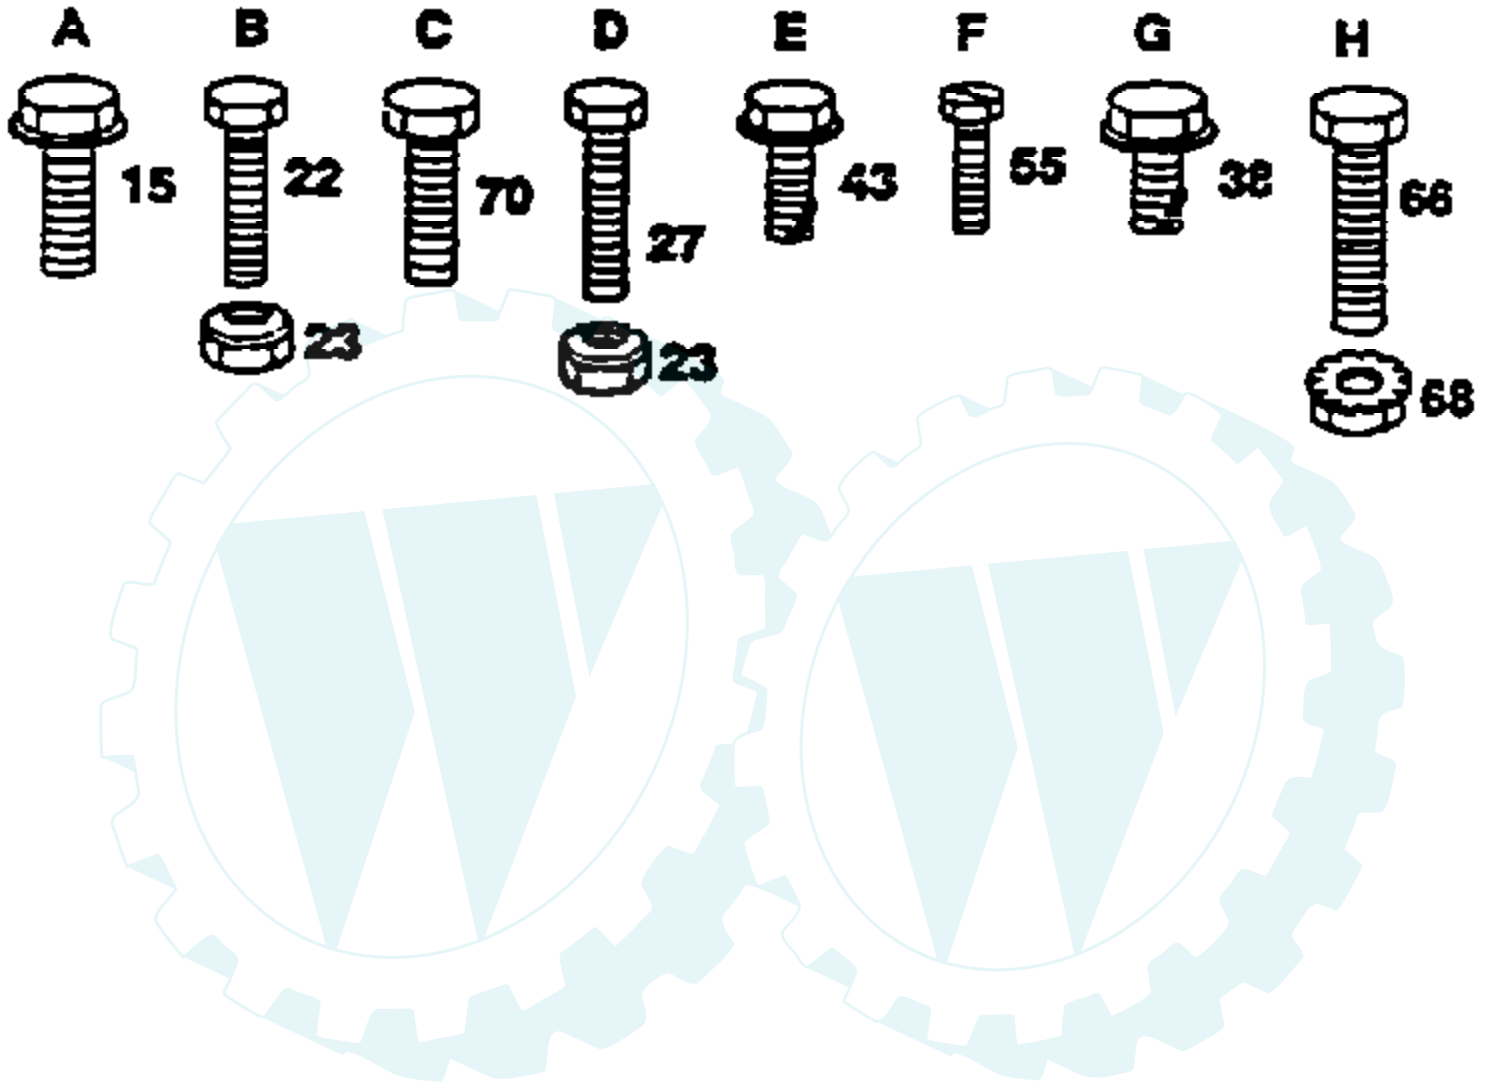

44" RIDING GARDEN TRACTOR

Ref #	Part Number	Qty	Description
15	122819X		SCREW SPECIAL
22	74180512		SCREW
23	73510500		NUT
27	74760512		BOLT
38	17490608		SCREW LT
43	17490508		SCREW LT
55	17431008		SUB= 98000165
66	74760616		BOLT
68	73510600		NUT
70	17490612		SCREW