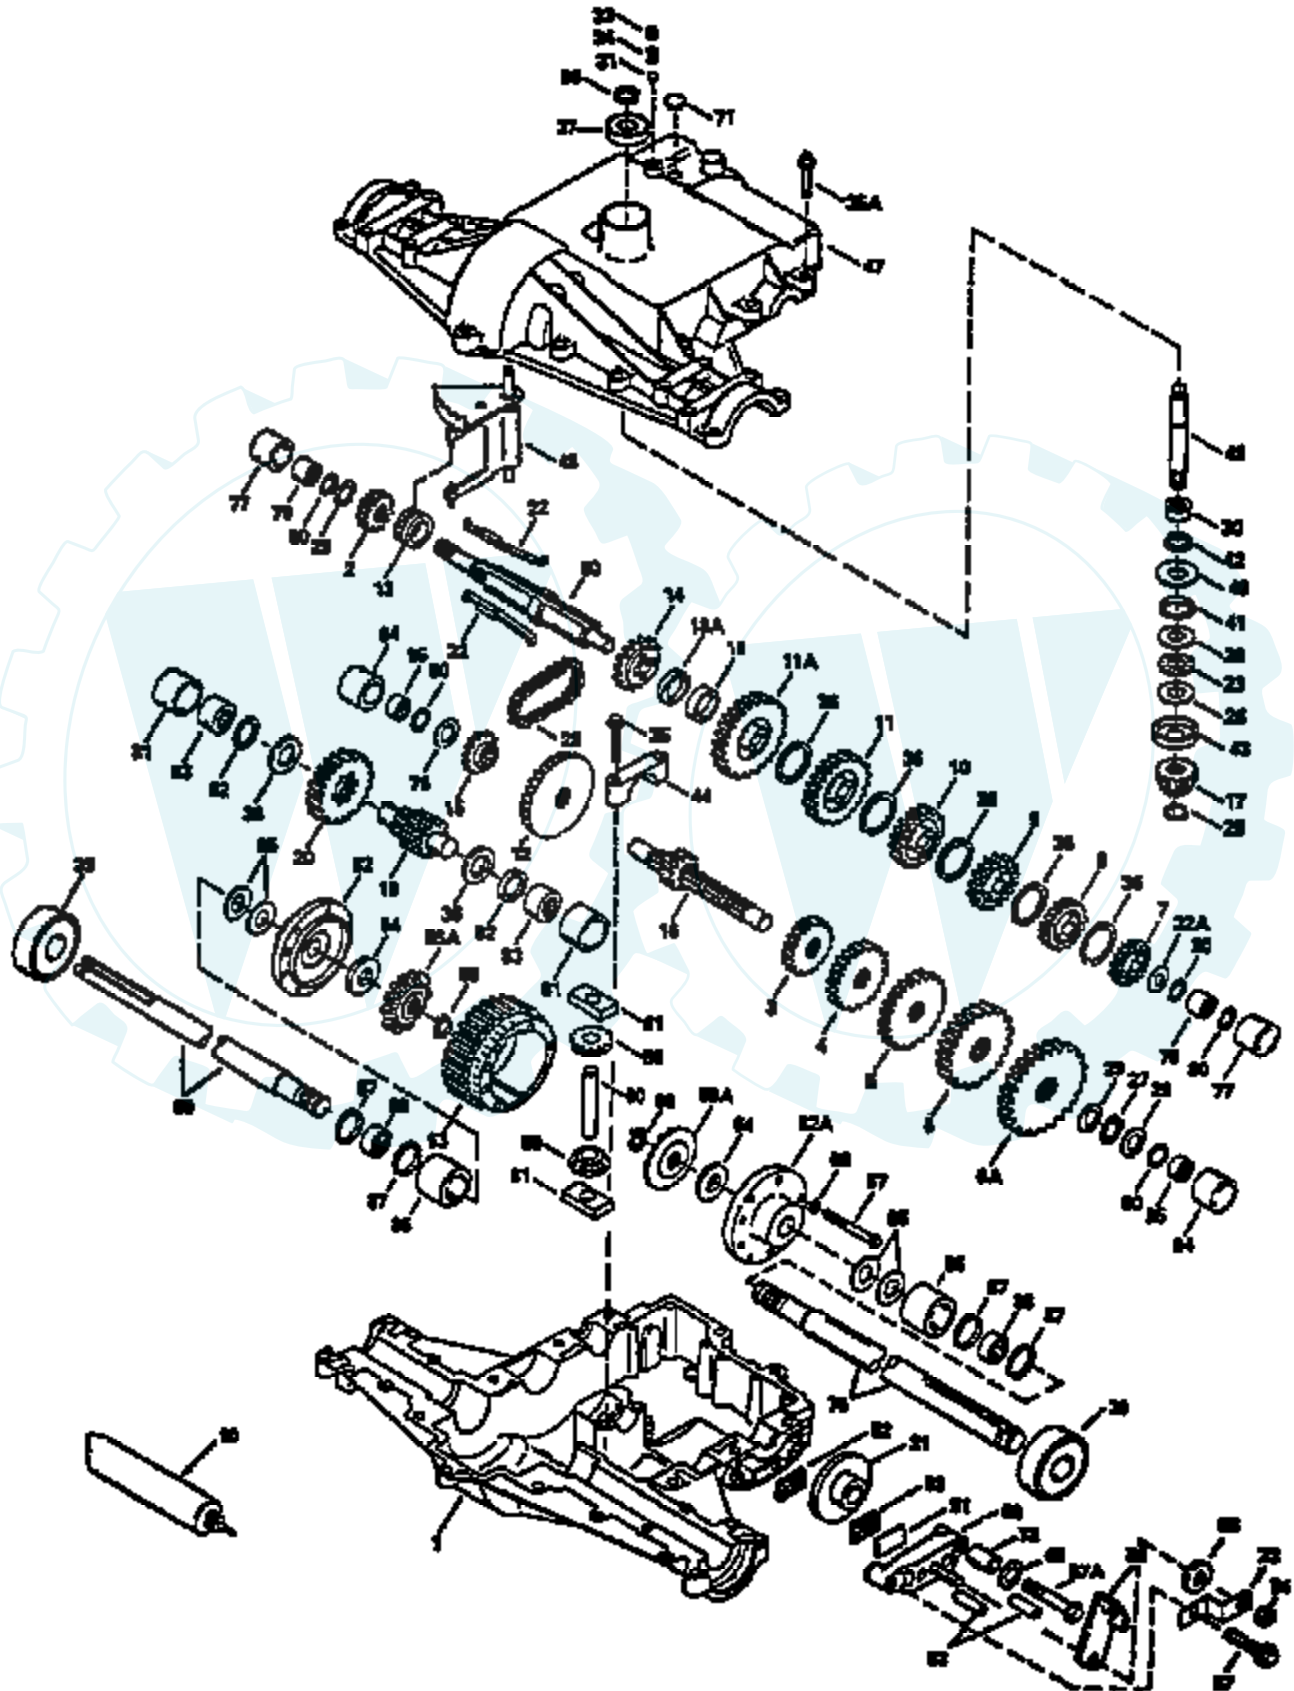

44" RIDING GARDEN TRACTOR TRANSAXLE PEERLESS – MODEL NUMBER 820-010

Ref #	Part Number	Qty	Description
1	770088		CASE TRANSAXLE
2	778253		GEAR, SPUR, 15T
3	778211		GEAR, SPUR, 12 TEETH
4	778199		GEAR, SPUR, 15T
5	778200		GEAR, SPUR, 20T
6	778202		GEAR, SPUR, 28T
6A	778208		GEAR, SPUR, 31T
7	778209		GEAR, SPUR, 19 TEETH
8	778203A		GEAR, SPUR, 22T
9	778205A		GEAR, SPUR, 30T
10	778206A		GEAR, SPUR, 35T
11	778207A		GEAR, SPUR, 37 TEETH
11A	778216A		GEAR, SPUR, 41T
12	778246		GEAR BEVEL, 33T
13	784216		COLLAR SHIFT
14	786123		SPROCKET 18T (REV)
15	786082		SPROCKET 9T
16	776291		SHAFT COUNTER
17	77B245		BEVEL PINION, INPUT
18	786121		SPACER, .350/.340 THICK
18A	786122		SPACER, .276/.268 THICK
19	775275		SHAFT, OUTPUT
20	778247		GEAR, OUTPUT, 35T
21	790043		DISK BRAKE
22	792123A		KEY
23	780084		BEARING THRUST
25	788040		RETAINING RING
26	780051		WASHER THRUST
27	780071		THRUST BEARING
28	786081		CHAIN, ROLLER
29	780072		WASHER THRUST
30	780155		BEARING NEEDLE
61	786027		BLOCK DRIVE
32A	780109		WASHER, THRUST
33	792078		SCREW, 3/8-16 X 3/8"
34	792079		SPRING
35	792073		SCREW, 1/4-20 X 1-1/4
35A	792129		SCREW HEX HD 5/16-18 X 1-1/4
36	780108		WASHER THRUST
37	780119		BEARING BALL
38	780128		WASHER THRUST
39	780050		BEARING BALL
40	780165		WASHER
41	788077		"O" RING
42	788042		OIL SEAL 3/4
43	780166		WASHER CUPPED
44	786131		BEARING CAP
45	792128		WASHER FLAT
47	772098A		COVER TRANSAXLE
48	784342		ROD AND FORK ASSY SHIFT
49	776274		SHAFT INPUT
50	776313		SHAFT BRAKE
51	790007		PLATE BRAKE PAD
52	790006		PAD BRAKE
53	786026		PIN DOWEL
54	792075		LOCKNUT 5/16-24
55	792076		WASHER FLAT
56	790047		LEVER BRAKE