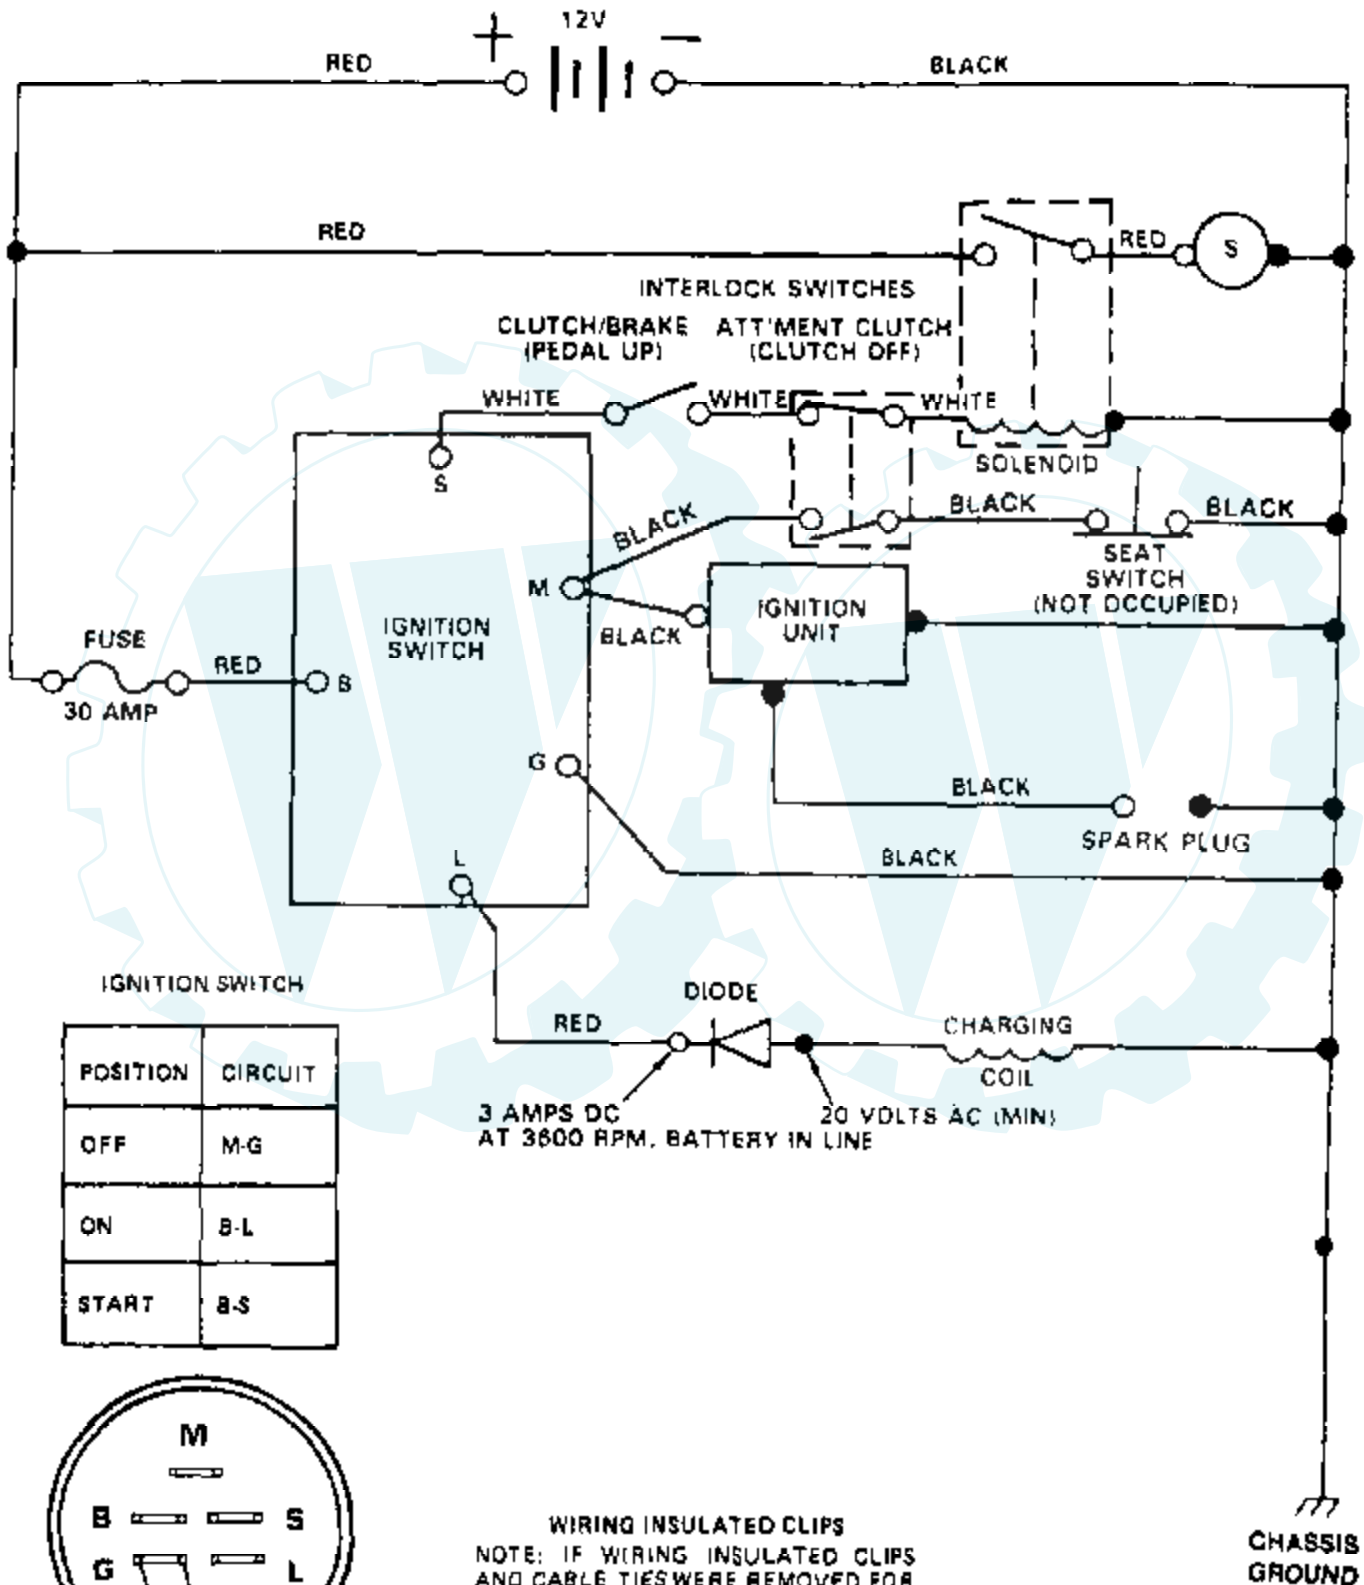

REAR ENGINE RIDING LAWN MOWER--MODEL NUMBER
RER80AT AND RER80AR

SCHEMATIC DIAGRAM