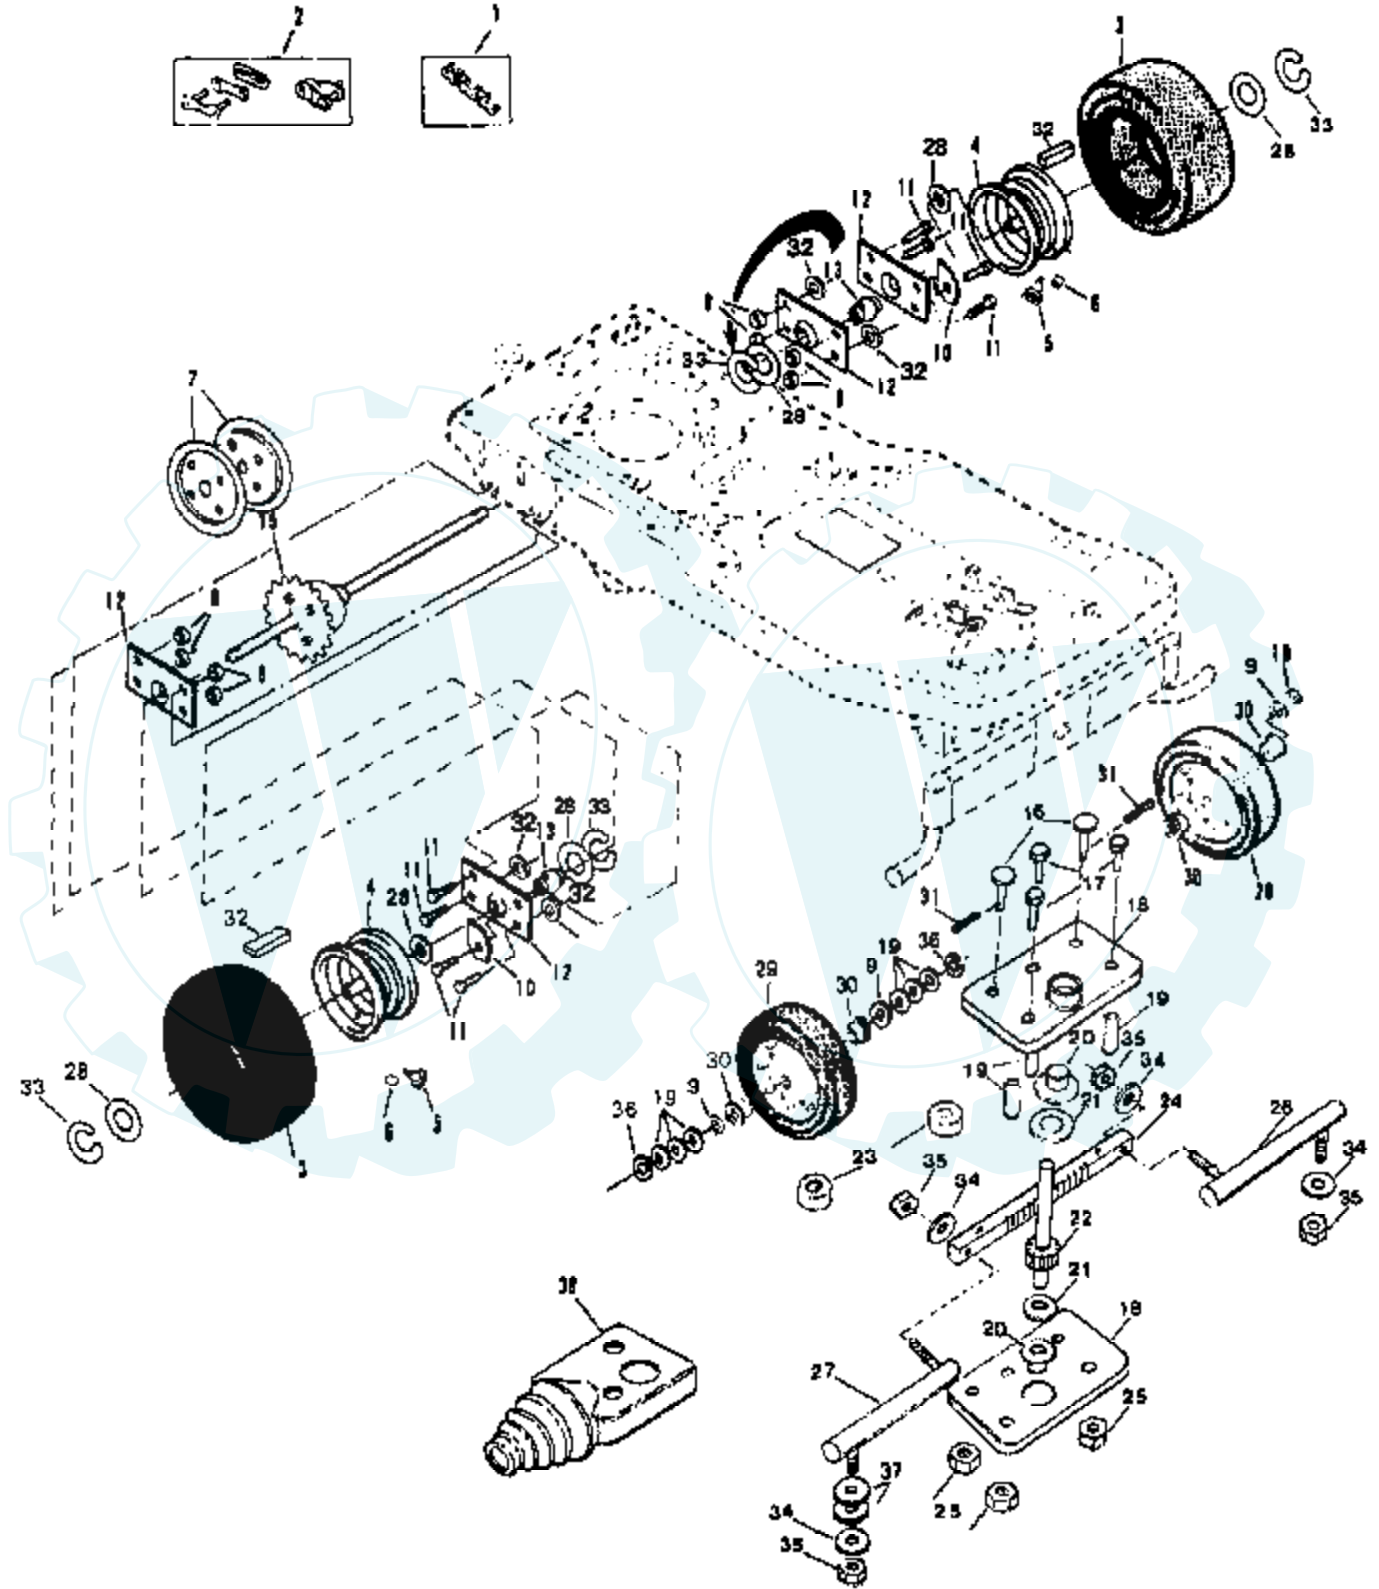

WHEEL GROUP
REAR ENGINE RIDING LAWN MOWER--MODEL NUMBER
RER80AT AND RER80AR

Ref #	Part Number	Qty	Description
1	72818		CHAIN#41(82PITCHE
2	60474		NLA
3	70302		SUB= 123410X
	79568		TUBE
4	70301		RIM
5	65139		VALVE STEM LT
6	59192		VALVE CAP
7	120125X		NLA
8	73510500		NUT
9	19211612		WASHER.21/32X1
10	67703		NLA
11	74760516		SUB= 77394
12	72382		"CUP, BEARING"
13	100520K		"LT, BEARING"
15	110957X		DIFFERENTIAL R
16	110996X		RIVET - DRILLED
17	74780420		BOLT
18	110982X		NLA
19	110980X		SPACER RER
20	120183X		NYLON BEARING
21	101930X		WASHER YTV
22	110966X		SHAFT RER
23	110983X		NLA
24	120049X		NLA
25	73680400		SUB= 73690400
26	120395X		TIE ROD RER
27	120396X		ROD.TIE.RH.REEN
28	1925016		SUB= 121749X
29	102754X		NLA
30	64906		BEARING
31	76020412		COTTER PIN
32	2703J		SUB= 123583X
33	12000001		E-RING LT
34	10090400		SUB= 10040400
35	73610400		NUT
36	12000002		SUB= 2225J
37	19091610		NLA
38	120128X		NLA