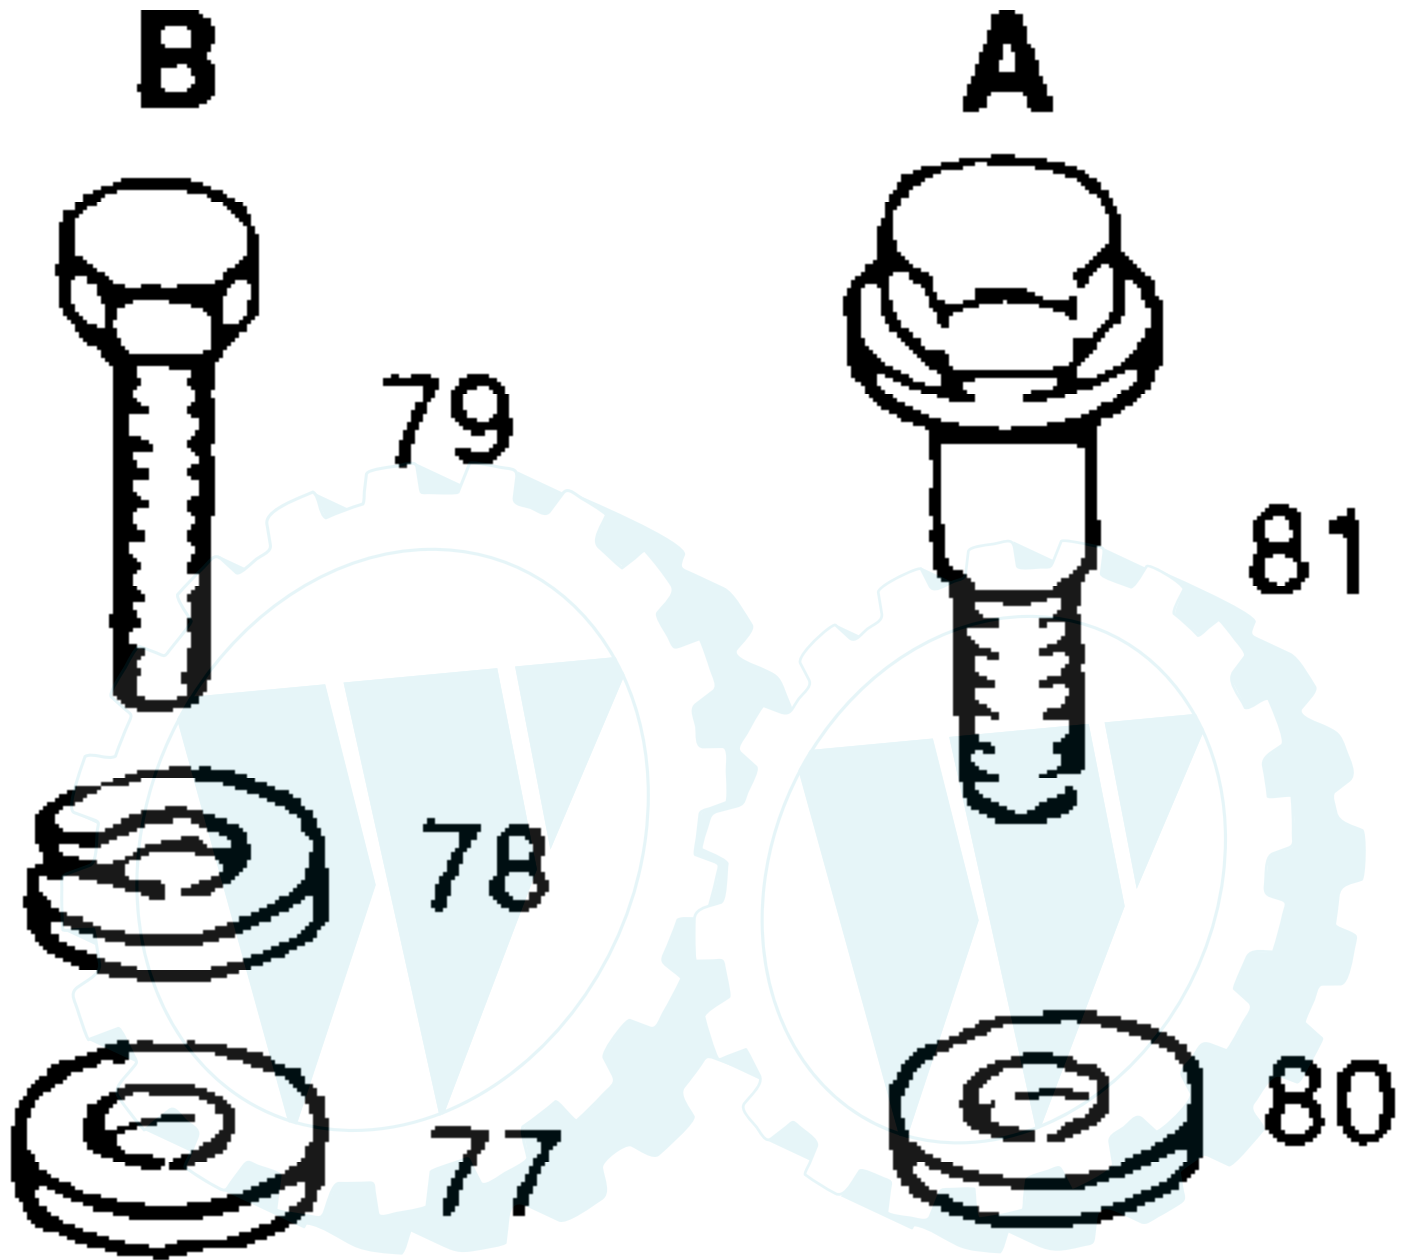

Ref #	Part Number	Qty	Description
77	19171912		WASHER
78	10040800		LOCKWASHER
79	74780816		BOLT
80	19151616		SUB= 19171616
81	121094X		BOLT T