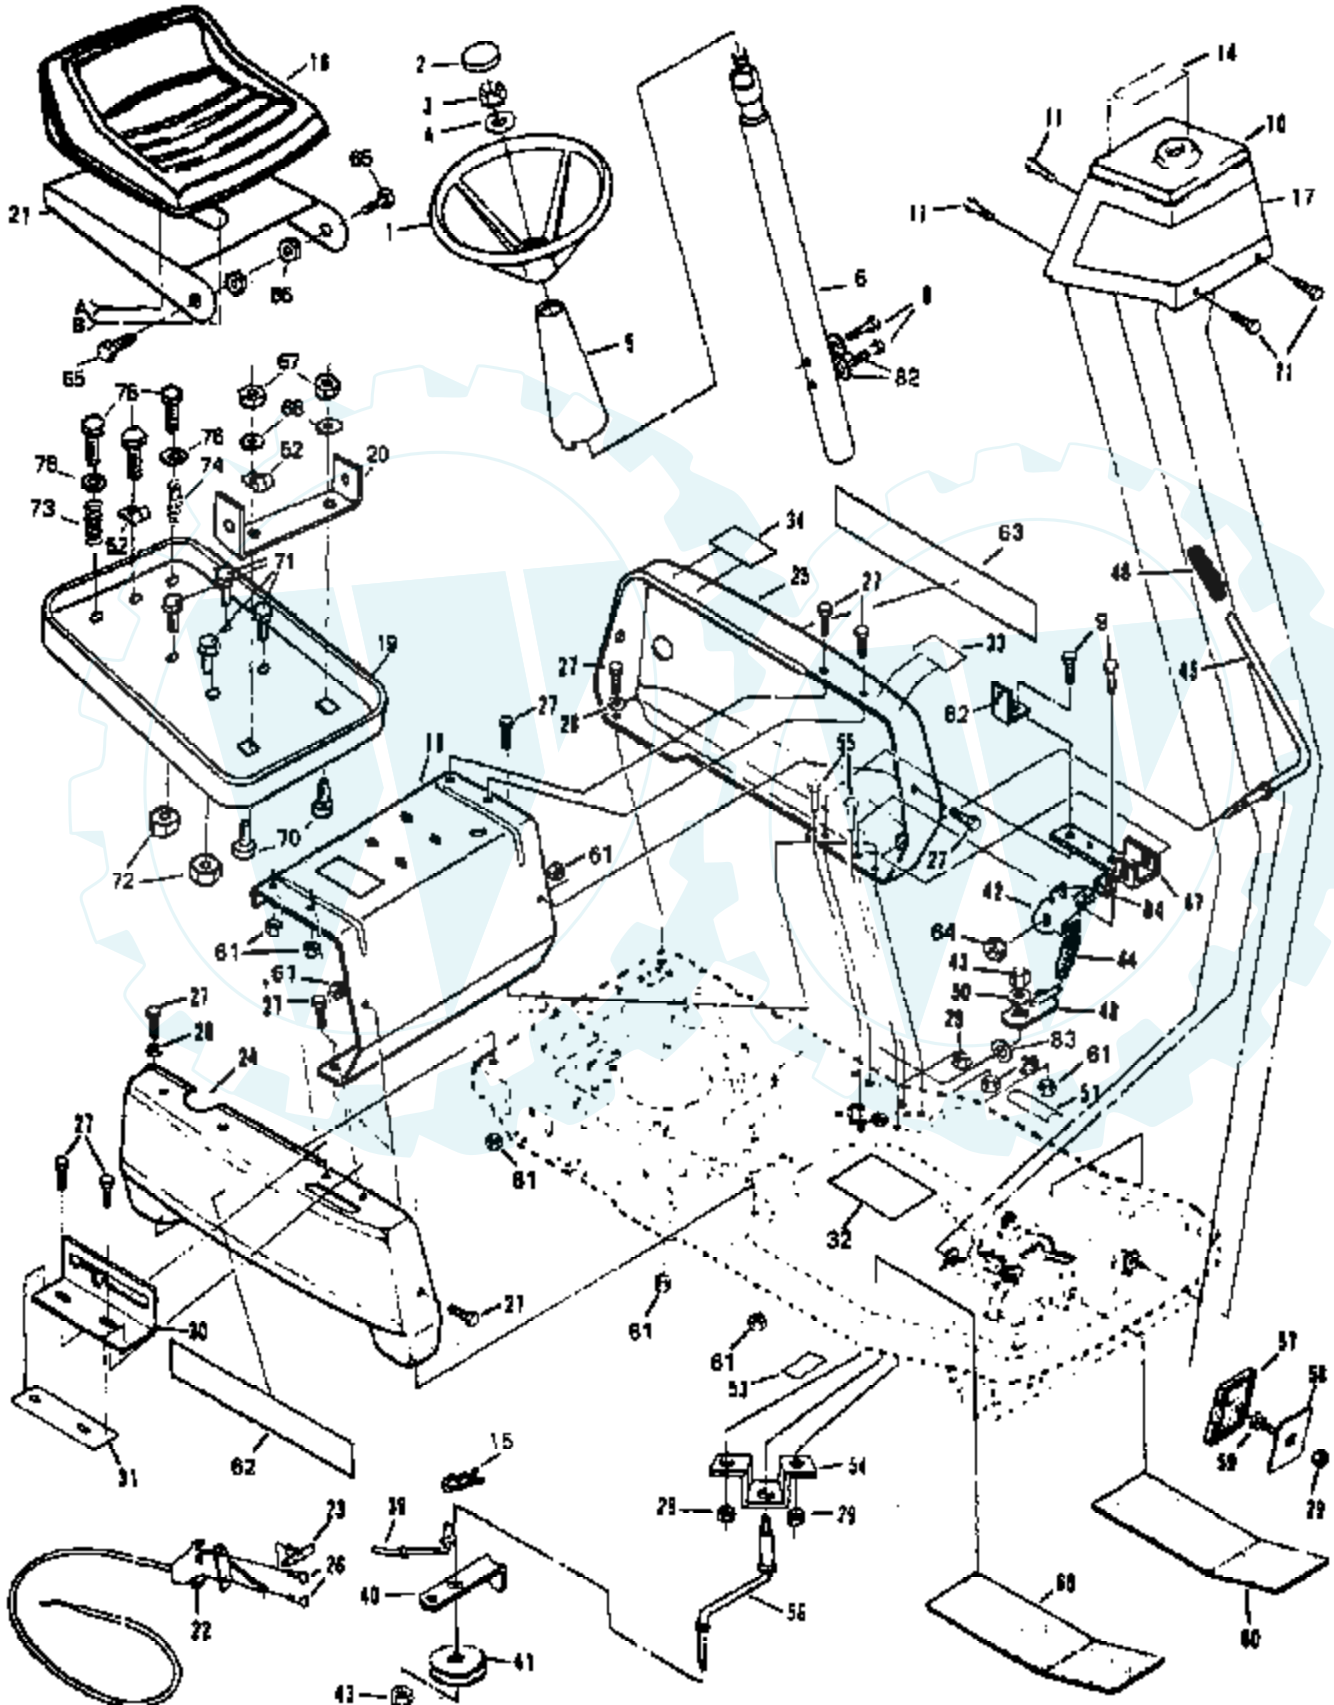

REAR ENGINE RIDING LAWN MOWER--MODEL NUMBER
RER80AT AND RER80AR
STEERING AND ENCLOSURE GROUP

Ref #	Part Number	Qty	Description
1	74564		NLA
2	1114J		INSERT CAP LT
3	73360800		NUT
4	19171616		WASHER
5	120048X		NLA
6	110098X		NLA
8	74780412		SUB= 74780414
9	72140508		BOLT
10	10047X012		
11	17490508		SCREW LT
14	75122		NLA
14	80405		DECAL - OPERATING INSTRUCTIONS
15	4921H		SPRING.RETAINER
16	121076X		SUB= 140119
17	108601X		NLA
18	110981X388		NLA
19	110963X		NLA
20	105513X		SUB= 140551
21	121069X		SUB= 155925
22	110973X		NLA
23	61159		KNOB
24	8034J388		PANEL RER
25	8033J388		PANEL - SIDE
26	17760412		SCREW LT
27	98000131		NLA
28	19111816		SUB= 52915
29	73680500		SUB= 73690500
30	74706		SHIFTER GATE T
31	74705		DECAL SHIFT
31	108630X		NLA
32			REFER TO IMAGE
32			REFER TO IMAGE
33	74561		NLA
33	8046X		DECAL - BLADE
34	74512		DECAL - ENGINE
34	8037X		DECAL, ENGINE
39	120393X		BRAKE ROD RER
40	6278J		BELT KEEPER T
41	6109J		IDLER PULLEY T
42	110954X		NLA
43	73680600		SUB= 73690600
44	120484X		SPRING
45	74538		LEVER.CLUTCH.BLAD
46	71246		NLA
47	110953X		HANDLE RER
48	75339		CONTROL ARM ASSY
50	19131407		SUB= 55611
51	74559		DECAL
51	80455		DECAL
52	2751J		CLIP LINE FUEL
53	376J		DECAL
54	74542		IDLER SUPPORT BKT
55	74760512		BOLT
56	6077J		IDLER ARM
57	67365		FOOT PAD LT
58	67189		NLA
59	72140506		BOLT
60	72384		NLA