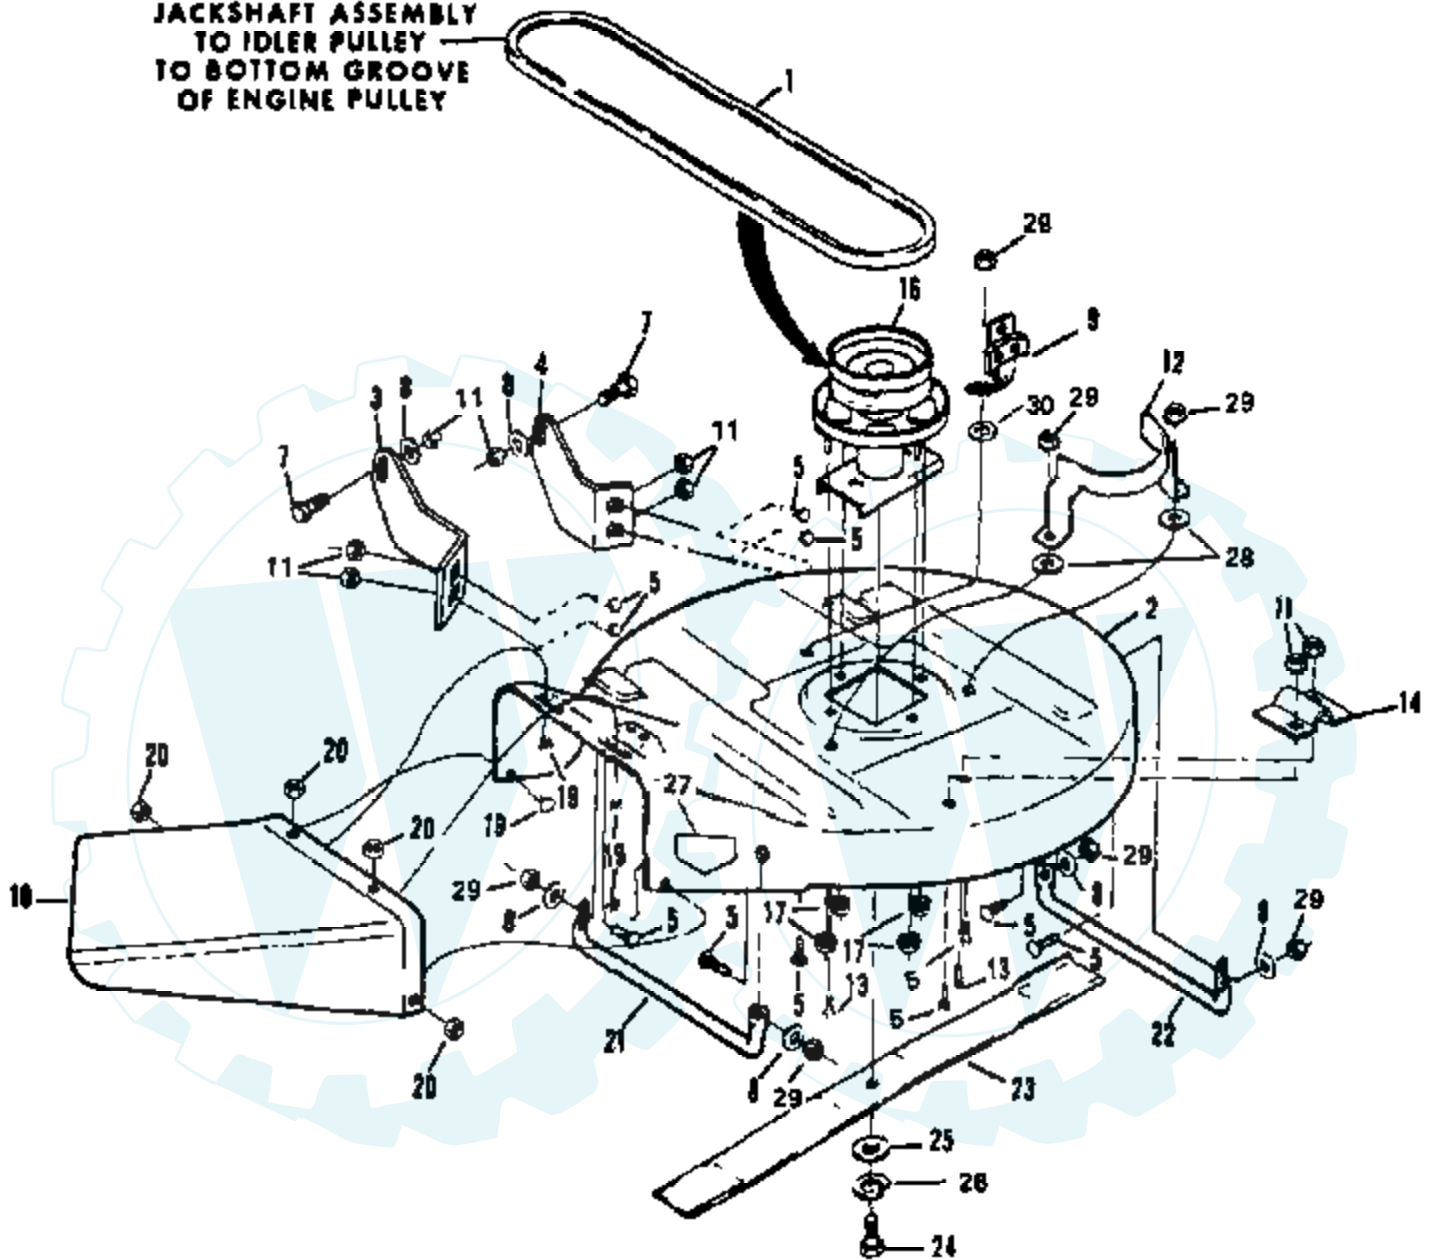

Ref #	Part Number	Qty	Description
65	74760412		BOLT LT
66	73680400		SUB= 73690400
67	121064X		SWITCH T
68	74681008		SCREW
69	73951000		"NUT,KEPS"
70	74780408		BOLT
71	73680400		SUB= 73690400
72	235R		CLIPT

REAR ENGINE RIDING LAWN MOWER--MODEL NUMBER  
RER80AT AND RER80AR

GRASS CATCHER

Ref #	Part Number	Qty	Description
1	74760520		BOLT
2	4497J		SPACER T
3	6110J		NLA
4	74780526		BOLT
5	19111216		WASHER M
7	74195		FRAME SUPPORT B
8	73473		NLA
9	74194		SUB= 74195
10	73680400		SUB= 73690400
11	19091216		WASHER PM
12	72240408		BOLT
13	8709J		NLA
14	73472		NLA
15	8036J		NLA
16	605J		NLA
17	73680600		SUB= 73690600
18	10040600		LOCKWASHER
19	19131216		WASHER
20	73471		BAG LATCH
21	75131		BUMPER T
22	6111J		NLA
23	75081		NLA
24	74760632		SUB= 74930632
25	19131614		WASHER
28	19111412		NLA
29	73680500		SUB= 73690500

Ref #	Part Number	Qty	Description
77	19171912		WASHER
78	10040800		LOCKWASHER
79	74780816		BOLT
80	19151616		SUB= 19171616
81	121094X		BOLT T

REAR ENGINE RIDING LAWN MOWER--MODEL NUMBER  
RER80AT AND RER80AR

MOWER

JACKSHAFT ASSEMBLY  
TO IDLER PULLEY  
TO BOTTOM GROOVE  
OF ENGINE PULLEY

Ref #	Part Number	Qty	Description
1	110975X		V-BELT RER
2	74668		HOUSING W/SILK SCREENING
3	74710		HOUSING LIFTE T
4	74709		HOUSING LIFTE T
5	72110506		SUB= 72270506
7	6091J		SHOULDER BOLT T
8	19111216		WASHER M
9	110289X		NLA
11	73680500		SUB= 73690500
12	6069J		BELT SNUBBER T
13	72250508		SUB= 72140508
14	72368		MOWER SUPPORT T
16	110988X		JACKSHAFT RER
17	73680600		SUB= 73690600
18	71534		DISCHARGE GUARD
19	72250406		SUB= 72140406
20	73680400		SUB= 73690400
21	74824		SUB= 120893X
22	74825		NLA
23	75276		SUB= 25646
24	74610620		BOLT
25	67354		SUB= 19133808
26	10040600		LOCKWASHER
27	78850		SUB= 85463
27	107339X		DECAL HYT
28	19131407		SUB= 55611
29	73680500		SUB= 73690500
30	19131407		SUB= 55611