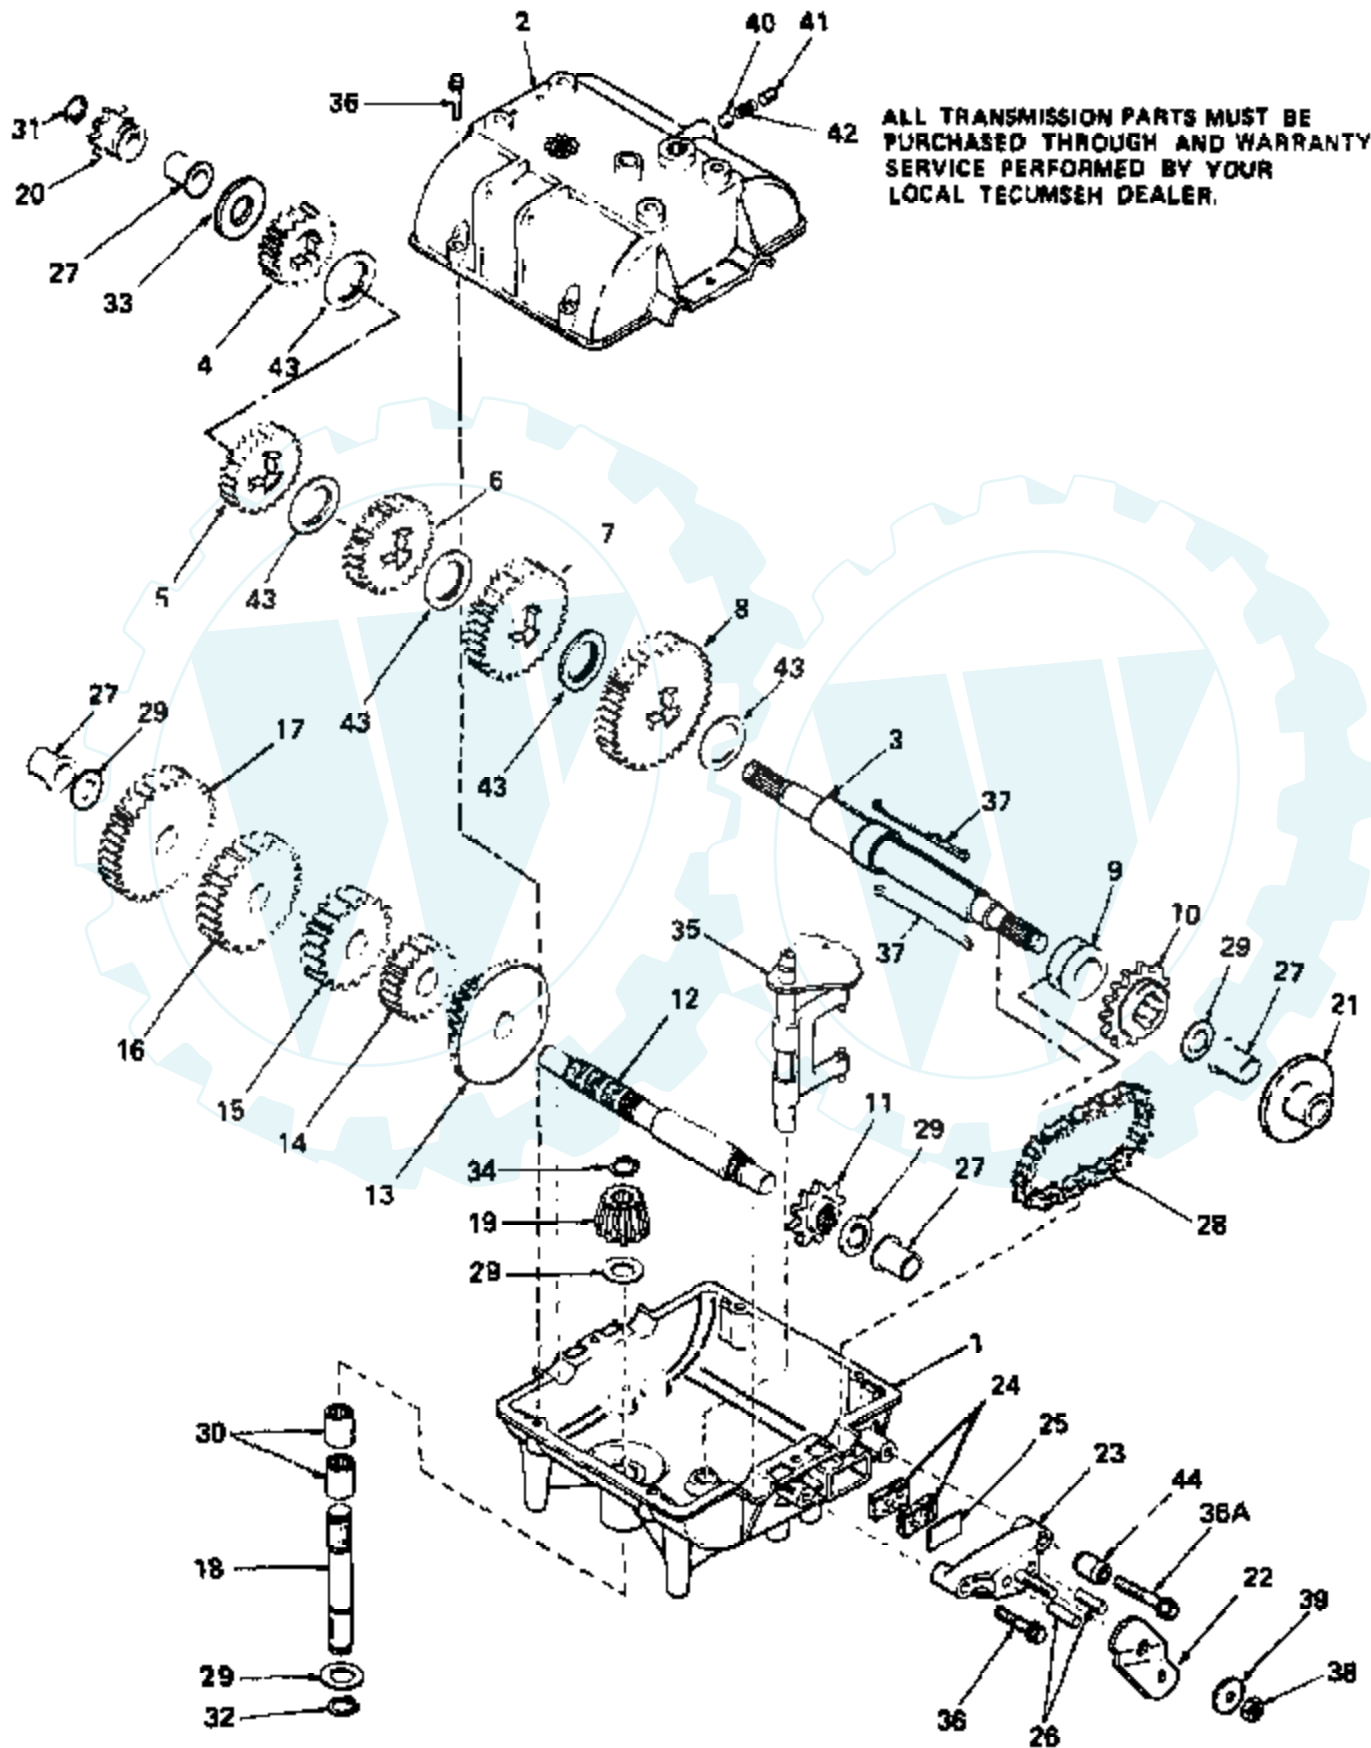

REAR ENGINE RIDING LAWN MOWER--MODEL NUMBER RER80AR AND RER80AT
TRANSMISSION MODEL NUMBER 719A

Ref #	Part Number	Qty	Description
	794213		
1	770061		
2	772070		COVER, TRANSMISSION
3	776161		
4	778121A		GEAR, SPUR
5	778122		
6	778123		
7	778124		
8	778125		GEAR, SPUR, 35 TEETH
9	784266		COLLAR, SHIFT
10	786060		
11	786061		
12	776134		
13	448109		
14	778126		
15	778127		
16	778128		
17	778129		
18	776135		SHAFT, INPUT
19	778113		
20	786047		
21	790003		DISK, BRAKE
22	790004		LEVER, BRAKE
23	790005		
24	790006		PAD BRAKE
25	790007		PLATE BRAKE PAD
26	786026		PIN DOWEL
27	780105		
28	786062		
29	780072		WASHER THRUST
30	780106		
31	792072		
32	792035		RING, RETAINER
33	780109		WASHER, THRUST
34	788040		RETAINING RING
35	784267		
36	792073		SCREW, 1/4-20 X 1-1/4
36A	792085		SCREW FLNG HEX 1/4-20 X 2-1/4
37	792089A		KEY (4 REQUIRED)
38	792075		LOCKNUT 5/16-24
39	792076		WASHER, FLAT
40	792077		BALL STEEL, 5/16" DIA.
41	792078		SCREW, 3/8-16 X 3/8"
42	792079		SPRING
43	780108		WASHER THRUST
44	786067		SPACER