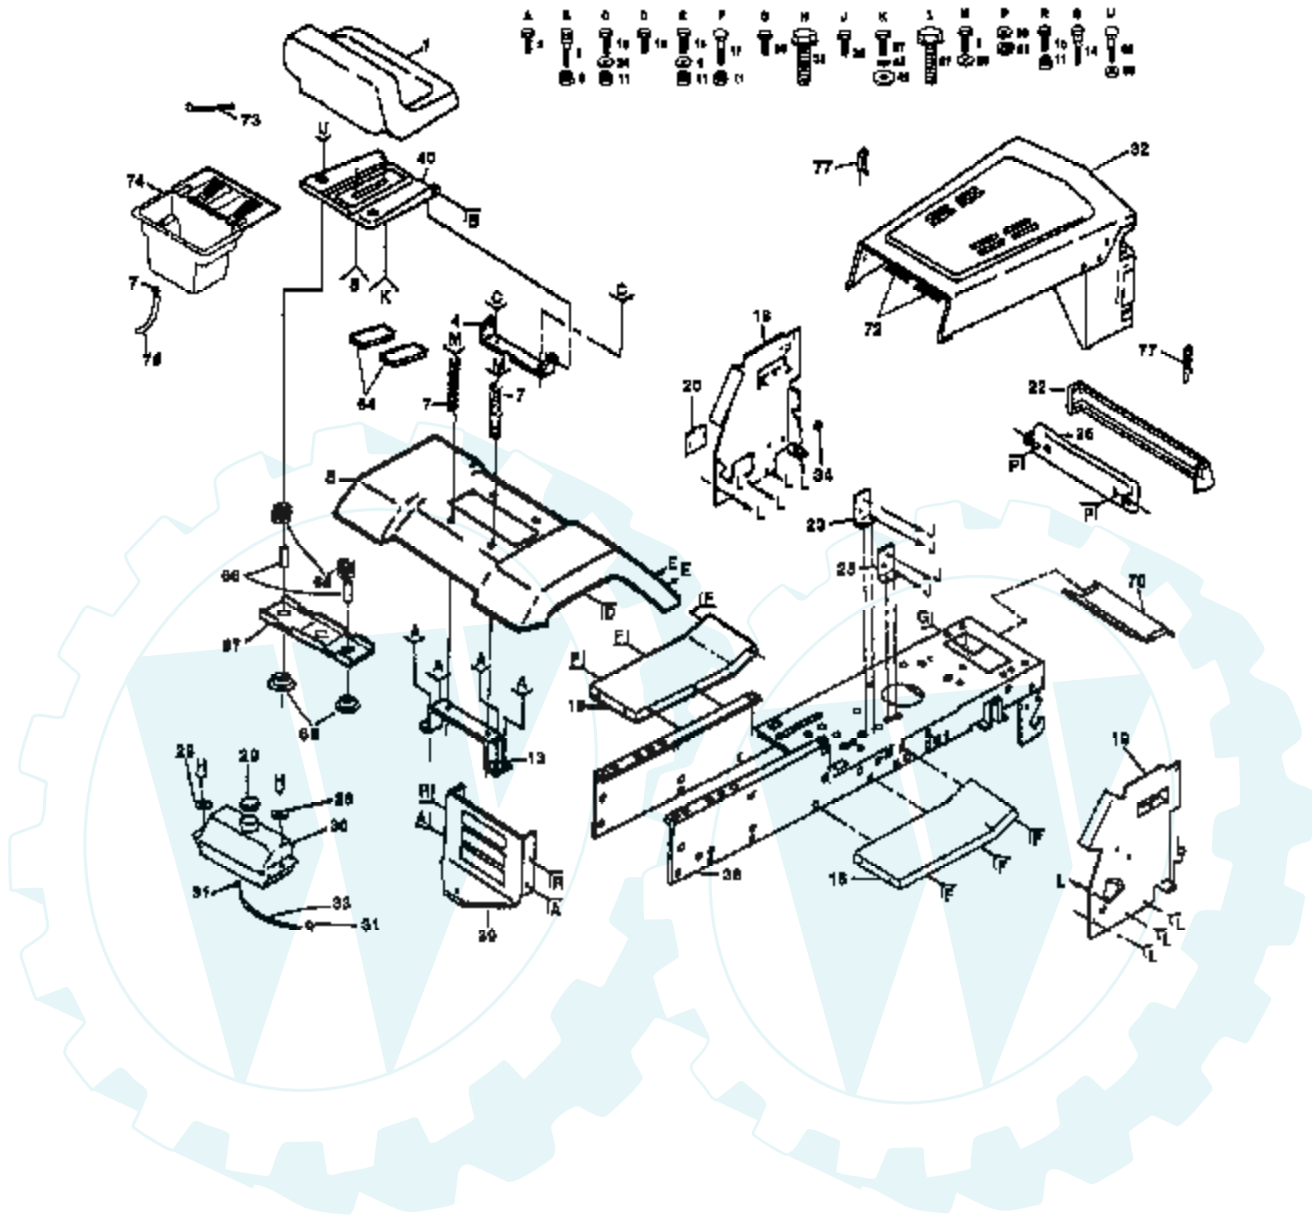

LAWN TRACTOR - MODEL NUMBER RE1238C

CHASSIS AND ENCLOSURE

Ref #	Part Number	Qty	Description
1	127423X		SUB= 140119
2	17490612		SCREW
3	17490616		SCREW GTV
4	126656X		SUB= 140551
5	105529X		SUB= 139888
6	73680500		SUB= 73690500
7	124181X		SPRING COMPRESSIO
8	109872X419		FENDER
9	19131312		WASHER
10	74760612		SUB= 74780612
11	73680600		SUB= 73690600
12	17490608		SCREW LT
13	109873X		SUB= 136619
14	127018X		"BOLT,SHOULDER"
15	105476X419		FOOTREST LH
16	105475X419		FOOTREST
17	72110606		BOLT
18	122795X		PANEL DASH LH
19	124031X		SUB= 155934X010
20	121794X		COVER ACCESS
21	108067X		PAL NUT LT
22	124400X		SUB= 133954
23	130890		SWITCH BRACKET
24	19131210		WASHER
25	108236X		BRACKET LT
26	132257		SUB= 918132257
27	74780814		BOLT
28	19131612		WASHER GT
29	123549X		SUB= 158990
30	109202X		TANK.FUEL.LT.
31	123487X		HOSE CLAMP
32	126349X419		HOOD&GRILL ASSY
33	8548R		FUEL LINE T
34	9151R		SNAP BUSHING T
35	17490612		SCREW
36	17021008		SCREW
37	17490608		SCREW LT
38	131052		CHASSIS WELDMENT
39	127866		DRAWBAR LT/YT
40	124294X		SUB= 155925
48	10040800		LOCKWASHER
49	19171912		WASHER
59	19131614		WASHER
60	19091216		WASHER PM
62	72170410		BOLT
63	123976X		SUB= 73900400
64	121251X		STRIP FORM
65	121250X		SPRING
66	121249X		SPACER SPLIT
67	121246X		BRKT SWITCH
68	121248X		BUSHING
70	128953		HEAT SHIELD
72	126938X		SUB= 532126938
73	131127		SUB= 7192J
74	129965		SUB= 156417
75	105687X		SUB= 109238X
76	109596X		HOSE CLAMP T
77	4921H		SPRING.RETAINER

LAWN TRACTOR - MODEL NUMBER RE1238C

DECALS

Ref #	Part Number	Qty	Description
1	109821X		SUB= 138956
2	130443		NLA
3	130442		NLA
4	132627		GRILL DECAL
5	127033		"DECAL,HOOD"
6	132628		FENDER DECAL
7	125690X		DECAL
8	120822X		DECAL
9	101892X		DECAL T
10	127035		NLA
11	121349X		DECAL WARNING
12	109820X		DECAL YT
13	127075		"DECAL,STR WHL"
14	121549X		DECAL
15	129823		NLA
	133090		SUB= 133086
	101539X		SHEET INSTR LT
	101572X		SHEET-INSTRUCTION (FRENCH)
	132293		PARTS MANUAL