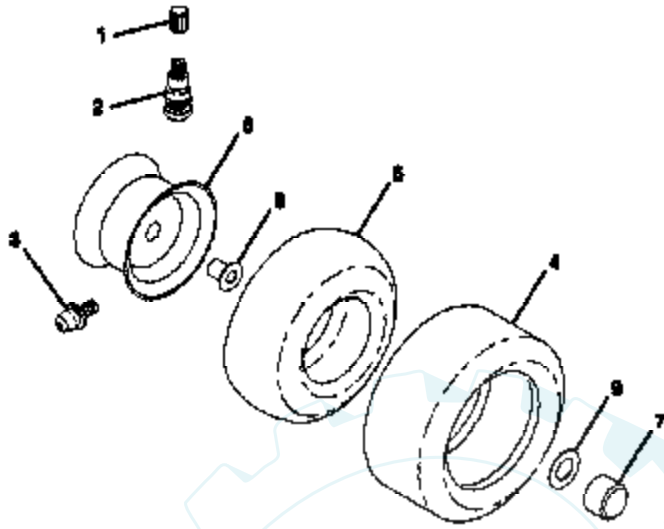

LAWN TRACTOR - MODEL NUMBER RE1238C

WHEELS & TIRES

Ref #	Part Number	Qty	Description
1	59192		VALVE CAP
2	65139		VALVE STEM LT
3	278H		FITTING LT
4	124635X		SUB= 126957X
4A	106222X		SUB= 122073X
5	7152J		TUBE.18X9.5-8
5A	59904		TUBE.5.3/4.5/6
6	106108X311		SUB= 106108X427
6A	106732X311		SUB= 106732X427
7	104757X		HUB CAP
8	9040H		"FLANGE, BEARING"
9	121748X		WASHER