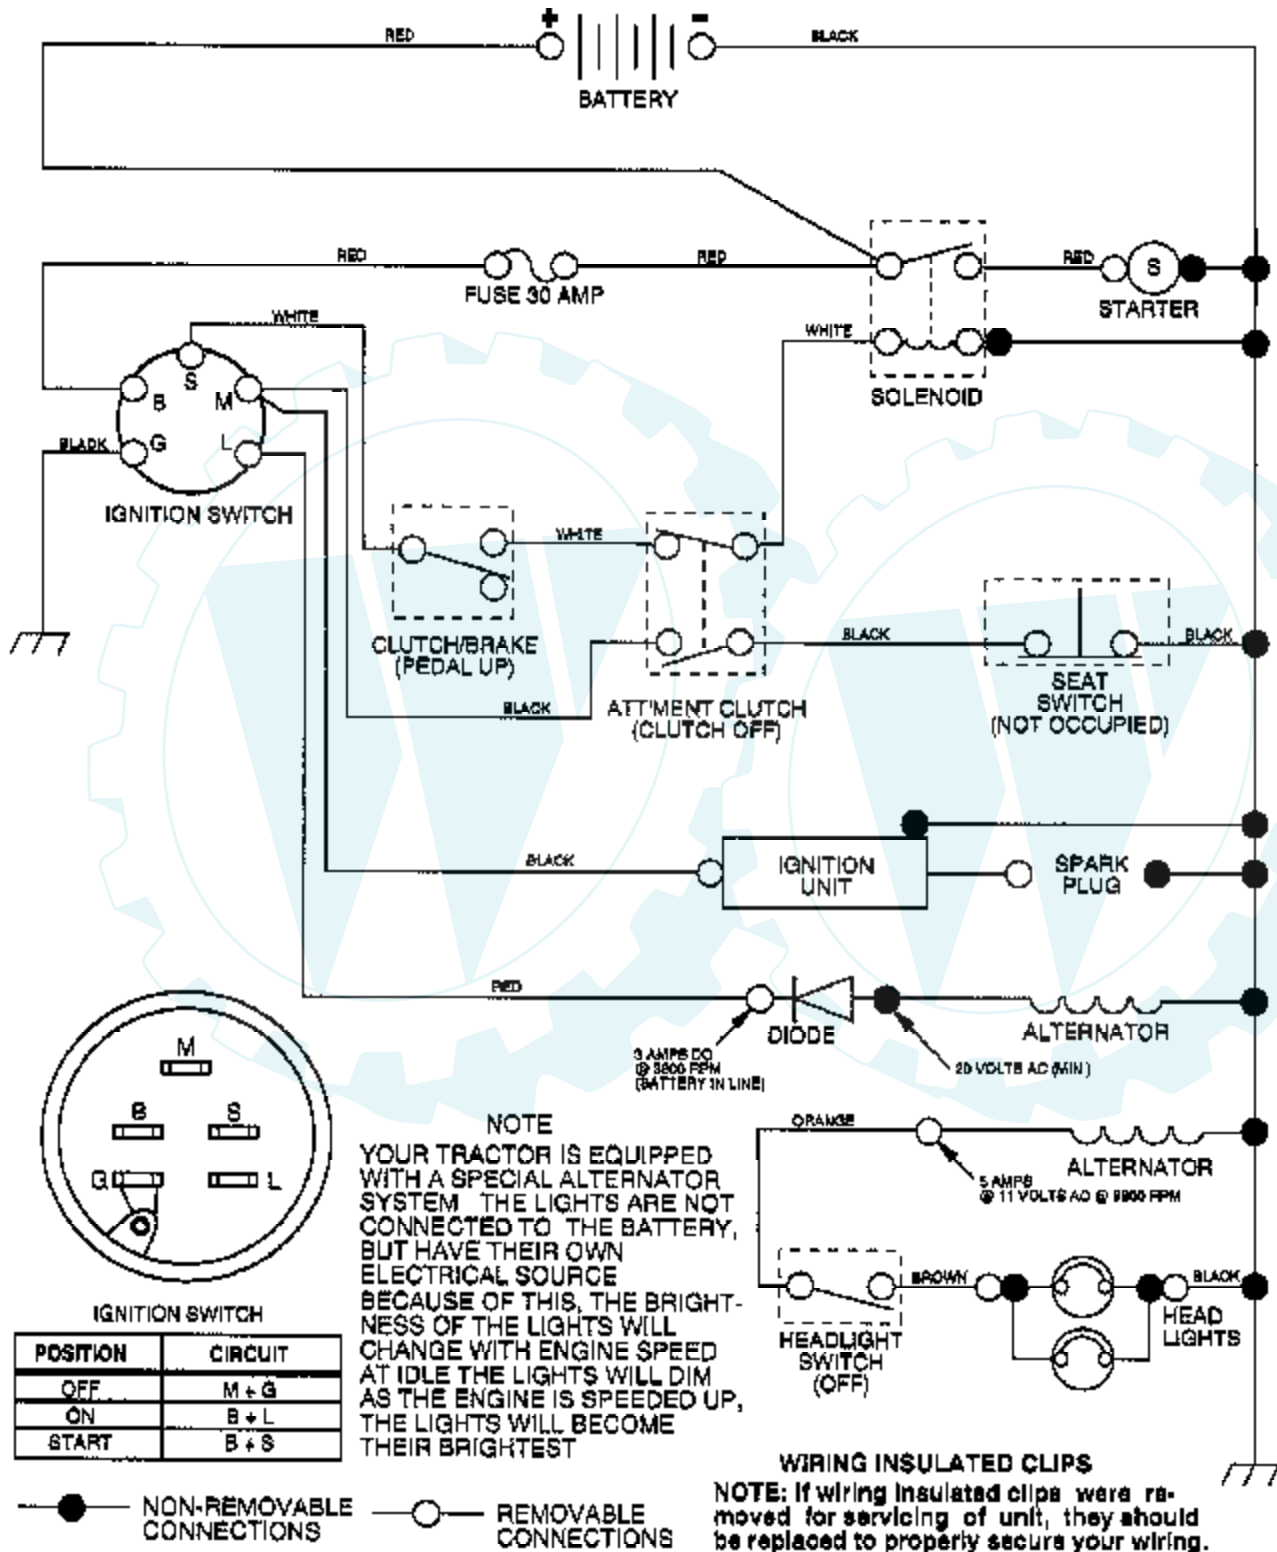

LAWN TRACTOR - MODEL NUMBER RE1238C

SCHEMATIC