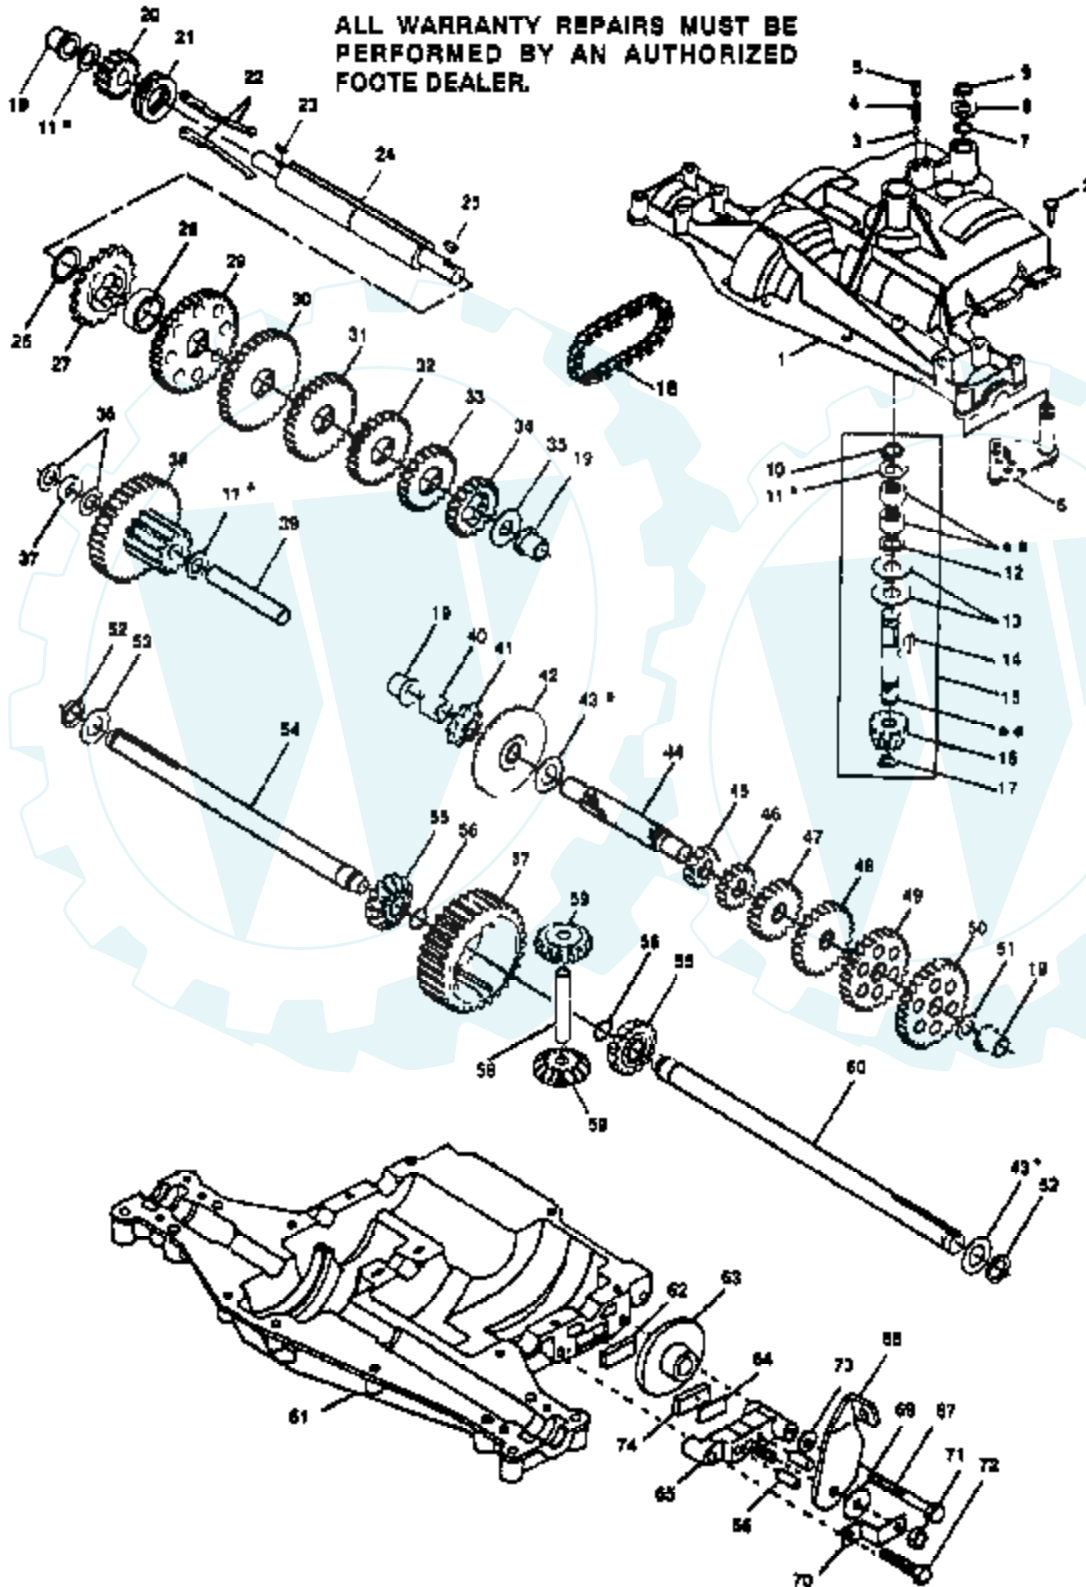

LAWN TRACTOR - MODEL NUMBER RE1238C TRANSAXLE FOOTE-MODEL NUMBER 4360-7

TRANSAXLE

ALL WARRANTY REPAIRS MUST BE
PERFORMED BY AN AUTHORIZED
FOOTE DEALER.

Ref #	Part Number	Qty	Description
1	3865		HOUSING UPPER
2	1919		SCREW
3	1151		BALL DETENT
4	3626		SPRING, DETENT
5	3623		SCREW, SET
6	4336		ASSY SHIFTER
7	3884		O-RING
8	3885		WASHER PLAIN
8A	3886		WASHER PLAIN
8B	3887		WASHER PLAIN
8C	3888		WASHER PLAIN
8D	3889		WASHER PLAIN
8E	3121		WASHER PLAIN
8F	3890		WASHER PLAIN
9	1100		RING RETAINING
10	1099		RING RETAINING
11	1959		WASHER PLAIN
11A	1441		WASHER PLAIN
11B	1423		WASHER, PLAIN .632 X 1.00 X .026
11C	1082		WASHER PLAIN
11D	1424		WASHER PLAIN
11E	1068		WASHER PLAIN
11F	1425		WASHER PLAIN
11G	1358		WASHER PLAIN
11H	1145		WASHER, PLAIN .632 X 1.00 X .060
11I	1319		WASHER PLAIN
12	3312		O-RING
13	3876		WASHER, PLAIN .632 X 1.38 X .046
14	1374		KEY WOODRUFF #9
15	4134		ASSY KIT INPUT SHAFT
16	3590		PINION, BEVEL, 14 TEETH
17	3624		RING, RETAINING
18	3625		CHAIN, 24 PITCHES
19	1542		BEARING, FLANGE
20	3773		GEAR SPUR, 14 TEETH
21	3631		COLLAR CLUTCH
22	3828		KEY CLUTCH
23	1369		KEY WOODRUFF #3
24	3883		SHAFT INTERMEDIATE
25	1375		KEY, WOODRUFF, #61
26	3627		RING, RETAINING
27	3830		SPROCKET, 18 TEETH
28	3841		SPACER
29	3786		GEAR, SPUR, 37 TEETH
30	3785		GEAR, SPUR, 35 TEETH
31	3867		GEAR, SPUR, 30 TEETH
32	3783		GEAR, SPUR, 25 TEETH
33	3869		GEAR, SPUR, 22 TEETH
34	3741		GEAR SPUR
35	3628		WASHER, PLAIN .640 X 1.37 X .061
36	1423		WASHER, PLAIN .632 X 1.00 X .026
37	3422		SPACER .630 X 1.00 X .169
38	4286		ASSY GEAR COMB 12&35 TEETH
39	3877		SHAFT IDLER
40	3901		SPACER .635 X .875 X .755
41	3645		SPROCKET, 9 TEETH
42	3853		GEAR BEVEL 42 TEETH
43	3749		WASHER PLAIN