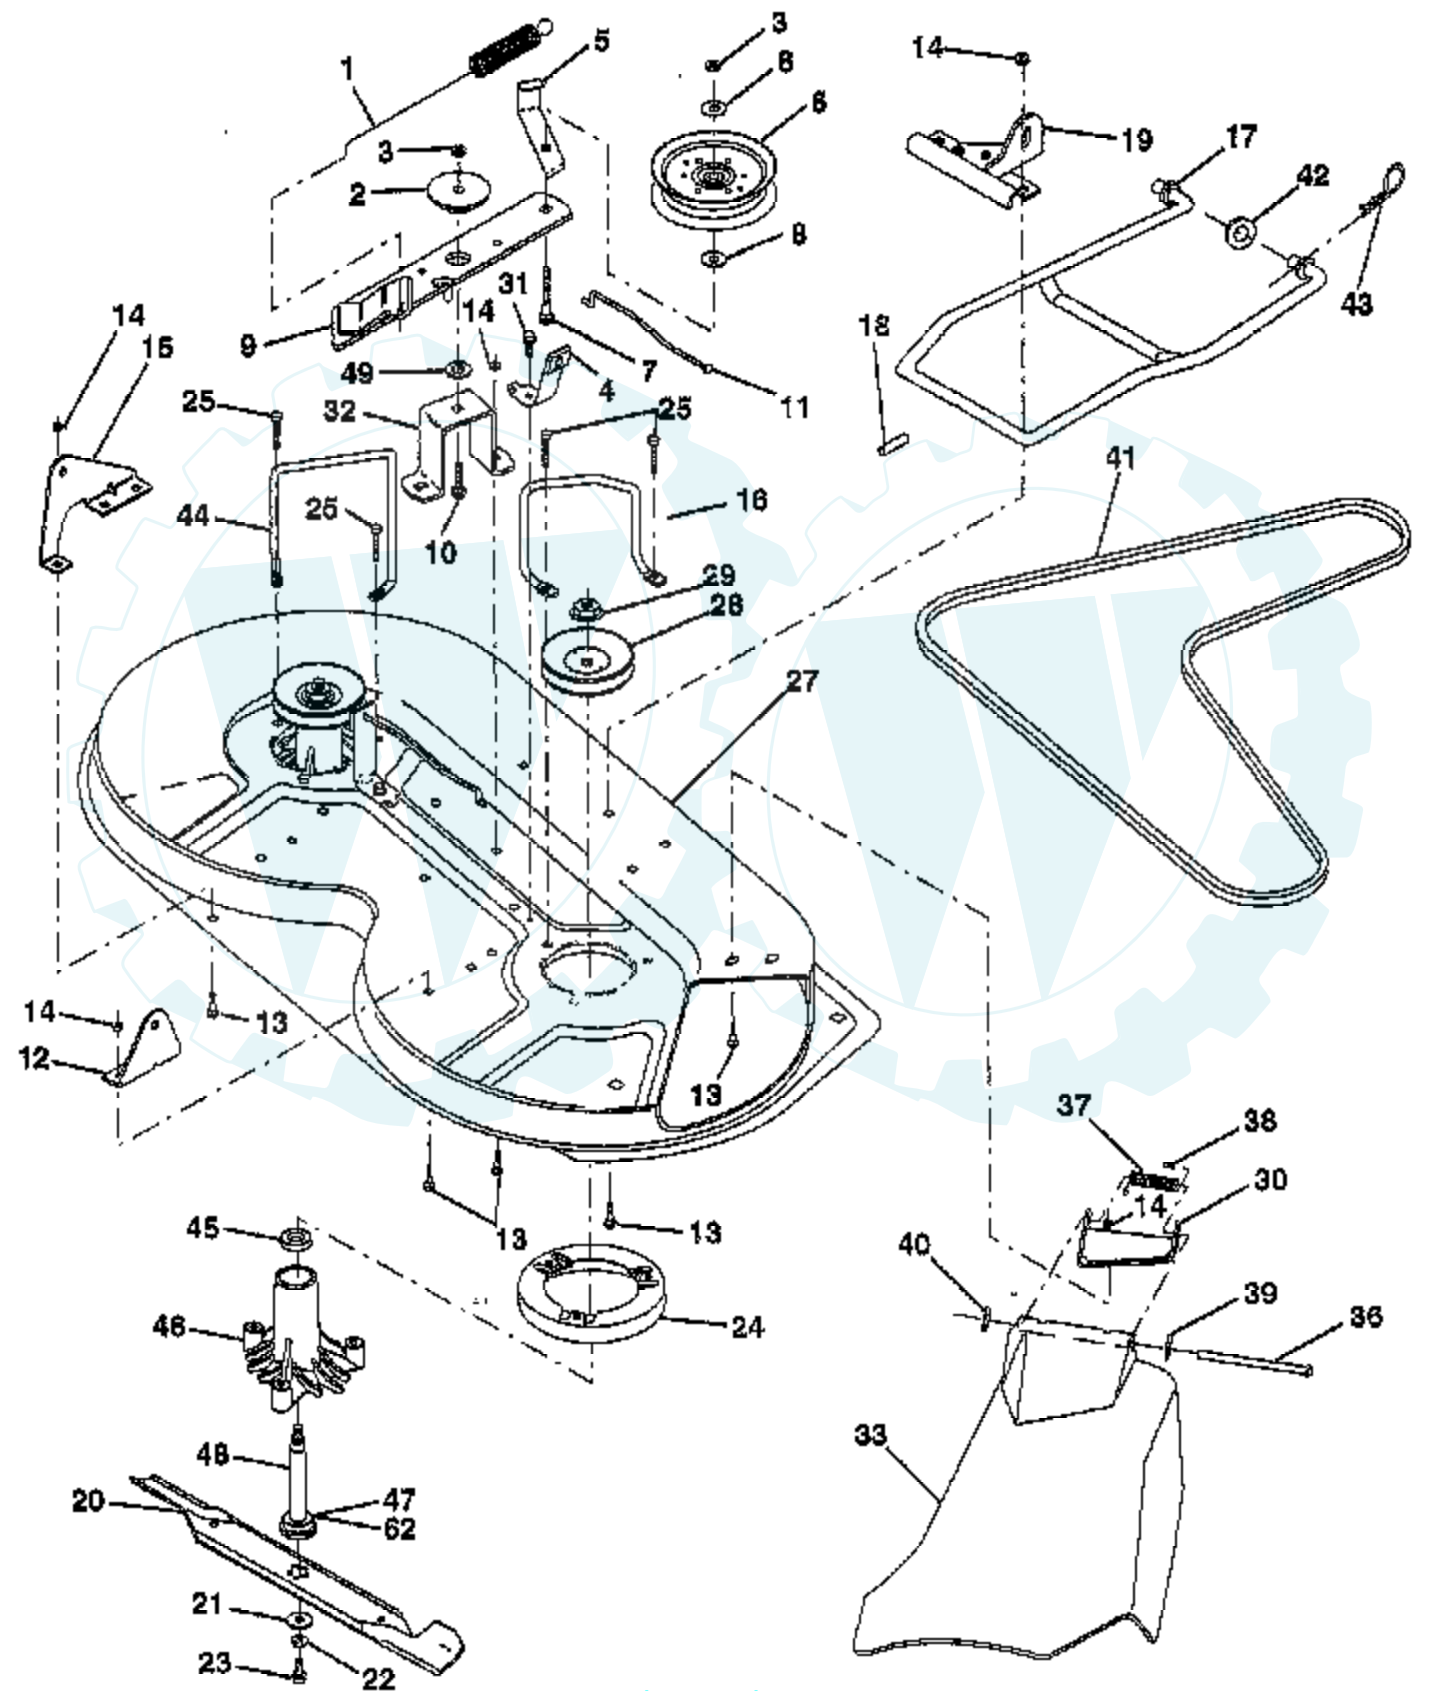

TRACTOR -- MODEL NUMBER RE1136A

MOWER DECK

Ref #	Part Number	Qty	Description
1	140064		SPRING CLUTCH MWR
2	122052X		SPACER RETAINER
3	73680600		SUB= 73690600
4	130840		BRAKE ASM
5	131251		IDLER BELT GUIDE
6	121316X		PULLEY IDLER
7	72110616		BOLT
8	19131410		WASHER
9	127744		SUB= 140092
10	72140610		BOLT.3/8-14X1.25
11	130841		BRAKE ROD
12	127356		"BRKT,LIFT REAR"
13	72140506		BOLT
14	73680500		SUB= 73690500
15	127357		"BRKT,LIFT REAR LH"
16	153298		"KEEPER-BELT,RH"
17	128508		MOWER LINK STAB
18	128511		"PIN,GROOVE"
19	127380		"BRKT,LINK STABILI"
20	138496		"BLADE.36"" HIPERF"
21	140296		WASHER.HARD.BLADE
22	10030600		SUB= 10040600
23	850857		BLADE BOLT
24	140329		STRIPPER RND MWR
25	157722		"SCREW-THD ROLL,WA"
27	156600		"HOUSING-MOWER,36""
28	153531		PULLEY.MAND.36/46
29	137266		SUB= 139729
30	136631		SUB= 532136631
31	17490508		SCREW LT
32	122051X		"SUPT,IDLER ARM"
33	131560		SUB= 532131560
36	121980X		HINGE ROD
37	123713X		SPRING TORSION
38	105304X		CAP-SLEEVE LT
39	19111016		WASHER
40	110452X		NUT PUSH M
41	131264		V-BELT.PRIM.78.5.
42	19171616		WASHER
43	3146R		RETAINER.SPRING
44	140608		KEEPER BELT LH
45	110485X		BEARING
46	128774		HSG ASM MANDREL
47	129895		BEARING.BALL
48	137645		SUB= 137646
49	133943		HARDENED WASHER
62	153390		WASHER.FELT.
	130794		MANDREL ASM
	156866		"DECK SERVICE.36""