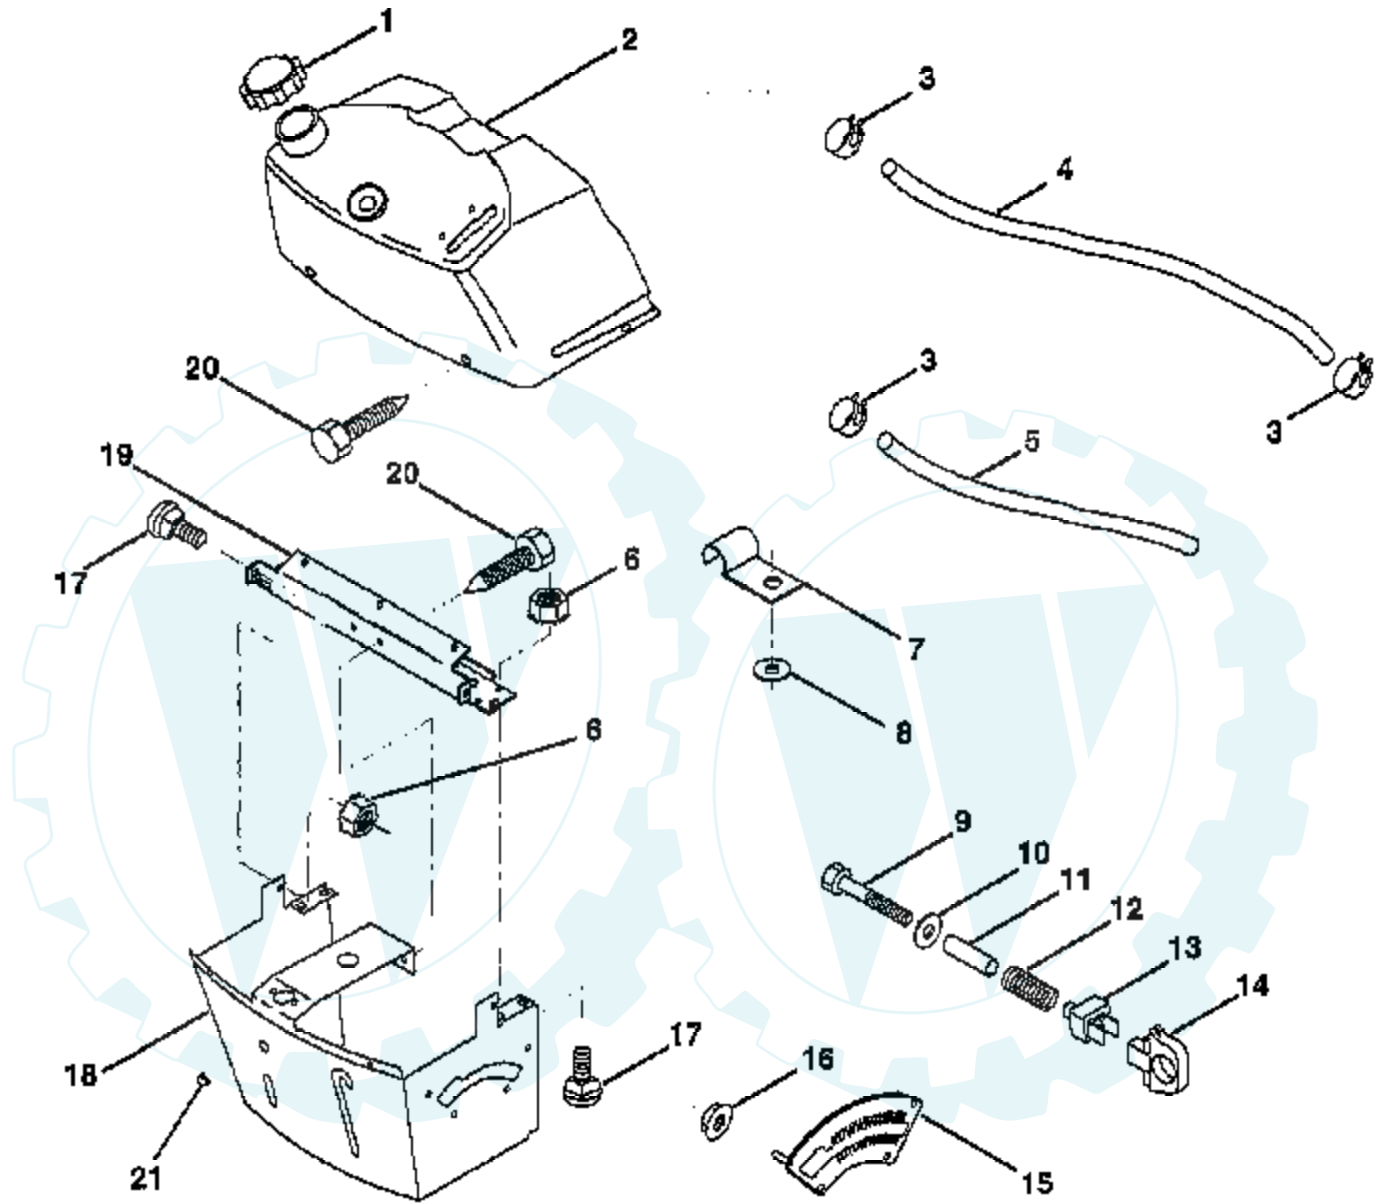

TRACTOR - - MODEL NUMBER RE1136A

BRAKE / REAR MOWER LIFT ASSEMBLY

Ref #	Part Number	Qty	Description
1	71673		PLUNGER CAP T
2	123436X		"ROD,PARK BRAKE"
3	123437X		"BRKT,PARK BRAKE"
4	8156H		FOOT PEDAL COVER
5	122504X		"BRKT,CLU PEDAL LH"
6	76020312		SUB= 3145
7	19131016		WASHER
8	17490508		SCREW LT
9	76020412		COTTER PIN
10	19131316		WASHER
11	123543X		"ROD,FRT BRAKE"
12	139933		PEDAL ASM CL/BK36
13	123394X		"ROD,CLUTCH"
14	121978X		"BRKT,LIFT SHAFT"
15	133332		PVT BRAKE ARM ASM
16	19251816		WASHER T
17	12000034		KLIP RING
18	151332		SPRING ROD BRAKE
19	73350600		NUT
20	73800600		NUT
21	131460		SUB= 532131460
22	144585		TRUNNION.LIFT.
24	19132012		WASHER
25	4921H		SPRING.RETAINER
26	73930600		LOCKNUT
27	127369		"LINK, MOWER REAR"
28	140776		LIFT ASM MOW REAR
29	72110506		SUB= 72270506
30	73510500		NUT
31	3146R		RETAINER.SPRING
34	73680600		SUB= 73690600

TRACTOR - - MODEL NUMBER RE1136A

DASH

Ref #	Part Number	Qty	Description
1	141523		CAP BLK FUEL LR
2	138393		TANK.ASM.DASH.LR
3	123487X		HOSE CLAMP
4	8544R		SUB= 295J
5	8548R		FUEL LINE T
6	73640400		NUT HXKEP 1/4X20
7	2751R		CLIP T
8	19091216		WASHER PM
9	74760428		BOLT
10	19091413		WASHER
11	121249X		SPACER SPLIT
12	3720R		SPRING M
13	126450X		"KNOB,HGT RETAINER"
14	126115X		KNOB
15	122023X		ADJUSTER QUAD
16	124346X		NUT
17	72110404		BOLT
18	130745		SUPT ASSY DASH
19	134744		CROSS BRACE
20	17060408		SCREW.1/4-20X1/2
21	134014		PLUG DOME

TRACTOR -- MODEL NUMBER RE1136A

ENGINE / THROTTLE

Ref #	Part Number	Qty	Description
1	17060408		SCREW.1/4-20X1/2
2	133025		SUB= 532133025
3	SUPPLIER		CHECK WITH SUPPLIER
4	71070512		SCREW
5	10040500		LOCKWASHER
6	165291		SUB= 272293
7	11050600		LOCKWASHER
8	121094X		BOLT T
9	19101216		WASHER
10	10040400		LOCKWASHER
11	SUPPLIER		CHECK WITH SUPPLIER
12	137437		MUFFLER
13	101326L		DEFLECTOR.222573
14	17030808		SUB= 17030814
15	137180		SUB= 532137180
16	127951		"STOP,DASH THROTT"
17	17490624		SCREW LT
39	128861		NUT