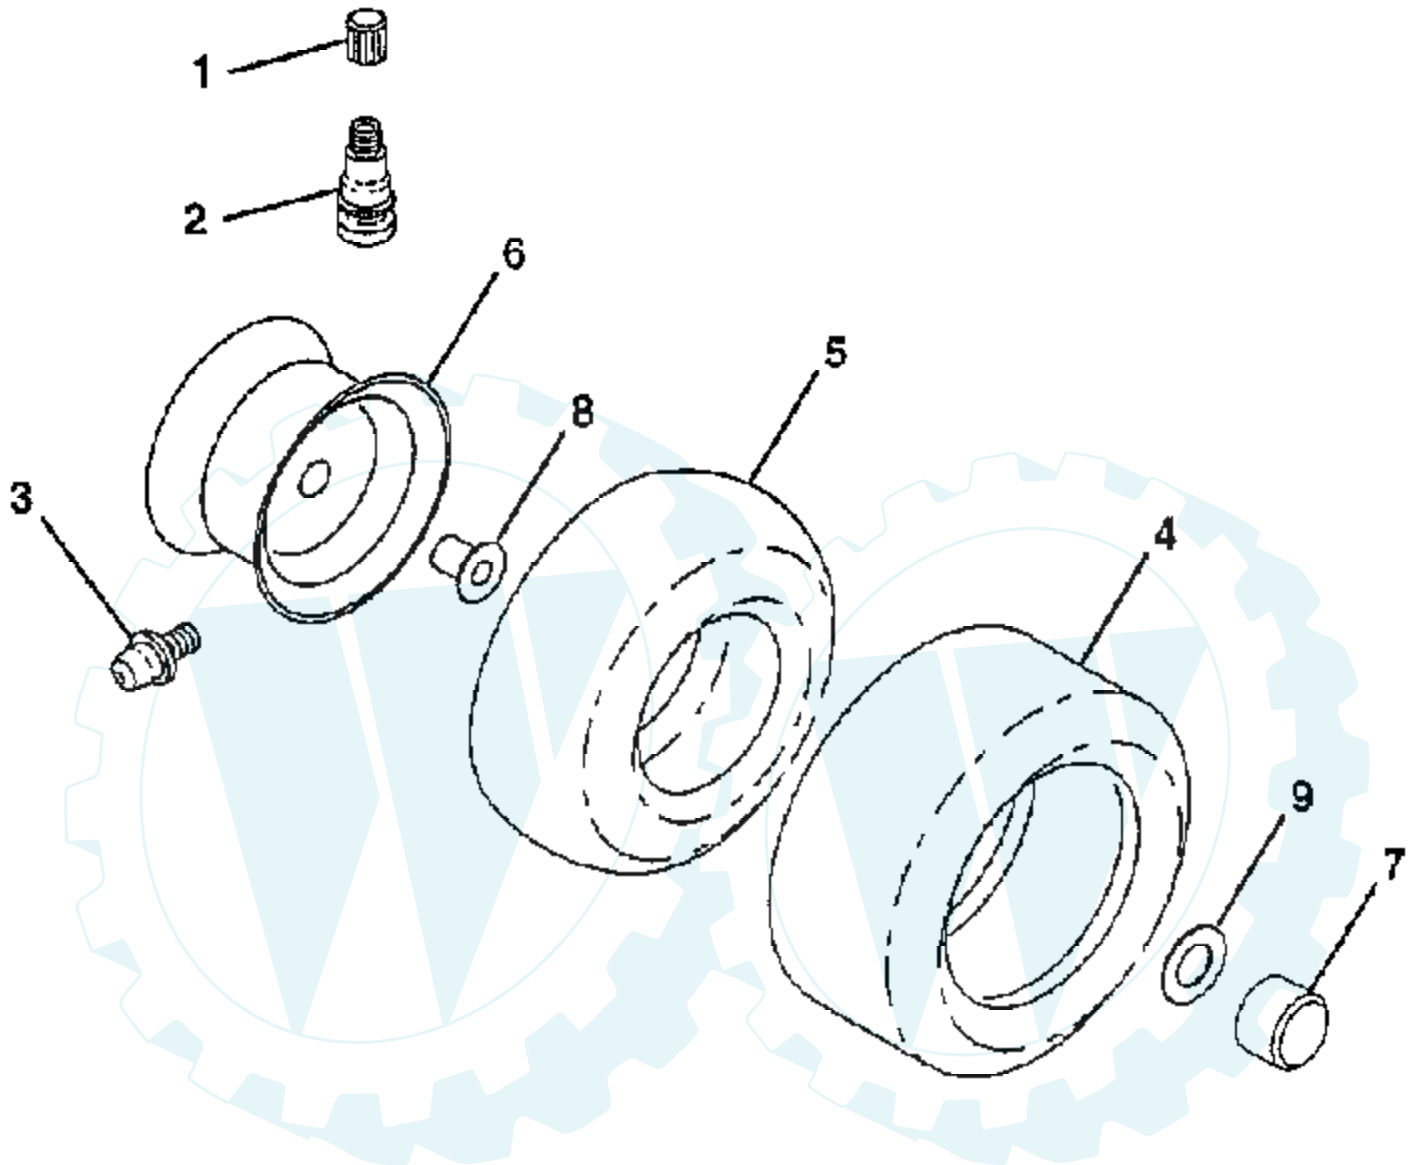

TIRES & WHEELS

NOTE: All component dimensions given in U. S. inches
1 inch = 25.4 mm

Ref #	Part Number	Qty	Description
1	59192		VALVE CAP
2	65139		VALVE STEM LT
3	278H		FITTING LT
4	132703X		TIRE FRONT
4	137422X		TIRE BACK
5	PARTSIMAGE		REFER TO PARTS IMAGE
5	59904		TUBE.5.3/4.5/6
5	8134H		TUBE.16X6.5/7.5-8
6	140235X427		WHEEL
6	140317X427		WHEEL
7	104757X		HUB CAP
8	9040H		"FLANGE, BEARING"
9	121748X		WASHER
	144334		SEALANT.TIRE 10 OZ. TUBE