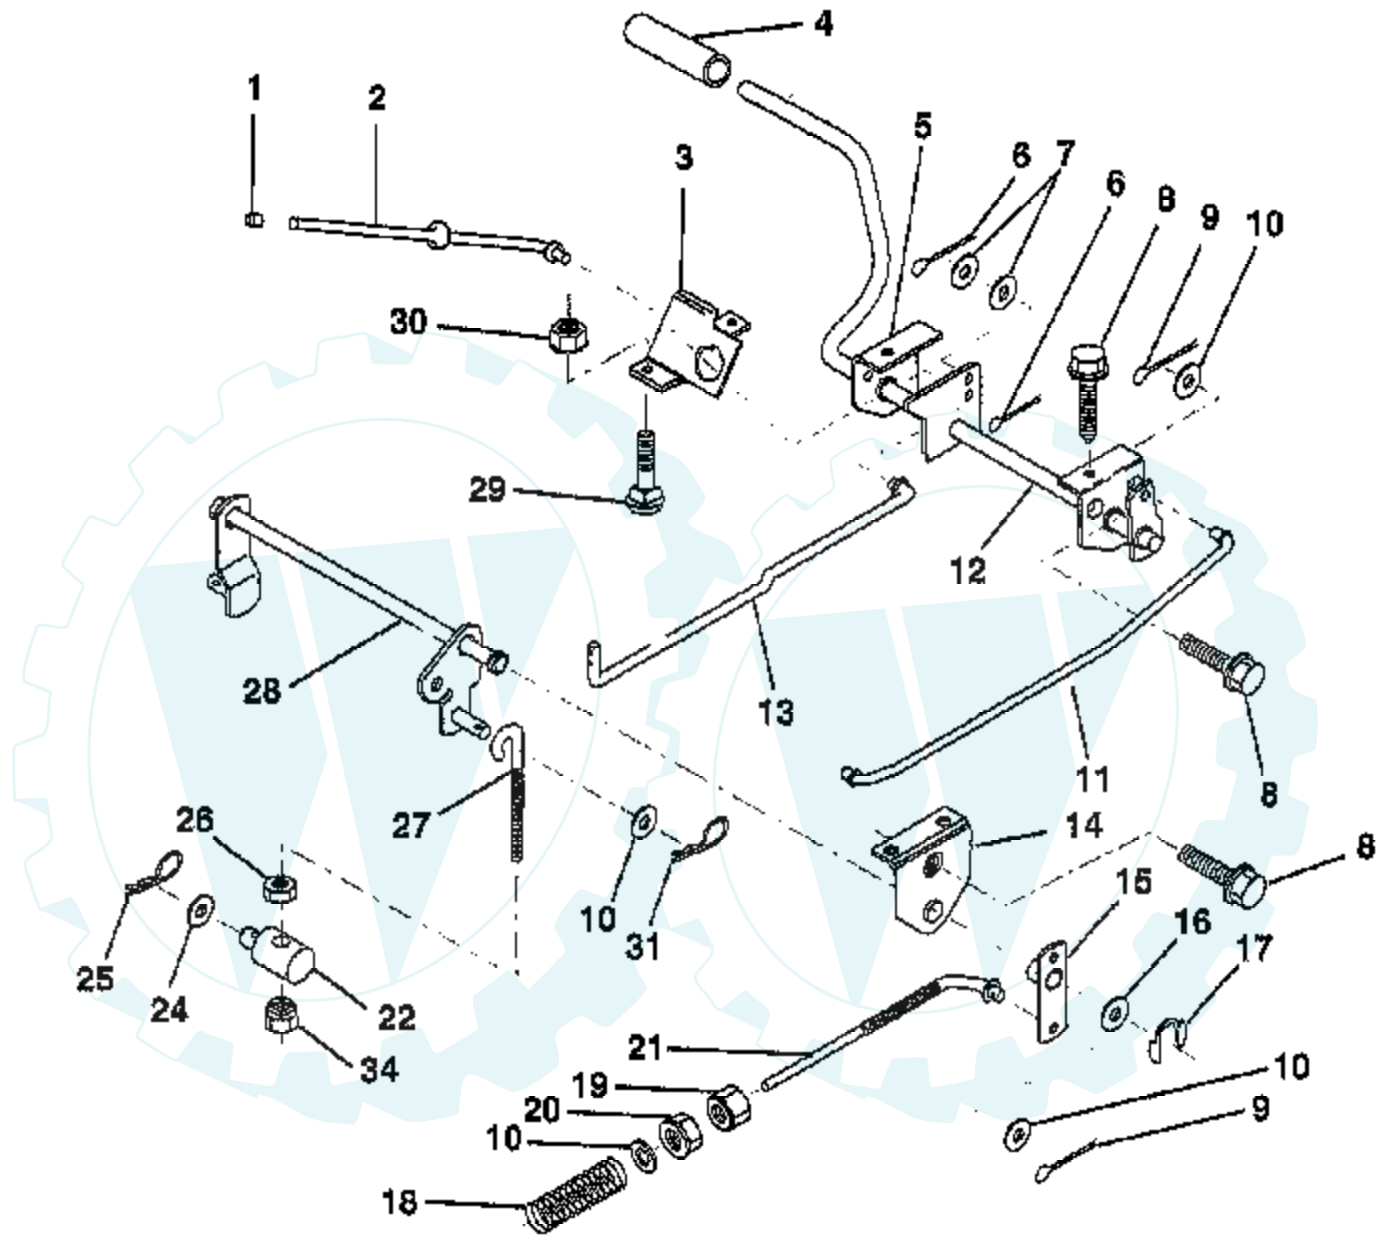

TRACTOR - - MODEL NUMBER RE1136A

BRAKE / REAR MOWER LIFT ASSEMBLY

Ref #	Part Number	Qty	Description
1	71673		PLUNGER CAP T
2	123436X		"ROD,PARK BRAKE"
3	123437X		"BRKT,PARK BRAKE"
4	8156H		FOOT PEDAL COVER
5	122504X		"BRKT,CLU PEDAL LH"
6	76020312		SUB= 3145
7	19131016		WASHER
8	17490508		SCREW LT
9	76020412		COTTER PIN
10	19131316		WASHER
11	123543X		"ROD,FRT BRAKE"
12	139933		PEDAL ASM CL/BK36
13	123394X		"ROD,CLUTCH"
14	121978X		"BRKT,LIFT SHAFT"
15	133332		PVT BRAKE ARM ASM
16	19251816		WASHER T
17	12000034		KLIP RING
18	151332		SPRING ROD BRAKE
19	73350600		NUT
20	73800600		NUT
21	131460		SUB= 532131460
22	144585		TRUNNION.LIFT.
24	19132012		WASHER
25	4921H		SPRING.RETAINER
26	73930600		LOCKNUT
27	127369		"LINK, MOWER REAR"
28	140776		LIFT ASM MOW REAR
29	72110506		SUB= 72270506
30	73510500		NUT
31	3146R		RETAINER.SPRING
34	73680600		SUB= 73690600

TRACTOR - - MODEL NUMBER RE1136A

DASH

Ref #	Part Number	Qty	Description
1	141523		CAP BLK FUEL LR
2	138393		TANK.ASM.DASH.LR
3	123487X		HOSE CLAMP
4	8544R		SUB= 295J
5	8548R		FUEL LINE T
6	73640400		NUT HXKEP 1/4X20
7	2751R		CLIP T
8	19091216		WASHER PM
9	74760428		BOLT
10	19091413		WASHER
11	121249X		SPACER SPLIT
12	3720R		SPRING M
13	126450X		"KNOB,HGT RETAINER"
14	126115X		KNOB
15	122023X		ADJUSTER QUAD
16	124346X		NUT
17	72110404		BOLT
18	130745		SUPT ASSY DASH
19	134744		CROSS BRACE
20	17060408		SCREW.1/4-20X1/2
21	134014		PLUG DOME

TIRES & WHEELS

NOTE: All component dimensions given in U. S. inches
1 inch = 25.4 mm

Ref #	Part Number	Qty	Description
1	59192		VALVE CAP
2	65139		VALVE STEM LT
3	278H		FITTING LT
4	132703X		TIRE FRONT
4	137422X		TIRE BACK
5	PARTSIMAGE		REFER TO PARTS IMAGE
5	59904		TUBE.5.3/4.5/6
5	8134H		TUBE.16X6.5/7.5-8
6	140235X427		WHEEL
6	140317X427		WHEEL
7	104757X		HUB CAP
8	9040H		"FLANGE, BEARING"
9	121748X		WASHER
	144334		SEALANT.TIRE 10 OZ. TUBE