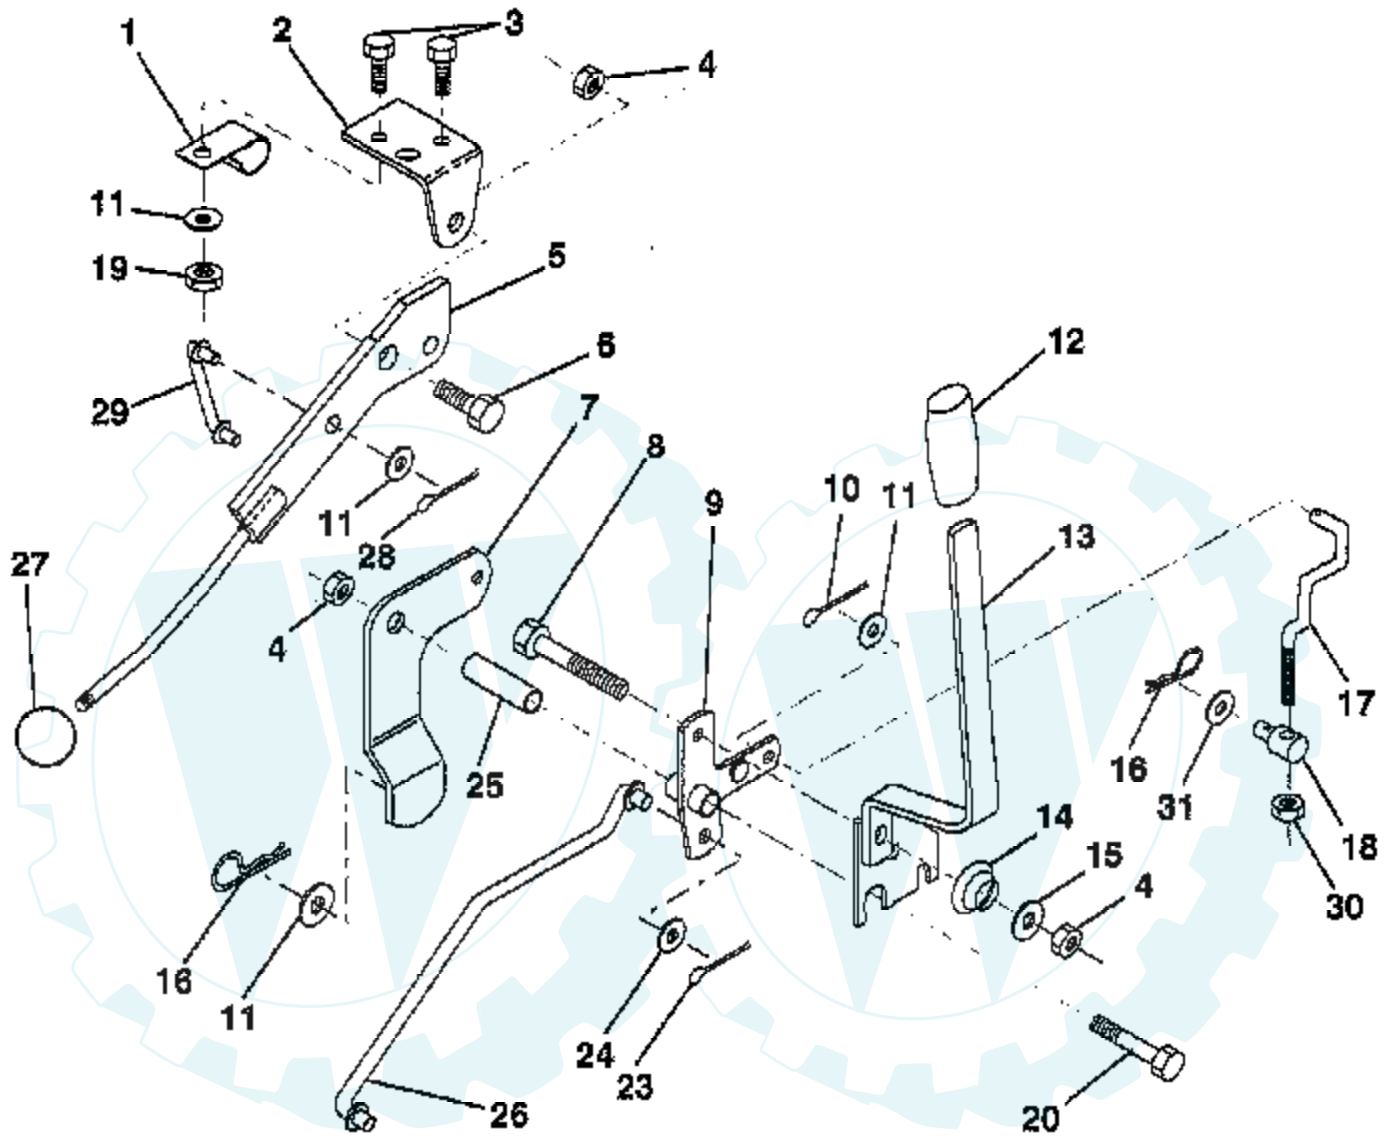

TRACTOR -- MODEL NUMBER RE1136A

MOWER LIFT LEVER

Ref #	Part Number	Qty	Description
1	126470X		"CLIP,INSULATOR"
2	122018X		BRKT CLUTCH
3	71110408		BOLT HXHD FIN
4	73680600		SUB= 73690600
5	145187		LEVER.ASM.CLUTCH
6	106451X		"BOLT, SHOULDER LT"
7	135371		MWR CLUTCH ARM AS
8	74760636		BOLT
9	121930X		"BELLCRANK,LIFT"
10	76020412		COTTER PIN
11	19131316		WASHER
12	131861		SUB= 532131861
13	139352		HANDLE.ASM.LIFT
14	123496X		SPRING COMPRESSIO
15	19131212		WASHER T
16	4921H		SPRING.RETAINER
17	127359		"LINK,LIFT FRT"
18	142028		TRUNION ADJ
19	73680400		SUB= 73690400
20	74760644		BOLT
23	76020416		PIN COTTER 1/8
24	19171612		WASHER GT
25	121933X		TUBE SPACER
26	141470		ROD LIFT MOWER
27	106932X		KNOB T(3/8 HOLE)
28	76020312		SUB= 3145
29	131655		CLUTCH LINK
30	73350600		NUT
31	19132012		WASHER

TIRES & WHEELS

NOTE: All component dimensions given in U. S. inches
1 inch = 25.4 mm

Ref #	Part Number	Qty	Description
1	59192		VALVE CAP
2	65139		VALVE STEM LT
3	278H		FITTING LT
4	132703X		TIRE FRONT
4	137422X		TIRE BACK
5	PARTSIMAGE		REFER TO PARTS IMAGE
5	59904		TUBE.5.3/4.5/6
5	8134H		TUBE.16X6.5/7.5-8
6	140235X427		WHEEL
6	140317X427		WHEEL
7	104757X		HUB CAP
8	9040H		"FLANGE, BEARING"
9	121748X		WASHER
	144334		SEALANT.TIRE 10 OZ. TUBE