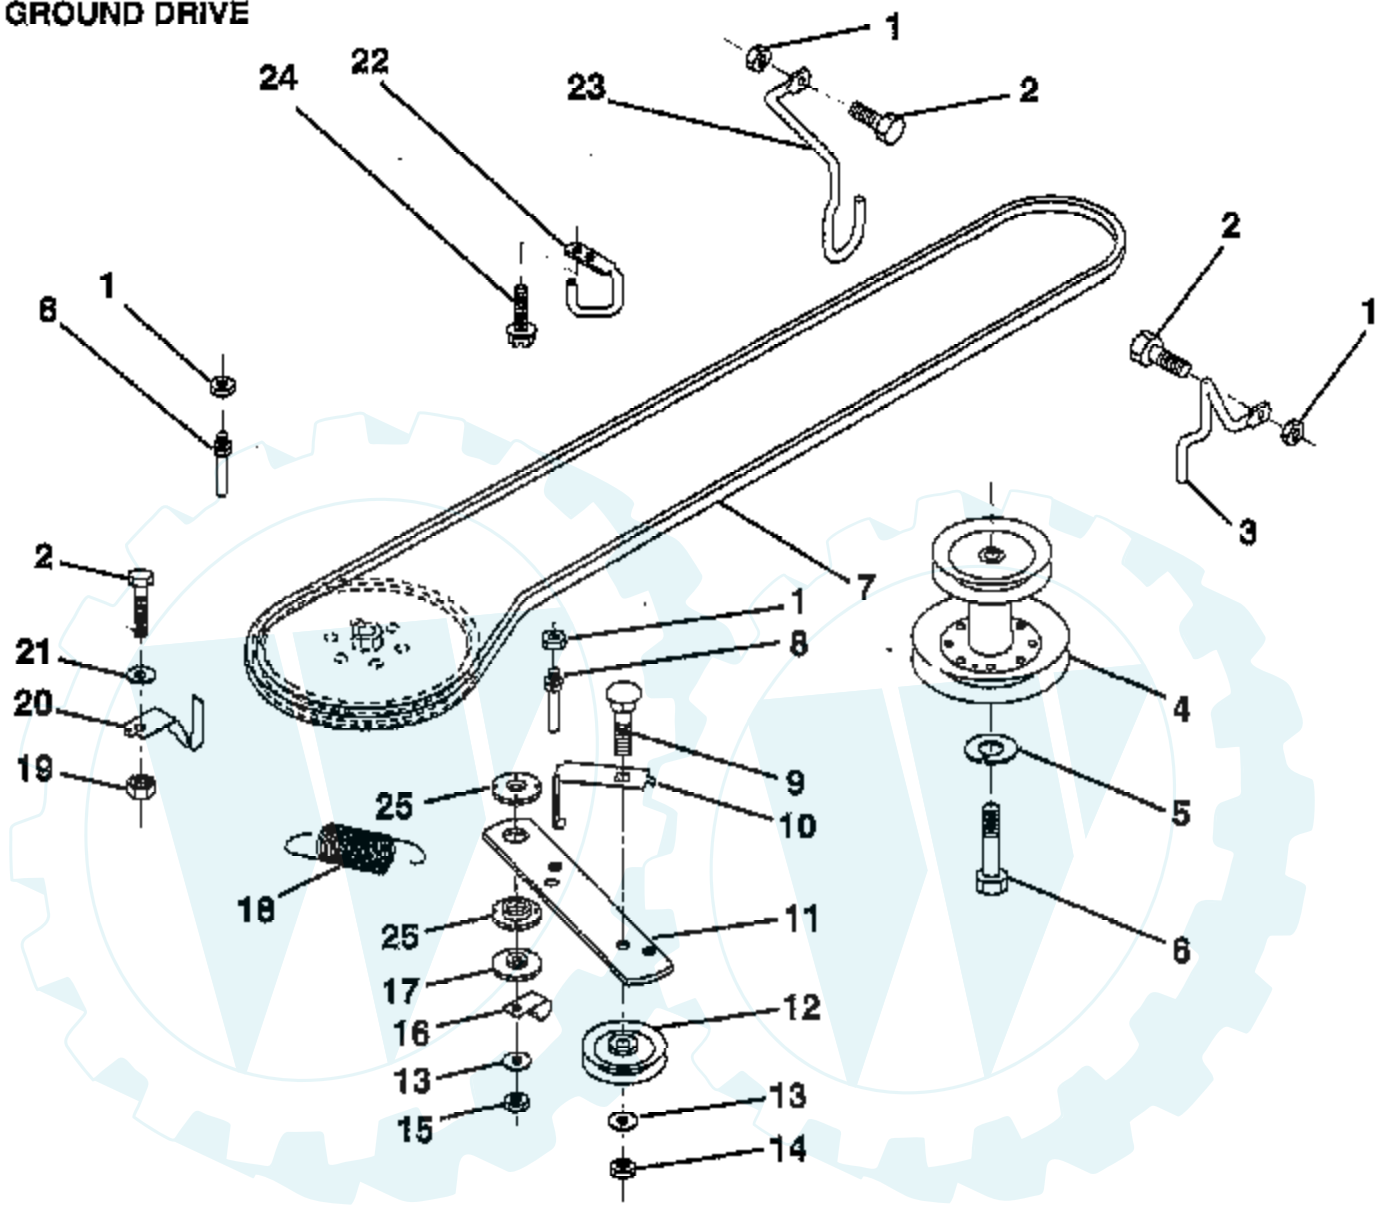

TRACTOR -- MODEL NUMBER RE1136A

ENGINE / THROTTLE

Ref #	Part Number	Qty	Description
1	17060408		SCREW.1/4-20X1/2
2	133025		SUB= 532133025
3	SUPPLIER		CHECK WITH SUPPLIER
4	71070512		SCREW
5	10040500		LOCKWASHER
6	165291		SUB= 272293
7	11050600		LOCKWASHER
8	121094X		BOLT T
9	19101216		WASHER
10	10040400		LOCKWASHER
11	SUPPLIER		CHECK WITH SUPPLIER
12	137437		MUFFLER
13	101326L		DEFLECTOR.222573
14	17030808		SUB= 17030814
15	137180		SUB= 532137180
16	127951		"STOP,DASH THROTT"
17	17490624		SCREW LT
39	128861		NUT

TRACTOR - - MODEL NUMBER RE1136A

GROUND DRIVE

Ref #	Part Number	Qty	Description
1	73680500		SUB= 73690500
2	74760512		BOLT
3	141342		KEEPER RH
4	138029		PULLEY.ENGINE.LR
5	10040700		LOCKWASHER
6	71170744		HEX BOLT
7	126520X		V BELT
8	123405X		"KEEPER,DRIVE BELT"
9	72140612		BOLT
10	123396X		"KEEP,IDLER DR BEL"
11	150926		ARM-IDLER.DR.GRND
12	123674X		PULLEY.IDLER.FLAT
13	19131316		WASHER
14	73930600		LOCKNUT
15	73680600		SUB= 73690600
16	126471X		"CLIP,INSULATOR"
17	150932		SPACER
18	131459		SUB= 532131459
19	73510500		NUT
20	139919		KEEPER.BELT.T/A
21	19111016		WASHER
22	123404X		"KEEPER,FRA DR BEL"
23	140916		KEEPER MOWER LH
24	17720408		SCREW
25	150935		BUSHING.NYLON

TIRES & WHEELS

NOTE: All component dimensions given in U. S. inches
1 inch = 25.4 mm

Ref #	Part Number	Qty	Description
1	59192		VALVE CAP
2	65139		VALVE STEM LT
3	278H		FITTING LT
4	132703X		TIRE FRONT
4	137422X		TIRE BACK
5	PARTSIMAGE		REFER TO PARTS IMAGE
5	59904		TUBE.5.3/4.5/6
5	8134H		TUBE.16X6.5/7.5-8
6	140235X427		WHEEL
6	140317X427		WHEEL
7	104757X		HUB CAP
8	9040H		"FLANGE, BEARING"
9	121748X		WASHER
	144334		SEALANT.TIRE 10 OZ. TUBE