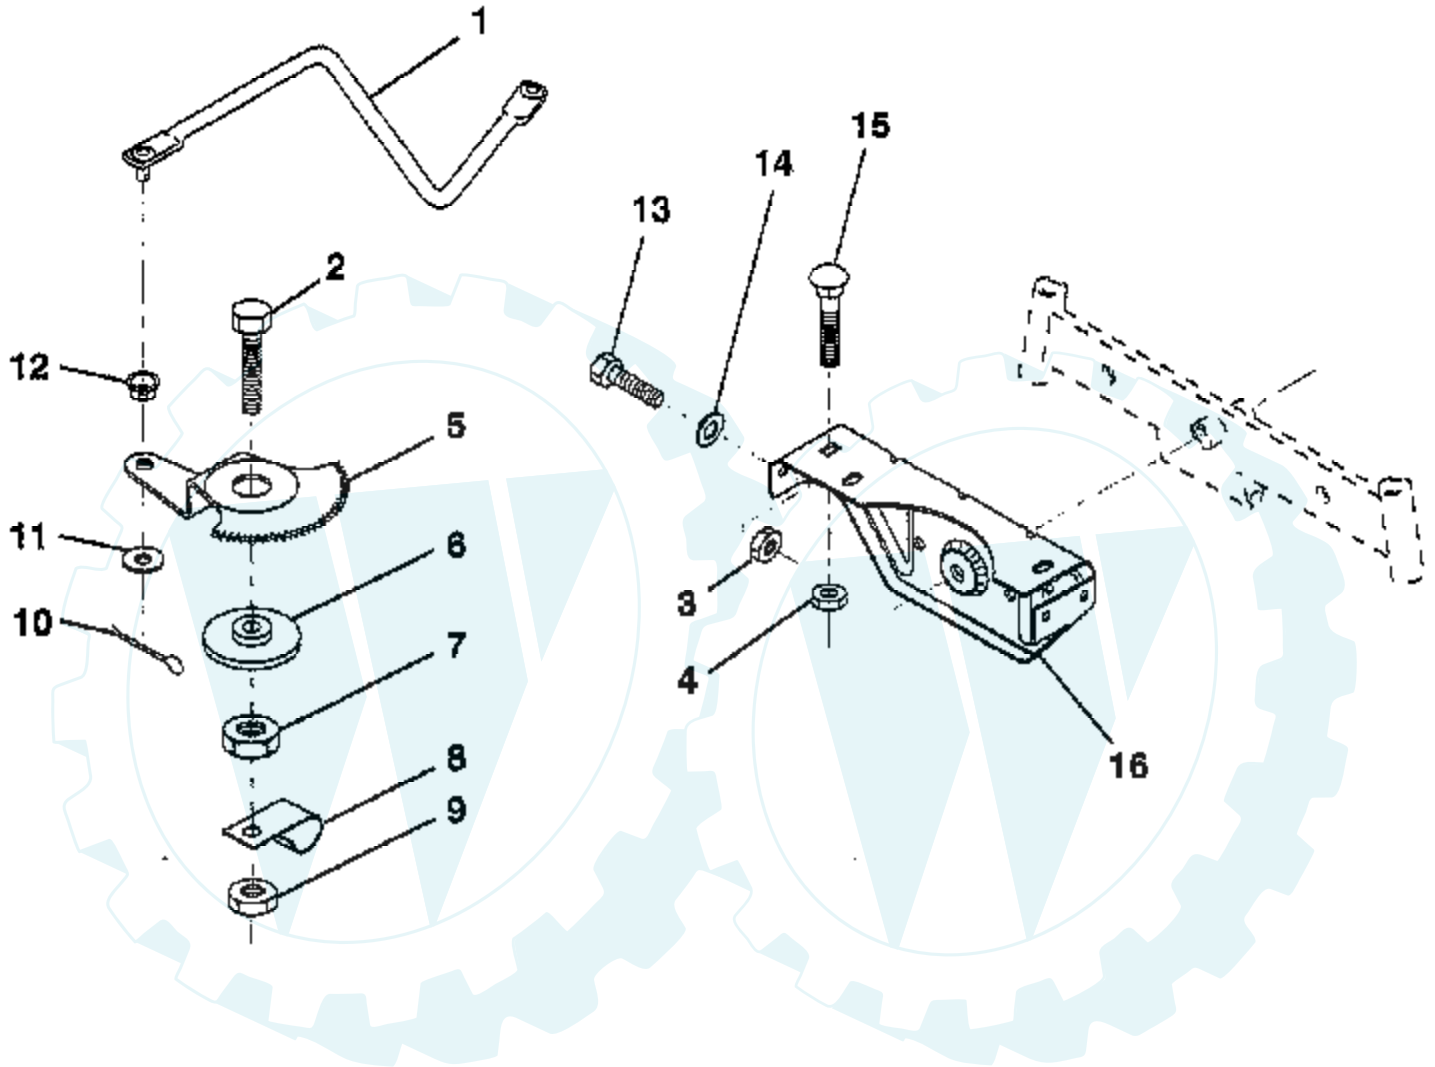

TRACTOR - - MODEL NUMBER RE1136A

SECTOR GEAR / AXLE SUPPORT

Ref #	Part Number	Qty	Description
1	132566		DRAG LINK
2	74780828		"BOLT,HEX"
3	73680500		SUB= 73690500
4	73680600		SUB= 73690600
5	121926X		GEAR SECTOR
6	121927X		BUSHING
7	73030800		NUT
8	126472X		CLIP INSULATOR
9	73680800		NUT LTV
10	76020412		COTTER PIN
11	19131316		WASHER
12	126847X		BUSHING.DRAGLINK
13	74760512		BOLT
14	19111416		WASHER
15	72110606		BOLT
16	137096		SUPT AXLE FRONT