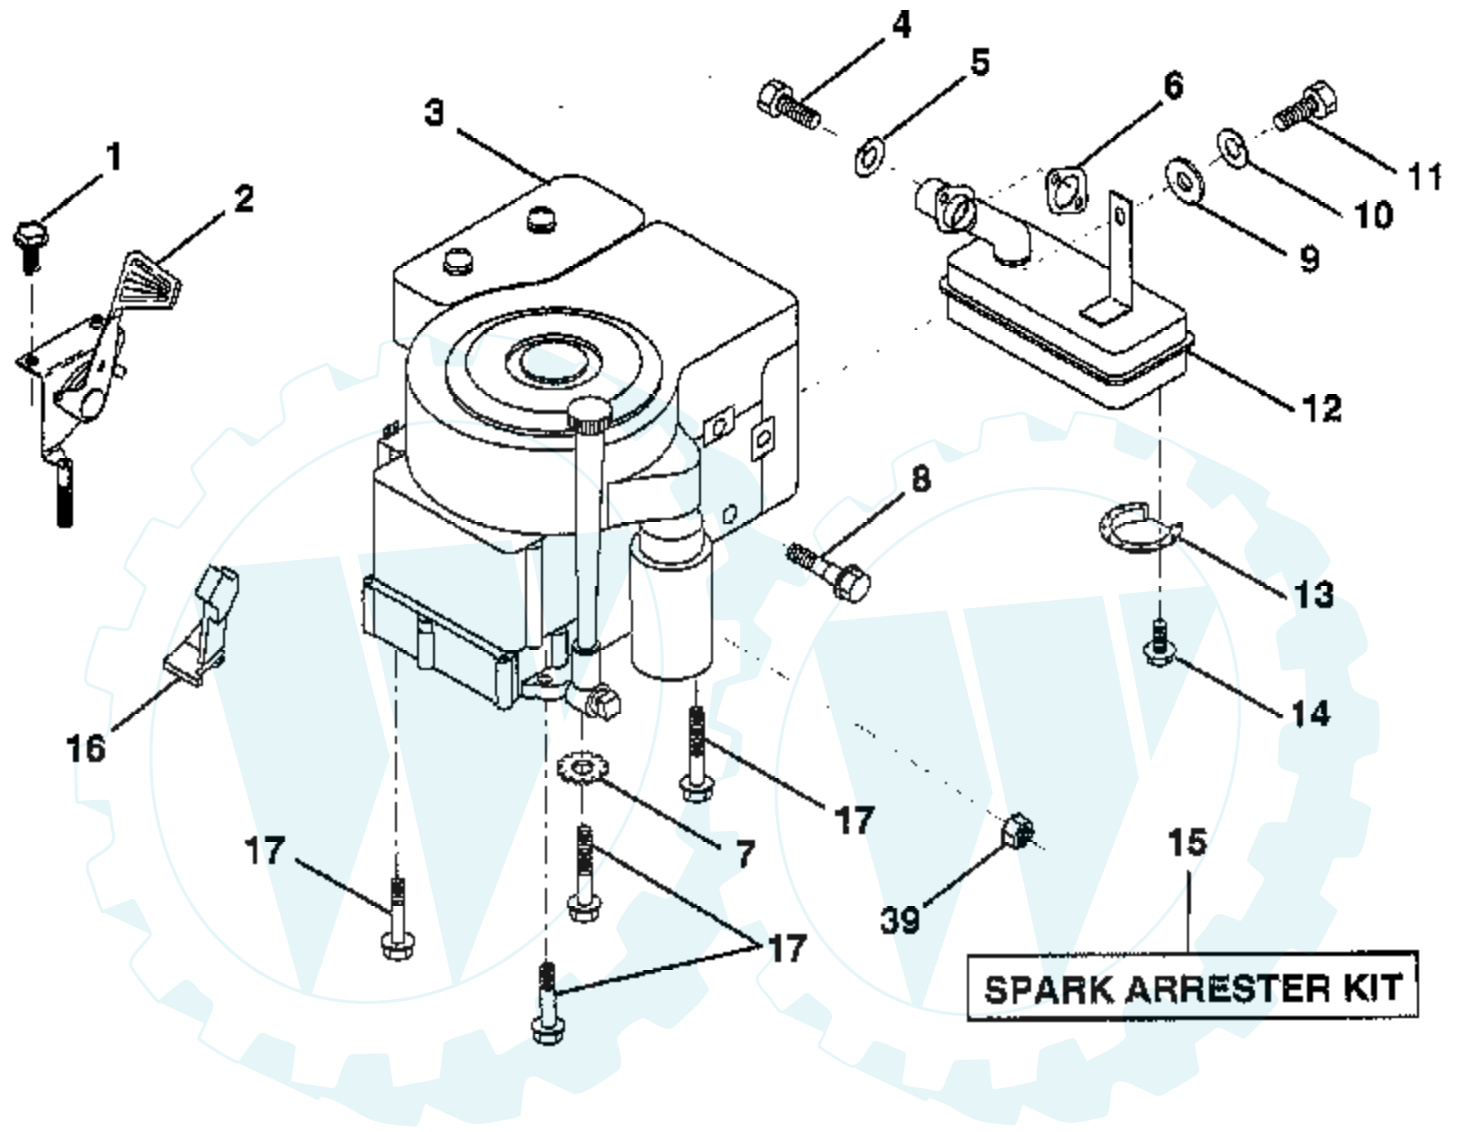

TRACTOR - - MODEL NUMBER RE1136A

DASH

Ref #	Part Number	Qty	Description
1	141523		CAP BLK FUEL LR
2	138393		TANK.ASM.DASH.LR
3	123487X		HOSE CLAMP
4	8544R		SUB= 295J
5	8548R		FUEL LINE T
6	73640400		NUT HXKEP 1/4X20
7	2751R		CLIP T
8	19091216		WASHER PM
9	74760428		BOLT
10	19091413		WASHER
11	121249X		SPACER SPLIT
12	3720R		SPRING M
13	126450X		"KNOB,HGT RETAINER"
14	126115X		KNOB
15	122023X		ADJUSTER QUAD
16	124346X		NUT
17	72110404		BOLT
18	130745		SUPT ASSY DASH
19	134744		CROSS BRACE
20	17060408		SCREW.1/4-20X1/2
21	134014		PLUG DOME

TRACTOR -- MODEL NUMBER RE1136A

ELECTRICAL

Ref #	Part Number	Qty	Description
	REFER		REFER TO IMAGE
1	73640400		NUT HXKEP 1/4X20
2	108423X		CABLE ASM.
3	144924		SUB= 123899X
4	69180		LOCKNUT
5	108236X		BRACKET LT
6	109553X		SWITCH INTERLOCKT
7	146374		KEEPER.ACTUAT.LR.
8	17021008		SCREW
9	140402		KEY STEEL DELTA
10	141226		COVER KEY SWITCH
11	140400		SUB= 145774
12	163088		SWITCH.IGNITION
15	121305X		SWITCH SEAT
17	108824X		FUSE HYT
18	128353		CABLE ASSY
19	166143		HARNESS.IGNITION
20	73350400		NUT
21	10090400		SUB= 10040400
22	71110408		BOLT HXHD FIN
24	131563		SUB= 154336
25	145673		SUB= 146154
26	74760412		BOLT LT
30	73510400		NUT
36	11150400		LOCKWASHER
39	141735		BRACKET SWT CLUTC
55	17490508		SCREW LT
70	166658		HARNESS.ENGINE

TRACTOR -- MODEL NUMBER RE1136A

ENGINE / THROTTLE

Ref #	Part Number	Qty	Description
1	17060408		SCREW.1/4-20X1/2
2	133025		SUB= 532133025
3	SUPPLIER		CHECK WITH SUPPLIER
4	71070512		SCREW
5	10040500		LOCKWASHER
6	165291		SUB= 272293
7	11050600		LOCKWASHER
8	121094X		BOLT T
9	19101216		WASHER
10	10040400		LOCKWASHER
11	SUPPLIER		CHECK WITH SUPPLIER
12	137437		MUFFLER
13	101326L		DEFLECTOR.222573
14	17030808		SUB= 17030814
15	137180		SUB= 532137180
16	127951		"STOP,DASH THROTT"
17	17490624		SCREW LT
39	128861		NUT