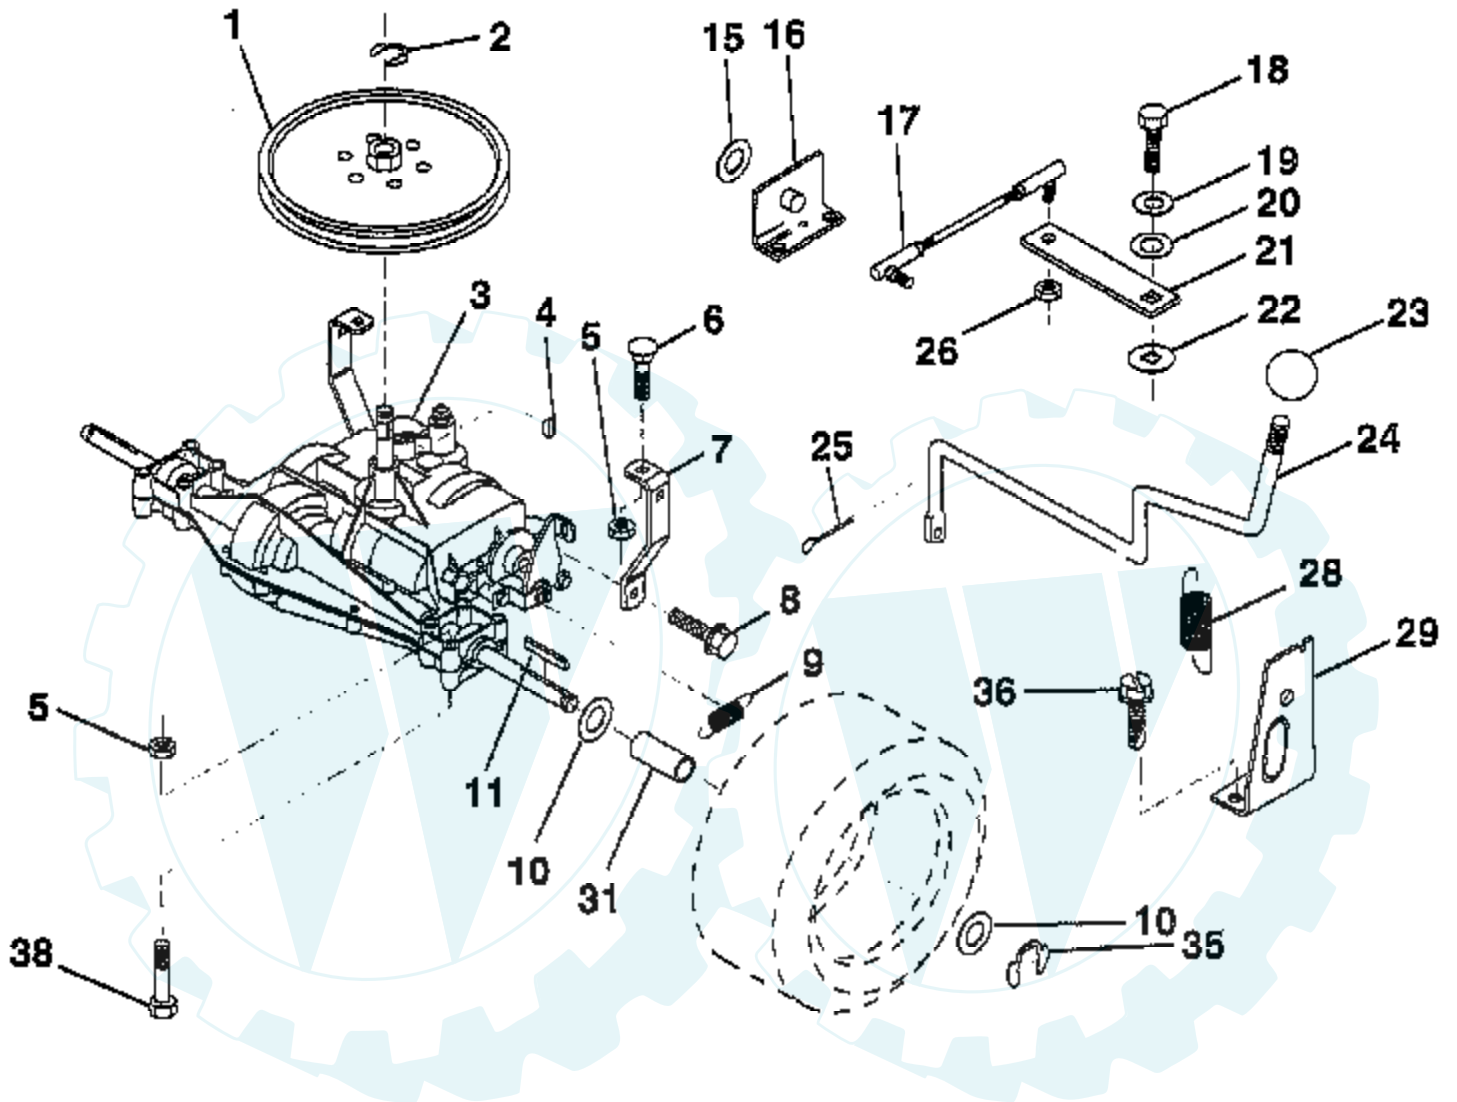

TRACTOR -- MODEL NUMBER RE1136A

STEERING WHEEL

Ref #	Part Number	Qty	Description
1	133742		ST WHL INSERT CAP
2	10040600		LOCKWASHER
3	19133808		WASHER T
4	133741		SUB= 150547
5	121897X		SLEEVE STEERING
6	152927		"SCREW-TT,10-32 FL"
7	155104		BUSHING.STR.623
8	147391		SHAFT.STEERING.LR
9	124210X		STEERING CLIP
10	123438X		BUSHING STEER LWR
11	12000045		RING
12	19211616		WASHER LT
13	100711L		ADAPTER LT
14	153720		EXT SHAFT STEERIN
15	74780520		BOLT
16	73800500		NUT
17	74780616		BOLT

TIRES & WHEELS

NOTE: All component dimensions given in U. S. inches
1 inch = 25.4 mm

Ref #	Part Number	Qty	Description
1	59192		VALVE CAP
2	65139		VALVE STEM LT
3	278H		FITTING LT
4	132703X		TIRE FRONT
4	137422X		TIRE BACK
5	PARTSIMAGE		REFER TO PARTS IMAGE
5	59904		TUBE.5.3/4.5/6
5	8134H		TUBE.16X6.5/7.5-8
6	140235X427		WHEEL
6	140317X427		WHEEL
7	104757X		HUB CAP
8	9040H		"FLANGE, BEARING"
9	121748X		WASHER
	144334		SEALANT.TIRE 10 OZ. TUBE

TRACTOR -- MODEL NUMBER RE1136A

TRANSAXLE

Ref #	Part Number	Qty	Description
1	123385X		PULLEY
2	12000028		SUB= 2267J
3	SUPPLIER		CHECK WITH SUPPLIER
4	2228M		SUB= 2228M1
5	73680500		SUB= 73690500
6	72140506		BOLT
7	123378X		"STRAP,TORQUE"
8	17490512		SCREW
9	146682		SPRING.BRAKE.RETU
10	121749X		WASHER
11	123583X		SQUARE KEY
15	19171616		WASHER
16	124600X		"SUPT,HDLE SHT LH"
17	126293X		LINK SHIFT
18	74550412		BOLT.1/4-28.W/PAT
19	10040400		LOCKWASHER
20	19091210		WASHER LT
21	126292X		ARM SHIFT
22	105701X		WASH-SHFT PLT LT
23	106933X		KNOB T (1/2-HOLE)
24	128215		"ROD,SHIFT"
25	76020416		PIN COTTER 1/8
26	73810500		NUT.LOCK.5/16-24
28	128085		"SPRING,EXT"
29	128084		"SUPT,HDLE RH"
31	137057		SPACER AXLE
35	12000001		E-RING LT
36	17720408		SCREW
38	74490540		BOLT.HEX.FLGHD