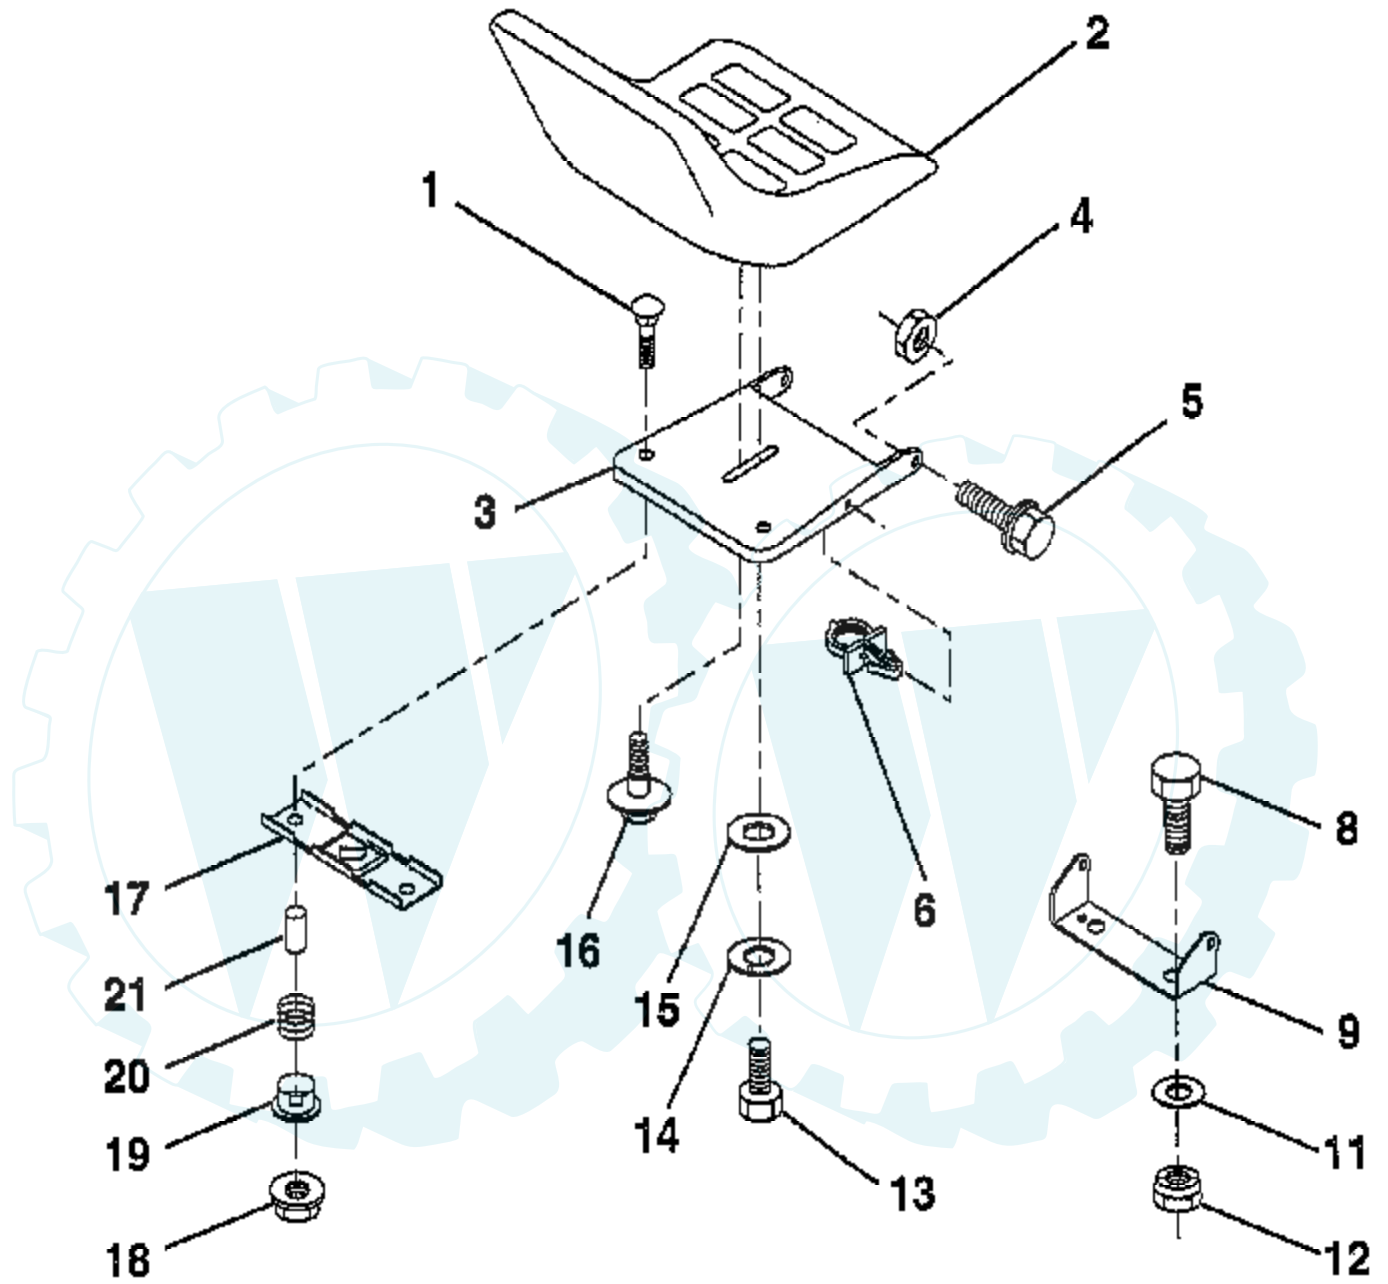

TRACTOR -- MODEL NUMBER RE1136A

SEAT

Ref #	Part Number	Qty	Description
1	72050412		BOLT-RD HD SQ NK
2	127426X		SUB= 140119
3	155925		PAN-SEAT
4	73800500		NUT
5	153236		"BOLT,SHOULDER"
6	145006		CLIP.PUSH-IN.HING
8	74760616		BOLT
9	140551		BRACKET PVT SEAT
11	19133210		WASHER
12	73800600		NUT
13	74780814		BOLT
14	10040800		LOCKWASHER
15	19171912		WASHER
16	127018X		"BOLT,SHOULDER"
17	121246X		BRKT SWITCH
18	123976X		SUB= 73900400
19	121248X		BUSHING
20	121250X		SPRING
21	134300		SPLIT SPACER