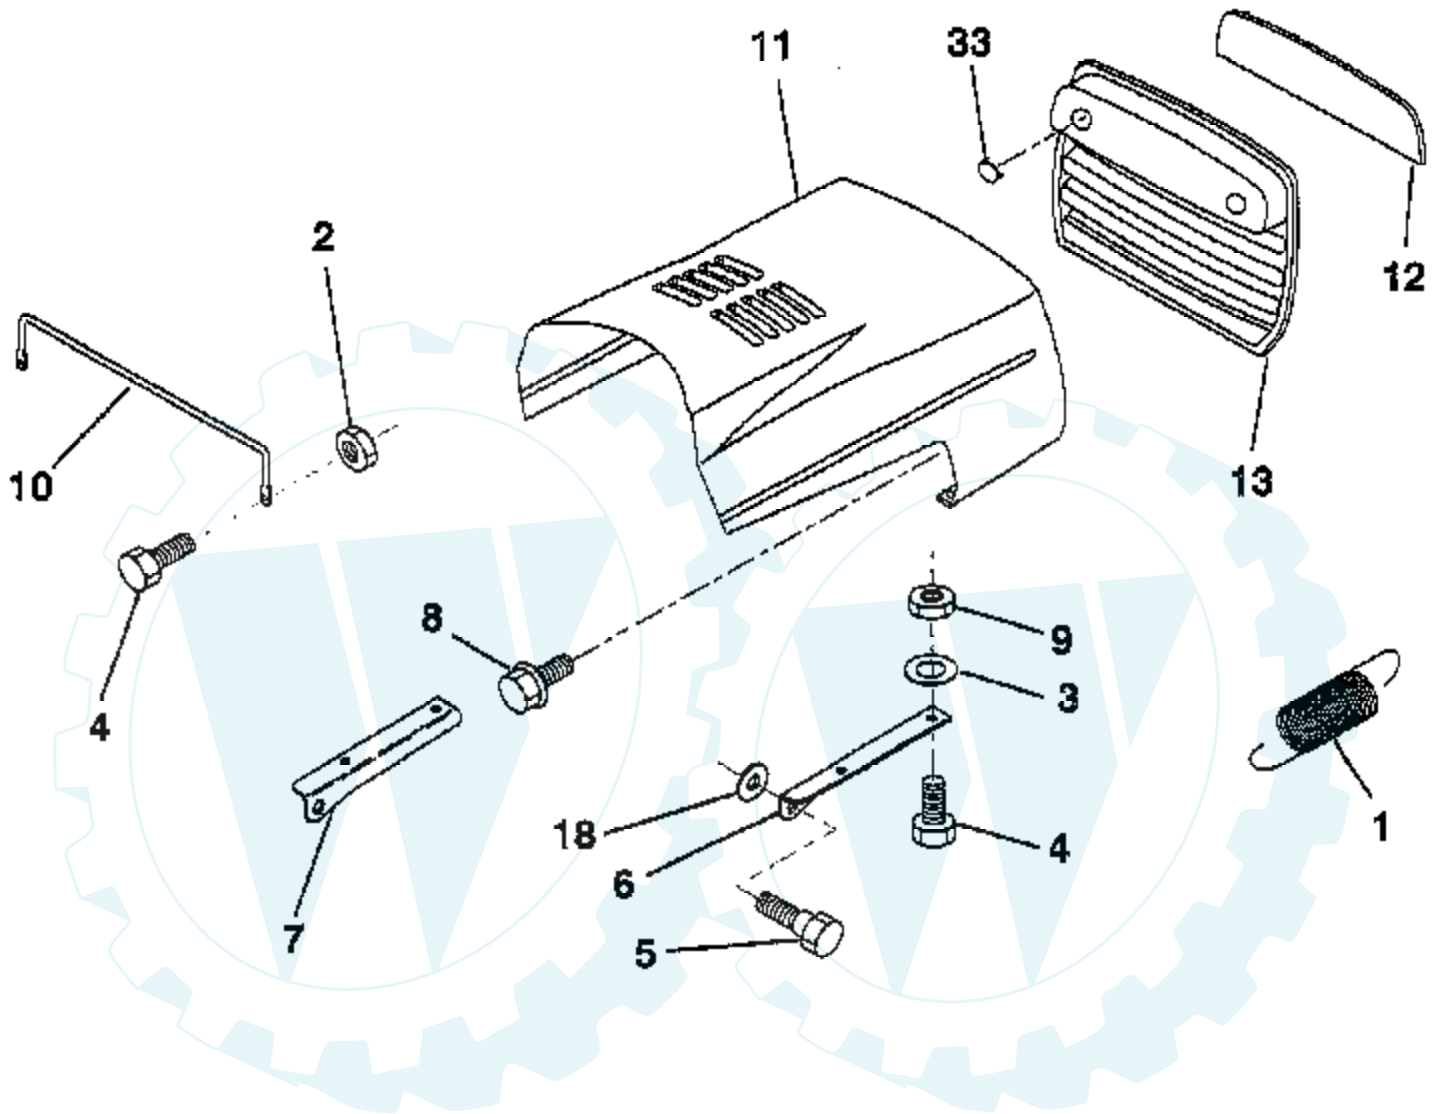

TRACTOR - - MODEL NUMBER RE1136A

HOOD

Ref #	Part Number	Qty	Description
1	124657X		EXT SPRING
2	73510400		NUT
3	19091416		WASHER
4	74780412		SUB= 74780414
5	139888		BOLT.SHLD.5/16-18
6	122549X		BRKT HOOD RH
7	122548X		BRKT HOOD LH
8	164863		"SCREW,HWHD.HI-LO#13-16X3/4"
9	73800400		NUT
10	123693X		"BRACE,HOOD"
11	132918X505		HOOD
12	122035X		LENS
13	127029X		GRILL
18	19111116		WASHER
33	131319		SUB= 532131319