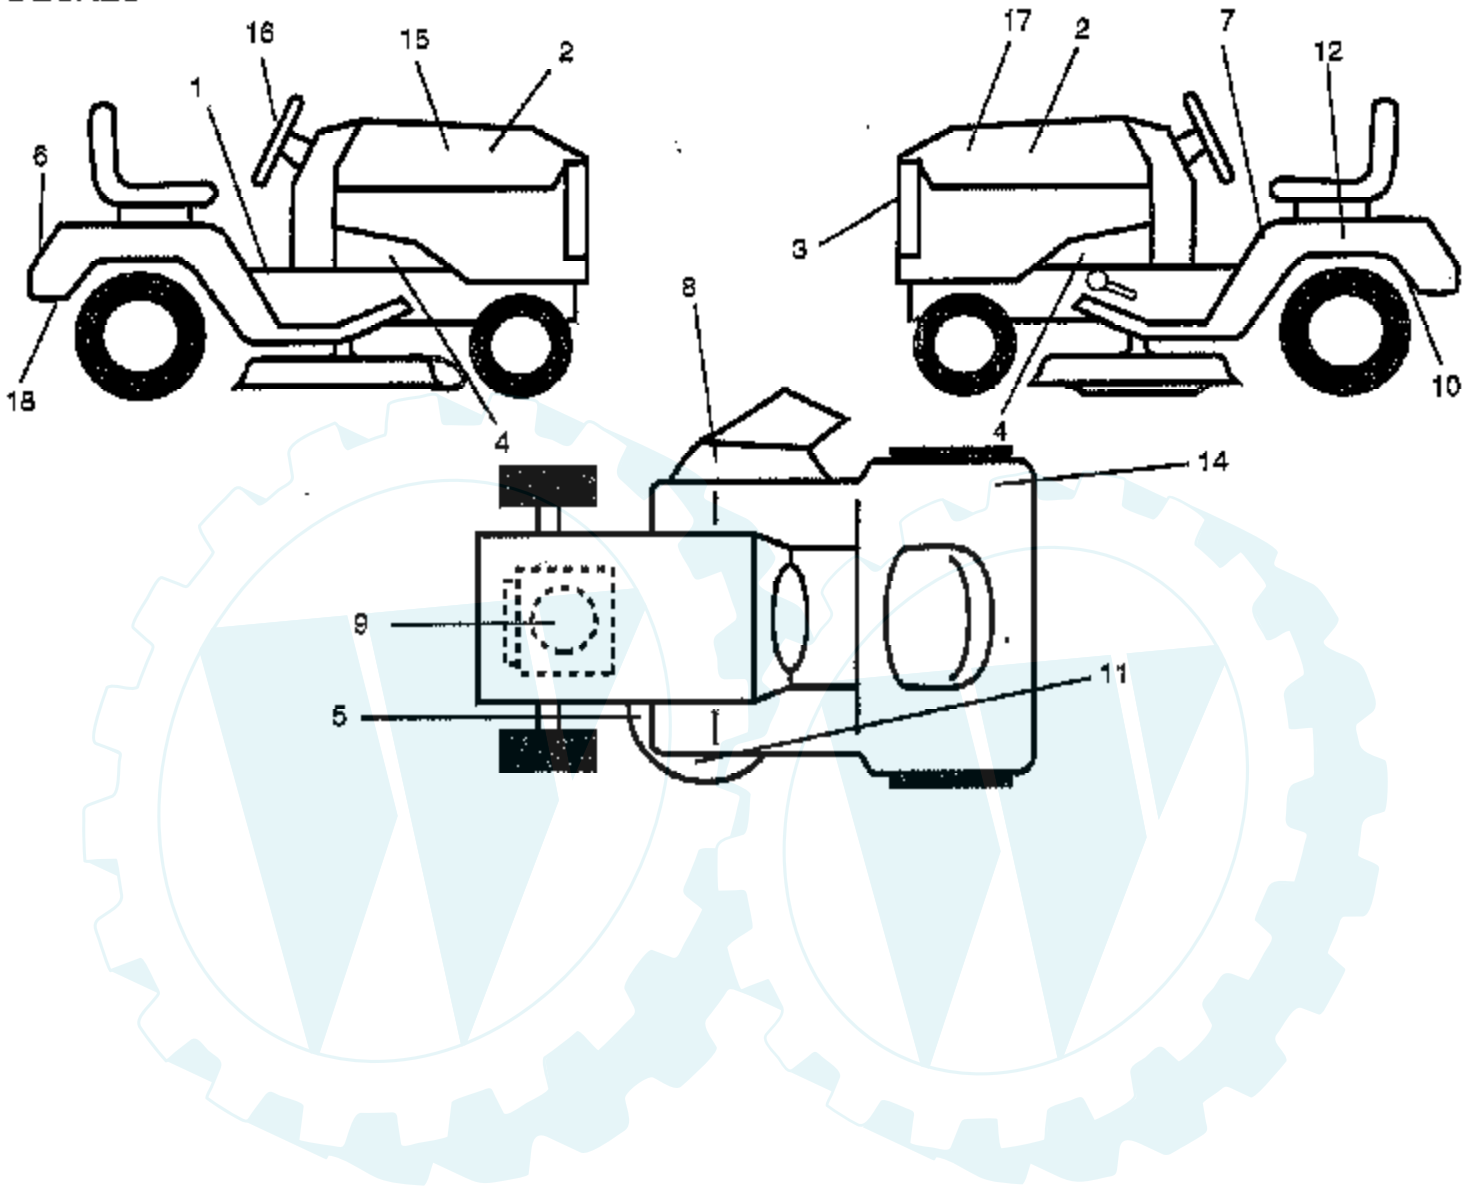

TRACTOR - - MODEL NUMBER RE1136A

DECALS

Ref #	Part Number	Qty	Description
1	159739		DECAL CLUTCH/BRAK
2	139708		DECAL.HOOD.INSERT
3	132627		GRILL DECAL
4	159736		"DECAL CHASSIS,HOT"
5	136830		DECAL.V.BELT
6	132628		FENDER DECAL
7	145498		DECAL.READ.O.MANU
8	145494		DECAL.DANGER.CUTF
9	165331		SUB= 272748
10	162598		DECAL.DRAWBAR.LDL
11	135013		NLA
12	145005		DECAL.BATRY.3-3908
14	126187X		SUB= 532126187
15	141743		DECAL HD RLY RH
16	127075		"DECAL,STR WHL"
17	141744		DECAL HD RLY LH
18	145437		DECAL.EURO.ST.CE.
	138311		DECAL HANDLE LIFT
	157065		MANUAL.OPERATOR'S
	166988		MANUAL, REPAIR PARTS
	C36		REAR BAGGER
	MK360		MULCHER, KIT