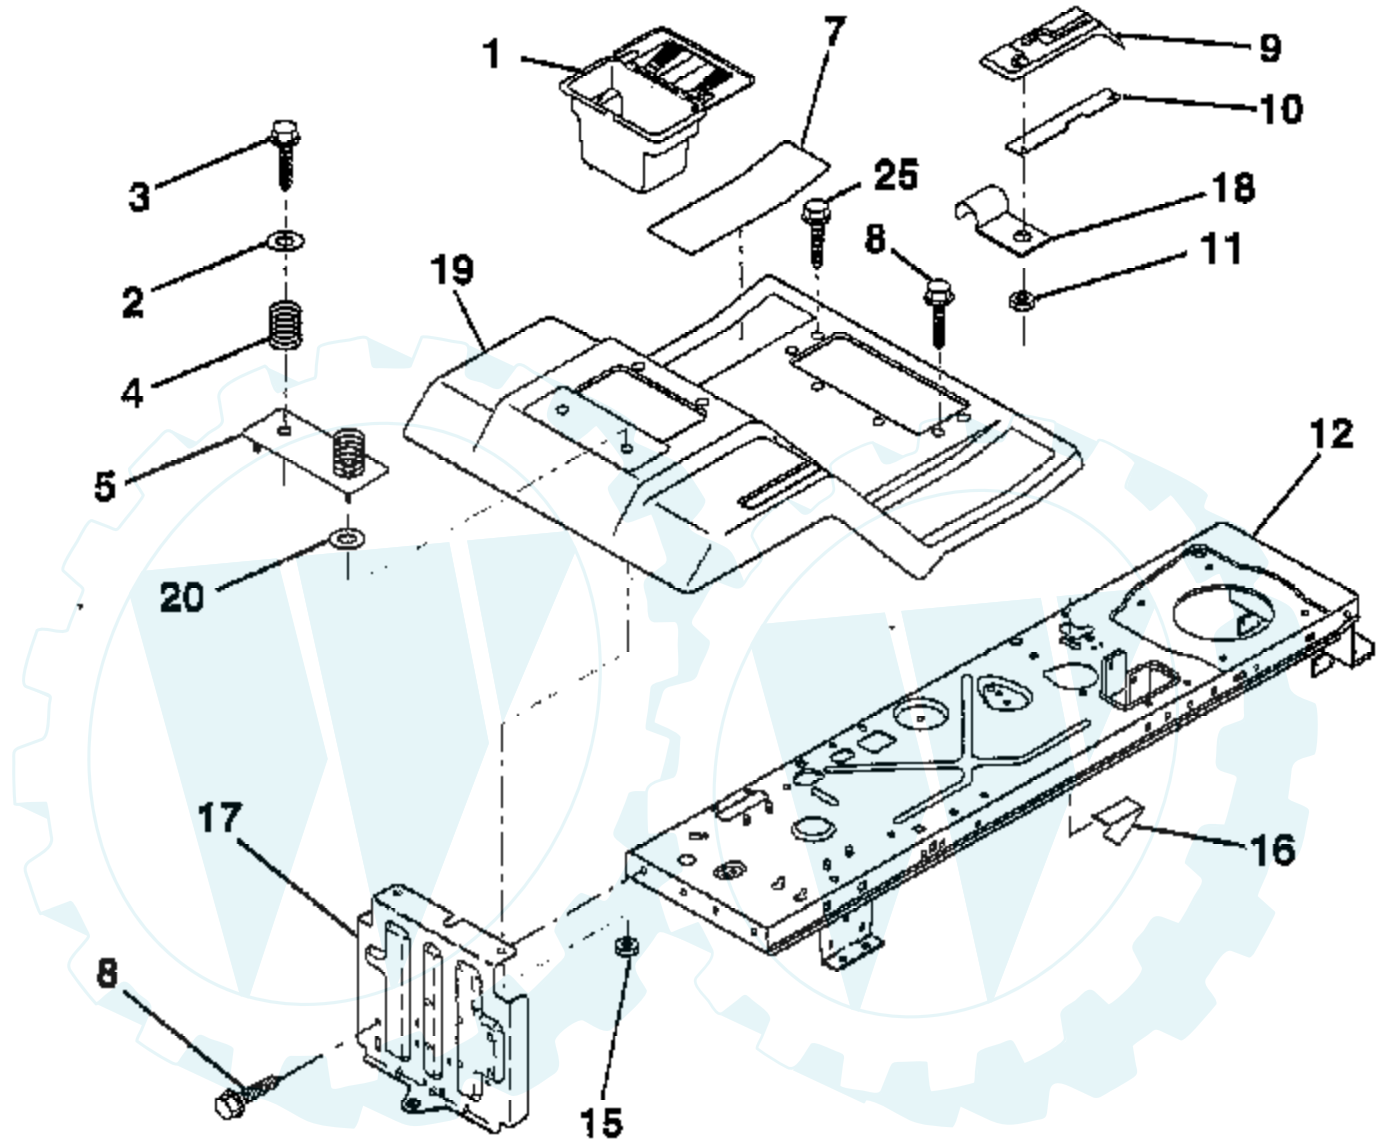

TRACTOR -- MODEL NUMBER RE1136A

ENGINE / THROTTLE

Ref #	Part Number	Qty	Description
1	17060408		SCREW.1/4-20X1/2
2	133025		SUB= 532133025
3	SUPPLIER		CHECK WITH SUPPLIER
4	71070512		SCREW
5	10040500		LOCKWASHER
6	165291		SUB= 272293
7	11050600		LOCKWASHER
8	121094X		BOLT T
9	19101216		WASHER
10	10040400		LOCKWASHER
11	SUPPLIER		CHECK WITH SUPPLIER
12	137437		MUFFLER
13	101326L		DEFLECTOR.222573
14	17030808		SUB= 17030814
15	137180		SUB= 532137180
16	127951		"STOP,DASH THROTT"
17	17490624		SCREW LT
39	128861		NUT

TRACTOR -- MODEL NUMBER RE1136A

FENDER / CHASSIS

Ref #	Part Number	Qty	Description
1	156417		"CASE,BATTERY.MECH"
2	19132012		WASHER
3	17490612		SCREW
4	124181X		SPRING COMPRESSIO
5	127115X505		BTRY FENDER PLATE
7	124144X		PAD FOOTREST
8	17490512		SCREW
9	126997X428		CONSOLE.SHIFT CONTROL
10	139783		PLATE LOCK SHIFT
11	124346X		NUT
12	145190		CHASSIS.WELD.ASM.
15	73640400		NUT HXKEP 1/4X20
16	141736		SUB= 146613
17	140782		DRAWBAR ASM LR
18	126470X		"CLIP,INSULATOR"
19	204379X505		FENDER/FOOTREST
20	19091413		WASHER
25	17190516		SCREW