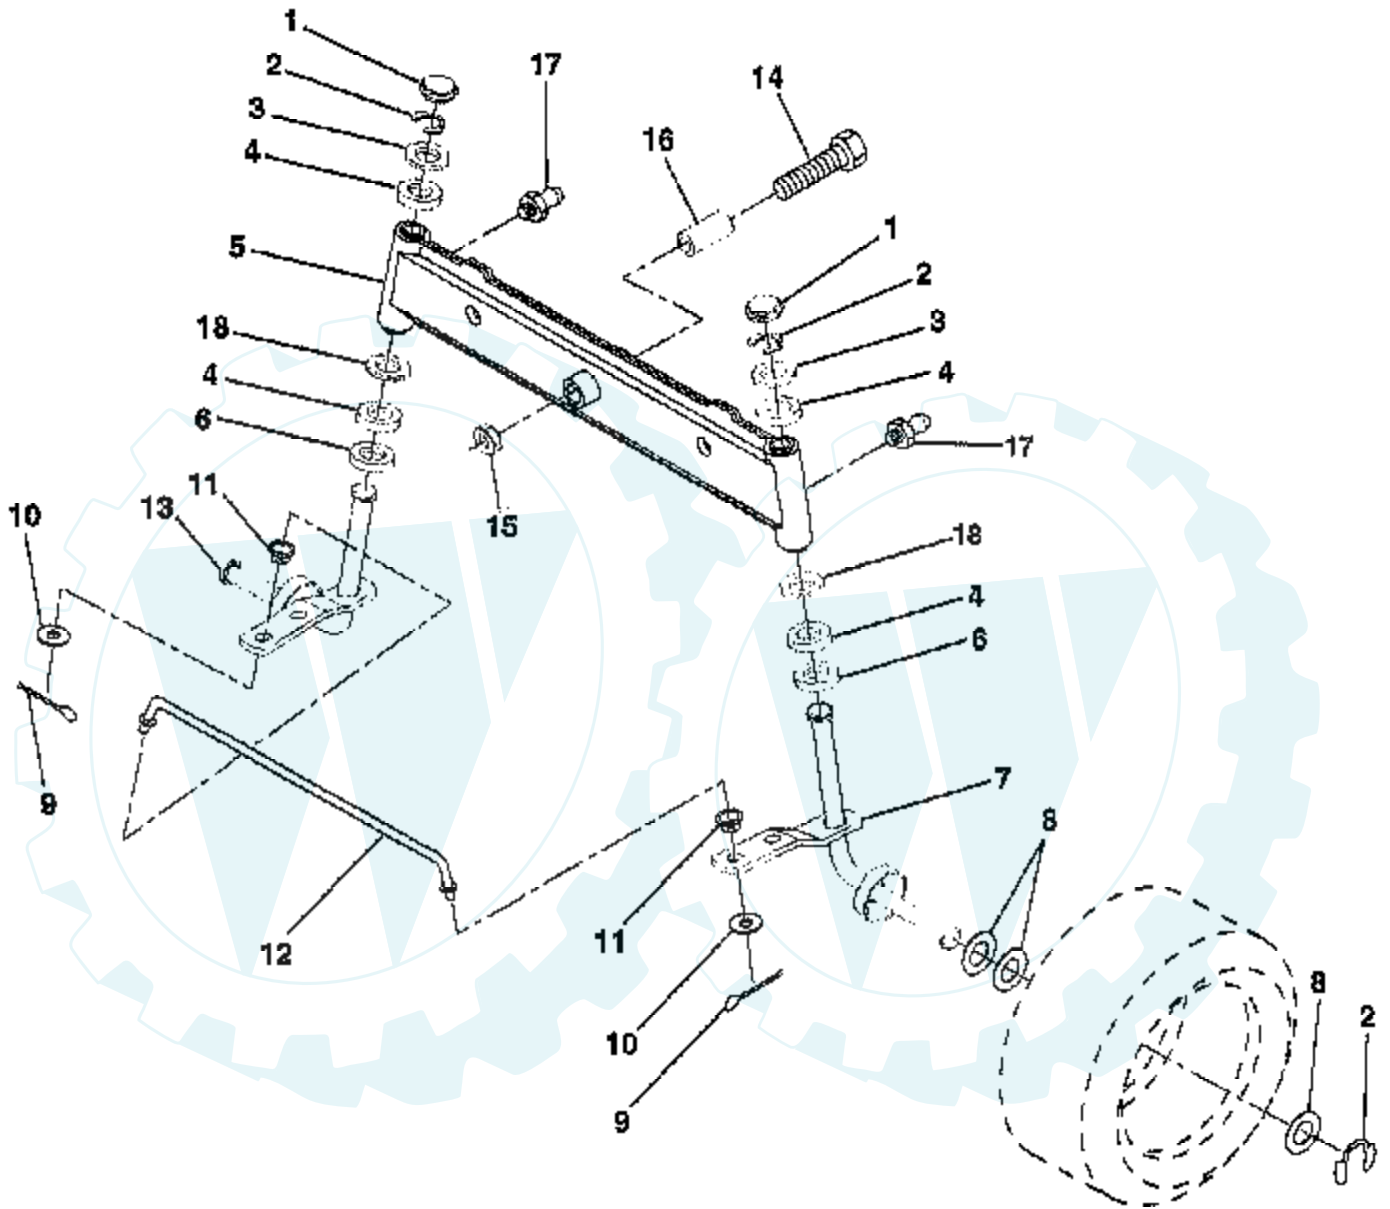

TRACTOR - - MODEL NUMBER RE1136A

FRONT AXLE

Ref #	Part Number	Qty	Description
1	121232X		CAP
2	12000029		RING
3	121748X		WASHER
4	3366R		COL. SRTG. BEAR.
5	142033		AXLE ASM FRONT
6	6266H		WASHER .T
7	161826		SPINDLE.ASSY.RH
8	121749X		WASHER
9	76020412		COTTER PIN
10	19131316		WASHER
11	126847X		BUSHING.DRAGLINK
12	130465		TIE ROD
13	161827		SPINDLE.ASSY.LH
14	74011056		BOLT HEX 5/8-11
15	73901000		"NUT-LOC,FLANGE LT"
16	110438X		BEARING
17	6855M		ZERK M
18	19272016		WASHER