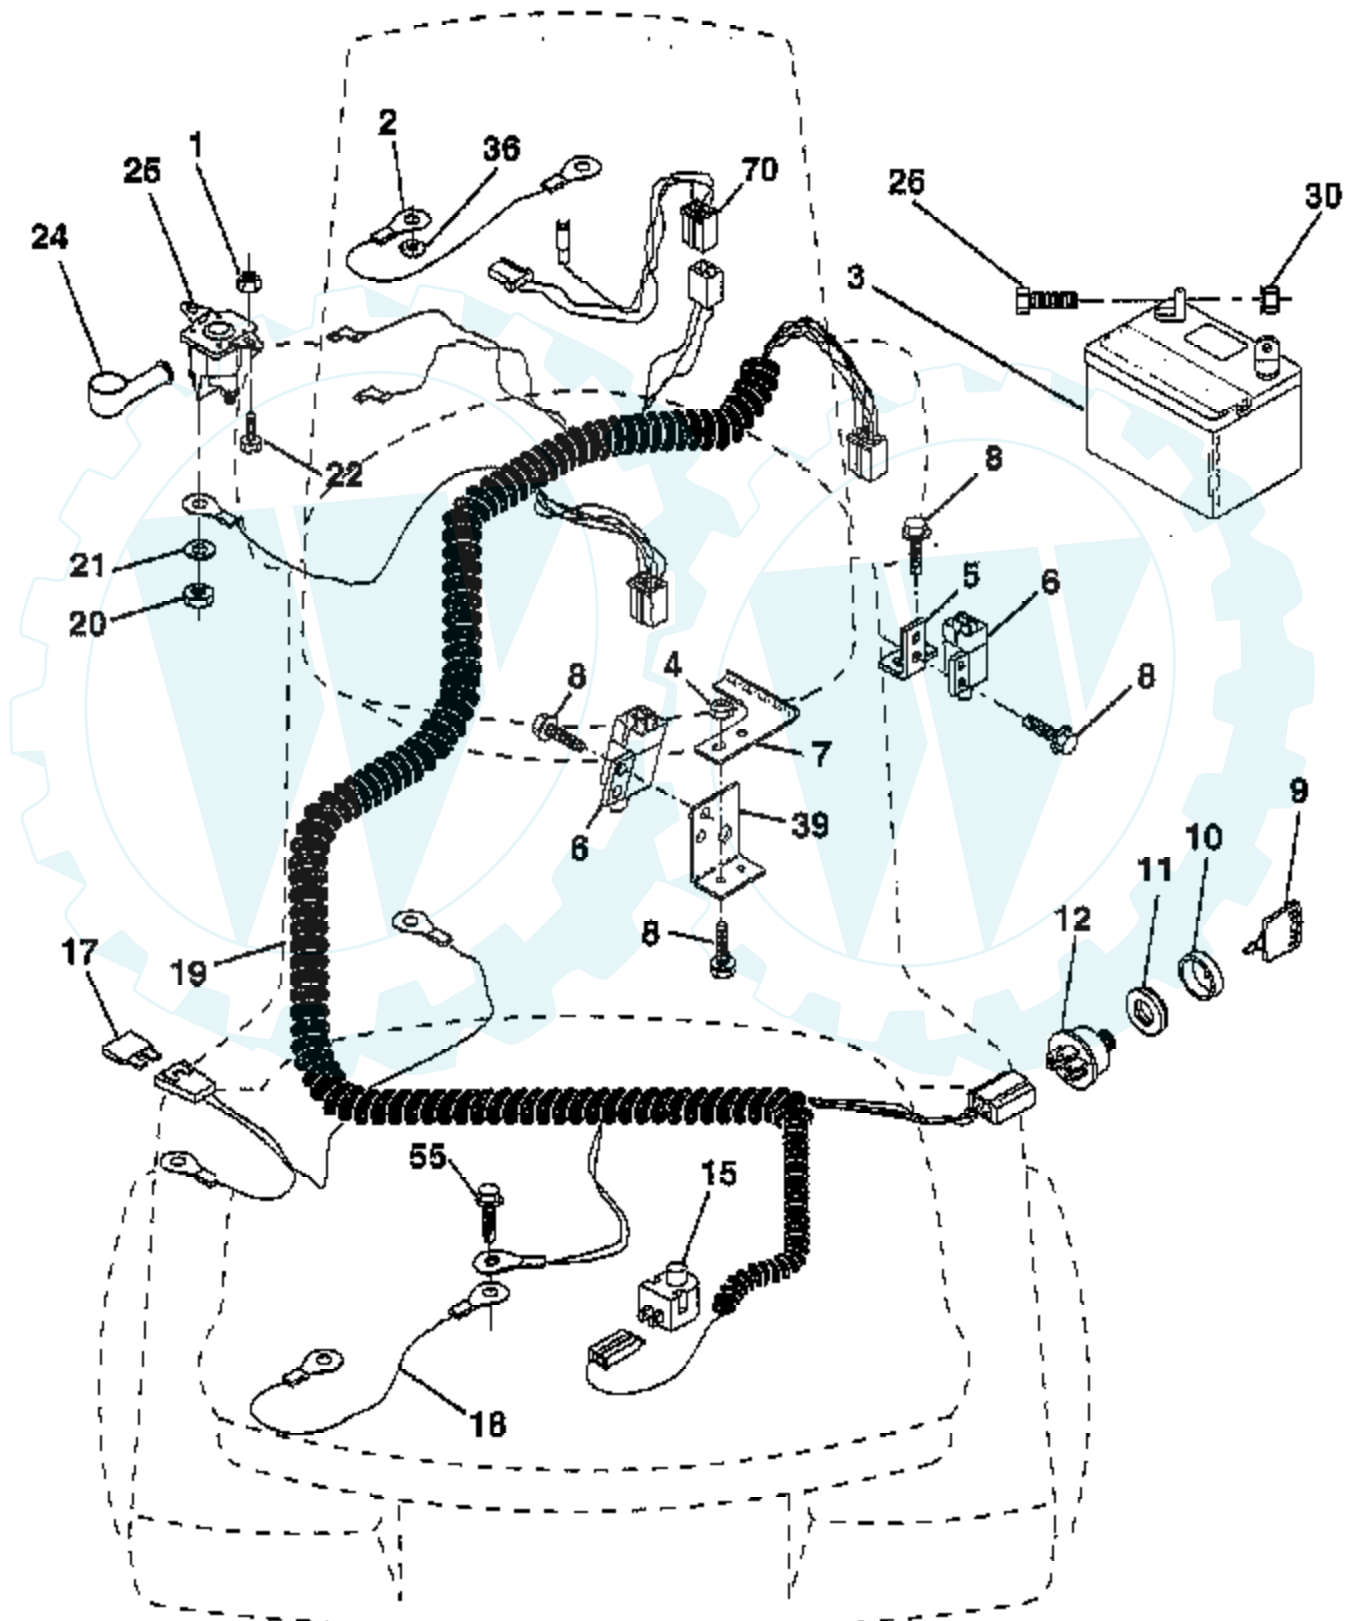

TRACTOR - - MODEL NUMBER RE1136A

DASH

Ref #	Part Number	Qty	Description
1	141523		CAP BLK FUEL LR
2	138393		TANK.ASM.DASH.LR
3	123487X		HOSE CLAMP
4	8544R		SUB= 295J
5	8548R		FUEL LINE T
6	73640400		NUT HXKEP 1/4X20
7	2751R		CLIP T
8	19091216		WASHER PM
9	74760428		BOLT
10	19091413		WASHER
11	121249X		SPACER SPLIT
12	3720R		SPRING M
13	126450X		"KNOB,HGT RETAINER"
14	126115X		KNOB
15	122023X		ADJUSTER QUAD
16	124346X		NUT
17	72110404		BOLT
18	130745		SUPT ASSY DASH
19	134744		CROSS BRACE
20	17060408		SCREW.1/4-20X1/2
21	134014		PLUG DOME

TRACTOR -- MODEL NUMBER RE1136A

ELECTRICAL

Ref #	Part Number	Qty	Description
	REFER		REFER TO IMAGE
1	73640400		NUT HXKEP 1/4X20
2	108423X		CABLE ASM.
3	144924		SUB= 123899X
4	69180		LOCKNUT
5	108236X		BRACKET LT
6	109553X		SWITCH INTERLOCKT
7	146374		KEEPER.ACTUAT.LR.
8	17021008		SCREW
9	140402		KEY STEEL DELTA
10	141226		COVER KEY SWITCH
11	140400		SUB= 145774
12	163088		SWITCH.IGNITION
15	121305X		SWITCH SEAT
17	108824X		FUSE HYT
18	128353		CABLE ASSY
19	166143		HARNESS.IGNITION
20	73350400		NUT
21	10090400		SUB= 10040400
22	71110408		BOLT HXHD FIN
24	131563		SUB= 154336
25	145673		SUB= 146154
26	74760412		BOLT LT
30	73510400		NUT
36	11150400		LOCKWASHER
39	141735		BRACKET SWT CLUTC
55	17490508		SCREW LT
70	166658		HARNESS.ENGINE

TRACTOR -- MODEL NUMBER RE1136A

ENGINE / THROTTLE

Ref #	Part Number	Qty	Description
1	17060408		SCREW.1/4-20X1/2
2	133025		SUB= 532133025
3	SUPPLIER		CHECK WITH SUPPLIER
4	71070512		SCREW
5	10040500		LOCKWASHER
6	165291		SUB= 272293
7	11050600		LOCKWASHER
8	121094X		BOLT T
9	19101216		WASHER
10	10040400		LOCKWASHER
11	SUPPLIER		CHECK WITH SUPPLIER
12	137437		MUFFLER
13	101326L		DEFLECTOR.222573
14	17030808		SUB= 17030814
15	137180		SUB= 532137180
16	127951		"STOP,DASH THROTT"
17	17490624		SCREW LT
39	128861		NUT