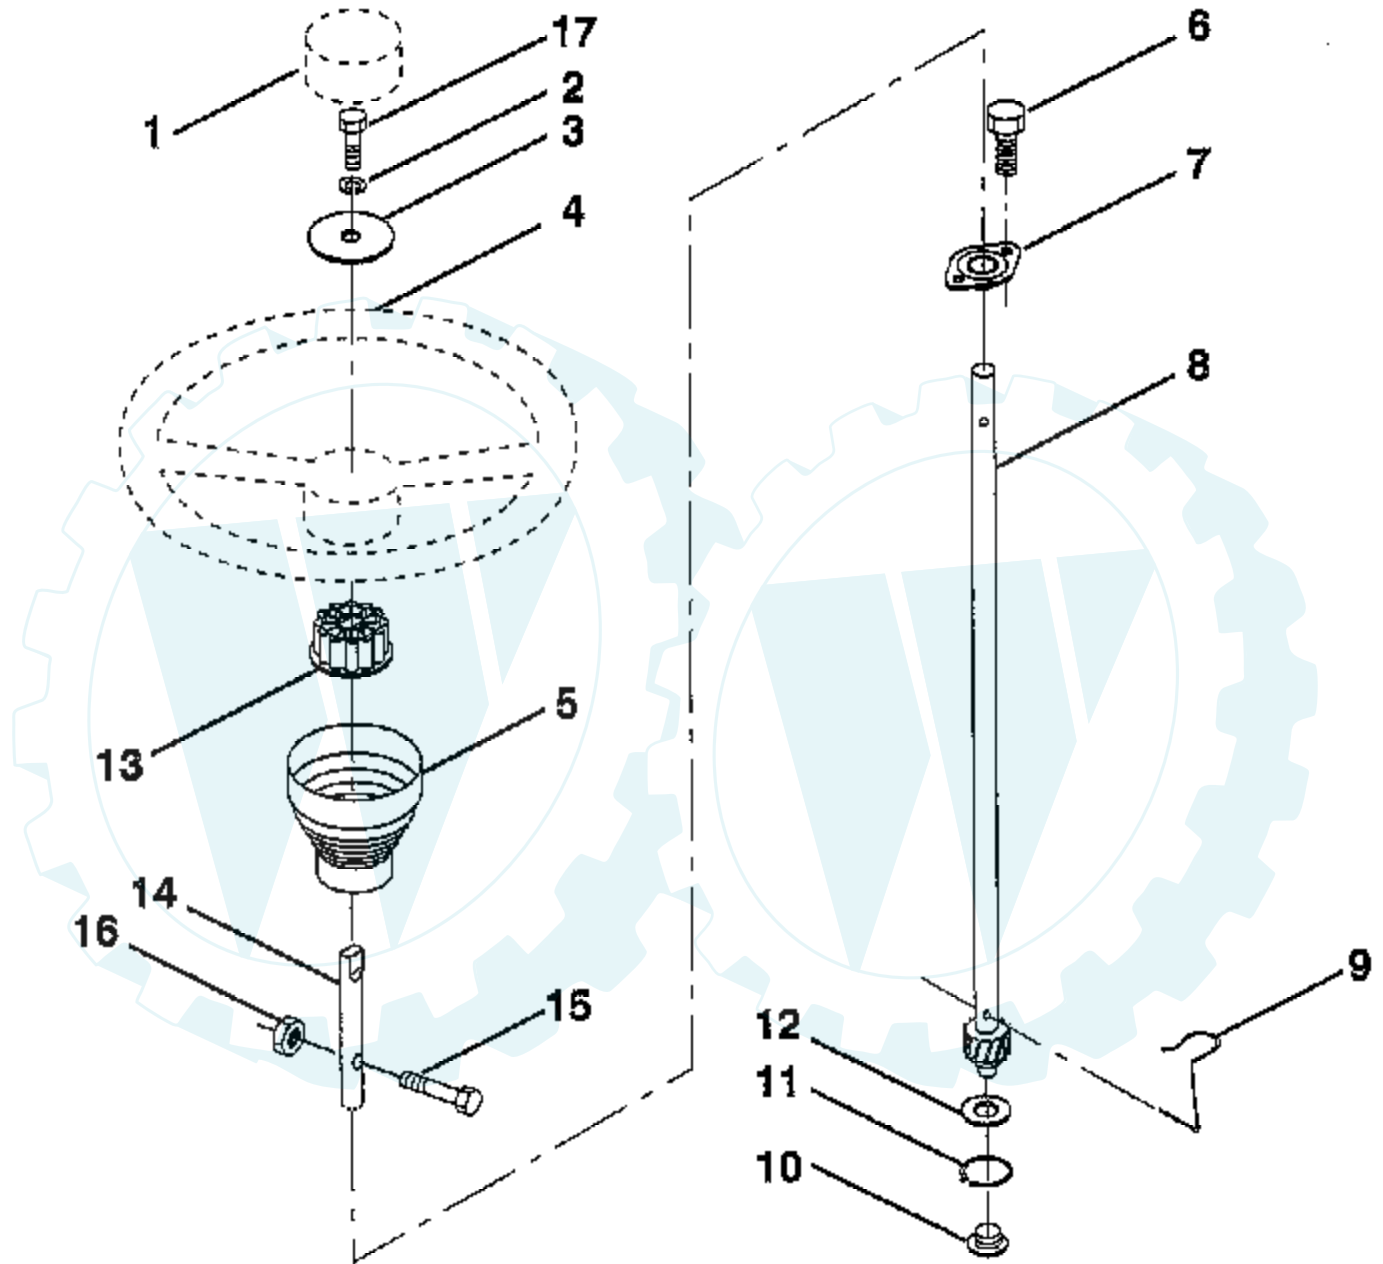

TRACTOR -- MODEL NUMBER RE1136A

STEERING WHEEL

Ref #	Part Number	Qty	Description
1	133742		ST WHL INSERT CAP
2	10040600		LOCKWASHER
3	19133808		WASHER T
4	133741		SUB= 150547
5	121897X		SLEEVE STEERING
6	152927		"SCREW-TT,10-32 FL"
7	155104		BUSHING.STR.623
8	147391		SHAFT.STEERING.LR
9	124210X		STEERING CLIP
10	123438X		BUSHING STEER LWR
11	12000045		RING
12	19211616		WASHER LT
13	100711L		ADAPTER LT
14	153720		EXT SHAFT STEERIN
15	74780520		BOLT
16	73800500		NUT
17	74780616		BOLT