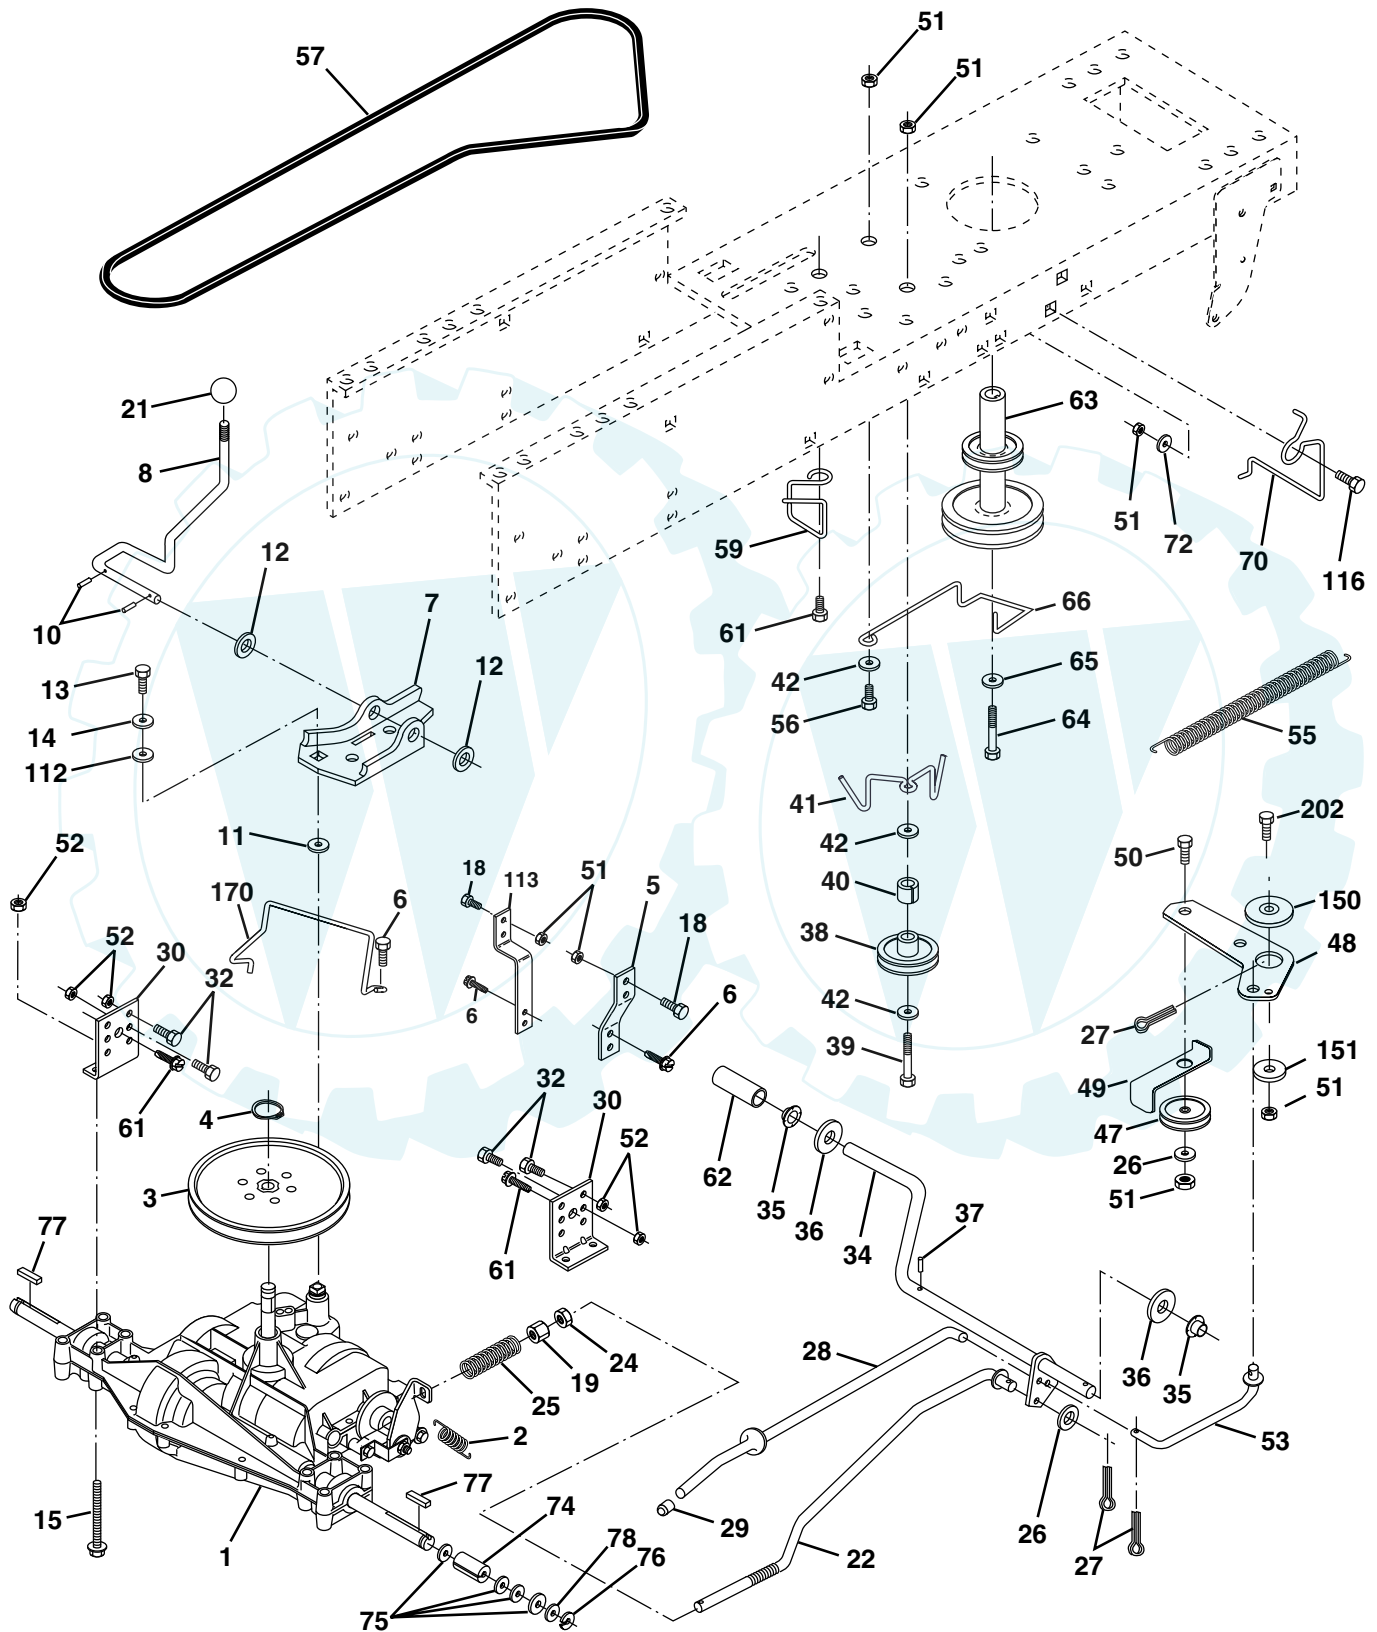

REPAIR PARTS

www.ersatzteil-service.de

TRACTOR - - MODEL NUMBER Q14542C

DRIVE

REPAIR PARTS

TRACTOR - - MODEL NUMBER Q14542C

DRIVE

KEY NO.	PART NO.	DESCRIPTION	KEY NO.	PART NO.	DESCRIPTION
1	-----	Transaxle Dana Model D4360-140 (Order Parts From Transaxle Manufacturer)	42	19131312	Washer 13/32 X 13/16 X 12 Ga
2	146682	Spring Extension Brake	47	127783	Pulley Idler V Groove Plastic
3	123666X	Pulley Transaxle 18" tires	48	154407	Bellcrank Clutch
4	12000028	Ring Retainer # 5100-62	49	123205X	Retainer Belt Style Spring
5	121520X	Strap Torque Rh Pnt Blk	50	74760624	Bolt
6	17060512	Screw 5/16-18 X 3/4	51	73680600	Nut
7	162240	Bracket T/A Saddle Shift	52	73680500	Nut
8	131679	Rod Shifter Black(dana)	53	105710X	Link Clutch 7 66
10	76020416	Pin	55	105709X	Spring Return Clutch 6 75
11	105701X	Washer Plate Shf 388 Sq Hole	56	74760620	Bolt
12	19151216	Washer 15/32 X 3/4 X 16ga	57	160855	V-belt Ground Drive
13	74550412	Bolt 1/4-28 UNF Gr. 8 W/Patch	59	169691	Keeper Belt Chassis Span Ctr.
15	74490544	Bolt Hex Flghd 5/16-18 x Gr. 5	61	17060612	Screw 3/8-16x3/4
14	10040400	Washer	62	8883R	Cover Pedal Blk Round
18	74780616	Bolt Fin Hex 3/8-16 UNC x 1 Gr. 5	63	140186	Pulley Engine
19	73800600	Nut	64	71170764	Bolt, Hex 7/16-20 x 4 Grade 5
21	106933X	Knob Rd 1/2-13 Plstc Thds Blk	65	10040700	Washer, Lock, Hvy Hlcl Spring 7/16
22	130804	Rod Brake Lt	66	154778	Keeper Belt Engine Flproof
24	73350600	Nut	70	134683	Guide Belt Dr Mower Rh
25	106888X	Spring Rod Brake 2 00 Zinc	72	19132012	Washer 13/32 X 1-1/4 X 12 Ga
26	19131016	Washer	74	109502X	Spacer Split
27	76020412	Pin	75	121749X	Washer 25/32 X 1 1/4 X 16 Ga
28	145204	Rod Brake Parking Lt/Yt	76	12000001	E Ring
29	71673	Cap Parking Brake	77	123583X	Key Square 2 0 X 1845/ 1865
30	130807	Bracket Transmission	78	121748X	Washer 25/32 X 1 5/8 X 16ga
32	74760512	Bolt	112	19091210	Washer 9/32 X 3/4 X 10 Ga
34	155071	Shaft Asm Pedal Foot	113	127285X	Strap Torque Lh
35	120183X	Bearing Nylon Blk 629 Id	116	72110610	Bolt, Rdhd Sqnk 3/8-16 x 1.25
36	19211616	Washer	150	165850	Bushing Bellcrank
37	1572H	Roll Pin	151	19133210	Washer 13/32 x 2 x 10 Ga.
38	131494	Pulley Idler Flat	170	173898	Keeper Belt Transaxle PMST/Dana
39	74760644	Bolt Fin Hex 3/8-16 Unc x 2-3/4	202	72110612	Bolt Carr. Sh. 3/8-16 x 1-1/2 Gr. 5
40	4470J	Spacer Split 395 X 59 Bzp			
41	165838	Keeper Belt Idler			

NOTE: All component dimensions given in U.S. inches
1 inch = 25.4 mm