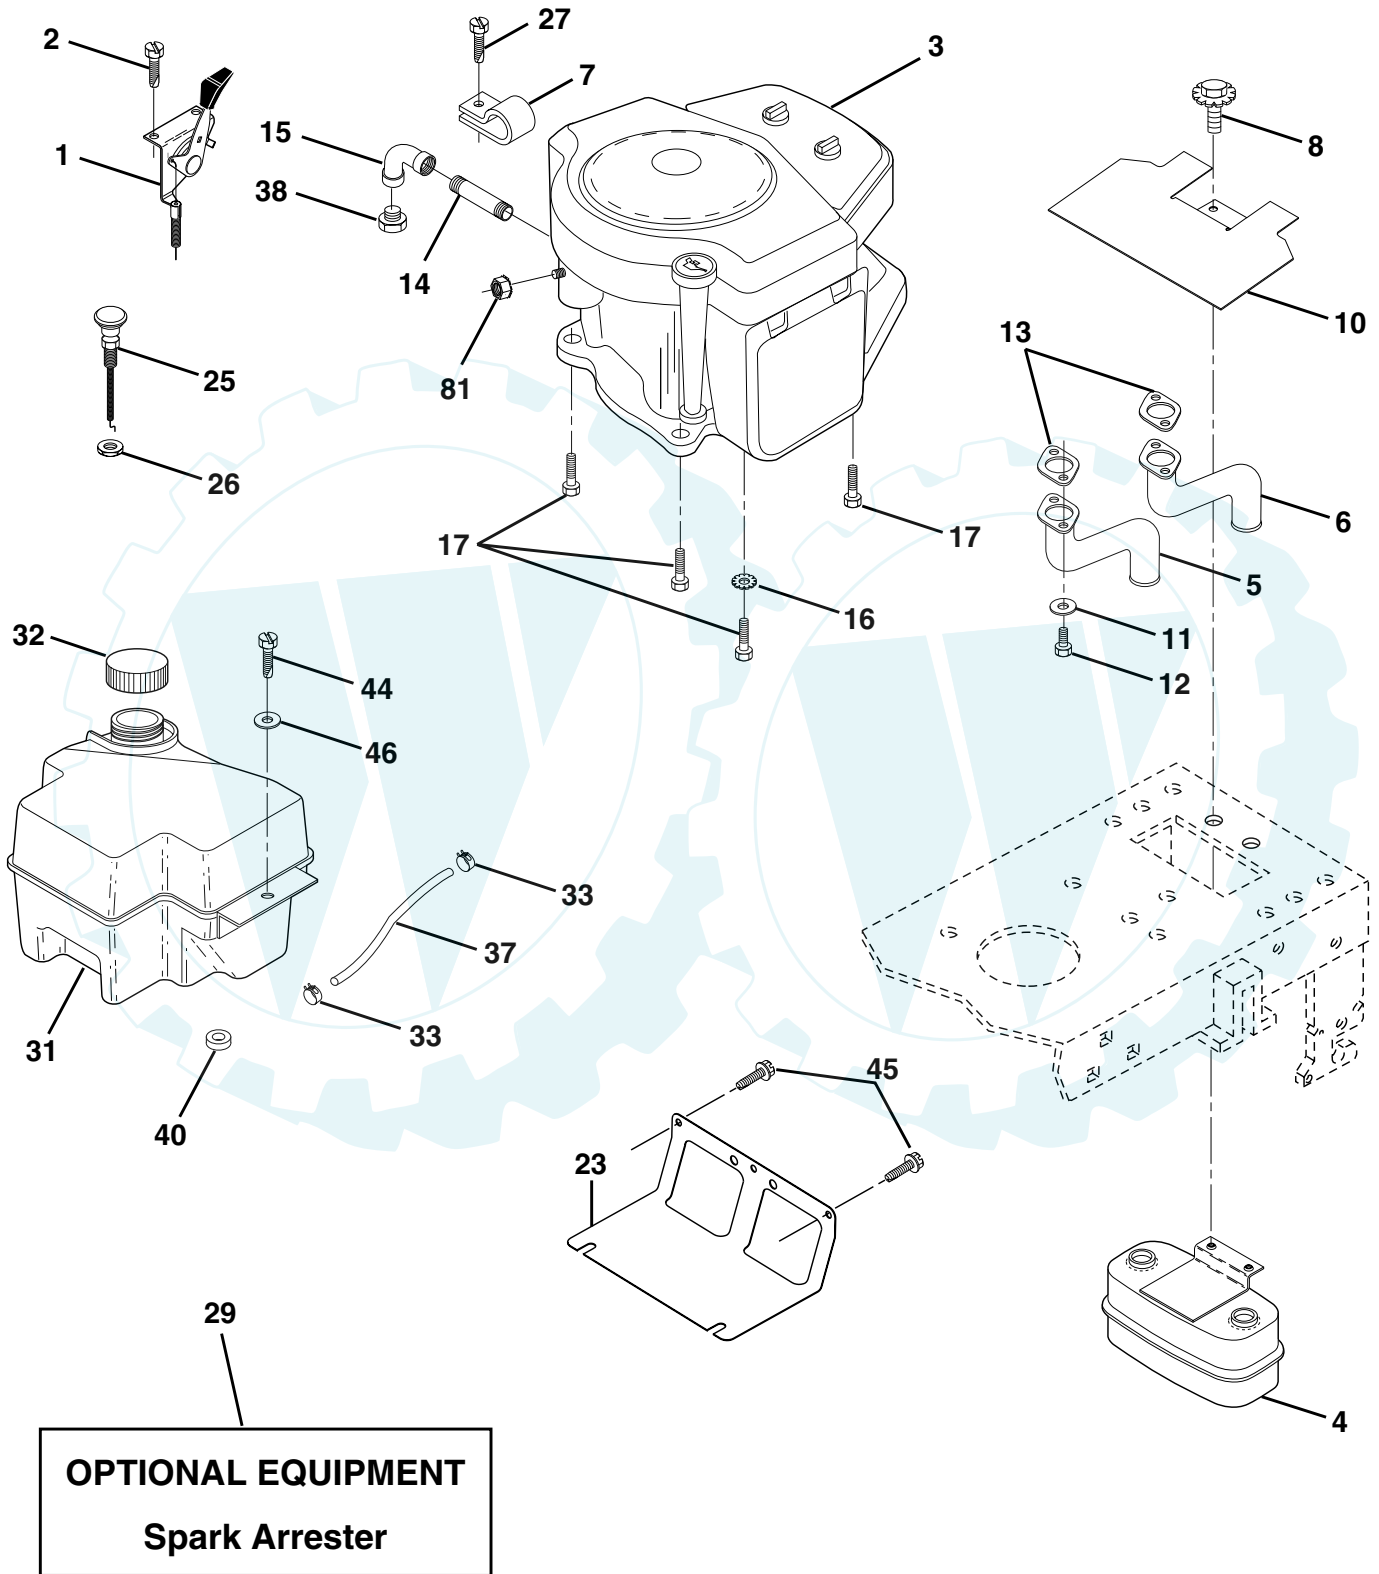

NOTE: All component dimensions given in U.S. inches
1 inch = 25.4 mm

REPAIR PARTS

TRACTOR - - MODEL NUMBER Q14542C

ENGINE

REPAIR PARTS

TRACTOR - - MODEL NUMBER Q14542C

ENGINE

KEY NO.	PART NO.	DESCRIPTION
1	141295	Control Throt 35.5 Lh Flag
2	17720410	Screw Hex Thd Cut 1/4-20x5/8 T
3	-----	Engine Briggs Model 42E707 (Order Parts from Engine Manufacturer)
4	149723	Muffler Exhaust
5	144069	Exhaust Asm. Left
6	144068	Exhaust Asm. Right
7	138129	Clamp Tube Double Engine
8	150176	Bolt 5/16-18unc x 3/4 w/sems
10	145552	Shield Heat
11	10040400	Wash Lock Hvy Hlcl spr 1/4
12	74780412	Bolt Fin Hex 1/4-20 x 3/4
13	165287	Gasket Muffler
14	13280336	Nipple Pipe 4-12"
15	13200300	Elbow Std 90 Degree 3/8-18 Npt
16	11050600	Washer Lock Ext Tooth 3/8
17	17490624	Screw Thdrol 3/8-16 x 1-1/2 Tytt
23	169837	Shield Brn/Dbr Guard
25	145996	Control Choke
26	73920600	Nut Keps 3/8-24 UNF
27	152927	Screw TT #10-32.5 3/8 Flange
29	137180	Arrestor Spark
31	161911	Tank Fuel Front 2.00
32	140527	Cap Fuel
33	123487X	Clamp Hose Blk
37	137040	Line Fuel
38	-----	Plug Oil Drain (Order from engine manufacturer)
40	124028X	Bushing Snap Nyl Blk Fuel Line
44	17670412	Screw Hex wsh Thdrol 1/4-20 x 3/4
45	17000612	Screw Hex Wsh Thdr 3/8-16 x 3/4
46	19091416	Washer 9/32 x 7/8 x 16 Ga.
81	73510400	Nut Keps Hex 1/4-20 Unc