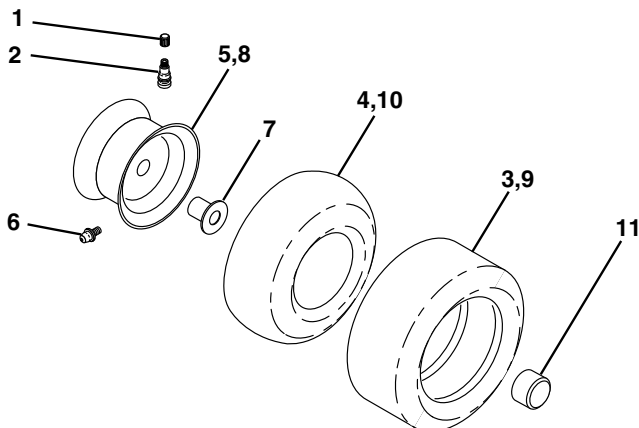

WHEELS & TIRES

KEY NO.	PART NO.	DESCRIPTION
1	59192	Cap Valve Tire
2	65139	Stem Valve
3	106222X	Tire F Ts 15 X 6 0 - 6 Service
4	59904	Tube Front (Service Item Only)
5	106732X427	Rim Asm 6"front White Service
6	278H	Fitting Grease (Front Wheel Only)
7	9040H	Bearing Flange (Front Wheel Only)
8	106108X427	Rim Asm 8"rear White Service
9	106268X	Tire R Ts 18x9.5-8 C Service
10	7152J	Tube Rear (Service Item Only)
11	104757X	Cap Axle Blk 1 50 X 1 00
--	144334	Sealant, Tire (10 oz. Tube)

NOTE: All component dimensions given in U.S. inches
1 inch = 25.4 mm