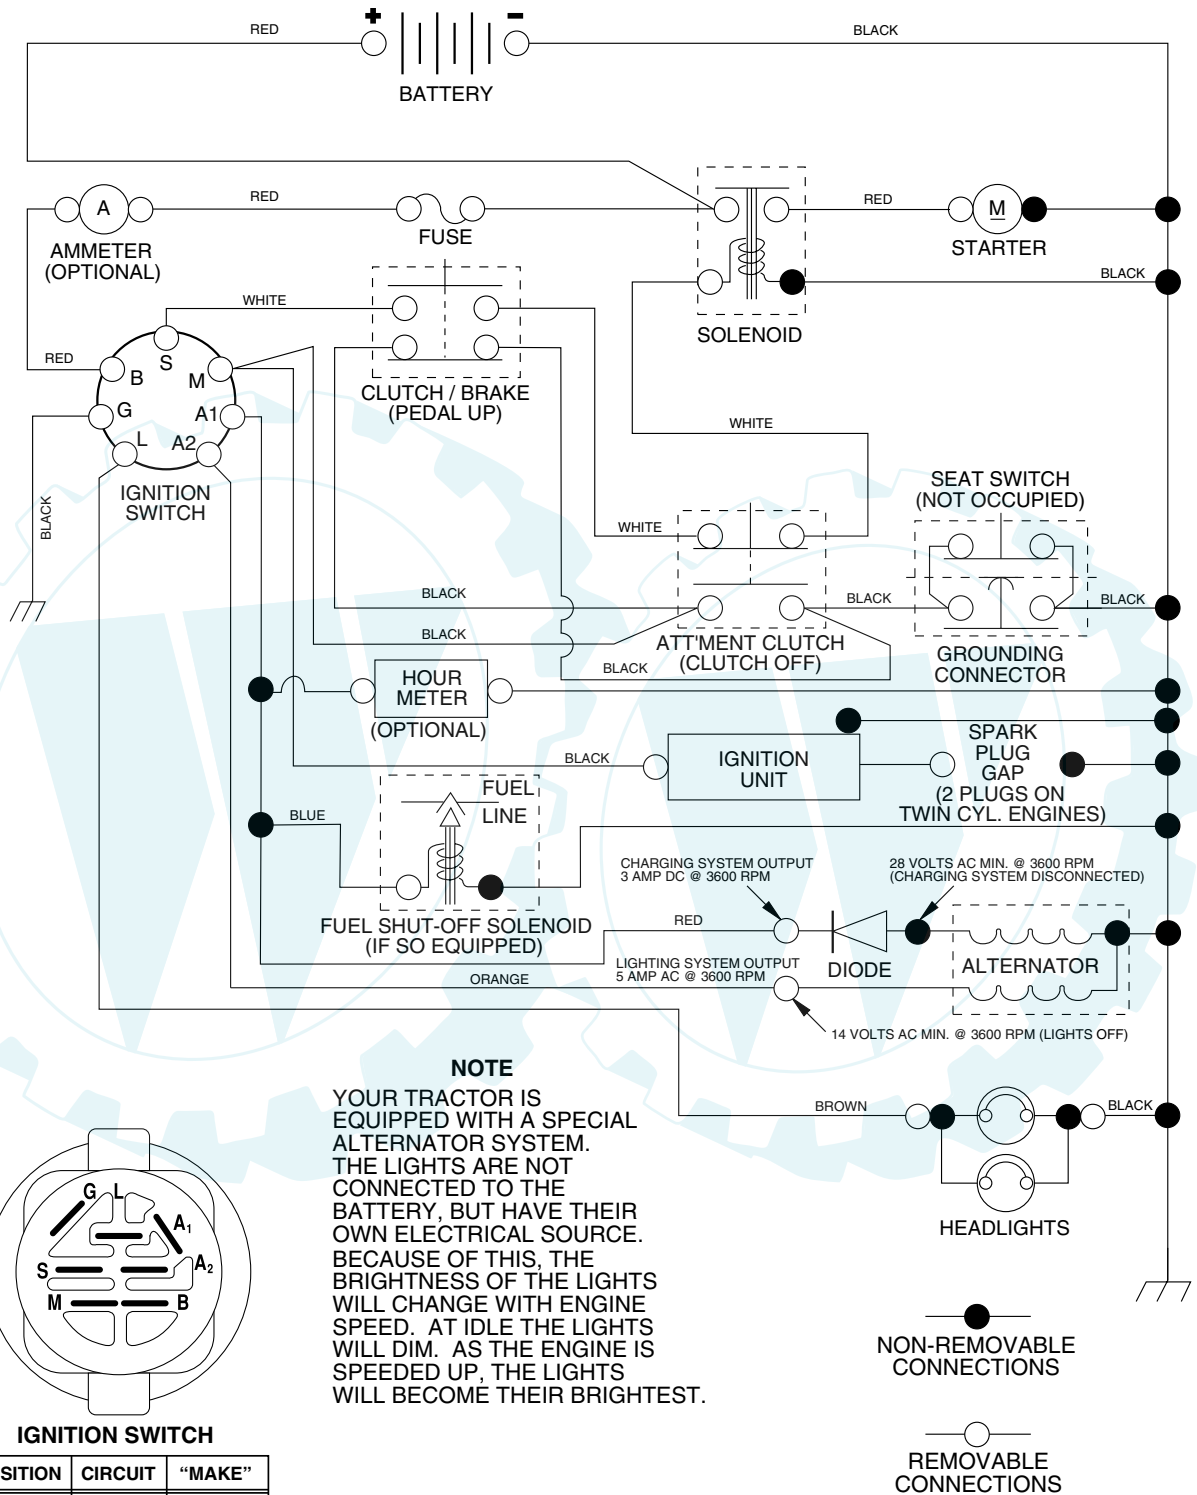

TRACTOR - - MODEL NUMBER Q14542C

SCHEMATIC

REPAIR PARTS

TRACTOR - - MODEL NUMBER Q14542C

ELECTRICAL

TRACTOR - - MODEL NUMBER Q14542C

ELECTRICAL

KEY NO.	PART NO.	DESCRIPTION
1	144925	Battery 12 Volt 25 Amp
2	74760412	Bolt Hex Hd 1/4-20unc X 3/4
8	156417	Case Battery
16	153664	Switch Interlock Push -In
21	166181	Harness Asm Light W/4152J
22	4152J	Bulb Light #1156
24	4799J	Cable Battery 6 Ga 11"red
25	146147	Cable Battery 6 Ga w/16 wire,red
26	166180	Fuse 15 AMP
27	73510400	Nut Keps Hex 1/4-20 unc
28	4207J	Cable Ground 6 Ga 12" black
29	121305X	Switch Plunger Nc Gray
30	163968	Switch Ign
33	140401	Key Ign
40	170217	Harness Ign
41	71110408	Bolt Blk Fin Hex 1/4-20 X 1/2
42	131563	Cover Terminal Red
43	145673	Solenoid
48	140844	Adapter Ammeter Rectangular
52	141940	Protection Wire Loop

NOTE: All component dimensions given in U.S. inches
1 inch = 25.4 mm

REPAIR PARTS

TRACTOR - - MODEL NUMBER Q14542C

MOWER LIFT

REPAIR PARTS

TRACTOR - - MODEL NUMBER Q14542C

MOWER LIFT

KEY NO.	PART NO.	DESCRIPTION
1	159460	Wire Asm Inner/Sprg w/Plunger
2	159471	Shaft Asm Lift
3	105767X	Pin Groove
4	12000002	E Ring #5133-62
5	19211621	Washer 21/32 x 1 x 21 Ga.
6	120183X	Bearing Nylon
7	109413X	Grip Handle
8	124526X	Button Plunger
11	139865	Link Lift Lh
12	139866	Link Lift Rh
13	4939M	Retainer Spring
15	173288	Link Front
16	73350800	Nut Jam Hex 1/2-13 Unc
17	130171	Trunnion Blk Zinc
18	73800800	Nut Lock w/Wsh 1/2-13 Unc
19	139868	Arm Suspension Rear
20	163552	Retainer Spring
31	169865	Bearing Pvt Lift Spherical
32	73540600	Nut Crownlock 3/8-24