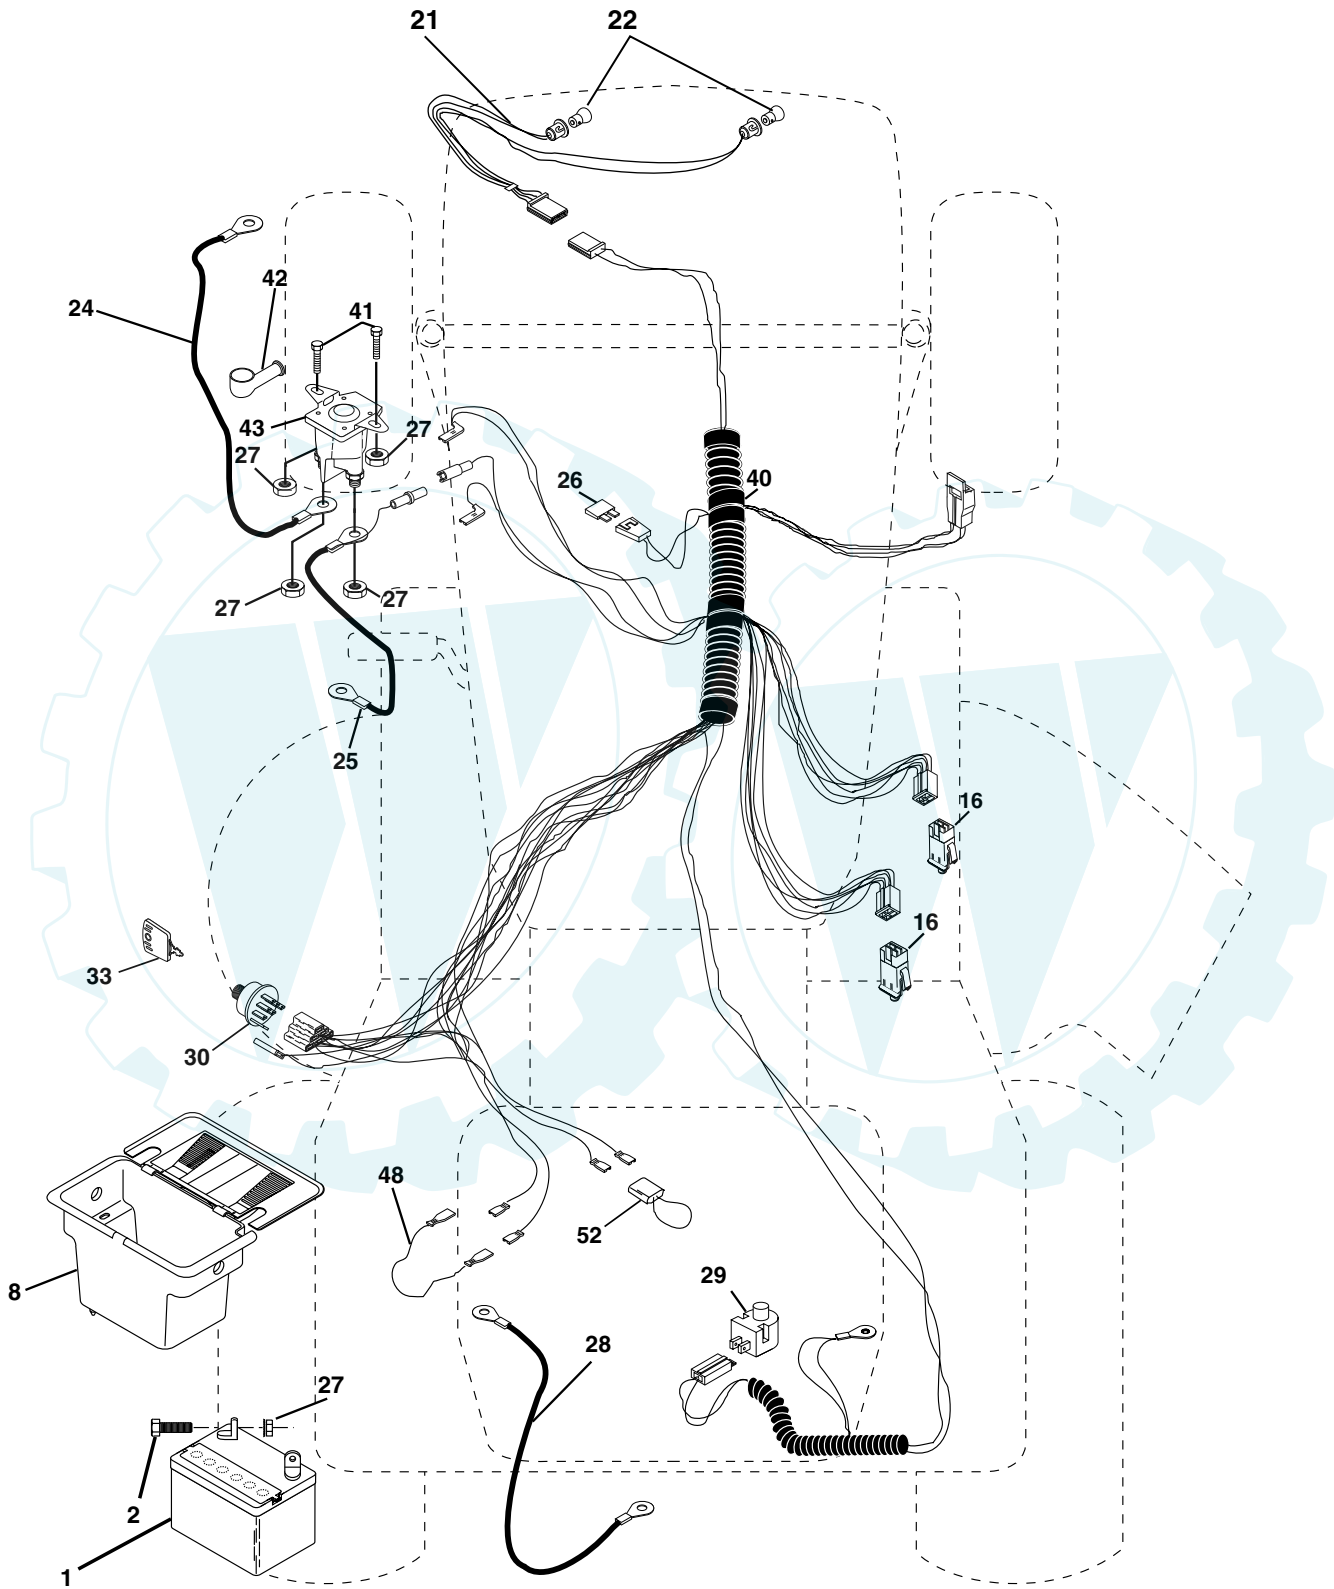

TRACTOR - - MODEL NUMBER Q14542C

SCHEMATIC

REPAIR PARTS

TRACTOR - - MODEL NUMBER Q14542C

ELECTRICAL

TRACTOR - - MODEL NUMBER Q14542C

ELECTRICAL

KEY NO.	PART NO.	DESCRIPTION
1	144925	Battery 12 Volt 25 Amp
2	74760412	Bolt Hex Hd 1/4-20unc X 3/4
8	156417	Case Battery
16	153664	Switch Interlock Push -In
21	166181	Harness Asm Light W/4152J
22	4152J	Bulb Light #1156
24	4799J	Cable Battery 6 Ga 11"red
25	146147	Cable Battery 6 Ga w/16 wire,red
26	166180	Fuse 15 AMP
27	73510400	Nut Keps Hex 1/4-20 unc
28	4207J	Cable Ground 6 Ga 12" black
29	121305X	Switch Plunger Nc Gray
30	163968	Switch Ign
33	140401	Key Ign
40	170217	Harness Ign
41	71110408	Bolt Blk Fin Hex 1/4-20 X 1/2
42	131563	Cover Terminal Red
43	145673	Solenoid
48	140844	Adapter Ammeter Rectangular
52	141940	Protection Wire Loop

NOTE: All component dimensions given in U.S. inches
1 inch = 25.4 mm

REPAIR PARTS

TRACTOR - - MODEL NUMBER Q14542C

MOWER LIFT

REPAIR PARTS

TRACTOR - - MODEL NUMBER Q14542C

MOWER LIFT

KEY NO.	PART NO.	DESCRIPTION
1	159460	Wire Asm Inner/Sprg w/Plunger
2	159471	Shaft Asm Lift
3	105767X	Pin Groove
4	12000002	E Ring #5133-62
5	19211621	Washer 21/32 x 1 x 21 Ga.
6	120183X	Bearing Nylon
7	109413X	Grip Handle
8	124526X	Button Plunger
11	139865	Link Lift Lh
12	139866	Link Lift Rh
13	4939M	Retainer Spring
15	173288	Link Front
16	73350800	Nut Jam Hex 1/2-13 Unc
17	130171	Trunnion Blk Zinc
18	73800800	Nut Lock w/Wsh 1/2-13 Unc
19	139868	Arm Suspension Rear
20	163552	Retainer Spring
31	169865	Bearing Pvt Lift Spherical
32	73540600	Nut Crownlock 3/8-24