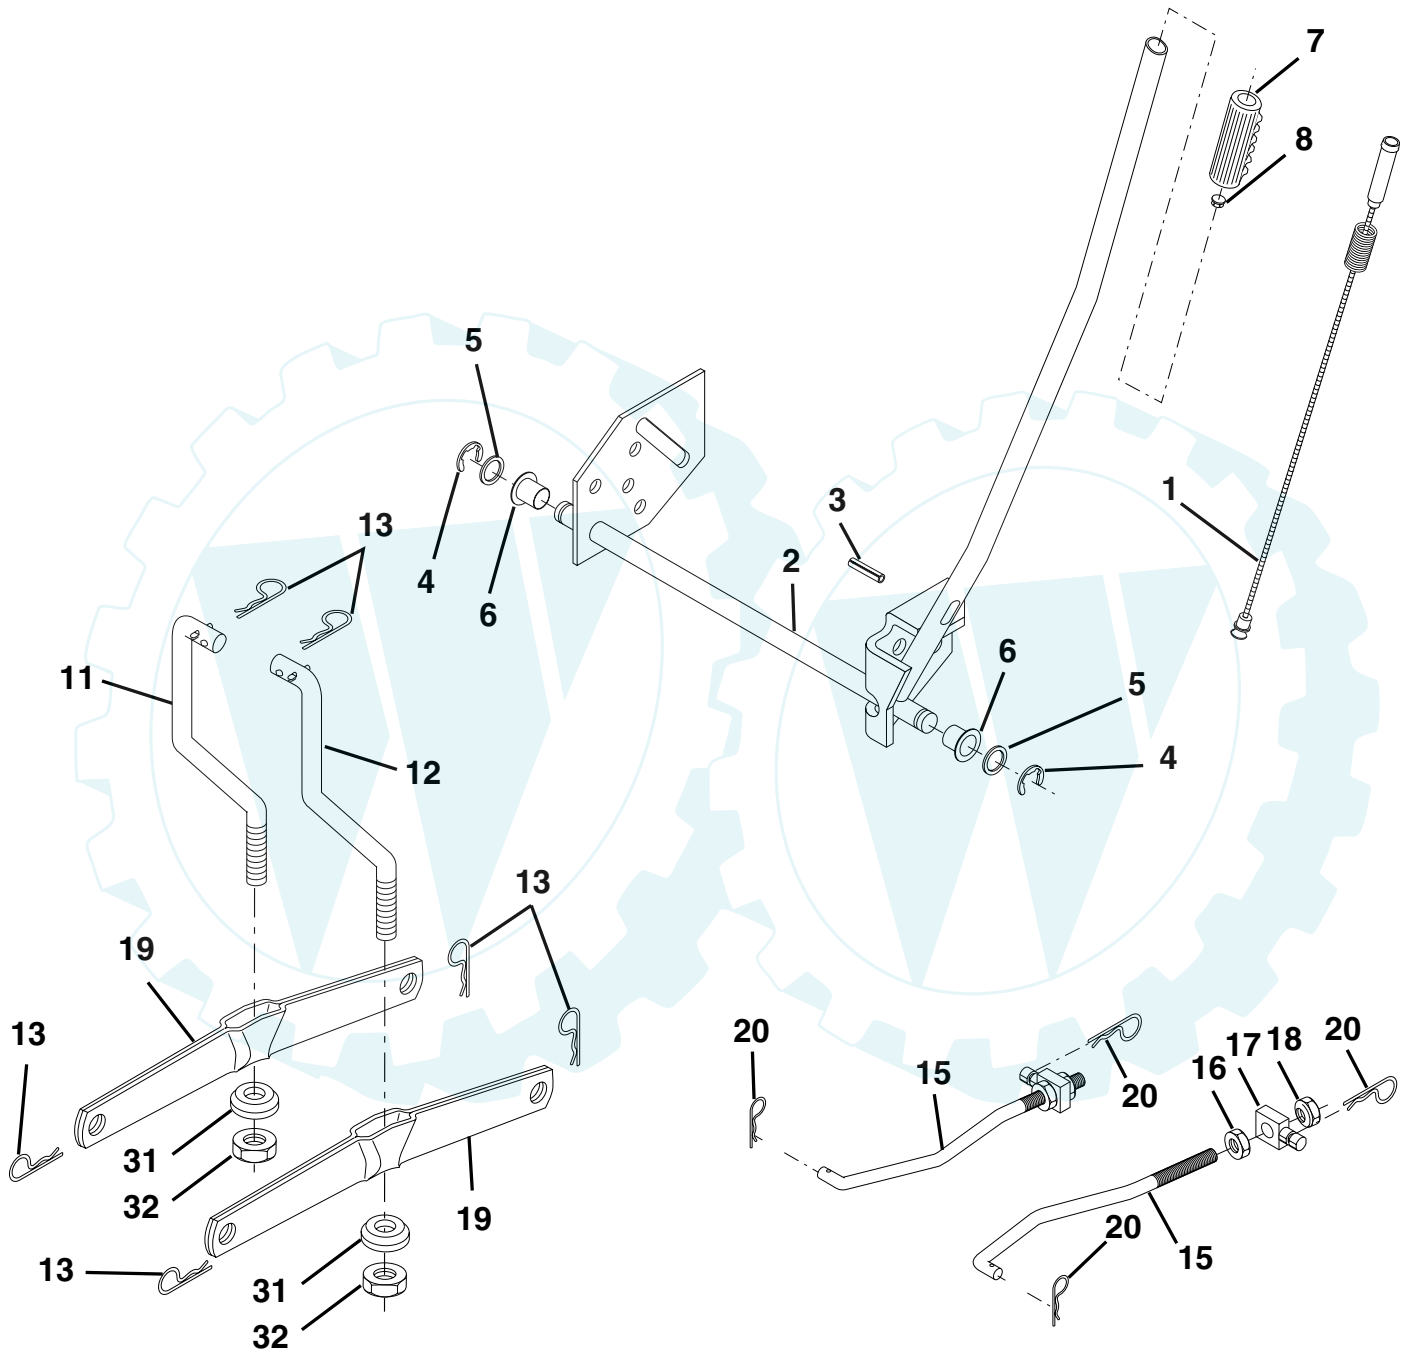

NOTE: All component dimensions given in U.S. inches
1 inch = 25.4 mm

TRACTOR - - MODEL NUMBER Q14542C

DECALS

KEY NO.	PART NO.	DESCRIPTION
1	156867	Decal Instruction Operat English
2	172375	Decal Ins Strg Wh
3	172368	Decal Hood Rh
4	172369	Decal Hood Lh
6	168427	Decal, Battery Power Pro
7	172376	Decal Panel Side
8	174213	Decal Replacement Parts
9	172372	Decal Fender Logo
10	157002	Decal Danger English
11	4900J	Decal Clutch/brake English

WHEELS & TIRES

KEY NO.	PART NO.	DESCRIPTION
1	59192	Cap Valve Tire
2	65139	Stem Valve
3	106222X	Tire F Ts 15 X 6 0 - 6 Service
4	59904	Tube Front (Service Item Only)
5	106732X427	Rim Asm 6"front White Service
6	278H	Fitting Grease (Front Wheel Only)
7	9040H	Bearing Flange (Front Wheel Only)
8	106108X427	Rim Asm 8"rear White Service
9	106268X	Tire R Ts 18x9.5-8 C Service
10	7152J	Tube Rear (Service Item Only)
11	104757X	Cap Axle Blk 1 50 X 1 00
--	144334	Sealant, Tire (10 oz. Tube)

NOTE: All component dimensions given in U.S. inches
1 inch = 25.4 mm

REPAIR PARTS

TRACTOR - - MODEL NUMBER Q14542C

MOWER LIFT

REPAIR PARTS

TRACTOR - - MODEL NUMBER Q14542C

MOWER LIFT

KEY NO.	PART NO.	DESCRIPTION
1	159460	Wire Asm Inner/Sprg w/Plunger
2	159471	Shaft Asm Lift
3	105767X	Pin Groove
4	12000002	E Ring #5133-62
5	19211621	Washer 21/32 x 1 x 21 Ga.
6	120183X	Bearing Nylon
7	109413X	Grip Handle
8	124526X	Button Plunger
11	139865	Link Lift Lh
12	139866	Link Lift Rh
13	4939M	Retainer Spring
15	173288	Link Front
16	73350800	Nut Jam Hex 1/2-13 Unc
17	130171	Trunnion Blk Zinc
18	73800800	Nut Lock w/Wsh 1/2-13 Unc
19	139868	Arm Suspension Rear
20	163552	Retainer Spring
31	169865	Bearing Pvt Lift Spherical
32	73540600	Nut Crownlock 3/8-24