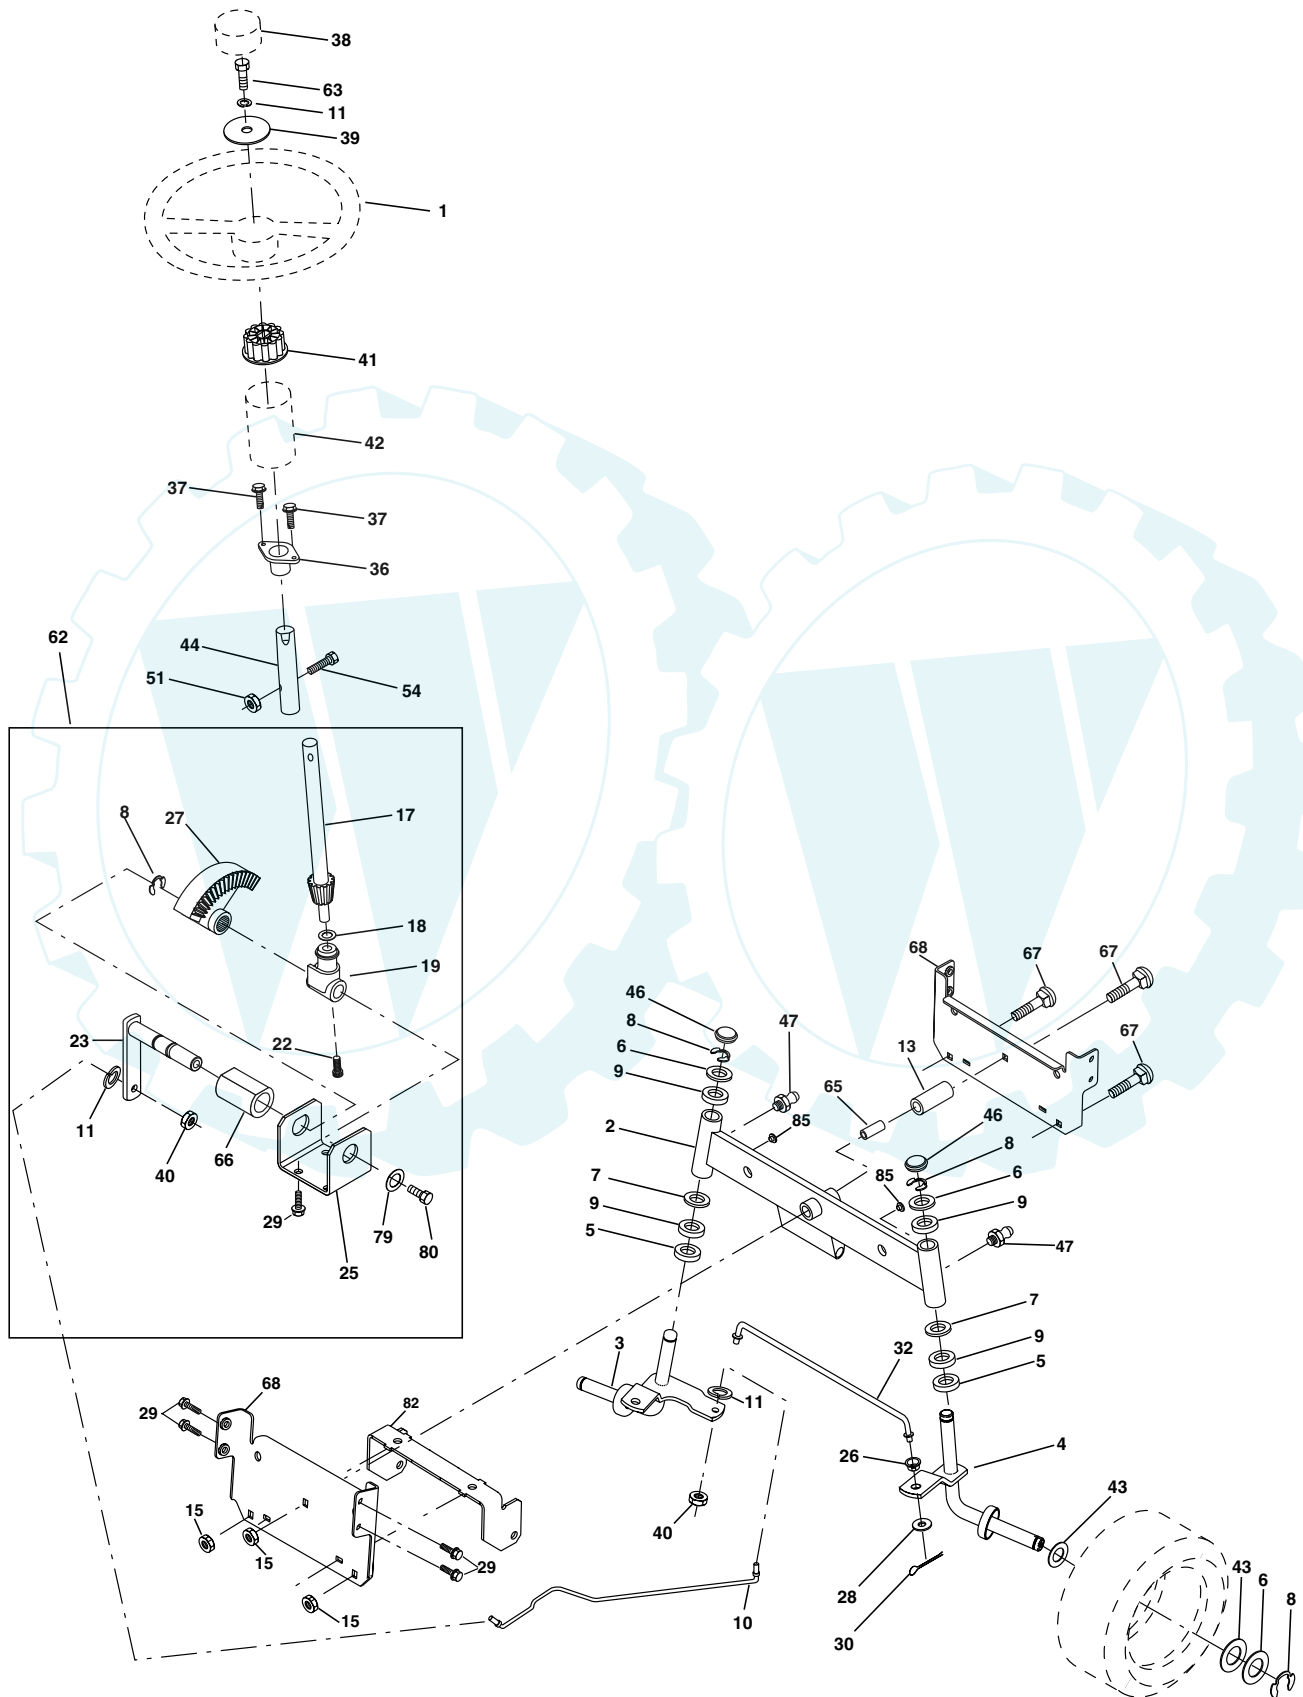

REPAIR PARTS

TRACTOR - - MODEL NUMBER Q14542C

STEERING ASSEMBLY

TRACTOR - - MODEL NUMBER Q14542C

STEERING ASSEMBLY

KEY NO.	PART NO.	DESCRIPTION
1	140044	Wheel Steering Auto Black
2	154427	Axle Asm Front
3	156483	Spindle Asm Lh
4	157473	Spindle Asm Rh
5	6266H	Bearing Race Thrust Harden
6	121748X	Washer 25/32 X 1 5/8 X 16ga
7	19272016	Washer 27/32 X 1 1/4 X 16 Ga
8	12000029	Ring Klip #t5304-75
9	3366R	Bearing Col Strg Blk
10	169832	Link Drag Extended
11	10040600	Lockwasher
13	136518	Spacer Bearing Axle Front
15	145212	Hex Flange Lock
17	156546	Shaft Asm Strg 5/8 X 15 19 Lt
18	57079	Washer Thrust 515x 750x 033
19	160395	Support Shaft
22	165857	Screw Hex Wsh Hd Torx
23	165851	Shaft Asm Pittman
25	154406	Bracket Steering
26	126847X	Bushing Rod Tie Blk Lt
27	136874	Gear Sector
28	19131416	Washer 13/32 X 7/8 X 16ga
29	17060612	Screw 3/8-16x3/4
30	76020412	Pin
32	130465	Rod Tie Wire Form 19 75 Mech
36	155099	Bushing Strg 5/8 Id Dash
37	152927	Screw TT #10-32 x 5 x 3/8 Flange
38	140045	Insert Cap Strg
39	19133812	Washer 13/32 x 2-3/8 x 12 Ga
40	7810H	Locknut Center
41	100711L	Adaptor Wheel Strg 640/ 635id
42	145054X428	Boot Dash Steering
43	121749X	Washer 25/32 X 1 1/4 X 16 Ga
44	153720	Extension Steering Non-Adjust
46	121232X	Cap Spindle Fr Top Blk
47	6855M	Fitting Grease
51	73800500	Nut Lock Hex W/Ins.
54	74780520	Bolt Fin Hex 5/16-18 Unc P
62	167902	Kit Steering Assembly Service
63	74780616	Bolt Fin Hex 3/8-16unc x Gr. 5
65	160367	Spacer Brace Axle
66	154404	Bearing Arm Pittman
67	72140618	Bolt Rdhd Sq 3/8-16 Unc x 2-3/4
68	169827	Brace Axle
79	19132012	Washer 13/32 x 1-1/4 x 12 Ga
80	74950612	Bolt Hex Nylon 3/8-16 x 3/4
82	169835	Bracket Susp Chassis Front
85	133835	Fastner Christmas Tree

NOTE: All component dimensions given in U.S. inches
1 inch = 25.4 mm