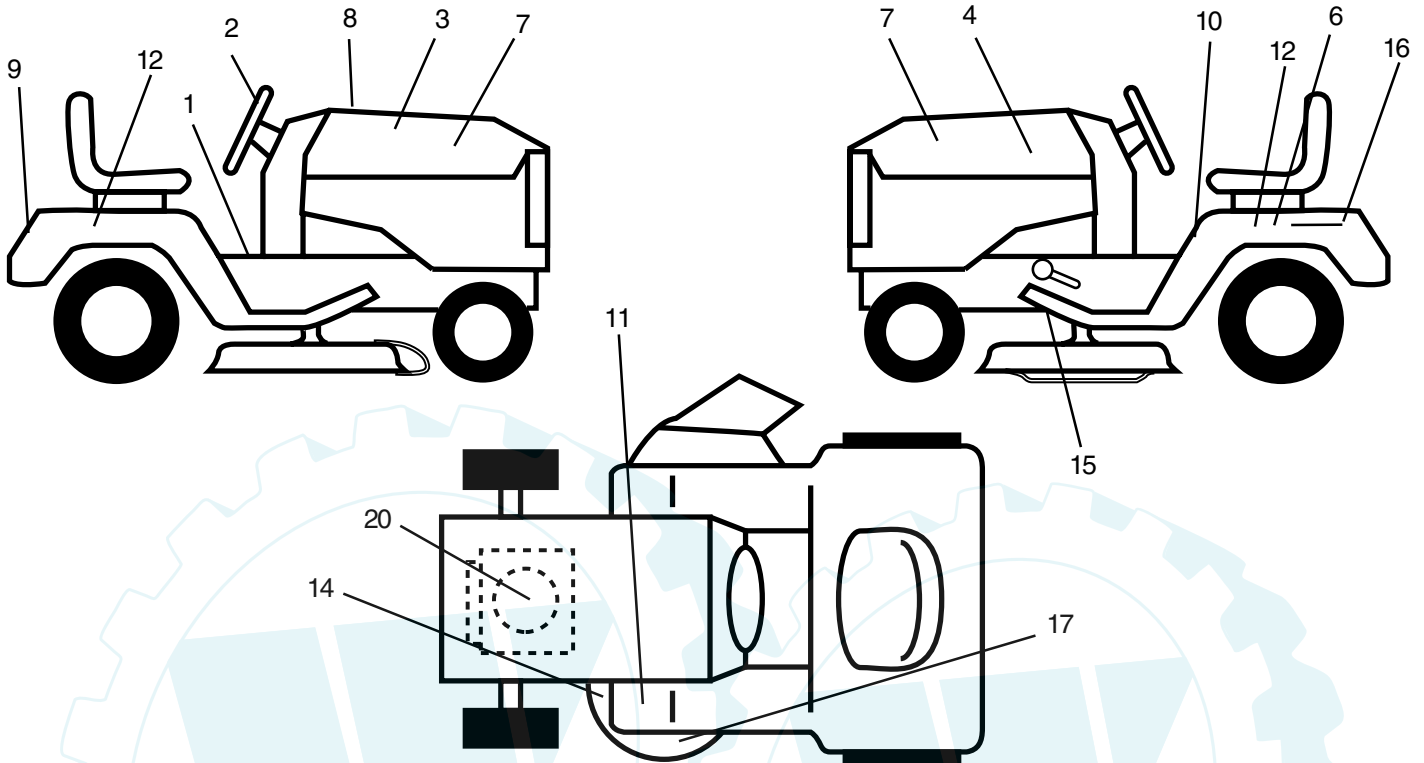

TRACTOR - - MODEL NUMBER Q14542C

DECALS

KEY NO.	PART NO.	DESCRIPTION
1	156867	Decal Instruction Operat English
2	172375	Decal Ins Strg Wh
3	172368	Decal Hood Rh
4	172369	Decal Hood Lh
6	168427	Decal, Battery Power Pro
7	172376	Decal Panel Side
8	174213	Decal Replacement Parts
9	172372	Decal Fender Logo
10	157002	Decal Danger English
11	4900J	Decal Clutch/brake English

KEY NO.	PART NO.	DESCRIPTION
12	172373	Decal Fender
14	160396	Decal V-belt Schematic 42"
15	146046	Decal Schematic
16	145005	Decal Battery Danger/Poison
17	134999	Decal Deck Enviro
20	169552	Decal HP Engine
--	138311	Decal Lift Handle
--	131864	Pad Footrest
--	174823	Manual Owner's English