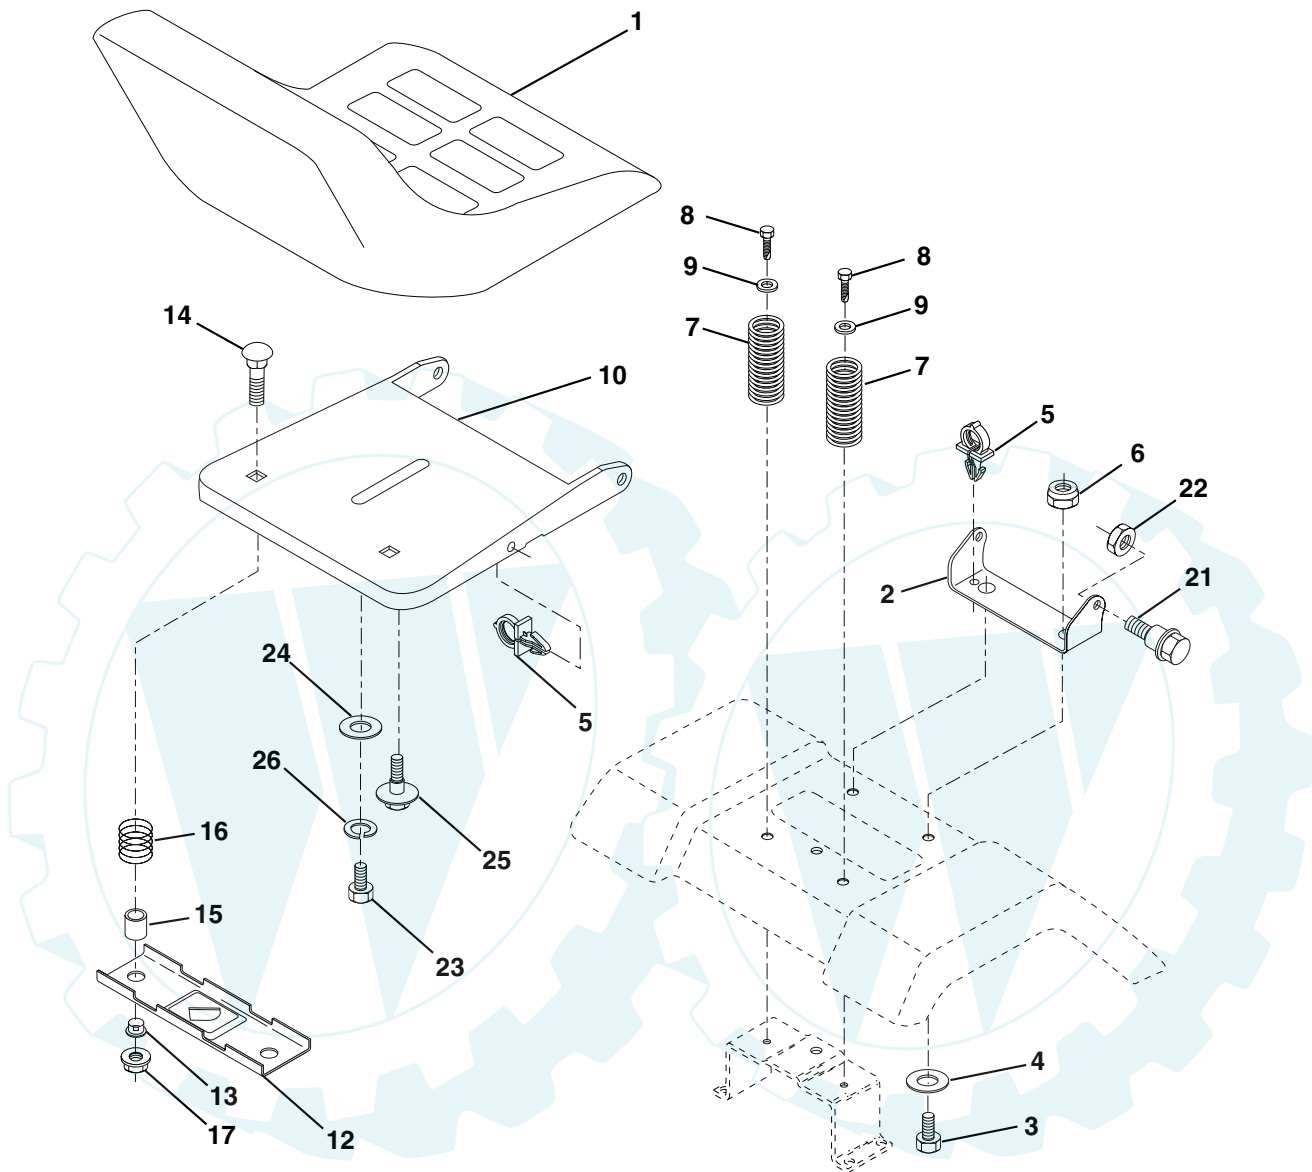

NOTE: All component dimensions given in U.S. inches
1 inch = 25.4 mm

REPAIR PARTS

TRACTOR - - MODEL NUMBER Q14542C

ENGINE

REPAIR PARTS

TRACTOR - - MODEL NUMBER Q14542C

ENGINE

KEY NO.	PART NO.	DESCRIPTION
1	141295	Control Throt 35.5 Lh Flag
2	17720410	Screw Hex Thd Cut 1/4-20x5/8 T
3	-----	Engine Briggs Model 42E707 (Order Parts from Engine Manufacturer)
4	149723	Muffler Exhaust
5	144069	Exhaust Asm. Left
6	144068	Exhaust Asm. Right
7	138129	Clamp Tube Double Engine
8	150176	Bolt 5/16-18unc x 3/4 w/sems
10	145552	Shield Heat
11	10040400	Wash Lock Hvy Hlcl spr 1/4
12	74780412	Bolt Fin Hex 1/4-20 x 3/4
13	165287	Gasket Muffler
14	13280336	Nipple Pipe 4-12"
15	13200300	Elbow Std 90 Degree 3/8-18 Npt
16	11050600	Washer Lock Ext Tooth 3/8
17	17490624	Screw Thdrol 3/8-16 x 1-1/2 Tytt
23	169837	Shield Brn/Dbr Guard
25	145996	Control Choke
26	73920600	Nut Keps 3/8-24 UNF
27	152927	Screw TT #10-32.5 3/8 Flange
29	137180	Arrestor Spark
31	161911	Tank Fuel Front 2.00
32	140527	Cap Fuel
33	123487X	Clamp Hose Blk
37	137040	Line Fuel
38	-----	Plug Oil Drain (Order from engine manufacturer)
40	124028X	Bushing Snap Nyl Blk Fuel Line
44	17670412	Screw Hex wsh Thdrol 1/4-20 x 3/4
45	17000612	Screw Hex Wsh Thdr 3/8-16 x 3/4
46	19091416	Washer 9/32 x 7/8 x 16 Ga.
81	73510400	Nut Keps Hex 1/4-20 Unc

NOTE: All component dimensions given in U.S. inches
1 inch = 25.4 mm

REPAIR PARTS

TRACTOR - - MODEL NUMBER Q14542C

SEAT ASSEMBLY

KEY NO.	PART NO.	DESCRIPTION
1	127427	Seat
2	140551	Bracket Pnt Pivot Seat (blk)
3	71110616	Bolt
4	19131610	Washer 13/32 x 1 x 10 Ga
5	145006	Clip Push-In Hinged
6	73800600	Nut
7	124181X	Spring Seat Cprsn 2 250 Blk Zi
8	17000616	Screw 3/8-16 x 1.5
9	19131614	Washer 13/32 x 1 x 14 Ga
10	155925	Pan Pnt Seat (blk)
12	121246X	Bracket Pnt Mounting Switch
13	121248X	Bushing Snap Blk Nyl 50 Id