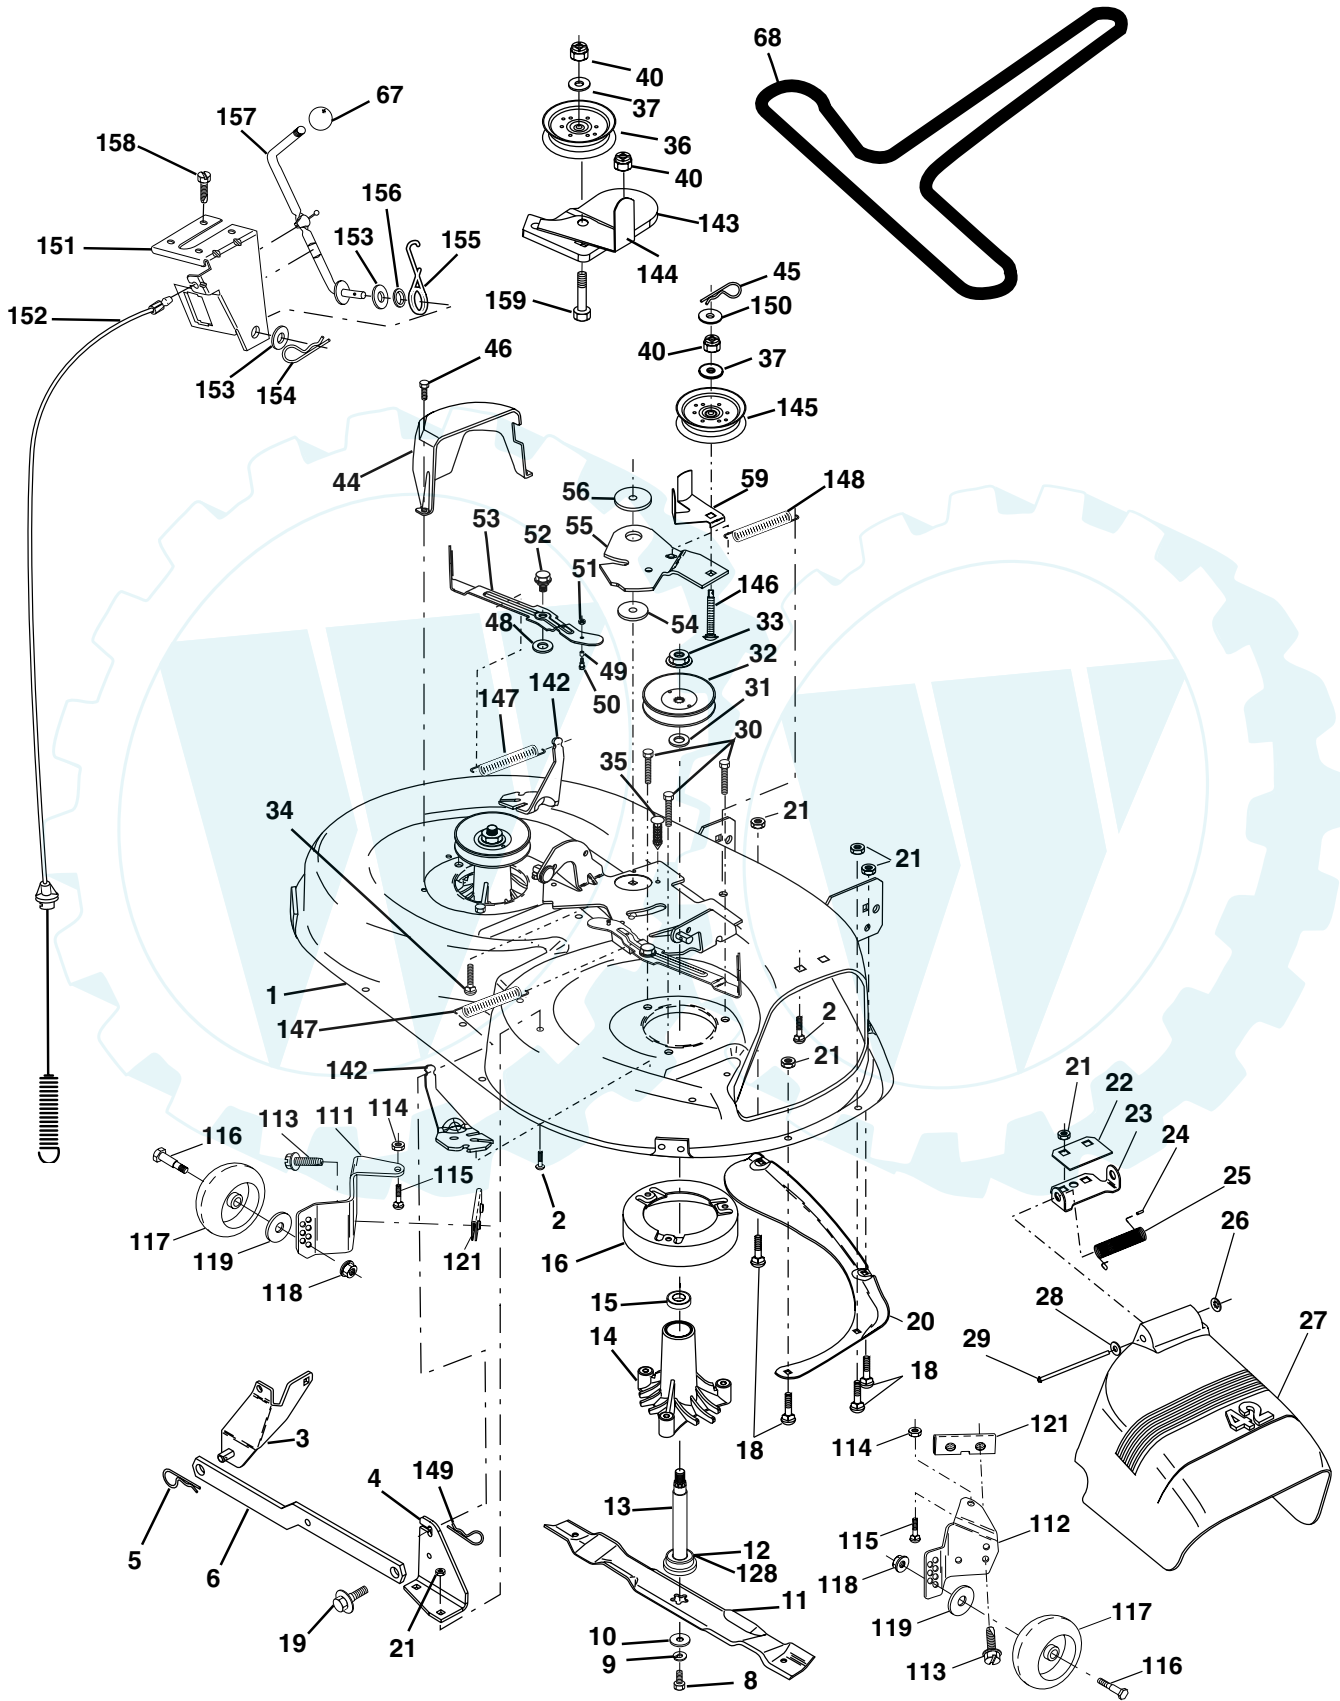

REPAIR PARTS

www.ersatzteil-service.de

TRACTOR - - MODEL NUMBER Q14542C

MOWER DECK

TRACTOR - - MODEL NUMBER Q14542C

MOWER DECK

KEY NO.	PART NO.	DESCRIPTION	KEY NO.	PART NO.	DESCRIPTION
1	165892	Mower Deck Assembly, 42"	53	131845	Arm Assembly, Pad, Brake
2	72140506	Bolt	54	133943	Washer, Hardened
3	138017	Bracket Asm Fr. Sway Bar 3/42	55	155046	Arm, Idler
4	165460	Bracket Asm Deck 42" Sway Bar	56	165723	Spacer, Retainer
5	4939M	Retainer Spring	59	141043	Guard TUV Idler
6	130832	Arm, Suspension, Rear	67	106932X	Knob
8	850857	Bolt 3/8-24 x 25 Grade 8 patched	68	144959	V-Belt, 42" Mower
9	10030600	Washer, Lock	111	155197	Bracket, Gauge, Wheel LH
10	140296	Washer, Hardened	112	155198	Bracket, Gauge, Wheel RH
11	138498	Blade	113	17060512	Screw 5/16 - 18 x 3/4
12	129895	Bearing, Ball #6204	114	73510500	Nut, Keps 5/16 - 18 UNC
13	137645	Shaft Assembly, Mandrel, Vented	115	72110504	Bolt, Carriage 5/16-18 x 1/2
14	128774	Housing, Mandrel, Vented	116	4898H	Bolt, Shoulder
15	110485X	Bearing, Ball, Mandrel	117	165746	Wheel, Gauge
16	140329	Stripper, Vented Mower Deck	118	73930600	Nut Centerlock 3/8-16
18	72140505	Bolt, Carriage 5/16-18 x 5/8	119	19121414	Washer 3/8 x 7/8 x 14 Ga.
19	132827	Bolt, Shoulder	121	143723	Bracket, Extruded
20	159770	Baffle, Vortex	128	153390	Washer, Felt
21	73680500	Nut	142	165890	Arm Spring Brake Mower
22	134753	Stiffener Bracket	143	157109	Bracket Arm Idler 42"
23	131267	Bracket, Deflector Mower 42"	144	158634	Keeper Belt 42" Clutch Cable
24	105304X	Cap, Sleeve 80 x 112 Blk Mower	145	165888	Pulley Idler Flat
25	123713X	Spring, Torsion, Deflector 2 52	146	165891	Bolt Carriage Idler
26	110452X	Nut, Push Phos & Oil	147	131335	Spring Extension
27	130968X428	Shield, Deflector 42" Blk	148	169022	Spring Return Idler
28	19111016	Washer 11/32 x 5/8 x 16 Gauge	149	165898	Retainer Spring Yellow
29	131491	Rod, Hinge 42" 6 75 W/G	150	19091216	Washer 9/32 x 3/4 x 16 Ga.
30	157722	Screw Thdrol Washer Head	151	169670	Bracket Clutch Cable
31	129963	Washer, Spacer Mower Vented	152	169676	Clutch Cable 42"
32	153535	Pulley, Mandrel	153	169674	Washer Flat 3/8" Type B
33	137266	Nut, Toplock 9/16	154	169675	Spring Retainer
34	72110614	Bolt	155	169671	Spring Retention LVR CLTCH CAB
35	133835	Fastener, Christmas Tree	156	169672	Spacer Clutch Cable
36	131494	Pulley, Idler, Flat	157	169669	Rod Clutch Cable 3/8"
37	19131316	Washer 13/32 x 13/16 x 16 Gauge	158	17720410	Screw Hex Thd Cut 1/4-20 x 5/8
40	73680600	Nut	159	72140614	Bolt Rdhd Sqn 3/8-16 UNC x 1-3/4
44	140088	Guard, Mandrel, LH	--	130794	Mandrel Assembly (Includes Key Numbers 8-10, 12-15, 31 and 33)
45	4497H	Retainer	--	171491	Mower Deck, Complete (Standard Deck - Order separately mulcher plate and gauge wheel components Key Nos. 101-106, and 111-121)
46	137729	Screw, Thdrol 1/4-20 x 5/8 T			
48	133944	Washer, Hardened			
49	155066	Roller Assembly, Cam Follower			
50	131340	Bolt, Shoulder #10-24 Grade 5			
51	69180	Locknut			
52	139888	Bolt, Shoulder 5/16-18 UNC			

NOTE: All component dimensions given in U.S. inches
1 inch = 25.4 mm