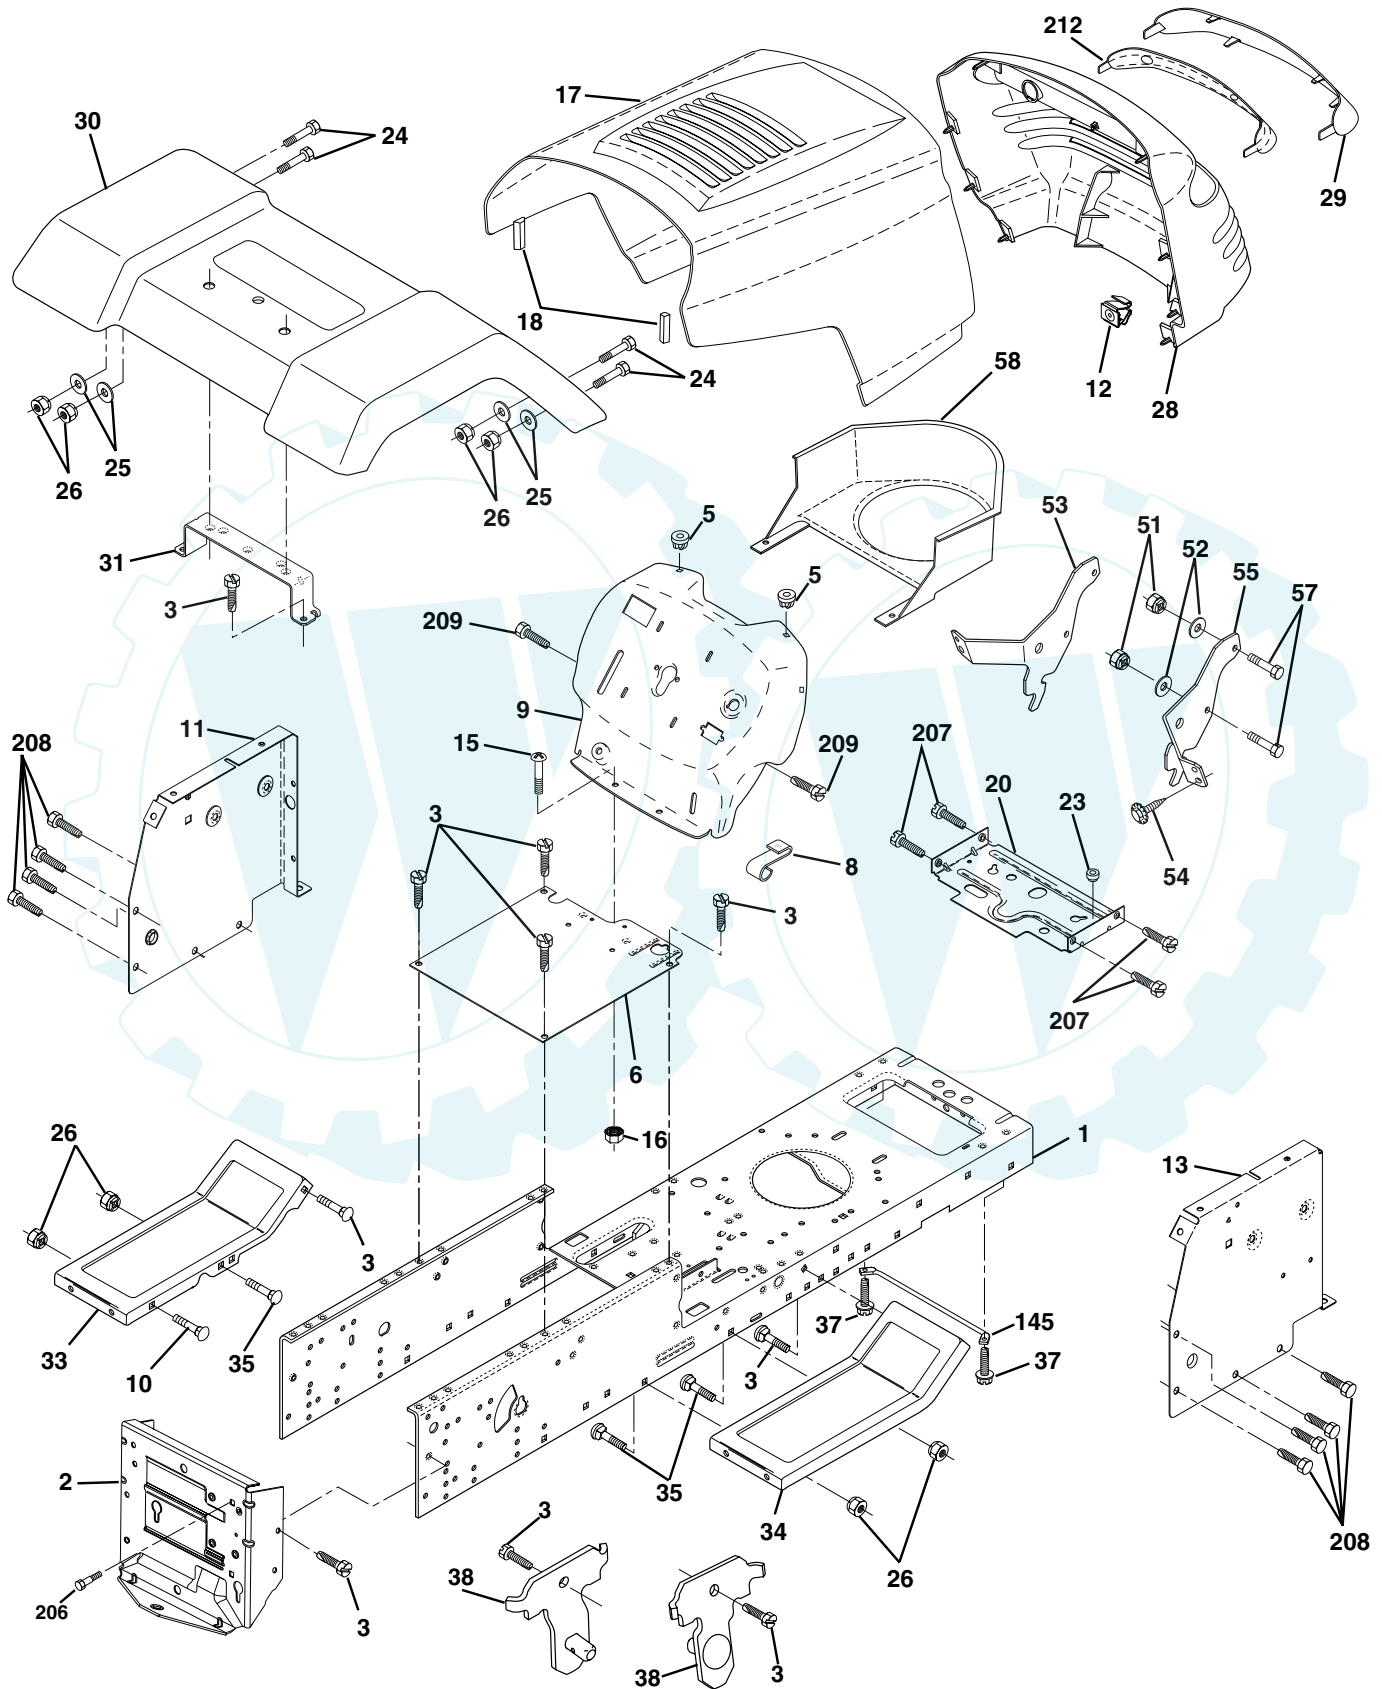

REPAIR PARTS

TRACTOR - - MODEL NUMBER Q14542C

CHASSIS AND ENCLOSURES

TRACTOR - - MODEL NUMBER Q14542C

CHASSIS AND ENCLOSURES

KEY NO.	PART NO.	DESCRIPTION
1	169831	Chassis
2	169061	Drawbar
3	17060612	Screw 3/8-16 x 3/4
5	155272	BumperHood/Dash
6	155924X015	Saddle Slkscr Flat Lt 6Sp
8	155138	Clip Retainer Slide-On
9	168347X011	Dash
10	72140608	Bolt RdHd Sqnk. 3/8-16 Unc x 1
11	155927	Panel Asm. Dash Lh
12	145660	Clip Tinnerman Grile P/L
13	172107X010	Panel Dash Rh
15	74180512	Screw Mach Trhd 5/16-18 Unc x 3/4
16	73510500	Nut Keps 5/16-18 Unc
17	159639X602	Hood
18	126938X	Bumper Hood
20	156437	Plate Mtg Battery/Fuel Tank
23	124028X	Bushing Snap Nyl Blk Fuel Line
24	74780616	Bolt Fin Hex 3/8-16 Unc x 1 Gr. 5
25	19131312	Washer 13/32 x 13/16 x 12 Ga.
26	73800600	Nut Lock Hex w/Insert 3/8-16 UNC
28	140434	Grille/Lens Asm
29	140273X599	Lens Grille Private label
30	169465X602	Fender Asm
31	136619	Bracket Fender
33	145244X602	Footrest
34	145243X602	Footrest
35	72110606	Bolt RdHd Sht. Sqnk. 3/8-16 x 3/4
37	17490508	Screw Thdrol 5/16-18 x 1/2 Tyt
38	169834	Bracket Asm. Pivot Mower Rear
51	73800400	Nut Lock Hex W/Ins. 1/4-20
52	19091416	Washer 9/32 x 7/8 x 16 Ga.
53	144697	Bracket Grille LH
54	161464	Screw Hex Wshd 8-18 x 7/8
55	144696	Bracket, Grille RH
57	74780412	Bolt Fin Hex 1/4-20 x .75
58	140547	Air Duct Private Label
145	156524	Rod Pivot Chassis/Hood
206	170165	Bolt shoulder 5/16-18
207	17670508	Screw Thdrol 5/16-18 x 1/2
208	17670608	Screw Thdrol 3/8-16 x 1/2
209	17000612	Screw Hex Wsh Thdrol 3/8-16
212	156229	Insert Lens Reflective
--	5479J	Plug Btn Blk

NOTE: All component dimensions given in U.S. inches
1 inch = 25.4 mm