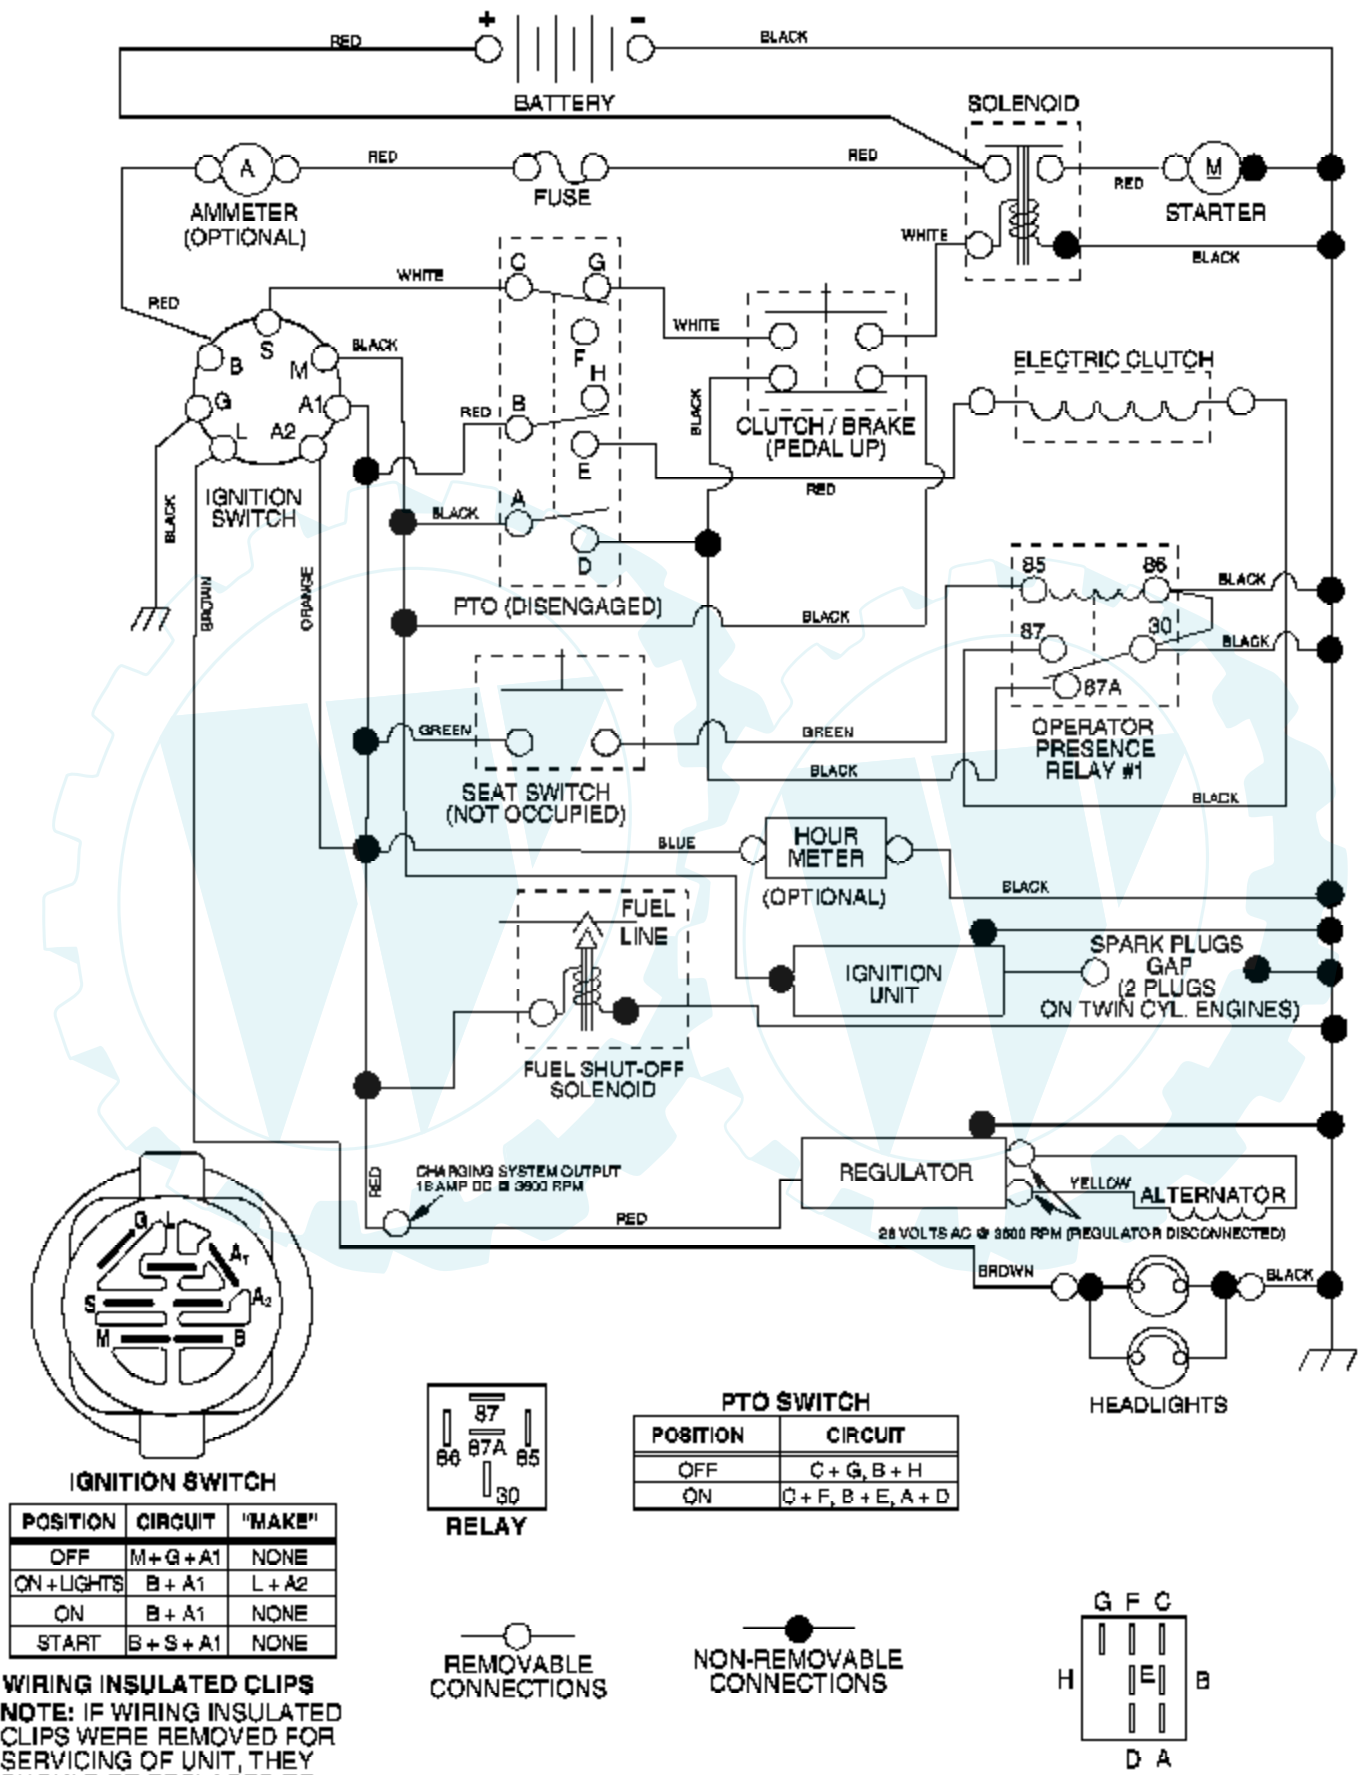

POSITION	CIRCUIT	"MAKE"
OFF	M+G+A1	NONE
ON+LIGHTS	B+A1	L+A2
ON	B+A1	NONE
START	B+S+A1	NONE

WIRING INSULATED CLIPS
NOTE: IF WIRING INSULATED CLIPS WERE REMOVED FOR SERVICING OF UNIT, THEY SHOULD BE REPLACED TO PROPERLY SECURE YOUR WIRING.

RELAY

PTO SWITCH	
POSITION	CIRCUIT
OFF	C+G, B+H
ON	C+F, B+E, A+D

REMOVABLE CONNECTIONS

NON-REMOVABLE CONNECTIONS