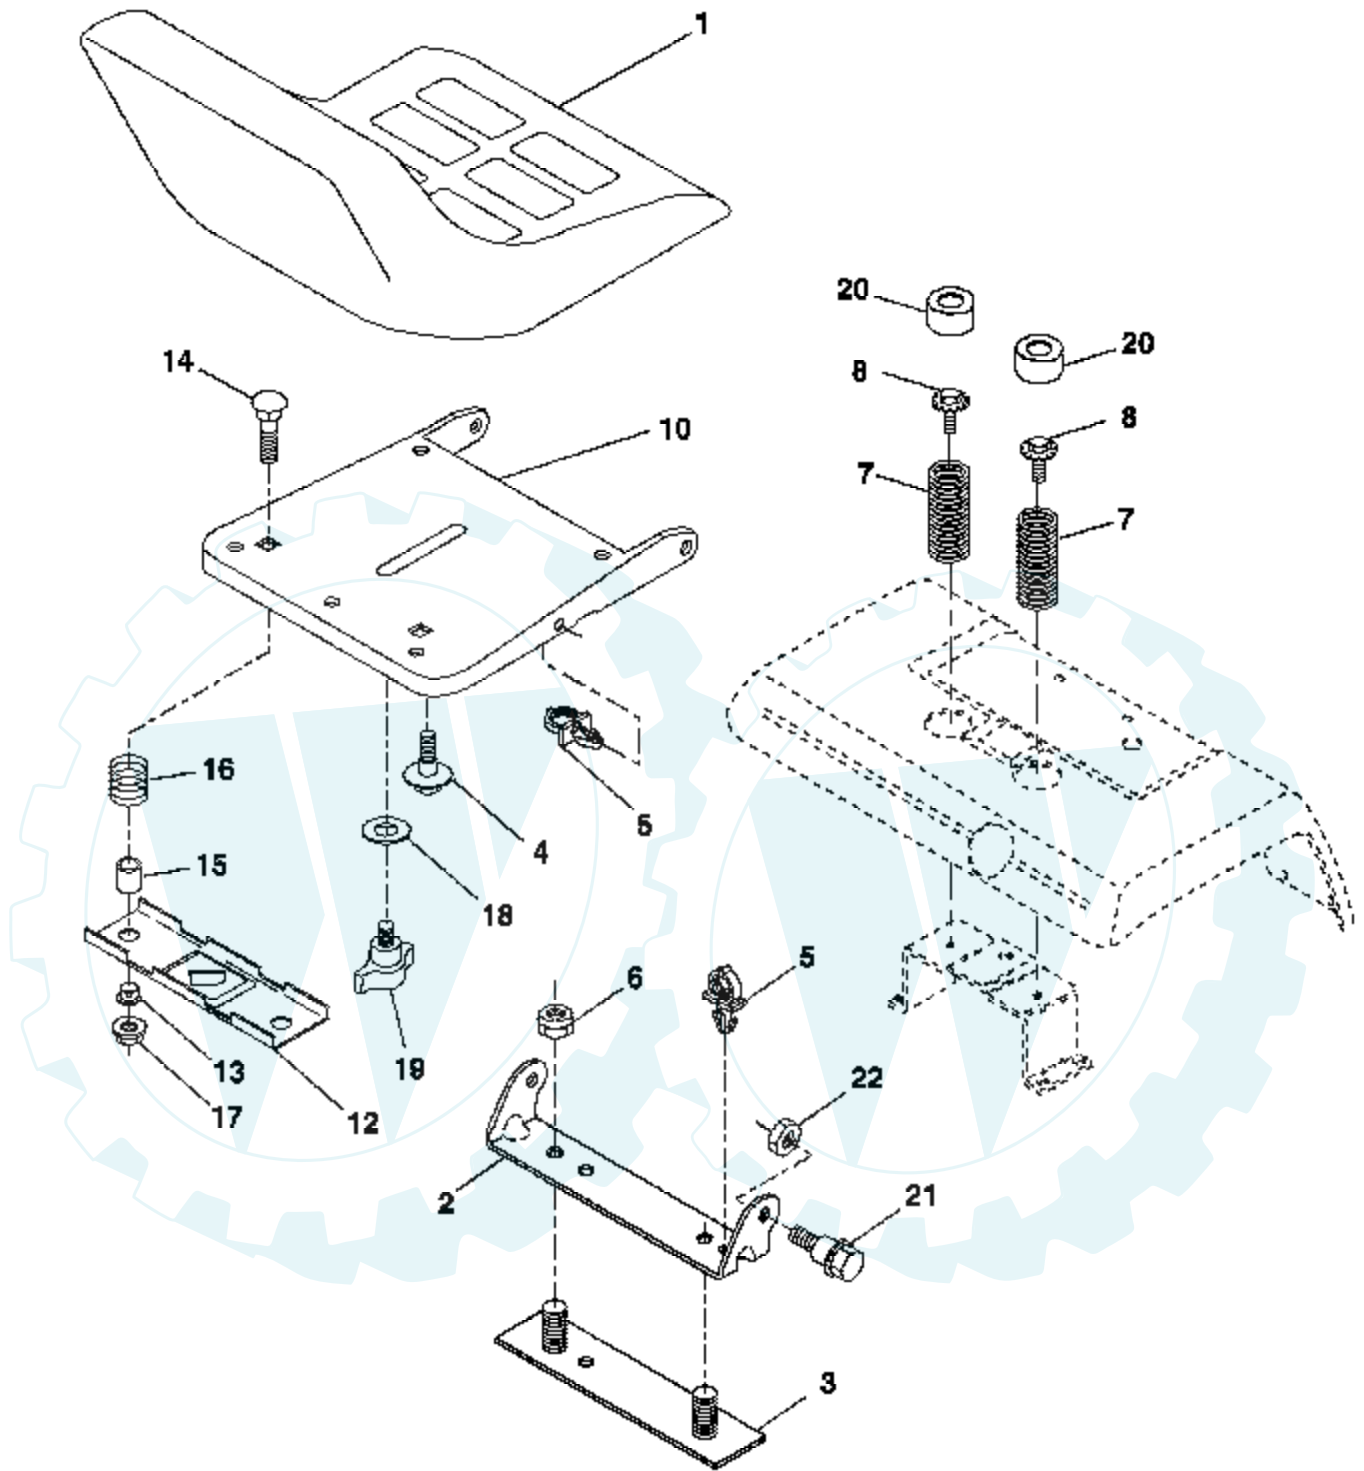

IGNITION SWITCH

POSITION	CIRCUIT	"MAKE"
OFF	M+G+A1	NONE
ON+LIGHTS	B+A1	L+A2
ON	B+A1	NONE
START	B+S+A1	NONE

WIRING INSULATED CLIPS
NOTE: IF WIRING INSULATED CLIPS WERE REMOVED FOR SERVICING OF UNIT, THEY SHOULD BE REPLACED TO PROPERLY SECURE YOUR WIRING.

RELAY

PTO SWITCH	
POSITION	CIRCUIT
OFF	C+G, B+H
ON	C+F, B+E, A+D

REMOVABLE CONNECTIONS

NON-REMOVABLE CONNECTIONS

Ref #	Part Number	Qty	Description
1	171684		Seat
2	140551		Bracket, Pivot Seat
3	140675		Strap, Fender Asm.
4	127018X		Bolt, Shoulder 5/16-18 x .62
5	145006		Clip, Push-In Hinged
6	73800600		Nut, Crownlock 3/8-16
7	124181X		Spring, Seat Cprsn.
8	171877		Bolt 5/16-18 UNC x 3/4 w/Sems
10	174894		Pan, Seat
12	121246X		Bracket, Mounting Switch
13	121248X		Bushing, Snap
14	72050412		Bolt, Carriage 1/4-20 x 1-1/2
15	121249X		Spacer, Split
16	123740X		Spring, Cprsn.
17	123976X		Nut, Lock 1/4 Lg. Flg. Gr. 5
18	19171912		Washer 17/32 x 1-3/16 x 12 Ga.
19	166369		Knob, Seat
20	124238X		Cap, Spring Seat Blk
21	171852		Bolt 5/16-18 Unc-2A
22	73800500		Nut, Crownlock 5/16-18