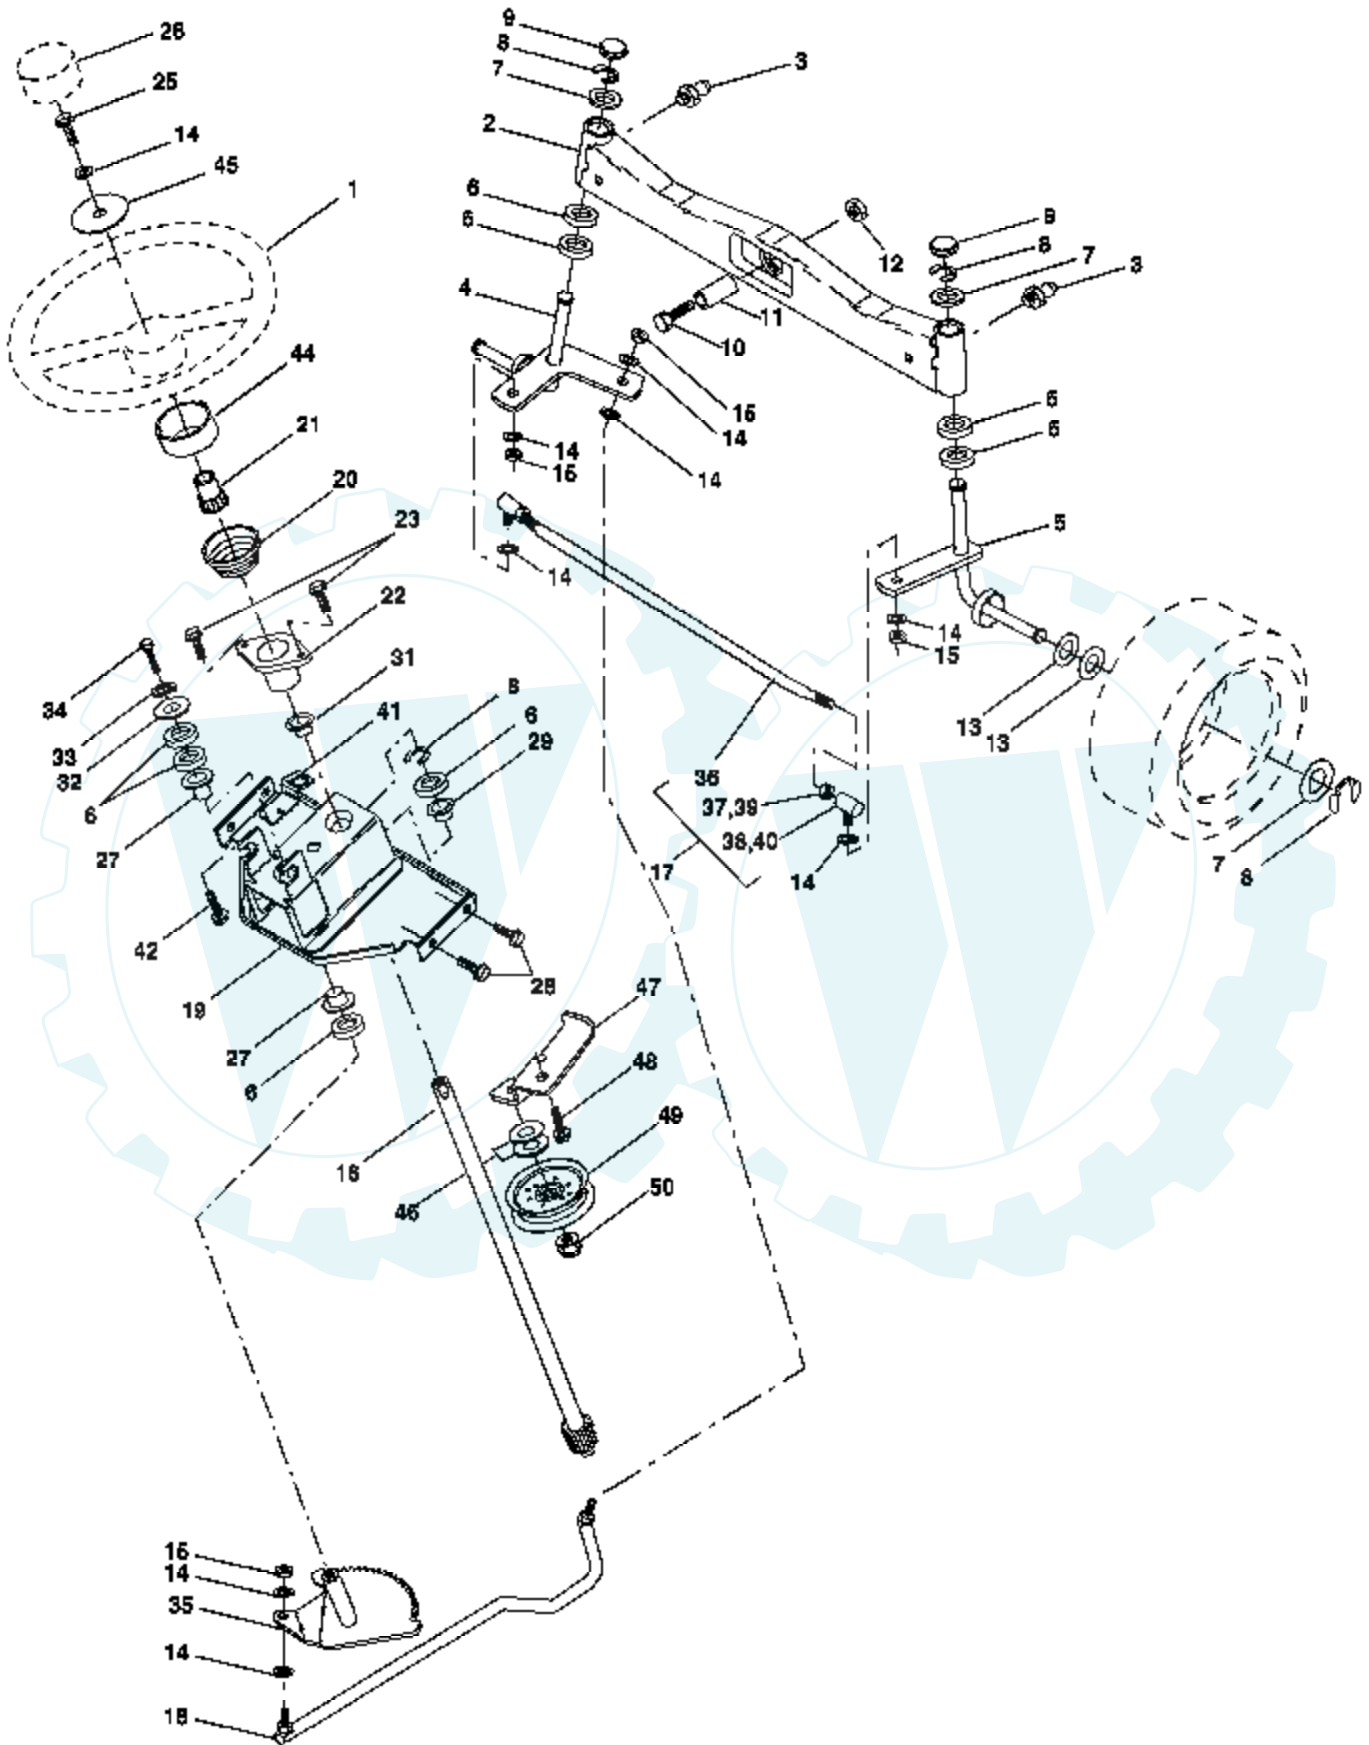

RELAY

PTO SWITCH	
POSITION	CIRCUIT
OFF	C+G, B+H
ON	C+F, B+E, A+D

REMOVABLE CONNECTIONS

NON-REMOVABLE CONNECTIONS

Ref #	Part Number	Qty	Description
1	171684		Seat
2	140551		Bracket, Pivot Seat
3	140675		Strap, Fender Asm.
4	127018X		Bolt, Shoulder 5/16-18 x .62
5	145006		Clip, Push-In Hinged
6	73800600		Nut, Crownlock 3/8-16
7	124181X		Spring, Seat Cprsn.
8	171877		Bolt 5/16-18 UNC x 3/4 w/Sems
10	174894		Pan, Seat
12	121246X		Bracket, Mounting Switch
13	121248X		Bushing, Snap
14	72050412		Bolt, Carriage 1/4-20 x 1-1/2
15	121249X		Spacer, Split
16	123740X		Spring, Cprsn.
17	123976X		Nut, Lock 1/4 Lg. Flg. Gr. 5
18	19171912		Washer 17/32 x 1-3/16 x 12 Ga.
19	166369		Knob, Seat
20	124238X		Cap, Spring Seat Blk
21	171852		Bolt 5/16-18 Unc-2A
22	73800500		Nut, Crownlock 5/16-18

Ref #	Part Number	Qty	Description
1	59192		Cap, Valve, Tire
2	65139		Stem, Valve
3	106228X421		Rim Assembly, Front
4	8134H		Tube, Front (Service Item Only)
5	106230X		Tire, Front
6	278H		Fitting, Grease (Front Wheel Only)
7	9040H		Bearing, Flange (Front Wheel Only)
8	104757X421		Cap, Axle (Front Wheel Only)
9	105588X		Tire, Rear
10	7154J		Tube, Rear (Service Item Only)
11	106277X421		Rim Assembly, Rear
12	6856M		Fitting, Grease
	144334		Sealant, Tire (10 oz. Tube)