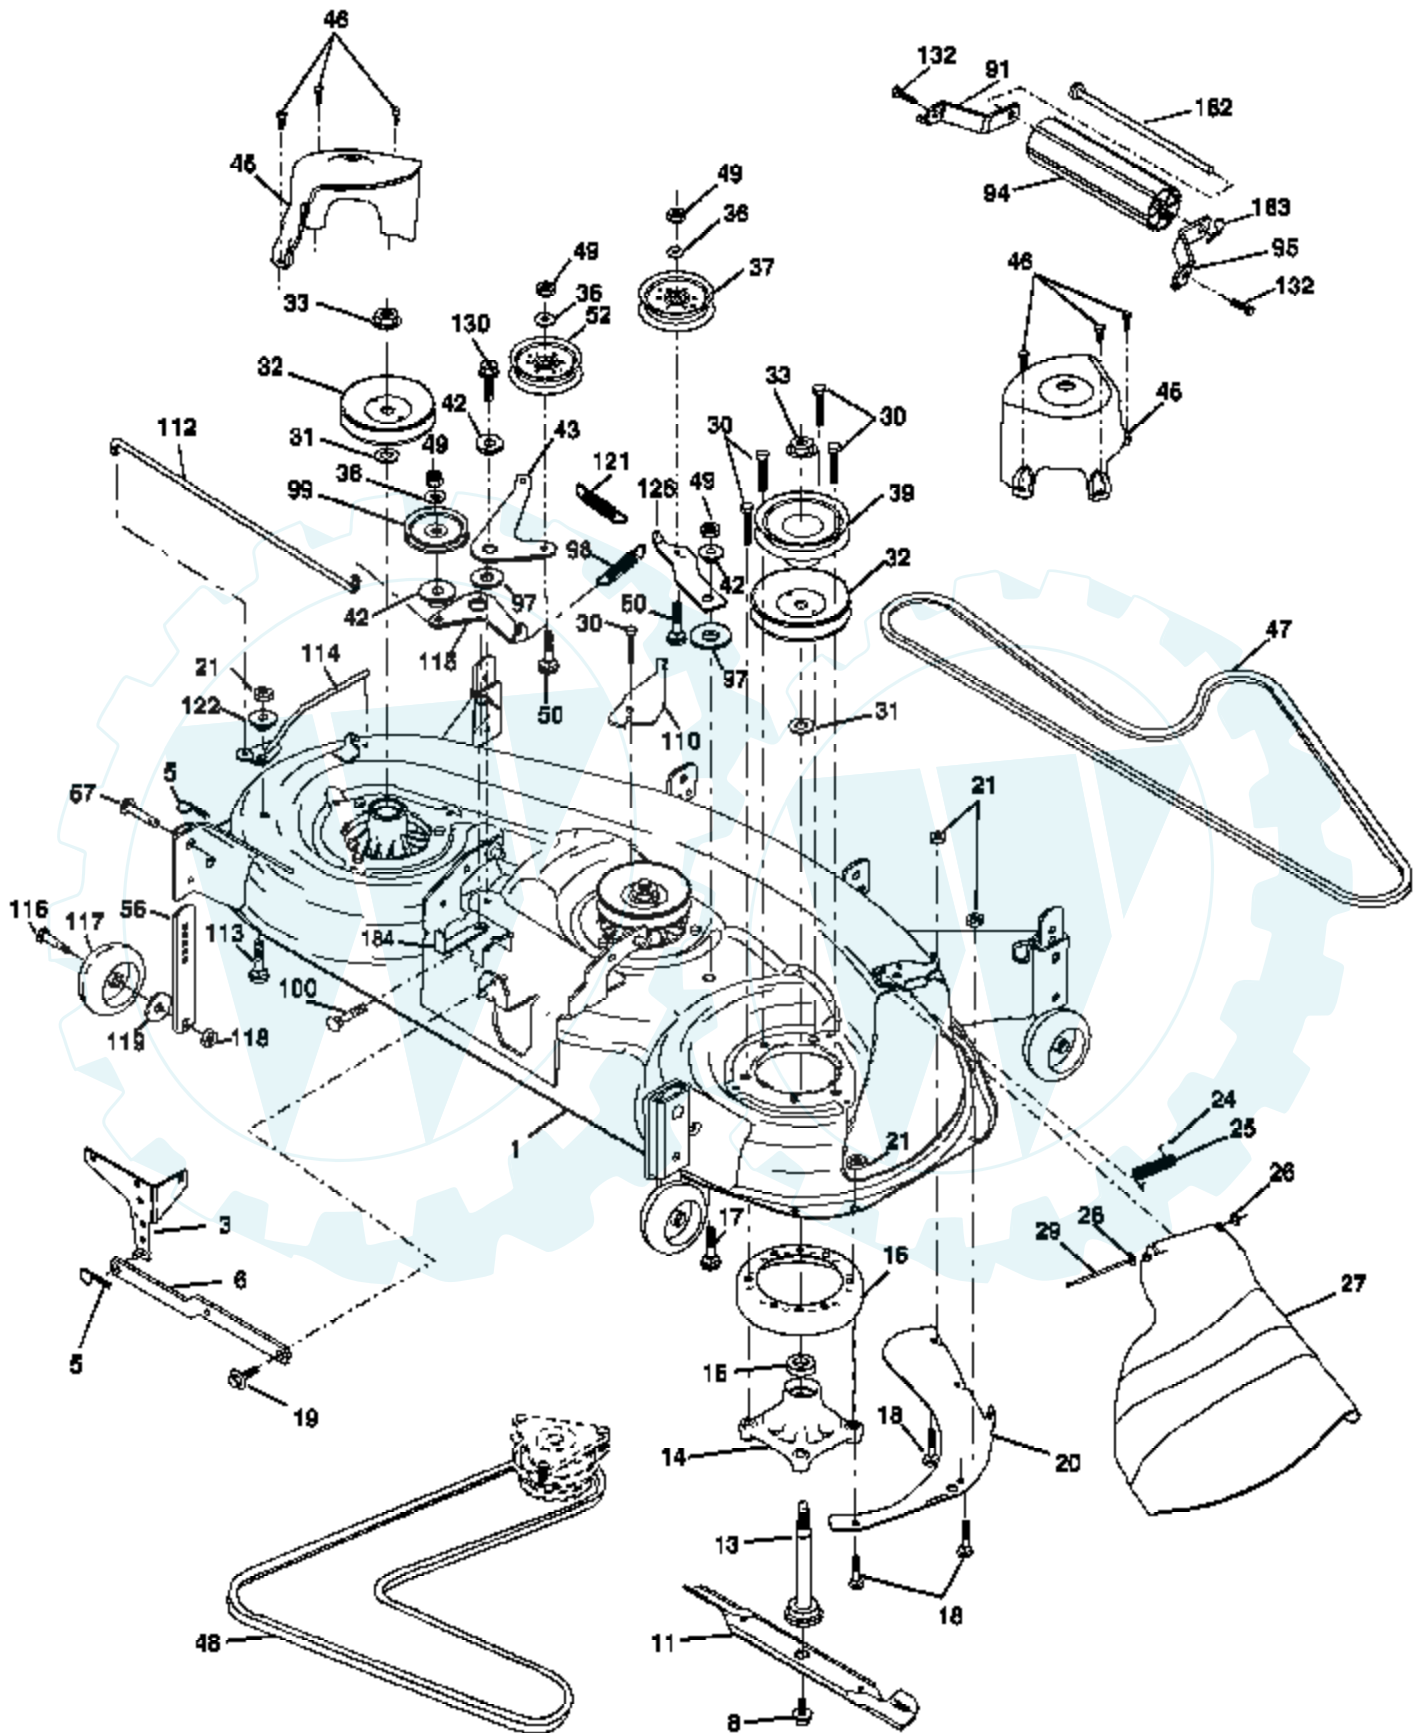

Ref #	Part Number	Qty	Description
1	180358		Deck Weldment Mower 48
3	178915		Bracket Asm., Sway Bar
5	4939M		Retainer Spring
6	178024		Sway Bar Deck
8	174365		Bolt 7/16 Asm. Blade
11	180054		Blade
13	174360		Shaft Asm. w/Lower Bearing
14	174358		Mandrel Asm.
15	110485X		Bearing, Ball, Mandrel
16	174493		Stripper Mandrel Deck
17	72110610		Bolt RDHD Sq Neck 3/8-16 x 1.25
18	72140505		Bolt, Carriage 5/16-18 x 5/8
19	132827		Bolt, Hex Hd, Shoulder 5/16-18
20	174378		Baffle, Vortex Mower
21	73680500		Nut, Crownlock 5/16-18 UNC
24	105304X		Cap, Sleeve
25	178102		Spring, Torsion
26	110452X		Nut, Push
27	180655X428		Deflector Shield
28	19111016		Washer 11/32 x 5/8 x 16 Ga.
29	131491		Rod, Hinge
30	174378		Screw, Thdroll Washer Head
31	129963		Washer, Spacer Mower Vented
32	177865		Pulley, Mandrel
33	178342		Nut, Fig. Top Lock Cntr. 9/16
36	19131316		Washer 13/32 x 13/16 x 16 Ga.
37	177968		Pulley, Idler, Flat
39	174375		Pulley, Idler, Driven
42	122052X		Spacer, Retainer
43	174373		Arm, Idler Secondary
45	174343		Cover, Mandrel Deck
46	137729		Screw, Thdroll. 1/4-20 x 5/8
47	174369		V-Belt, Mower, Secondary
48	174368		V-Belt, Mower, Primary
49	73680600		Nut, Crownlock 3/8-16 UNC
50	72110612		Bolt, Carr. 3/8-16 x 1-1/2 Gr. 5
52	175820		Pulley Idler Flat
56	155986		Bar Pnt Adj.
57	156941		Pin Head Rivet
91	180534		Bracket Asm N Roller LH
94	176066		Roller Nose 48"
95	180535		Bracket Asm N Roller RH
97	133943		Washer Hardened
98	179479		Spring Primary Drive
99	175080		Pulley Idler "V"
100	72110616		Bolt RDHD Sqnk 3/8-16 UNC x 2
110	175016		Arm Spring Secondary
112	174387		Link Tension Relief Lever
113	72110508		Bolt Carr. 5/16-18 x 1
114	174384		Tension Asm. Relief Lever
115	174609		Arm Spring Tension Relief
116	137644		Bolt, Shoulder
117	174873		Gauge Wheel
118	73930600		Nut, Centerlock 3/8-16 UNC
119	19121414		Washer 3/8 x 7/8 x 14 Ga.
121	174371		Spring Secondary Drive
122	174606		Bushing Pivot Tension Relief
126	174372		Arm, Idler, Primary Deck