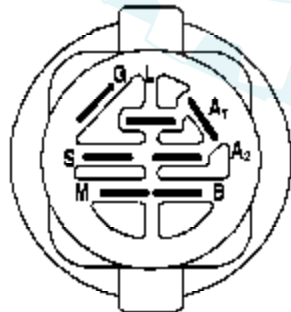

IGNITION SWITCH

POSITION	CIRCUIT	"MAKE"
OFF	M+G+A1	NONE
ON+LIGHTS	B+A1	L+A2
ON	B+A1	NONE
START	B+S+A1	NONE

WIRING INSULATED CLIPS
NOTE: IF WIRING INSULATED CLIPS WERE REMOVED FOR SERVICING OF UNIT, THEY SHOULD BE REPLACED TO PROPERLY SECURE YOUR WIRING.

PTO SWITCH	
POSITION	CIRCUIT
OFF	C+G, B+H
ON	C+F, B+E, A+D