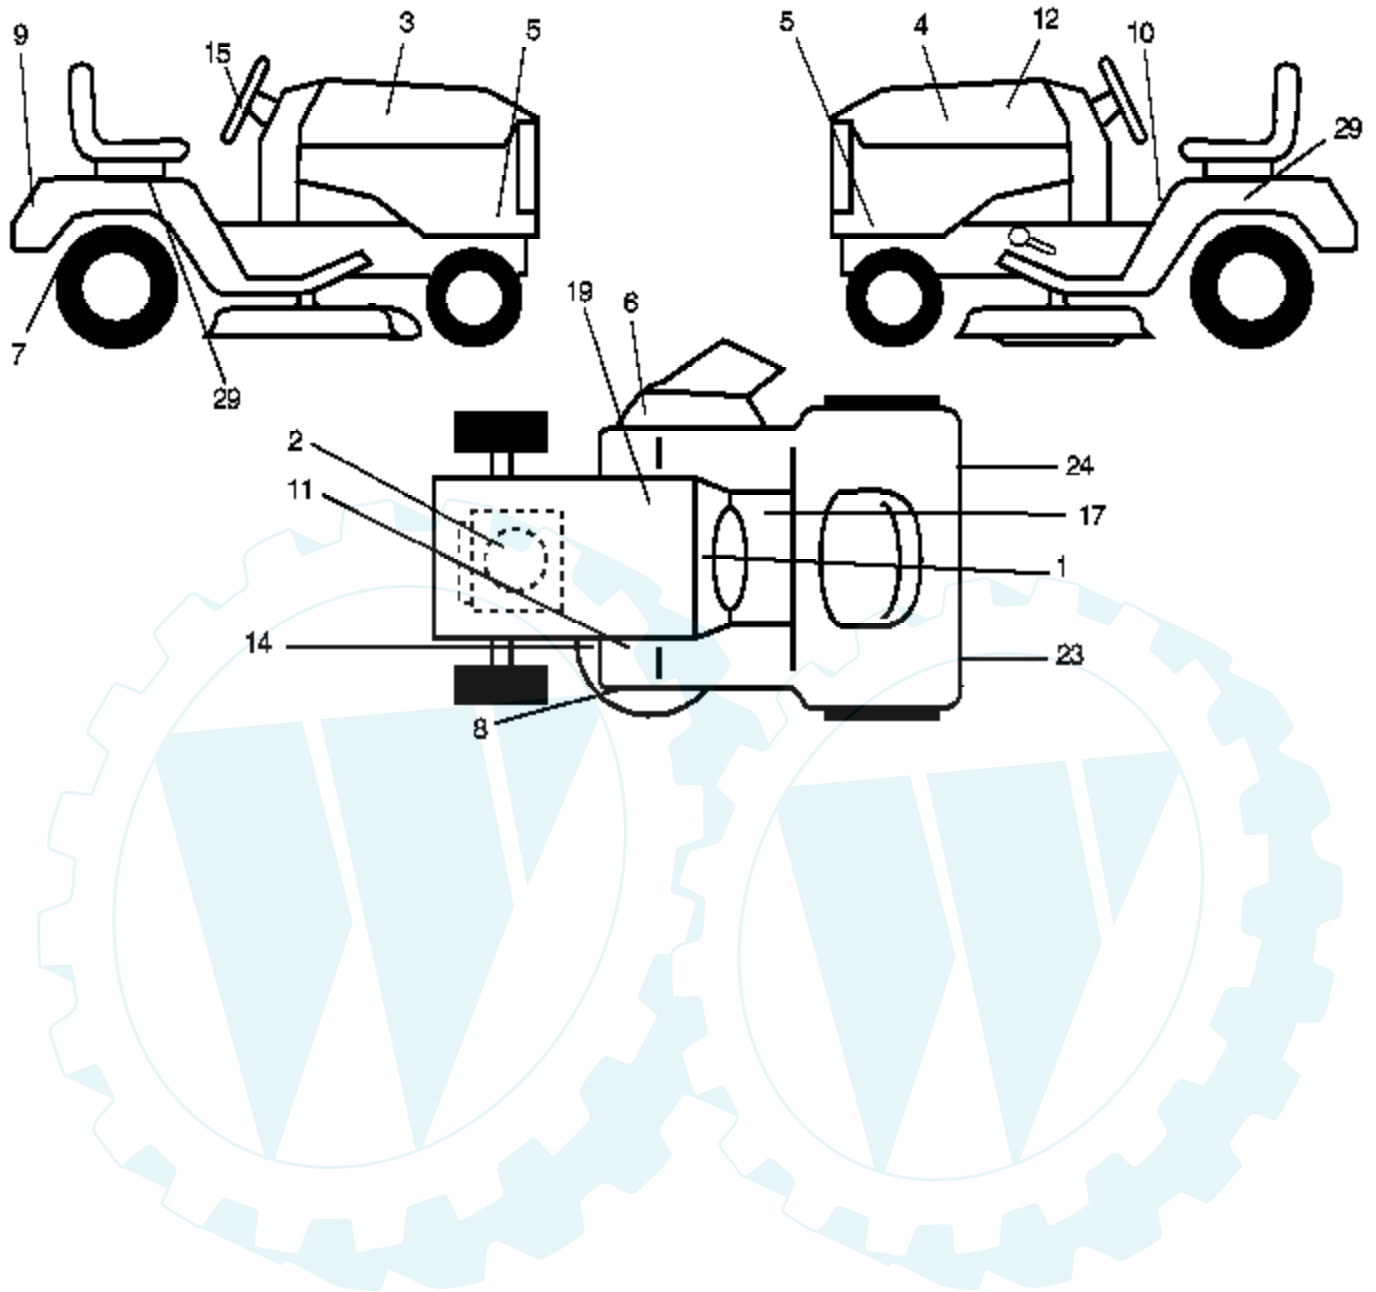

Ref #	Part Number	Qty	Description
1	180372		Rail, Frame RH
2	175282		Drawbar, Gt
4	73680700		Nut, Crownlock 7/16-14Unc
5	163976X428		Dash
6	157882		Dash Asm., Lower
7	17720408		Screw, Thd Cut 1/4-20 x 1/2
8	145166		Support, Battery
14	175260X428		Hood Asm., Pnt
16	121794X		Cover, Access
17	17060612		Screw, 3/8-16 x 3/4
18	175289X428		Grille
19	19131312		Washer 13/32 x 13/16 x 12 Ga.
20	74760616		Bolt, Fin Hex 3/8-16 x 1
21	73680600		Nut, Crownlock 3/8-16 Unc
24	179717X428		Footrest, RH
28	179716X428		Footrest, LH
30	145052		Saddle, Hydro 1995
31	161419		Bracket, Supt 1-pc VGT Steering
32	161327		Bracket, Pivot Chassis LH
33	161326		Bracket, Pivot Chassis RH
34	177018		Plate Asm. Engine Chassis
35	19111116		Washer 11/32 x 11/16 x 16 Ga.
36	17060512		Screw 5/16-18 x 3/4
37	178510X428		Fender, Pnt.
39	175278		Bracket, Axle Front
43	136939		Bracket, Spnsn Front Lh
44	136940		Bracket, Spnsn Front Rh
45	176018		Bracket Asm., Susp Chassis Rh
47	17490608		Screw Thdrol 3/8-16 x 1/2 TYT
50	175476		Bracket, Chassis Front
56	176016		Bracket Asm., Susp Chassis Lh
58	175315		Bracket Asm., Fender
60	17060620		Screw 3/8-16 x 1-1/4
68	17490508		Screw, Thd 5/16-18 x 1/2
86	74780716		Bolt, Fin Hex 7/16-14 Unc x 1
91	180366		Rail, Frame Lh
99	177143		Rod By Pass
102	4497H		Retainer, Spring
122	161464		Screw Hex Wshd 8-18 x 7/8
130	164863		Screw HWHD Hi-Lo #13-16 x 3/4
138	179125X428		Cupholder YTGT
139	171873		Bolt Shoulder 5/16-18 TT
140	163806		Magnet YTGT
141	163805		Stricker Plate YTGT
142	161897		Bracket Dash RH
143	169847X428		Skirt Grill RH
144	161900		Bracket Dash LH
146	169848X428		Skirt Grill LH
148	164655		Extrusion Bumper
150	175352		Duct Heat Hood
152	177956		Shield Browning
153	179761		Light Box Asm. w/Lens
157	161840		Lens, Bar
158	17670608		Screw Thdrol 3/8-16 x 1/2
160	17060508		Screw 5/16-18 x 1/2
161	179612X428		Console Fuel Window
162	142432		Screw 1/4-1/2