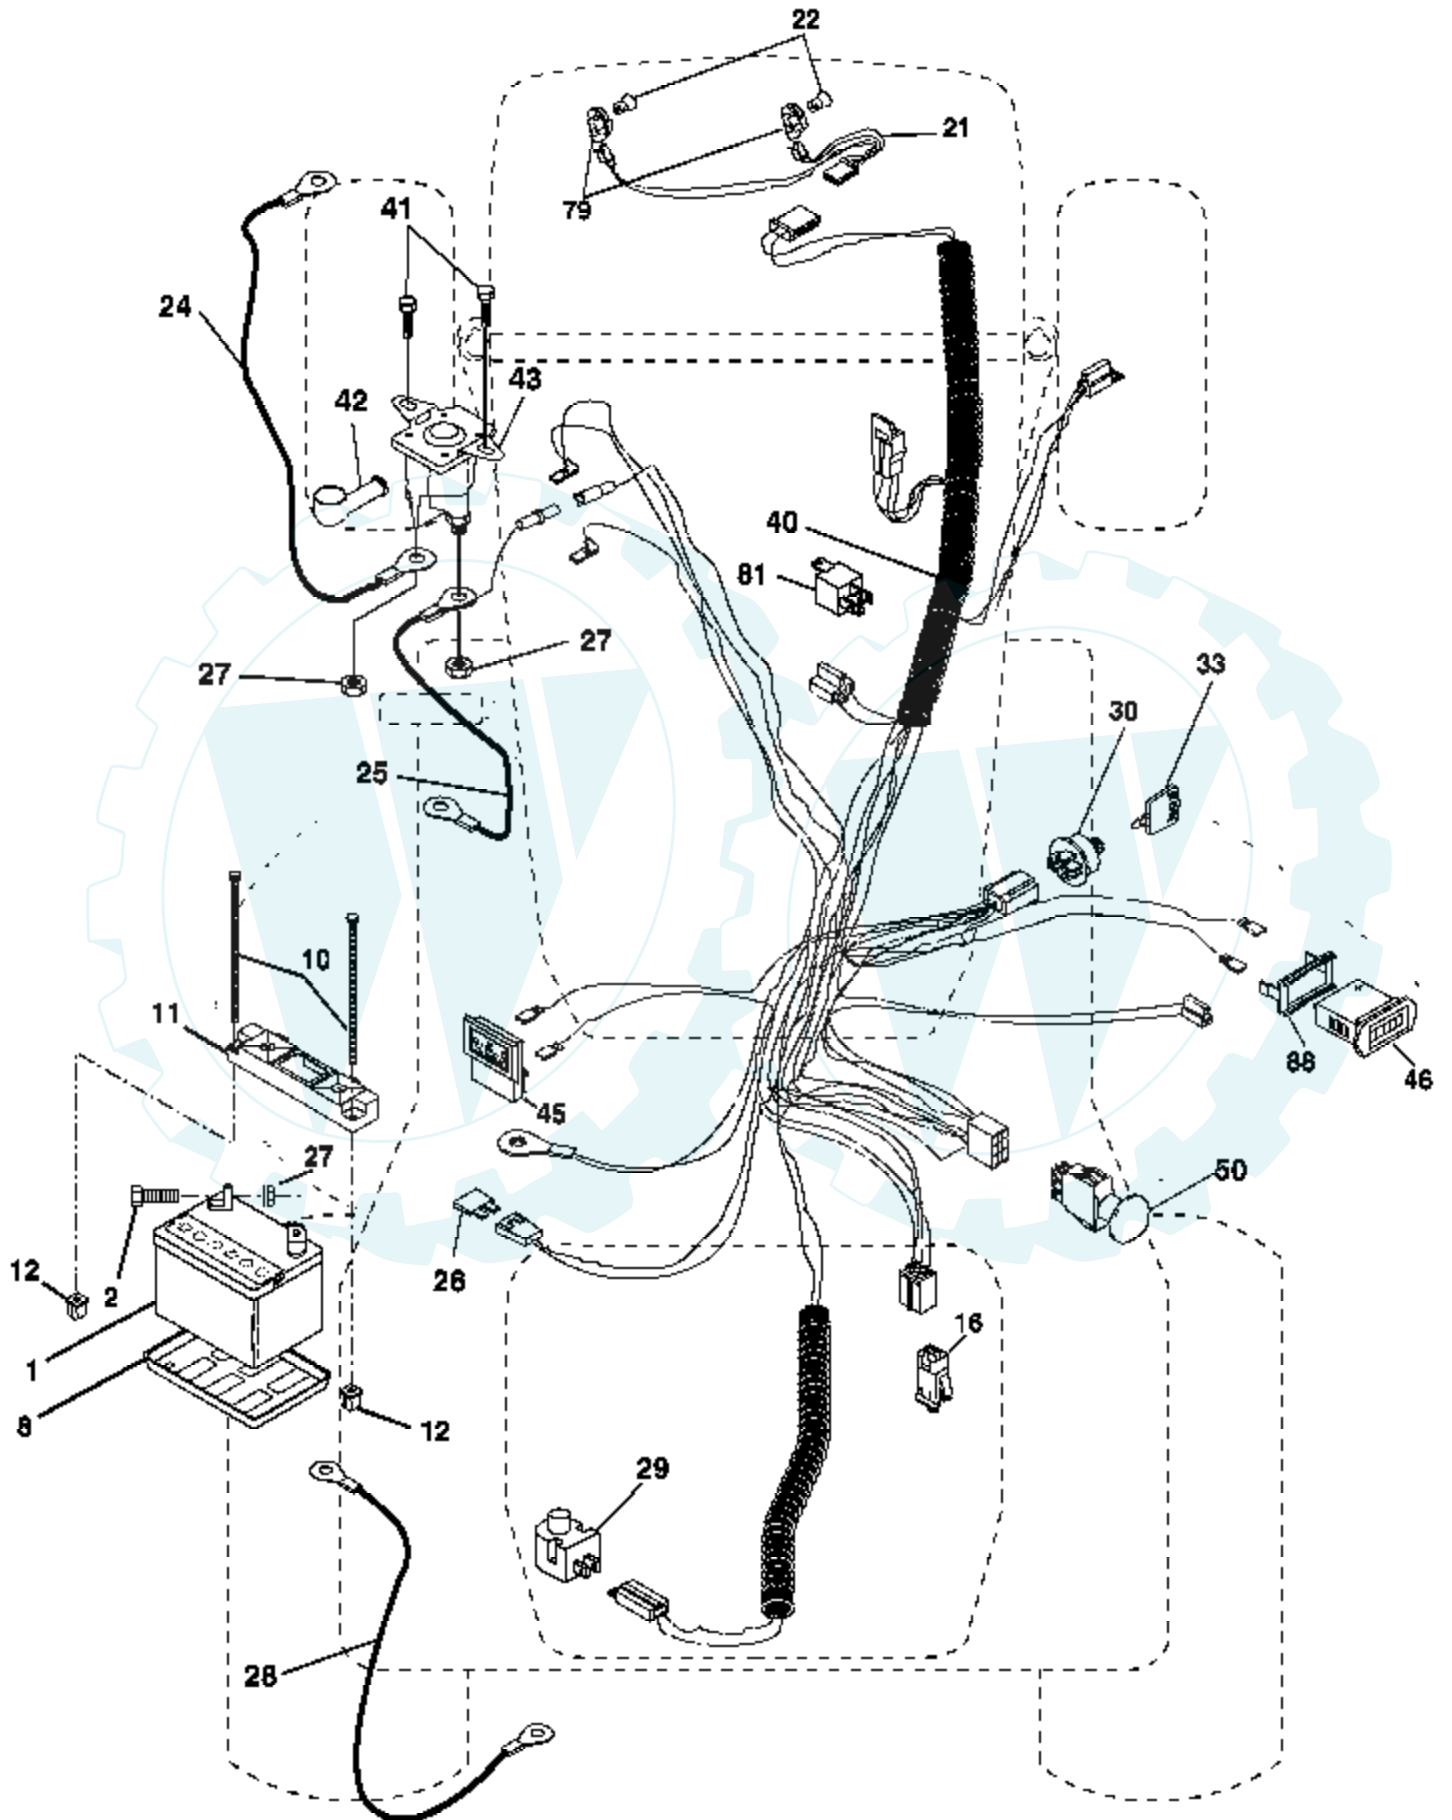

Ref #	Part Number	Qty	Description
1	144927		Battery
2	74760412		Bolt Hex Head 1/4-20 x 3/4
8	7603J		Tray, Battery
10	145211		Bolt Btr Frt 1/4-20 X 7.5 zinc
11	150109		Holdown Battery Front Mount
12	145769		Nut Push Nylon 1/4"
16	176138		Switch Interlock Push-In
21	175688		Harness Headlight w/Bulbs
22	4152J		Bulb Light
24	4206J		Cable, Battery
25	146149		Cable, Battery
26	108824X		Fuse
27	73510400		Nut Keps Hex 1/4-20 Unc
28	170697		Cable, Ground
29	160784		Switch, Plunger
30	175566		Switch, Ign
33	140401		Key
40	170238		Harness, Ignition
41	17720408		Screw 1/4-20 x 1/2
42	131563		Cover, Terminal Red
43	178861		Solenoid
45	122822X		Ammeter
46	169635		Hourmeter Snap-In
50	174653		Switch, PTO
79	175242		Socket, Light Bulb
81	109748X		Relay Asm.
88			UNKNOWN
89	169639		Bracket Snap-In