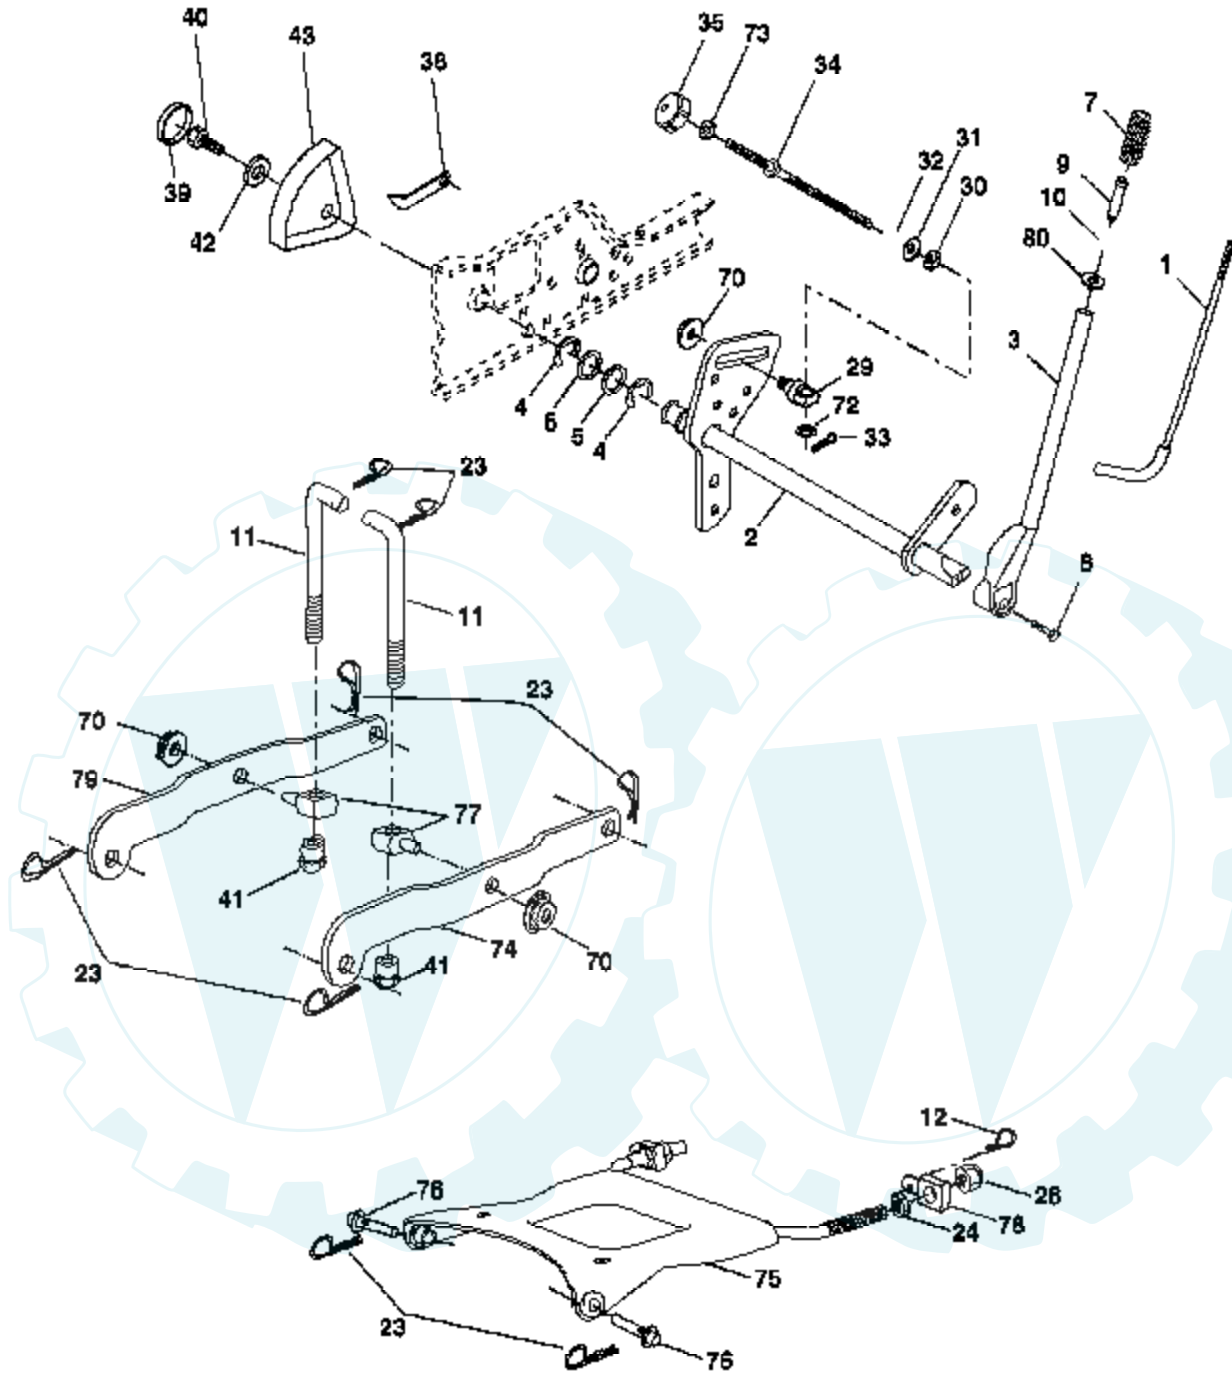

Ref #	Part Number	Qty	Description
1	121006X		Rod Asm., Lever
2	180045		Shaft Asm., Lift Vgt
3	159189		Lever Asm., Lift Rh
4	12000022		E-Ring Truarc #5133-87
5	19292016		Washer 29/32 x 1-1/4 x 16 Ga.
6	71110624		Bolt, Fin Hex 3/8-16 x 1-1/2
7	125631X		Grip, Handle Fluted
8	170770		Button, Plunger
9	122364X		Plunger, Lever Lift
10	2876H		Spring 2-1/8"
11	175375		Link Lift
12	163552		Retainer, Spring
13	175378		Arm Susp. Rear LH
23	4939M		Retainer, Spring
24	73350800		Nut, Jam Hex 1/2-13 Unc
26	73680800		Nut, Crownlock 1/2-13 Unc
29	150233		Trunnion Inf. Height
30	110807X		Nut, Special
31	19131016		Washer 13/32 x 5/8 x 16 Ga.
32	137150		Spring, Compression Inf Hgt
33	76020308		Pin, Cotter 3/32 x 1/2
34	137167		Rod, Adj Lift
35	138057		Knob, Inf 3/8-16 Unc
38	155097		Pointer, Height Indicator
39	123935X		Plug, Hole
40	17060516		Screw 5/16-18 x 3/4
41	175994		Nut, Lift Link 7/16-20
42	19112410		Washer 11/32 x 1-1/2 x 10 Ga.
43	123934X		Scale, Indicator Height
70	145212		Nut, Hexflange Lock
72	110452X		Nut, Push Phos & Oil
73	73350600		Nut Hex Jam 3/8-16 Unc
74	175802		Arm Susp. Rear RH
75	175805		Plate Asm Susp. Front
76	175560		Pin Flange
77	176205		Trunnion Susp. Arm
78	175689		Trunnion Susp. Front
79			UNKNOWN
80	126684X		Washer Shim 1/4 x 5/8 x .062