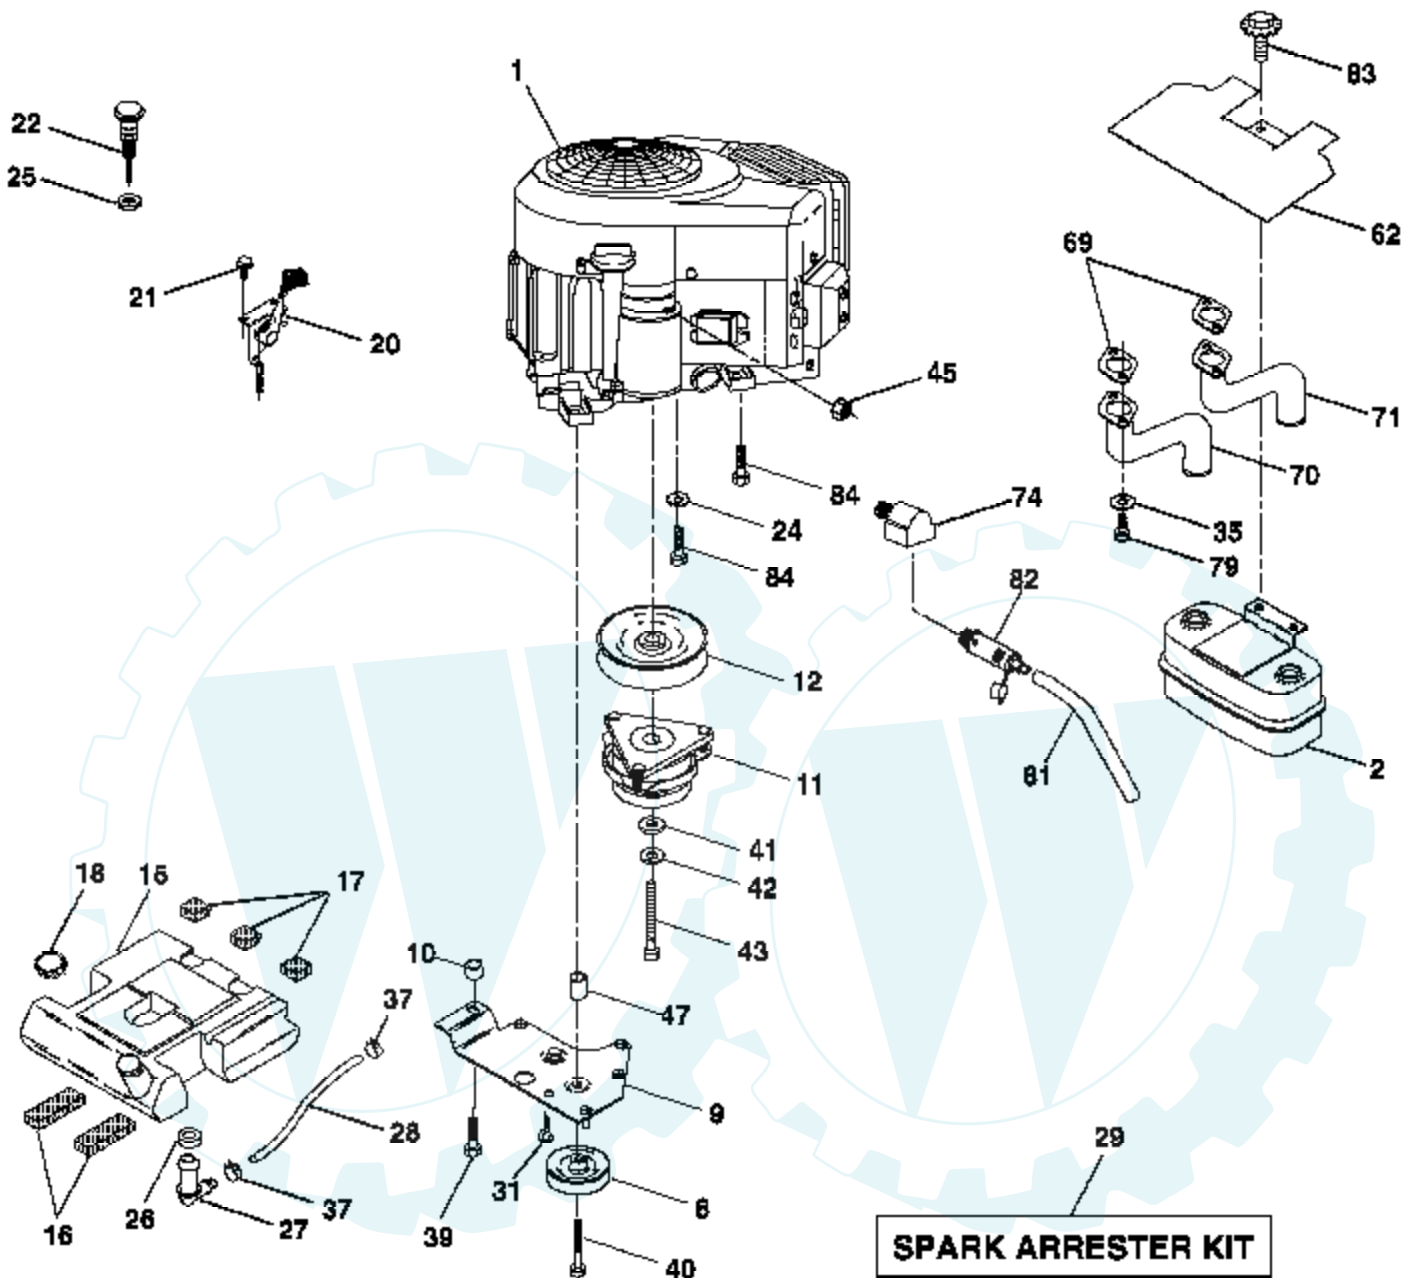

Ref #	Part Number	Qty	Description
1			Engine Briggs, Model No. 446777 (Order parts from engine manuf.)
2	149723		Muffler Side
8	121361X		Pulley V-Idler
9	177748		Keeper Asm. Belt Engine VGT
10	175287		Bushing
11	174605		Clutch Electric
12	143996		Pulley Engine VGT Elect Clutch
15	179115		Tank Fuel Rear 5.0
16	109227X		Pad Spacer
17	106082X		Pad Spacer
18	179124X428		Cap Asm. Fuel
20	175437X428		Control Throttle
21	164863		Screw Hex Thd Cut 1/4 - 20 X 5/8
22	175440X428		Control Choke
24	11050600		Washer Ext Tooth 3/8
25	73920600		Nut Keps 3/8-24 Unf
26	3645J		Bushing
27	139277		Stem Tank Fuel
28	7834R		Fuel Line
29	137180		Spark Arrester Kit
31	145006		Clip
35	10040500		Washer
37	123487X		Clamp Hose
39	17490636		Screw TT 3/8-16 x 2-1/4 UNC
40	17490664		Screw TT 3/8-16 x 4 UNC
41	126197X		Washer 1-1/2 OD X 15/32 ID X .250
42	10040700		Washer Lock 7/16
43	179953		Bolt Hex 7/16-20 x 3.75 Gr. 5
45	73510400		Nut Keps Hex 1/4-20
47	175288		Spacer
62	146629		Shield Heat Muffler CV-Intek
69	165391		Gasket
70	176069		Tube Exhaust LH
71	176070		Tube Exhaust RH
74	162295		Elbow Street Brass
79	71070512		Screw Hex Hd Cap 5/16-18 x 3/4
81	148456		Tube Drain Oil Easy
82	148315		Plug Oil Drain Easy
83	171877		Bolt 5/16-18unc X 1-3/4 W/Sems
84	17060624		Screw Thdrol 3/8-16 x 1-1/2