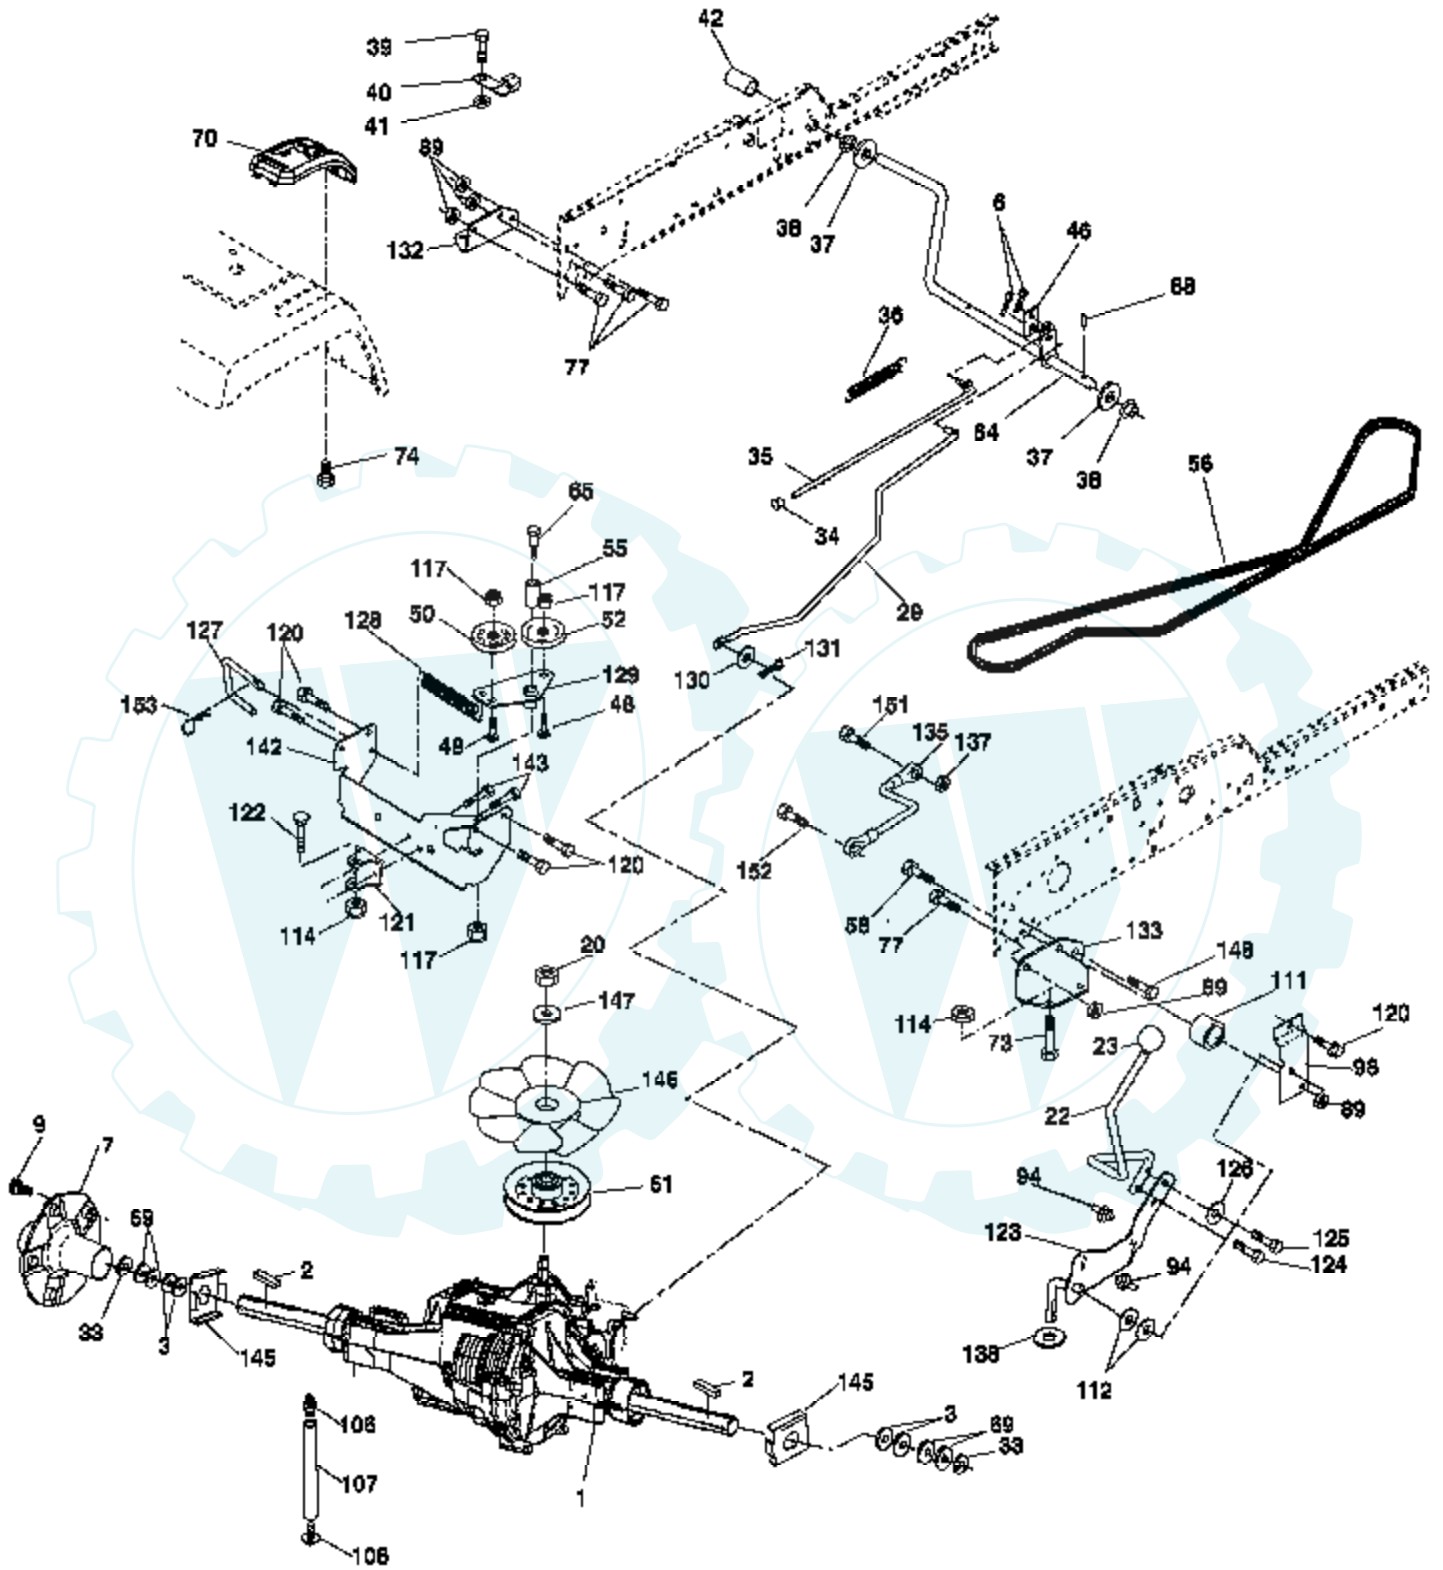

Ref #	Part Number	Qty	Description
1			Transaxle Hydro Gear 331-3000 (Order Parts From Transaxle Manufacturer)
2	180642		Key Sq. 1/4 x 1/4 x 2
3	7563R		Washer Thrust
6	76020412		Pin, Cotter
7	140507		Wheel, Hub Assembly
9	140080		Bolt, Hub
20	73940800		Nut
22	180235		Lever Asm Shift
23	140845		Knob
29	176600		Brake, Rod
33	12000053		Ring E
34	71673		Cap, Parking Brake
35	137648		Rod, Parking Brake
36	149412		Spring, Drive Ground
37	121749X		Washer 25/32 x 1-1/4 x 16 Ga.
38	150035		Nyliner
39	74321016		Screw, Fin. #10-24 x 1
40	178575		Actuator, Interlock Switch
41	73931000		Nut Centerlock 10-24 Unc
42	123533X		Cover, Pedal
46	145170		Retainer, Spring
48	72110614		Bolt Carr. Shoulder 3/8-16 x 1-3/4 Gr. 5
50	131494		Pulley, Idler, Flat
52	127783		Pulley, Idler, Grooved
55	105706X		Bearing, Idler
56	161597		V-Belt
58	74760724		Bolt Fin Hex 7/16-14 x 1-1/2
61	143995		Pulley, Transaxle
64	176601		Shaft, Brake Pedal
65	179613		Bolt, Shoulder
68	5142H		Pin, Roll
69	123800		Washer
70	179121X428		Console Shift
73	74490548		Bolt Hex Flghd 5/16-18 x 3 Gr5
74	142432		Screw Hex Wsh. Hi-Lo 1/4-1/2
77	74780716		Bolt Fin Hex 7/16-14 x 1
89	73680700		Nut Crownlock 7/16-14 Unc
94	133835		Fastener Christmas Tree
98	141004		Bracket Shift
106	142918		O-Ring Asm Hydro Gear
107	154739		Line Fuel Hydro 15" VGT
108	142917		Cap Asm Vent Hydro Gear
111	156240		Spacer Shift Lever VGTH
112	156104		Washer Nylon High Temp
114	73800500		Nut Lock Hex W/Ins 5/16-18 Unc
117	73900600		Nut, Lock Flg. 3/8-16
120	17060612		Screw 3/8-16 x .75
121	175611		Bracket Strap Torque
122	72010520		Bolt 5/16-18 x 2.50
123	176602		Rod Shift
124	165492		Bolt Shoulder 5/16-18 x .561
125	166880		Screw 5/16-18 x 5/8
126	166002		Washer SRRTD 5/16 ID x 1.0 x .125
127	177362		Link Control Clutch
128	176624		Spring Drive GRND
129	179473		Bracket Asm Idler Tensioning