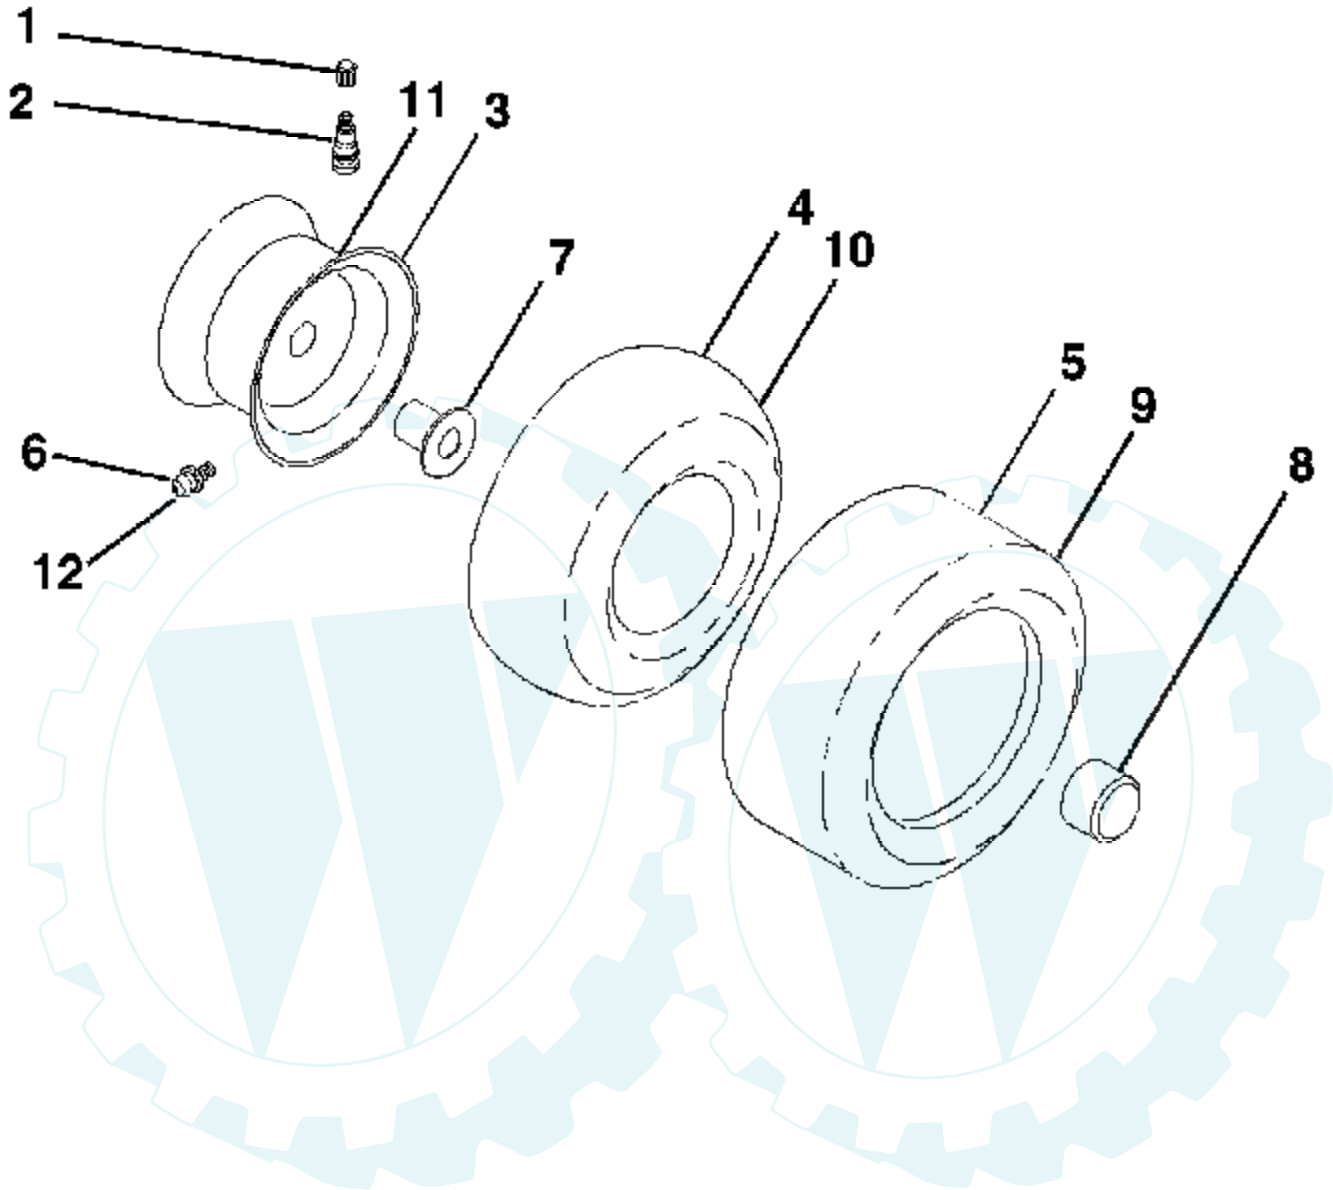

Ref #	Part Number	Qty	Description
1	59192		Cap, Valve, Tire
2	65139		Stem, Valve
3	106228X421		Rim Assembly, Front
4	8134H		Tube, Front (Service Item Only)
5	106230X		Tire, Front
6	278H		Fitting, Grease (Front Wheel Only)
7	9040H		Bearing, Flange (Front Wheel Only)
8	104757X421		Cap, Axle (Front Wheel Only)
9	105588X		Tire, Rear
10	7154J		Tube, Rear (Service Item Only)
11	106277X421		Rim Assembly, Rear
12	6856M		Fitting, Grease
	144334		Sealant, Tire (10 oz. Tube)