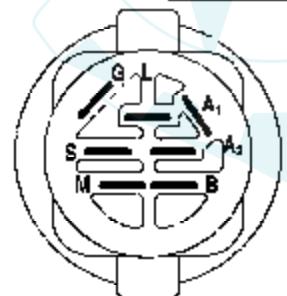

IGNITION SWITCH

POSITION	CIRCUIT	"MAKE"
OFF	M + G + A1	NONE
ON + LIGHTS	B + A1	L + A2
ON	B + A1	NONE
START	B + S + A1	NONE

WIRING INSULATED CLIPS
NOTE: IF WIRING INSULATED CLIPS WERE REMOVED FOR SERVICING OF UNIT, THEY SHOULD BE REPLACED TO PROPERLY SECURE YOUR WIRING.

PTO SWITCH	
POSITION	CIRCUIT
OFF	C + G, B + H
ON	C + F, B + E, A + D