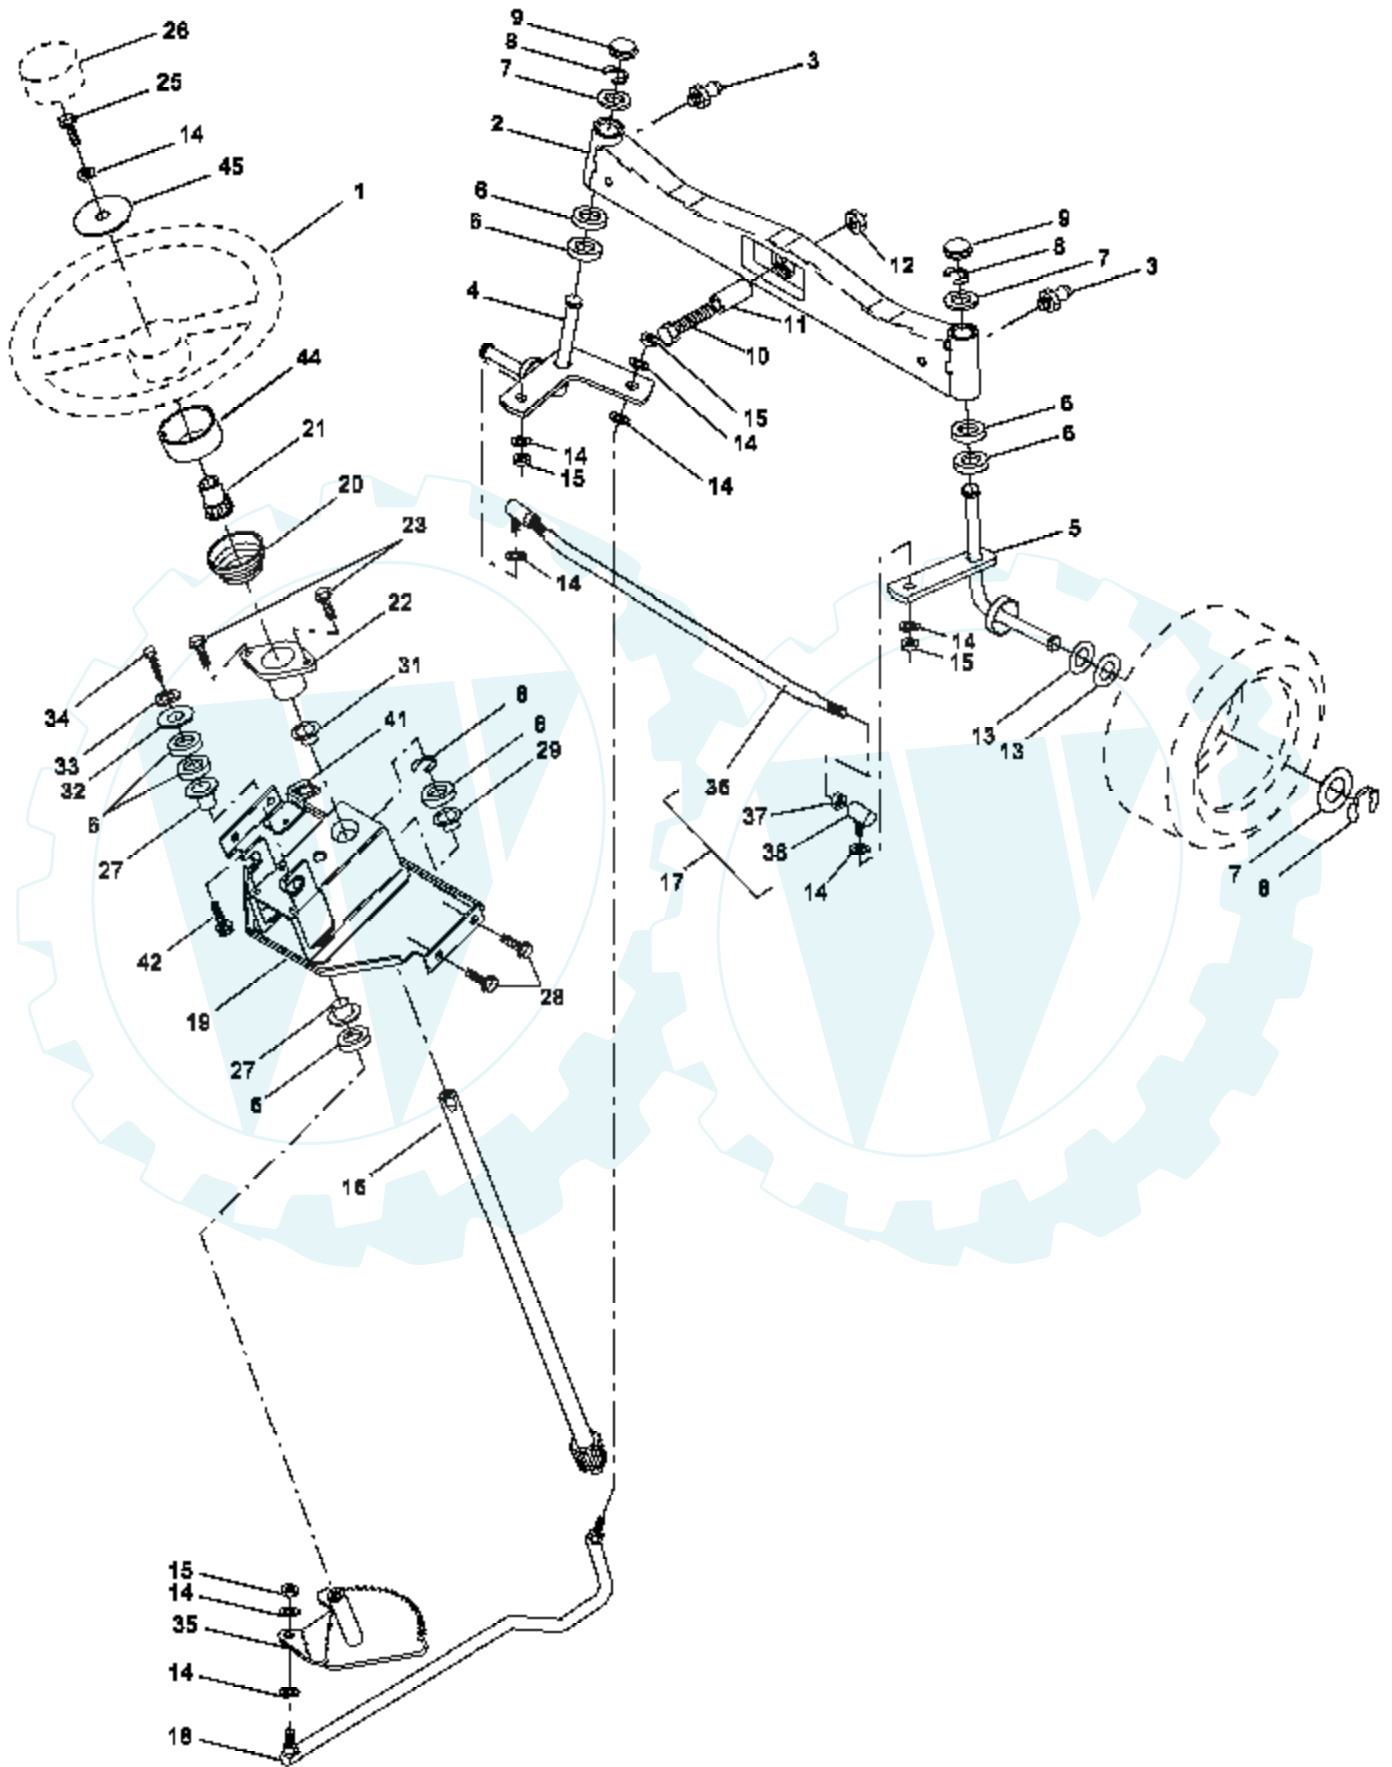

RELAY

PTO SWITCH	
POSITION	CIRCUIT
OFF	C + G, B + H
ON	C + F, B + E, A + D

REMOVABLE CONNECTIONS

NON-REMOVABLE CONNECTIONS

Ref #	Part Number	Qty	Description
1	171684		Seat
2	140551		Bracket, Pivot Seat
3	140675		Strap, Fender Asm.
4	127018X		Bolt, Shoulder 5/16-18 x .62
5	145006		Clip, Push-In Hinged
6	73800600		Nut, Lock Hex w/Ins. 3/8-16 Unc
7	124181X		Spring, Seat Cprsn.
8	171877		Bolt 5/16-18 UNC x 3/4 w/Sems
10	174894		Pan, Seat
12	121246X		Bracket, Mounting Switch
13	121248X		Bushing, Snap
14	72050412		Bolt, Carriage 1/4-20 x 1-1/2
15	121249X		Spacer, Split
16	123740X		Spring, Cprsn.
17	123976X		Nut, Lock 1/4 Lg. Flg. Gr. 5
18	19171912		Washer 17/32 x 1-3/16 x 12 Ga.
19	166369		Knob, Seat
20	124238X		Cap, Spring Seat Blk
21	171852		Bolt 5/16-18 Unc-2A
22	73800500		Nut, Crownlock 5/16-18