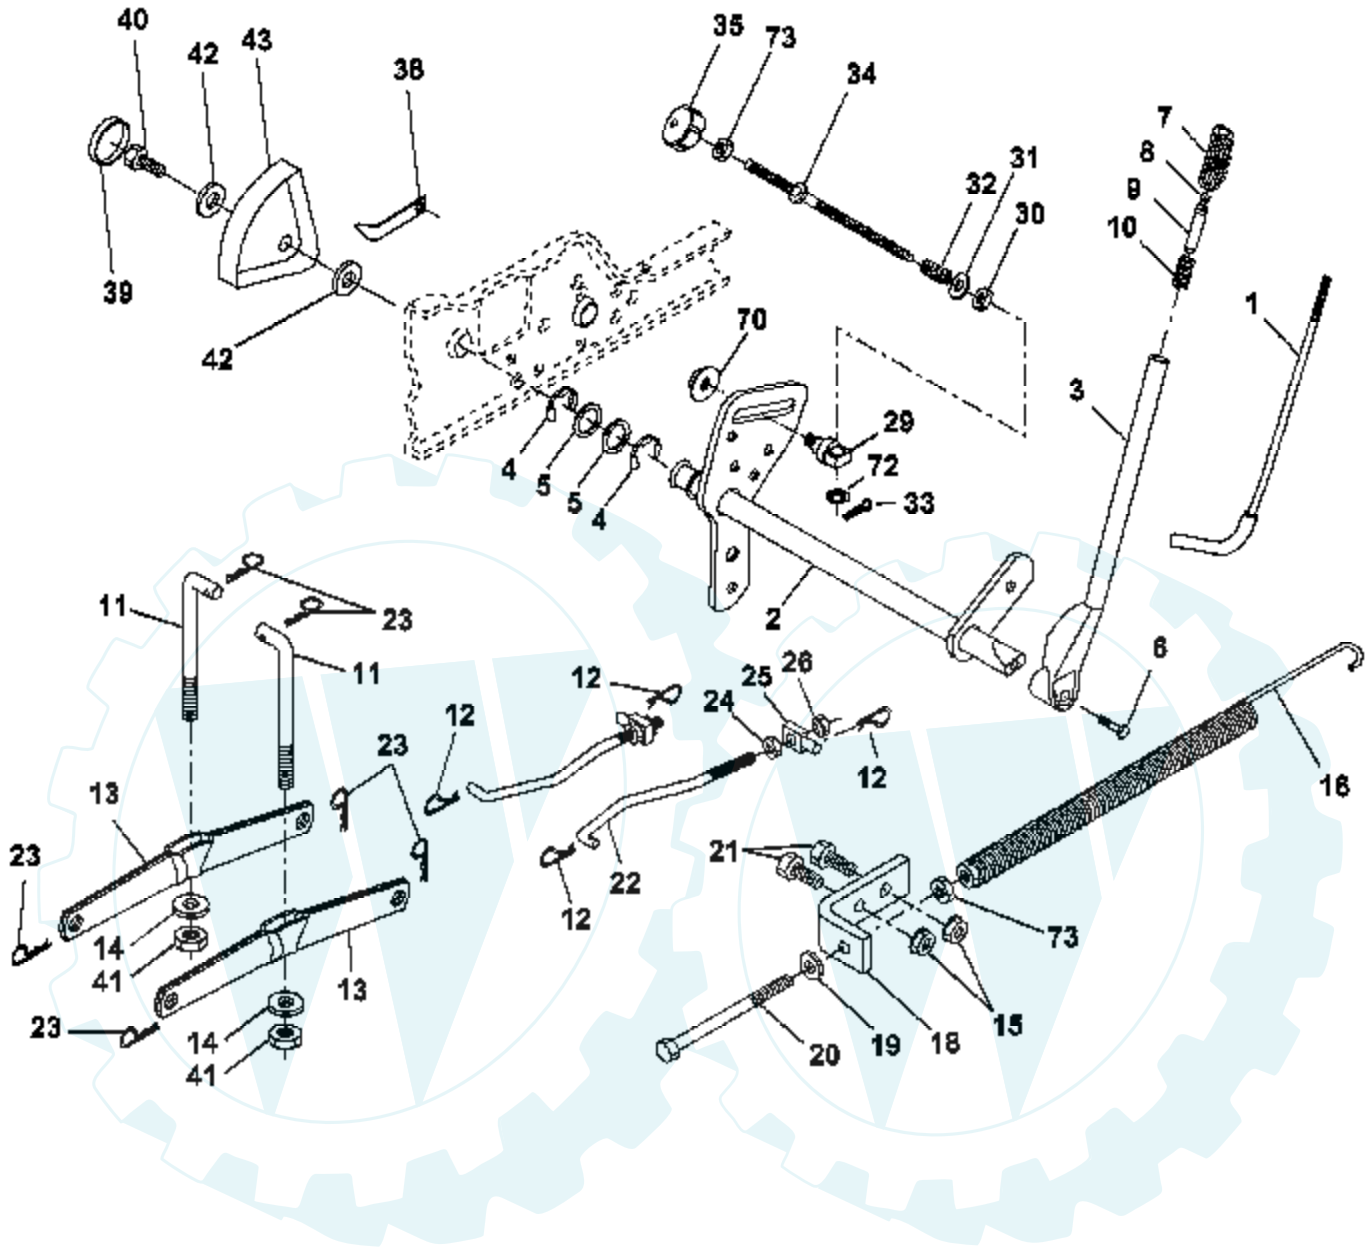

Ref #	Part Number	Qty	Description
69	136327		Hub, Cover
117	73900600		Nut, Lock Flg. 3/8-16 Unc

Ref #	Part Number	Qty	Description
1	121006X		Rod Asm., Lever
2	159187		Shaft Asm., Lift Vgt
3	159189		Lever Asm., Lift Rh
4	12000022		E-Ring Truarc #5133-87
5	19292016		Washer 29/32 x 1-1/4 x 16 Ga.
6	71110624		Bolt, Fin Hex 3/8-16 x 1-1/2
7	125631X		Grip, Handle Fluted
8	170770		Button, Plunger
9	122364X		Plunger, Lever Lift
10	2876H		Spring 2-1/8"
11	146704		Link Lift
12	163552		Retainer, Spring
13	139868		Arm, Suspension Vgt
14	169865		Bearing, Pvt. Lift Tapered
15	73680600		Nut, Crownlock 3/8-16 Unc
16	674A247		Spring Asm., Assist Lift
17	73350600		Nut, Hex Jam 3/8-16 Unc
18	143363		Bracket, Spring Assist
19	19131316		Washer 13/32 x 13/16 x 16 Ga.
20	5328J		Bolt, Adjust Spring Assist
21	74760616		Bolt, Fin Hex 3/8-16 x 1
22	127218		Link, Front
23	4939M		Retainer, Spring
24	73350800		Nut, Jam Hex 1/2-13 Unc
25	130171		Trunnion
26	73800800		Nut, Lock W/Wsh 1/2-13 Unc
29	150233		Trunnion Inf. Height
30	110807X		Nut, Special
31	19131016		Washer 13/32 x 5/8 x 16 Ga.
32	137150		Spring, Compression Inf Hgt
33	76020308		Pin, Cotter 3/32 x 1/2
34	137167		Rod, Adj Lift
35	138057		Knob, Inf 3/8-16 Unc
38	155097		Pointer, Height Indicator
39	123935X		Plug, Hole
40	17060516		Screw 5/16-18 x 3/4
41	73540600		Nut, Crownlock 3/8-24
42	19112410		Washer 11/32 x 1-1/2 x 10 Ga.
43	123934X		Scale, Indicator Height
70	145212		Nut, Hexflange Lock
72	110452X		Nut, Push Phos & Oil
73	73350600		Nut Hex Jam 3/8-16 Unc