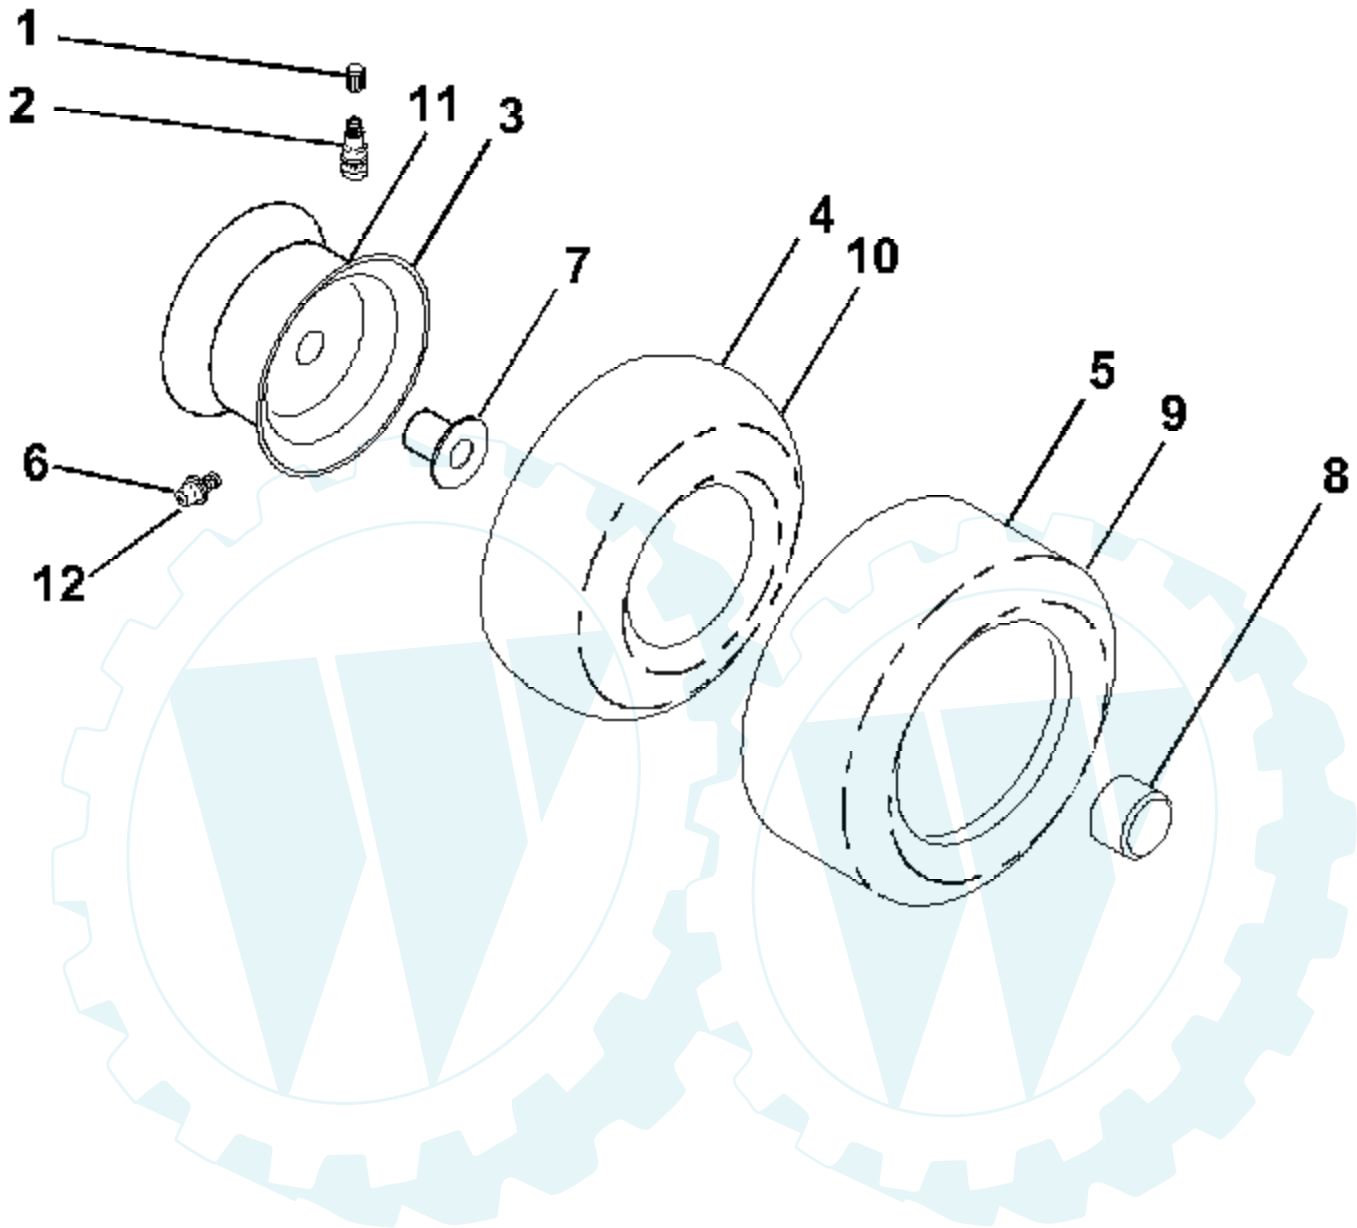

Ref #	Part Number	Qty	Description
1	59192		Cap, Valve, Tire
2	65139		Stem, Valve
3	106228X427		Rim Assembly, Front
4	8134H		Tube, Front (Service Item Only)
5	106230X		Tire, Front
6	278H		Fitting, Grease (Front Wheel Only)
7	9040H		Bearing, Flange (Front Wheel Only)
8	104757X		Cap, Axle (Front Wheel Only)
9	105588X		Tire, Rear
10	7154J		Tube, Rear (Service Item Only)
11	106277X427		Rim Assembly, Rear
12	6856M		Fitting, Grease
	144334		Sealant, Tire (10 oz. Tube)