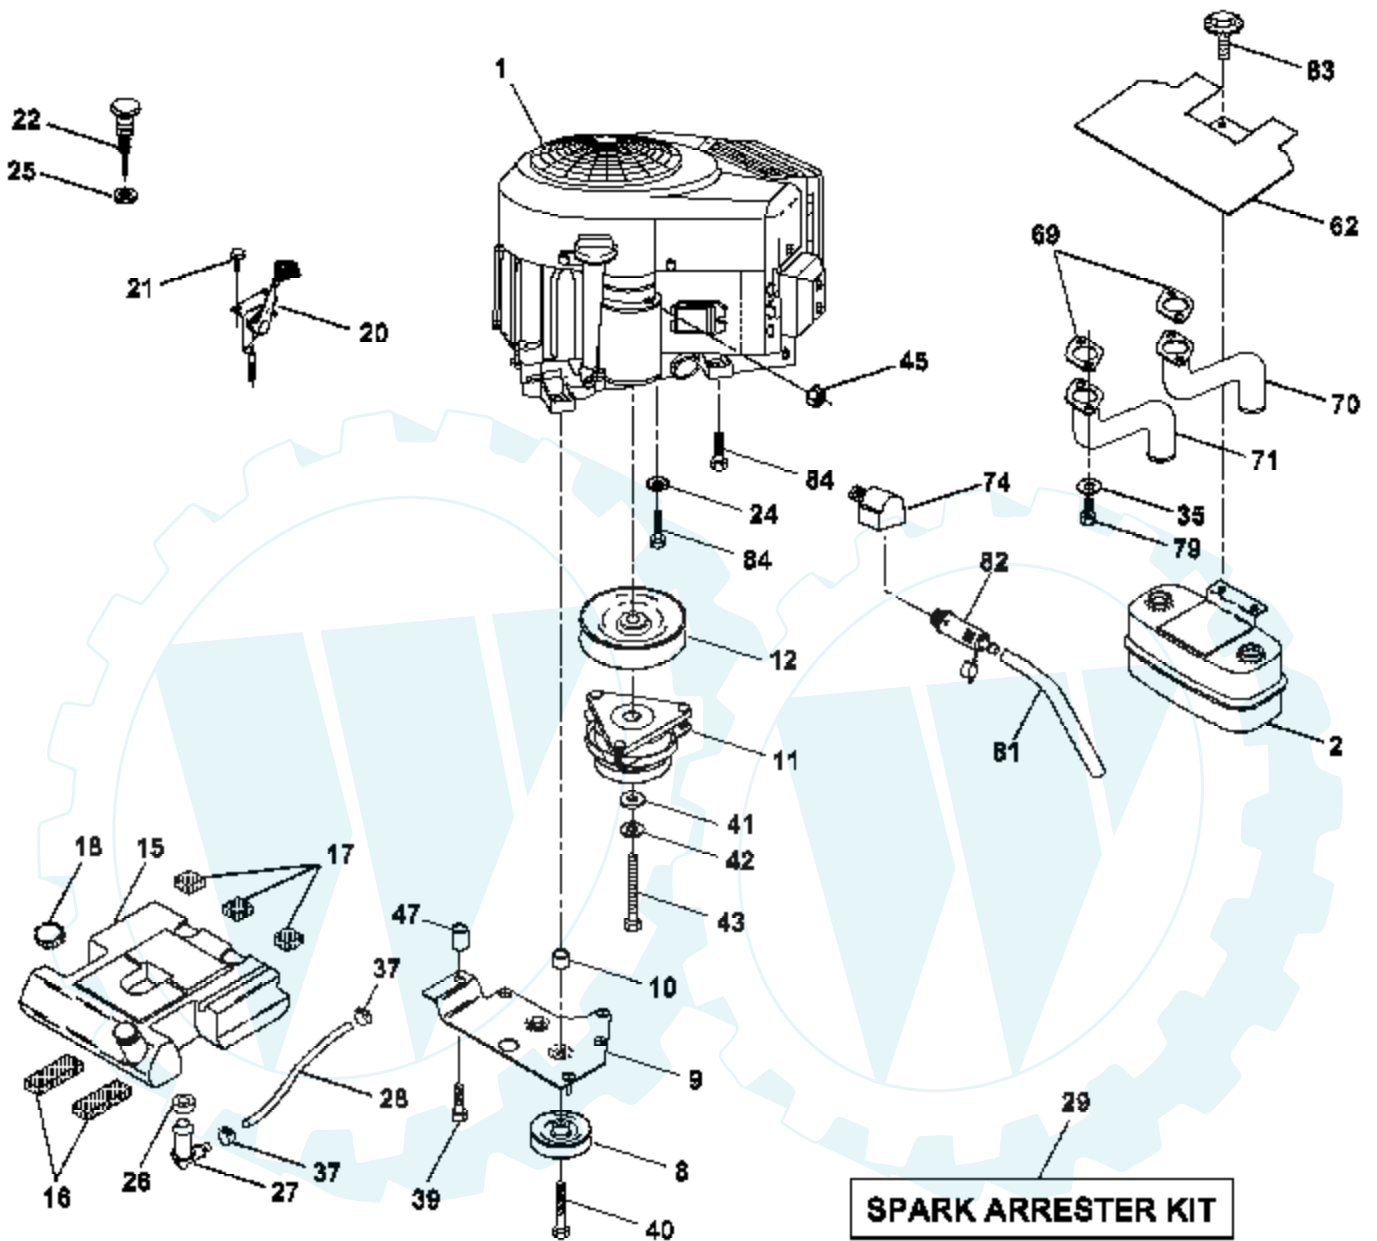

Ref #	Part Number	Qty	Description
1			Engine Briggs Model # 407777
2	149723		Muffler
8	121361X		Pulley V-Idler
9	150828		Keeper Asm Belt Engine Vgt 96
10	175287		Bushing
11	170056		Clutch Electric
12	143996		Pulley Engine Gmd Drive
15	151346		Tank Fuel Rear 3.50 YT/GT
16	109227X		Pad Spacer
17	106082X		Pad Spacer
18	140527		Cap Asm Fuel Top Vent N/Lany
20	164067		Control Throttle
21	164863		Screw HWHD Hi-Lo #13-16 x 3/4
22	164068		Control Choke
24	11050600		Lockwasher Ext Tooth 3/8
25	73920600		Nut Keps 3/8-24 UNF
26	3645J		Bushing
27	139277		Stem Tank Fuel
28	7834R		Fuel Line
29	137180		Spark Arrester Kit
35	10040500		Washer Lock Hvy HLCL Spr. 5/16
37	123487X		Clamp Hose
39	17490636		Screw 3/8 - 16 x 2-1/4 UNC TT
40	17490664		Screw 3/8 - 16 x 4 UNC TT
41	126197X		Washer 1-1/2 OD X 15/32 ID X .250
42	10040700		Washer Lock 7/16
43	173937		Bolt Hex 7/16-20 x 4 Gr. 5-1.5 Thr.
45	73510400		Nut Keps Hex 1/4-20 Unc
47	175288		Bushing
62	146629		Shield Heat Muffler
69	165391		Gasket Muffler
70	176069		Tube Exhaust LH
71	176070		Tube Exhaust RH
74	162295		Elbow Street Brass
79	71070512		Screw Hex Hd Cap 5/16-18 x 3/4
81	148456		Tube Drain Oil Easy
82	148315		Plug Oil Drain Easy
83	171877		Bolt 5/16-18 Unc x 3/4 w/Sems
84	17490624		Screw Thdrol 3/8-16 x 1-1/2