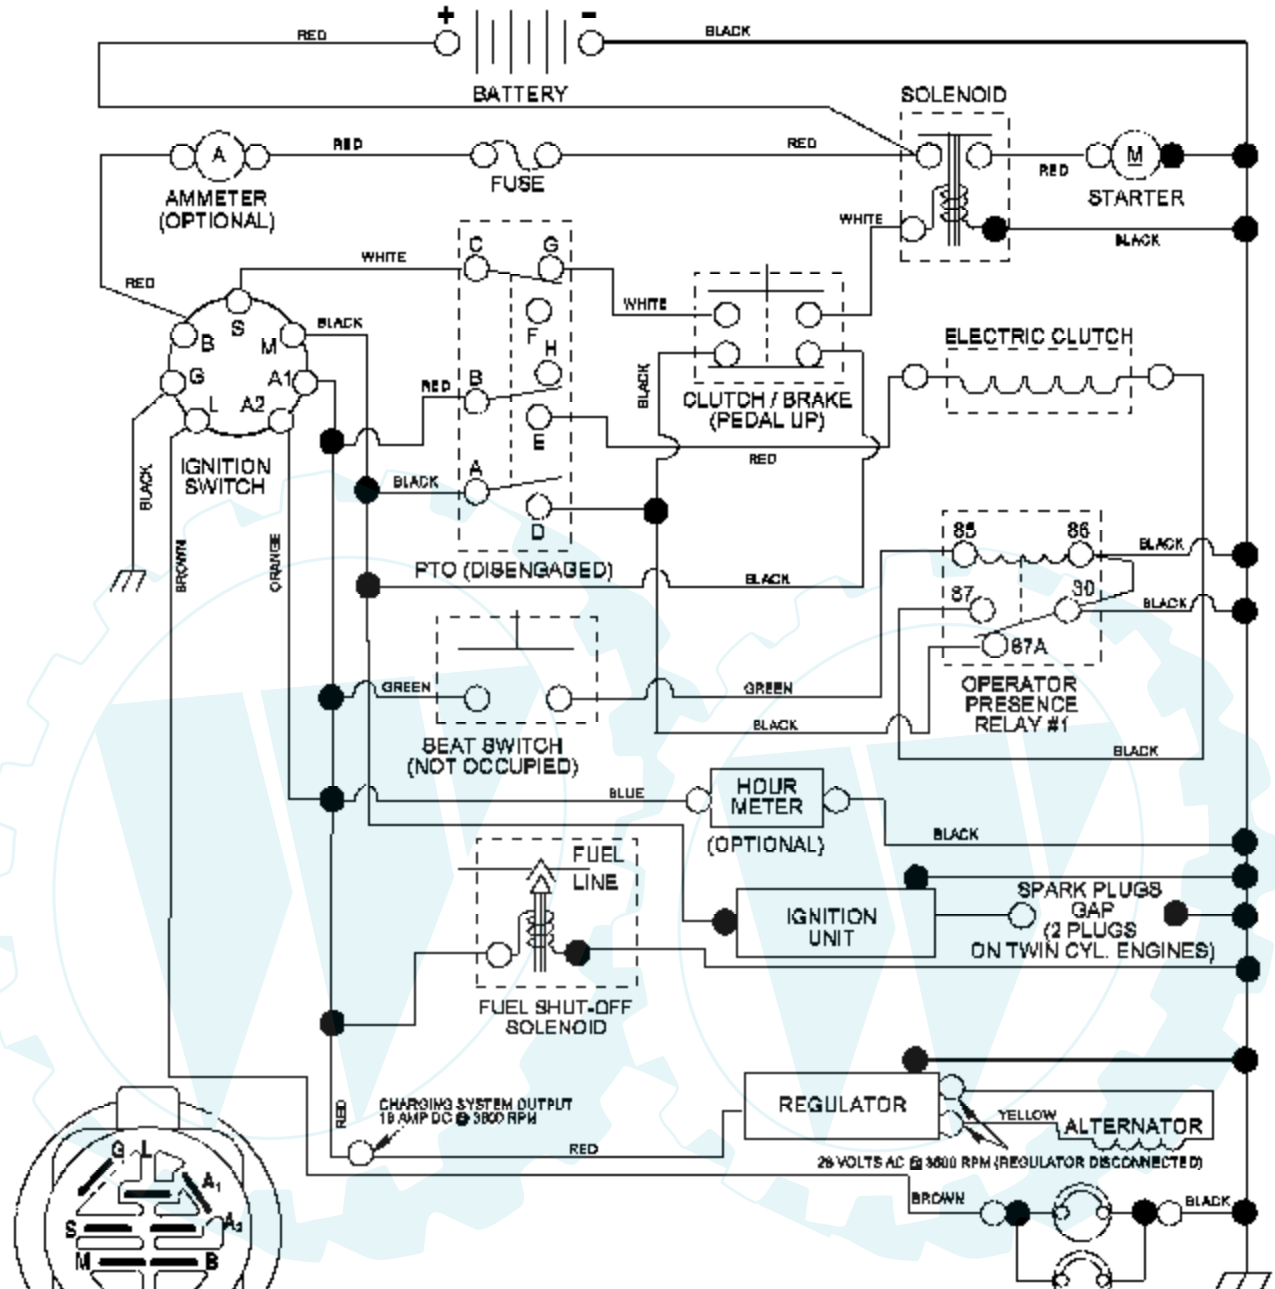

Ref #	Part Number	Qty	Description
69	136327		Hub, Cover
117	73900600		Nut, Lock Flg. 3/8-16 Unc

Ref #	Part Number	Qty	Description
1	121006X		Rod Asm., Lever
2	159187		Shaft Asm., Lift Vgt
3	159189		Lever Asm., Lift Rh
4	12000022		E-Ring Truarc #5133-87
5	19292016		Washer 29/32 x 1-1/4 x 16 Ga.
6	71110624		Bolt, Fin Hex 3/8-16 x 1-1/2
7	125631X		Grip, Handle Fluted
8	170770		Button, Plunger
9	122364X		Plunger, Lever Lift
10	2876H		Spring 2-1/8"
11	146704		Link Lift
12	163552		Retainer, Spring
13	139868		Arm, Suspension Vgt
14	169865		Bearing, Pvt. Lift Tapered
15	73680600		Nut, Crownlock 3/8-16 Unc
16	674A247		Spring Asm., Assist Lift
17	73350600		Nut, Hex Jam 3/8-16 Unc
18	143363		Bracket, Spring Assist
19	19131316		Washer 13/32 x 13/16 x 16 Ga.
20	5328J		Bolt, Adjust Spring Assist
21	74760616		Bolt, Fin Hex 3/8-16 x 1
22	127218		Link, Front
23	4939M		Retainer, Spring
24	73350800		Nut, Jam Hex 1/2-13 Unc
25	130171		Trunnion
26	73800800		Nut, Lock W/Wsh 1/2-13 Unc
29	150233		Trunnion Inf. Height
30	110807X		Nut, Special
31	19131016		Washer 13/32 x 5/8 x 16 Ga.
32	137150		Spring, Compression Inf Hgt
33	76020308		Pin, Cotter 3/32 x 1/2
34	137167		Rod, Adj Lift
35	138057		Knob, Inf 3/8-16 Unc
38	155097		Pointer, Height Indicator
39	123935X		Plug, Hole
40	17060516		Screw 5/16-18 x 3/4
41	73540600		Nut, Crownlock 3/8-24
42	19112410		Washer 11/32 x 1-1/2 x 10 Ga.
43	123934X		Scale, Indicator Height
70	145212		Nut, Hexflange Lock
72	110452X		Nut, Push Phos & Oil
73	73350600		Nut Hex Jam 3/8-16 Unc

Ref #	Part Number	Qty	Description
117	133957		Gauge Wheel, Wide
118	73930600		Nut, Centerlock 3/8-16 UNC
119	19121414		Washer 3/8 x 7/8 x 14 Ga.
126	144948		Arm, Idler, Primary Deck 46"
127	173902		Pulley Idler V-Gr. Plated 4.25
	173559		Deck Complete (Std. Deck-Order separately mulcher plate and gauge wheel components Key Nos. 101-106 and 116-118)
	143651		Mandrel Asm. 44"/50" service (Includes Key Nos. 8-10, 13-15, 31 and 33)