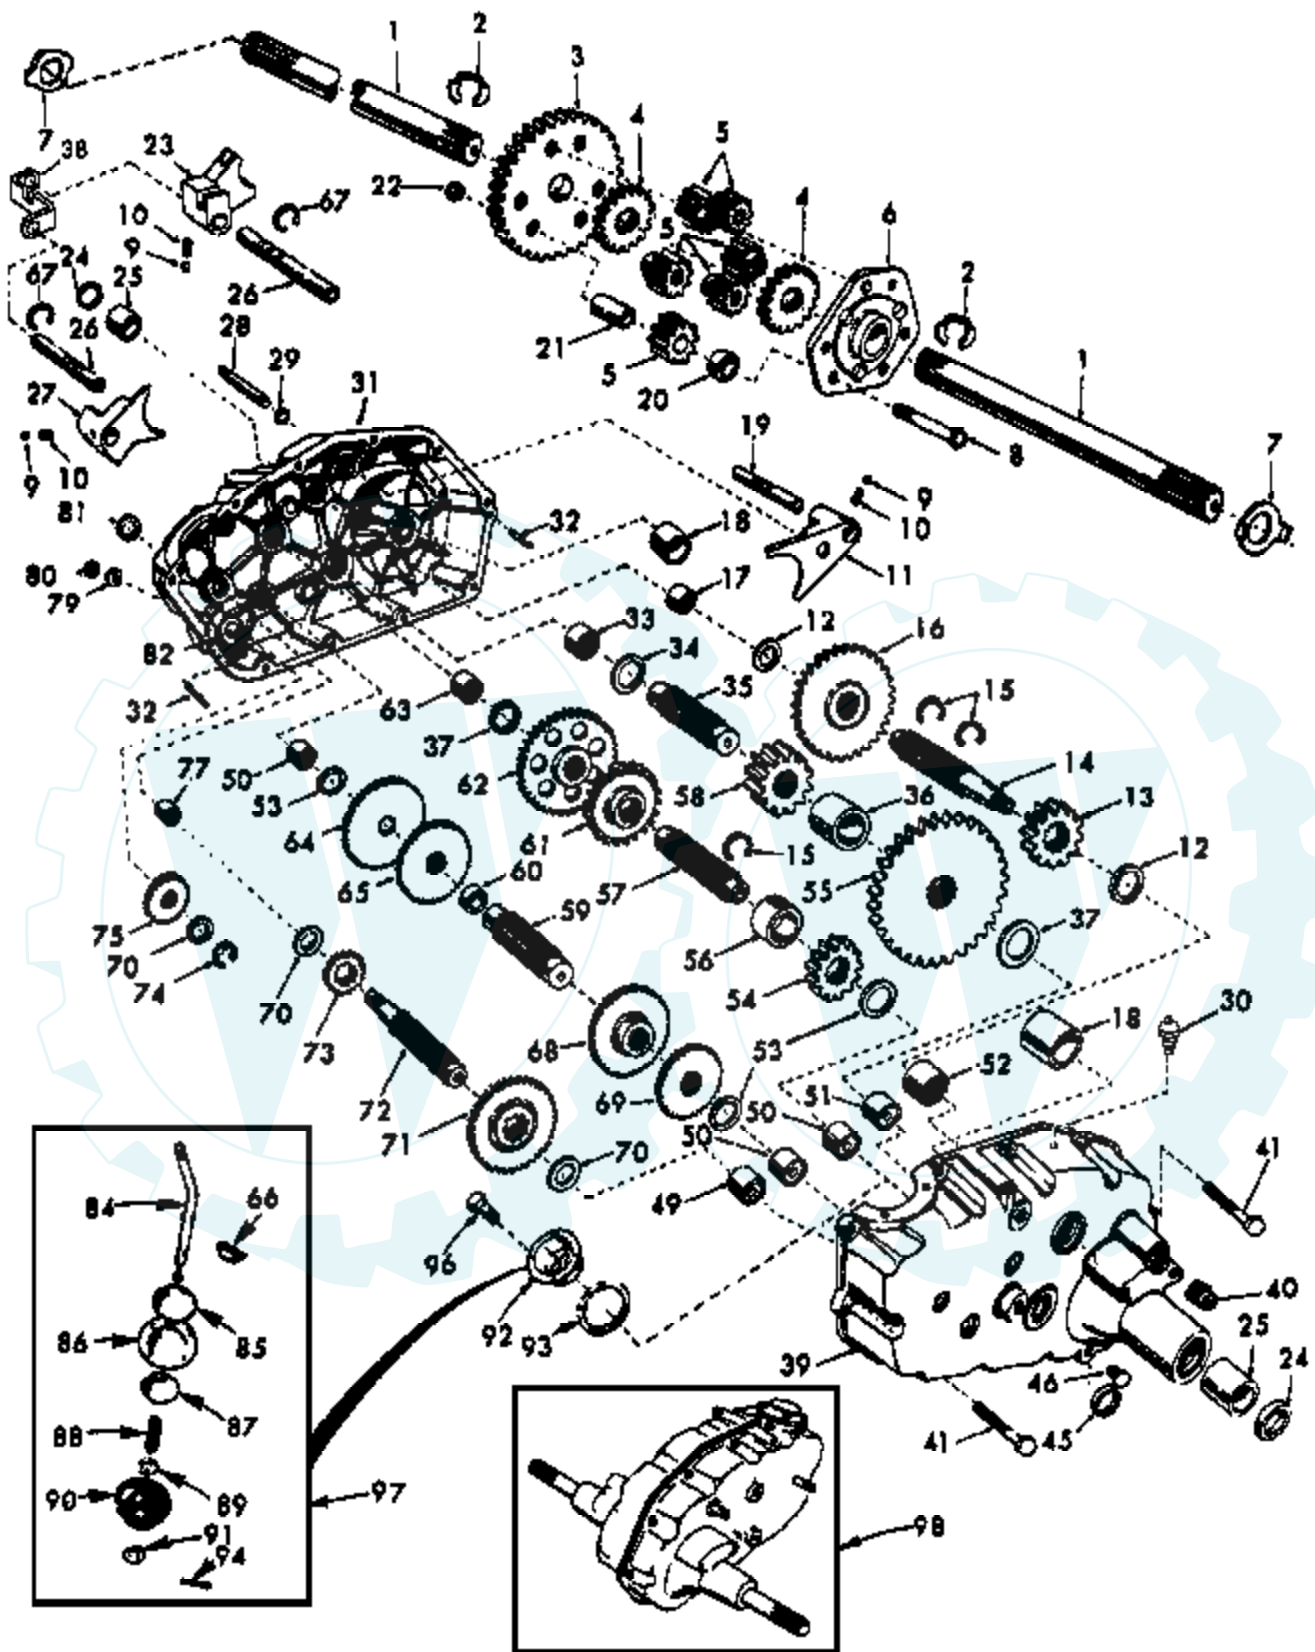

Ref #	Part Number	Qty	Description
1	4197R		Axle Shaft
2	12000034		Retaining Ring
3	4199R		Final Drive Gear
4	4216R		Differential Gear
5	4215R		Differential Pinion
6	4217R		Differential Carrier
7	174728		Axle Thrust Washer
8	74020652		Bolt, Hex Head 3/8-24 x 3-1/4 (1" Thread Length)
9	7392M		Steel Ball
10	137261		Spring Shift Fork Detent
11	4985R		Shift Fork, High-Low Range
12	6266H		Thrust Bearing Race
13	4212R		4th Reduction Pinion
14	137125		Shaft, Brake
15	6276H		Snap Ring, Crescent Type
16	633A63		High-Low Range Gears
17	8118M		Needle Bearing
18	8740H1		Sintered Iron Bearing
19	122238X		Shift Fork Shaft, High-Low Range
20	4218R		Differential Pinion Spacer
21	6252H1		Differential Pinion Bushing
22	7810H		Gripco Centerlock Nut 3/8-24
23	6262H		Shift Fork, R.H.
24	7393R		Oil Seal
25	992R1		Sintered Iron Bearing
26	139111		Shift Fork Shaft
27	4986R		Shift Fork, L.H.
28	122254X		Shift Shaft, High-Low Range
29	6269H		Oil Seal
30	5855H		Pressure Relief Valve
31	174731		Gearcase, Reverse Idler Shaft and Bearings, R.H. (Includes Key No.'s 17,18, 25, 33, 50, 3, 77 and 82)
32	6277H		Dowel Pin
33	4225R		Needle Bearing
34	7396H		Thrust Bearing Race
35	4198R		4th Reduction Gear Shaft
36	4200R		4th Reduction Gear Spacer
37	7395H		Thrust Bearing Race
38	160789		Gate, Lower, Shift
39	174729		Gearcase and Bearings, L.H. (Includes Key Numbers 18, 25, 49, 50 (2), 51 and 52)
40	13320400		Pipe Plug 1/2-14 N.P.T.
41	17580520		Bolt, Hex 5/16-18 UNC x 1-1/4
45	6271H		Oil Seal
46	13060200		Pipe Plug 1/4-18 N.P.T.
49	4895H		Needle Bearing
50	4222R		Needle Bearing
51	1529R		Needle Bearing
52	8119M		Needle Bearing
53	4220R		Thrust Bearing Race
54	4209R		3rd Reduction Pinion, Low
55	4213R		4th Reduction Gear
56	4442R		3rd Reduction Pinion Spacer
57	4195R		2nd Reduction Gear Shaft
58	4214R		Final Drive Pinion
59	4194R		1st Reduction Gear Shaft
60	7528R		1st Reduction Shaft Spacer