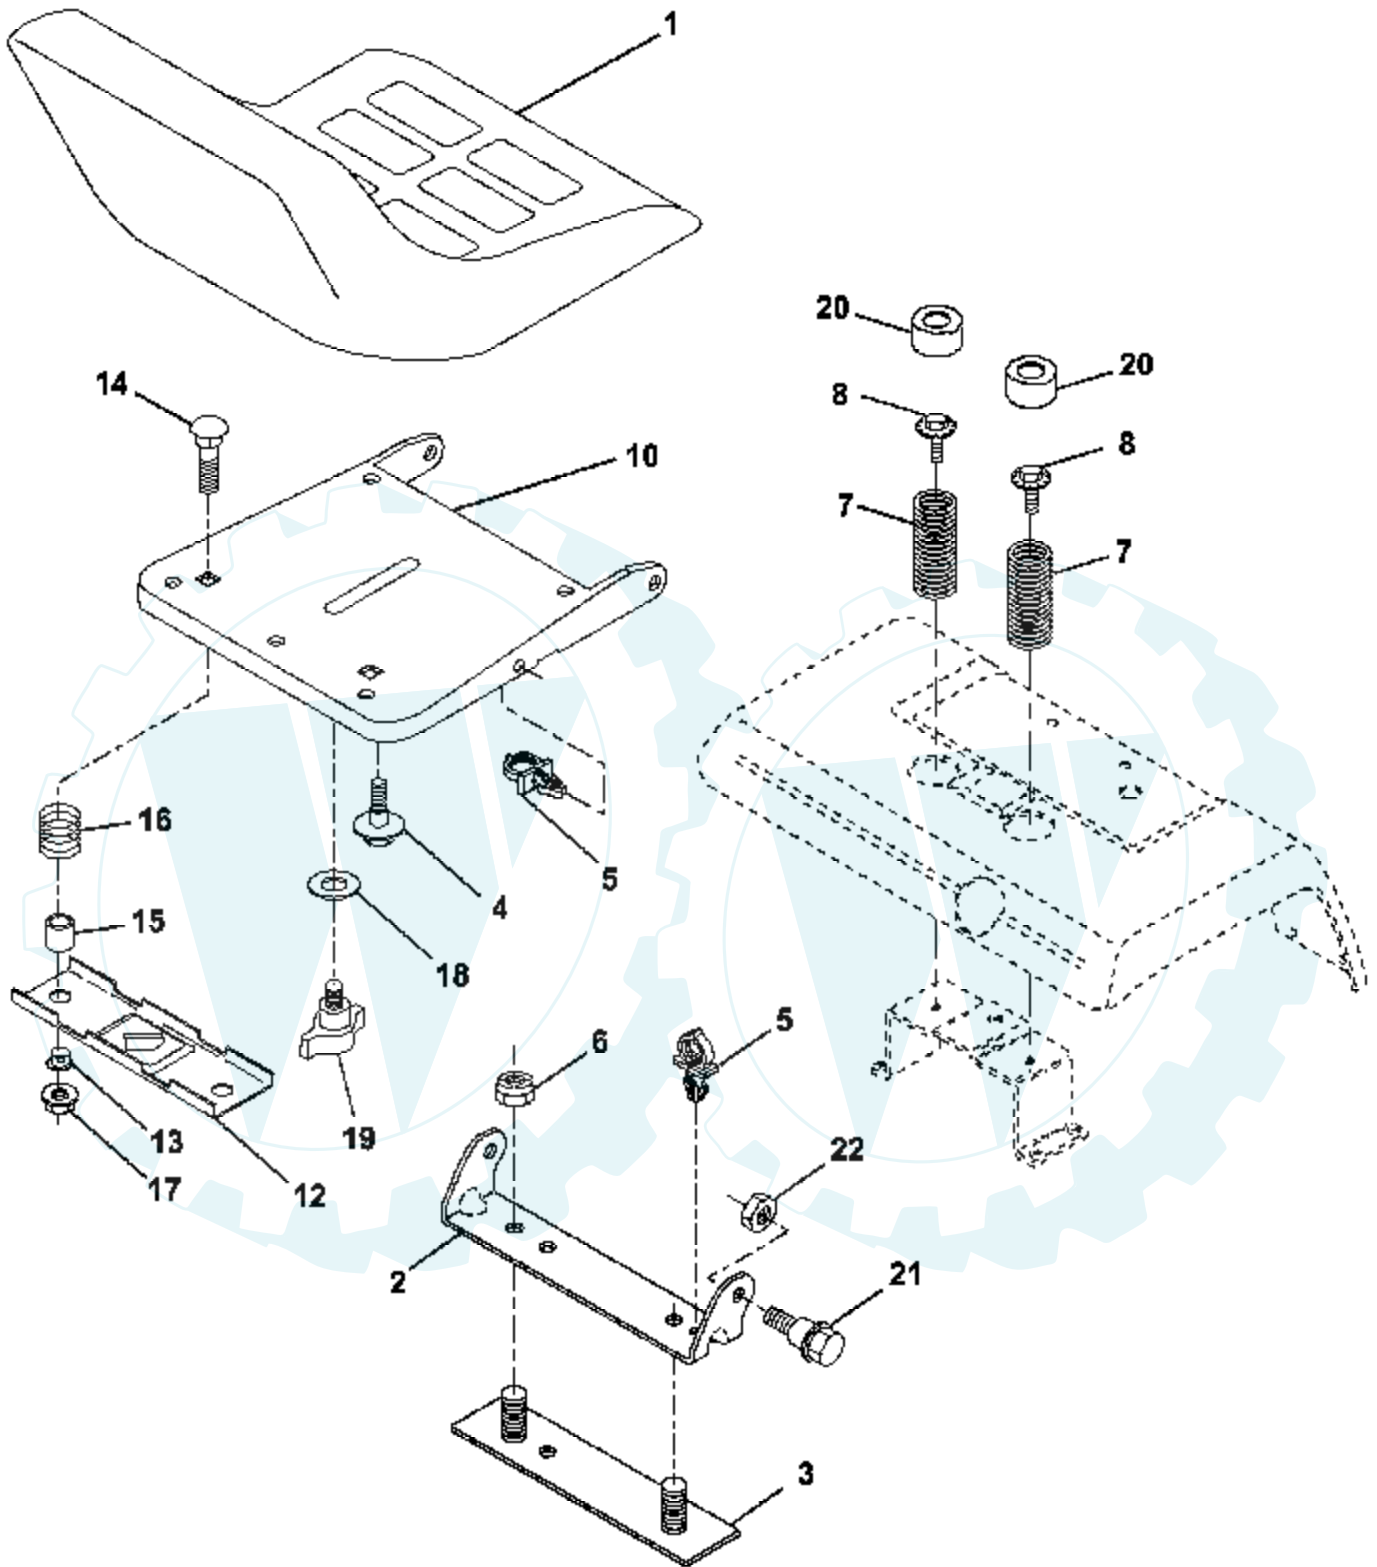

Ref #	Part Number	Qty	Description
117	133957		Gauge Wheel, Wide
118	73930600		Nut, Centerlock 3/8-16 UNC
119	19121414		Washer 3/8 x 7/8 x 14 Ga.
126	144948		Arm, Idler, Primary Deck 46"
127	173902		Pulley Idler V-Gr. Plated 4.25
	173559		Deck Complete (Std. Deck-Order separately mulcher plate and gauge wheel components Key Nos. 101-106 and 116-118)
	143651		Mandrel Asm. 44"/50" service (Includes Key Nos. 8-10, 13-15, 31 and 33)

IGNITION SWITCH

POSITION	CIRCUIT	"MAKE"
OFF	M + G + A1	NONE
ON + LIGHTS	B + A1	L + A2
ON	B + A1	NONE
START	B + S + A1	NONE

WIRING INSULATED CLIPS
NOTE: IF WIRING INSULATED CLIPS WERE REMOVED FOR SERVICING OF UNIT, THEY SHOULD BE REPLACED TO PROPERLY SECURE YOUR WIRING.

RELAY

PTO SWITCH	
POSITION	CIRCUIT
OFF	C + G, B + H
ON	C + F, B + E, A + D

REMOVABLE CONNECTIONS

NON-REMOVABLE CONNECTIONS

Ref #	Part Number	Qty	Description
1	171684		Seat
2	140551		Bracket, Pivot Seat
3	140675		Strap, Fender Asm.
4	127018X		Bolt, Shoulder 5/16-18 x .62
5	145006		Clip, Push-In Hinged
6	73800600		Nut, Lock Hex w/Ins. 3/8-16 Unc
7	124181X		Spring, Seat Cprsn.
8	171877		Bolt 5/16-18 UNC x 3/4 w/Sems
10	174894		Pan, Seat
12	121246X		Bracket, Mounting Switch
13	121248X		Bushing, Snap
14	72050412		Bolt, Carriage 1/4-20 x 1-1/2
15	121249X		Spacer, Split
16	123740X		Spring, Cprsn.
17	123976X		Nut, Lock 1/4 Lg. Flg. Gr. 5
18	19171912		Washer 17/32 x 1-3/16 x 12 Ga.
19	166369		Knob, Seat
20	124238X		Cap, Spring Seat Blk
21	171852		Bolt 5/16-18 Unc-2A
22	73800500		Nut, Crownlock 5/16-18