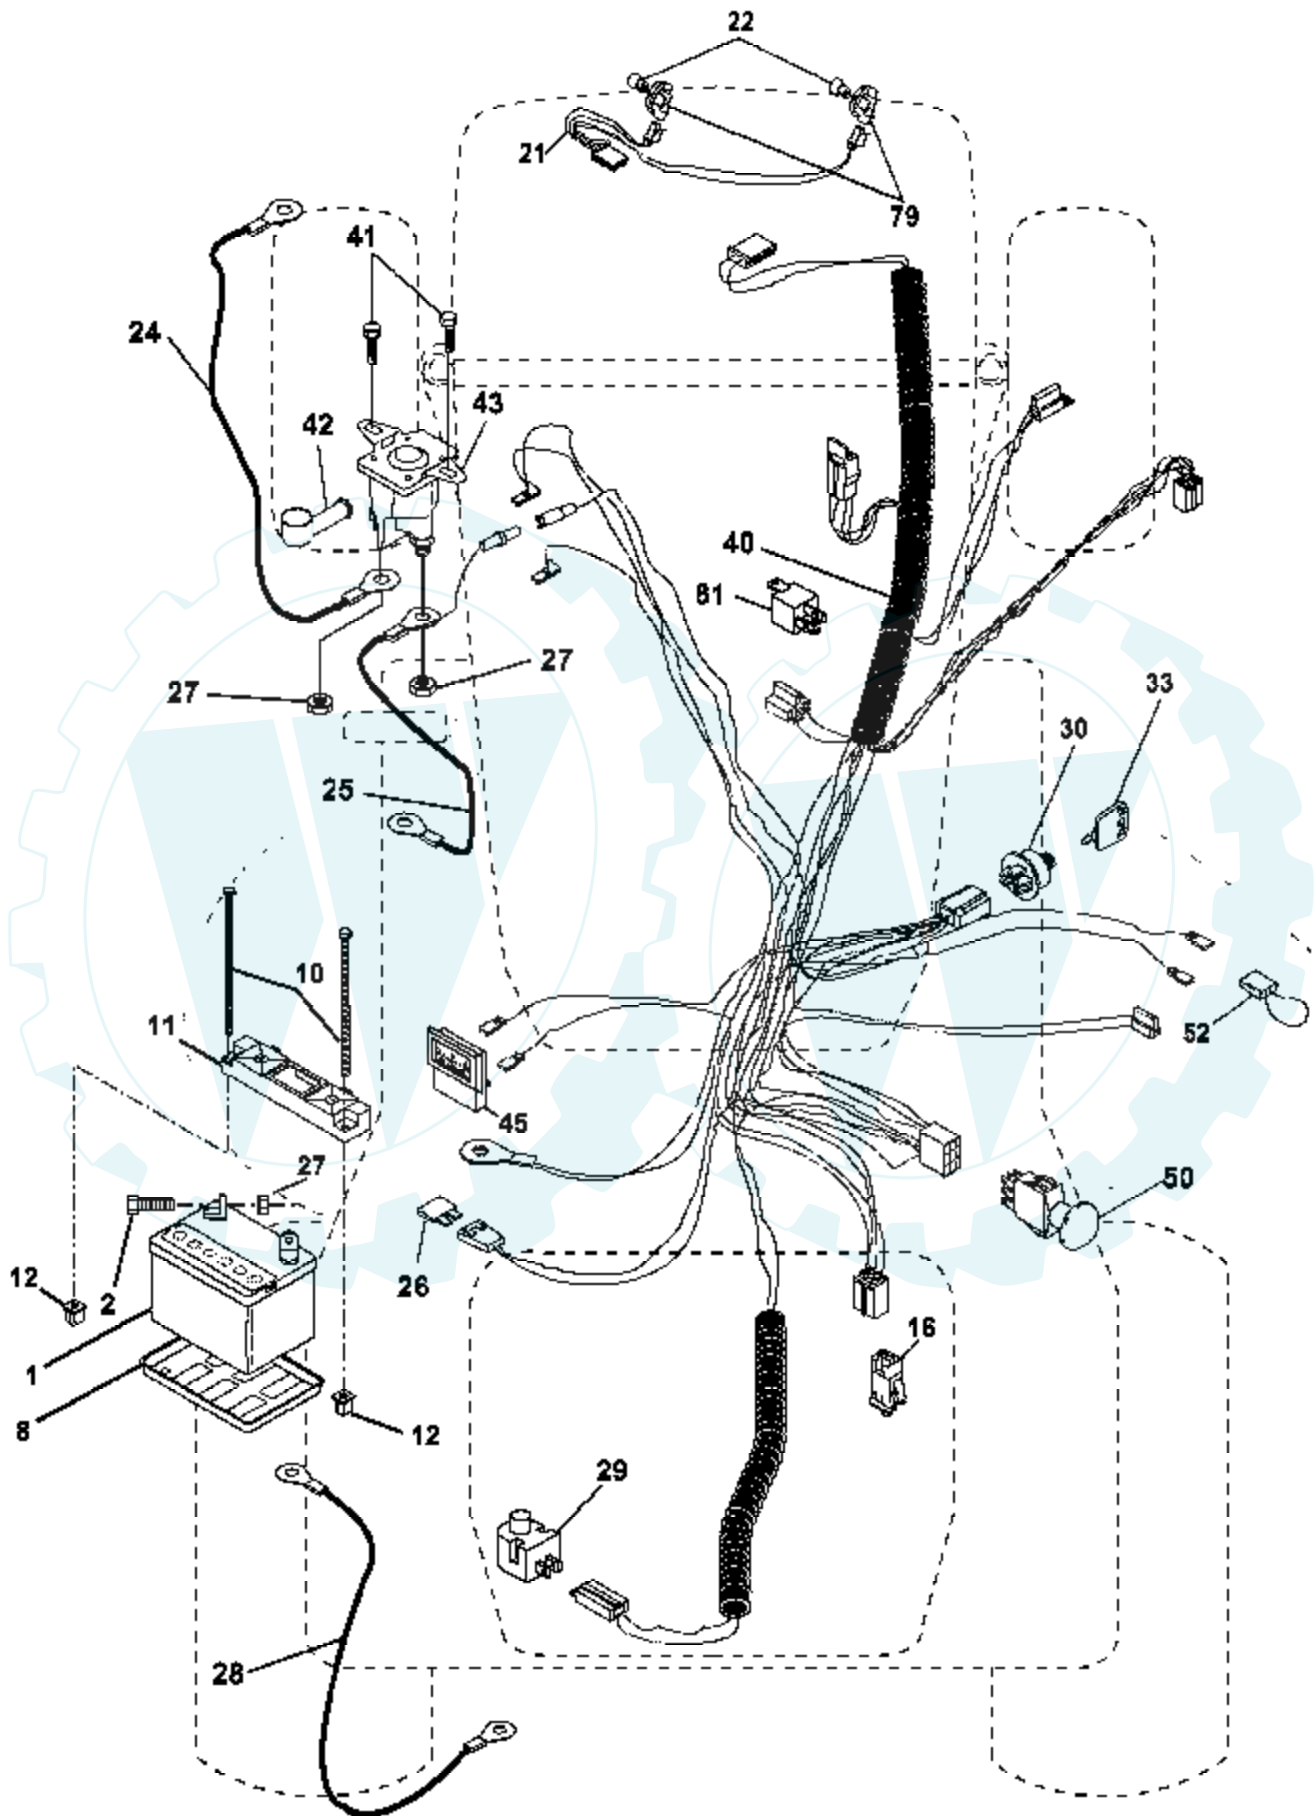

Ref #	Part Number	Qty	Description
1	144926		Battery
2	74760412		Bolt Hex Head 1/4-20 x 3/4
8	7603J		Tray, Battery
10	145211		Bolt Btr Frt 1/4-20 X 7.5 zinc
11	150109		Holdown Battery Front Mount
12	145769		Nut Push Nylon 1/4"
16	153664		Switch Interlock Push-In
21	166184		Harness Headlight
22	4152J		Bulb Light
24	4206J		Cable, Battery
25	146149		Cable, Battery
26	108824X		Fuse
27	73510400		Nut Keps Hex 1/4-20 Unc
28	170697		Cable,Ground
29	160784		Switch, Plunger
30	175566		Switch, Ign
33	140401		Key
40	170238		Harness, Ignition
41	17720408		Screw 1/4-20 x 1/2
42	131563		Cover, Terminal Red
43	175141		Solenoid
45	122822X		Ammeter
50	174653		Switch, PTO
52	141940		Protection Wire Loop
79	163996		Bulbholder
81	109748X		Relay Asm.