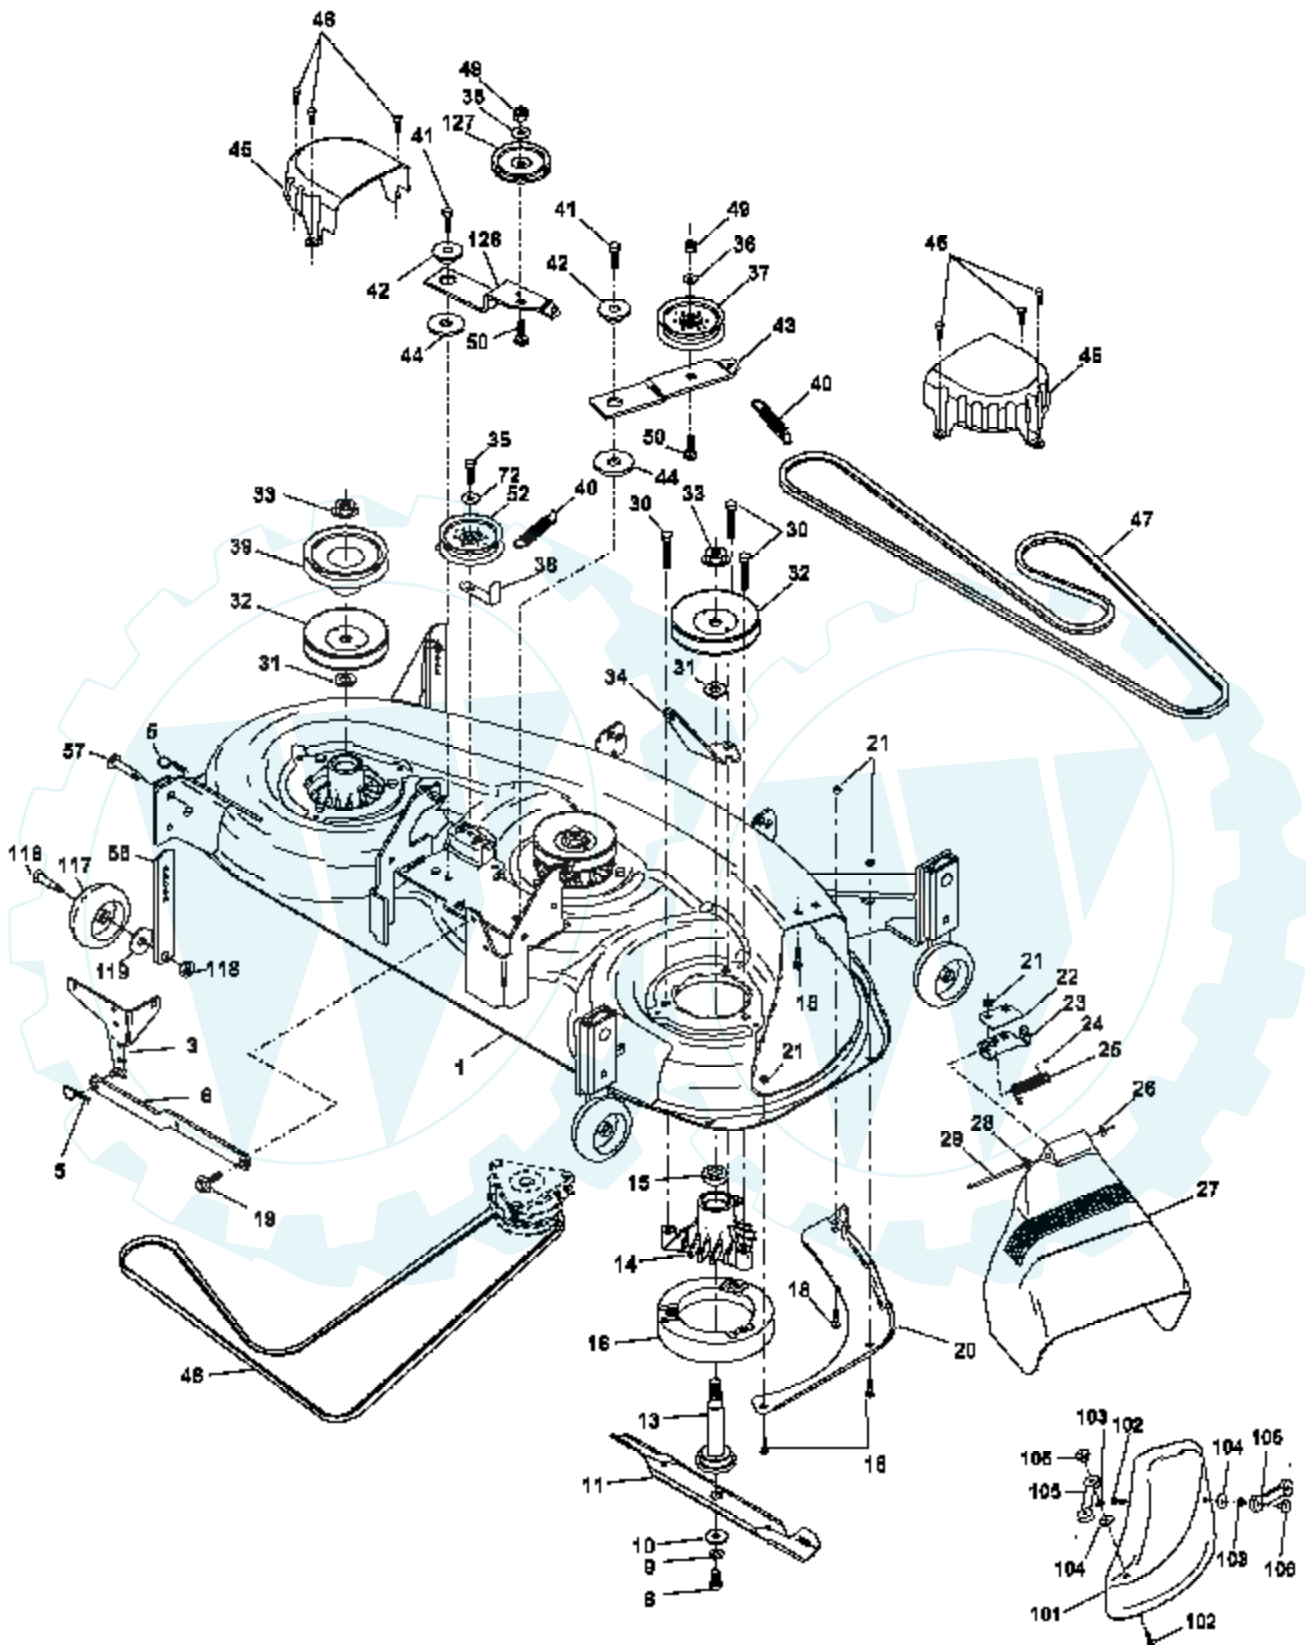

Ref #	Part Number	Qty	Description
69	136327		Hub, Cover
117	73900600		Nut, Lock Flg. 3/8-16 Unc

Ref #	Part Number	Qty	Description
1	121006X		Rod Asm., Lever
2	159187		Shaft Asm., Lift Vgt
3	159189		Lever Asm., Lift Rh
4	12000022		E-Ring Truarc #5133-87
5	19292016		Washer 29/32 x 1-1/4 x 16 Ga.
6	71110624		Bolt, Fin Hex 3/8-16 x 1-1/2
7	125631X		Grip, Handle Fluted
8	170770		Button, Plunger
9	122364X		Plunger, Lever Lift
10	2876H		Spring 2-1/8"
11	146704		Link Lift
12	163552		Retainer, Spring
13	139868		Arm, Suspension Vgt
14	169865		Bearing, Pvt. Lift Tapered
15	73680600		Nut, Crownlock 3/8-16 Unc
16	674A247		Spring Asm., Assist Lift
17	73350600		Nut, Hex Jam 3/8-16 Unc
18	143363		Bracket, Spring Assist
19	19131316		Washer 13/32 x 13/16 x 16 Ga.
20	5328J		Bolt, Adjust Spring Assist
21	74760616		Bolt, Fin Hex 3/8-16 x 1
22	127218		Link, Front
23	4939M		Retainer, Spring
24	73350800		Nut, Jam Hex 1/2-13 Unc
25	130171		Trunnion
26	73800800		Nut, Lock W/Wsh 1/2-13 Unc
29	150233		Trunnion Inf. Height
30	110807X		Nut, Special
31	19131016		Washer 13/32 x 5/8 x 16 Ga.
32	137150		Spring, Compression Inf Hgt
33	76020308		Pin, Cotter 3/32 x 1/2
34	137167		Rod, Adj Lift
35	138057		Knob, Inf 3/8-16 Unc
38	155097		Pointer, Height Indicator
39	123935X		Plug, Hole
40	17060516		Screw 5/16-18 x 3/4
41	73540600		Nut, Crownlock 3/8-24
42	19112410		Washer 11/32 x 1-1/2 x 10 Ga.
43	123934X		Scale, Indicator Height
70	145212		Nut, Hexflange Lock
72	110452X		Nut, Push Phos & Oil
73	73350600		Nut Hex Jam 3/8-16 Unc