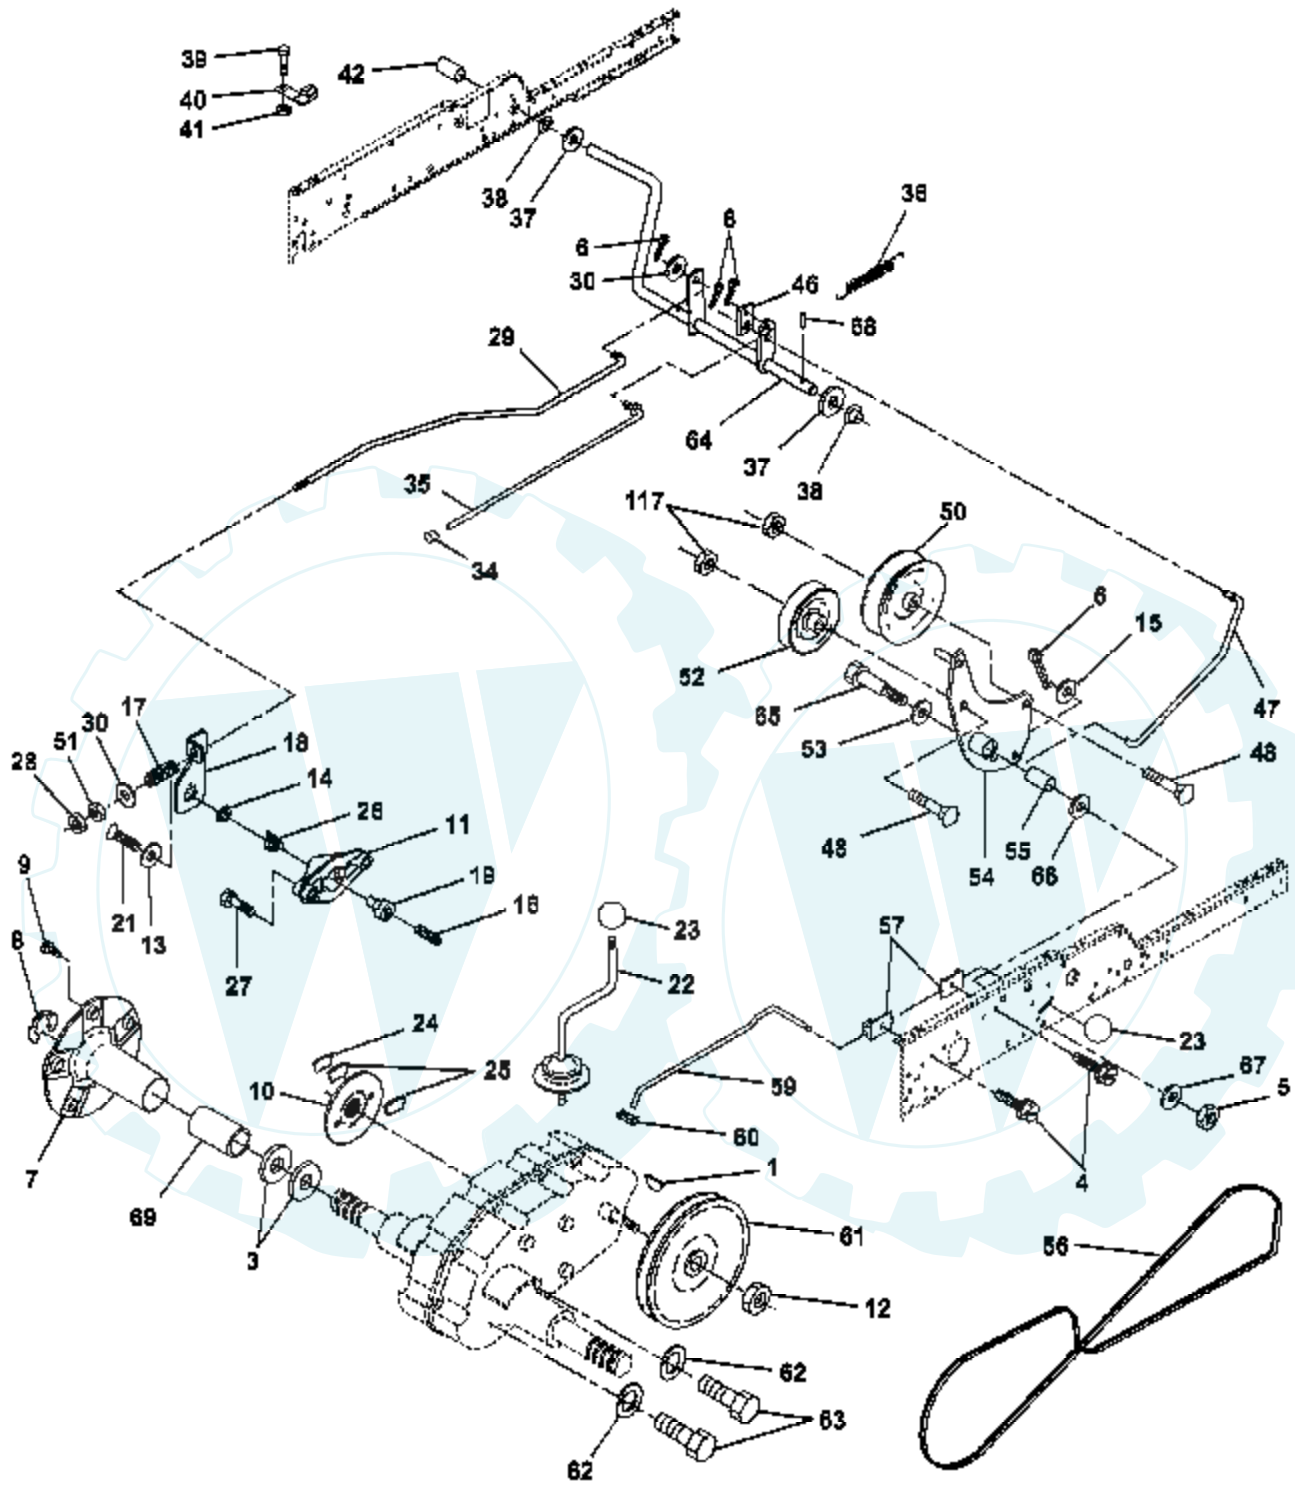

Ref #	Part Number	Qty	Description
1	9858M1		Key, Woodruff
3	7563R		Washer, Thrust, Axle
4	17490508		Screw Thdrol 5/16-18 x 3/4
5	73680600		Nut, Crownlock 3/8-16
6	76020412		Pin, Cotter
7	149176		Wheel, Hub Assembly
8	12000034		Klip, Ring
9	140080		Bolt, Hub
10	142509		Disc, Brake
11	136927		Yoke, Brake Disc
12	73750800		Nutlock 1/2-20 Unf
13	139419		Washer, Special
14	138901		Bushing
15	19131316		Washer 13/32 x 13/16 x 16 Ga.
16	143012		Set, Screw 1/4-28 x 3/4
17	126909X		Spring
18	137104		Lever, Brake
19	136926		Cam, Brake Disc
21	23260412		Screw, Flat Head 1/4-28 x 3/4
22	633A109		Gearshift, Lever Assembly
23	106932X		Knob
24	136925		Support, Puck Brake
25	136923		Puck, Brake Top
26	137552		Spring, Return
27	17490528		Screw, Hex Wsh Thd. 5/16-18 x 1-3/4
28	73350600		Nut, Hex Jam 3/8-16
29	137213		Brake, Rod
30	19131616		Washer 13/32 x 1 x 16 Ga.
34	71673		Cap, Plunger
35	137648		Rod, Parking Brake
36	149412		Spring, Drive Ground
37	121749X		Washer 25/32 x 1-1/4 x 16 Ga.
38	150035		Nyliner
39	74321016		Screw, Fin. #10-24 x 1
40	5304J		Actuator, Interlock Switch
41	73931000		Nut Centerlock 10-24-Umc
42	8883R		Cover, Pedal
46	145170		Retainer, Spring
47	138228		Clutch Rod
48	72110612		Bolt, Carriage 3/8-16 x 1-1/2 Gr. 5
50	131494		Pulley, Idler, Flat
51	73800600		Nut, Crownlock 3/8-16 UNC
52	139123		Pulley, Idler, Grooved
53	207J		Washer,Hardened
54	161590		Clutch, Arm Assembly
55	105706X		Bearing, Idler
56	137153		V-Belt
57	141756		Bracket, Shift Rod, Hi-Lo
59	122253X		Shift Rod, Hi-Lo
60	122268X		Spring Clip, Connecting Link
61	137524		Pulley, Transaxle
62	10040700		Washer, Lock 7/16
63	74760720		Bolt, Fin Hex 7/16-14 x 1-1/4
64	154752		Shaft, Clutch/Brake Pedal
65	67609		Bolt, Shoulder
66	140296		Washer,Hardened
67	19131312		Washer, Flat
68	5142H		Pin, Roll