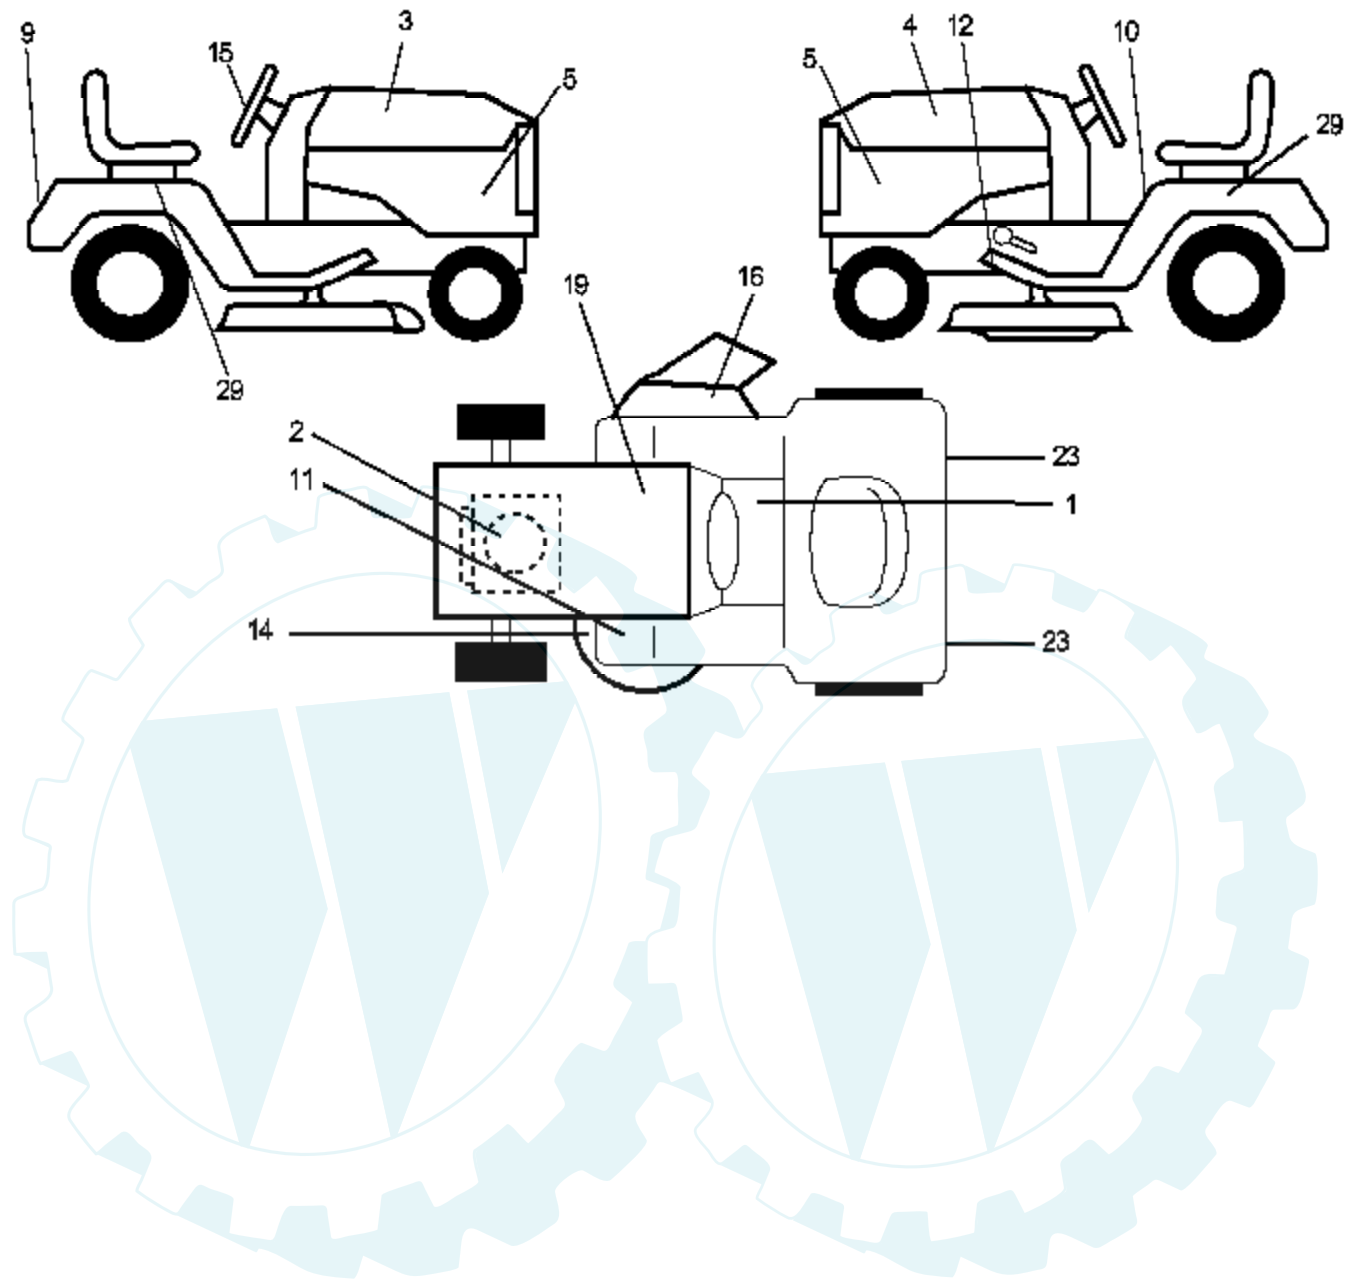

Ref #	Part Number	Qty	Description
1	176674		Decal, Dash
2	170851		Decal, Engine
3	176272		Decal, Hood, RH
4	176273		Decal, Hood, LH
5	176652		Decal, Hood Side PNL
9	172740		Decal, Fender
10	157140		Decal, Danger
11	101892X		Decal, Clutch/Brake
12			UNKNOWN
14	160397		Decal, V-Belt Schematic
15	172743		Decal, Ins. Whl. Strg.
16	170563		Decal, Housing Mower, Warning
19	145005		Decal, Battery
23	106202X		Reflector, Taillight
29	176650		Decal, Fender
30	172272		Decal, Replacement Parts
	138311		Decal, Handle Lift (Lift Handle)
	133671		Pad Footrest
	177271		Manual, Owner's (English)
	177272		Manual, Owner's (French)