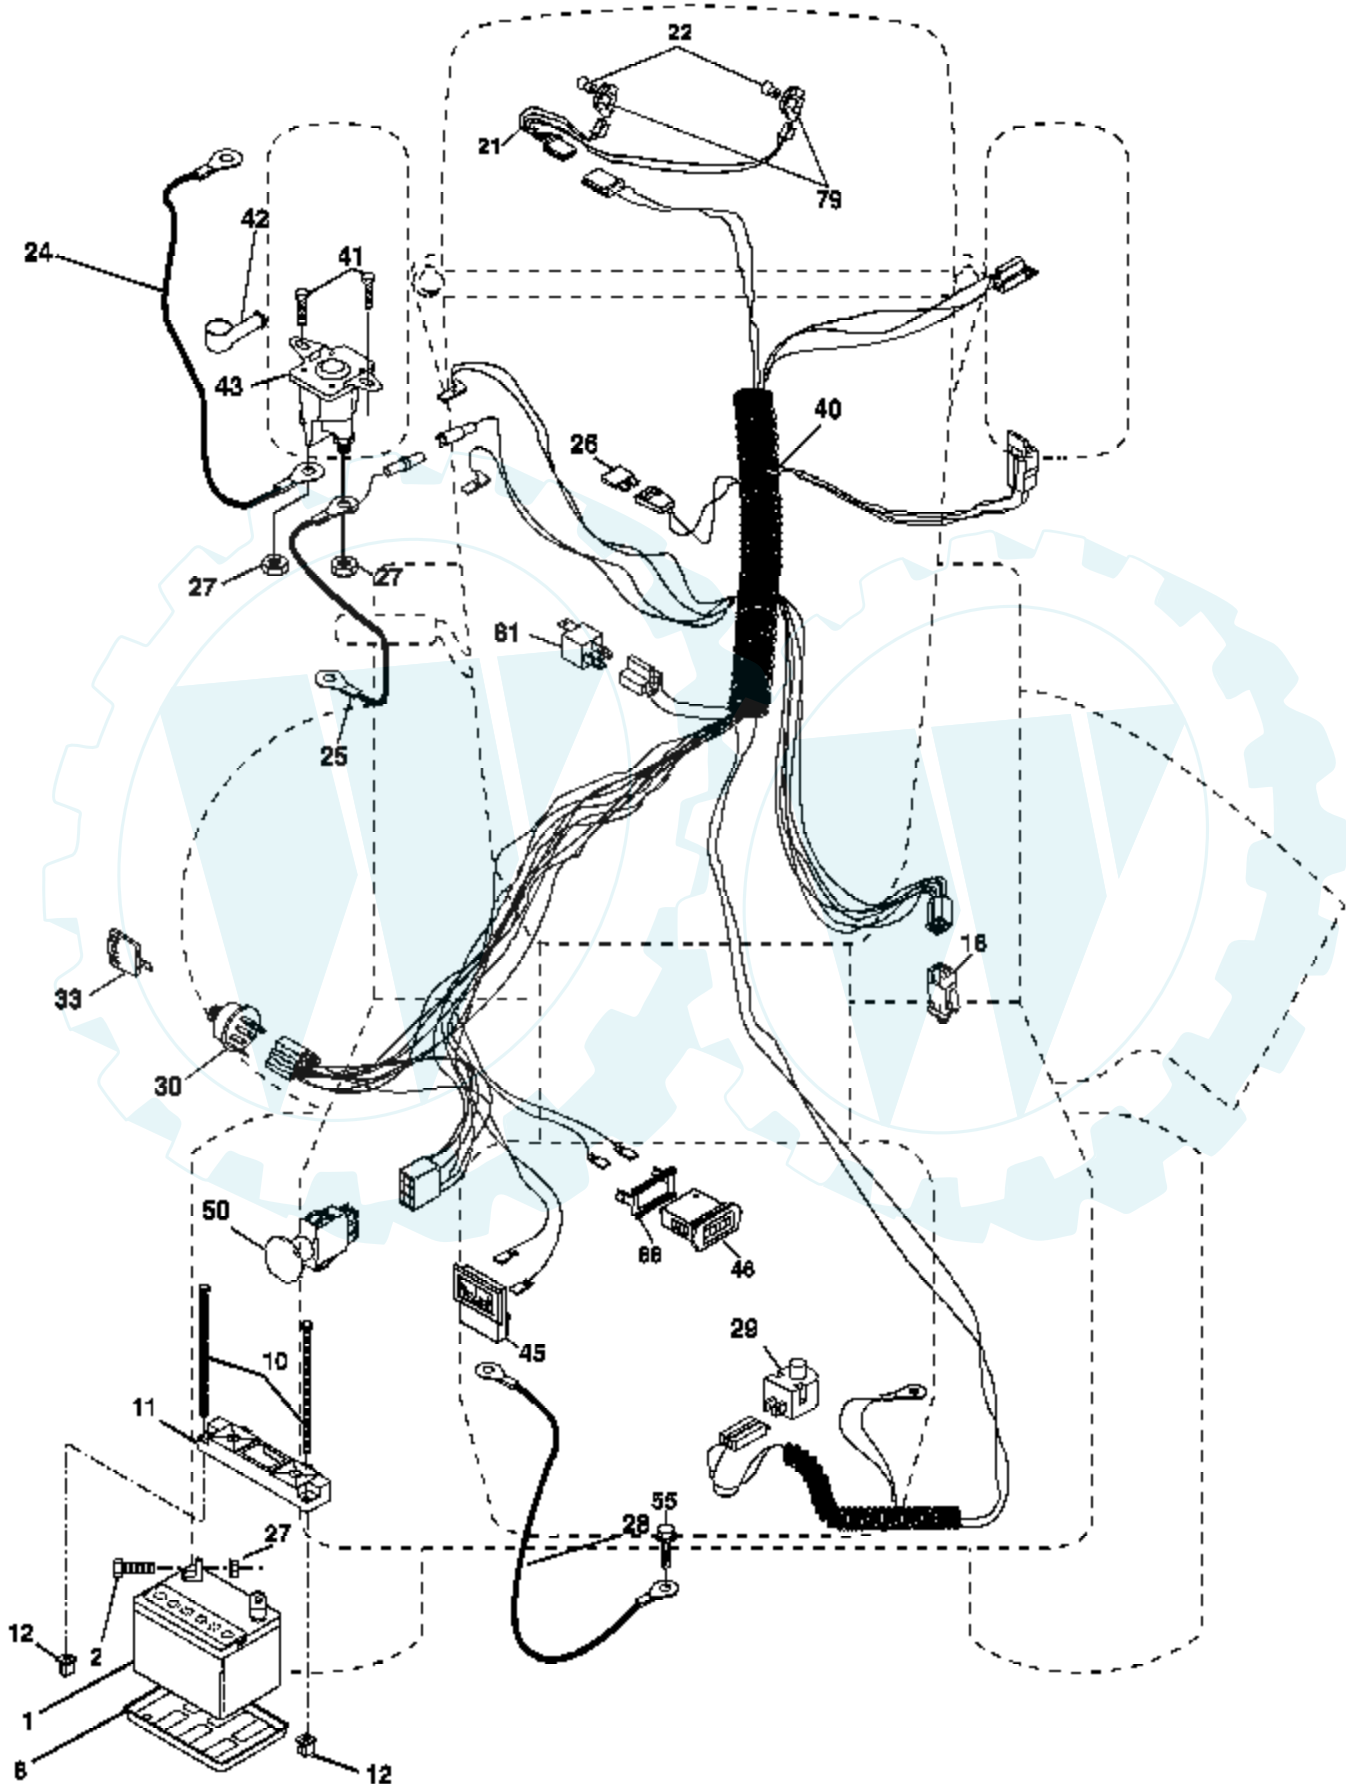

Ref #	Part Number	Qty	Description
212	145212		Nut Hex Flange Lock
214	174735		Link Transaxle
215	175646		Cover Pedal Forward
217	179433		Pedal Reverse
218	174713		Arm Control Pedal Reverse
219	174839		Bracket Frest Pdl Ctrl. Hyd
220	174711		Bracket Mtg. Pedal Control
221	72140606		Bolt Rdhd Sqnk 3/8-16 Unc x 3/4
222	73680700		Nut Crownlock 7/16-14 Unc
223	174840		Washer Nylon 11/16 ID x .060
224	174736		Pedal Forward
225	174712		Arm Control Pedal Forward
226	174902		Bolt Pivot Spacer
227	174710		Cam Reverse Pedal LT
228	179032		Bolt Shoulder 5/16-18
229	176451		Washer Serrated 5/16 x .75
231	174573		Strap Torque
232	175570		Actuator Cruise Disengage
233	174856		Pawl Control Cruise
234	174858		Lever Control Cruise
235	174857		Sector Control Cruise
236	128903		Bolt Shoulder 3/8-16 Unc 1/44
237	170165		Bolt Shoulder 5/16-18
238	175807		Arm Mtg. Cruise Sector
239	17490508		Screw Thdrol 5/16 x 1/2
240	175610		Spring Return Cruise Control
241	73930400		Nut Centerlock 1/4-20 Unc
242	74780412		Bolt Fin Hex 1/4-20 Unc x .75
243	178289		Bracket Anti-Rotation CVX
244	166880		Screw 5/16-18 x 5/8
250	17060612		Screw 3/8-16 x .75
253	179422		Washer .3125 x .615 x 16 Ga.