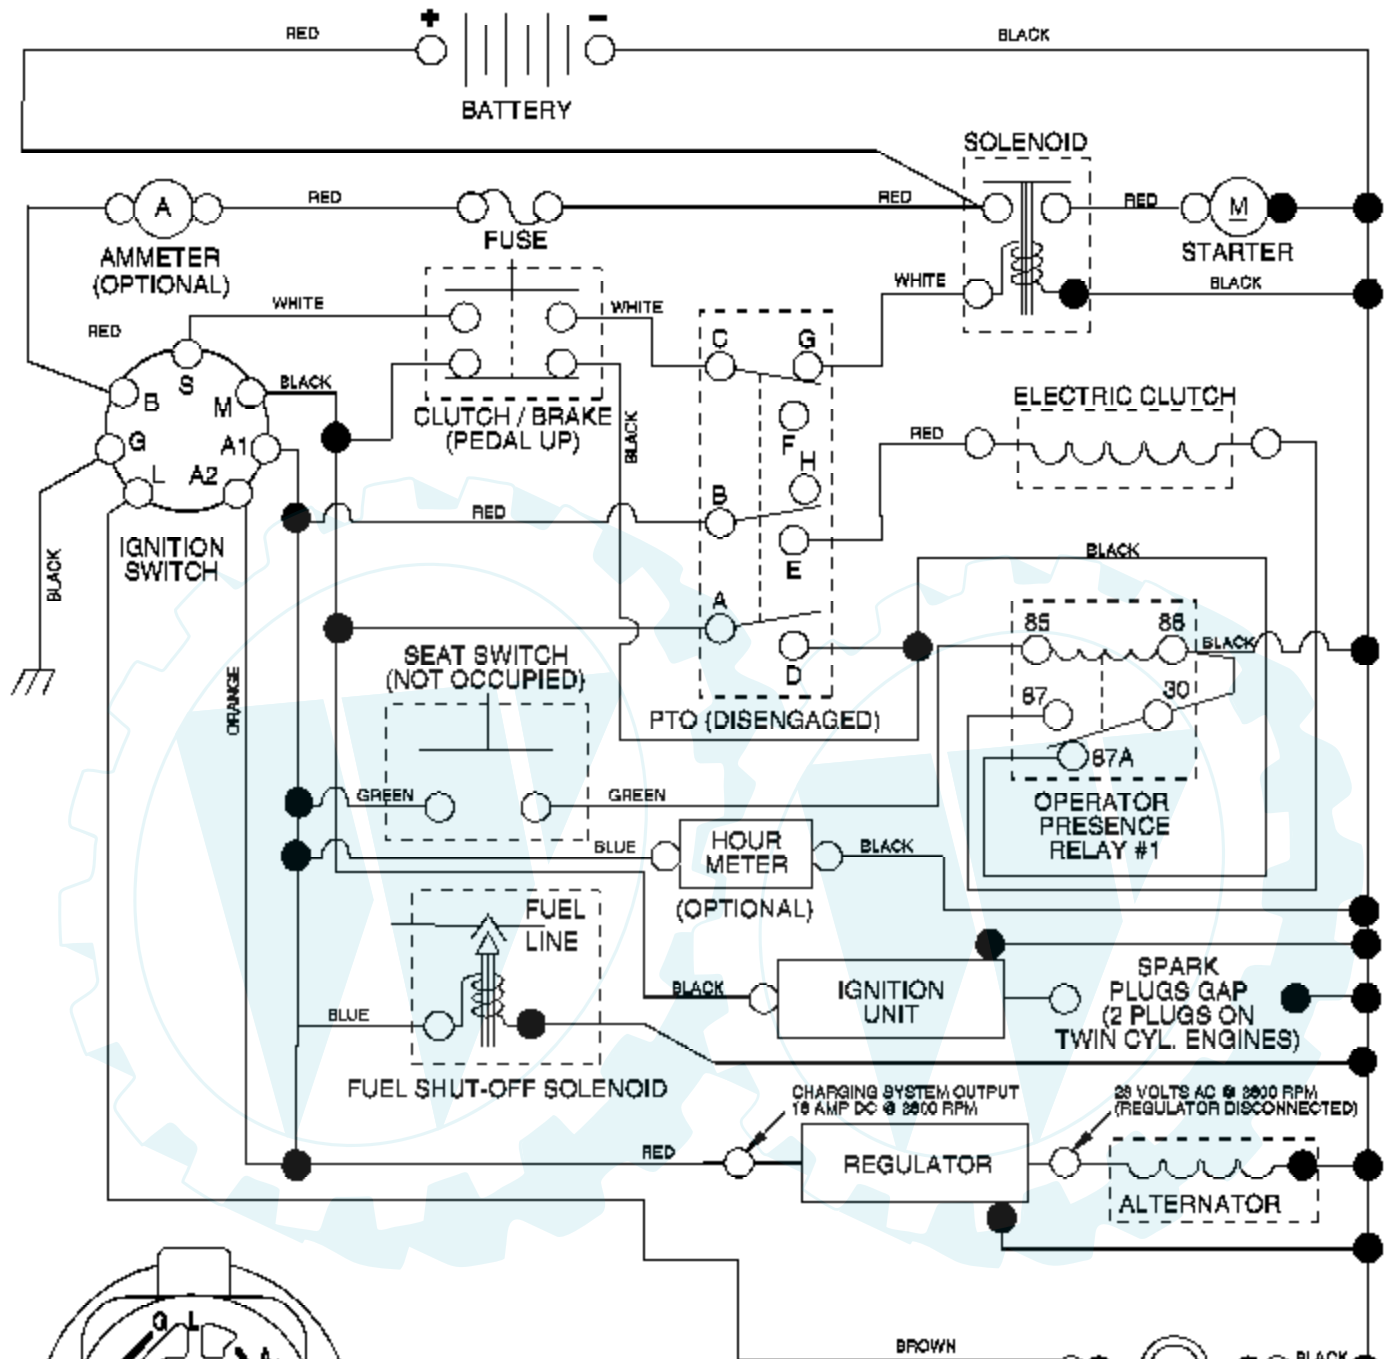

IGNITION SWITCH

POSITION	CIRCUIT	"MAKE"
OFF	M+G+A1	NONE
RUN/LIGHT	B+A1	A2+L
RUN	B+A1	NONE
START	B + S + A1	NONE

WIRING INSULATED CLIPS
NOTE: IF WIRING INSULATED CLIPS WERE REMOVED FOR SERVICING OF UNIT, THEY SHOULD BE REPLACED TO PROPERLY SECURE YOUR WIRING.

PTO SWITCH	
POSITION	CIRCUIT
OFF	C + G, B + H
ON	C + F, B + E, A + D