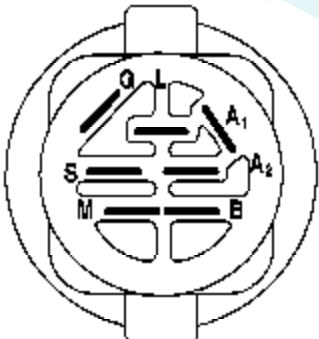

IGNITION SWITCH