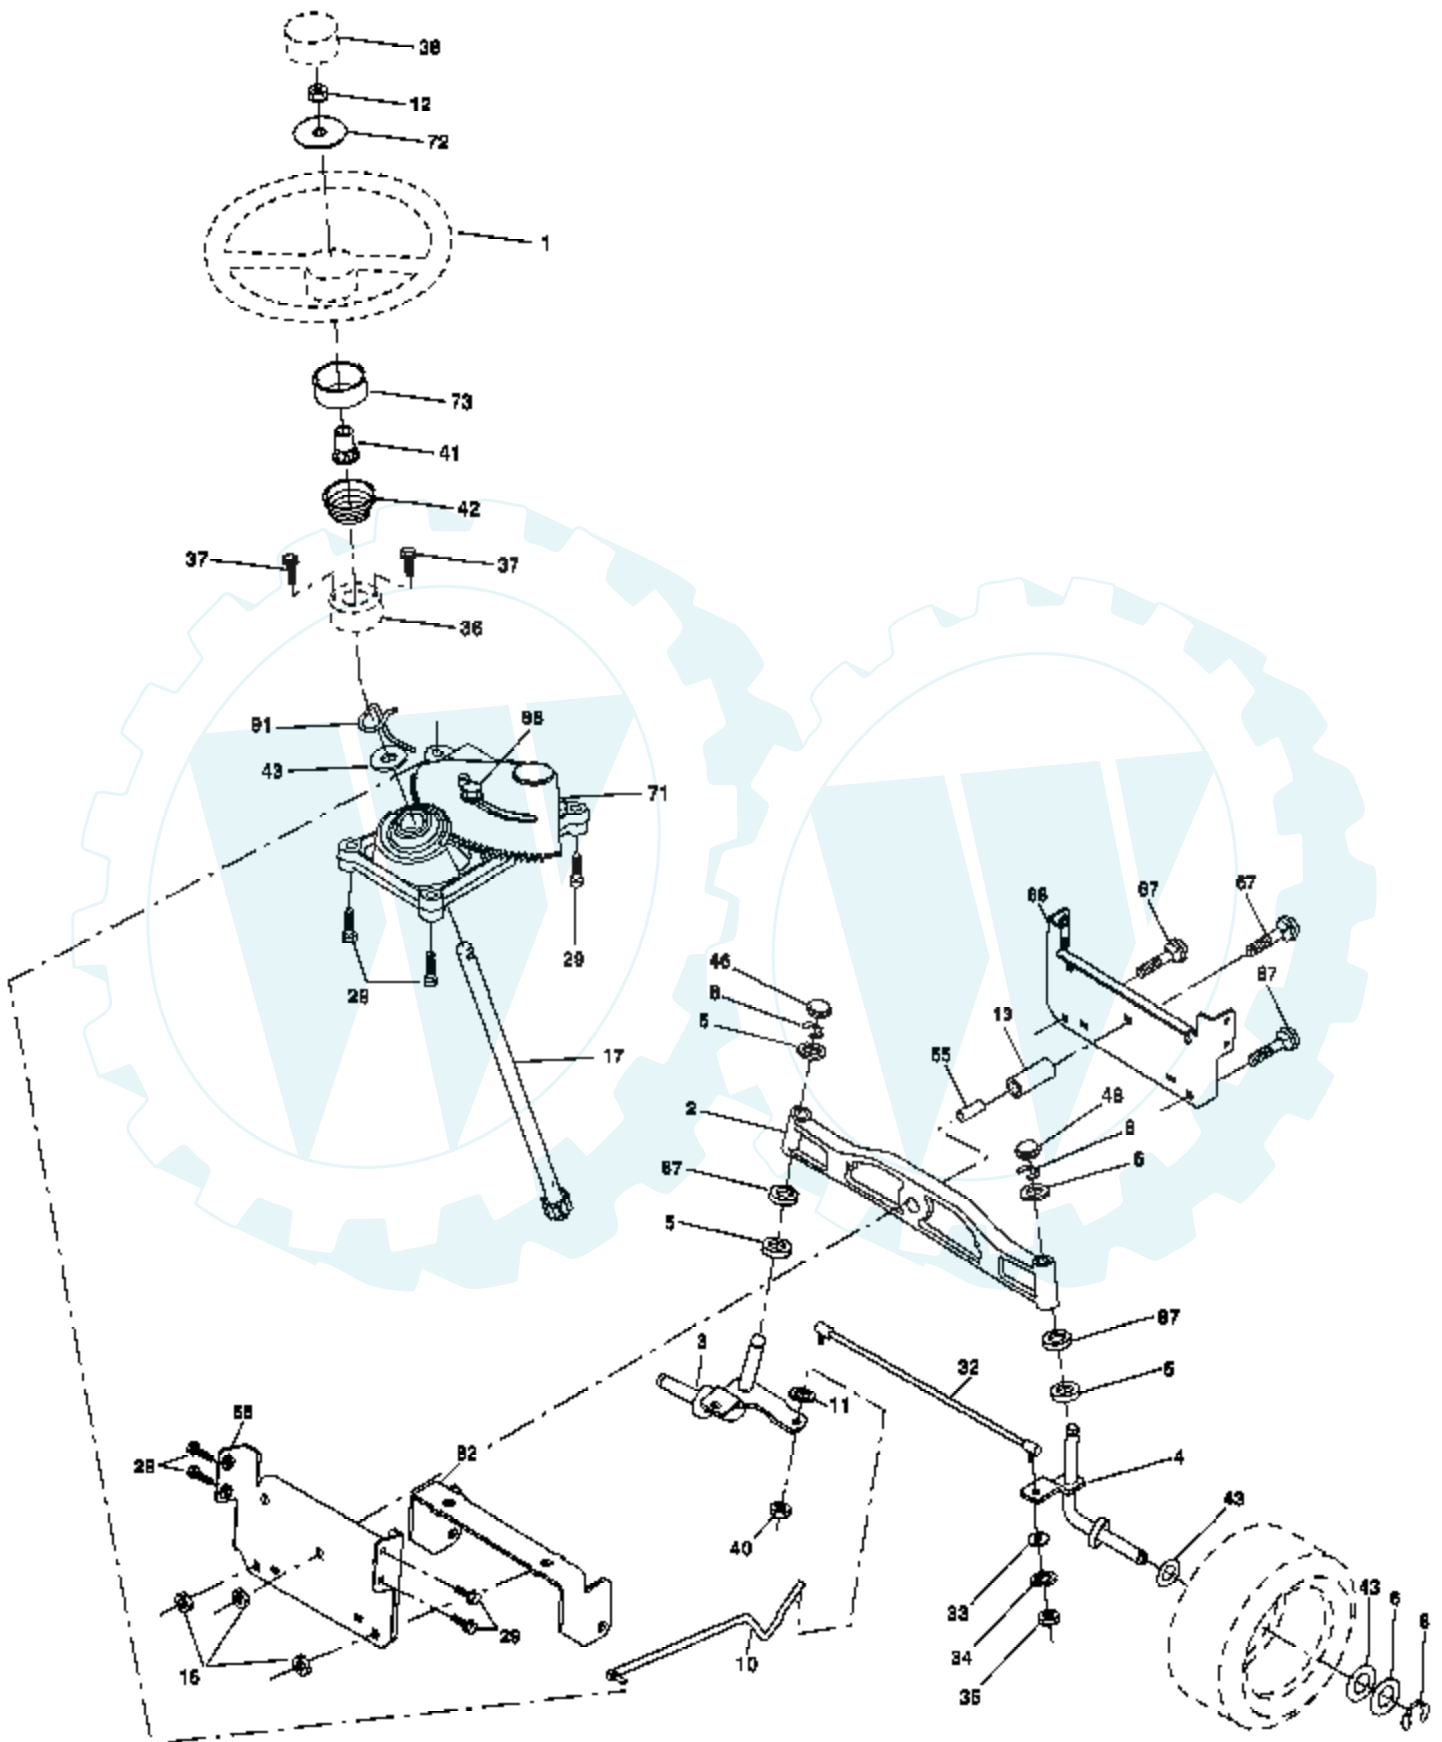

PTO SWITCH	
POSITION	CIRCUIT
OFF	C + G, B + H
ON	C + F, B + E, A + D

RELAY

Ref #	Part Number	Qty	Description
1	171684		Seat
2	140551		Bracket Pivot Seat 8 720
3	71110616		Bolt Fin Hex 3/8-16 Unc x 1
4	19131610		Washer Flat 13/32 x 1 x 10 Ga.
5	145006		Clip Push-In
6	73800600		Nut Hex w/Ins. 3/8-16 Unc
7	124181X		Spring Seat Cprsn 2 250 Blk Zi
8	17000616		Screw 3/8-16 x 1
9	19131614		Washer 13/32 x 1 x 14 Ga.
10	174894		Pan Seat
11	166369		Knob Seat Adj. Wingnut
12	121246X		Bracket Mounting Switch
13	121248X		Bushing Snap Blk Nyl 50 Id
14	72050412		Bolt Rdhd Sqnk 1/4-20x1-1/2
15	121249X		Spacer Split 28x 88
16	123740X		Spring Cprsn
17	123976X		Nut Lock 1/4 Lge Flg Gr 5 Zinc
21	171852		Bolt Shoulder 5/16-18 Unc
22	73800500		Nut Hex Lock W/Ins 5/16-18
24	19171912		Washer 17/32 X 1-3/16 X 12 Ga.
25	127018X		Bolt Shoulder 5/16-18 X 62

Ref #	Part Number	Qty	Description
1	59192		Cap Valve Tire
2	65139		Stem Valve
3	170455		Tire F T 15 X 6 0 - 6 Service
4	59904		Tube Front (Service Item Only)
5	106732X421		Rim Asm 6" front Service
6	278H		Fitting Grease (Front Wheel Only)
7	9040H		Bearing Flange (Front Wheel Only)
8	106108X421		Rim Asm 8" rear Service
9	170456		Tire R T 20x10 -8 C Service
10	7152J		Tube Rear (Service Item Only)
11	104757X421		Cap Axle 1 50 X 1 00
	144334		Sealant, Tire (10 oz. Tube)