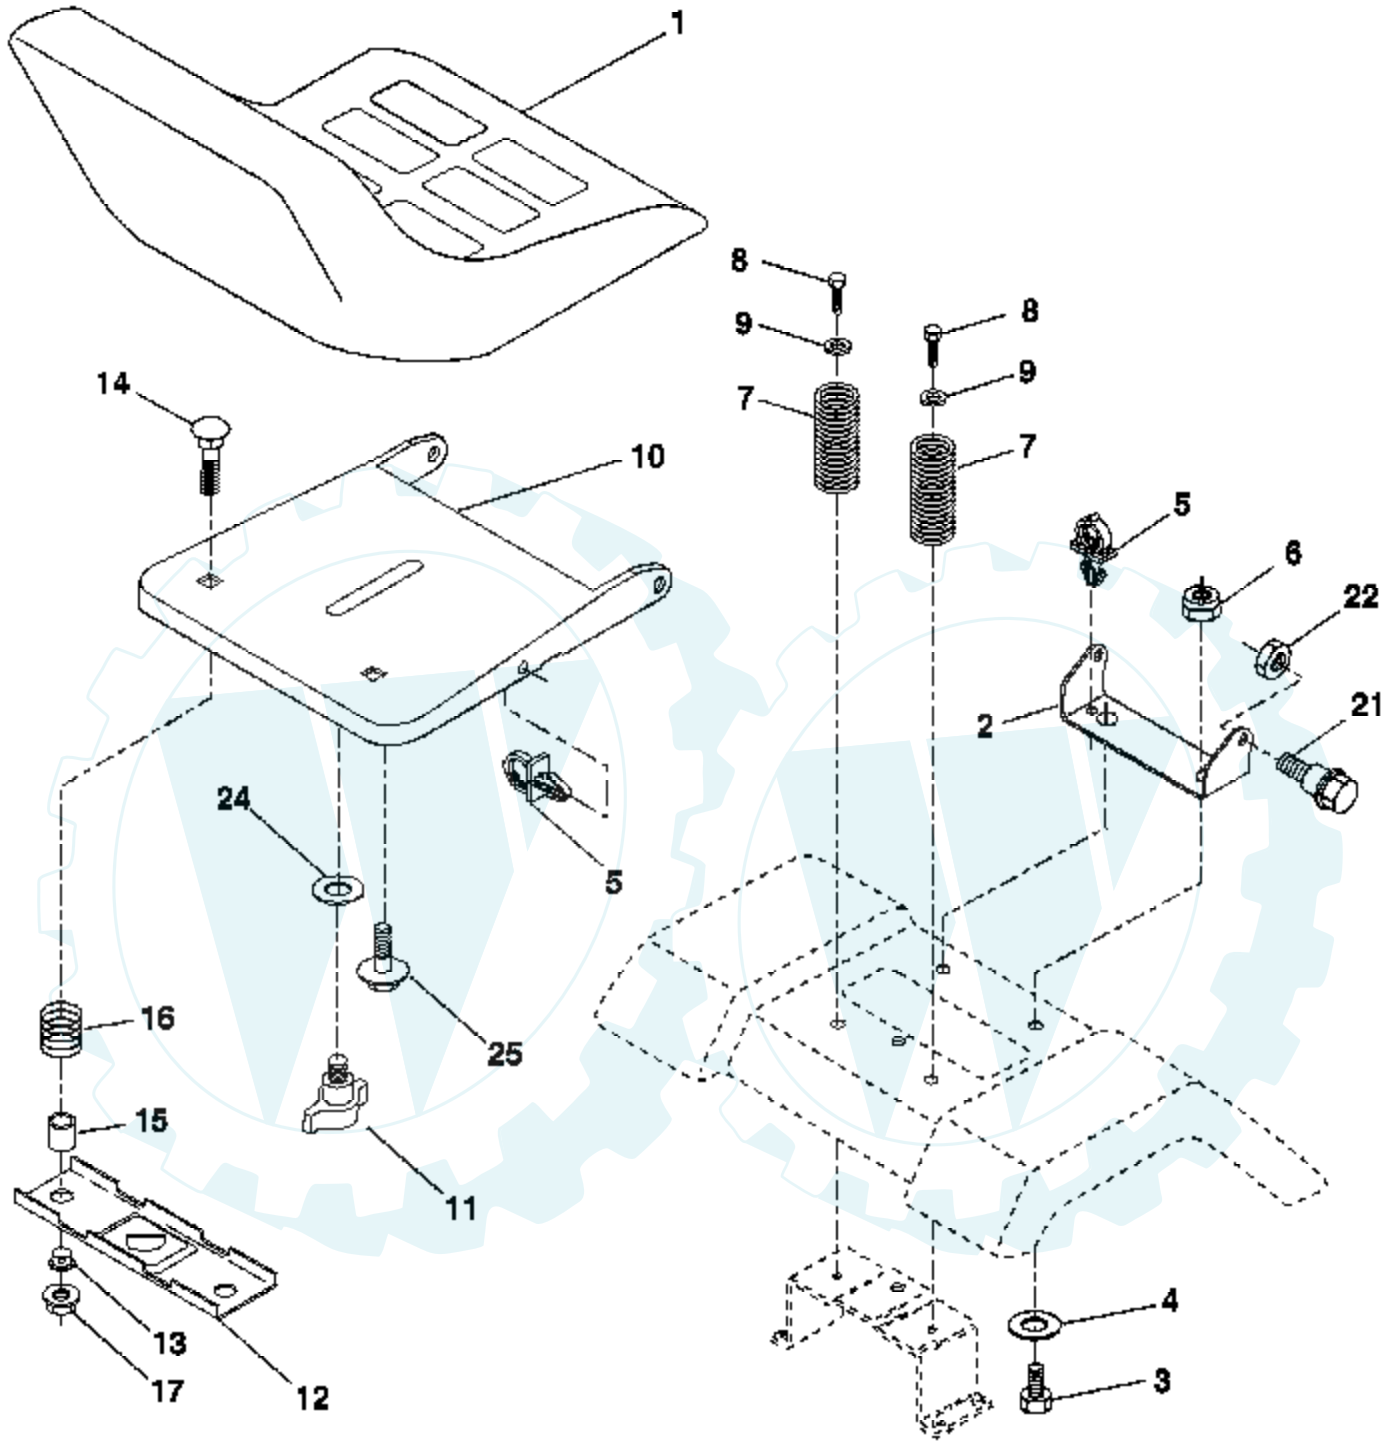

IGNITION SWITCH

POSITION	CIRCUIT	"MAKE"
OFF	M+G+A1	NONE
RUN/LIGHT	B+A1	A2+L
RUN	B+A1	NONE
START	B + S + A1	NONE

WIRING INSULATED CLIPS
NOTE: IF WIRING INSULATED CLIPS WERE REMOVED FOR SERVICING OF UNIT, THEY SHOULD BE REPLACED TO PROPERLY SECURE YOUR WIRING.

PTO SWITCH	
POSITION	CIRCUIT
OFF	C + G, B + H
ON	C + F, B + E, A + D

RELAY

Ref #	Part Number	Qty	Description
1	171684		Seat
2	140551		Bracket Pivot Seat 8 720
3	71110616		Bolt Fin Hex 3/8-16 Unc x 1
4	19131610		Washer Flat 13/32 x 1 x 10 Ga.
5	145006		Clip Push-In
6	73800600		Nut Hex w/Ins. 3/8-16 Unc
7	124181X		Spring Seat Cprsn 2 250 Blk Zi
8	17000616		Screw 3/8-16 x 1
9	19131614		Washer 13/32 x 1 x 14 Ga.
10	174894		Pan Seat
11	166369		Knob Seat Adj. Wingnut
12	121246X		Bracket Mounting Switch
13	121248X		Bushing Snap Blk Nyl 50 Id
14	72050412		Bolt Rdhd Sqnk 1/4-20x1-1/2
15	121249X		Spacer Split 28x 88
16	123740X		Spring Cprsn
17	123976X		Nut Lock 1/4 Lge Flg Gr 5 Zinc
21	171852		Bolt Shoulder 5/16-18 Unc
22	73800500		Nut Hex Lock W/Ins 5/16-18
24	19171912		Washer 17/32 X 1-3/16 X 12 Ga.
25	127018X		Bolt Shoulder 5/16-18 X 62