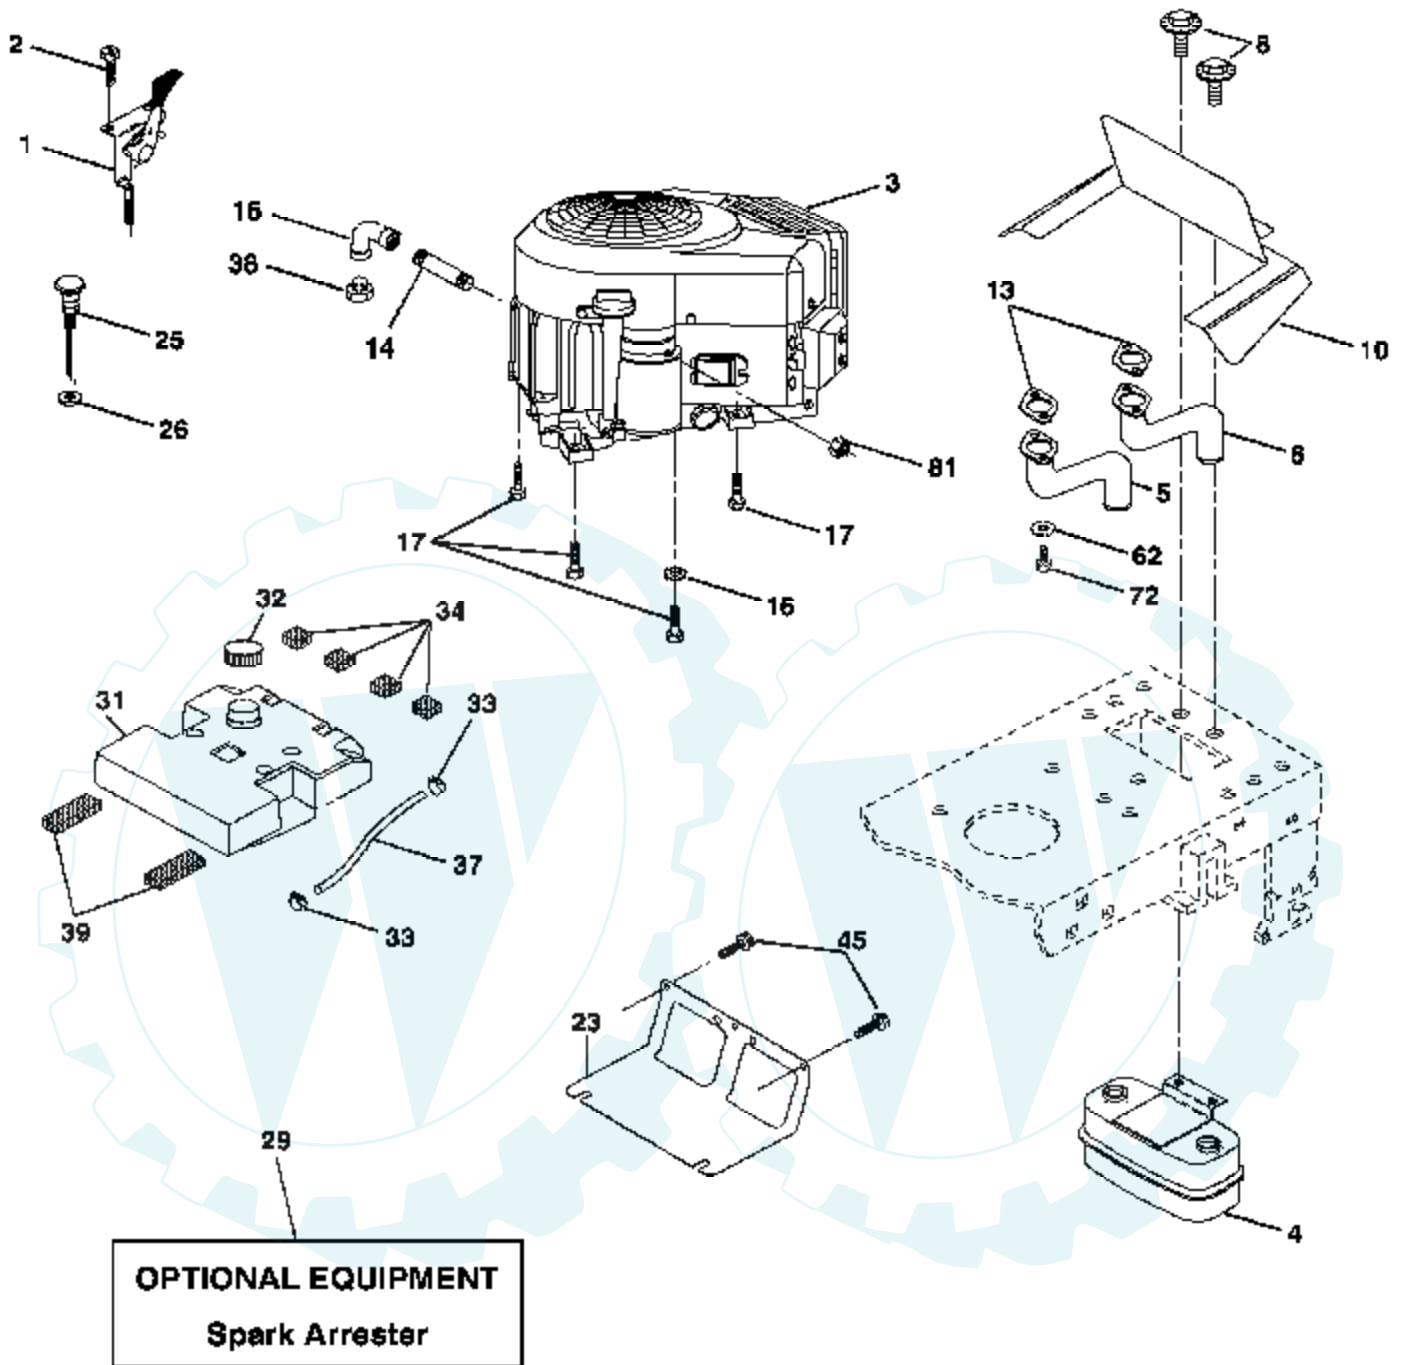

Ref #	Part Number	Qty	Description
1	175437X428		Control Throttle
2	164863		Screw Hw Hd Hi-Lo #13-16 x 3/4
3			Engine, Briggs Model 445777 (Order parts from engine mfg.)
4	149723		Muffler Asm Twin Lo-Tone
5	159955		Pipe Exhaust LH Intek
6	160589		Pipe Exhaust RH Intek
8	171877		Bolt 5/16-18 UNC x 3/4 w/Sems
10	162797		Shield Browning Intek II
13	165391		Muffler Gasket
14	13280324		Nipple Pipe 3/8 NPT x 3"
15	13200300		Elbow STD 90 Degree 3/8-18 NPT
16	11050600		Washer Lock Ext Tooth 3/8
17	17060624		Screw Thdrol 3/8-16 x 1-1/2
23	169837		Shield Heat
25	175440X428		Choke Control
26	73920600		Nut, Keps 3/8-24 UNF
29	137180		Kit Spark Arrestor (Flat Scrn)
31	157103		Tank Fuel 3 50 Rear
32	140527		Cap Asm Fuel W/sym Vented
33	123487X		Clamp Hose Black
34	106082X		Pad, Spacer
37	8543R		Line Fuel
38			Plug Drain Oil (Order Parts From Engine Manufacturer)
39	109227X		Pad, Idler
45	17000612		Screw Hexwsh Thdr 3/8-16 x 3/4
62	10040500		Washer Lock 5/16
72	71070512		Screw Hex Hd Cap 5/16-18 x 3/4
81	73510400		Nut Keps Hex 1/4-20 UNC