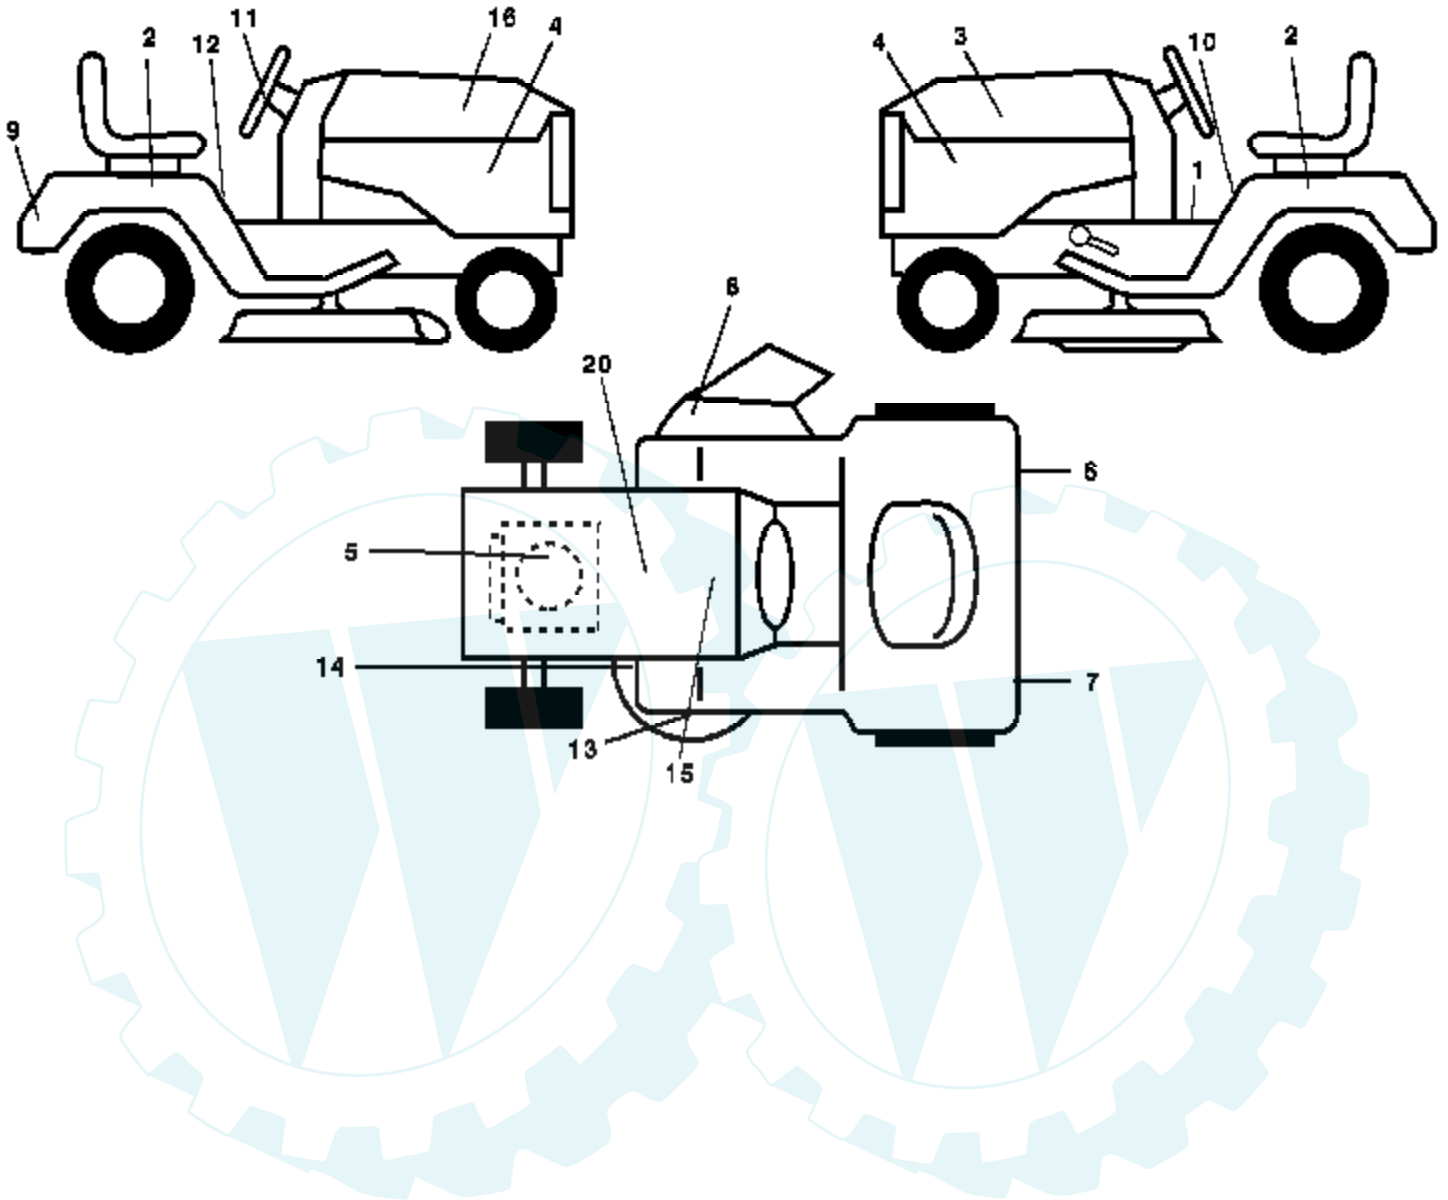

Ref #	Part Number	Qty	Description
1	164097		Decal Dash
2	176303		Decal Fender Auto
3	176273		Decal Hood LH
4	181085		Decal Side Panel
5	180975		Decal HP Engine
6	173587		Decal Reflector Rh
7	173589		Decal Reflector Lh
8	170563		Decal Warning Mower
9	172740		Decal Fender Logo
10	157140		Decal Fender Danger E/F
11	172743		Decal Ins Strg Whl
12	177982		Decal Fender Oper Cruise
13	178502		Decal Deck Caution
14	175291		Decal V-Belt Schematic
15	180894		Decal Final
16	176272		Decal Hood Rh
20	145005		Decal Bat Dan/Psn
	169210		Decal By Pass Lt Hydro
	174998X428		Pad Footrest Lh
	138311		Decal Handle Lft Height Adjust
	175542X428		Pad Footrest Rh
	180278		Manual Owner's (English)
	180279		Manual Owner's (French)

Ref #	Part Number	Qty	Description
212	145212		Nut Hex Flange Lock
214	174735		Link Transaxle
215	175646		Cover Pedal Forward
217	179433		Pedal Reverse
218	174713		Arm Control Pedal Reverse
219	174839		Bracket Frest Pdl Ctrl. Hyd
220	174711		Bracket Mtg. Pedal Control
221	72140606		Bolt Rdhd Sqnk 3/8-16 Unc x 3/4
222	73680700		Nut Crownlock 7/16-14 Unc
223	174840		Washer Nylon 11/16 ID x .060
224	174736		Pedal Forward
225	174712		Arm Control Pedal Forward
226	174902		Bolt Pivot Spacer
227	174710		Cam Reverse Pedal LT
228	179032		Bolt Shoulder 5/16-18
229	176451		Washer Serrated 5/16 x .75
231	174573		Strap Torque
232	175570		Actuator Cruise Disengage
233	174856		Pawl Control Cruise
234	174858		Lever Control Cruise
235	174857		Sector Control Cruise
236	128903		Bolt Shoulder 3/8-16 Unc 1/44
237	170165		Bolt Shoulder 5/16-18
238	175807		Arm Mtg. Cruise Sector
239	17490508		Screw Thdrol 5/16 x 1/2
240	175610		Spring Return Cruise Control
241	73930400		Nut Centerlock 1/4-20 Unc
242	74780412		Bolt Fin Hex 1/4-20 Unc x .75
243	178289		Bracket Anti-Rotation CVX
244	166880		Screw 5/16-18 x 5/8
250	17060612		Screw 3/8-16 x .75
253	179422		Washer .3125 x .615 x 16 Ga.