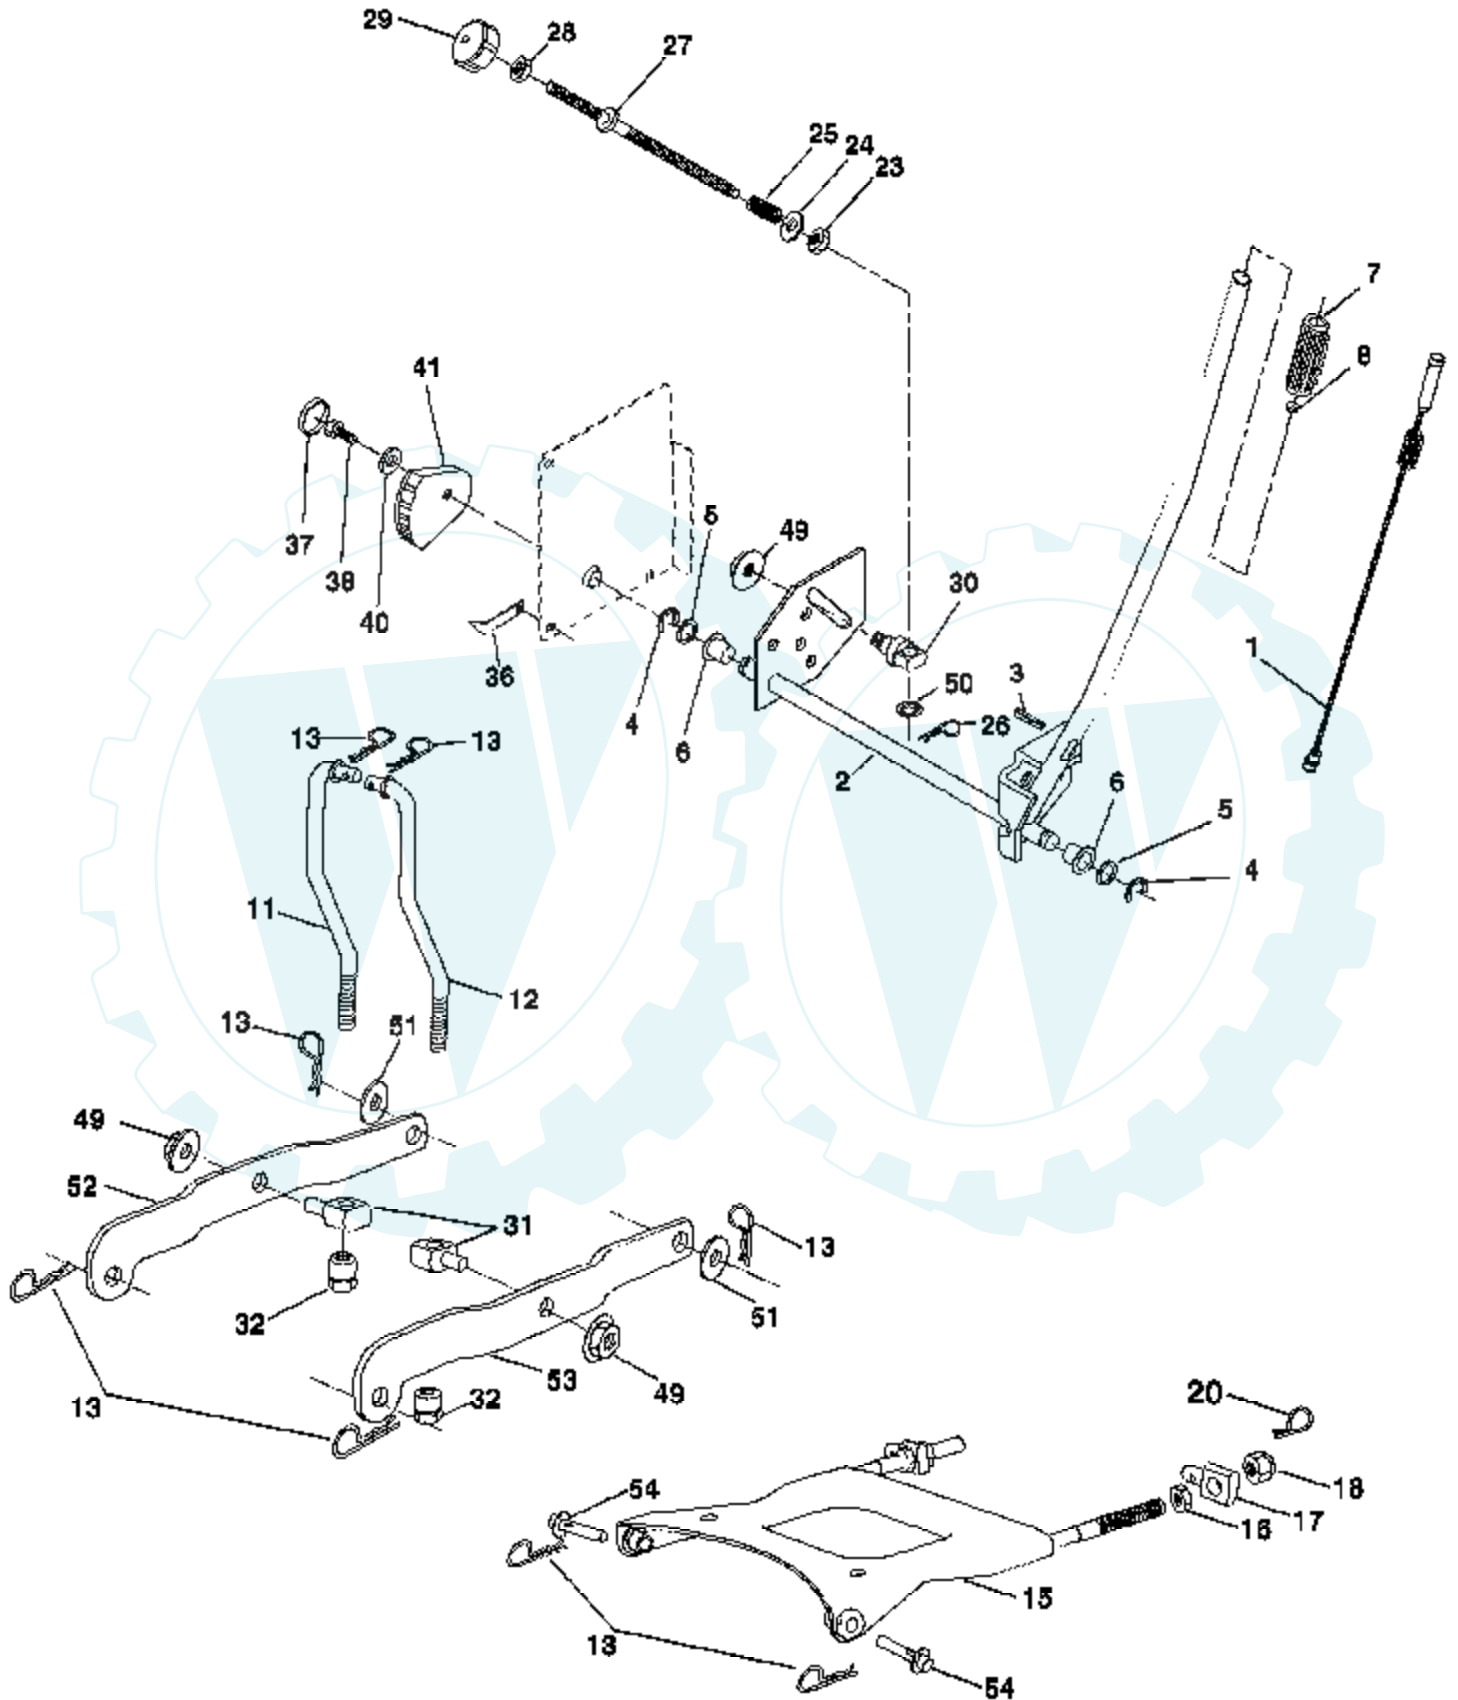

Ref #	Part Number	Qty	Description
1	159461		Wire Asm Inner/Sprg W/plunger
2	159476		Shaft Asm Lift RH w/Inf
3	138284		Pin Groove
4	12000002		E Ring #5133-62
5	19211621		Washer 21/32 X 1 X 21 Ga
6	120183X		Bearing Nylon Blk 629 Id
7	125631X		Grip Handle
8	170770		Button Plunger
11	175370		Link Lift LH
12	175371		Link Lift RH
13	4939M		Retainer Spring
15	175562		Plate Asm. Suspension Front
16	73350800		Nut Jam Hex 1/2-13 Unc
17	175689		Trunnion Front Susp.
18	73800800		Nut Lock w/Wsh 1/2-13unc
20	163552		Retainer Spring
23	110807X		Nut Special
24	19131016		Washer 13/32 X 5/8 X 16 Ga
25	164024		Spring
26	169484		Retainer Clip
27	164543		Rod Adj Lift
28	73350600		Nut Hex Jam 3/8-16 Unc
29	138057		Knob Inf 3/8-16 Unc Blk W/sym
30	150233		Trunnion Infin Height
31	176205		Trunnion Susp. Arm
32	175994		Nut Lift Link 7/16-20
36	155097		Pointer Height Indicator
37	123935X		Plug Hole Blk 1.485/1.515 Dia.
38	17060516		Screw 5/16-18 x 1
40	19112410		Washer 11/32 x 1-1/2 10 Ga.
41	155098		Indicator Height STLT
49	145212		Nut Hex Flange Lock
50	110452X		Nut PUsH Phos & Oil
51	19171416		Washer 17/32 x 7/8 x 16 Ga.
52	175378		Arm Susp. Rear LH
53	175802		Arm Susp. Rear RH
54	175560		Pin