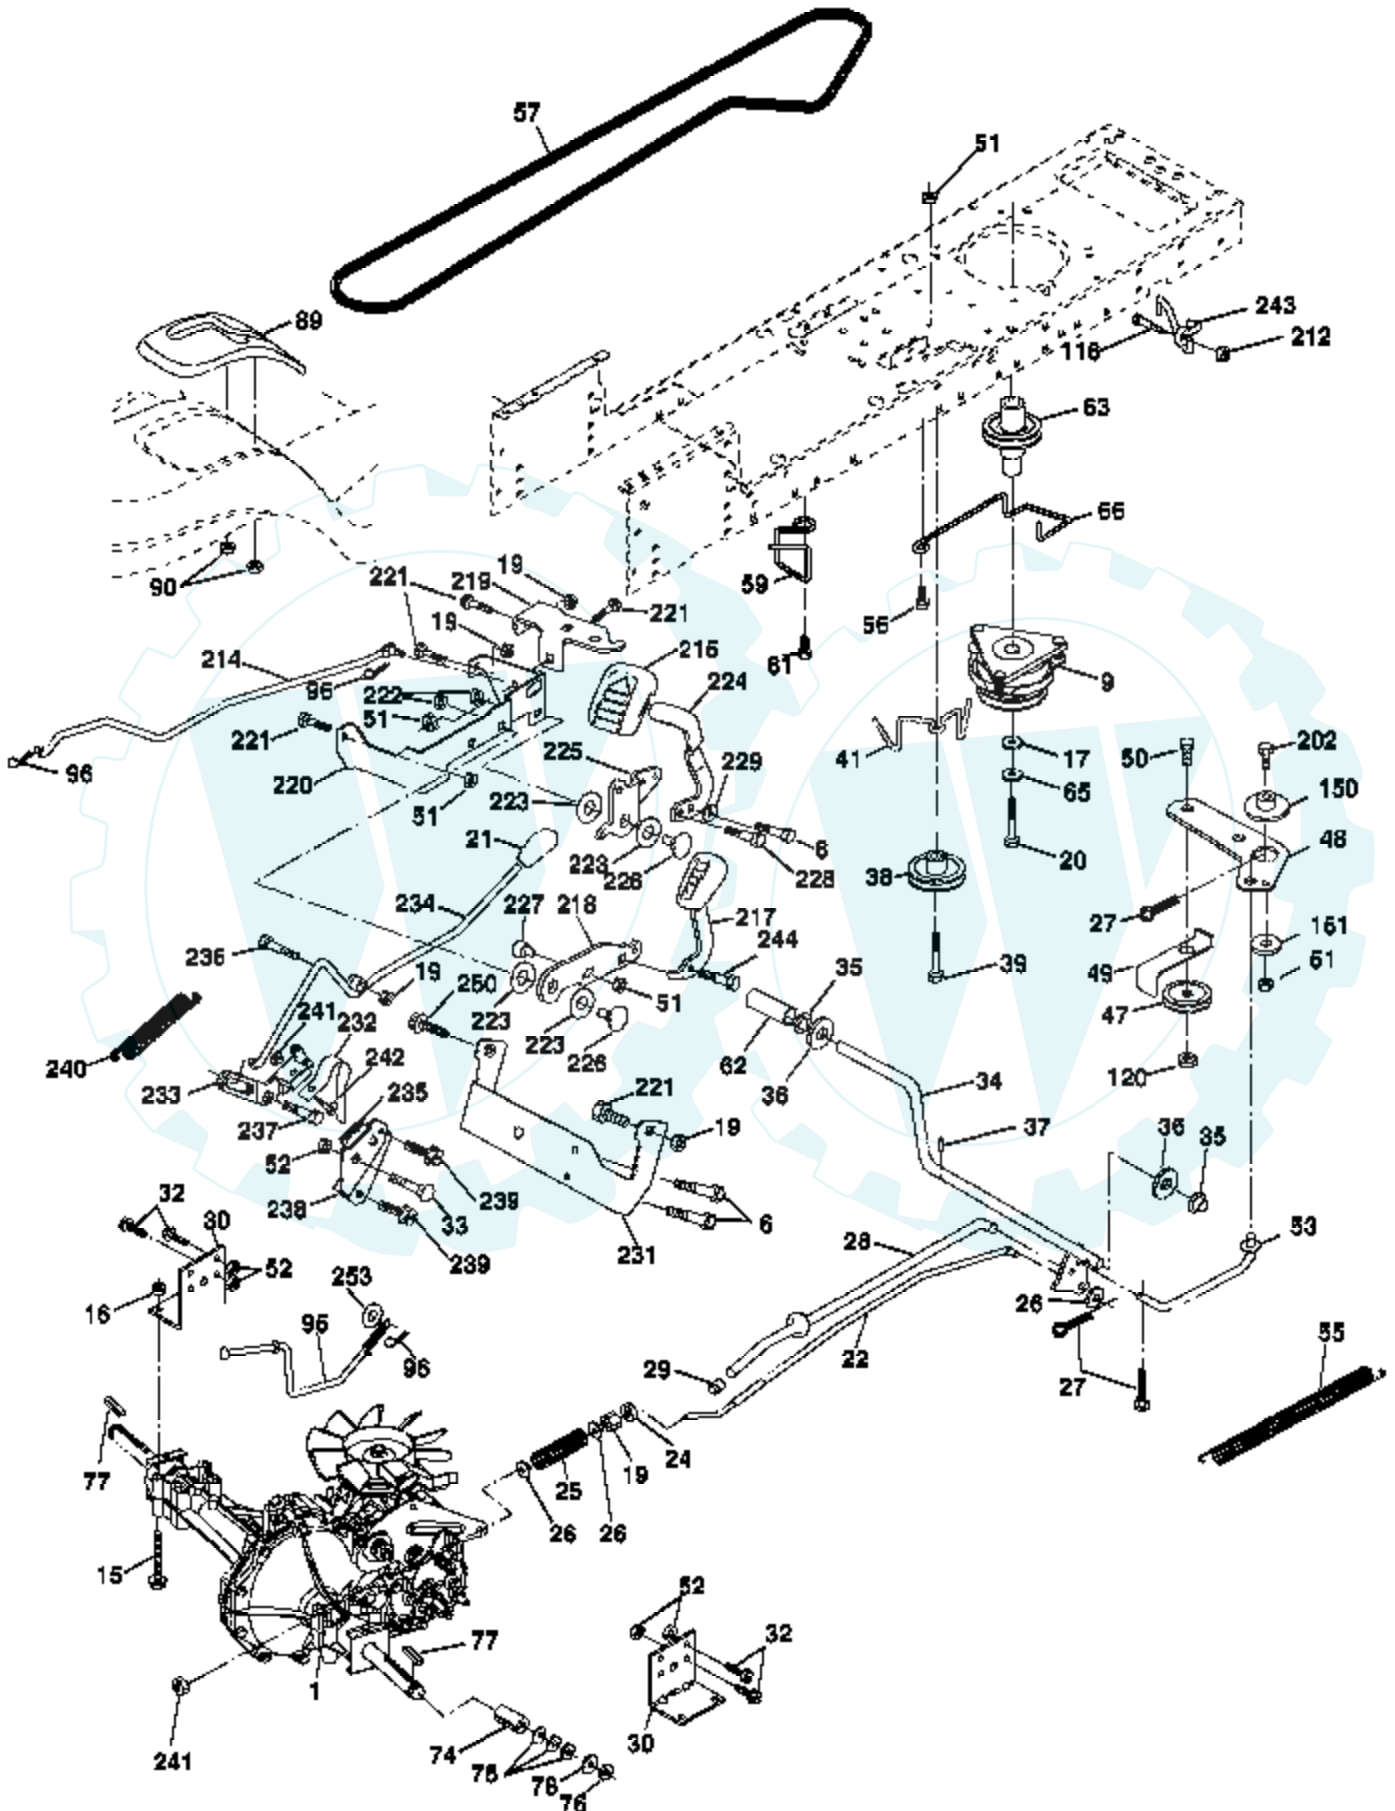

Ref #	Part Number	Qty	Description
	1		Transaxle (Order parts from transaxle manufacturer) Hydro gear Model 323-0510
6	17060512		Screw 5/16-18 x 3/4
9	174367		Clutch Elec
15	74490544		Bolt Hex Flghd 5/16-18 Gr. 5
16	73800500		Nut Lock Hex W/Ins. 5/16-18 Unc
17	126197X		Washer 1-1/2 OD x 15/32 ID x .250
19	73800600		Nut Lock Hex W/Wsh 3/8-16 Unc
20	173937		Bolt Hex 7/16-20 x 4 x Gr. 5-1.5
21	175036X421		Knob Custom Control Cruise
22	175896		Rod, Brake
24	73350600		Nut, Hex Jam 3/8-16 Unc
25	106888X		Spring, Brake Rod
26	19131316		Washer
27	76020412		Pin Cotter 1/8 x 3/4 CAD.
28	175765		Rod, Parking Brake
29	71673		Cap, Brake, Park
30	169592		Bracket, Transaxle
32	74760512		Bolt Hex Hd 5/16-18 Unc x 3/4
33	72140506		Bolt Rdhd Sqnk 5/16-18 Unc x 3/4
34	175578		Shaft, Foot Pedal
35	120183X		Bearing, Nylon
36	19211616		Washer
37	1572H		Pin, Roll
38	179114		Pulley, Composite, Flat
39	74760648		Bolt Fin Hex 3/8-16 Unc x 3
41	175556		Keeper, Belt Idler Flat
47	127783		Pulley, Idler, V-Groove
48	154407		Bellcrank Clutch Grnd Drw Stl
49	123205X		Retainer, Belt
50	74760624		Bolt
51	73680600		Nut Crownlock 3/8-16 UNC
52	73680500		Nut, Crownlock 5/16-18 Unc
53	105710X		Link, Clutch
55	105709X		Spring, Return, Clutch
56	17060620		Screw 3/8-16 x 1-1/4
57	140294		V-Belt, Ground Drive
59	169691		Keeper, Center Span
61	17120614		Screw 3/8-16 x .875
62	8883R		Cover, Pedal
63	175417		Pulley, Engine
65	10040700		Washer
66	154778		Keeper Belt Engine
74	137057		Spacer, Axle
75	121749X		Washer 25/32 x 1-1/4 x 16 Ga.
76	12000001		E-Ring
77	123583X		Key, Square
78	121748X		Washer 25/32 x 1-5/8 x 16 Ga.
89	174901X428		Console, Shift
90	124346X		Nut Self-Thd Wsh-hd 1/4 Zinc
95	180825		Rod Bypass
96	4497H		Retainer Spring 1" Zinc/Cad
116	72140608		Bolt RDHD SQNK 3/8-16 Unc x 1
120	73900600		Nut Lock Flg 3/8-16 Unc
150	175456		Spacer Retainer
151	19133210		Washer 13/32 x 2 x 10 Ga.
202	72110612		Bolt Car Sh 3/8-16 x 1-1/2 Gr. 5