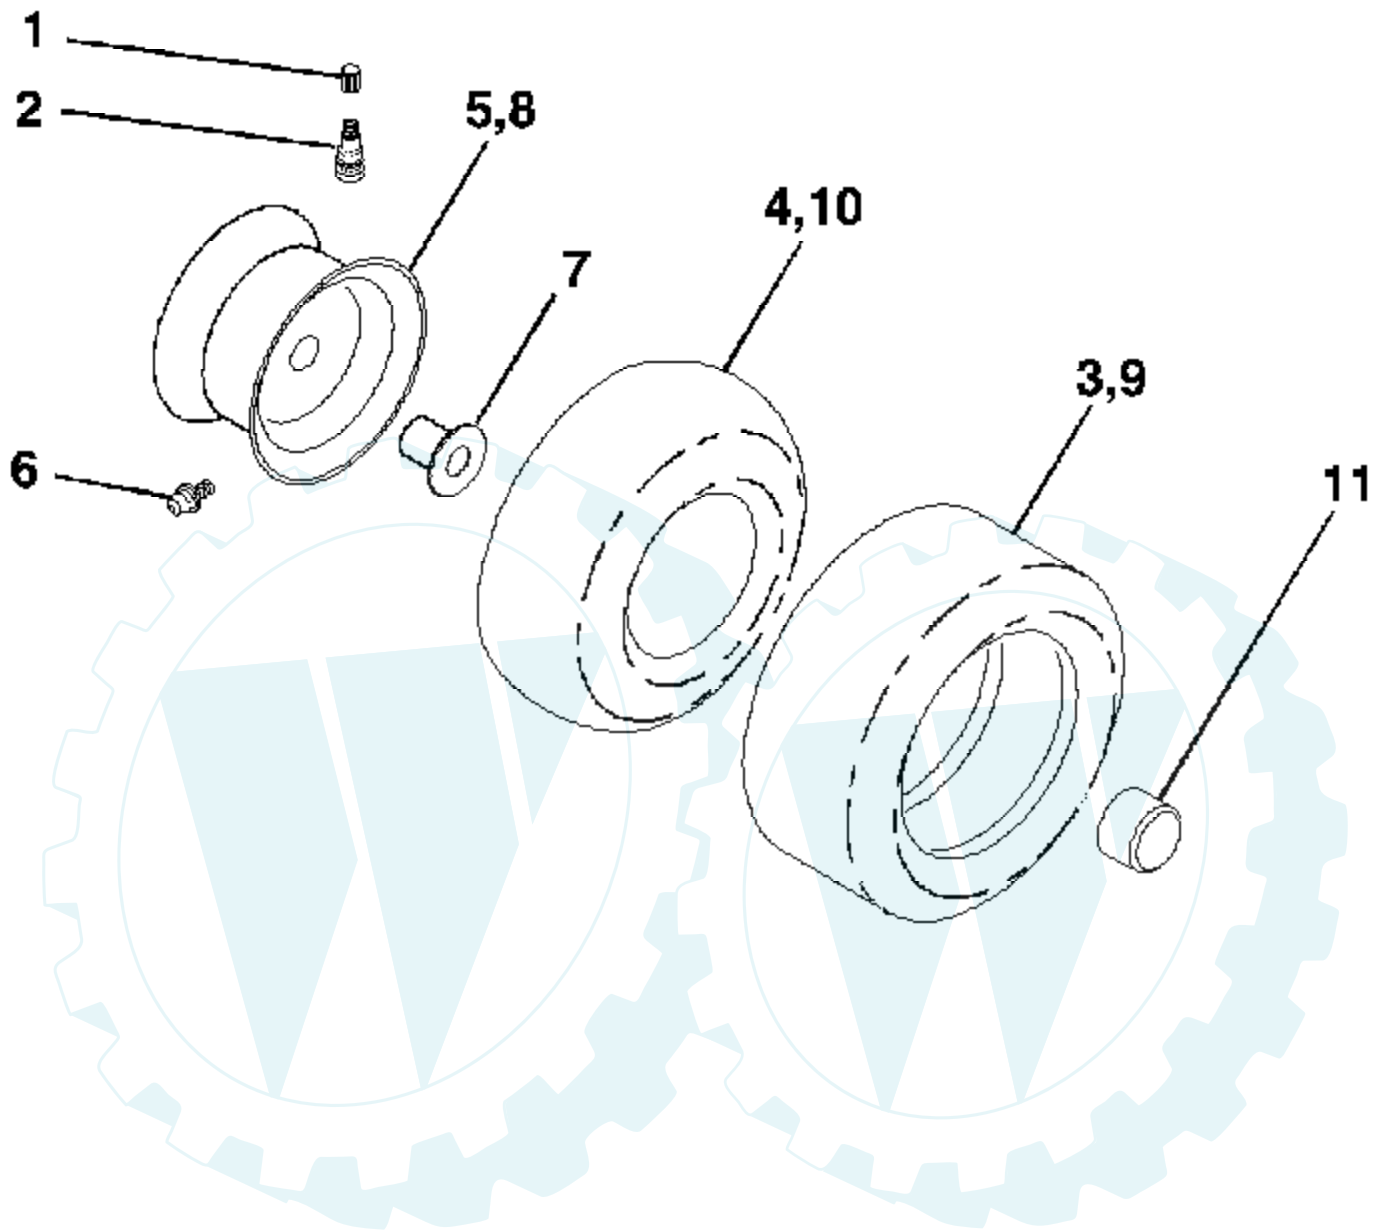

PTO SWITCH	
POSITION	CIRCUIT
OFF	C + G, B + H
ON	C + F, B + E, A + D

RELAY

Ref #	Part Number	Qty	Description
1	171684		Seat
2	140551		Bracket Pivot Seat 8 720
3	71110616		Bolt Fin Hex 3/8-16 Unc x 1
4	19131610		Washer Flat 13/32 x 1 x 10 Ga.
5	145006		Clip Push-In
6	73800600		Nut Hex w/Ins. 3/8-16 Unc
7	124181X		Spring Seat Cprsn 2 250 Blk Zi
8	17000616		Screw 3/8-16 x 1
9	19131614		Washer 13/32 x 1 x 14 Ga.
10	174894		Pan Seat
11	166369		Knob Seat Adj. Wingnut
12	121246X		Bracket Mounting Switch
13	121248X		Bushing Snap Blk Nyl 50 Id
14	72050412		Bolt Rdhd Sqnk 1/4-20x1-1/2
15	121249X		Spacer Split 28x 88
16	123740X		Spring Cprsn
17	123976X		Nut Lock 1/4 Lge Flg Gr 5 Zinc
21	171852		Bolt Shoulder 5/16-18 Unc
22	73800500		Nut Hex Lock W/Ins 5/16-18
24	19171912		Washer 17/32 X 1-3/16 X 12 Ga.
25	127018X		Bolt Shoulder 5/16-18 X 62

Ref #	Part Number	Qty	Description
1	59192		Cap Valve Tire
2	65139		Stem Valve
3	170455		Tire F T 15 X 6 0 - 6 Service
4	59904		Tube Front (Service Item Only)
5	106732X421		Rim Asm 6" front Service
6	278H		Fitting Grease (Front Wheel Only)
7	9040H		Bearing Flange (Front Wheel Only)
8	106108X421		Rim Asm 8" rear Service
9	170456		Tire R T 20x10 -8 C Service
10	7152J		Tube Rear (Service Item Only)
11	104757X421		Cap Axle 1 50 X 1 00
	144334		Sealant, Tire (10 oz. Tube)