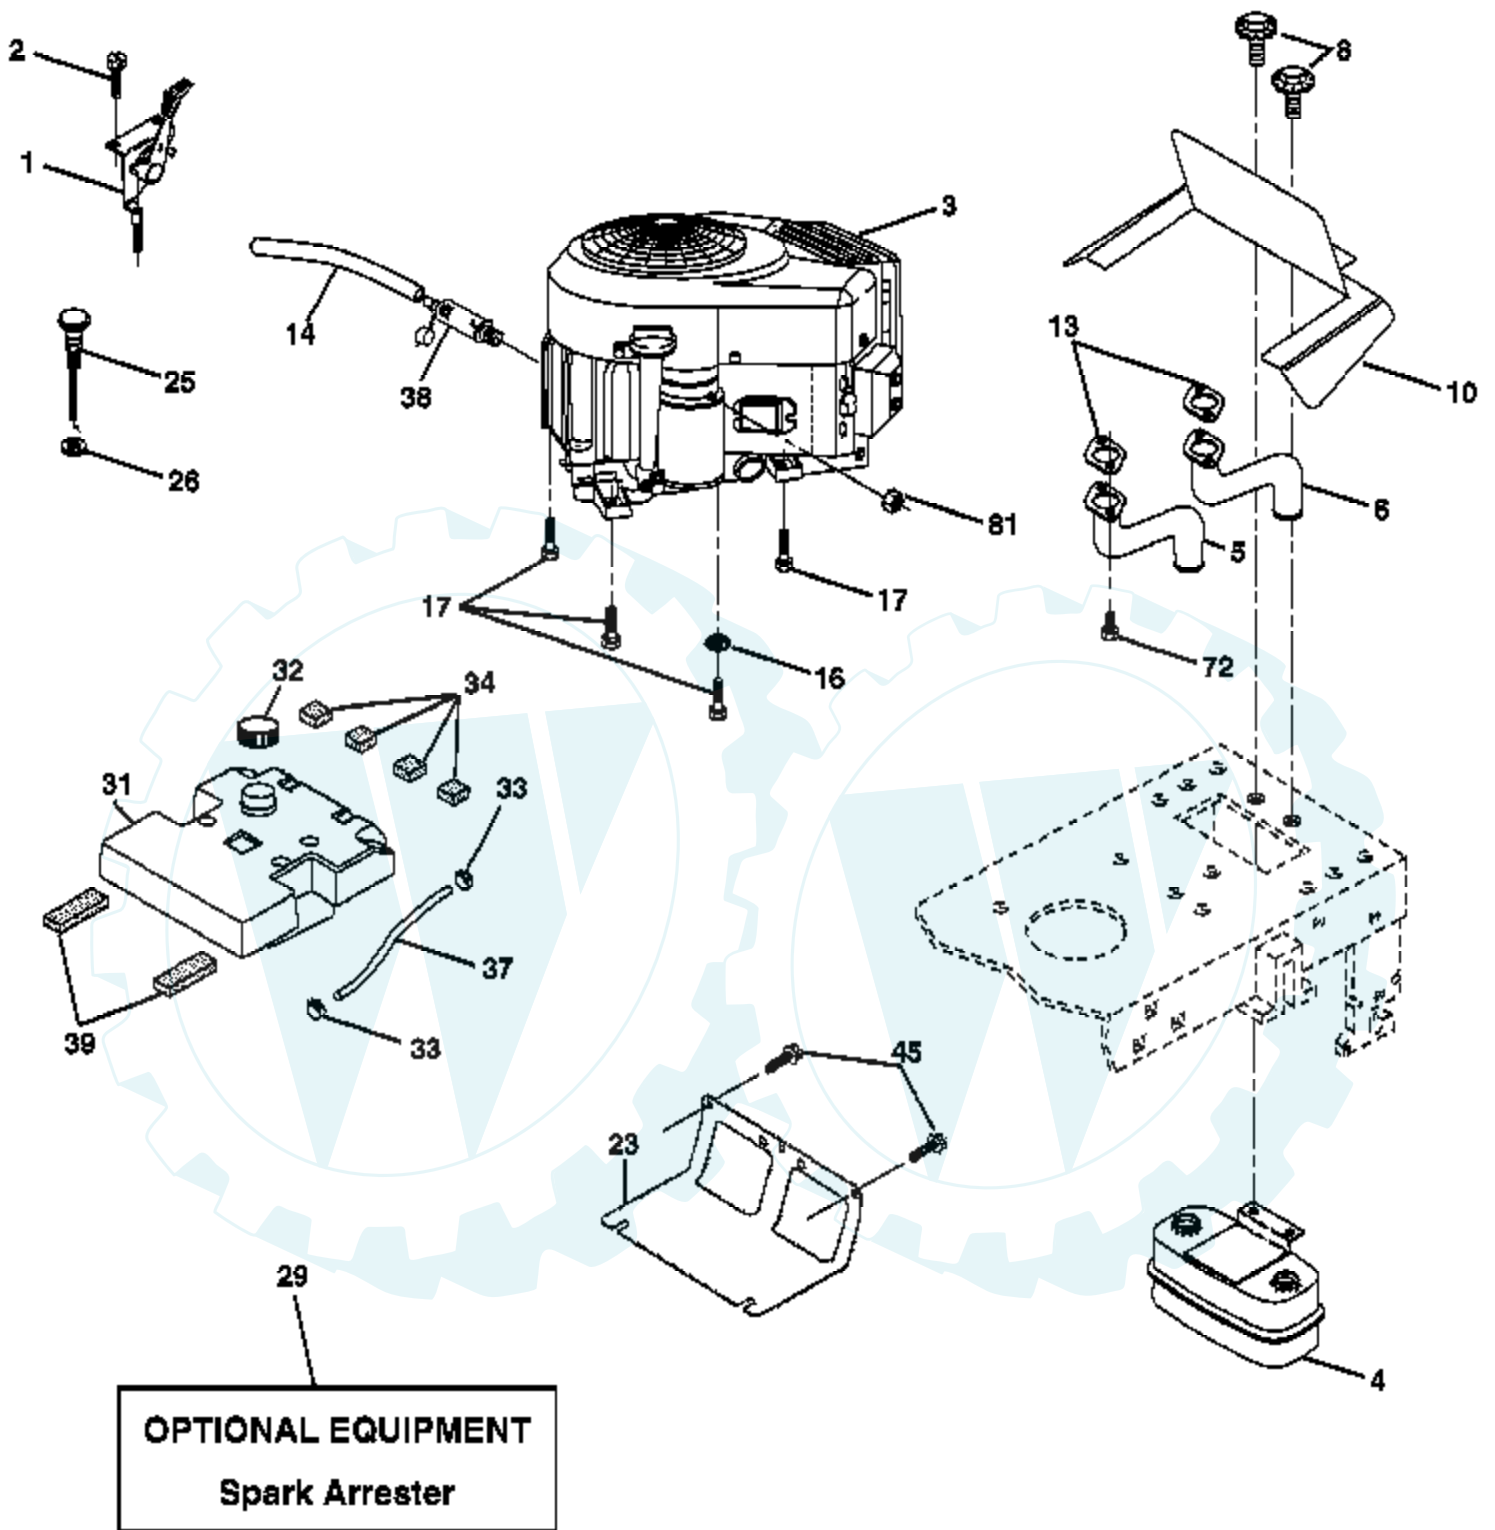

Ref #	Part Number	Qty	Description
1	175437X428		Control Throttle
2	171875		Screw Hwhd Hi-Lo #13-16 x 3/4
3			Engine, Briggs Model 407777 (Order parts from engine mfg.)
4	149723		Muffler Asm Twin Lo-Tone
5	159955		Pipe Exhaust LH Intek
6	160589		Pipe Exhaust RH Intek
8	171877		Bolt 5/16-18 Unc x 3/4 w/Sems
10	162797		Shield Browning Intek II
13	165391		Muffler Gasket
16	11050600		Washer Lock Ext Tooth 3/8
17	17060624		Screw Thdrol 3/8-16 x 1-1/2
23	169837		Shield Heat
25	175440X428		Choke Control
26	73920600		Nut, Keps 3/8-24 Unf
29	137180		Kit Spark Arrestor (Flat Scrn)
31	157103		Tank Fuel 3 50 Rear
32	140527		Cap Asm Fuel W/sym Vented
33	123487X		Clamp Hose Black
34	106082X		Pad, Spacer
37	8543R		Line Fuel
38	181654		Plug Drain Oil Easy
39	109227X		Pad Idler
45	17000612		Screw Hexwsh Thdr 3/8-16 x 3/4
72	183906		Screw Socket Head 5/16-18 x 1
81	73510400		Nut Keps Hex 1/4-20 Unc