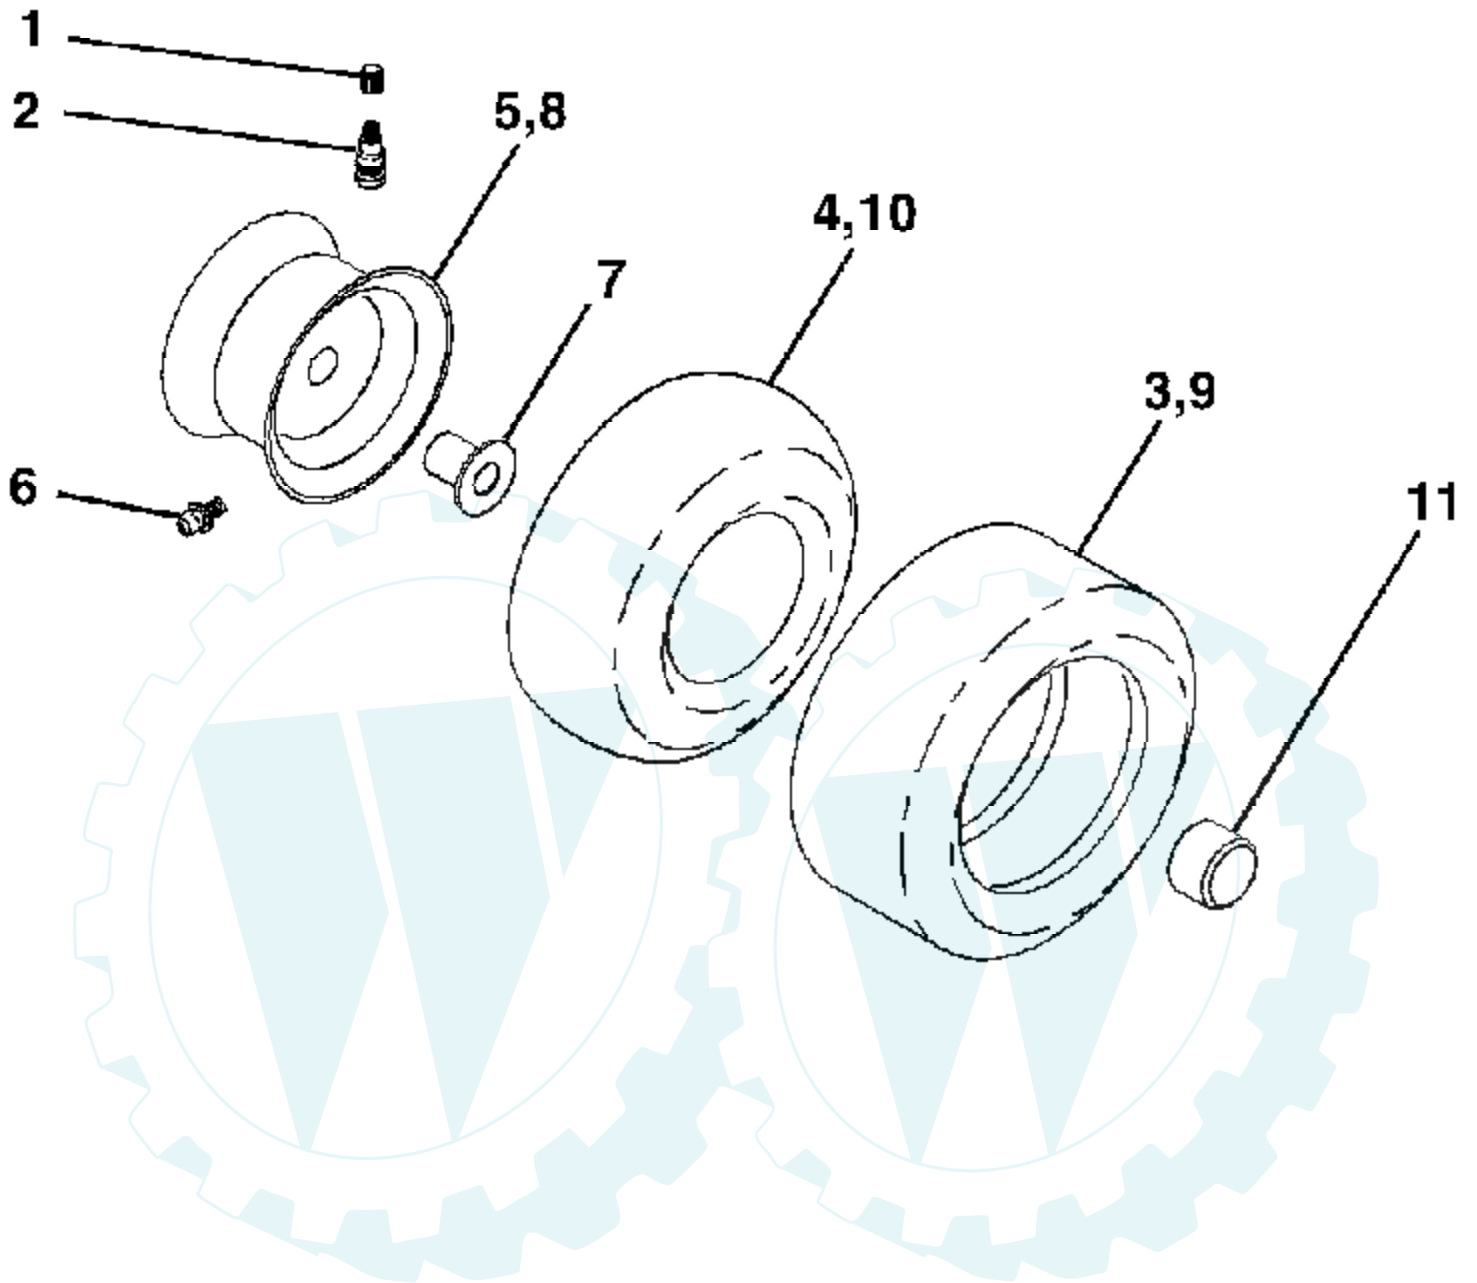

Ref #	Part Number	Qty	Description
1	59192		Cap Valve Tire
2	65139		Stem Valve
3	170455		Tire F T 15 x 6 0 - 6 Service
4	59904		Tube Front (Service Item Only)
5	106732X421		Rim Asm 6" front Service
6	278H		Fitting Grease (Front Wheel Only)
7	9040H		Bearing Flange (Front Wheel Only)
8	106108X421		Rim Asm 8"rear Service
9	170456		Tire R T 20 x 10 -8 C Service
10	7152J		Tube Rear (Service Item Only)
11	104757X421		Cap Axle 1 50 x 1 00
	144334		Sealant, Tire (10 oz. Tube)