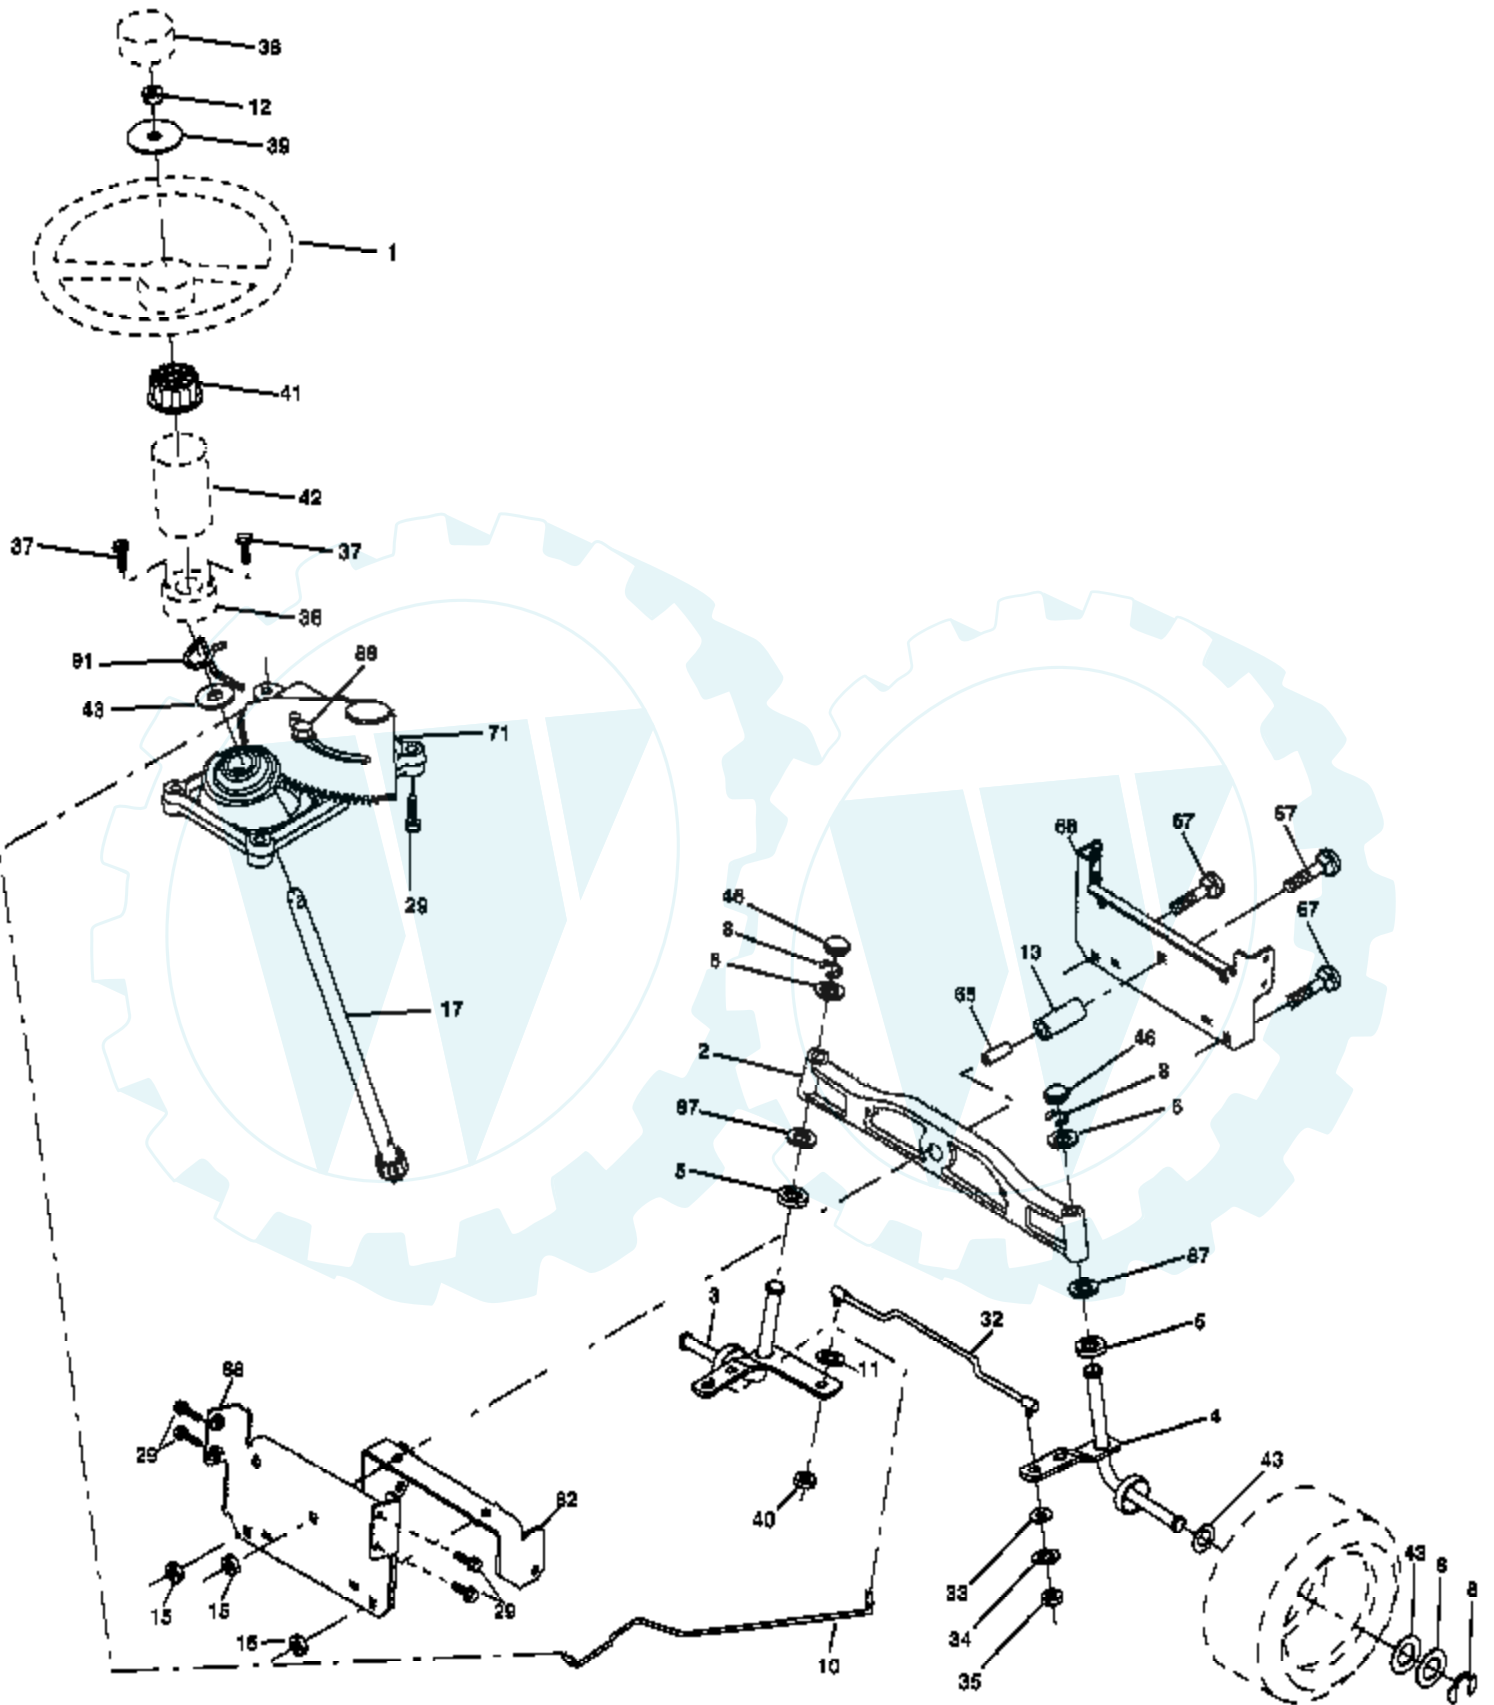

Ref #	Part Number	Qty	Description
1	180656		Wheel Steering
2	184706		Axle Asm
3	169840		Spindle Asm LH
4	169839		Spindle Asm RH
5	6266H		Bearing Race Thrust Harden
6	121748X		Washer 25/32 x 1-5/8 x 16 Ga
8	12000029		Ring Klip #t5304-75
10	175121		Link Drag
11	10040600		Washer Lock Hvy Hlcl Spr 3/8
12	73940800		Nut Hex Jam Toplock 1/2-20 Unf
13	136518		Spacer Brg Axle Front
15	145212		Nut Hex Flange Lock
17	177883		Shaft Asm Strg
29	17060612		Screw 3/8-16 x 3/4
32	171888		Rod Tie
33	19111216		Washer 11/32 x 3/4 x 16 Ga.
34	10040500		Washer Lock Hry Hlcl Spr 5/16
35	73540500		Nut Crownlock 5/16 - 24 Unf
36	155105		Bushing Strg
37	152927		Screw TT #32.5 x 5 x 3/8 Flange
38	180657		Cap Wheel Steer
39	19182411		Washer 9/16 ID x 1/20 OD 11 Ga.
40	7810H		Nut Lock Center 3/8-24 Unf
41	159945		Adaptor Wheel Strg
42	180856X428		Boot Steering
43	121749X		Washer 25/32 x 1 1/4 x 16 Ga
46	121232X		Cap Spindle Fr Top Blk
65	160367		Spacer Brace Axle
67	72140618		Bolt Rdhd Sqn 3/8-16 x 2-1/4
68	169827		Brace, Axle
71	175146		Steering Asm.
82	169835		Bracket Susp Chassis Front
87	173966		Washer Flat .781 x 1-1/2 x .14
88	175118		Bolt Shoulder 7/16-20 Unc
91	175553		Clip