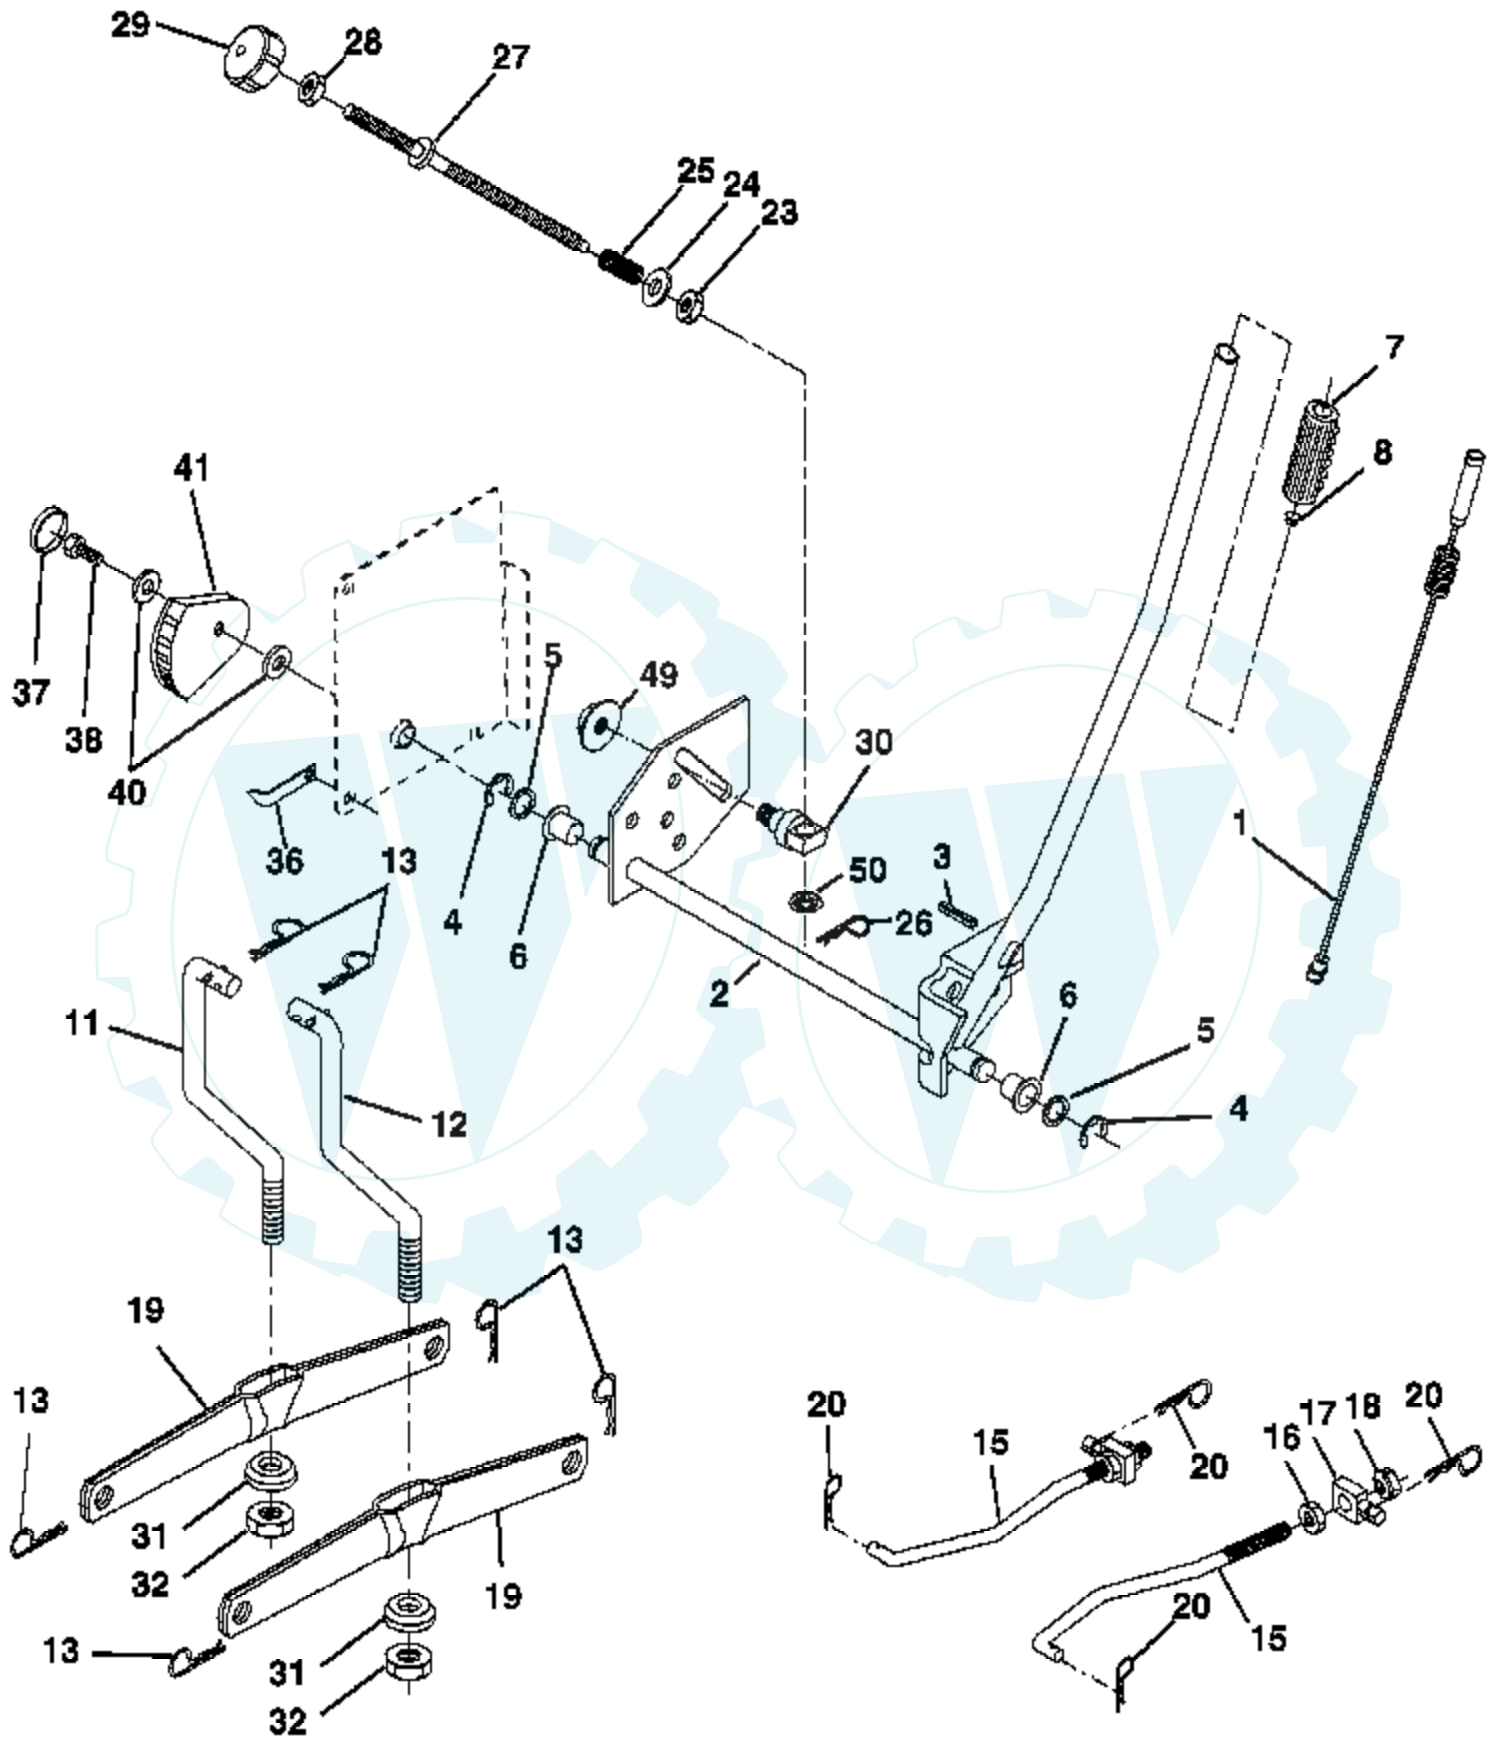

Ref #	Part Number	Qty	Description
1	159461		Wire Asm Inner/Sprg W/plunger
2	159476		Shaft Asm Lift RH w/Inf
3	138284		Pin Groove
4	12000002		E Ring #5133-62
5	19211621		Washer 21/32 x 1 x 21 Ga
6	120183X		Bearing Nylon Blk 629 Id
7	125631X		Grip Handle
8	170770		Button Plunger
11	139865		Link Lift LH
12	139866		Link Lift RH
13	4939M		Retainer Spring
15	173288		Link Suspension Front
16	73350800		Nut Jam Hex 1/2-13 Unc
17	175689		Trunnion Front Susp.
18	73800800		Nut Lock w/Wsh 1/2-13unc
19	139868		Arm Asm Suspension Mower
20	163552		Retainer Spring
23	110807X		Nut Special
24	19131016		Washer 13/32 x 5/8 x 16 Ga
25	164024		Spring
26	169484		Retainer Clip
27	164543		Rod Adj Lift
28	73350600		Nut Hex Jam 3/8-16 Unc
29	138057		Knob Inf 3/8-16 Unc Blk W/sym
30	150233		Trunnion Infin Height
31	169865		Lift Pivot Bearing
32	73540600		Nut Crownlock 3/8-24
36	155097		Pointer Height Indicator
37	123935X		Plug Hole Blk 1.485/1.515 Dia.
38	17060516		Screw 5/16-18 x 1
40	19112410		Washer 11/32 x 1-1/2 10 Ga.
41	155098		Indicator Height STLT
49	145212		Nut Hex Flange Lock
50	110452X		Nut PUSh Phos & Oil