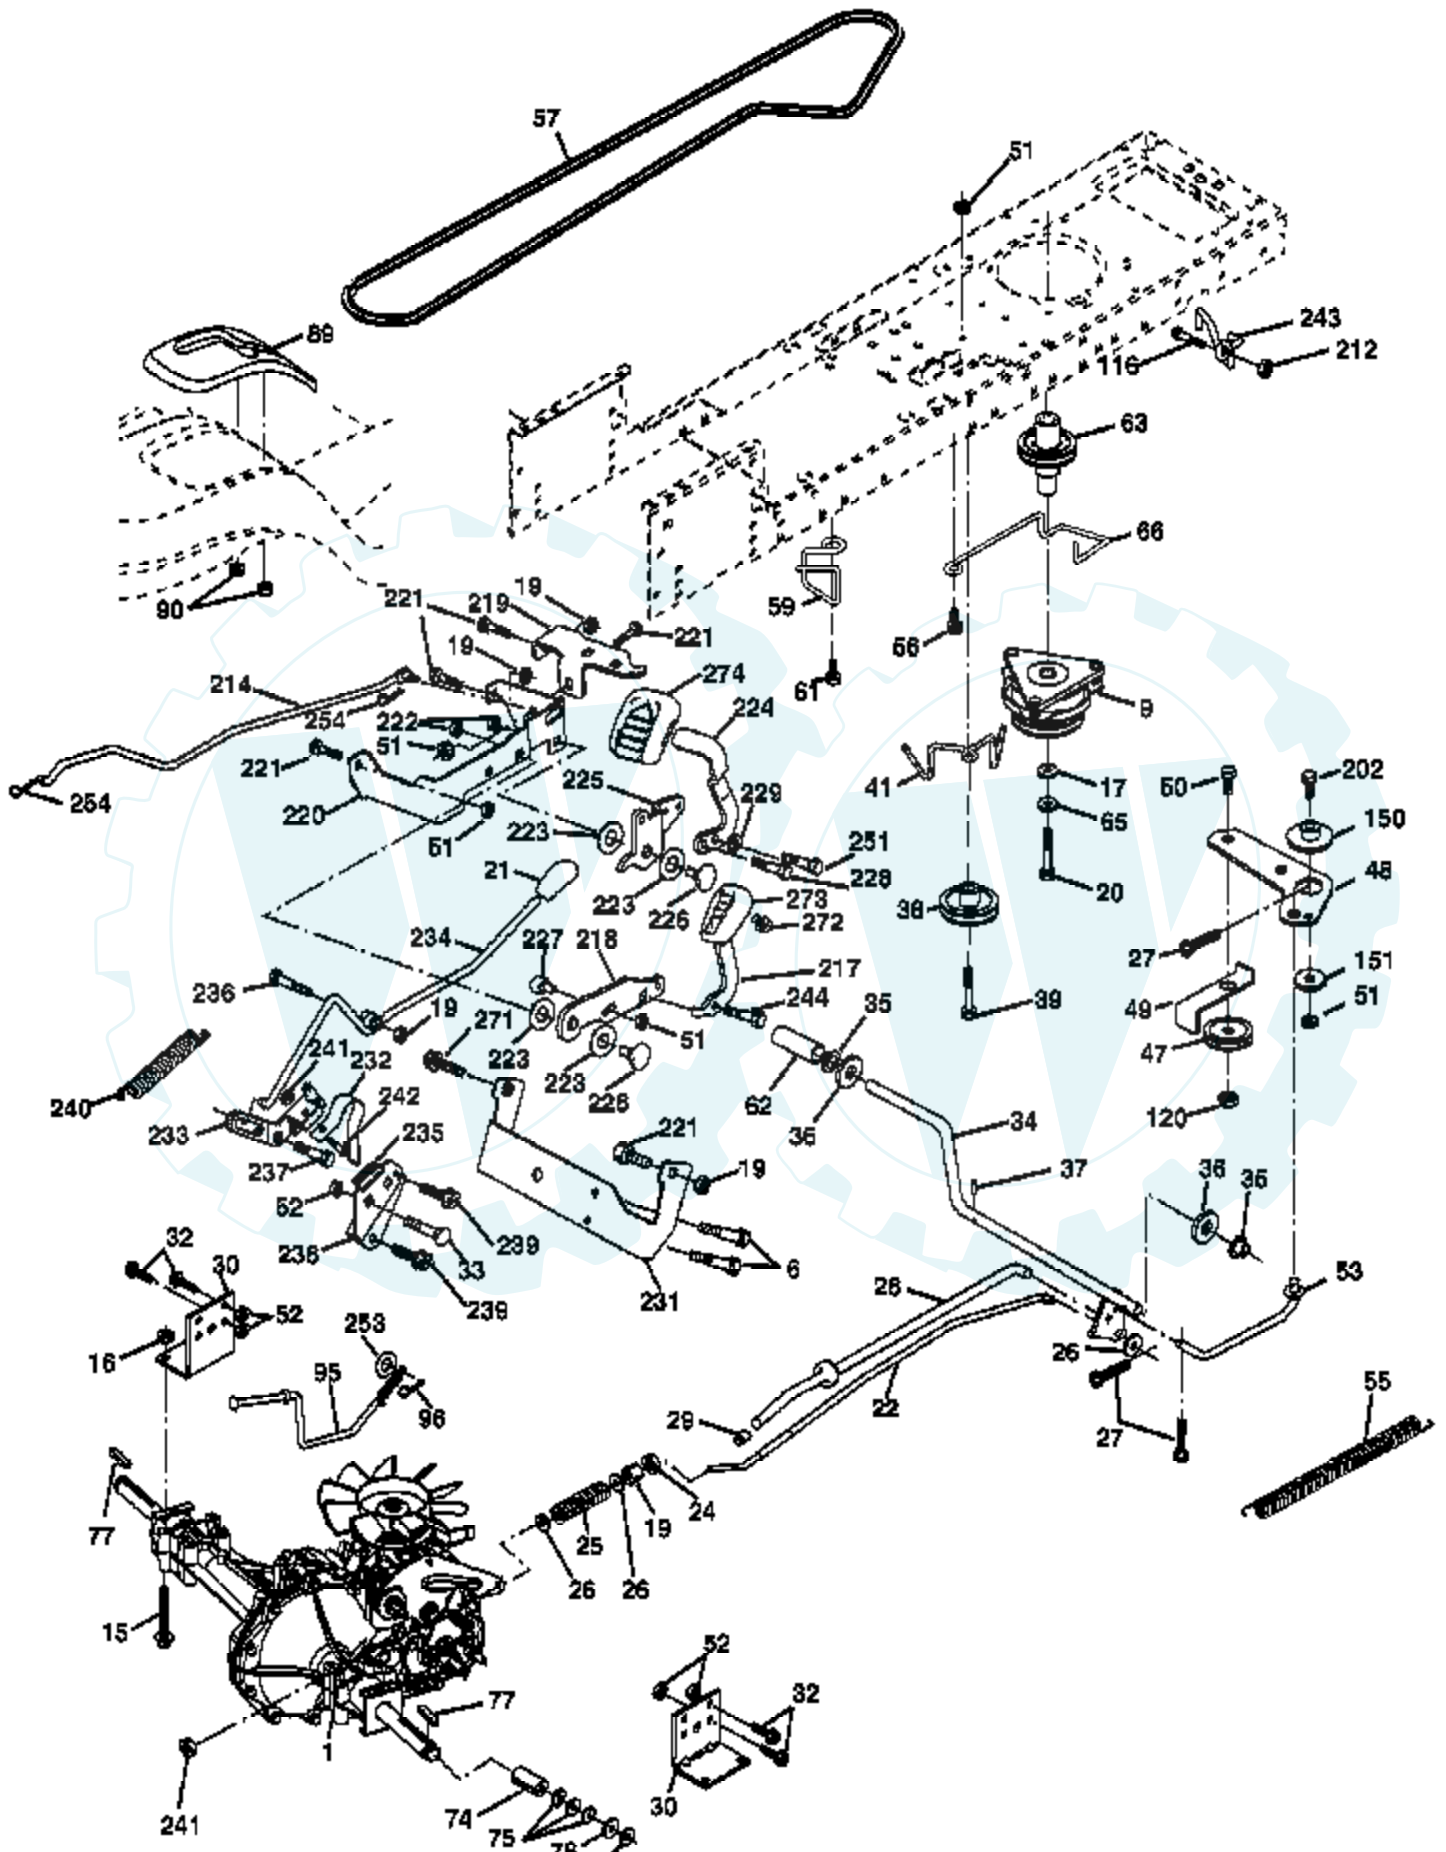

Ref #	Part Number	Qty	Description
	1		Transaxle Hydro gear Model 336-0510 (Order parts from transaxle manufacturer)
6	17060512		Screw 5/16-18 x 3/4
9	180505		Clutch Elec
15	74490544		Bolt Hex Flghd 5/16-18 Gr. 5
16	73800500		Nut Lock Hex W/Ins. 5/16-18 Unc
17	126197X		Washer 1-1/2 OD x 15/32 ID x .250
19	73800600		Nut Lock Hex W/Wsh 3/8-16 Unc
20	173937		Bolt Hex 7/16-20 x 4
21	175036X421		Knob Custom Control Cruise
22	175896		Rod, Brake
24	73350600		Nut, Hex Jam 3/8-16 Unc
25	106888X		Spring, Brake Rod
26	19131316		Washer
27	76020412		Pin Cotter 1/8 x 3/4 CAD.
28	175765		Rod, Parking Brake
29	71673		Cap, Brake, Park
30	169592		Bracket, Transaxle
32	74760512		Bolt Hex Hd 5/16-18 Unc x 3/4
33	72140506		Bolt Rdhd Sqnk 5/16-18 Unc x 3/4
34	175578		Shaft, Foot Pedal
35	120183X		Bearing, Nylon
36	19211616		Washer
37	1572H		Pin, Roll
38	179114		Pulley, Composite, Flat
39	74760648		Bolt Fin Hex 3/8-16 Unc x 3
41	175556		Keeper, Belt Idler Flat
47	127783		Pulley, Idler, V-Groove
48	154407		Bellcrank Clutch Grnd Drw Stl
49	123205X		Retainer, Belt
50	72110612		Bolt
51	73680600		Nut Crownlock 3/8-16 UNC
52	73680500		Nut, Crownlock 5/16-18 Unc
53	105710X		Link, Clutch
55	105709X		Spring, Return, Clutch
56	17060620		Screw 3/8-16 x 1.0
57	140294		V-Belt, Ground Drive
59	169691		Keeper, Center Span
61	17120614		Screw 3/8-16 x .875
62	8883R		Cover, Pedal
63	174607		Pulley, Engine
65	10040700		Washer
66	154778		Keeper Belt Engine
74	137057		Spacer, Axle
75	121749X		Washer 25/32 x 1-1/4 x 16 Ga.
76	12000001		E-Ring
77	123583X		Key, Square
78	121748X		Washer 25/32 x 1-5/8 x 16 Ga.
89	174901X428		Console, Shift
90	124346X		Nut Self-Thd Wsh-hd 1/4 Zinc
95	180825		Rod Bypass
96	4497H		Retainer Spring 1" Zinc/Cad
116	72140608		Bolt RDHD SQNK 3/8-16 Unc x 1
120	73900600		Nut Lock Flg 3/8-16 Unc
150	175456		Spacer Retainer
151	19133210		Washer 13/32 x 2 x 10 Ga.
202	72110614		Bolt Can Sh 3/8-16 x 1-3/4 Gr. 5