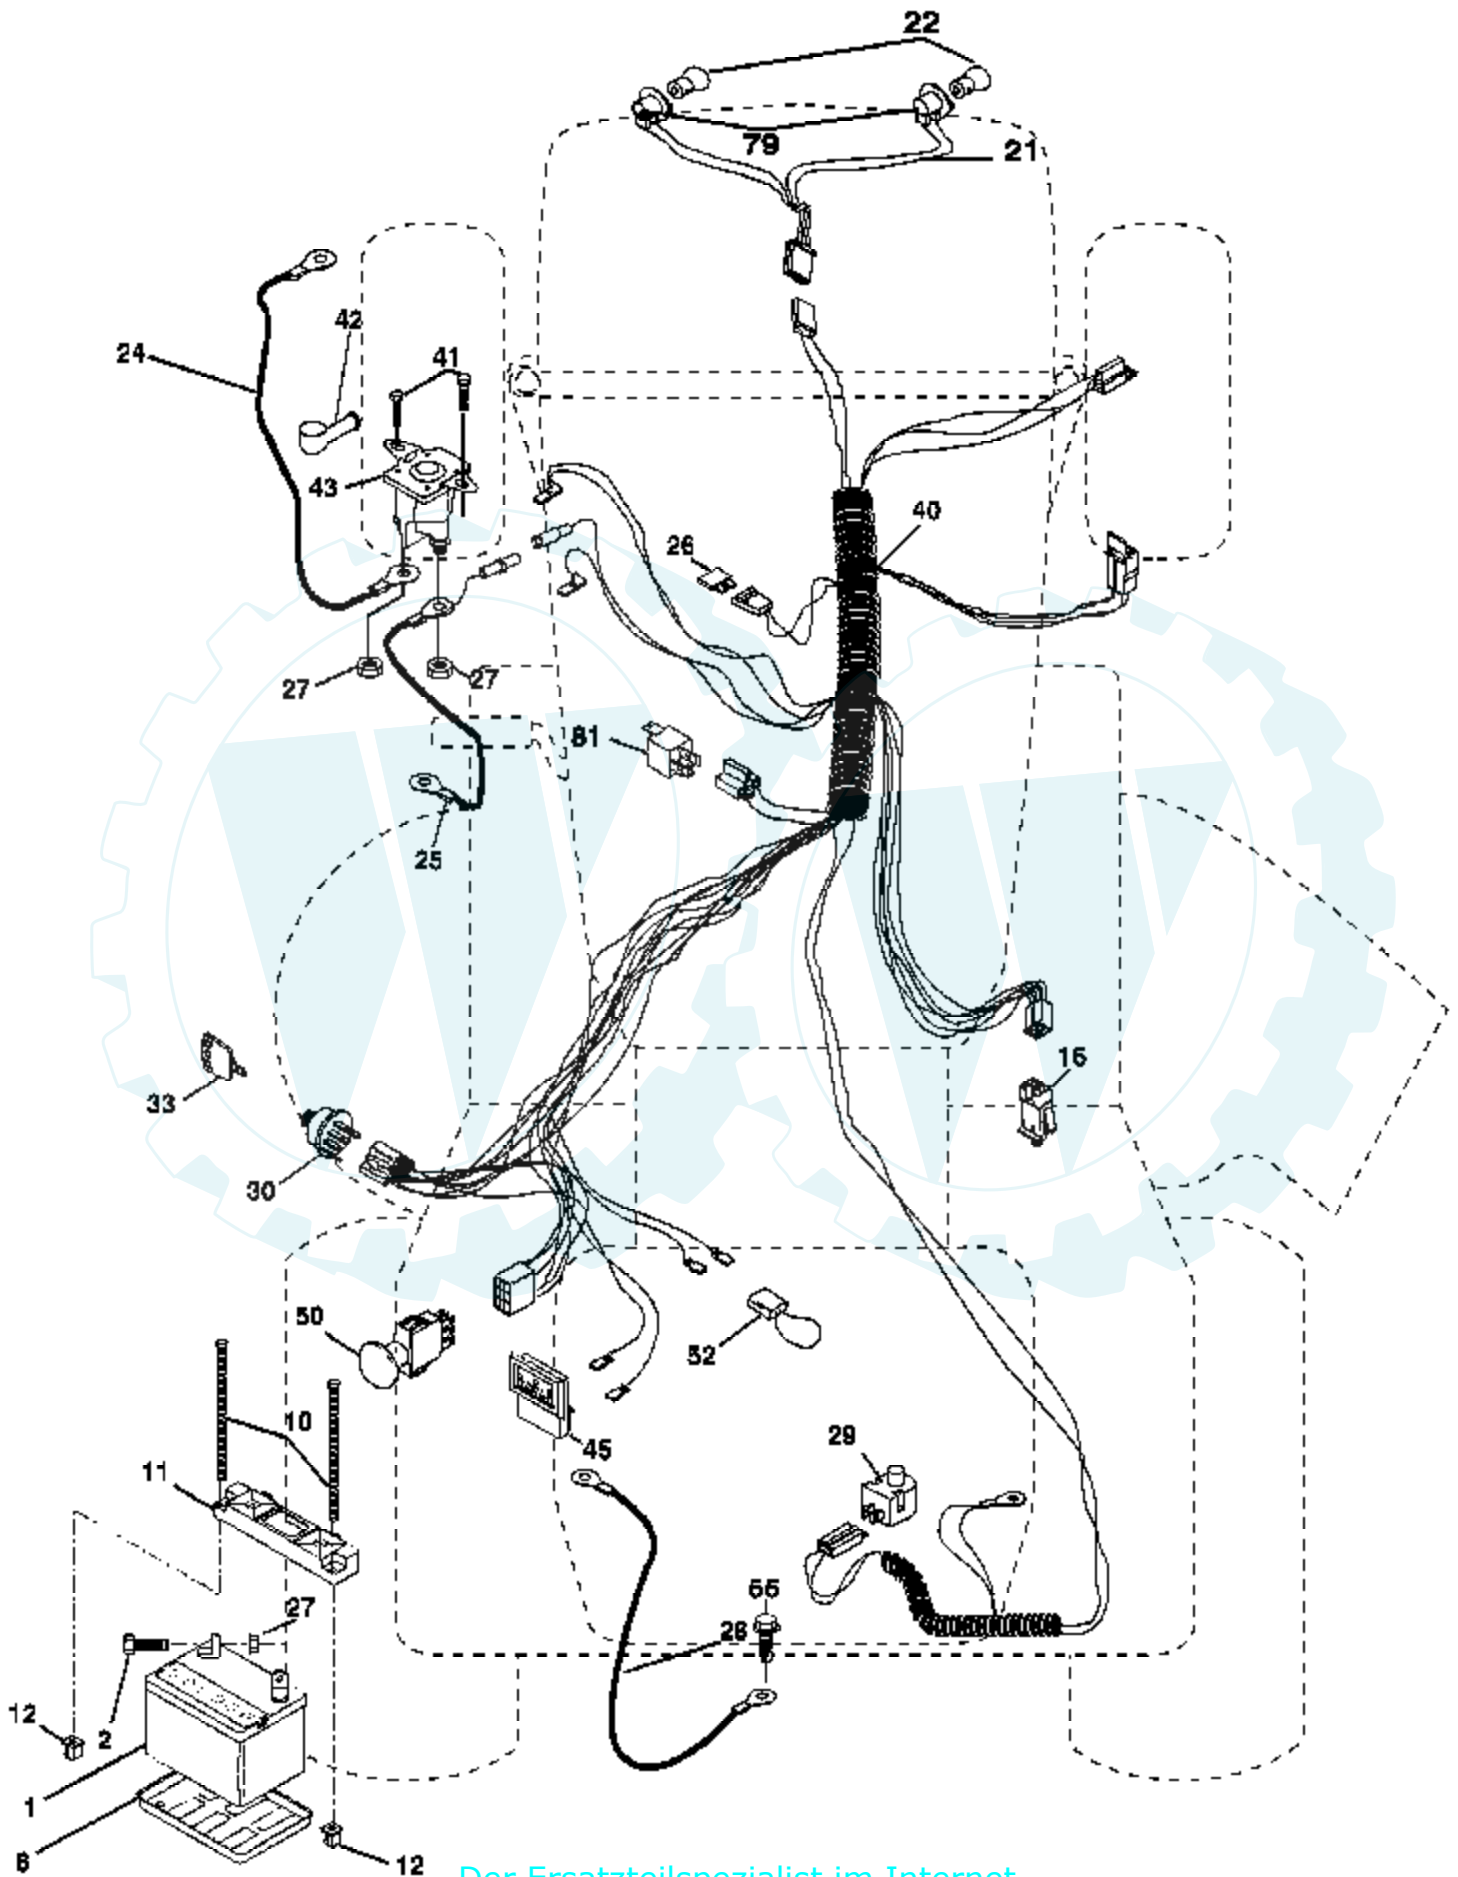

Ref #	Part Number	Qty	Description
212	145212		Nut Hex Flange Lock
214	174735		Link Transaxle
217	179433		Pedal Assy, Reverse, with Pad
218	174713		Arm Control Pedal Reverse
219	174839		Bracket Frest Pdl Ctrl. Hyd
220	174711		Bracket Mtg. Pedal Control
221	72140606		Bolt Rdhd Sqnk 3/8-16 Unc x 3/4
222	73680700		Nut Crownlock 7/16-14 Unc
223	174840		Washer Nylon 11/16 ID x .060
224	174736		Pedal Forward
225	174712		Arm Control Pedal Forward
226	174902		Bolt Pivot Spacer
227	174710		Cam Reverse Pedal LT
228	179032		Bolt Shoulder 5/16-18
229	176451		Washer Serrated 5/16 x .75
231	174573		Strap Torque
232	175570		Actuator Cruise Disengage
233	174856		Pawl Control Cruise
234	174858		Lever Control Cruise
235	174857		Sector Control Cruise
236	128903		Bolt Shoulder 3/8-16 Unc 1/44
237	170165		Bolt Shoulder 5/16-18
238	175807		Arm Mtg. Cruise Sector
239	17490508		Screw Thdrol 5/16 x 1/2
240	175610		Spring Return Cruise Control
241	73930400		Nut Centerlock 1/4-20 Unc
242	74780412		Bolt Fin Hex 1/4-20 Unc x .75
243	178289		Bracket Anti-Rotation CVX
244	166880		Screw 5/16-18 x 5/8
250	17060612		Screw 3/8-16 x .75
251	17060516		Screw 5/16-18 x 1
253	179422		Washer .3125 x .615 x 16 Ga.
254	178062		Clip Retainer
272	17670508		Screw, 5/16-18 x 1/2 TT
273	179610		Pad, Reverse Pedal
274	175646		Cover Pedal Forward