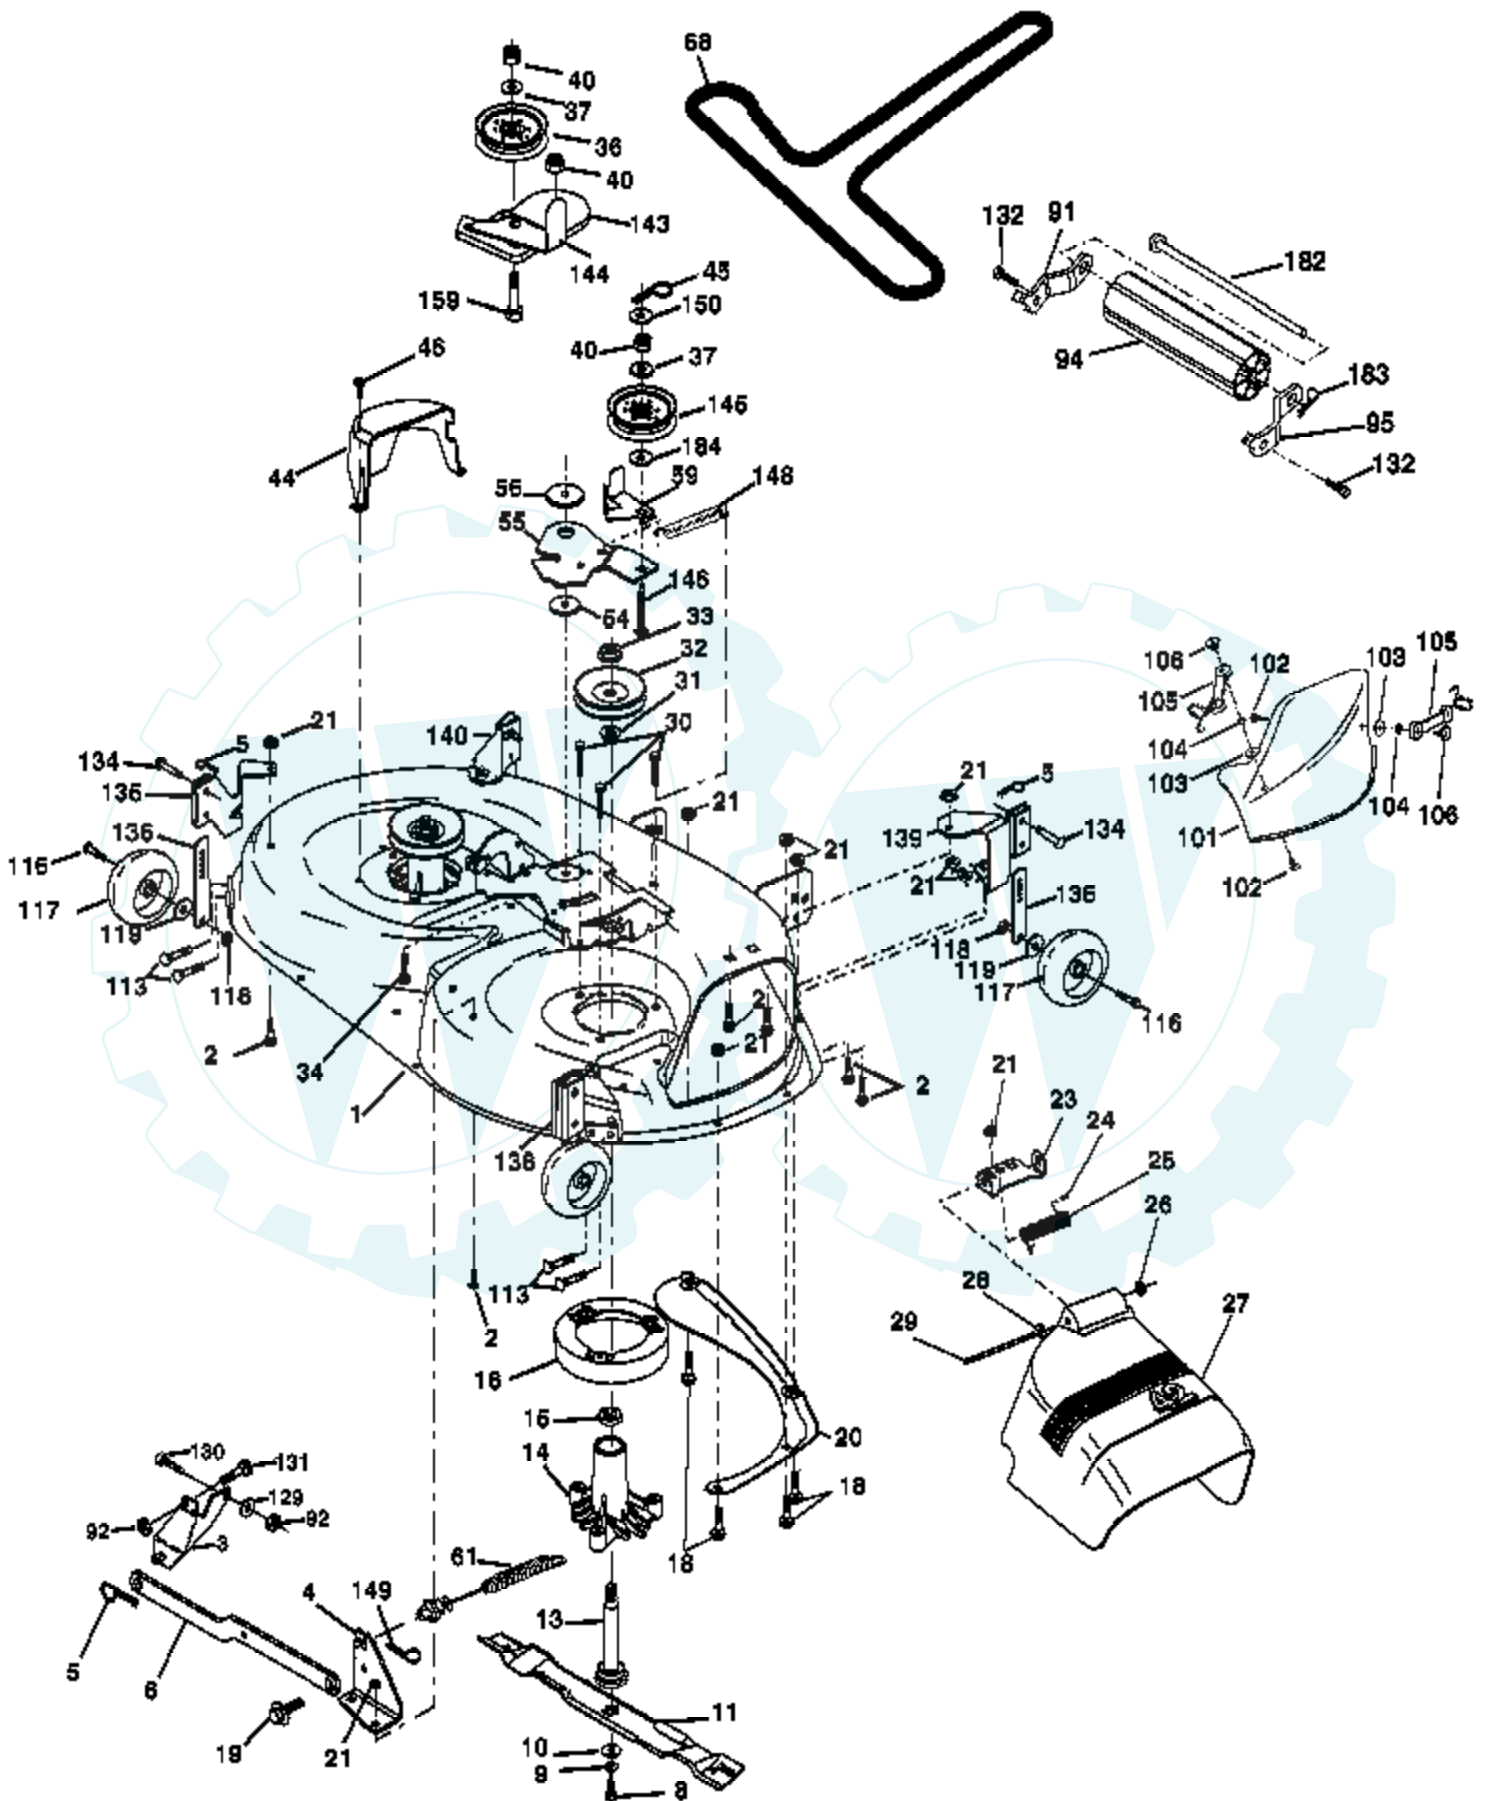

Ref #	Part Number	Qty	Description
1	182032X421		Mower Deck Assembly, 42"
2	72140506		Bolt
3	138017		Bracket Asm Fr. Sway Bar 3/42
4	165460		Bracket Asm Deck 42" Sway Bar
5	4939M		Retainer Spring
6	178024		Bar Sway Deck
8	850857		Bolt 3/8-24 x 25 Grade 8 patched
9	10030600		Washer, Lock
10	140296		Washer, Hardened (The following Blades are available)
11	134149		Blade, Mulching 42" Std (For mulching mowers only)
	139775		Blade Mulching 42" Premium (For better wear when mulching)
	138971		Blade Mower 42" Hi-Lift (For bagging and discharging)
13	137645		Shaft Assembly, Mandrel, Vented
14	128774		Housing, Mandrel, Vented
15	110485X		Bearing, Ball, Mandrel
16	174493		Stripper, Mandrel Deck
18	72140506		Bolt, Carriage 5/16-18 x 3/4
19	132827		Bolt, Shoulder
20	159770		Baffle, Vortex
21	73680500		Nut
23	177563		Bracket, Deflector Mower 42"
24	105304X		Cap, Sleeve 80 x 112 Blk Mower
25	123713X		Spring, Torsion, Deflector 2 52
26	110452X		Nut, Push Phos & Oil
27	130968X428		Shield, Deflector 42" Blk
28	19111016		Washer 11/32 x 5/8 x 16 Gauge
29	131491		Rod, Hinge 42" 6 75 W/G
30	173984		Screw Thdrol Washer Head
31	129963		Washer, Spacer Mower Vented
32	173436		Pulley, Mandrel
33	178342		Nut, Toplock Flange
34	72110614		Bolt
36	173438		Pulley, Idler, Flat
37	19131316		Washer 13/32 x 13/16 x 16 Gauge
40	73680600		Nut
44	140088		Guard, Mandrel, LH
45	4497H		Retainer
46	137729		Screw, Thdrol 1/4-20 x 5/8 T
54	178515		Washer, Hardened
55	155046		Arm, Idler
56	122052X		Spacer, Retainer
59	173442		Guard TUV Idler
61	174882		Spring Ext. Elect Clutch
68	174883		V-Belt, 42" Mower
91	180532		Bracket Asm Noseroller LH
92	73800600		Nut Lock Hex W/Ins 3/8-16unc
94	132264		Roller Nose 38 & 42
95	180533		Bracket Asm Noseroller RH
101	136420		Mulcher Cover
102	71081010		Screw Pan HD Phillip 10-24 x 5/8
103	19061216		Washer, Flat
104	10071000		Washer, Lock
105	160793		Latch Assembly
106	2029J		Nut, Weld
113	17060512		Screw Tapping 5/16 - 18 x 3/4
116	184219		Bolt, Shoulder