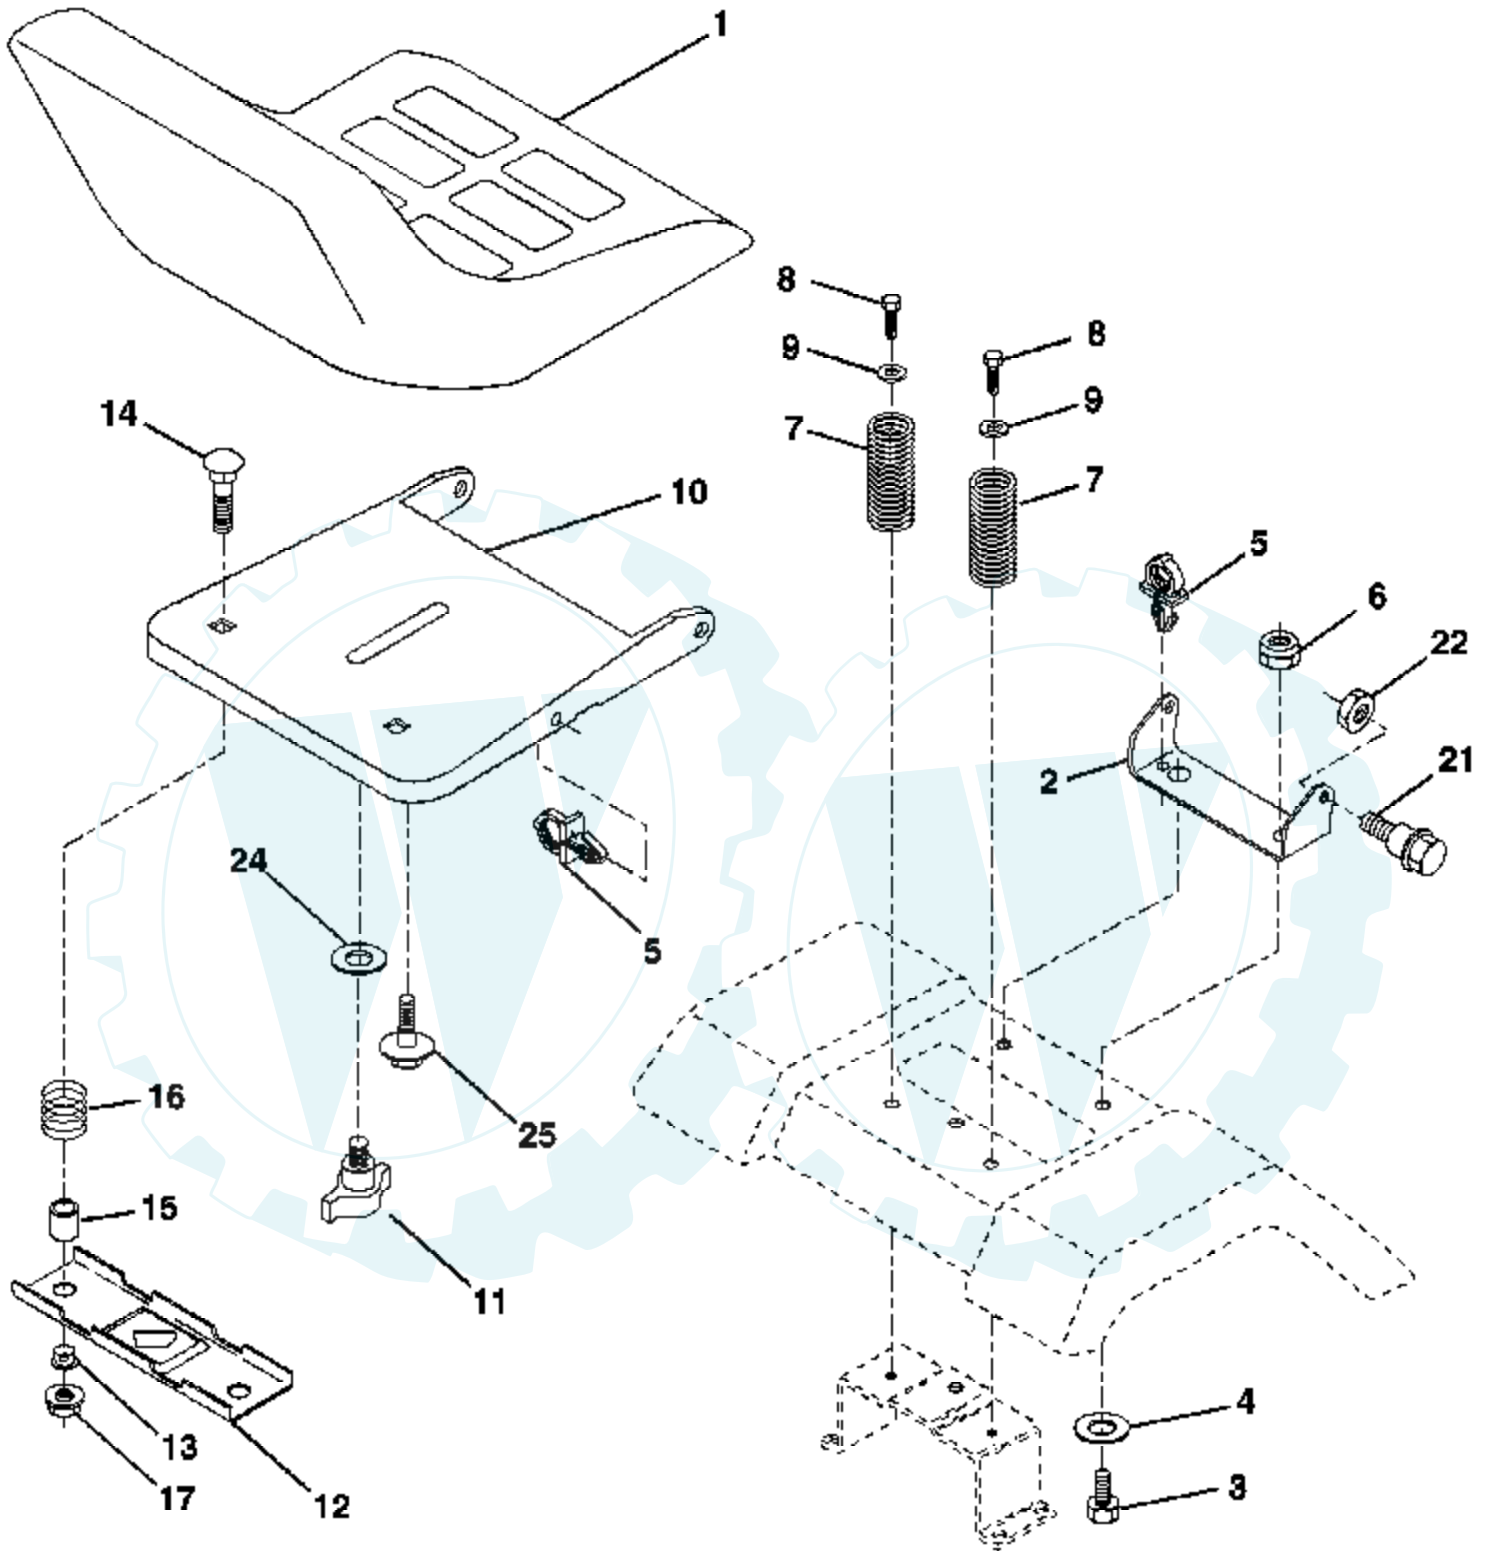

Ref #	Part Number	Qty	Description
1	171684		Seat
2	140551		Bracket Pivot Seat 8 720
3	71110616		Bolt Fin Hex 3/8-16 Unc x 1
4	19131610		Washer Flat 13/32 x 1 x 10 Ga.
5	145006		Clip Push-In
6	73800600		Nut Hex w/Ins. 3/8-16 Unc
7	124181X		Spring Seat Cprsn 2 250 Blk Zi
8	17000616		Screw 3/8-16 x 1
9	19131614		Washer 13/32 x 1 x 14 Ga.
10	182493		Pan Seat
11	166369		Knob Seat Adj. Wingnut
12	121246X		Bracket Mounting Switch
13	121248X		Bushing Snap Blk Nyl 50 Id
14	72050412		Bolt Rdhd Sqnk 1/4-20 x 1-1/2
15	121249X		Spacer Split 28x 88
16	123740X		Spring Cprsn
17	123976X		Nut Lock 1/4 Lge Flg Gr 5 Zinc
21	171852		Bolt Shoulder 5/16-18 Unc
22	73800500		Nut Hex Lock W/Ins 5/16-18
24	19171912		Washer 17/32 x 1-3/16 x 12 Ga.
25	127018X		Bolt Shoulder 5/16-18 x 62