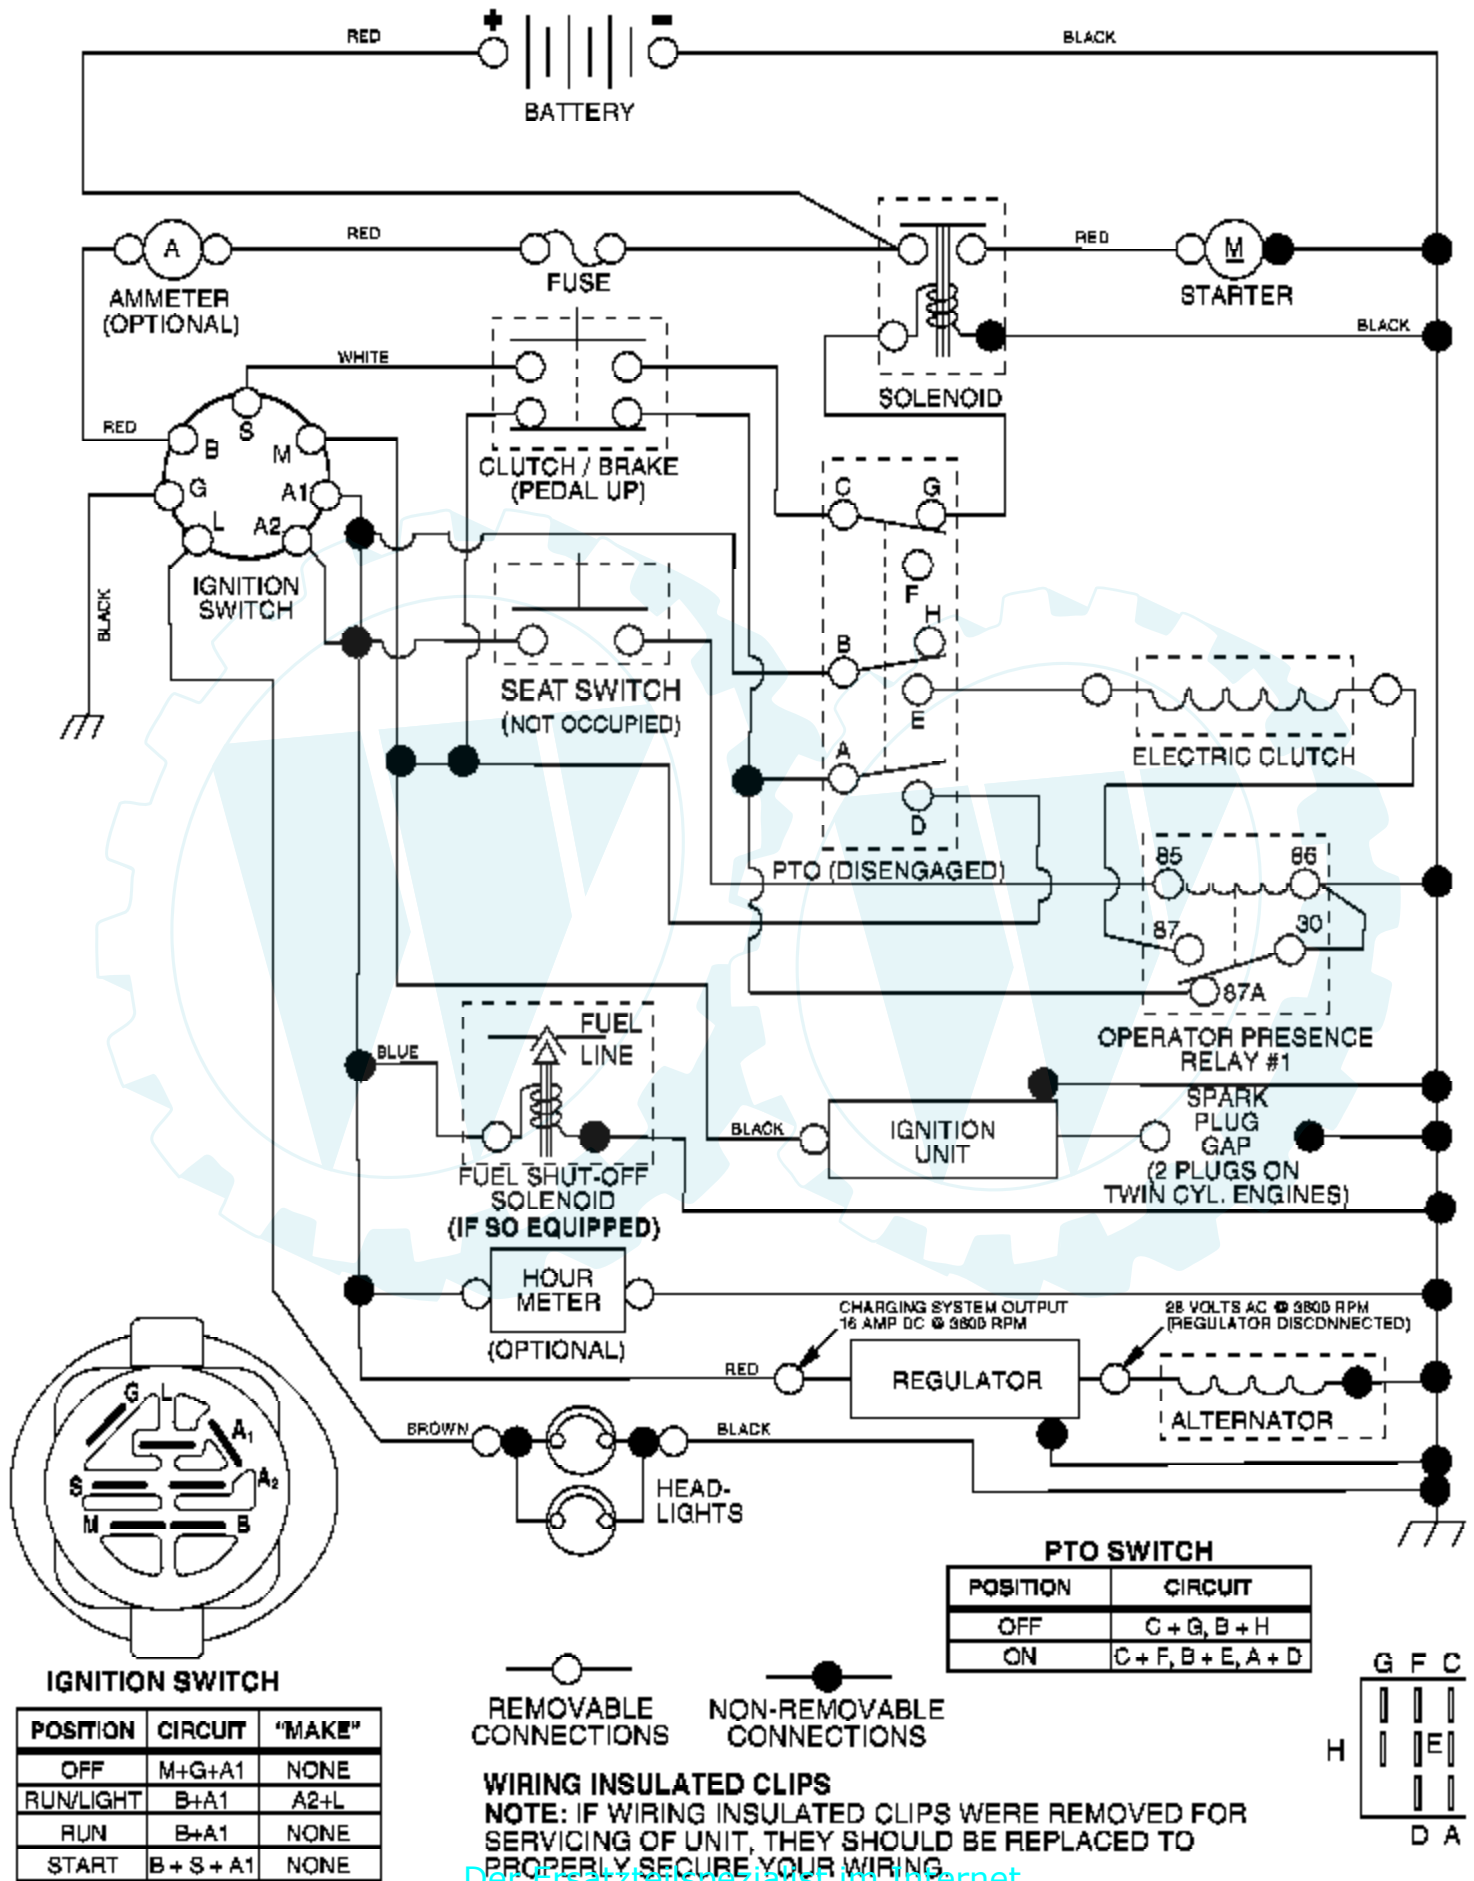

Ref #	Part Number	Qty	Description
1	159461		Wire Asm Inner/Sprg W/plunger
2	159476		Shaft Asm Lift RH w/Inf
3	138284		Pin Groove
4	12000002		E Ring #5133-62
5	19211621		Washer 21/32 x 1 x 21 Ga
6	120183X		Bearing Nylon Blk 629 Id
7	125631X		Grip Handle
8	170770		Button Plunger
11	139865		Link Lift LH
12	139866		Link Lift RH
13	4939M		Retainer Spring
15	173288		Link Suspension Front
16	73350800		Nut Jam Hex 1/2-13 Unc
17	175689		Trunnion Front Susp.
18	73800800		Nut Lock w/Wsh 1/2-13unc
19	139868		Arm Asm Suspension Mower
20	163552		Retainer Spring
23	110807X		Nut Special
24	19131016		Washer 13/32 x 5/8 x 16 Ga
25	164024		Spring
26	169484		Retainer Clip
27	164543		Rod Adj Lift
28	73350600		Nut Hex Jam 3/8-16 Unc
29	138057		Knob Inf 3/8-16 Unc Blk W/sym
30	150233		Trunnion Infin Height
31	169865		Lift Pivot Bearing
32	73540600		Nut Crownlock 3/8-24
36	155097		Pointer Height Indicator
37	123935X		Plug Hole Blk 1.485/1.515 Dia.
38	17060516		Screw 5/16-18 x 1
40	19112410		Washer 11/32 x 1-1/2 10 Ga.
41	155098		Indicator Height STLT
49	145212		Nut Hex Flange Lock
50	110452X		Nut PUSh Phos & Oil