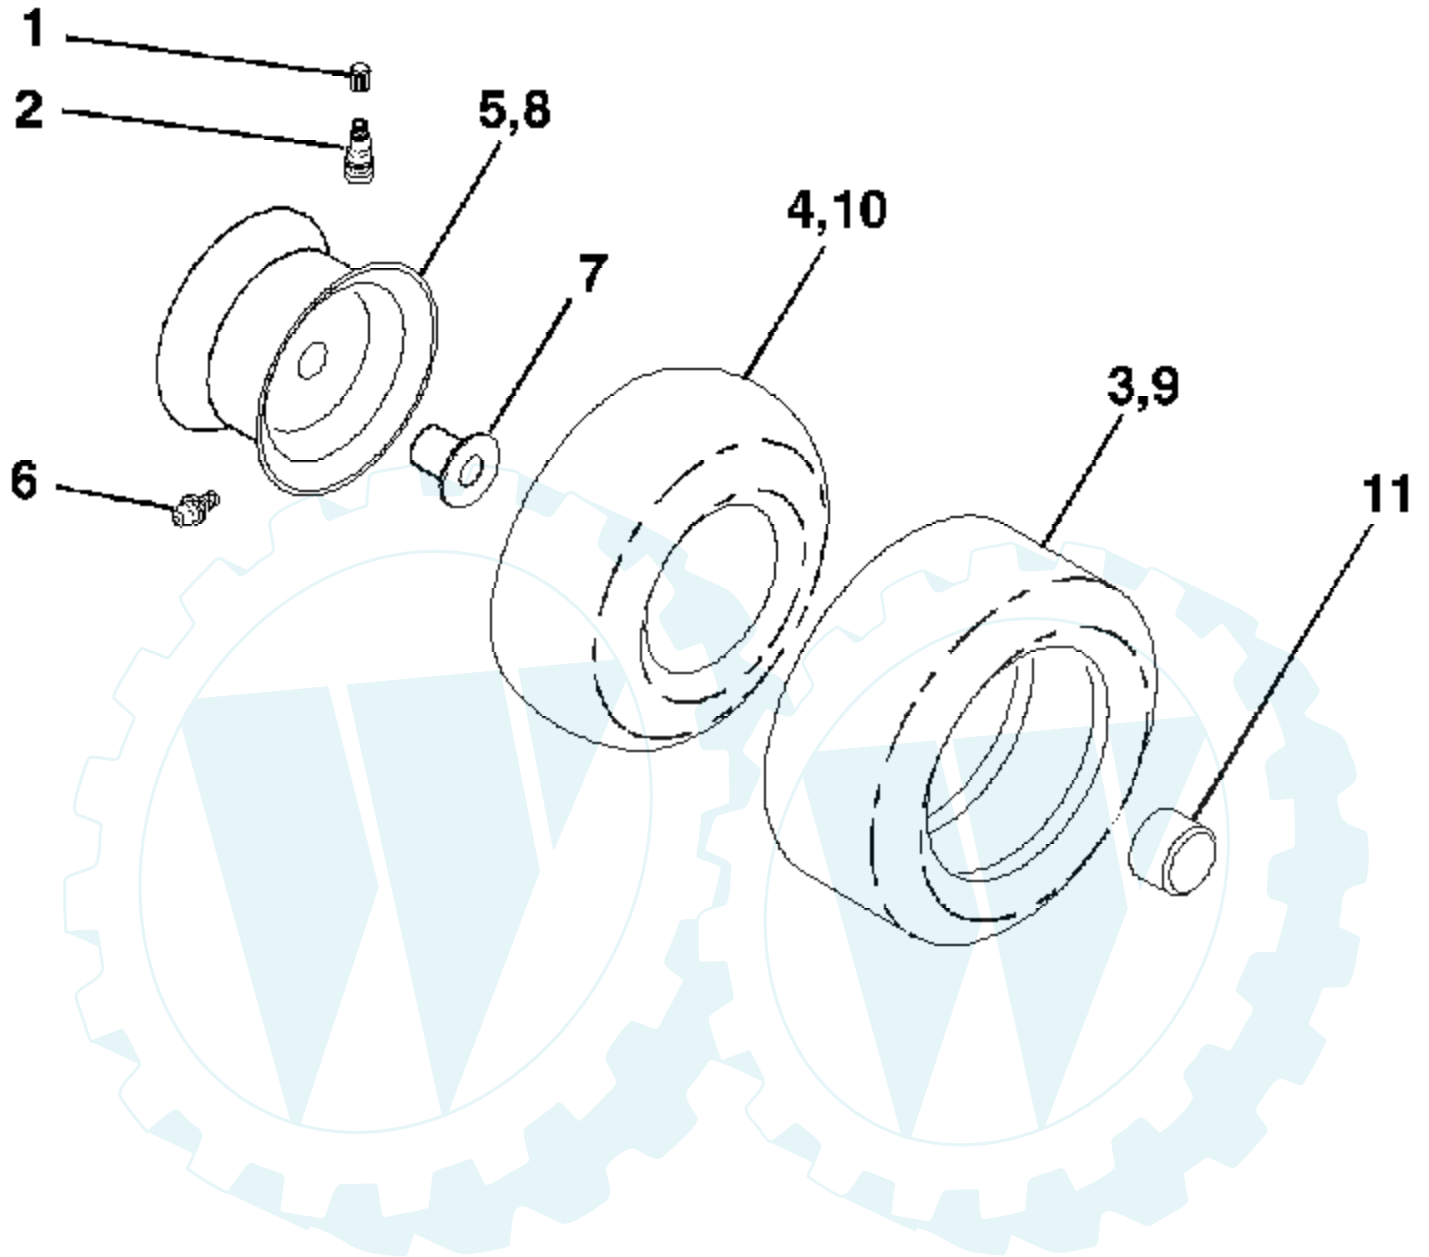

PTO SWITCH

POSITION	CIRCUIT
OFF	C + G, B + H
ON	C + F, B + E, A + D

● NON-REMOVABLE CONNECTIONS
○ REMOVABLE CONNECTIONS

RELAY

Ref #	Part Number	Qty	Description
1	171684		Seat
2	140551		Bracket Pivot Seat 8 720
3	71110616		Bolt Fin Hex 3/8-16 Unc x 1
4	19131610		Washer Flat 13/32 x 1 x 10 Ga.
5	145006		Clip Push-In
6	73800600		Nut Hex w/Ins. 3/8-16 Unc
7	124181X		Spring Seat Cprsn 2 250 Blk Zi
8	17000616		Screw 3/8-16 x 1
9	19131614		Washer 13/32 x 1 x 14 Ga.
10	182493		Pan Seat
11	166369		Knob Seat Adj. Wingnut
12	121246X		Bracket Mounting Switch
13	121248X		Bushing Snap Blk Nyl 50 Id
14	72050412		Bolt Rdhd Sqnk 1/4-20x1-1/2
15	121249X		Spacer Split 28x 88
16	123740X		Spring Cprsn
17	123976X		Nut Lock 1/4 Lge Flg Gr 5 Zinc
21	171852		Bolt Shoulder 5/16-18 Unc
22	73800500		Nut Hex Lock W/Ins 5/16-18
24	19171912		Washer 17/32 X 1-3/16 X 12 Ga.
25	127018X		Bolt Shoulder 5/16-18 X 62

Ref #	Part Number	Qty	Description
1	59192		Cap Valve Tire
2	65139		Stem Valve
3	170455		Tire F T 15 X 6 0 - 6 Service
4	59904		Tube Front (Service Item Only)
5	106732X421		Rim Asm 6" front Service
6	278H		Fitting Grease (Front Wheel Only)
7	9040H		Bearing Flange (Front Wheel Only)
8	106108X421		Rim Asm 8" rear Service
9	170456		Tire R T 20x10 -8 C Service
10	7152J		Tube Rear (Service Item Only)
11	104757X421		Cap Axle 1 50 X 1 00
	144334		Sealant, Tire (10 oz. Tube)