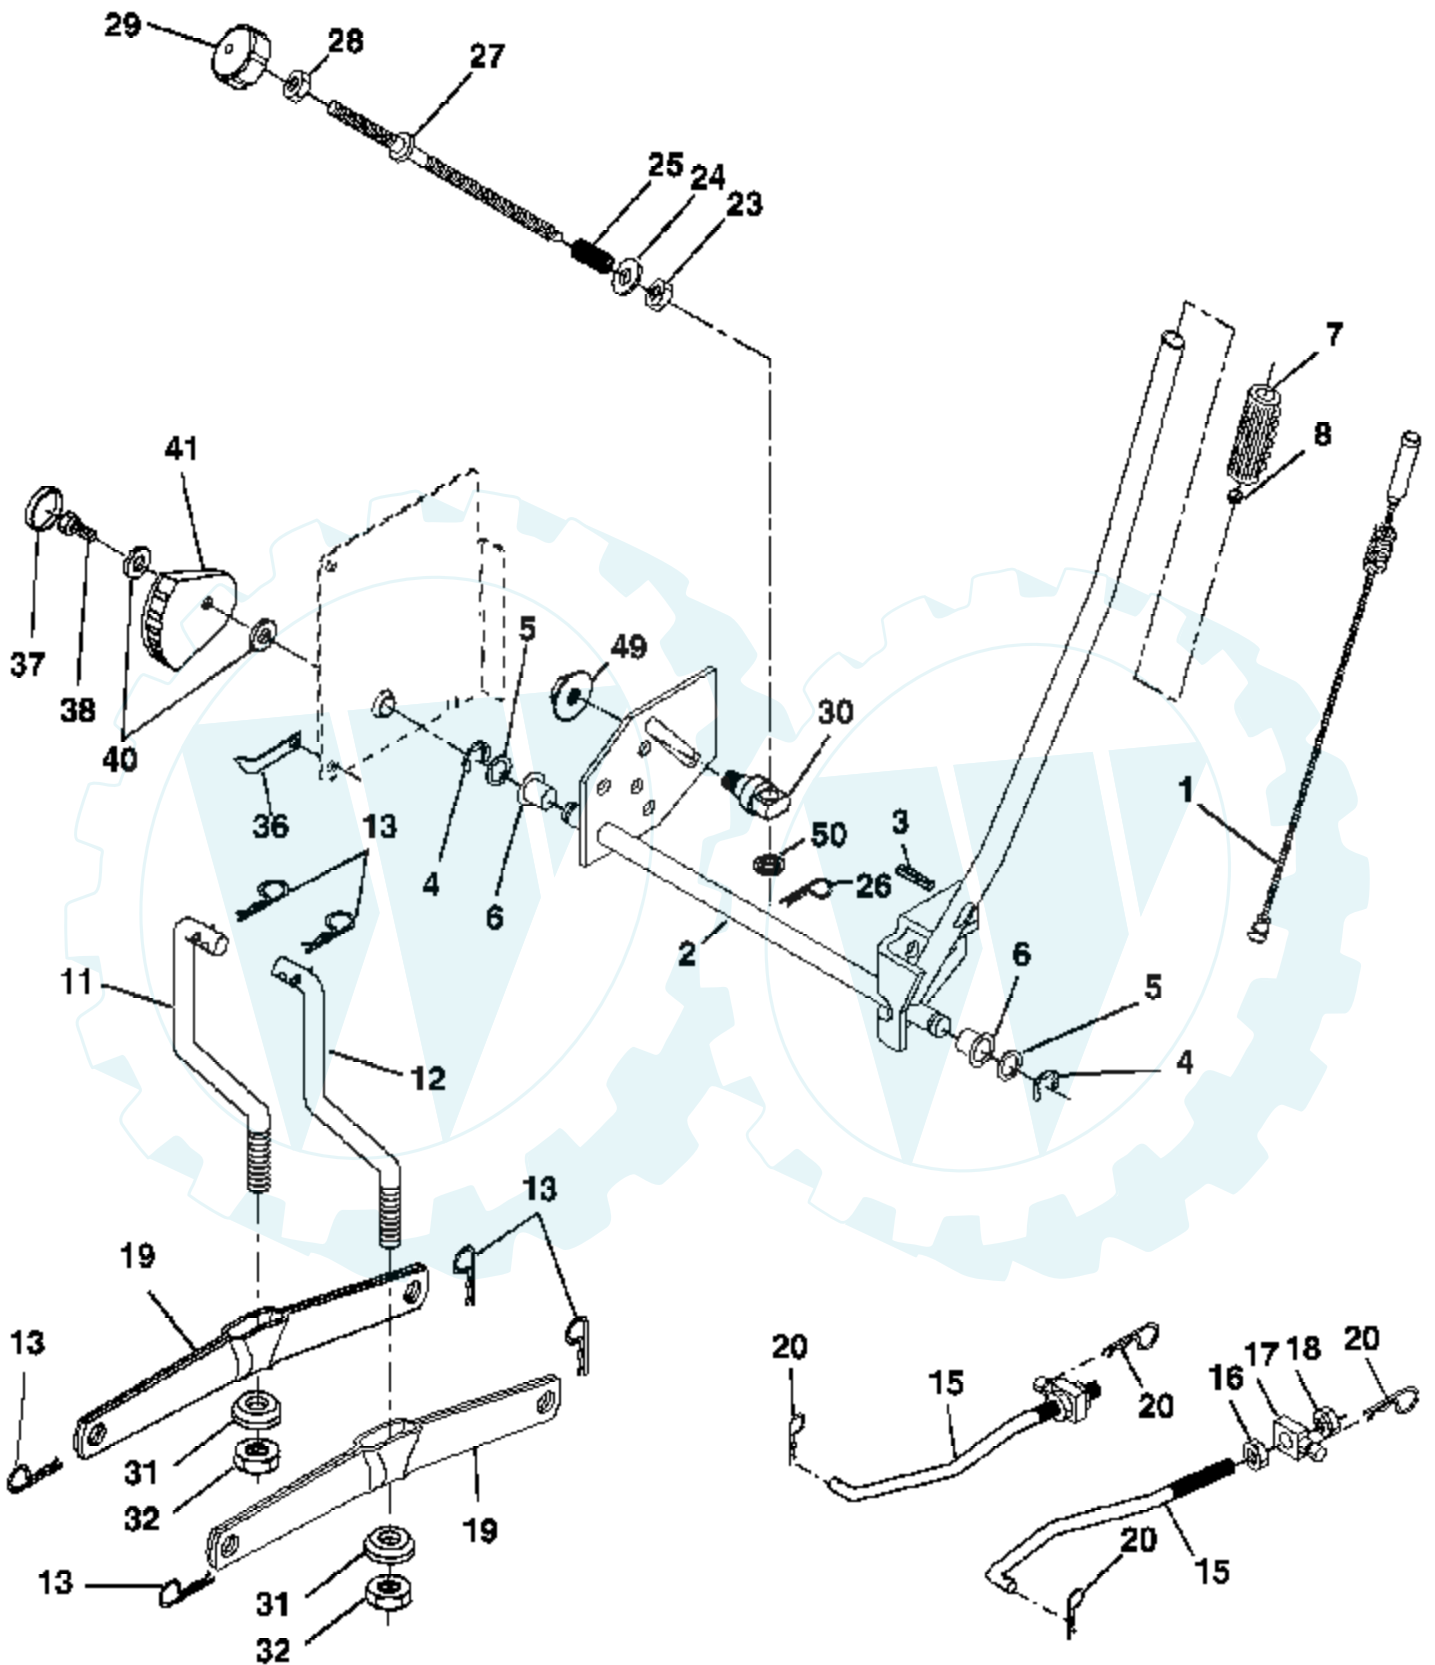

Ref #	Part Number	Qty	Description
1	159461		Wire Asm Inner/Sprg W/plunger
2	159476		Shaft Asm Lift RH w/Inf
3	138284		Pin Groove
4	12000002		E Ring #5133-62
5	19211621		Washer 21/32 X 1 X 21 Ga
6	120183X		Bearing Nylon Blk 629 Id
7	125631X		Grip Handle
8	170770		Button Plunger
11	139865		Link Lift LH
12	139866		Link Lift RH
13	4939M		Retainer Spring
15	173288		Link Suspension Front
16	73350800		Nut Jam Hex 1/2-13 Unc
17	175689		Trunnion Front Susp.
18	73800800		Nut Lock w/Wsh 1/2-13unc
19	139868		Arm Asm Suspension Mower
20	163552		Retainer Spring
23	110807X		Nut Special
24	19131016		Washer 13/32 X 5/8 X 16 Ga
25	164024		Spring
26	169484		Retainer Clip
27	164543		Rod Adj Lift
28	73350600		Nut Hex Jam 3/8-16 Unc
29	138057		Knob Inf 3/8-16 Unc Blk W/sym
30	150233		Trunnion Infin Height
31	169865		Lift Pivot Bearing
32	73540600		Nut Crownlock 3/8-24
36	155097		Pointer Height Indicator
37	123935X		Plug Hole Blk 1.485/1.515 Dia.
38	17060516		Screw 5/16-18 x 1
40	19112410		Washer 11/32 x 1-1/2 10 Ga.
41	155098		Indicator Height STLT
49	145212		Nut Hex Flange Lock
50	110452X		Nut PUSh Phos & Oil