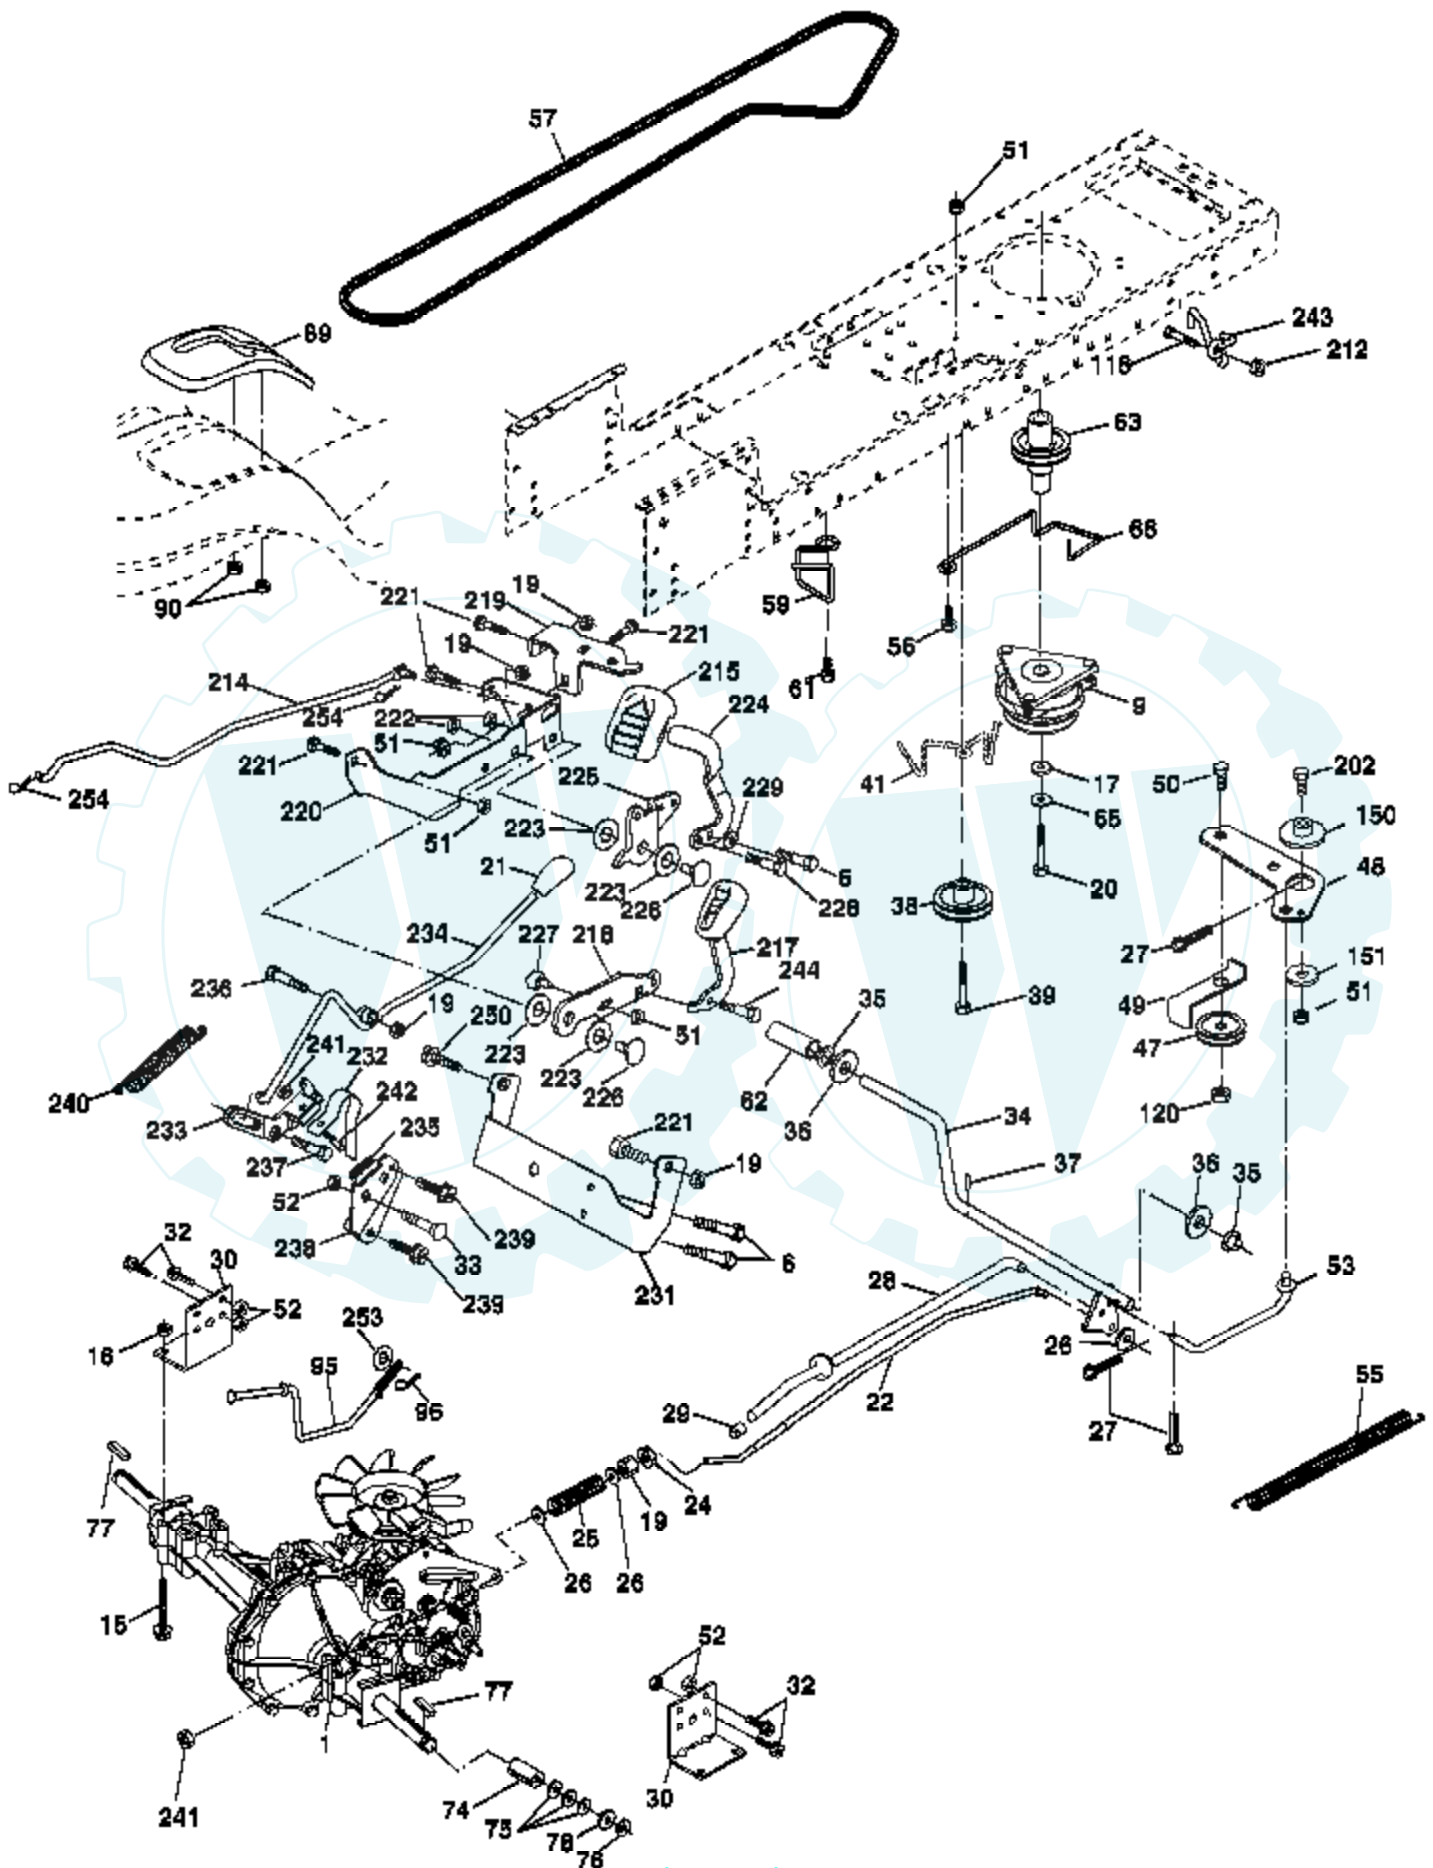

Ref #	Part Number	Qty	Description
	1		Transaxle Hydro gear Model 323-0510 (Order parts from manufacturer)
6	17060512		Screw 5/16-18 x 3/4
9	137140		Clutch Elec
15	74490544		Bolt Hex Flghd 5/16-18 Gr. 5
16	73800500		Nut Lock Hex W/Ins. 5/16-18 Unc
17	126197X		Washer 1-1/2 OD x 15/32 ID x .250
19	73800600		Nut Lock Hex W/Wsh 3/8-16 Unc
20	150280		Bolt Hex 7/16-20 x 4-1/4 x Gr. 5
21	175036X421		Knob Custom Control Cruise
22	175896		Rod, Brake
24	73350600		Nut, Hex Jam 3/8-16 Unc
25	106888X		Spring, Brake Rod
26	19131316		Washer
27	76020412		Pin Cotter 1/8 x 3/4 CAD.
28	175765		Rod, Parking Brake
29	71673		Cap, Brake, Park
30	169592		Bracket, Transaxle
32	74760512		Bolt Hex Hd 5/16-18 Unc x 3/4
33	72140506		Bolt Rdhd Sqnk 5/16-18 Unc x 3/4
34	175578		Shaft, Foot Pedal
35	120183X		Bearing, Nylon
36	19211616		Washer
37	1572H		Pin, Roll
38	179114		Pulley, Composite, Flat
39	74760648		Bolt Fin Hex 3/8-16 Unc x 3
41	175556		Keeper, Belt Idler Flat
47	127783		Pulley, Idler, V-Groove
48	154407		Bellcrank Clutch Grnd Drw Stl
49	123205X		Retainer, Belt
50	74760624		Bolt
51	73680600		Nut Crownlock 3/8-16 UNC
52	73680500		Nut, Crownlock 5/16-18 Unc
53	105710X		Link, Clutch
55	105709X		Spring, Return, Clutch
56	17060620		Screw 3/8-16 x 1.0
57	140294		V-Belt, Ground Drive
59	169691		Keeper, Center Span
61	17120614		Screw 3/8-16 x .875
62	8883R		Cover, Pedal
63	175417		Pulley, Engine
65	10040700		Washer
66	154778		Keeper Belt Engine
74	137057		Spacer, Axle
75	121749X		Washer 25/32 x 1-1/4 x 16 Ga.
76	12000001		E-Ring
77	123583X		Key, Square
78	121748X		Washer 25/32 x 1-5/8 x 16 Ga.
89	174901X428		Console, Shift
90	124346X		Nut Self-Thd Wsh-hd 1/4 Zinc
95	180825		Rod Bypass
96	4497H		Retainer Spring 1" Zinc/Cad
116	72140608		Bolt RDHD SQNK 3/8-16 Unc x 1
120	73900600		Nut Lock Flg 3/8-16 Unc
150	175456		Spacer Retainer
151	19133210		Washer 13/32 x 2 x 10 Ga.
202	72110612		Bolt Car Sh 3/8-16 x 1-1/2 Gr. 5