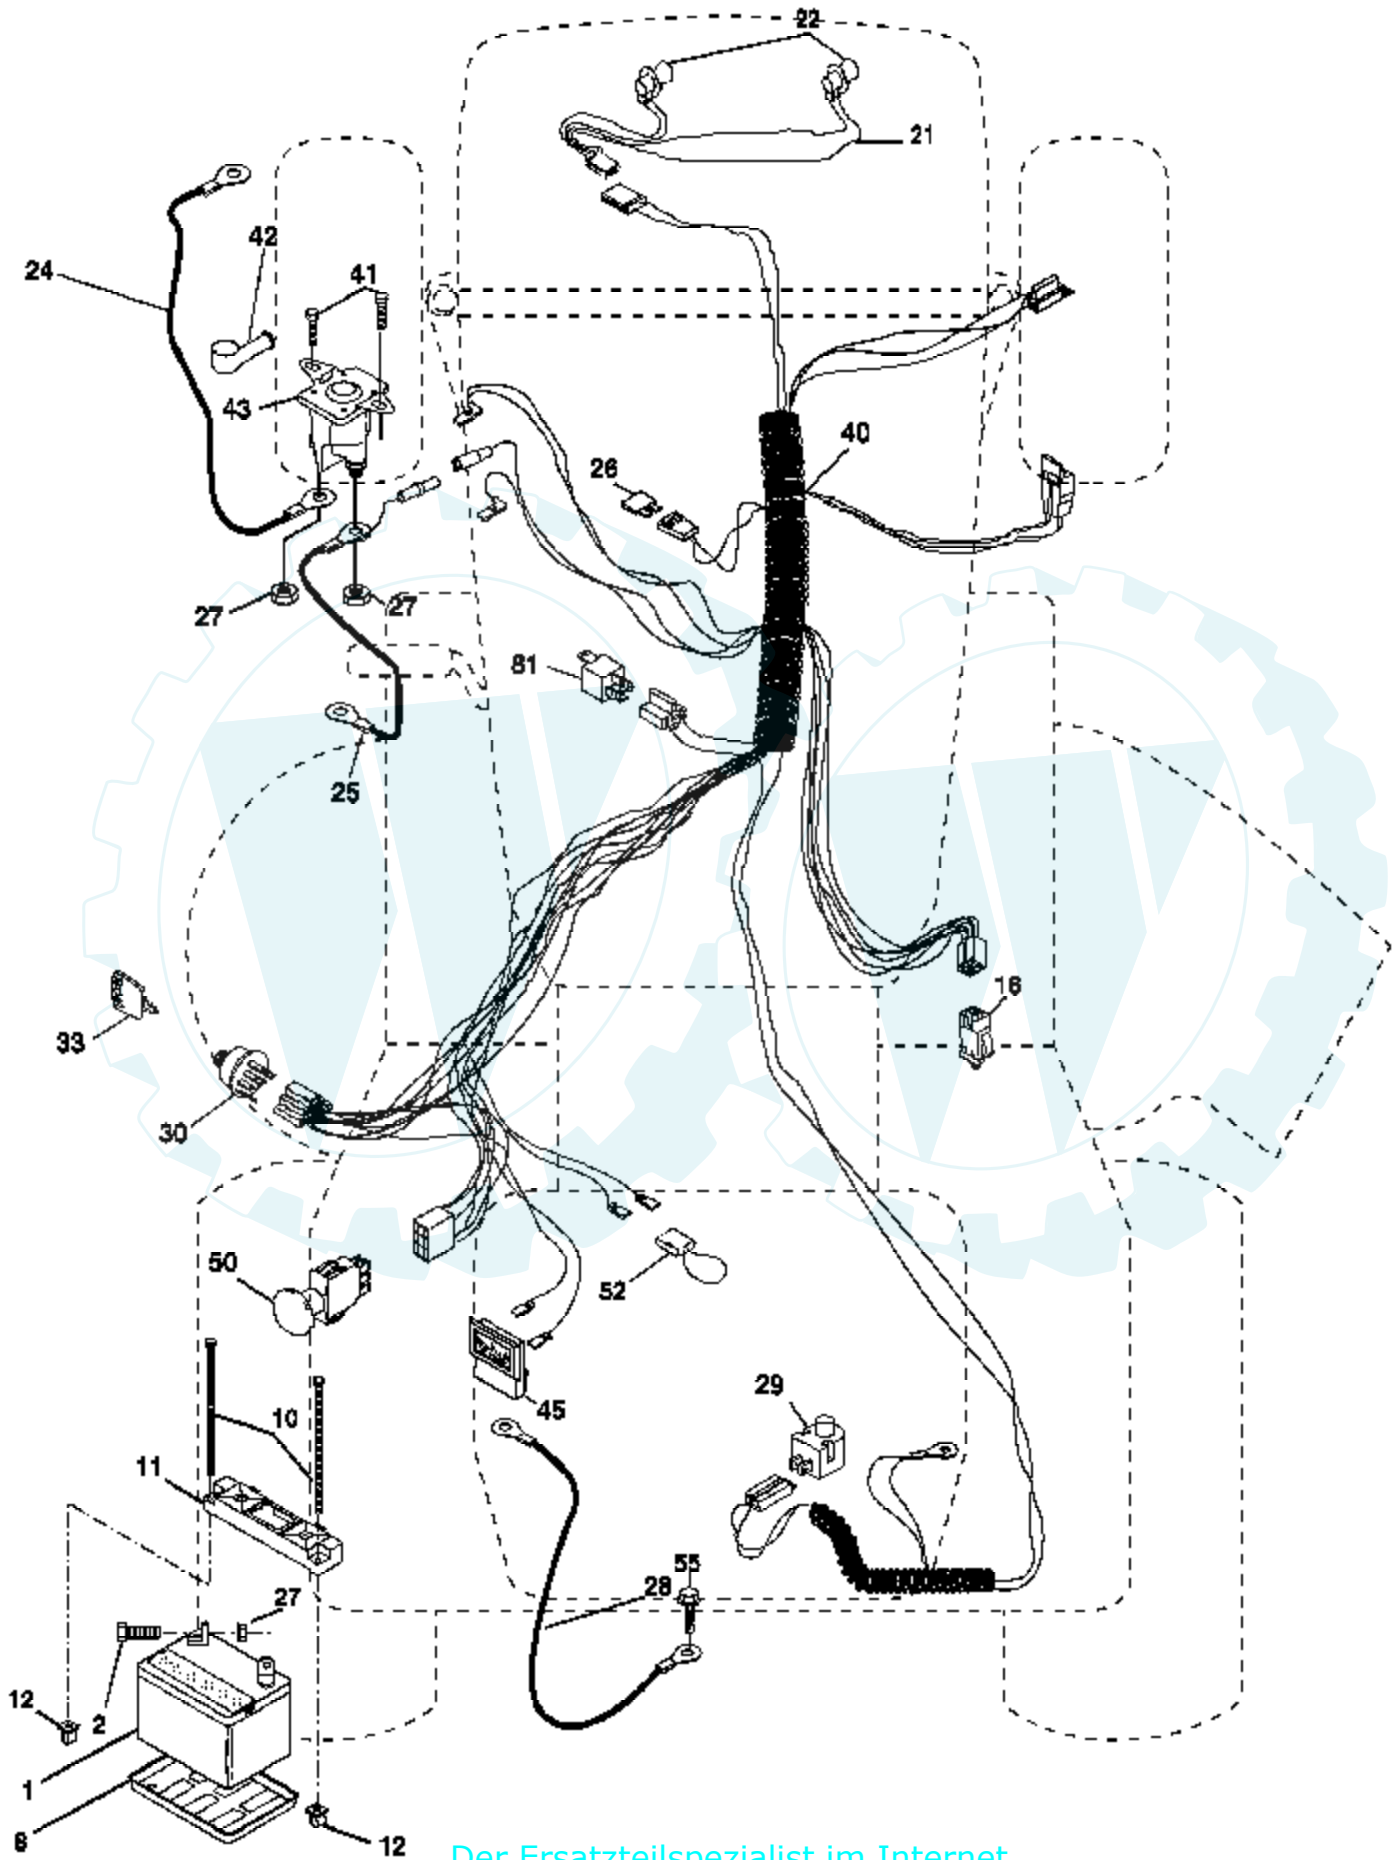

Ref #	Part Number	Qty	Description
212	145212		Nut Hex Flange Lock
214	174735		Link Transaxle
215	175646		Cover Pedal Forward
217	179433		Pedal Reverse
218	174713		Arm Control Pedal Reverse
219	174839		Bracket Frest Pdl Ctrl. Hyd
220	174711		Bracket Mtg. Pedal Control
221	72140606		Bolt Rdhd Sqnk 3/8-16 Unc x 3/4
222	73680700		Nut Crownlock 7/16-14 Unc
223	174840		Washer Nylon 11/16 ID x .060
224	174736		Pedal Forward
225	174712		Arm Control Pedal Forward
226	174902		Bolt Pivot Spacer
227	174710		Cam Reverse Pedal LT
228	179032		Bolt Shoulder 5/16-18
229	176451		Washer Serrated 5/16 x .75
231	174573		Strap Torque
232	175570		Actuator Cruise Disengage
233	174856		Pawl Control Cruise
234	174858		Lever Control Cruise
235	174857		Sector Control Cruise
236	128903		Bolt Shoulder 3/8-16 Unc 1/44
237	170165		Bolt Shoulder 5/16-18
238	175807		Arm Mtg. Cruise Sector
239	17490508		Screw Thdrol 5/16 x 1/2
240	175610		Spring Return Cruise Control
241	73930400		Nut Centerlock 1/4-20 Unc
242	74780412		Bolt Fin Hex 1/4-20 Unc x .75
243	178289		Bracket Anti-Rotation CVX
244	166880		Screw 5/16-18 x 5/8
250	17060612		Screw 3/8-16 x .75
253	179422		Washer .3125 x .615 x 16 Ga.
254	178062		Clip Retainer