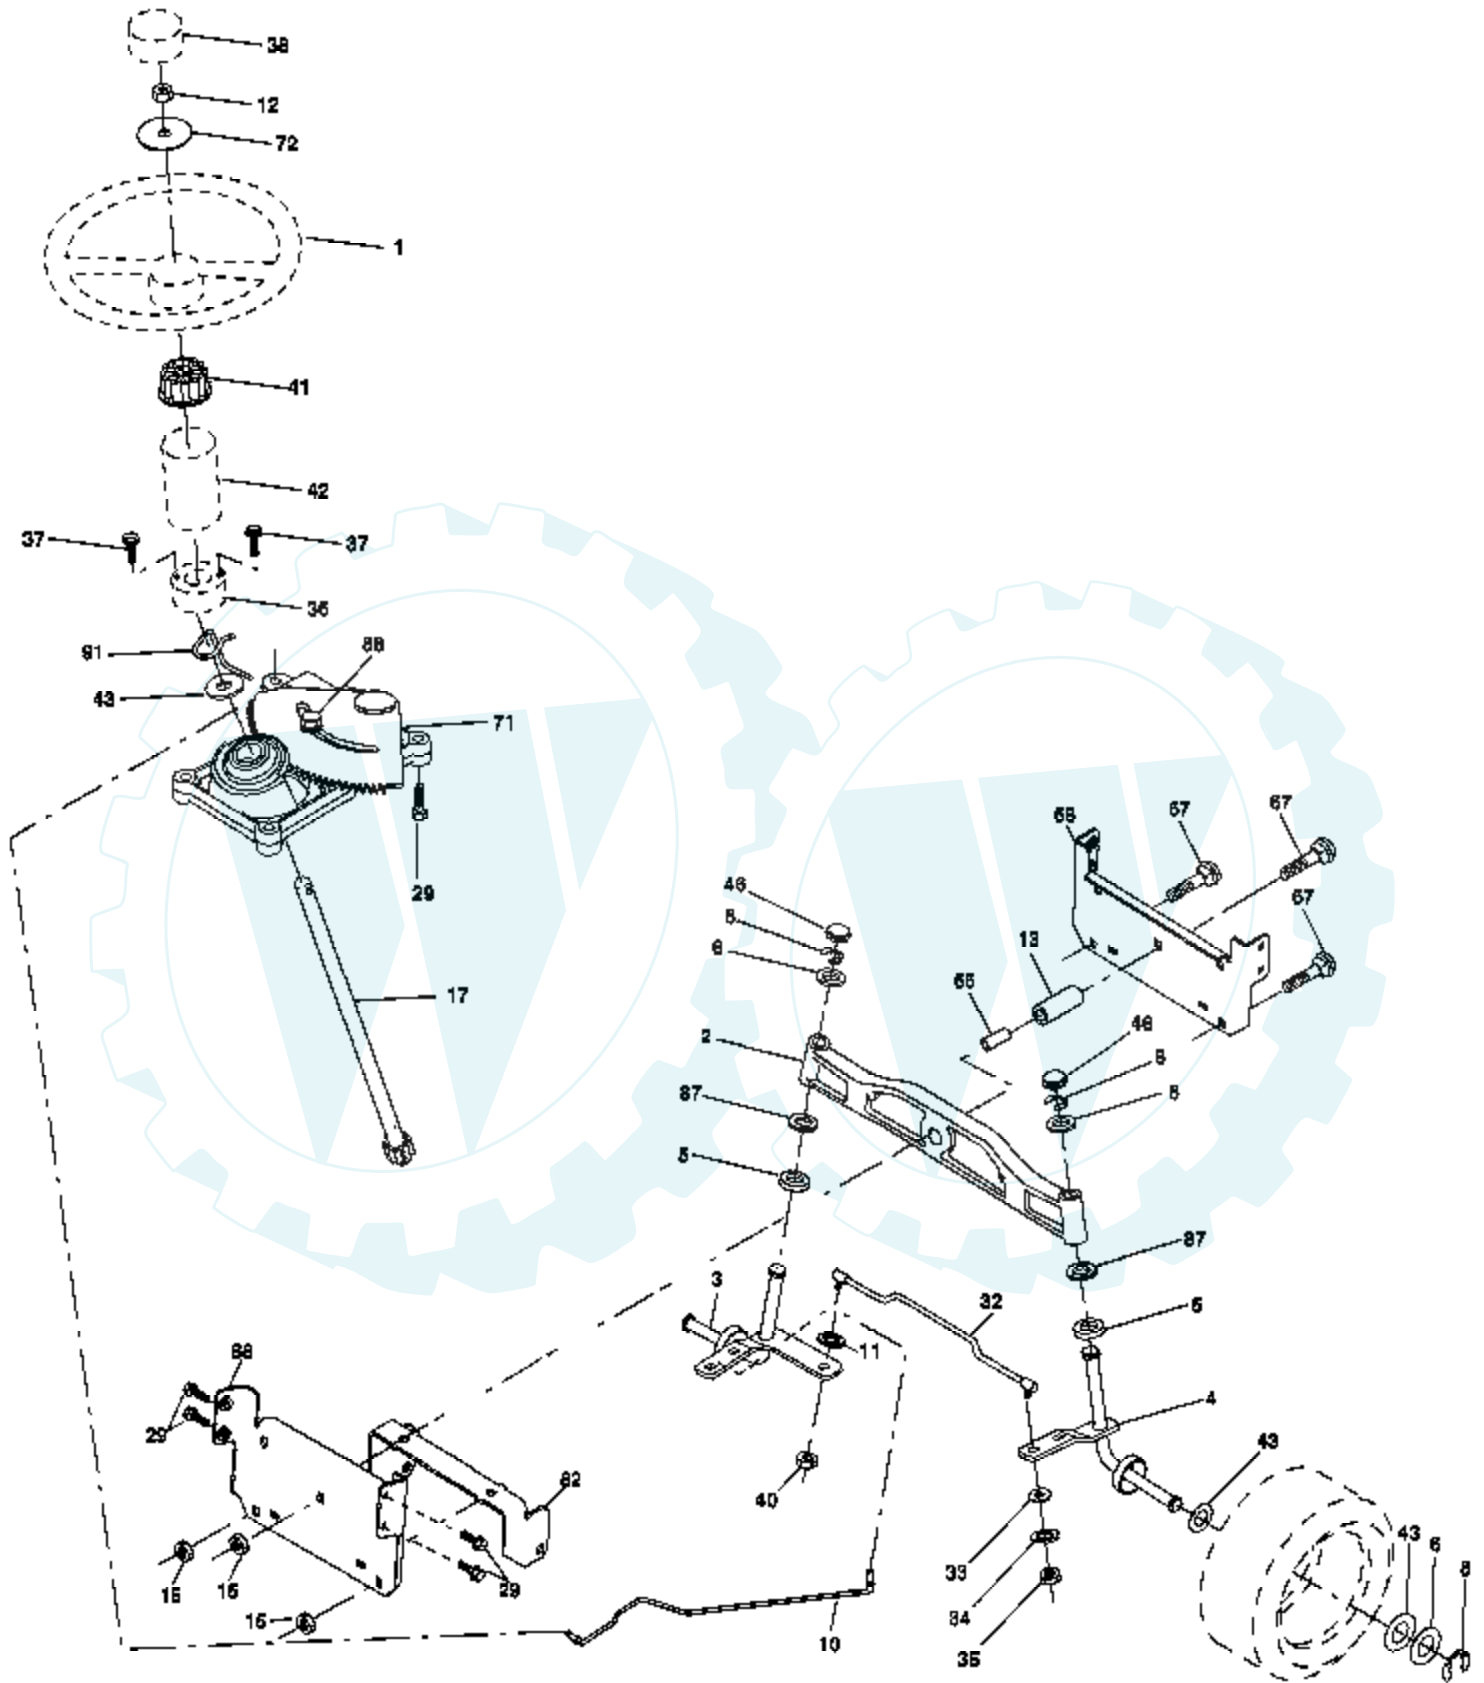

PTO SWITCH

POSITION	CIRCUIT
OFF	C + G, B + H
ON	C + F, B + E, A + D

● NON-REMOVABLE CONNECTIONS
○ REMOVABLE CONNECTIONS

RELAY

Ref #	Part Number	Qty	Description
1	171684		Seat
2	140551		Bracket Pivot Seat 8 720
3	71110616		Bolt Fin Hex 3/8-16 Unc x 1
4	19131610		Washer Flat 13/32 x 1 x 10 Ga.
5	145006		Clip Push-In
6	73800600		Nut Hex w/Ins. 3/8-16 Unc
7	124181X		Spring Seat Cprsn 2 250 Blk Zi
8	17000616		Screw 3/8-16 x 1
9	19131614		Washer 13/32 x 1 x 14 Ga.
10	182493		Pan Seat
11	166369		Knob Seat Adj. Wingnut
12	121246X		Bracket Mounting Switch
13	121248X		Bushing Snap Blk Nyl 50 Id
14	72050412		Bolt Rdhd Sqnk 1/4-20x1-1/2
15	121249X		Spacer Split 28x 88
16	123740X		Spring Cprsn
17	123976X		Nut Lock 1/4 Lge Flg Gr 5 Zinc
21	171852		Bolt Shoulder 5/16-18 Unc
22	73800500		Nut Hex Lock W/Ins 5/16-18
24	19171912		Washer 17/32 X 1-3/16 X 12 Ga.
25	127018X		Bolt Shoulder 5/16-18 X 62

Ref #	Part Number	Qty	Description
1	59192		Cap Valve Tire
2	65139		Stem Valve
3	170455		Tire F T 15 X 6 0 - 6 Service
4	59904		Tube Front (Service Item Only)
5	106732X421		Rim Asm 6" front Service
6	278H		Fitting Grease (Front Wheel Only)
7	9040H		Bearing Flange (Front Wheel Only)
8	106108X421		Rim Asm 8" rear Service
9	170456		Tire R T 20x10 -8 C Service
10	7152J		Tube Rear (Service Item Only)
11	104757X421		Cap Axle 1 50 X 1 00
	144334		Sealant, Tire (10 oz. Tube)