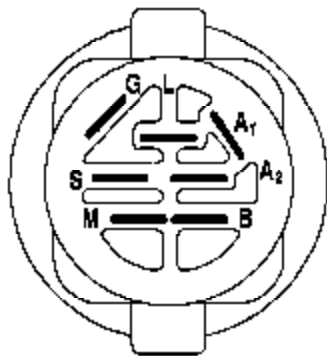

IGNITION SWITCH

POSITION	CIRCUIT	"MAKE"
OFF	M+G+A1	NONE
RUN/LIGHT	B+A1	A2+L
RUN	B+A1	NONE
START	B + S + A1	NONE

WIRING INSULATED CLIPS
NOTE: IF WIRING INSULATED CLIPS WERE REMOVED FOR SERVICING OF UNIT, THEY SHOULD BE REPLACED TO PROPERLY SECURE YOUR WIRING.

PTO SWITCH

POSITION	CIRCUIT
OFF	C + G, B + H
ON	C + F, B + E, A + D

● NON-REMOVABLE CONNECTIONS
○ REMOVABLE CONNECTIONS