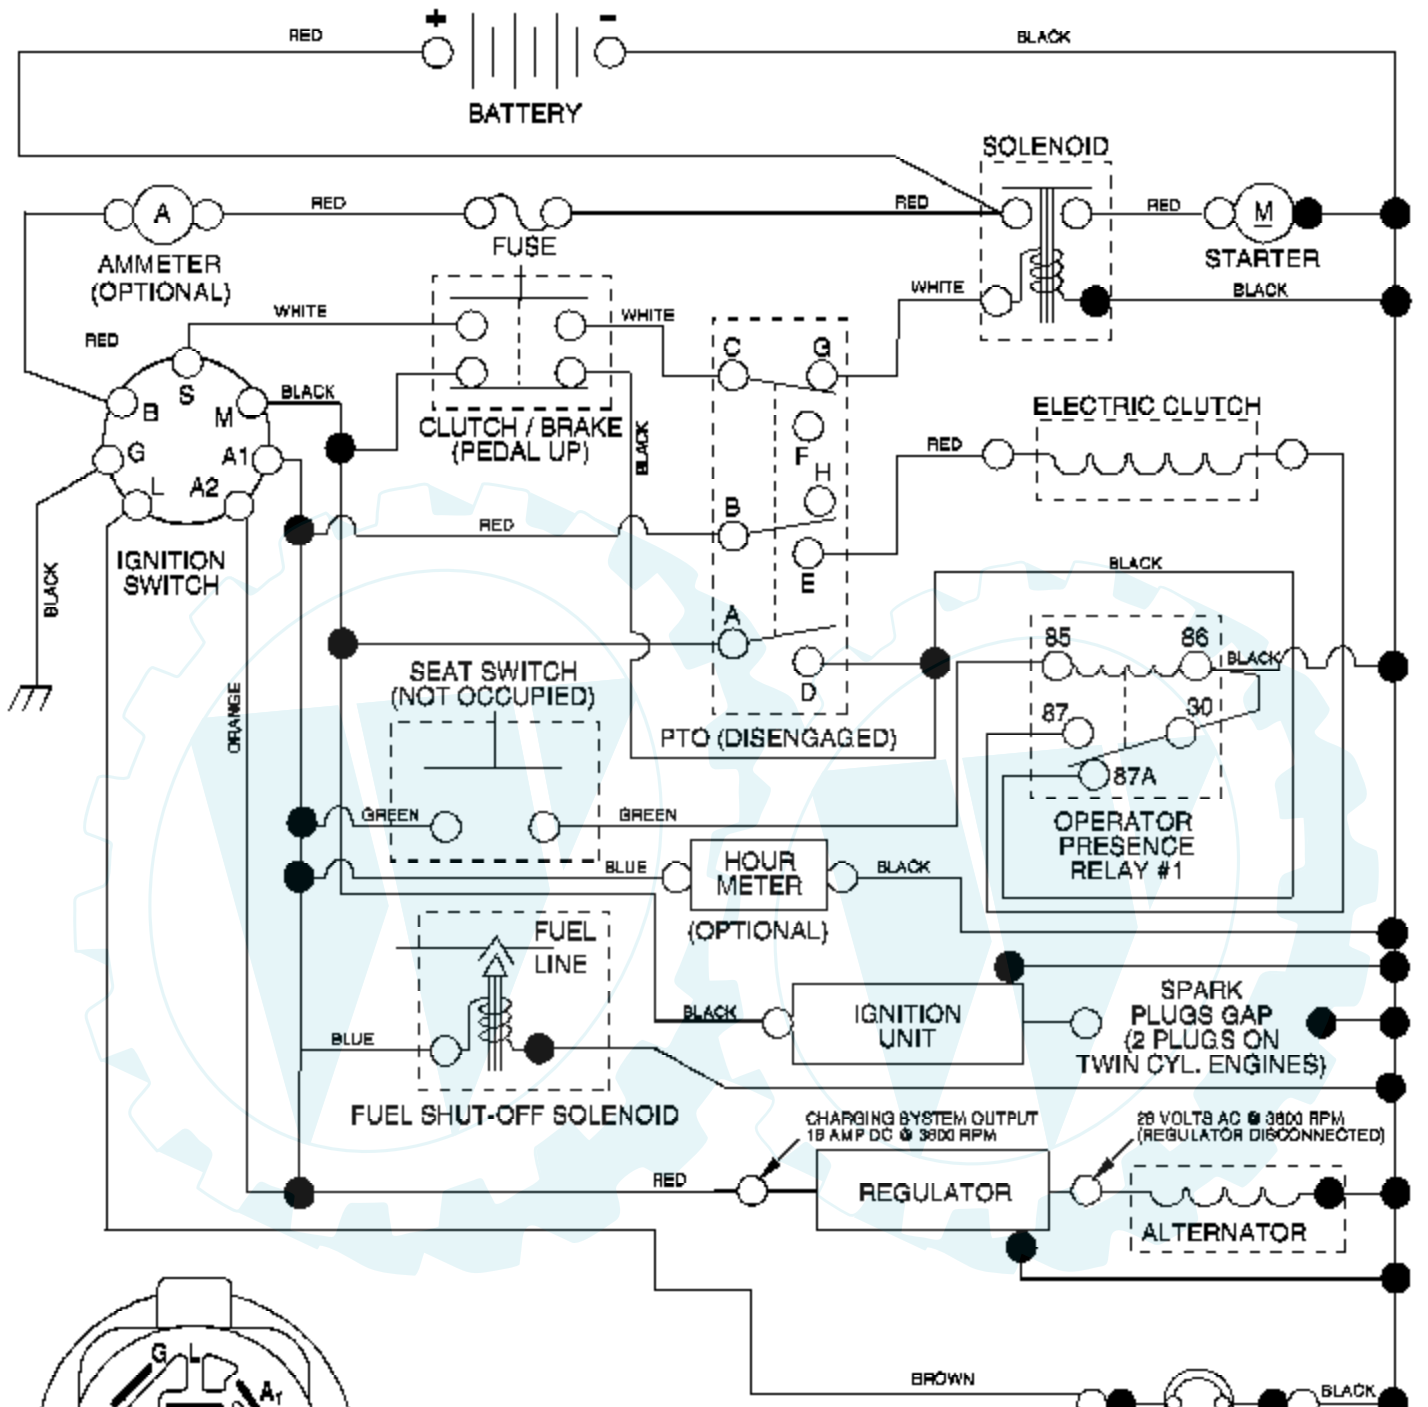

IGNITION SWITCH

POSITION	CIRCUIT	"MAKE"
OFF	M+G+A1	NONE
RUN/LIGHT	B+A1	A2+L
RUN	B+A1	NONE
START	B + S + A1	NONE

WIRING INSULATED CLIPS
NOTE: IF WIRING INSULATED CLIPS WERE REMOVED FOR SERVICING OF UNIT, THEY SHOULD BE REPLACED TO PROPERLY SECURE YOUR WIRING.

PTO SWITCH

POSITION	CIRCUIT
OFF	C + G, B + H
ON	C + F, B + E, A + D

● NON-REMOVABLE CONNECTIONS
○ REMOVABLE CONNECTIONS