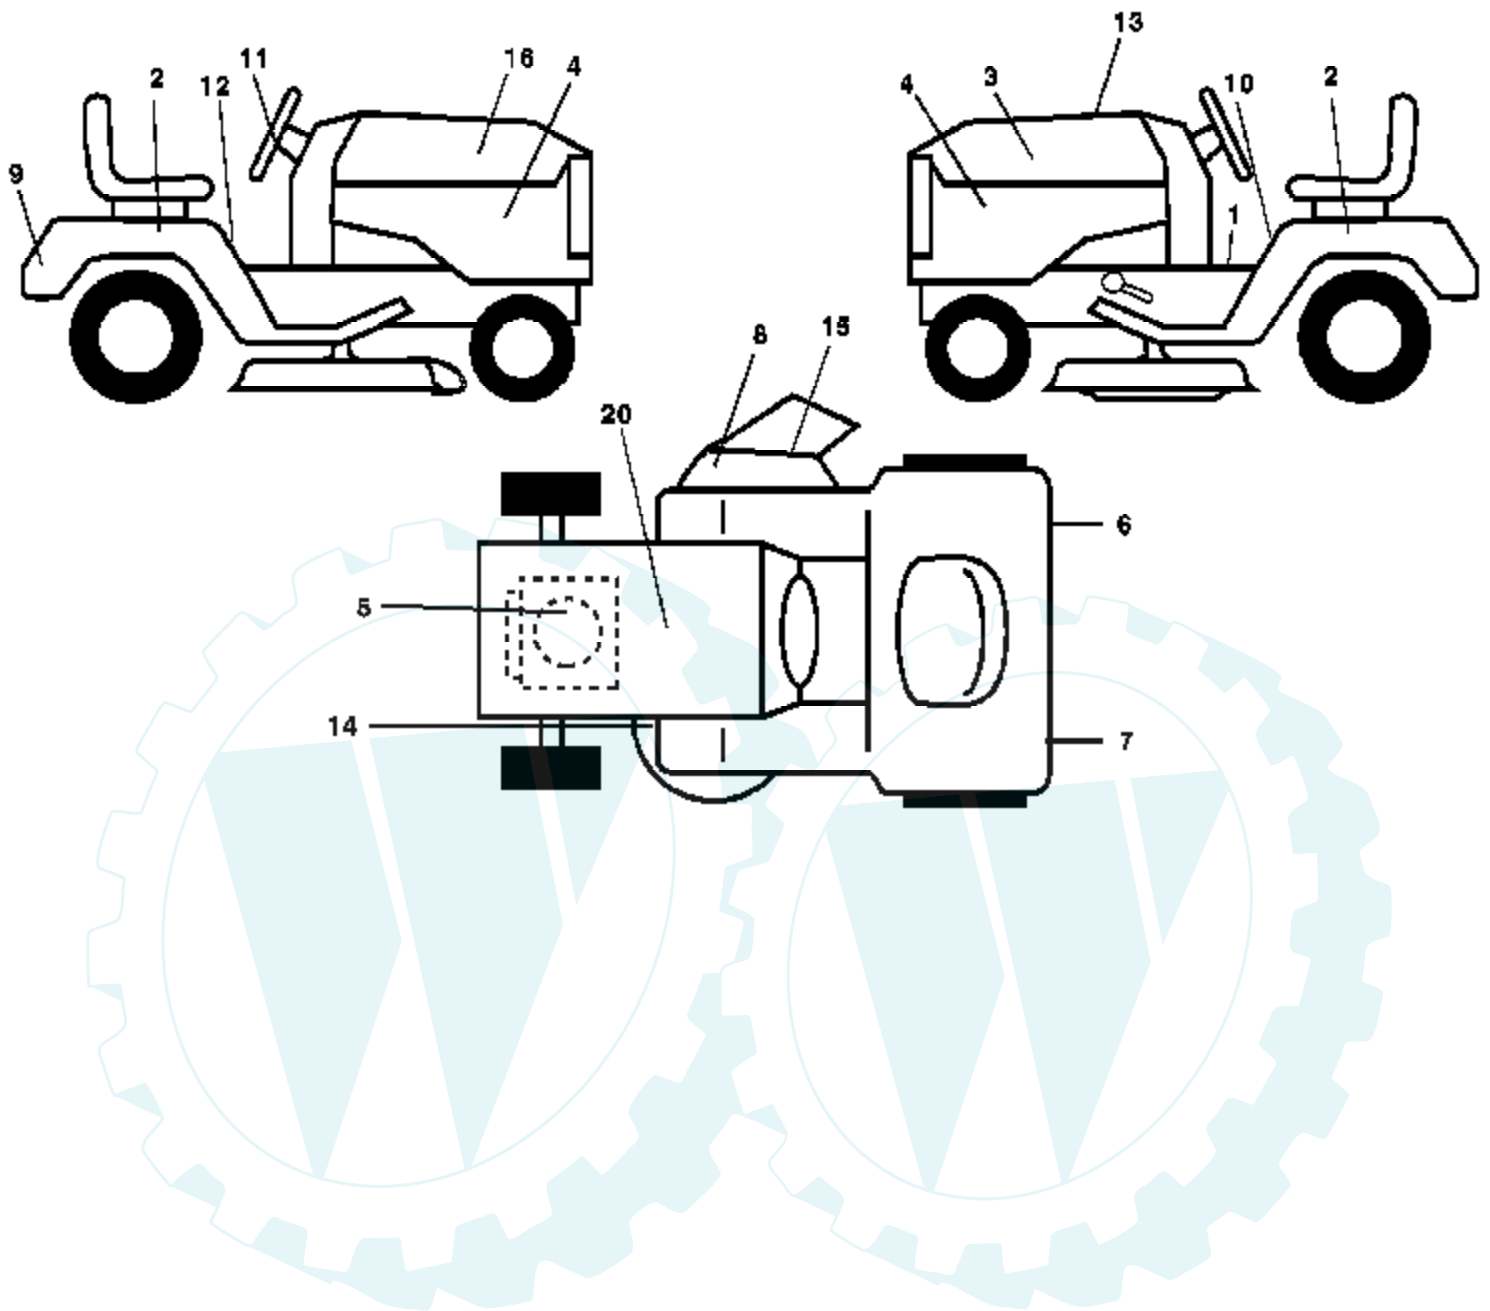

Ref #	Part Number	Qty	Description
1	164095		Decal Dash
2	176303		Decal Fender Auto
3	176273		Decal Hood LH
4	177020		Decal Side Panel
5	170851		Decal HP Engine
6	173587		Decal Reflector Rh
7	173589		Decal Reflector Lh
8	170563		Decal Warning Mower
9	172740		Decal Fender Logo
10	157140		Decal Fender Danger E/F
11	172743		Decal Ins Strg Whl
12	177982		Decal Fender Oper Cruise
13	180893		Decal Final Pr-O2F Replace Part
14	160396		Decal V-Belt Schematic
15	179128		Decal Deck B" 42"
16	176272		Decal Hood Rh
20	145005		Decal Bat Dan/Psn
	169210		Decal By Pass Lt Hydro
	174998X428		Pad Footrest Lh
	138311		Decal Handle Lft Height Adjust
	175542X428		Pad Footrest Rh
	183284		Manual Owner's (English)
	183285		Manual Owner's (French)