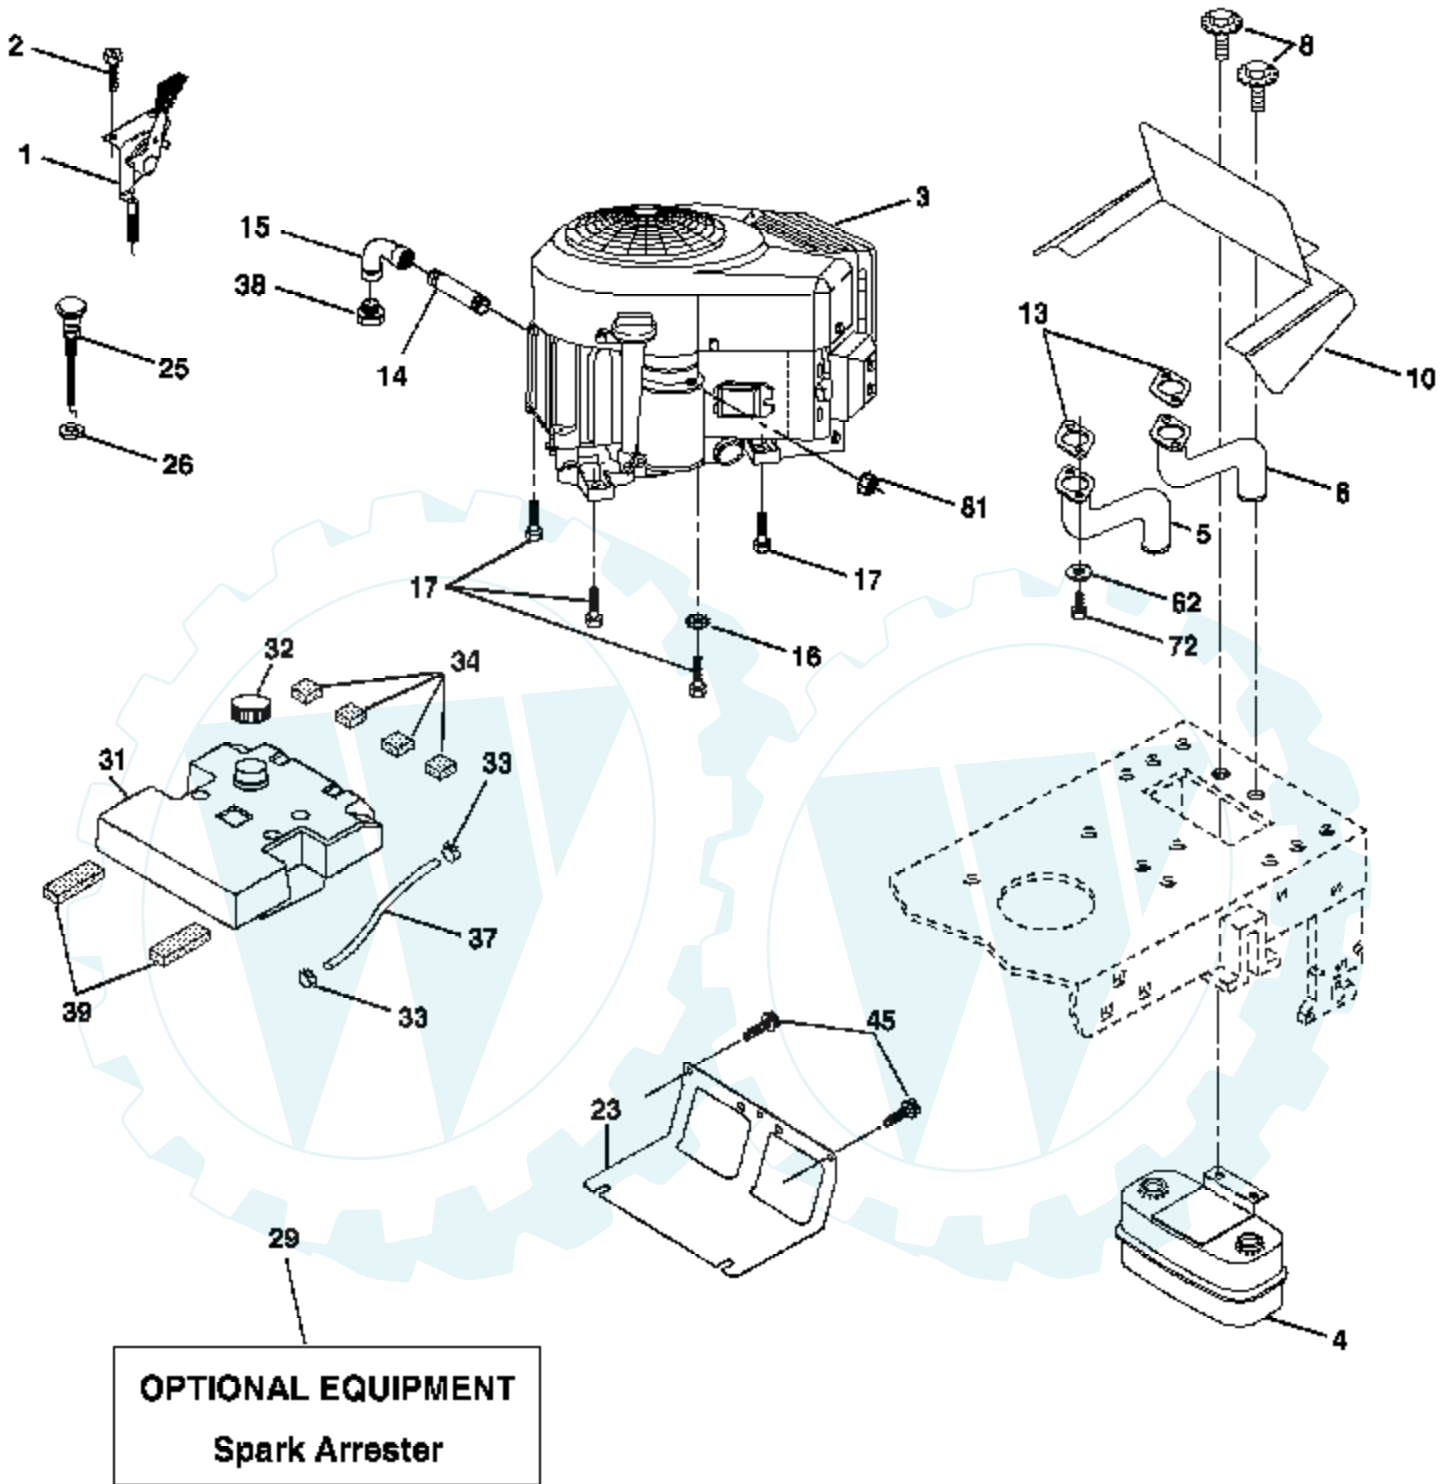

Ref #	Part Number	Qty	Description
1	175437X428		Control Throttle
2	164863		Screw Hwhd Hi-Lo #13-16 x 3/4
3			Engine, Briggs Model 407777 (Order parts from engine mfg.)
4	149723		Muffler Asm Twin Lo-Tone
5	159955		Pipe Exhaust LH Intek
6	160589		Pipe Exhaust RH Intek
8	171877		Bolt 5/16-18 UNC x 3/4 w/Sems
10	162797		Shield Browning Intek II
13	165391		Muffler Gasket
14	13280336		Nipple Pipe 3/8 x 4-1/2"
15	13200300		Elbow STD 90 Degree 3/8-18 NPT
16	11050600		Washer Lock Ext Tooth 3/8
17	17060624		Screw Thdrol 3/8-16 x 1-1/2
23	169837		Shield Heat
25	175440X428		Choke Control
26	73920600		Nut, Keps 3/8-24 UNF
29	137180		Kit Spark Arrestor (Flat Scrn)
31	157103		Tank Fuel 3 50 Rear
32	140527		Cap Asm Fuel W/sym Vented
33	123487X		Clamp Hose Black
34	106082X		Pad, Spacer
37	8543R		Line Fuel
38			Order Part From Engine Mfg.
39	109227X		Pad Idler
45	17000612		Screw Hexwsh Thdr 3/8-16 x 3/4
62	10040500		Washer Lock 5/16
72	71070512		Screw Hex Hd Cap 5/16-18 x 3/4
81	73510400		Nut Keps Hex 1/4-20 UNC