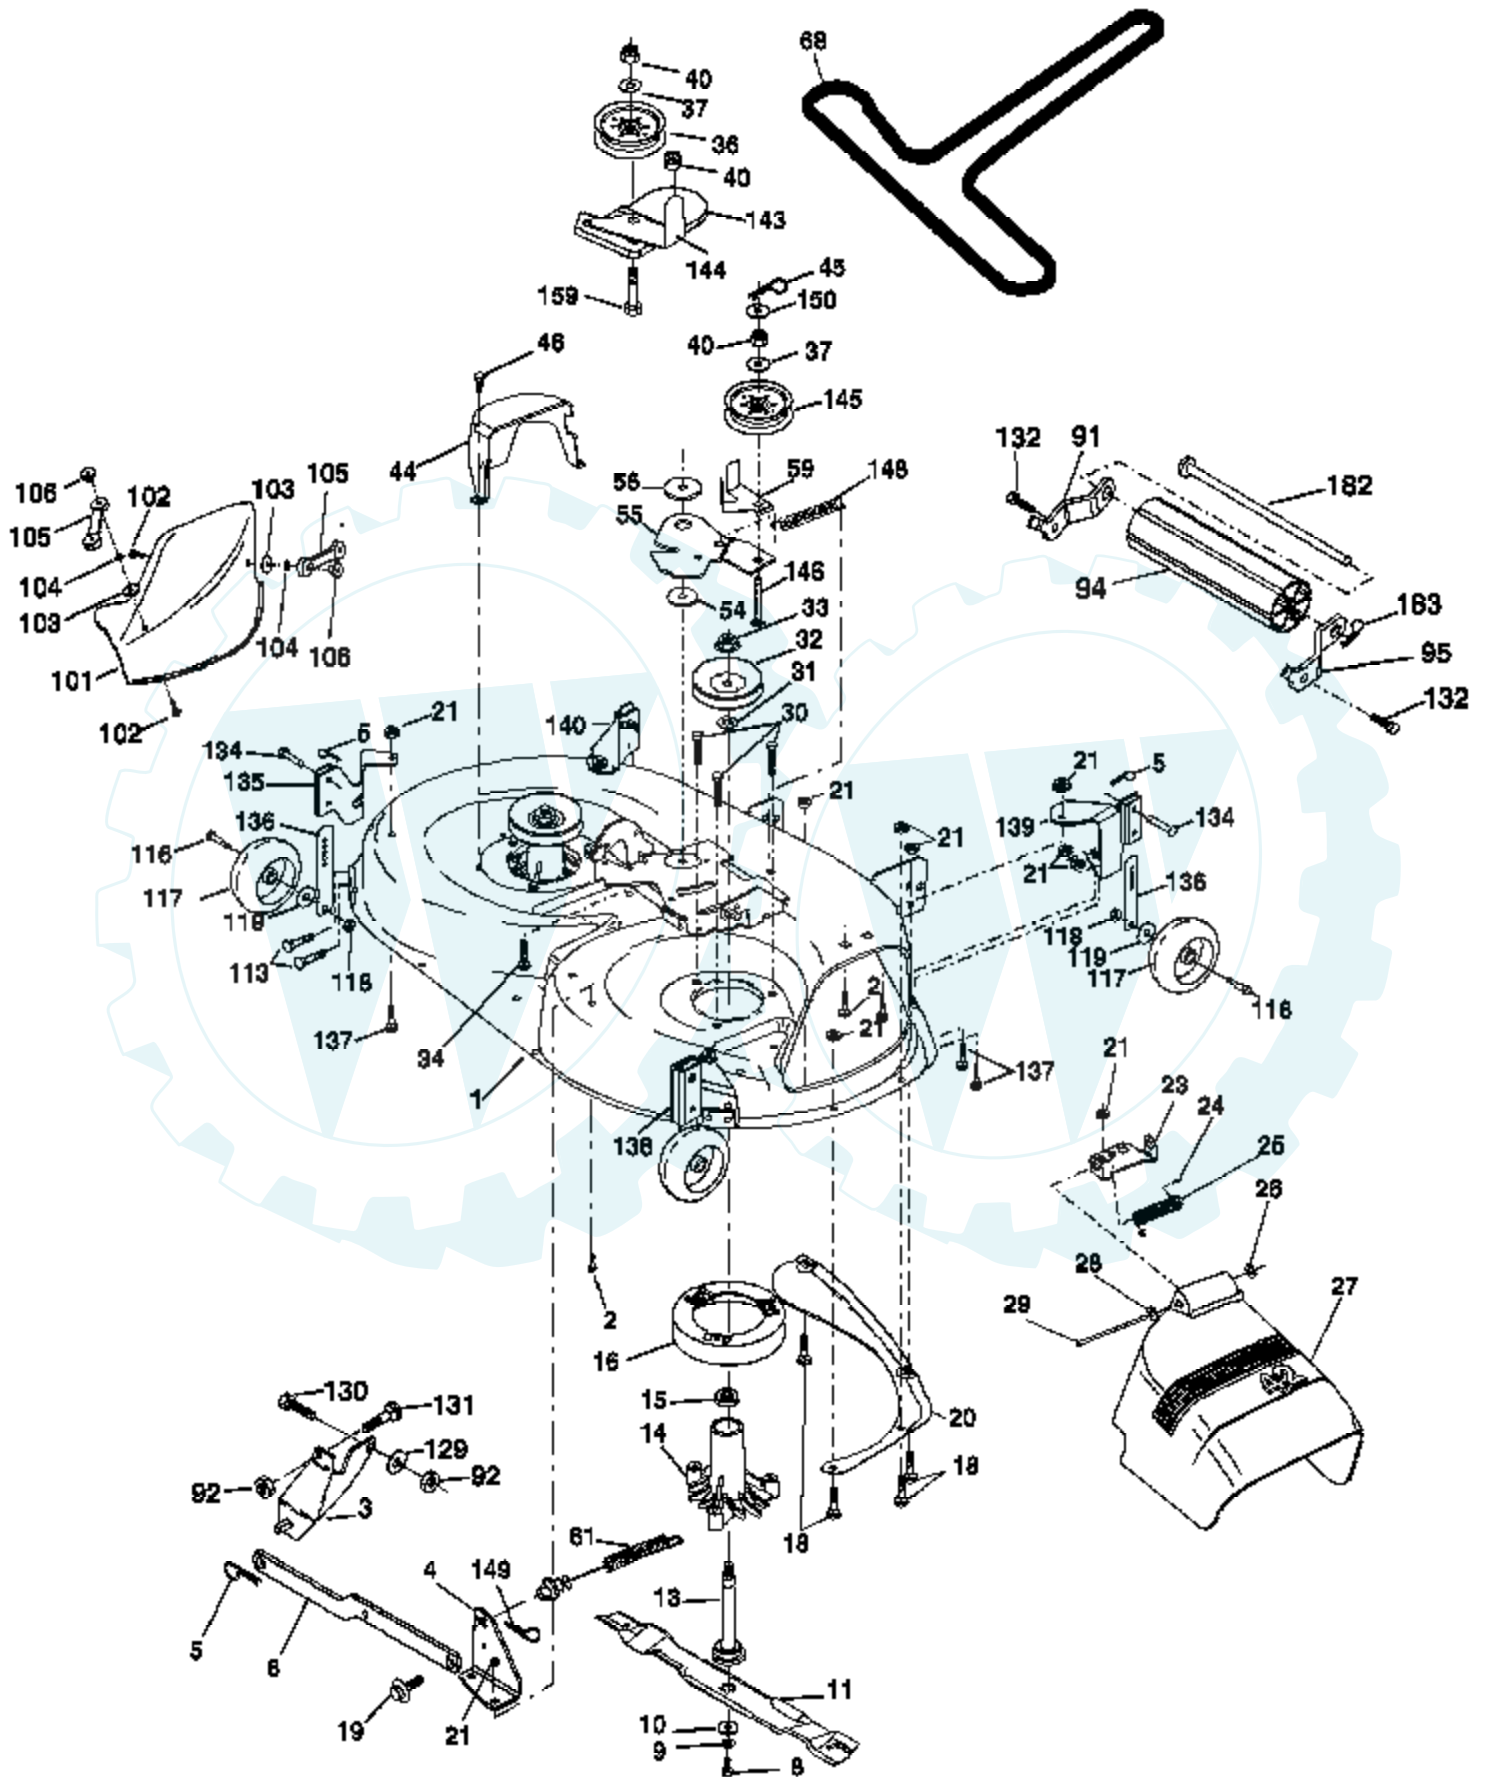

Ref #	Part Number	Qty	Description
1	182032X421		Mower Deck Assembly, 42"
2	72140506		Bolt
3	138017		Bracket Asm Fr. Sway Bar 3/42
4	165460		Bracket Asm Deck 42" Sway Bar
5	4939M		Retainer Spring
6	178024		Bar Sway Deck
8	850857		Bolt 3/8-24 x 25 Grade 8 patched
9	10030600		Washer, Lock
10	140296		Washer, Hardened
11	134149		Blade, Mulching 42" Std
	138498		Blade Mower 42" Hi-Lift Std
13	137645		Shaft Assembly, Mandrel, Vented
14	128774		Housing, Mandrel, Vented
15	110485X		Bearing, Ball, Mandrel
16	174493		Stripper, Mandrel Deck
18	72140505		Bolt, Carriage 5/16-18 x 5/8
19	132827		Bolt, Shoulder
20	159770		Baffle, Vortex
21	73680500		Nut
23	177563		Bracket, Deflector Mower 42"
24	105304X		Cap, Sleeve 80 x 112 Blk Mower
25	123713X		Spring, Torsion, Deflector 2 52
26	110452X		Nut, Push Phos & Oil
27	130968X428		Shield, Deflector 42" Blk
28	19111016		Washer 11/32 x 5/8 x 16 Gauge
29	131491		Rod, Hinge 42" 6 75 W/G
30	173984		Screw Thdrol Washer Head
31	129963		Washer, Spacer Mower Vented
32	173436		Pulley, Mandrel
33	178342		Nut, Toplock Flange
34	72110614		Bolt
36	173438		Pulley, Idler, Flat
37	19131316		Washer 13/32 x 13/16 x 16 Gauge
40	73680600		Nut
44	140088		Guard, Mandrel, LH
45	4497H		Retainer
46	137729		Screw, Thdrol 1/4-20 x 5/8 T
54	133943		Washer, Hardened
55	155046		Arm, Idler
56	122052X		Spacer, Retainer
59	173442		Guard TUV Idler
61	174882		Spring Ext. Elect Clutch
68	174883		V-Belt, 42" Mower
91	180532		Bracket Asm Noseroller LH
92	73800600		Nut Lock Hex W/Ins 3/8-16unc
94	132264		Roller Nose 38 & 42
95	180533		Bracket Asm Noseroller RH
101	136420		Mulcher Cover
102	71081010		Screw Pan HD Phillip 10-24 x 5/8
103	19061216		Washer, Flat
104	10071000		Washer, Lock
105	160793		Latch Assembly
106	2029J		Nut, Weld
113	17060512		Screw Tapping 5/16 - 18 x 3/4
116	137644		Bolt, Shoulder
117	133957		Wheel, Gauge
118	73930600		Nut Centerlock 3/8-16
119	19121414		Washer 3/8 x 7/8 x 14 Ga.