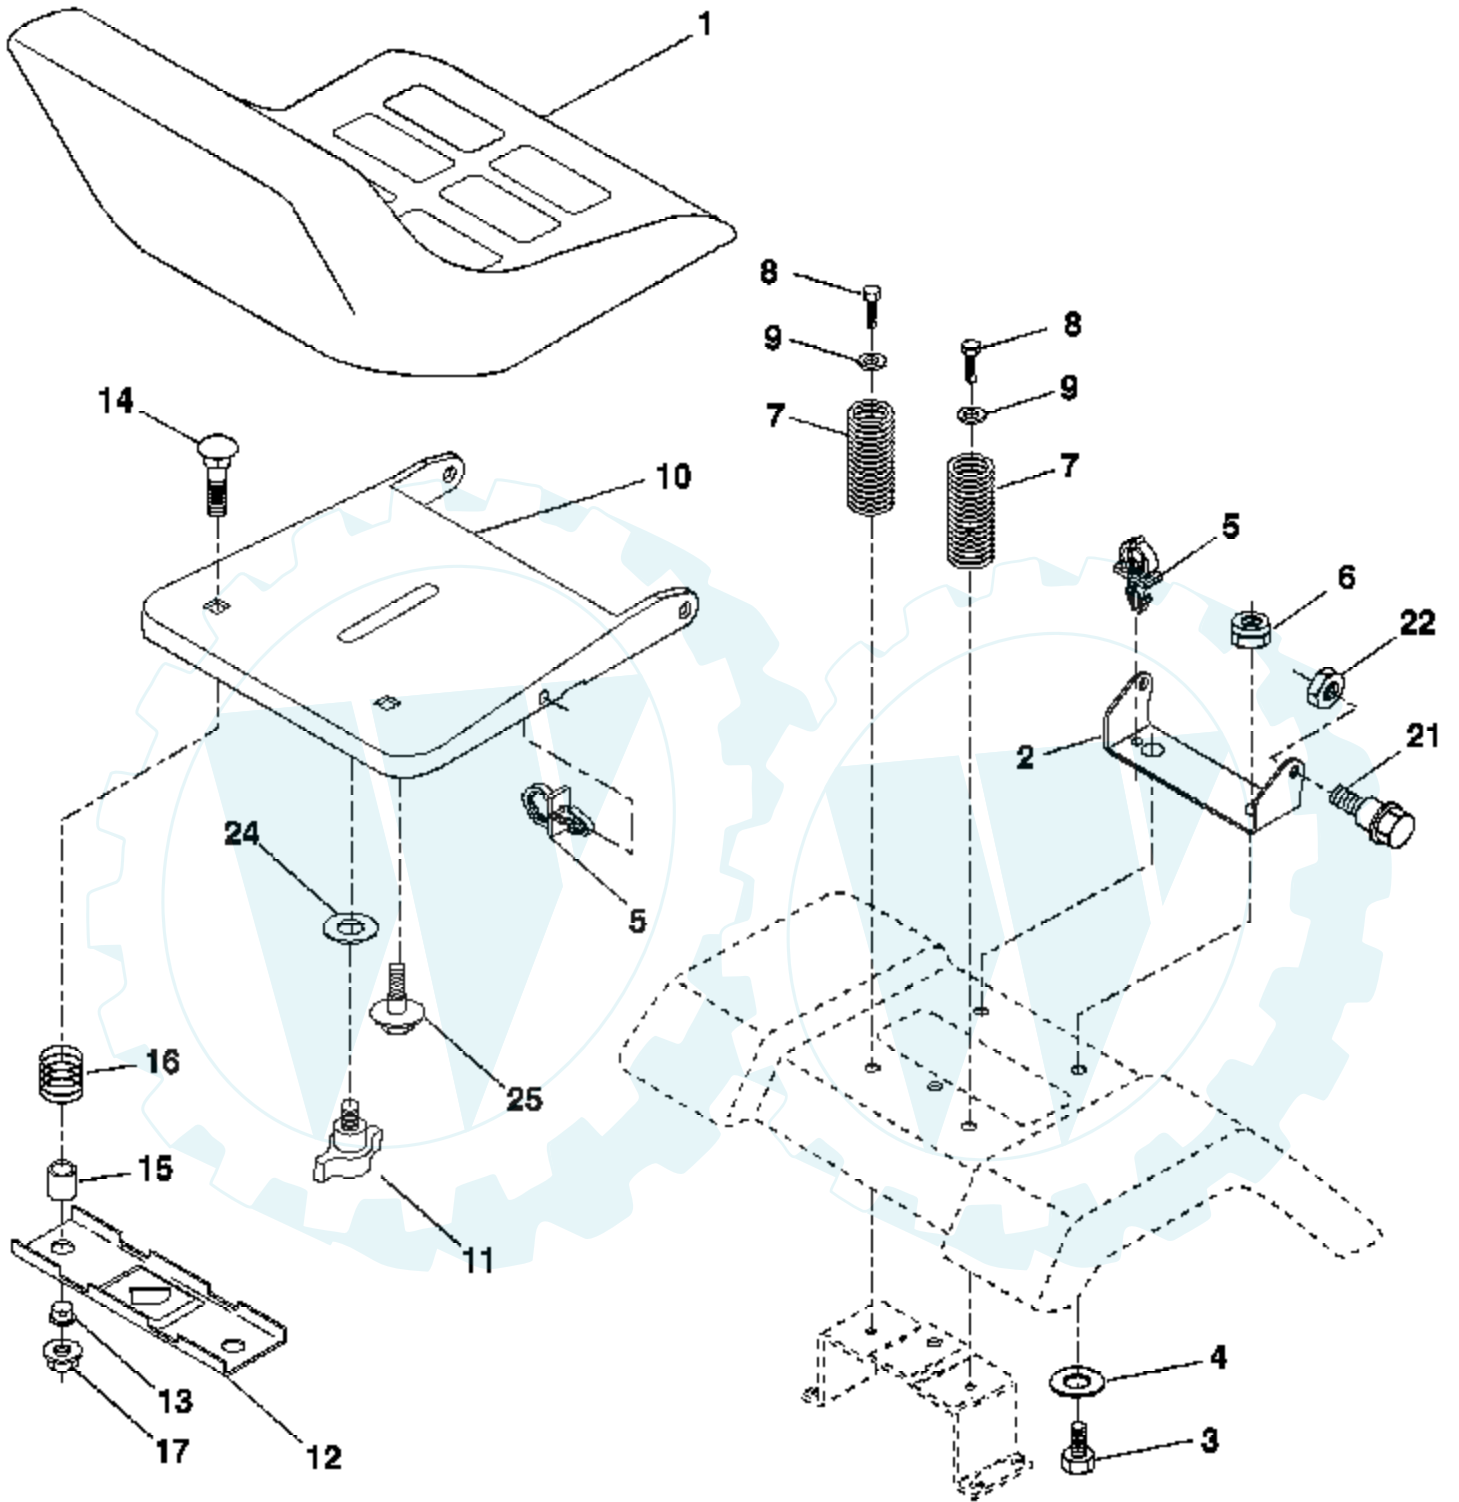

IGNITION SWITCH

POSITION	CIRCUIT	"MAKE"
OFF	M+G+A1	NONE
RUN/LIGHT	B+A1	A2+L
RUN	B+A1	NONE
START	B + S + A1	NONE

WIRING INSULATED CLIPS
NOTE: IF WIRING INSULATED CLIPS WERE REMOVED FOR SERVICING OF UNIT, THEY SHOULD BE REPLACED TO PROPERLY SECURE YOUR WIRING.

PTO SWITCH

POSITION	CIRCUIT
OFF	C + G, B + H
ON	C + F, B + E, A + D

● NON-REMOVABLE CONNECTIONS
○ REMOVABLE CONNECTIONS

RELAY

Ref #	Part Number	Qty	Description
1	171684		Seat
2	140551		Bracket Pivot Seat 8 720
3	71110616		Bolt Fin Hex 3/8-16 Unc x 1
4	19131610		Washer Flat 13/32 x 1 x 10 Ga.
5	145006		Clip Push-In
6	73800600		Nut Hex w/Ins. 3/8-16 Unc
7	124181X		Spring Seat Cprsn 2 250 Blk Zi
8	17000616		Screw 3/8-16 x 1
9	19131614		Washer 13/32 x 1 x 14 Ga.
10	182493		Pan Seat
11	166369		Knob Seat Adj. Wingnut
12	121246X		Bracket Mounting Switch
13	121248X		Bushing Snap Blk Nyl 50 Id
14	72050412		Bolt Rdhd Sqnk 1/4-20x1-1/2
15	121249X		Spacer Split 28x 88
16	123740X		Spring Cprsn
17	123976X		Nut Lock 1/4 Lge Flg Gr 5 Zinc
21	171852		Bolt Shoulder 5/16-18 Unc
22	73800500		Nut Hex Lock W/Ins 5/16-18
24	19171912		Washer 17/32 X 1-3/16 X 12 Ga.
25	127018X		Bolt Shoulder 5/16-18 X 62