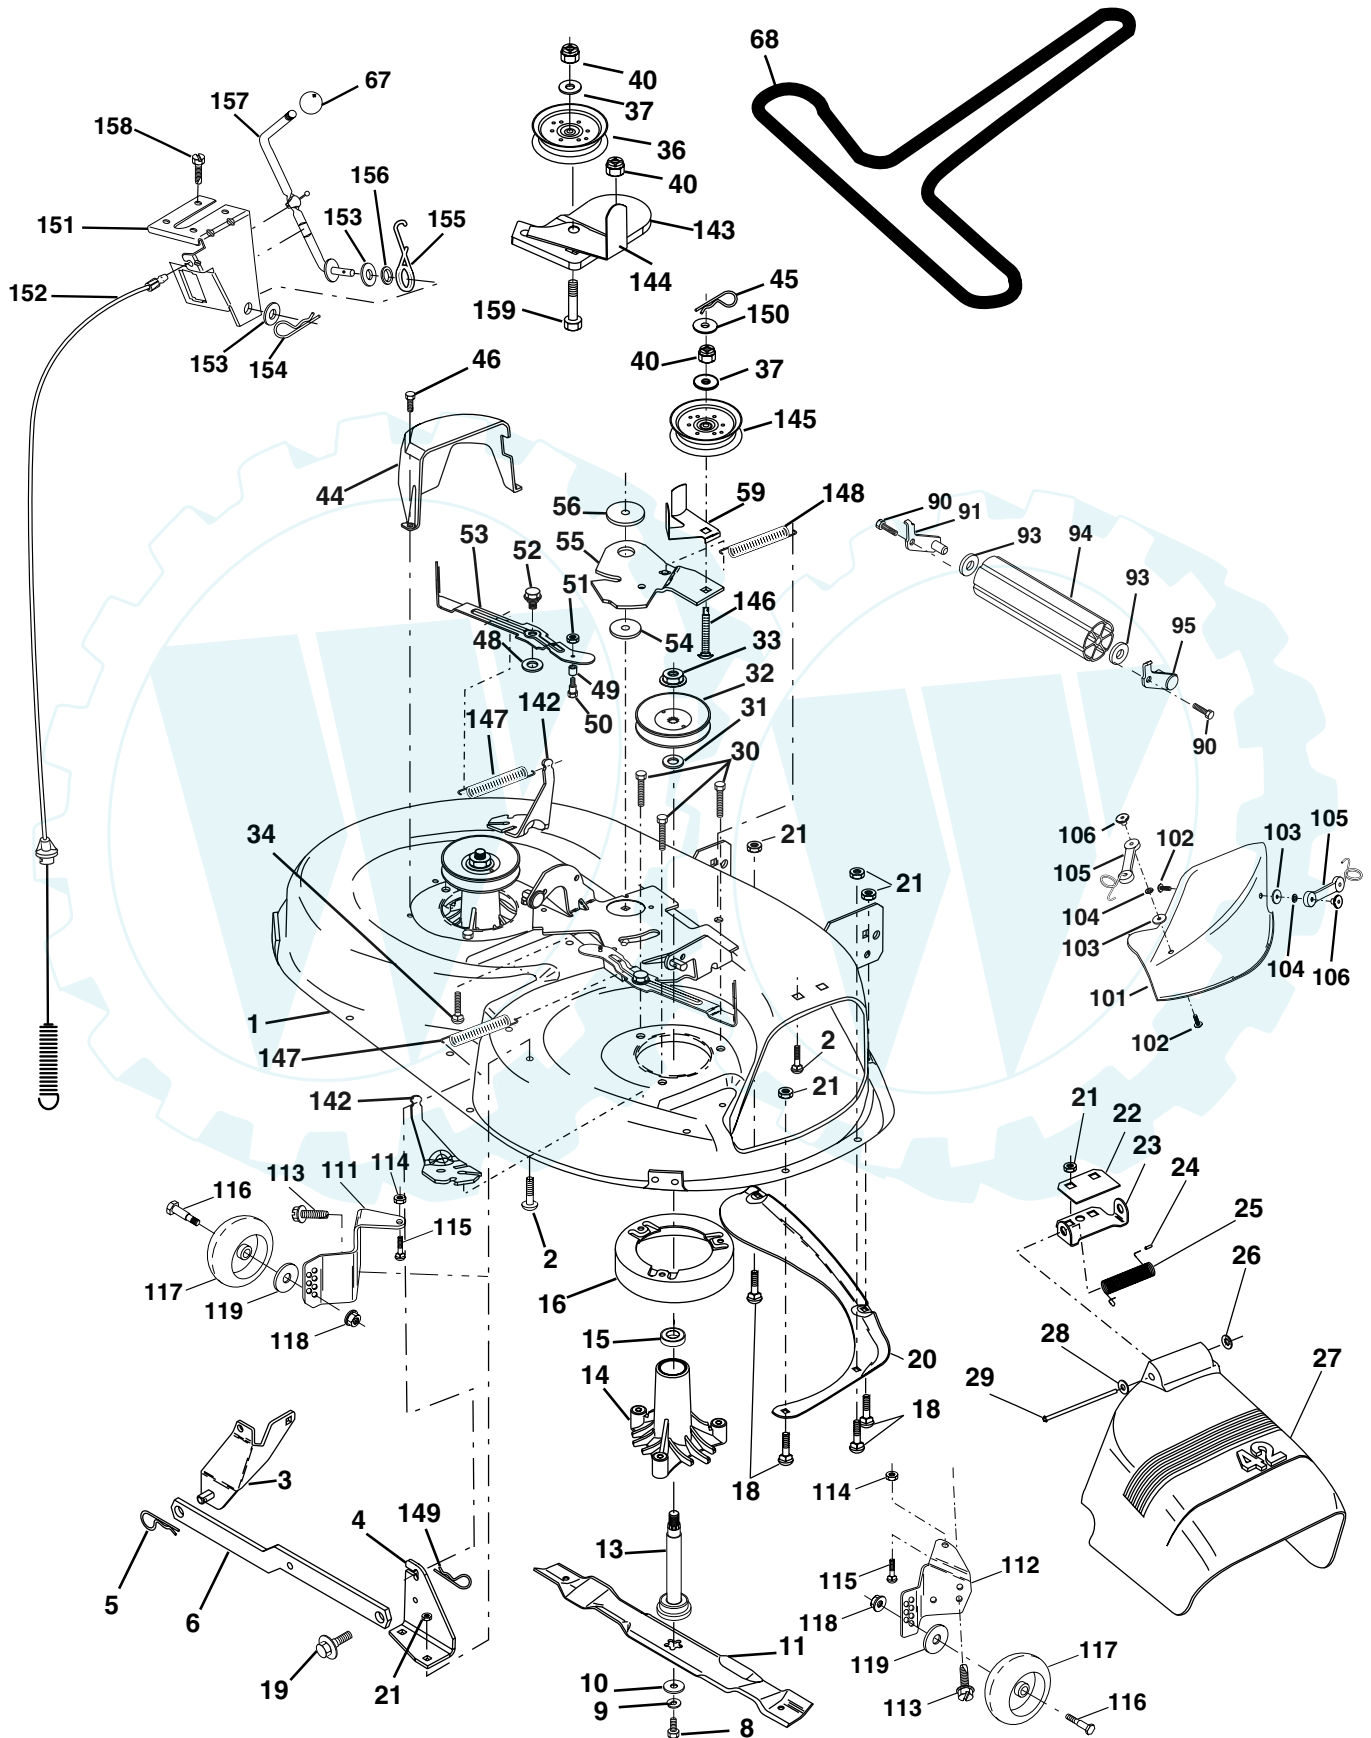

REPAIR PARTS

www.ersatzteil-service.de

TRACTOR - - MODEL NUMBER PR20H42STD

MOWER DECK

TRACTOR - - MODEL NUMBER PR20H42STD

MOWER DECK

KEY NO.	PART NO.	DESCRIPTION	KEY NO.	PART NO.	DESCRIPTION
1	165892X421	Mower Deck Assembly, 42"	67	171598	Knob Round
2	72140506	Bolt	68	144959	V-Belt, 42" Mower
3	138017	Bracket Asm Fr. Sway Bar 3/42	90	17060612	Screw 3/8-16 x .75
4	165460X431	Bracket Asm Deck 42" Sway Bar	91	175746	Bracket Asm Noseroller LH
5	4939M	Retainer Spring	93	19171416	Washer 17/3 x 7/8 x 6 Ga.
6	130832	Arm, Suspension, Rear	94	132264	Roller Nose 38 & 42
8	850857	Bolt 3/8-24 x 25 Gr. 8 patched	95	175747	Bracket Asm Noseroller RH
9	10030600	Washer, Lock	101	136420	Mulcher Cover
10	140296	Washer, Hardened	102	71081010	Screw Pan Hd Phillips 10-24 x 5/8
11	134149	Blade, Mulching 42" Std	103	19061216	Washer, Flat
	138498	Blade Mower 42" Hi-Lift Std	104	10071000	Washer, Lock
13	137645	Shaft Assembly, Mandrel, Vented	105	160793	Latch Assembly
14	128774	Housing, Mandrel, Vented	106	2029J	Nut, Weld
15	110485X	Bearing, Ball, Mandrel	111	179292X421	Bracket, Ga., Wheel LH
16	174493	Stripper, Mower Deck	112	179293X421	Bracket, Ga., Wheel RH
18	72140505	Bolt, Carriage 5/16-18 x 5/8	113	17060508	Screw 5/16 - 18 x 1/2
19	132827	Bolt, Shoulder	114	73510500	Nut, Keps 5/16 - 18 Unc
20	159770	Baffle, Vortex	115	72110505	Bolt, Carriage 5/16-18 x 5/8
21	73680500	Nut	116	4898H	Bolt, Shoulder
22	134753X431	Stiffener Bracket	117	165746	Wheel, Ga.
23	131267X431	Bracket, Deflector Mower 42"	118	73930600	Nut Centerlock 3/8-16
24	105304X	Cap, Sleeve 80 x 112 Blk Mower	119	19121414	Washer 3/8 x 7/8 x 14 Ga.
25	123713X	Spring, Torsion, Deflector 2 52	142	165890X431	Arm Spring Brake Mower
26	110452X	Nut, Push Phos & Oil	143	157109X431	Bracket Arm Idler 42"
27	130968X428	Shield, Deflector 42" Blk	144	173441	Keeper Belt 42" Clutch Cable
28	19111016	Washer 11/32 x 5/8 x 16 Ga.	145	173437	Pulley Idler Flat
29	131491	Rod, Hinge 42" 6 75 W/G	146	173443	Bolt Carriage Idler
30	173984	Screw Thdrol Washer Head	147	131335	Spring Extension
31	129963	Washer, Spacer Mower Vented	148	169022	Spring Return Idler
32	173436	Pulley, Mandrel	149	165898	Retainer Spring Yellow
33	178342	Nut, Toplock 9/16	150	19091216	Washer 9/32 x 3/4 x 16 Ga.
34	72110614	Bolt	151	169670	Bracket Clutch Cable
36	173438	Pulley, Idler, Flat	152	169676	Clutch Cable 42"
37	19131316	Washer 13/32 x 13/16 x 16 Ga.	153	169674	Washer Flat 3/8" Type B
40	73680600	Nut	154	169675	Spring Retainer
44	140088	Guard, Mandrel, LH	155	169671	Spring Retention LVR CLTCH CAB
45	4497H	Retainer	156	169672	Spacer Clutch Cable
46	137729	Screw, Thdrol 1/4-20 x 5/8 T	157	169669	Rod Clutch Cable 3/8"
48	133944	Washer, Hardened	158	17720410	Screw Hex Thd Cut 1/4-20 x 5/8
49	174284	Roller Assembly, Cam Follower	159	72140614	Bolt Rdhd Sqn 3/8-16 UNC x 1-3/4
50	131340	Bolt, Shoulder #10-24 Grade 5	--	130794	Mandrel Assembly (Includes Key Numbers 8-10,13-15, 31 and 33)
51	69180	Locknut	--	172559	Replacement Mower, Complete
52	139888	Bolt, Shoulder 5/16-18 Unc			
53	131845	Arm Assembly, Pad, Brake			
54	133943	Washer, Hardened			
55	155046X431	Arm, Idler			
56	122052X	Spacer, Retainer			
59	173442	Guard TUV Idler			

NOTE: All component dimensions given in U.S. inches
1 inch = 25.4 mm