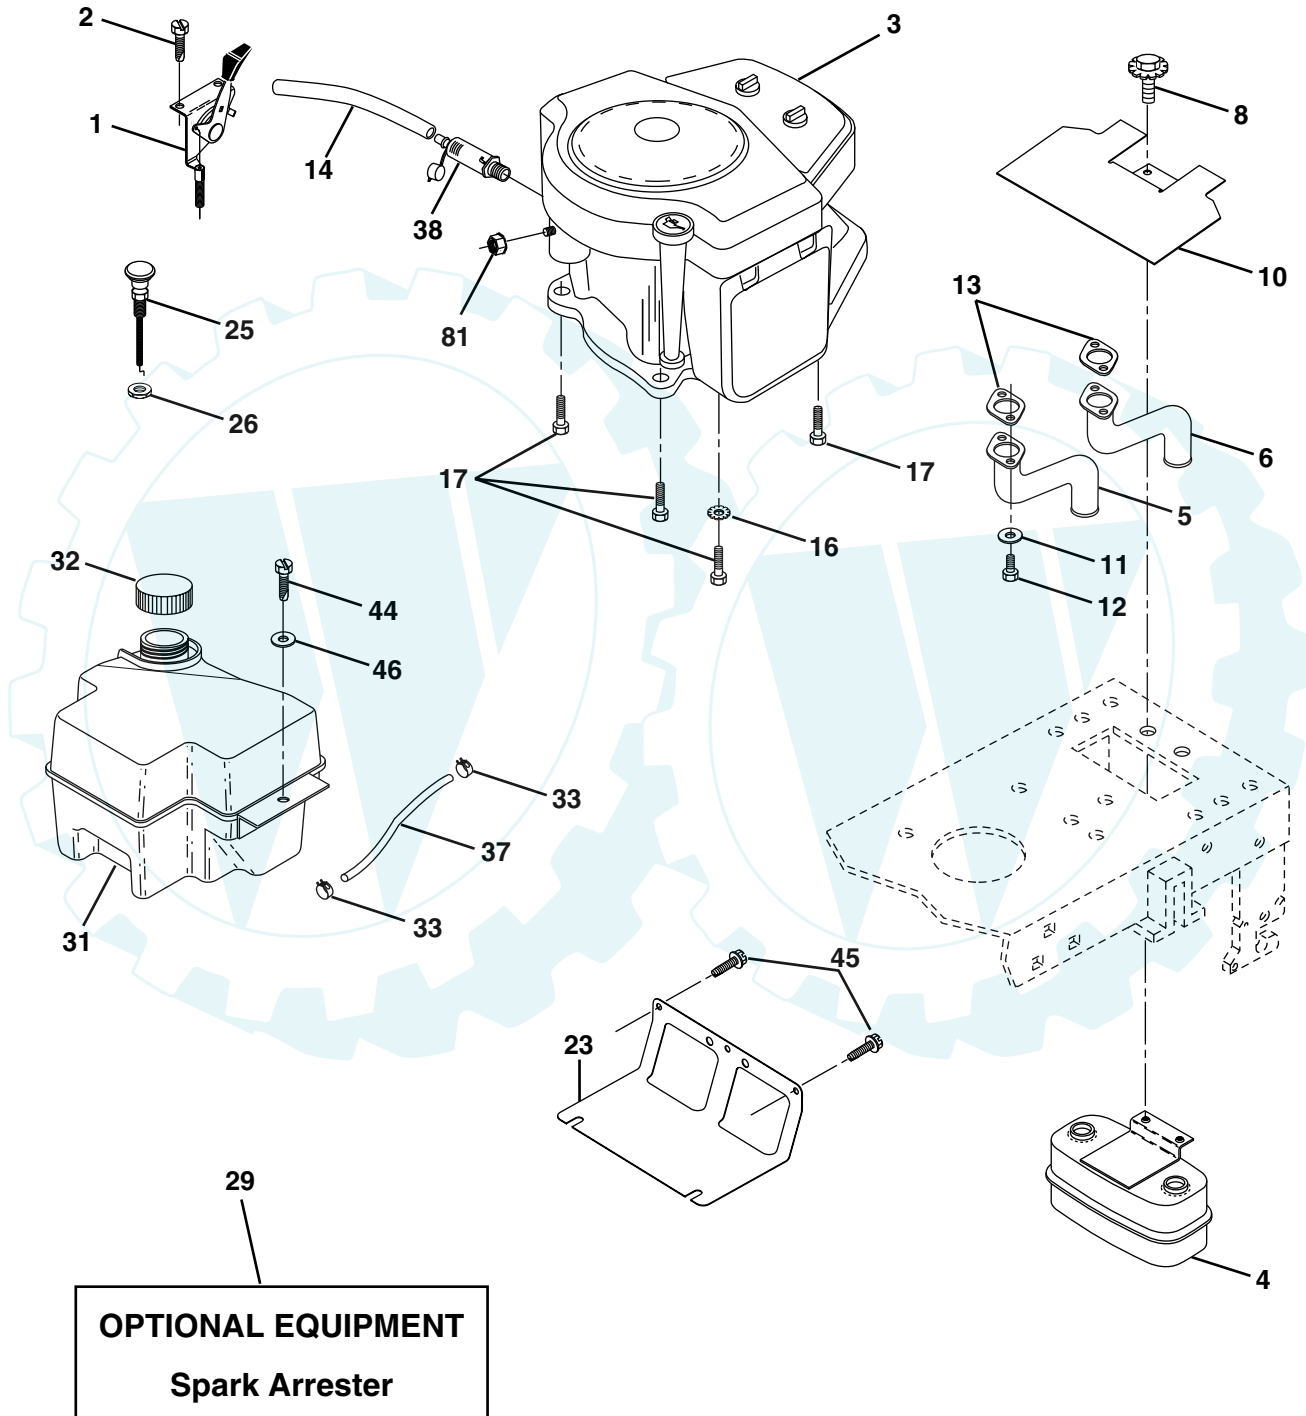

REPAIR PARTS

www.ersatzteil-service.de

TRACTOR - - MODEL NUMBER PR20H42STD

ENGINE

TRACTOR - - MODEL NUMBER PR20H42STD

ENGINE

KEY NO.	PART NO.	DESCRIPTION
1	170771	Control Throt
2	17720410	Screw Hex Thd Cut 1/4-20x5/8 T
3	-----	Engine B&S Model No. 445777 (Order parts from engine manufacturer)
4	149723	Muffler Exhaust
5	159955	Exhaust Asm. Lh
6	160589	Exhaust Asm. Rh
8	171877	Bolt 5/16-18unc x 3/4 w/sems
10	162797	Heat Shield Lt
11	10040500	Washer Lock Hvy. Helical 1/4
12	71070512	Screw Hex Hd Cap 5/16-18 x 3/4
13	165391	Gasket Muffler
14	148456	Tube Drain Oil Easy
16	11050600	Washer Lock Ext Tooth 3/8
17	17060624	Screw Thdrol 3/8-16x1-1/2 Tytt
23	169837	Shield BRN/DBR Guard
25	145996	Control Choke
26	73920600	Nut Keps 3/8-24 UNF
29	137180	Arrestor Spark
31	174642	Tank Fuel
32	140527	Cap Fuel
33	123487X	Clamp Hose Blk
37	137040	Line Fuel
38	148315	Plug Drain Oil Easy
40	124028X	Bushing Snap Nyl Black
44	17670412	Screw Hexwsh Thdrol 1/4-20 x 3/4
45	17000612	Screw Hex wsh Thdrol 3/8-16 x 3/4
46	19091416	Washer 9/32 x 7/8 x 16 Ga.
81	73510400	Nut Keps Hex 1/4-20 unc

NOTE: All component dimensions given in U. S.
inches 1 inch = 25.4 mm