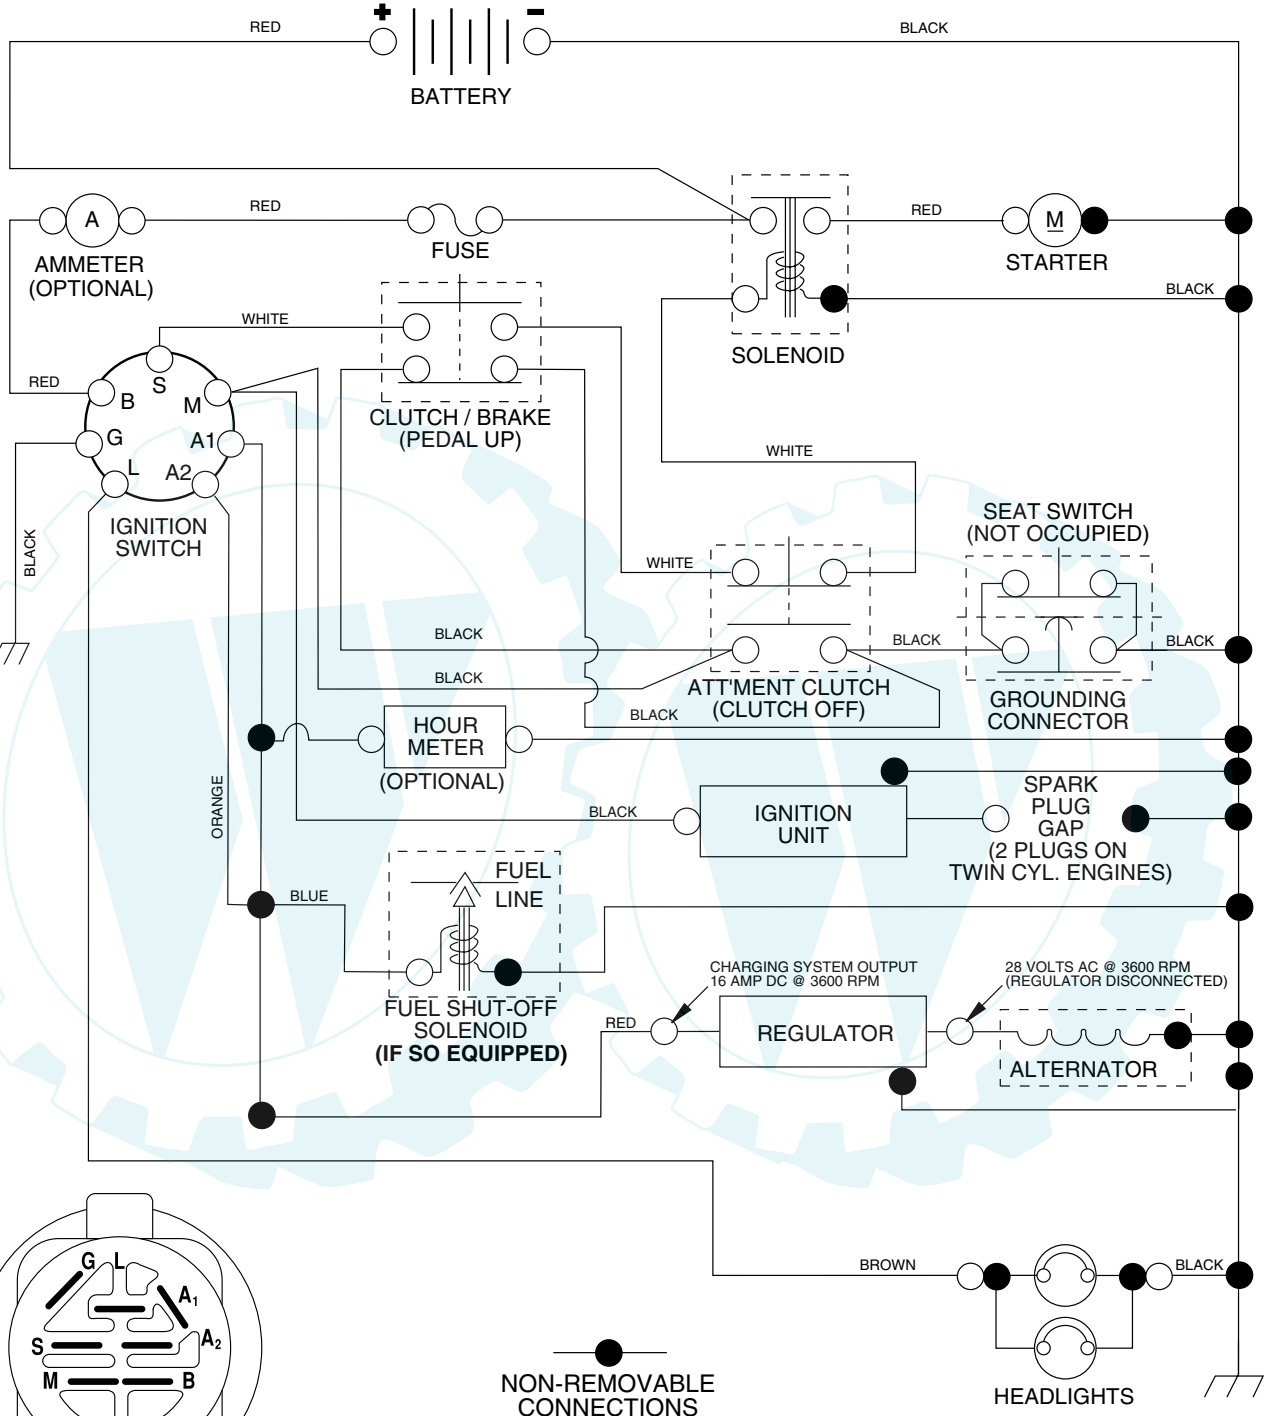

SCHEMATIC

IGNITION SWITCH

POSITION	CIRCUIT	"MAKE"
OFF	M+G+A1	NONE
RUN/LIGHT	B+A1	A2+L
RUN	B+A1	NONE
START	B + S + A1	NONE

WIRING INSULATED CLIPS
NOTE: IF WIRING INSULATED CLIPS WERE REMOVED FOR SERVICING OF UNIT, THEY SHOULD BE REPLACED TO PROPERLY SECURE YOUR WIRING.

REPAIR PARTS

www.ersatzteil-service.de

TRACTOR - - MODEL NUMBER PR20H42STD

ELECTRICAL

TRACTOR - - MODEL NUMBER PR20H42STD

ELECTRICAL

KEY NO.	PART NO.	DESCRIPTION
1	163465	Battery
2	74760412	Bolt Hex Hd 1/4-20unc X 3/4
8	156417	Case Battery Mech Hinge
16	153664	Switch Interlock Push-In
21	166181	Harness Socket Light
22	4152J	Bulb, Light # 1156
24	4799J	Cable Battery
25	146147	Cable Battery 6 Ga Red w/16 wire
26	175158	Fuse 20 Amp
27	73510400	Nut Keps Hex 1/4-20 Unc
28	4207J	Cable Ground 6ga 12 black
29	121305X	Switch Plunger Nc Gray
30	175566	Switch Ign
33	140401	Key Ign Molded Generic
40	178437	Harness Ign
41	71110408	Bolt Fin Hex 1/4-20uncx 1/2
42	131563	Cover Terminal Red
43	178861	Solenoid
45	122822X	Ammeter Rectangular
52	141940	Protection Loop

NOTE: All component dimensions given in U.S. inches
1 inch = 25.4 mm

REPAIR PARTS

www.ersatzteil-service.de

TRACTOR - - MODEL NUMBER PR20H42STD

MOWER LIFT

KEY NO.	PART NO.	DESCRIPTION
1	159460	Wire Asm Inner/Sprg W/plunger LT
2	159471	Shaft Asm Lift RH w/Inf
3	105767X	Pin Groove 1 500 Zinc
4	12000002	E Ring #5133-62
5	19211621	Washer 21/32 X 1 X 21 Ga
6	120183X	Bearing Nylon Blk 629 Id
7	125631X	Grip Handle
8	170770	Button Plunger
11	139865	Link Lift LH Fixed Length
12	139866	Link Lift RH Fixed Length
13	4939M	Retainer Spring
15	173288	Link Front
16	73350800	Nut Jam Hex 1/2-13 Unc
17	175689	Trunnion Blk Zinc
18	73800800	Nut Lock W/Wsh 1/2-13 Unc
19	139868	Arm Suspension Rear
20	163552	Retainer Spring
31	169865	Bearing Pvt Lift
32	73540600	Nut Crownlock 3/8 - 24
36	155097	Pointer Height Indicator
37	123935X	Plug Hole Blk. 1.485/1.515 Dia.
38	17060516	Screw 5/16-18 x 1
40	19112410	Washer 11/32 x 1-1/210 Ga.
41	155098	Indicator Height STLT