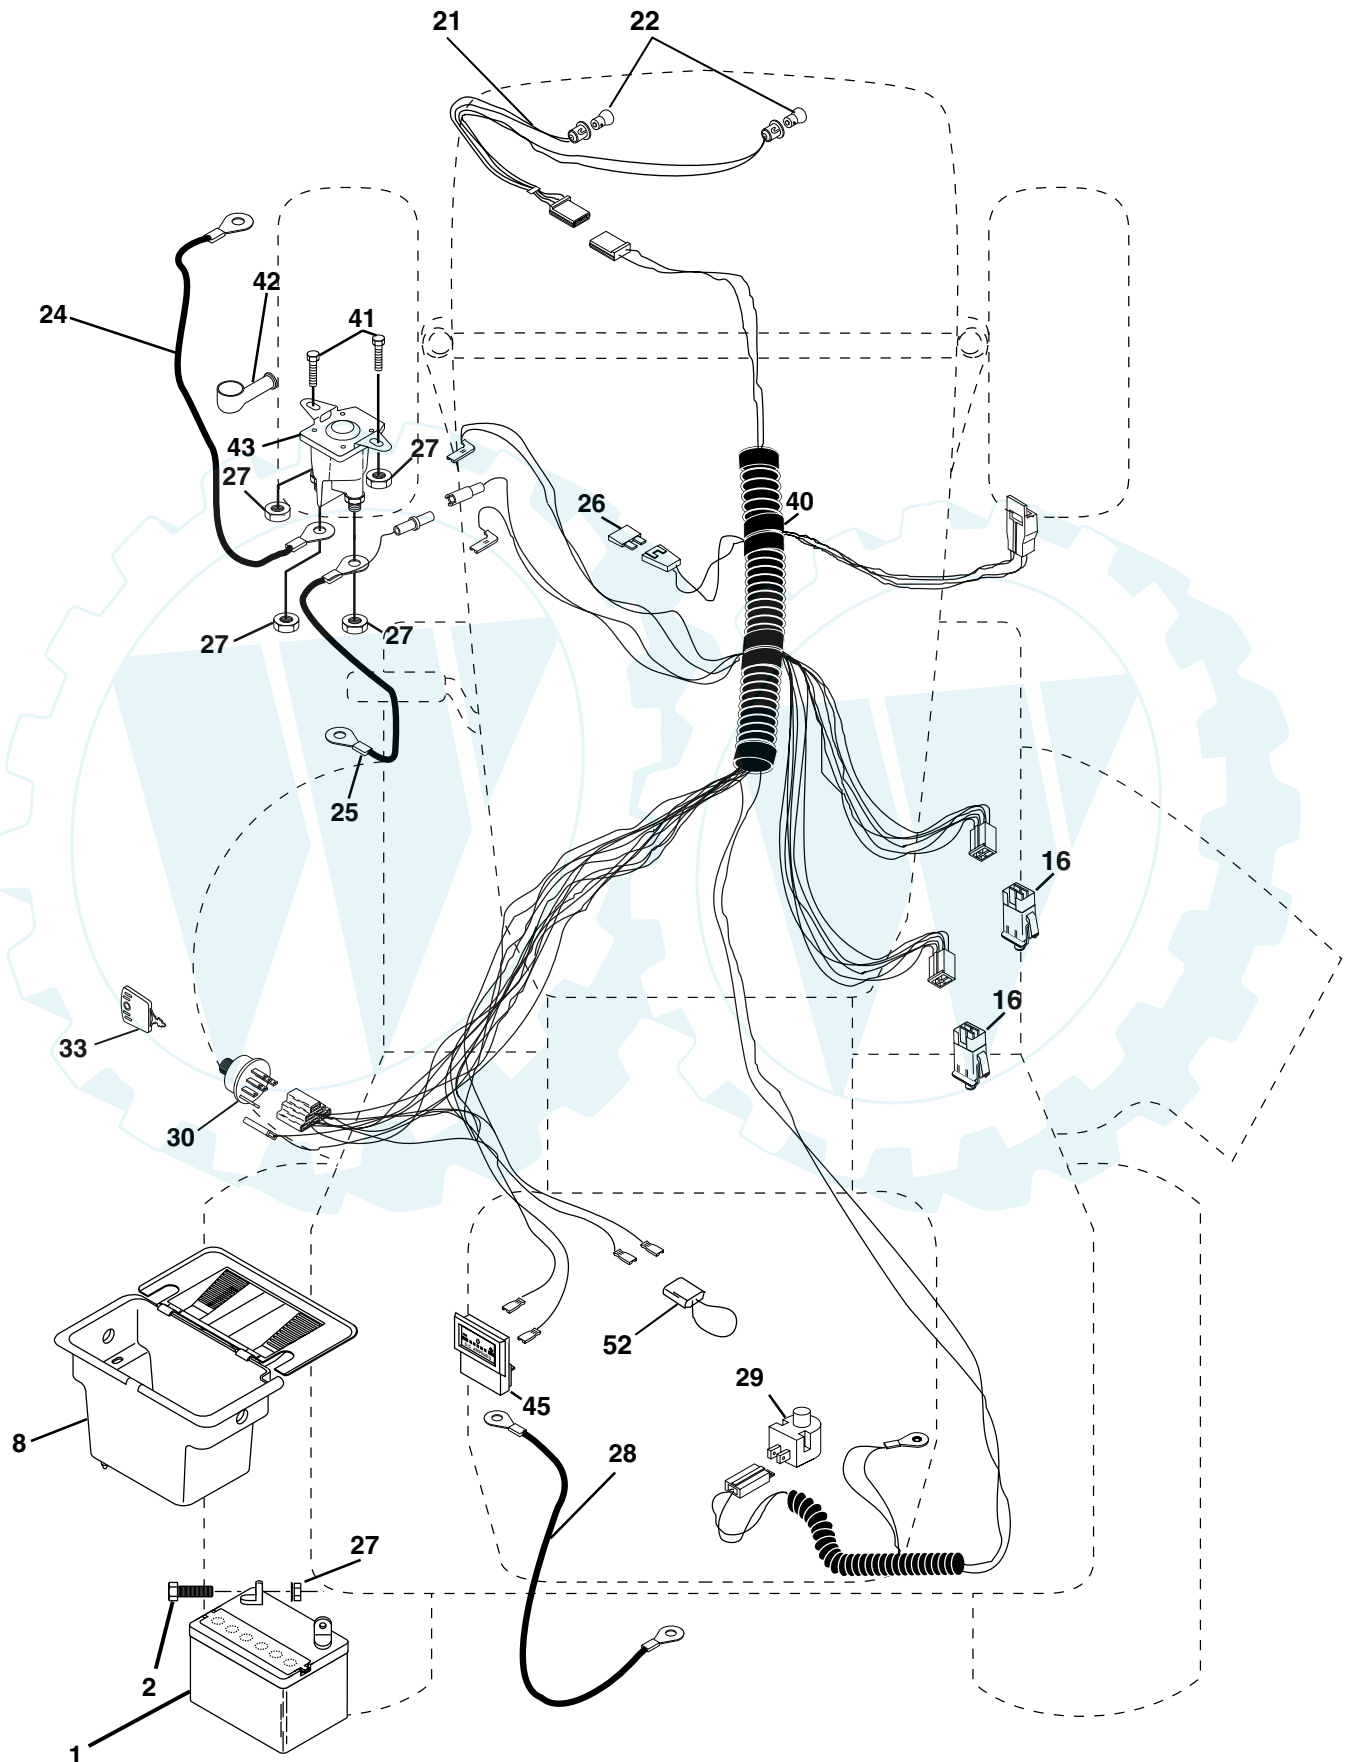

REPAIR PARTS

www.ersatzteil-service.de

TRACTOR - - MODEL NUMBER PR20H42STD

ELECTRICAL

TRACTOR - - MODEL NUMBER PR20H42STD

ELECTRICAL

KEY NO.	PART NO.	DESCRIPTION
1	163465	Battery
2	74760412	Bolt Hex Hd 1/4-20unc X 3/4
8	156417	Case Battery Mech Hinge
16	153664	Switch Interlock Push-In
21	166181	Harness Socket Light
22	4152J	Bulb, Light # 1156
24	4799J	Cable Battery
25	146147	Cable Battery 6 Ga Red w/16 wire
26	175158	Fuse 20 Amp
27	73510400	Nut Keps Hex 1/4-20 Unc
28	4207J	Cable Ground 6ga 12 black
29	121305X	Switch Plunger Nc Gray
30	175566	Switch Ign
33	140401	Key Ign Molded Generic
40	178437	Harness Ign
41	71110408	Bolt Fin Hex 1/4-20uncx 1/2
42	131563	Cover Terminal Red
43	178861	Solenoid
45	122822X	Ammeter Rectangular
52	141940	Protection Loop

NOTE: All component dimensions given in U.S. inches
1 inch = 25.4 mm