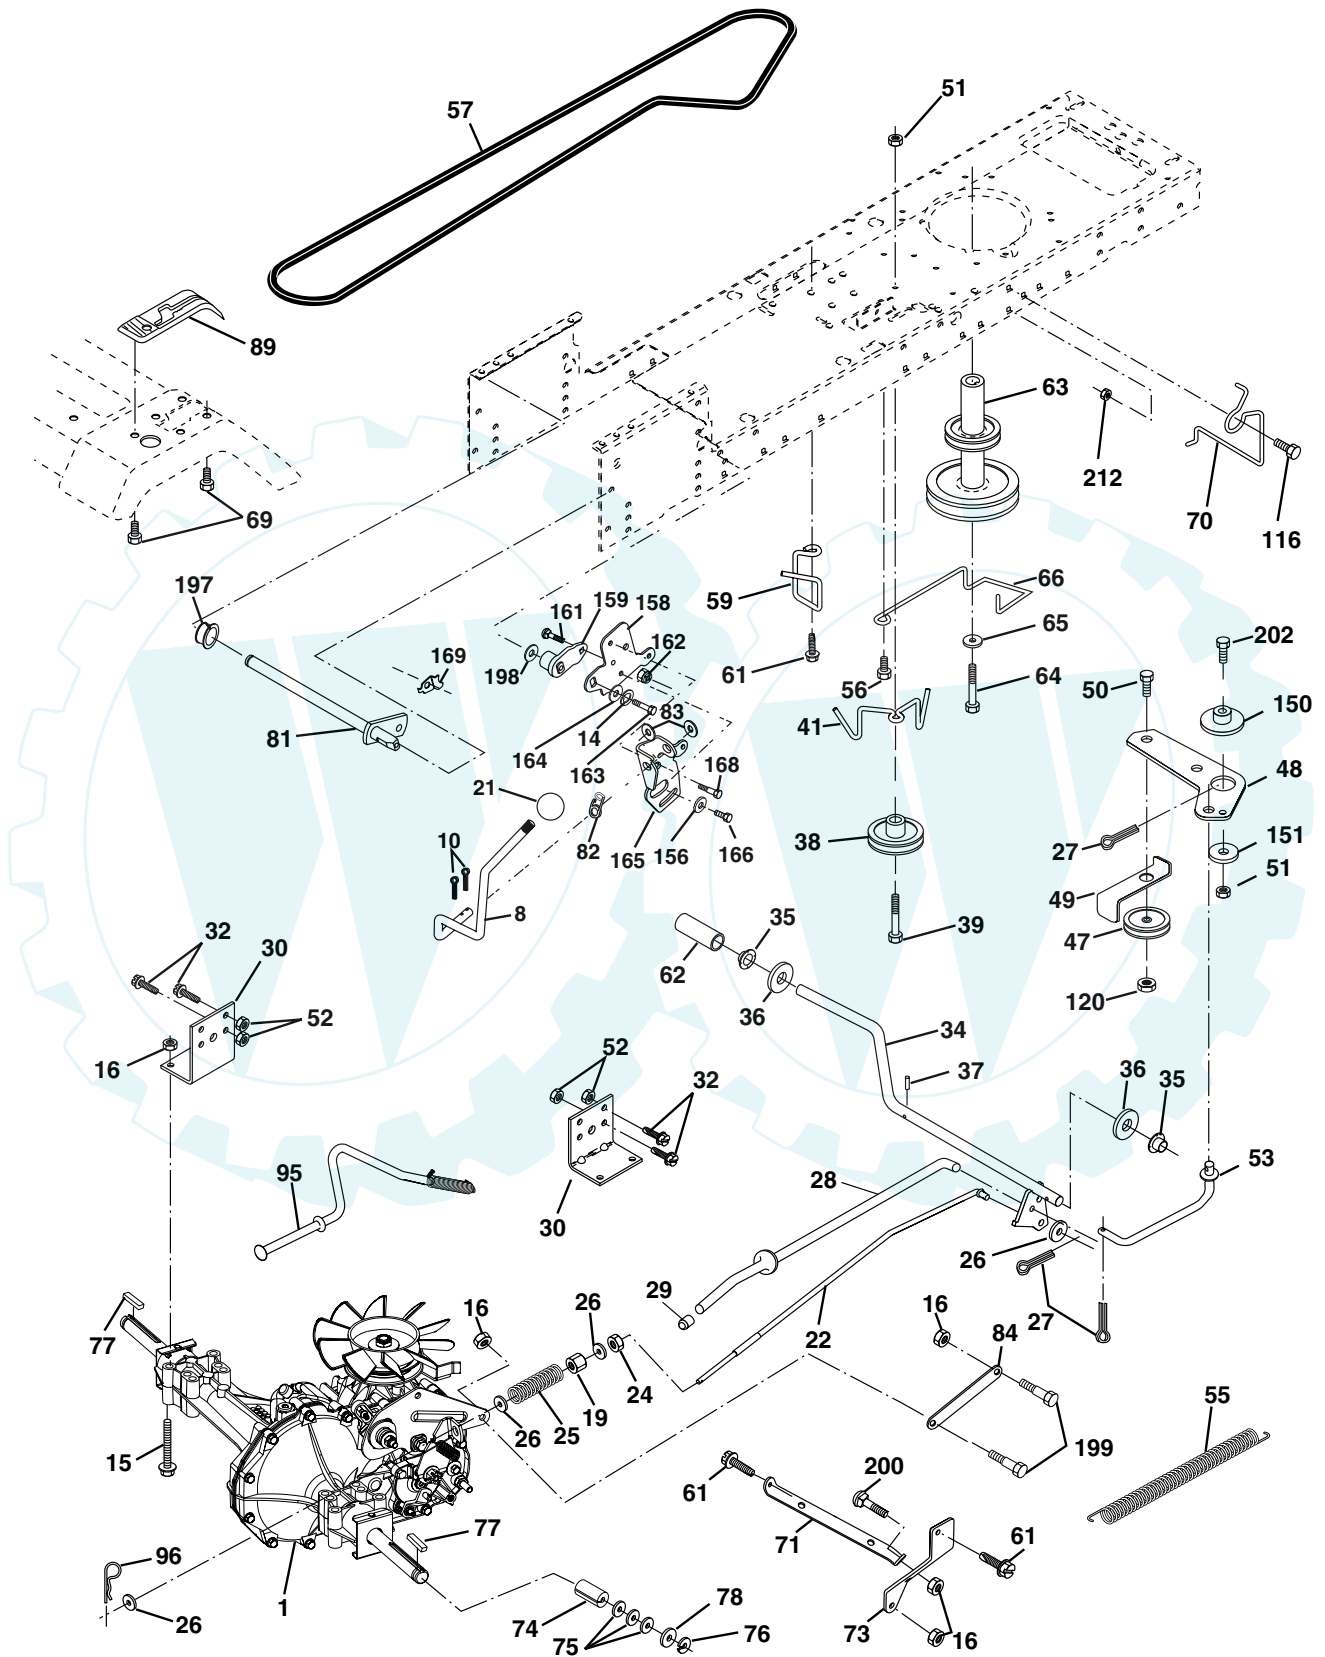

TRACTOR - - MODEL NUMBER PR20H42STD

DRIVE

REPAIR PARTS

www.ersatzteil-service.de

TRACTOR - - MODEL NUMBER PR20H42STD

DRIVE

KEY NO.	PART NO.	DESCRIPTION	KEY NO.	PART NO.	DESCRIPTION
1	-----	Transaxle Hydro Gear 314-0510 (Order Parts From Transaxle Manufacturer)	66	154778	Keeper Belt Engine
8	165619	Rod Shift Hydro LT	69	142432	Screw
10	76020416	Pin Cotter 1/8 x 1 CAD	70	134683	Guide Belt
14	10040400	Washer Lock Hvy Helical	71	169183	Strap Torque Lh Hydro
15	74490544	Bolt, Hex FLGHD 5/16-18 Gr. 5	73	169182	Strap Torque Rh Hydro
16	73800500	Nut Lock Hex W/Ins 5/16-18 Unc P	74	137057	Spacer, Axle
19	73800600	Nut Lock Hex W/Wsh 3/8-16 Unc	75	121749X	Washer 25/32 x 1-1/4 x 16 Gauge
21	140845	Knob, Round 1/2-13	76	12000001	E-Ring
22	169498	Rod, Brake Hydro	77	123583X	Key, Square
24	73350600	Nut	78	121748X	Washer 25/32 x 1-5/8 x 16 Gauge
25	106888X	Spring, Brake Rod	81	165596	Shaft Asm. Cross Hydro
26	19131316	Washer	82	123782X	Spring Torsion T/A
27	76020412	Pin Cotter 1/8 x 3/4 CAD.	83	19171216	Washer 17/32 x 3/4 x 16 Ga.
28	175765	Rod, Parking Brake	84	169594	Link Transaxle
29	71673	Cap, Parking Brake	89	169373X428	Console, Hydro
30	169592	Bracket, Transaxle	95	170201	Control Asm Bypass Hydro
32	74760512	Bolt Hex Hd 5/16-18 Unc x 3/4	96	4497H	Retainer Spring 1" Zinc/Cad
34	175578	Shaft, Foot Pedal Nibbed	116	72140608	Bolt Rdhd Sq Neck 3/8-16 x 1
35	120183X	Bearing, Nylon	120	73900600	Nut Lock Flg. 3/8-16
36	19211616	Washer	150	175456	Spacer Retainer
37	1572H	Pin, Roll	151	19133210	Washer 13/32 x 2 x 10 Ga.
38	179114	Pulley, Composite, Flat	156	166002	Washer Srrted 5/16 ID x 1.125
39	74760648	Bolt	158	165589	Bracket Shift Mount
41	175556	Keeper, Belt Idler	159	165494	Hub Tapered Flange Shift Lt
47	127783	Pulley, Idler, V-Groove	161	72140406	Bolt Rdhd Sqnk 1/4-20 x 3/4 Gr 5
48	154407	Bellcrank Clutch Grnd Drv STL	162	73680400	Nut Crownlock 1/4-20 Unc
49	123205X	Retainer, Belt	163	74780416	Bolt Hex Fin 1/4-20 Unc x 1 Gr 5
50	74760624	Bolt	164	19091010	Washer 5/8 x .281 x 10 Ga
51	73680600	Nut Crownlock 3/8-16 UNC	165	165623	Bracket Pivot Lever
52	73680500	Nut Crownlock 5/16-18 UNC	166	166880	Screw 5/16-18 x 5/8
53	105710X	Link, Clutch	168	165492	Bolt Shoulder 5/16-18 x .561
55	105709X	Spring, Return, Clutch	169	165580	Plate Fastening Lt
56	17060616	Bolt Fin Hex 3/8-16 UNC x 1-1/4	197	169613	Nyliner Snap-In 5/8" ID
57	140294	V-Belt, Ground Drive	198	169593	Washer Nyl 7/8 ID x .105
59	169691	Keeper, Center Span	199	169612	Bolt Shoulder 5/16-18 Unc
61	17060612	Screw Thdrol. 3/8-16 x .75	200	72140508	Bolt Rdhd Sqnk 5/16-18 Unc x 1
62	8883R	Cover, Pedal	202	72110614	Bolt Carr Sh 3/8-16 x 1-1/2 Gr 5
63	175410	Pulley, Engine	212	145212	Nut Hex Flange Lock
64	71170764	Bolt, Hex			
65	10040700	Washer			

NOTE: All component dimensions given in U.S. inches
1 inch = 25.4 mm