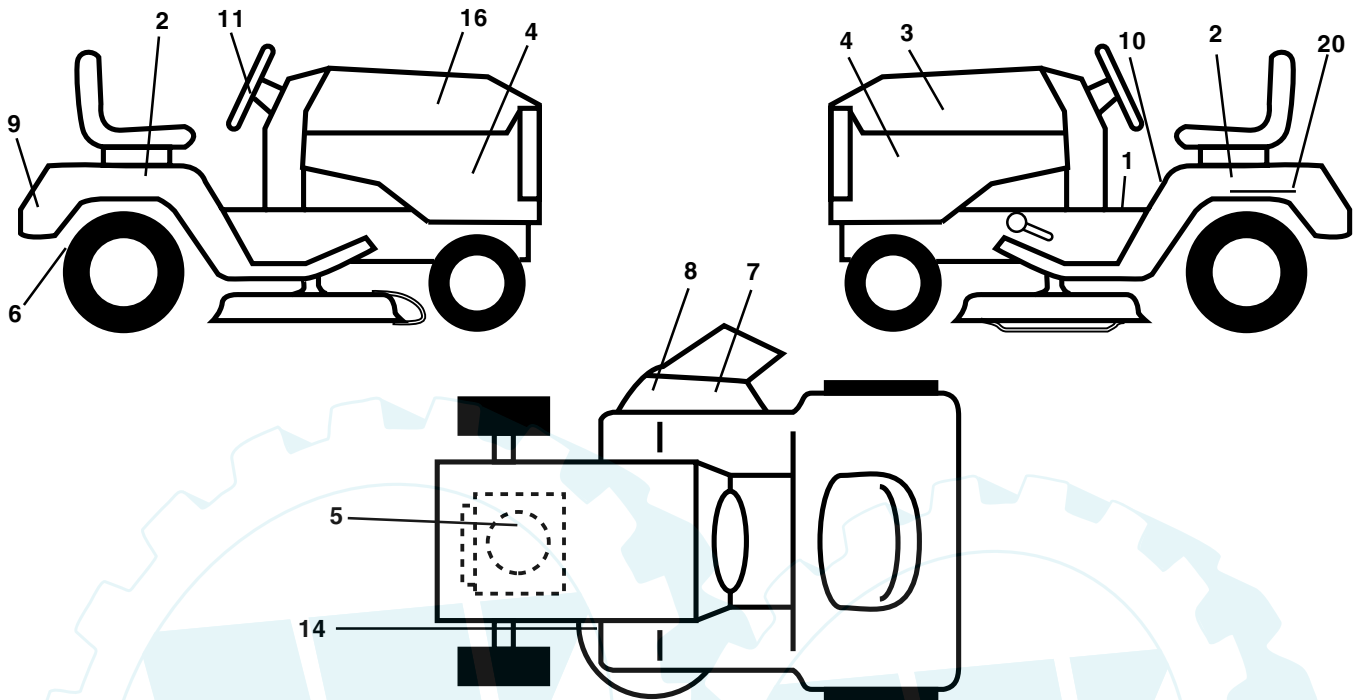

REPAIR PARTS

www.ersatzteil-service.de

TRACTOR - - MODEL NUMBER PR20H42STD

DECALS

KEY NO.	PART NO.	DESCRIPTION
1	157032	Decal Oper
2	176303	Decal Fender Auto
3	176308	Decal Hood LH
4	177020	Decal Side Panel Logo
5	170851	Decal HP Engine
6	169210	Decal By Pass Lt Hydro
7	179128	Decal Deck "B" 42"
8	170563	Decal Mower Warn Keep Hand Away
9	172740	Decal Fender Logo

KEY NO.	PART NO.	DESCRIPTION
10	157140	Decal Fender Danger E/F
11	172743	Decal Ins Strg Whl
14	160396	Decal V-Belt Schematic
16	176307	Decal Hood Rh
20	145005	Decal Bat Dan/Psn
--	133671	Pad Footrest
--	138311	Decal Handle Lft Height Adjust
--	173587	Decal Fend Reflector Rh
--	173589	Decal Fend Reflector Lh
--	180002	Manual Owner's (English)
--	180003	Manual Owner's (French)