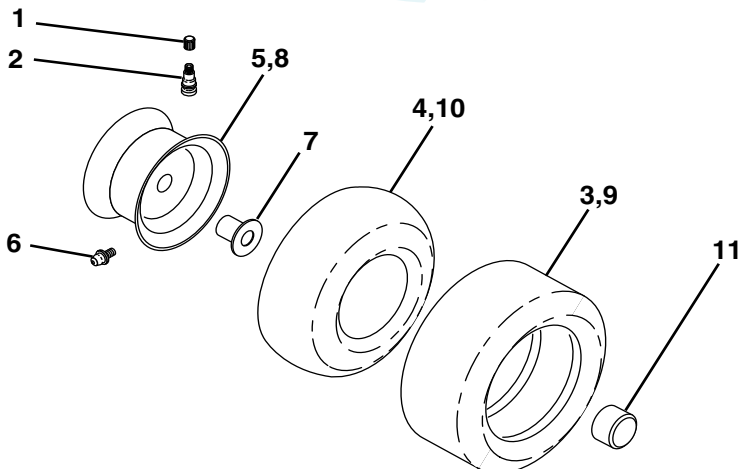

WHEELS AND TIRES

KEY NO.	PART NO.	DESCRIPTION
1	59192	Cap Valve Tire
2	65139	Stem Valve
3	170455	Tire F T 15 X 6 0 - 6 Service
4	59904	Tube Front (Service Item Only)
5	106732X421	Rim Asm 6"front Service
6	278H	Fitting Grease (Front Wheel Only)
7	9040H	Bearing Flange (Front Wheel nly)
8	106108X421	Rim Asm 8"rear Service
9	170456	Tire R T 20x10-8 Service
10	7152J	Tube Rear (Service Item Only)
11	104757X428	Cap Axle Blk 1 50 X 1 00
--	144334	Sealant, Tire (10 oz. Tube)

NOTE: All component dimensions given in U.S. inches
1 inch = 25.4 mm