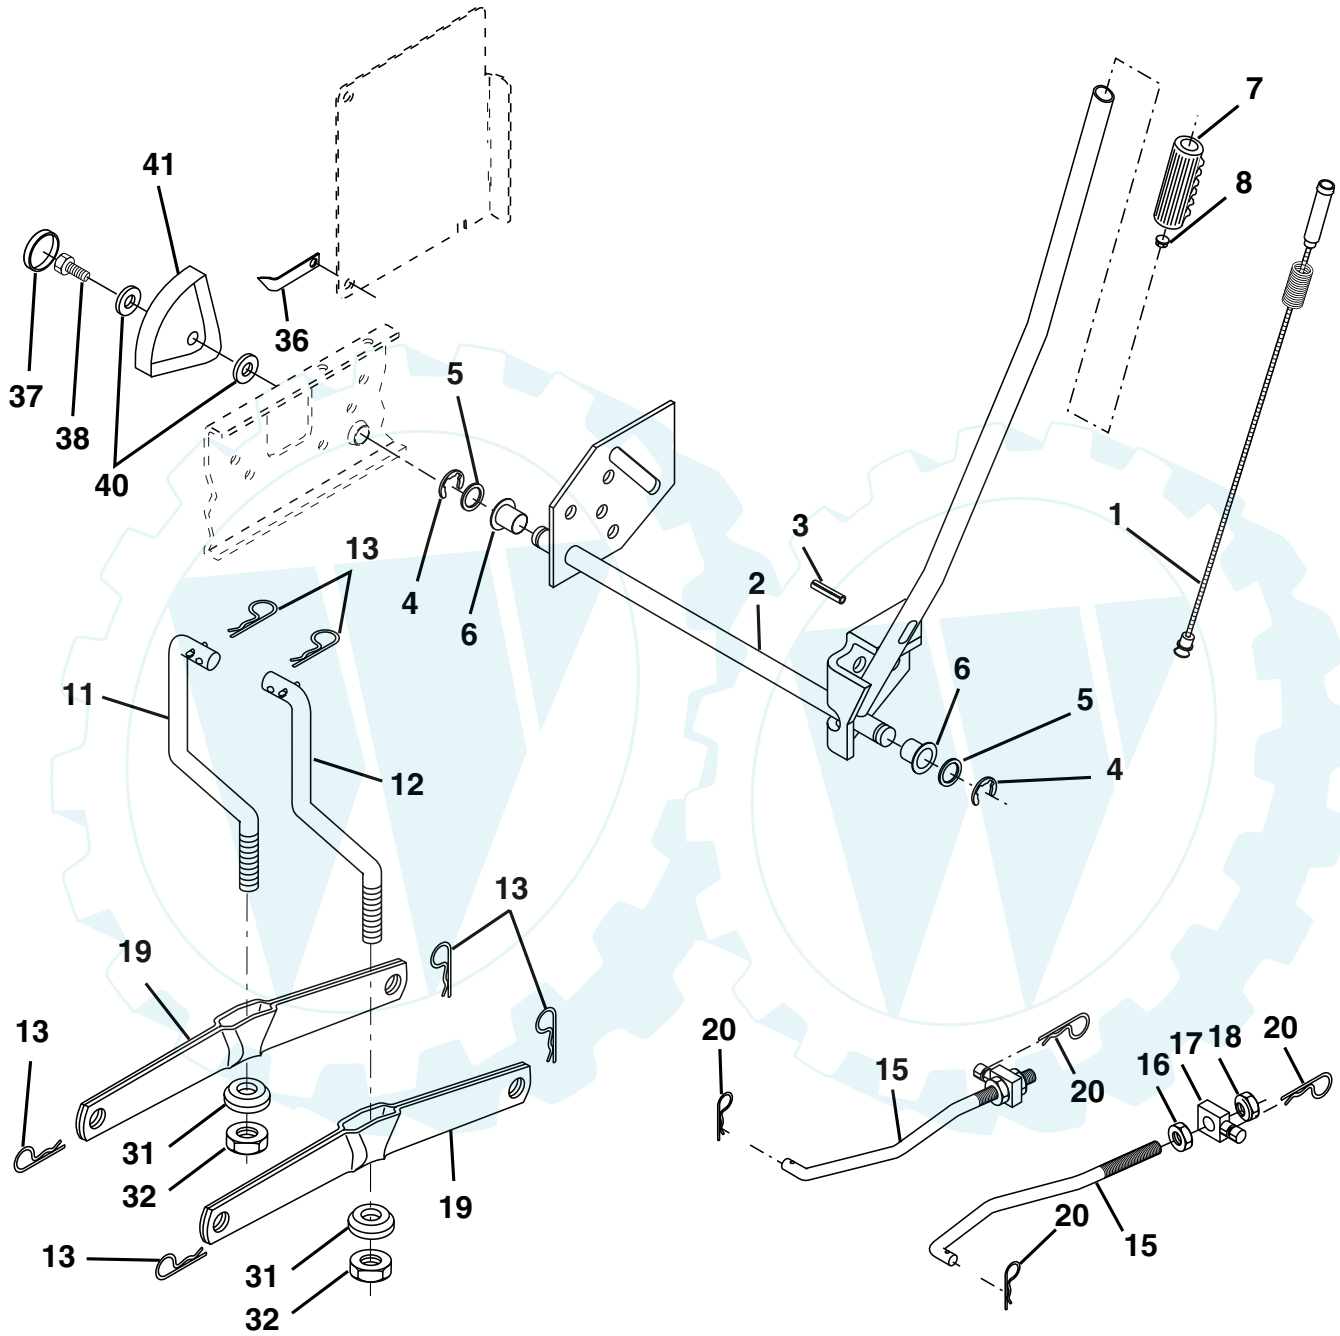

NOTE: All component dimensions given in U.S. inches
1 inch = 25.4 mm

REPAIR PARTS

www.ersatzteil-service.de

TRACTOR - - MODEL NUMBER PR20H42STD

MOWER LIFT

KEY NO.	PART NO.	DESCRIPTION
1	159460	Wire Asm Inner/Sprg W/plunger LT
2	159471	Shaft Asm Lift RH w/Inf
3	105767X	Pin Groove 1 500 Zinc
4	12000002	E Ring #5133-62
5	19211621	Washer 21/32 X 1 X 21 Ga
6	120183X	Bearing Nylon Blk 629 Id
7	125631X	Grip Handle
8	170770	Button Plunger
11	139865	Link Lift LH Fixed Length
12	139866	Link Lift RH Fixed Length
13	4939M	Retainer Spring
15	173288	Link Front
16	73350800	Nut Jam Hex 1/2-13 Unc
17	175689	Trunnion Blk Zinc
18	73800800	Nut Lock W/Wsh 1/2-13 Unc
19	139868	Arm Suspension Rear
20	163552	Retainer Spring
31	169865	Bearing Pvt Lift
32	73540600	Nut Crownlock 3/8 - 24
36	155097	Pointer Height Indicator
37	123935X	Plug Hole Blk. 1.485/1.515 Dia.
38	17060516	Screw 5/16-18 x 1
40	19112410	Washer 11/32 x 1-1/210 Ga.
41	155098	Indicator Height STLT