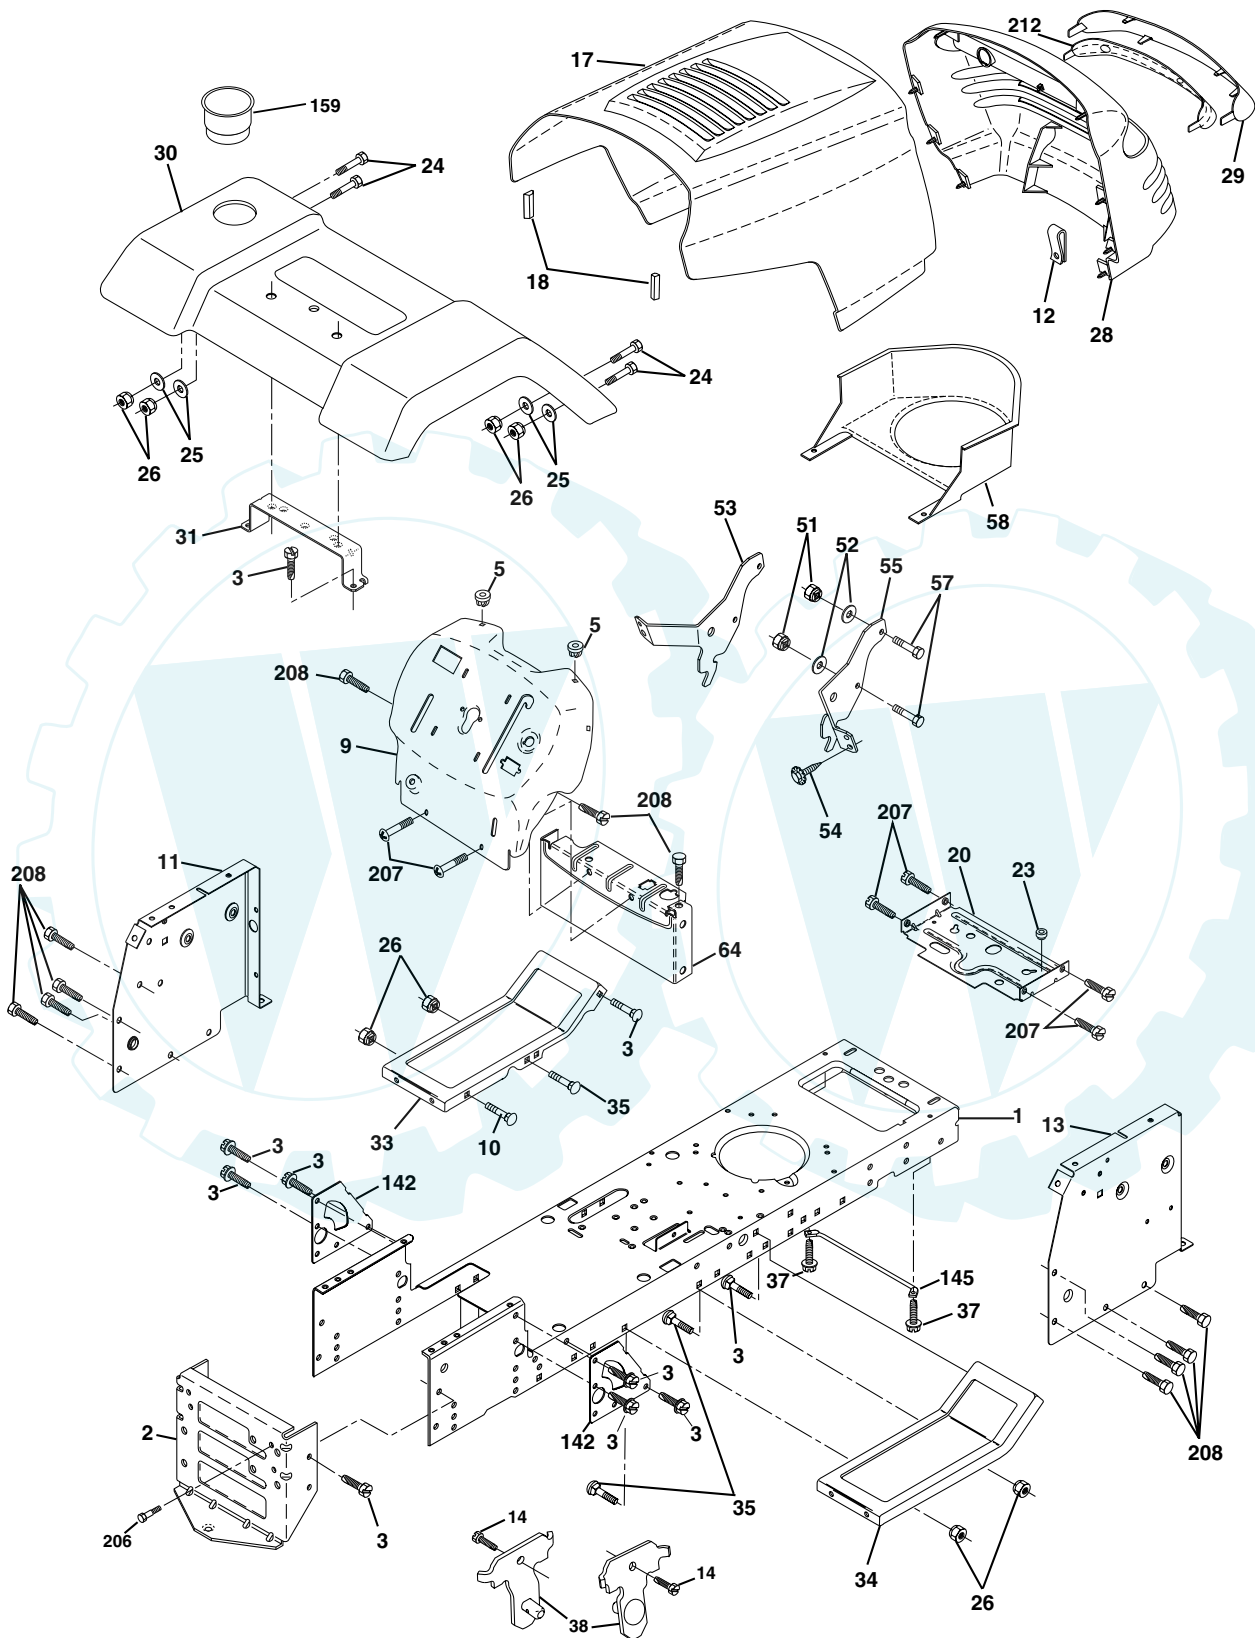

NOTE: All component dimensions given in U.S. inches
1 inch = 25.4 mm

REPAIR PARTS

www.ersatzteil-service.de

TRACTOR - - MODEL NUMBER PR20H42STD

CHASSIS

TRACTOR - - MODEL NUMBER PR20H42STD

CHASSIS

KEY NO.	PART NO.	DESCRIPTION
1	174619	Chassis
2	176554	Drawbar
3	17060612	Screw 3/8-16 X .75
5	155272	Bumper Hood/Dash
9	168337X012	Dash P/L
10	72140608	Bolt Carriage 3/8-16 x 1
11	155927	Panel Dash Lh
12	145660	Clip Tinnerman
13	172107X010	Panel Dash Rh
14	17490608	Screw Thdrol 3/8 x 16 x 1/2
17	159639X428	Hood LT/PL
18	126938X	Bumper Hood
20	156437	Plate Mtg Battery Fuel Tank Fr
23	124028X	Bushing
24	74780616	Bolt Fin Hex 3/8-16 x 1 Gr 5
25	19131312	Washer 13/32 X 13/16 X 12 Ga
26	73800600	Nut Lock Hex W/Ins 3/8-16 Unc
28	170474	Grille/Lens Asm
29	170472X599	Lens LT/PL
30	169470X428	Fender Footrest Pnt
31	136619	Bracket Fender
33	145244X428	Footrest Pnt Lh
34	145243X428	Footrest Pnt Rh
35	72110606	Bolt Rdhd Sht Sqnk 3/8-16 x 3/4
37	17490508	Screw Thdrol 6/16-18 x 1/2 TYT
38	175710	Bracket Asm Pivot Mower Rear
51	73800400	Nut Lock Hex W/Ins 1/4-20
52	19091416	Washer 9/32 x 7/8 x 16 Ga.
53	144697	Bracjet Grukke Lh
54	161464	Screw Hex Wshd 8-18 x 7/8
55	144696	Bracket Grille Rh
57	74780412	Bolt Hex 1/4-20 x 3/4
58	174930	Duct Air
64	154798	Dash Lower STLT
142	175702	Plate Reinforcement STLT
145	156524	Rod Pivot Chassis/Hood
159	169473X428	Cupholder
206	170165	Bolt Shoulder 5/16-18
207	17670508	Screw Thdrol 5/16-18 x 1/2
208	17670608	Screw Thdrol 3/8-16 x 1/2
212	156229	Insert Lens Relect
---	5479J	Plug BTN. Blk