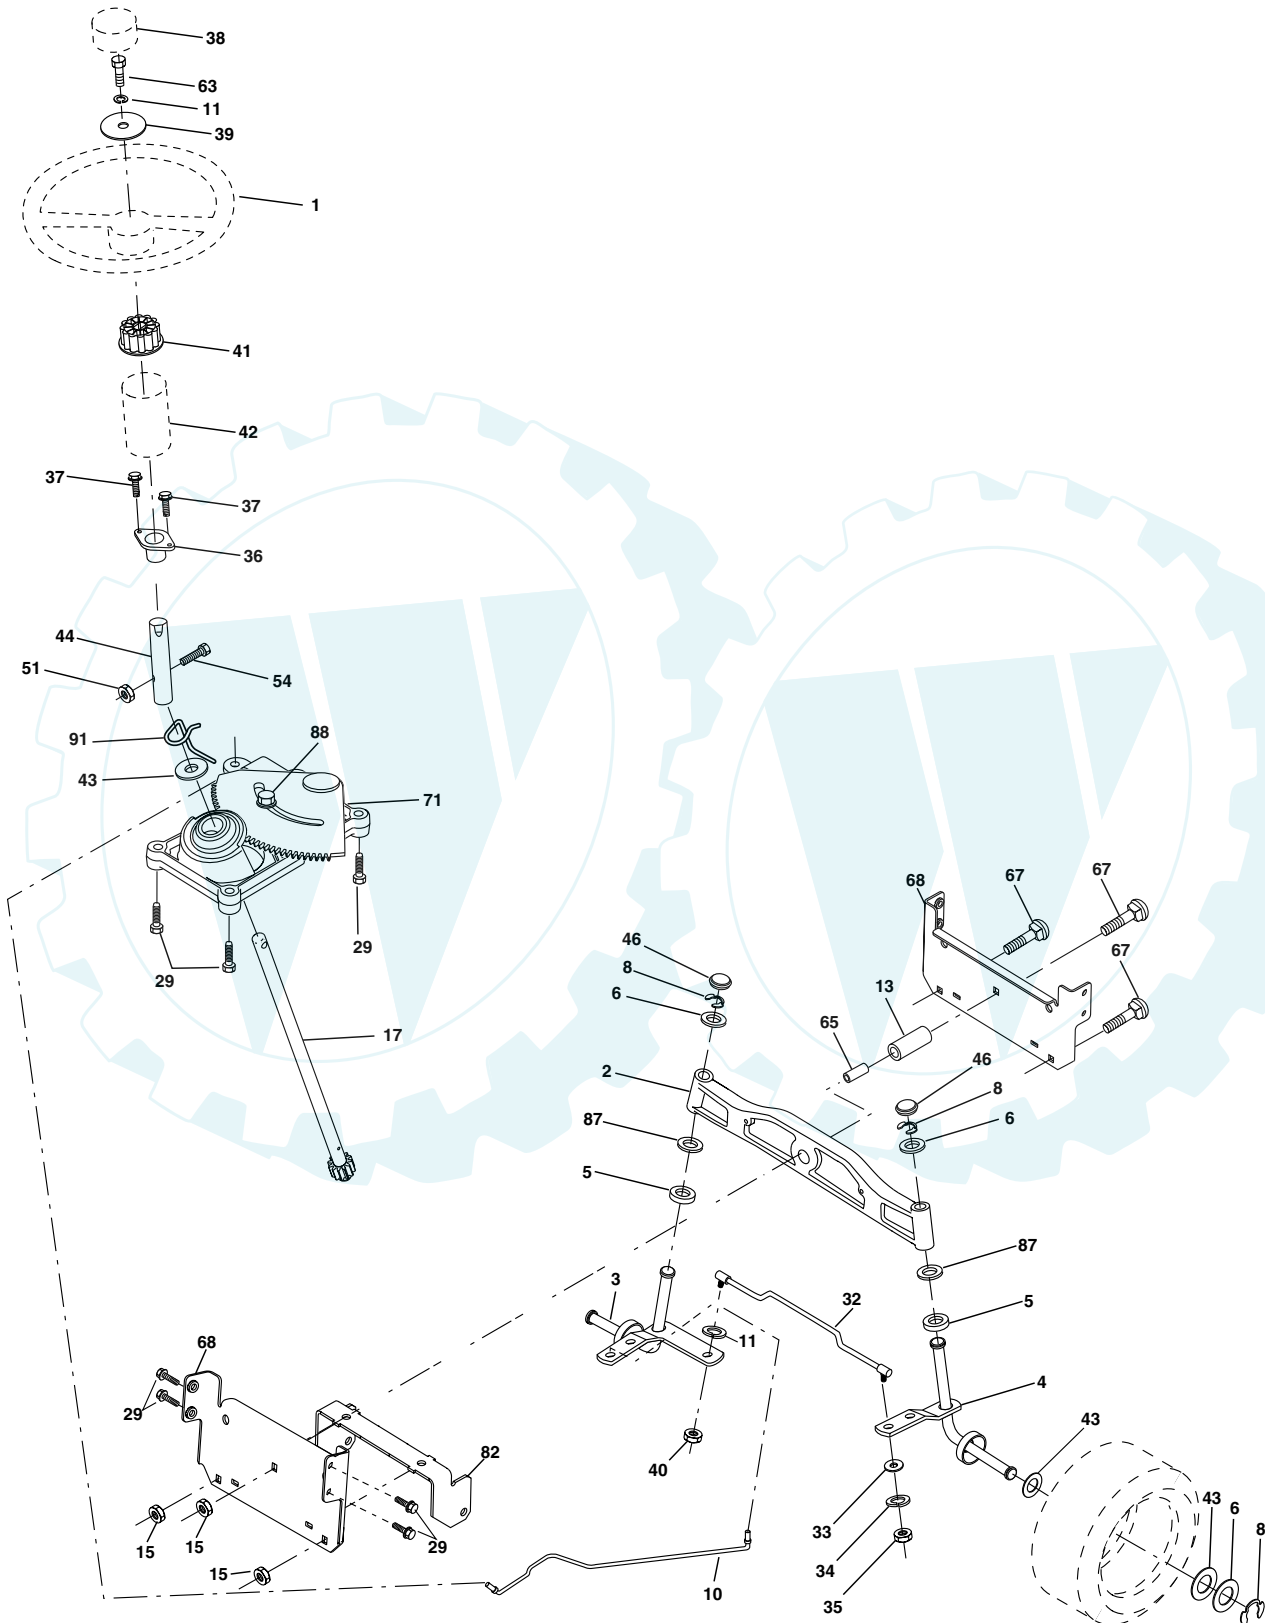

REPAIR PARTS

www.ersatzteil-service.de

TRACTOR - - MODEL NUMBER PR20H42STD

STEERING ASSEMBLY

TRACTOR - - MODEL NUMBER PR20H42STD

STEERING ASSEMBLY

KEY NO.	PART NO.	DESCRIPTION
1	159944X428	Wheel Steering
2	172393	Axle Asm Cast Iron LT
3	169840	Spindle Asm LH
4	169839	Spindle Asm RH
5	6266H	Bearing Race Thrust Harden
6	121748X	Washer 25/32 X 1-5/8 X 16 Ga
8	1200029	Ring Klip #t5304-75
10	175121	Link Drag
11	10040600	Washer Lock Hvy Hlcl Spr 3/8
13	136518	Spacer Brg Axle Front
15	145212	Nut Hex Flange Lock
17	177876	Shaft Asm Strg
29	17060612	Screw 3/8-16 x .75
32	171888	Rod Tie
33	19111216	Washer 11/32 x 3/4 x 16 Ga
34	10040500	Washer Lock Hvy Hlcl Spr 5/16
35	73540500	Crownlock Nut 5/16-24 Unf
36	155099	Bushing Strg
37	152927	Screw
38	159946X428	Insert Cap Strg Wh
39	19132411	Washer 13/32 X 1-1/2 X 11 Ga
40	7810H	Lock nut
41	159945	Adaptor Wheel Strg
42	145054X428	Boot Steering Dash
43	121749X	Washer 25/32 X 1 1/4 X 16 Ga
44	153720	Extension Steering Shaft LR/LT
46	121232X	Cap Spindle Fr Top Blk
51	73800500	Nut Lock Hex w/Ins 5/16-18
54	74780520	Bolt Fin Hex 5/16-18 Unc x 1-1/4
63	74780616	Bolt Fin Hex 3/8-16unc x 1 Gr. 5
65	160367	Spacer Brace Axle
67	72140618	Bolt Rdhd Sq 3/8-16 Unc x 2-3/4
68	169827	Axle, Brace
71	175146	Steering Asm.
82	169835	Bracket Susp Chassis Front
87	173966	Washer Flat .781 x 1 1/2 x .14
88	175118	Bolt Shoulder 7/16-20
91	175553	Clip Steering

NOTE: All component dimensions given in U.S. inches
1 inch = 25.4 mm