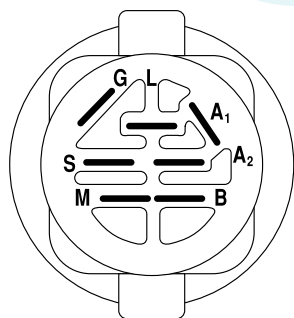

SCHEMATIC

IGNITION SWITCH

POSITION	CIRCUIT	"MAKE"
OFF	M+G+A1	NONE
RUN/LIGHT	B+A1	A2+L
RUN	B+A1	NONE
START	B + S + A1	NONE

WIRING INSULATED CLIPS
NOTE: IF WIRING INSULATED CLIPS WERE REMOVED FOR SERVICING OF UNIT, THEY SHOULD BE REPLACED TO PROPERLY SECURE YOUR WIRING.

NOTE: All component dimensions given in U.S. inches
1 inch = 25.4 mm

REPAIR PARTS

www.ersatzteil-service.de

TRACTOR - - MODEL NUMBER PR20H42STD

MOWER LIFT

KEY NO.	PART NO.	DESCRIPTION
1	159460	Wire Asm Inner/Sprg W/plunger LT
2	159471	Shaft Asm Lift RH w/Inf
3	105767X	Pin Groove 1 500 Zinc
4	12000002	E Ring #5133-62
5	19211621	Washer 21/32 X 1 X 21 Ga
6	120183X	Bearing Nylon Blk 629 Id
7	125631X	Grip Handle
8	170770	Button Plunger
11	139865	Link Lift LH Fixed Length
12	139866	Link Lift RH Fixed Length
13	4939M	Retainer Spring
15	173288	Link Front
16	73350800	Nut Jam Hex 1/2-13 Unc
17	175689	Trunnion Blk Zinc
18	73800800	Nut Lock W/Wsh 1/2-13 Unc
19	139868	Arm Suspension Rear
20	163552	Retainer Spring
31	169865	Bearing Pvt Lift
32	73540600	Nut Crownlock 3/8 - 24
36	155097	Pointer Height Indicator
37	123935X	Plug Hole Blk. 1.485/1.515 Dia.
38	17060516	Screw 5/16-18 x 1
40	19112410	Washer 11/32 x 1-1/210 Ga.
41	155098	Indicator Height STLT