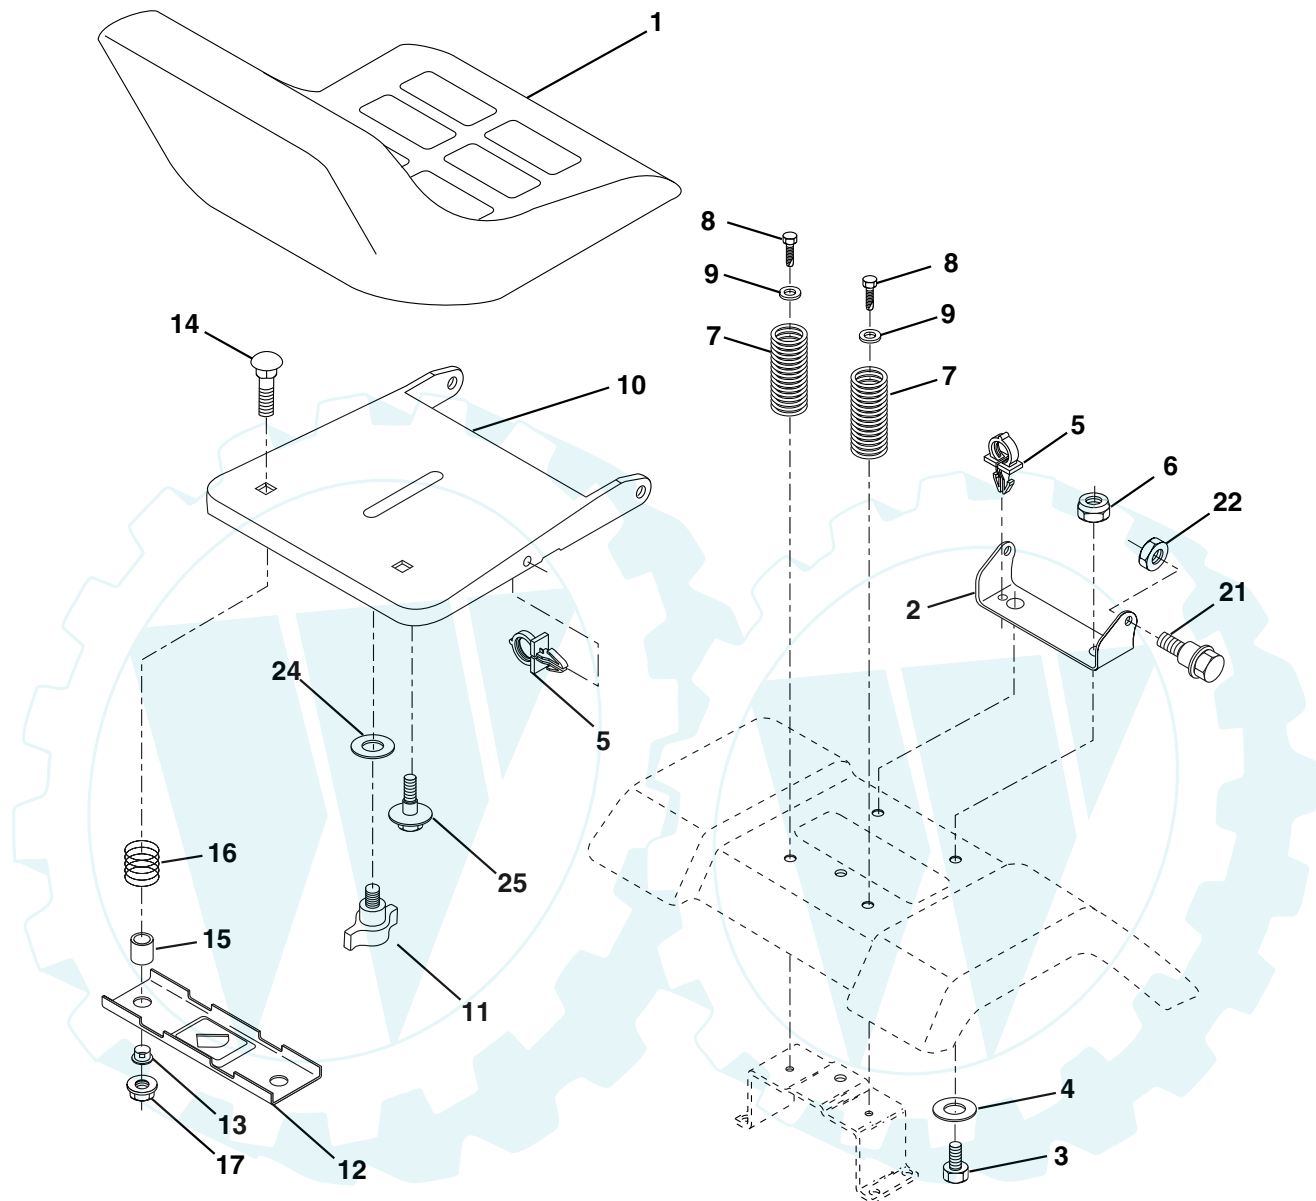

KEY NO.	PART NO.	DESCRIPTION
1	159944X428	Wheel Steering
2	172393	Axle Asm Cast Iron LT
3	169840	Spindle Asm LH
4	169839	Spindle Asm RH
5	6266H	Bearing Race Thrust Harden
6	121748X	Washer 25/32 X 1-5/8 X 16 Ga
8	1200029	Ring Klip #t5304-75
10	175121	Link Drag
11	10040600	Washer Lock Hvy Hlcl Spr 3/8
13	136518	Spacer Brg Axle Front
15	145212	Nut Hex Flange Lock
17	177876	Shaft Asm Strg
29	17060612	Screw 3/8-16 x .75
32	171888	Rod Tie
33	19111216	Washer 11/32 x 3/4 x 16 Ga
34	10040500	Washer Lock Hvy Hlcl Spr 5/16
35	73540500	Crownlock Nut 5/16-24 Unf
36	155099	Bushing Strg
37	152927	Screw
38	159946X428	Insert Cap Strg Wh
39	19132411	Washer 13/32 X 1-1/2 X 11 Ga
40	7810H	Lock nut
41	159945	Adaptor Wheel Strg
42	145054X428	Boot Steering Dash
43	121749X	Washer 25/32 X 1 1/4 X 16 Ga
44	153720	Extension Steering Shaft LR/LT
46	121232X	Cap Spindle Fr Top Blk
51	73800500	Nut Lock Hex w/Ins 5/16-18
54	74780520	Bolt Fin Hex 5/16-18 Unc x 1-1/4
63	74780616	Bolt Fin Hex 3/8-16unc x 1 Gr. 5
65	160367	Spacer Brace Axle
67	72140618	Bolt Rdhd Sq 3/8-16 Unc x 2-3/4
68	169827	Axle, Brace
71	175146	Steering Asm.
82	169835	Bracket Susp Chassis Front
87	173966	Washer Flat .781 x 1 1/2 x .14
88	175118	Bolt Shoulder 7/16-20
91	175553	Clip Steering

NOTE: All component dimensions given in U.S. inches
1 inch = 25.4 mm

REPAIR PARTS

www.ersatzteil-service.de

TRACTOR - - MODEL NUMBER PR20H42STD

SEAT ASSEMBLY

KEY NO.	PART NO.	DESCRIPTION
1	171683	Seat
2	140551	Bracket Pivot Seat 8 720
3	71110616	Bolt Fin Hex 3/8-16unc X 1
4	19131610	Washer 13/32 X 1 X 10 Ga
5	145006	Clip Push-In
6	73800600	Nut Hex w/Ins. 3/8-16 Unc
7	124181X	Spring Seat Cprsn 2 250 Blk Zi
8	17000616	Screw 3/8-16 x 1.5 Smgml
9	19131614	Washer 13/32 X 1 X 14 Ga.
10	174894	Pan Seat
11	166369	Knob Seat
12	121246X	Bracket Mounting Switch