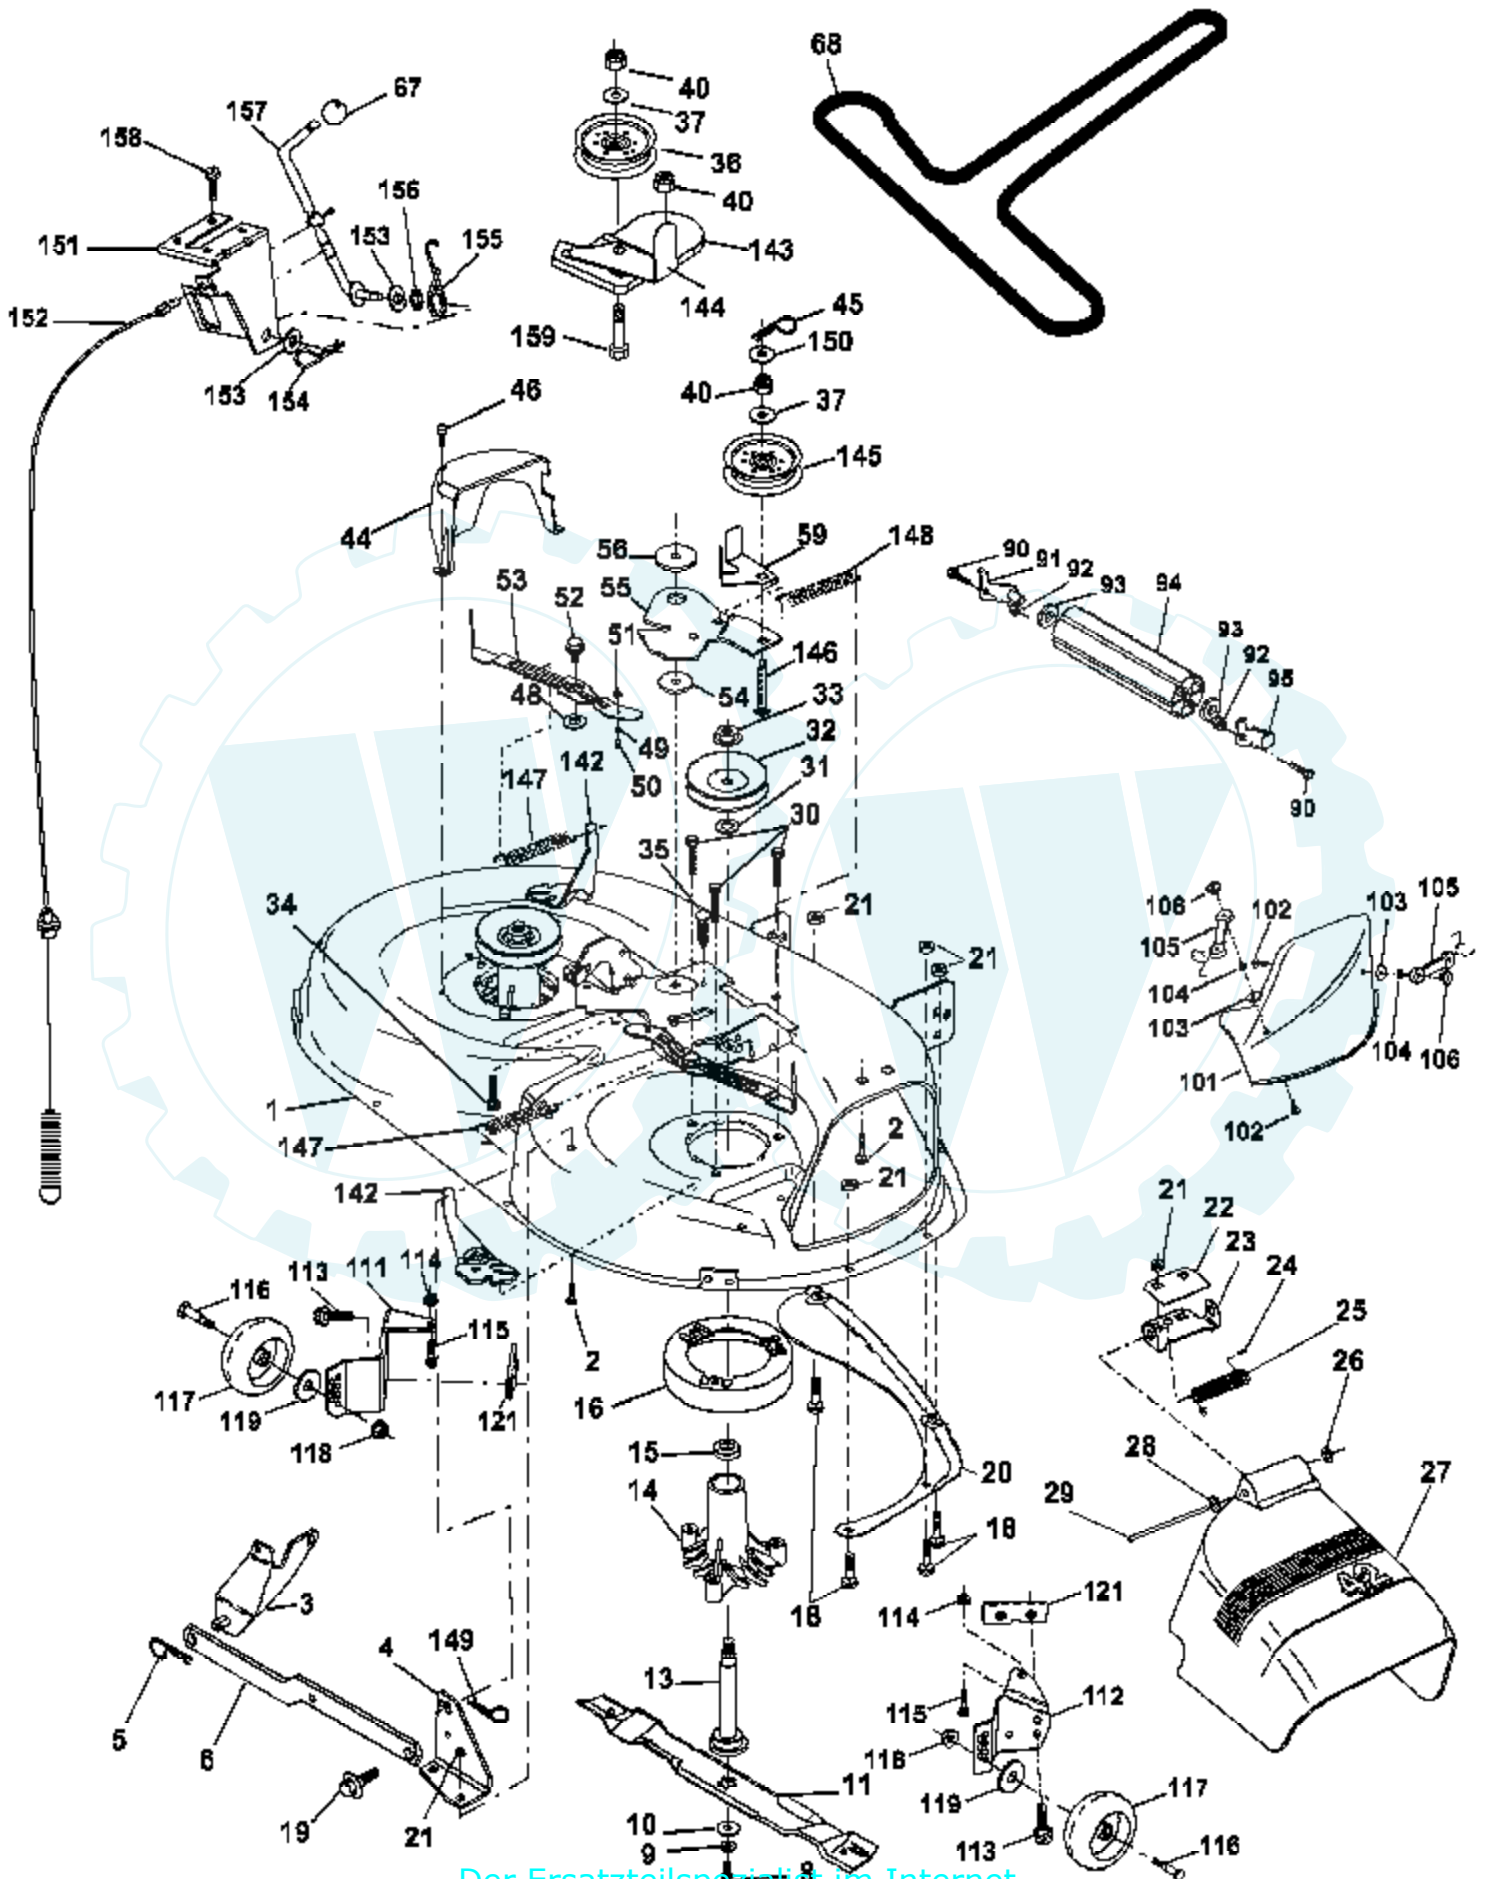

Ref #	Part Number	Qty	Description
89	169373X428		Console, Hydro
95	170201		Control Asm Bypass Hydro
96	4497H		Retainer Spring 1" Zinc/Cad
116	72140608		Bolt Rdhd Sq Neck 3/8-16 x 1
120	73900600		Nut Lock Flg. 3/8-16
150	165850		Bushing Bellcrank Grd Drive
151	19133210		Washer 13/32 x 2 x 10 Ga.
156	166002		Washer Srrted 5/16 ID x 1.125
158	165589		Bracket Shift Mount
159	165494		Hub Tapered Flange Shift Lt
161	72140406		Bolt Rdhd Sqnk 1/4-20 x 3/4 Gr 5
162	73680400		Nut Crownlock 1/4-20 Unc
163	74780416		Bolt Hex Fin 1/4-20 Unc x 1 Gr 5
164	19091010		Washer 5/8 x .281 x 10 Ga
165	165623		Bracket Pivot Lever
166	166880		Screw 5/16-18 x 5/8
168	165492		Bolt Shoulder 5/16-18 x .561
169	165580		Plate Fastening Lt
197	169613		Nyliner Snap-In 5/8" ID
198	169593		Washer Nyl 7/8 ID x .105
199	169612		Bolt Shoulder 5/16-18 Unc
200	72140508		Bolt Rdhd Sqnk 5/16-18 Unc x 1
202	72110612		Bolt Carr Sh 3/8-16 x 1-1/2 Gr 5
212	145212		Nut Hex Flange Lock

Ref #	Part Number	Qty	Description
1	170771		Control Throt
2	17720410		Screw Hex Thd Cut 1/4-20x5/8 T
3			Engine B&S Model No.407777 (Order parts from engine manufacturer)
4	149723		Muffler Exhaust
5	159955		Exhaust Asm. Lh
6	160589		Exhaust Asm. Rh
8	171877		Bolt 5/16-18unc x 3/4 w/sems
10	162797		Heat Shield Lt
11	10040400		Washer Lock Hvy. Helical 1/4
12	71070512		Screw Hex Hd Cap 5/16-18 x 3/4
13	165391		Gasket Muffler
14	148456		Tube Drain Oil Easy
16	11050600		Washer Lock Ext Tooth 3/8
17	17490624		Screw Thdrol 3/8-16 x 1-1/2 Tytt
23	169837		Shield BRN/DBR Guard
25	145996		Control Choke
26	73920600		Nut Keps 3/8-24 UNF
29	137180		Arrestor Spark
31	174642		Tank Fuel
32	140527		Cap Fuel
33	123487X		Clamp Hose Blk
37	137040		Line Fuel
38	148315		Plug Drain Oil Easy
40	124028X		Bushing Snap Nyl Black
44	17670412		Screw Hexwsh Thdrol 1/4-20 x 3/4
45	17000612		Screw Hex wsh Thdrol 3/8-16 x 3/4
46	19091416		Washer 9/32 x 7/8 x 16 Ga.
81	73510400		Nut Keps Hex 1/4-20 unc