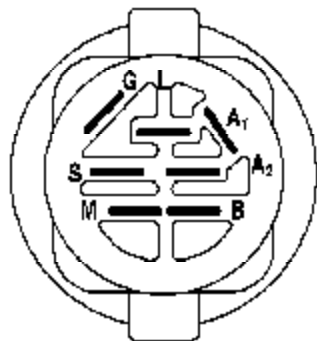

IGNITION SWITCH

POSITION	CIRCUIT	"MAKE"
OFF	M+G+A1	NONE
RUN/LIGHT	B+A1	A2+L
RUN	B+A1	NONE
START	B + S + A1	NONE