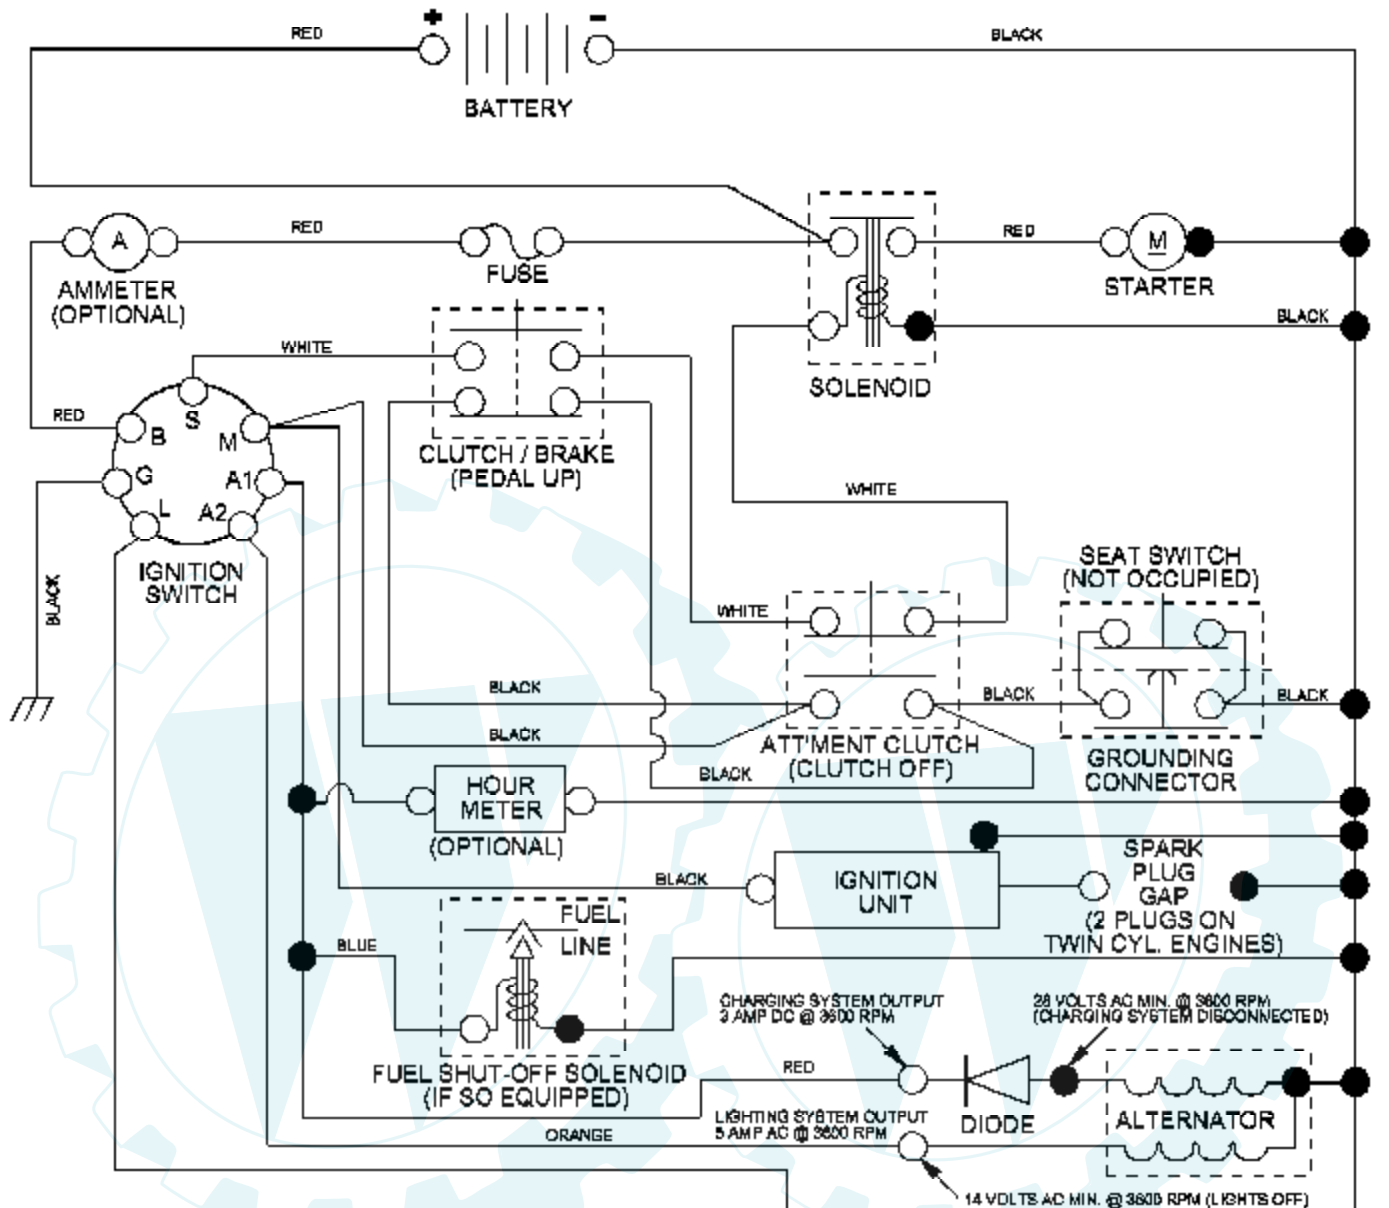

Ref #	Part Number	Qty	Description
1	170771		Control Throt
2	17720410		Screw Hex Thd Cut 1/4-20x5/8 T
3			Engine B&S Model No.407777 (Order parts from engine manufacturer)
4	149723		Muffler Exhaust
5	159955		Exhaust Asm. Lh
6	160589		Exhaust Asm. Rh
8	171877		Bolt 5/16-18unc x 3/4 w/sems
10	162797		Heat Shield Lt
11	10040400		Washer Lock Hvy. Helical 1/4
12	71070512		Screw Hex Hd Cap 5/16-18 x 3/4
13	165391		Gasket Muffler
14	148456		Tube Drain Oil Easy
16	11050600		Washer Lock Ext Tooth 3/8
17	17490624		Screw Thdrol 3/8-16 x 1-1/2 Tytt
23	169837		Shield BRN/DBR Guard
25	145996		Control Choke
26	73920600		Nut Keps 3/8-24 UNF
29	137180		Arrestor Spark
31	174642		Tank Fuel
32	140527		Cap Fuel
33	123487X		Clamp Hose Blk
37	137040		Line Fuel
38	148315		Plug Drain Oil Easy
40	124028X		Bushing Snap Nyl Black
44	17670412		Screw Hexwsh Thdrol 1/4-20 x 3/4
45	17000612		Screw Hex wsh Thdrol 3/8-16 x 3/4
46	19091416		Washer 9/32 x 7/8 x 16 Ga.
81	73510400		Nut Keps Hex 1/4-20 unc

Ref #	Part Number	Qty	Description
1	159460		Wire Asm Inner/Sprg W/plunger LT
2	159471		Shaft Asm Lift RH w/Inf
3	105767X		Pin Groove 1 500 Zinc
4	12000002		E Ring #5133-62
5	19211621		Washer 21/32 X 1 X 21 Ga
6	120183X		Bearing Nylon Blk 629 Id
7	125631X		Grip Handle
8	170770		Button Plunger
11	139865		Link Lift LH Fixed Length
12	139866		Link Lift RH Fixed Length
13	4939M		Retainer Spring
15	173288		Link Front
16	73350800		Nut Jam Hex 1/2-13 Unc
17	130171		Trunnion Blk Zinc
18	73800800		Nut Lock W/Wsh 1/2-13 Unc
19	139868		Arm Suspension Rear
20	163552		Retainer Spring
31	169865		Bearing Pvt Lift
32	73540600		Nut Crownlock 3/8 - 24
36	155097		Pointer Height Indicator
37	123935X		Plug Hole Blk. 1.485/1.515 Dia.
38	17060516		Screw 5/16-18 x 1
40	19112410		Washer 11/32 x 1-1/210 Ga.
41	155098		Indicator Height STLT