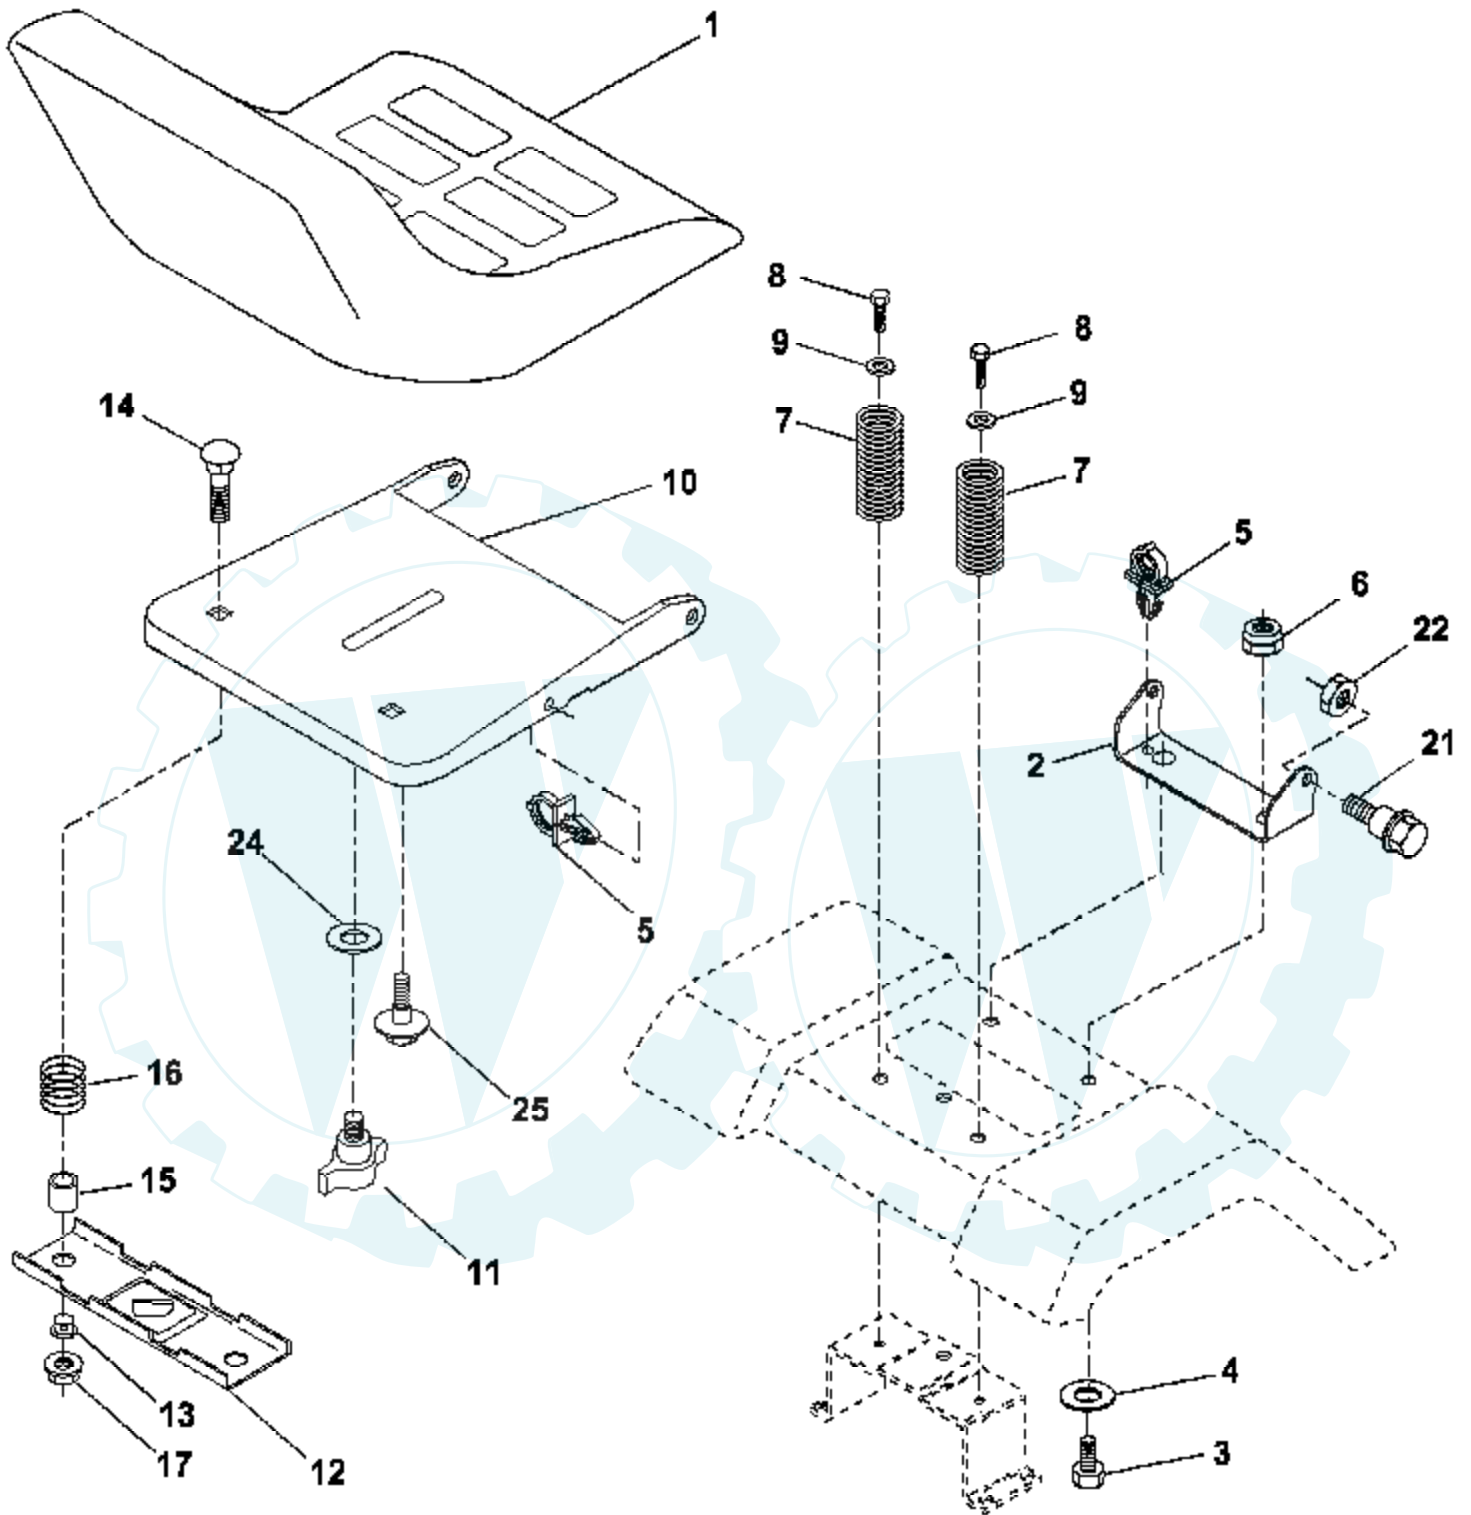

Ref #	Part Number	Qty	Description
1	159460		Wire Asm Inner/Sprg W/plunger LT
2	159471		Shaft Asm Lift RH w/Inf
3	105767X		Pin Groove 1 500 Zinc
4	12000002		E Ring #5133-62
5	19211621		Washer 21/32 X 1 X 21 Ga
6	120183X		Bearing Nylon Blk 629 Id
7	125631X		Grip Handle
8	170770		Button Plunger
11	139865		Link Lift LH Fixed Length
12	139866		Link Lift RH Fixed Length
13	4939M		Retainer Spring
15	173288		Link Front
16	73350800		Nut Jam Hex 1/2-13 Unc
17	130171		Trunnion Blk Zinc
18	73800800		Nut Lock W/Wsh 1/2-13 Unc
19	139868		Arm Suspension Rear
20	163552		Retainer Spring
31	169865		Bearing Pvt Lift
32	73540600		Nut Crownlock 3/8 - 24
36	155097		Pointer Height Indicator
37	123935X		Plug Hole Blk. 1.485/1.515 Dia.
38	17060516		Screw 5/16-18 x 1
40	19112410		Washer 11/32 x 1-1/210 Ga.
41	155098		Indicator Height STLT

**IGNITION SWITCH**

POSITION	CIRCUIT	"MAKE"
OFF	M+G+A1	NONE
RUN/LIGHT	B+A1	A2+L
RUN	B+A1	NONE
START	B + S + A1	NONE

**HEADLIGHTS**

NON-REMOVABLE CONNECTIONS

REMOVABLE CONNECTIONS

**WIRING INSULATED CLIPS**

**NOTE:** IF WIRING INSULATED CLIPS WERE REMOVED FOR SERVICING OF UNIT, THEY SHOULD BE REPLACED TO PROPERLY SECURE YOUR WIRING.

Ref #	Part Number	Qty	Description
1	171683		Seat
2	140551		Bracket Pivot Seat 8 720
3	71110616		Bolt Fin Hex 3/8-16unc X 1
4	19131610		Washer 13/32 X 1 X 10 Ga
5	145006		Clip Push-In
6	73800600		Nut Hex w/Ins. 3/8-16 Unc
7	124181X		Spring Seat Cprsn 2 250 Blk Zi
8	17000616		Screw 3/8-16 x 1.5 Smgml
9	19131614		Washer 13/32 X 1 X 14 Ga.
10	174894		Pan Seat
11	166369		Knob Seat
12	121246X		Bracket Mounting Switch
13	121248X		Bushing Snap Blk Nyl 50 Id
14	72050412		Bolt Rdhd Sqnk 1/4-20 x 1-1/2
15	134300		Spacer Split 28 x 88
16	121250X		Spring Cprsn
17	123976X		Nut Lock 1/4 Lge Flg Gr 5 Zinc
21	171852		Bolt Shoulder 5/16-18 Unc
22	73800500		Nut Hex Lock W/Ins 5/16-18
24	19171912		Washer 17/32 X 1-3/16 X 12 Ga.
25	127018X		Bolt Shoulder 5/16-18 X 62