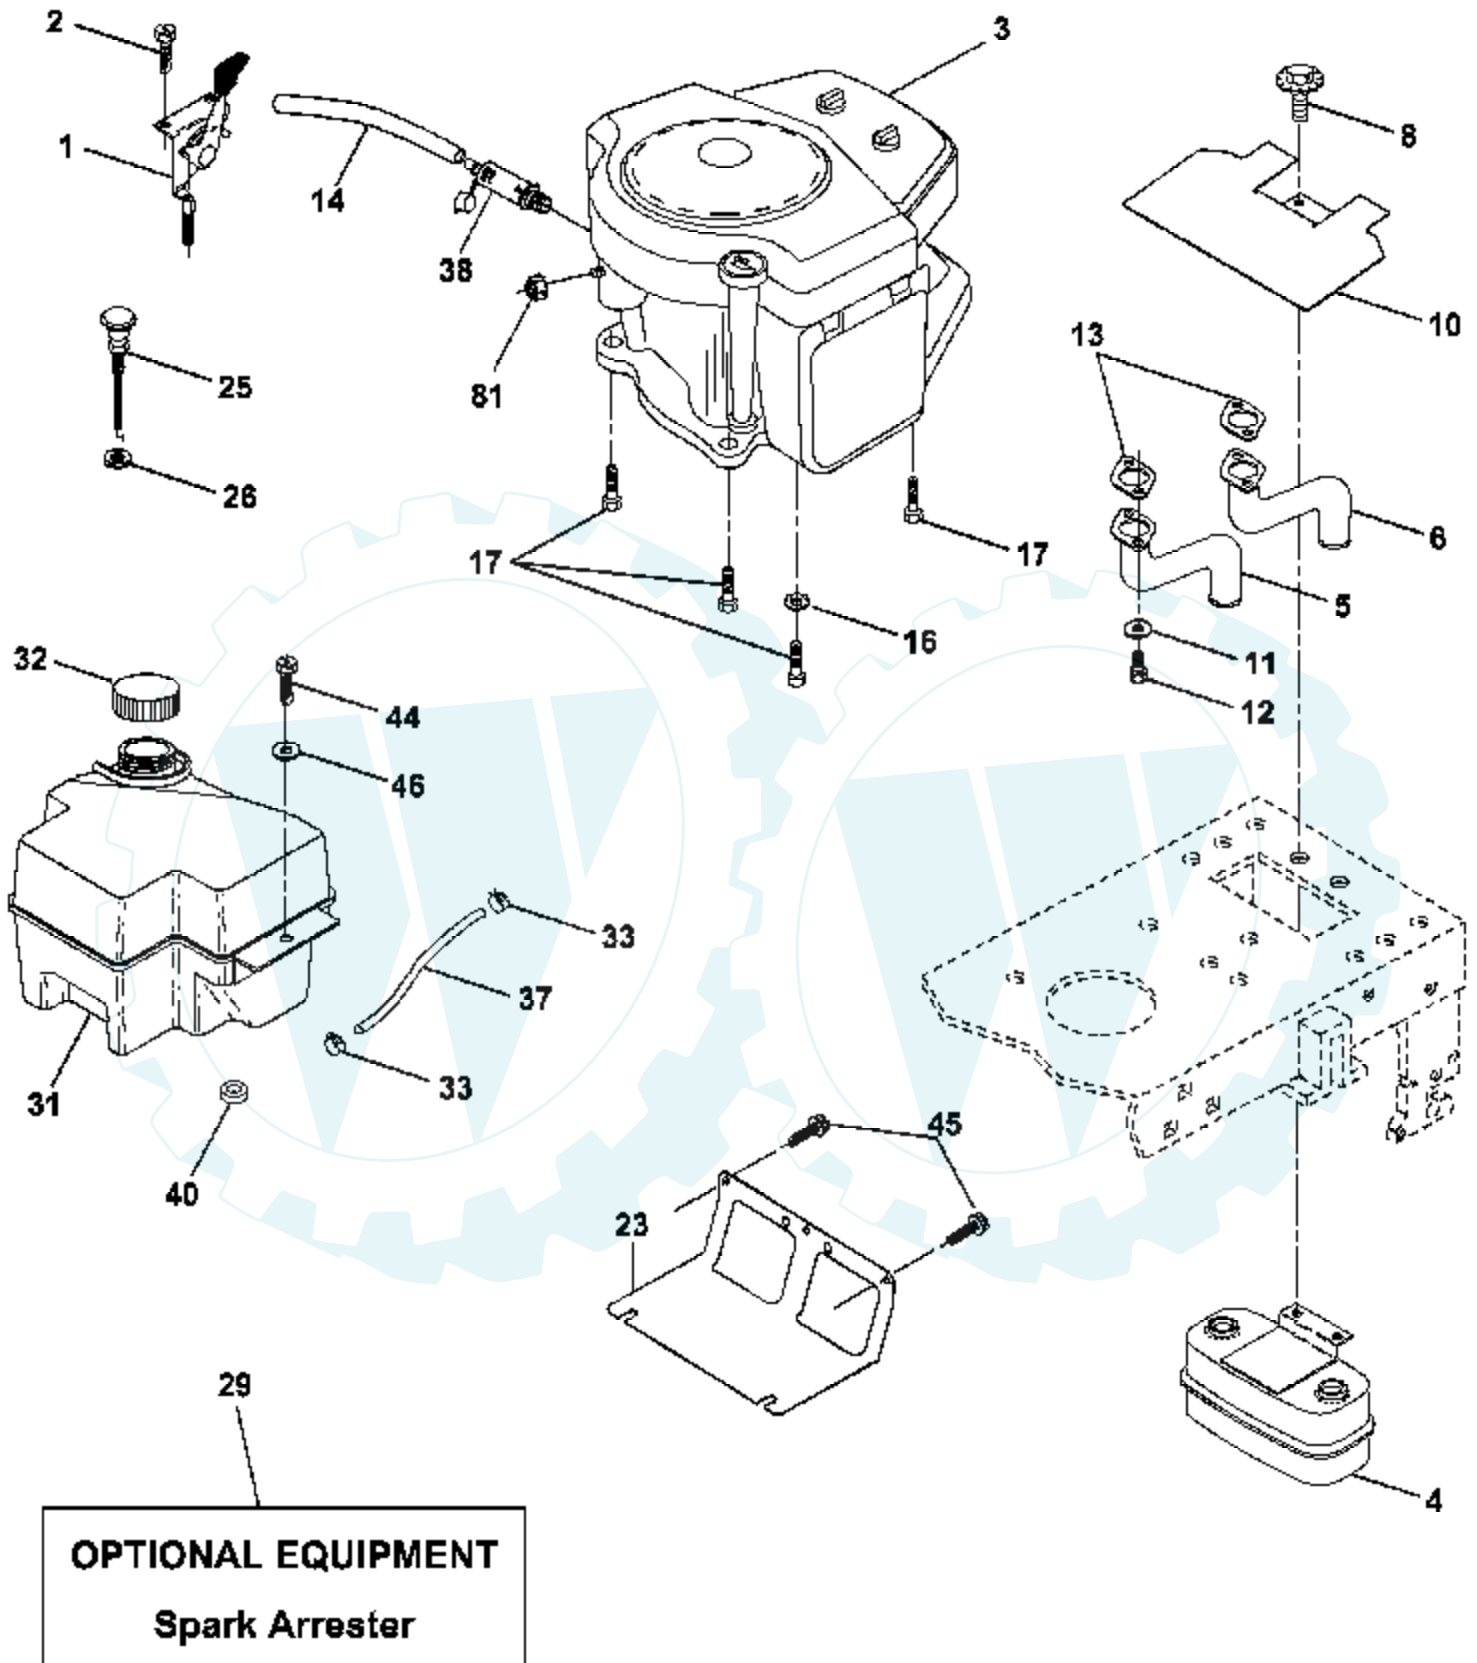

Ref #	Part Number	Qty	Description
89	169373X428		Console, Hydro
95	170201		Control Asm Bypass Hydro
96	4497H		Retainer Spring 1" Zinc/Cad
116	72140608		Bolt Rdhd Sq Neck 3/8-16 x 1
120	73900600		Nut Lock Flg. 3/8-16
150	165850		Bushing Bellcrank Grd Drive
151	19133210		Washer 13/32 x 2 x 10 Ga.
156	166002		Washer Srrted 5/16 ID x 1.125
158	165589		Bracket Shift Mount
159	165494		Hub Tapered Flange Shift Lt
161	72140406		Bolt Rdhd Sqnk 1/4-20 x 3/4 Gr 5
162	73680400		Nut Crownlock 1/4-20 Unc
163	74780416		Bolt Hex Fin 1/4-20 Unc x 1 Gr 5
164	19091010		Washer 5/8 x .281 x 10 Ga
165	165623		Bracket Pivot Lever
166	166880		Screw 5/16-18 x 5/8
168	165492		Bolt Shoulder 5/16-18 x .561
169	165580		Plate Fastening Lt
197	169613		Nyliner Snap-In 5/8" ID
198	169593		Washer Nyl 7/8 ID x .105
199	169612		Bolt Shoulder 5/16-18 Unc
200	72140508		Bolt Rdhd Sqnk 5/16-18 Unc x 1
202	72110612		Bolt Carr Sh 3/8-16 x 1-1/2 Gr 5
212	145212		Nut Hex Flange Lock

Ref #	Part Number	Qty	Description
1	170771		Control Throt
2	17720410		Screw Hex Thd Cut 1/4-20x5/8 T
3			Engine B&S Model No.407777 (Order parts from engine manufacturer)
4	149723		Muffler Exhaust
5	159955		Exhaust Asm. Lh
6	160589		Exhaust Asm. Rh
8	171877		Bolt 5/16-18unc x 3/4 w/sems
10	162797		Heat Shield Lt
11	10040400		Washer Lock Hvy. Helical 1/4
12	71070512		Screw Hex Hd Cap 5/16-18 x 3/4
13	165391		Gasket Muffler
14	148456		Tube Drain Oil Easy
16	11050600		Washer Lock Ext Tooth 3/8
17	17490624		Screw Thdrol 3/8-16 x 1-1/2 Tytt
23	169837		Shield BRN/DBR Guard
25	145996		Control Choke
26	73920600		Nut Keps 3/8-24 UNF
29	137180		Arrestor Spark
31	174642		Tank Fuel
32	140527		Cap Fuel
33	123487X		Clamp Hose Blk
37	137040		Line Fuel
38	148315		Plug Drain Oil Easy
40	124028X		Bushing Snap Nyl Black
44	17670412		Screw Hexwsh Thdrol 1/4-20 x 3/4
45	17000612		Screw Hex wsh Thdrol 3/8-16 x 3/4
46	19091416		Washer 9/32 x 7/8 x 16 Ga.
81	73510400		Nut Keps Hex 1/4-20 unc