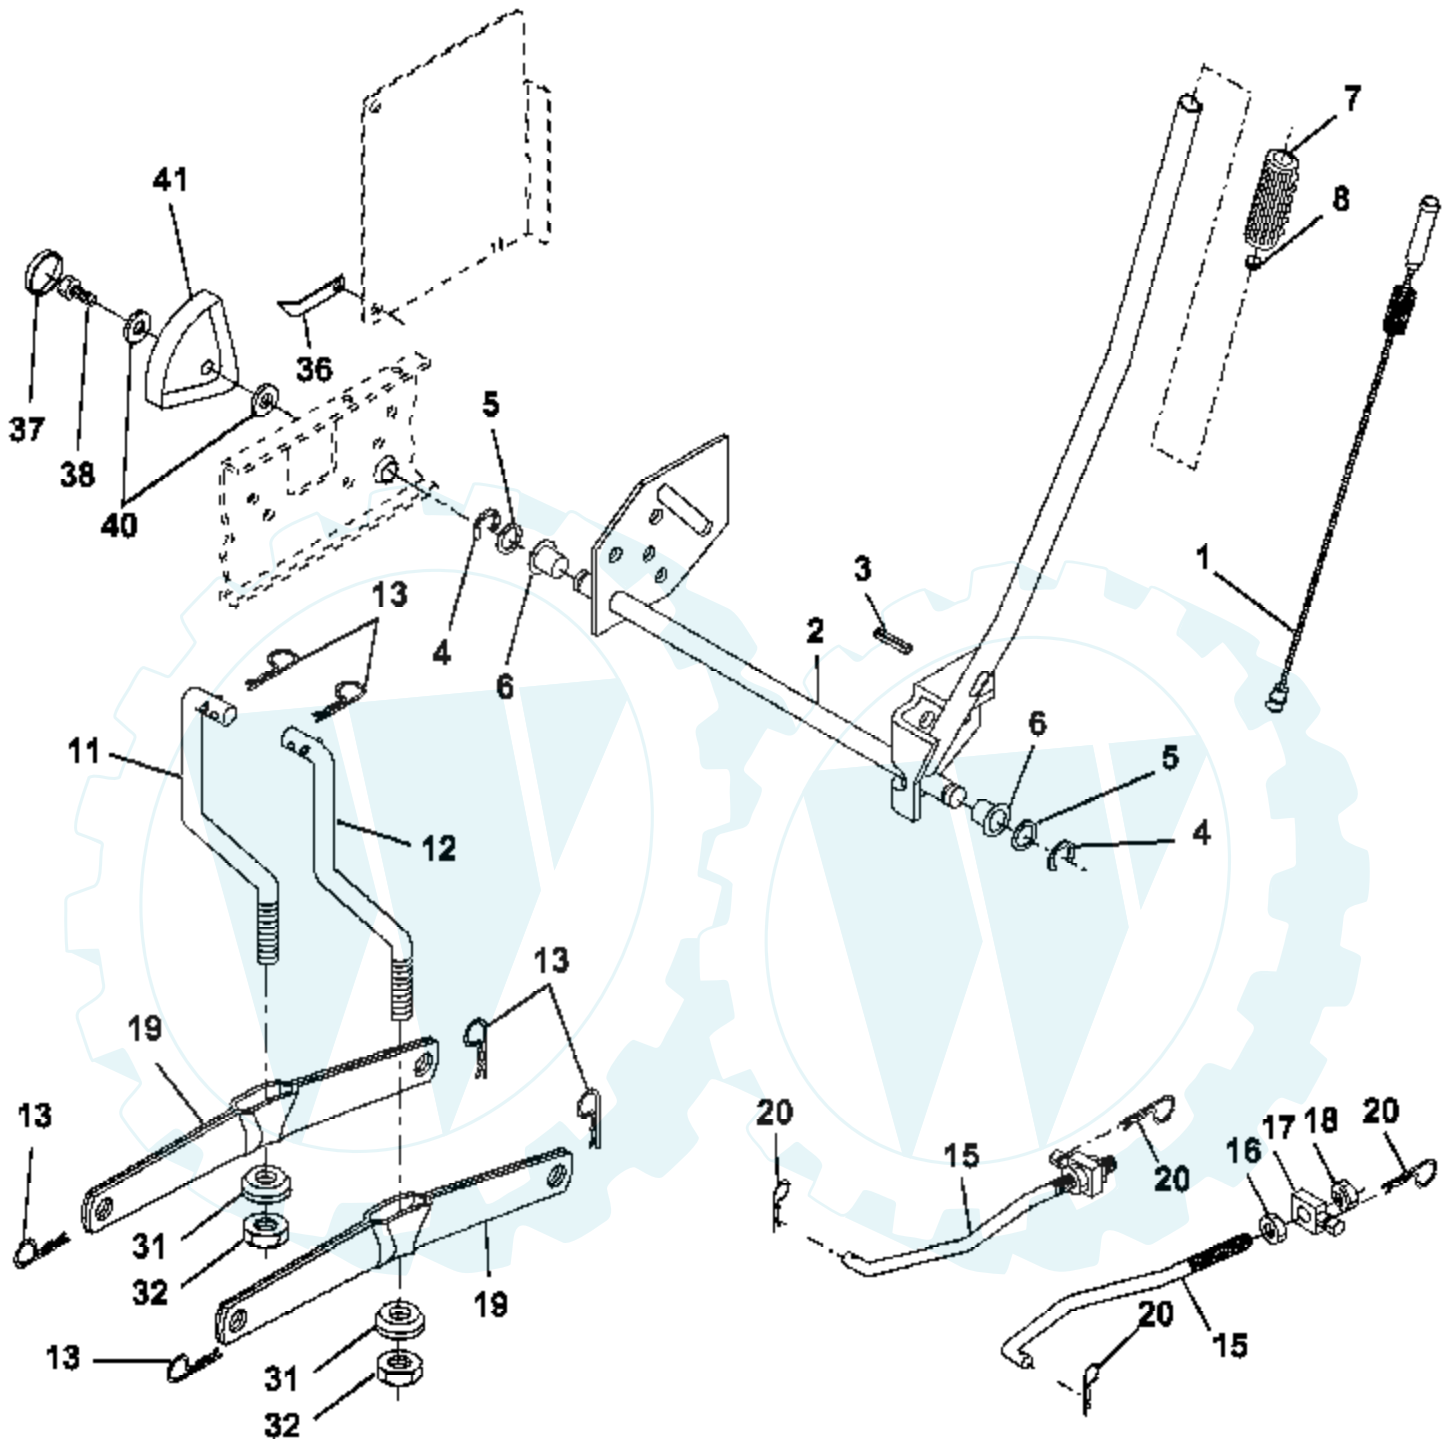

Ref #	Part Number	Qty	Description
1	159460		Wire Asm Inner/Sprg W/plunger LT
2	159471		Shaft Asm Lift RH w/Inf
3	105767X		Pin Groove 1 500 Zinc
4	12000002		E Ring #5133-62
5	19211621		Washer 21/32 X 1 X 21 Ga
6	120183X		Bearing Nylon Blk 629 Id
7	125631X		Grip Handle
8	170770		Button Plunger
11	139865		Link Lift LH Fixed Length
12	139866		Link Lift RH Fixed Length
13	4939M		Retainer Spring
15	173288		Link Front
16	73350800		Nut Jam Hex 1/2-13 Unc
17	130171		Trunnion Blk Zinc
18	73800800		Nut Lock W/Wsh 1/2-13 Unc
19	139868		Arm Suspension Rear
20	163552		Retainer Spring
31	169865		Bearing Pvt Lift
32	73540600		Nut Crownlock 3/8 - 24
36	155097		Pointer Height Indicator
37	123935X		Plug Hole Blk. 1.485/1.515 Dia.
38	17060516		Screw 5/16-18 x 1
40	19112410		Washer 11/32 x 1-1/210 Ga.
41	155098		Indicator Height STLT