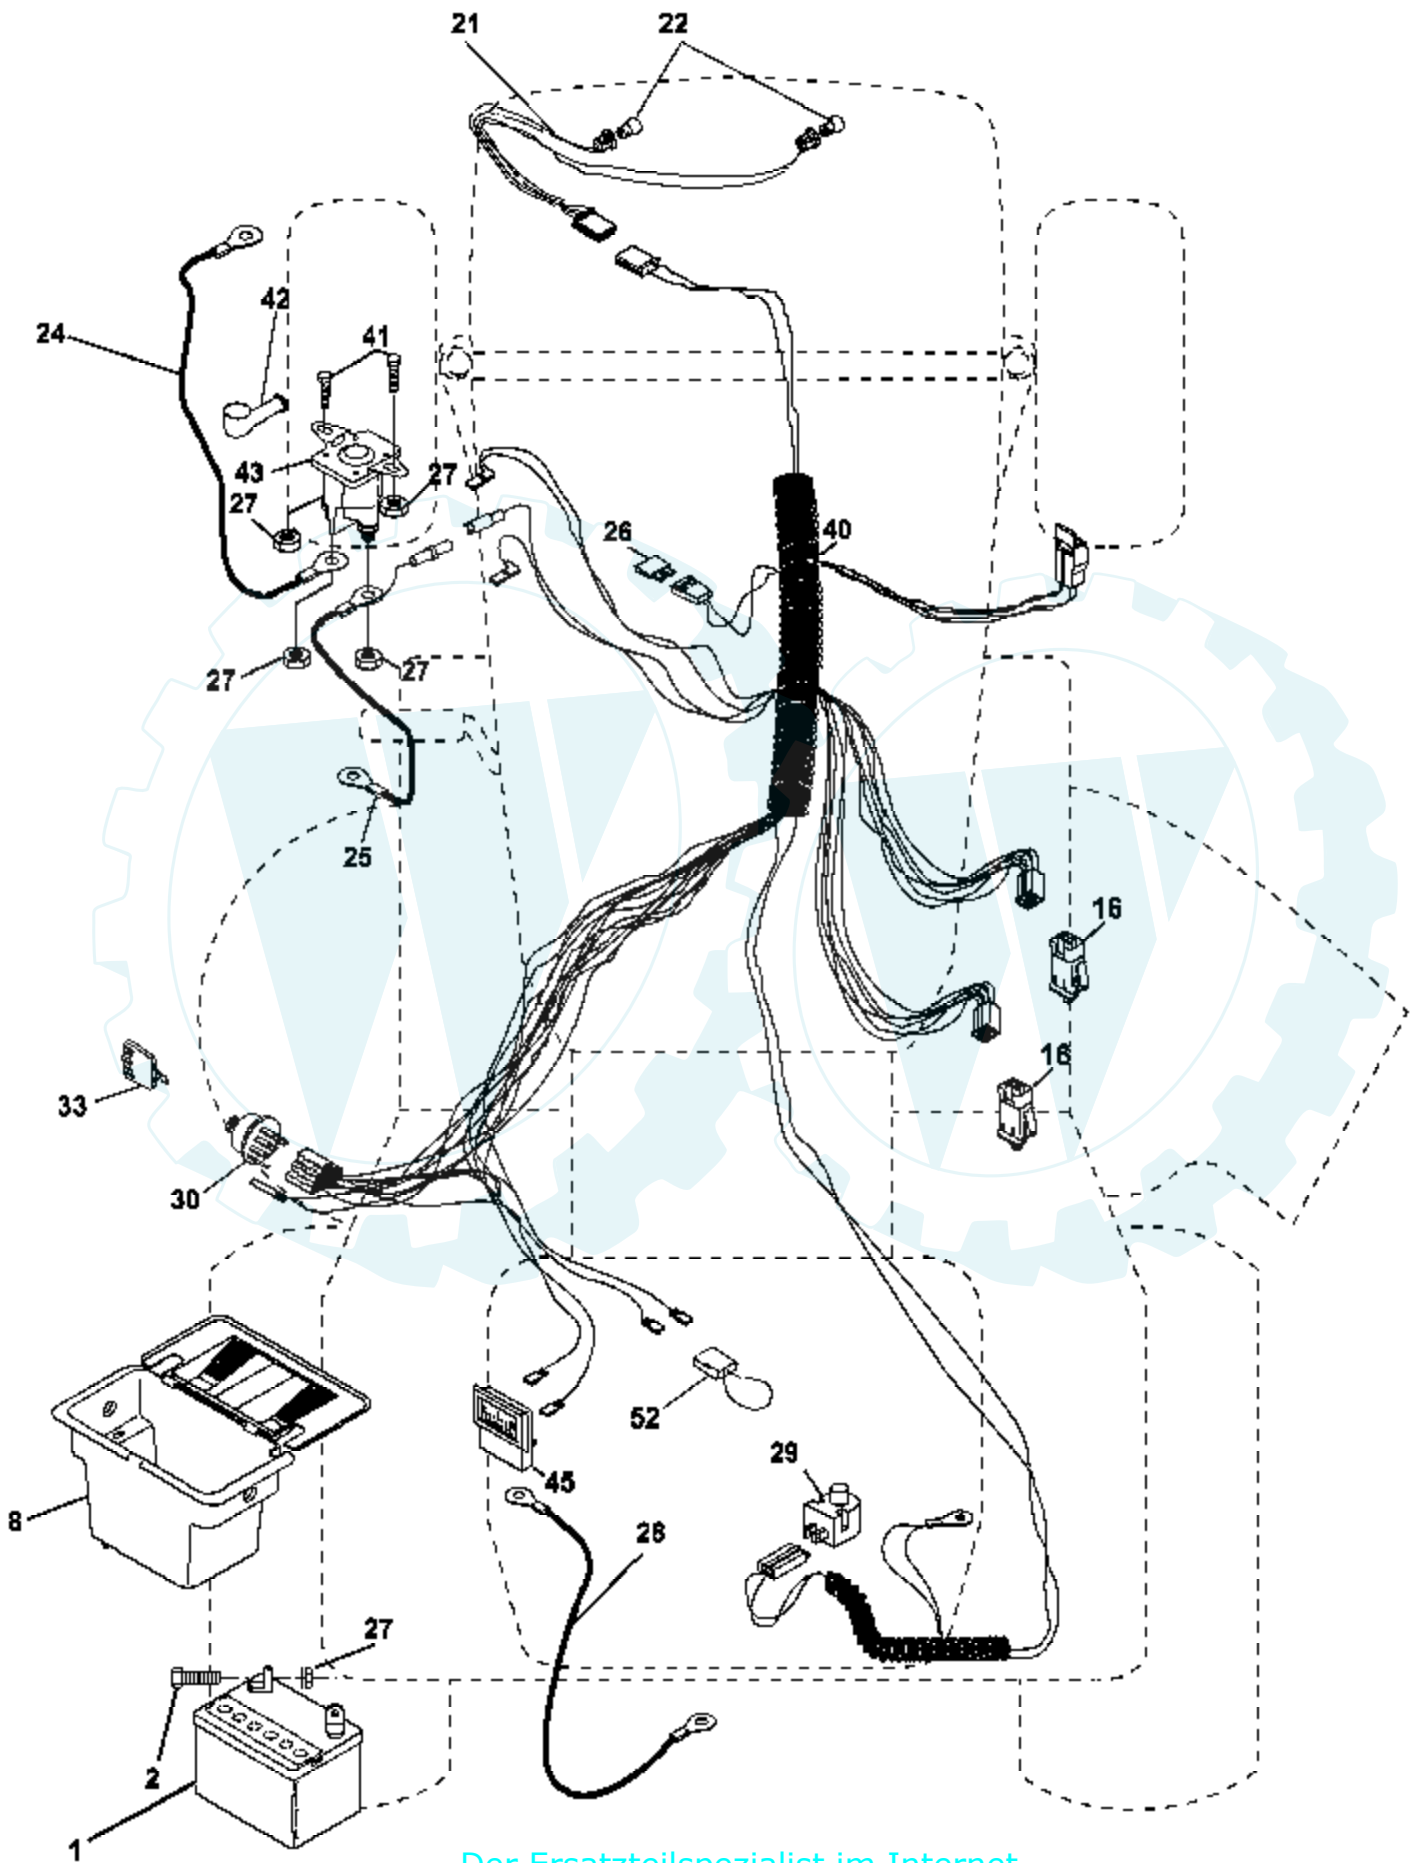

Ref #	Part Number	Qty	Description
1	163465		Battery
2	74760412		Bolt Hex Hd 1/4-20unc X 3/4
8	156417		Case Battery Mech Hinge
16	153664		Switch Interlock Push-In
21	166181		Harness Socket Light
22	4152J		Bulb, Light # 1156
24	4799J		Cable Battery
25	146147		Cable Battery 6 Ga Red w/16 wire
26	175158		Fuse 20 Amp
27	73510400		Nut Keps Hex 1/4-20 Unc
28	4207J		Cable Ground 6ga 12 black
29	121305X		Switch Plunger Nc Gray
30	175566		Switch Ign
33	140401		Key Ign Molded Generic
40	170217		Harness Ign
41	71110408		Bolt Fin Hex 1/4-20unc x 1/2
42	131563		Cover Terminal Red
43	175141		Solenoid
45	121433X		Ammeter Rectangular
52	141940		Protection Loop