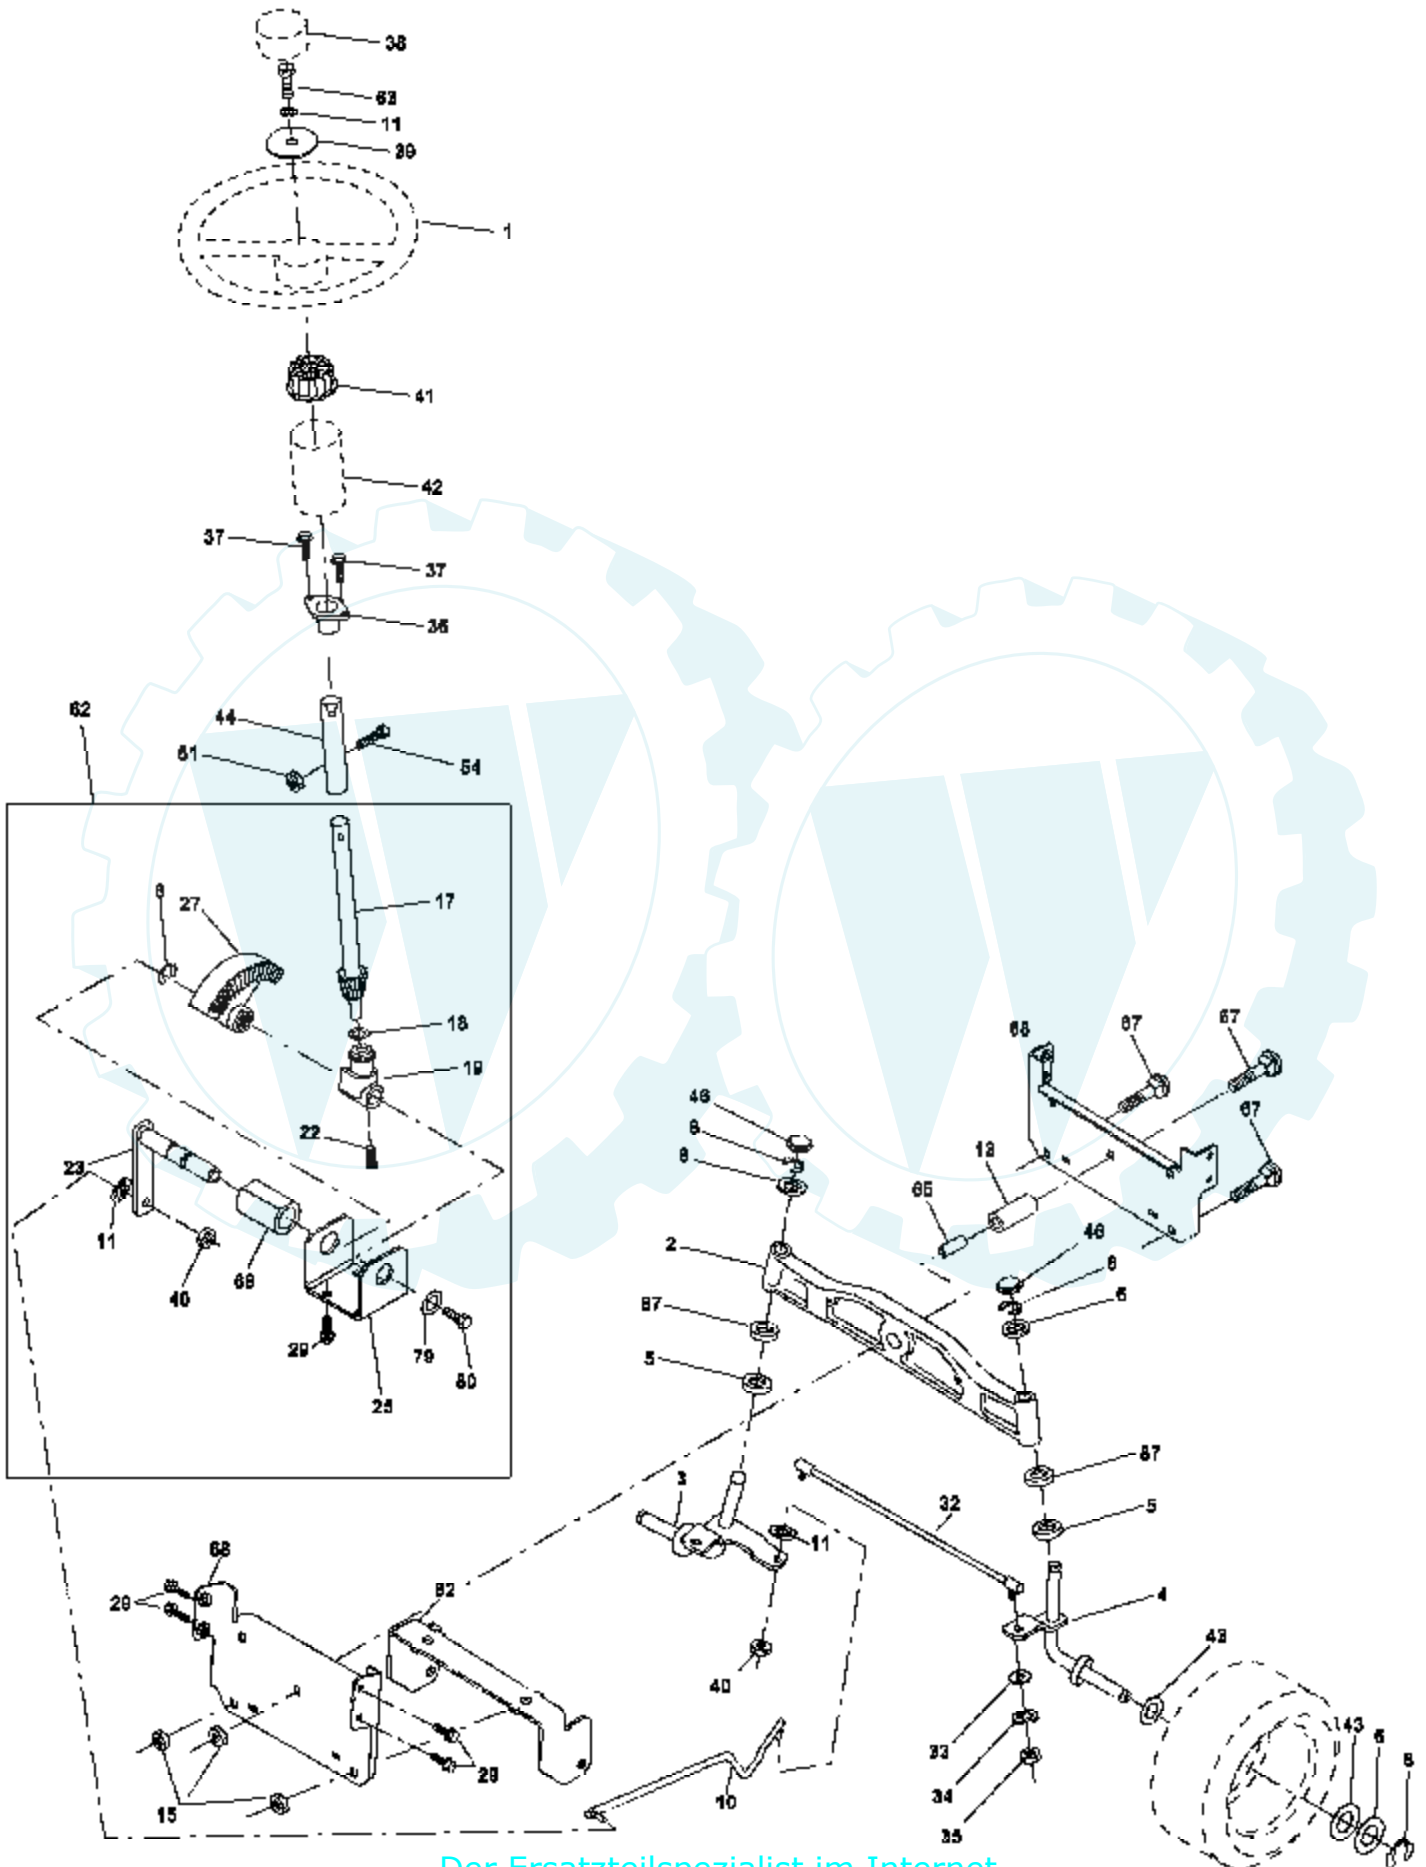

Ref #	Part Number	Qty	Description
1	159460		Wire Asm Inner/Sprg W/plunger LT
2	159471		Shaft Asm Lift RH w/Inf
3	105767X		Pin Groove 1 500 Zinc
4	12000002		E Ring #5133-62
5	19211621		Washer 21/32 X 1 X 21 Ga
6	120183X		Bearing Nylon Blk 629 Id
7	125631X		Grip Handle
8	170770		Button Plunger
11	139865		Link Lift LH Fixed Length
12	139866		Link Lift RH Fixed Length
13	4939M		Retainer Spring
15	173288		Link Front
16	73350800		Nut Jam Hex 1/2-13 Unc
17	130171		Trunnion Blk Zinc
18	73800800		Nut Lock W/Wsh 1/2-13 Unc
19	139868		Arm Suspension Rear
20	163552		Retainer Spring
31	169865		Bearing Pvt Lift
32	73540600		Nut Crownlock 3/8 - 24
36	155097		Pointer Height Indicator
37	123935X		Plug Hole Blk. 1.485/1.515 Dia.
38	17060516		Screw 5/16-18 x 1
40	19112410		Washer 11/32 x 1-1/210 Ga.
41	155098		Indicator Height STLT

**IGNITION SWITCH**

POSITION	CIRCUIT	"MAKE"
OFF	M+G+A1	NONE
RUN/LIGHT	B+A1	A2+L
RUN	B+A1	NONE
START	B + S + A1	NONE

**HEADLIGHTS**

NON-REMOVABLE CONNECTIONS

REMOVABLE CONNECTIONS

**WIRING INSULATED CLIPS**

**NOTE:** IF WIRING INSULATED CLIPS WERE REMOVED FOR SERVICING OF UNIT, THEY SHOULD BE REPLACED TO PROPERLY SECURE YOUR WIRING.

Ref #	Part Number	Qty	Description
1	171683		Seat
2	140551		Bracket Pivot Seat 8 720
3	71110616		Bolt Fin Hex 3/8-16unc X 1
4	19131610		Washer 13/32 X 1 X 10 Ga
5	145006		Clip Push-In
6	73800600		Nut Hex w/Ins. 3/8-16 Unc
7	124181X		Spring Seat Cprsn 2 250 Blk Zi
8	17000616		Screw 3/8-16 x 1.5 Smgml
9	19131614		Washer 13/32 X 1 X 14 Ga.
10	174894		Pan Seat
11	166369		Knob Seat
12	121246X		Bracket Mounting Switch
13	121248X		Bushing Snap Blk Nyl 50 Id
14	72050412		Bolt Rdhd Sqnk 1/4-20 x 1-1/2
15	134300		Spacer Split 28 x 88
16	121250X		Spring Cprsn
17	123976X		Nut Lock 1/4 Lge Flg Gr 5 Zinc
21	171852		Bolt Shoulder 5/16-18 Unc
22	73800500		Nut Hex Lock W/Ins 5/16-18
24	19171912		Washer 17/32 X 1-3/16 X 12 Ga.
25	127018X		Bolt Shoulder 5/16-18 X 62