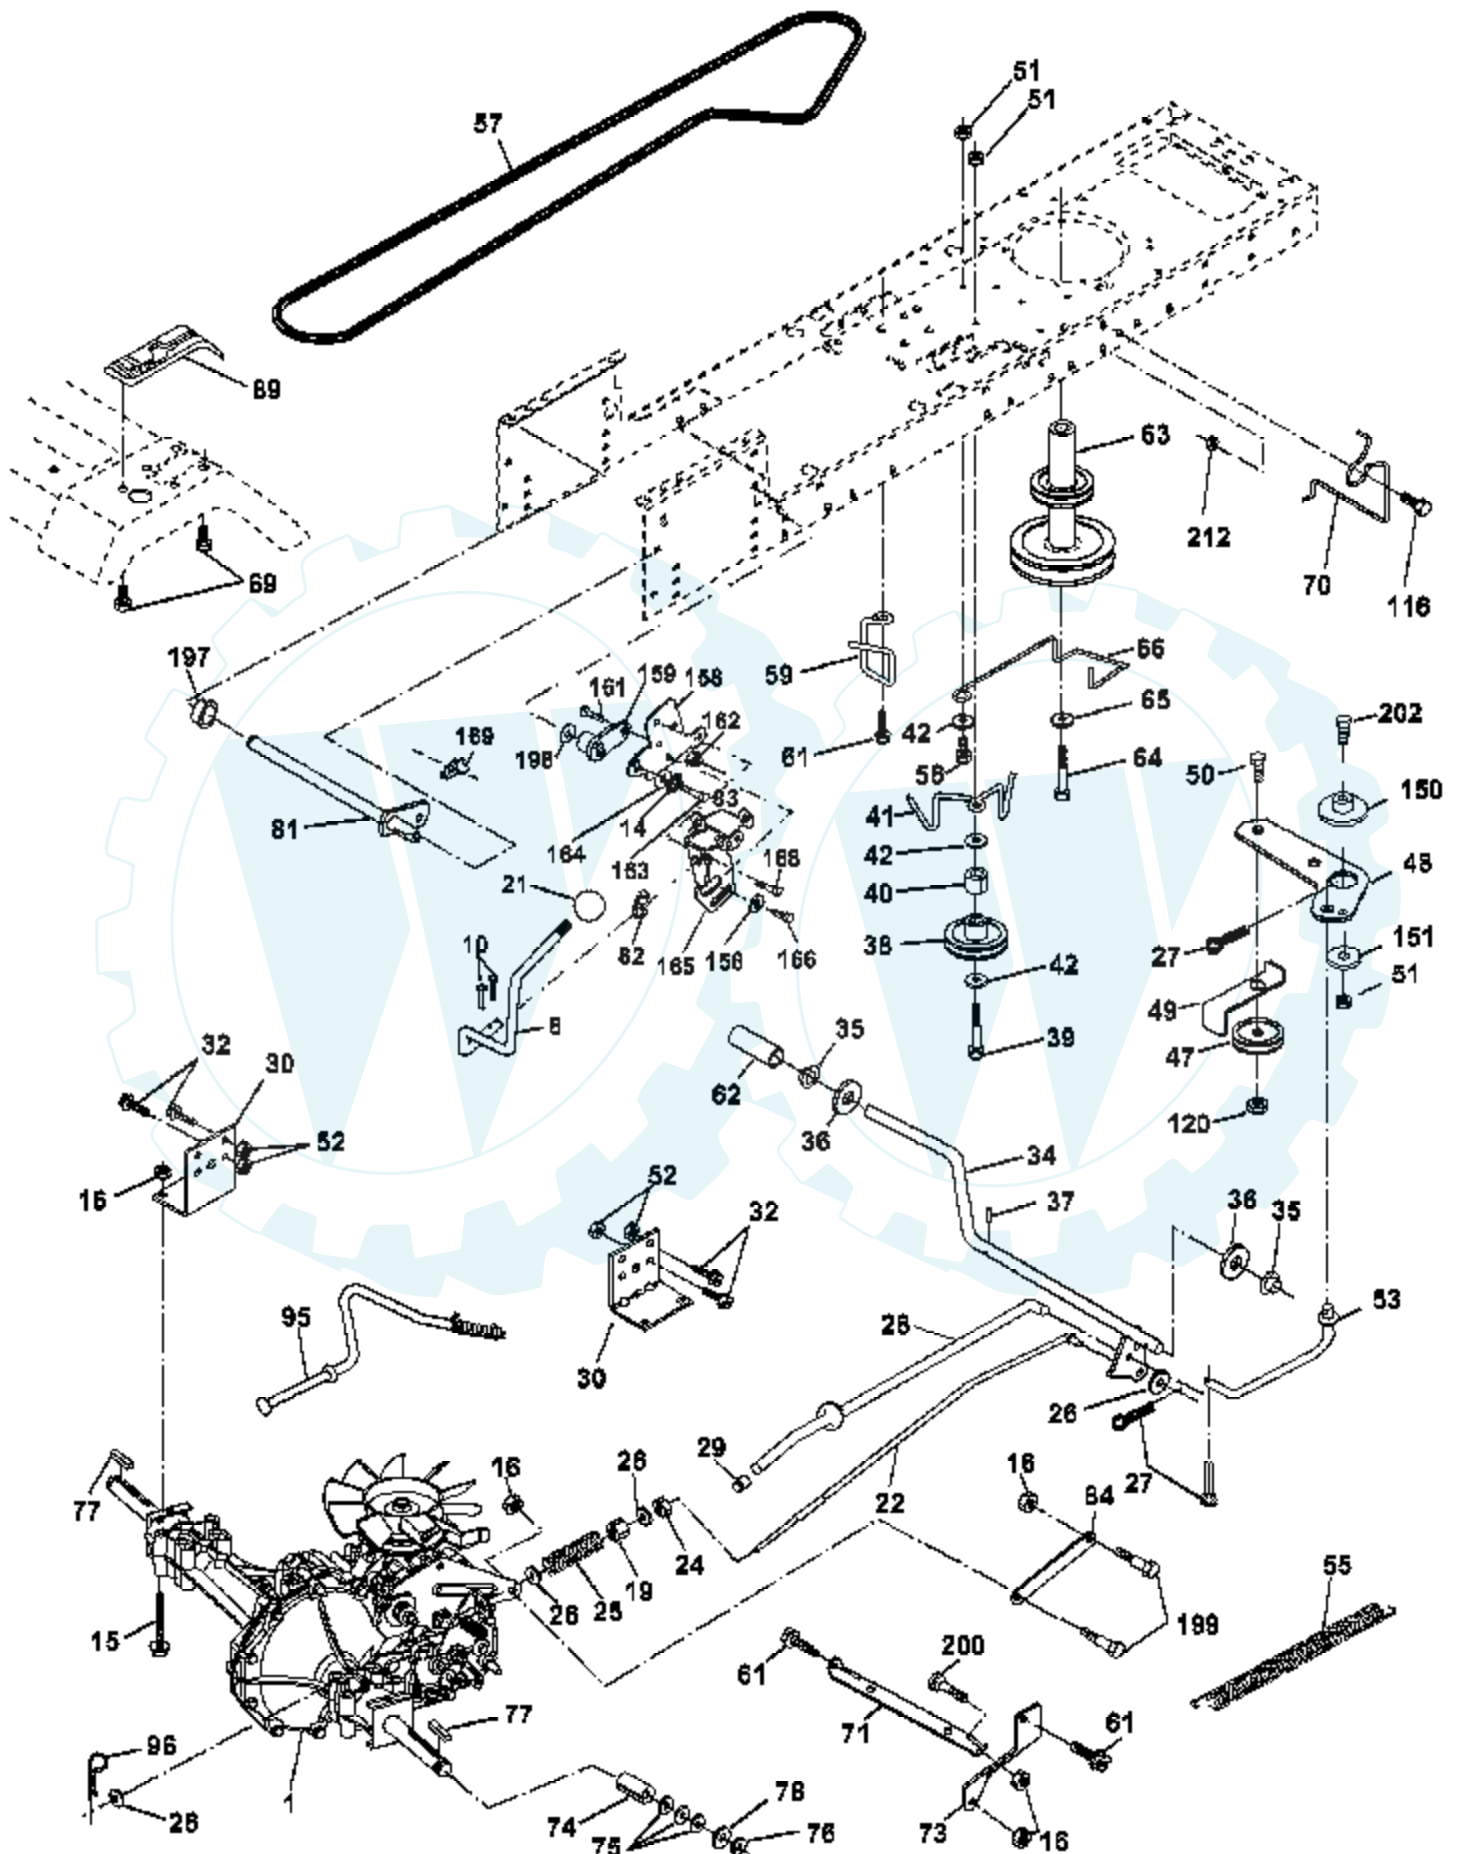

Ref #	Part Number	Qty	Description
1			Transaxle Hydro Gear 314-0510 (Order Parts From Transaxle Manufacturer)
8	165619		Rod Shift Hydro LT
10	76020416		Pin Cotter 1/8 x 1 CAD
14	10040400		Washer Lock Hvy Helical
15	74490544		Bolt, Hex FLGHD 5/16-18 Gr. 5
16	73800500		Nut Lock Hex W/Ins 5/16-18 Unc P
19	73800600		Nut Lock Hex W/Wsh 3/8-16 Unc
21	140845		Knob, Round 1/2-13
22	169498		Rod, Brake Hydro
24	73350600		Nut
25	106888X		Spring, Brake Rod
26	19131316		Washer
27	76020412		Pin Cotter 1/8 x 3/4 CAD.
28	145204		Rod, Parking Brake
29	71673		Cap, Parking Brake
30	169592		Bracket, Transaxle
32	74760512		Bolt Hex Hd 5/16-18 Unc x 3/4
34	155071		Shaft, Foot Pedal
35	120183X		Bearing, Nylon
36	19211616		Washer
37	1572H		Pin, Roll
38	131494		Pulley, Idler, Flat
39	74760644		Bolt
40	4470J		Spacer, Split
41	165838		Keeper, Belt Idler
42	19131312		Washer 13/32 x 13/16 x 12 Gauge
47	127783		Pulley, Idler, V-Groove
48	154407		Bellcrank Clutch Grnd Drv STL
49	123205X		Retainer, Belt
50	74760624		Bolt
51	73680600		Nut Crownlock 3/8-16 UNC
52	73680500		Nut Crownlock 5/16-18 UNC
53	105710X		Link, Clutch
55	105709X		Spring, Return, Clutch
56	74760620		Bolt Fin Hex 3/8-16 UNC x 1-1/4
57	140294		V-Belt, Ground Drive
59	169691		Keeper, Center Span
61	17060612		Screw Thdrol. 3/8-16 x .75
62	8883R		Cover, Pedal
63	140186		Pulley, Engine
64	71170764		Bolt, Hex
65	10040700		Washer
66	154778		Keeper Belt Engine
69	142432		Screw
70	134683		Guide Belt
71	169183		Strap Torque Lh Hydro
73	169182		Strap Torque Rh Hydro
74	137057		Spacer, Axle
75	121749X		Washer 25/32 x 1-1/4 x 16 Gauge
76	12000001		E-Ring
77	123583X		Key, Square
78	121748X		Washer 25/32 x 1-5/8 x 16 Gauge
81	165596		Shaft Asm. Cross Hydro
82	123782X		Spring Torsion T/A
83	19171216		Washer 17/32 x 3/4 x 16 Ga.
84	169594		Link Transaxle