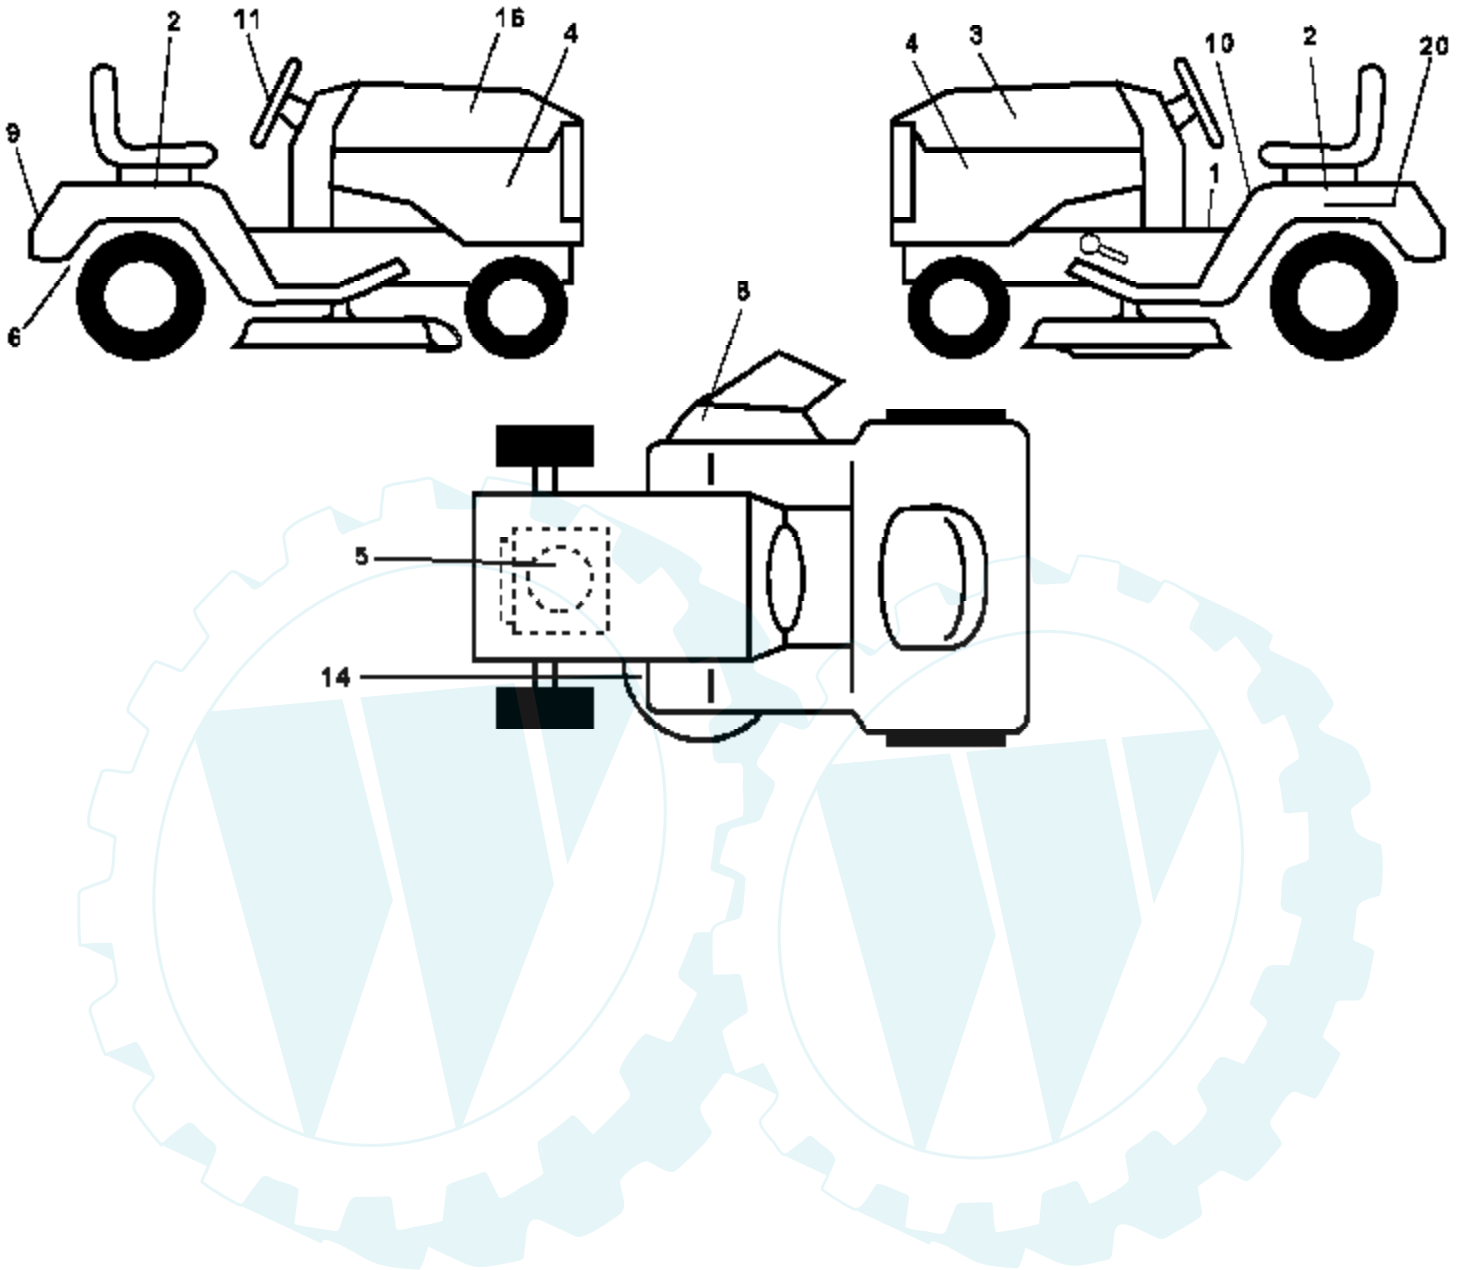

Ref #	Part Number	Qty	Description
1	157032		Decal Oper
2	176303		Decal Fender Auto
3	176308		Decal Hood LH
4	177020		Decal Side Panel Logo
5	170851		Decal HP Engine
6	169210		Decal By Pass Lt Hydro
8	170563		Decal Mower Warn Keep Hand Away
9	172740		Decal Fender Logo
10	157140		Decal Fender Danger E/F
11	172743		Decal Ins Strg Whl
14	160396		Decal V-Belt Schematic
16	176307		Decal Hood Rh
20	145005		Decal Bat Dan/Psn
	133671		Pad Footrest
	138311		Decal Handle Lft Height Adjust
	173587		Decal Fend Reflector Rh
	173589		Decal Fend Reflector Lh
	177552		Manual Owner's (English)
	177553		Manual Owner's (French)