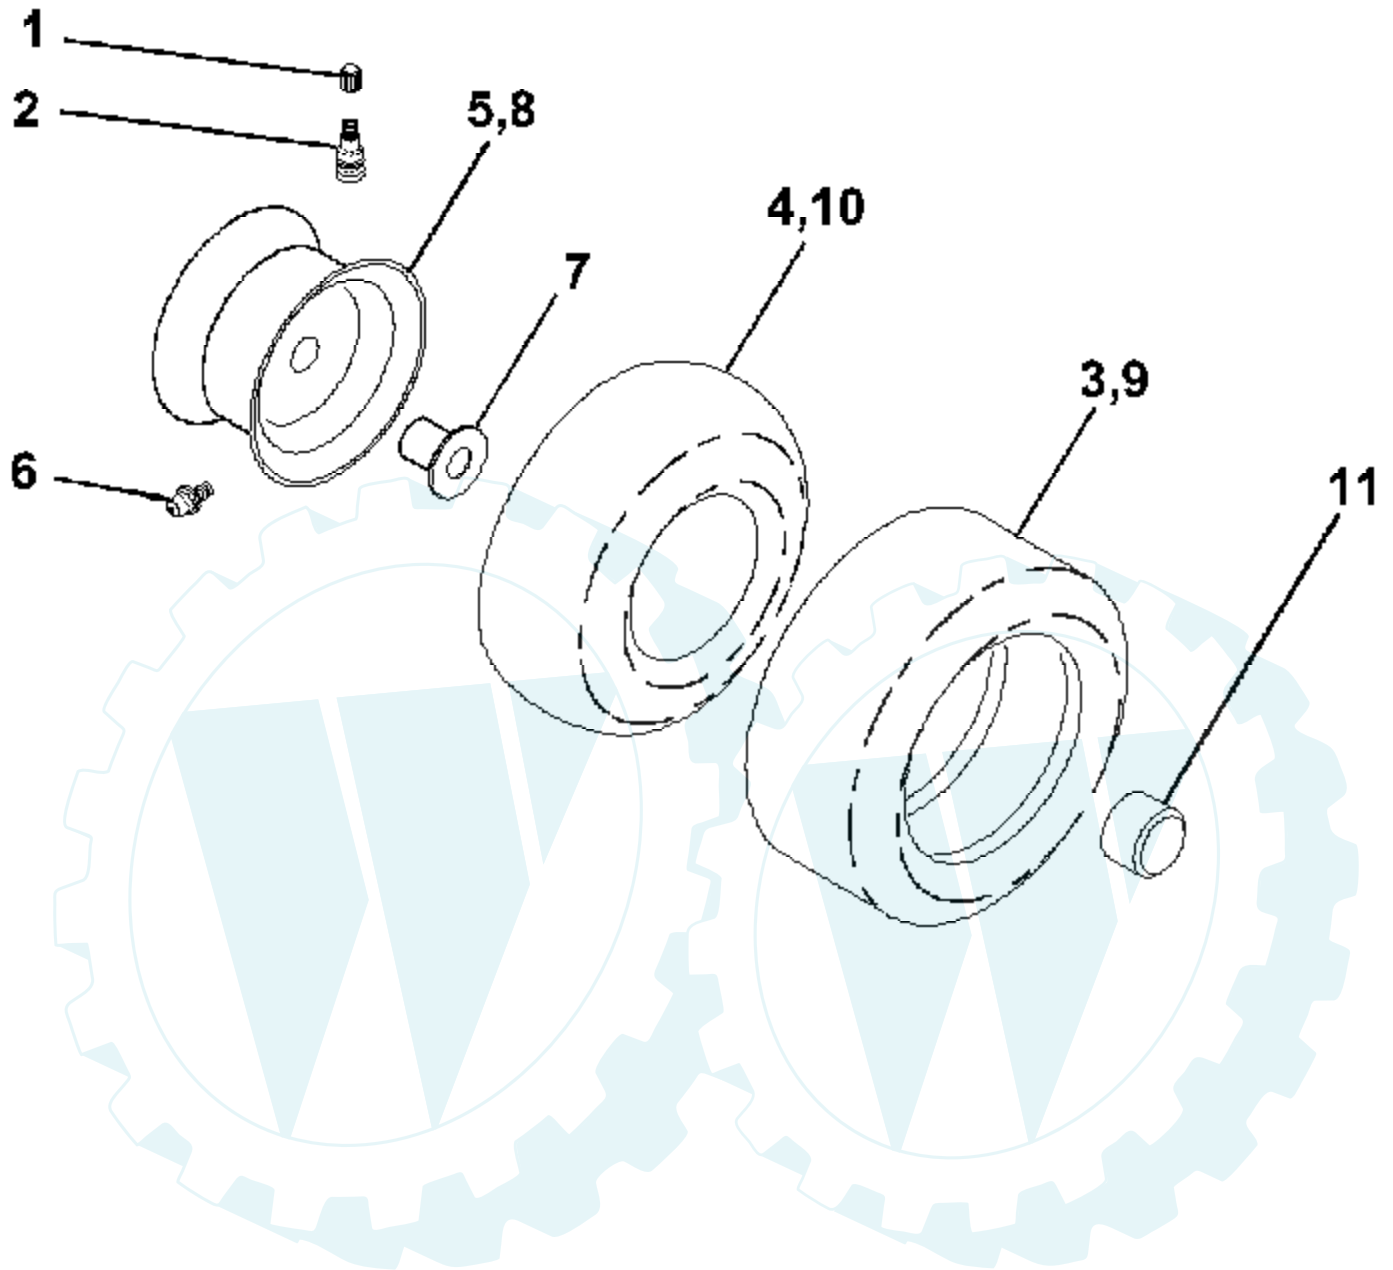

Ref #	Part Number	Qty	Description
1	59192		Cap Valve Tire
2	65139		Stem Valve
3	170455		Tire F T 15 X 6 0 - 6 Service
4	59904		Tube Front (Service Item Only)
5	106732X421		Rim Asm 6" front Service
6	278H		Fitting Grease (Front Wheel Only)
7	9040H		Bearing Flange (Front Wheel Only)
8	106108X421		Rim Asm 8" rear Service
9	170456		Tire R T 20x10-8 Service
10	7152J		Tube Rear (Service Item Only)
11	104757X428		Cap Axle Blk 1 50 X 1 00
	144334		Sealant, Tire (10 oz. Tube)