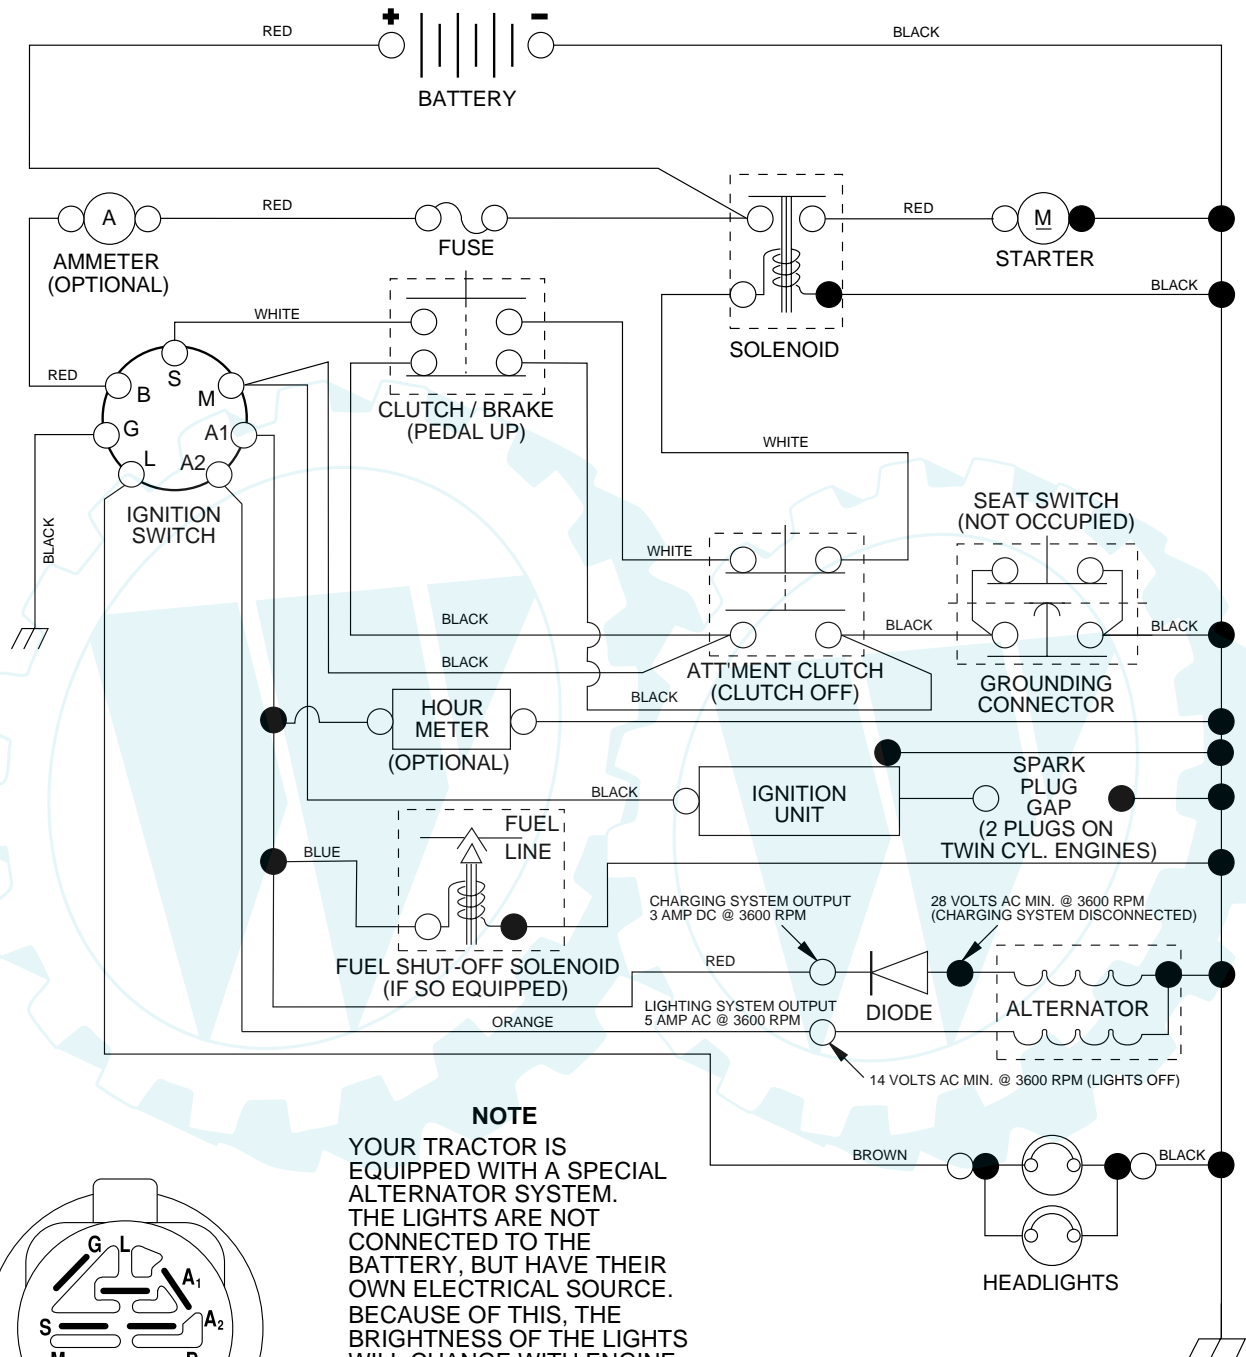

**SCHEMATIC**

**NOTE**

YOUR TRACTOR IS EQUIPPED WITH A SPECIAL ALTERNATOR SYSTEM. THE LIGHTS ARE NOT CONNECTED TO THE BATTERY, BUT HAVE THEIR OWN ELECTRICAL SOURCE. BECAUSE OF THIS, THE BRIGHTNESS OF THE LIGHTS WILL CHANGE WITH ENGINE SPEED. AT IDLE THE LIGHTS WILL DIM. AS THE ENGINE IS SPEEDED UP, THE LIGHTS WILL BECOME THEIR BRIGHTEST.

**IGNITION SWITCH**

POSITION	CIRCUIT	"MAKE"
OFF	M+G+A1	NONE
RUN/LIGHT	B+A1	A2+L
RUN	B+A1	NONE
START	B + S + A1	NONE

**WIRING INSULATED CLIPS**

**NOTE:** IF WIRING INSULATED CLIPS WERE REMOVED FOR SERVICING OF UNIT, THEY SHOULD BE REPLACED TO PROPERLY SECURE YOUR WIRING.