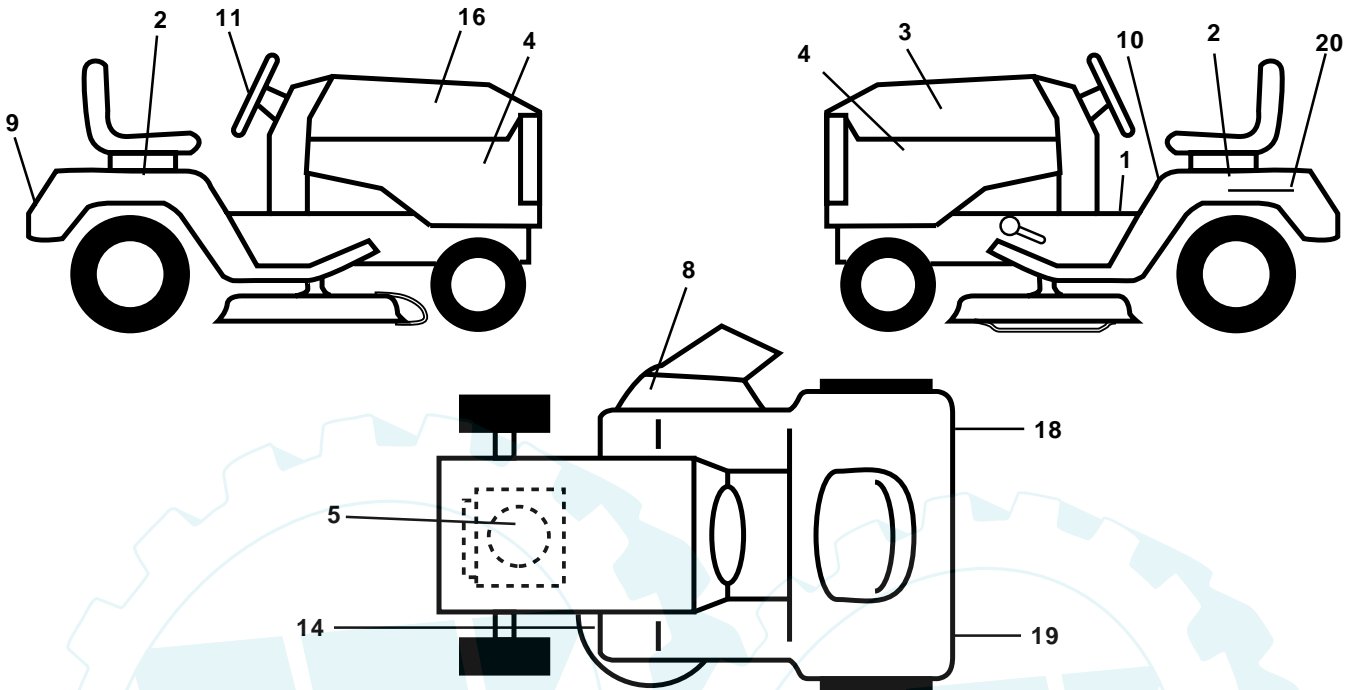

TRACTOR - - MODEL NUMBER PR2042STA

DECALS

KEY NO.	PART NO.	DESCRIPTION
1	156369	Decal Oper
2	172742	Decal Fender Side Lh
3	172738	Decal Hood LH
4	173296	Decal Side Panel Logo
5	170858	Decal HP Engine
8	170563	Decal Warning Multi-Language
9	172740	Decal Fender Logo
10	157140	Decal Fender Danger E/F
11	172743	Decal Ins Strg Whl

KEY NO.	PART NO.	DESCRIPTION
14	160396	Decal V-Belt Schematic
16	172737	Decal Hood Rh
18	173587	Decal Fender Reflector RH
19	173589	Decal Fender Reflector LH
20	145005	Decal Bat Dan/Psn
--	133671	Pad Footrest
--	138311	Decal Handle Lft Height Adjust
--	173376	Manual Owner's (English)
--	173377	Manual Owner's (French)