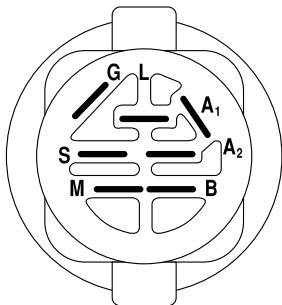

**SCHEMATIC**

**NOTE**

YOUR TRACTOR IS EQUIPPED WITH A SPECIAL ALTERNATOR SYSTEM. THE LIGHTS ARE NOT CONNECTED TO THE BATTERY, BUT HAVE THEIR OWN ELECTRICAL SOURCE. BECAUSE OF THIS, THE BRIGHTNESS OF THE LIGHTS WILL CHANGE WITH ENGINE SPEED. AT IDLE THE LIGHTS WILL DIM. AS THE ENGINE IS SPEEDED UP, THE LIGHTS WILL BECOME THEIR BRIGHTEST.

**IGNITION SWITCH**

POSITION	CIRCUIT	"MAKE"
OFF	M+G+A1	NONE
RUN/LIGHT	B+A1	A2+L
RUN	B+A1	NONE
START	B + S + A1	NONE

**WIRING INSULATED CLIPS**

**NOTE:** IF WIRING INSULATED CLIPS WERE REMOVED FOR SERVICING OF UNIT, THEY SHOULD BE REPLACED TO PROPERLY SECURE YOUR WIRING.

NON-REMOVABLE CONNECTIONS

REMOVABLE CONNECTIONS