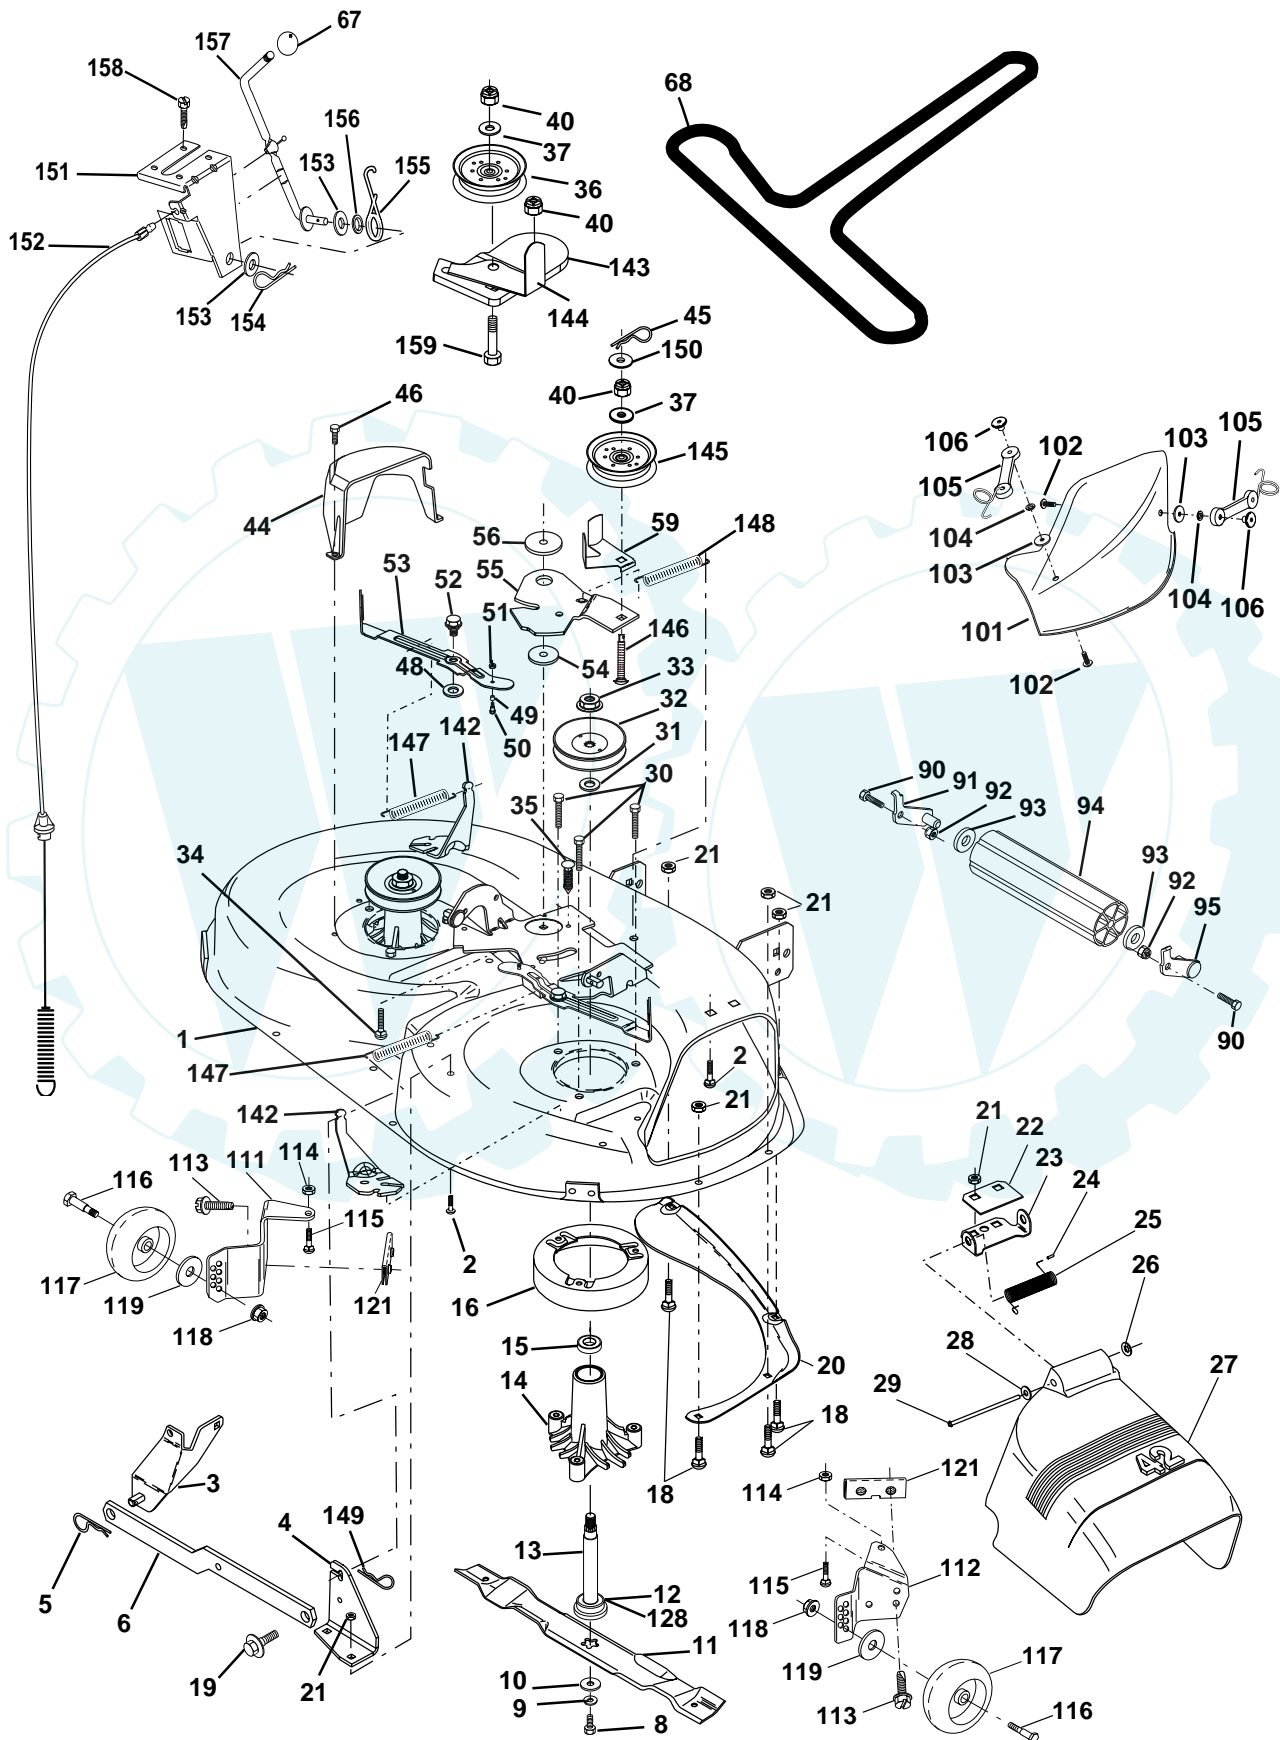

REPAIR PARTS

www.ersatzteil-service.de

TRACTOR - - MODEL NUMBER PR2042STA

MOWER DECK

TRACTOR - - MODEL NUMBER PR2042STA

MOWER DECK

KEY NO.	PART NO.	DESCRIPTION	KEY NO.	PART NO.	DESCRIPTION
1	165892	Mower Deck Assembly, 42"	67	171598	Knob
2	72140506	Bolt	68	144959	V-Belt, 42" Mower
3	138017	Bracket Asm Fr. Sway Bar 3/42	90	74760616	Bolt Fin Hex 3/8-16 Unc x 1
4	165460X421	Bracket Asm Deck 42" Sway Bar	91	132274	Bracket Asm. Noseroller LH
5	4939M	Retainer Spring	92	73800600	Nut, Lock, Hex W/Ins 3/8-16 UNC
6	130832	Arm, Suspension, Rear	93	19171416	Washer 17/32 x 7/8 x 16 Ga.
8	850857	Bolt 3/8-24 x 25 Grade 8 patched	94	132264	Roller, Nose
9	10030600	Washer, Lock	95	132273	Bracket Asm. Noseroller RH
10	140296	Washer, Hardened	101	136420	Mulcher Cover
11	134149	Blade, Mulching 42"	102	71161010	Screw
	138498	Blade Mower 42" Hi-Lift	103	19061216	Washer, Flat
12	129895	Bearing, Ball #6204	104	10071000	Washer, Lock
13	137645	Shaft Assembly, Mandrel, Vented	105	160793	Latch Assembly
14	128774	Housing, Mandrel, Vented	106	2029J	Nut, Weld
15	110485X	Bearing, Ball, Mandrel	111	155197X421	Bracket, Gauge, Wheel LH
16	140329	Stripper, Vented Mower Deck	112	155198X421	Bracket, Gauge, Wheel RH
18	72140505	Bolt, Carriage 5/16-18 x 5/8	113	17060512	Screw 5/16 - 18 x 3/4
19	132827	Bolt, Shoulder	114	73510500	Nut, Keps 5/16 - 18 UNC
20	159770	Baffle, Vortex	115	72110504	Bolt, Carriage 5/16-18 x 1/2
21	73680500	Nut	116	4898H	Bolt, Shoulder
22	134753X421	Stiffener Bracket	117	165746	Wheel, Gauge
23	131267X421	Bracket, Deflector Mower 42"	118	73930600	Nut Centerlock 3/8-16
24	105304X	Cap, Sleeve 80 x 112 Blk Mower	119	19121414	Washer 3/8 x 7/8 x 14 Ga.
25	123713X	Spring, Torsion, Deflector 2 52	121	143723	Bracket, Extruded
26	110452X	Nut, Push Phos & Oil	128	153390	Washer, Felt
27	130968X428	Shield, Deflector 42" Blk	142	165890X421	Arm Spring Brake Mower
28	19111016	Washer 11/32 x 5/8 x 16 Gauge	143	157109X421	Bracket Arm Idler 42"
29	131491	Rod, Hinge 42" 6 75 W/G	144	173441	Keeper Belt 42" Clutch Cable
30	157722	Screw Thdrol Washer Head	145	173437	Pulley Idler Flat
31	129963	Washer, Spacer Mower Vented	146	173439	Bolt Carriage Idler
32	173436	Pulley, Mandrel	147	131335	Spring Extension
33	137266	Nut, Toplock 9/16	148	169022	Spring Return Idler
34	72110614	Bolt	149	165898	Retainer Spring Yellow
35	133835	Fastener, Christmas Tree	150	19091216	Washer 9/32 x 3/4 x 16 Ga.
36	173438	Pulley, Idler, Flat	151	169670	Bracket Clutch Cable
37	19131316	Washer 13/32 x 13/16 x 16 Gauge	152	169676	Clutch Cable 42"
40	73680600	Nut	153	169674	Washer Flat 3/8" Type B
44	140088	Guard, Mandrel, LH	154	169675	Spring Retainer
45	4497H	Retainer	155	169671	Spring Retention LVR CLTCH CAB
46	137729	Screw, Thdrol 1/4-20 x 5/8 T	156	169672	Spacer Clutch Cable
48	133944	Washer, Hardened	157	169669	Rod Clutch Cable 3/8"
49	155066	Roller Assembly, Cam Follower	158	17720410	Screw Hex Thd Cut 1/4-20 x 5/8
50	131340	Bolt, Shoulder #10-24 Grade 5	159	72140614	Bolt Rdhd Sqn 3/8-16 UNC x 1-3/4
51	69180	Locknut	--	130794	Mandrel Assembly (Includes Key Numbers 8-10, 12-15, 31 and 33)
52	139888	Bolt, Shoulder 5/16-18 UNC	--	172559	Mower Deck, Complete (Standard Deck - Order separately mulcher plate and gauge wheel components Key Nos. 101-106, and 111-121)
53	131845	Arm Assembly, Pad, Brake			
54	133943	Washer, Hardened			
55	155046X421	Arm, Idler			
56	122052X	Spacer, Retainer			
59	173442	Guard TUV Idler			

NOTE: All component dimensions given in U.S. inches
1 inch = 25.4 mm