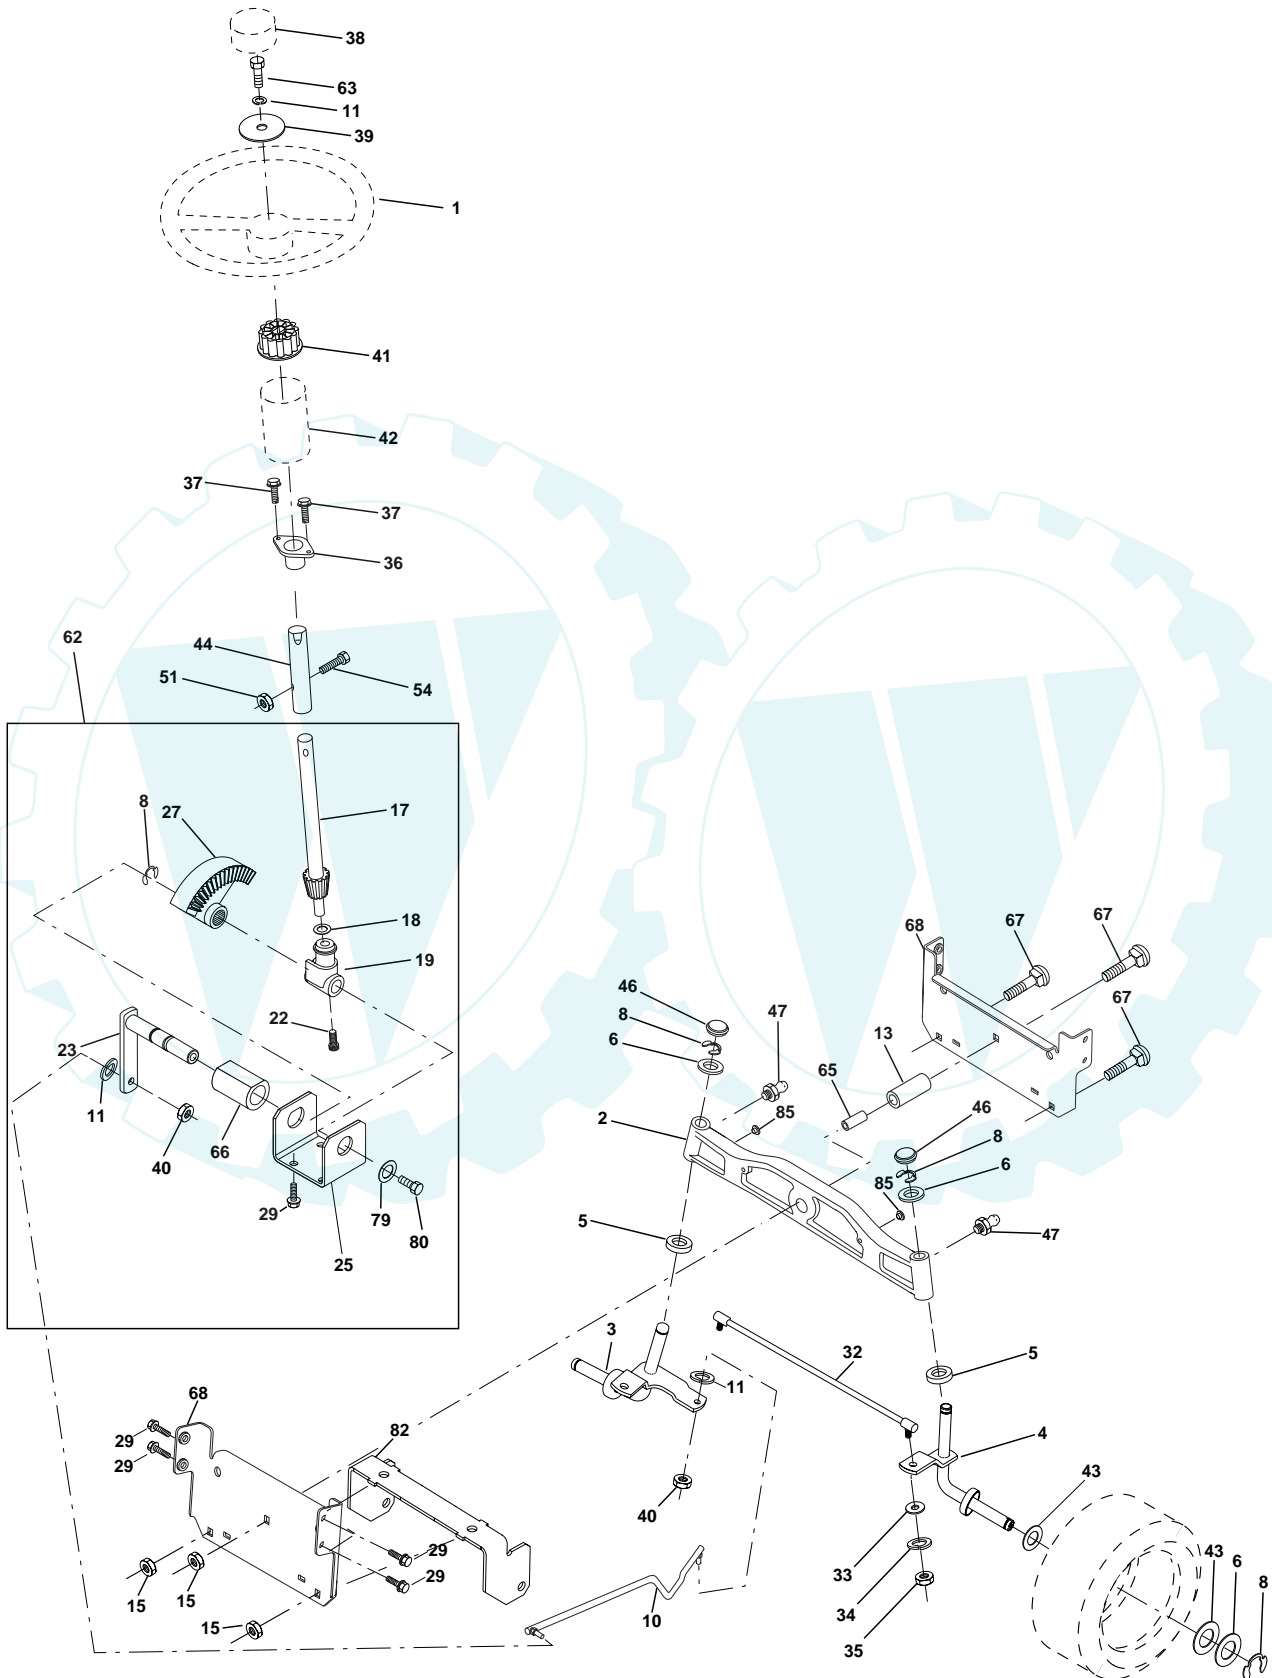

TRACTOR - - MODEL NUMBER PR2042STA

STEERING ASSEMBLY

TRACTOR - - MODEL NUMBER PR2042STA

STEERING ASSEMBLY

KEY NO.	PART NO.	DESCRIPTION
1	159944X428	Wheel Steering
2	165854	Axle Asm Stmp Dropped STLT
3	169840	Spindle Asm LH
4	169839	Spindle Asm RH
5	6266H	Bearing Race Thrust Harden
6	121748X	Washer 25/32 X 1-5/8 X 16 Ga
8	12000029	Ring Klip #t5304-75
10	169832	Link Drag
11	10040600	Washer Lock Hvy Hlcl Spr 3/8
13	136518	Spacer Brg. Axle Front
15	145212	Nut Hex Flange Lock
17	156546	Shaft Asm Strg
18	57079	Washer Thrust 515x 750x 033
19	160395	Support Shaft
22	165857	Screw Hex Wsh Hd Torx
23	165851	Shaft Asm Pittman
25	154406	Bracket Steering
27	136874	Gear Sector
28	19131416	Washer 13/32 x 7/8 x 16 Ga.
29	17060612	Screw 3/8-16x.75
32	171888	Rod Tie
33	19111216	Washer 11/32 x 3/4 x 16 Ga.
34	10040500	Washer Lock Hvy Hlcl Spr 5/16
35	73540500	Crownlock Nut 5/16-24
36	155099	Bushing Strg
37	152927	Screw
38	159946X428	Insert Cap Strg Wh Au
39	19132411	Washer 13/32 X 2-3/8 X 12 Ga
40	7810H	Lock nut
41	159945	Adaptor Wheel Strg
42	145054X428	Boot Steering Dash
43	121749X	Washer 25/32 X 1 1/4 X 16 Ga
44	153720	Extension Steering Shaft LR/LT
46	121232X	Cap Spindle Fr Top Blk
47	6855M	Fitting Grease
51	73800500	Nut Lock Hex w/Ins 5/16-18
54	74780520	Bolt Fin Hex 5/16-18 Unc x 1-1/4
62	167902	Kit, Steering Assembly Svc
63	74780616	Bolt Fin Hex 3/8-16unc x 1 Gr. 5
65	160367	Brace Axle
66	154404	Bearing Arm Pittman
67	72140618	Bolt Rdhd Sq 3/8-16 Unc x 2-1/4
68	169827	Axle, Brace
79	19132012	Washer 13/32 x 1-1/4 x 12 Ga.
80	74950612	Bolt Hex Nylon 3/8-16 x 3/4
82	169835	Bracket Susp. Chassis Front
85	133835	Fastener Christmas Tree

NOTE: All component dimensions given in U.S. inches
1 inch = 25.4 mm