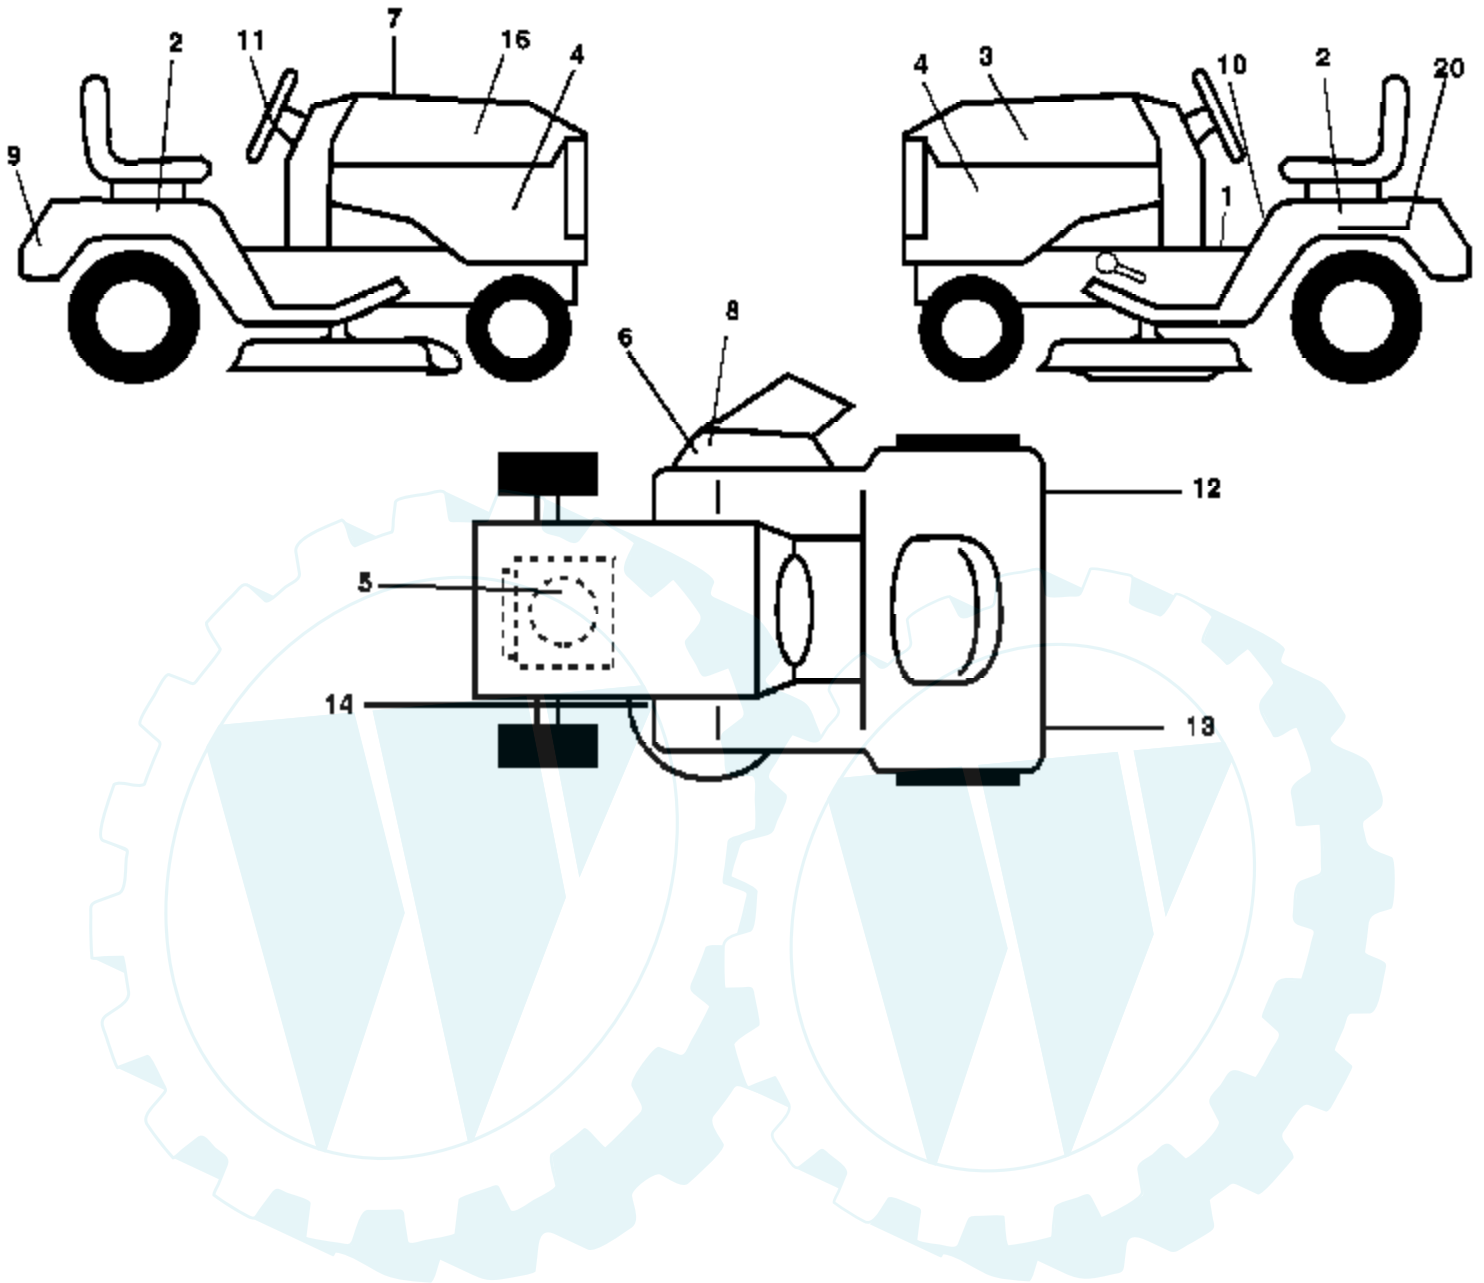

Ref #	Part Number	Qty	Description
1	157032		Decal Oper
2	176303		Decal Fender Auto
3	176308		Decal Hood LH
4	176309		Decal Side Panel Logo
5	174410		Decal HP Engine
6	170563		Decal Warning, Keep Hand Away
7	180892		Decal Replacement Parts
8	179128		Decal Deck "B" 42"
9	172740		Decal Fender Logo
10	157140		Decal Fender Danger E/F
11	172743		Decal Ins Strg Whl
12	173587		Decal Fend Reflector Rh
13	173589		Decal Fend Reflector Lh
14	160396		Decal V-Belt Schematic
16	176307		Decal Hood Rh
20	145005		Decal Bat Dan/Psn
	169210		Decal By Pass Lt Hydro
	179768X428		Pad Footrest LH
	179769X428		Pad Footrest RH
	138311		Decal Handle Lft Height Adjust
	183371		Manual Owner's (English)
	183372		Manual Owner's (French)

Ref #	Part Number	Qty	Description
1	59192		Cap Valve Tire
2	65139		Stem Valve
3	170455		Tire F T 15 X 6 0 - 6 Service
4	59904		Tube Front (Service Item Only)
5	106732X421		Rim Asm 6" front Service
6	278H		Fitting Grease (Front Wheel Only)
7	9040H		Bearing Flange (Front Wheel Only)
8	106108X421		Rim Asm 8" rear Service
9	170456		Tire R T 20x10-8 Service
10	7152J		Tube Rear (Service Item Only)
11	104757X421		Cap Axle Blk 1 50 X 1 00
	144334		Sealant, Tire (10 oz. Tube)