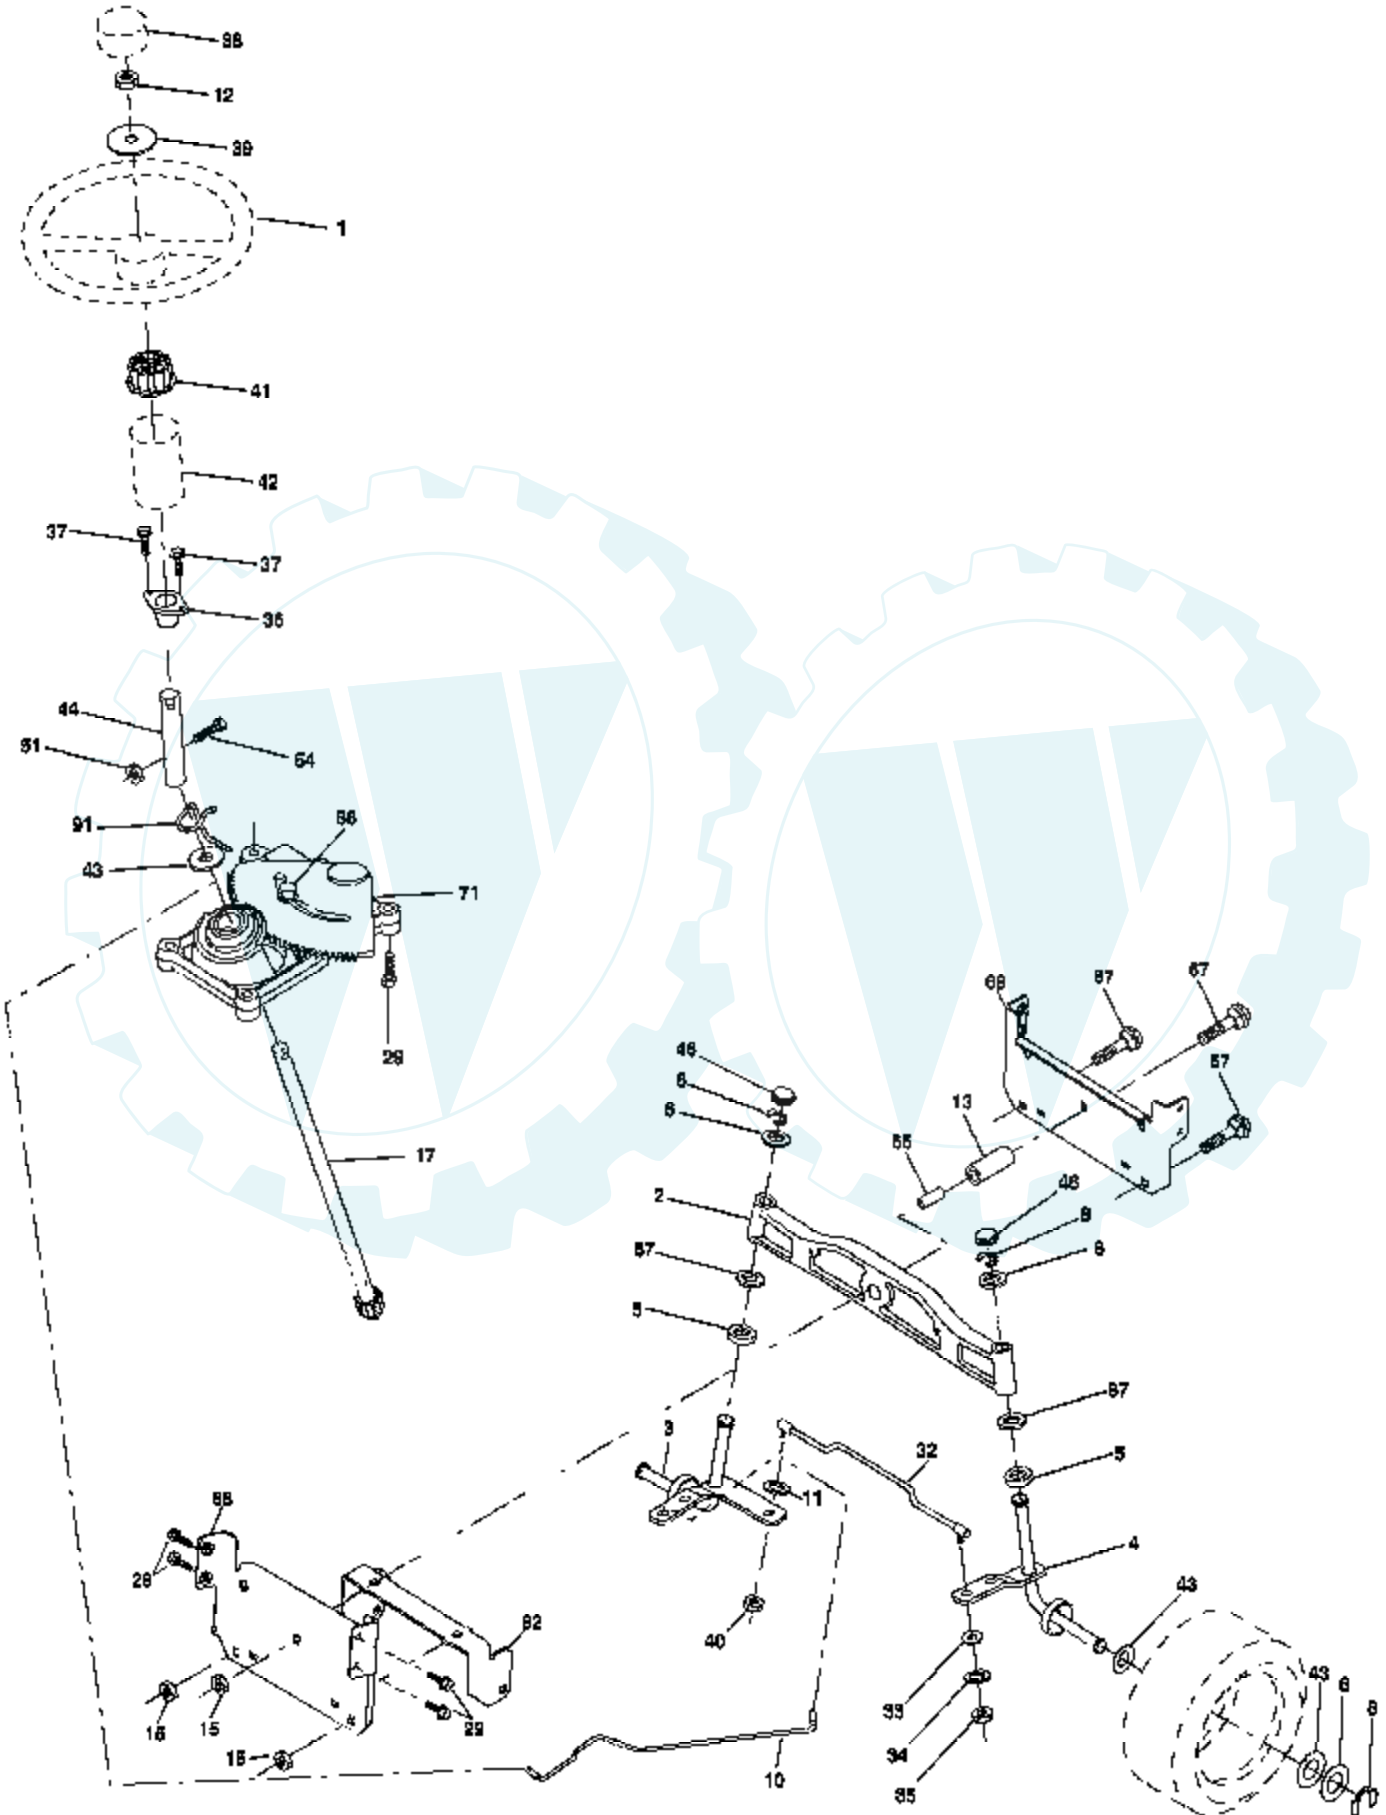

Ref #	Part Number	Qty	Description
1	180656		Wheel Steering
2	172393		Axle Asm Cast Iron LT
3	169840		Spindle Asm LH
4	169839		Spindle Asm RH
5	6266H		Bearing Race Thrust Harden
6	121748X		Washer 25/32 X 1-5/8 X 16 Ga
8	12000029		Ring Klip #t5304-75
10	175121		Link Drag
11	10040600		Washer Lock Hvy Hlcl Spr 3/8
12	73940800		Nut Hex Jam Toplock 1/2-20 UNF
13	136518		Spacer Brg Axle Front
15	145212		Nut Hex Flange Lock
17	180641		Shaft Asm Steering
29	17060612		Screw 3/8-16 x .75
32	171888		Rod Tie
33	19111216		Washer 11/32 x 3/4 x 16 Ga
34	10040500		Washer Lock Hvy Hlcl Spr 5/16
35	73540500		Crownlock Nut 5/16-24 Unf
36	155099		Bushing Strg
37	152927		Screw
38	180657		Insert Cap Strg Wh
39	19182411		Washer 9/16 X 1 1/20 X 11 Ga
40	7810H		Lock nut
41	159945		Adaptor Wheel Strg
42	145054X428		Boot Steering Dash
43	121749X		Washer 25/32 X 1 1/4 X 16 Ga
44	180640		Extension Steering Shaft
46	121232X		Cap Spindle Fr Top Blk
51	73540400		Nut Crownlock 1/4-28
54	71130420		Bolt Hex 1/4-28 UNF x 1-1/4 Gr. 8
65	160367		Spacer Brace Axle
67	72140618		Bolt Rdhd Sq 3/8-16 Unc x 2-3/4
71	175146		Steering Asm
68	169827		Axle, Brace
82	169835		Bracket Susp Chassis Front
87	173966		Washer Flat .781 x 1-1/2 x .14
88	175118		Bolt Shoulder 7/16-20 Unc
91	175553		Clip Steering