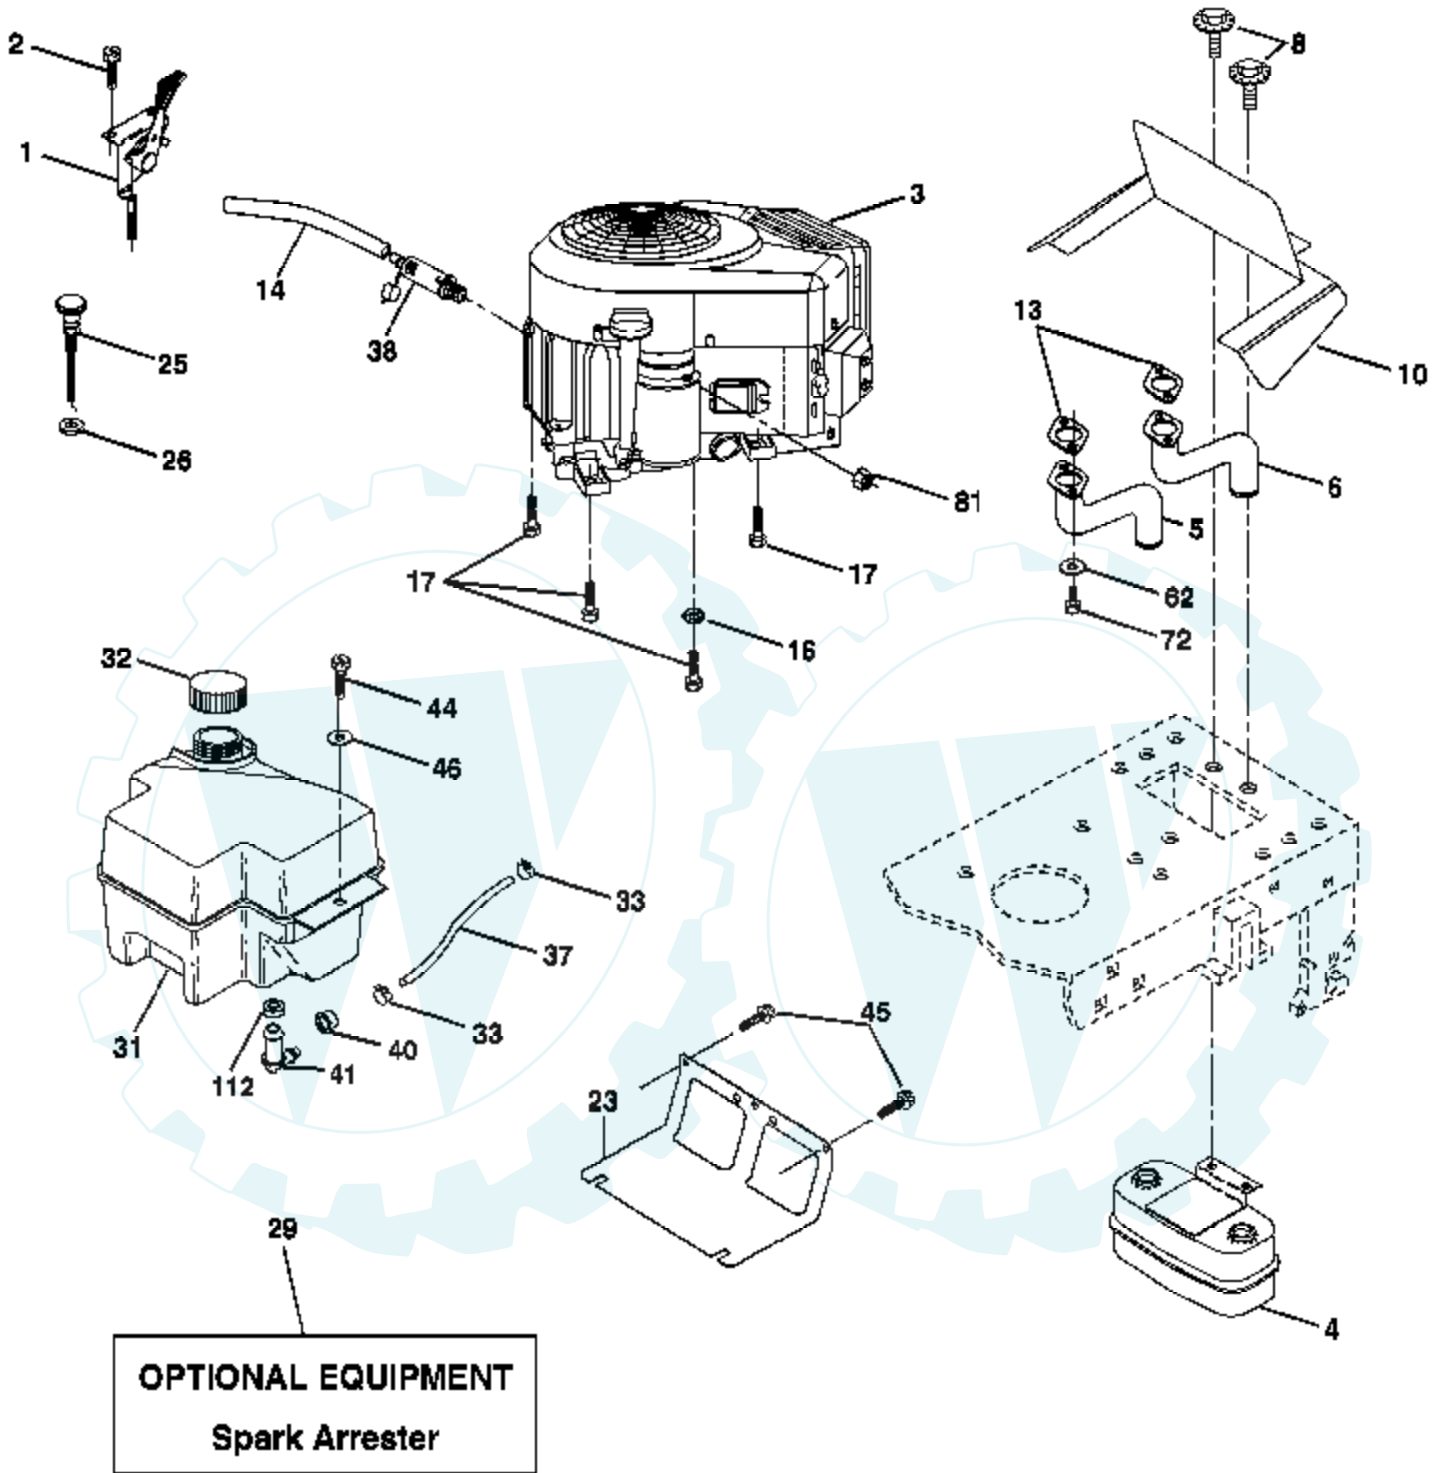

Ref #	Part Number	Qty	Description
1	170771		Control, Throttle
2	17720408		Screw Hex Thd Cut 1/4-20 x 1/2
3			Engine Briggs Model445777 (Order Parts from Engine Mfg.)
4	149723		Muffler, Asm. Twin Lo-Tone
5	160589		Pipe Exhaust Intek 20 RH
6	159955		Pipe Exhaust Intek 20 LH
8	171877		Bolt 5/16-18 UNC x 3/4 w/Sems
10	162797		Shield Browing B&S Intek II
13	165391		Muffler Gasket
14	148456		Tube Oil Drain
16	11050600		Washer, Lock Ext tooth 3/8
17	17060624		Screw 3/8-16 x 1-1/2
23	169837		Shield, Browning/Debris Guard
25	145996		Control Choke
26	73920600		Nut Keps 3/8-24 UNF
29	137180		Arrester, Spark
31	180645		Tank, Fuel
32	140527		Cap Gauge, Fuel
33	123487X		Clamp, Hose Blk
37	137040		Line, Fuel 7.5
38	148315		Plug Drain Oil Easy
40	124028X		Bushing Snap Nyl Blk Fuel Line
41	139277		Stem Tank Fuel
44	17670412		Screw Hex Wsh Thdrol 1/4-20 x 3/4
45	17000612		Screw Hex Wsh Thdrol 3/8-16 x 3/4
46	19091416		Washer 9/32 x 7/8 x 16 Ga.
62	10040500		Washer Lock Hvy Hlcl Spr 5/16
72	71070512		Screw Hex Hd Cap 5/16-18 x 3/4
81	73510400		Nut Keps Hex 1/4-20 Unc
112	3645J		Bushing