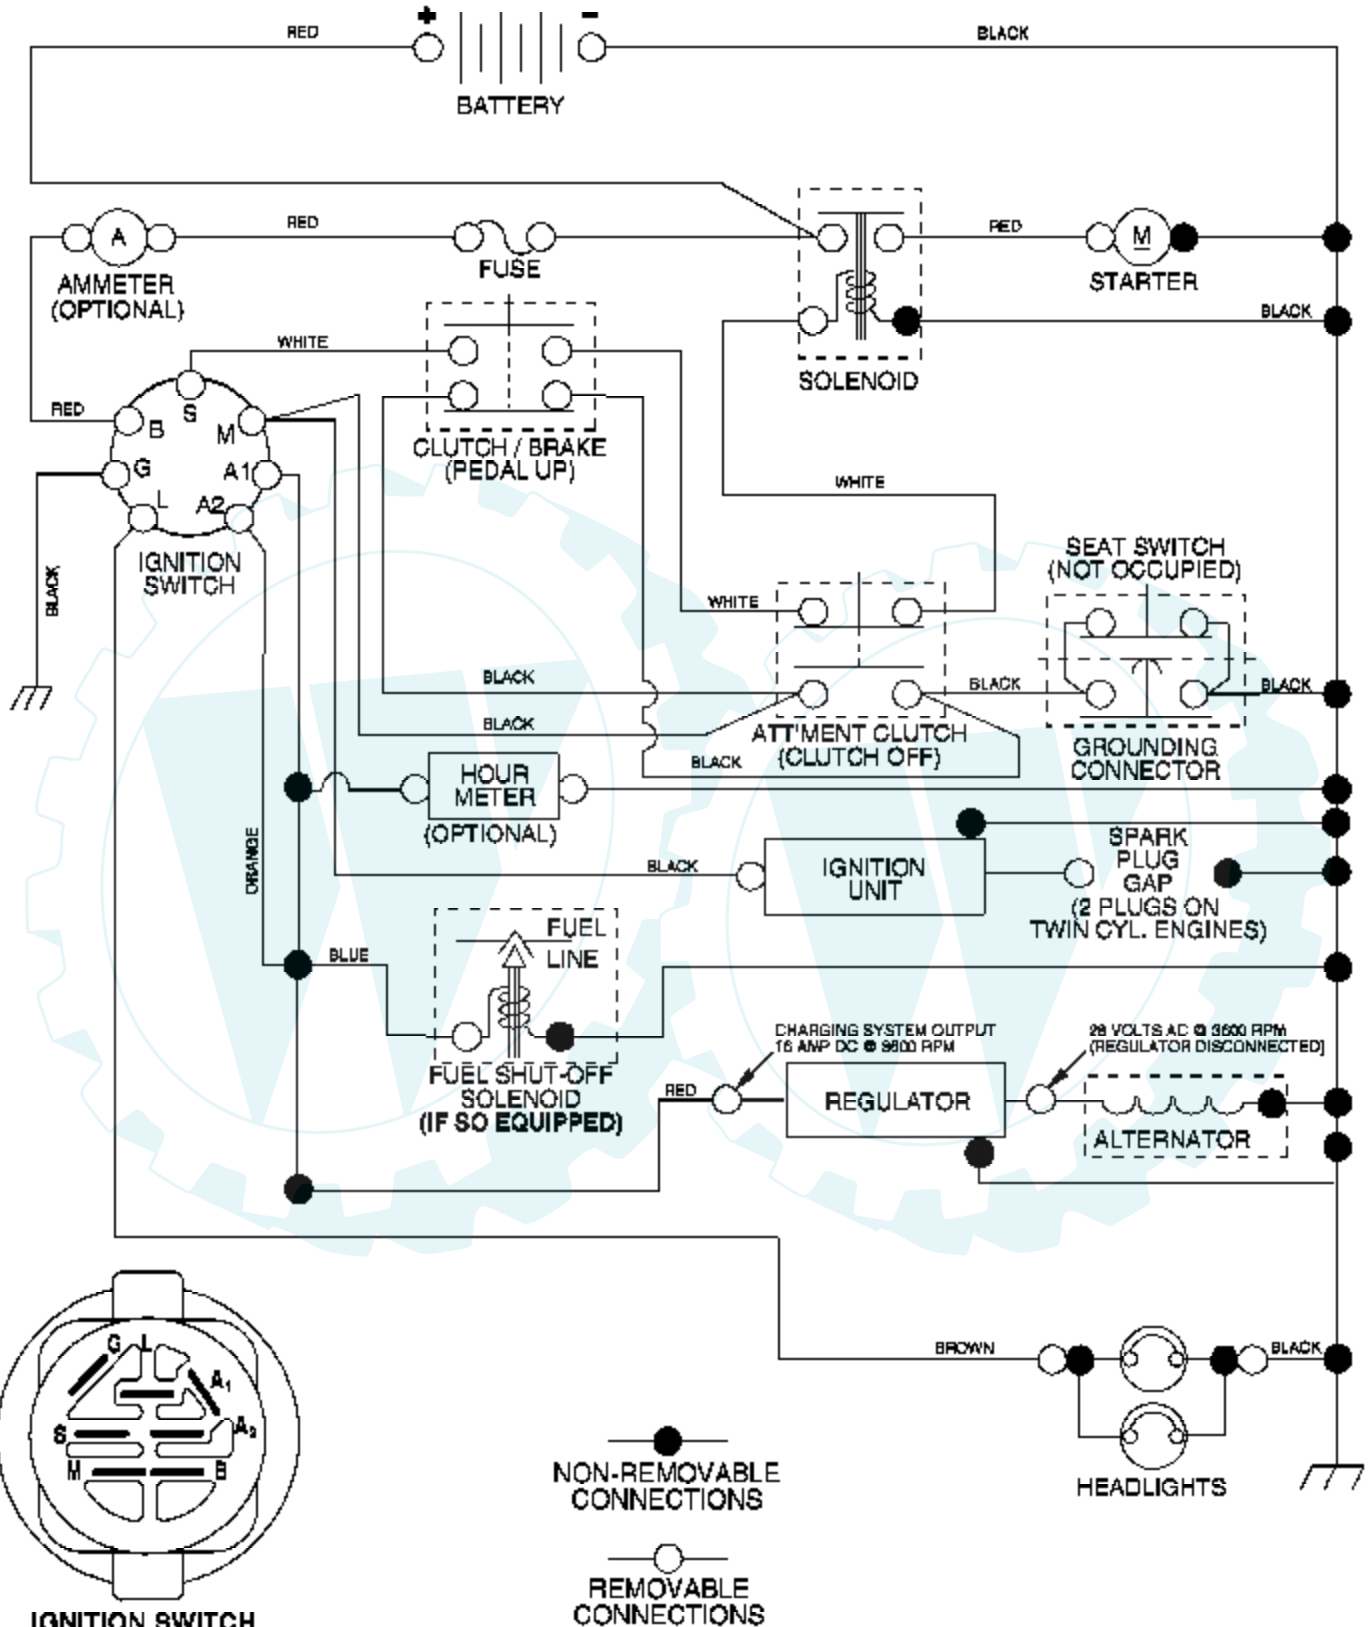

Ref #	Part Number	Qty	Description
1	159460		Wire Asm Inner/Sprg W/plunger LT
2	159471		Shaft Asm Lift RH w/Inf
3	105767X		Pin Groove 1 500 Zinc
4	12000002		E Ring #5133-62
5	19211621		Washer 21/32 X 1 X 21 Ga
6	120183X		Bearing Nylon Blk 629 Id
7	125631X		Grip Handle
8	170770		Button Plunger
11	139865		Link Lift LH Fixed Length
12	139866		Link Lift RH Fixed Length
13	4939M		Retainer Spring
15	173288		Link Front
16	73350800		Nut Jam Hex 1/2-13 Unc
17	175689		Trunnion
18	73800800		Nut Lock W/Wsh 1/2-13 Unc
19	139868		Arm Suspension Rear
20	163552		Retainer Spring
23	110807X		Nut Special
24	19131016		Washer 13/32 X 5/8 X 16 Ga
25	2876H		Spring 2-1/8"
26	169484		Retainer Clip
27	126971X		Rod Adj Lift Zinc 7.49 Wrk Lg
28	73350600		Nut Hex Jam 3/8-16 Unc
29	138057		Knob Inf 3/8-16 Unc Blk W/sym
30	150233		Trunnion Infin Height
31	169865		Bearing Pvt Lift
32	73540600		Nut Crownlock 3/8 - 24
36	155097		Pointer Height Indicator
37	123935X		Plug Hole Blk 1.485/1.515 Dia.
38	17060516		Screw 5/16-18 x 1
40	19112410		Washer 11/32 x 1-1/2 10 Ga.
41	155098		Indicator Height STLT
49	145212		Nut Hex Flange Lock
50	110452X		Nut PUsH Phos & Oi

WIRING INSULATED CLIPS

NOTE: IF WIRING INSULATED CLIPS WERE REMOVED FOR SERVICING OF UNIT, THEY SHOULD BE REPLACED TO PROPERLY SECURE YOUR WIRING.