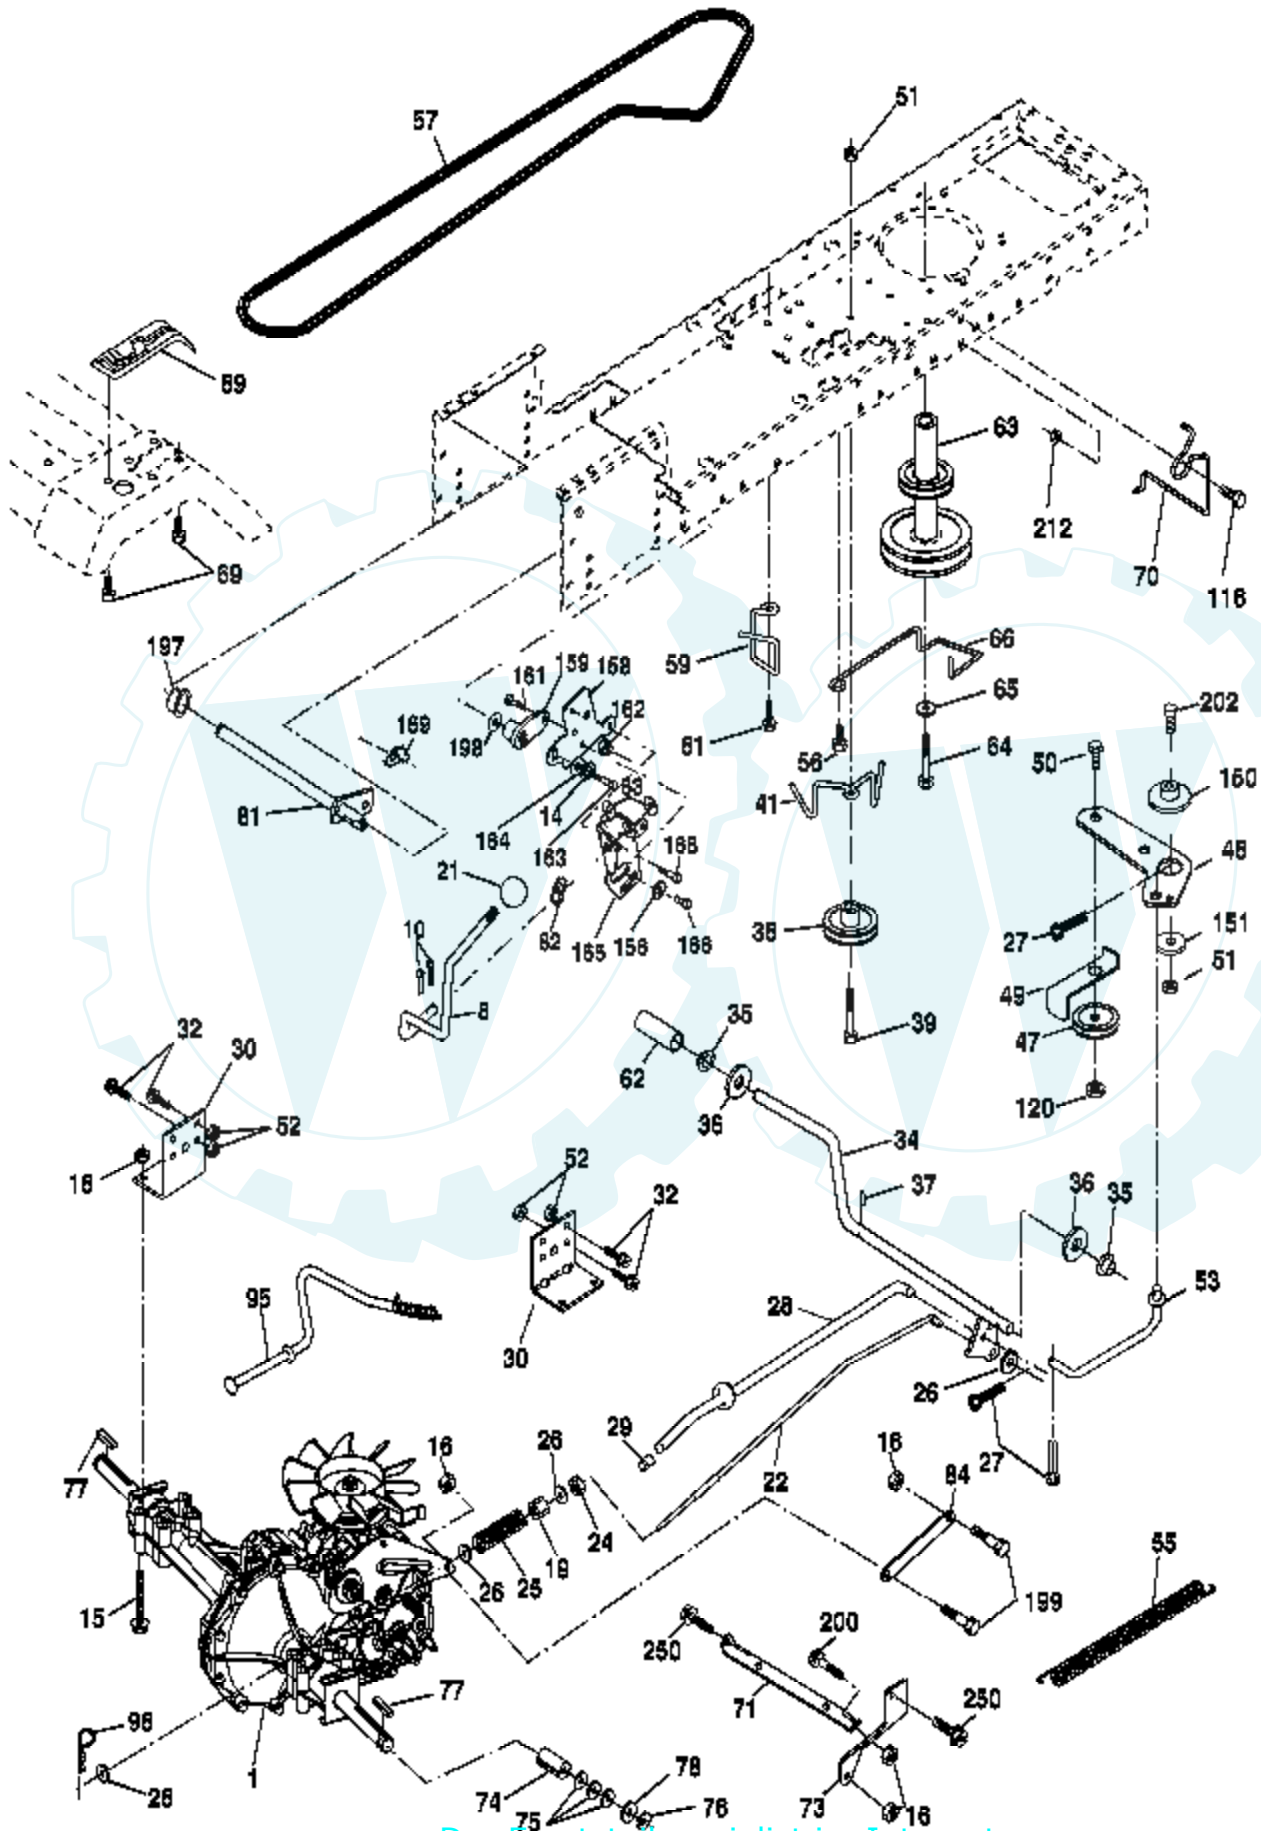

Ref #	Part Number	Qty	Description
	1		Transaxle Hydro Gear 314-0510 (Order Parts From Transaxle Manufacturer)
8	165619		Rod Shift Hydro LT
10	76020416		Pin Cotter 1/8 x 1 CAD
14	10040400		Washer Lock Hvy Helical
15	74490544		Bolt, Hex FLGHD 5/16-18 Gr. 5
16	73800500		Nut Lock Hex W/Ins 5/16-18 Unc P
19	73800600		Nut Lock Hex W/Wsh 3/8-16 Unc
21	140845		Knob, Round 1/2-13
22	169498		Rod, Brake Hydro
24	73350600		Nut
25	106888X		Spring, Brake Rod
26	19131316		Washer
27	76020412		Pin Cotter 1/8 x 3/4 CAD.
28	175765		Rod, Parking Brake
29	71673		Cap, Parking Brake
30	169592		Bracket, Transaxle
32	74760512		Bolt Hex Hd 5/16-18 Unc x 3/4
34	175578		Shaft, Foot Pedal
35	120183X		Bearing, Nylon
36	19211616		Washer
37	1572H		Pin, Roll
38	179114		Pulley, Composite
39	74760648		Bolt, Fin Hex 3/8-16 x 3
41	175556		Keeper, Belt Idler
47	127783		Pulley, Idler, V-Groove
48	154407		Bellcrank Clutch Grnd Drv STL
49	123205X		Retainer, Belt
50	74760624		Bolt
51	73680600		Nut Crownlock 3/8-16 UNC
52	73680500		Nut Crownlock 5/16-18 UNC
53	105710X		Link, Clutch
55	105709X		Spring, Return, Clutch
56	17060620		Screw 3/8-16 x 1-1/4
57	140294		V-Belt, Ground Drive
59	169691		Keeper, Center Span
61	17120614		Screw 3/8-16 x .875
62	8883R		Cover, Pedal
63	175410		Pulley, Engine
64	71170764		Bolt, Hex
65	10040700		Washer
66	154778		Keeper Belt Engine
69	142432		Screw
70	134683		Guide Belt
71	169183		Strap Torque Lh Hydro
73	169182		Strap Torque Rh Hydro
74	137057		Spacer, Axle
75	121749X		Washer 25/32 x 1-1/4 x 16 Gauge
76	12000001		E-Ring
77	123583X		Key, Square
78	121748X		Washer 25/32 x 1-5/8 x 16 Gauge
81	165596		Shaft Asm. Cross Hydro
82	123782X		Spring Torsion T/A
83	19171216		Washer 17/32 x 3/4 x 16 Ga.
84	169594		Link Transaxle
89	169373X428		Console, Hydro
95	170201		Control Asm Bypass Hydro