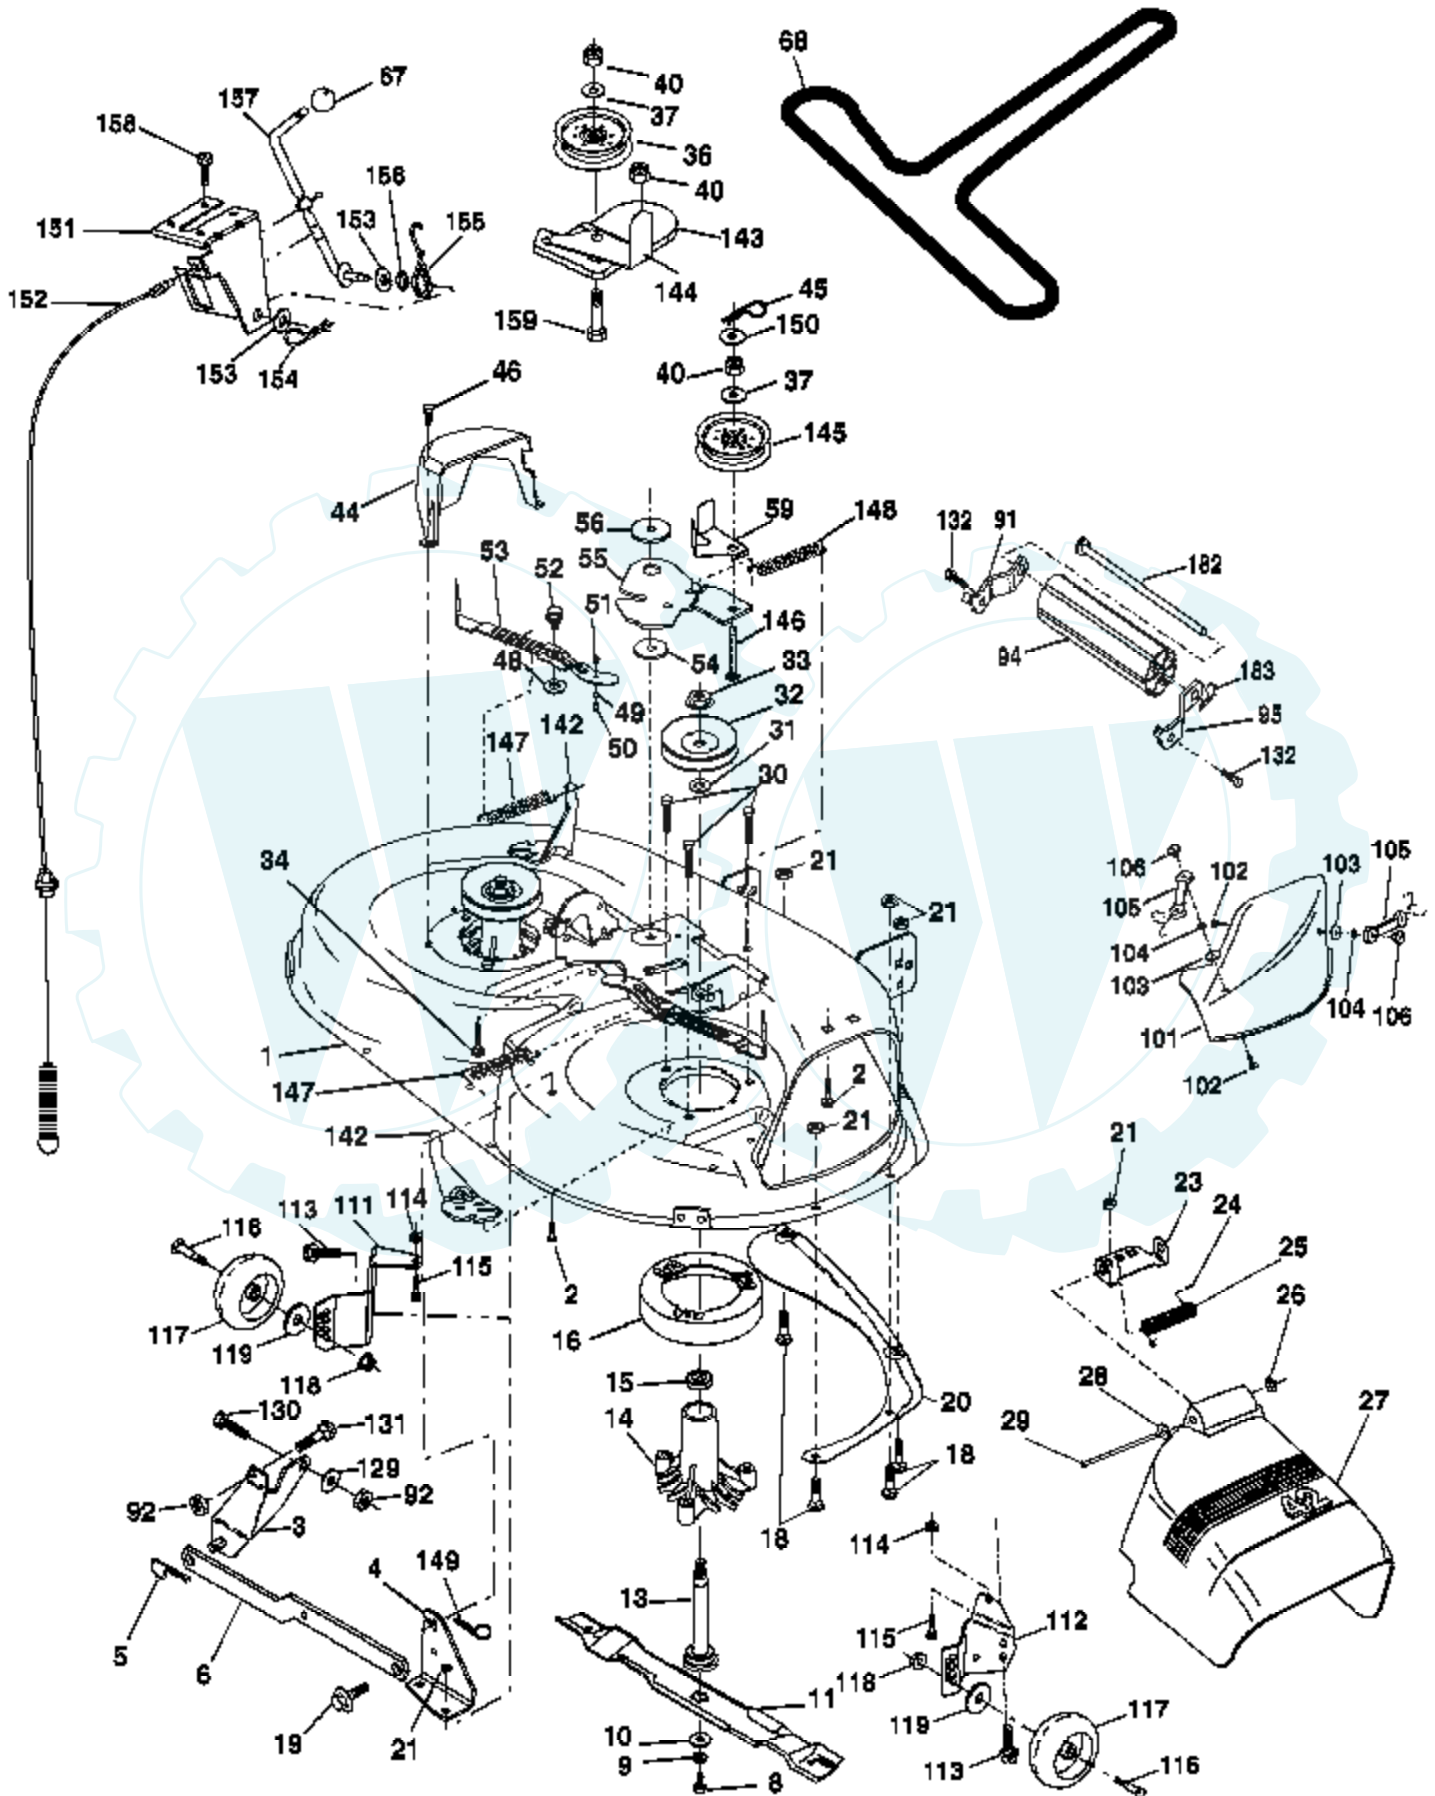

Ref #	Part Number	Qty	Description
1	165892X421		Mower Deck Assembly, 42"
2	72140506		Bolt
3	138017		Bracket Asm Fr. Sway Bar 3/42
4	165460		Bracket Asm Deck 42" Sway Bar
5	4939M		Retainer Spring
6	178024		Bar Sway Deck
8	850857		Bolt 3/8-24 x 25 Grade 8 patched
9	10030600		Washer, Lock
10	140296		Washer, Hardened
11	134149		Blade, Mulching 42" Std
	138498		Blade Mower 42" Hi-Lift Std
13	137645		Shaft Assembly, Mandrel, Vented
14	128774		Housing, Mandrel, Vented
15	110485X		Bearing, Ball, Mandrel
16	174493		Stripper, Mandrel Deck
18	72140505		Bolt, Carriage 5/16-18 x 5/8
19	132827		Bolt, Shoulder
20	159770		Baffle, Vortex
21	73680500		Nut
23	177563		Bracket, Deflector Mower 42"
24	105304X		Cap, Sleeve 80 x 112 Blk Mower
25	123713X		Spring, Torsion, Deflector 2 52
26	110452X		Nut, Push Phos & Oil
27	130968X428		Shield, Deflector 42" Blk
28	19111016		Washer 11/32 x 5/8 x 16 Gauge
29	131491		Rod, Hinge 42" 6 75 W/G
30	173984		Screw Thdrol
31	129963		Washer, Spacer Mower Vented
32	173436		Pulley, Mandrel
33	178342		Nut, Toplock
34	72110614		Bolt
36	173438		Pulley, Idler, Flat
37	19131316		Washer 13/32 x 13/16 x 16 Gauge
40	73680600		Nut
44	140088		Guard, Mandrel, LH
45	4497H		Retainer
46	137729		Screw, Thdrol 1/4-20 x 5/8 T
48	133944		Washer, Hardened
49	174284		Roller Assembly, Cam Follower
50	131340		Bolt, Shoulder #10-24 Grade 5
51	69180		Locknut
52	139888		Bolt, Shoulder 5/16-18 UNC
53	131845		Arm Assembly, Pad, Brake
54	133943		Washer, Hardened
55	155046		Arm, Idler
56	122052X		Spacer, Retainer
59	173442		Guard TUV Idler
67	171598		Knob Round
68	144959		V-Belt, 42" Mower
91	180532		Bracket Asm Noseroller LH
92			UNKNOWN
94	132264		Roller Nose 38 & 42
95	180533		Bracket Asm Noseroller RH
101	136420		Mulcher Cover
102	71081010		Screw, Pan Hd Phillip 10-24 x 5/8
103	19061216		Washer, Flat
104	10071000		Washer, Lock
105	160793		Latch Assembly