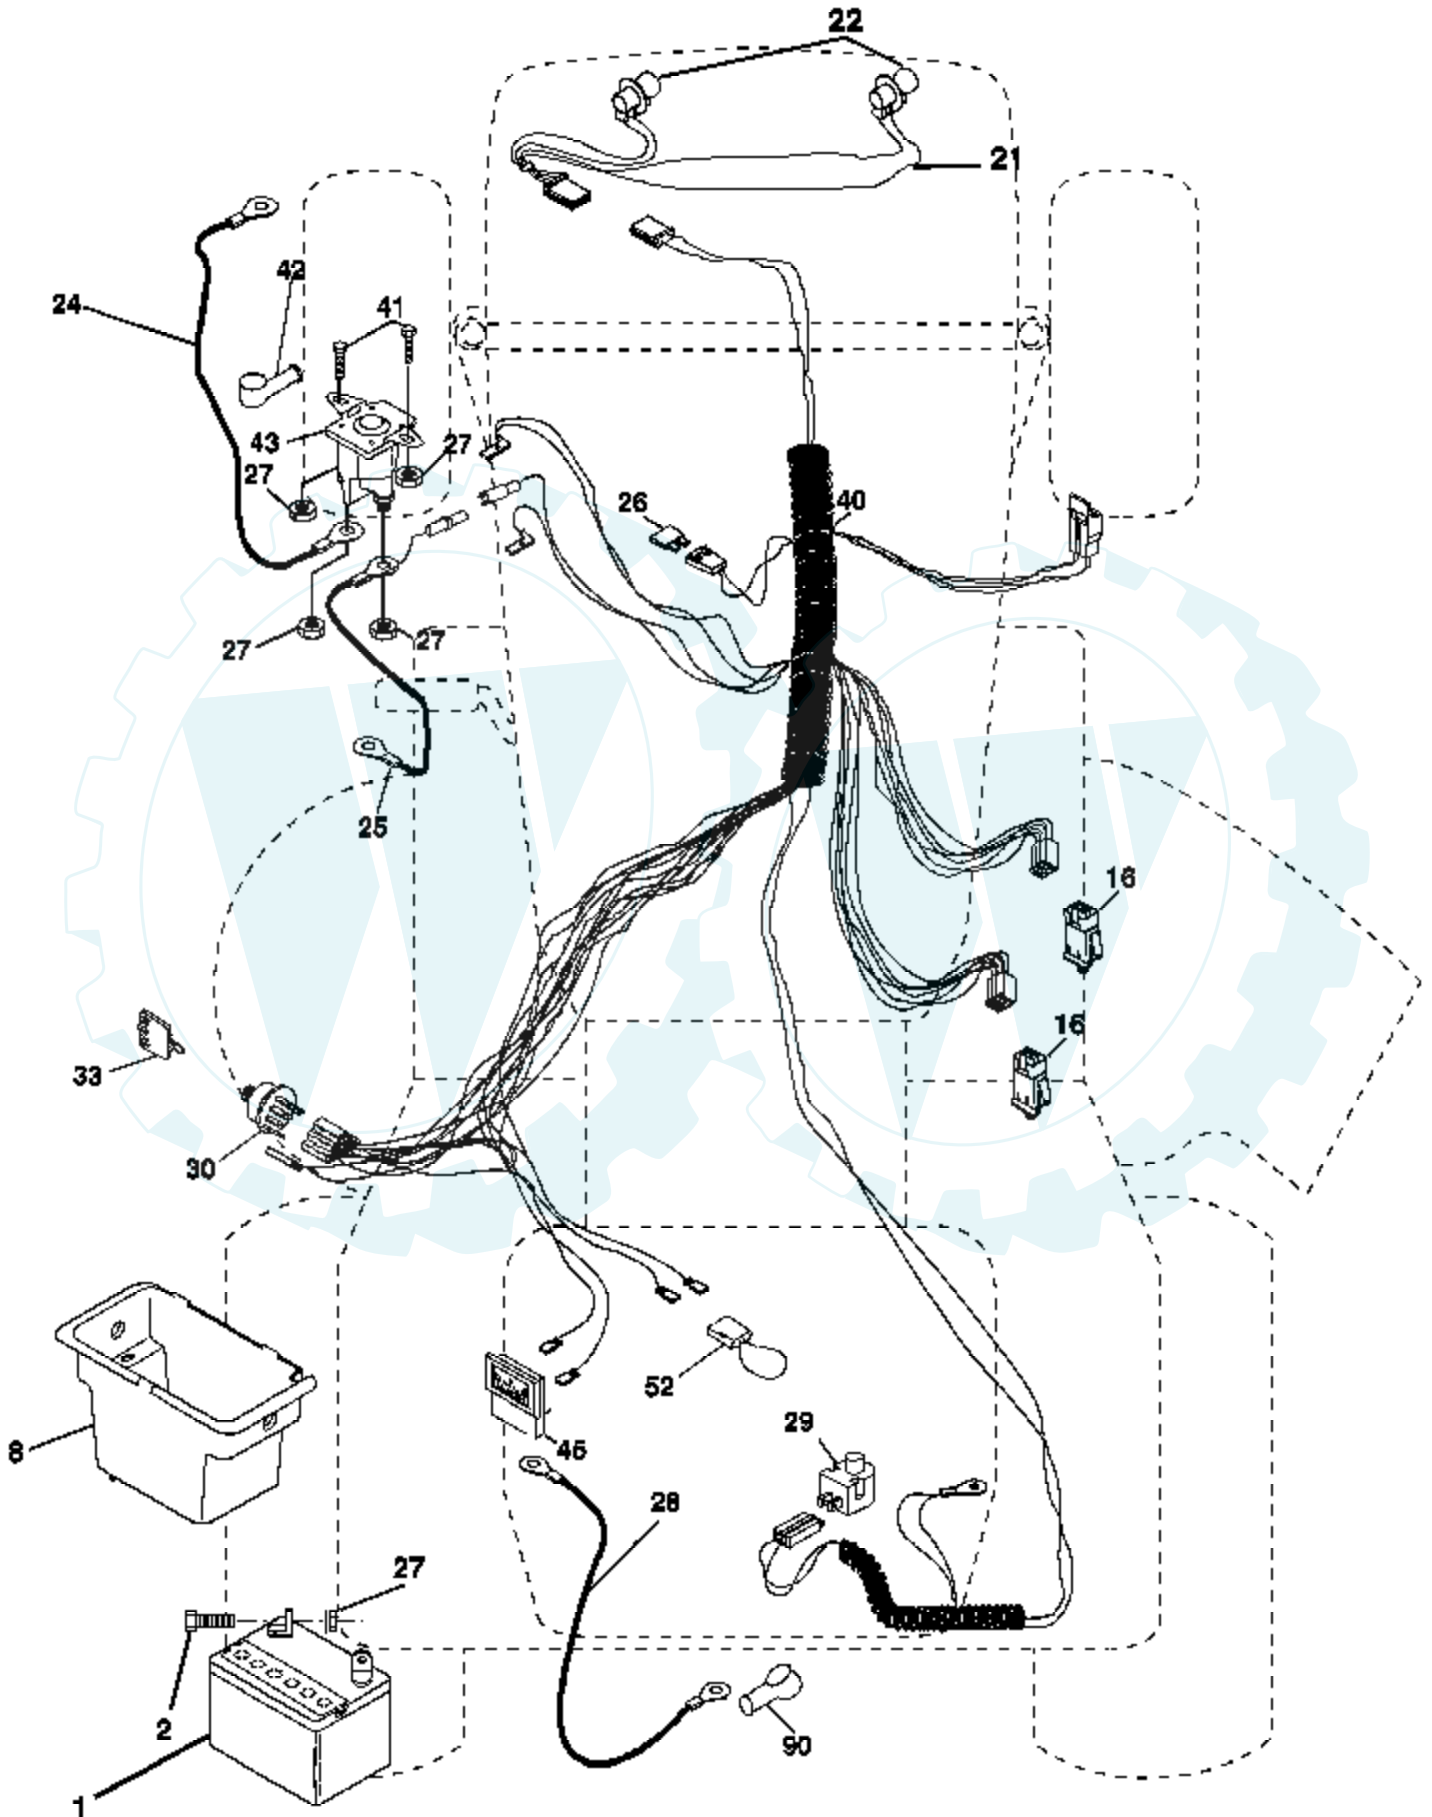

Ref #	Part Number	Qty	Description
1	144927		Battery
2	74760412		Bolt Hex Hd 1/4-20unc X 3/4
8	176689		Box Battery Fender
16	176138		Switch Interlock
21	175685		Harness Socket Light
22	4152J		Bulb, Light # 1156
24	4799J		Cable Battery
25	146147		Cable Battery 6 Ga Red w/16 wire
26	175158		Fuse
27	73510400		Nut Keps Hex 1/4-20 Unc
28	4207J		Cable Ground 6ga 12 black
29	121305X		Switch Plunger Nc Gray
30	175566		Switch Ign
33	140401		Key Ign Molded Generic
40	179720		Harness Ign
41	71110408		Bolt Fin Hex 1/4-20uncx 1/2
42	131563		Cover Terminal Red
43	178861		Solenoid
45	122822X		Ammeter Rectangular
52	141940		Protection Loop
90	180449		Cover Terminal Battery