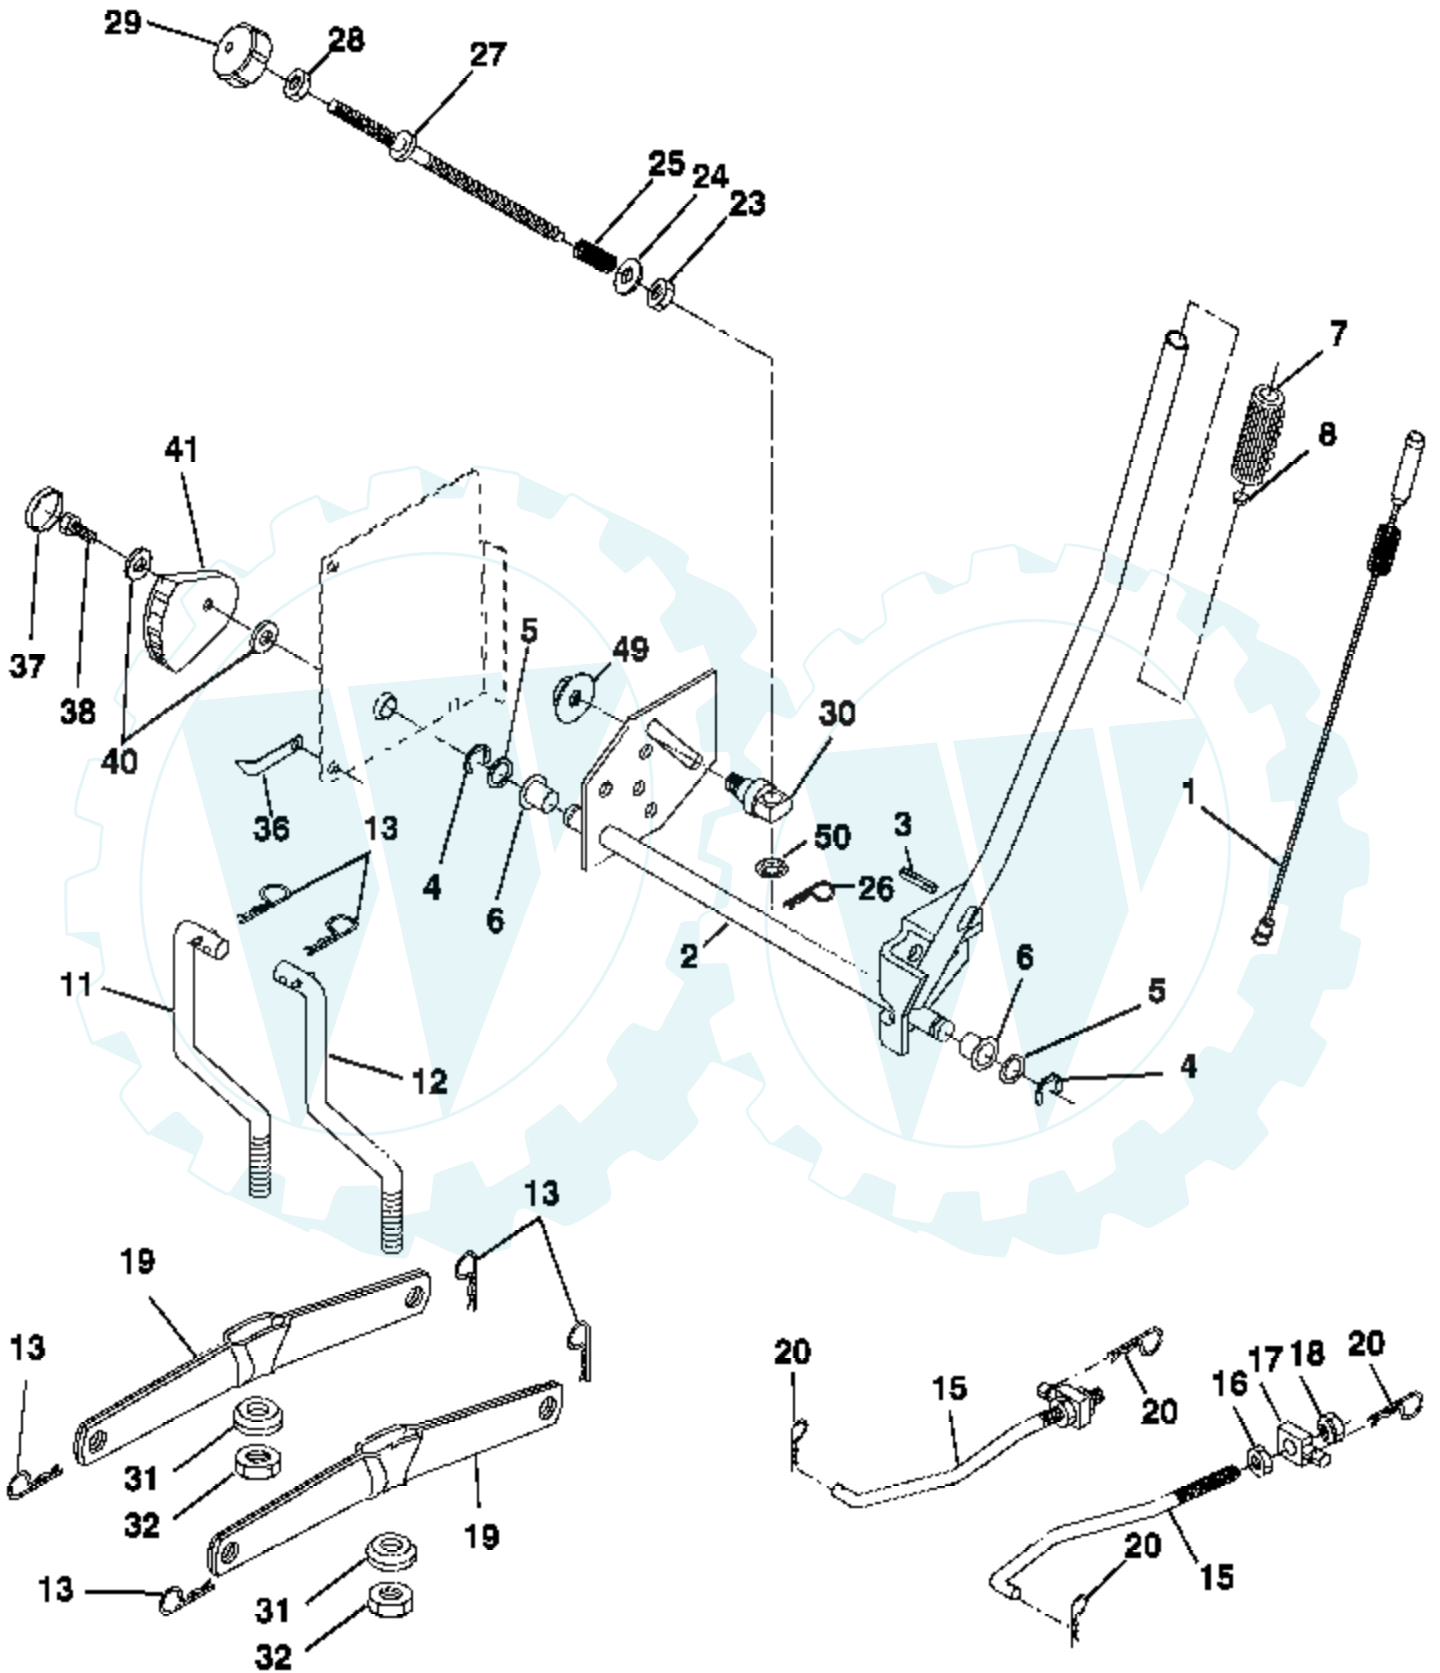

Ref #	Part Number	Qty	Description
1	159460		Wire Asm Inner/Sprg W/plunger LT
2	159471		Shaft Asm Lift RH w/Inf
3	105767X		Pin Groove 1 500 Zinc
4	12000002		E Ring #5133-62
5	19211621		Washer 21/32 X 1 X 21 Ga
6	120183X		Bearing Nylon Blk 629 Id
7	125631X		Grip Handle
8	170770		Button Plunger
11	139865		Link Lift LH Fixed Length
12	139866		Link Lift RH Fixed Length
13	4939M		Retainer Spring
15	173288		Link Front
16	73350800		Nut Jam Hex 1/2-13 Unc
17	175689		Trunnion
18	73800800		Nut Lock W/Wsh 1/2-13 Unc
19	139868		Arm Suspension Rear
20	163552		Retainer Spring
23	110807X		Nut Special
24	19131016		Washer 13/32 X 5/8 X 16 Ga
25	2876H		Spring 2-1/8"
26	169484		Retainer Clip
27	126971X		Rod Adj Lift Zinc 7.49 Wrk Lg
28	73350600		Nut Hex Jam 3/8-16 Unc
29	138057		Knob Inf 3/8-16 Unc Blk W/sym
30	150233		Trunnion Infin Height
31	169865		Bearing Pvt Lift
32	73540600		Nut Crownlock 3/8 - 24
36	155097		Pointer Height Indicator
37	123935X		Plug Hole Blk 1.485/1.515 Dia.
38	17060516		Screw 5/16-18 x 1
40	19112410		Washer 11/32 x 1-1/2 10 Ga.
41	155098		Indicator Height STLT
49	145212		Nut Hex Flange Lock
50	110452X		Nut PUsH Phos & Oi