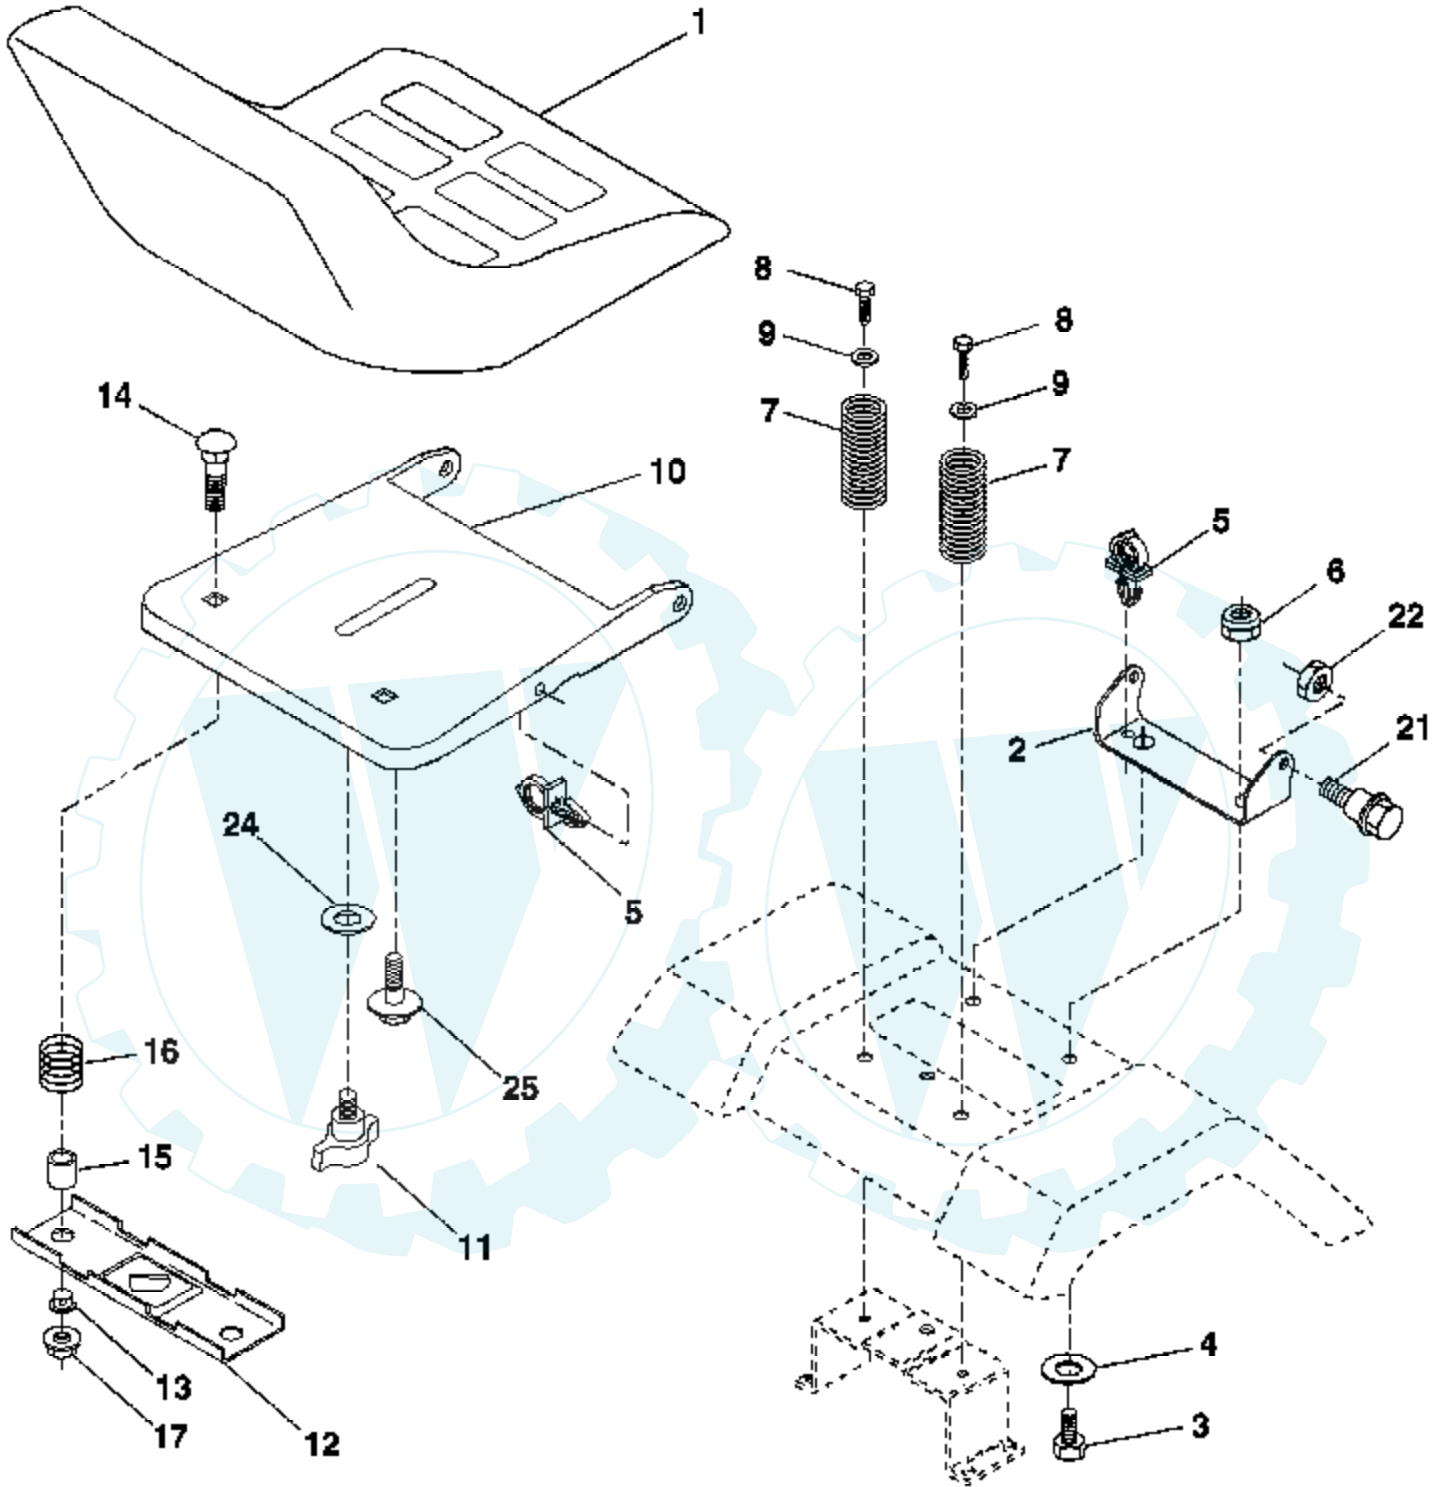

Ref #	Part Number	Qty	Description
1	171683		Seat
2	140551		Bracket Pivot Seat 8 720
3	71110616		Bolt Fin Hex 3/8-16unc X 1
4	19131610		Washer 13/32 X 1 X 10 Ga
5	145006		Clip Push-In
6	73800600		Nut Hex w/Ins. 3/8-16 Unc
7	124181X		Spring Seat Cprsn 2 250 Blk Zi
8	17000616		Screw 3/8-16 x 1.5Smgml
9	19131614		Washer 13/32 X 1 X 14 Ga.
10	182493		Pan Seat
11	166369		Knob Seat
12	121246X		Bracket Mounting Switch
13	121248X		Bushing Snap Blk Nyl 50 Id
14	72050412		Bolt Rdhd Sqnk 1/4-20x1-1/2
15	134300		Spacer Split 28x 88
16	121250X		Spring Cprsn
17	123976X		Nut Lock 1/4 Lge Flg Gr 5 Zinc
21	171852		Bolt Shoulder 5/16-18 Unc
22	73800500		Nut Hex Lock W/Ins 5/16-18
24	19171912		Washer 17/32 X 1-3/16 X 12 Ga.
25	127018X		Bolt Shoulder 5/16-18 X 62