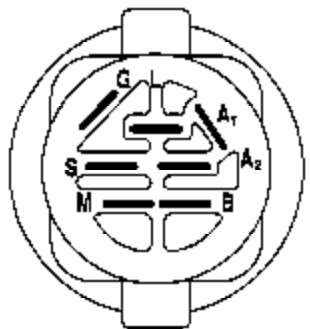

IGNITION SWITCH

POSITION	CIRCUIT	"MAKE"
OFF	M+G+A1	NONE
RUN/LIGHT	B+A1	A2+L
RUN	B+A1	NONE
START	B+S+A1	NONE

WIRING INSULATED CLIPS
NOTE: IF WIRING INSULATED CLIPS WERE REMOVED FOR SERVICING OF UNIT, THEY SHOULD BE REPLACED TO PROPERLY SECURE YOUR WIRING.