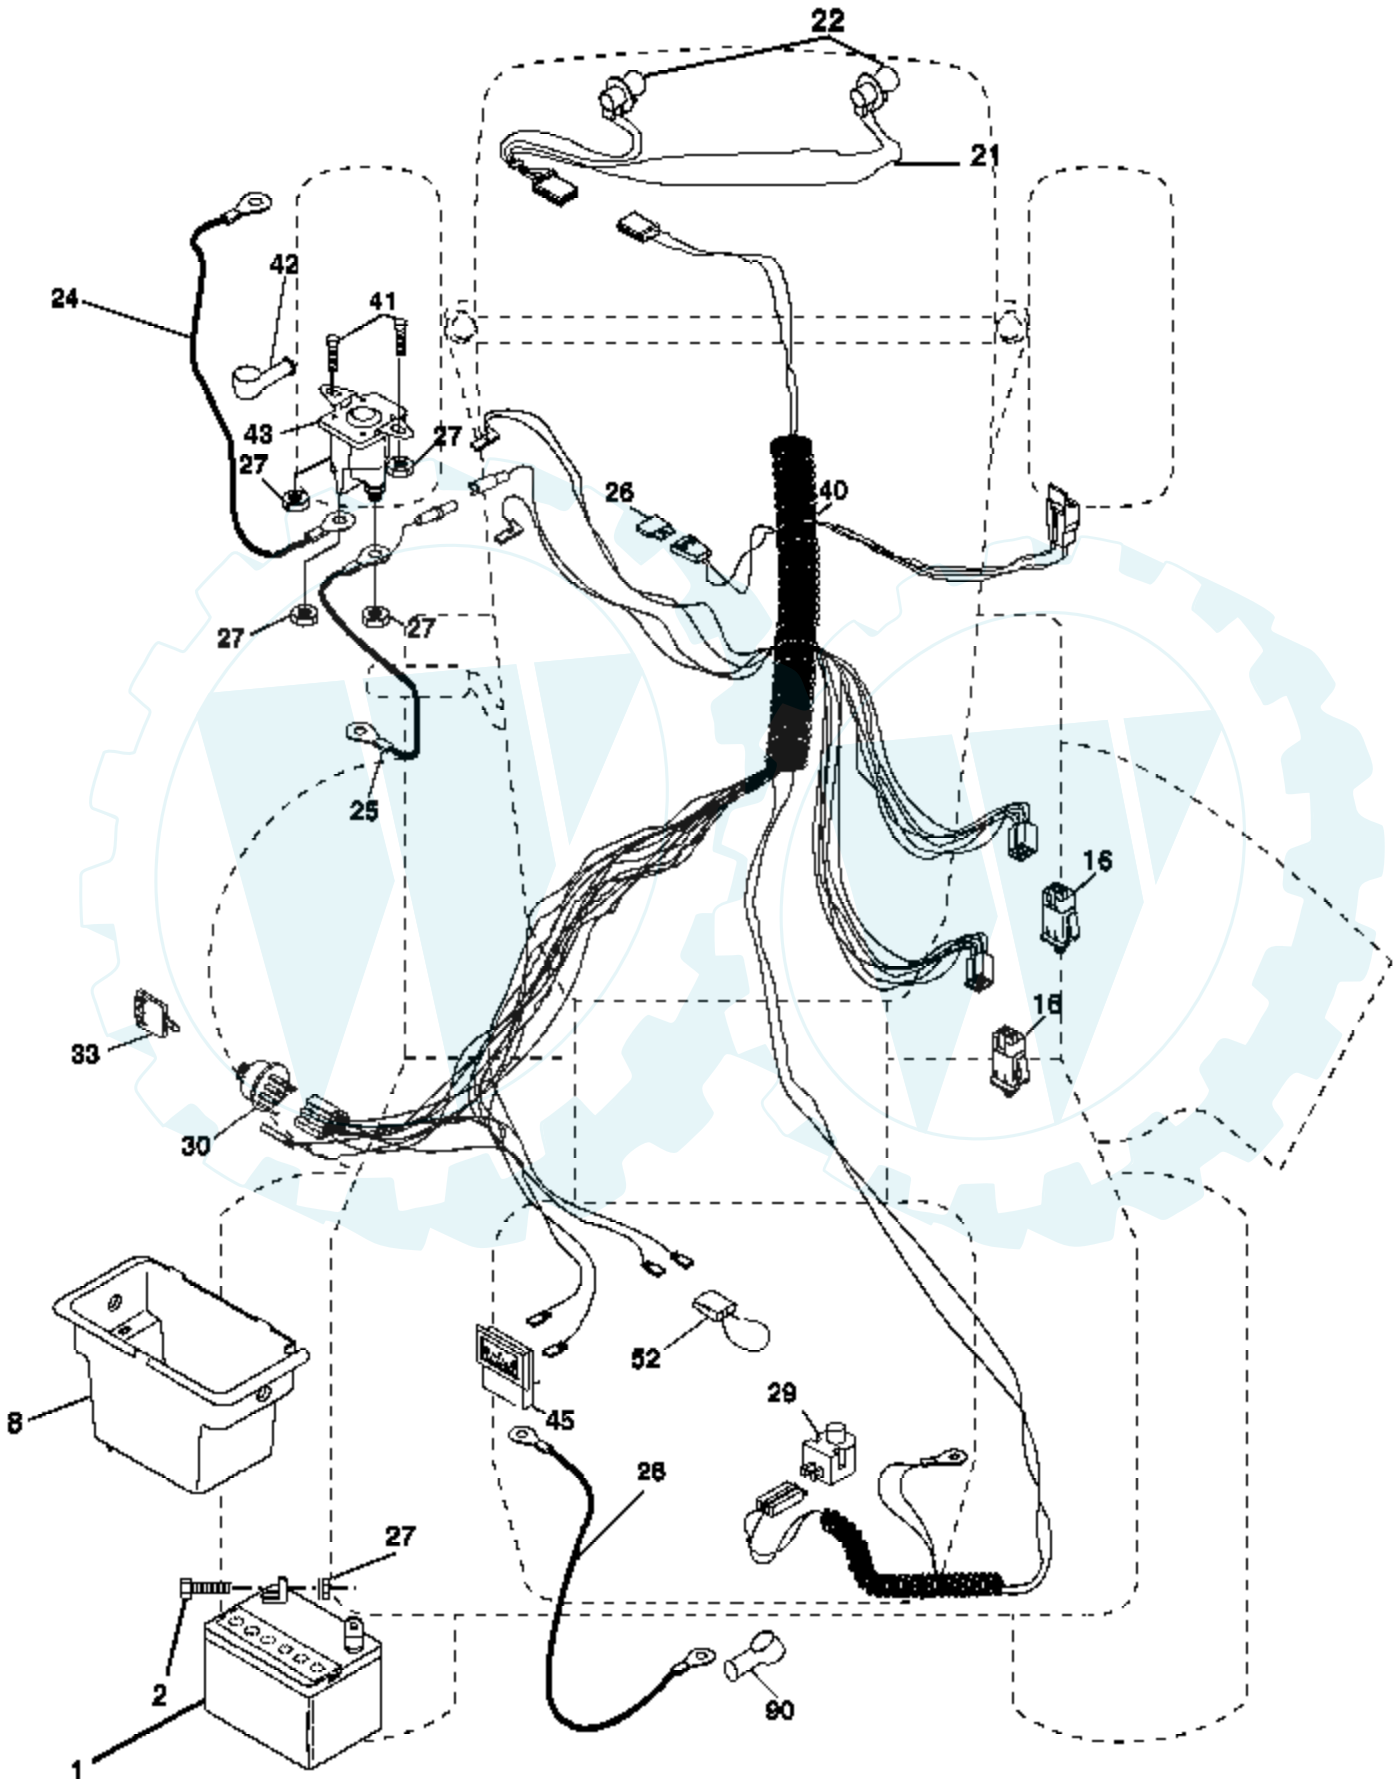

Ref #	Part Number	Qty	Description
1	144927		Battery
2	74760412		Bolt Hex Hd 1/4-20unc X 3/4
8	176689		Box Battery Fender
16	176138		Switch Interlock
21	175685		Harness Socket Light
22	4152J		Bulb, Light # 1156
24	4799J		Cable Battery
25	146147		Cable Battery 6 Ga Red w/16 wire
26	175158		Fuse
27	73510400		Nut Keps Hex 1/4-20 Unc
28	4207J		Cable Ground 6ga 12 black
29	121305X		Switch Plunger Nc Gray
30	175566		Switch Ign
33	140401		Key Ign Molded Generic
40	179720		Harness Ign
41	71110408		Bolt Fin Hex 1/4-20uncx 1/2
42	131563		Cover Terminal Red
43	178861		Solenoid
45	121433X		Ammeter Rectangular
52	141940		Protection Loop
90	180449		Cover Terminal Battery