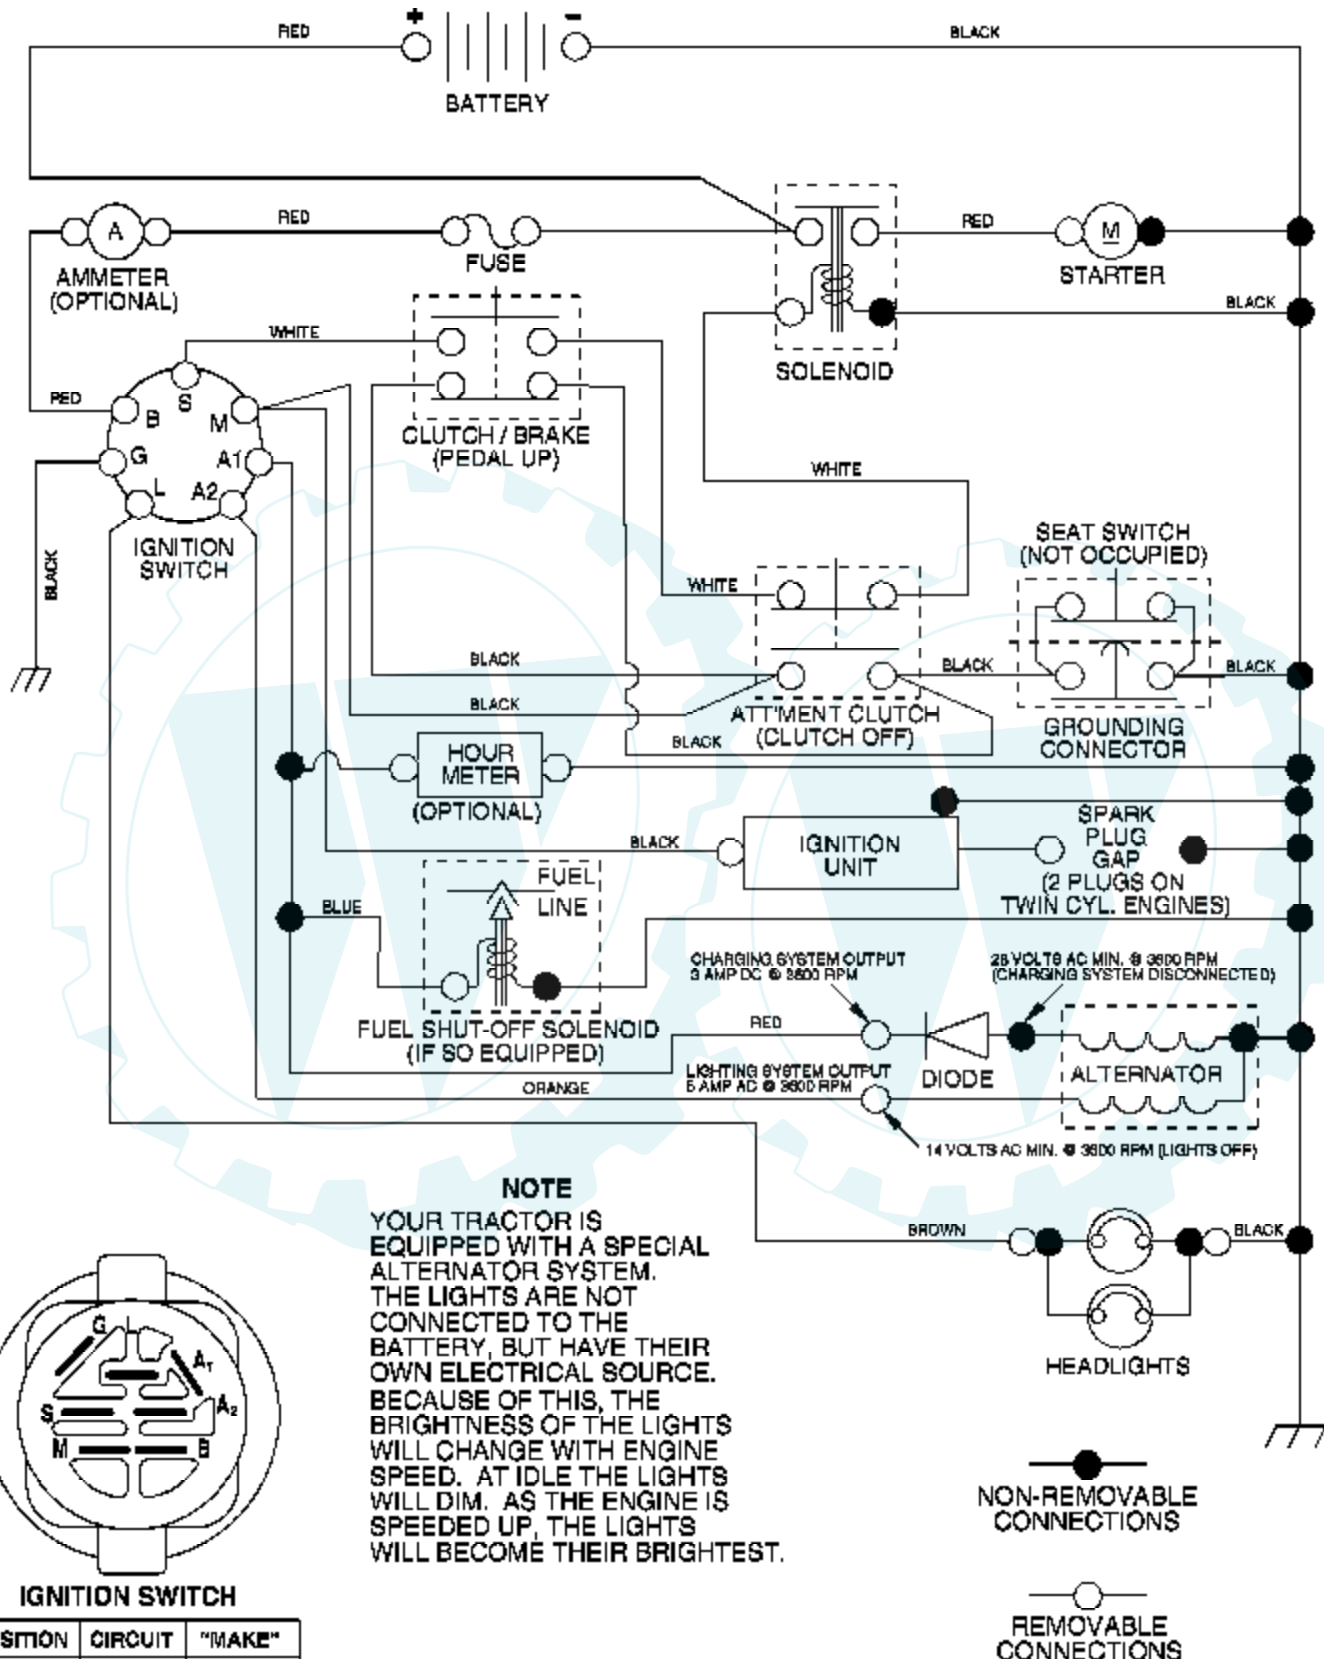

NOTE
YOUR TRACTOR IS EQUIPPED WITH A SPECIAL ALTERNATOR SYSTEM. THE LIGHTS ARE NOT CONNECTED TO THE BATTERY, BUT HAVE THEIR OWN ELECTRICAL SOURCE. BECAUSE OF THIS, THE BRIGHTNESS OF THE LIGHTS WILL CHANGE WITH ENGINE SPEED. AT IDLE THE LIGHTS WILL DIM. AS THE ENGINE IS SPEEDED UP, THE LIGHTS WILL BECOME THEIR BRIGHTEST.