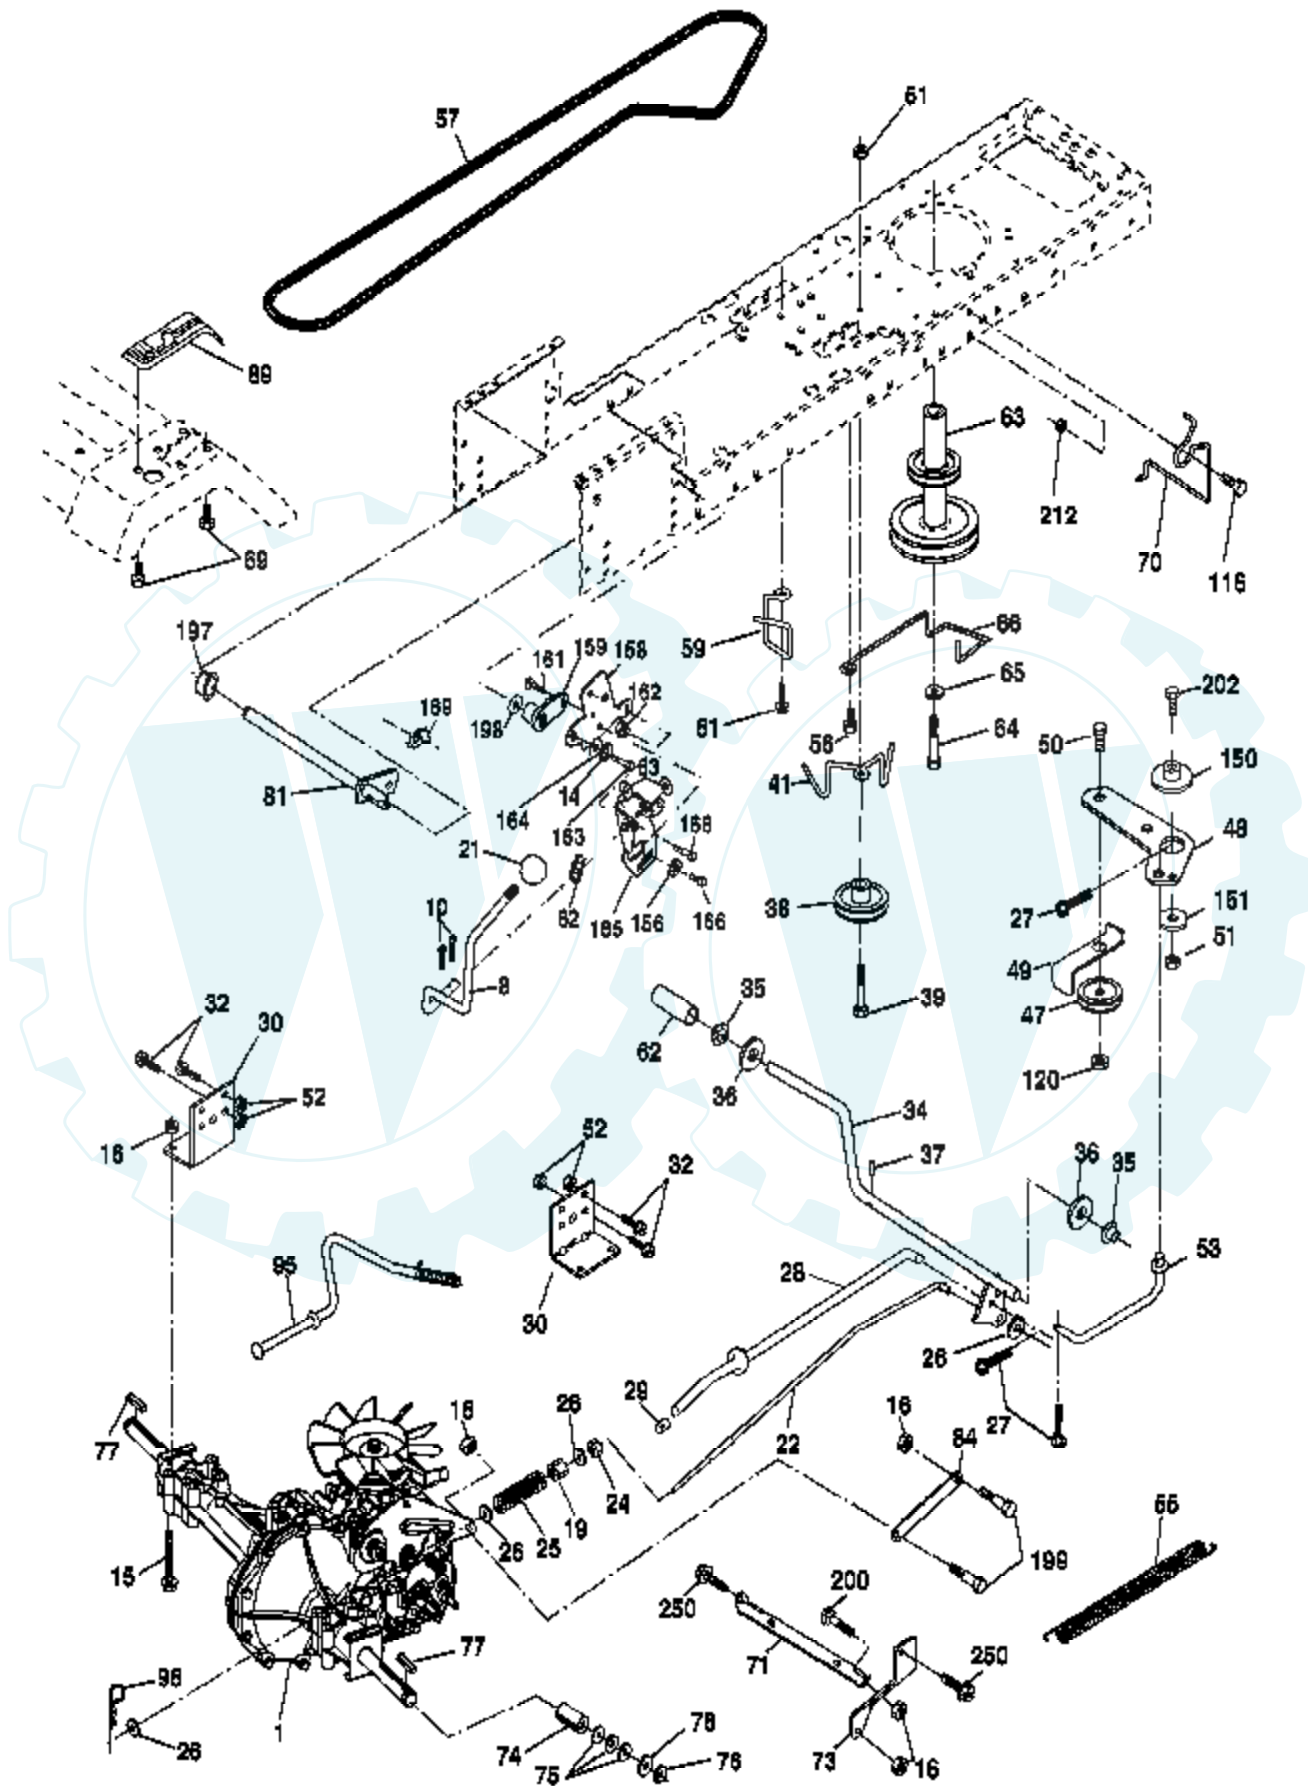

Ref #	Part Number	Qty	Description
1			Transaxle Hydro Gear 314-0510 (Order Parts From Transaxle Manufacturer)
8	165619		Rod Shift Hydro LT
10	76020416		Pin Cotter 1/8 x 1 CAD
14	10040400		Washer Lock Hvy Helical
15	74490544		Bolt, Hex FLGHD 5/16-18 Gr. 5
16	73800500		Nut Lock Hex W/Ins 5/16-18 Unc P
19	73800600		Nut Lock Hex W/Wsh 3/8-16 Unc
21	140845		Knob, Round 1/2-13
22	169498		Rod, Brake Hydro
24	73350600		Nut
25	106888X		Spring, Brake Rod
26	19131316		Washer
27	76020412		Pin Cotter 1/8 x 3/4 CAD.
28	175765		Rod, Parking Brake
29	71673		Cap, Parking Brake
30	169592		Bracket, Transaxle
32	74760512		Bolt Hex Hd 5/16-18 Unc x 3/4
34	175578		Shaft, Foot Pedal
35	120183X		Bearing, Nylon
36	19211616		Washer
37	1572H		Pin, Roll
38	179114		Pulley, Composite
39	74760648		Bolt, Fin Hex 3/8-16 x 3
41	175556		Keeper, Belt Idler
47	127783		Pulley, Idler, V-Groove
48	154407		Bellcrank Clutch Grnd Drv STL
49	123205X		Retainer, Belt
50	74760624		Bolt
51	73680600		Nut Crownlock 3/8-16 UNC
52	73680500		Nut Crownlock 5/16-18 UNC
53	105710X		Link, Clutch
55	105709X		Spring, Return, Clutch
56	17060620		Screw 3/8-16 x 1-1/4
57	140294		V-Belt, Ground Drive
59	169691		Keeper, Center Span
61	17120614		Screw 3/8-16 x .875
62	8883R		Cover, Pedal
63	175410		Pulley, Engine
64	71170764		Bolt, Hex
65	10040700		Washer
66	154778		Keeper Belt Engine
69	142432		Screw
70	134683		Guide Belt
71	169183		Strap Torque Lh Hydro
73	169182		Strap Torque Rh Hydro
74	137057		Spacer, Axle
75	121749X		Washer 25/32 x 1-1/4 x 16 Gauge
76	12000001		E-Ring
77	123583X		Key, Square
78	121748X		Washer 25/32 x 1-5/8 x 16 Gauge
81	165596		Shaft Asm. Cross Hydro
82	123782X		Spring Torsion T/A
83	19171216		Washer 17/32 x 3/4 x 16 Ga.
84	169594		Link Transaxle
89	169373X428		Console, Hydro
95	170201		Control Asm Bypass Hydro