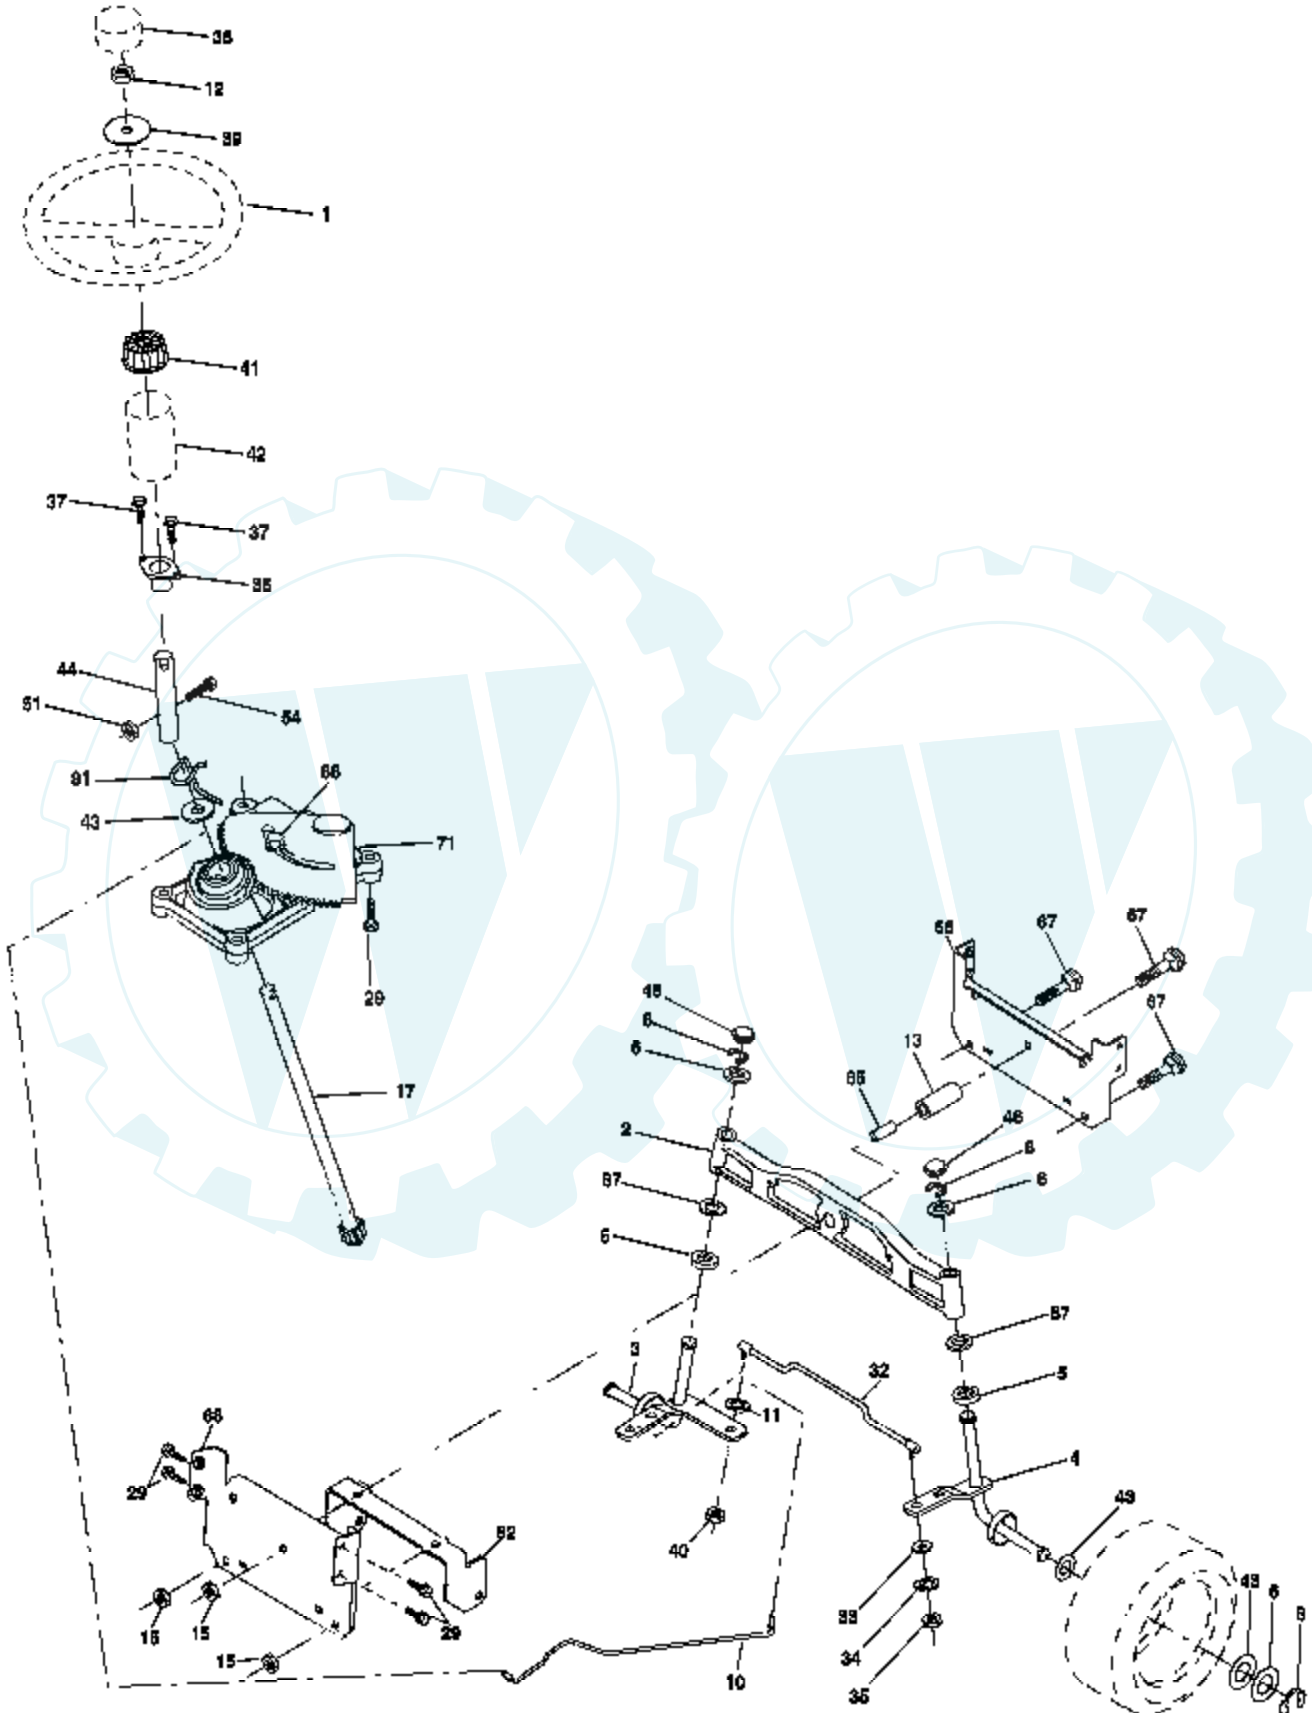

**IGNITION SWITCH**

POSITION	CIRCUIT	"MAKE"
OFF	M+G+A1	NONE
RUN/LIGHT	B+A1	A2+L
RUN	B+A1	NONE
START	B+S+A1	NONE

**WIRING INSULATED CLIPS**  
**NOTE:** IF WIRING INSULATED CLIPS WERE REMOVED FOR SERVICING OF UNIT, THEY SHOULD BE REPLACED TO PROPERLY SECURE YOUR WIRING.

Ref #	Part Number	Qty	Description
1	171683		Seat
2	140551		Bracket Pivot Seat 8 720
3	71110616		Bolt Fin Hex 3/8-16unc X 1
4	19131610		Washer 13/32 X 1 X 10 Ga
5	145006		Clip Push-In
6	73800600		Nut Hex w/Ins. 3/8-16 Unc
7	124181X		Spring Seat Cprsn 2 250 Blk Zi
8	17000616		Screw 3/8-16 x 1.5 Smgml
9	19131614		Washer 13/32 X 1 X 14 Ga.
10	182493		Pan Seat
11	166369		Knob Seat
12	121246X		Bracket Mounting Switch
13	121248X		Bushing Snap Blk Nyl 50 Id
14	72050412		Bolt Rdhd Sqnk 1/4-20x1-1/2
15	134300		Spacer Split 28x 88
16	121250X		Spring Cprsn
17	123976X		Nut Lock 1/4 Lge Flg Gr 5 Zinc
21	171852		Bolt Shoulder 5/16-18 Unc
22	73800500		Nut Hex Lock W/Ins 5/16-18
24	19171912		Washer 17/32 X 1-3/16 X 12 Ga.
25	127018X		Bolt Shoulder 5/16-18 X 62