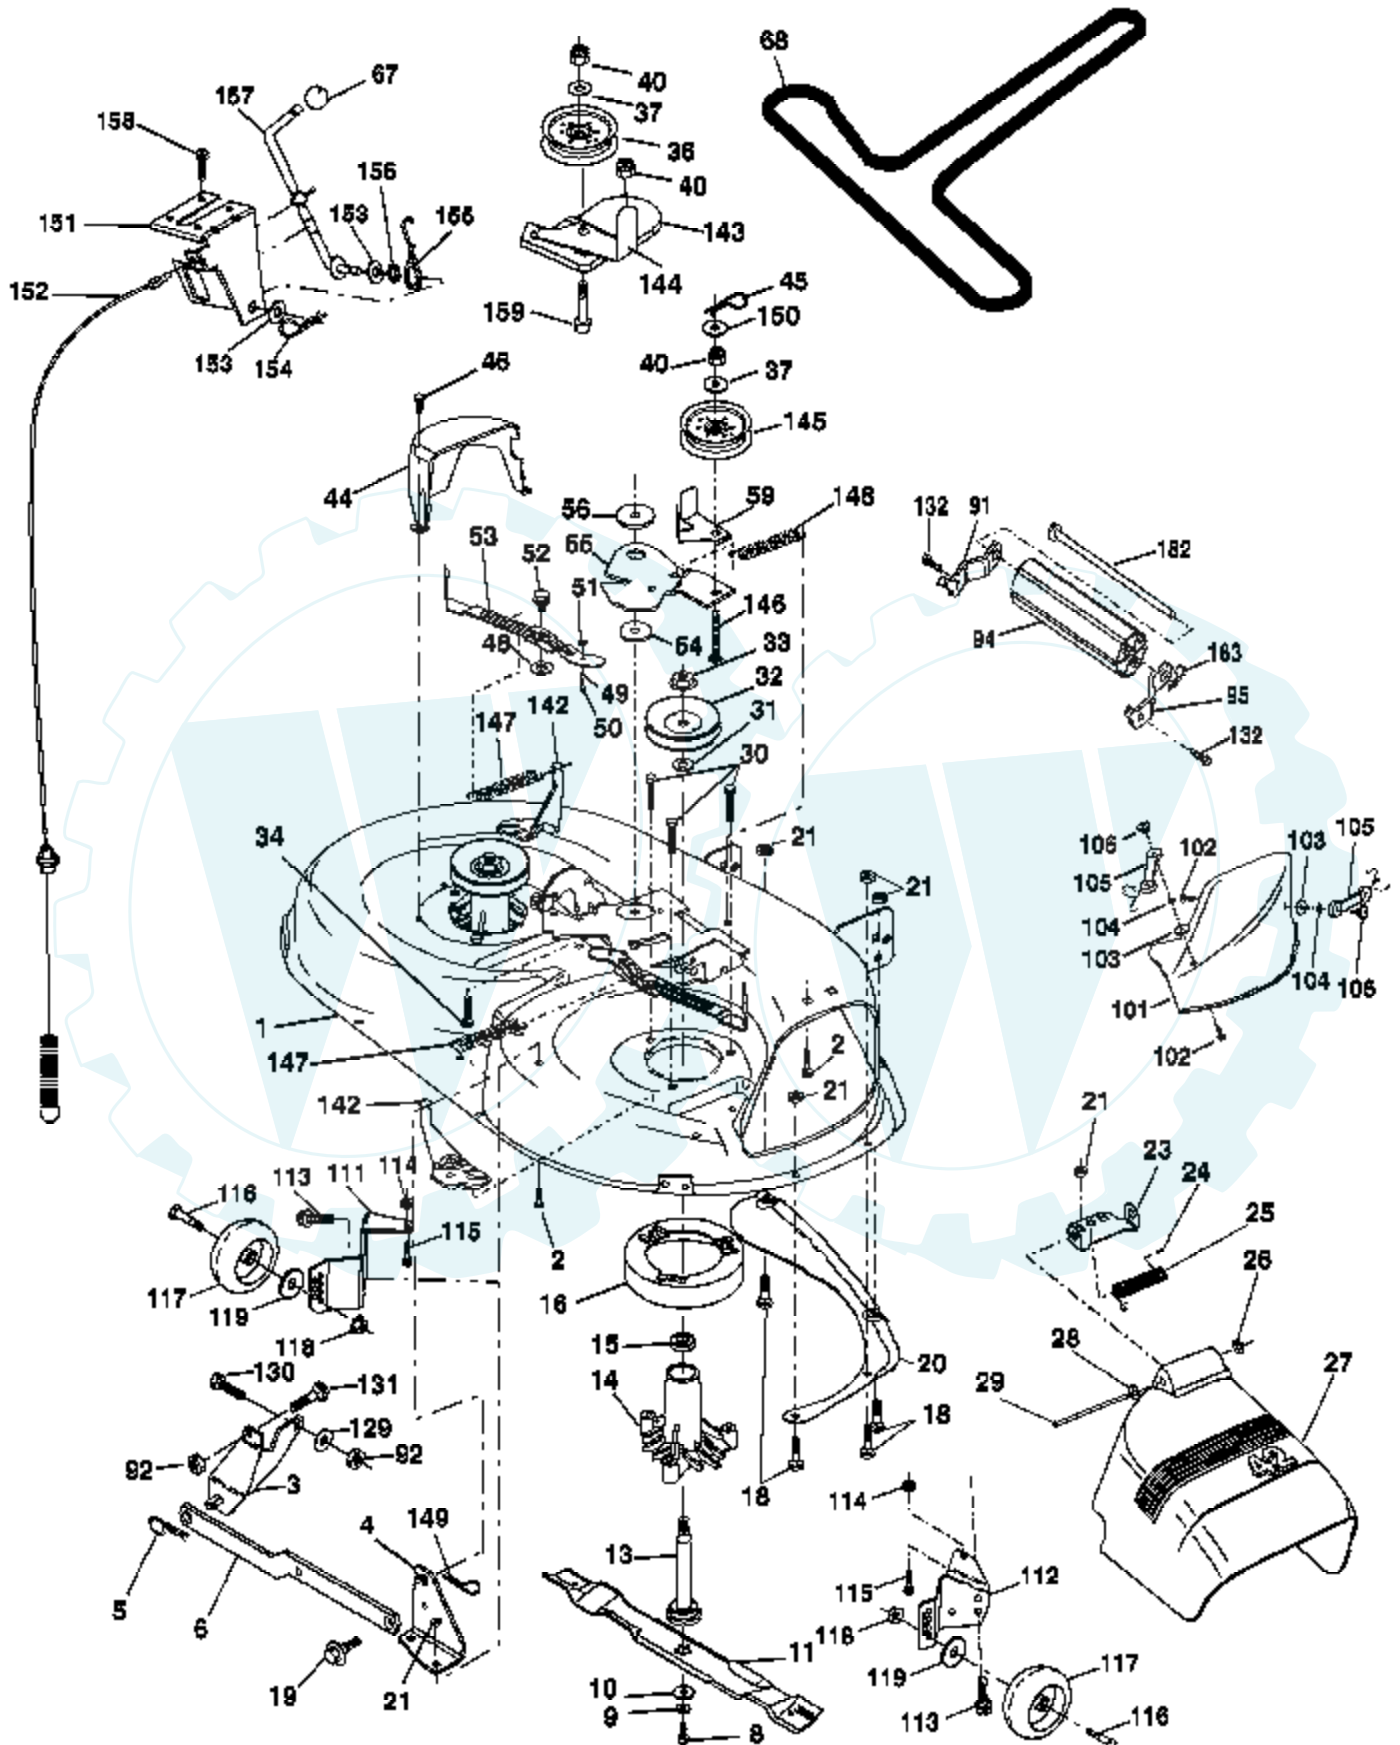

Ref #	Part Number	Qty	Description
1	165892X421		Mower Deck Assembly, 42"
2	72140506		Bolt
3	138017		Bracket Asm Fr. Sway Bar 3/42
4	165460X		Bracket Asm Deck 42" Sway Bar
5	4939M		Retainer Spring
6	178024		Bar Sway Deck
8	850857		Bolt 3/8-24 x 25 Grade 8 patched
9	10030600		Washer, Lock
10	140296		Washer, Hardened
11	134149		Blade, Mulching 42" Std
	138498		Blade Mower 42" Hi-Lift Std
13	137645		Shaft Assembly, Mandrel, Vented
14	128774		Housing, Mandrel, Vented
15	110485X		Bearing, Ball, Mandrel
16	174493		Stripper, Mandrel Deck
18	72140505		Bolt, Carriage 5/16-18 x 5/8
19	132827		Bolt, Shoulder
20	159770		Baffle, Vortex
21	73680500		Nut
23	177563		Bracket, Deflector Mower 42"
24	105304X		Cap, Sleeve 80 x 112 Blk Mower
25	123713X		Spring, Torsion, Deflector 2 52
26	110452X		Nut, Push Phos & Oil
27	130968X428		Shield, Deflector 42" Blk
28	19111016		Washer 11/32 x 5/8 x 16 Gauge
29	131491		Rod, Hinge 42" 6 75 W/G
30	173984		Screw Thdrol
31	129963		Washer, Spacer Mower Vented
32	173436		Pulley, Mandrel
33	178342		Nut, Toplock
34	72110614		Bolt
36	173438		Pulley, Idler, Flat
37	19131316		Washer 13/32 x 13/16 x 16 Gauge
40	73680600		Nut
44	140088		Guard, Mandrel, LH
45	4497H		Retainer
46	137729		Screw, Thdrol 1/4-20 x 5/8 T
48	133944		Washer, Hardened
49	174284		Roller Assembly, Cam Follower
50	131340		Bolt, Shoulder #10-24 Grade 5
51	69180		Locknut
52	139888		Bolt, Shoulder 5/16-18 UNC
53	131845		Arm Assembly, Pad, Brake
54	133943		Washer, Hardened
55	155046		Arm, Idler
56	122052X		Spacer, Retainer
59	173442		Guard TUV Idler
67	171598		Knob Round
68	144959		V-Belt, 42" Mower
91	180532		Bracket Asm Noseroller LH
92			UNKNOWN
94	132264		Roller Nose 38 & 42
95	180533		Bracket Asm Noseroller RH
101	136420		Mulcher Cover
102	71081010		Screw, Pan Hd Phillip 10-24 x 5/8
103	19061216		Washer, Flat
104	10071000		Washer, Lock
105	160793		Latch Assembly