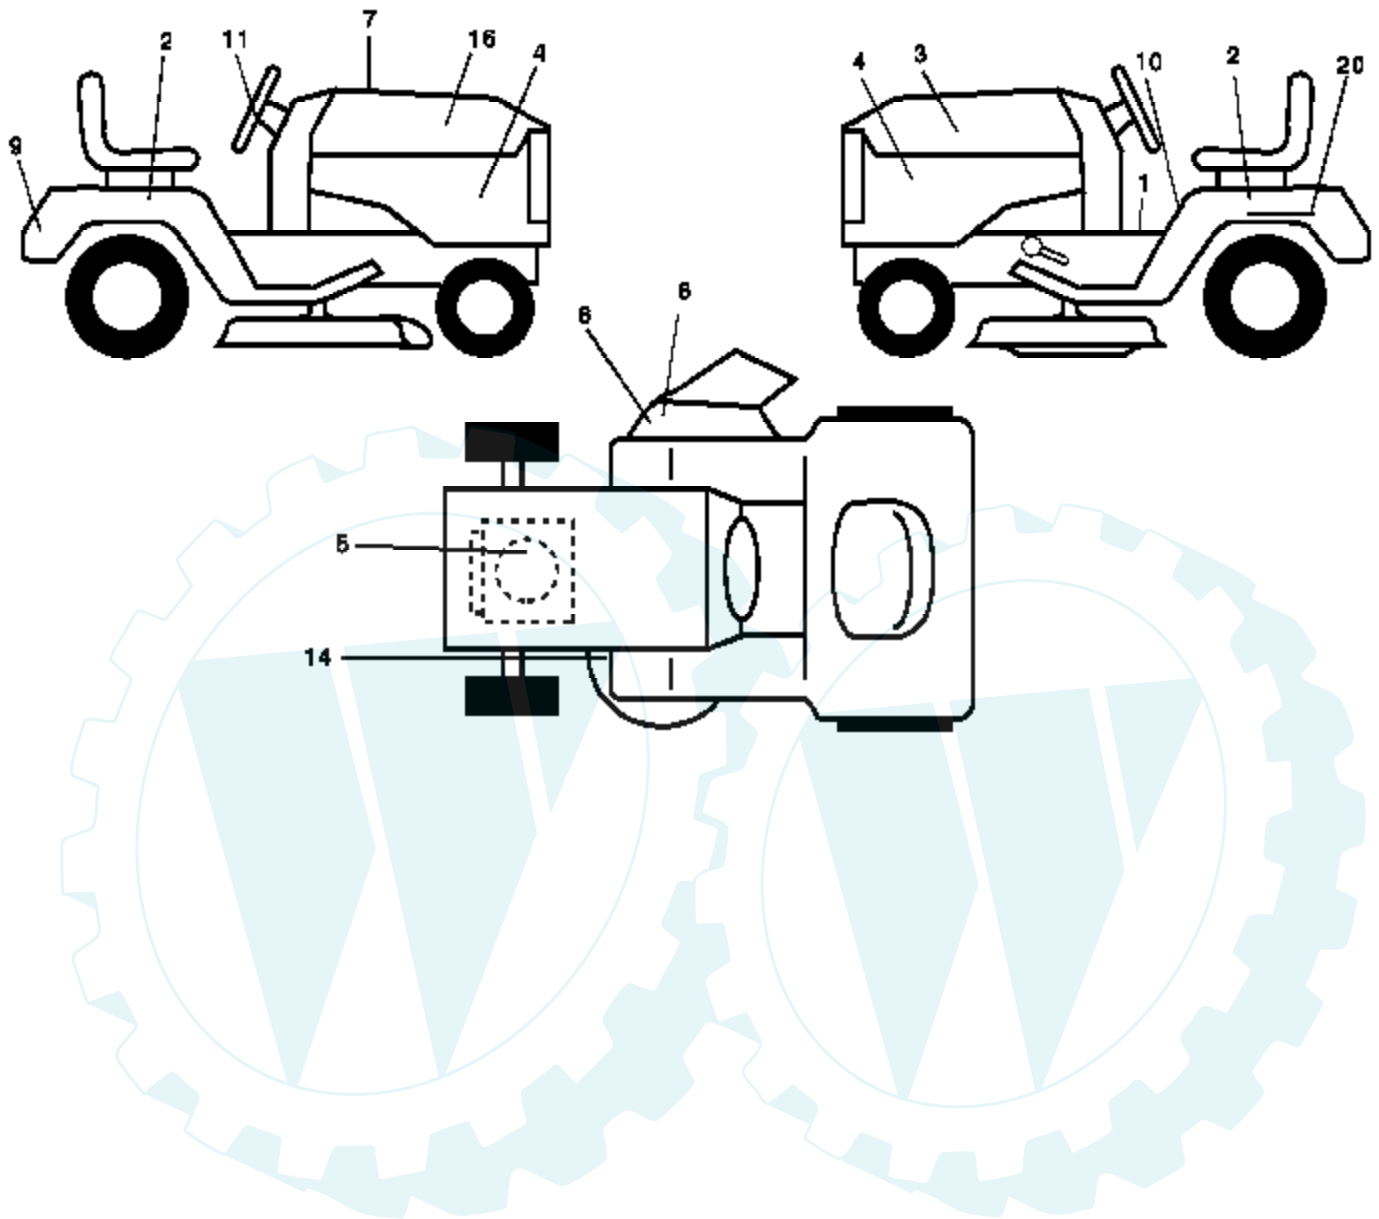

Ref #	Part Number	Qty	Description
1	157032		Decal Oper
2	176303		Decal Fender Auto
3	176308		Decal Hood LH
4	176309		Decal Side Panel Logo
5	174410		Decal HP Engine
6	170563		Decal Warning, Keep Hand Away
7	180892		Decal Replacement Parts
8	179128		Decal Deck "B" 42"
9	172740		Decal Fender Logo
10	157140		Decal Fender Danger E/F
11	172743		Decal Ins Strg Whl
14	160396		Decal V-Belt Schematic
16	176307		Decal Hood Rh
20	145005		Decal Bat Dan/Psn
	169210		Decal By Pass Lt Hydro
	179768X428		Pad Footrest LH
	179769X428		Pad Footrest RH
	138311		Decal Handle Lft Height Adjust
	173587		Decal Reflector Rh
	173589		Decal Fend Reflector Lh
	183113		Manual Owner's (English)
	183114		Manual Owner's (French)