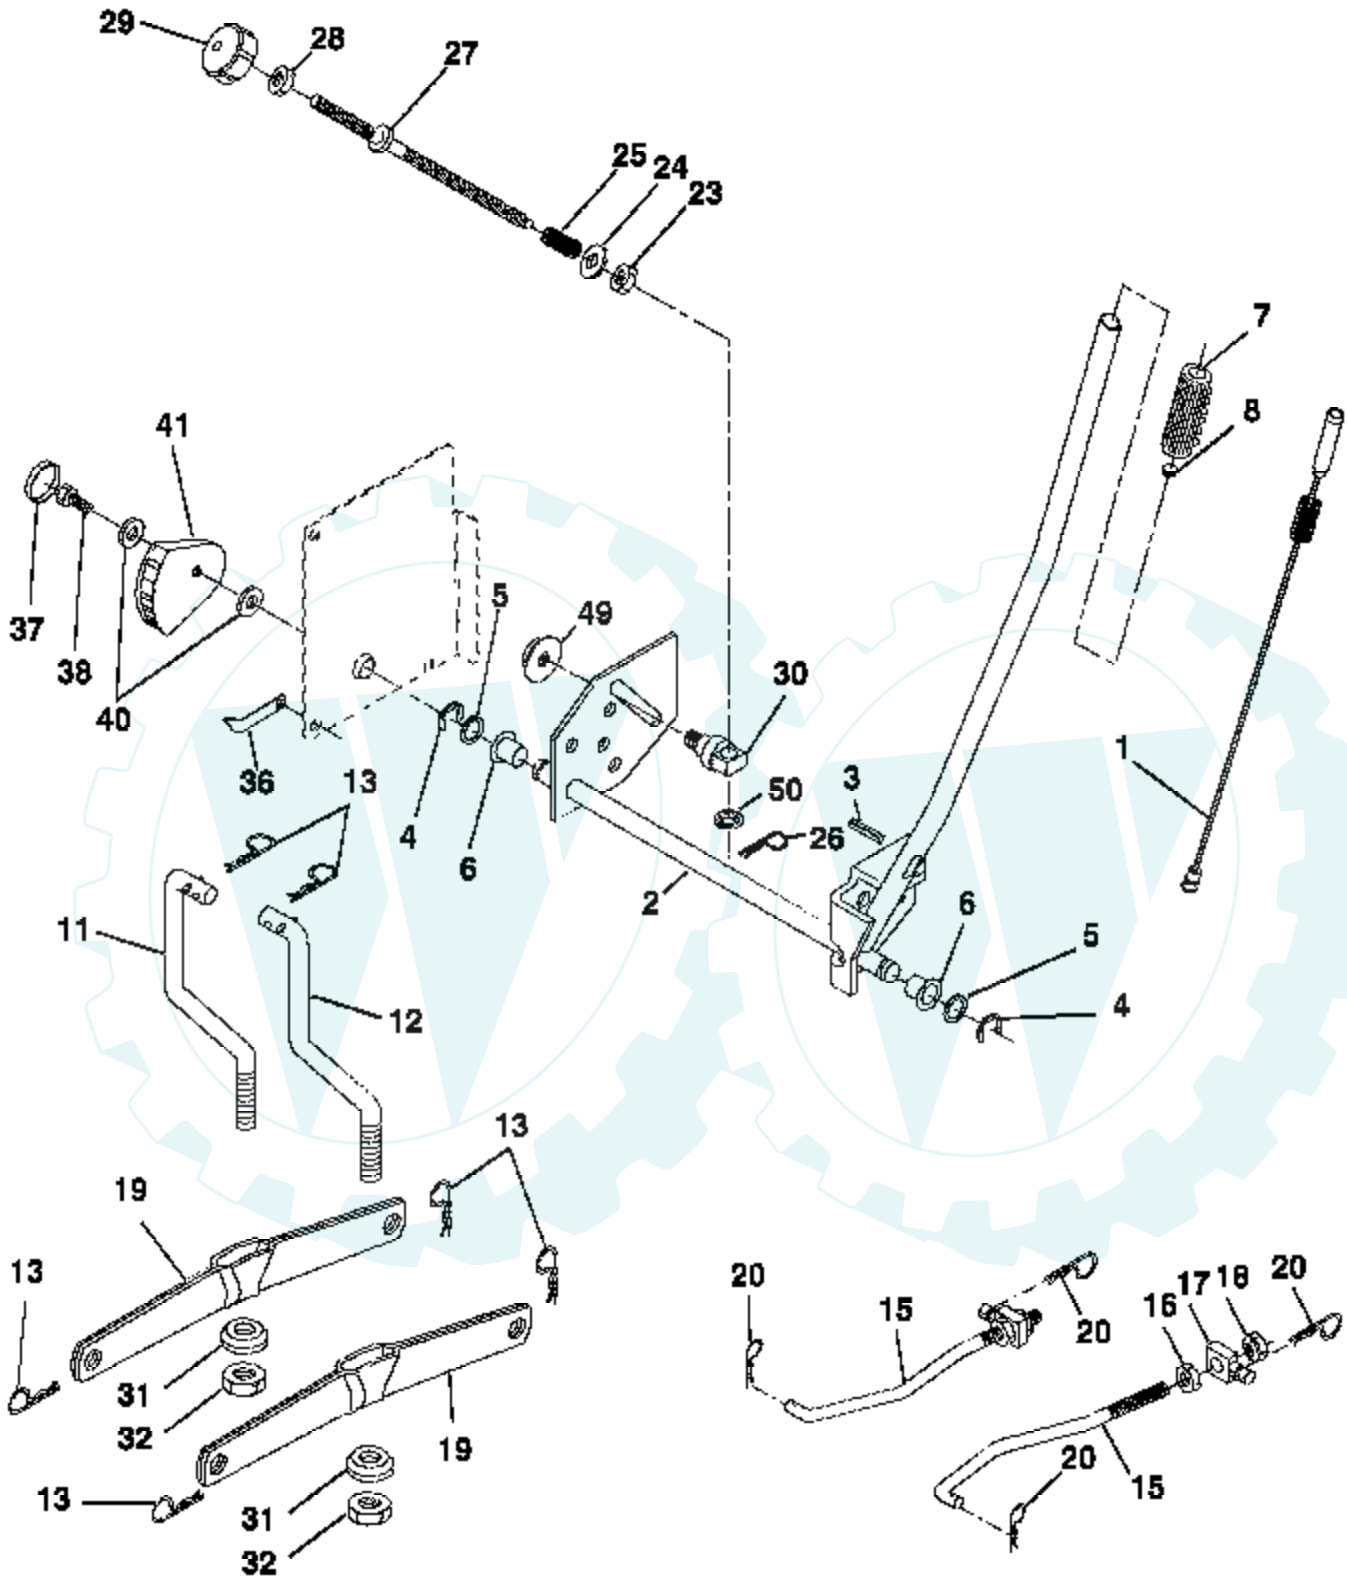

Ref #	Part Number	Qty	Description
1	159460		Wire Asm Inner/Sprg W/plunger LT
2	159471		Shaft Asm Lift RH w/Inf
3	105767X		Pin Groove 1 500 Zinc
4	12000002		E Ring #5133-62
5	19211621		Washer 21/32 X 1 X 21 Ga
6	120183X		Bearing Nylon Blk 629 Id
7	125631X		Grip Handle
8	170770		Button Plunger
11	139865		Link Lift LH Fixed Length
12	139866		Link Lift RH Fixed Length
13	4939M		Retainer Spring
15	173288		Link Front
16	73350800		Nut Jam Hex 1/2-13 Unc
17	175689		Trunnion
18	73800800		Nut Lock W/Wsh 1/2-13 Unc
19	139868		Arm Suspension Rear
20	163552		Retainer Spring
23	110807X		Nut Special
24	19131016		Washer 13/32 X 5/8 X 16 Ga
25	2876H		Spring 2-1/8"
26	169484		Retainer Clip
27	126971X		Rod Adj Lift Zinc 7.49 Wrk Lg
28	73350600		Nut Hex Jam 3/8-16 Unc
29	138057		Knob Inf 3/8-16 Unc Blk W/sym
30	150233		Trunnion Infin Height
31	169865		Bearing Pvt Lift
32	73540600		Nut Crownlock 3/8 - 24
36	155097		Pointer Height Indicator
37	123935X		Plug Hole Blk 1.485/1.515 Dia.
38	17060516		Screw 5/16-18 x 1
40	19112410		Washer 11/32 x 1-1/2 10 Ga.
41	155098		Indicator Height STLT
49	145212		Nut Hex Flange Lock
50	110452X		Nut PUsH Phos & Oi