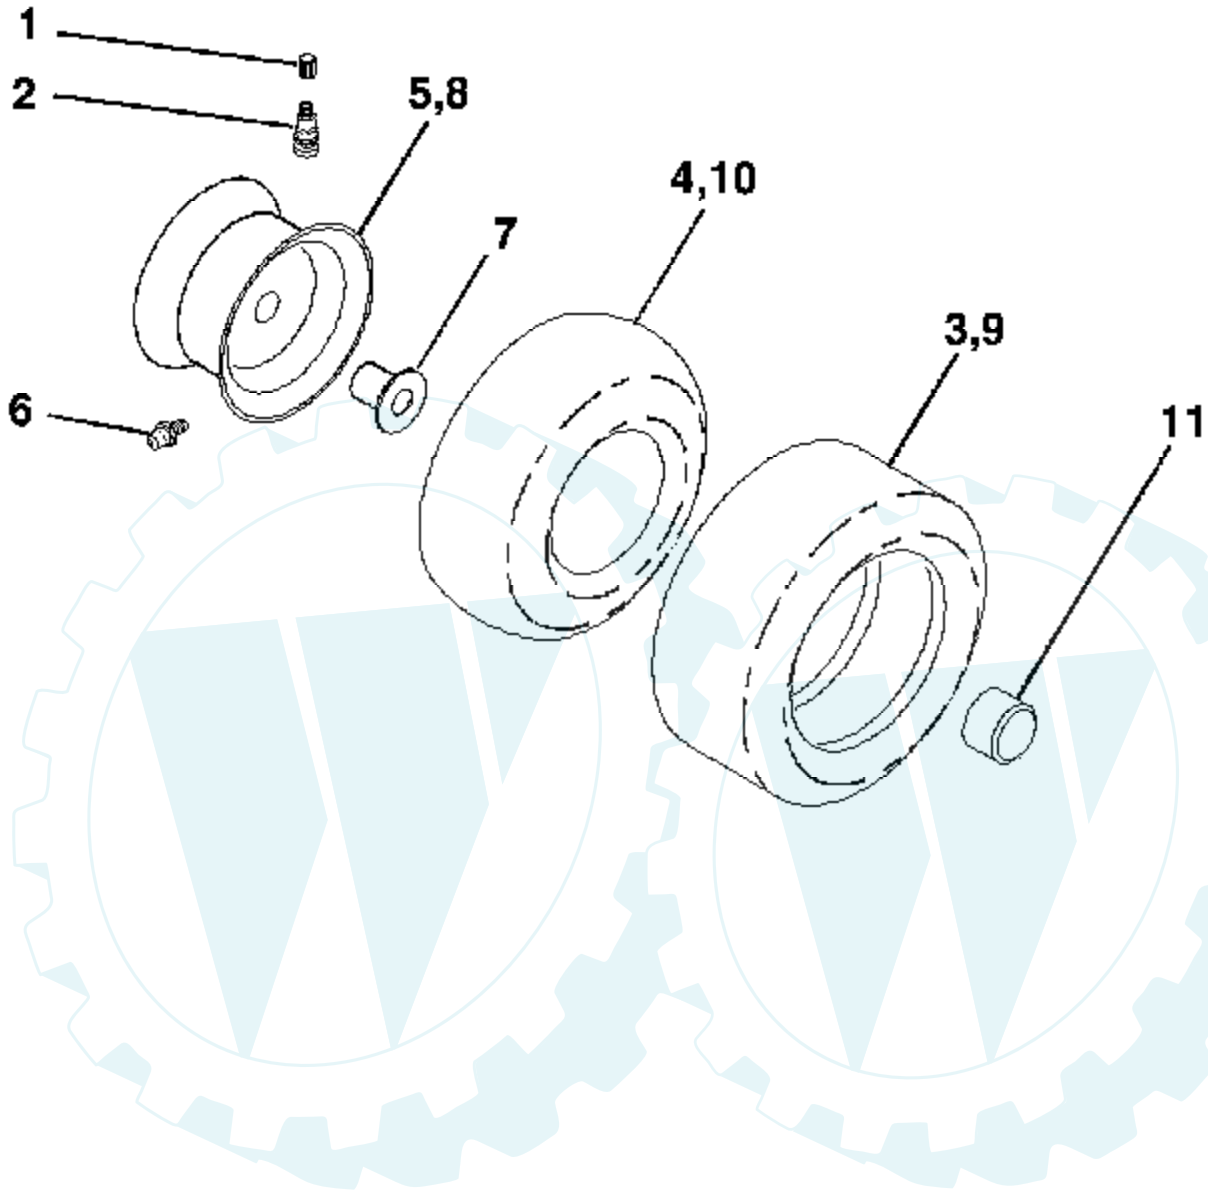

Ref #	Part Number	Qty	Description
1	59192		Cap Valve Tire
2	65139		Stem Valve
3	170455		Tire F T 15 X 6 0 - 6 Service
4	59904		Tube Front (Service Item Only)
5	106732X421		Rim Asm 6" front Service
6	278H		Fitting Grease (Front Wheel Only)
7	9040H		Bearing Flange (Front Wheel Only)
8	106108X421		Rim Asm 8" rear Service
9	170456		Tire R T 20x10-8 Service
10	7152J		Tube Rear (Service Item Only)
11	104757X421		Cap Axle Blk 1 50 X 1 00
	144334		Sealant, Tire (10 oz. Tube)