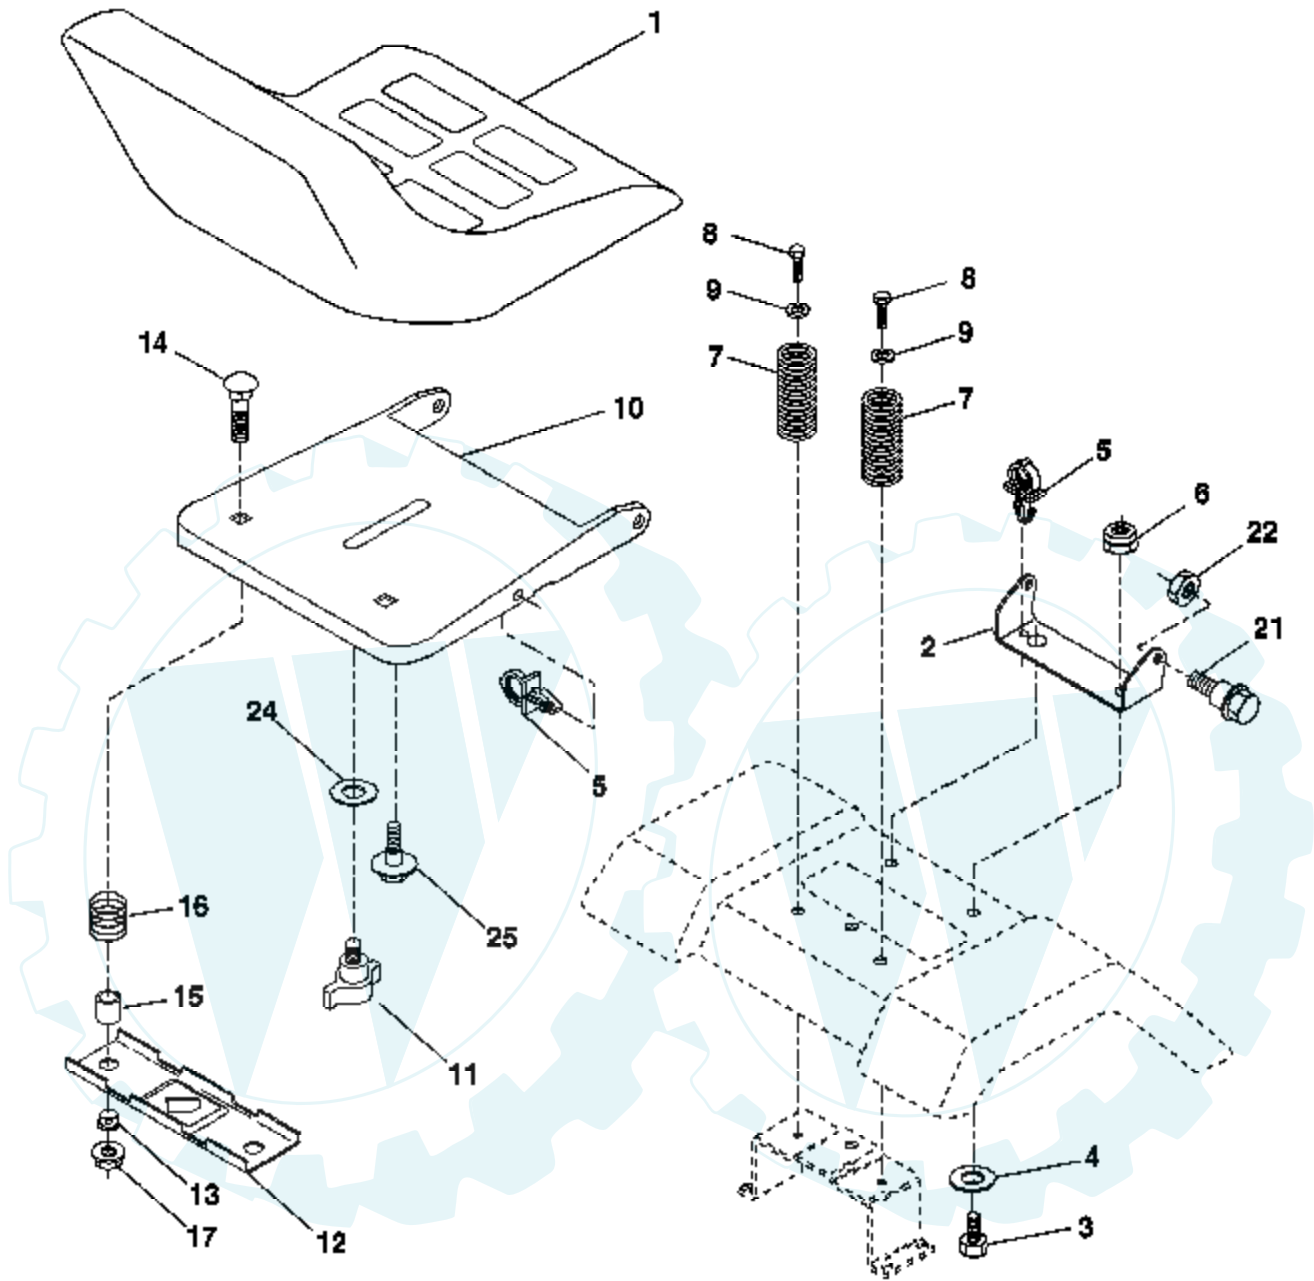

Ref #	Part Number	Qty	Description
1	159460		Wire Asm Inner/Sprg W/plunger LT
2	159471		Shaft Asm Lift RH w/Inf
3	105767X		Pin Groove 1 500 Zinc
4	12000002		E Ring #5133-62
5	19211621		Washer 21/32 X 1 X 21 Ga
6	120183X		Bearing Nylon Blk 629 Id
7	125631X		Grip Handle
8	170770		Button Plunger
11	139865		Link Lift LH Fixed Length
12	139866		Link Lift RH Fixed Length
13	4939M		Retainer Spring
15	173288		Link Front
16	73350800		Nut Jam Hex 1/2-13 Unc
17	175689		Trunnion
18	73800800		Nut Lock W/Wsh 1/2-13 Unc
19	139868		Arm Suspension Rear
20	163552		Retainer Spring
23	110807X		Nut Special
24	19131016		Washer 13/32 X 5/8 X 16 Ga
25	2876H		Spring 2-1/8"
26	169484		Retainer Clip
27	126971X		Rod Adj Lift Zinc 7.49 Wrk Lg
28	73350600		Nut Hex Jam 3/8-16 Unc
29	138057		Knob Inf 3/8-16 Unc Blk W/sym
30	150233		Trunnion Infin Height
31	169865		Bearing Pvt Lift
32	73540600		Nut Crownlock 3/8 - 24
36	155097		Pointer Height Indicator
37	123935X		Plug Hole Blk 1.485/1.515 Dia.
38	17060516		Screw 5/16-18 x 1
40	19112410		Washer 11/32 x 1-1/2 10 Ga.
41	155098		Indicator Height STLT
49	145212		Nut Hex Flange Lock
50	110452X		Nut PUsH Phos & Oi

**IGNITION SWITCH**

POSITION	CIRCUIT	"MAKE"
OFF	M+G+A1	NONE
RUN/LIGHT	B+A1	A2+L
RUN	B+A1	NONE
START	B+S+A1	NONE

**WIRING INSULATED CLIPS**  
**NOTE:** IF WIRING INSULATED CLIPS WERE REMOVED FOR SERVICING OF UNIT, THEY SHOULD BE REPLACED TO PROPERLY SECURE YOUR WIRING.