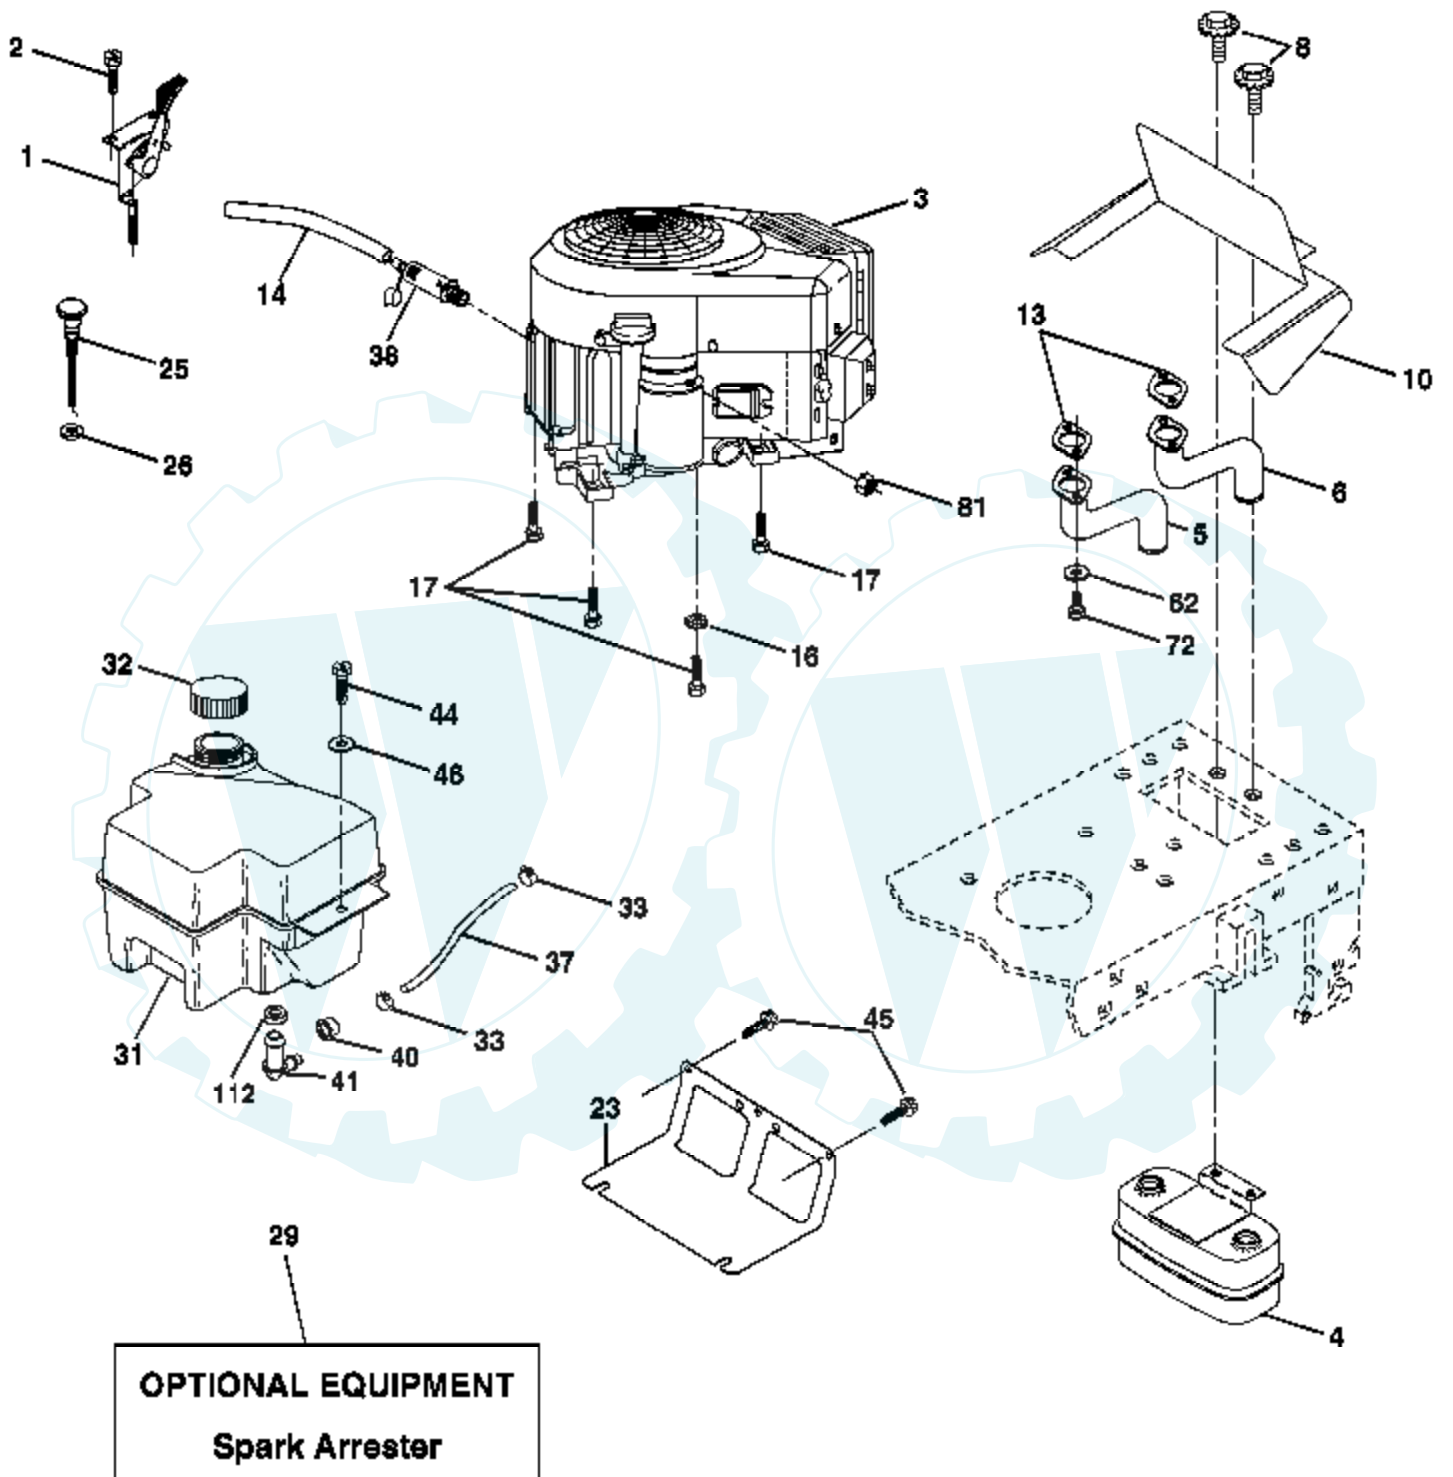

Ref #	Part Number	Qty	Description
96	4497H		Retainer Spring 1" Zinc/Cad
116	72140608		Bolt RDHD SQNK 3/8-16 UNC x 1
120	73900600		Nut Lock Flg 3/8-16 Unc
150	175456		Spacer Retainer
151	19133210		Washer 13/32 x 2 x 10 Ga.
156	166002		Washer Srrted 5/16 ID x 1.125
158	165589		Bracket Shift Mount
159	165494		Hub Tapered Flange Shift Lt
161	72140406		Bolt Rdhd Sqnk 1/4-20 x 3/4 Gr 5
162	73680400		Nut Crownlock 1/4-20 Unc
163	74780416		Bolt Hex Fin 1/4-20 Unc x 1 Gr 5
164	19091010		Washer 5/8 x .281 x 10 Ga
165	165623		Bracket Pivot Lever
166	166880		Screw 5/16-18 x 5/8
168	165492		Bolt Shoulder 5/16-18 x .561
169	165580		Plate Fastening Lt
197	169613		Nyliner Snap-In 5/8" ID
198	169593		Washer Nyl 7/8 ID x .105
199	169612		Bolt Shoulder 5/16-18 Unc
200	72140508		Bolt Rdhd Sqnk 5/16-18 Unc x 1
202	72110614		Bolt Carr Sh 3/8-16 x 1-3/4 Gr 5
212	145212		Nut Hex flange Lock
250	17060612		Screw Thdrol. 3/8-16 x .75

Ref #	Part Number	Qty	Description
1	144927		Battery
2	74760412		Bolt Hex Hd 1/4-20unc X 3/4
8	176689		Box Battery Fender
16	176138		Switch Interlock
21	175685		Harness Socket Light
22	4152J		Bulb, Light # 1156
24	4799J		Cable Battery
25	146147		Cable Battery 6 Ga Red w/16 wire
26	175158		Fuse
27	73510400		Nut Keps Hex 1/4-20 Unc
28	4207J		Cable Ground 6ga 12 black
29	121305X		Switch Plunger Nc Gray
30	175566		Switch Ign
33	140401		Key Ign Molded Generic
40	179720		Harness Ign
41	71110408		Bolt Fin Hex 1/4-20uncx 1/2
42	131563		Cover Terminal Red
43	178861		Solenoid
45	121433X		Ammeter Rectangular
52	141940		Protection Loop
90	180449		Cover Terminal Battery