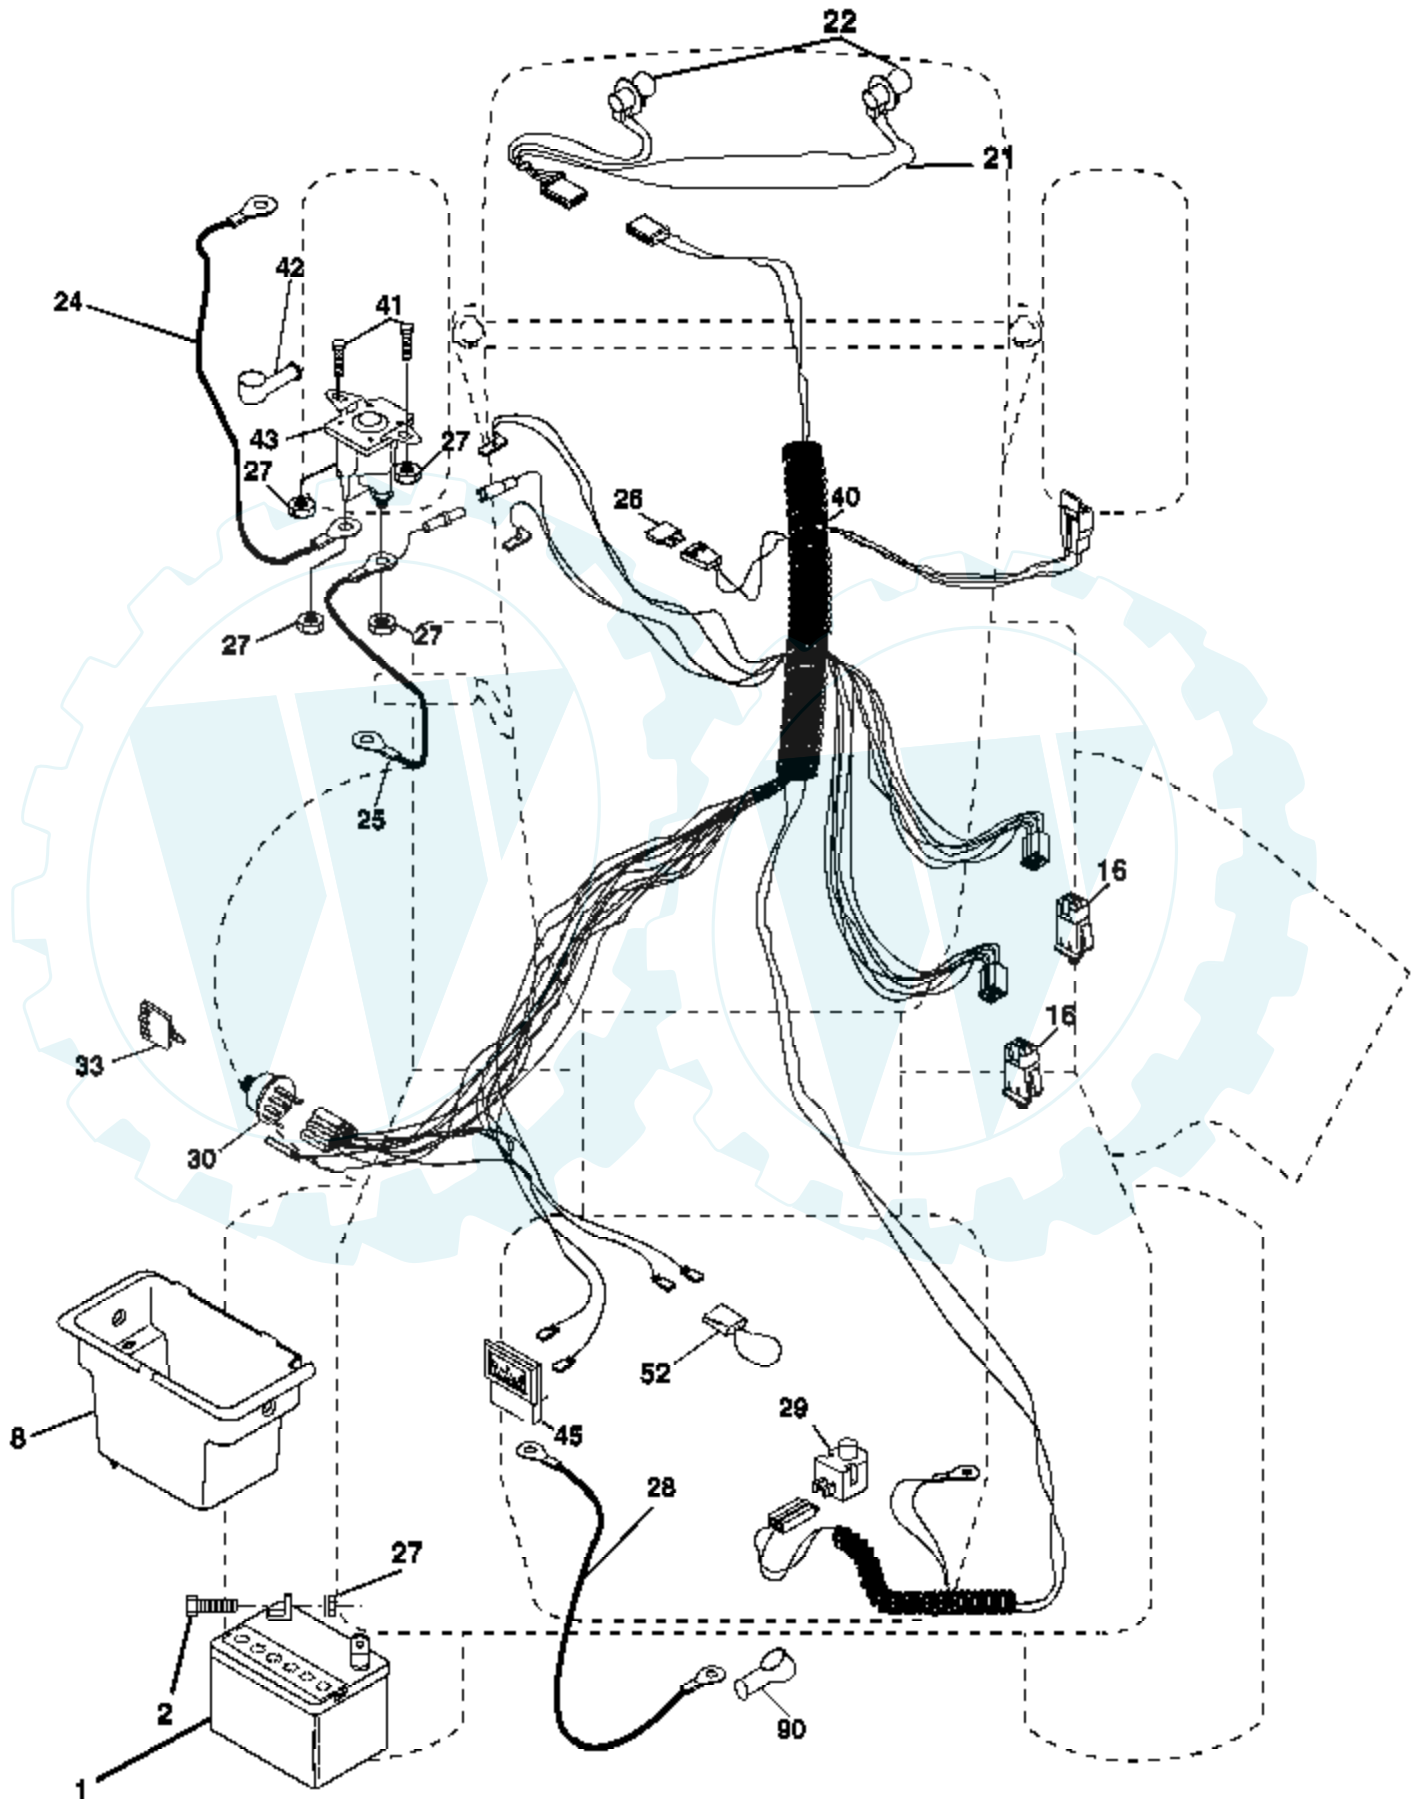

Ref #	Part Number	Qty	Description
1	144927		Battery
2	74760412		Bolt Hex Hd 1/4-20unc X 3/4
8	176689		Box Battery Fender
16	176138		Switch Interlock
21	175685		Harness Socket Light
22	4152J		Bulb, Light # 1156
24	4799J		Cable Battery
25	146147		Cable Battery 6 Ga Red w/16 wire
26	175158		Fuse
27	73510400		Nut Keps Hex 1/4-20 Unc
28	4207J		Cable Ground 6ga 12 black
29	121305X		Switch Plunger Nc Gray
30	175566		Switch Ign
33	140401		Key Ign Molded Generic
40	179720		Harness Ign
41	71110408		Bolt Fin Hex 1/4-20uncx 1/2
42	131563		Cover Terminal Red
43	178861		Solenoid
45	121433X		Ammeter Rectangular
52	141940		Protection Loop
90	180449		Cover Terminal Battery