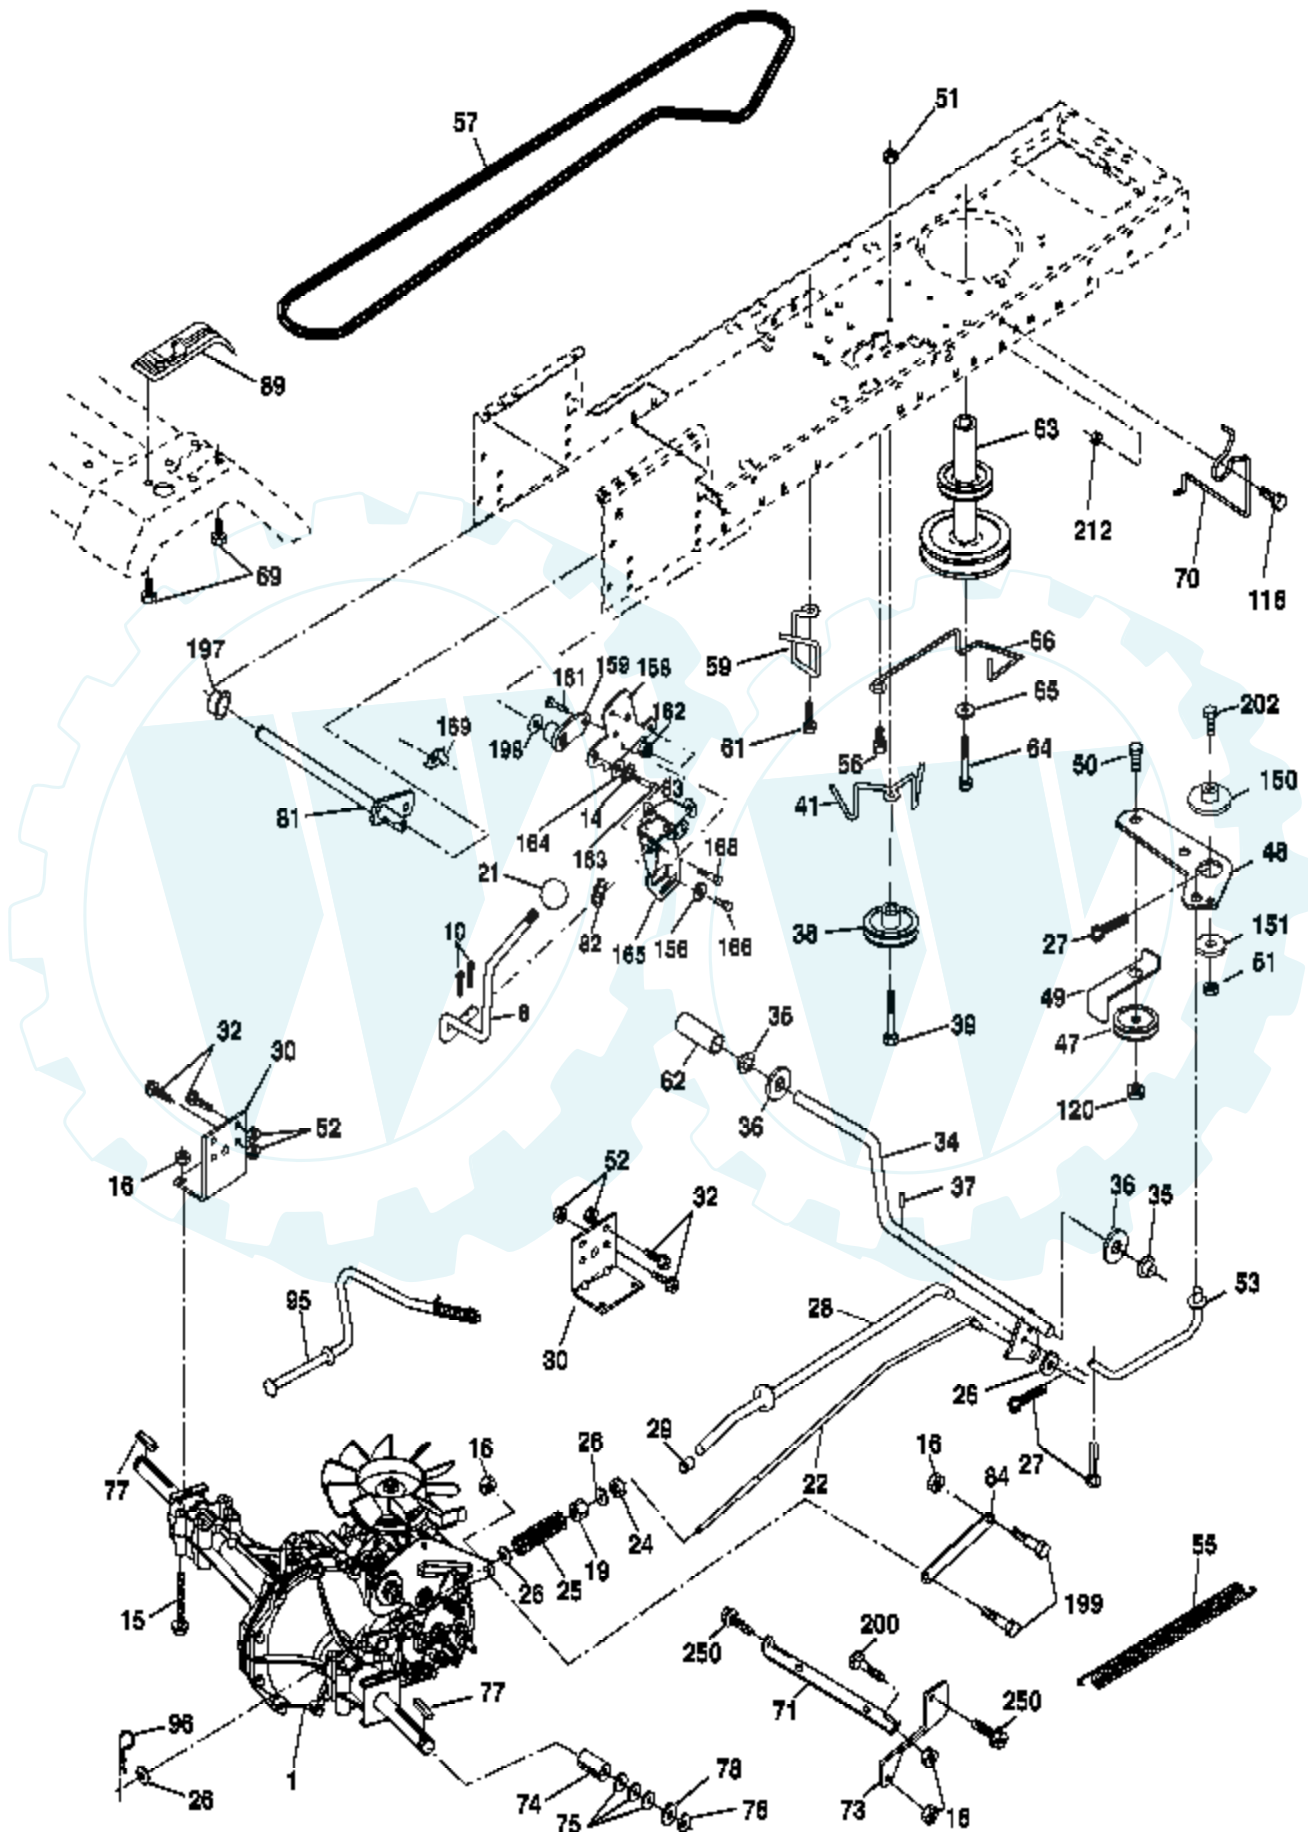

Ref #	Part Number	Qty	Description
1			Transaxle Hydro Gear 314-0510 (Order Parts From Transaxle Manufacturer)
8	165619		Rod Shift Hydro LT
10	76020416		Pin Cotter 1/8 x 1 CAD
14	10040400		Washer Lock Hvy Helical
15	74490544		Bolt, Hex FLGHD 5/16-18 Gr. 5
16	73800500		Nut Lock Hex W/Ins 5/16-18 Unc P
19	73800600		Nut Lock Hex W/Wsh 3/8-16 Unc
21	140845		Knob, Round 1/2-13
22	169498		Rod, Brake Hydro
24	73350600		Nut
25	106888X		Spring, Brake Rod
26	19131316		Washer
27	76020412		Pin Cotter 1/8 x 3/4 CAD.
28	175765		Rod, Parking Brake
29	71673		Cap, Parking Brake
30	169592		Bracket, Transaxle
32	74760512		Bolt Hex Hd 5/16-18 Unc x 3/4
34	175578		Shaft, Foot Pedal
35	120183X		Bearing, Nylon
36	19211616		Washer
37	1572H		Pin, Roll
38	179114		Pulley, Composite
39	74760648		Bolt, Fin Hex 3/8-16 x 3
41	175556		Keeper, Belt Idler
47	127783		Pulley, Idler, V-Groove
48	154407		Bellcrank Clutch Grnd Drv STL
49	123205X		Retainer, Belt
50	74760624		Bolt
51	73680600		Nut Crownlock 3/8-16 UNC
52	73680500		Nut Crownlock 5/16-18 UNC
53	105710X		Link, Clutch
55	105709X		Spring, Return, Clutch
56	17060620		Screw 3/8-16 x 1-1/4
57	140294		V-Belt, Ground Drive
59	169691		Keeper, Center Span
61	17120614		Screw 3/8-16 x .875
62	8883R		Cover, Pedal
63	175410		Pulley, Engine
64	71170764		Bolt, Hex
65	10040700		Washer
66	154778		Keeper Belt Engine
69	142432		Screw
70	134683		Guide Belt
71	169183		Strap Torque Lh Hydro
73	169182		Strap Torque Rh Hydro
74	137057		Spacer, Axle
75	121749X		Washer 25/32 x 1-1/4 x 16 Gauge
76	12000001		E-Ring
77	123583X		Key, Square
78	121748X		Washer 25/32 x 1-5/8 x 16 Gauge
81	165596		Shaft Asm. Cross Hydro
82	123782X		Spring Torsion T/A
83	19171216		Washer 17/32 x 3/4 x 16 Ga.
84	169594		Link Transaxle
89	169373X428		Console, Hydro
95	170201		Control Asm Bypass Hydro