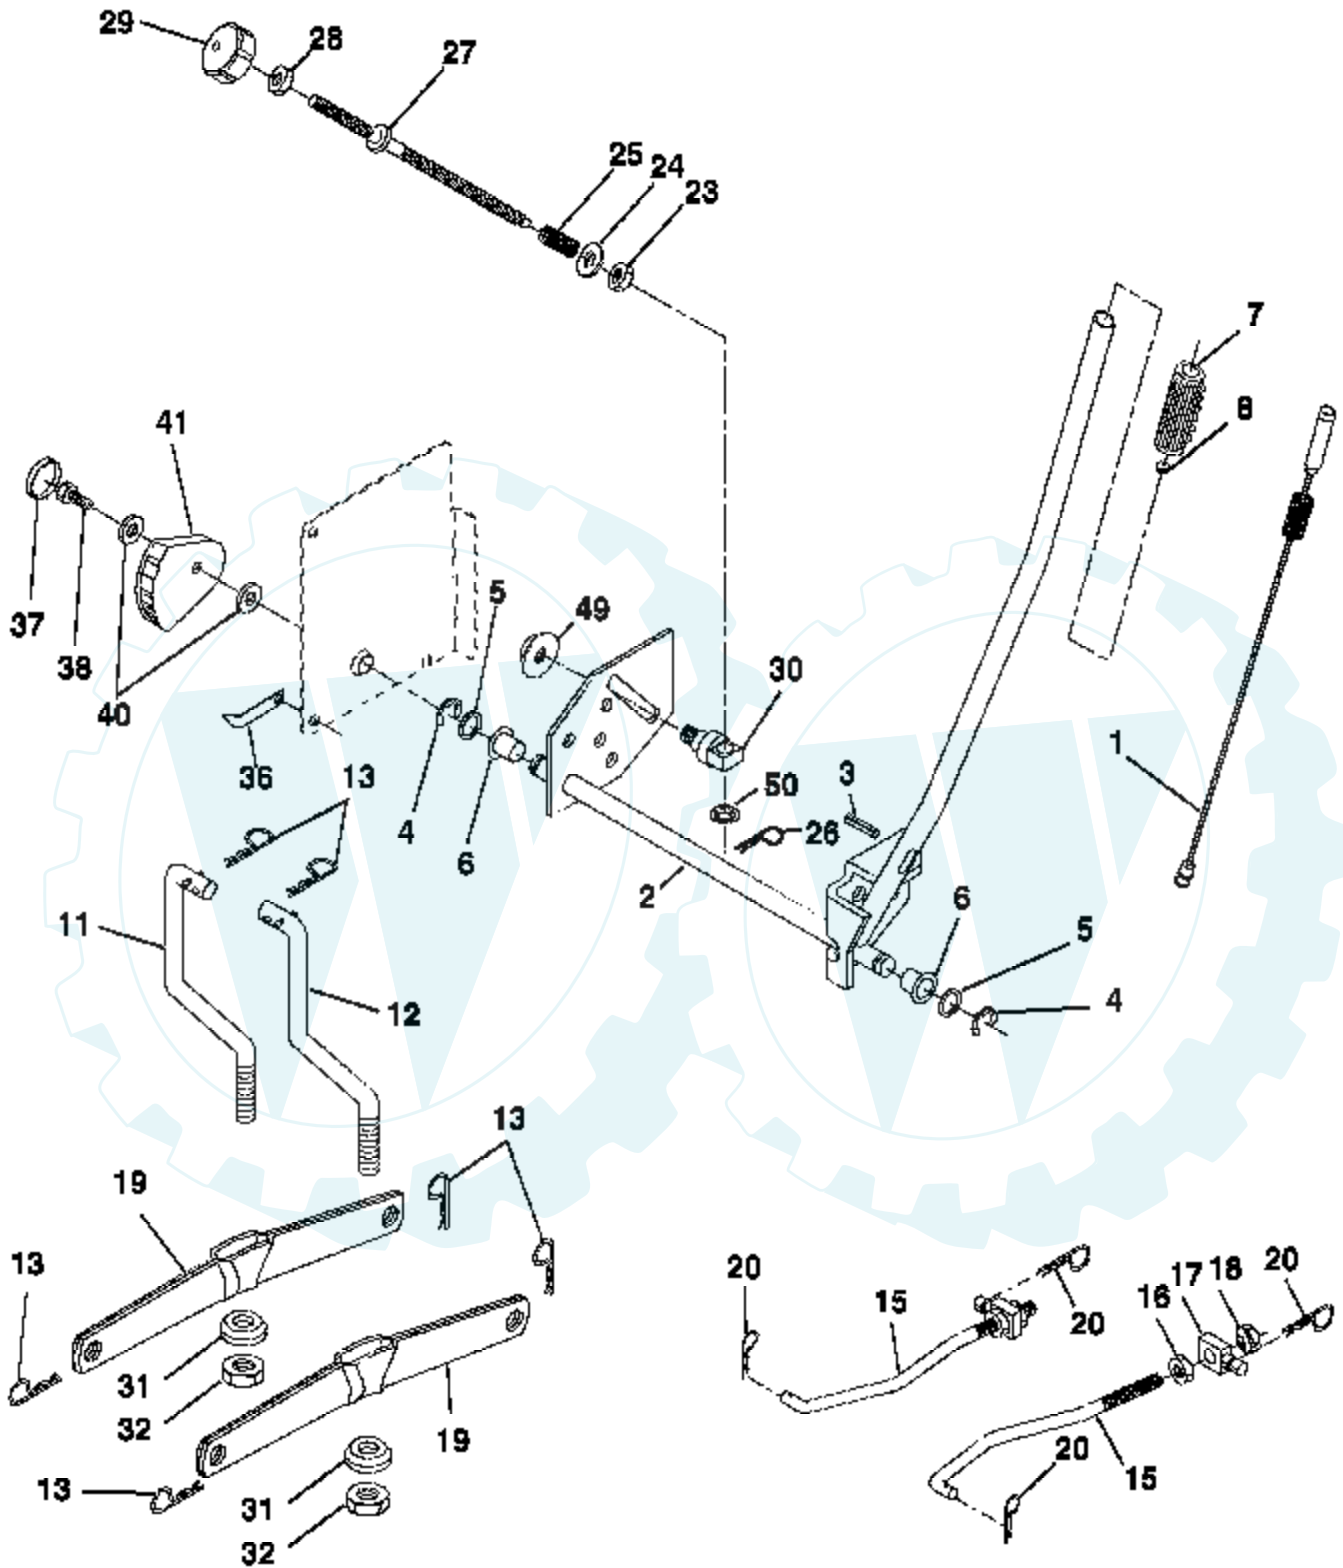

Ref #	Part Number	Qty	Description
105	160793		Latch Assembly
106	2029J		Nut, Weld
111	179292X421		Bracket, Gauge, Wheel LH
112	179293X421		Bracket, Gauge, Wheel RH
113	17060510		Screw 3/8-16 x .625
114	72110505		Bolt Carr. 5/16-18 x 5/8
115	73510500		Nut Keps 5/16-18 UNC
116	4898H		Bolt, Shoulder
117	165746		Wheel, Gauge
118	73930600		Nut Centerlock 3/8-16
119	19121414		Washer 3/8 x 7/8 x 14 Ga.
129			UNKNOWN
130			UNKNOWN
131			UNKNOWN
132	17060612		Screw 3/8-16 x .75
142	165890		Arm Spring Brake Mower
143	157109		Bracket Arm Idler 42"
144	173441		Keeper Belt 42" Clutch Cable
145	173437		Pulley Idler Flat
146	173443		Bolt Carriage Idler
147	131335		Spring Extension
148	169022		Spring Return Idler
149	165898		Retainer Spring Yellow
150	19091216		Washer 9/32 x 3/4 x 16 Ga.
151	169670		Bracket Clutch Cable
152	169676		Clutch Cable 42"
153	169674		Washer Flat 3/8" Type B
154	169675		Spring Retainer
155	169671		Spring Retention LVR CLTCH CAB
156	169672		Spacer Clutch Cable
157	169669		Rod Clutch Cable 3/8"
158	17720408		Screw Hex Thd Cut 1/4-20 x 5/8
159	72140614		Bolt Rdhd Sqn 3/8-16 UNC x 1-3/4
182	179126		Rod Roller Nose
183	163552		Retainer Spring
	130794		Mandrel Assembly (Includes Housing Shaft and Shaft Hardware Only - Pulley Not Included)
	172559		Replacement Mower, Complete