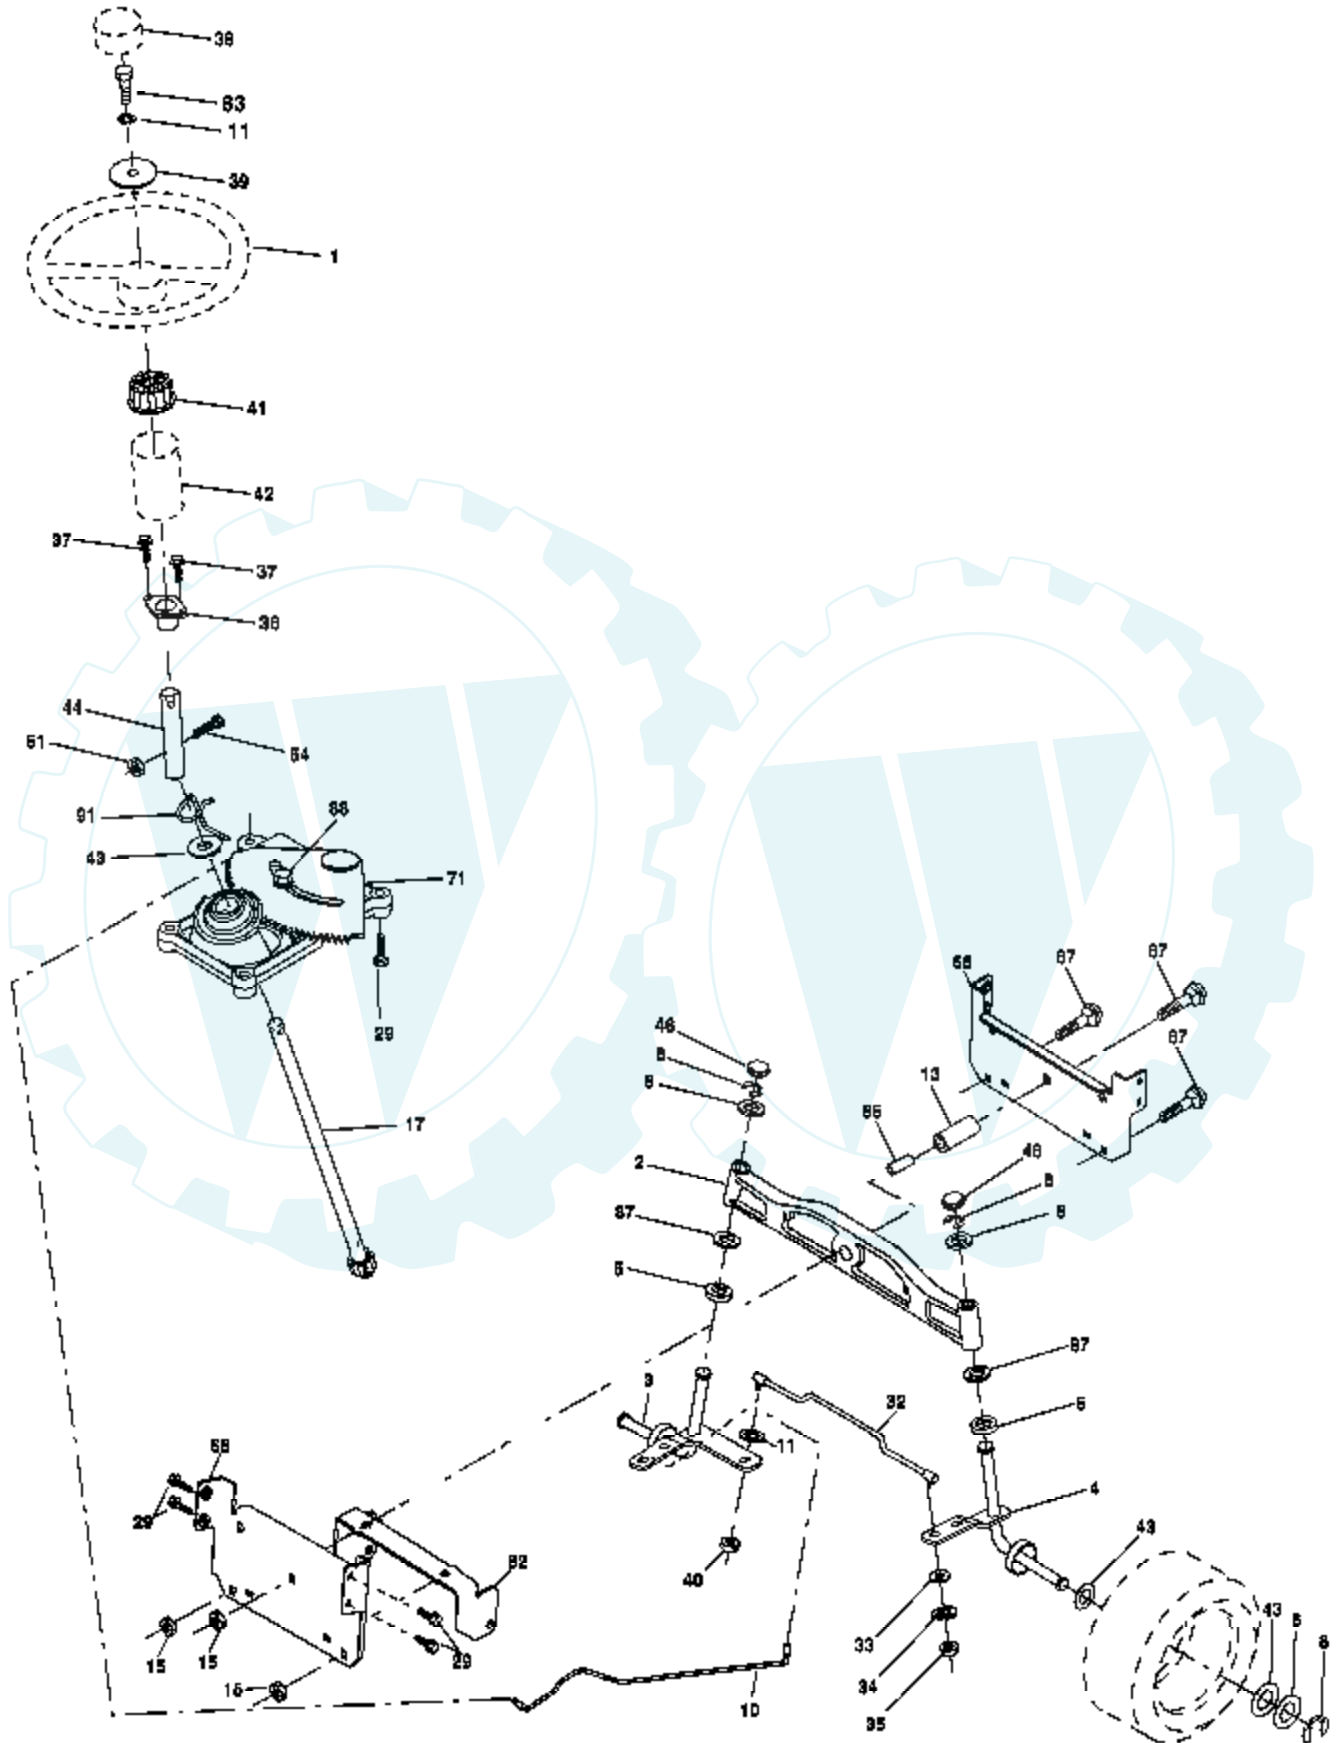

Ref #	Part Number	Qty	Description
1	180656		Wheel Steering
2	172393		Axle Asm Cast Iron LT
3	169840		Spindle Asm LH
4	169839		Spindle Asm RH
5	6266H		Bearing Race Thrust Harden
6	121748X		Washer 25/32 X 1-5/8 X 16 Ga
8	12000029		Ring Klip #t5304-75
10	175121		Link Drag
11	10040600		Washer Lock Hvy Hlcl Spr 3/8
13	136518		Spacer Brg Axle Front
15	145212		Nut Hex Flange Lock
17	177876		Shaft Asm Steering
29	17060612		Screw 3/8-16 x .75
32	171888		Rod Tie
33	19111216		Washer 11/32 x 3/4 x 16 Ga
34	10040500		Washer Lock Hvy Hlcl Spr 5/16
35	73540500		Crownlock Nut 5/16-24 Unf
36	155099		Bushing Strg
37	152927		Screw
38	180657		Insert Cap Strg Wh
39	19132411		Washer 13/32 X 1-1/20 X 11 Ga
40	7810H		Lock nut
41	159945		Adaptor Wheel Strg
42	145054X428		Boot Steering Dash
43	121749X		Washer 25/32 X 1 1/4 X 16 Ga
44	153720		Extension Steering Shaft LR/LT
46	121232X		Cap Spindle Fr Top Blk
51	73800500		Nut Lock Hex w/Ins 5/16-18
54	74780520		Bolt Fin Hex 5/16-18 Unc x 1-1/4
63	74780616		Bolt Fin Hex 3/8-16unc x 1 Gr. 5
65	160367		Spacer Brace Axle
67	72140618		Bolt Rdhd Sq 3/8-16 Unc x 2-3/4
71	175146		Steering Asm
68	169827		Axle, Brace
82	169835		Bracket Susp Chassis Front
87	173966		Washer Flat .781 x 1-1/2 x .14
88	175118		Bolt Shoulder 7/16-20 Unc
91	175553		Clip Steering