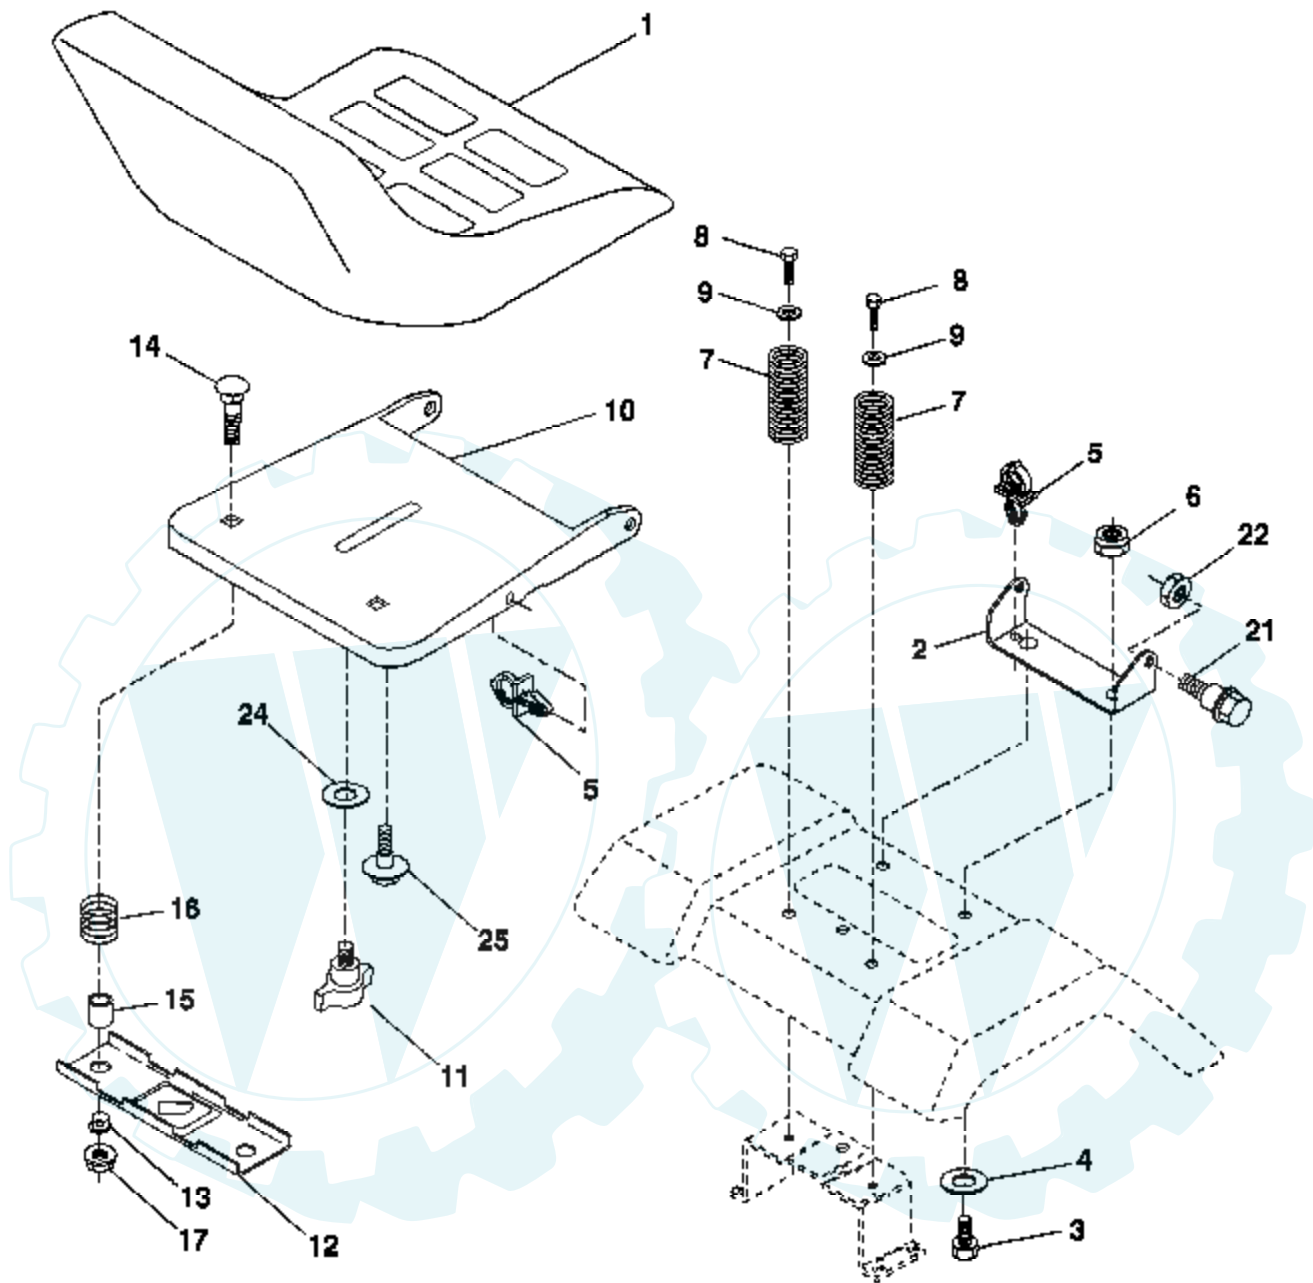

Ref #	Part Number	Qty	Description
1	171683		Seat
2	140551		Bracket Pivot Seat 8 720
3	71110616		Bolt Fin Hex 3/8-16unc X 1
4	19131610		Washer 13/32 X 1 X 10 Ga
5	145006		Clip Push-In
6	73800600		Nut Hex w/Ins. 3/8-16 Unc
7	124181X		Spring Seat Cprsn 2 250 Blk Zi
8	17000616		Screw 3/8-16 x 1.5 Smgml
9	19131614		Washer 13/32 X 1 X 14 Ga.
10	174894		Pan Seat
11	166369		Knob Seat
12	121246X		Bracket Mounting Switch
13	121248X		Bushing Snap Blk Nyl 50 Id
14	72050412		Bolt Rdhd Sqnk 1/4-20x1-1/2
15	134300		Spacer Split 28x 88
16	121250X		Spring Cprsn
17	123976X		Nut Lock 1/4 Lge Flg Gr 5 Zinc
21	171852		Bolt Shoulder 5/16-18 Unc
22	73800500		Nut Hex Lock W/Ins 5/16-18
24	19171912		Washer 17/32 X 1-3/16 X 12 Ga.
25	127018X		Bolt Shoulder 5/16-18 X 62