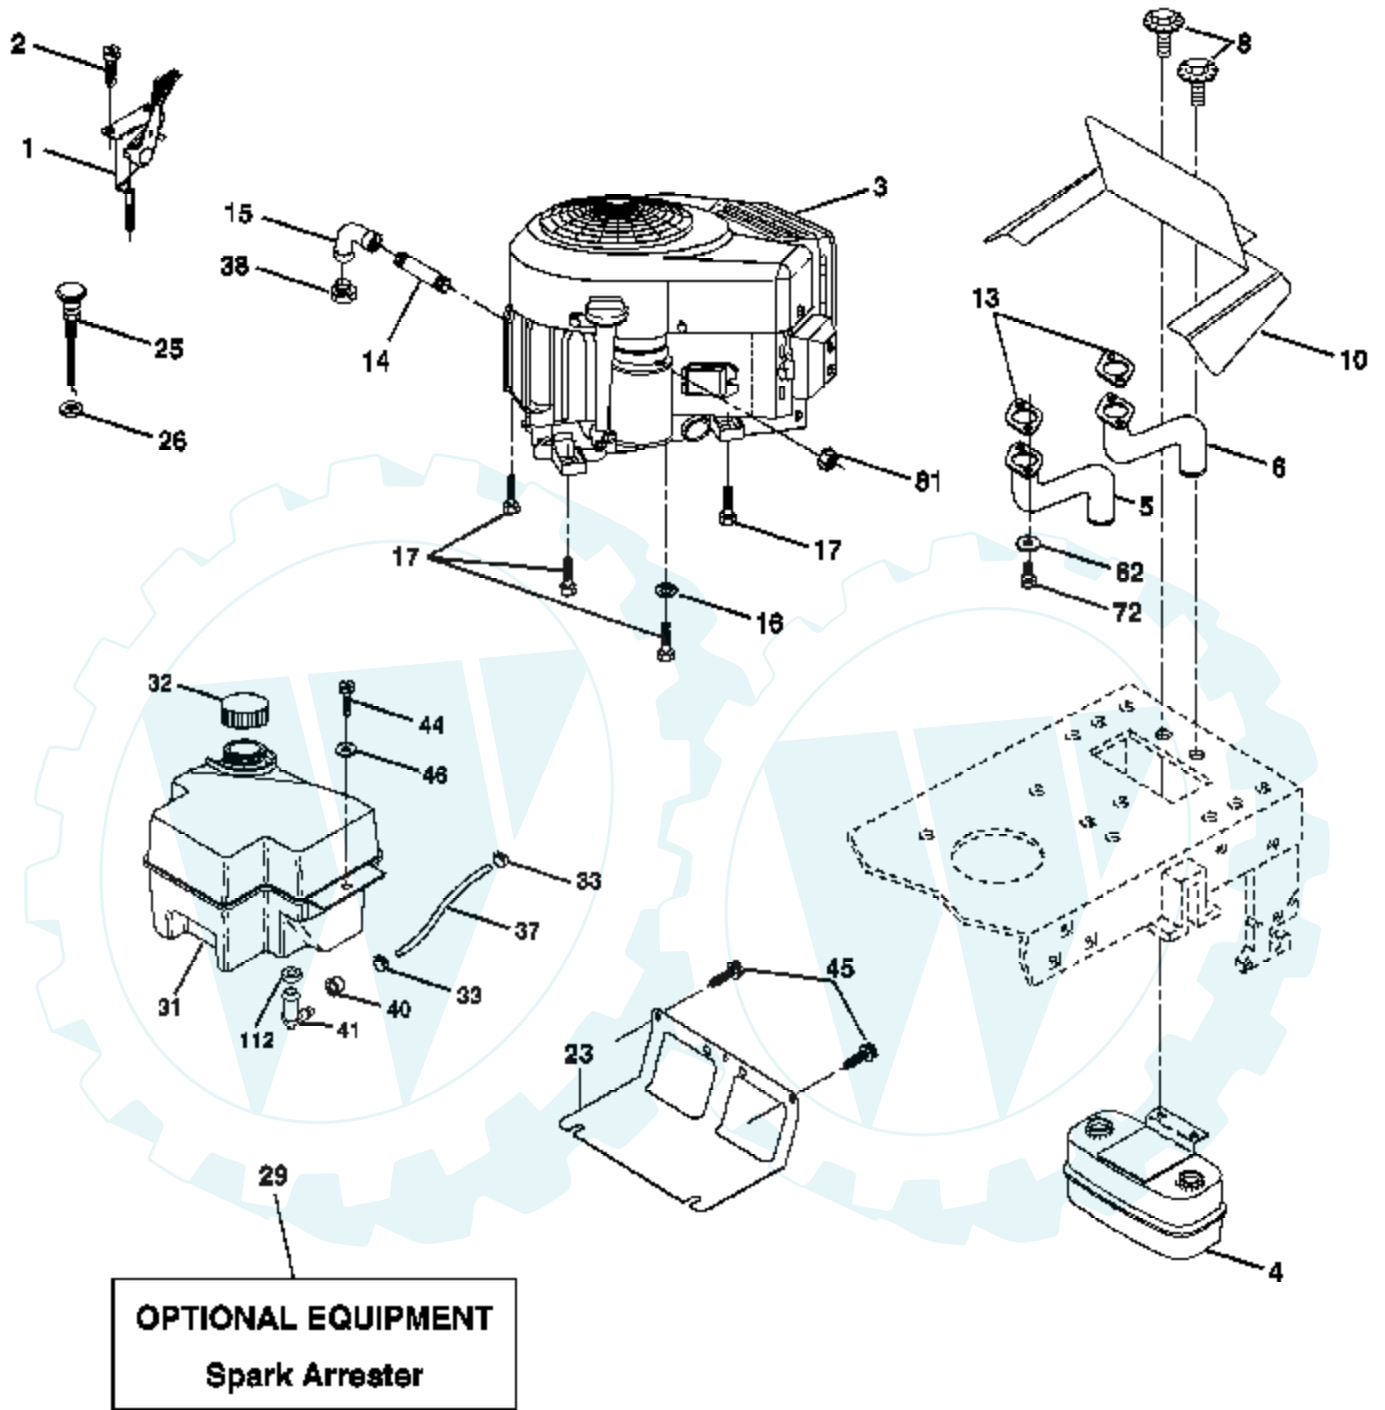

Ref #	Part Number	Qty	Description
1	170771		Control, Throttle
2	17720408		Screw Hex Thd Cut 1/4-20 x 1/2
3			Engine Briggs Model 407777 (Order Parts from Engine Mfg.)
4	149723		Muffler, Asm. Twin Lo-Tone
5	160589		Pipe Exhaust Intek 20 RH
6	159955		Pipe Exhaust Intek 20 LH
8	171877		Bolt 5/16-18 UNC x 3/4 w/Sems
10	162797		Shield Browing B&S Intek II
13	165391		Muffler Gasket
14	13280324		Nipple Pipe 3/8 NPT x 3"
15	13200300		Elbow Std 90 Degree 3/8-18 NPT
16	11050600		Washer, Lock Ext tooth 3/8
17	17060624		Screw 3/8-16 x 1-1/2
23	169837		Shield, Browning/Debris Guard
25	145996		Control Choke
26	73920600		Nut Keps 3/8-24 UNF
29	137180		Arrester, Spark
31	180645		Tank, Fuel
32	140527		Cap Gauge, Fuel
33	123487X		Clamp, Hose Blk
37	137040		Line, Fuel 7.5
38			Plug Drain Oil (Order From Engine Mfg.)
40	124028X		Bushing Snap Nyl Blk Fuel Line
41	139277		Stem Tank Fuel
44	17670412		Screw Hex Wsh Thdrol 1/4-20 x 3/4
45	17000612		Screw Hex Wsh Thdrol 3/8-16 x 3/4
46	19091416		Washer 9/32 x 7/8 x 16 Ga.
62	10040500		Washer Lock Hvy Hlcl Spr 5/16
72	71070512		Screw Hex Hd Cap 5/16-18 x 3/4
81	73510400		Nut Keps Hex 1/4-20 Unc
112	3645J		Bushing