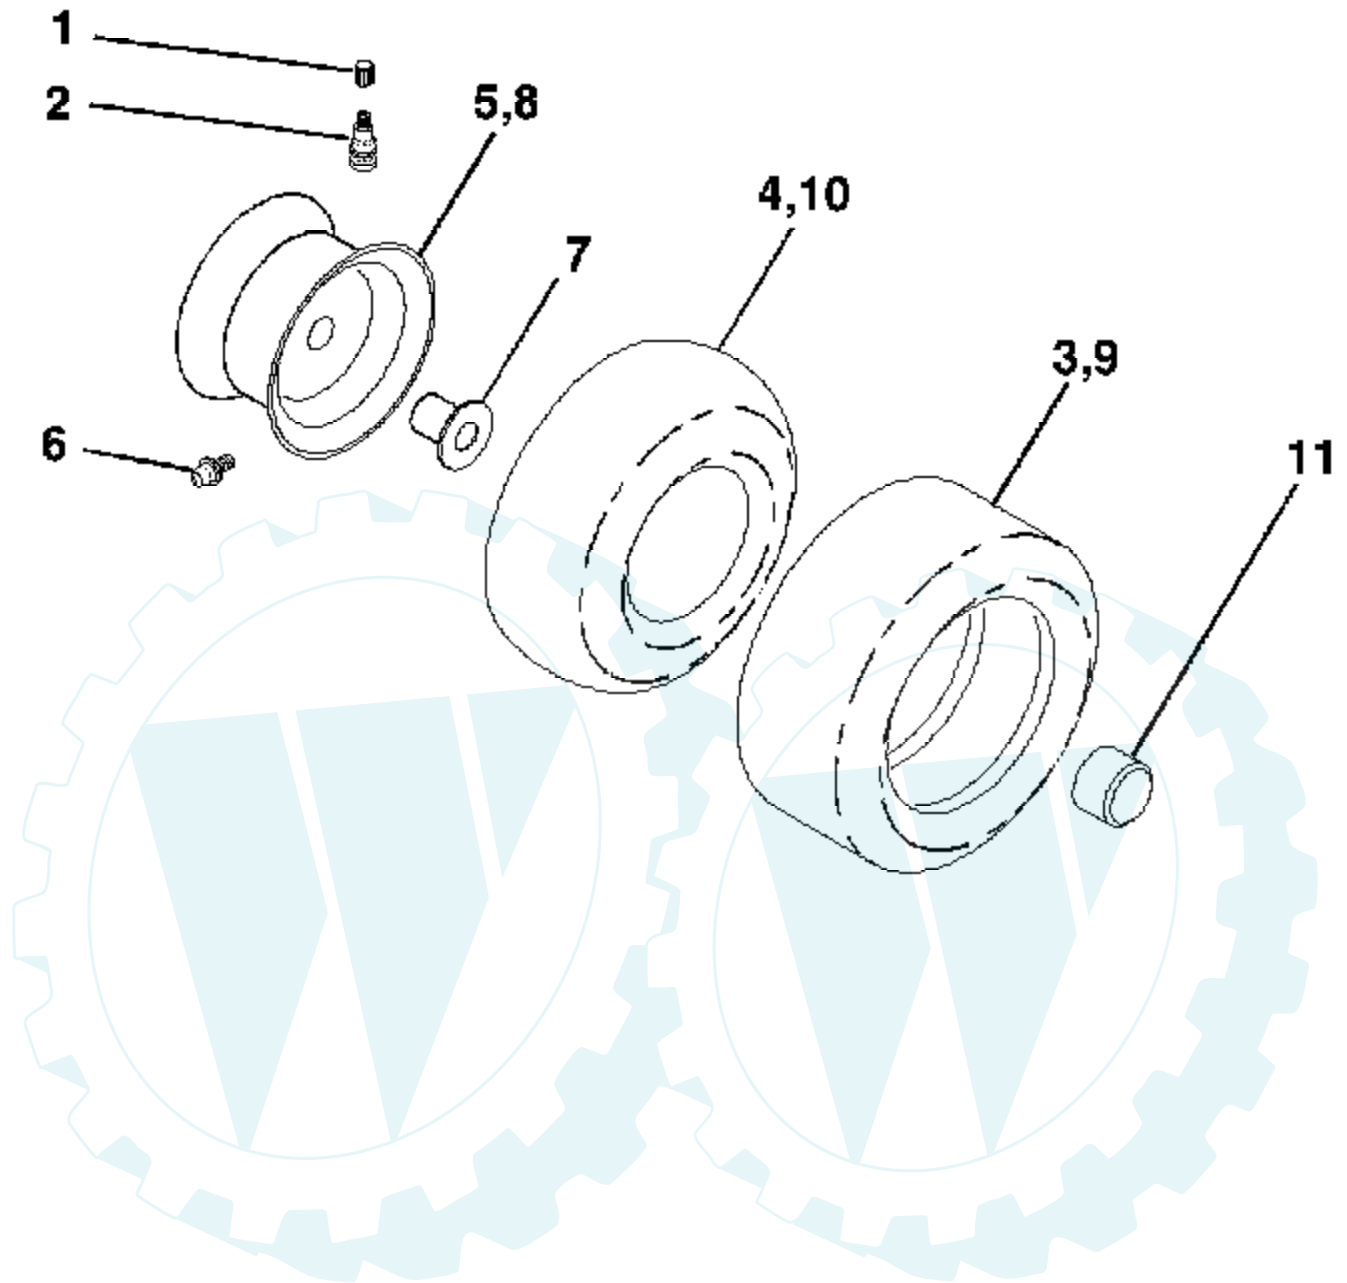

Ref #	Part Number	Qty	Description
1	59192		Cap Valve Tire
2	65139		Stem Valve
3	170455		Tire F T 15 X 6 0 - 6 Service
4	59904		Tube Front (Service Item Only)
5	106732X421		Rim Asm 6" front Service
6	278H		Fitting Grease (Front Wheel Only)
7	9040H		Bearing Flange (Front Wheel Only)
8	106108X421		Rim Asm 8" rear Service
9	170456		Tire R T 20x10-8 Service
10	7152J		Tube Rear (Service Item Only)
11	104757X421		Cap Axle Blk 1 50 X 1 00
	144334		Sealant, Tire (10 oz. Tube)