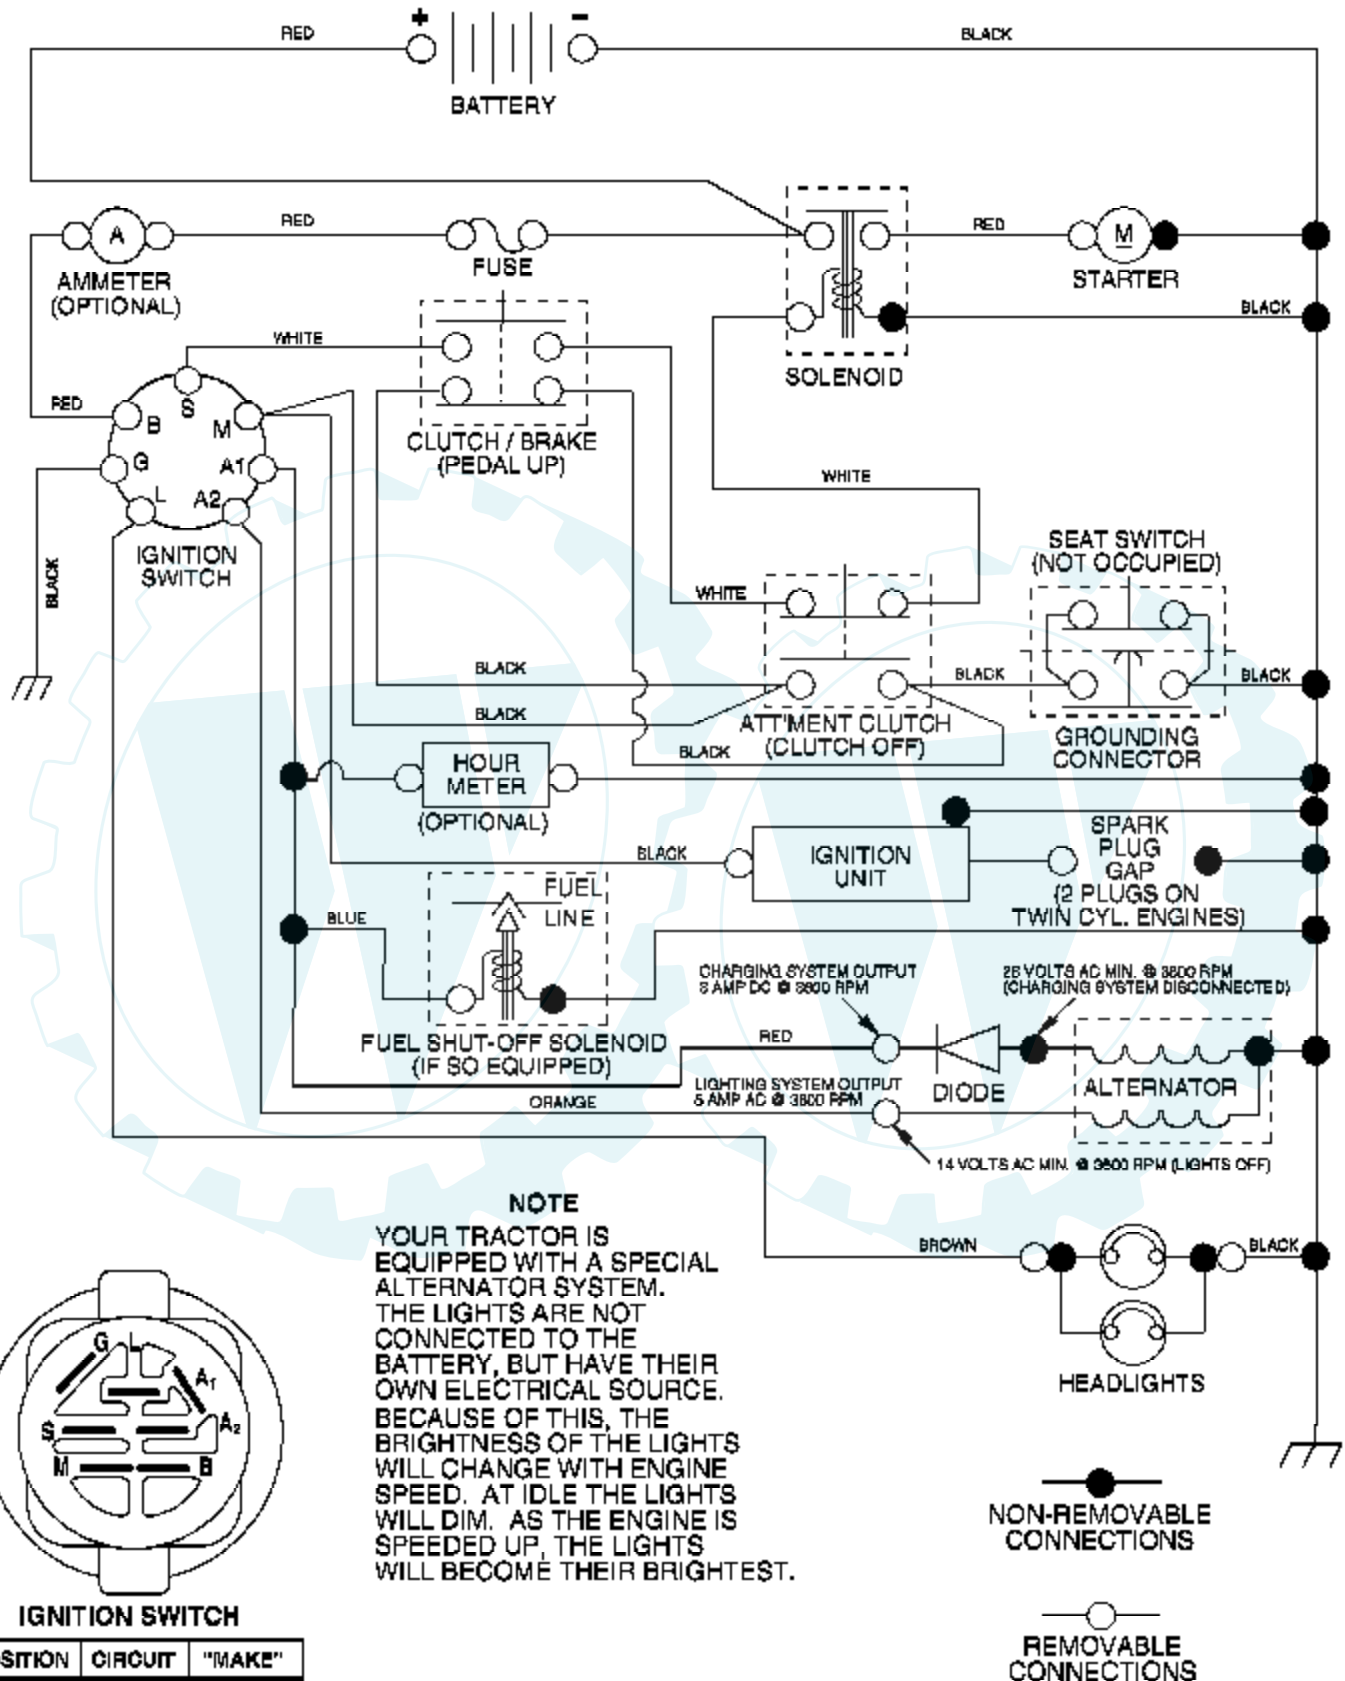

Ref #	Part Number	Qty	Description
1	159460		Wire Asm Inner/Sprg W/plunger LT
2	159471		Shaft Asm Lift RH w/Inf
3	105767X		Pin Groove 1 500 Zinc
4	12000002		E Ring #5133-62
5	19211621		Washer 21/32 X 1 X 21 Ga
6	120183X		Bearing Nylon Blk 629 Id
7	125631X		Grip Handle
8	170770		Button Plunger
11	139865		Link Lift LH Fixed Length
12	139866		Link Lift RH Fixed Length
13	4939M		Retainer Spring
15	173288		Link Front
16	73350800		Nut Jam Hex 1/2-13 Unc
17	175689		Trunnion
18	73800800		Nut Lock W/Wsh 1/2-13 Unc
19	139868		Arm Suspension Rear
20	163552		Retainer Spring
23	110807X		Nut Special
24	19131016		Washer 13/32 X 5/8 X 16 Ga
25	2876H		Spring 2-1/8"
26	169484		Retainer Clip
27	126971X		Rod Adj Lift Zinc 7.49 Wrk Lg
28	73350600		Nut Hex Jam 3/8-16 Unc
29	138057		Knob Inf 3/8-16 Unc Blk W/sym
30	150233		Trunnion Infin Height
31	169865		Bearing Pvt Lift
32	73540600		Nut Crownlock 3/8 - 24
36	155097		Pointer Height Indicator
37	123935X		Plug Hole Blk 1.485/1.515 Dia.
38	17060516		Screw 5/16-18 x 1
40	19112410		Washer 11/32 x 1-1/2 10 Ga.
41	155098		Indicator Height STLT
49	145212		Nut Hex Flange Lock
50	110452X		Nut PUsH Phos & Oi

WIRING INSULATED CLIPS

NOTE: IF WIRING INSULATED CLIPS WERE REMOVED FOR SERVICING OF UNIT, THEY SHOULD BE REPLACED TO PROPERLY SECURE YOUR WIRING.