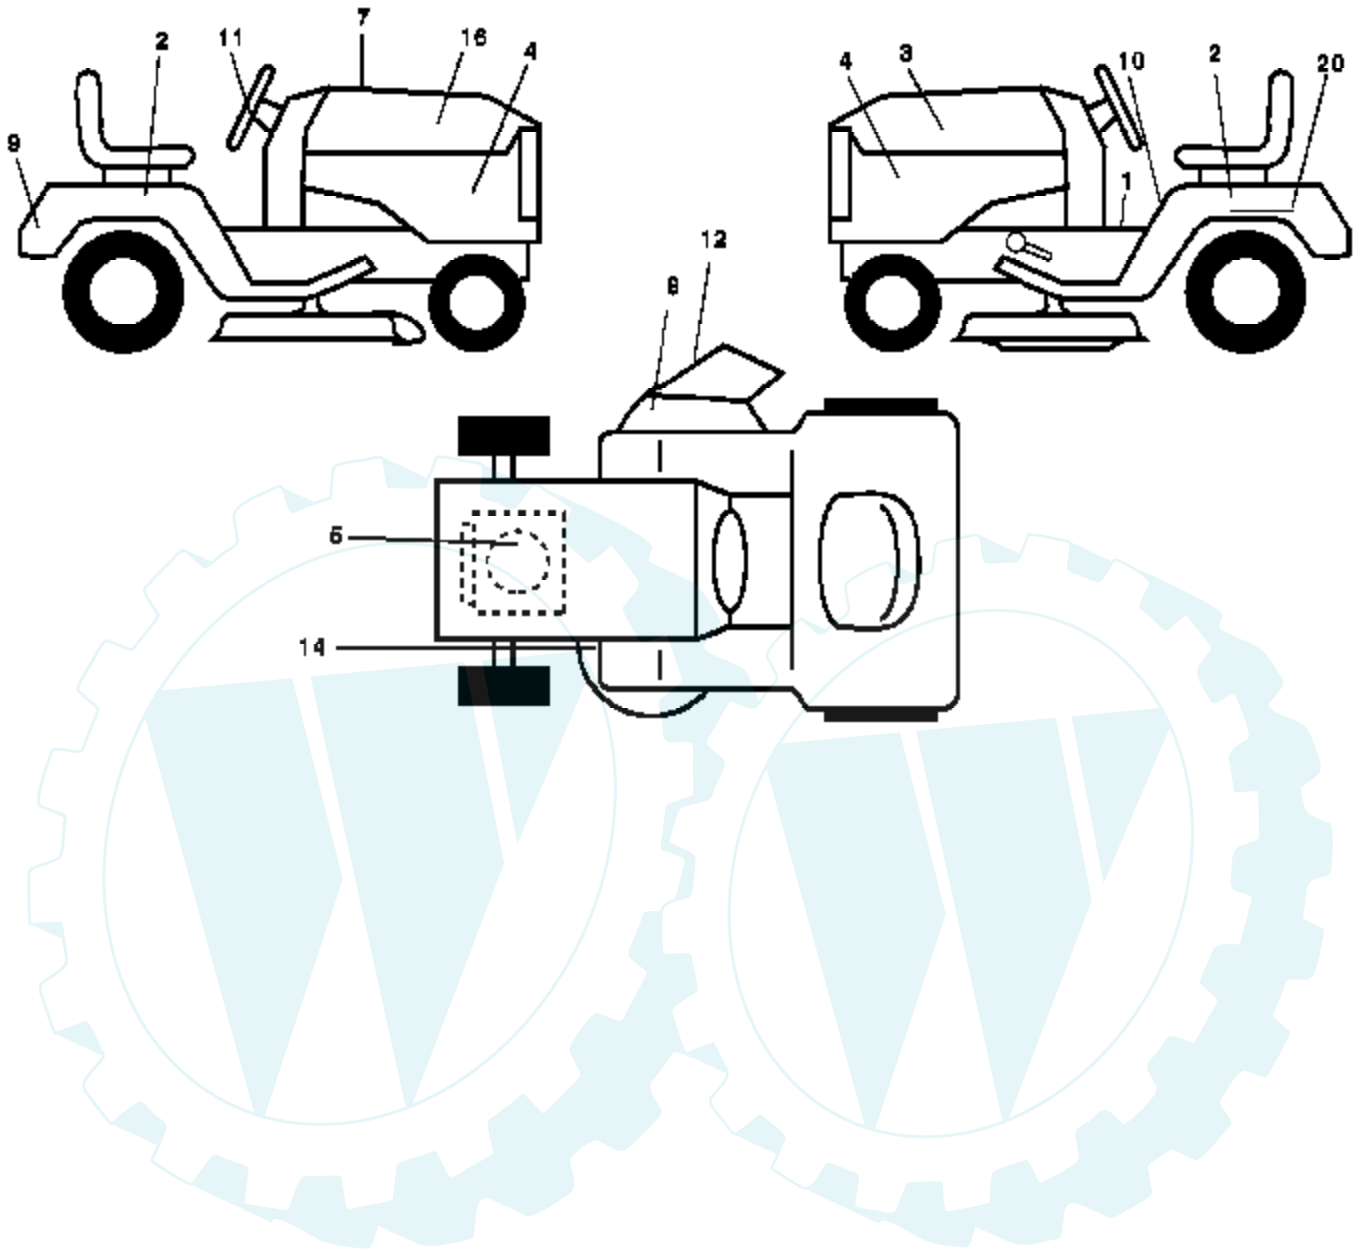

Ref #	Part Number	Qty	Description
1	157032		Decal Oper
2	176303		Decal Fender Auto
3	176308		Decal Hood LH
4	176309		Decal Side Panel Logo
5	174410		Decal HP Engine
7	180892		Decal Replacement Parts
8	179128		Decal Deck "B" 42"
9	172740		Decal Fender Logo
10	157140		Decal Fender Danger E/F
11	172743		Decal Ins Strg Whl
12	170563		Decal Mower Warn Keep Hand Away
14	160396		Decal V-Belt Schematic
16	176307		Decal Hood Rh
20	145005		Decal Bat Dan/Psn
	169210		Decal By Pass Lt Hydro
	179768X428		Pad Footrest LH
	179769X428		Pad Footrest RH
	138311		Decal Handle Lft Height Adjust
	173587		Decal Fend Reflector Rh
	173589		Decal Fend Reflector Lh
	183111		Manual Owner's (English)
	183112		Manual Owner's (French)