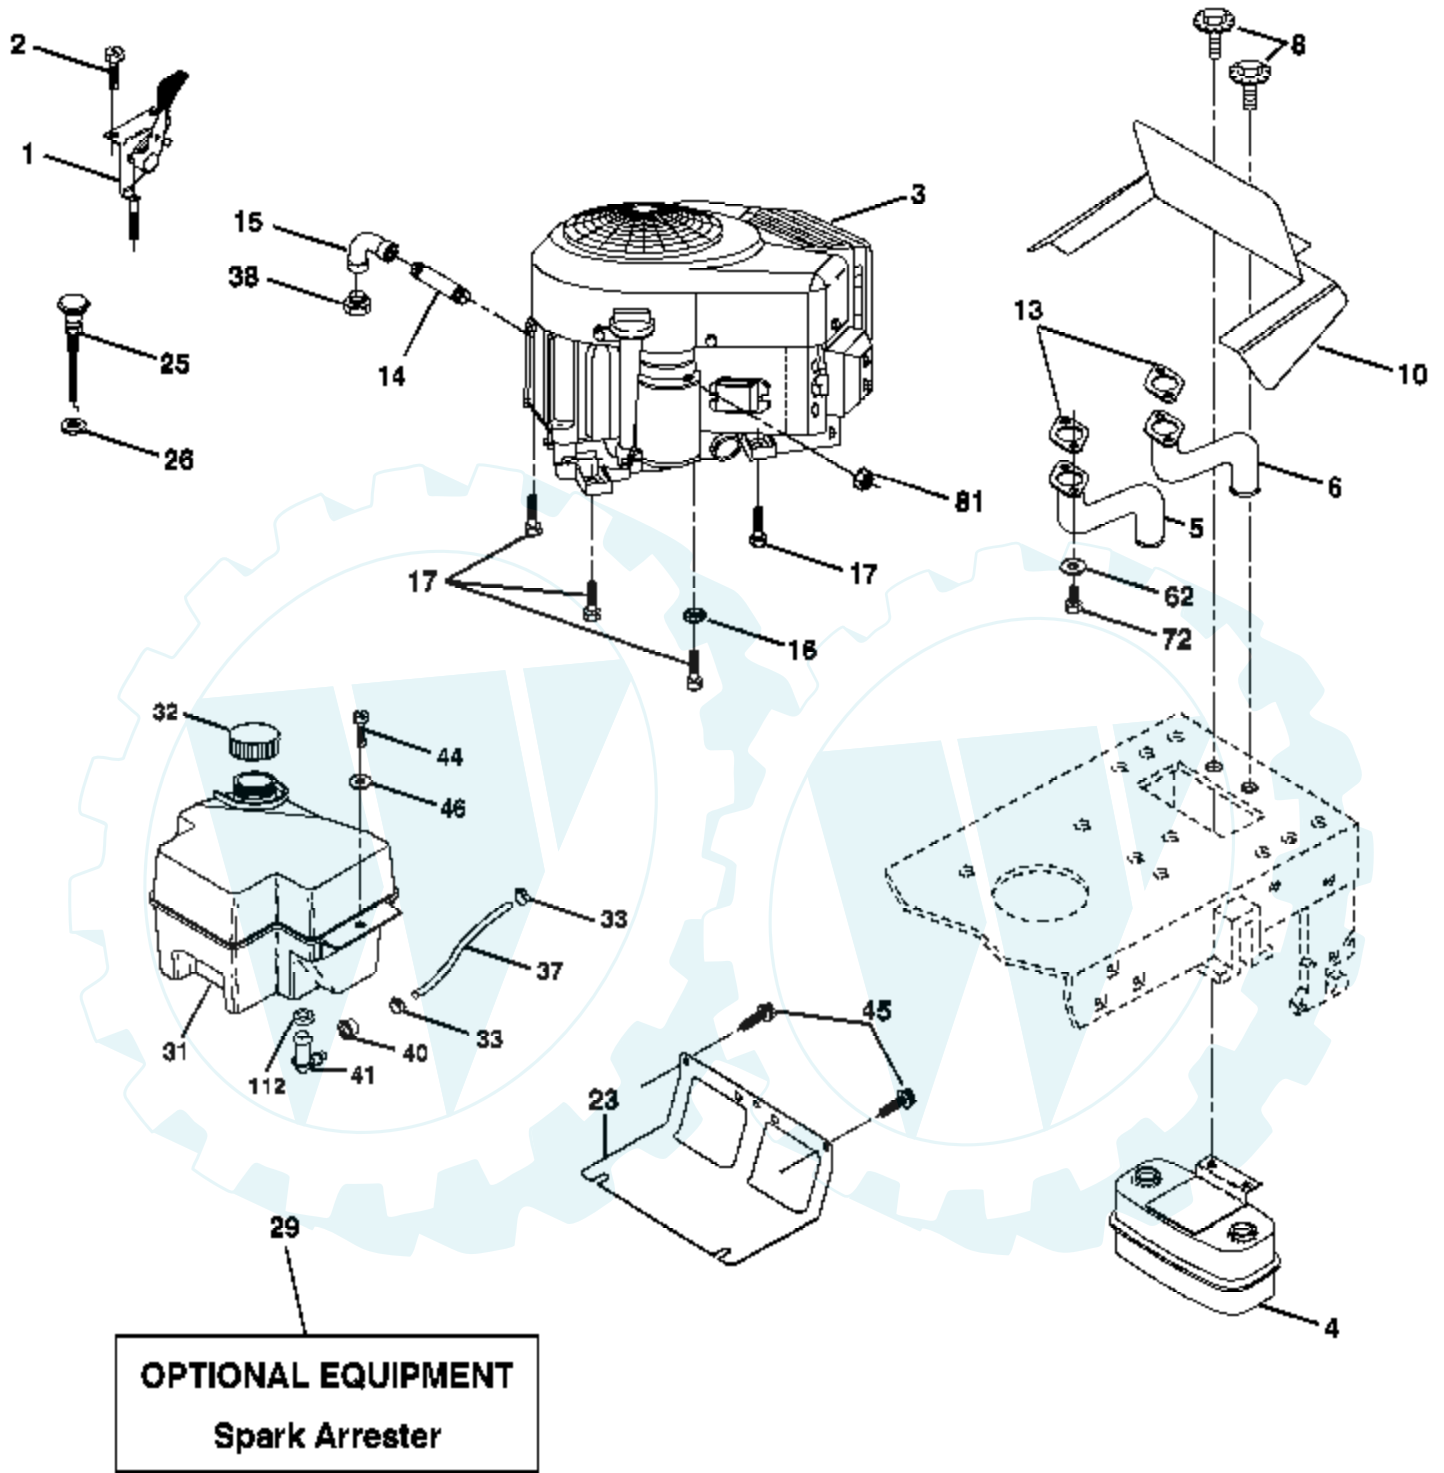

Ref #	Part Number	Qty	Description
1	170771		Control, Throttle
2	17720408		Screw Hex Thd Cut 1/4-20 x 1/2
3			Engine Briggs Model 407777 (Order Parts from Engine Mfg.)
4	149723		Muffler, Asm. Twin Lo-Tone
5	160589		Pipe Exhaust Intek 20 RH
6	159955		Pipe Exhaust Intek 20 LH
8	171877		Bolt 5/16-18 UNC x 3/4 w/Sems
10	162797		Shield Browing B&S Intek II
13	165391		Muffler Gasket
14	13280324		Nipple Pipe 3/8 NPT x 3"
15	13200300		Elbow Std 90 Degree 3/8-18 NPT
16	11050600		Washer, Lock Ext tooth 3/8
17	17060624		Screw 3/8-16 x 1-1/2
23	169837		Shield, Browning/Debris Guard
25	145996		Control Choke
26	73920600		Nut Keps 3/8-24 UNF
29	137180		Arrester, Spark
31	180645		Tank, Fuel
32	140527		Cap Gauge, Fuel
33	123487X		Clamp, Hose Blk
37	137040		Line, Fuel 7.5
38			Plug Drain Oil (Order From Engine Mfg.)
40	124028X		Bushing Snap Nyl Blk Fuel Line
41	139277		Stem Tank Fuel
44	17670412		Screw Hex Wsh Thdrol 1/4-20 x 3/4
45	17000612		Screw Hex Wsh Thdrol 3/8-16 x 3/4
46	19091416		Washer 9/32 x 7/8 x 16 Ga.
62	10040500		Washer Lock Hvy Hlcl Spr 5/16
72	71070512		Screw Hex Hd Cap 5/16-18 x 3/4
81	73510400		Nut Keps Hex 1/4-20 Unc
112	3645J		Bushing