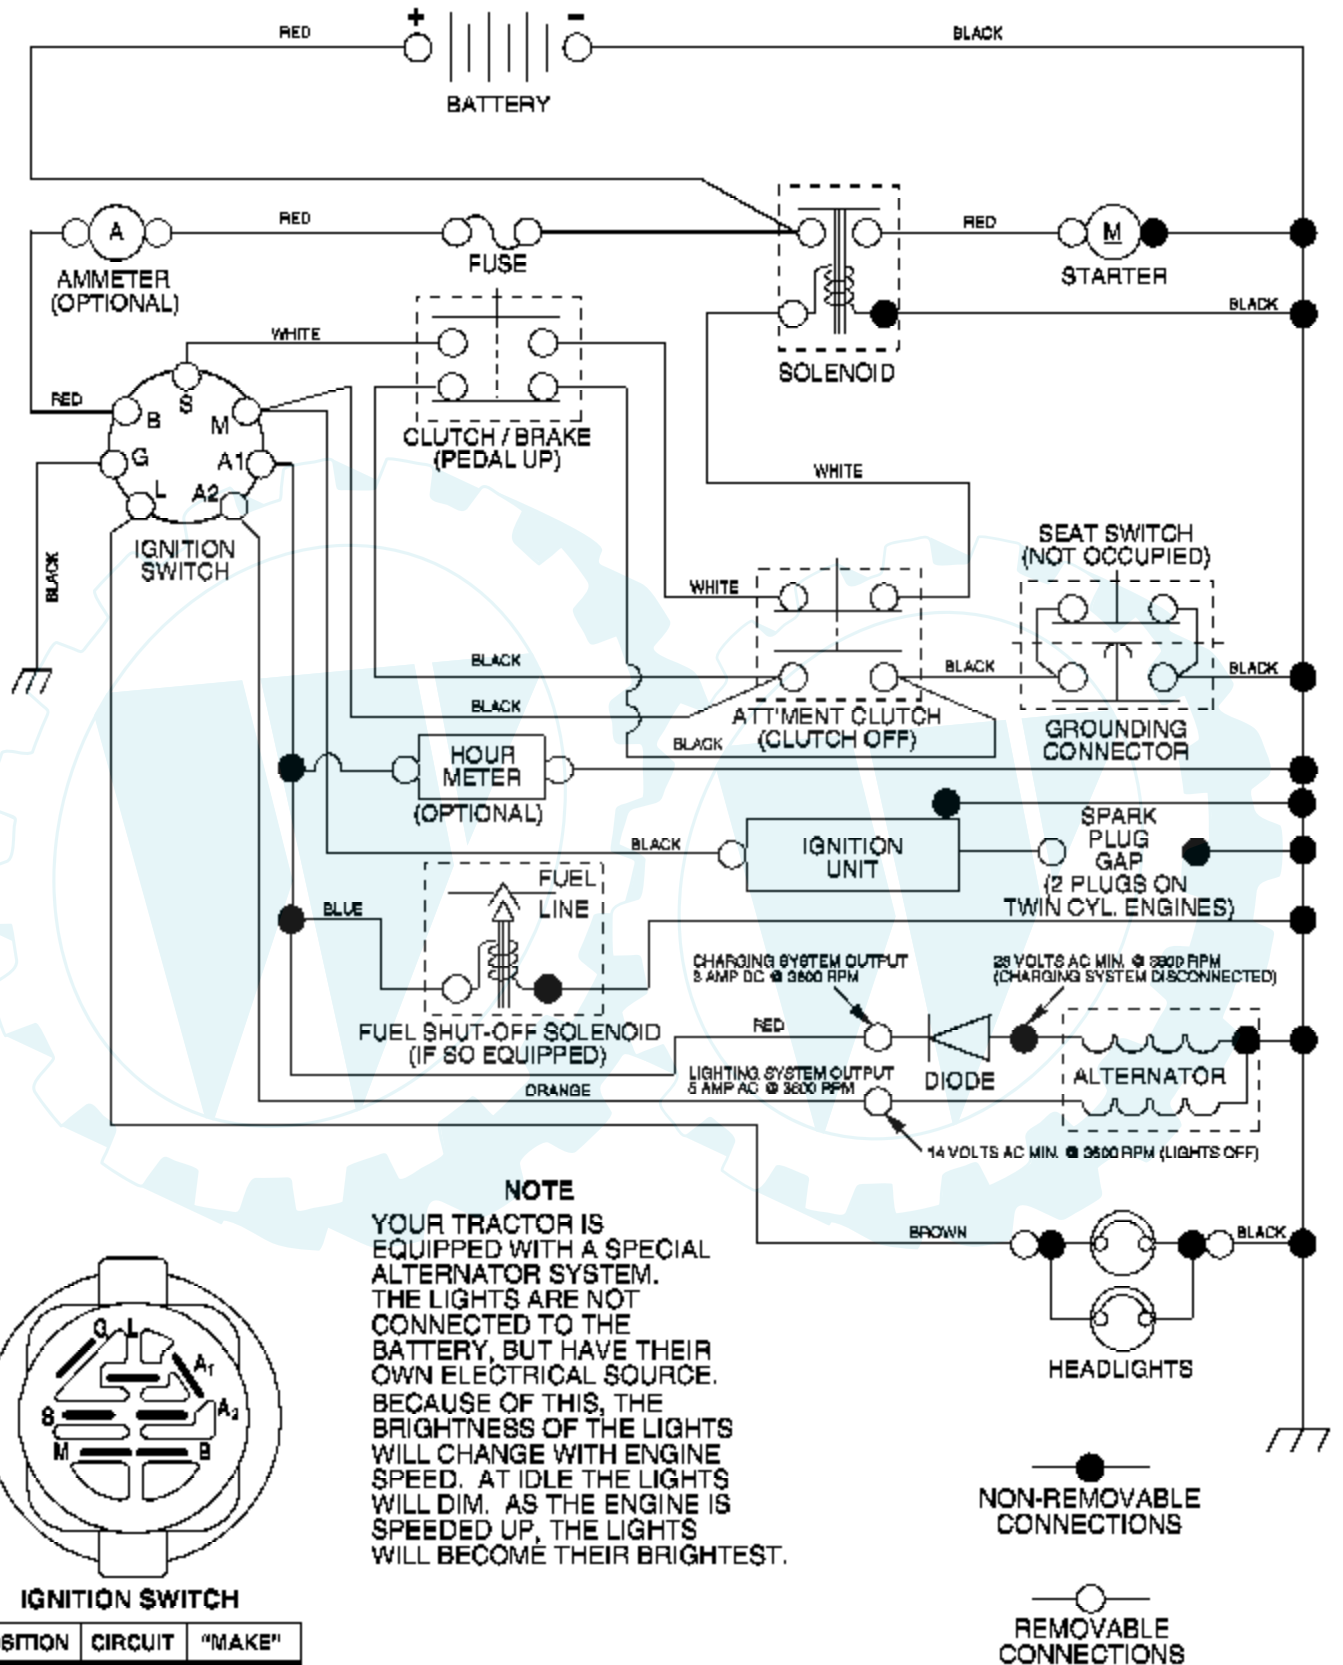

Ref #	Part Number	Qty	Description
1	159460		Wire Asm Inner/Sprg W/plunger LT
2	159471		Shaft Asm Lift RH w/Inf
3	105767X		Pin Groove 1 500 Zinc
4	12000002		E Ring #5133-62
5	19211621		Washer 21/32 X 1 X 21 Ga
6	120183X		Bearing Nylon Blk 629 Id
7	125631X		Grip Handle
8	170770		Button Plunger
11	139865		Link Lift LH Fixed Length
12	139866		Link Lift RH Fixed Length
13	4939M		Retainer Spring
15	173288		Link Front
16	73350800		Nut Jam Hex 1/2-13 Unc
17	175689		Trunnion
18	73800800		Nut Lock W/Wsh 1/2-13 Unc
19	139868		Arm Suspension Rear
20	163552		Retainer Spring
23	110807X		Nut Special
24	19131016		Washer 13/32 X 5/8 X 16 Ga
25	2876H		Spring 2-1/8"
26	169484		Retainer Clip
27	126971X		Rod Adj Lift Zinc 7.49 Wrk Lg
28	73350600		Nut Hex Jam 3/8-16 Unc
29	138057		Knob Inf 3/8-16 Unc Blk W/sym
30	150233		Trunnion Infin Height
31	169865		Bearing Pvt Lift
32	73540600		Nut Crownlock 3/8 - 24
36	155097		Pointer Height Indicator
37	123935X		Plug Hole Blk 1.485/1.515 Dia.
38	17060516		Screw 5/16-18 x 1
40	19112410		Washer 11/32 x 1-1/2 10 Ga.
41	155098		Indicator Height STLT
49	145212		Nut Hex Flange Lock
50	110452X		Nut PUsH Phos & Oi