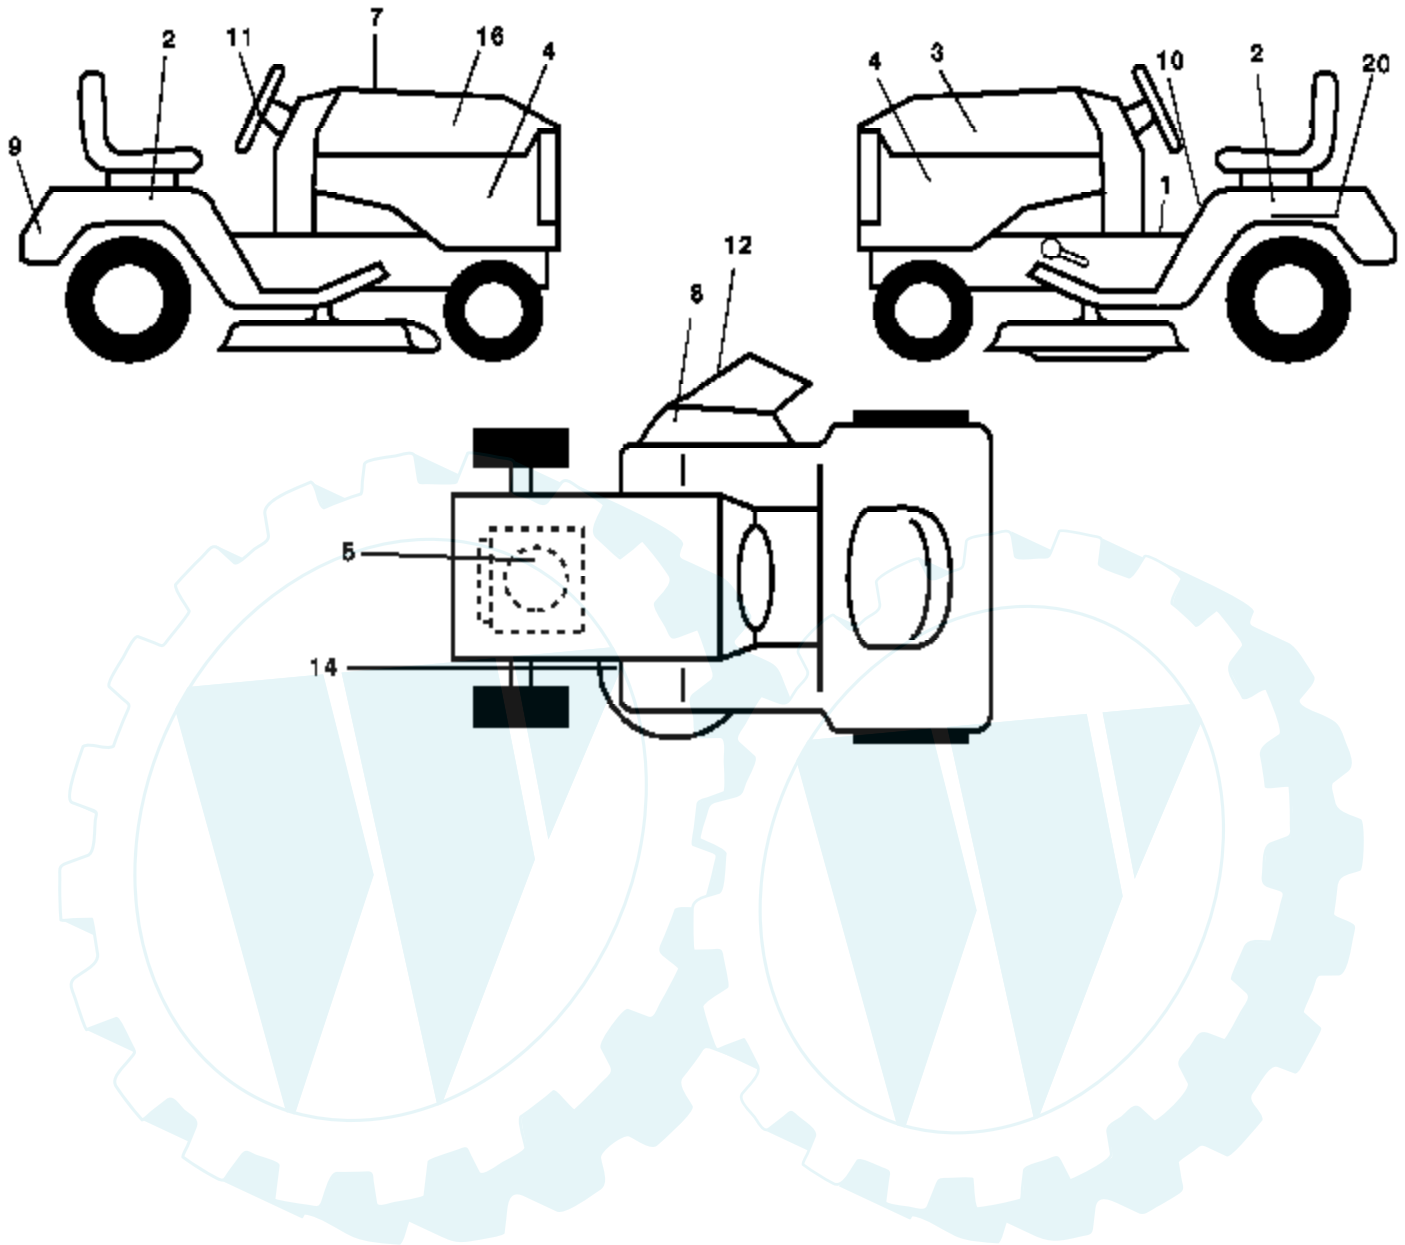

Ref #	Part Number	Qty	Description
1	157032		Decal Oper
2	176303		Decal Fender Auto
3	176308		Decal Hood LH
4	176309		Decal Side Panel Logo
5	174410		Decal HP Engine
7	180892		Decal Replacement Parts
8	179128		Decal Deck "B" 42"
9	172740		Decal Fender Logo
10	157140		Decal Fender Danger E/F
11	172743		Decal Ins Strg Whl
12	170563		Decal Mower Warn Keep Hand Away
14	160396		Decal V-Belt Schematic
16	176307		Decal Hood Rh
20	145005		Decal Bat Dan/Psn
	169210		Decal By Pass Lt Hydro
	179768X428		Pad Footrest LH
	179769X428		Pad Footrest RH
	138311		Decal Handle Lft Height Adjust
	173587		Decal Fend Reflector Rh
	173589		Decal Fend Reflector Lh
	180241		Manual Owner's (English)
	180242		Manual Owner's (French)