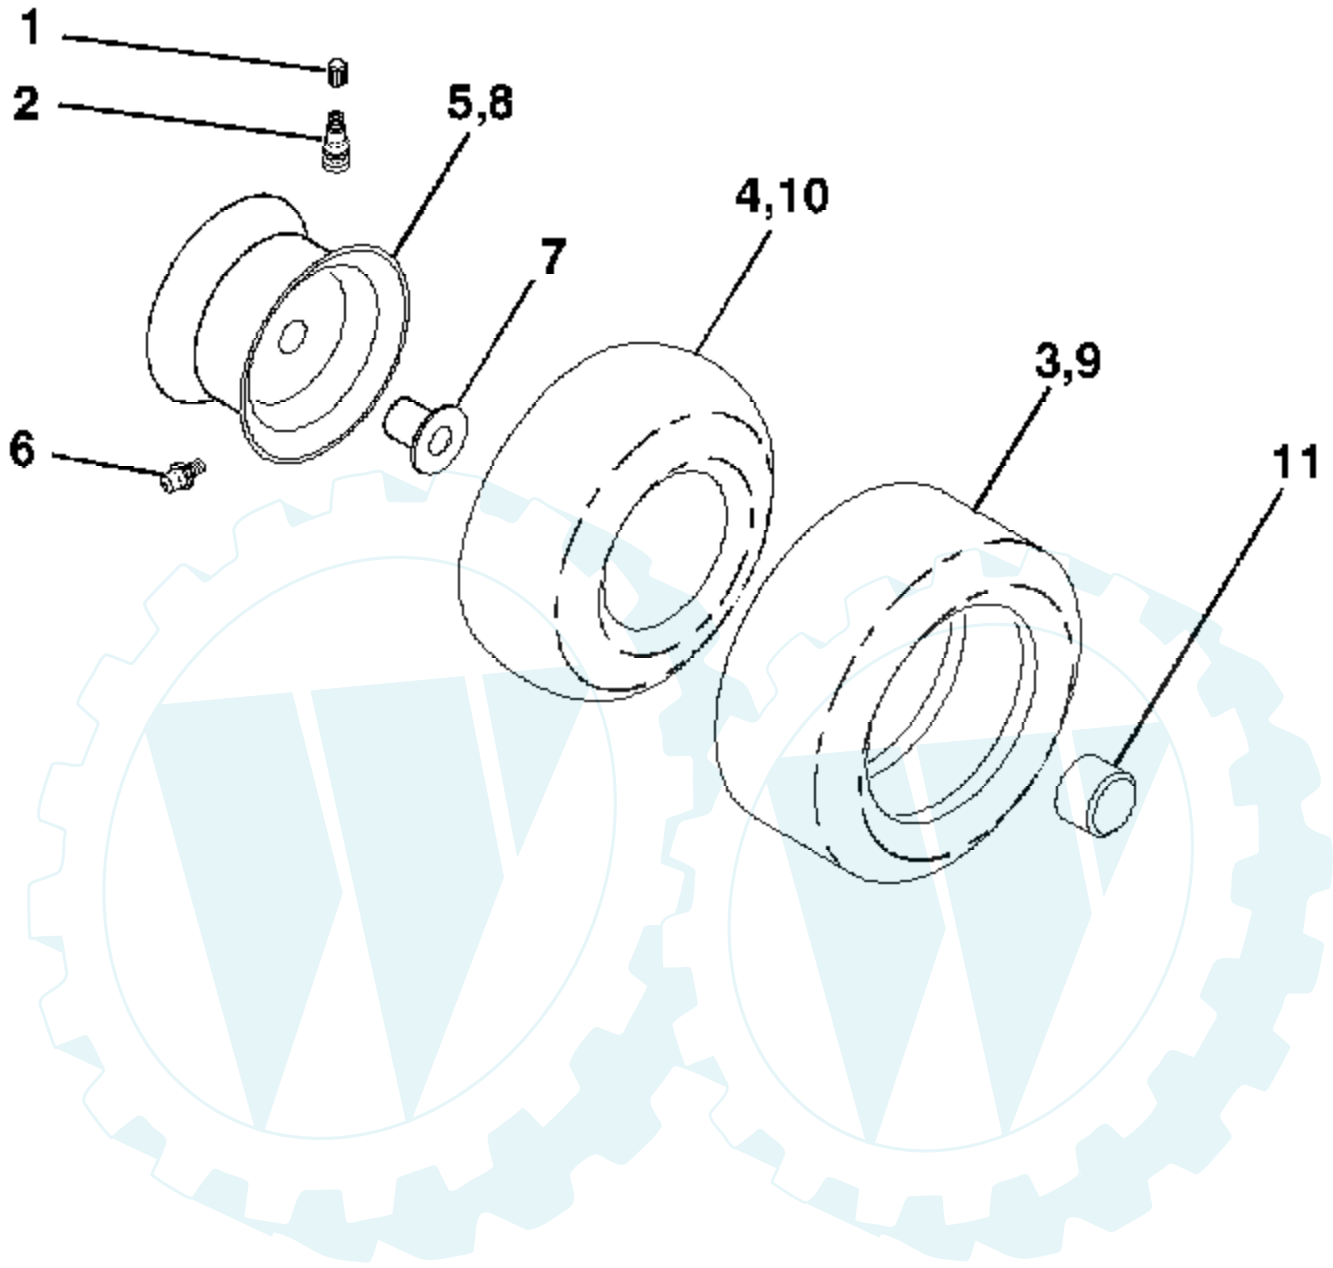

Ref #	Part Number	Qty	Description
1	59192		Cap Valve Tire
2	65139		Stem Valve
3	170455		Tire F T 15 X 6 0 - 6 Service
4	59904		Tube Front (Service Item Only)
5	106732X421		Rim Asm 6" front Service
6	278H		Fitting Grease (Front Wheel Only)
7	9040H		Bearing Flange (Front Wheel Only)
8	106108X421		Rim Asm 8" rear Service
9	170456		Tire R T 20x10-8 Service
10	7152J		Tube Rear (Service Item Only)
11	104757X421		Cap Axle Blk 1 50 X 1 00
	144334		Sealant, Tire (10 oz. Tube)