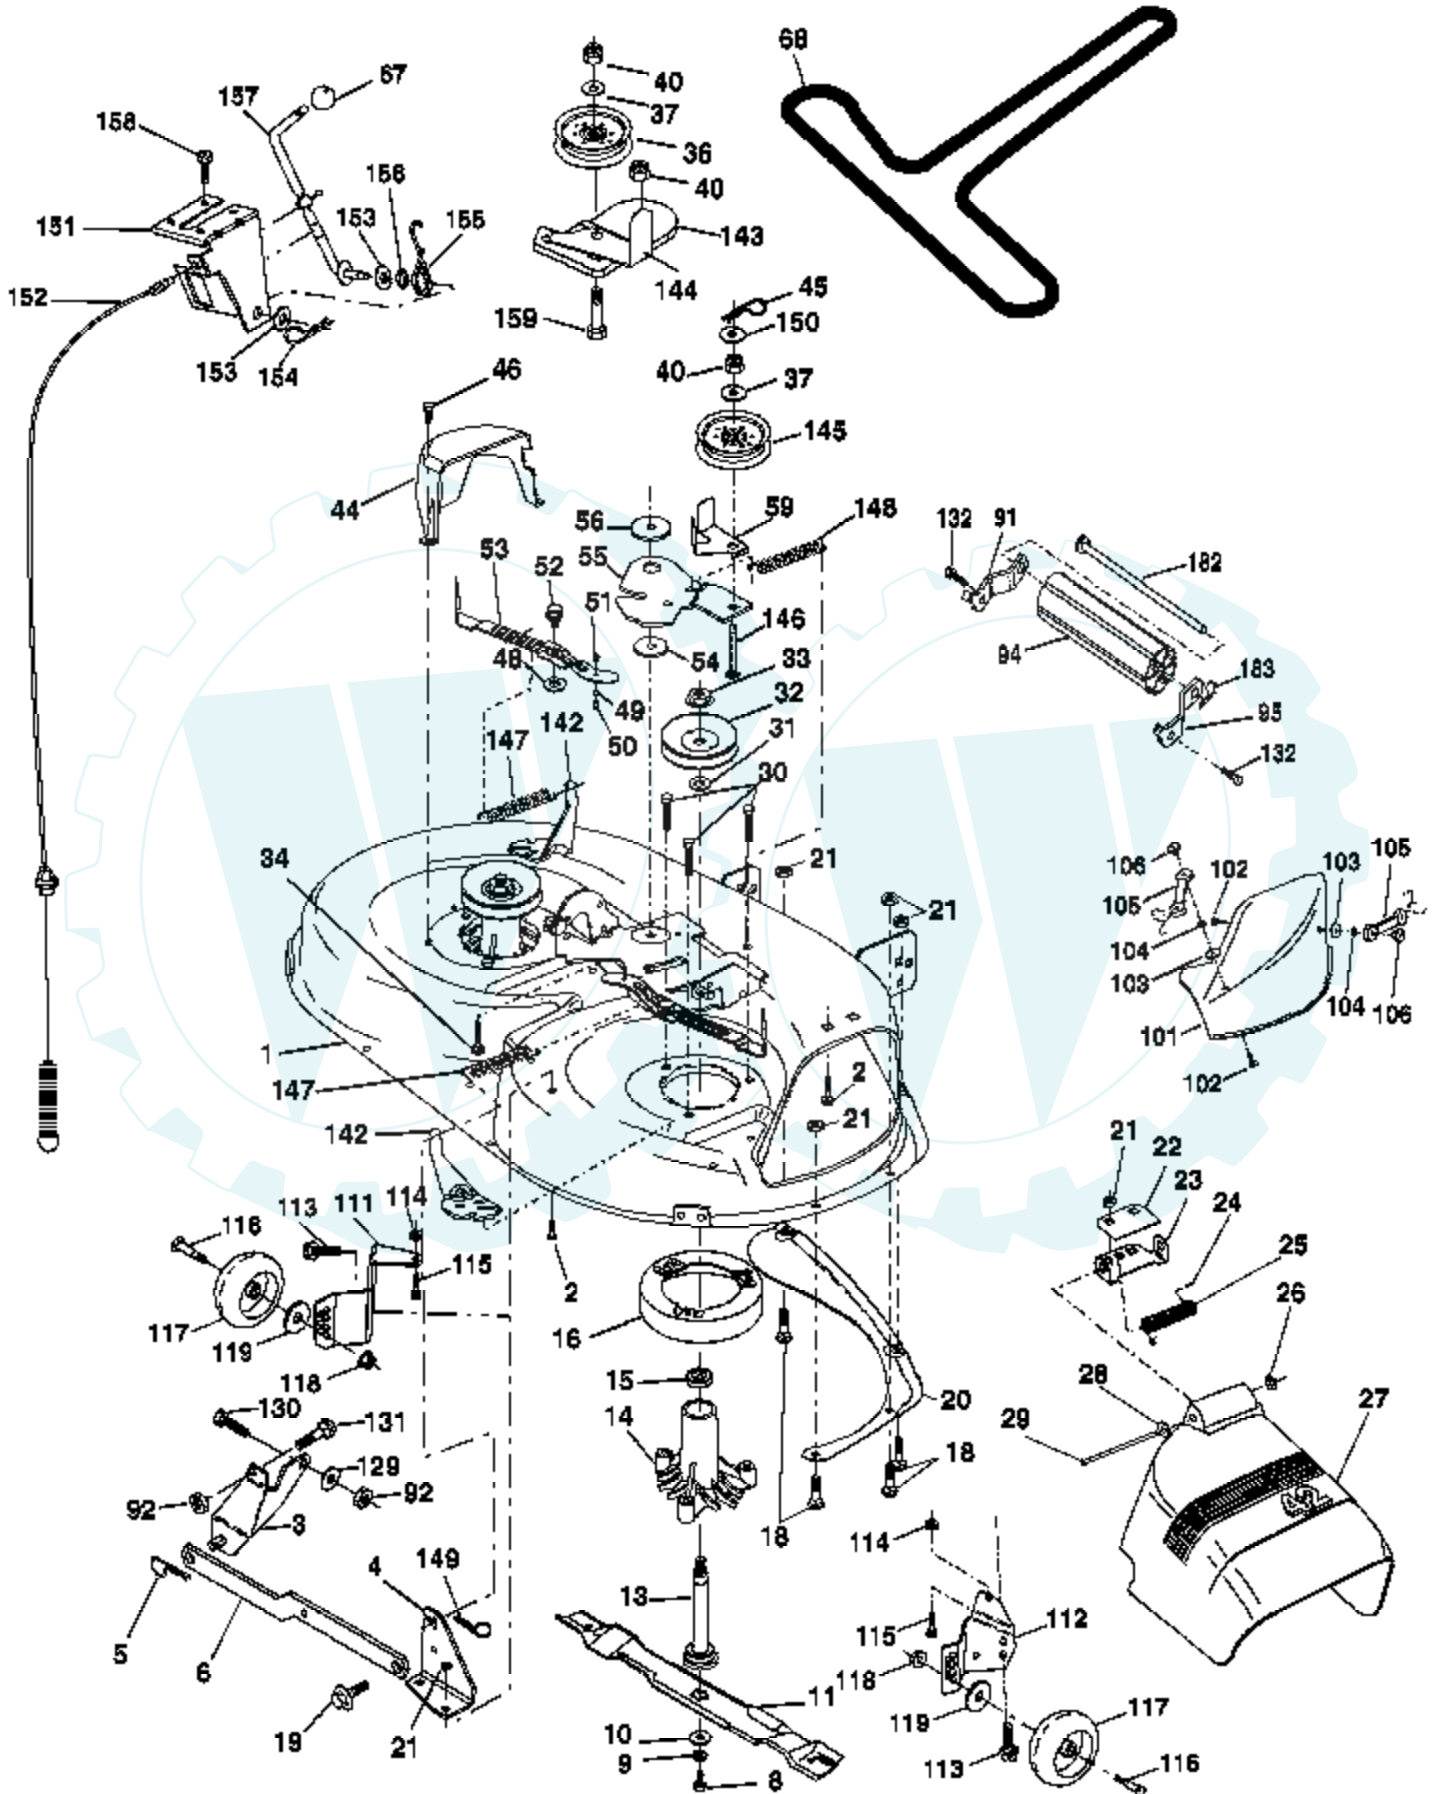

Ref #	Part Number	Qty	Description
1	165892X421		Mower Deck Assembly, 42"
2	72140506		Bolt
3	138017		Bracket Asm Fr. Sway Bar 3/42
4	165460X		Bracket Asm Deck 42" Sway Bar
5	4939M		Retainer Spring
6	178024		Bar Sway Deck
8	850857		Bolt 3/8-24 x 25 Grade 8 patched
9	10030600		Washer, Lock
10	140296		Washer, Hardened
11	134149		Blade, Mulching 42" Std
	138498		Blade Mower 42" Hi-Lift Std
13	137645		Shaft Assembly, Mandrel, Vented
14	128774		Housing, Mandrel, Vented
15	110485X		Bearing, Ball, Mandrel
16	174493		Stripper, Mandrel Deck
18	72140505		Bolt, Carriage 5/16-18 x 5/8
19	132827		Bolt, Shoulder
20	159770		Baffle, Vortex
21	73680500		Nut
22	134753		Stiffener Bracket
23	131267		Bracket, Deflector Mower 42"
24	105304X		Cap, Sleeve 80 x 112 Blk Mower
25	123713X		Spring, Torsion, Deflector 2 52
26	110452X		Nut, Push Phos & Oil
27	130968X428		Shield, Deflector 42" Blk
28	19111016		Washer 11/32 x 5/8 x 16 Gauge
29	131491		Rod, Hinge 42" 6 75 W/G
30	173984		Screw Thdrol
31	129963		Washer, Spacer Mower Vented
32	173436		Pulley, Mandrel
33	178342		Nut, Toplock
34	72110614		Bolt
36	173438		Pulley, Idler, Flat
37	19131316		Washer 13/32 x 13/16 x 16 Gauge
40	73680600		Nut
44	140088		Guard, Mandrel, LH
45	4497H		Retainer
46	137729		Screw, Thdrol 1/4-20 x 5/8 T
48	133944		Washer, Hardened
49	174284		Roller Assembly, Cam Follower
50	131340		Bolt, Shoulder #10-24 Grade 5
51	69180		Locknut
52	139888		Bolt, Shoulder 5/16-18 UNC
53	131845		Arm Assembly, Pad, Brake
54	133943		Washer, Hardened
55	155046		Arm, Idler
56	122052X		Spacer, Retainer
59	173442		Guard TUV Idler
67	171598		Knob Round
68	144959		V-Belt, 42" Mower
91	180532		Bracket Asm Noseroller LH
92			UNKNOWN
94	132264		Roller Nose 38 & 42
95	180533		Bracket Asm Noseroller RH
101	136420		Mulcher Cover
102	71081010		Screw, Pan Hd Phillip 10-24 x 5/8
103	19061216		Washer, Flat
104	10071000		Washer, Lock