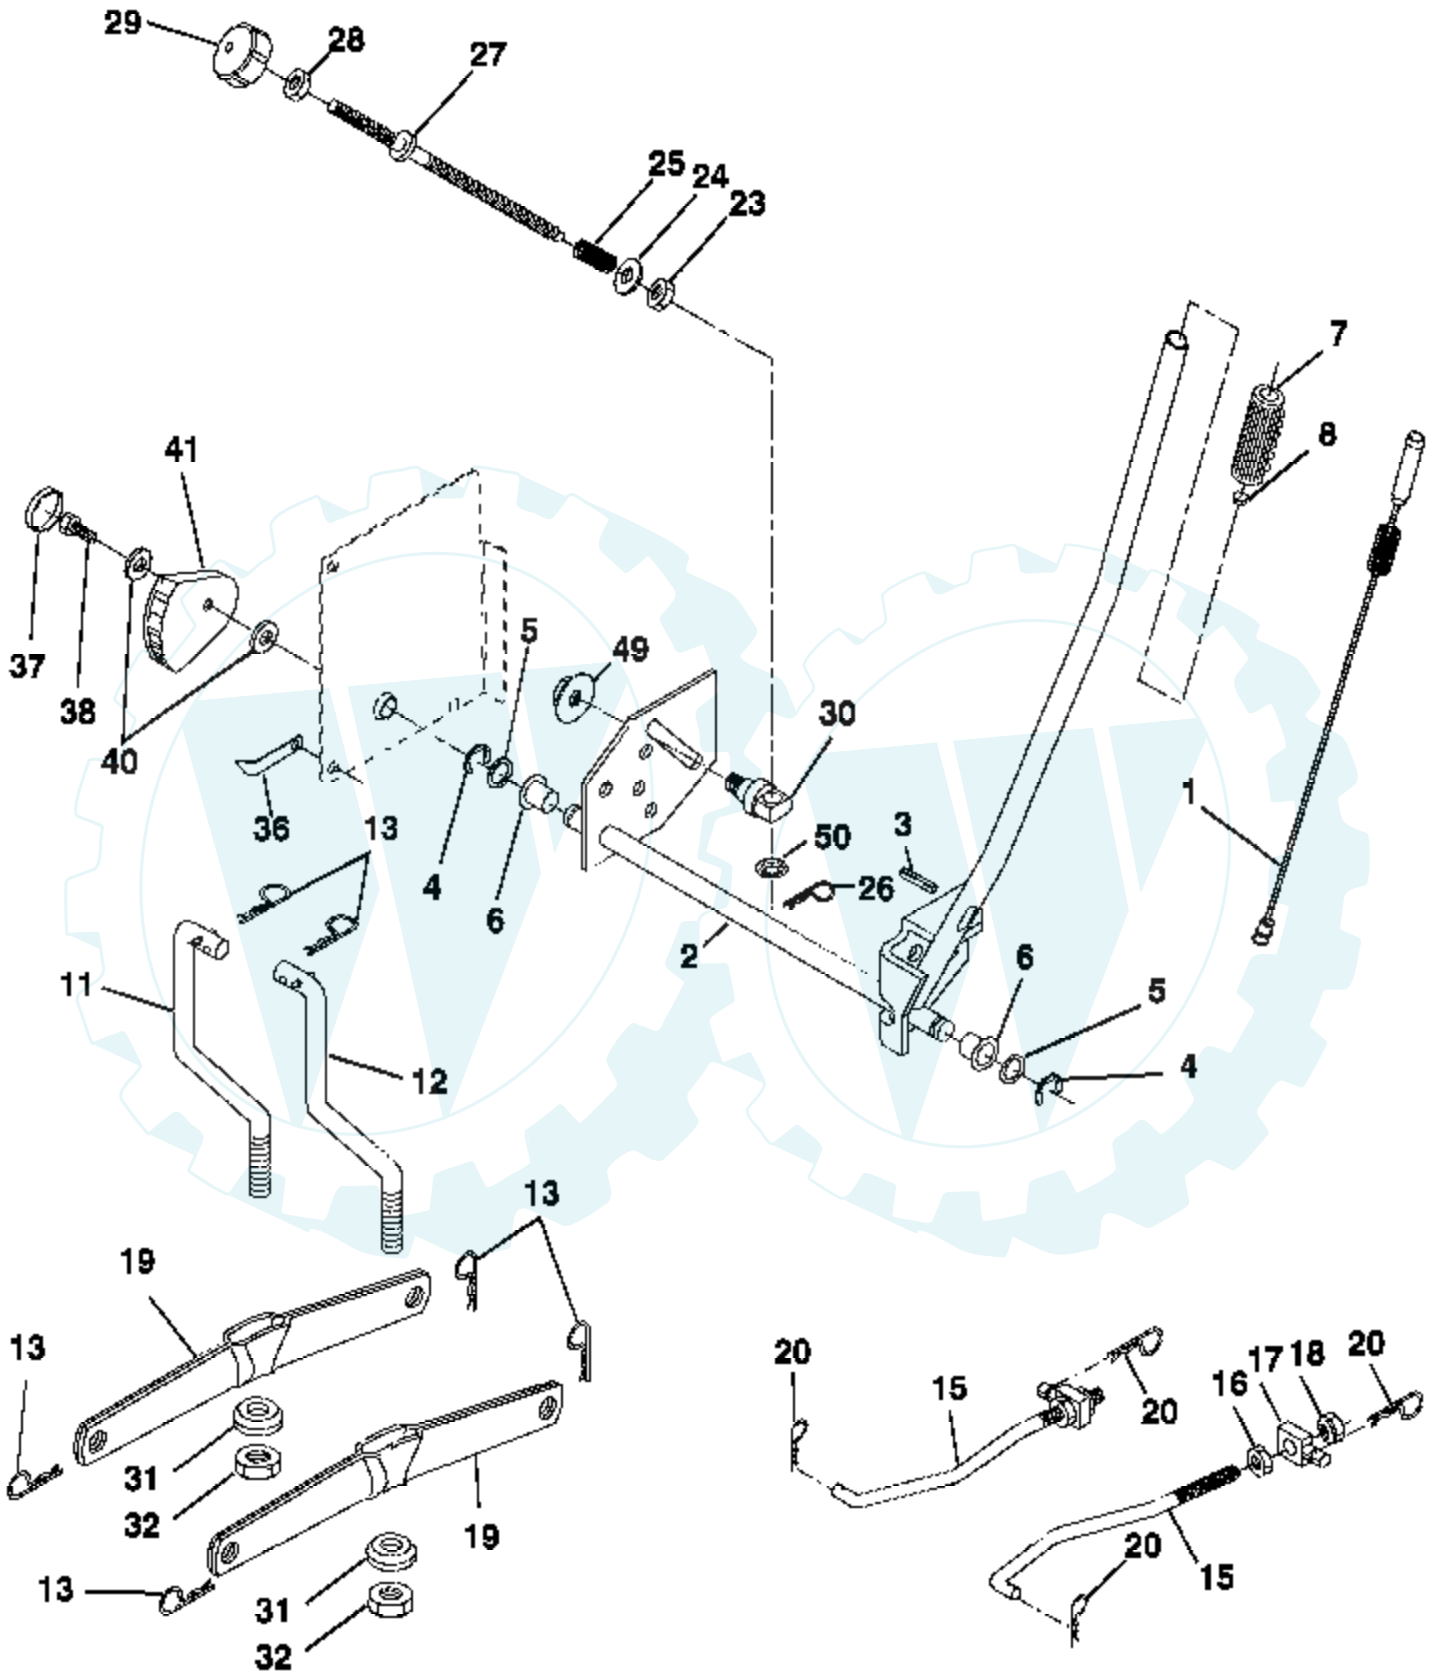

Ref #	Part Number	Qty	Description
1	159460		Wire Asm Inner/Sprg W/plunger LT
2	159471		Shaft Asm Lift RH w/Inf
3	105767X		Pin Groove 1 500 Zinc
4	12000002		E Ring #5133-62
5	19211621		Washer 21/32 X 1 X 21 Ga
6	120183X		Bearing Nylon Blk 629 Id
7	125631X		Grip Handle
8	170770		Button Plunger
11	139865		Link Lift LH Fixed Length
12	139866		Link Lift RH Fixed Length
13	4939M		Retainer Spring
15	173288		Link Front
16	73350800		Nut Jam Hex 1/2-13 Unc
17	175689		Trunnion
18	73800800		Nut Lock W/Wsh 1/2-13 Unc
19	139868		Arm Suspension Rear
20	163552		Retainer Spring
23	110807X		Nut Special
24	19131016		Washer 13/32 X 5/8 X 16 Ga
25	2876H		Spring 2-1/8"
26	169484		Retainer Clip
27	126971X		Rod Adj Lift Zinc 7.49 Wrk Lg
28	73350600		Nut Hex Jam 3/8-16 Unc
29	138057		Knob Inf 3/8-16 Unc Blk W/sym
30	150233		Trunnion Infin Height
31	169865		Bearing Pvt Lift
32	73540600		Nut Crownlock 3/8 - 24
36	155097		Pointer Height Indicator
37	123935X		Plug Hole Blk 1.485/1.515 Dia.
38	17060516		Screw 5/16-18 x 1
40	19112410		Washer 11/32 x 1-1/2 10 Ga.
41	155098		Indicator Height STLT
49	145212		Nut Hex Flange Lock
50	110452X		Nut PUsH Phos & Oi