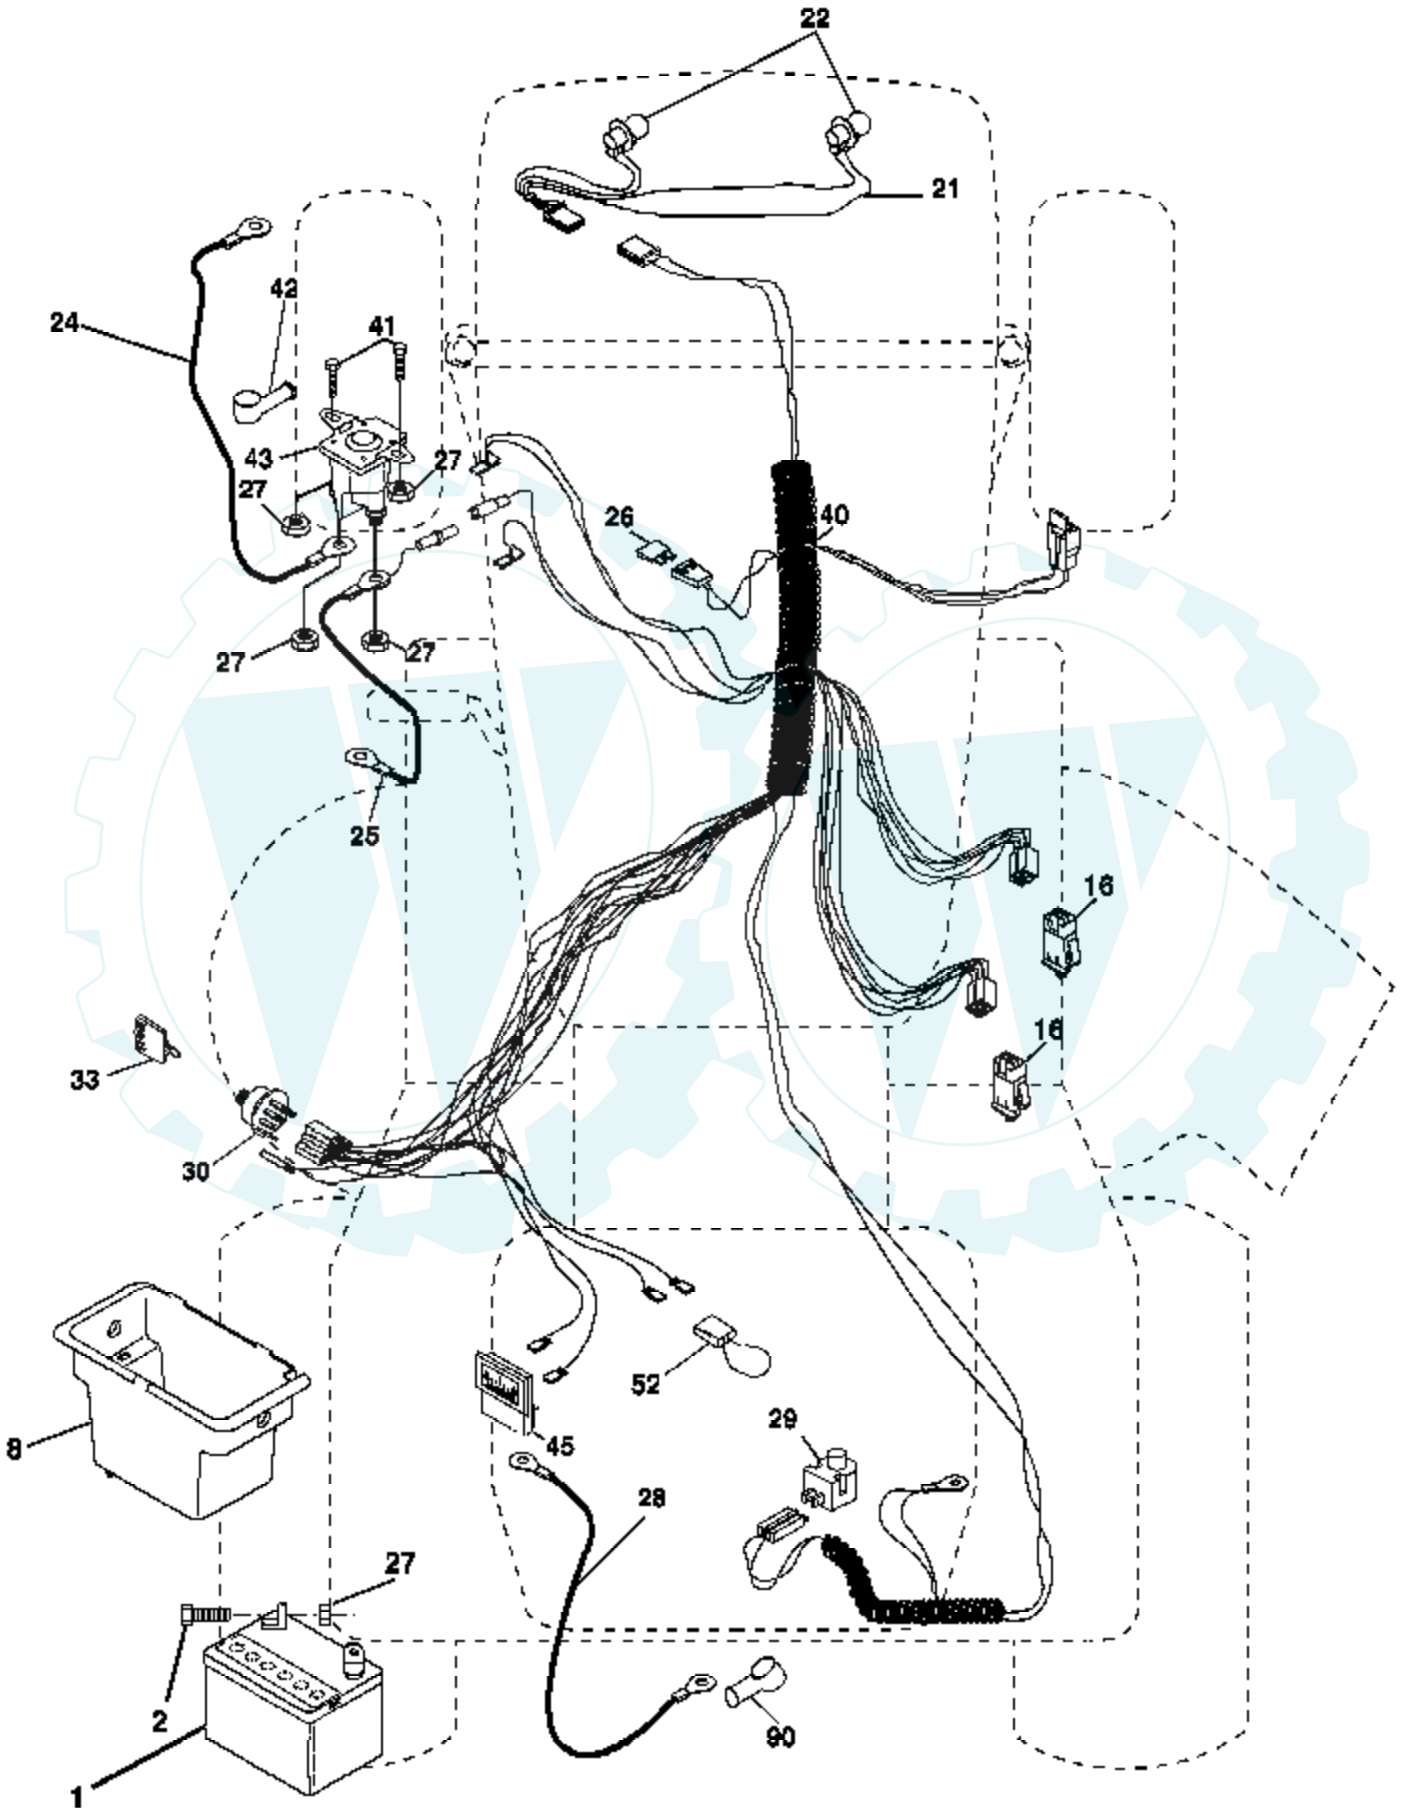

Ref #	Part Number	Qty	Description
1	144927		Battery
2	74760412		Bolt Hex Hd 1/4-20unc X 3/4
8	176689		Box Battery Fender
16	176138		Switch Interlock
21	175685		Harness Socket Light
22	4152J		Bulb, Light # 1156
24	4799J		Cable Battery
25	146147		Cable Battery 6 Ga Red w/16 wire
26	175158		Fuse
27	73510400		Nut Keps Hex 1/4-20 Unc
28	4207J		Cable Ground 6ga 12 black
29	121305X		Switch Plunger Nc Gray
30	175566		Switch Ign
33	140401		Key Ign Molded Generic
40	179720		Harness Ign
41	71110408		Bolt Fin Hex 1/4-20uncx 1/2
42	131563		Cover Terminal Red
43	178861		Solenoid
45	121433X		Ammeter Rectangular
52	141940		Protection Loop
90	180449		Cover Terminal Battery