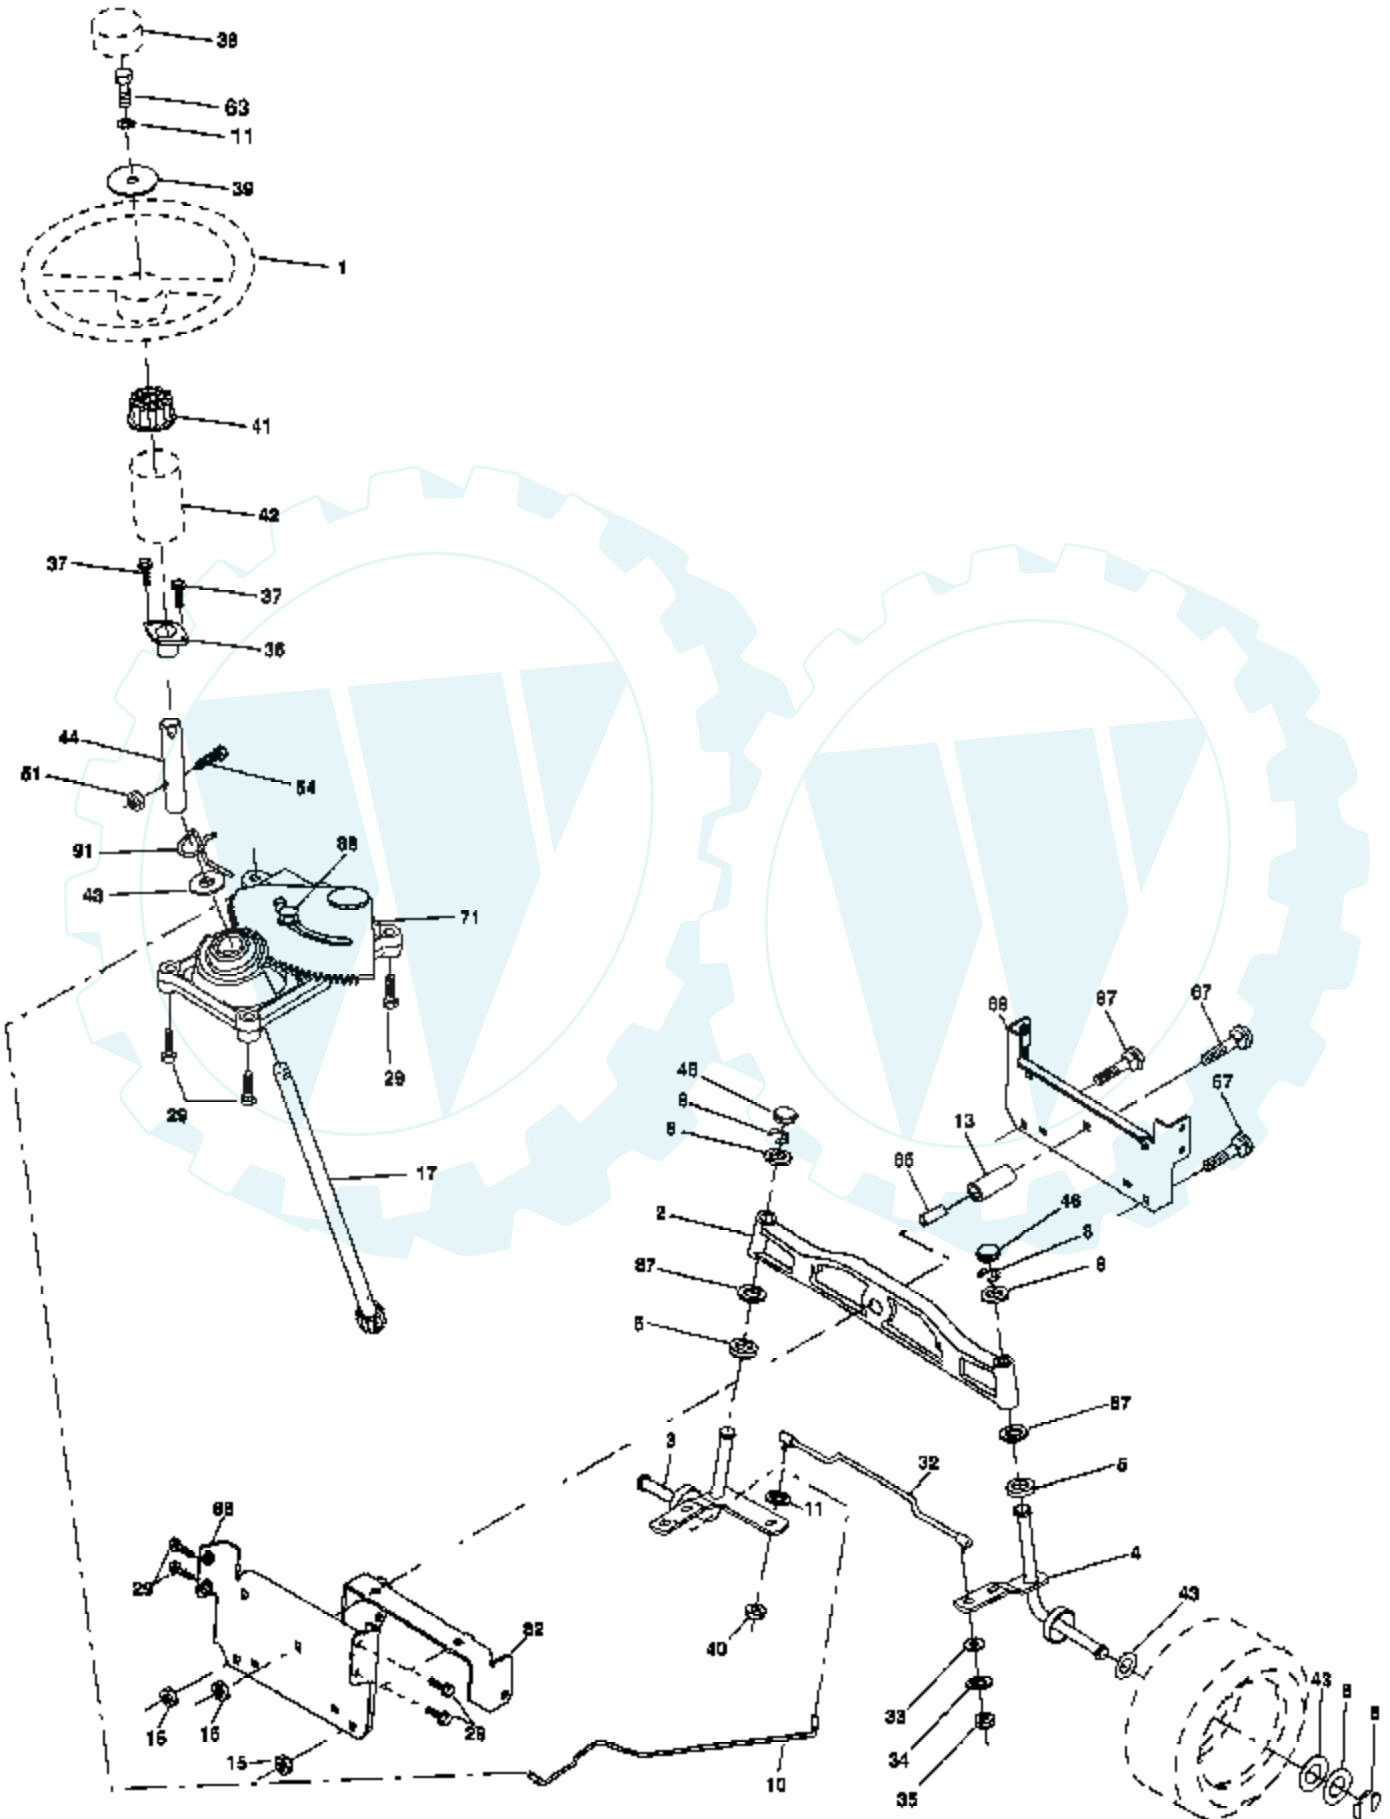

Ref #	Part Number	Qty	Description
1	159944X428		Wheel Steering
2	172393		Axle Asm Cast Iron LT
3	169840		Spindle Asm LH
4	169839		Spindle Asm RH
5	6266H		Bearing Race Thrust Harden
6	121748X		Washer 25/32 X 1-5/8 X 16 Ga
8	12000029		Ring Klip #t5304-75
10	175121		Link Drag
11	10040600		Washer Lock Hvy Hlcl Spr 3/8
13	136518		Spacer Brg Axle Front
15	145212		Nut Hex Flange Lock
17	177876		Shaft Asm Steering
29	17060612		Screw 3/8-16 x .75
32	171888		Rod Tie
33	19111216		Washer 11/32 x 3/4 x 16 Ga
34	10040500		Washer Lock Hvy Hlcl Spr 5/16
35	73540500		Crownlock Nut 5/16-24 Unf
36	155099		Bushing Strg
37	152927		Screw
38	159946X428		Insert Cap Strg Wh
39	19132411		Washer 13/32 X 1-1/20 X 11 Ga
40	7810H		Lock nut
41	159945		Adaptor Wheel Strg
42	145054X428		Boot Steering Dash
43	121749X		Washer 25/32 X 1 1/4 X 16 Ga
44	153720		Extension Steering Shaft LR/LT
46	121232X		Cap Spindle Fr Top Blk
51	73800500		Nut Lock Hex w/Ins 5/16-18
54	74780520		Bolt Fin Hex 5/16-18 Unc x 1-1/4
63	74780616		Bolt Fin Hex 3/8-16unc x 1 Gr. 5
65	160367		Spacer Brace Axle
67	72140618		Bolt Rdhd Sq 3/8-16 Unc x 2-3/4
71	175146		Steering Asm
68	169827		Axle, Brace
82	169835		Bracket Susp Chassis Front
87	173966		Washer Flat .781 x 1-1/2 x .14
88	175118		Bolt Shoulder 7/16-20 Unc
91	175553		Clip Steering