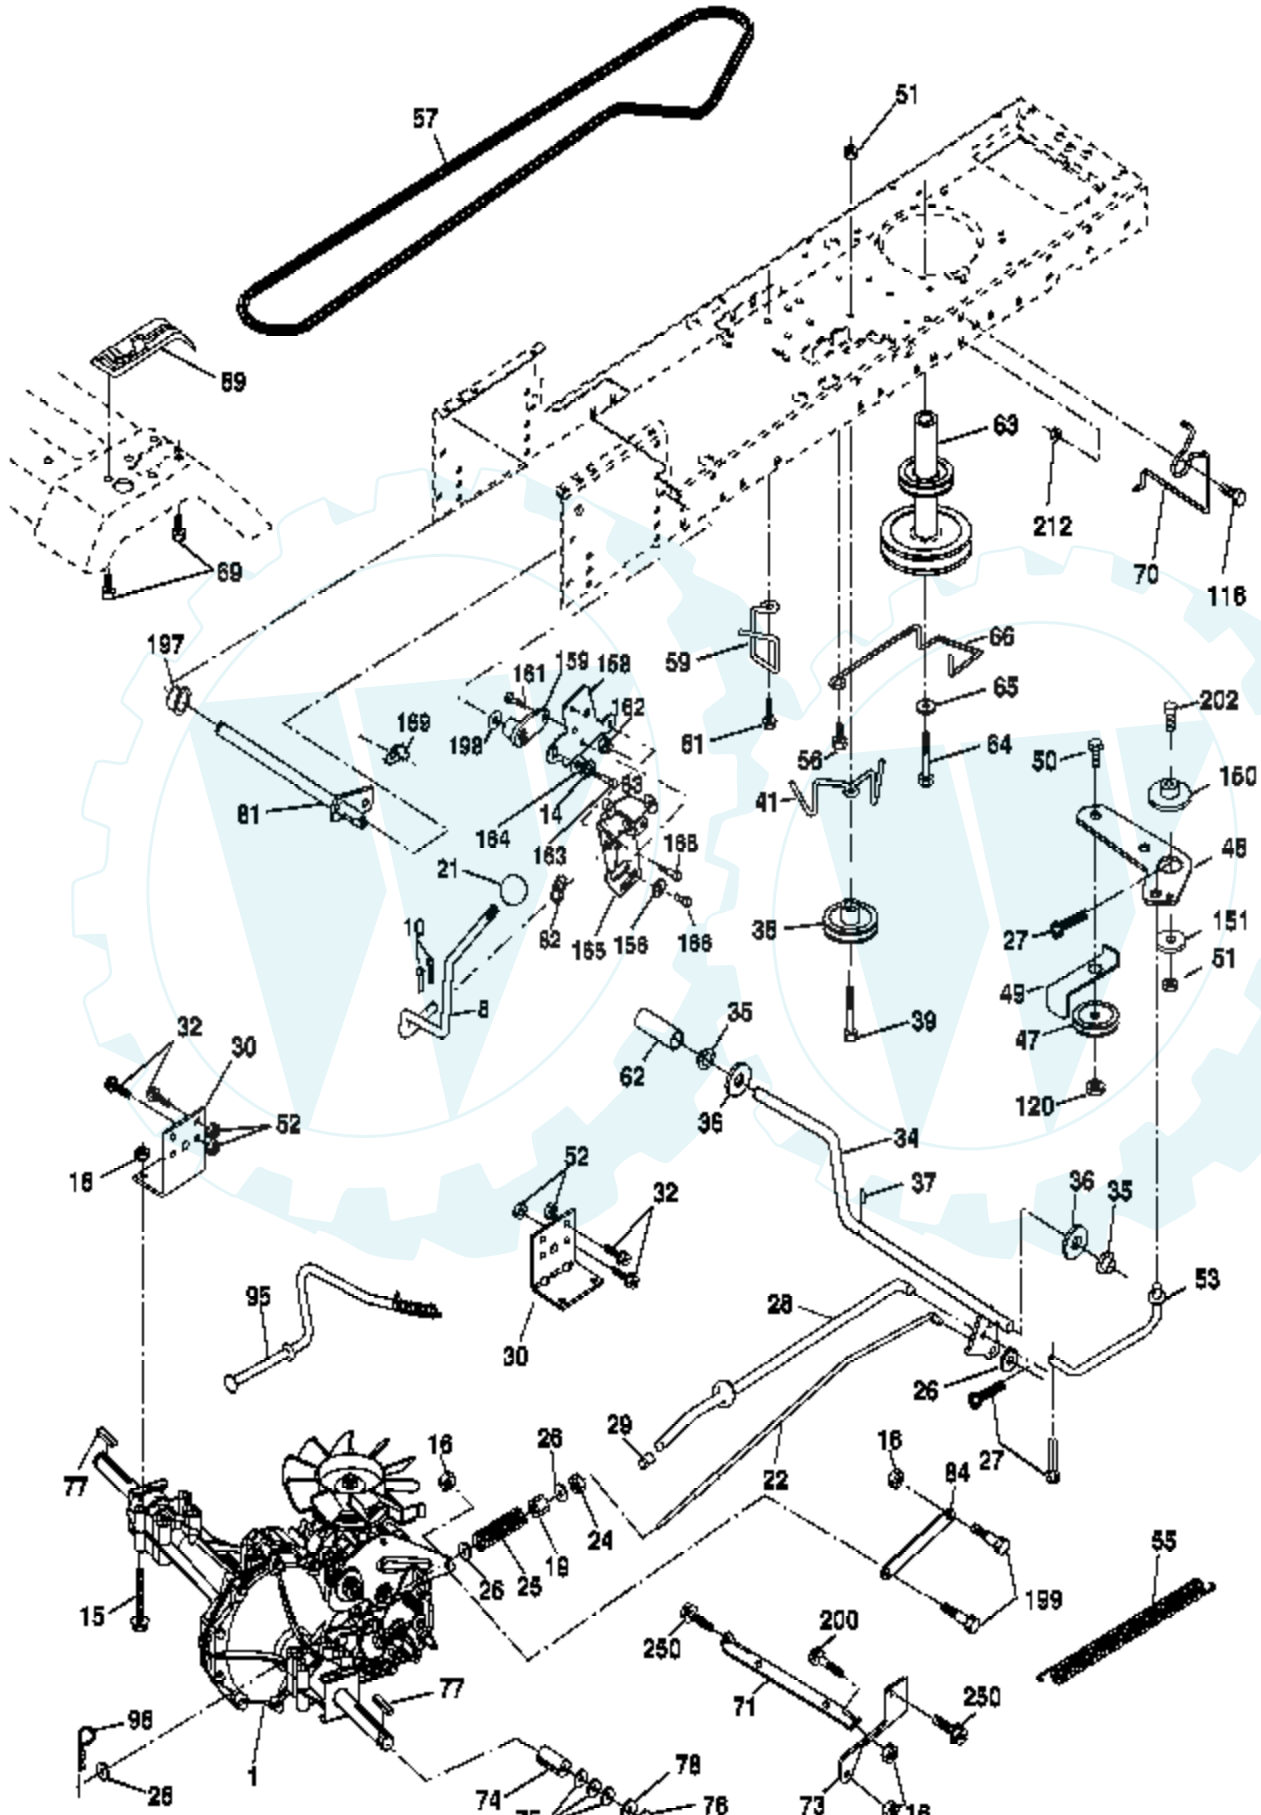

Ref #	Part Number	Qty	Description
	1		Transaxle Hydro Gear 314-0510 (Order Parts From Transaxle Manufacturer)
8	165619		Rod Shift Hydro LT
10	76020416		Pin Cotter 1/8 x 1 CAD
14	10040400		Washer Lock Hvy Helical
15	74490544		Bolt, Hex FLGHD 5/16-18 Gr. 5
16	73800500		Nut Lock Hex W/Ins 5/16-18 Unc P
19	73800600		Nut Lock Hex W/Wsh 3/8-16 Unc
21	140845		Knob, Round 1/2-13
22	169498		Rod, Brake Hydro
24	73350600		Nut
25	106888X		Spring, Brake Rod
26	19131316		Washer
27	76020412		Pin Cotter 1/8 x 3/4 CAD.
28	175765		Rod, Parking Brake
29	71673		Cap, Parking Brake
30	169592		Bracket, Transaxle
32	74760512		Bolt Hex Hd 5/16-18 Unc x 3/4
34	175578		Shaft, Foot Pedal
35	120183X		Bearing, Nylon
36	19211616		Washer
37	1572H		Pin, Roll
38	179114		Pulley, Composite
39	74760648		Bolt, Fin Hex 3/8-16 x 3
41	175556		Keeper, Belt Idler
47	127783		Pulley, Idler, V-Groove
48	154407		Bellcrank Clutch Grnd Drv STL
49	123205X		Retainer, Belt
50	74760624		Bolt
51	73680600		Nut Crownlock 3/8-16 UNC
52	73680500		Nut Crownlock 5/16-18 UNC
53	105710X		Link, Clutch
55	105709X		Spring, Return, Clutch
56	17060620		Screw 3/8-16 x 1-1/4
57	140294		V-Belt, Ground Drive
59	169691		Keeper, Center Span
61	17120614		Screw 3/8-16 x .875
62	8883R		Cover, Pedal
63	175410		Pulley, Engine
64	71170764		Bolt, Hex
65	10040700		Washer
66	154778		Keeper Belt Engine
69	142432		Screw
70	134683		Guide Belt
71	169183		Strap Torque Lh Hydro
73	169182		Strap Torque Rh Hydro
74	137057		Spacer, Axle
75	121749X		Washer 25/32 x 1-1/4 x 16 Gauge
76	12000001		E-Ring
77	123583X		Key, Square
78	121748X		Washer 25/32 x 1-5/8 x 16 Gauge
81	165596		Shaft Asm. Cross Hydro
82	123782X		Spring Torsion T/A
83	19171216		Washer 17/32 x 3/4 x 16 Ga.
84	169594		Link Transaxle
89	169373X428		Console, Hydro
95	170201		Control Asm Bypass Hydro