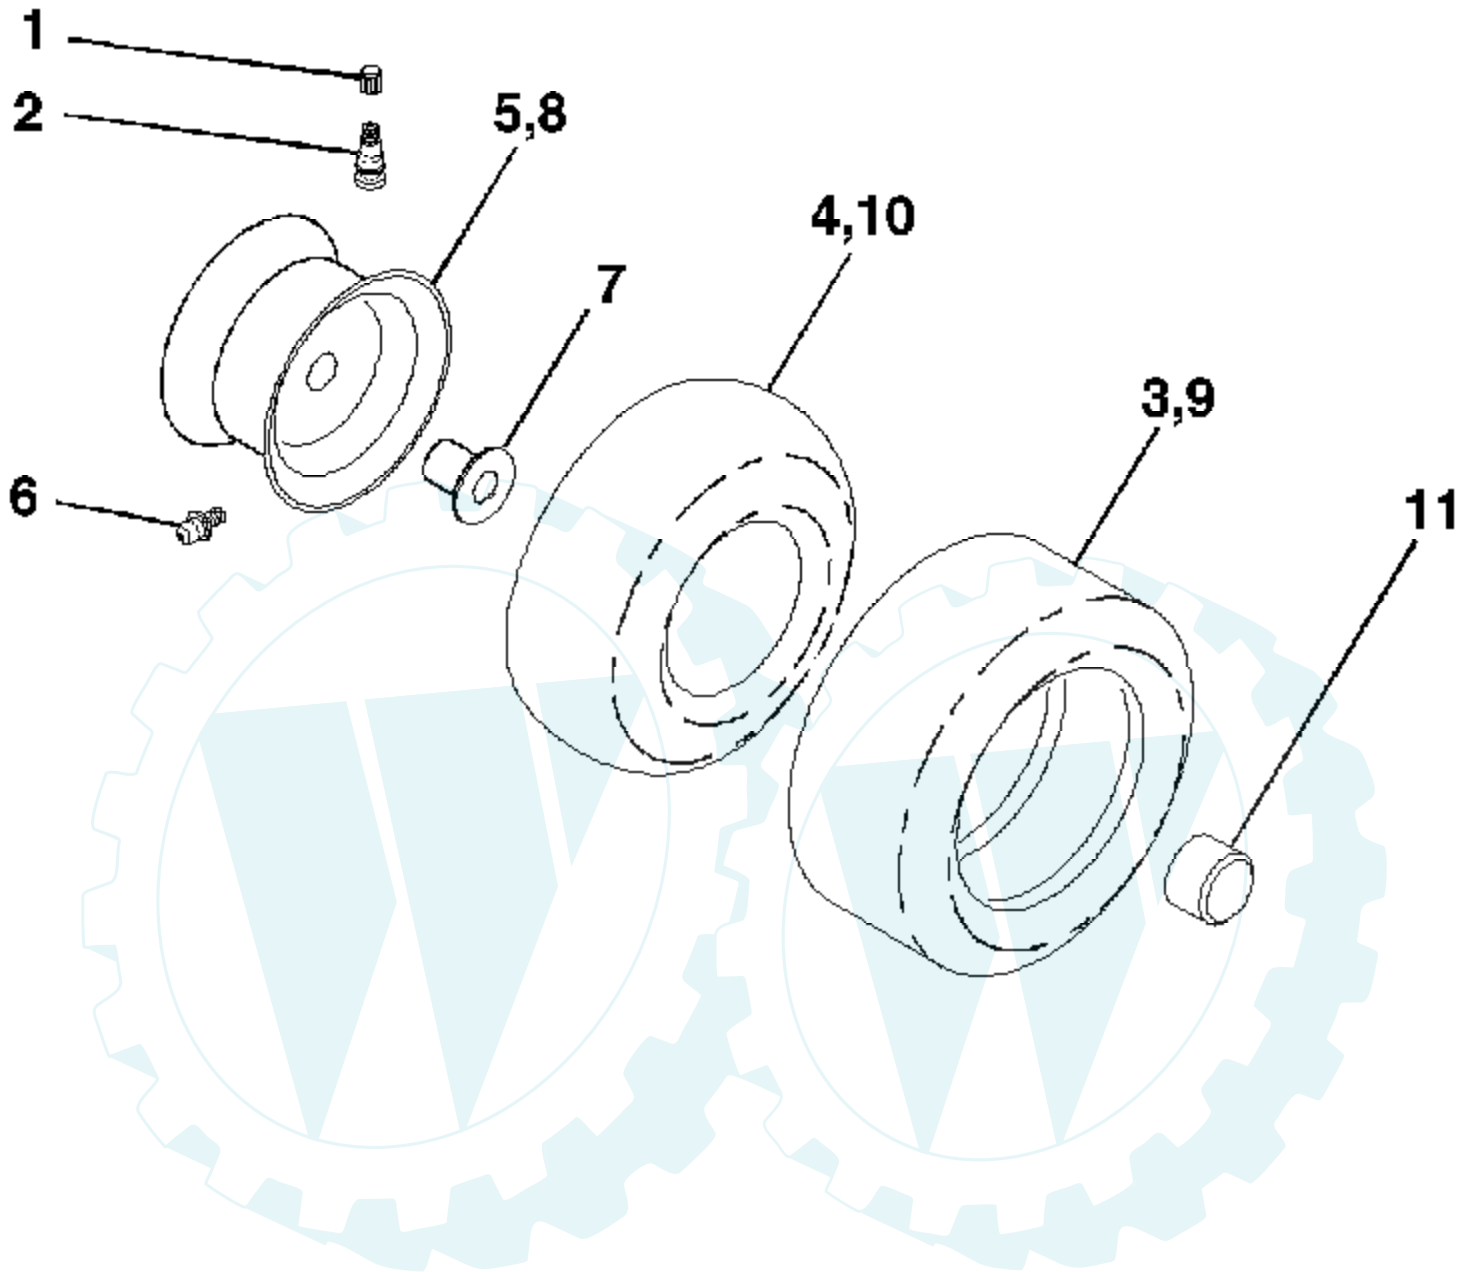

Ref #	Part Number	Qty	Description
1	59192		Cap Valve Tire
2	65139		Stem Valve
3	170455		Tire F Ts 15 X 6 0 - 6 Service
4	59904		Tube Front (Service Item Only)
5	106732X421		Rim Asm 6" front Service
6	278H		Fitting Grease (Front Wheel Only)
7	9040H		Bearing Flange (Front Wheel Only)
8	106108X421		Rim Asm 8" rear Service
9	170456		Tire R Ts 20x10-8 C Service
10	7152J		Tube Rear (Service Item Only)
11	104757X421		Cap Axle 1 50 X 1 00
	144334		Sealant, Tire (10 oz. Tube)