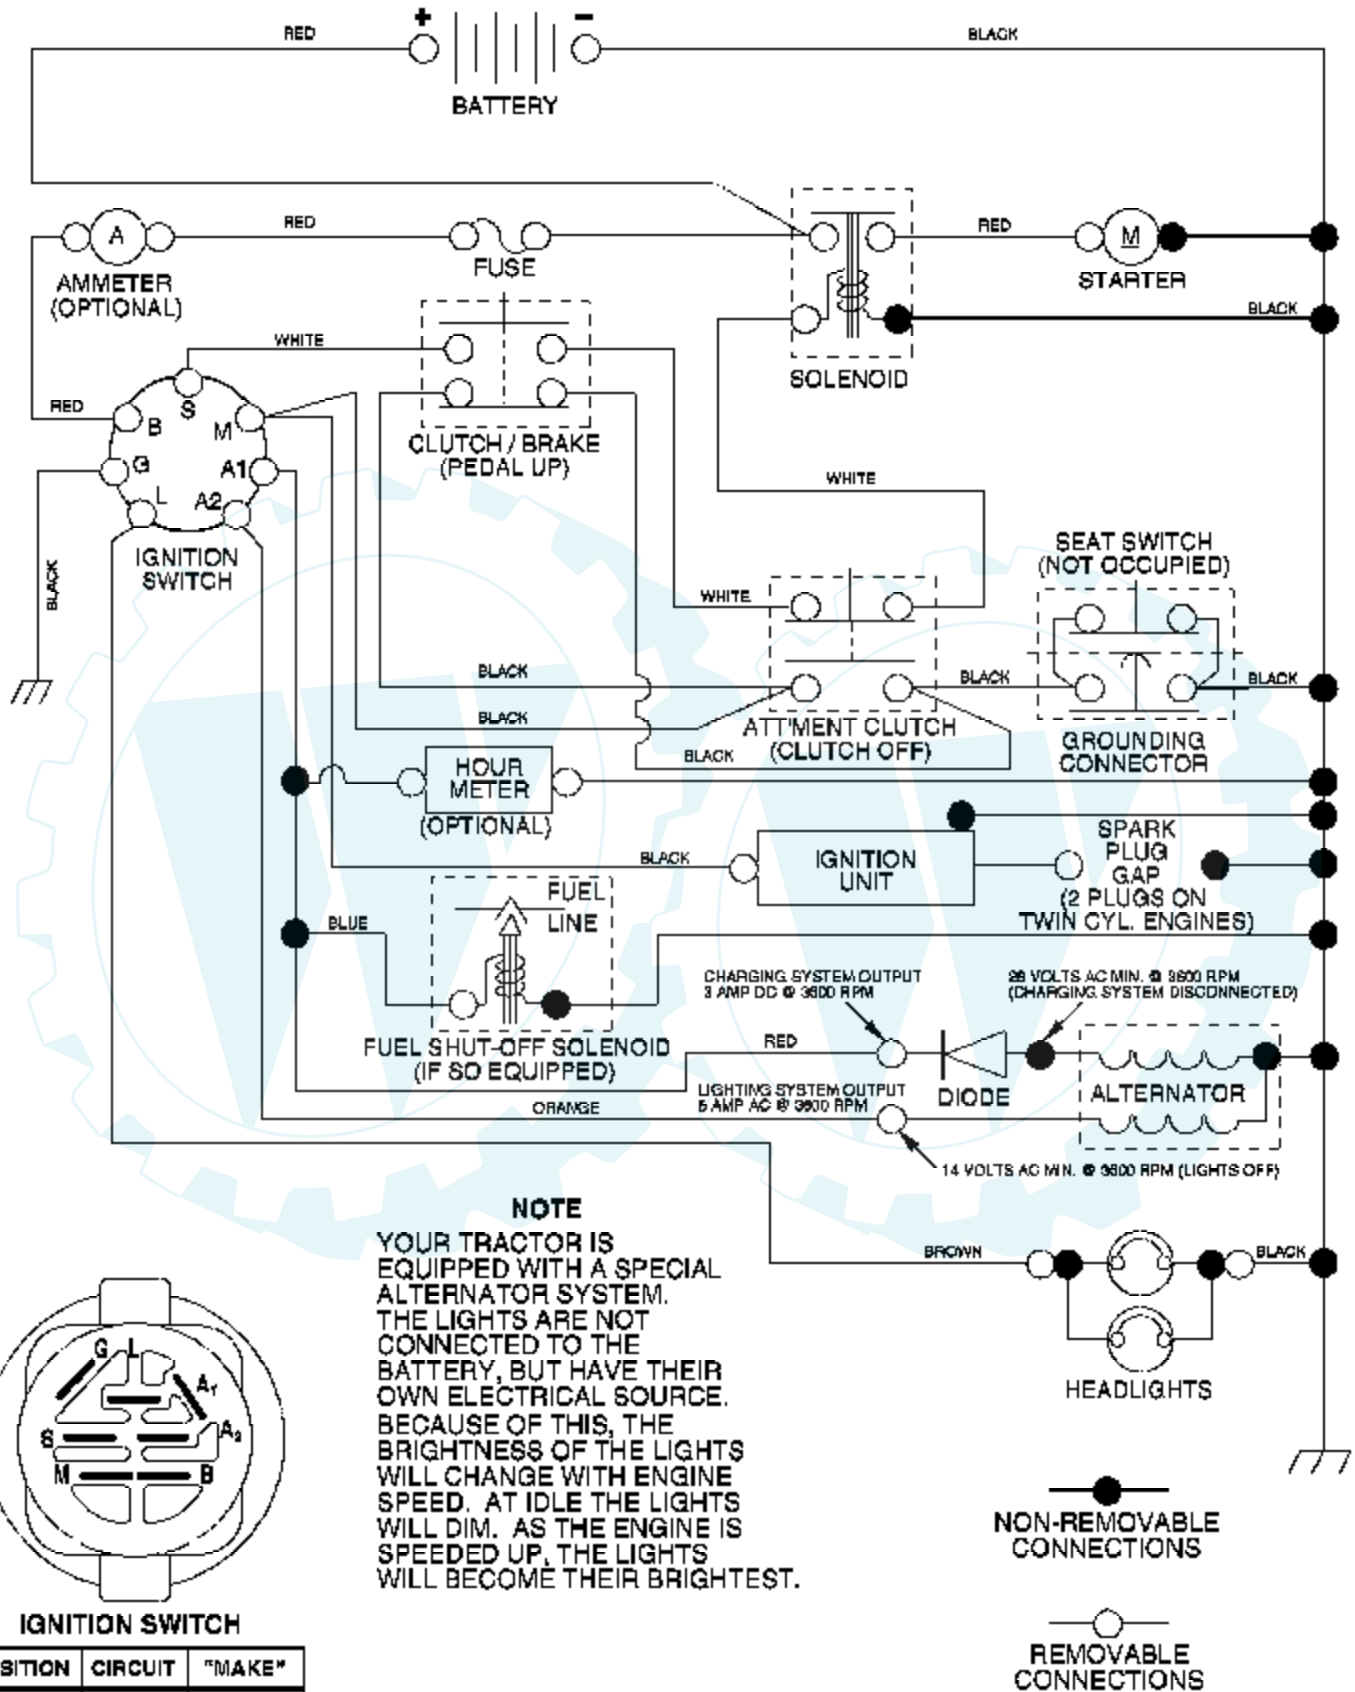

Ref #	Part Number	Qty	Description
1	170551		Control Th/ch Flag
2	17720408		Screw Hex Thd Cut 1/4-20 x 1/2
3			Engine, Briggs Model 445777 (Order Parts From Engine Manufacturer)
4	149723		Muffler
5	160589		Exhaust Tube RH
6	159955		Exhaust Tube LH
8	171877		Bolt 5/16-18 Unc x 3/4 w/Sems Blk
10	162797		Shield Browning
13	165291		Gasket Eng
14	148456		Tube Drain Oil Easy
16	11050600		Washer Lock Ext Tooth 3/8
17	17060624		Screw 3/8-16 x 1-1/2 SMGML Tap/R
23	169837		Shield Brn/Dbr Guard
25	145996		Control Choke
26	73920600		Nut Keps 3/8-24 Unf
29	137180		Kit Spark Arrestor (Flat Scrn)
31	180645		Tank Fuel Front
32	140527		Cap Asm Fuel W/sym Vented
33	123487X		Clamp Hose Black
37	137040		Line Fuel 20"
38	148315		Plug Drain Oil Easy
40	124028X		Bushing Snap Nyl Blk Fuel Line
41	139277		Stem Tank Fuel
44	17670412		Screw Hexwsh Thdrol 1/4-20x3/4
45	17000612		Screw Hexwsh Thdr 3/8-16 x 3/4
46	19091416		Washer 9/32 X 7/8 X 16 Ga
62	10040500		Washer Lock Hvy Hlcl Spr 5/16
72	71070512		Screw Hex Hd Cap 5/16-18 x 3/4
81	73510400		Nut Keps Hex 1/4-20 UNC
112	3645J		Bushing

Ref #	Part Number	Qty	Description
1	159460		Wire Asm Inner/Sprg W/plunger LT
2	159471		Shaft Asm Lift RH w/Inf
3	105767X		Pin Groove 1 500 Zinc
4	12000002		E Ring #5133-62
5	19211621		Washer 21/32 X 1 X 21 Ga
6	120183X		Bearing Nylon Blk 629 Id
7	125631X		Grip Handle
8	170770		Button Plunger Yellow
11	139865		Link Lift LH Fixed Length
12	139866		Link Lift RH Fixed Length
13	4939M		Retainer Spring
15	173288		Link Front
16	73350800		Nut Jam Hex 1/2-13 Unc
17	175689		Trunnion
18	73800800		Nut Lock w/Wsh 1/2-13 Unc
19	139868		Arm Suspension Rear
20	163552		Retainer Spring
31	169865		Bearing Pvt Lift
32	73540600		Nut Crownlock 3/8 - 24
36	155097		Pointer Height Indicator
37	123935X		Plug Hole Blk 1.485/1.515 Dia.
38	17060516		Screw Thdrol 5/16-18 x 1
40	19112410		Washer 11/32 x 1-1/2 10 Ga.
41	155098		Indicator Height STLT