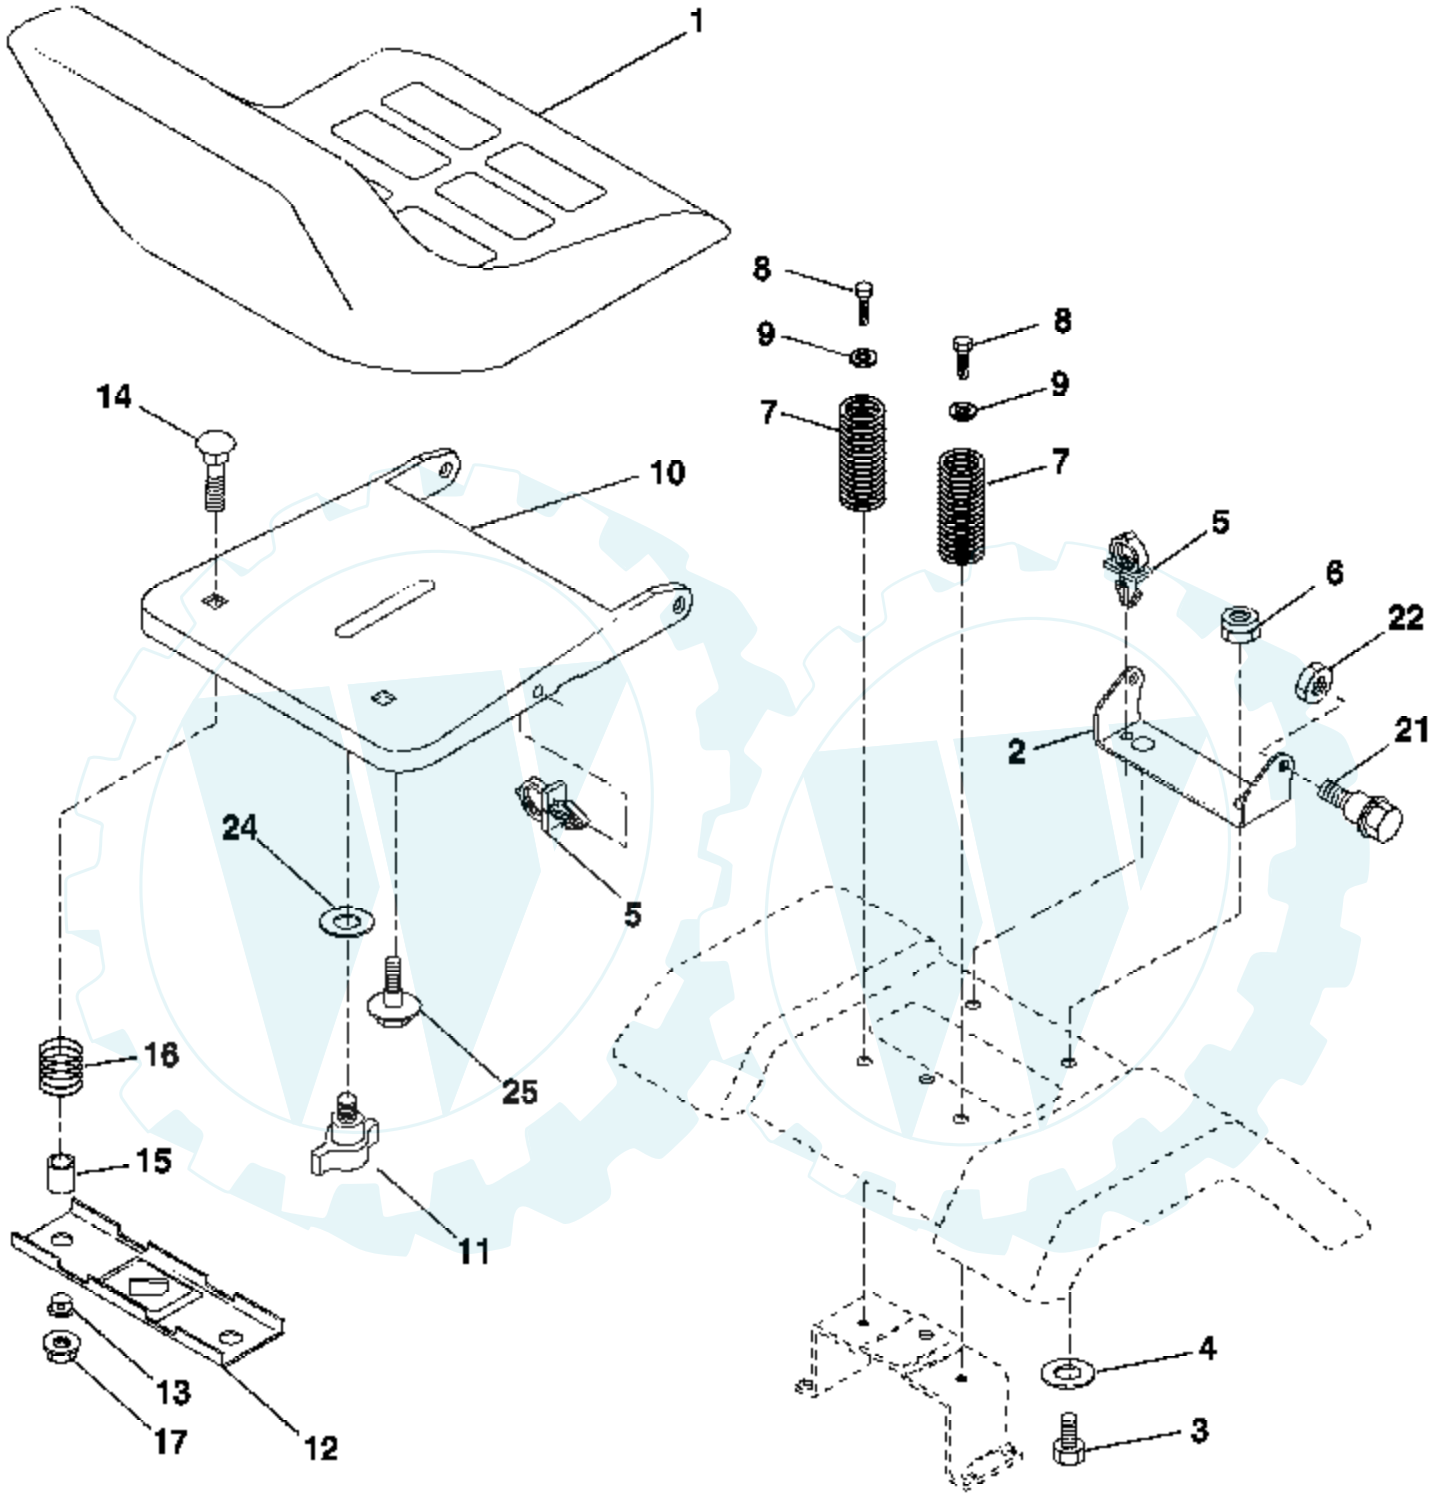

Ref #	Part Number	Qty	Description
1	159460		Wire Asm Inner/Sprg W/plunger LT
2	159471		Shaft Asm Lift RH w/Inf
3	105767X		Pin Groove 1 500 Zinc
4	12000002		E Ring #5133-62
5	19211621		Washer 21/32 X 1 X 21 Ga
6	120183X		Bearing Nylon Blk 629 Id
7	125631X		Grip Handle
8	170770		Button Plunger Yellow
11	139865		Link Lift LH Fixed Length
12	139866		Link Lift RH Fixed Length
13	4939M		Retainer Spring
15	173288		Link Front
16	73350800		Nut Jam Hex 1/2-13 Unc
17	175689		Trunnion
18	73800800		Nut Lock w/Wsh 1/2-13 Unc
19	139868		Arm Suspension Rear
20	163552		Retainer Spring
31	169865		Bearing Pvt Lift
32	73540600		Nut Crownlock 3/8 - 24
36	155097		Pointer Height Indicator
37	123935X		Plug Hole Blk 1.485/1.515 Dia.
38	17060516		Screw Thdrol 5/16-18 x 1
40	19112410		Washer 11/32 x 1-1/2 10 Ga.
41	155098		Indicator Height STLT