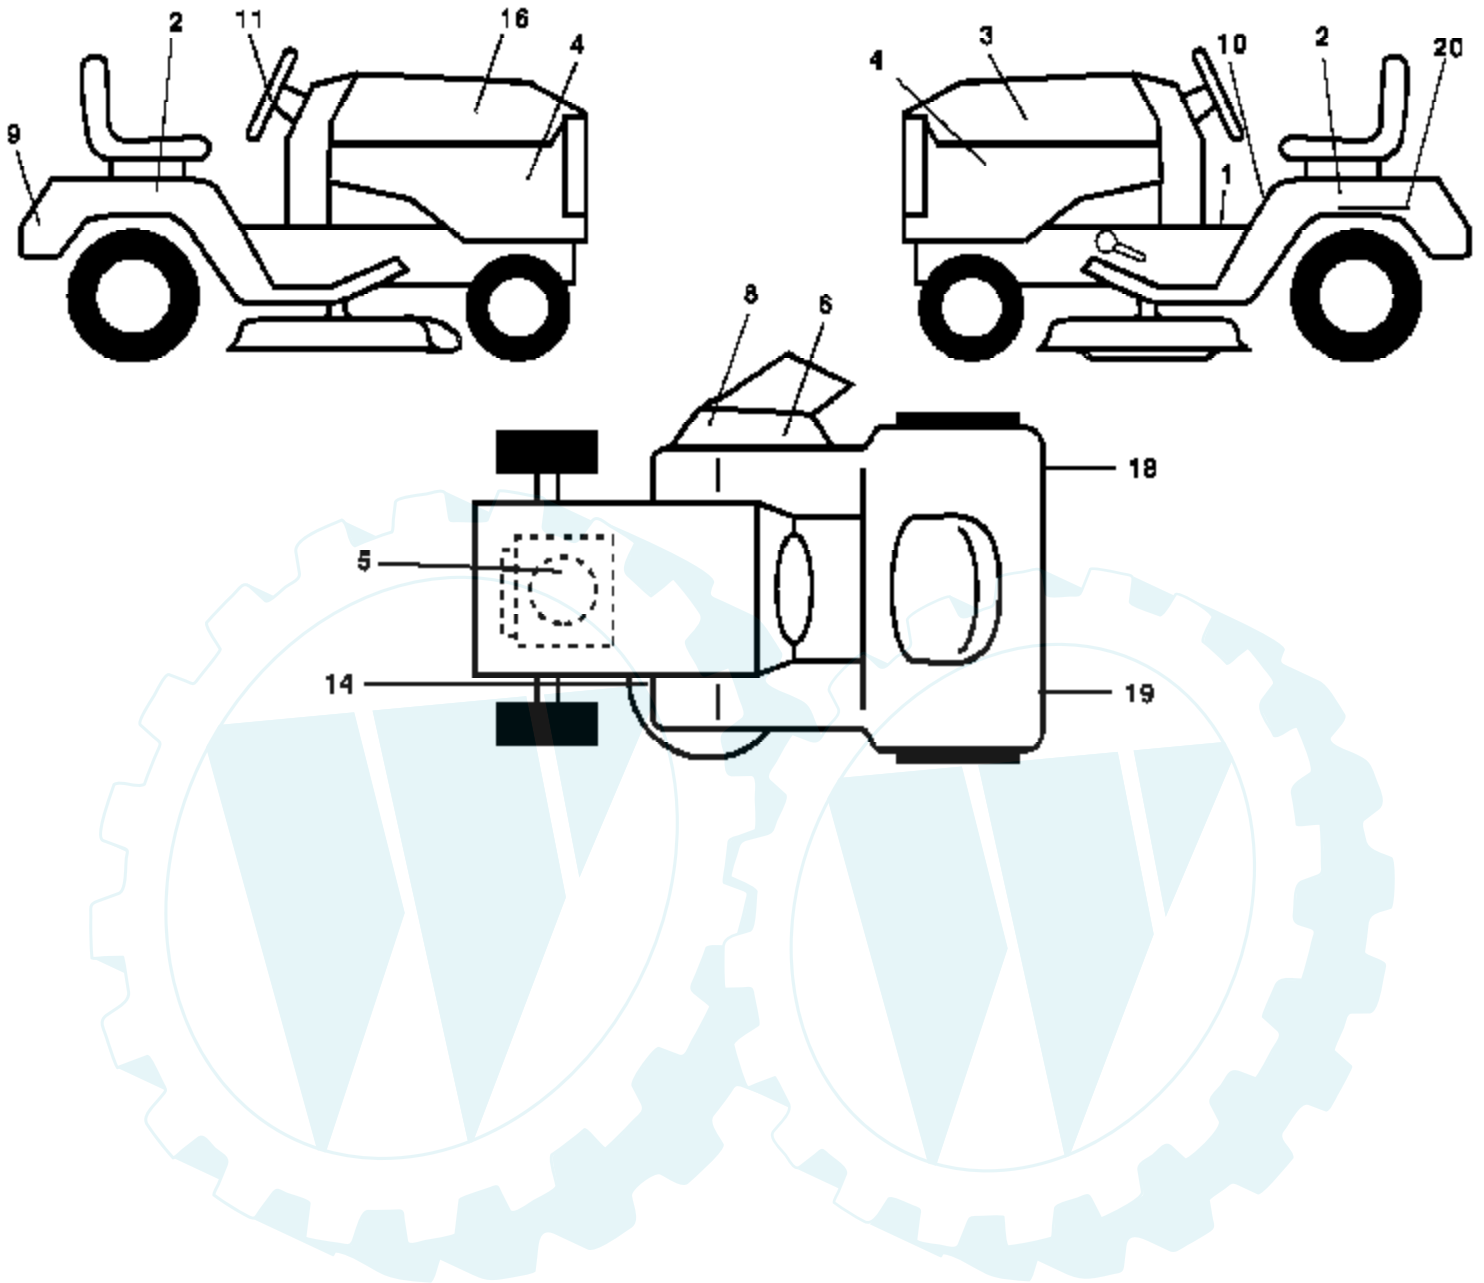

Ref #	Part Number	Qty	Description
1	156369		Decal Oper
2	176305		Decal Fender Side
3	176308		Decal Hood LH
4	182005		Decal Side Panel Logo
5	183742		Decal HP Engine
6	179128		Decal Deck "B" 42"
8	170563		Decal Warning Mult-Language
9	172740		Decal Fender Logo
10	157140		Decal Fender Danger E/F
11	172743		Decal Ins Strg Whl
14	160396		Decal V-Belt Schematic
16	176307		Decal Hood Rh
18	173587		Decal Fender Reflector RH
19	173589		Decal Fender Reflector LH
20	145005		Decal Bat Dan/Psn
	179768X428		Pad Footrest LH
	179769X428		Pad Footrest RH
	138311		Decal Handle Lft Height Adjust
	183748		Manual Owner's (English)
	183749		Manual Owner's (French)