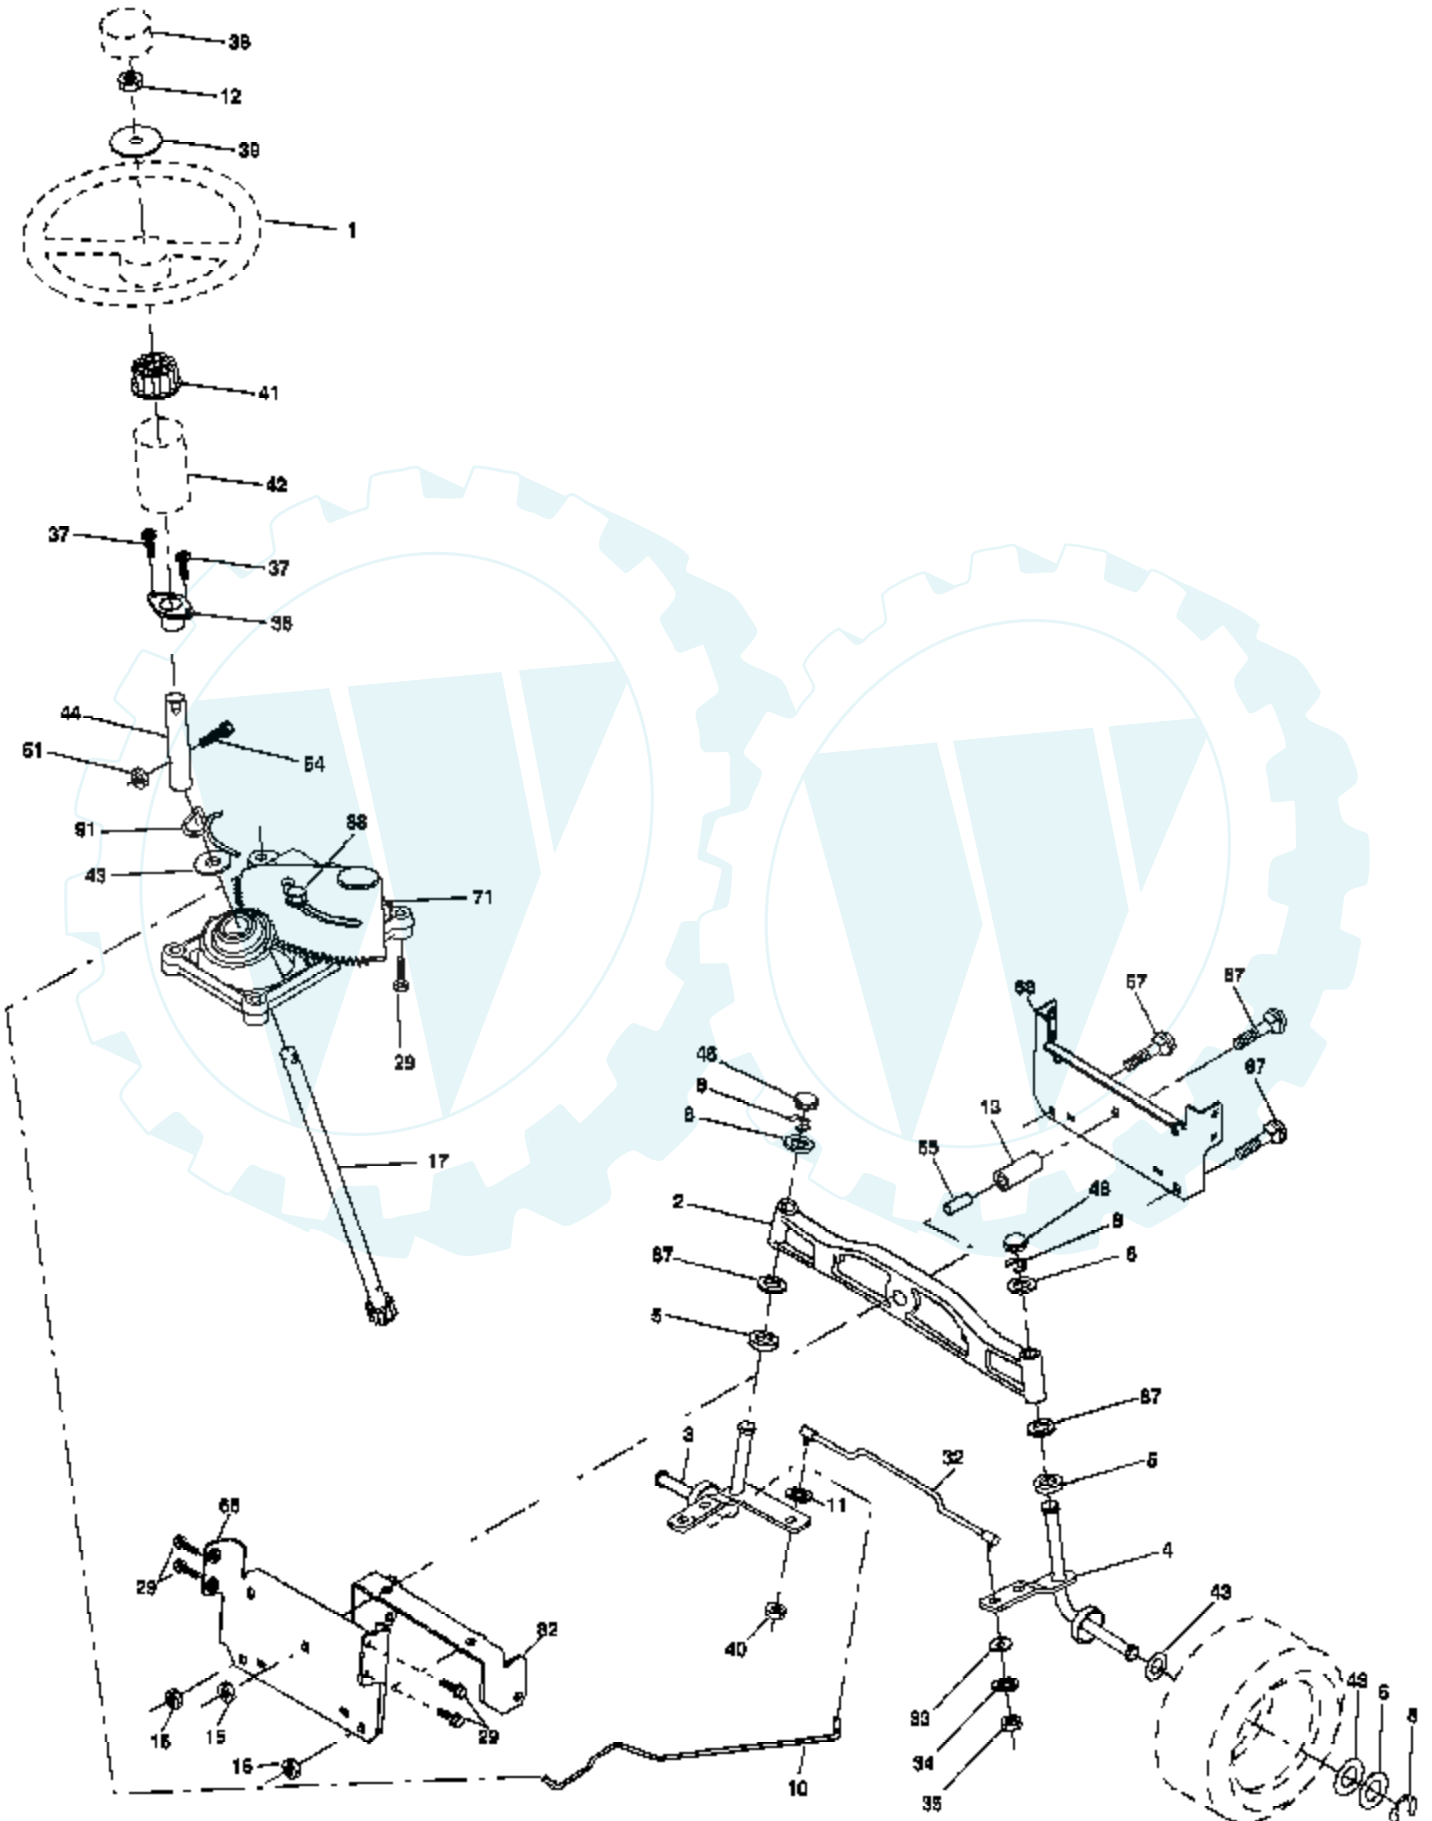

Ref #	Part Number	Qty	Description
1	159460		Wire Asm Inner/Sprg W/plunger LT
2	159471		Shaft Asm Lift RH w/Inf
3	105767X		Pin Groove 1 500 Zinc
4	12000002		E Ring #5133-62
5	19211621		Washer 21/32 X 1 X 21 Ga
6	120183X		Bearing Nylon Blk 629 Id
7	125631X		Grip Handle
8	170770		Button Plunger Yellow
11	139865		Link Lift LH Fixed Length
12	139866		Link Lift RH Fixed Length
13	4939M		Retainer Spring
15	173288		Link Front
16	73350800		Nut Jam Hex 1/2-13 Unc
17	175689		Trunnion
18	73800800		Nut Lock w/Wsh 1/2-13 Unc
19	139868		Arm Suspension Rear
20	163552		Retainer Spring
31	169865		Bearing Pvt Lift
32	73540600		Nut Crownlock 3/8 - 24
36	155097		Pointer Height Indicator
37	123935X		Plug Hole Blk 1.485/1.515 Dia.
38	17060516		Screw Thdrol 5/16-18 x 1
40	19112410		Washer 11/32 x 1-1/2 10 Ga.
41	155098		Indicator Height STLT

Ref #	Part Number	Qty	Description
1	171683		Seat
2	140551		Bracket Pivot Seat 8 720
3	71110616		Bolt Fin Hex 3/8-16 Unc X 1
4	19131610		Washer 13/32 X 1 X 10 Ga
5	145006		Clip Push-In
6	73800600		Nut Hex w/Ins. 3/8-16 Unc
7	124181X		Spring Seat Cprsn 2 250 Blk Zi
8	17000616		Screw 3/8-16 X 1.5
9	19131614		Washer 13/32 X 1 X 14 Ga.
10	182493		Pan Seat
11	166369		Knob Seat
12	121246X		Bracket Mounting Switch
13	121248X		Bushing Snap Blk Nyl 50 Id
14	72050412		Bolt Rdhd Sqnk 1/4-20x1-1/2
15	134300		Spacer Split 28x 88
16	121250X		Spring Cprsn
17	123976X		Nut Lock 1/4 Lge Flg Gr 5 Zinc
21	171852		Bolt Shoulder 5/16-18 Unc
22	73800500		Nut Hex Lock W/Ins 5/16-18
24	19171912		Washer 17/32 X 1-3/16 X 12 Ga.
25	127018X		Bolt Shoulder 5/16-18 X 62