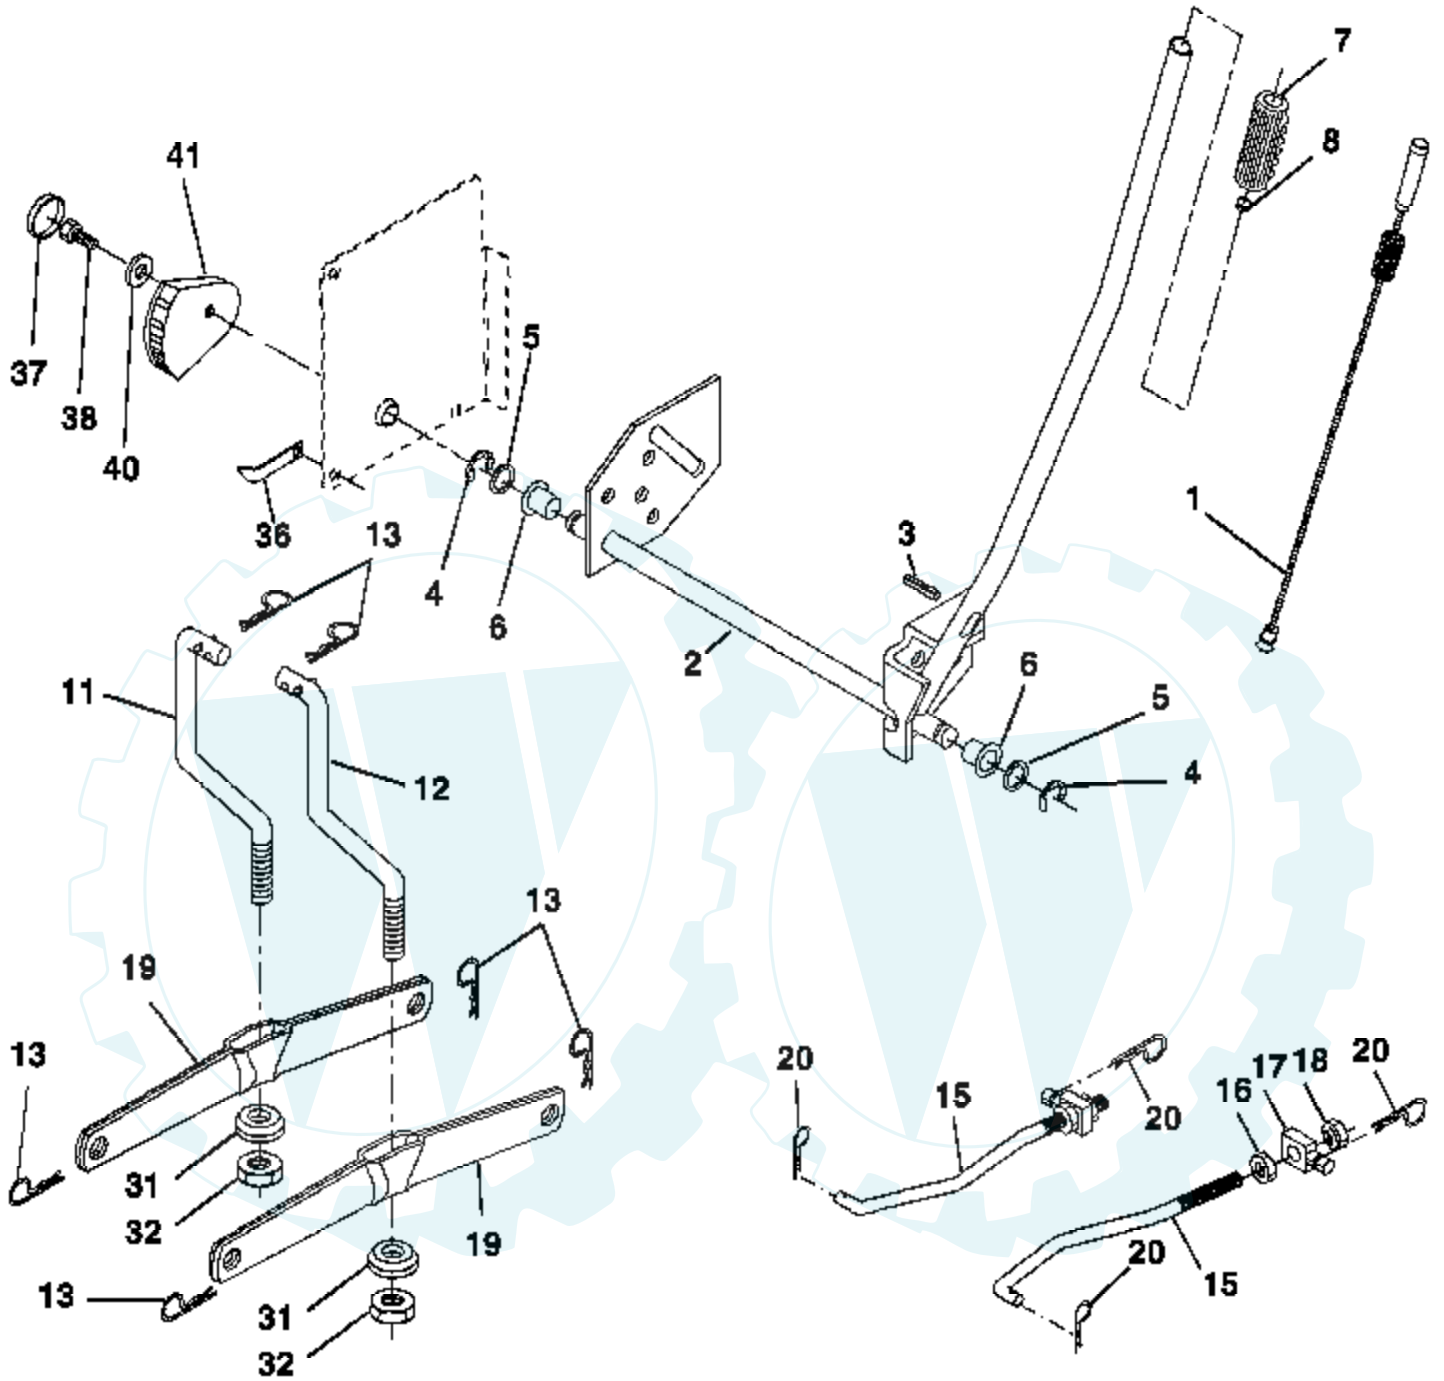

Ref #	Part Number	Qty	Description
1	159460		Wire Asm Inner/Sprg W/plunger LT
2	159471		Shaft Asm Lift RH w/Inf
3	105767X		Pin Groove 1 500 Zinc
4	12000002		E Ring #5133-62
5	19211621		Washer 21/32 X 1 X 21 Ga
6	120183X		Bearing Nylon Blk 629 Id
7	125631X		Grip Handle
8	170770		Button Plunger Yellow
11	139865		Link Lift LH Fixed Length
12	139866		Link Lift RH Fixed Length
13	4939M		Retainer Spring
15	173288		Link Front
16	73350800		Nut Jam Hex 1/2-13 Unc
17	175689		Trunnion
18	73800800		Nut Lock w/Wsh 1/2-13 Unc
19	139868		Arm Suspension Rear
20	163552		Retainer Spring
31	169865		Bearing Pvt Lift
32	73540600		Nut Crownlock 3/8 - 24
36	155097		Pointer Height Indicator
37	123935X		Plug Hole Blk 1.485/1.515 Dia.
38	17060516		Screw Thdrol 5/16-18 x 1
40	19112410		Washer 11/32 x 1-1/2 10 Ga.
41	155098		Indicator Height STLT