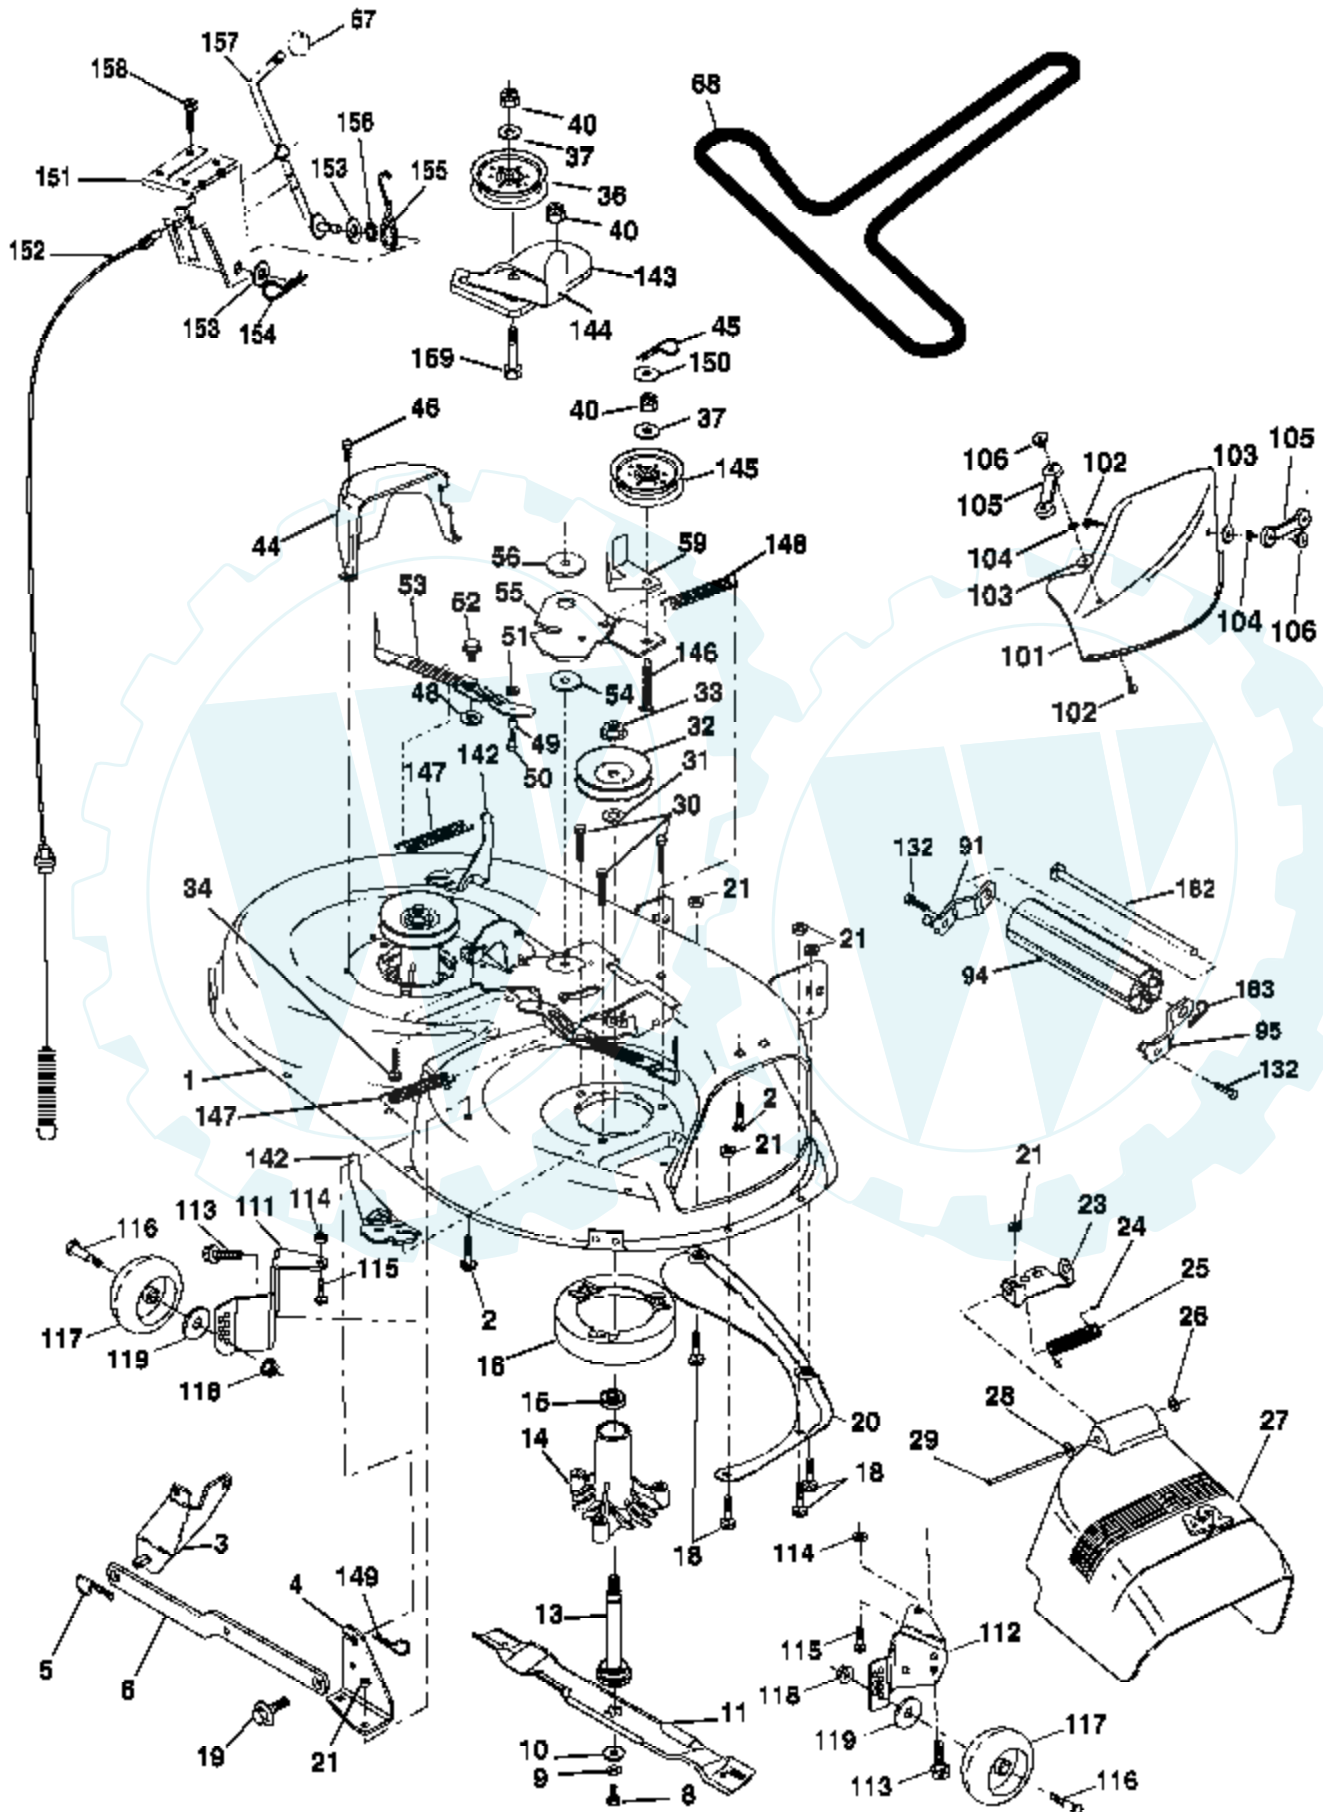

Ref #	Part Number	Qty	Description
1	165892X421		Mower Deck Assembly, 42"
2	72140506		Bolt
3	138017		Bracket Asm Fr. Sway Bar 3/42
4	165460		Bracket Asm Deck 42" Sway Bar
5	4939M		Retainer Spring
6	178024		Bar Sway Deck
8	850857		Bolt 3/8-24 x 25 Grade 8 patched
9	10030600		Washer, Lock
10	140296		Washer, Hardened
11	134149		Blade, Mulching 42"
	138498		Blade Mower 42" Hi-Lift
13	137645		Shaft Assembly, Mandrel, Vented
14	128774		Housing, Mandrel, Vented
15	110485X		Bearing, Ball, Mandrel
16	174493		Stripper, Mandrel Deck
18	72140505		Bolt, Carriage 5/16-18 x 5/8
19	132827		Bolt, Shoulder
20	159770		Baffle, Vortex
21	73680500		Nut
23	177563		Bracket, Deflector Mower 42"
24	105304X		Cap, Sleeve 80 x 112 Blk Mower
25	123713X		Spring, Torsion, Deflector 2 52
26	110452X		Nut, Push Phos & Oil
27	130968X428		Shield, Deflector 42" Blk
28	19111016		Washer 11/32 x 5/8 x 16 Gauge
29	131491		Rod, Hinge 42" 6 75 W/G
30	173984		Screw Thdrol Washer Head
31	129963		Washer, Spacer Mower Vented
32	173436		Pulley, Mandrel
33	178342		Nut, Toplock 9/16 Flange
34	72110614		Bolt
36	173438		Pulley, Idler, Flat
37	19131316		Washer 13/32 x 13/16 x 16 Gauge
40	73680600		Nut
44	140088		Guard, Mandrel, LH
45	4497H		Retainer
46	137729		Screw, Thdrol 1/4-20 x 5/8 T
48	133944		Washer, Hardened
49	174284		Roller Assembly, Cam Follower
50	131340		Bolt, Shoulder #10-24 Grade 5
51	69180		Locknut
52	139888		Bolt, Shoulder 5/16-18 UNC
53	131845		Arm Assembly, Pad, Brake
54	133943		Washer, Hardened
55	155046		Arm, Idler
56	122052X		Spacer, Retainer
59	173442		Guard TUV Idler
67	171598		Knob
68	144959		V-Belt, 42" Mower
91	180532		Bracket Asm. Noseroller LH
94	132264		Roller, Nose
95	180533		Bracket Asm. Noseroller RH
101	136420		Mulcher Cover
102	71081010		Screw
103	19061216		Washer, Flat
104	10071000		Washer, Lock
105	160793		Latch Assembly
106	2029J		Nut, Weld