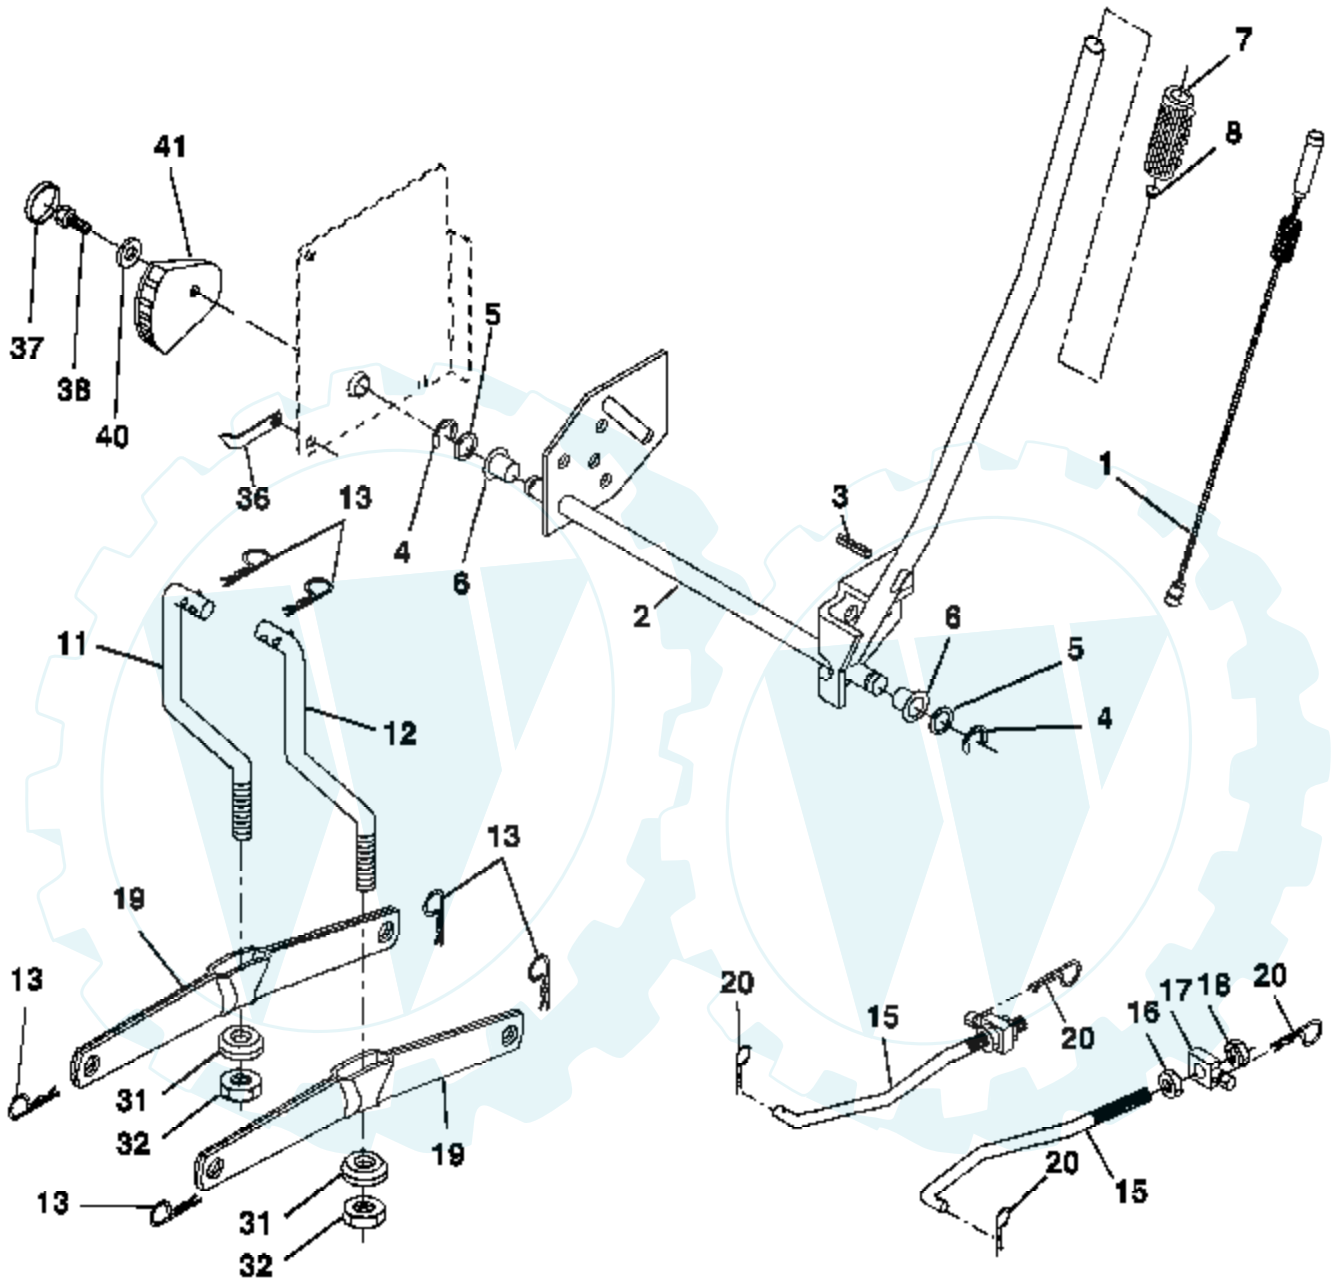

Ref #	Part Number	Qty	Description
111	179292X421		Bracket, Gauge, Wheel LH
112	179293X421		Bracket, Gauge, Wheel RH
113	17060510		Screw 3/8-16 x .625
114	73510500		Nut, Keps 5/16 - 18 UNC
115	72110505		Bolt, Carriage 5/16-18 x 5/8
116	4898H		Bolt, Shoulder
117	165746		Wheel, Gauge
118	73930600		Nut Centerlock 3/8-16
119	19121414		Washer 3/8 x 7/8 x 14 Ga.
132	17060612		Screw 3/8-16 x .75
142	165890		Arm Spring Brake Mower
143	157109		Bracket Arm Idler 42"
144	173441		Keeper Belt 42" Clutch Cable
145	173437		Pulley Idler Flat
146	173443		Bolt Carriage Idler
147	131335		Spring Extension
148	169022		Spring Return Idler
149	165898		Retainer Spring Yellow
150	19091216		Washer 9/32 x 3/4 x 16 Ga.
151	169670		Bracket Clutch Cable
152	169676		Clutch Cable 42"
153	169674		Washer Flat 3/8" Type B
154	169675		Spring Retainer
155	169671		Spring Retention LVR CLTCH CAB
156	169672		Spacer Clutch Cable
157	169669		Rod Clutch Cable 3/8"
158	17720408		Screw Hex Thd Cut 1/4-20 x 5/8
159	72140614		Bolt Rdhd Sqn 3/8-16 UNC x 1-3/4
182	179126		Rod Roller Nose
183	163552		Retainer Spring
	130794		Mandrel Assembly (Includes Housing, Shaft and Shaft Hardware Only-Pulley Not Included)
	172559		Replacement Mower, Complete