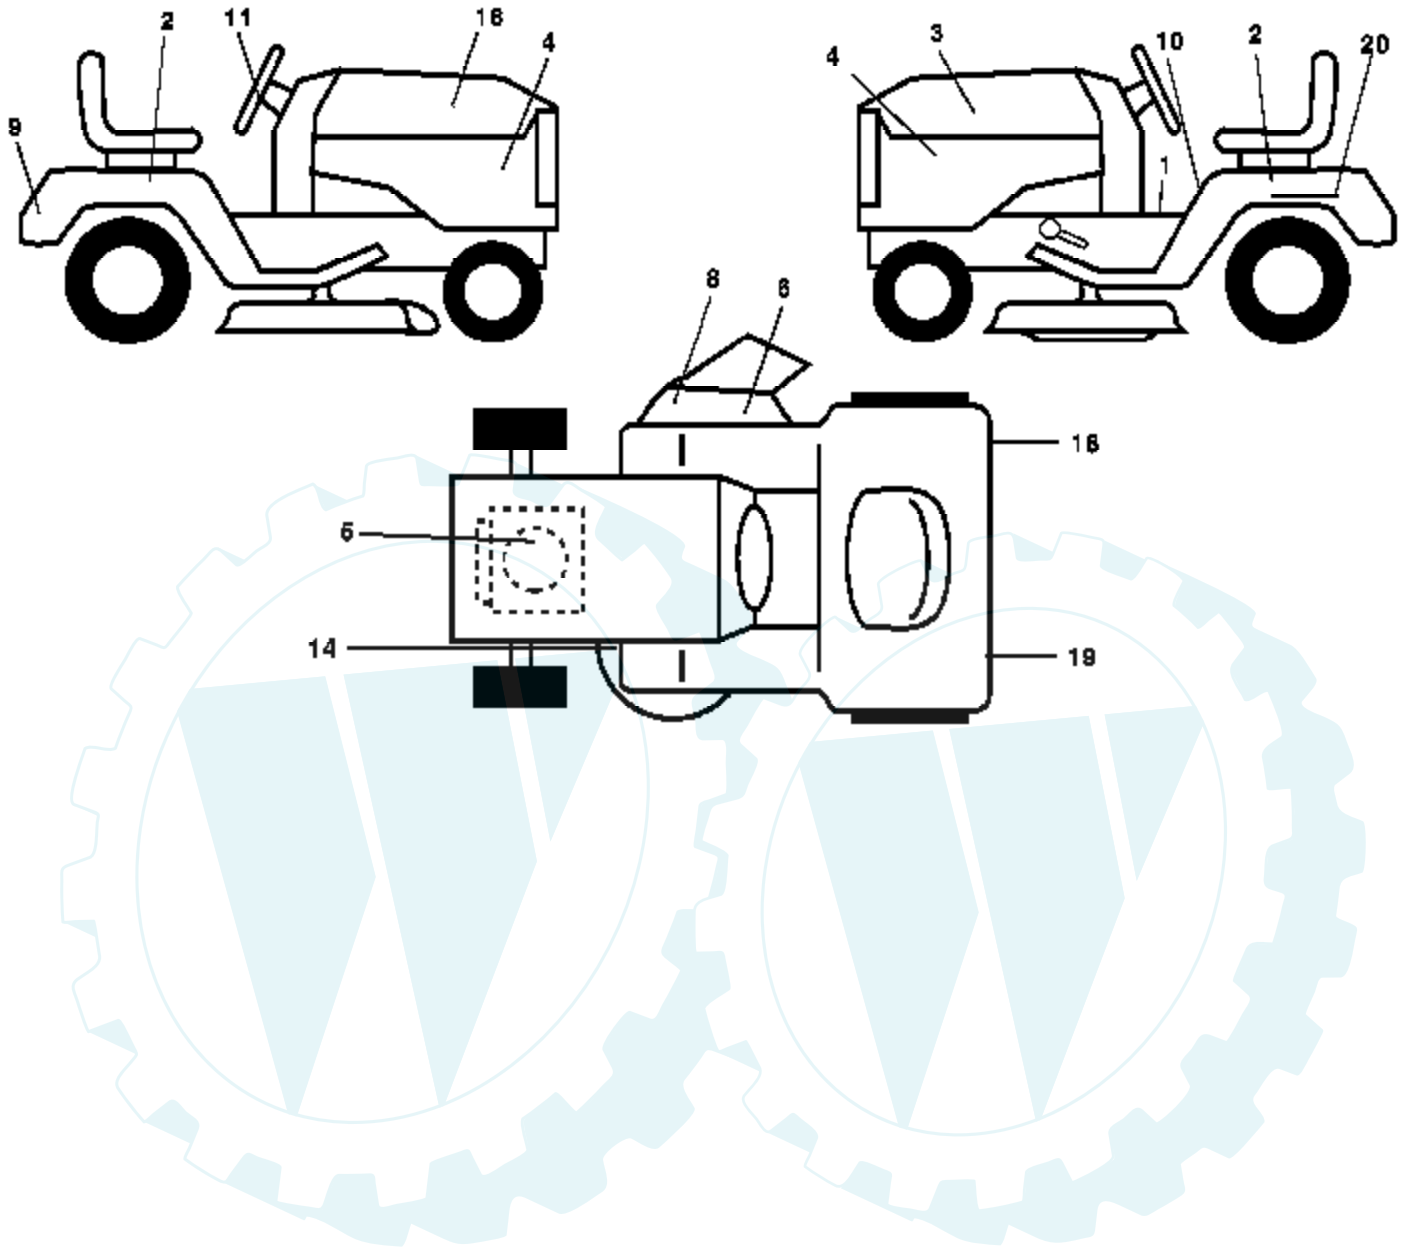

Ref #	Part Number	Qty	Description
1	156369		Decal Oper
2	176305		Decal Fender Side
3	176308		Decal Hood LH
4	182005		Decal Side Panel Logo
5	181564		Decal HP Engine
6	179128		Decal Deck "B" 42"
8	170563		Decal Warning Mult-Language
9	172740		Decal Fender Logo
10	157140		Decal Fender Danger E/F
11	172743		Decal Ins Strg Whl
14	160396		Decal V-Belt Schematic
16	176307		Decal Hood Rh
18	173587		Decal Fender Reflector RH
19	173589		Decal Fender Reflector LH
20	145005		Decal Bat Dan/Psn
	179768X428		Pad Footrest LH
	179769X428		Pad Footrest RH
	138311		Decal Handle Lft Height Adjust
	183359		Manual Owner's (English)
	183360		Manual Owner's (French)