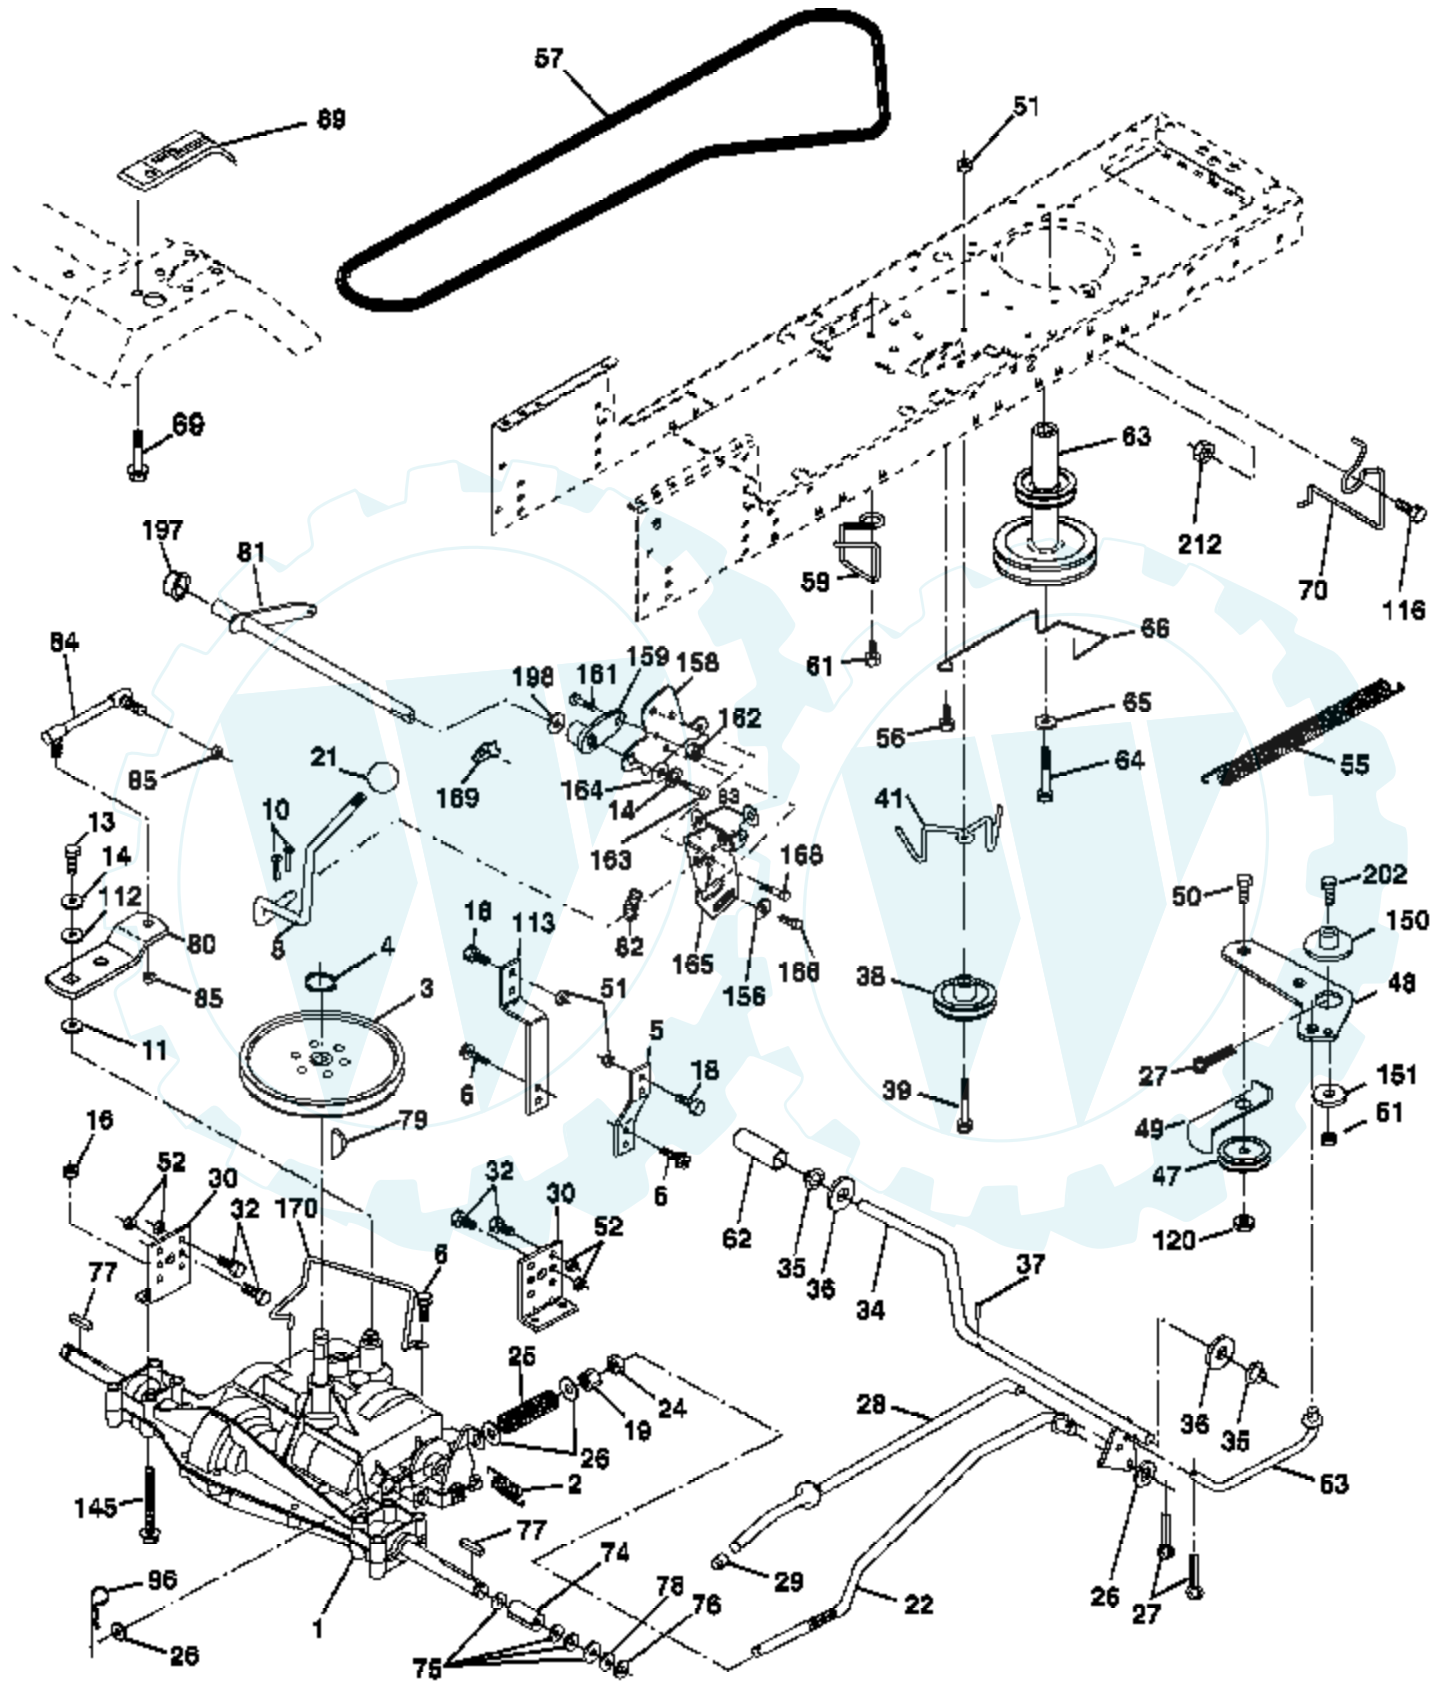

Ref #	Part Number	Qty	Description
1	156369		Decal Oper
2	176305		Decal Fender Side
3	176308		Decal Hood LH
4	182005		Decal Side Panel Logo
5	181564		Decal HP Engine
6	179128		Decal Deck "B" 42"
8	170563		Decal Warning Mult-Language
9	172740		Decal Fender Logo
10	157140		Decal Fender Danger E/F
11	172743		Decal Ins Strg Whl
14	160396		Decal V-Belt Schematic
16	176307		Decal Hood Rh
18	173587		Decal Fender Reflector RH
19	173589		Decal Fender Reflector LH
20	145005		Decal Bat Dan/Psn
	179768X428		Pad Footrest LH
	179769X428		Pad Footrest RH
	138311		Decal Handle Lft Height Adjust
	183359		Manual Owner's (English)
	183360		Manual Owner's (French)