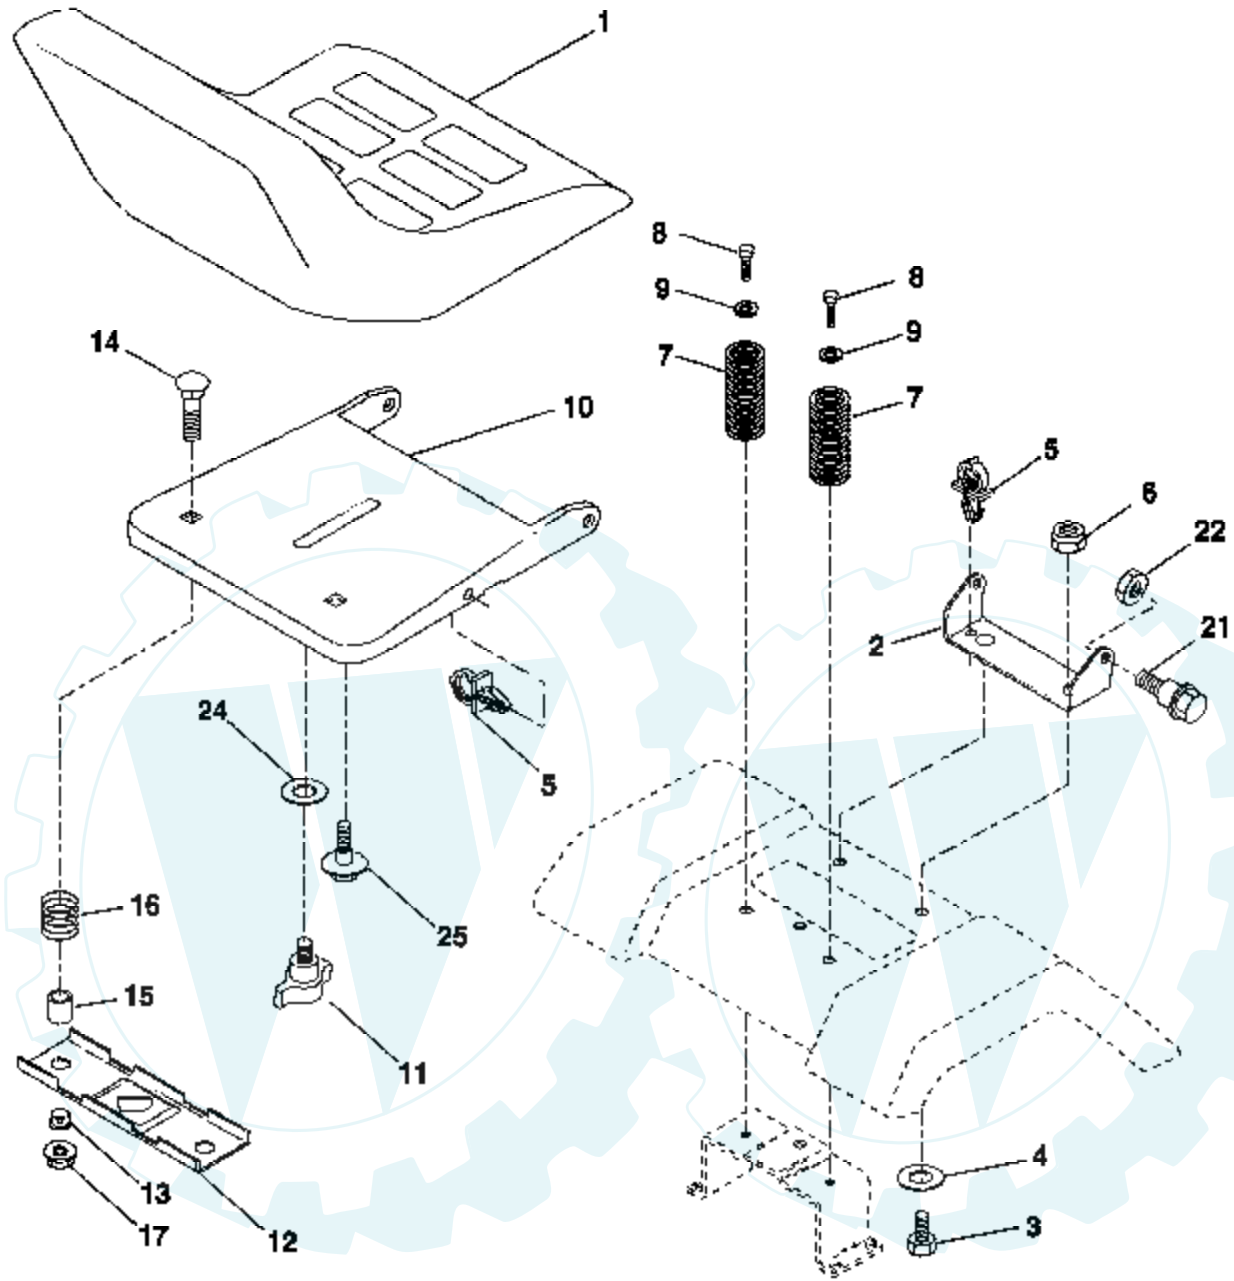

Ref #	Part Number	Qty	Description
1	159460		Wire Asm Inner/Sprg W/plunger LT
2	159471		Shaft Asm Lift RH w/Inf
3	105767X		Pin Groove 1 500 Zinc
4	12000002		E Ring #5133-62
5	19211621		Washer 21/32 X 1 X 21 Ga
6	120183X		Bearing Nylon Blk 629 Id
7	125631X		Grip Handle
8	170770		Button Plunger Yellow
11	139865		Link Lift LH Fixed Length
12	139866		Link Lift RH Fixed Length
13	4939M		Retainer Spring
15	173288		Link Front
16	73350800		Nut Jam Hex 1/2-13 Unc
17	175689		Trunnion
18	73800800		Nut Lock w/Wsh 1/2-13 Unc
19	139868		Arm Suspension Rear
20	163552		Retainer Spring
31	169865		Bearing Pvt Lift
32	73540600		Nut Crownlock 3/8 - 24
36	155097		Pointer Height Indicator
37	123935X		Plug Hole Blk 1.485/1.515 Dia.
38	17060516		Screw Thdrol 5/16-18 x 1
40	19112410		Washer 11/32 x 1-1/2 10 Ga.
41	155098		Indicator Height STLT