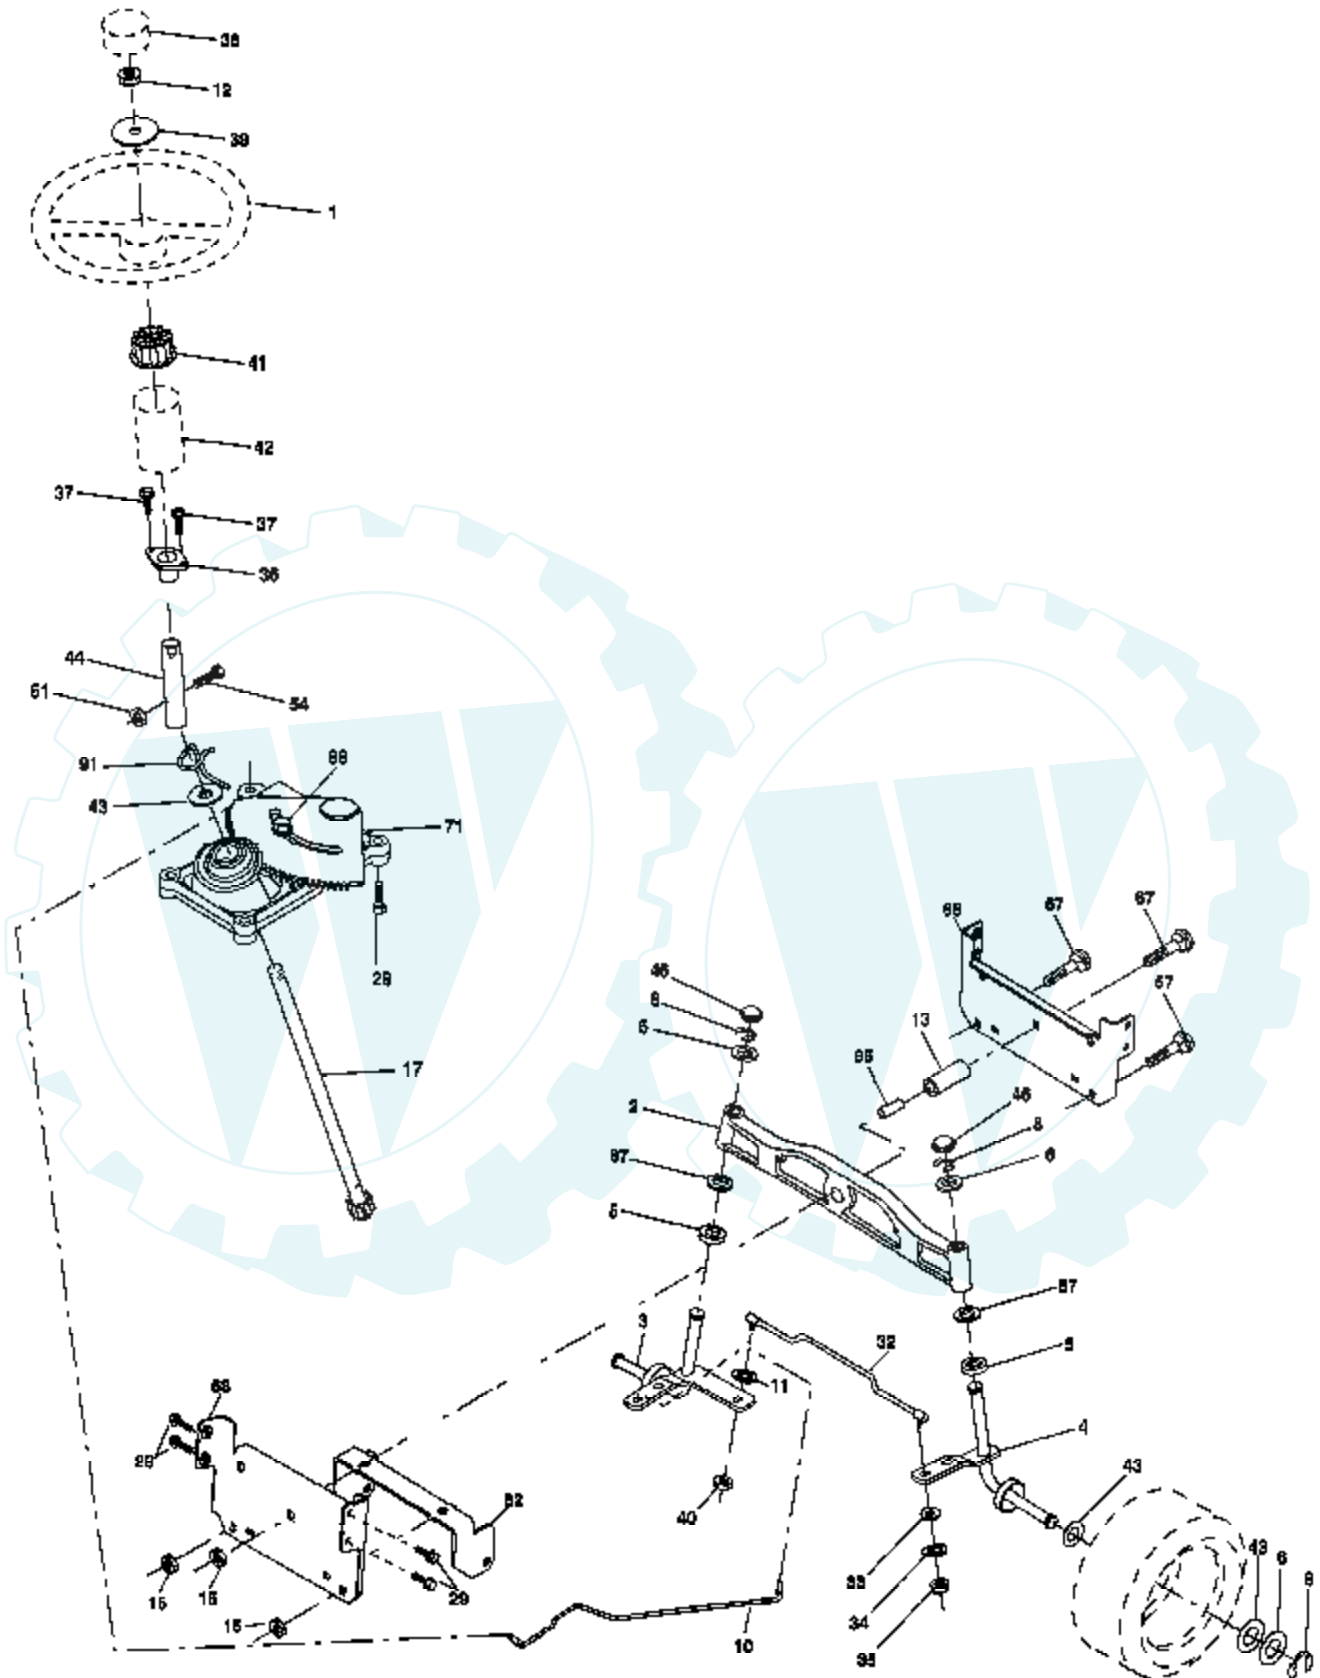

Ref #	Part Number	Qty	Description
1	159460		Wire Asm Inner/Sprg W/plunger LT
2	159471		Shaft Asm Lift RH w/Inf
3	105767X		Pin Groove 1 500 Zinc
4	12000002		E Ring #5133-62
5	19211621		Washer 21/32 X 1 X 21 Ga
6	120183X		Bearing Nylon Blk 629 Id
7	125631X		Grip Handle
8	170770		Button Plunger Yellow
11	139865		Link Lift LH Fixed Length
12	139866		Link Lift RH Fixed Length
13	4939M		Retainer Spring
15	173288		Link Front
16	73350800		Nut Jam Hex 1/2-13 Unc
17	175689		Trunnion
18	73800800		Nut Lock w/Wsh 1/2-13 Unc
19	139868		Arm Suspension Rear
20	163552		Retainer Spring
31	169865		Bearing Pvt Lift
32	73540600		Nut Crownlock 3/8 - 24
36	155097		Pointer Height Indicator
37	123935X		Plug Hole Blk 1.485/1.515 Dia.
38	17060516		Screw Thdrol 5/16-18 x 1
40	19112410		Washer 11/32 x 1-1/2 10 Ga.
41	155098		Indicator Height STLT

Ref #	Part Number	Qty	Description
1	171683		Seat
2	140551		Bracket Pivot Seat 8 720
3	71110616		Bolt Fin Hex 3/8-16 Unc X 1
4	19131610		Washer 13/32 X 1 X 10 Ga
5	145006		Clip Push-In
6	73800600		Nut Hex w/Ins. 3/8-16 Unc
7	124181X		Spring Seat Cprsn 2 250 Blk Zi
8	17000616		Screw 3/8-16 X 1.5
9	19131614		Washer 13/32 X 1 X 14 Ga.
10	174894		Pan Seat
11	166369		Knob Seat
12	121246X		Bracket Mounting Switch
13	121248X		Bushing Snap Blk Nyl 50 Id
14	72050412		Bolt Rdhd Sqnk 1/4-20x1-1/2
15	134300		Spacer Split 28x 88
16	121250X		Spring Cprsn
17	123976X		Nut Lock 1/4 Lge Flg Gr 5 Zinc
21	171852		Bolt Shoulder 5/16-18 Unc
22	73800500		Nut Hex Lock W/Ins 5/16-18
24	19171912		Washer 17/32 X 1-3/16 X 12 Ga.
25	127018X		Bolt Shoulder 5/16-18 X 62