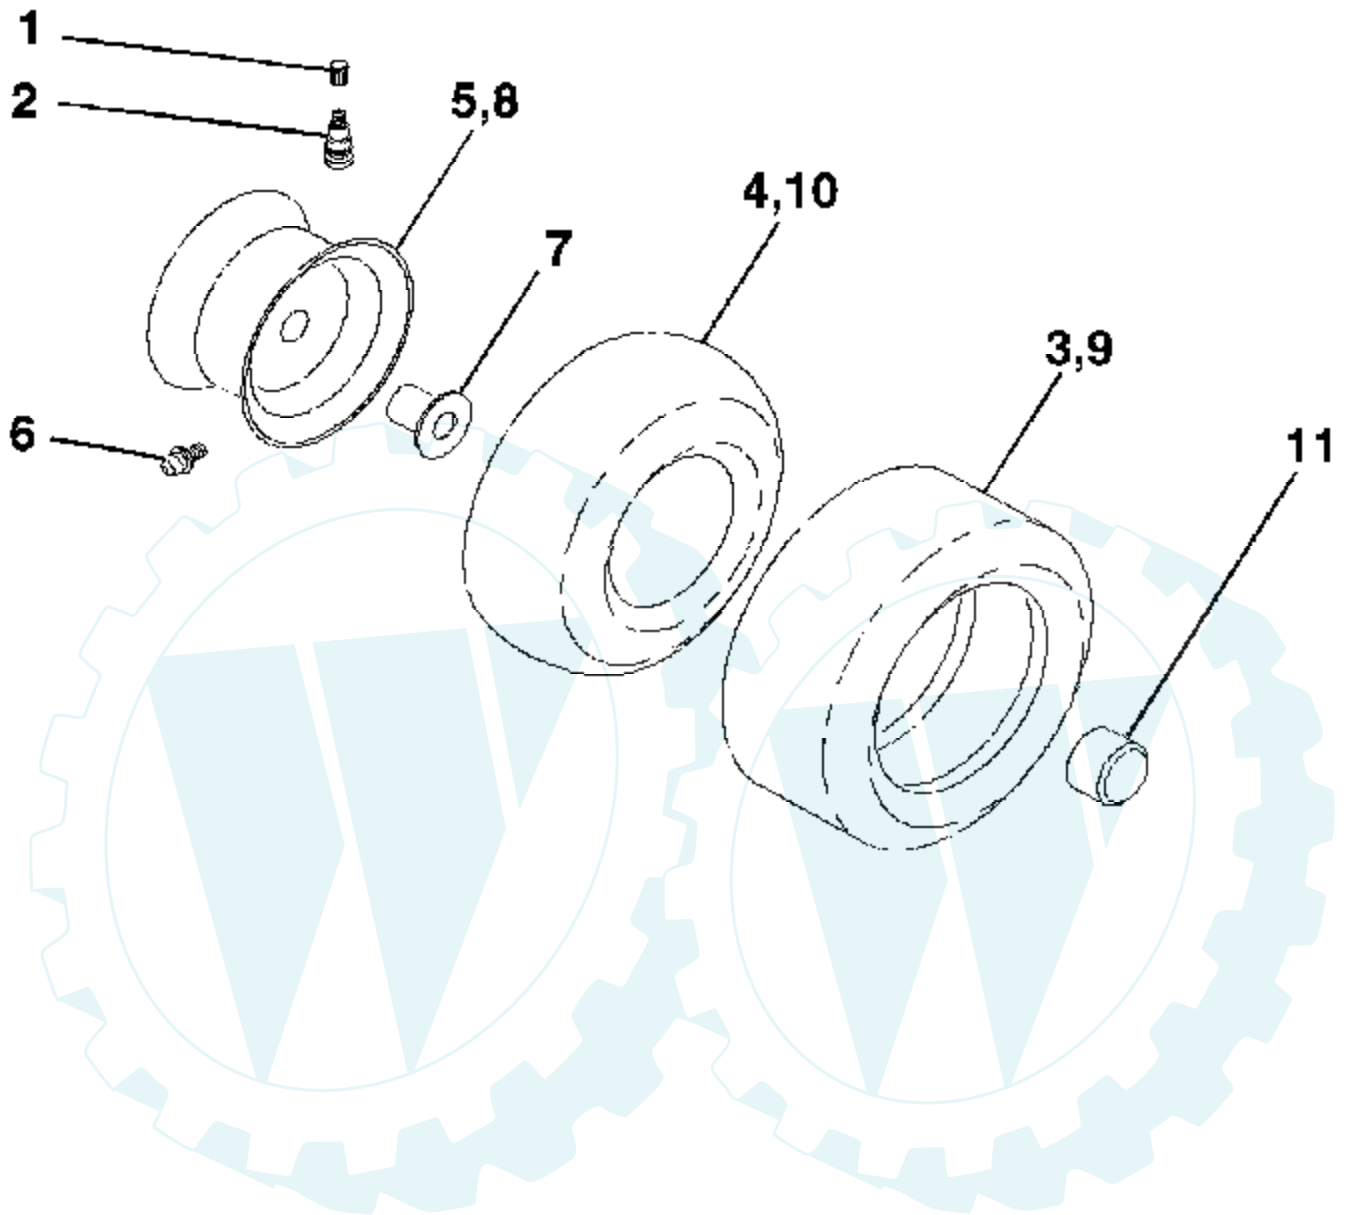

Ref #	Part Number	Qty	Description
1	59192		Cap Valve Tire
2	65139		Stem Valve
3	170455		Tire F Ts 15 X 6 0 - 6 Service
4	59904		Tube Front (Service Item Only)
5	106732X421		Rim Asm 6" front Service
6	278H		Fitting Grease (Front Wheel Only)
7	9040H		Bearing Flange (Front Wheel Only)
8	106108X421		Rim Asm 8" rear Service
9	170456		Tire R Ts 20x10-8 C Service
10	7152J		Tube Rear (Service Item Only)
11	104757X421		Cap Axle 1 50 X 1 00
	144334		Sealant, Tire (10 oz. Tube)