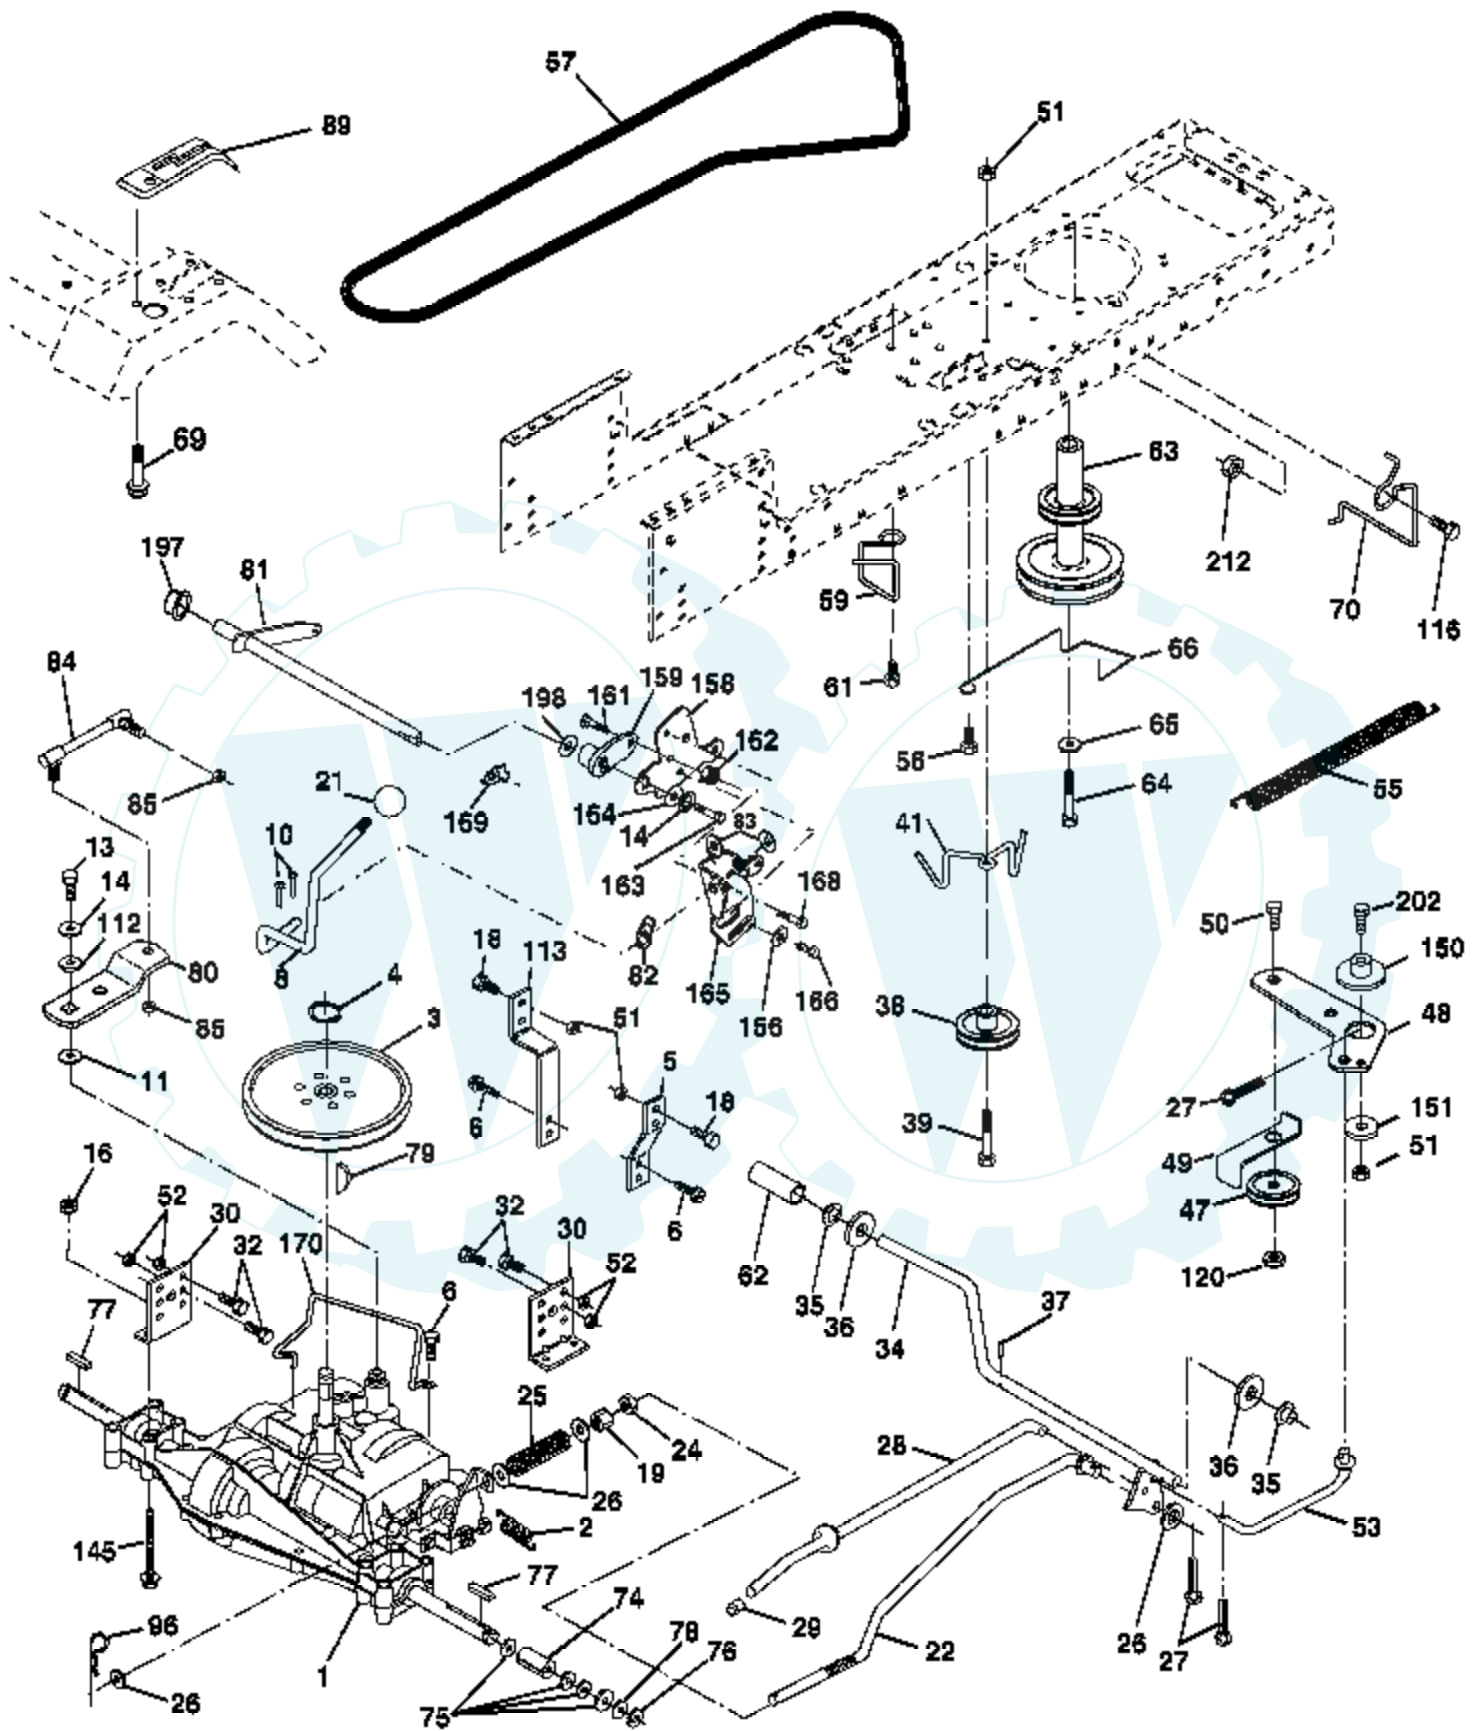

Ref #	Part Number	Qty	Description
1	156369		Decal Oper
2	176305		Decal Fender Side
3	176308		Decal Hood LH
4	182005		Decal Side Panel Logo
5	181564		Decal HP Engine
6	179128		Decal Deck "B" 42"
8	170563		Decal Warning Mult-Language
9	172740		Decal Fender Logo
10	157140		Decal Fender Danger E/F
11	172743		Decal Ins Strg Whl
14	160396		Decal V-Belt Schematic
16	176307		Decal Hood Rh
18	173587		Decal Fender Reflector RH
19	173589		Decal Fender Reflector LH
20	145005		Decal Bat Dan/Psn
	179768X428		Pad Footrest LH
	179769X428		Pad Footrest RH
	138311		Decal Handle Lft Height Adjust
	183249		Manual Owner's (English)
	183250		Manual Owner's (French)