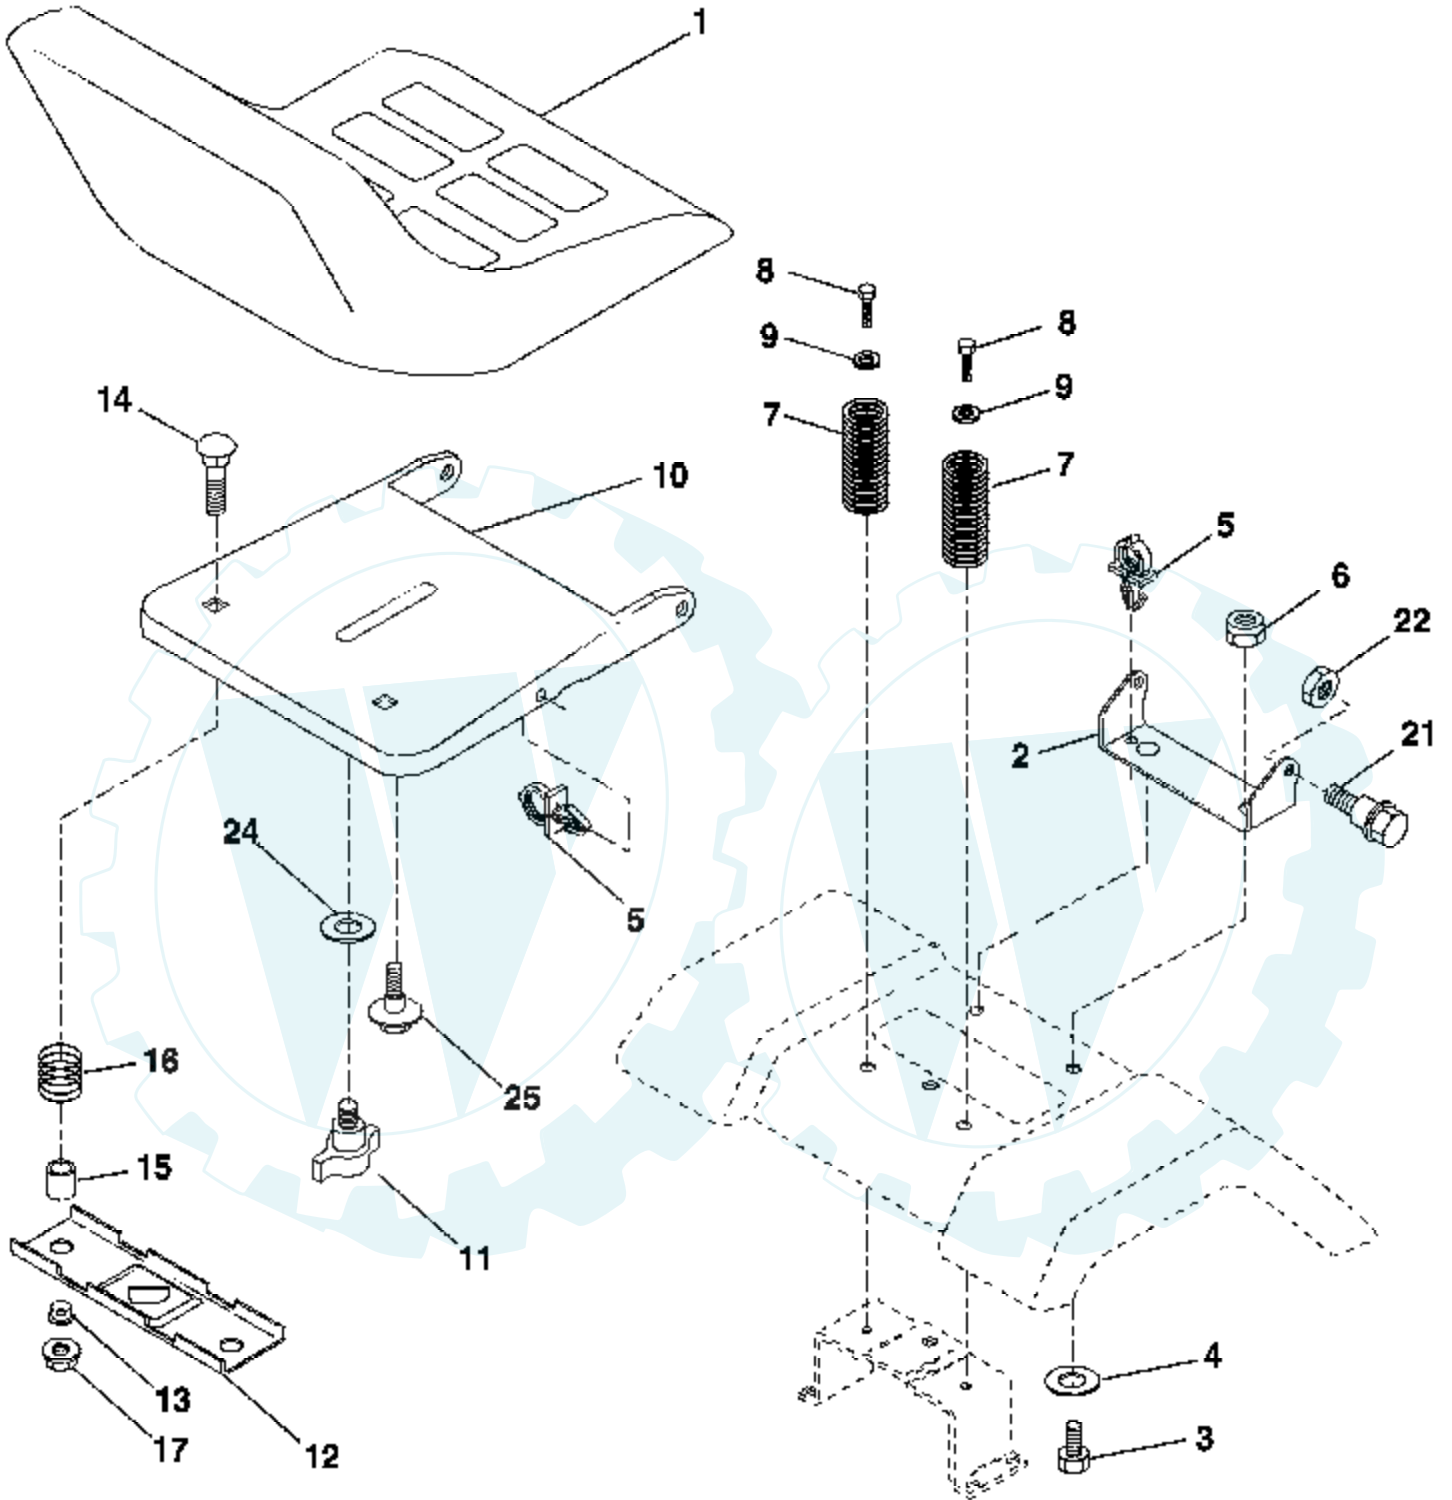

Ref #	Part Number	Qty	Description
1	159460		Wire Asm Inner/Sprg W/plunger LT
2	159471		Shaft Asm Lift RH w/Inf
3	105767X		Pin Groove 1 500 Zinc
4	12000002		E Ring #5133-62
5	19211621		Washer 21/32 X 1 X 21 Ga
6	120183X		Bearing Nylon Blk 629 Id
7	125631X		Grip Handle
8	170770		Button Plunger Yellow
11	139865		Link Lift LH Fixed Length
12	139866		Link Lift RH Fixed Length
13	4939M		Retainer Spring
15	173288		Link Front
16	73350800		Nut Jam Hex 1/2-13 Unc
17	175689		Trunnion
18	73800800		Nut Lock w/Wsh 1/2-13 Unc
19	139868		Arm Suspension Rear
20	163552		Retainer Spring
31	169865		Bearing Pvt Lift
32	73540600		Nut Crownlock 3/8 - 24
36	155097		Pointer Height Indicator
37	123935X		Plug Hole Blk 1.485/1.515 Dia.
38	17060516		Screw Thdrol 5/16-18 x 1
40	19112410		Washer 11/32 x 1-1/2 10 Ga.
41	155098		Indicator Height STLT