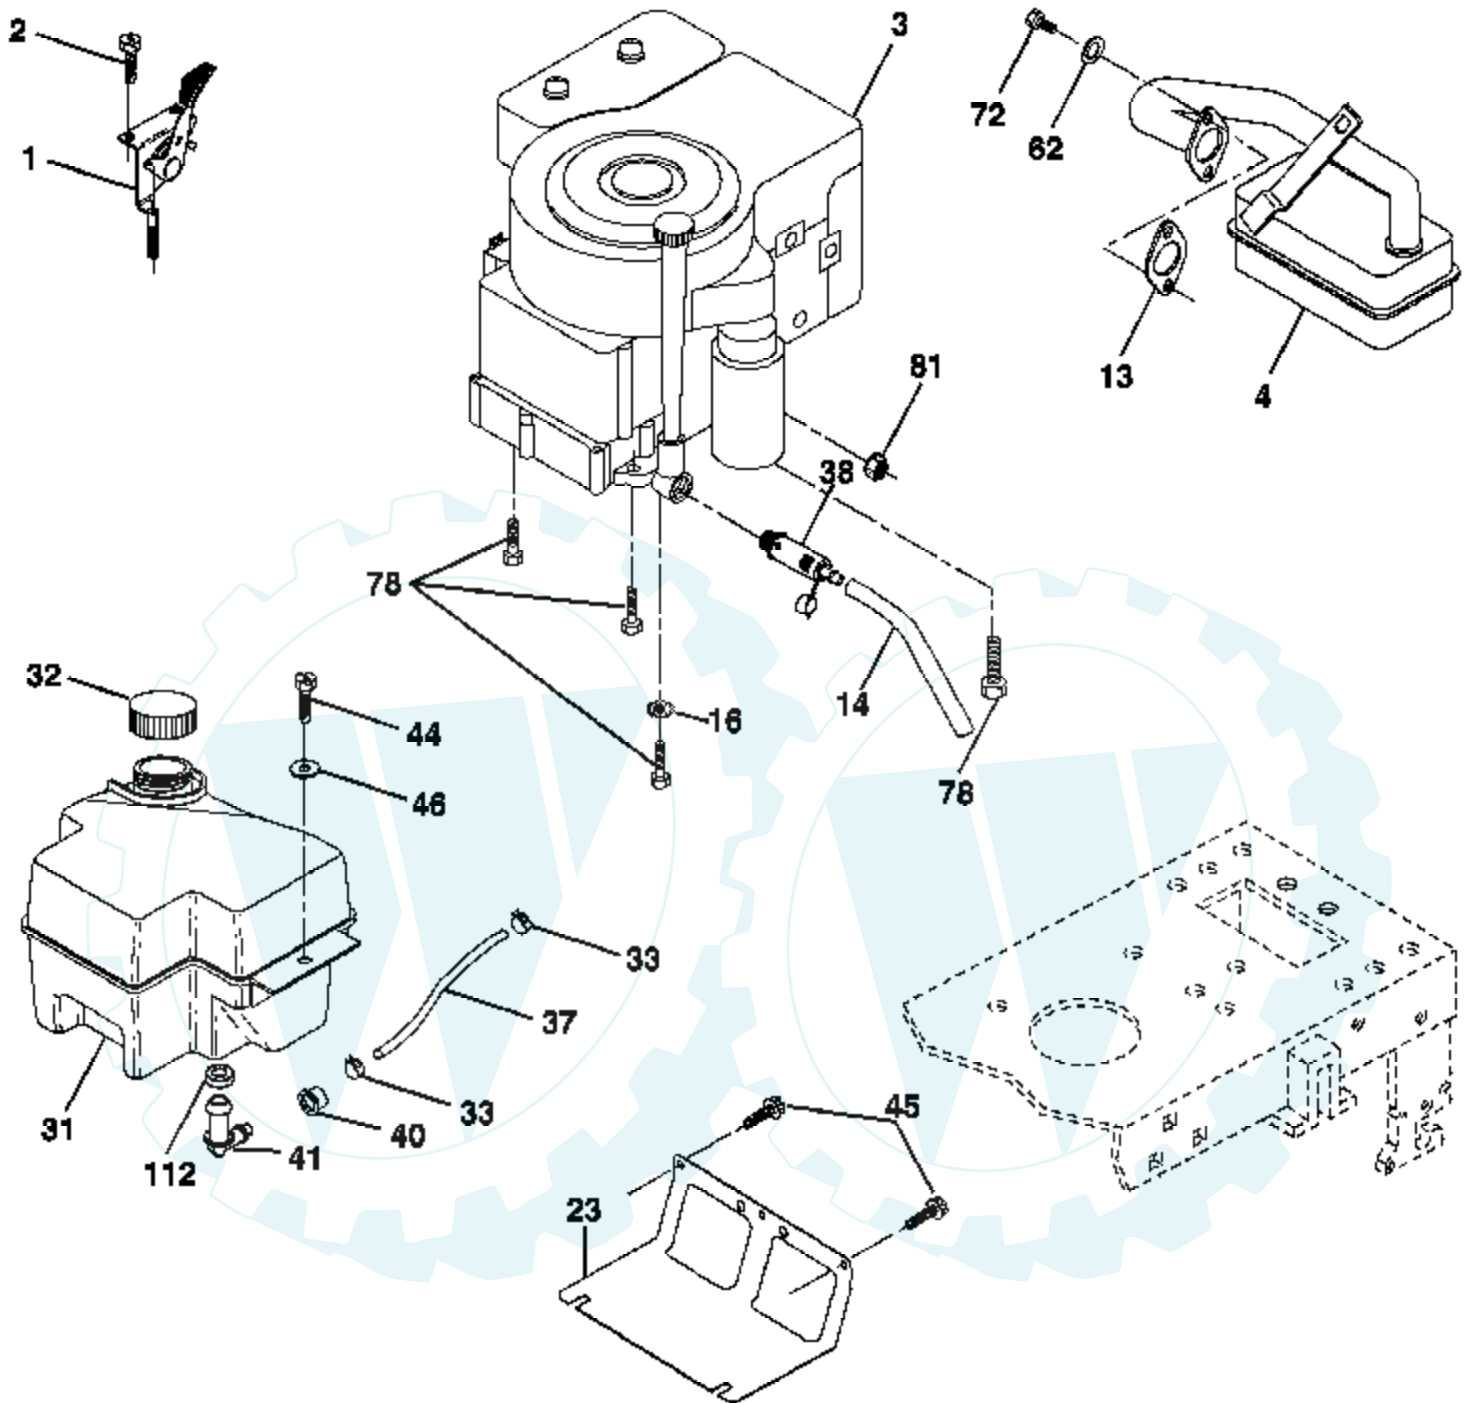

29

OPTIONAL EQUIPMENT
Spark Arrester

Ref #	Part Number	Qty	Description
1	170551		Control Th/ch Flag
2	17720408		Screw Hex Thd Cut 1/4-20 x 1/2
3			Engine, Briggs Model 31H777 (Order Parts From Engine Manufacturer)
4	137352		Muffler
13	165291		Gasket Eng
14	148456		Tube Drain Oil Easy
16	11050600		Washer Lock Ext Tooth 3/8
23	169837		Shield Brn/Dbr Guard
29	137180		Kit Spark Arrestor (Flat Scrn)
31	180645		Tank Fuel Front
32	140527		Cap Asm Fuel W/sym Vented
33	123487X		Clamp Hose Black
37	137040		Line Fuel 20"
38	148315		Plug Drain Oil Easy
40	124028X		Bushing Snap Nyl Blk Fuel Line
41	139277		Stem Tank Fuel
44	17670412		Screw Hexwsh Thdrol 1/4-20x3/4
45	17000612		Screw Hexwsh Thdr 3/8-16 x 3/4
46	19091416		Washer 9/32 X 7/8 X 16 Ga
62	10040500		Washer Lock Hvy Hlcl Spr 5/16
72	71070512		Screw Hex Hd Cap 5/16-18 x 3/4
78	17060620		Screw 3/8-16x1-1/4
81	73510400		Nut Keps Hex 1/4-20 UNC
112	3645J		Bushing