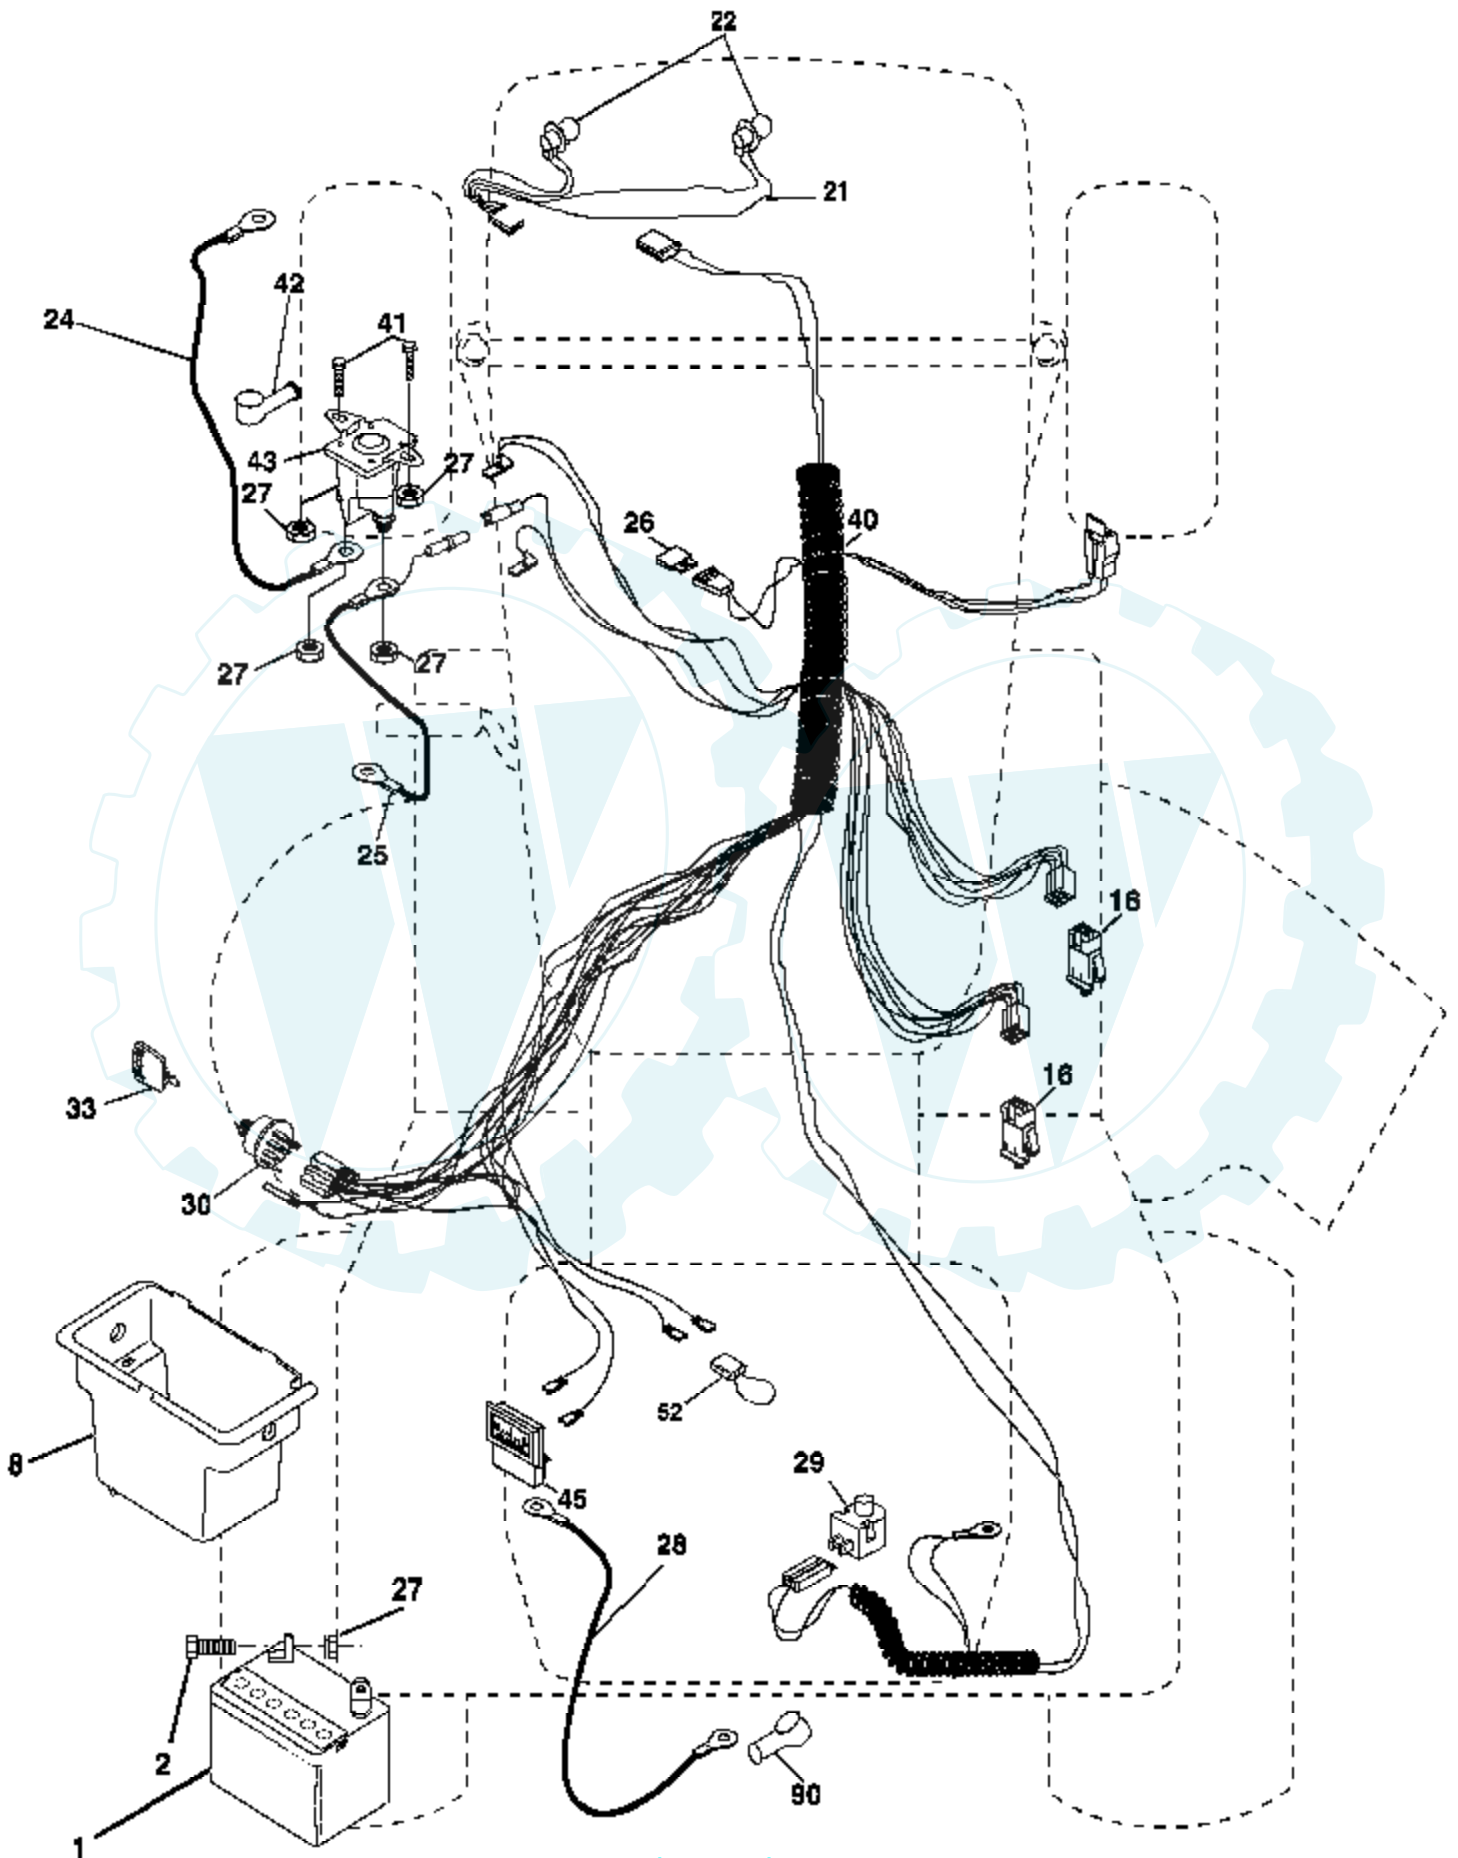

Ref #	Part Number	Qty	Description
1	163465		Battery
2	74760412		Bolt Hex Hd 1/4-20unc X 3/4
8	176689		Battery Box
16	176138		Switch Interlock Push-In
21	175685		Harness Socket Light
22	4152J		Bulb, Light # 1156
24	4799J		Cable Battery
25	146147		Cable Battery 6 Ga Red w/16 wire
26	175158		Fuse
27	73510400		Nut Keps Hex 1/4-20 Unc
28	4207J		Cable Ground 6ga 12 black
29	121305X		Switch Plunger Nc Gray
30	175566		Switch Ign
33	140401		Key Ign Molded Generic
40	179720		Harness Ign
41	71110408		Bolt Fin Hex 1/4-20unc x 1/2
42	131563		Cover Terminal Red
43	178861		Solenoid
45	121433X		Ammeter Rectangular
52	141940		Protection Loop
90	180449		Cover Terminal