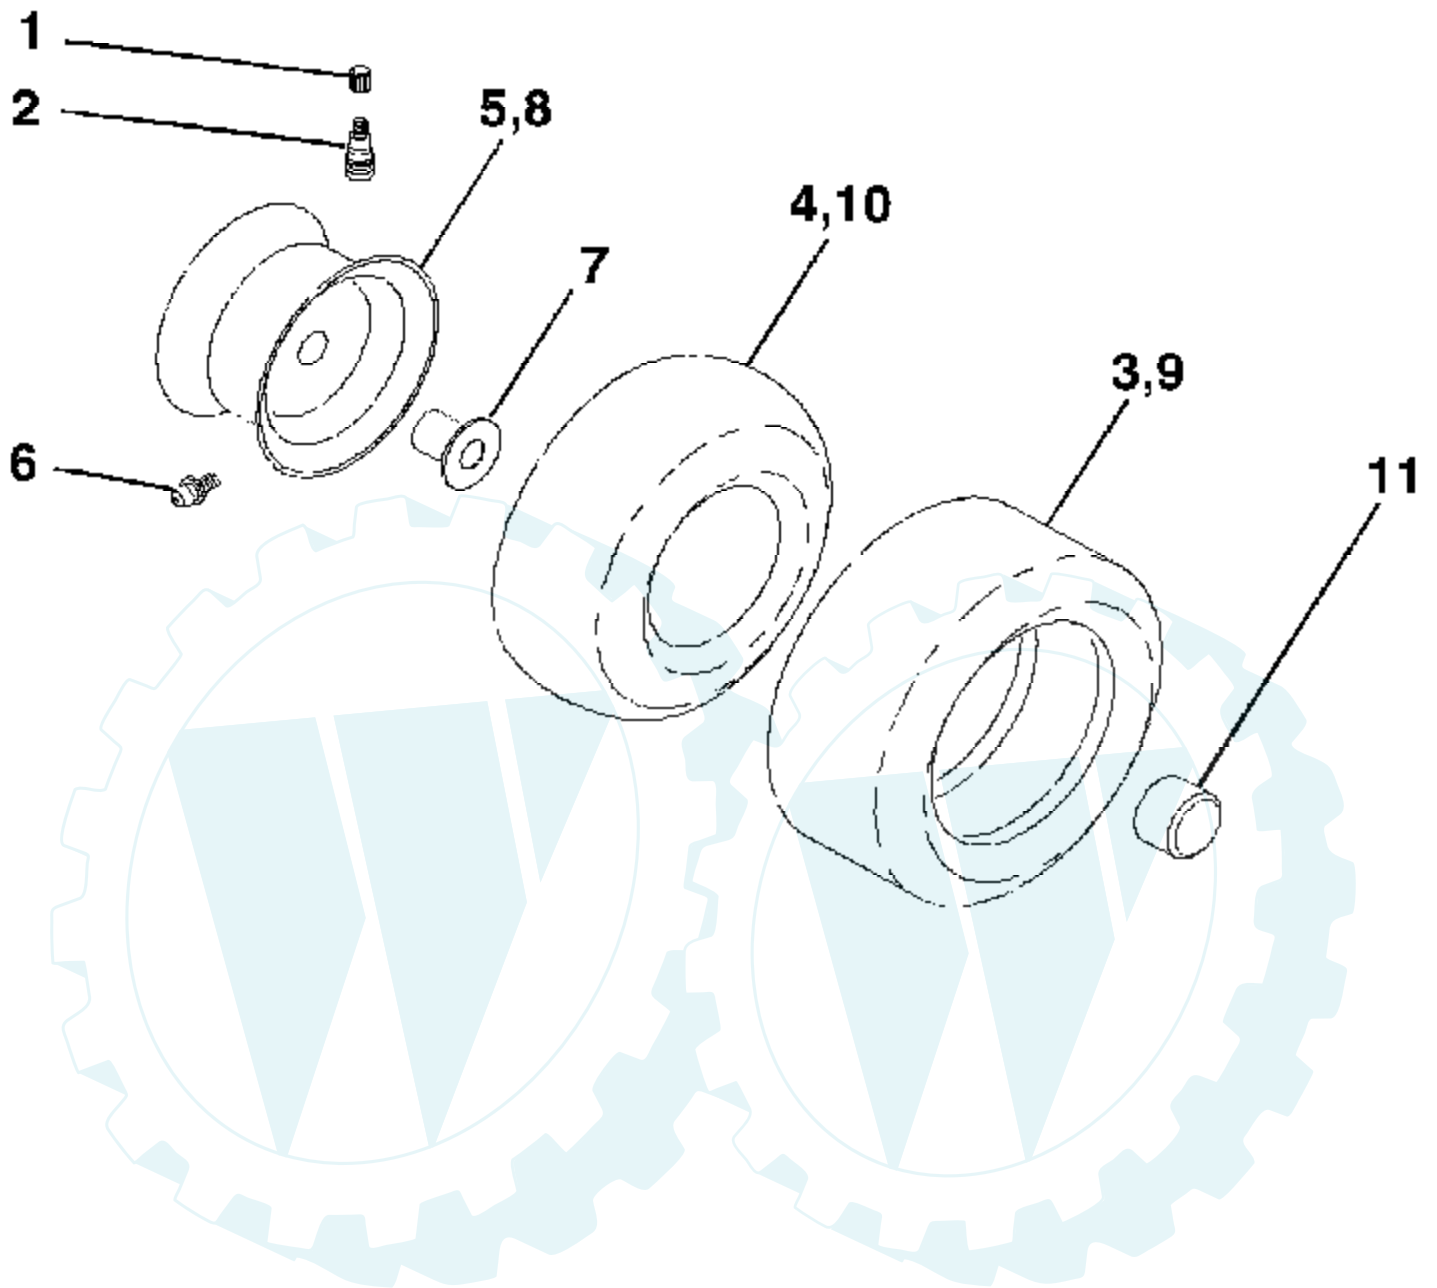

Ref #	Part Number	Qty	Description
1	59192		Cap Valve Tire
2	65139		Stem Valve
3	170455		Tire F Ts 15 X 6 0 - 6 Service
4	59904		Tube Front (Service Item Only)
5	106732X421		Rim Asm 6" front Service
6	278H		Fitting Grease (Front Wheel Only)
7	9040H		Bearing Flange (Front Wheel Only)
8	106108X421		Rim Asm 8" rear Service
9	170456		Tire R Ts 20 x 10-8 C Service
10	7152J		Tube Rear (Service Item Only)
11	104757X421		Cap Axle 1 50 X 1 00
	144334		Sealant, Tire (10 oz. Tube)