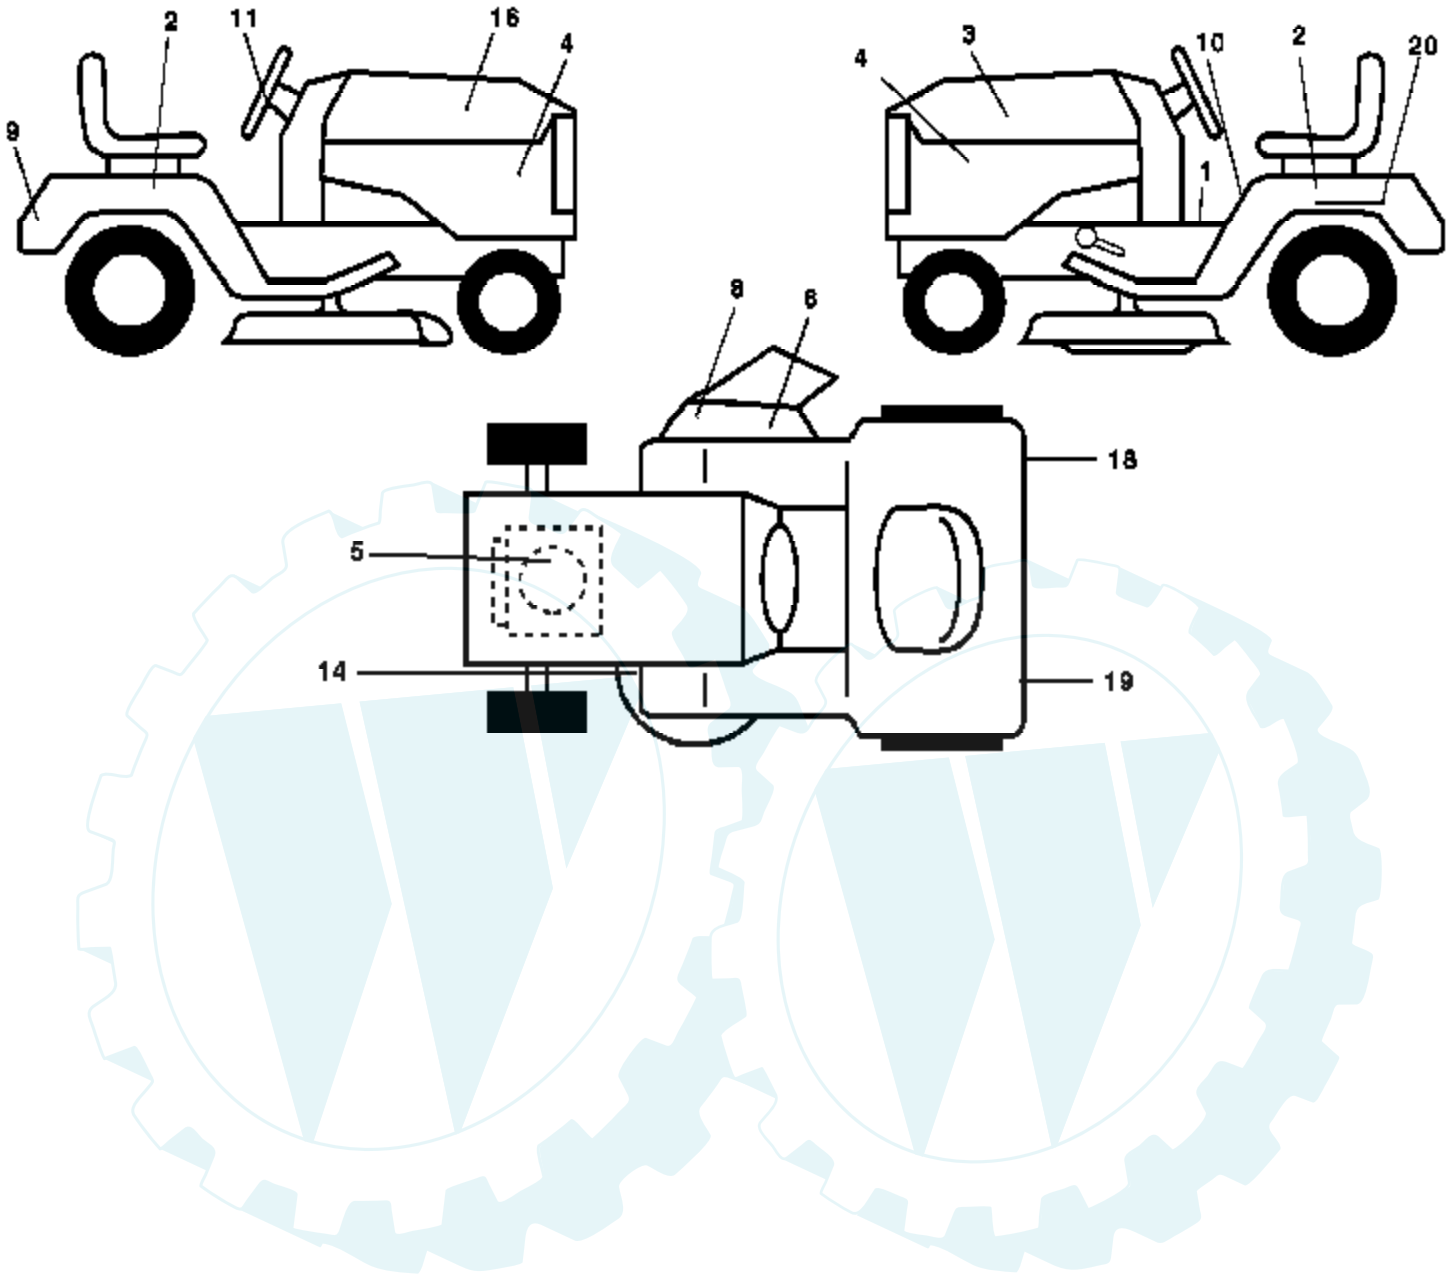

Ref #	Part Number	Qty	Description
1	156369		Decal Oper
2	176305		Decal Fender Side
3	176308		Decal Hood LH
4	182005		Decal Side Panel Logo
5	181564		Decal HP Engine
6	179128		Decal Deck "B" 42"
8	170563		Decal Warning Mult-Language
9	172740		Decal Fender Logo
10	157140		Decal Fender Danger E/F
11	172743		Decal Ins Strg Whl
14	160396		Decal V-Belt Schematic
16	176307		Decal Hood Rh
18	173587		Decal Fender Reflector RH
19	173589		Decal Fender Reflector LH
20	145005		Decal Bat Dan/Psn
	179768X428		Pad Footrest LH
	179769X428		Pad Footrest RH
	138311		Decal Handle Lft Height Adjust
	183249		Manual Owner's (English)
	183250		Manual Owner's (French)