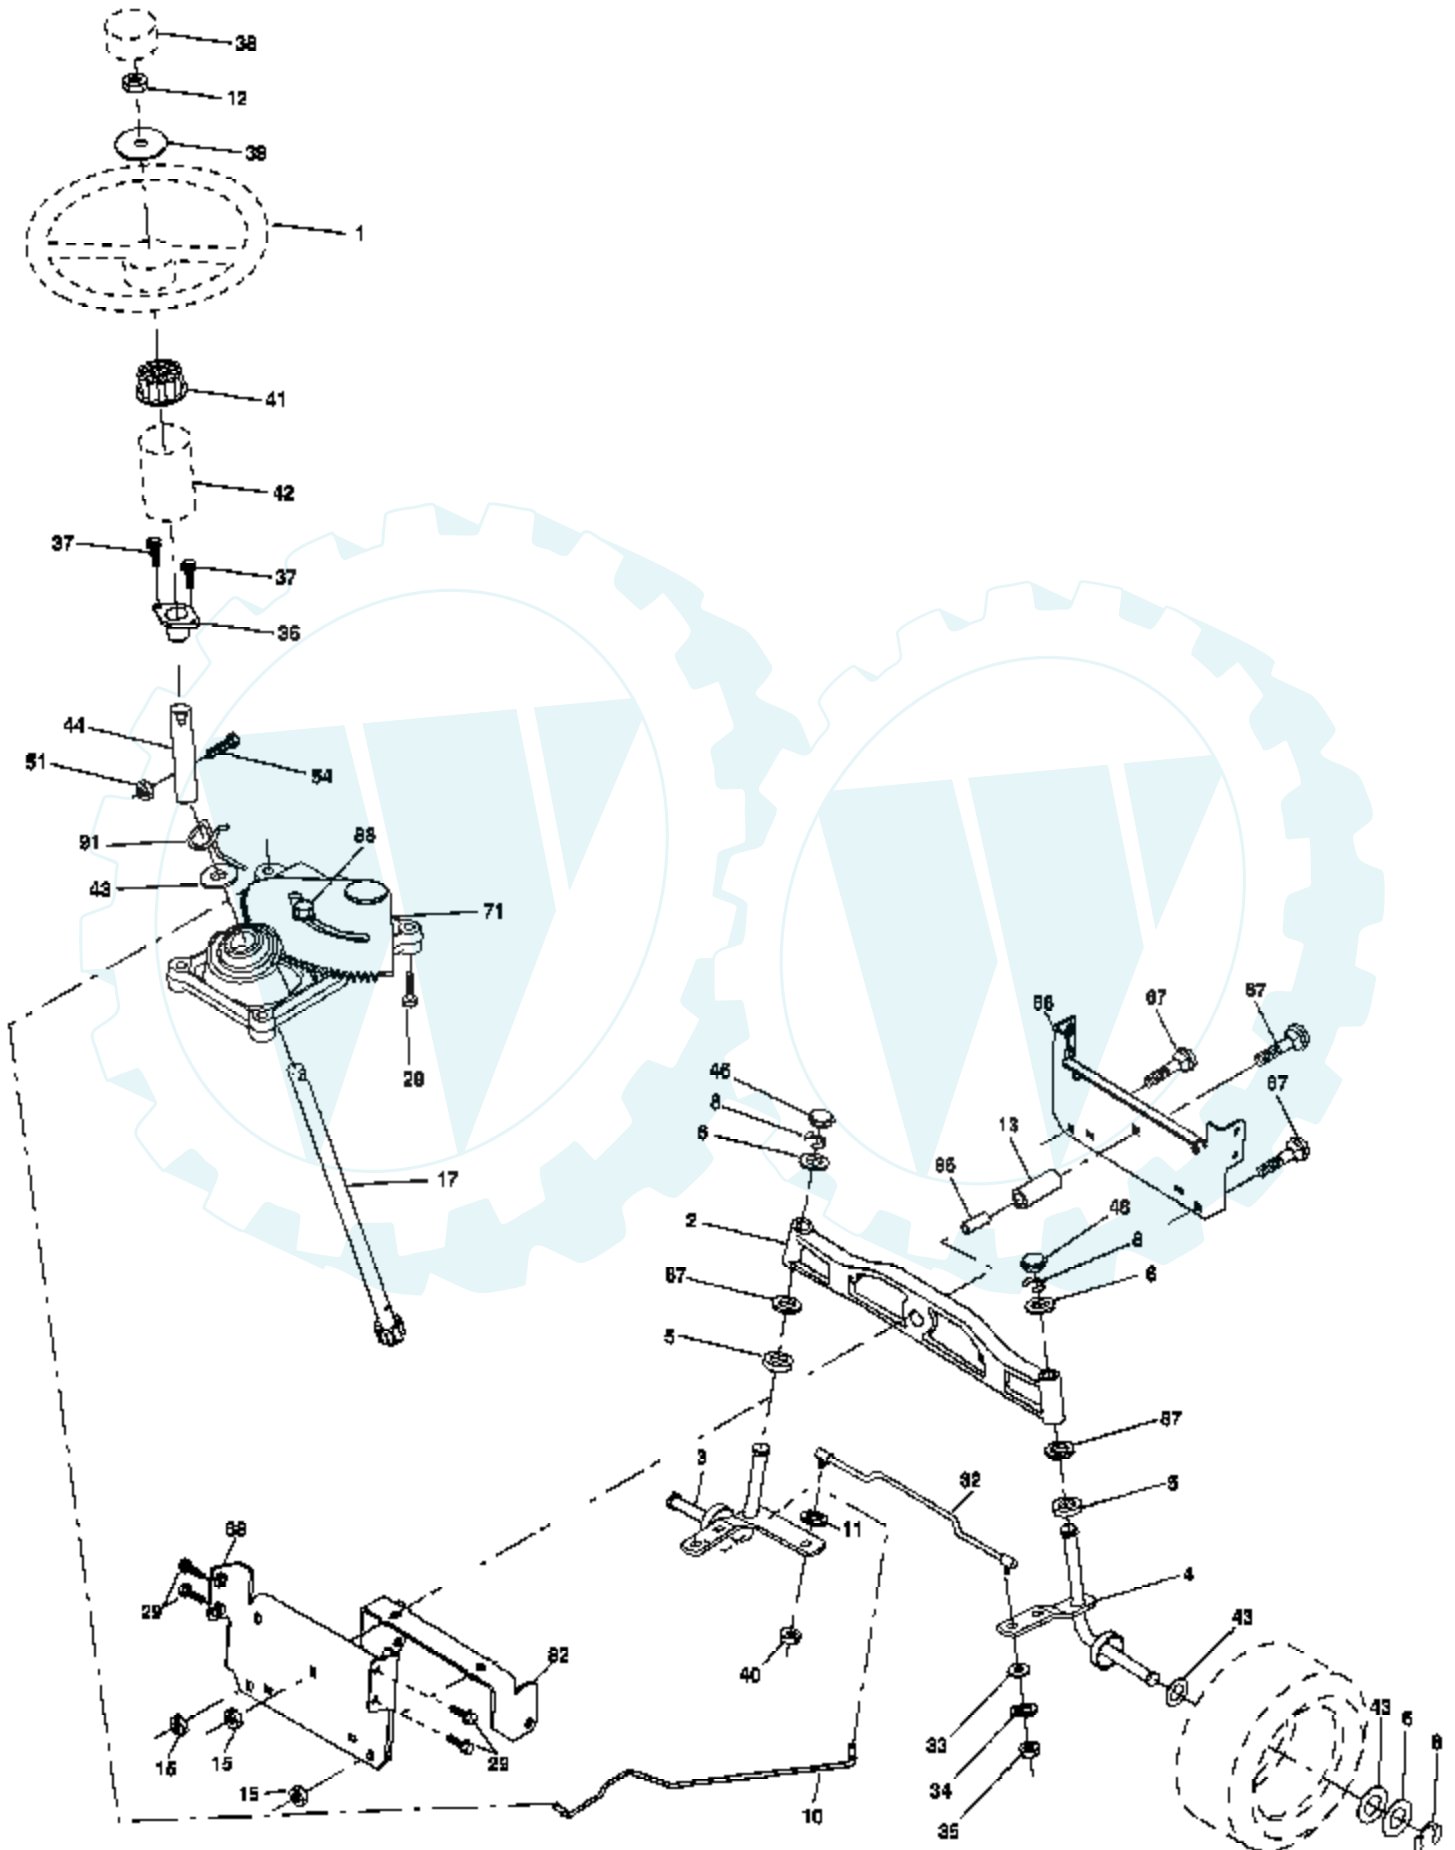

Ref #	Part Number	Qty	Description
1	159460		Wire Asm Inner/Sprg W/plunger LT
2	159471		Shaft Asm Lift RH w/Inf
3	105767X		Pin Groove 1 500 Zinc
4	12000002		E Ring #5133-62
5	19211621		Washer 21/32 X 1 X 21 Ga
6	120183X		Bearing Nylon Blk 629 Id
7	125631X		Grip Handle
8	170770		Button Plunger Yellow
11	139865		Link Lift LH Fixed Length
12	139866		Link Lift RH Fixed Length
13	4939M		Retainer Spring
15	173288		Link Front
16	73350800		Nut Jam Hex 1/2-13 Unc
17	175689		Trunnion
18	73800800		Nut Lock w/Wsh 1/2-13 Unc
19	139868		Arm Suspension Rear
20	163552		Retainer Spring
31	169865		Bearing Pvt Lift
32	73540600		Nut Crownlock 3/8 - 24
36	155097		Pointer Height Indicator
37	123935X		Plug Hole Blk 1.485/1.515 Dia.
38	17060516		Screw Thdrol 5/16-18 x 1
40	19112410		Washer 11/32 x 1-1/2 10 Ga.
41	155098		Indicator Height STLT

Ref #	Part Number	Qty	Description
1	171683		Seat
2	140551		Bracket Pivot Seat 8 720
3	71110616		Bolt Fin Hex 3/8-16 Unc X 1
4	19131610		Washer 13/32 X 1 X 10 Ga
5	145006		Clip Push-In
6	73800600		Nut Hex w/Ins. 3/8-16 Unc
7	124181X		Spring Seat Cprsn 2 250 Blk Zi
8	17000616		Screw 3/8-16 X 1.5
9	19131614		Washer 13/32 X 1 X 14 Ga.
10	174894		Pan Seat
11	166369		Knob Seat
12	121246X		Bracket Mounting Switch
13	121248X		Bushing Snap Blk Nyl 50 Id
14	72050412		Bolt Rdhd Sqnk 1/4-20x1-1/2
15	134300		Spacer Split 28x 88
16	121250X		Spring Cprsn
17	123976X		Nut Lock 1/4 Lge Flg Gr 5 Zinc
21	171852		Bolt Shoulder 5/16-18 Unc
22	73800500		Nut Hex Lock W/Ins 5/16-18
24	19171912		Washer 17/32 X 1-3/16 X 12 Ga.
25	127018X		Bolt Shoulder 5/16-18 X 62