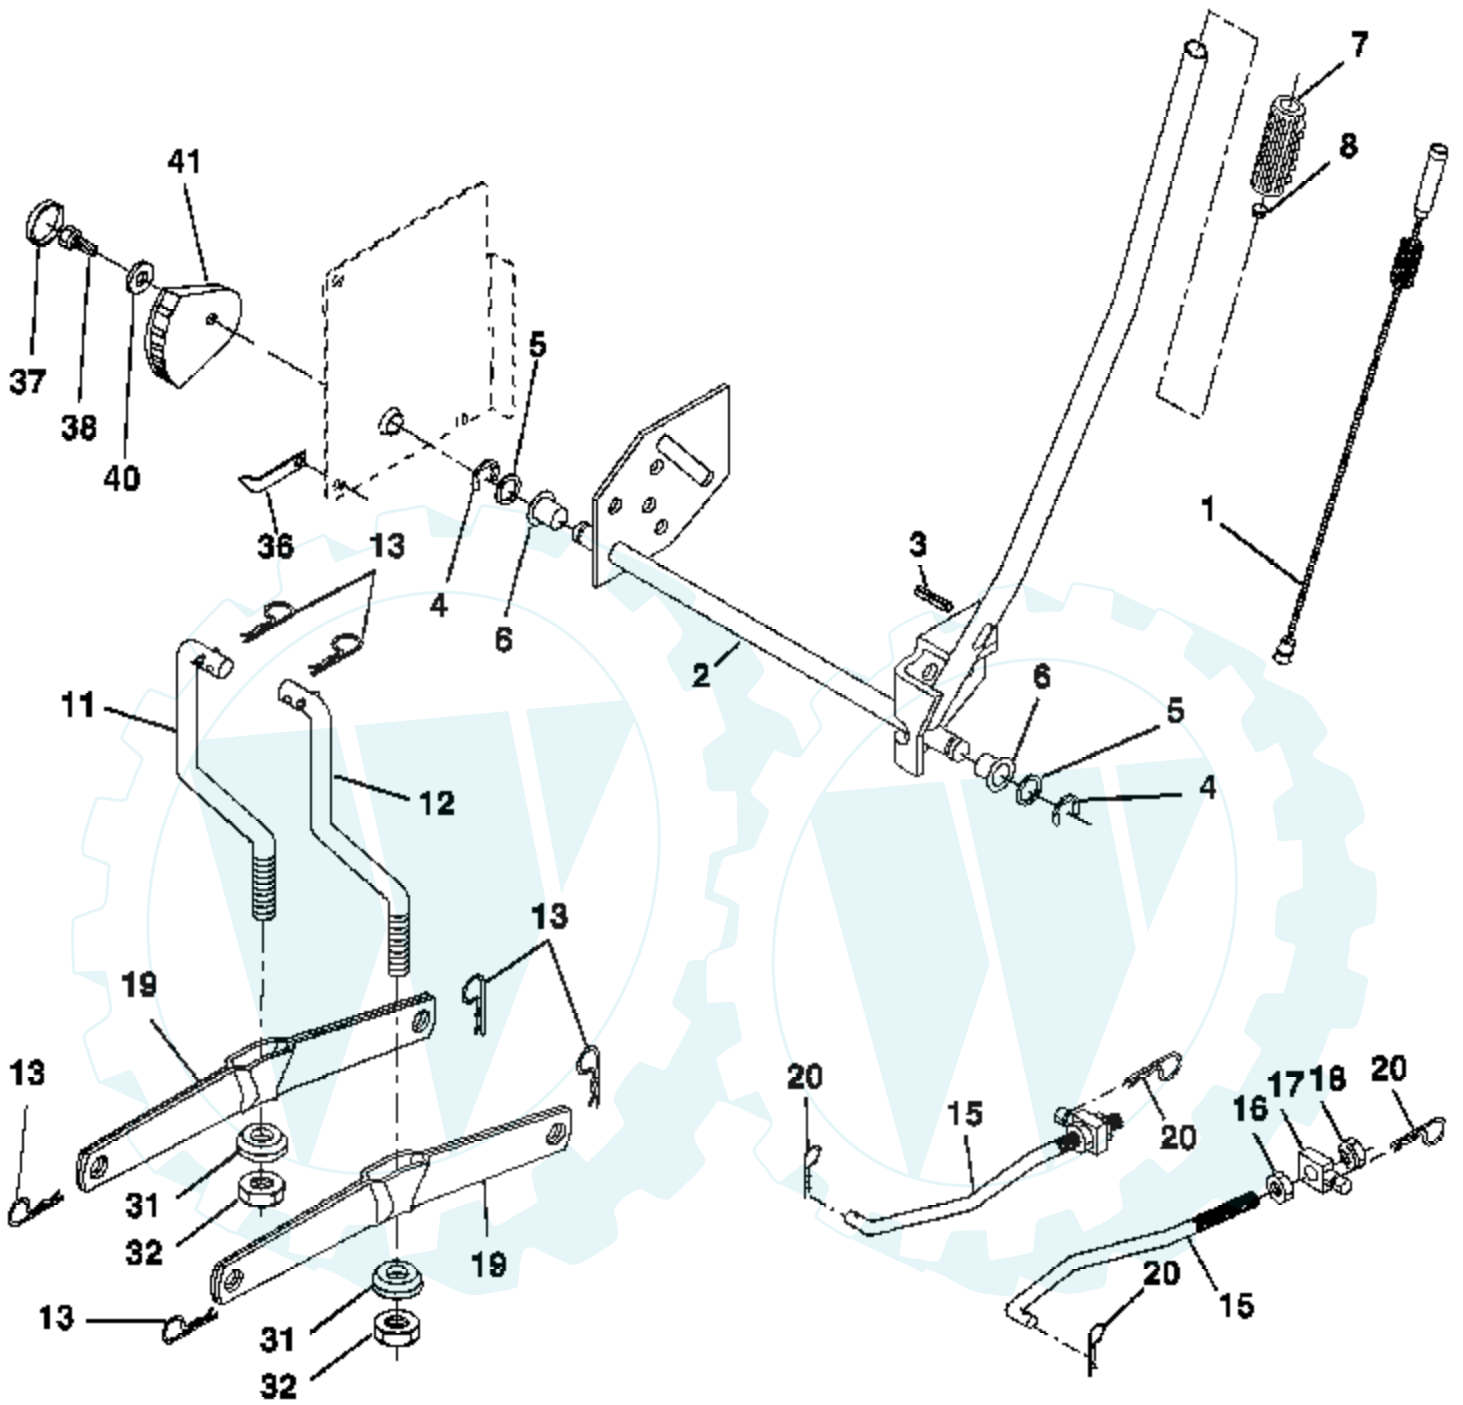

29

OPTIONAL EQUIPMENT
Spark Arrester

Ref #	Part Number	Qty	Description
1	170551		Control Th/ch Flag
2	17720408		Screw Hex Thd Cut 1/4-20 x 1/2
3			Engine, Briggs Model 31H777 (Order Parts From Engine Manufacturer)
4	137352		Muffler
13	165291		Gasket Eng
14	148456		Tube Drain Oil Easy
16	11050600		Washer Lock Ext Tooth 3/8
23	169837		Shield Brn/Dbr Guard
29	137180		Kit Spark Arrestor (Flat Scrn)
31	180645		Tank Fuel Front
32	140527		Cap Asm Fuel W/sym Vented
33	123487X		Clamp Hose Black
37	137040		Line Fuel 20"
38	148315		Plug Drain Oil Easy
40	124028X		Bushing Snap Nyl Blk Fuel Line
41	139277		Stem Tank Fuel
44	17670412		Screw Hexwsh Thdrol 1/4-20x3/4
45	17000612		Screw Hexwsh Thdr 3/8-16 x 3/4
46	19091416		Washer 9/32 X 7/8 X 16 Ga
62	10040500		Washer Lock Hvy Hlcl Spr 5/16
72	71070512		Screw Hex Hd Cap 5/16-18 x 3/4
78	17060620		Screw 3/8-16x1-1/4
81	73510400		Nut Keps Hex 1/4-20 UNC
112	3645J		Bushing

Ref #	Part Number	Qty	Description
1	159460		Wire Asm Inner/Sprg W/plunger LT
2	159471		Shaft Asm Lift RH w/Inf
3	105767X		Pin Groove 1 500 Zinc
4	12000002		E Ring #5133-62
5	19211621		Washer 21/32 X 1 X 21 Ga
6	120183X		Bearing Nylon Blk 629 Id
7	125631X		Grip Handle
8	170770		Button Plunger Yellow
11	139865		Link Lift LH Fixed Length
12	139866		Link Lift RH Fixed Length
13	4939M		Retainer Spring
15	173288		Link Front
16	73350800		Nut Jam Hex 1/2-13 Unc
17	175689		Trunnion
18	73800800		Nut Lock w/Wsh 1/2-13 Unc
19	139868		Arm Suspension Rear
20	163552		Retainer Spring
31	169865		Bearing Pvt Lift
32	73540600		Nut Crownlock 3/8 - 24
36	155097		Pointer Height Indicator
37	123935X		Plug Hole Blk 1.485/1.515 Dia.
38	17060516		Screw Thdrol 5/16-18 x 1
40	19112410		Washer 11/32 x 1-1/2 10 Ga.
41	155098		Indicator Height STLT