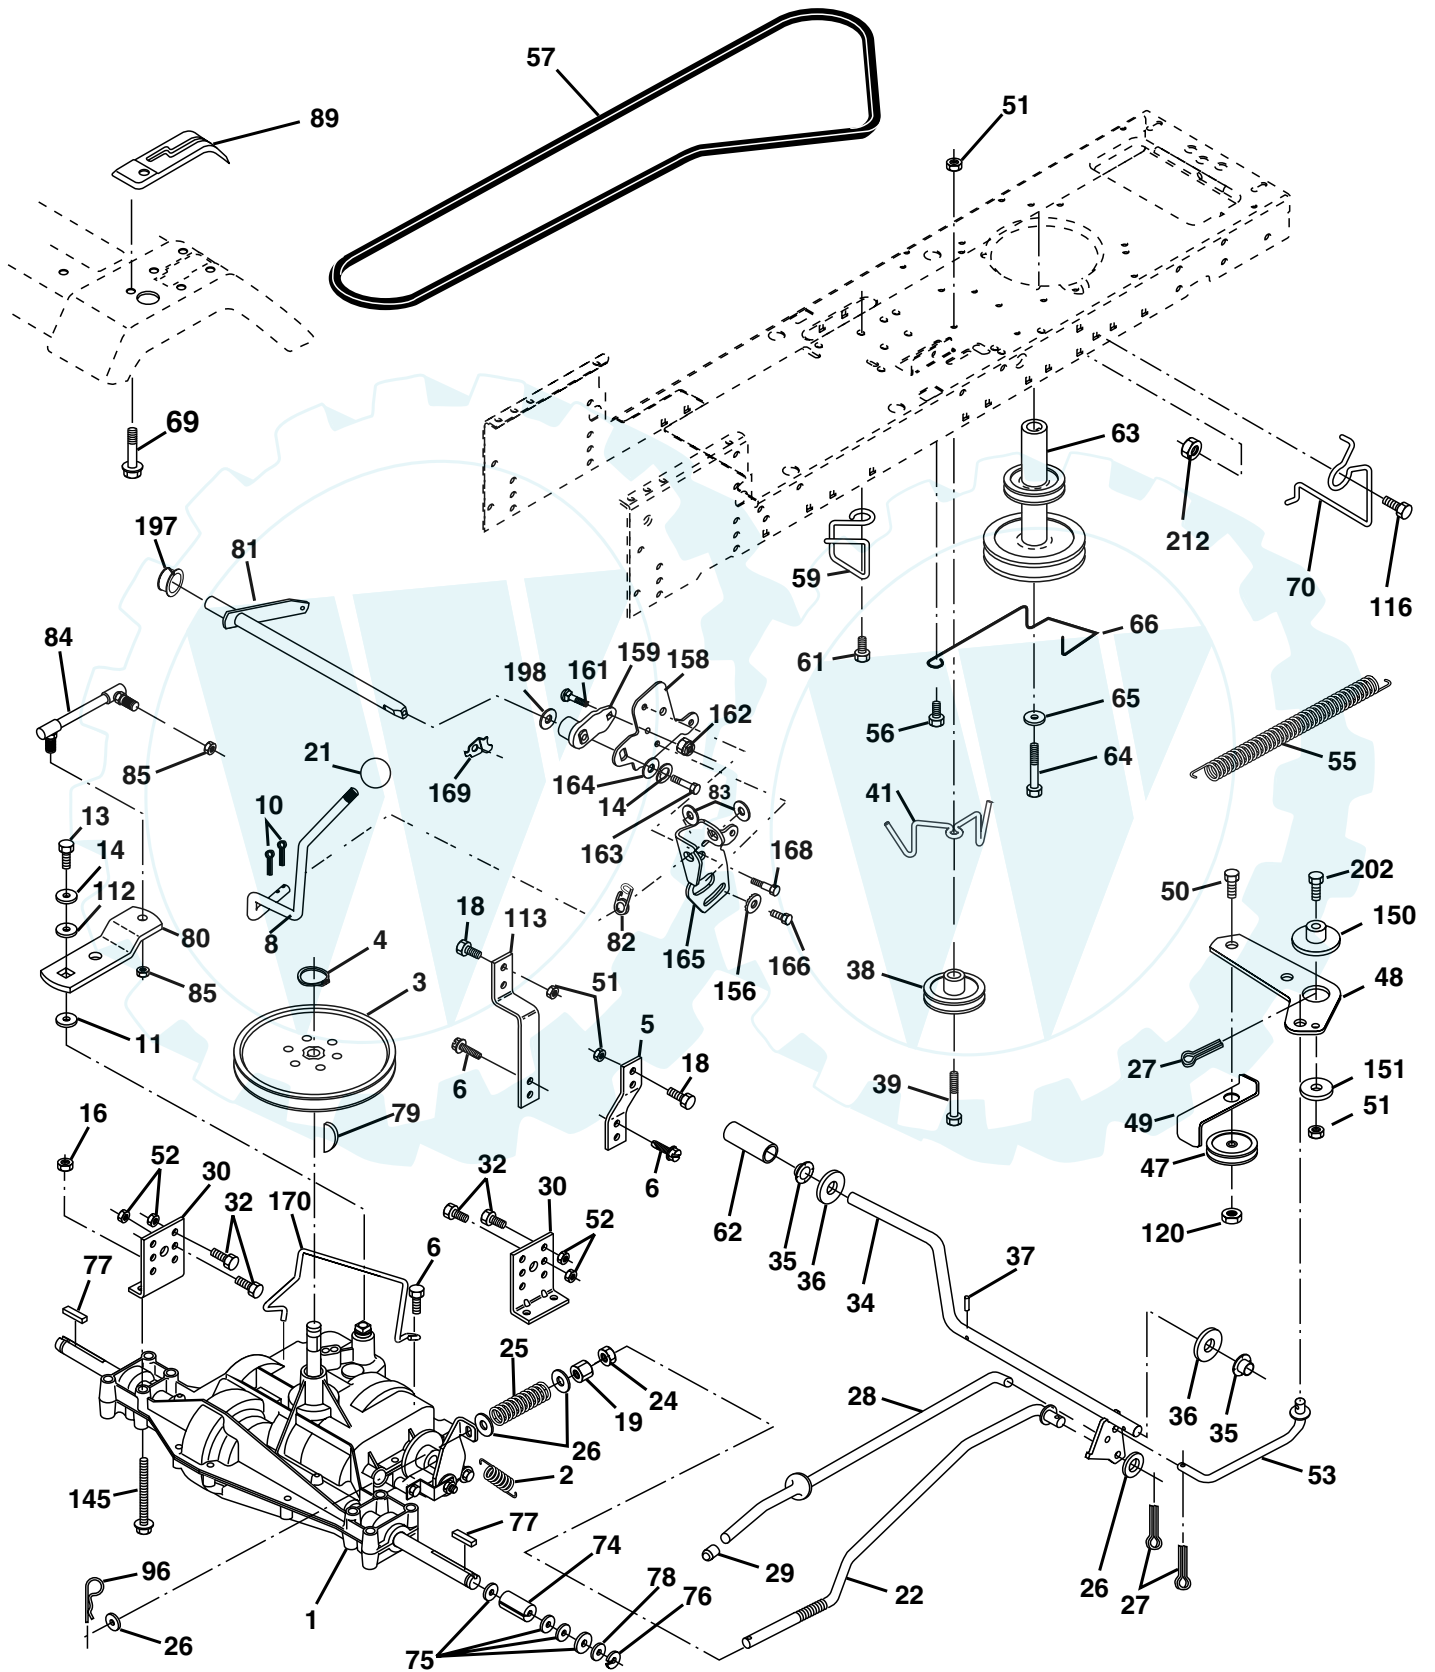

REPAIR PARTS

www.ersatzteil-service.de

TRACTOR - - MODEL NUMBER PR1842STA PRODUCT NUMBER 954 56 82-05
DRIVE

REPAIR PARTS

www.ersatzteil-service.de

TRACTOR - - MODEL NUMBER PR1842STA PRODUCT NUMBER 954 56 82-05 DRIVE

KEY NO.	PART NO.	DESCRIPTION	KEY NO.	PART NO.	DESCRIPTION
1	-----	Transaxle Peerless (206-545C) (Order parts from transaxle manufacturer)	63	175410	Engine Pulley
2	146682	Spring Return Brake T/a Zinc	64	71170764	Bolt Hex
3	123666X	Pulley Transaxle 18" tires	65	10040700	Washer Lock Hvy Hlcl Spr 7/16
4	12000028	Ring Retainer #5100-62	66	154778	Keeper Belt Engine Foolproof
5	121520X	Strap Torque 30 Degrees	69	142432	Screw Hex wsh HiLo 1/4 x 1/2 unc
6	17060512	Screw 5/16-18 X 3/4	70	134683	Guide Belt Mower Drive RH
8	165619	Rod Shift Fender Adjust Lt	74	137057	Spacer Axle
10	76020416	Pin Cotter 1/8 X 1 Cad	75	121749X	Washer 25/32 X 1 1/4 X 16 Ga
11	105701X	Washer Plate Shf 388 Sq Hole	76	12000001	E-ring#5133-75
13	74550412	Bolt 1/4-28 Unf Gr 8 W/Patch	77	123583X	Key Square 2 0 X 1845/ 1865
14	10040400	Washer Lock Hvy Helical	78	121748X	Washer 25/32 X 1-5/8 X 16 Ga
16	73800500	Nut Lock Hex w/ins 5/16-18	79	2228M	Key Woodruff #9 3/16 x 3/4
18	74780616	Bolt, Fin Hex 3/8-16 UNC x 1 Gr. 5	80	145090	Arm Shift
19	73800600	Nut Lock 3/8-16 Unc	81	165592	Shaft Asm Cross Tapered PMST/20
21	140845	Knob	82	123782X	Spring Torsion T/a
22	130804	Rod Brake Blk Zinc 26 840	83	19171216	Washer 17/32 X 3/4 X 16 Ga
24	73350600	Nut Hex Jam 3/8-16 Unc	84	166231	Link Transaxle PMST/20" Zinc
25	106888X	Spring Rod Brake 2 00 Zinc	85	150360	Nut Lock Center 1/4 - 28 FNTHD
26	19131316	Washer 13/32 X 13/16 X 16 Ga	89	169372X428	Console Shift STLT
27	76020412	Pin Cotter 1/8 X 3/4 Cad	96	4497H	Retainer Spring 1"
28	175765	Rod Brake Parking LT/YT	112	19091210	Washer 9/32 x 3/4 x 10 Ga.
29	71673	Cap Brake Parking	113	127285X	Strap Torque LT
30	169592	Bracket Mtg Transaxle	116	72140608	Bolt Rdhd Sq Neck 3/8-16 x 1
32	74760512	Bolt Hex Hd 5/16-18unc X 3/4	120	73900600	Nut Lock Flg. 3/8-16 Unc
34	175578	Shaft Asm Pedal Foot	145	74490540	Bolt Hex FLGHD 5/16-18 Gr. 5
35	120183X	Bearing Nylon Blk 629 Id	150	175456	Spacer Retainer
36	19211616	Washer 21/32 X 1 X 16 Ga	151	19133210	Washer 13/32 x 2 x 10
37	1572H	Pin Roll 3/16 X 1"	156	166002	Washer Srrted 5/16ID x 1.125
38	179114	Pulley Composite Flat	158	165589	Bracket Shift Mount
39	74760648	Bolt Fin Hex 3/8-16 unc X 3	159	165494	Hub Tapered Flange Shift Lt
41	175556	Keeper Belt Flat Idler	161	72140406	Bolt Rdhd Sqnc 1/4-20 x 3/4 Gr
47	127783	Pulley Idler V Groove Plastic	162	73680400	Nut Crownlock 1/4-20 Unc
48	154407	Bellcrank Asm	163	74780416	Bolt Hex Fin 1/4-20 Unc x 1 Gr 5
49	123205X	Retainer Belt Style Spring	164	19091010	Washer 5/8 x .281 x 10 Ga
50	74760624	Bolt Hex Hd 3/8-16unc X 1-1/2	165	165623	Bracket Pivot Lever
51	73680600	Nut Crownlock 3/8-16 Unc	166	166880	Screw 5/16-18 x 5/8
52	73680500	Nut Crownlock 5/16-18 Unc	168	165492	Bolt Shoulder 5/16-18 x .561
53	105710X	Link Clutch	169	165580	Plate Fastening
55	105709X	Spring Return Clutch 6 75	170	178394	Keeper Belt Transaxle Gear
56	17060620	Screw 3/8-16 x 1-1/4	197	169613	Nyliner Snap-In
57	130801	V-Belt Ground Drive 95 25	198	169593	Washer Nyliner
59	169691	Keeper Belt Span Ctr	202	72110612	Bolt Carr Sh 3/8-16 x 1-1/2 Gr. 5
61	17120614	Screw 3/8-16 x .875	212	145212	Nut Hexflange Lock
62	8883R	Cover Pedal Blk Round			

NOTE: All component dimensions given in U.S. inches
1 inch = 25.4 mm