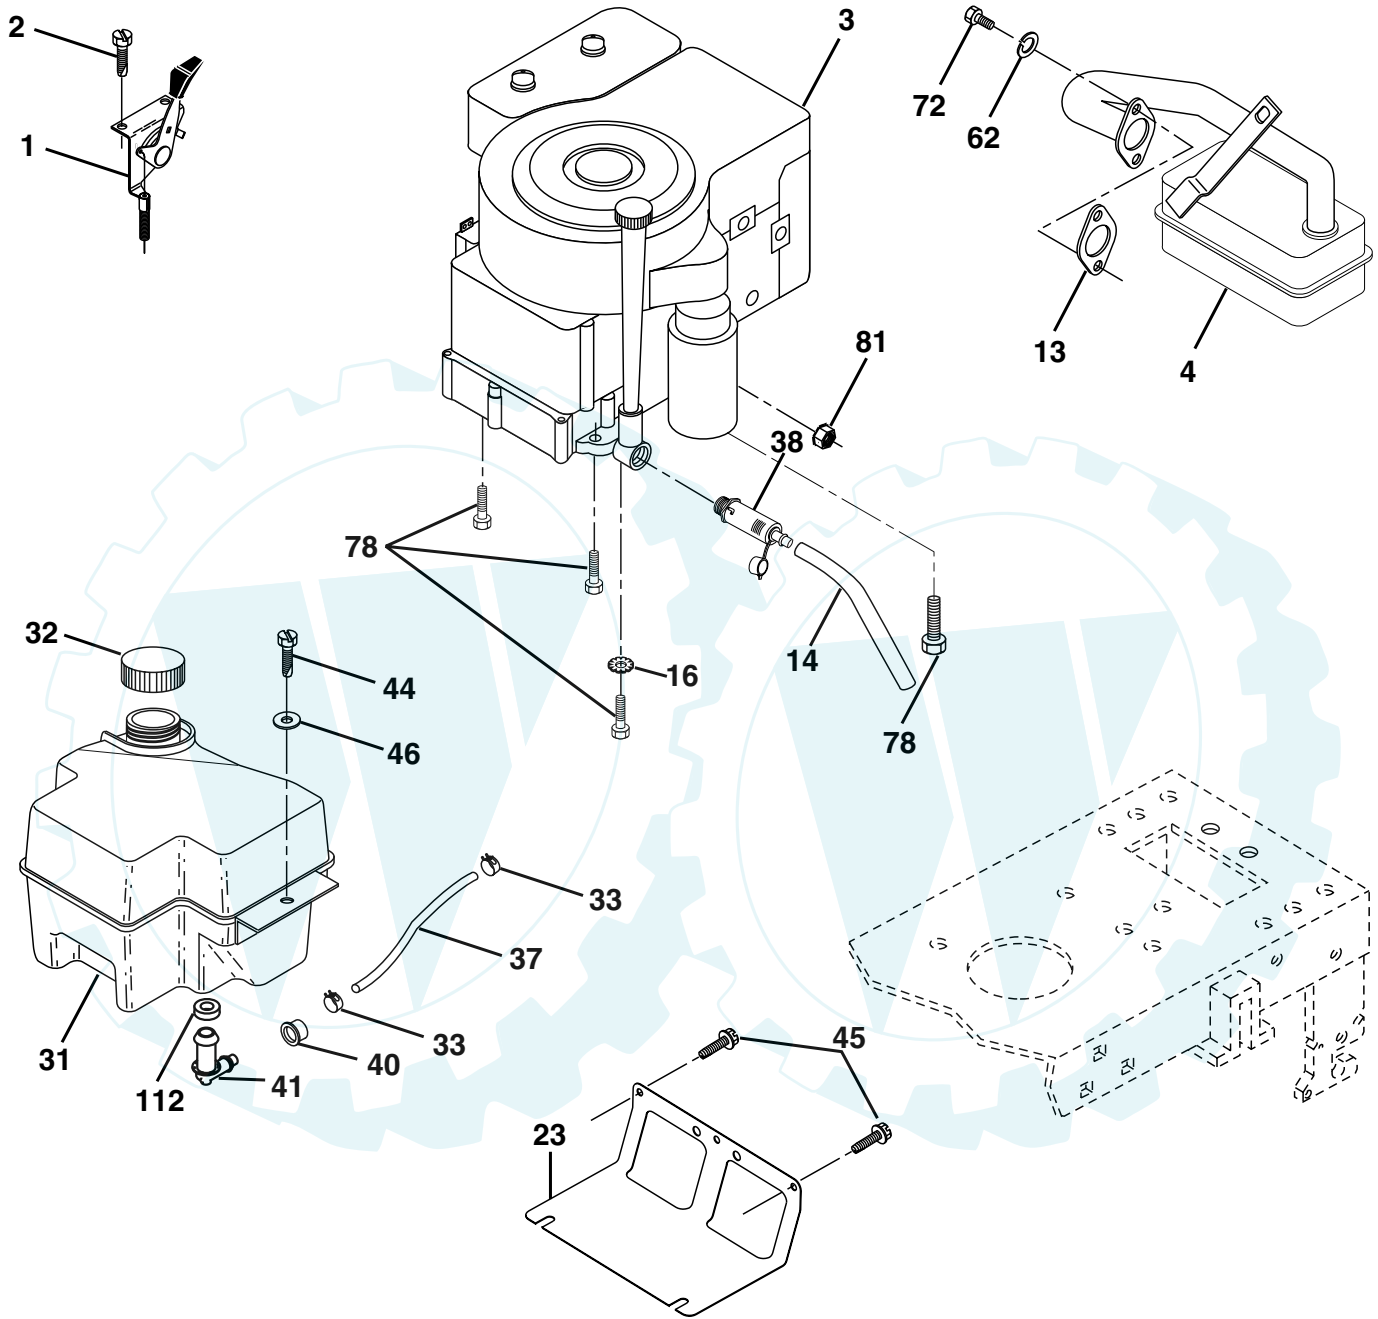

NOTE: All component dimensions given in U.S. inches
1 inch = 25.4 mm

REPAIR PARTS

www.ersatzteil-service.de

TRACTOR - - MODEL NUMBER PR1842STA PRODUCT NUMBER 954 56 82-05 SEAT ASSEMBLY

KEY NO.	PART NO.	DESCRIPTION
1	171683	Seat
2	140551	Bracket Pivot Seat 8 720
3	71110616	Bolt Fin Hex 3/8-16 Unc X 1
4	19131610	Washer 13/32 X 1 X 10 Ga
5	145006	Clip Push-In
6	73800600	Nut Hex w/Ins. 3/8-16 Unc
7	124181X	Spring Seat Cprsn 2 250 Blk Zi
8	17000616	Screw 3/8-16 X 1.5
9	19131614	Washer 13/32 X 1 X 14 Ga.
10	174894	Pan Seat
11	166369	Knob Seat

KEY NO.	PART NO.	DESCRIPTION
12	121246X	Bracket Mounting Switch
13	121248X	Bushing Snap Blk Nyl 50 Id
14	72050412	Bolt Rdhd Sqnk 1/4-20x1-1/2
15	134300	Spacer Split 28x 88
16	121250X	Spring Cprsn
17	123976X	Nut Lock 1/4 Lge Flg Gr 5 Zinc
21	171852	Bolt Shoulder 5/16-18 Unc
22	73800500	Nut Hex Lock W/Ins 5/16-18
24	19171912	Washer 17/32 X 1-3/16 X 12 Ga.
25	127018X	Bolt Shoulder 5/16-18 X 62

NOTE: All component dimensions given in U.S. inches
1 inch = 25.4 mm

REPAIR PARTS

www.ersatzteil-service.de

TRACTOR - - MODEL NUMBER PR1842STA PRODUCT NUMBER 954 56 82-05
ENGINE

29

OPTIONAL EQUIPMENT
Spark Arrester