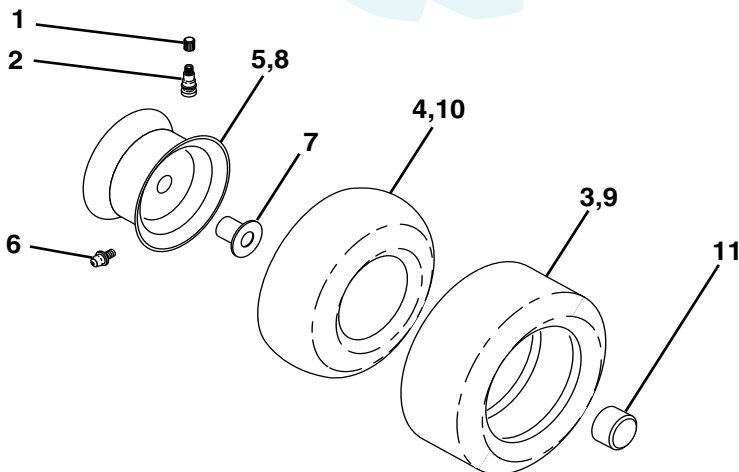

WHEELS AND TIRES

KEY NO.	PART NO.	DESCRIPTION
1	59192	Cap Valve Tire
2	65139	Stem Valve
3	170455	Tire F Ts 15 X 6 0 - 6 Service
4	59904	Tube Front (Service Item Only)
5	106732X421	Rim Asm 6"front Service
6	278H	Fitting Grease (Front Wheel Only)
7	9040H	Bearing Flange (Front Wheel Only)
8	106108X421	Rim Asm 8"rear Service
9	170456	Tire R Ts 20x10-8 C Service
10	7152J	Tube Rear (Service Item Only)
11	104757X421	Cap Axle 1 50 X 1 00
--	144334	Sealant, Tire (10 oz. Tube)

NOTE: All component dimensions given in U.S. inches
1 inch = 25.4 mm