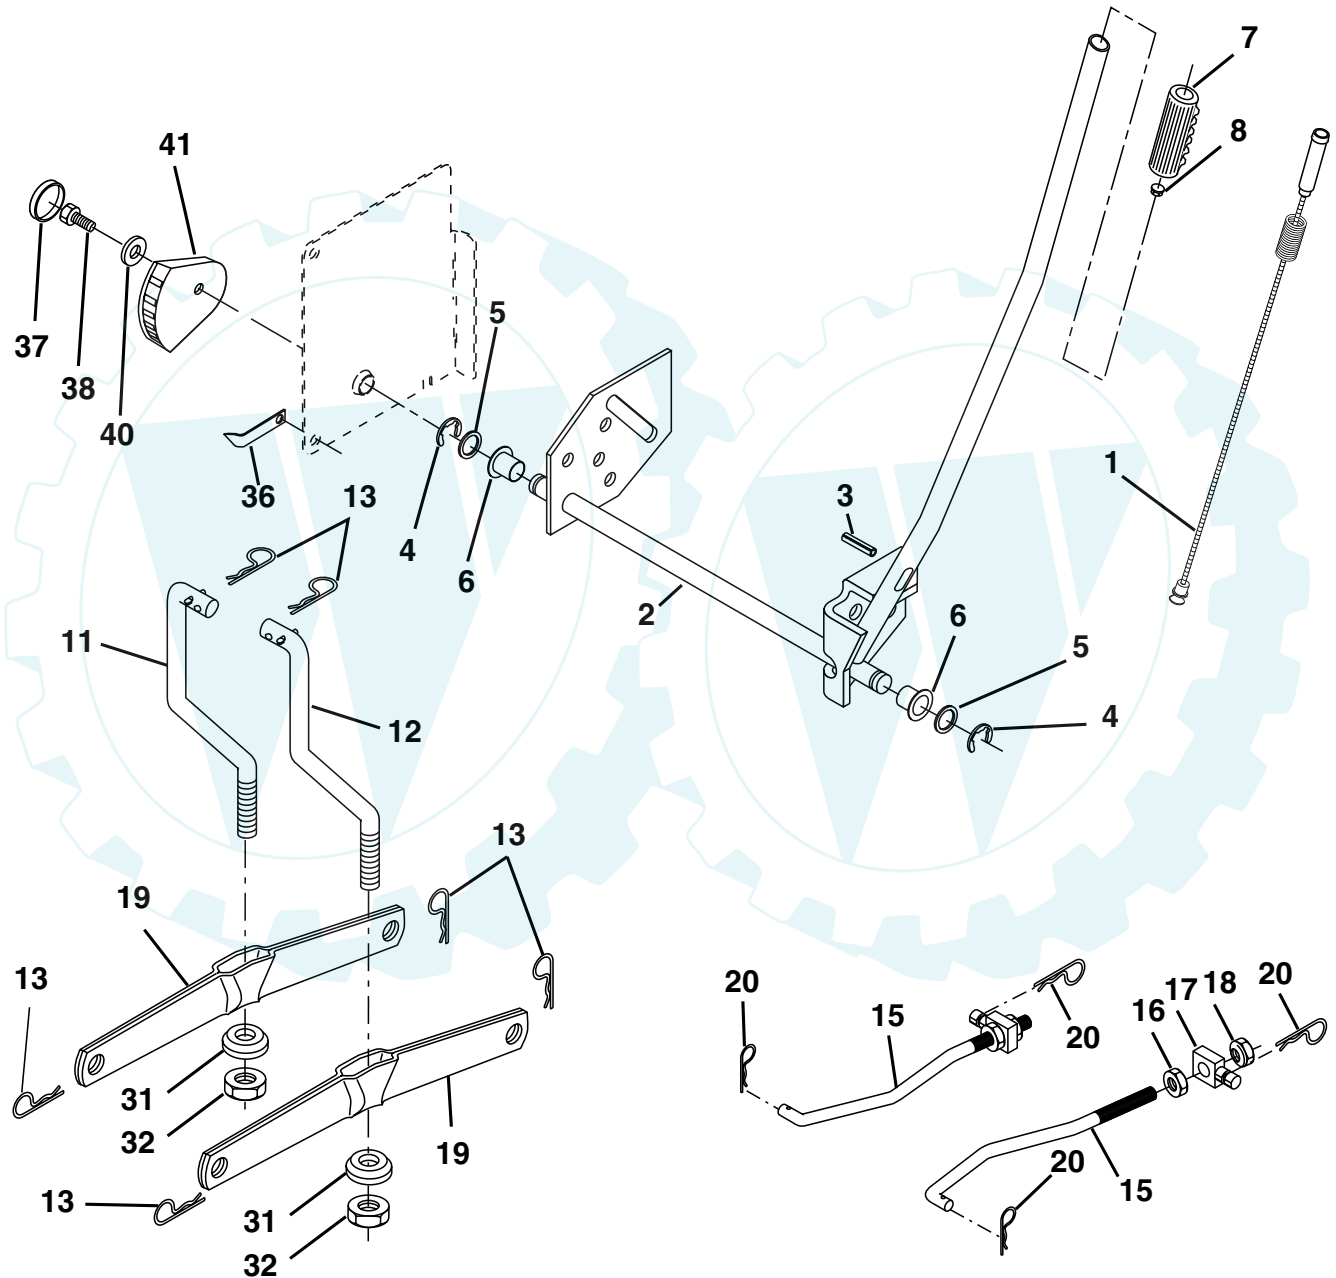

REPAIR PARTS

www.ersatzteil-service.de

TRACTOR - - MODEL NUMBER PR1842STA PRODUCT NUMBER 954 56 82-05
MOWER LIFT

REPAIR PARTS

www.ersatzteil-service.de

TRACTOR - - MODEL NUMBER PR1842STA PRODUCT NUMBER 954 56 82-05
MOWER LIFT

KEY NO.	PART NO.	DESCRIPTION
1	159460	Wire Asm Inner/Sprg W/plunger LT
2	159471	Shaft Asm Lift RH w/Inf
3	105767X	Pin Groove 1 500 Zinc
4	12000002	E Ring #5133-62
5	19211621	Washer 21/32 X 1 X 21 Ga
6	120183X	Bearing Nylon Blk 629 Id
7	125631X	Grip Handle
8	170770	Button Plunger Yellow
11	139865	Link Lift LH Fixed Length
12	139866	Link Lift RH Fixed Length
13	4939M	Retainer Spring
15	173288	Link Front
16	73350800	Nut Jam Hex 1/2-13 Unc
17	175689	Trunnion
18	73800800	Nut Lock w/Wsh 1/2-13 Unc
19	139868	Arm Suspension Rear
20	163552	Retainer Spring
31	169865	Bearing Pvt Lift
32	73540600	Nut Crownlock 3/8 - 24
36	155097	Pointer Height Indicator
37	123935X	Plug Hole Blk 1.485/1.515 Dia.
38	17060516	Screw Thdrol 5/16-18 x 1
40	19112410	Washer 11/32 x 1-1/2 10 Ga.
41	155098	Indicator Height STLT

NOTE: All component dimensions given in U.S. inches
1 inch = 25.4 mm