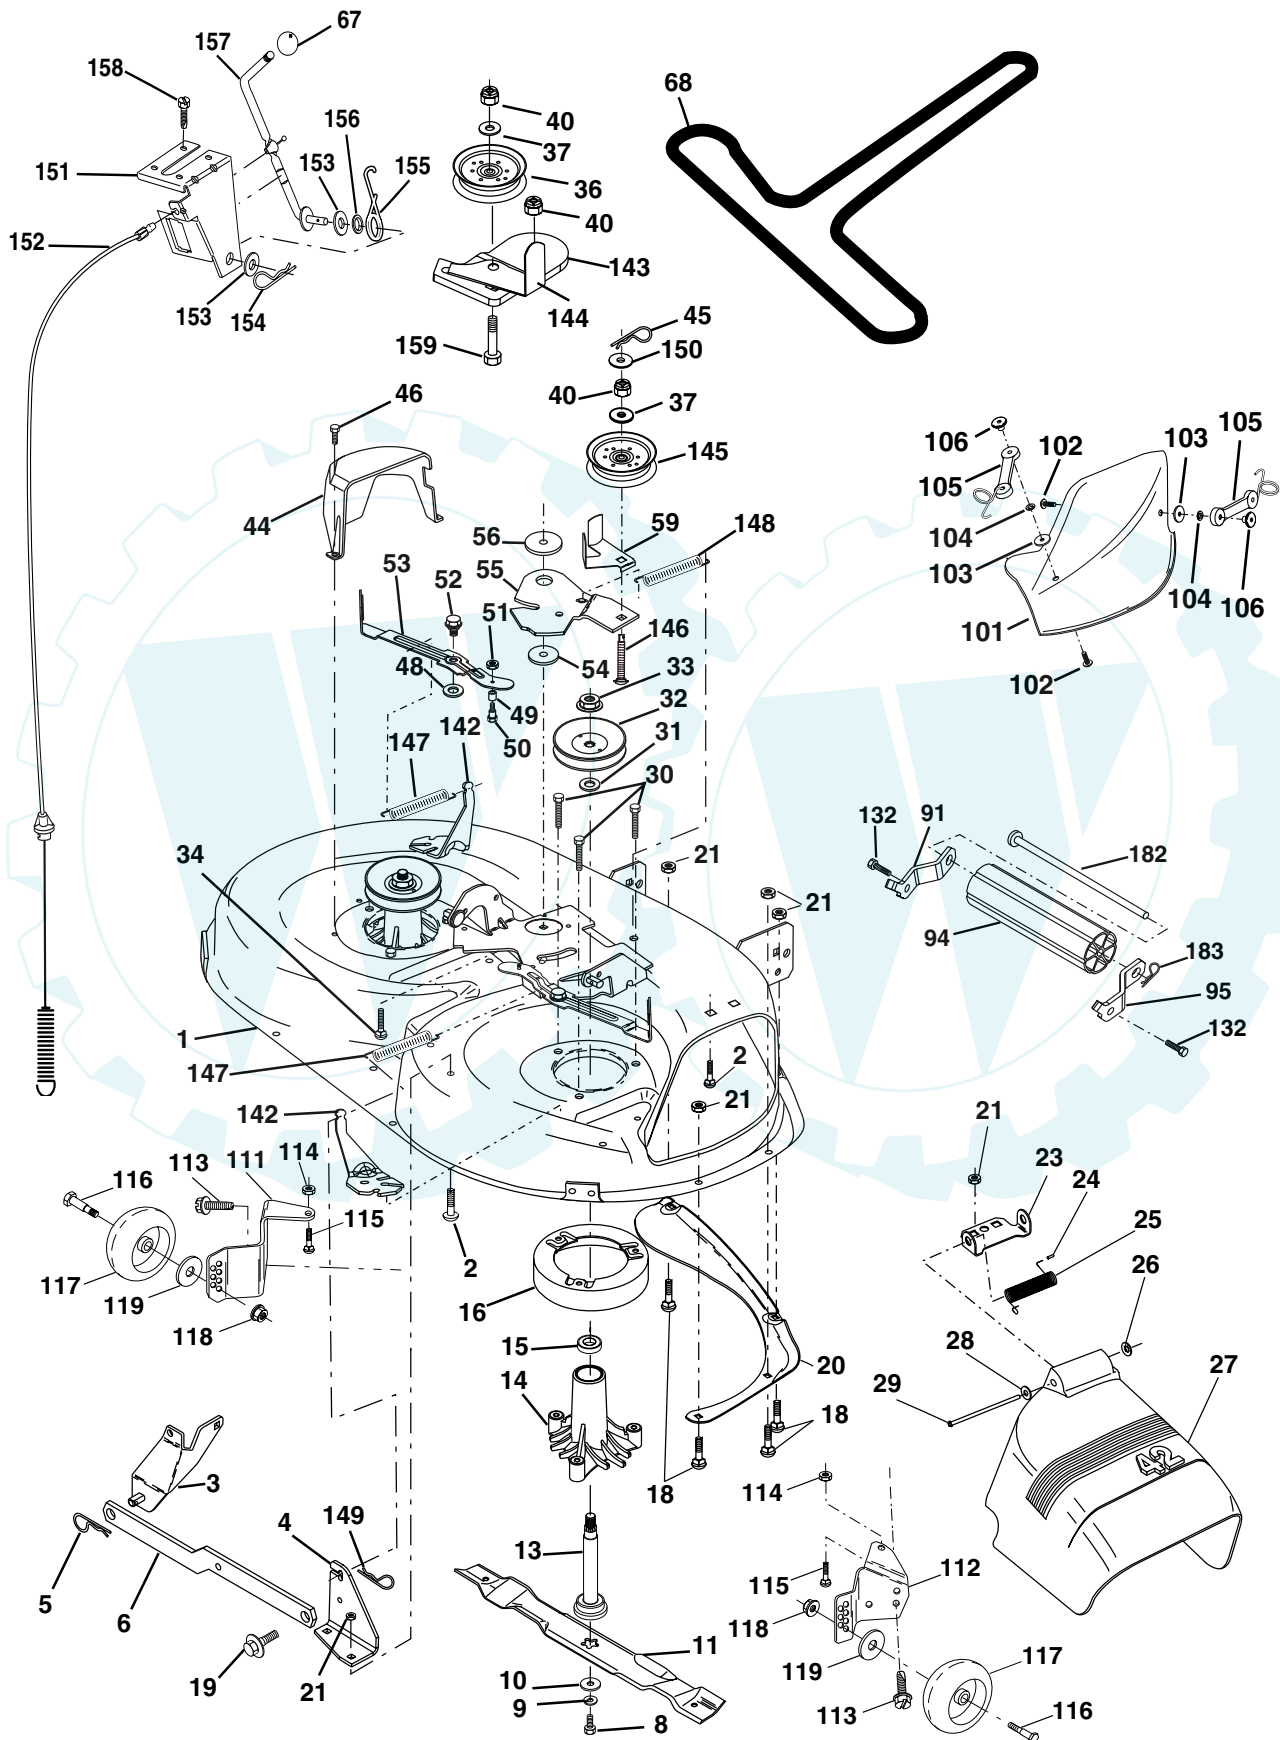

TRACTOR - - MODEL NUMBER PR1842STA PRODUCT NUMBER 954 56 82-05
MOWER LIFT

KEY NO.	PART NO.	DESCRIPTION
1	159460	Wire Asm Inner/Sprg W/plunger LT
2	159471	Shaft Asm Lift RH w/Inf
3	105767X	Pin Groove 1 500 Zinc
4	12000002	E Ring #5133-62
5	19211621	Washer 21/32 X 1 X 21 Ga
6	120183X	Bearing Nylon Blk 629 Id
7	125631X	Grip Handle
8	170770	Button Plunger Yellow
11	139865	Link Lift LH Fixed Length
12	139866	Link Lift RH Fixed Length
13	4939M	Retainer Spring
15	173288	Link Front
16	73350800	Nut Jam Hex 1/2-13 Unc
17	175689	Trunnion
18	73800800	Nut Lock w/Wsh 1/2-13 Unc
19	139868	Arm Suspension Rear
20	163552	Retainer Spring
31	169865	Bearing Pvt Lift
32	73540600	Nut Crownlock 3/8 - 24
36	155097	Pointer Height Indicator
37	123935X	Plug Hole Blk 1.485/1.515 Dia.
38	17060516	Screw Thdrol 5/16-18 x 1
40	19112410	Washer 11/32 x 1-1/2 10 Ga.
41	155098	Indicator Height STLT

NOTE: All component dimensions given in U.S. inches
1 inch = 25.4 mm

REPAIR PARTS

www.ersatzteil-service.de

TRACTOR - - MODEL NUMBER PR1842STA PRODUCT NUMBER 954 56 82-05
MOWER DECK

REPAIR PARTS

TRACTOR - - MODEL NUMBER PR1842STA PRODUCT NUMBER 954 56 82-05 MOWER DECK