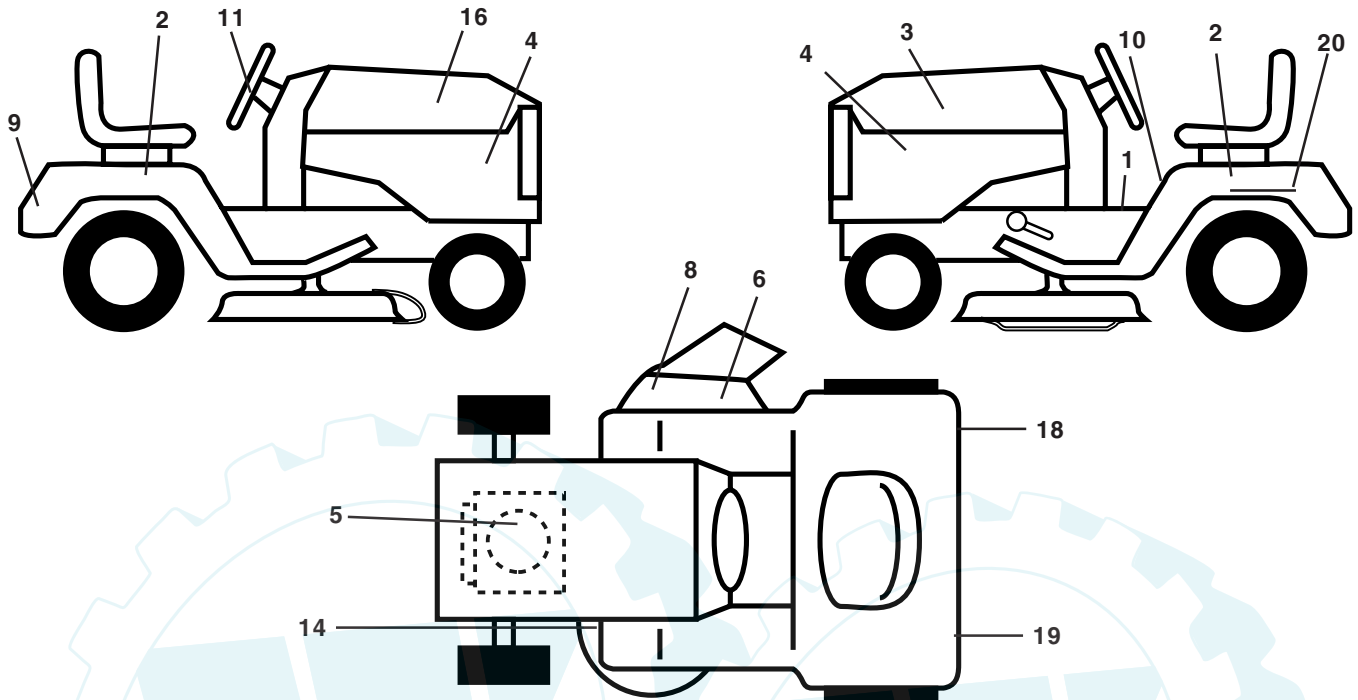

REPAIR PARTS

www.ersatzteil-service.de

TRACTOR - - MODEL NUMBER PR1842STA PRODUCT NUMBER 954 56 82-05
DECALS

KEY NO.	PART NO.	DESCRIPTION
1	156369	Decal Oper
2	176305	Decal Fender Side
3	176308	Decal Hood LH
4	182005	Decal Side Panel Logo
5	181564	Decal HP Engine
6	179128	Decal Deck "B" 42"
8	170563	Decal Warning Multi-Language
9	172740	Decal Fender Logo
10	157140	Decal Fender Danger E/F

KEY NO.	PART NO.	DESCRIPTION
11	172743	Decal Ins Strg Whl
14	160396	Decal V-Belt Schematic
16	176307	Decal Hood Rh
18	173587	Decal Fender Reflector RH
19	173589	Decal Fender Reflector LH
20	145005	Decal Bat Dan/Psn
--	179768X428	Pad Footrest LH
--	179769X428	Pad Footrest RH
--	138311	Decal Handle Lft Height Adjust
--	181347	Manual Owner's (English)
--	181348	Manual Owner's (French)