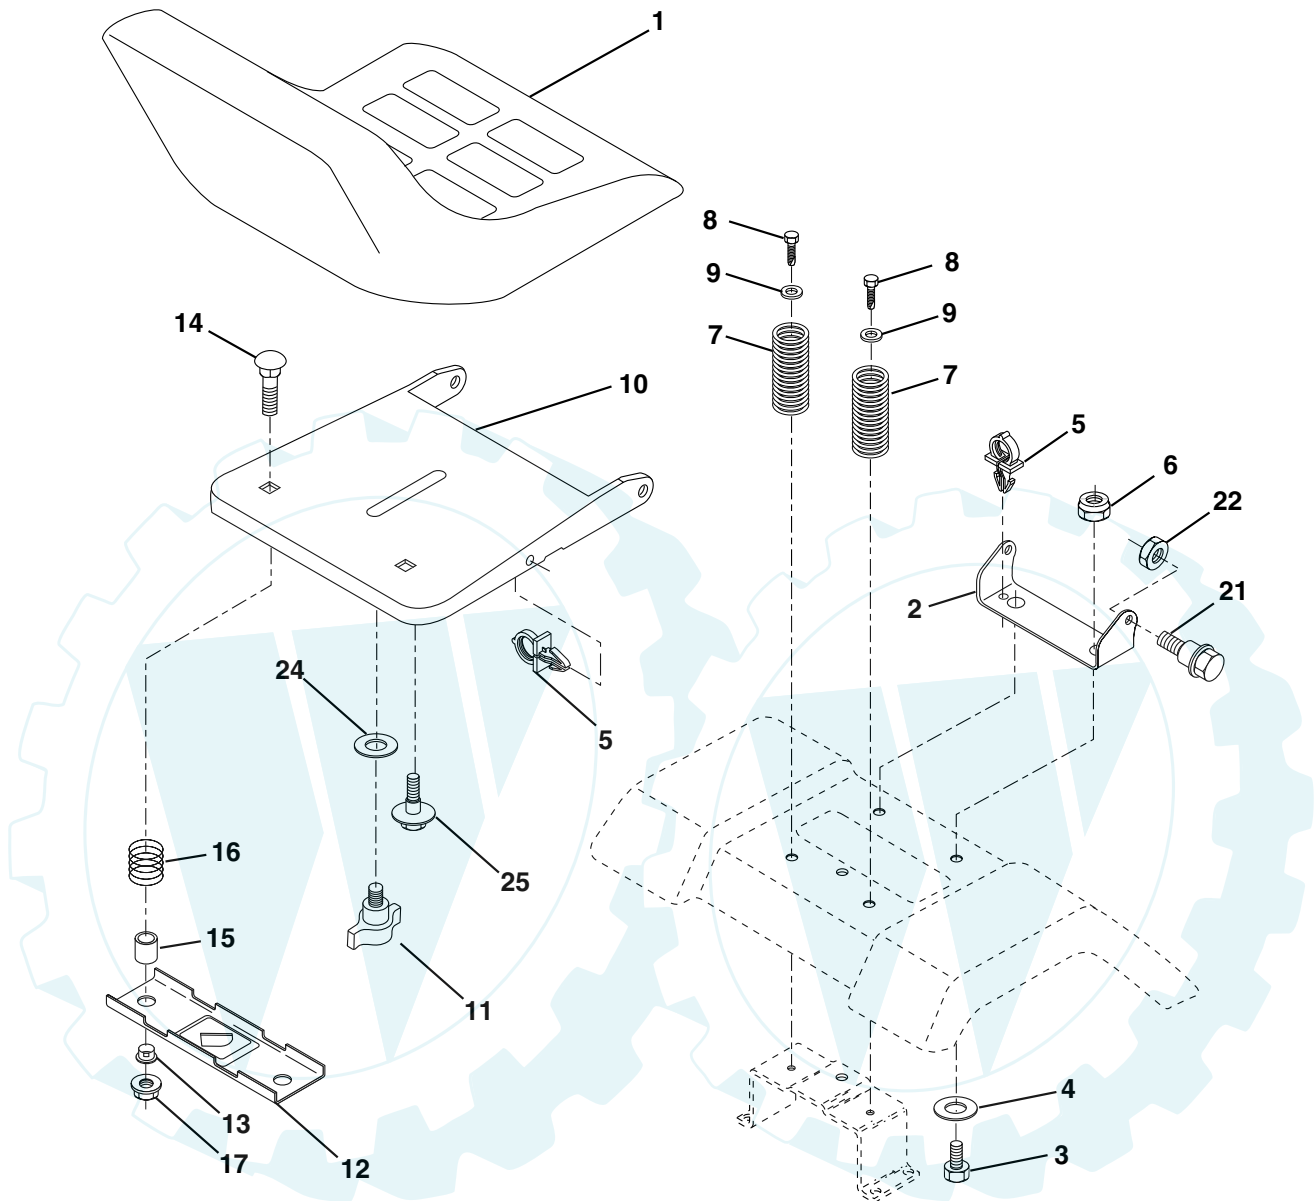

NOTE: All component dimensions given in U.S. inches
1 inch = 25.4 mm

REPAIR PARTS

TRACTOR - - MODEL NUMBER PR1842STA PRODUCT NUMBER 954 56 82-05 STEERING ASSEMBLY

REPAIR PARTS

www.ersatzteil-service.de

TRACTOR - - MODEL NUMBER PR1842STA PRODUCT NUMBER 954 56 82-05 STEERING ASSEMBLY

NOTE: All component dimensions given in U.S. inches
1 inch = 25.4 mm

REPAIR PARTS

www.ersatzteil-service.de

TRACTOR - - MODEL NUMBER PR1842STA PRODUCT NUMBER 954 56 82-05 SEAT ASSEMBLY

KEY NO.	PART NO.	DESCRIPTION
1	171683	Seat
2	140551	Bracket Pivot Seat 8 720
3	71110616	Bolt Fin Hex 3/8-16 Unc X 1
4	19131610	Washer 13/32 X 1 X 10 Ga
5	145006	Clip Push-In
6	73800600	Nut Hex w/Ins. 3/8-16 Unc
7	124181X	Spring Seat Cprsn 2 250 Blk Zi
8	17000616	Screw 3/8-16 X 1.5
9	19131614	Washer 13/32 X 1 X 14 Ga.
10	174894	Pan Seat
11	166369	Knob Seat