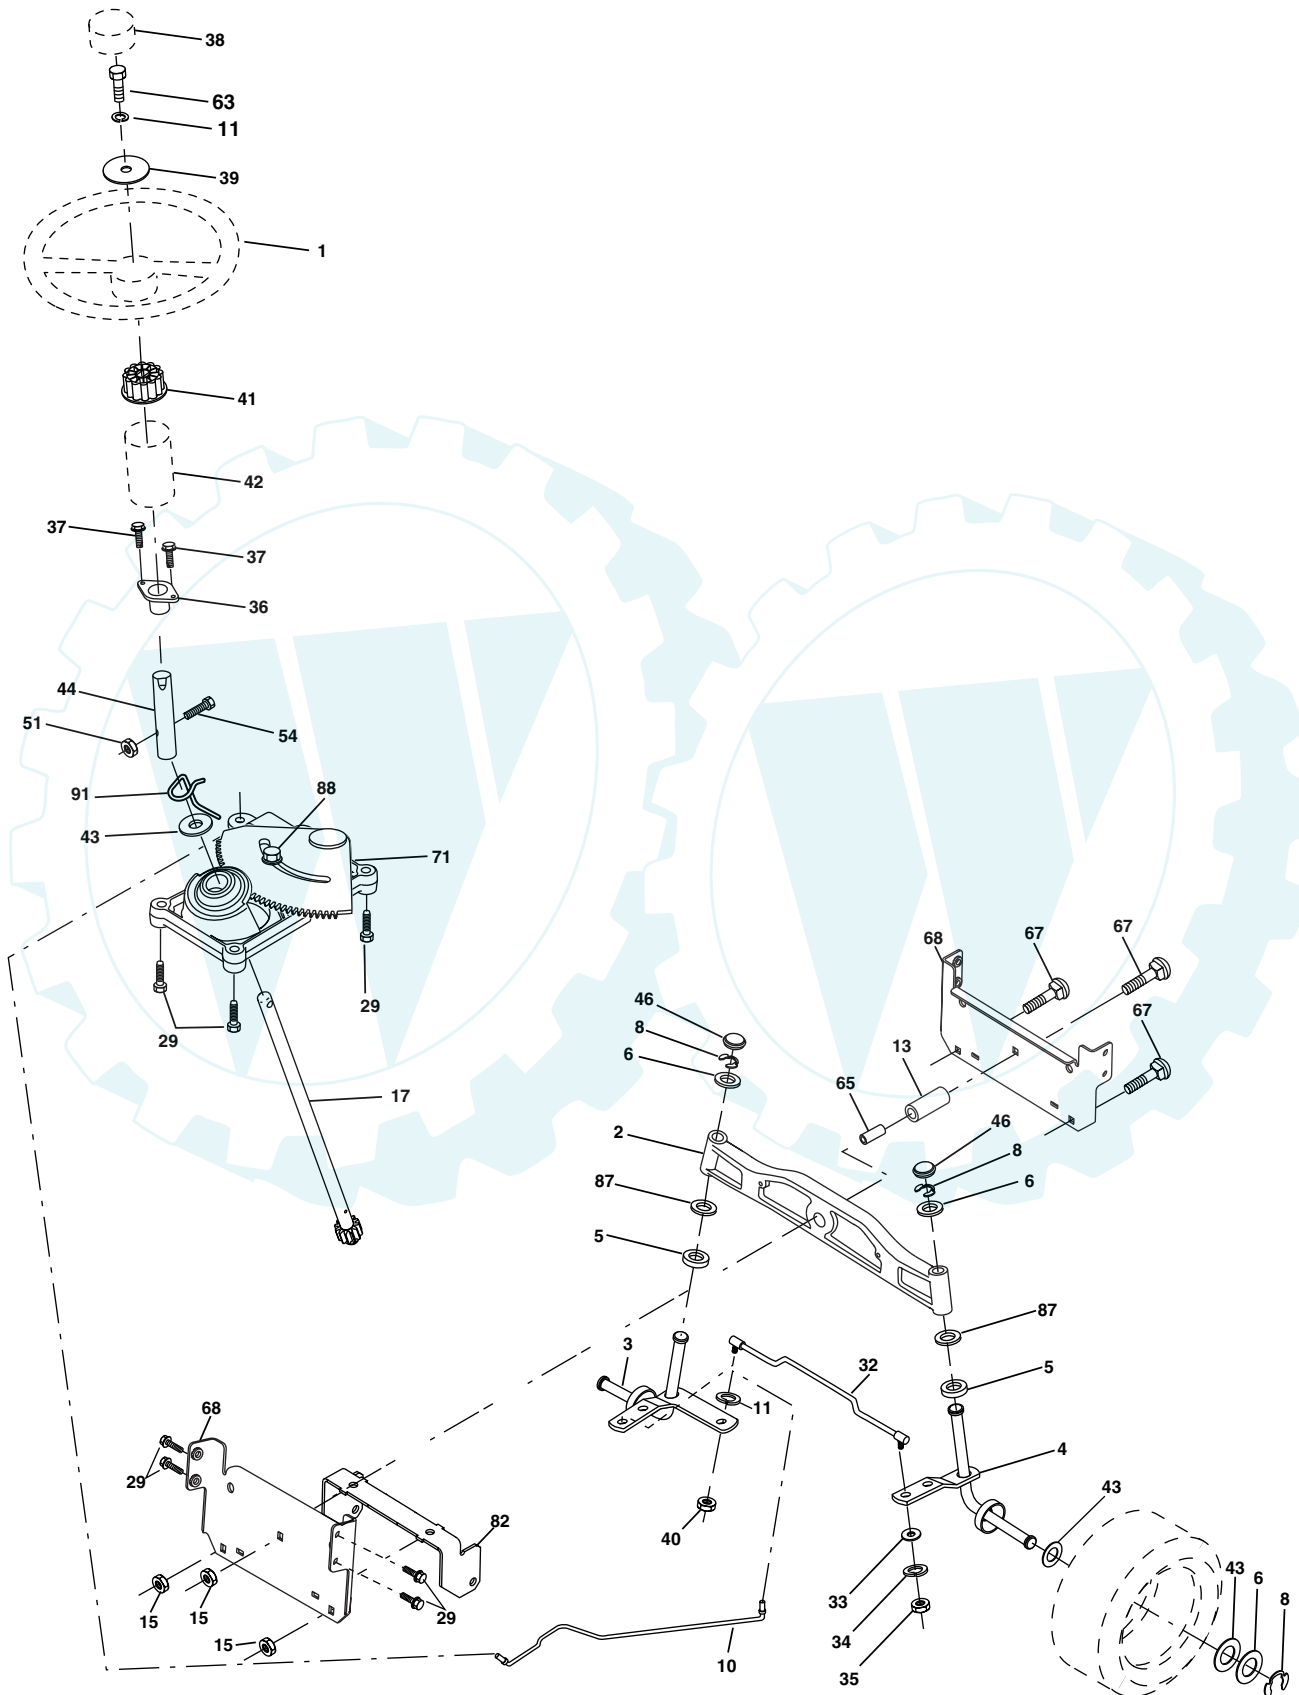

REPAIR PARTS

TRACTOR - - MODEL NUMBER PR1842STA PRODUCT NUMBER 954 56 82-05 STEERING ASSEMBLY

REPAIR PARTS

www.ersatzteil-service.de

TRACTOR - - MODEL NUMBER PR1842STA PRODUCT NUMBER 954 56 82-05 STEERING ASSEMBLY

KEY NO.	PART NO.	DESCRIPTION
1	159944X428	Wheel Steering
2	172393	Axle Asm Cast Iron LT
3	169840	Spindle Asm LH
4	169839	Spindle Asm RH
5	6266H	Bearing Race Thrust Harden
6	121748X	Washer 25/32 X 1-5/8 X 16 Ga
8	12000029	Ring Klip #t5304-75
10	175121	Link Drag
11	10040600	Washer Lock Hvy Hlcl Spr 3/8
13	136518	Spacer Brg. Axle Front
15	145212	Nut Hex Flange Lock
17	177876	Shaft Asm. Steering
29	17060612	Screw 3/8-16x.75
32	171888	Rod Tie
33	19111216	Washer 11/32 x 3/4 x 16 Ga.
34	10040500	Washer Lock Hvy Hlcl Spr 5/16
35	73540500	Crownlock Nut 5/16-24
36	155099	Bushing Strg
37	152927	Screw
38	159946X428	Insert Cap Strg Wh Au
39	19132411	Washer
40	7810H	Lock nut
41	159945	Adaptor Wheel Strg
42	145054X428	Boot Steering Dash
43	121749X	Washer 25/32 X 1 1/4 X 16 Ga
44	153720	Extension Steering Shaft LR/LT
46	121232X	Cap Spindle Fr Top Blk
51	73800500	Nut Lock Hex w/Ins 5/16-18
54	74780520	Bolt Fin Hex 5/16-18 Unc x 1-1/4
63	74780616	Bolt Fin Hex 3/8-16unc x 1 Gr. 5
65	160367	Brace Axle
67	72140618	Bolt Rdhd Sq 3/8-16 Unc x 2-1/4
68	169827	Axle, Brace
71	175146	Steering Asm.
82	169835	Bracket Susp. Chassis Front
87	173966	Washer Flat .781 x 1-1/2 x .14
88	175118	Bolt Shoulder 7/16-20 Unc
91	175553	Clip Steering

NOTE: All component dimensions given in U.S. inches
1 inch = 25.4 mm