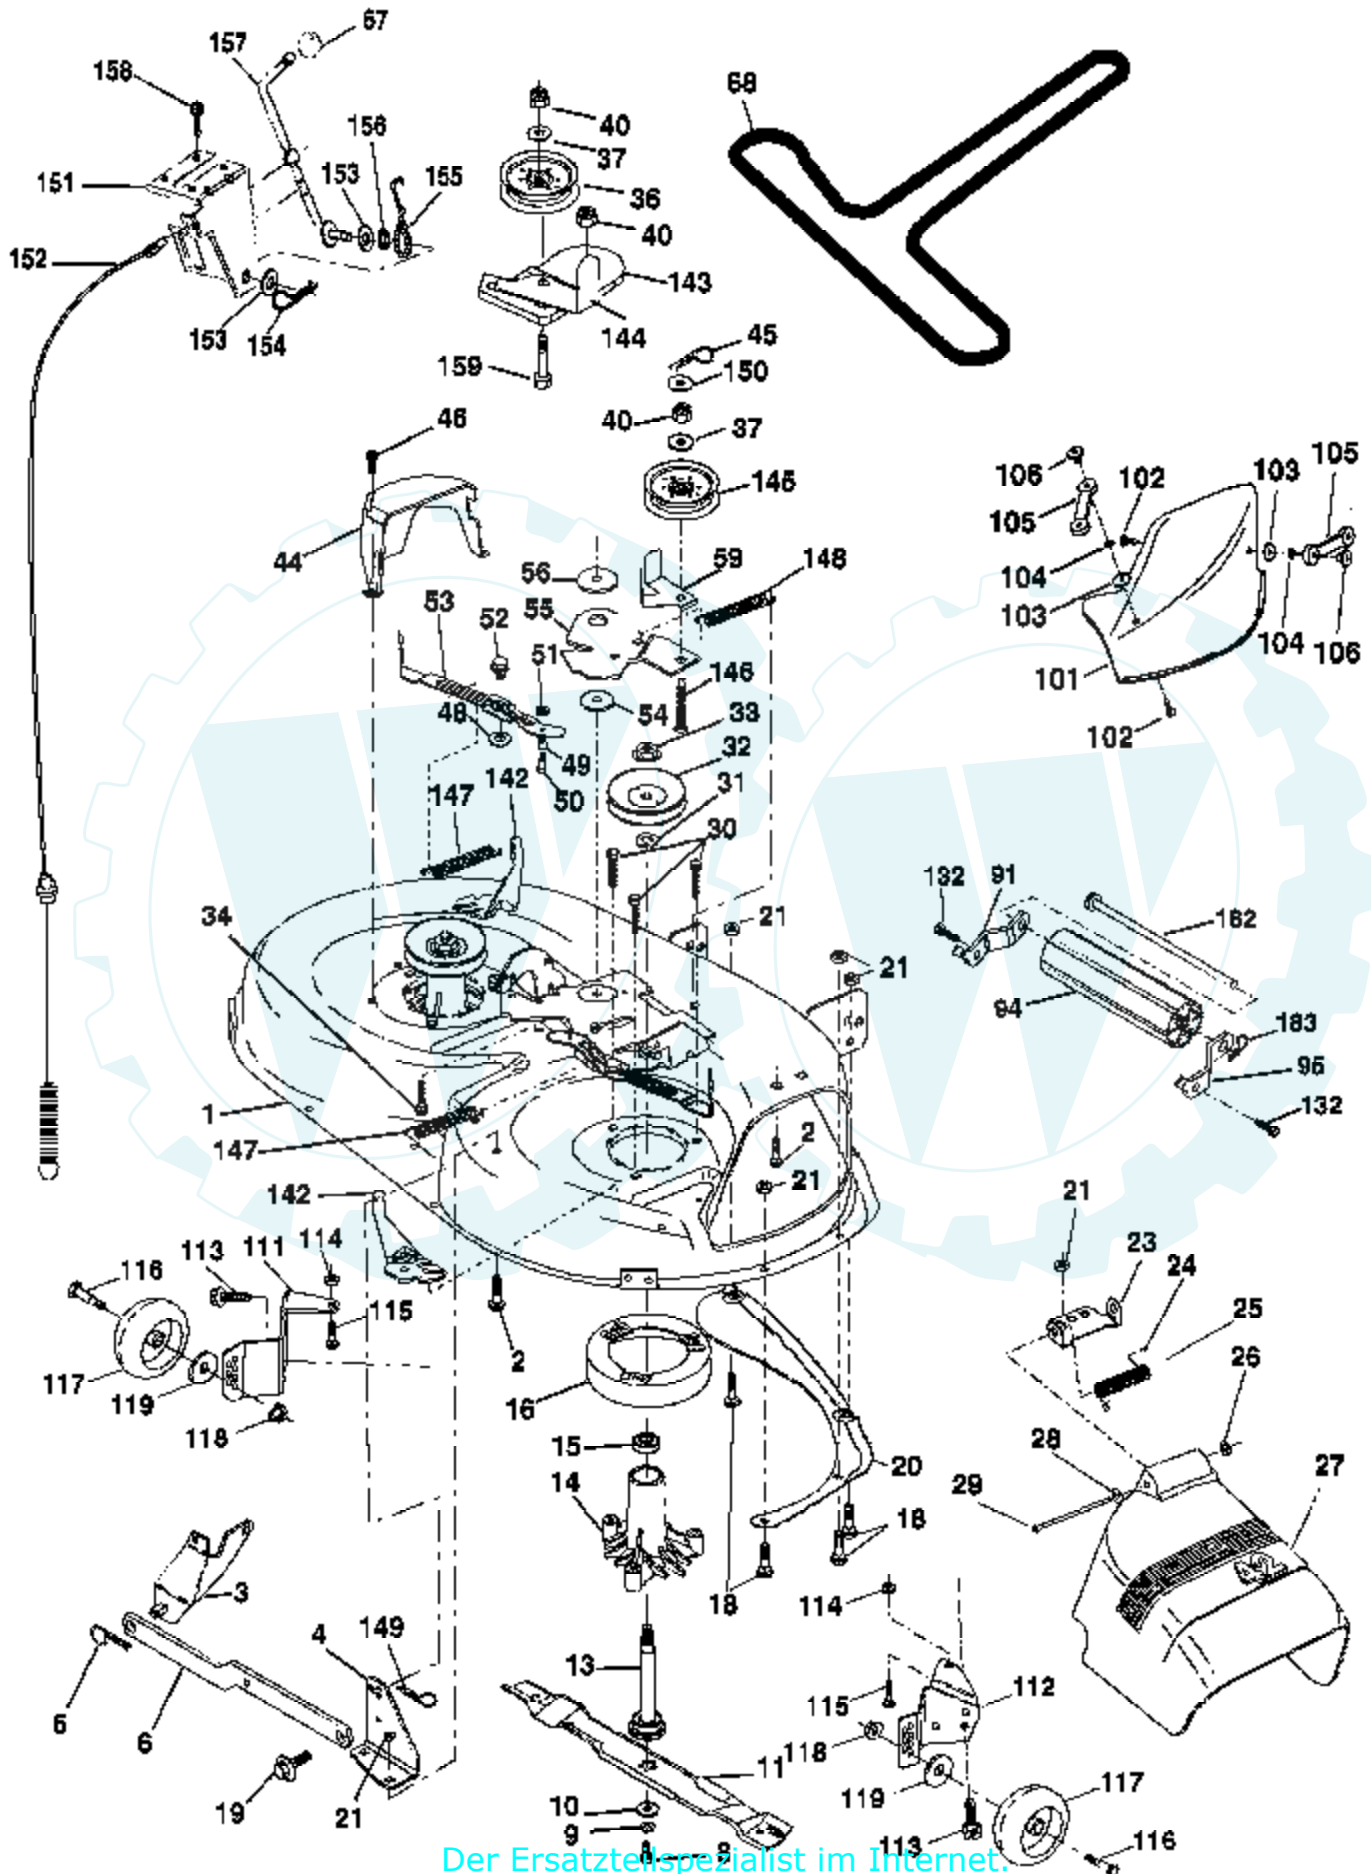

Ref #	Part Number	Qty	Description
1	165892X421		Mower Deck Assembly, 42"
2	72140506		Bolt
3	138017		Bracket Asm Fr. Sway Bar 3/42
4	165460		Bracket Asm Deck 42" Sway Bar
5	4939M		Retainer Spring
6	178024		Bar Sway Deck
8	850857		Bolt 3/8-24 x 25 Grade 8 patched
9	10030600		Washer, Lock
10	140296		Washer, Hardened
11	134149		Blade, Mulching 42"
	138498		Blade Mower 42" Hi-Lift
13	137645		Shaft Assembly, Mandrel, Vented
14	128774		Housing, Mandrel, Vented
15	110485X		Bearing, Ball, Mandrel
16	174493		Stripper, Mandrel Deck
18	72140505		Bolt, Carriage 5/16-18 x 5/8
19	132827		Bolt, Shoulder
20	159770		Baffle, Vortex
21	73680500		Nut
23	177563		Bracket, Deflector Mower 42"
24	105304X		Cap, Sleeve 80 x 112 Blk Mower
25	123713X		Spring, Torsion, Deflector 2 52
26	110452X		Nut, Push Phos & Oil
27	130968X428		Shield, Deflector 42" Blk
28	19111016		Washer 11/32 x 5/8 x 16 Gauge
29	131491		Rod, Hinge 42" 6 75 W/G
30	173984		Screw Thdrol Washer Head
31	129963		Washer, Spacer Mower Vented
32	173436		Pulley, Mandrel
33	178342		Nut, Toplock 9/16 Flange
34	72110614		Bolt
36	173438		Pulley, Idler, Flat
37	19131316		Washer 13/32 x 13/16 x 16 Gauge
40	73680600		Nut
44	140088		Guard, Mandrel, LH
45	4497H		Retainer
46	137729		Screw, Thdrol 1/4-20 x 5/8 T
48	133944		Washer, Hardened
49	174284		Roller Assembly, Cam Follower
50	131340		Bolt, Shoulder #10-24 Grade 5
51	69180		Locknut
52	139888		Bolt, Shoulder 5/16-18 UNC
53	131845		Arm Assembly, Pad, Brake
54	133943		Washer, Hardened
55	155046		Arm, Idler
56	122052X		Spacer, Retainer
59	173442		Guard TUV Idler
67	171598		Knob
68	144959		V-Belt, 42" Mower
91	180532		Bracket Asm. Noseroller LH
94	132264		Roller, Nose
95	180533		Bracket Asm. Noseroller RH
101	136420		Mulcher Cover
102	71081010		Screw
103	19061216		Washer, Flat
104	10071000		Washer, Lock
105	160793		Latch Assembly
106	2029J		Nut, Weld