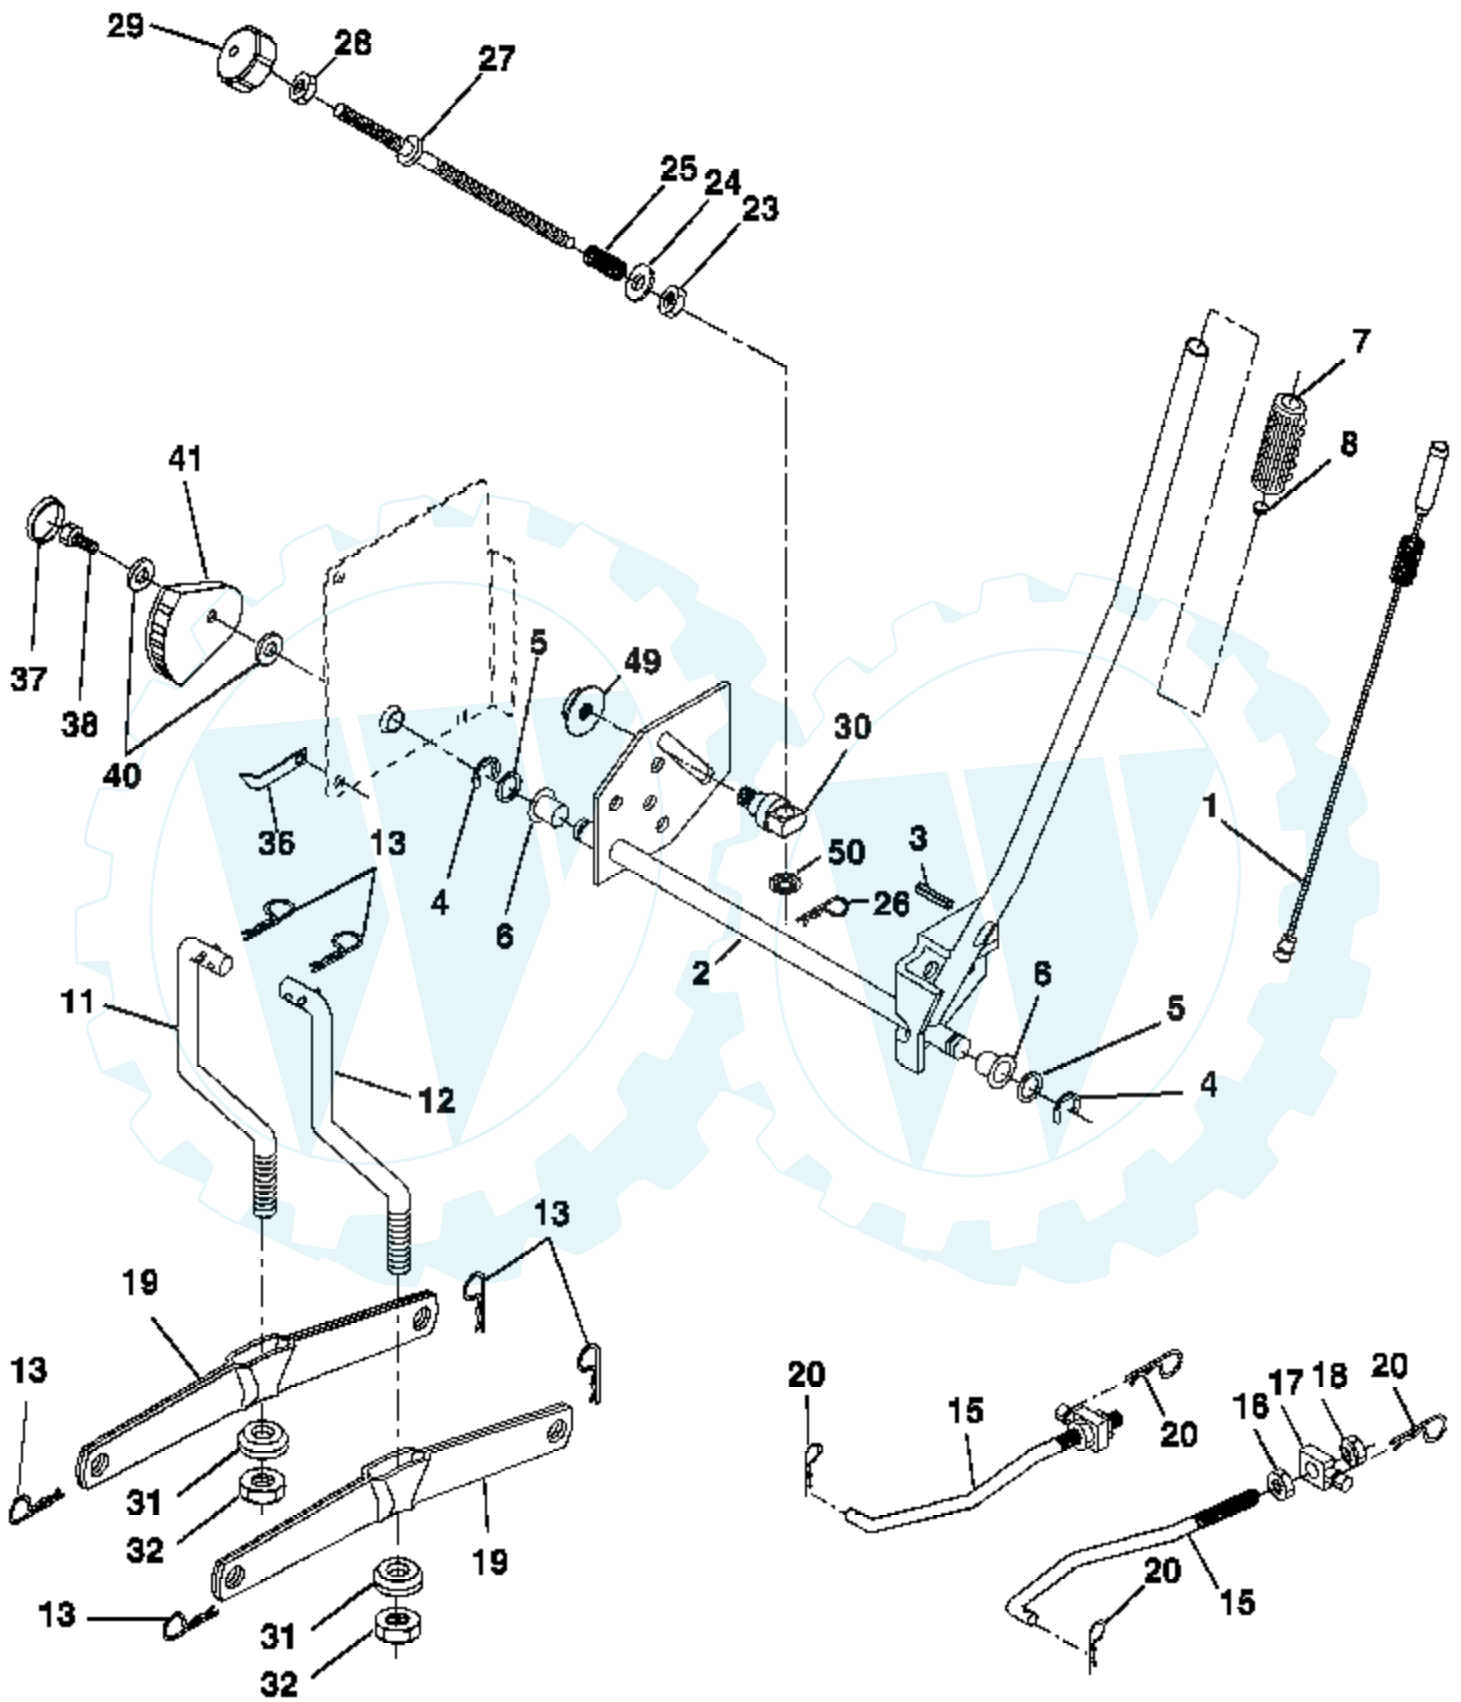

Ref #	Part Number	Qty	Description
1	159460		Wire Asm Inner/Sprg W/plunger LT
2	159471		Shaft Asm Lift RH w/Inf
3	105767X		Pin Groove 1 500 Zinc
4	12000002		E Ring #5133-62
5	19211621		Washer 21/32 X 1 X 21 Ga
6	120183X		Bearing Nylon Blk 629 Id
7	125631X		Grip Handle
8	170770		Button Plunger Yellow
11	139865		Link Lift LH Fixed Length
12	139866		Link Lift RH Fixed Length
13	4939M		Retainer Spring
15	173288		Link Front
16	73350800		Nut Jam Hex 1/2-13 Unc
17	173689		Trunnion Blk Zinc
18	73800800		Nut Lock w/Wsh 1/2-13 Unc
19	139868		Arm Suspension Rear
20	163552		Retainer Spring
23	110807X		Nut Special
24	19131016		Washer 13/32 X 5/8 X 16 Ga
25	2876H		Spring 2-1/8"
26	169484		Retainer Clip
27	126971X		Rod Adj Lift Zinc 7.49 Wrk Lg
28	73350600		Nut Hex Jam 3/8-16 Unc
29	138057		Knob Inf 3/8-16 Unc Blk W/sym
30	150233		Trunnion Infin Height
31	169865		Bearing Pvt Lift
32	73540600		Nut Crownlock 3/8 - 24
36	155097		Pointer Height Indicator
37	123935X		Plug Hole Blk 1.485/1.515 Dia.
38	17060516		Screw Thdrol 5/16-18 x 1
40	19112410		Washer 11/32 x 1-1/2 10 Ga.
41	155098		Indicator Height STLT
49	145212		Nut Hex Flange Lock
50	110452X		Nut PUSh Phos & Oil