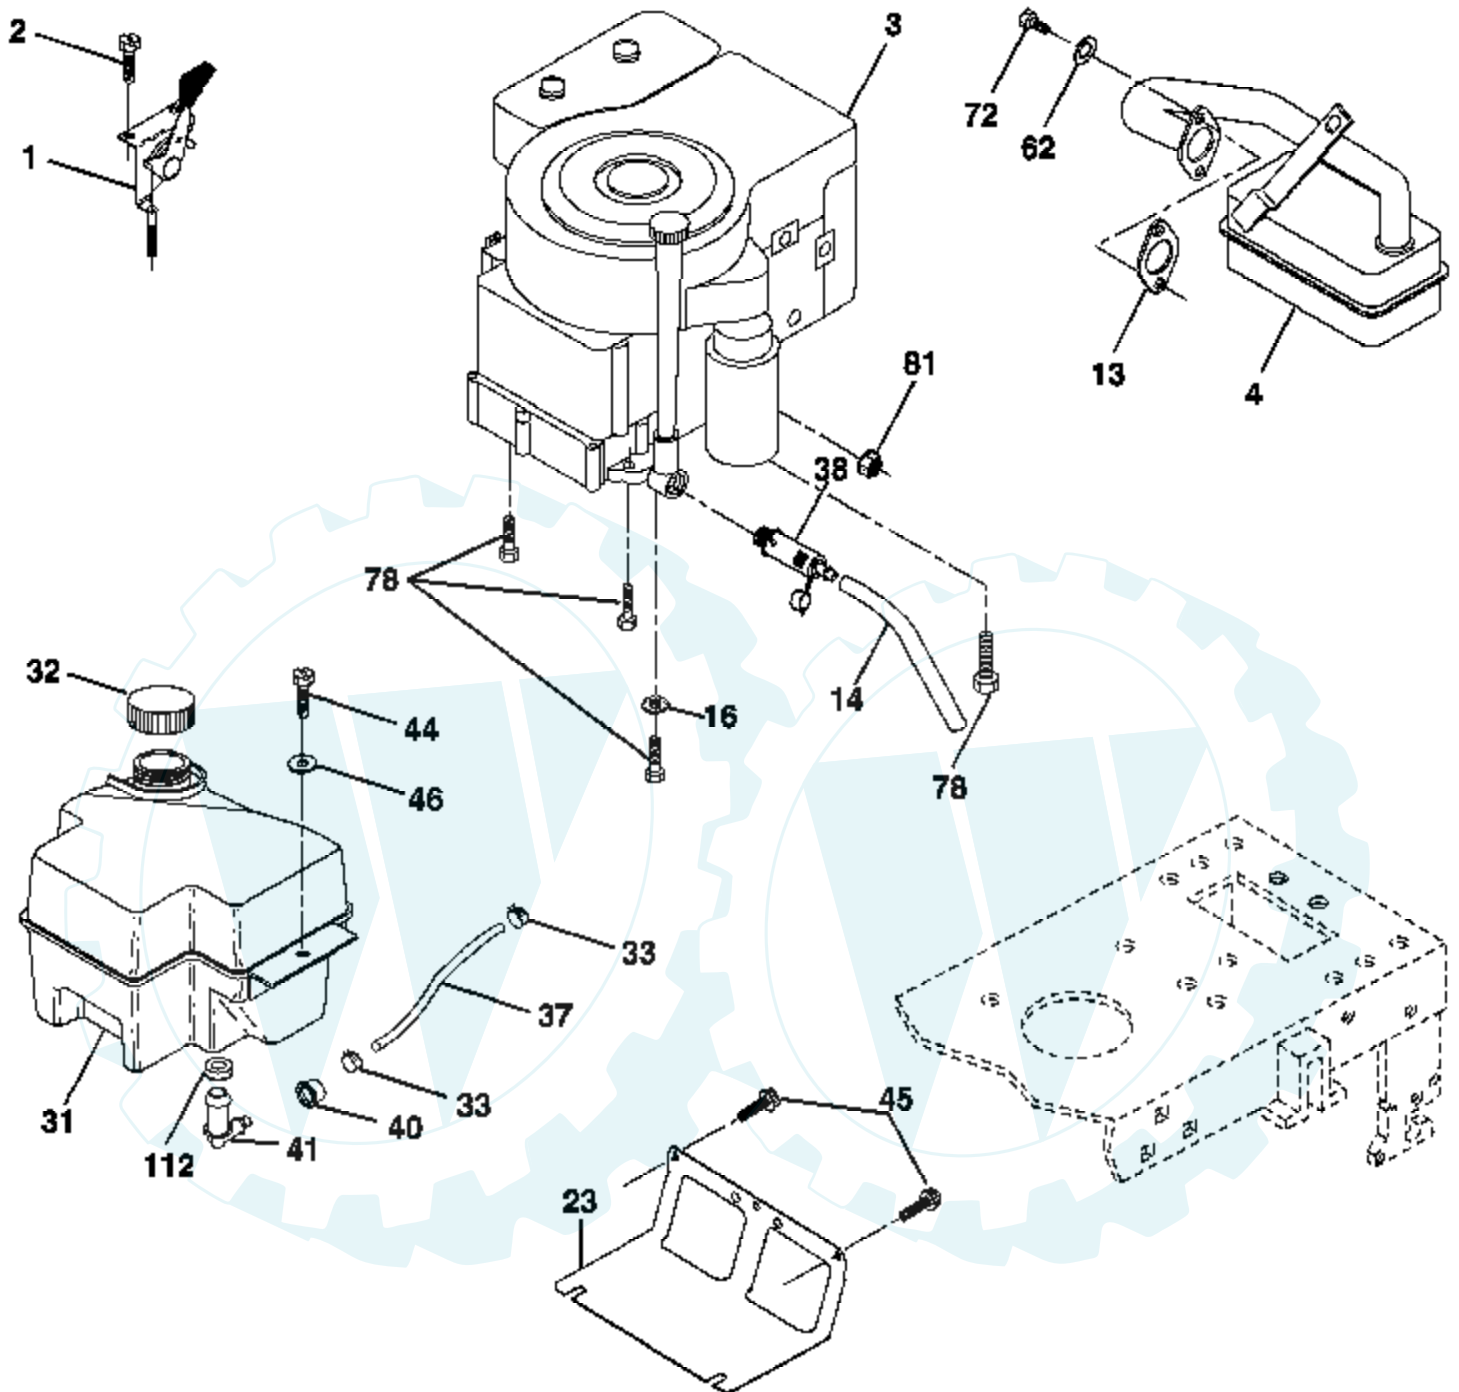

OPTIONAL EQUIPMENT
Spark Arrester

Ref #	Part Number	Qty	Description
1	170551		Control Th/ch Flag
2	17720408		Screw Hex Thd Cut 1/4-20 x 1/2
3			Engine, Briggs Model 31G777 (Order Parts From Engine Manufacturer)
4	137352		Muffler
13	165291		Gasket Eng
14	148456		Tube Drain Oil Easy
16	11050600		Washer Lock Ext Tooth 3/8
23	169837		Shield Brn/Dbr Guard
29	137180		Kit Spark Arrestor (Flat Scrn)
31	180645		Tank Fuel Front
32	140527		Cap Asm Fuel W/sym Vented
33	123487X		Clamp Hose Black
37	137040		Line Fuel 20"
38	148315		Plug Drain Oil Easy
40	124028X		Bushing Snap Nyl Blk Fuel Line
41	139277		Stem Tank Fuel
44	17670412		Screw Hexwsh Thdrol 1/4-20x3/4
45	17000612		Screw Hexwsh Thdr 3/8-16 x 3/4
46	19091416		Washer 9/32 X 7/8 X 16 Ga
62	10040500		Washer Lock Hvy Hlcl Spr 5/16
72	71070512		Screw Hex Hd Cap 5/16-18 x 3/4
78	17060620		Screw 3/8-16x1-1/4
81	73510400		Nut Keps Hex 1/4-20 UNC
112	3645J		Bushing