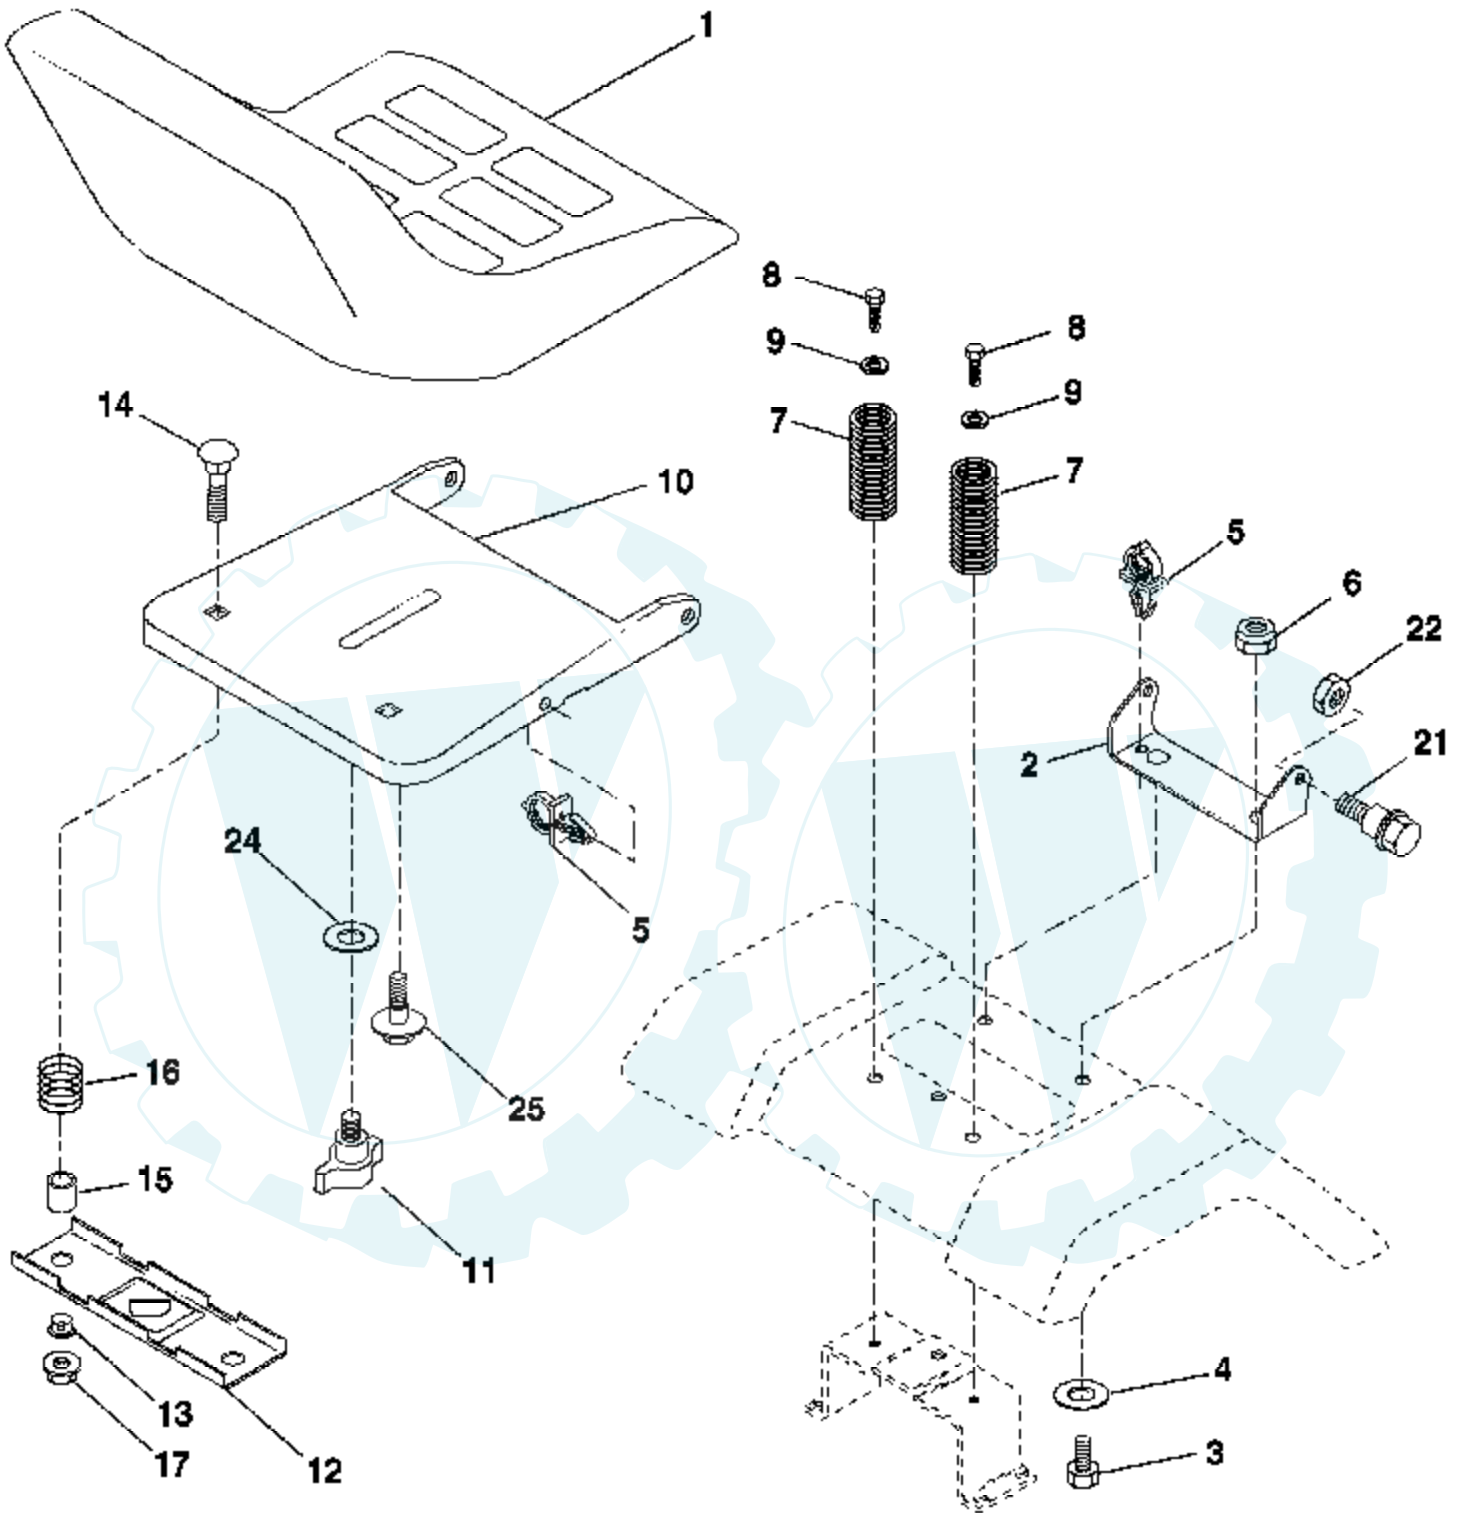

IGNITION SWITCH

POSITION	CIRCUIT	"MAKE"
OFF	M+G+A1	NONE
RUN/LIGHT	B+A1	A2+L
RUN	B+A1	NONE
START	B + S + A1	NONE

WIRING INSULATED CLIPS

NOTE: IF WIRING INSULATED CLIPS WERE REMOVED FOR SERVICING OF UNIT, THEY SHOULD BE REPLACED TO PROPERLY SECURE YOUR WIRING.

Der Ersatzteilspezialist im Internet.

NON-REMOVABLE CONNECTIONS

REMOVABLE CONNECTIONS

Ref #	Part Number	Qty	Description
1	171683		Seat
2	140551		Bracket Pivot Seat 8 720
3	71110616		Bolt Fin Hex 3/8-16 Unc X 1
4	19131610		Washer 13/32 X 1 X 10 Ga
5	145006		Clip Push-In
6	73800600		Nut Hex w/Ins. 3/8-16 Unc
7	124181X		Spring Seat Cprsn 2 250 Blk Zi
8	17000616		Screw 3/8-16 X 1.5
9	19131614		Washer 13/32 X 1 X 14 Ga.
10	182493		Pan Seat
11	166369		Knob Seat
12	121246X		Bracket Mounting Switch
13	121248X		Bushing Snap Blk Nyl 50 Id
14	72050412		Bolt Rdhd Sqnk 1/4-20x1-1/2
15	134300		Spacer Split 28 x 88
16	121250X		Spring Cprsn
17	123976X		Nut Lock 1/4 Lge Flg Gr 5 Zinc
21	171852		Bolt Shoulder 5/16-18 Unc
22	73800500		Nut Hex Lock W/Ins 5/16-18
24	19171912		Washer 17/32 X 1-3/16 X 12 Ga.
25	127018X		Bolt Shoulder 5/16-18 X 62