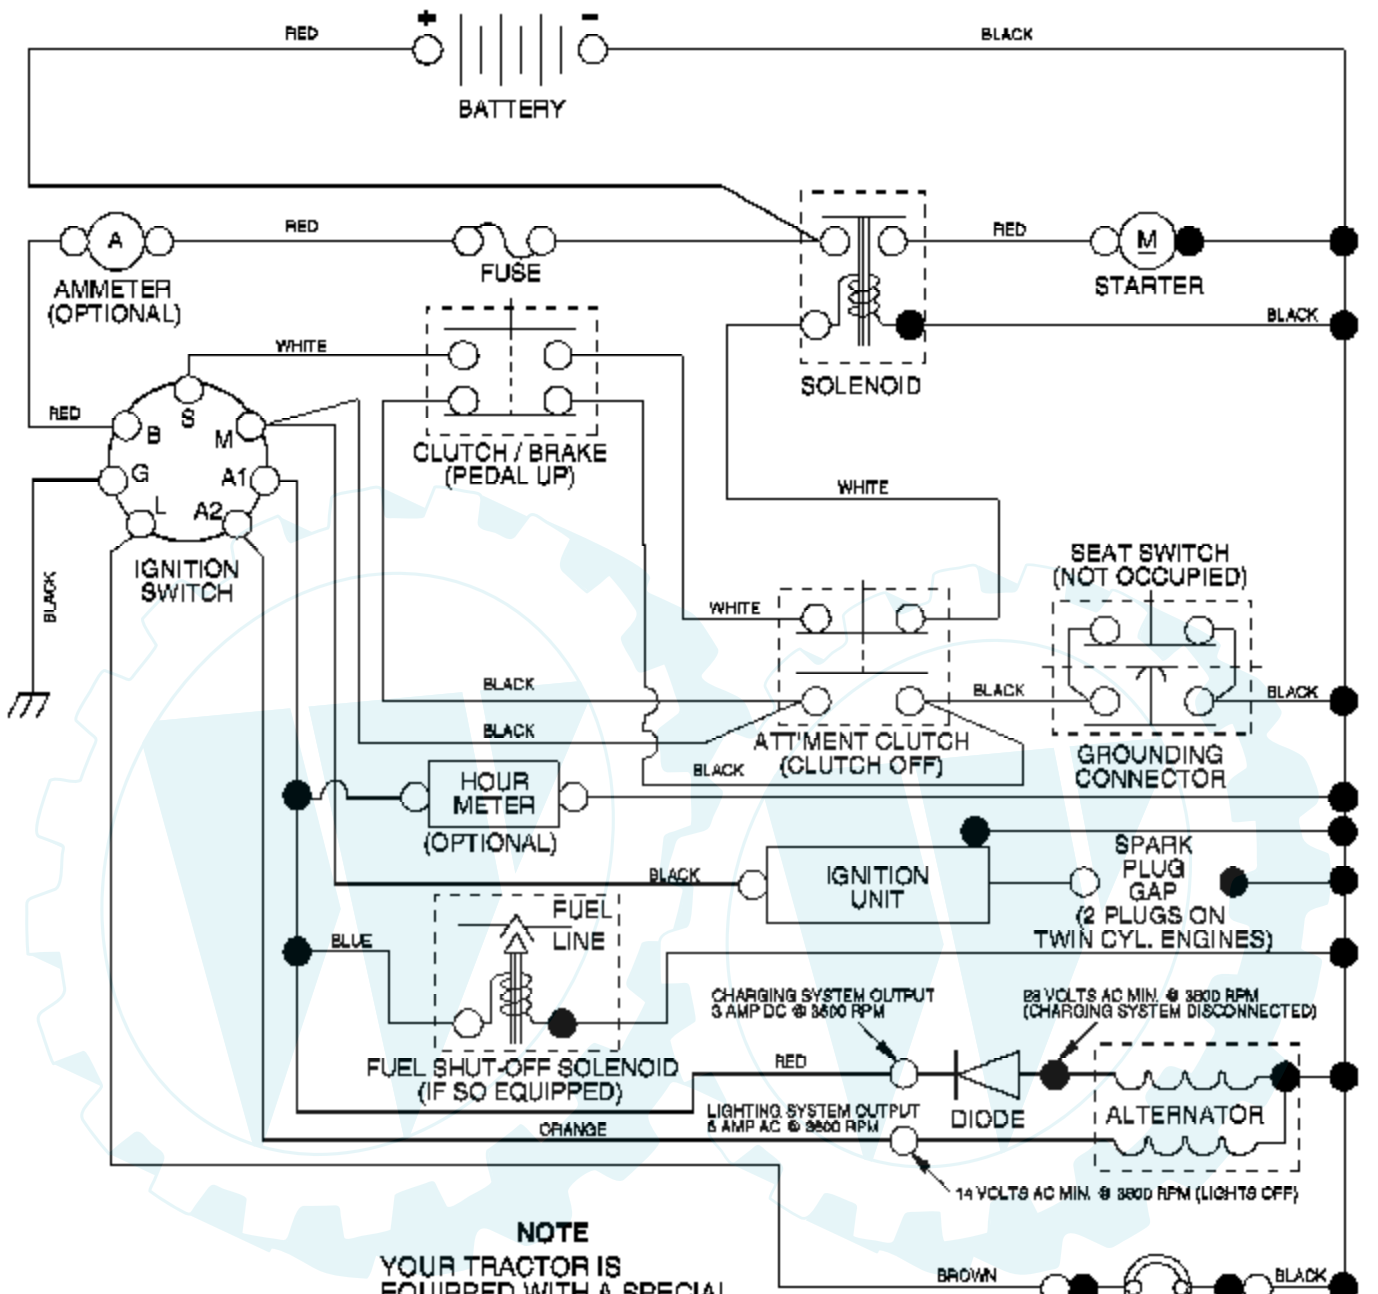

NOTE

YOUR TRACTOR IS EQUIPPED WITH A SPECIAL ALTERNATOR SYSTEM. THE LIGHTS ARE NOT CONNECTED TO THE BATTERY, BUT HAVE THEIR OWN ELECTRICAL SOURCE. BECAUSE OF THIS, THE BRIGHTNESS OF THE LIGHTS WILL CHANGE WITH ENGINE SPEED. AT IDLE THE LIGHTS WILL DIM. AS THE ENGINE IS SPEEDED UP, THE LIGHTS WILL BECOME THEIR BRIGHTEST.