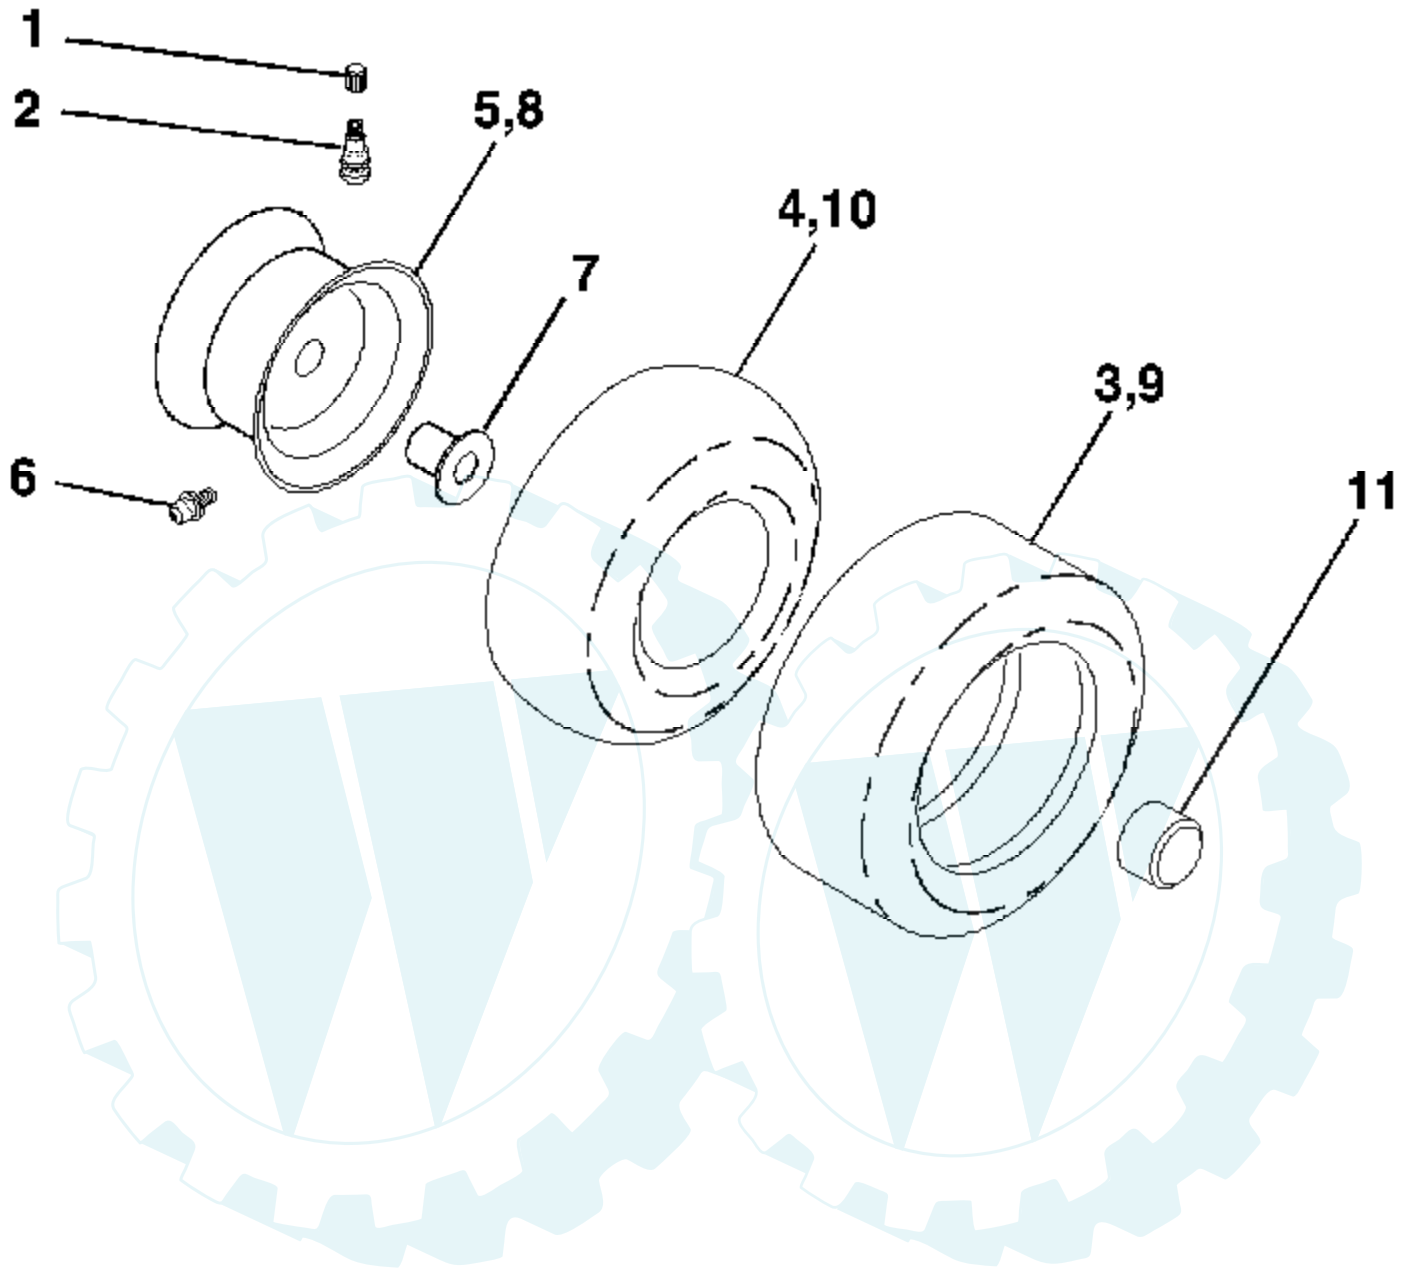

Ref #	Part Number	Qty	Description
1	59192		Cap Valve Tire
2	65139		Stem Valve
3	170455		Tire F Ts 15 X 6 0 - 6 Service
4	59904		Tube Front (Service Item Only)
5	106732X421		Rim Asm 6" front Service
6	278H		Fitting Grease (Front Wheel Only)
7	9040H		Bearing Flange (Front Wheel Only)
8	106108X421		Rim Asm 8" rear Service
9	170456		Tire R Ts 20x10-8 C Service
10	7152J		Tube Rear (Service Item Only)
11	104757X421		Cap Axle 1 50 X 1 00
	144334		Sealant, Tire (10 oz. Tube)