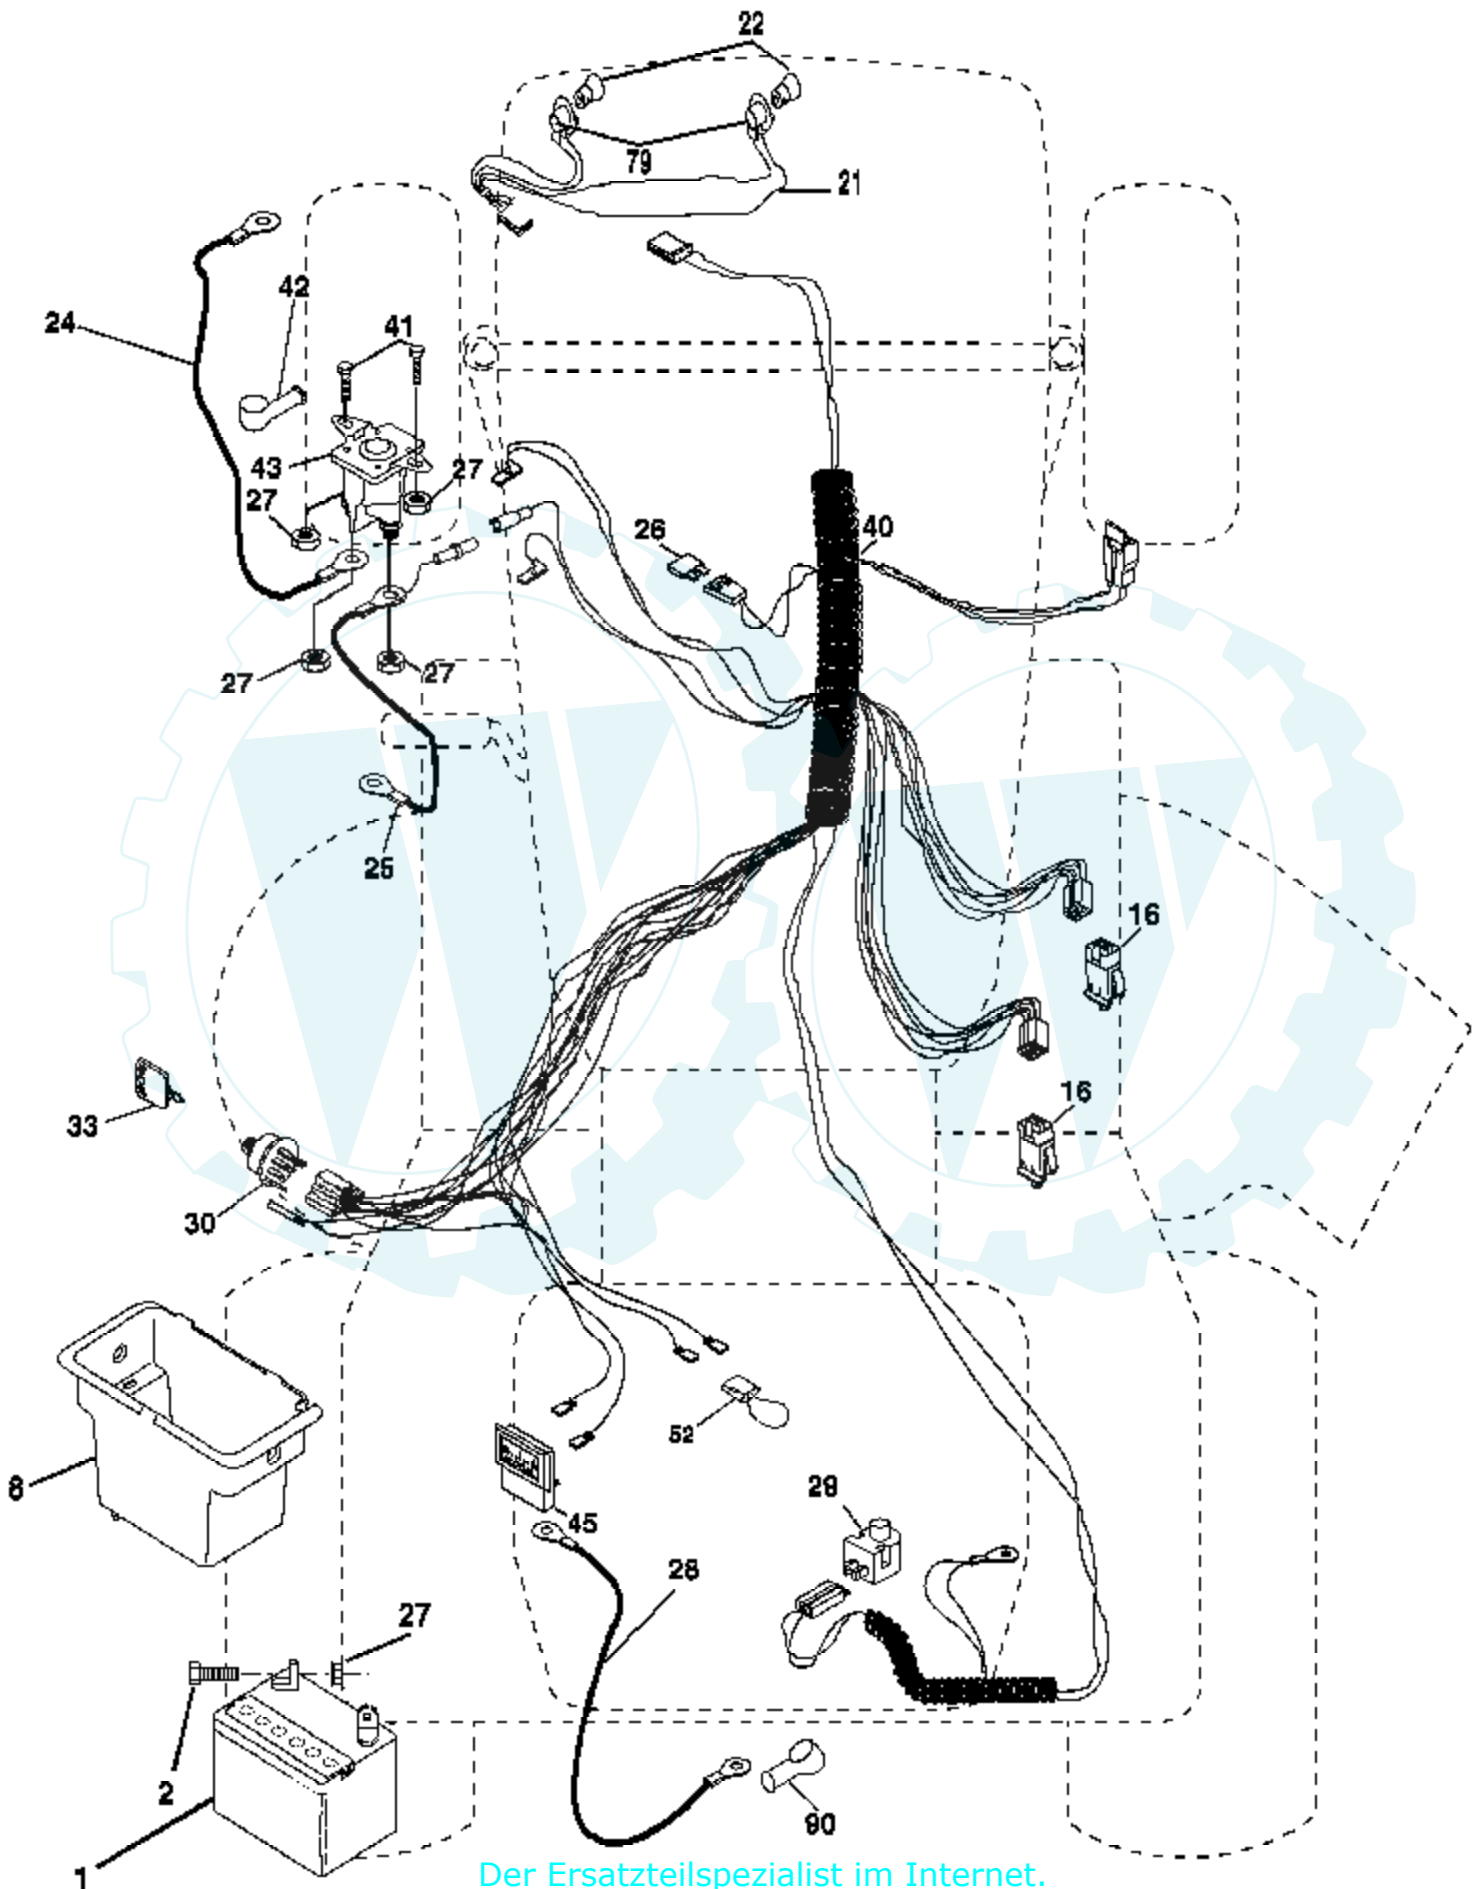

Ref #	Part Number	Qty	Description
1	163465		Battery
2	74760412		Bolt Hex Hd 1/4-20unc X 3/4
8	176689		Battery Box
16	176138		Switch Interlock Push-In
21	175685		Harness Socket Light
22	4152J		Bulb, Light # 1156
24	4799J		Cable Battery
25	146147		Cable Battery 6 Ga Red w/16 wire
26	175158		Fuse
27	73510400		Nut Keps Hex 1/4-20 Unc
28	4207J		Cable Ground 6ga 12 black
29	121305X		Switch Plunger Nc Gray
30	175566		Switch Ign
33	140401		Key Ign Molded Generic
40	179720		Harness Ign
41	71110408		Bolt Fin Hex 1/4-20unc x 1/2
42	131563		Cover Terminal Red
43	178861		Solenoid
45	121433X		Ammeter Rectangular
52	141940		Protection Loop
79			UNKNOWN
90	180449		Cover Terminal