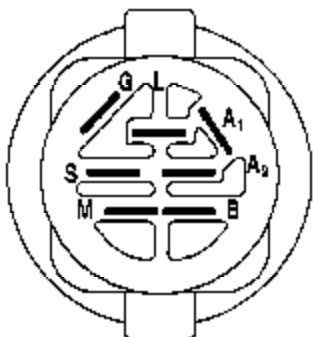

IGNITION SWITCH

POSITION	CIRCUIT	"MAKE"
OFF	M+G+A1	NONE
RUN/LIGHT	B+A1	A2+L
RUN	B+A1	NONE
START	B + S + A1	NONE

WIRING INSULATED CLIPS

NOTE: IF WIRING INSULATED CLIPS WERE REMOVED FOR SERVICING OF UNIT, THEY SHOULD BE REPLACED TO PROPERLY SECURE YOUR WIRING.

Der Ersatzteilspezialist im Internet.

NON-REMOVABLE CONNECTIONS

REMOVABLE CONNECTIONS