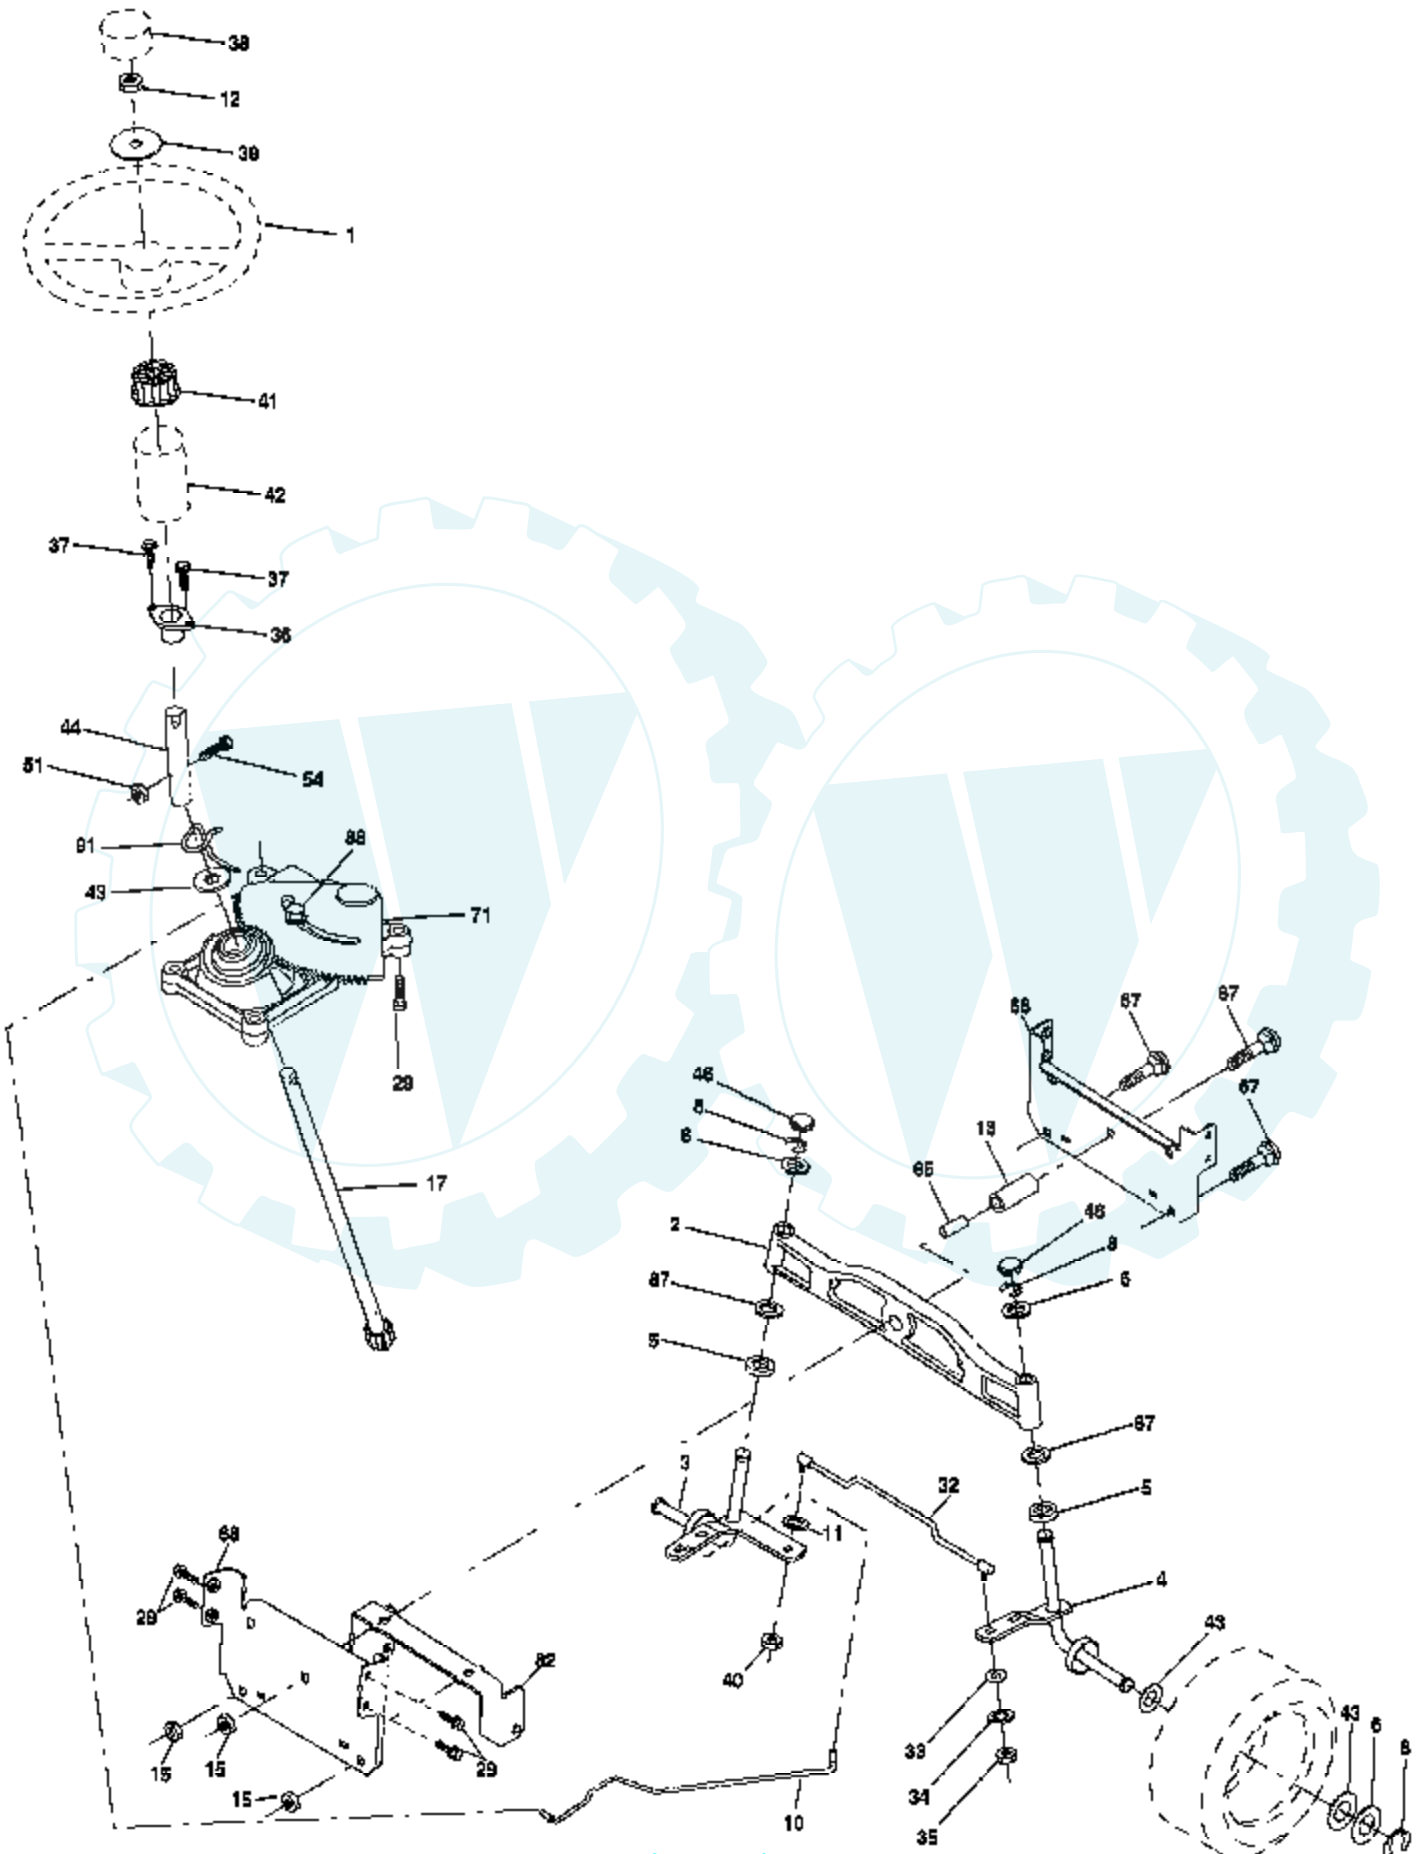

Der Ersatzteilspezialist im Internet.

NON-REMOVABLE CONNECTIONS

REMOVABLE CONNECTIONS

Ref #	Part Number	Qty	Description
1	171683		Seat
2	140551		Bracket Pivot Seat 8 720
3	71110616		Bolt Fin Hex 3/8-16 Unc X 1
4	19131610		Washer 13/32 X 1 X 10 Ga
5	145006		Clip Push-In
6	73800600		Nut Hex w/Ins. 3/8-16 Unc
7	124181X		Spring Seat Cprsn 2 250 Blk Zi
8	17000616		Screw 3/8-16 X 1.5
9	19131614		Washer 13/32 X 1 X 14 Ga.
10	182493		Pan Seat
11	166369		Knob Seat
12	121246X		Bracket Mounting Switch
13	121248X		Bushing Snap Blk Nyl 50 Id
14	72050412		Bolt Rdhd Sqnk 1/4-20x1-1/2
15	134300		Spacer Split 28 x 88
16	121250X		Spring Cprsn
17	123976X		Nut Lock 1/4 Lge Flg Gr 5 Zinc
21	171852		Bolt Shoulder 5/16-18 Unc
22	73800500		Nut Hex Lock W/Ins 5/16-18
24	19171912		Washer 17/32 X 1-3/16 X 12 Ga.
25	127018X		Bolt Shoulder 5/16-18 X 62

Ref #	Part Number	Qty	Description
1	59192		Cap Valve Tire
2	65139		Stem Valve
3	170455		Tire F Ts 15 X 6 0 - 6 Service
4	59904		Tube Front (Service Item Only)
5	106732X421		Rim Asm 6" front Service
6	278H		Fitting Grease (Front Wheel Only)
7	9040H		Bearing Flange (Front Wheel Only)
8	106108X421		Rim Asm 8" rear Service
9	170456		Tire R Ts 20x10-8 C Service
10	7152J		Tube Rear (Service Item Only)
11	104757X421		Cap Axle 1 50 X 1 00
	144334		Sealant, Tire (10 oz. Tube)