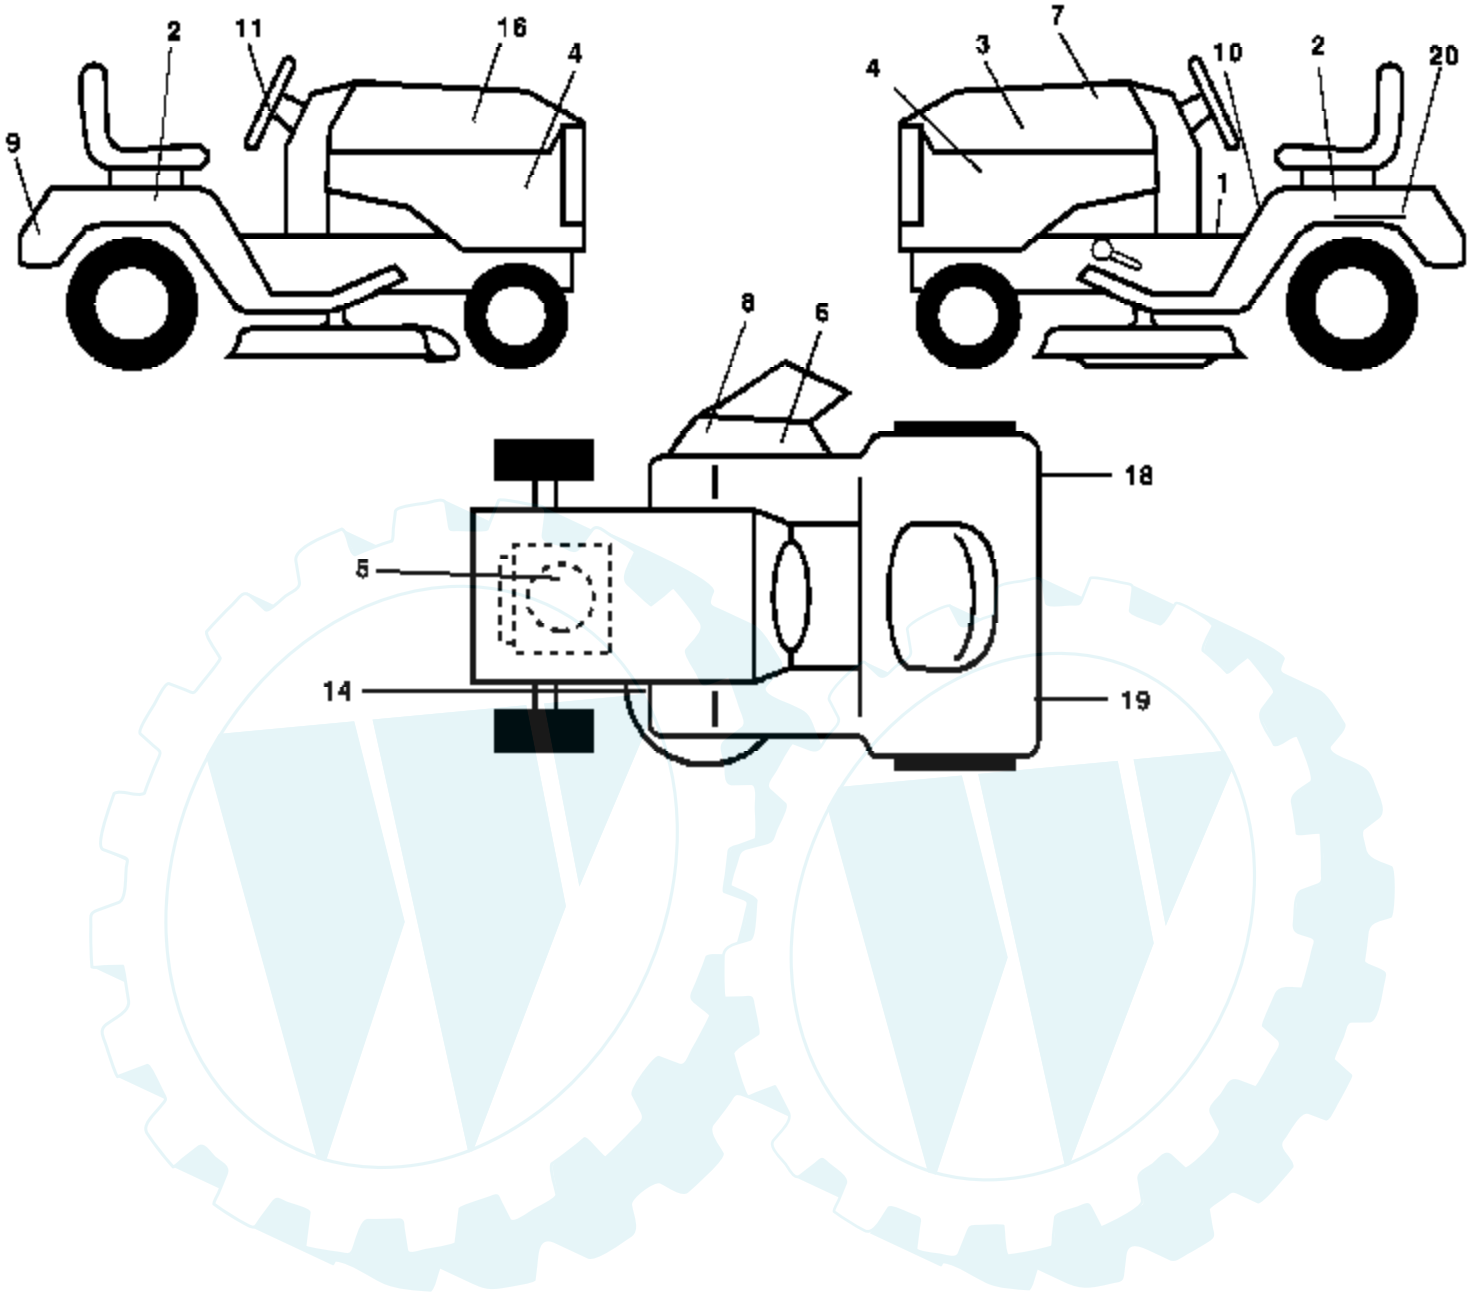

Ref #	Part Number	Qty	Description
1	157032		Decal Oper
2	176303		Decal Fender Side
3	176308		Decal Hood LH
4	178206		Decal Side Panel Logo
5	180436		Decal HP Engine
6	179128		Decal Deck "B" 42"
7	180891		Decal Repl. Parts
8	170563		Decal Warning Multi-Language
9	172740		Decal Fender Logo
10	157140		Decal Fender Danger E/F
11	172743		Decal Ins Strg Whl
14	160396		Decal V-Belt Schematic
16	176307		Decal Hood Rh
18	173587		Decal Fender Reflector RH
19	173589		Decal Fender Reflector LH
20	145005		Decal Bat Dan/Psn
	179768X428		Pad Footrest LH
	179769X428		Pad Footrest RH
	138311		Decal Handle Lft Height Adjust
	169210		Decal By Pass
	183041		Manual Owner's (English)
	183042		Manual Owner's (French)