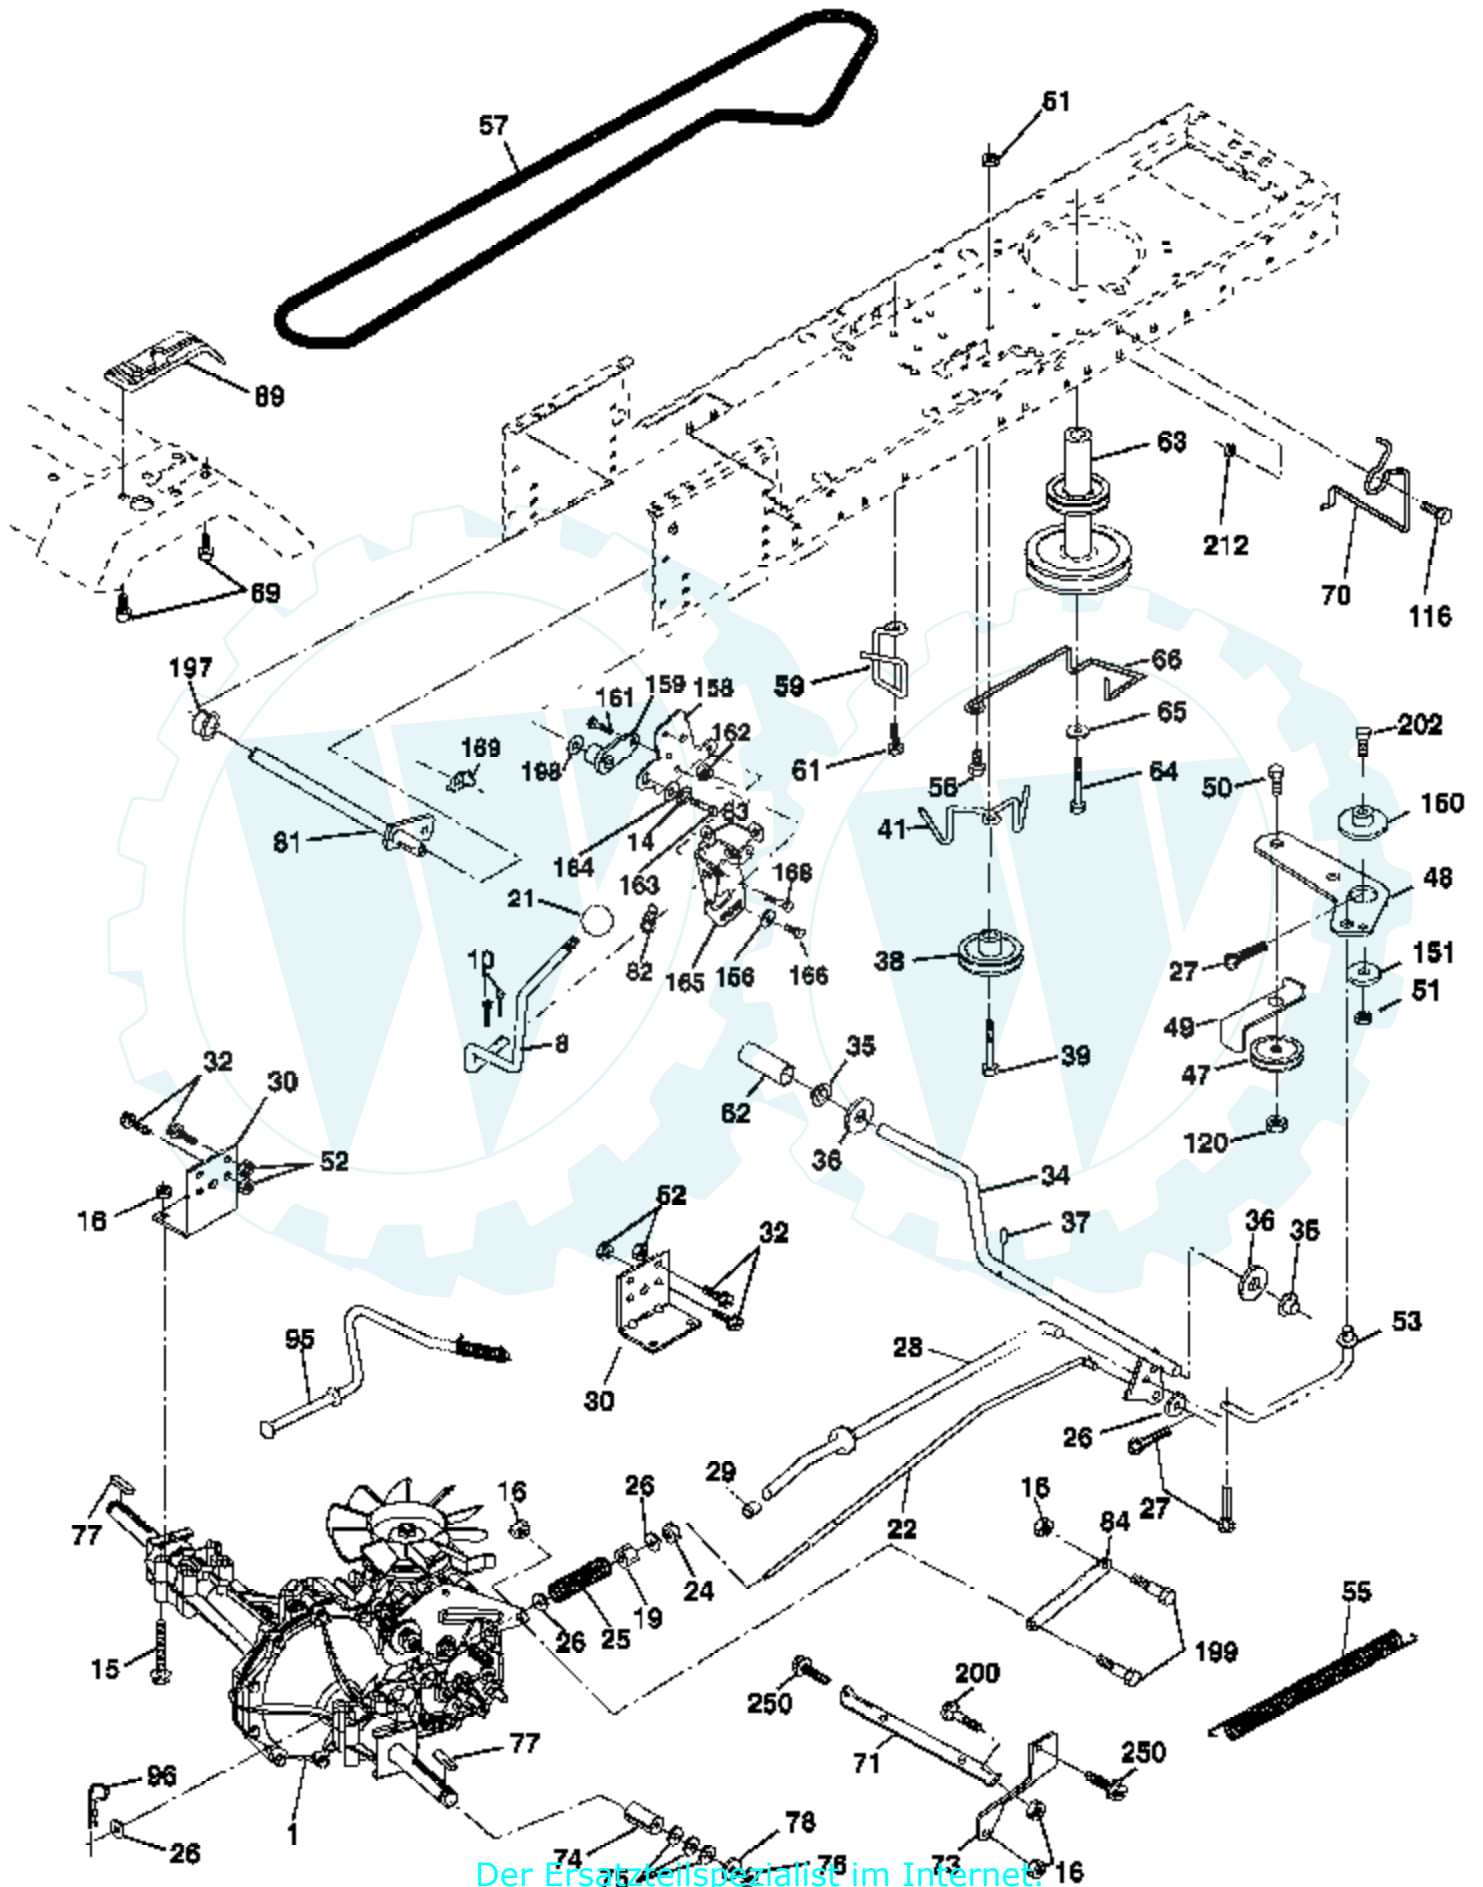

Ref #	Part Number	Qty	Description
1			Transaxle Hydro Gear 314-0510 (Order Parts From Transaxle Manufacturer)
8	165619		Rod Shift Hydro LT
10	76020416		Pin Cotter 1/8 x 1 CAD
14	10040400		Washer Lock Hvy Helical
15	74490544		Bolt, Hex FLGHD 5/16-18 Gr. 5
16	73800500		Nut Lock Hex W/Ins 5/16-18 Unc P
19	73800600		Nut Lock Hex W/Wsh 3/8-16 Unc
21	140845		Knob, Round 1/2-13
22	169498		Rod, Brake Hydro
24	73350600		Nut
25	106888X		Spring, Brake Rod
26	19131316		Washer
27	76020412		Pin Cotter 1/8 x 3/4 CAD.
28	175765		Rod, Parking Brake
29	71673		Cap, Parking Brake
30	169592		Bracket, Transaxle
32	74760512		Bolt Hex Hd 5/16-18 Unc x 3/4
34	175578		Shaft, Foot Pedal
35	120183X		Bearing, Nylon
36	19211616		Washer
37	1572H		Pin, Roll
38	179114		Pulley, Flat Composite
39	74760648		Bolt Fin Hex 3/8-16 x 3
41	175556		Keeper, Belt Idler
47	127783		Pulley, Idler, V-Groove
48	154407		Bellcrank Clutch Grnd Drv STL
49	123205X		Retainer, Belt
50	74760624		Bolt
51	73680600		Nut Crownlock 3/8-16 UNC
52	73680500		Nut Crownlock 5/16-18 UNC
53	105710X		Link, Clutch
55	105709X		Spring, Return, Clutch
56	17060620		Screw 3/8-16 x 1-1/4
57	140294		V-Belt, Ground Drive
59	169691		Keeper, Center Span
61	17120614		Screw 3/8-16 x .875
62	8883R		Cover, Pedal
63	175410		Pulley, Engine
64	71170764		Bolt, Hex
65	10040700		Washer
66	154778		Keeper Belt Engine
69	142432		Screw
70	134683		Guide Belt
71	169183		Strap Torque Lh Hydro
73	169182		Strap Torque Rh Hydro
74	137057		Spacer, Axle
75	121749X		Washer 25/32 x 1-1/4 x 16 Gauge
76	12000001		E-Ring
77	123583X		Key, Square
78	121748X		Washer 25/32 x 1-5/8 x 16 Gauge
81	165596		Shaft Asm. Cross Hydro
82	123782X		Spring Torsion T/A
83	19171216		Washer 17/32 x 3/4 x 16 Ga.
84	169594		Link Transaxle
89	169373X428		Console, Hydro
95	170201		Control Asm Bypass Hydro