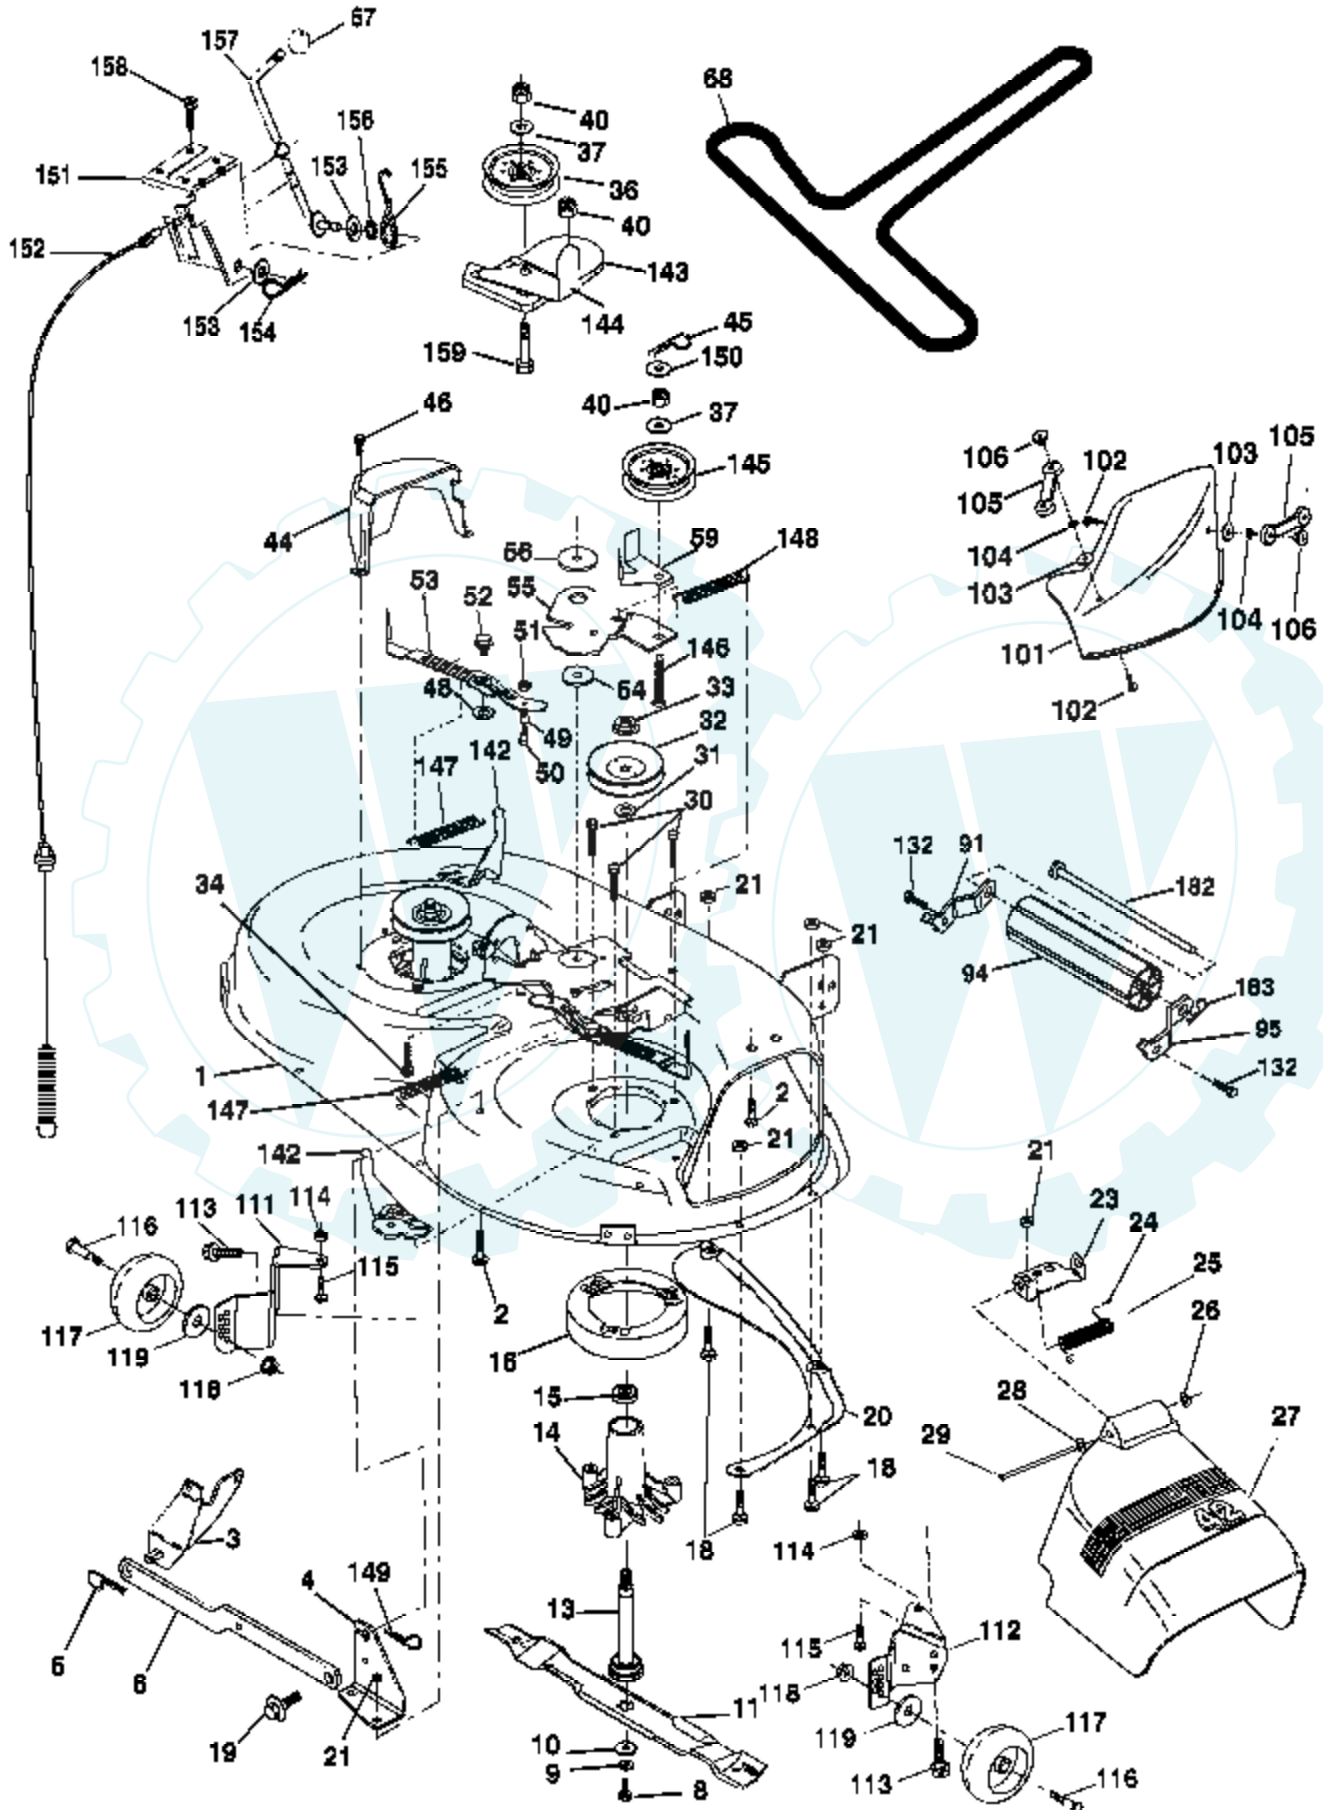

Ref #	Part Number	Qty	Description
1	165892X421		Mower Deck Assembly, 42"
2	72140506		Bolt
3	138017		Bracket Asm Fr. Sway Bar 3/42
4	165460		Bracket Asm Deck 42" Sway Bar
5	4939M		Retainer Spring
6	178024		Bar Sway Deck
8	850857		Bolt 3/8-24 x 25 Grade 8 patched
9	10030600		Washer, Lock
10	140296		Washer, Hardened
11	134149		Blade, Mulching 42"
	138498		Blade Mower 42" Hi-Lift
13	137645		Shaft Assembly, Mandrel, Vented
14	128774		Housing, Mandrel, Vented
15	110485X		Bearing, Ball, Mandrel
16	174493		Stripper, Mandrel Deck
18	72140505		Bolt, Carriage 5/16-18 x 5/8
19	132827		Bolt, Shoulder
20	159770		Baffle, Vortex
21	73680500		Nut
23	177563		Bracket, Deflector Mower 42"
24	105304X		Cap, Sleeve 80 x 112 Blk Mower
25	123713X		Spring, Torsion, Deflector 2 52
26	110452X		Nut, Push Phos & Oil
27	130968X428		Shield, Deflector 42" Blk
28	19111016		Washer 11/32 x 5/8 x 16 Gauge
29	131491		Rod, Hinge 42" 6 75 W/G
30	173984		Screw Thdrol Washer Head
31	129963		Washer, Spacer Mower Vented
32	173436		Pulley, Mandrel
33	178342		Nut, Toplock 9/16 Flange
34	72110614		Bolt
36	173438		Pulley, Idler, Flat
37	19131316		Washer 13/32 x 13/16 x 16 Gauge
40	73680600		Nut
44	140088		Guard, Mandrel, LH
45	4497H		Retainer
46	137729		Screw, Thdrol 1/4-20 x 5/8 T
48	133944		Washer, Hardened
49	174284		Roller Assembly, Cam Follower
50	131340		Bolt, Shoulder #10-24 Grade 5
51	69180		Locknut
52	139888		Bolt, Shoulder 5/16-18 UNC
53	131845		Arm Assembly, Pad, Brake
54	133943		Washer, Hardened
55	155046		Arm, Idler
56	122052X		Spacer, Retainer
59	173442		Guard TUV Idler
67	171598		Knob
68	144959		V-Belt, 42" Mower
91	180532		Bracket Asm. Noseroller LH
94	132264		Roller, Nose
95	180533		Bracket Asm. Noseroller RH
101	136420		Mulcher Cover
102	71081010		Screw
103	19061216		Washer, Flat
104	10071000		Washer, Lock
105	160793		Latch Assembly
106	2029J		Nut, Weld