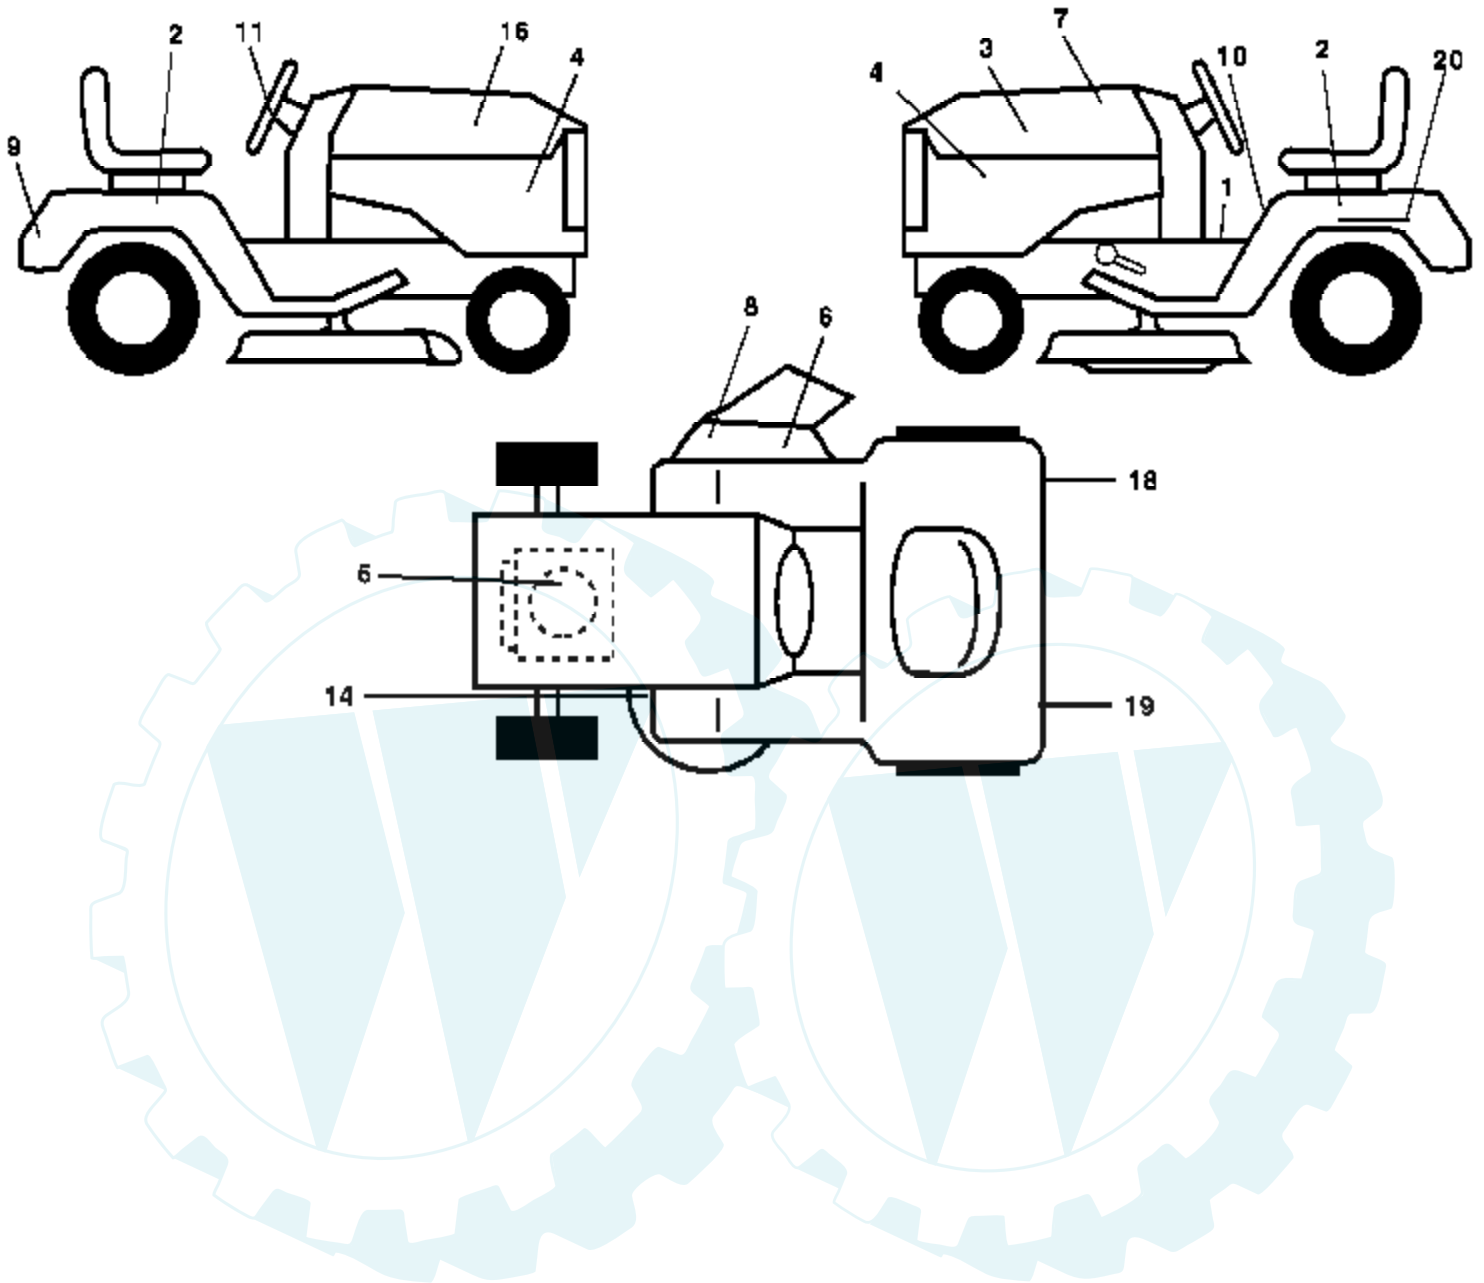

Ref #	Part Number	Qty	Description
1	157032		Decal Oper
2	176305		Decal Fender Side
3	176308		Decal Hood LH
4	178206		Decal Side Panel Logo
5	176679		Decal HP Engine
6	179128		Decal Deck "B" 42"
7	180891		Decal Repl. Parts
8	170563		Decal Warning Multi-Language
9	172740		Decal Fender Logo
10	157140		Decal Fender Danger E/F
11	172743		Decal Ins Strg Whl
14	160396		Decal V-Belt Schematic
16	176307		Decal Hood Rh
18	173587		Decal Fender Reflector RH
19	173589		Decal Fender Reflector LH
20	145005		Decal Bat Dan/Psn
	179768X428		Pad Footrest LH
	179769X428		Pad Footrest RH
	138311		Decal Handle Lft Height Adjust
	169210		Decal By Pass
	182705		Manual Owner's (English)
	182706		Manual Owner's (French)