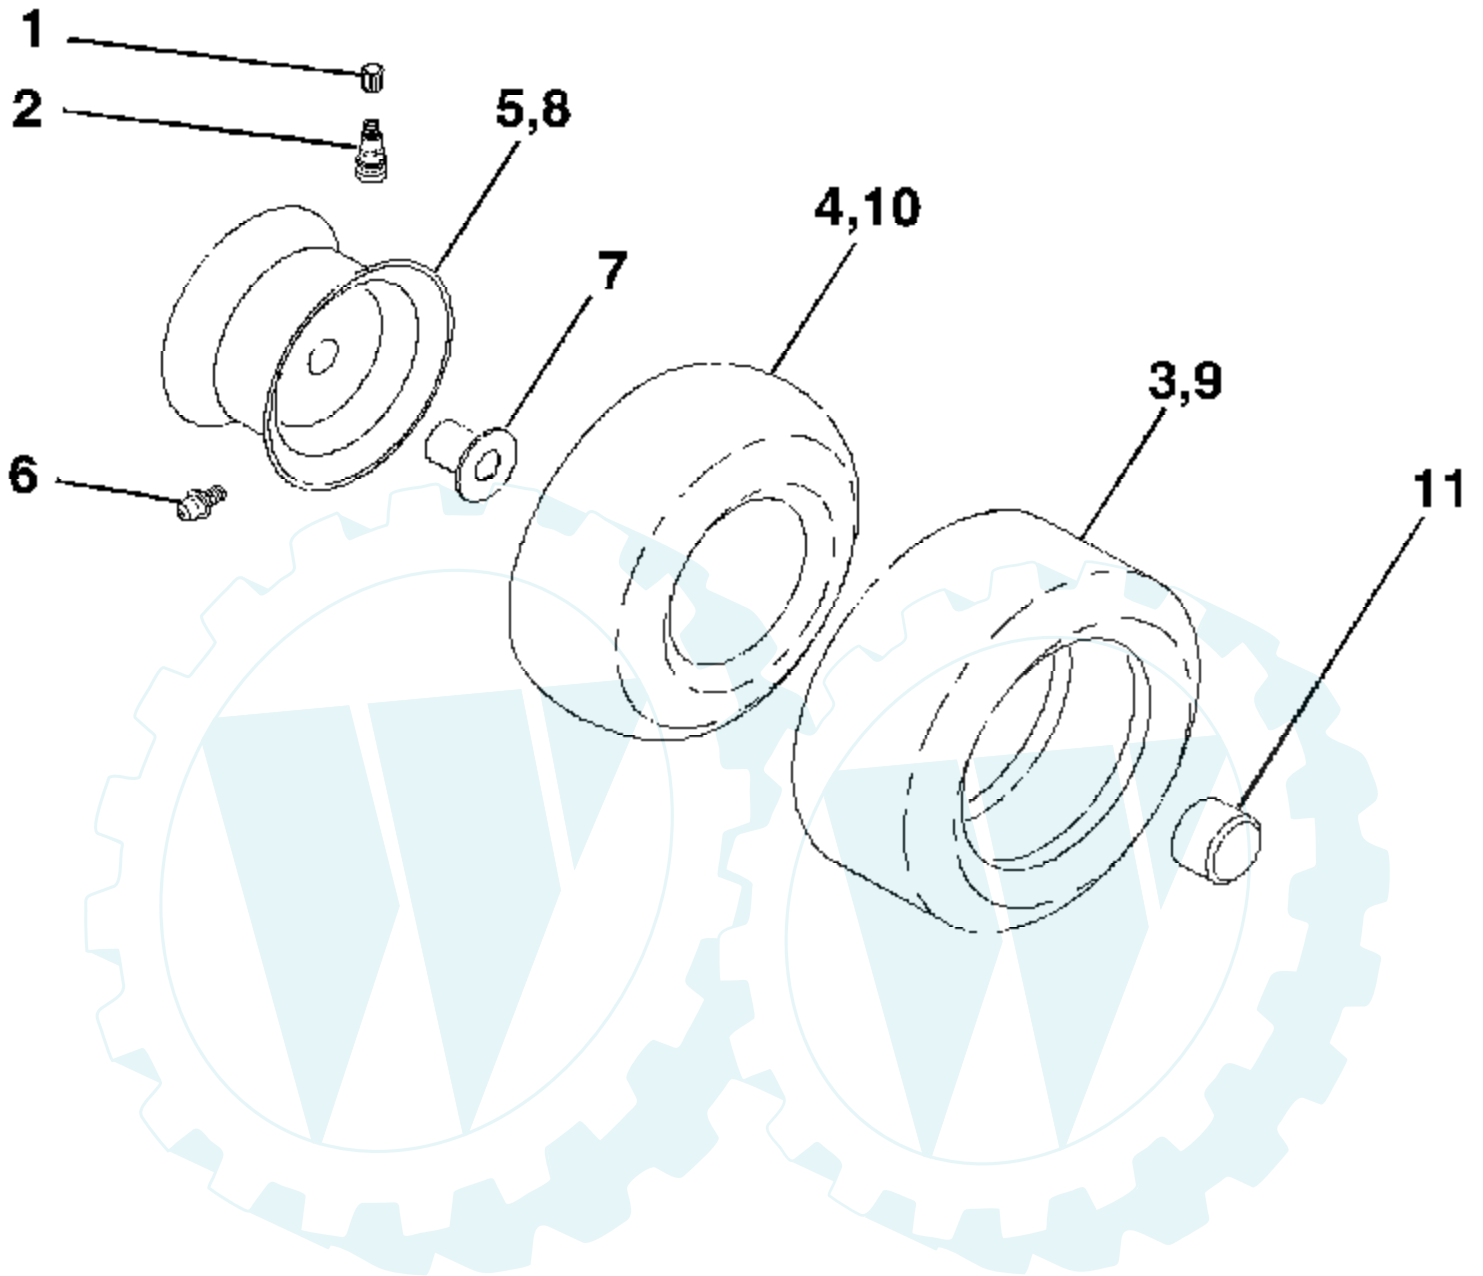

Ref #	Part Number	Qty	Description
1	59192		Cap Valve Tire
2	65139		Stem Valve
3	170455		Tire F Ts 15 X 6 0 - 6 Service
4	59904		Tube Front (Service Item Only)
5	106732X421		Rim Asm 6" front Service
6	278H		Fitting Grease (Front Wheel Only)
7	9040H		Bearing Flange (Front Wheel Only)
8	106108X421		Rim Asm 8" rear Service
9	170456		Tire R Ts 20x10-8 C Service
10	7152J		Tube Rear (Service Item Only)
11	104757X421		Cap Axle 1 50 X 1 00
	144334		Sealant, Tire (10 oz. Tube)