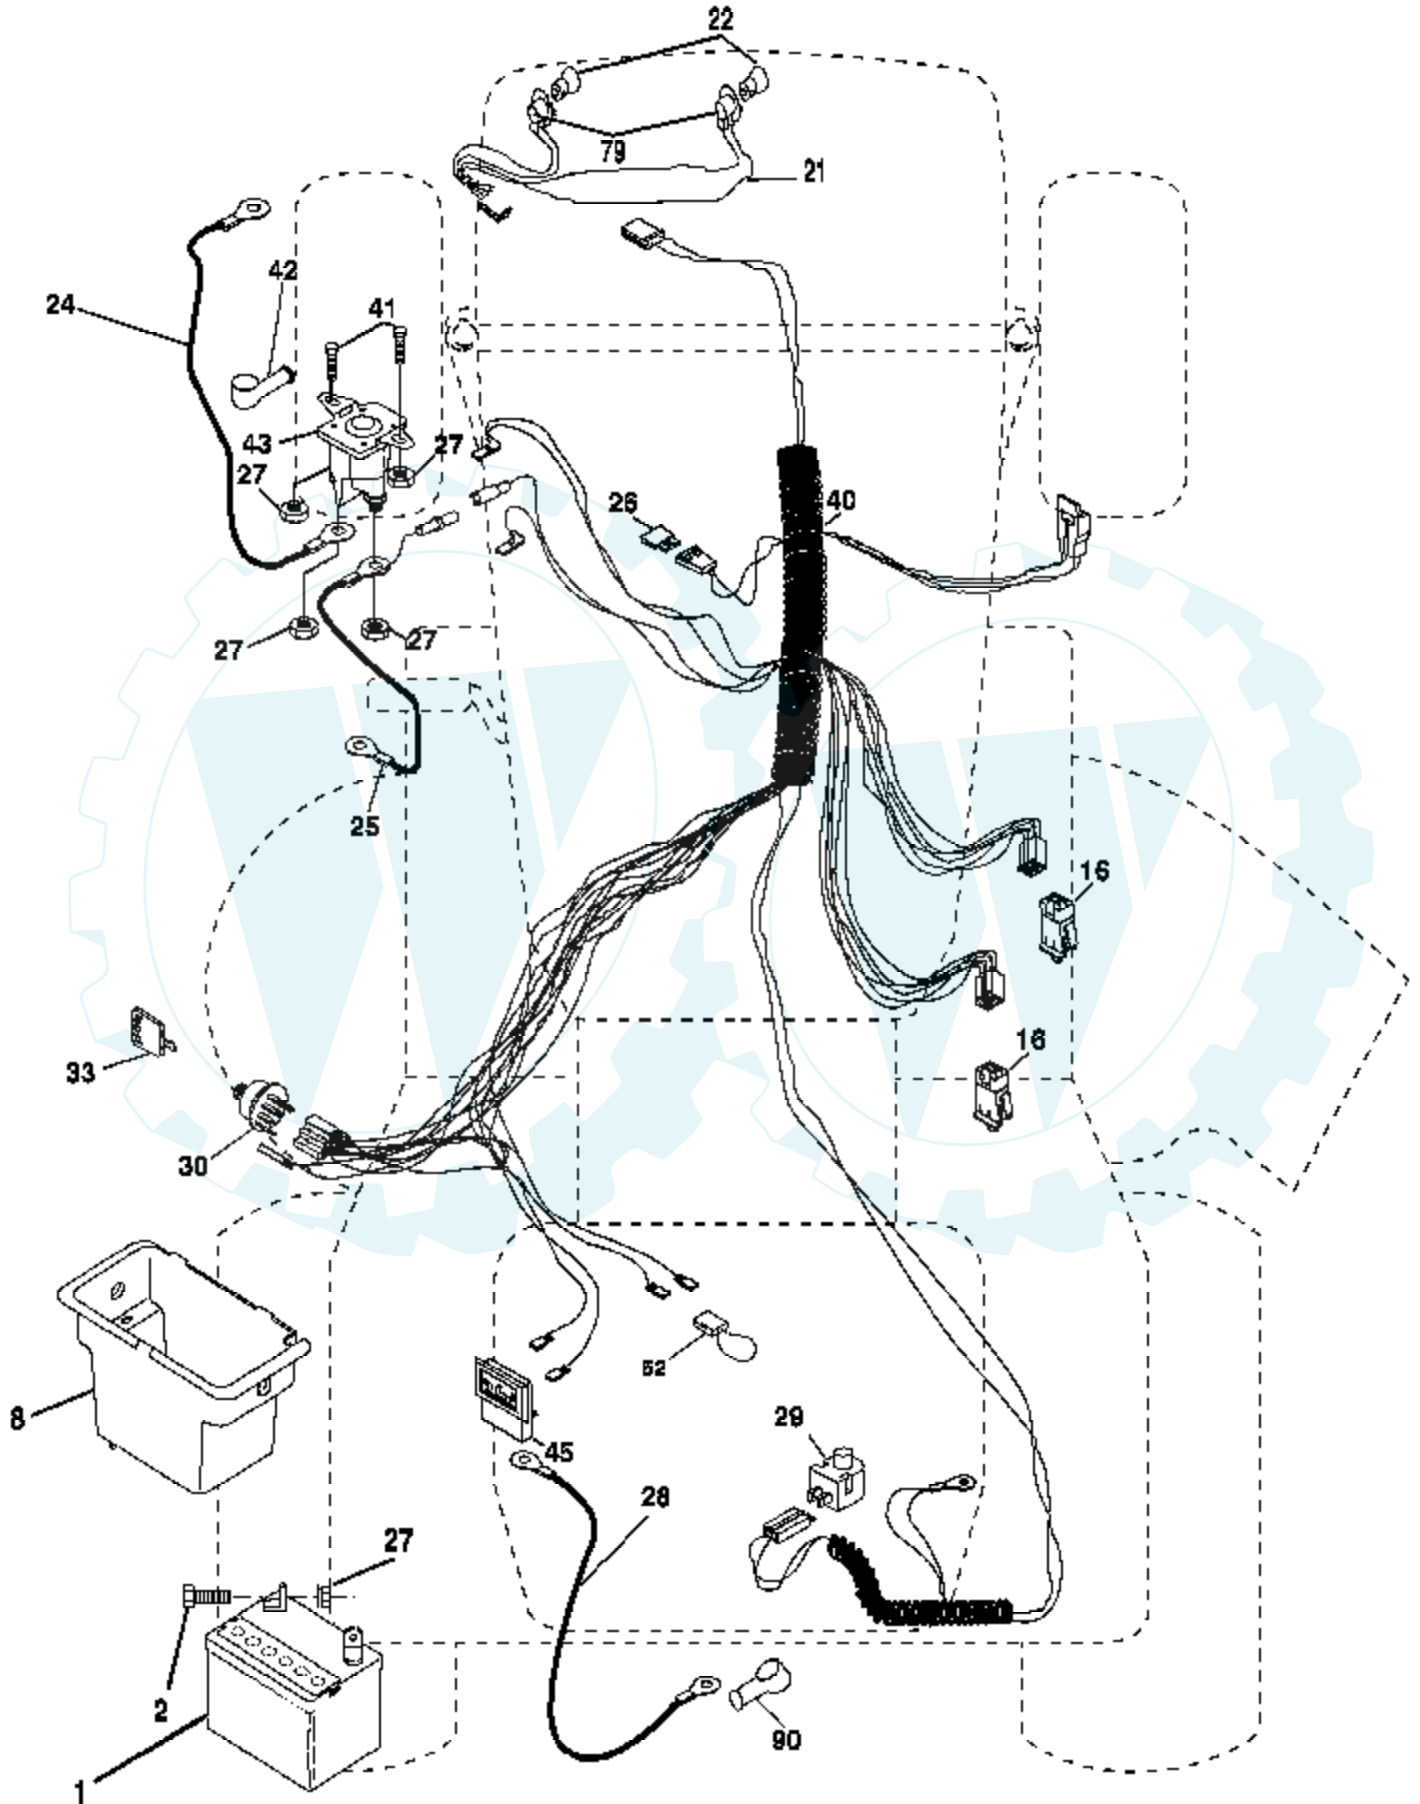

Ref #	Part Number	Qty	Description
1	163465		Battery
2	74760412		Bolt Hex Hd 1/4-20unc X 3/4
8	176689		Battery Box
16	176138		Switch Interlock Push-In
21	175685		Harness Socket Light
22	4152J		Bulb, Light # 1156
24	4799J		Cable Battery
25	146147		Cable Battery 6 Ga Red w/16 wire
26	175158		Fuse
27	73510400		Nut Keps Hex 1/4-20 Unc
28	4207J		Cable Ground 6ga 12 black
29	121305X		Switch Plunger Nc Gray
30	175566		Switch Ign
33	140401		Key Ign Molded Generic
40	179720		Harness Ign
41	71110408		Bolt Fin Hex 1/4-20uncx 1/2
42	131563		Cover Terminal Red
43	178861		Solenoid
45	121433X		Ammeter Rectangular
52	141940		Protection Loop
79			UNKNOWN
90	180449		Cover Terminal