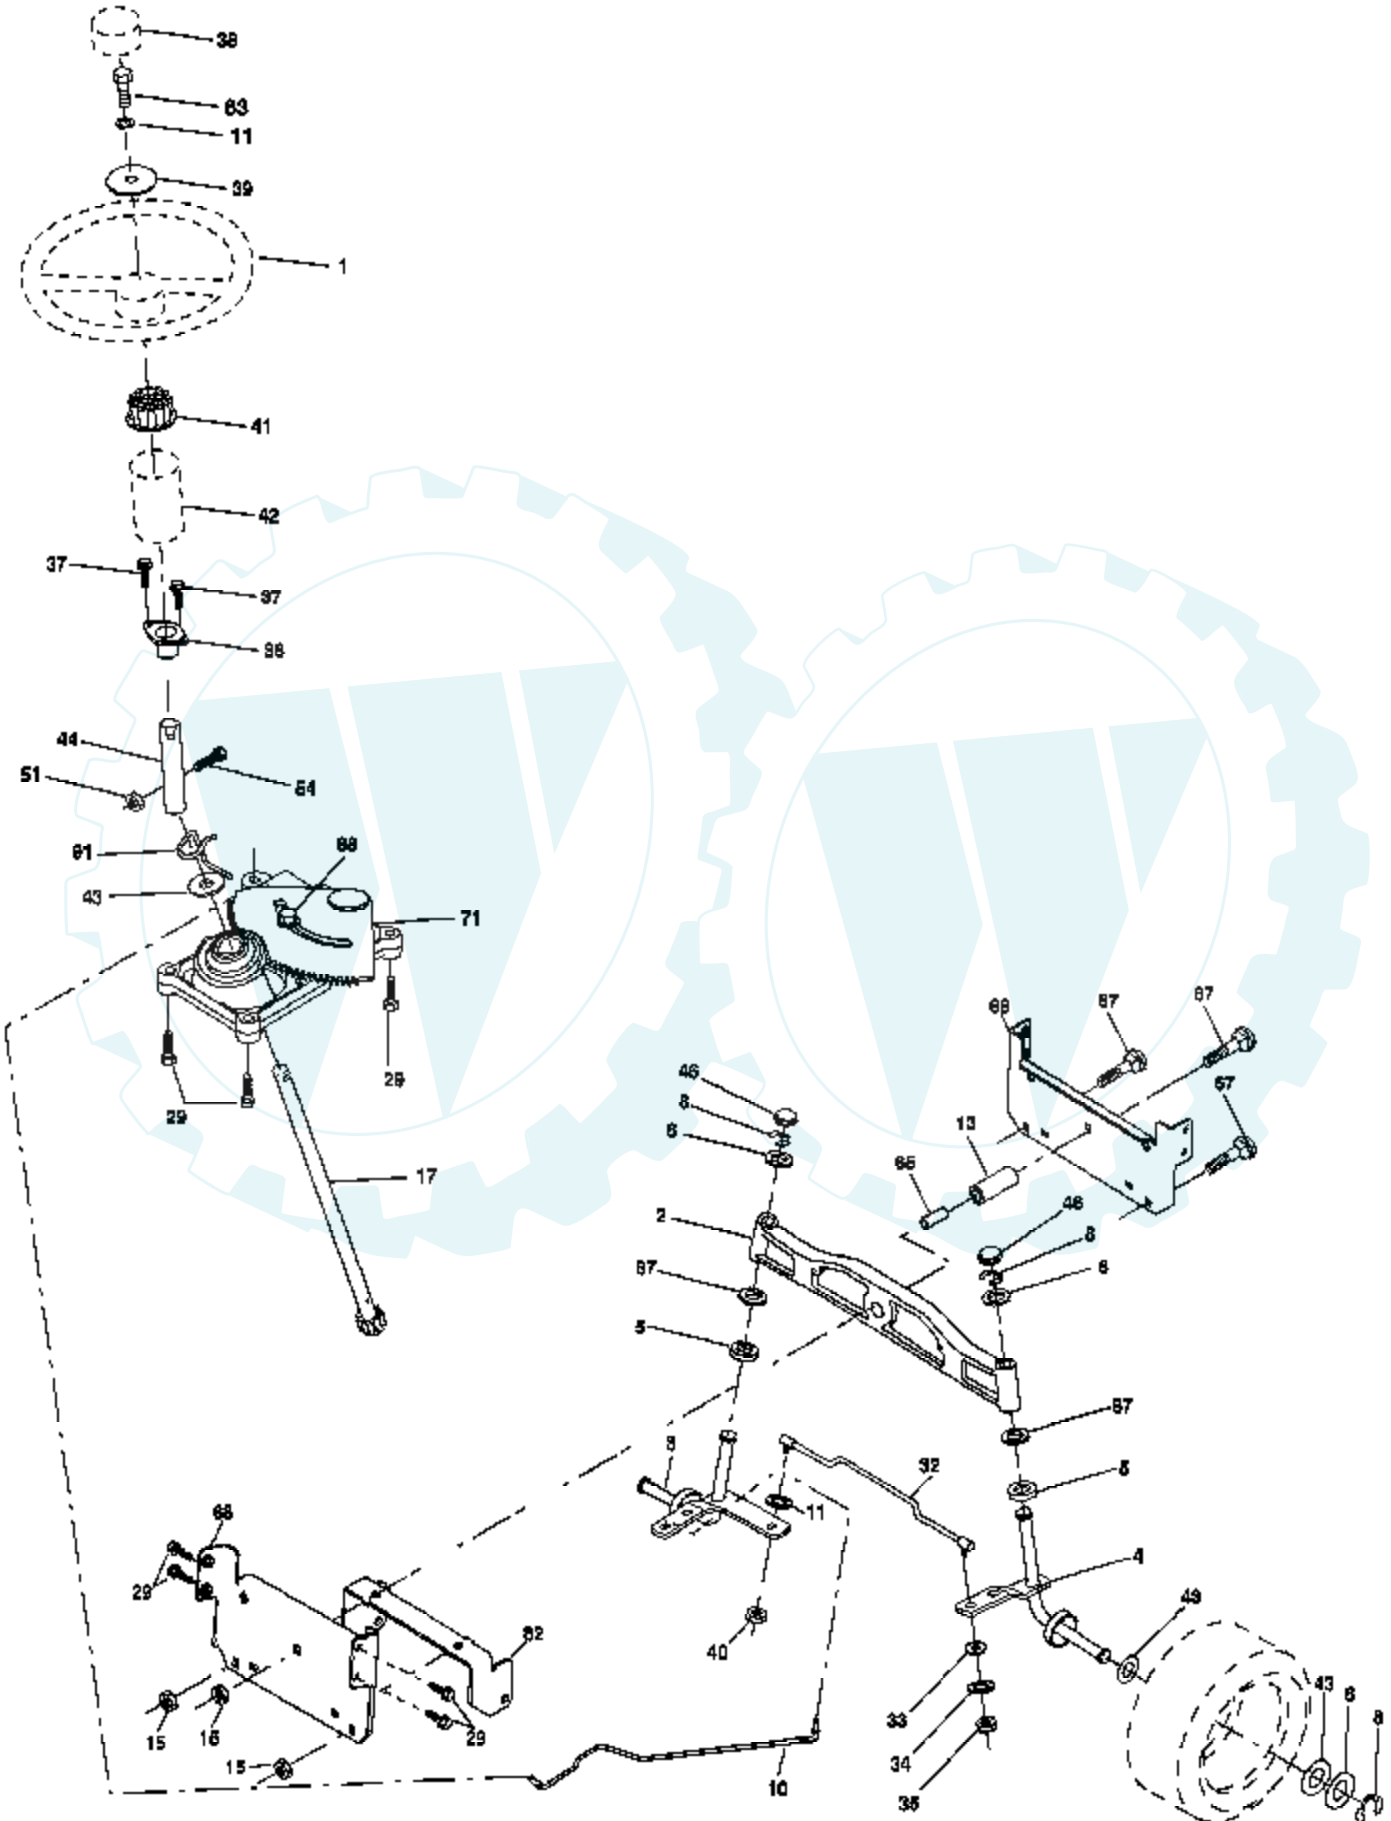

Ref #	Part Number	Qty	Description
1	180656		Wheel Steering
2	172393		Axle Asm Cast Iron LT
3	169840		Spindle Asm LH
4	169839		Spindle Asm RH
5	6266H		Bearing Race Thrust Harden
6	121748X		Washer 25/32 X 1-5/8 X 16 Ga
8	12000029		Ring Klip #t5304-75
10	175121		Link Drag
11	10040600		Washer Lock Hvy Hlcl Spr 3/8
13	136518		Spacer Brg. Axle Front
15	145212		Nut Hex Flange Lock
17	177876		Shaft Asm. Steering
29	17060612		Screw 3/8-16x.75
32	171888		Rod Tie
33	19111216		Washer 11/32 x 3/4 x 16 Ga.
34	10040500		Washer Lock Hvy Hlcl Spr 5/16
35	73540500		Crownlock Nut 5/16-24
36	155099		Bushing Strg
37	152927		Screw
38	180657		Insert Cap Strg Wh Au
39	19132411		Washer
40	7810H		Lock nut
41	159945		Adaptor Wheel Strg
42	145054X428		Boot Steering Dash
43	121749X		Washer 25/32 X 1 1/4 X 16 Ga
44	153720		Extension Steering Shaft LR/LT
46	121232X		Cap Spindle Fr Top Blk
51	73800500		Nut Lock Hex w/Ins 5/16-18
54	74780520		Bolt Fin Hex 5/16-18 Unc x 1-1/4
63	74780616		Bolt Fin Hex 3/8-16unc x 1 Gr. 5
65	160367		Brace Axle
67	72140618		Bolt Rdhd Sq 3/8-16 Unc x 2-1/4
68	169827		Axle, Brace
71	175146		Steering Asm.
82	169835		Bracket Susp. Chassis Front
87	173966		Washer Flat .781 x 1-1/2 x .14
88	175118		Bolt Shoulder 7/16-20 Unc
91	175553		Clip Steering