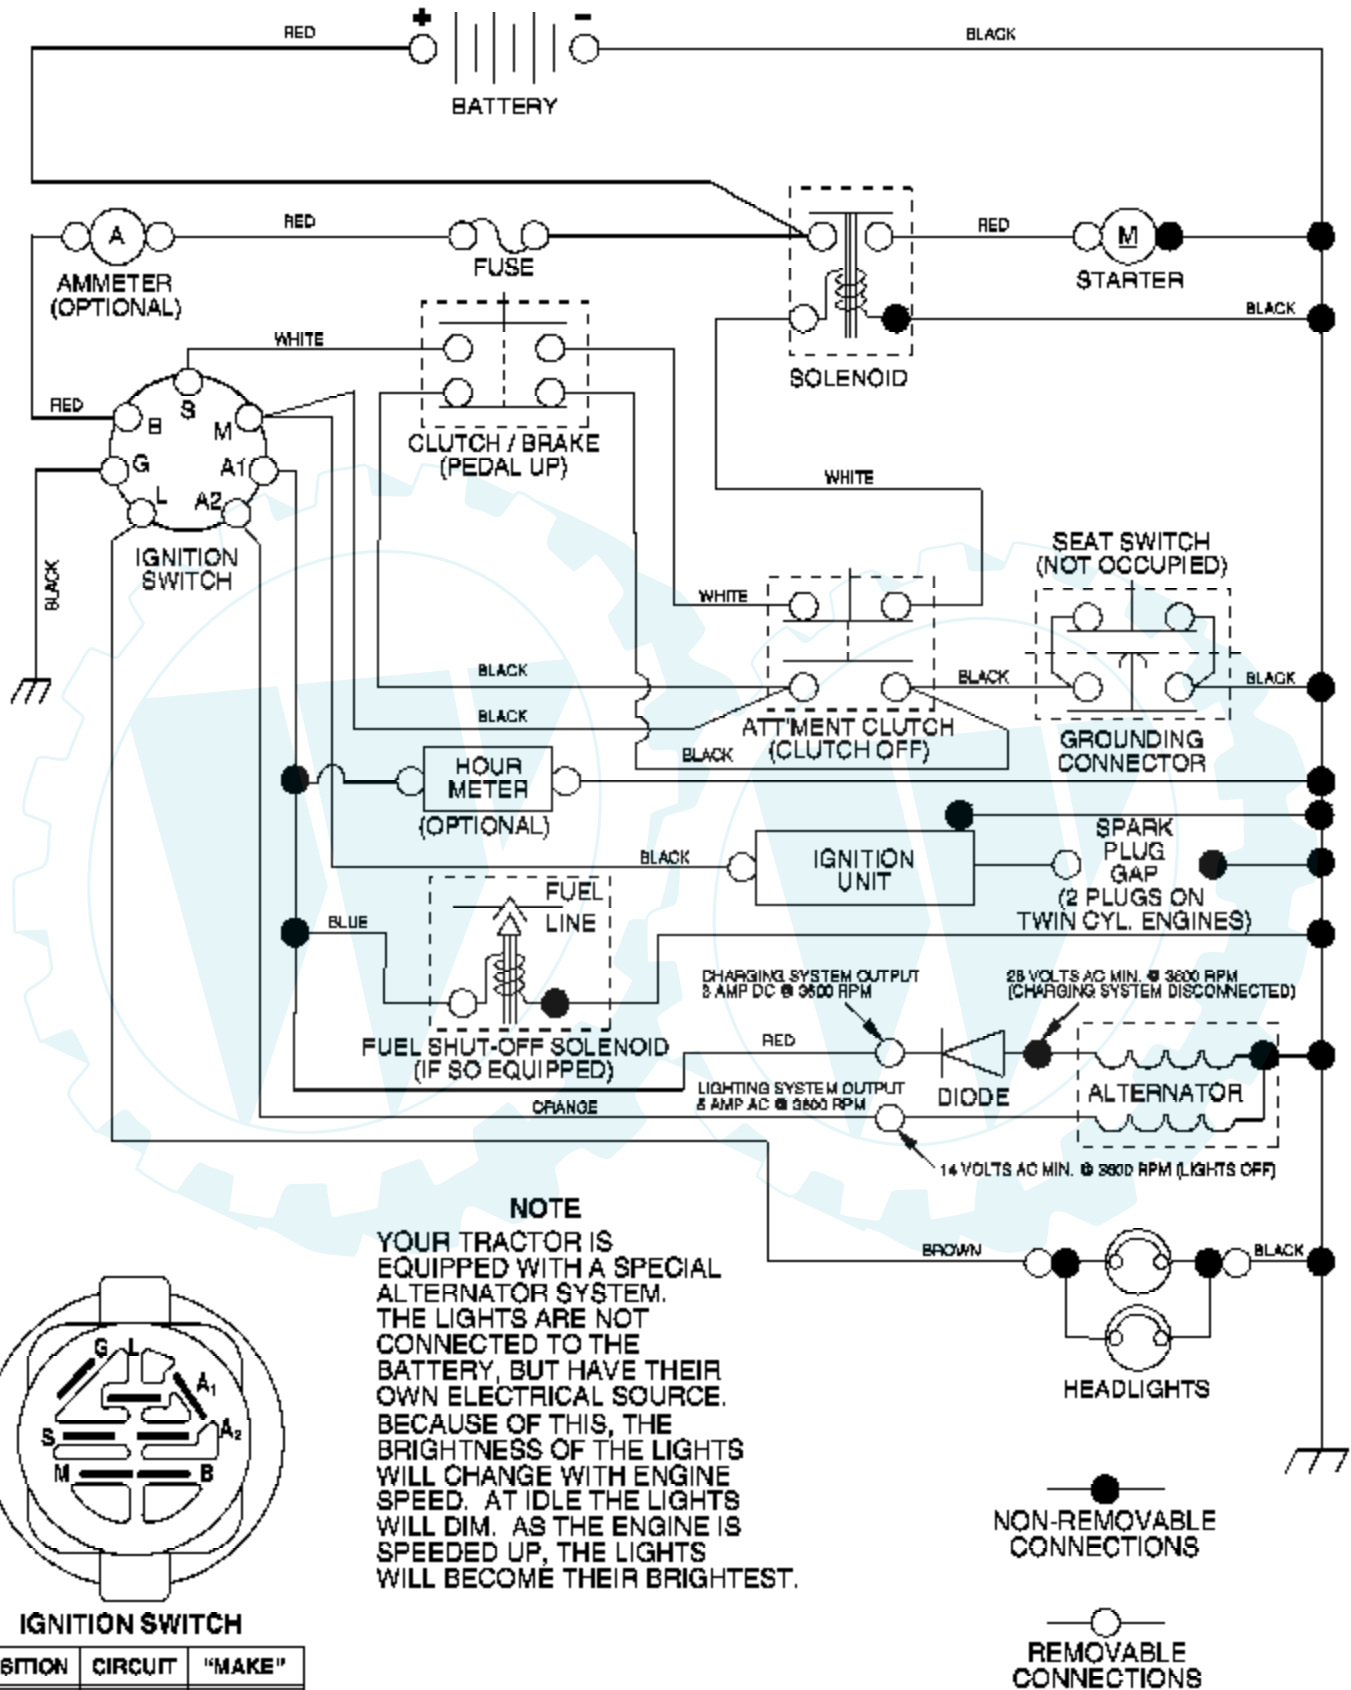

Ref #	Part Number	Qty	Description
1	159460		Wire Asm Inner/Sprg W/plunger LT
2	159471		Shaft Asm Lift RH w/Inf
3	105767X		Pin Groove 1 500 Zinc
4	12000002		E Ring #5133-62
5	19211621		Washer 21/32 X 1 X 21 Ga
6	120183X		Bearing Nylon Blk 629 Id
7	125631X		Grip Handle
8	170770		Button Plunger Yellow
11	139865		Link Lift LH Fixed Length
12	139866		Link Lift RH Fixed Length
13	4939M		Retainer Spring
15	173288		Link Front
16	73350800		Nut Jam Hex 1/2-13 Unc
17	175689		Trunnion Blk Zinc
18	73800800		Nut Lock w/Wsh 1/2-13 Unc
19	139868		Arm Suspension Rear
20	163552		Retainer Spring
23	110807X		Nut Special
24	19131016		Washer 13/32 X 5/8 X 16 Ga
25	2876H		Spring 2-1/8"
26	169484		Retainer Clip
27	126971X		Rod Adj Lift Zinc 7.49 Wrk Lg
28	73350600		Nut Hex Jam 3/8-16 Unc
29	138057		Knob Inf 3/8-16 Unc Blk W/sym
30	150233		Trunnion Infin Height
31	169865		Bearing Pvt Lift
32	73540600		Nut Crownlock 3/8 - 24
36	155097		Pointer Height Indicator
37	123935X		Plug Hole Blk 1.485/1.515 Dia.
38	17060516		Screw Thdrol 5/16-18 x 1
40	19112410		Washer 11/32 x 1-1/2 10 Ga.
41	155098		Indicator Height STLT
49	145212		Nut Hex Flange Lock
50	110452X		Nut PUSh Phos & Oil