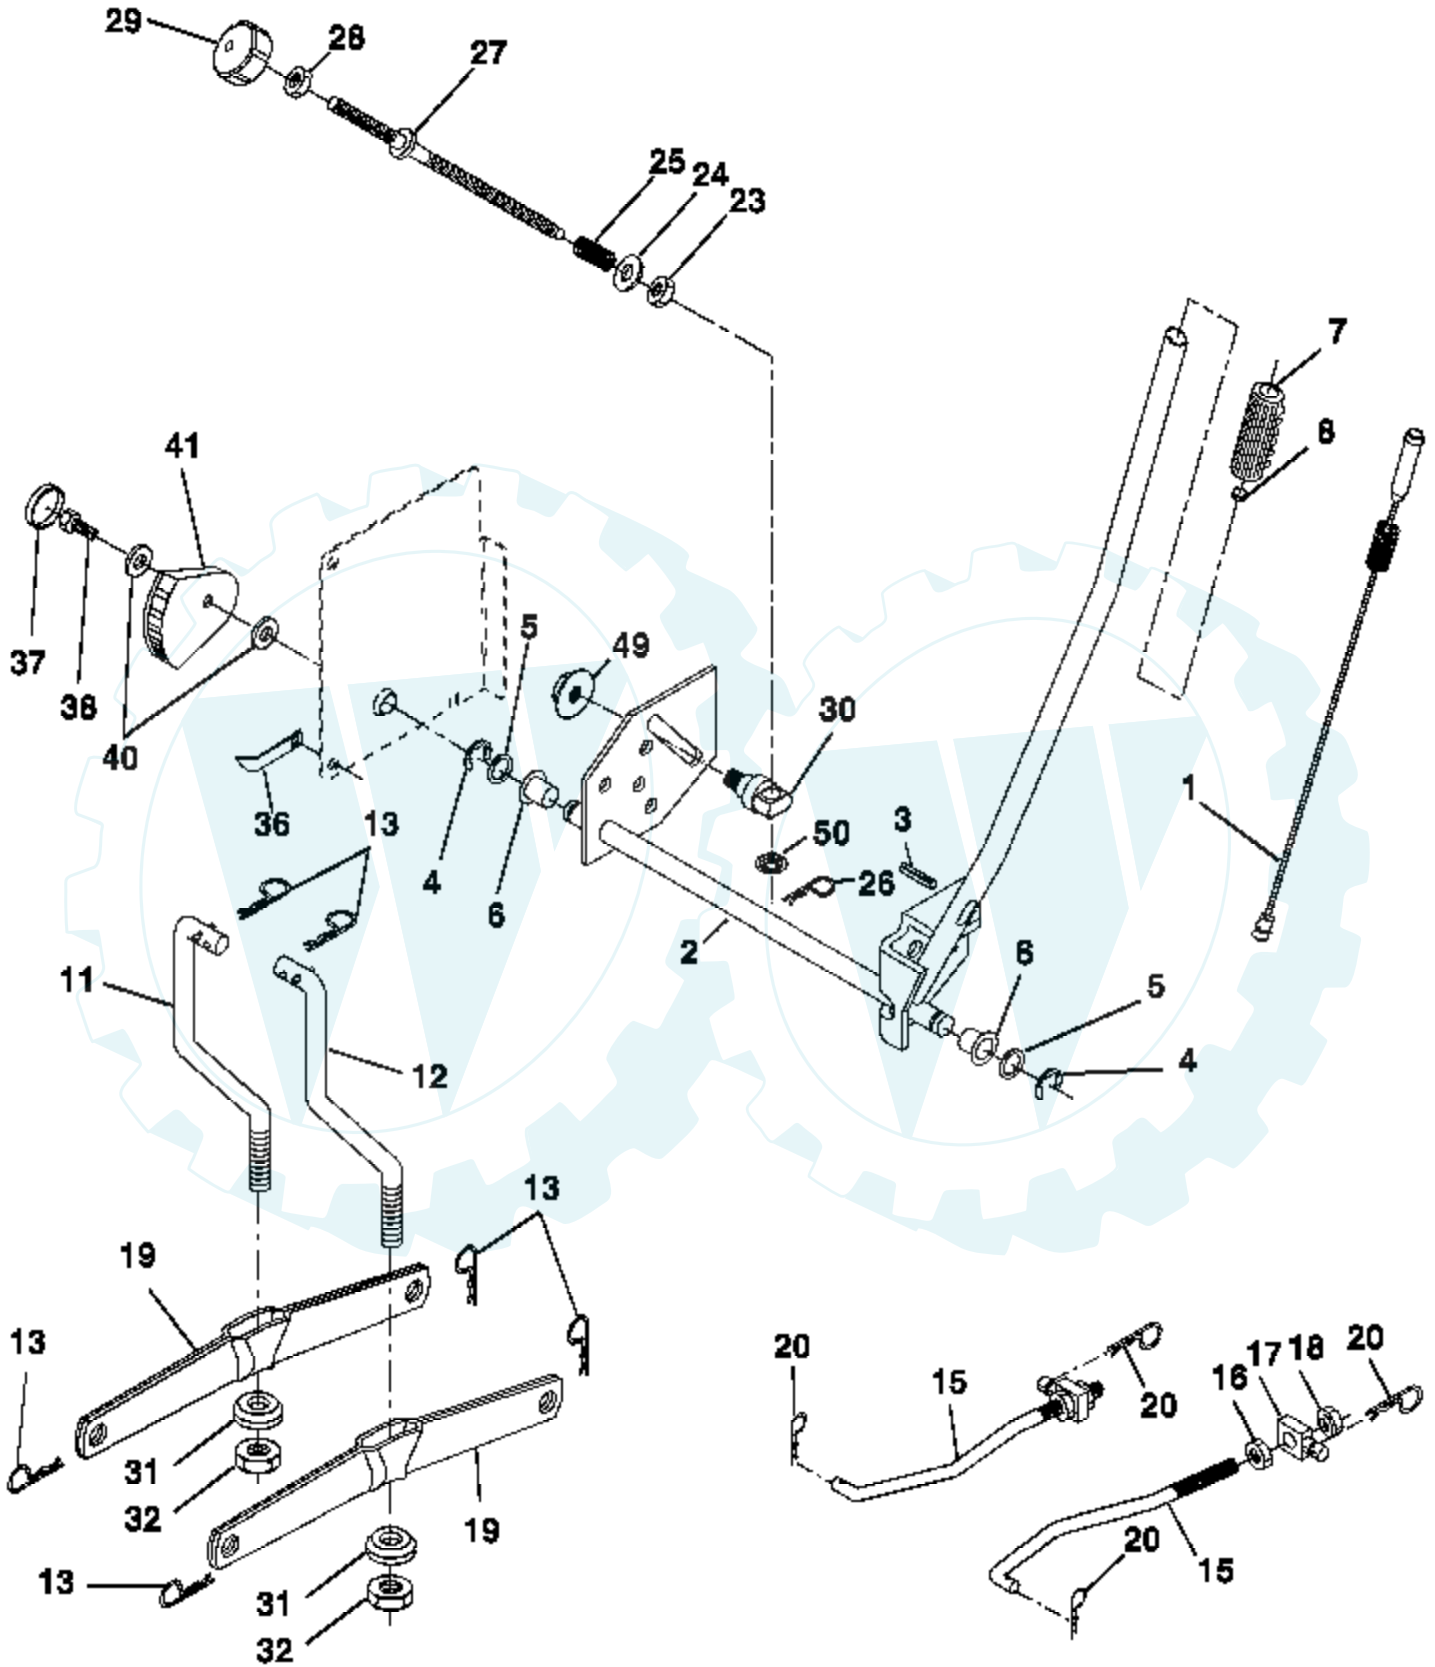

Ref #	Part Number	Qty	Description
1	159460		Wire Asm Inner/Sprg W/plunger LT
2	159471		Shaft Asm Lift RH w/Inf
3	105767X		Pin Groove 1 500 Zinc
4	12000002		E Ring #5133-62
5	19211621		Washer 21/32 X 1 X 21 Ga
6	120183X		Bearing Nylon Blk 629 Id
7	125631X		Grip Handle
8	170770		Button Plunger Yellow
11	139865		Link Lift LH Fixed Length
12	139866		Link Lift RH Fixed Length
13	4939M		Retainer Spring
15	173288		Link Front
16	73350800		Nut Jam Hex 1/2-13 Unc
17	175689		Trunnion Blk Zinc
18	73800800		Nut Lock w/Wsh 1/2-13 Unc
19	139868		Arm Suspension Rear
20	163552		Retainer Spring
23	110807X		Nut Special
24	19131016		Washer 13/32 X 5/8 X 16 Ga
25	2876H		Spring 2-1/8"
26	169484		Retainer Clip
27	126971X		Rod Adj Lift Zinc 7.49 Wrk Lg
28	73350600		Nut Hex Jam 3/8-16 Unc
29	138057		Knob Inf 3/8-16 Unc Blk W/sym
30	150233		Trunnion Infin Height
31	169865		Bearing Pvt Lift
32	73540600		Nut Crownlock 3/8 - 24
36	155097		Pointer Height Indicator
37	123935X		Plug Hole Blk 1.485/1.515 Dia.
38	17060516		Screw Thdrol 5/16-18 x 1
40	19112410		Washer 11/32 x 1-1/2 10 Ga.
41	155098		Indicator Height STLT
49	145212		Nut Hex Flange Lock
50	110452X		Nut PUSh Phos & Oil