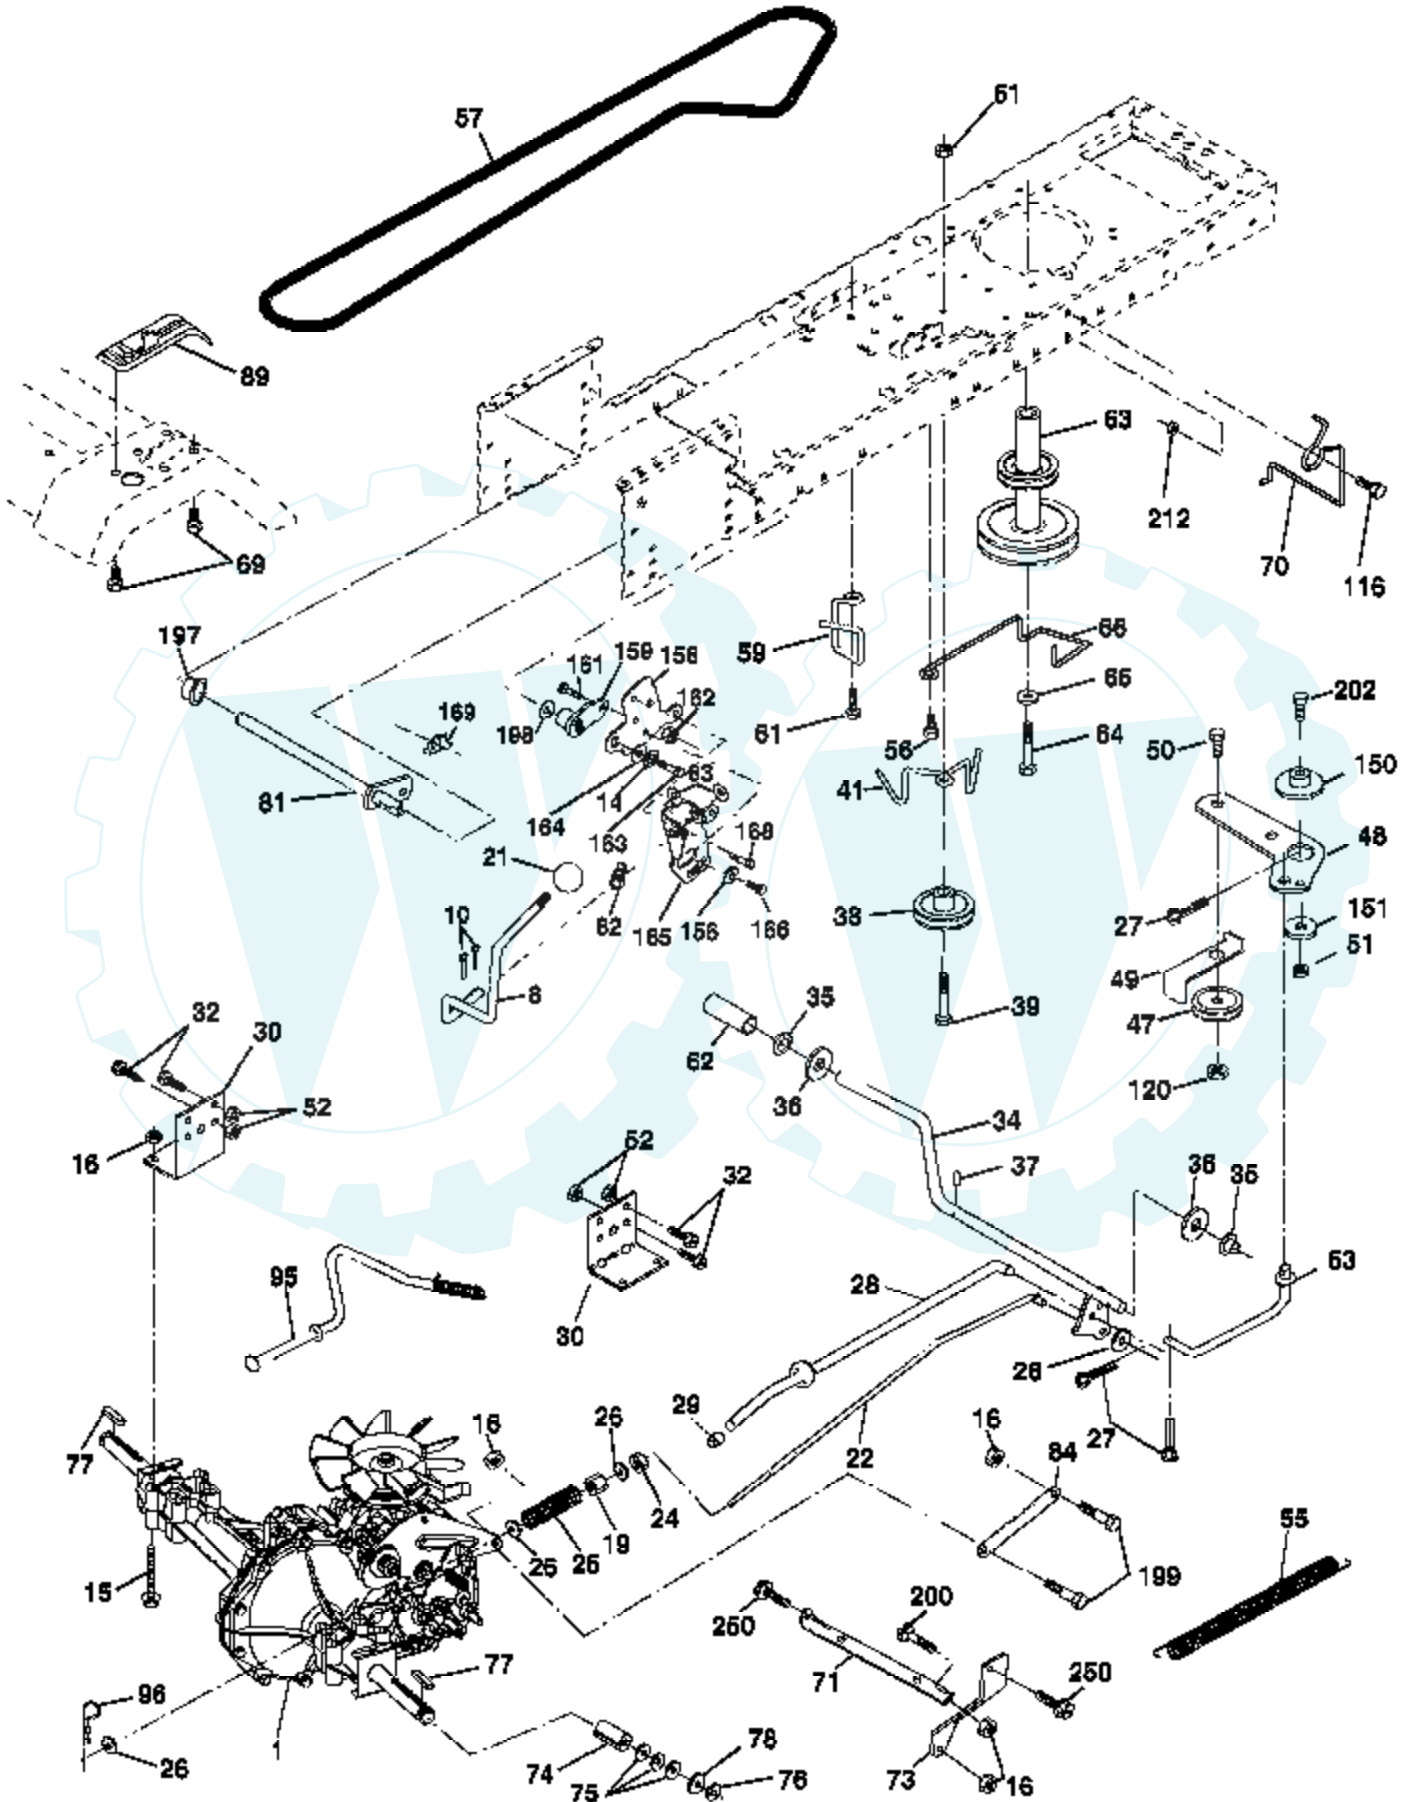

Ref #	Part Number	Qty	Description
1			Transaxle Hydro Gear 314-0510 (Order Parts From Transaxle Manufacturer)
8	165619		Rod Shift Hydro LT
10	76020416		Pin Cotter 1/8 x 1 CAD
14	10040400		Washer Lock Hvy Helical
15	74490544		Bolt, Hex FLGHD 5/16-18 Gr. 5
16	73800500		Nut Lock Hex W/Ins 5/16-18 Unc P
19	73800600		Nut Lock Hex W/Wsh 3/8-16 Unc
21	140845		Knob, Round 1/2-13
22	169498		Rod, Brake Hydro
24	73350600		Nut
25	106888X		Spring, Brake Rod
26	19131316		Washer
27	76020412		Pin Cotter 1/8 x 3/4 CAD.
28	175765		Rod, Parking Brake
29	71673		Cap, Parking Brake
30	169592		Bracket, Transaxle
32	74760512		Bolt Hex Hd 5/16-18 Unc x 3/4
34	175578		Shaft, Foot Pedal
35	120183X		Bearing, Nylon
36	19211616		Washer
37	1572H		Pin, Roll
38	179114		Pulley, Flat Composite
39	74760648		Bolt Fin Hex 3/8-16 x 3
41	175556		Keeper, Belt Idler
47	127783		Pulley, Idler, V-Groove
48	154407		Bellcrank Clutch Grnd Drv STL
49	123205X		Retainer, Belt
50	74760624		Bolt
51	73680600		Nut Crownlock 3/8-16 UNC
52	73680500		Nut Crownlock 5/16-18 UNC
53	105710X		Link, Clutch
55	105709X		Spring, Return, Clutch
56	17060620		Screw 3/8-16 x 1-1/4
57	140294		V-Belt, Ground Drive
59	169691		Keeper, Center Span
61	17120614		Screw 3/8-16 x .875
62	8883R		Cover, Pedal
63	175410		Pulley, Engine
64	71170764		Bolt, Hex
65	10040700		Washer
66	154778		Keeper Belt Engine
69	142432		Screw
70	134683		Guide Belt
71	169183		Strap Torque Lh Hydro
73	169182		Strap Torque Rh Hydro
74	137057		Spacer, Axle
75	121749X		Washer 25/32 x 1-1/4 x 16 Gauge
76	12000001		E-Ring
77	123583X		Key, Square
78	121748X		Washer 25/32 x 1-5/8 x 16 Gauge
81	165596		Shaft Asm. Cross Hydro
82	123782X		Spring Torsion T/A
83	19171216		Washer 17/32 x 3/4 x 16 Ga.
84	169594		Link Transaxle
89	169373X428		Console, Hydro
95	170201		Control Asm Bypass Hydro