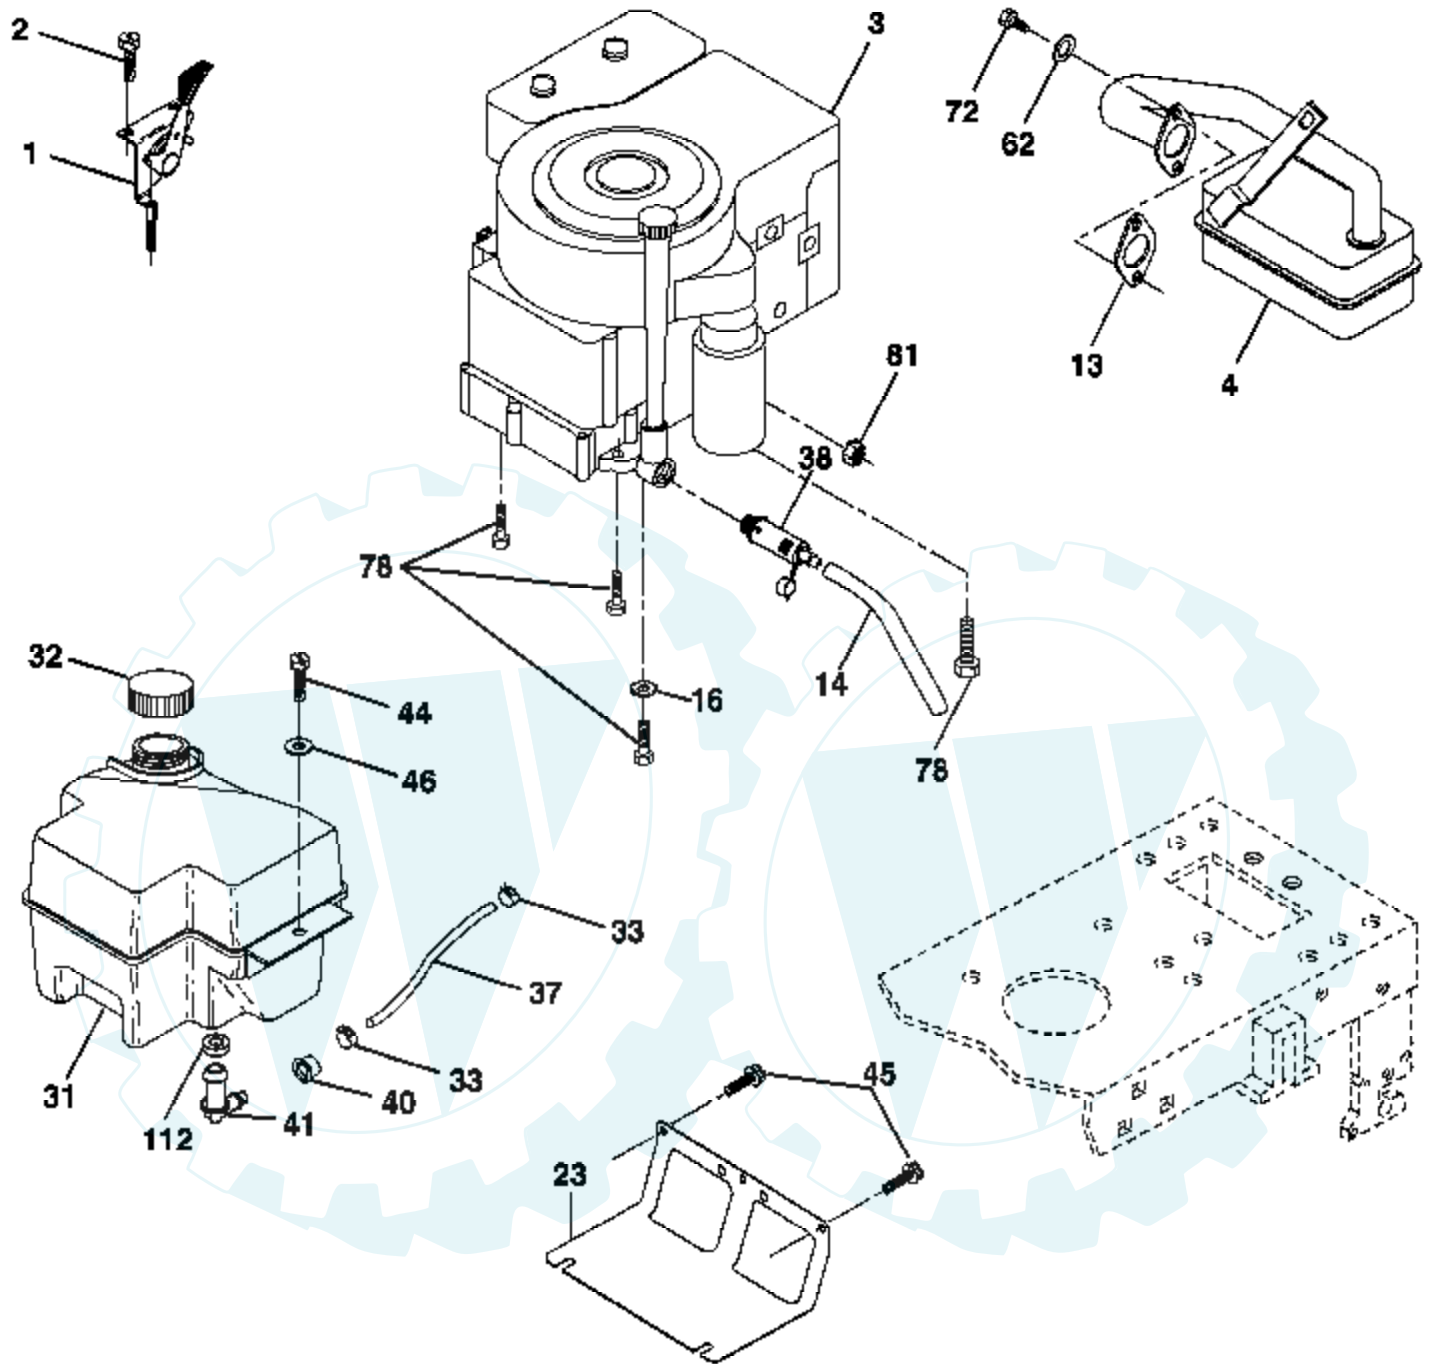

29

OPTIONAL EQUIPMENT
Spark Arrester

Ref #	Part Number	Qty	Description
1	170551		Control Th/ch Flag
2	17720408		Screw Hex Thd Cut 1/4-20 x 1/2
3			Engine, Briggs Model 31G777 (Order Parts From Engine Manufacturer)
4	137352		Muffler
13	165291		Gasket Eng
14	148456		Tube Drain Oil Easy
16	11050600		Washer Lock Ext Tooth 3/8
23	169837		Shield Brn/Dbr Guard
29	137180		Kit Spark Arrestor (Flat Scrn)
31	180645		Tank Fuel Front
32	140527		Cap Asm Fuel W/sym Vented
33	123487X		Clamp Hose Black
37	137040		Line Fuel 20"
38	148315		Plug Drain Oil Easy
40	124028X		Bushing Snap Nyl Blk Fuel Line
41	139277		Stem Tank Fuel
44	17670412		Screw Hexwsh Thdrol 1/4-20x3/4
45	17000612		Screw Hexwsh Thdr 3/8-16 x 3/4
46	19091416		Washer 9/32 X 7/8 X 16 Ga
62	10040500		Washer Lock Hvy Hlcl Spr 5/16
72	71070512		Screw Hex Hd Cap 5/16-18 x 3/4
78	17060620		Screw 3/8-16x1-1/4
81	73510400		Nut Keps Hex 1/4-20 UNC
112	3645J		Bushing