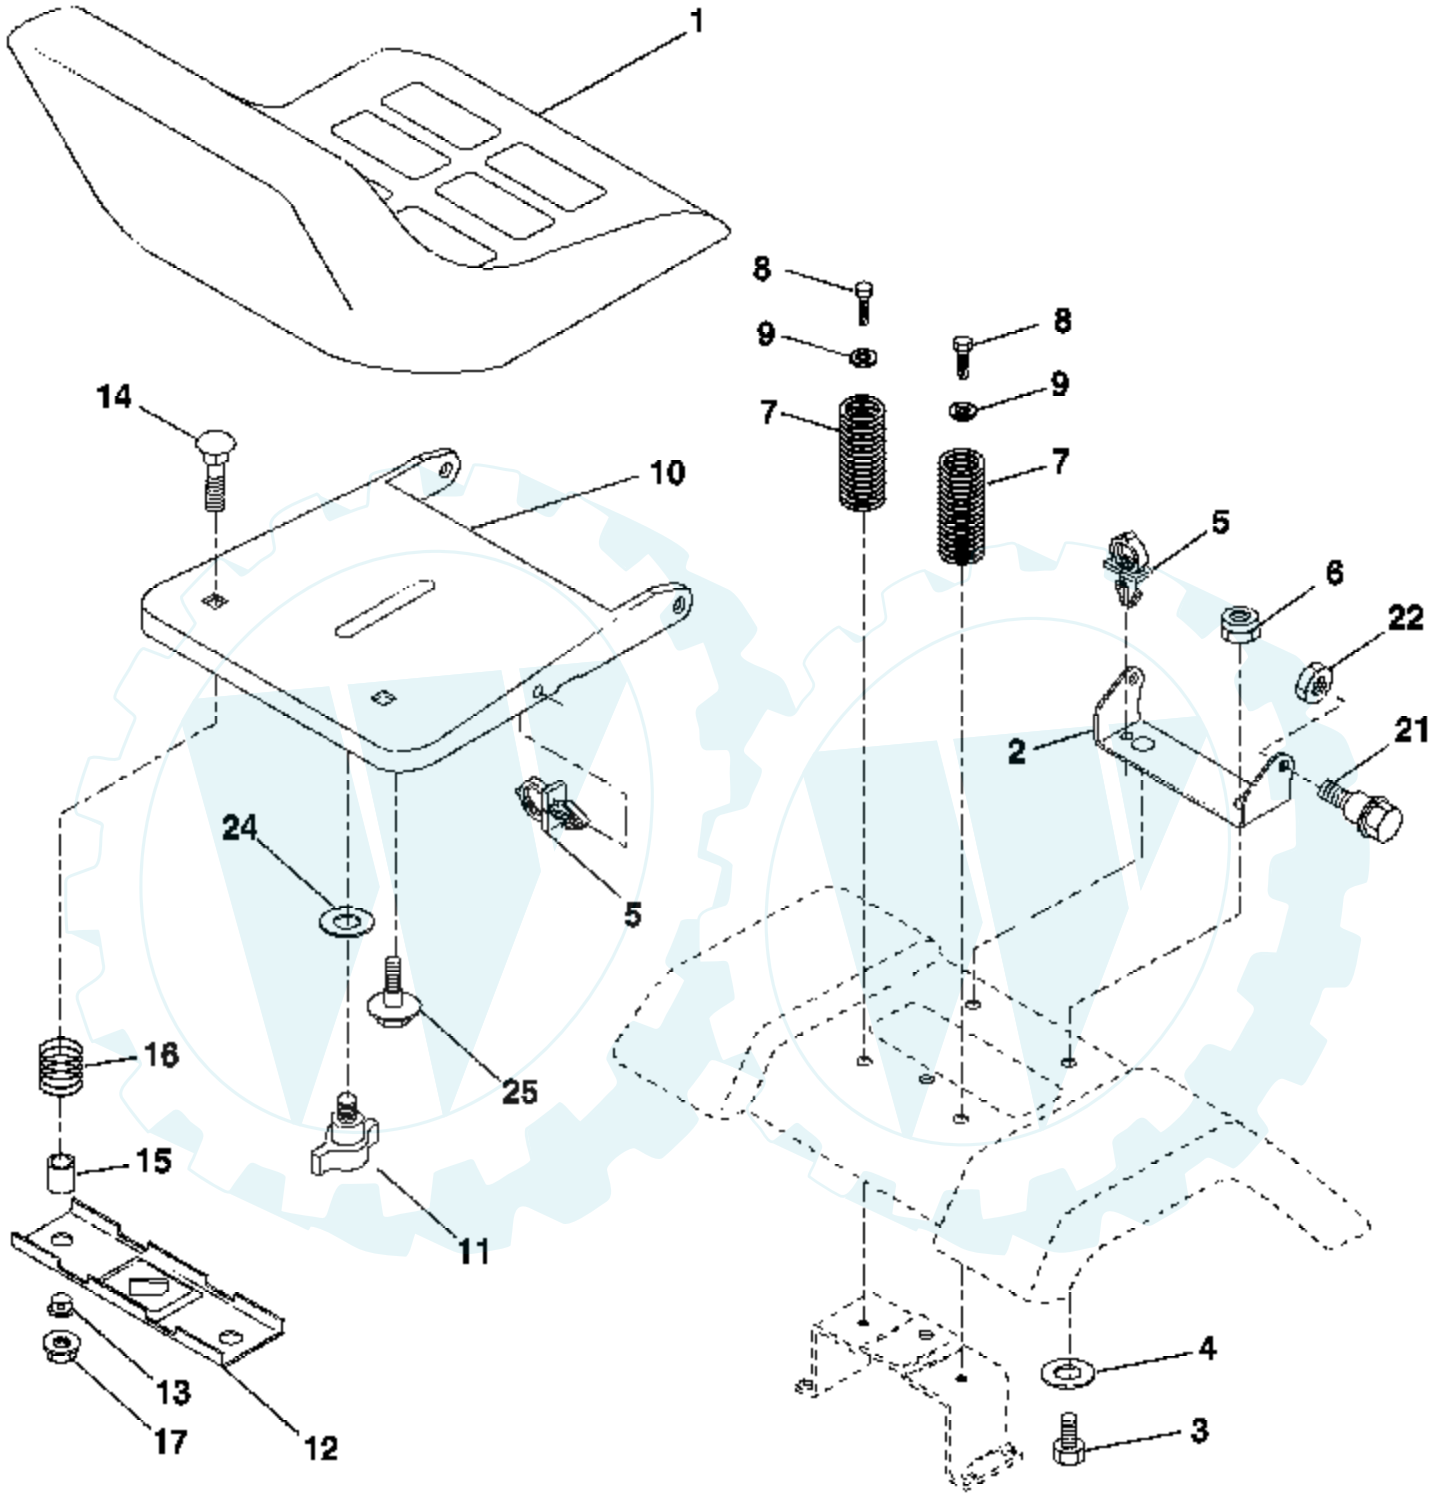

Ref #	Part Number	Qty	Description
1	171683		Seat
2	140551		Bracket Pivot Seat 8 720
3	71110616		Bolt Fin Hex 3/8-16 Unc X 1
4	19131610		Washer 13/32 X 1 X 10 Ga
5	145006		Clip Push-In
6	73800600		Nut Hex w/Ins. 3/8-16 Unc
7	124181X		Spring Seat Cprsn 2 250 Blk Zi
8	17000616		Screw 3/8-16 X 1.5
9	19131614		Washer 13/32 X 1 X 14 Ga.
10	174894		Pan Seat
11	166369		Knob Seat
12	121246X		Bracket Mounting Switch
13	121248X		Bushing Snap Blk Nyl 50 Id
14	72050412		Bolt Rdhd Sqnk 1/4-20x1-1/2
15	134300		Spacer Split 28x 88
16	121250X		Spring Cprsn
17	123976X		Nut Lock 1/4 Lge Flg Gr 5 Zinc
21	171852		Bolt Shoulder 5/16-18 Unc
22	73800500		Nut Hex Lock W/Ins 5/16-18
24	19171912		Washer 17/32 X 1-3/16 X 12 Ga.
25	127018X		Bolt Shoulder 5/16-18 X 62