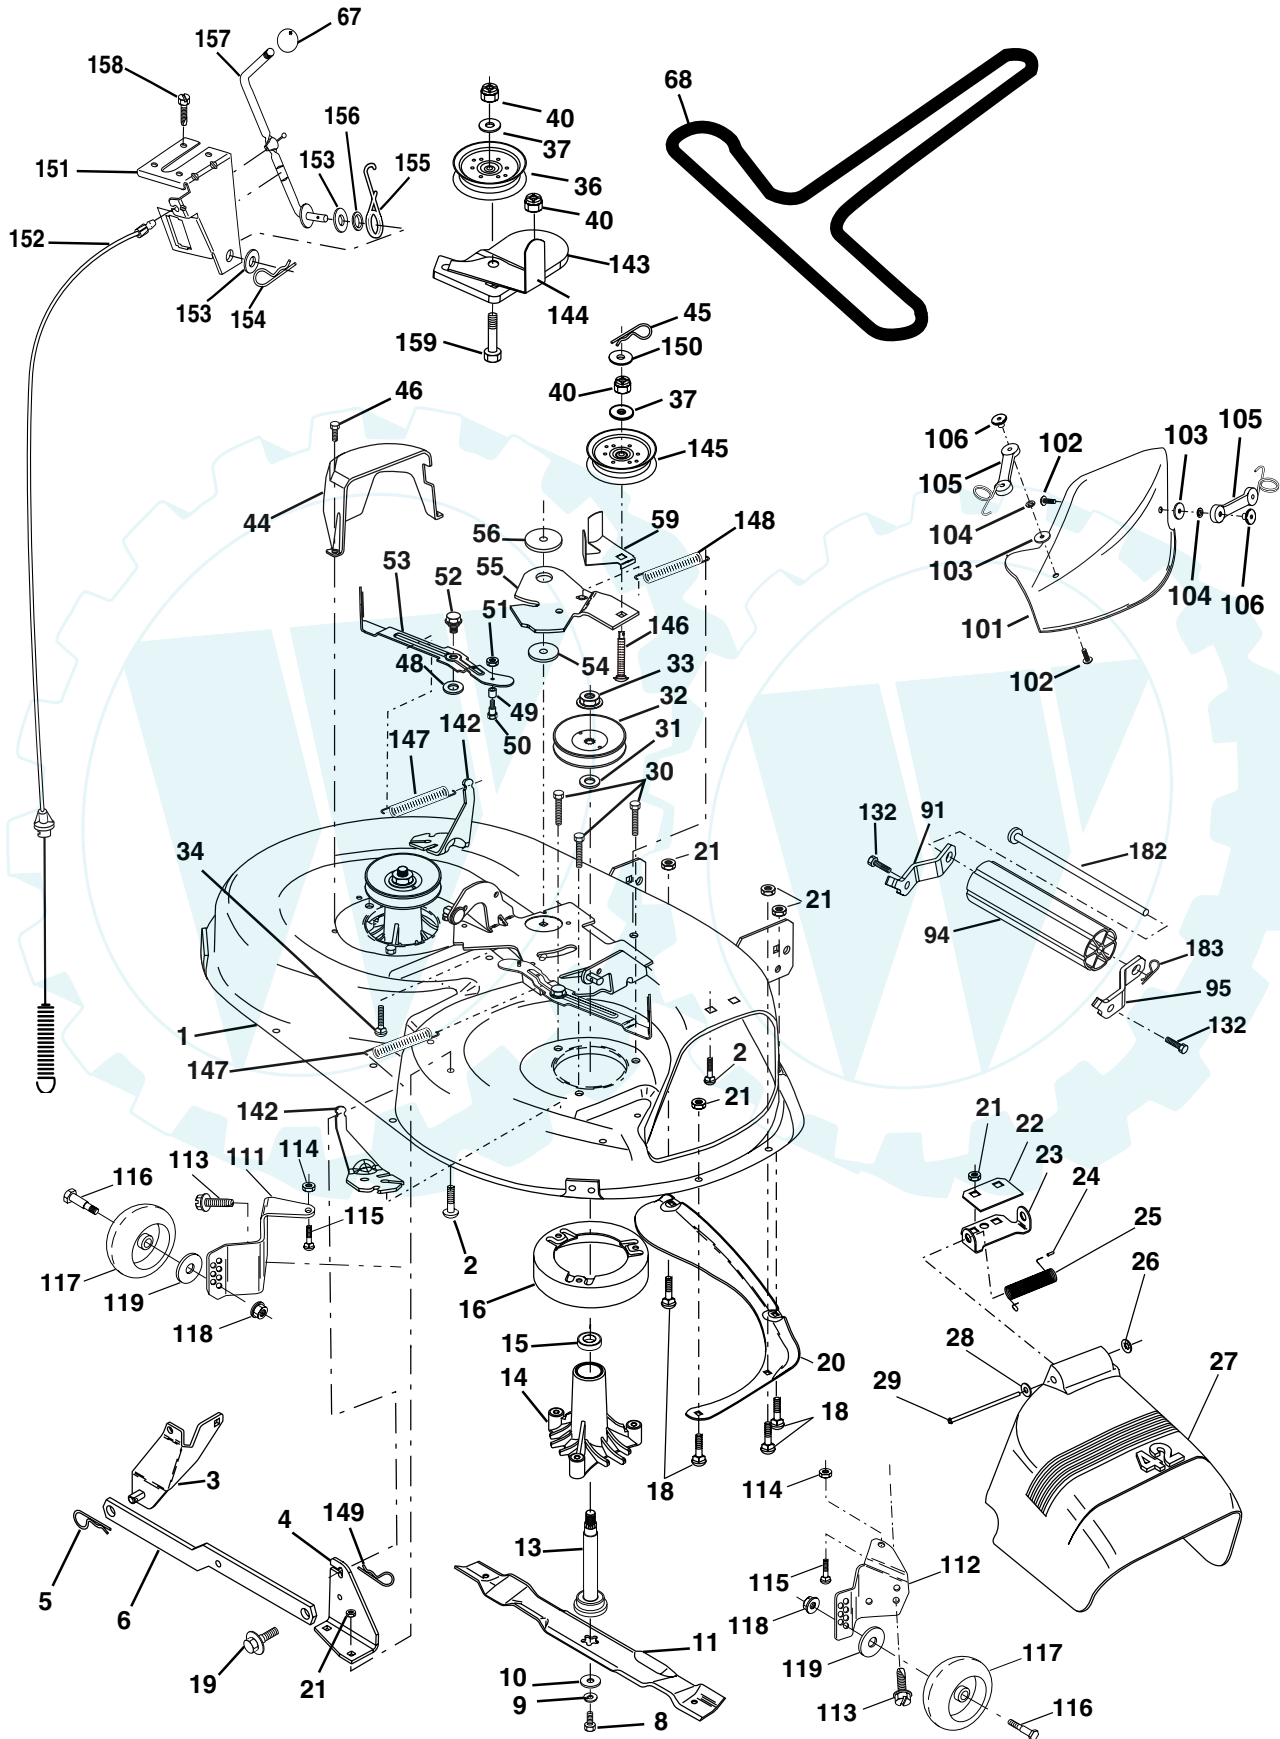

TRACTOR - - MODEL NUMBER PR17542STA

MOWER DECK

TRACTOR - - MODEL NUMBER PR17542STA

MOWER DECK

KEY NO.	PART NO.	DESCRIPTION	KEY NO.	PART NO.	DESCRIPTION
1	165892X421	Mower Deck Assembly, 42"	91	180532	Bracket Asm. Noseroller LH
2	72140506	Bolt	94	132264	Roller, Nose
3	138017	Bracket Asm Fr. Sway Bar 3/42	95	180533	Bracket Asm. Noseroller RH
4	165460	Bracket Asm Deck 42" Sway Bar	101	136420	Mulcher Cover
5	4939M	Retainer Spring	102	71081010	Screw
6	178024	Bar Sway Deck	103	19061216	Washer, Flat
8	850857	Bolt 3/8-24 x 25 Grade 8 patched	104	10071000	Washer, Lock
9	10030600	Washer, Lock	105	160793	Latch Assembly
10	140296	Washer, Hardened	106	2029J	Nut, Weld
11	134149	Blade, Mulching 42"	111	179292X421	Bracket, Gauge, Wheel LH
	138498	Blade Mower 42" Hi-Lift	112	179293X421	Bracket, Gauge, Wheel RH
13	137645	Shaft Assembly, Mandrel, Vented	113	17060510	Screw 3/8-16 x .625
14	128774	Housing, Mandrel, Vented	114	73510500	Nut, Keps 5/16 - 18 UNC
15	110485X	Bearing, Ball, Mandrel	115	72110505	Bolt, Carriage 5/16-18 x 5/8
16	174493	Stripper, Mandrel Deck	116	4898H	Bolt, Shoulder
18	72140505	Bolt, Carriage 5/16-18 x 5/8	117	165746	Wheel, Gauge
19	132827	Bolt, Shoulder	118	73930600	Nut Centerlock 3/8-16
20	159770	Baffle, Vortex	119	19121414	Washer 3/8 x 7/8 x 14 Ga.
21	73680500	Nut	132	17060612	Screw 3/8-16 x .75
22	134753	Stiffener Bracket	142	165890	Arm Spring Brake Mower
23	131267	Bracket, Deflector Mower 42"	143	157109	Bracket Arm Idler 42"
24	105304X	Cap, Sleeve 80 x 112 Blk Mower	144	173441	Keeper Belt 42" Clutch Cable
25	123713X	Spring, Torsion, Deflector 2 52	145	173437	Pulley Idler Flat
26	110452X	Nut, Push Phos & Oil	146	173443	Bolt Carriage Idler
27	130968X428	Shield, Deflector 42" Blk	147	131335	Spring Extension
28	19111016	Washer 11/32 x 5/8 x 16 Gauge	148	169022	Spring Return Idler
29	131491	Rod, Hinge 42" 6 75 W/G	149	165898	Retainer Spring Yellow
30	173984	Screw Thdrol Washer Head	150	19091216	Washer 9/32 x 3/4 x 16 Ga.
31	129963	Washer, Spacer Mower Vented	151	169670	Bracket Clutch Cable
32	173436	Pulley, Mandrel	152	169676	Clutch Cable 42"
33	178342	Nut, Toplock 9/16 Flange	153	169674	Washer Flat 3/8" Type B
34	72110614	Bolt	154	169675	Spring Retainer
36	173438	Pulley, Idler, Flat	155	169671	Spring Retention LVR CLTCH CAB
37	19131316	Washer 13/32 x 13/16 x 16 Gauge	156	169672	Spacer Clutch Cable
40	73680600	Nut	157	169669	Rod Clutch Cable 3/8"
44	140088	Guard, Mandrel, LH	158	17720408	Screw Hex Thd Cut 1/4-20 x 5/8
45	4497H	Retainer	159	72140614	Bolt Rdhd Sqn 3/8-16 UNC x 1-3/4
46	137729	Screw, Thdrol 1/4-20 x 5/8 T	182	179126	Rod Roller Nose
48	133944	Washer, Hardened	183	163552	Retainer Spring
49	174284	Roller Assembly, Cam Follower	--	130794	Mandrel Assembly (Includes Housing, Shaft and Shaft Hardware Only-Pulley Not Included)
50	131340	Bolt, Shoulder #10-24 Grade 5	--	172559	Replacement Mower, Complete
51	69180	Locknut			
52	139888	Bolt, Shoulder 5/16-18 UNC			
53	131845	Arm Assembly, Pad, Brake			
54	133943	Washer, Hardened			
55	155046	Arm, Idler			
56	122052X	Spacer, Retainer			
59	173442	Guard TUV Idler			
67	171598	Knob			
68	144959	V-Belt, 42" Mower			

NOTE: All component dimensions given in U.S. inches
1 inch = 25.4 mm