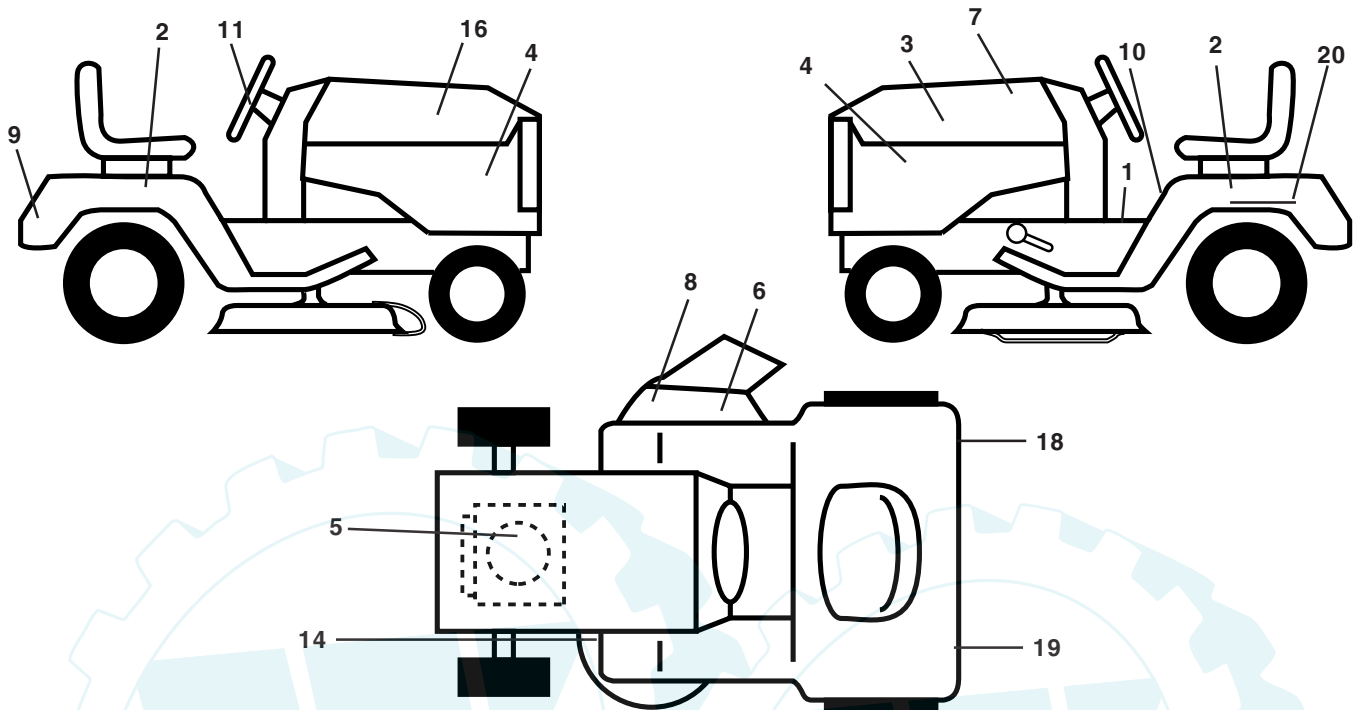

TRACTOR - - MODEL NUMBER PR17542STA

DECALS

KEY NO.	PART NO.	DESCRIPTION
1	156369	Decal Oper
2	176305	Decal Fender Side
3	176308	Decal Hood LH
4	178206	Decal Side Panel Logo
5	180973	Decal HP Engine
6	179128	Decal Deck "B" 42"
7	180891	Decal Repl. Parts
8	170563	Decal Warning Multi-Language
9	172740	Decal Fender Logo

KEY NO.	PART NO.	DESCRIPTION
10	157140	Decal Fender Danger E/F
11	172743	Decal Ins Strg Whl
14	160396	Decal V-Belt Schematic
16	176307	Decal Hood Rh
18	173587	Decal Fender Reflector RH
19	173589	Decal Fender Reflector LH
20	145005	Decal Bat Dan/Psn
--	179768X428	Pad Footrest LH
--	179769X428	Pad Footrest RH
--	138311	Decal Handle Lft Height Adjust
--	180196	Manual Owner's (English)
--	180197	Manual Owner's (French)