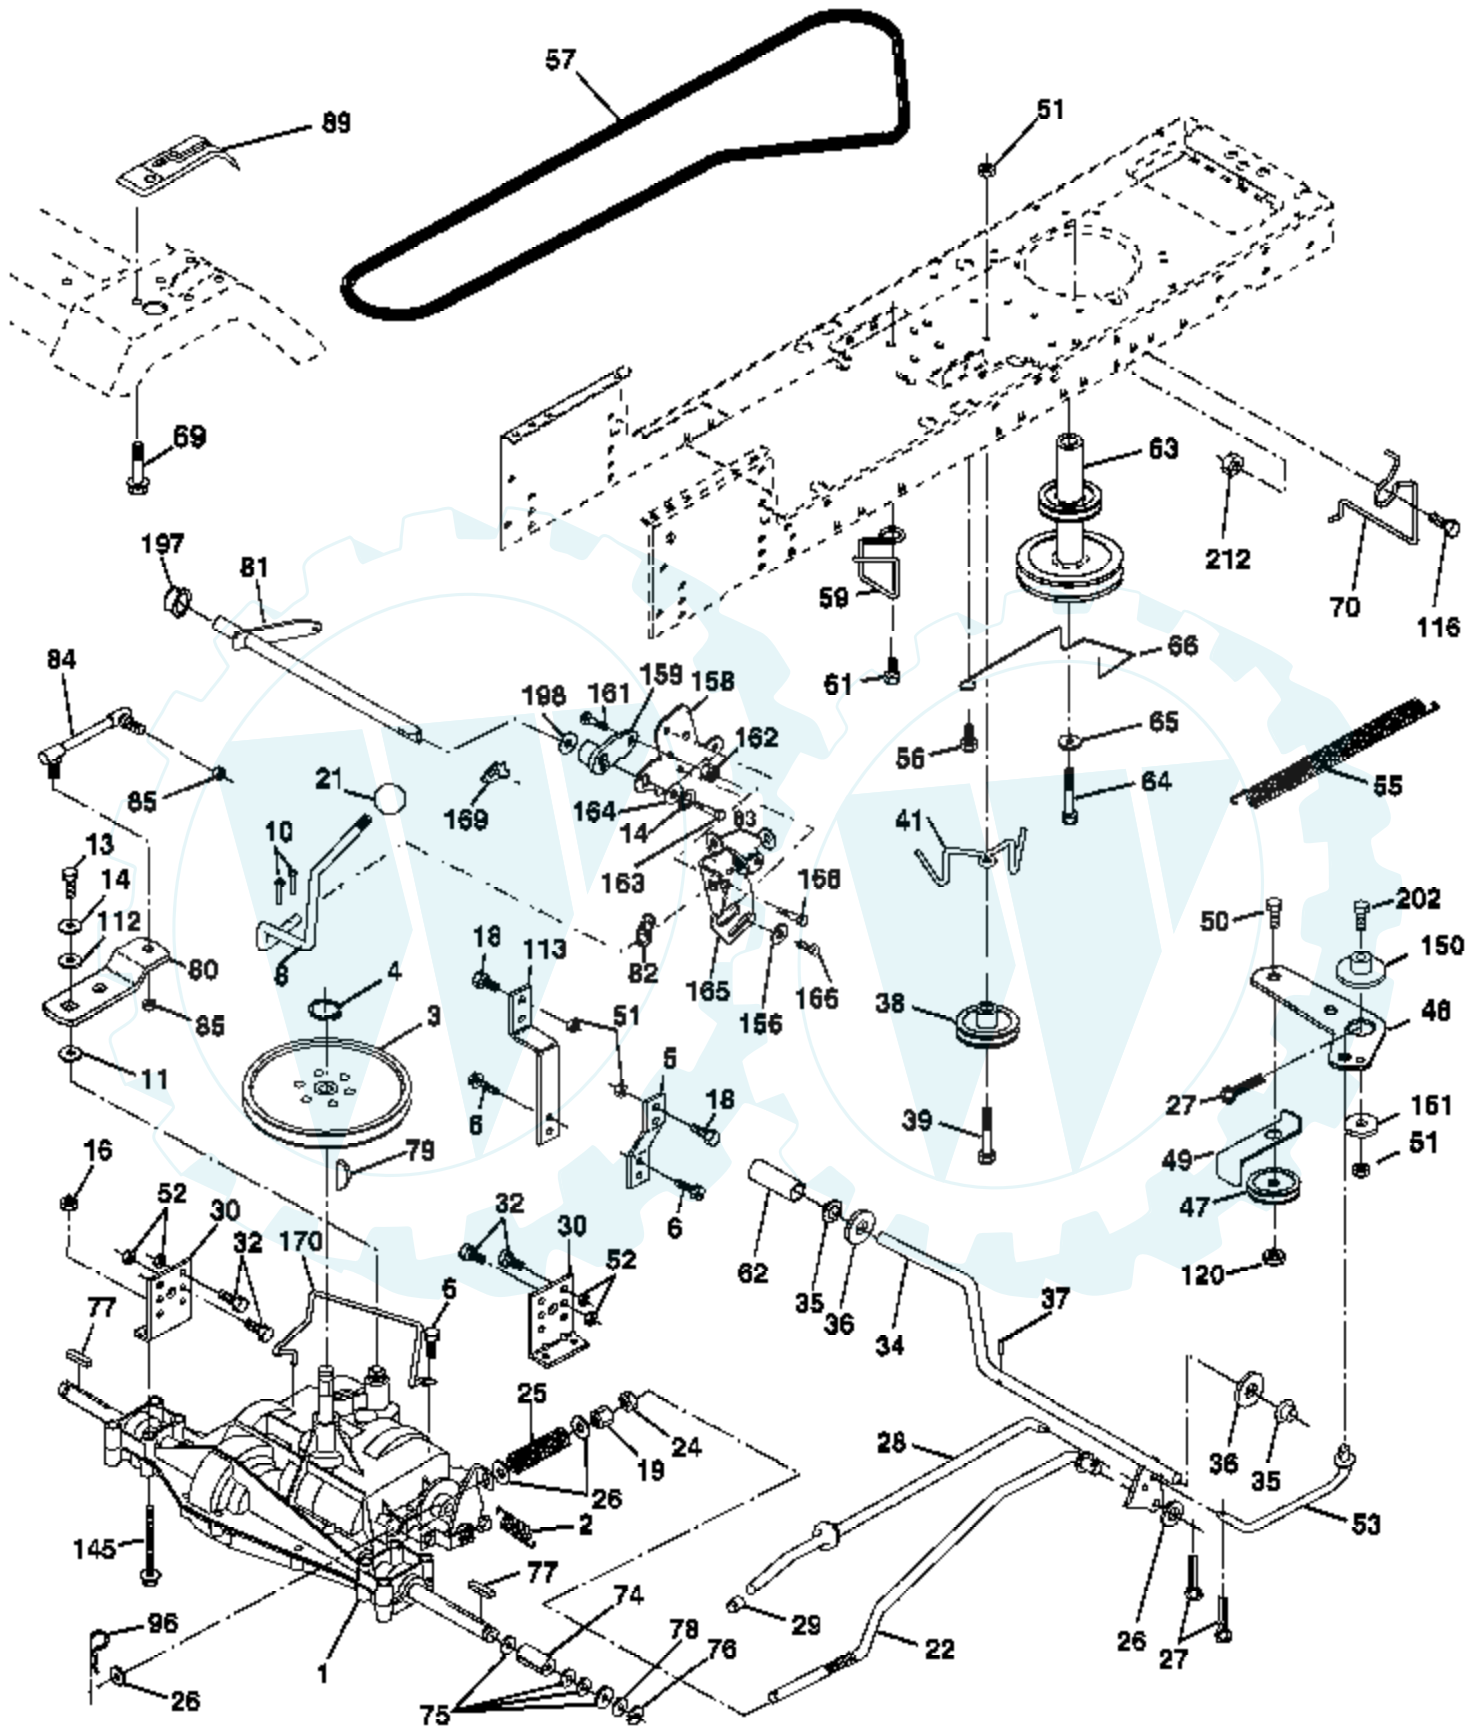

Ref #	Part Number	Qty	Description
1	156369		Decal Oper
2	176305		Decal Fender Side
3	176308		Decal Hood LH
4	178206		Decal Side Panel Logo
5	180973		Decal HP Engine
6	179128		Decal Deck "B" 42"
7	180891		Decal Repl. Parts
8	170563		Decal Warning Multi-Language
9	172740		Decal Fender Logo
10	157140		Decal Fender Danger E/F
11	172743		Decal Ins Strg Whl
14	160396		Decal V-Belt Schematic
16	176307		Decal Hood Rh
18	173587		Decal Fender Reflector RH
19	173589		Decal Fender Reflector LH
20	145005		Decal Bat Dan/Psn
	179768X428		Pad Footrest LH
	179769X428		Pad Footrest RH
	138311		Decal Handle Lft Height Adjust
	180196		Manual Owner's (English)
	180197		Manual Owner's (French)