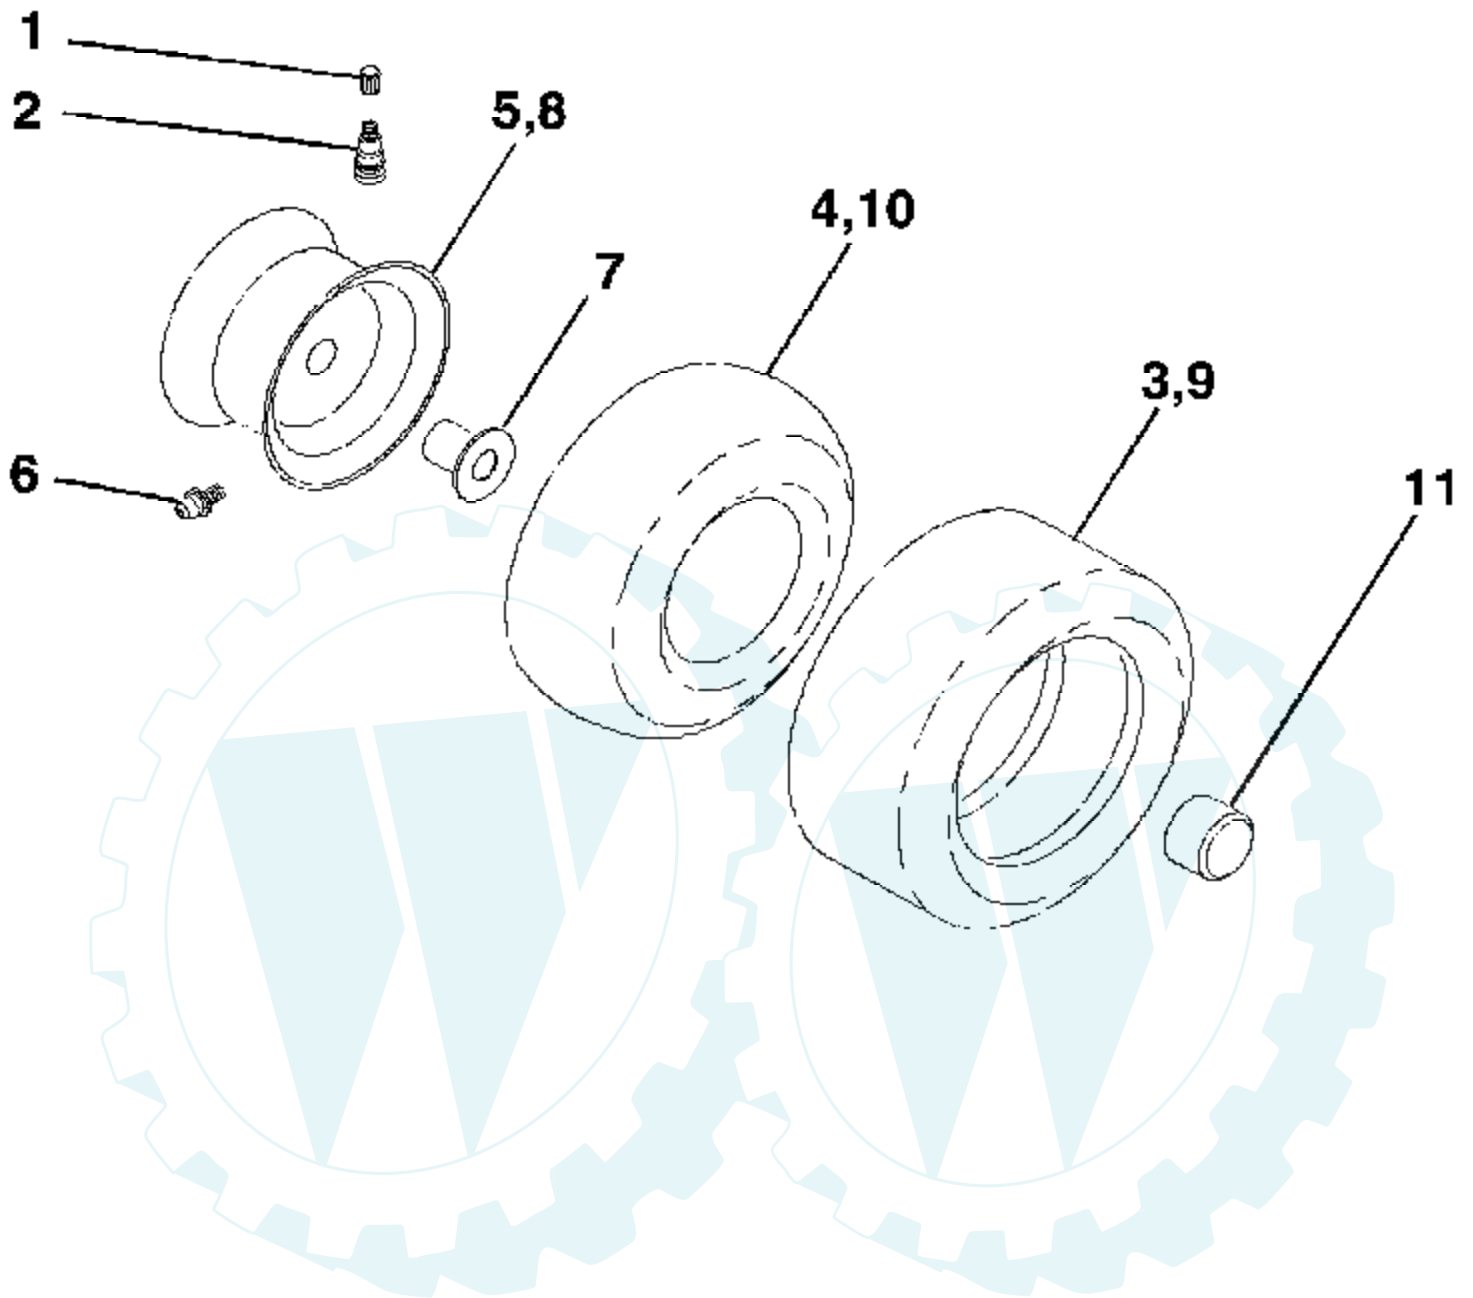

Ref #	Part Number	Qty	Description
1	59192		Cap Valve Tire
2	65139		Stem Valve
3	170455		Tire F Ts 15 X 6 0 - 6 Service
4	59904		Tube Front (Service Item Only)
5	106732X421		Rim Asm 6" front Service
6	278H		Fitting Grease (Front Wheel Only)
7	9040H		Bearing Flange (Front Wheel Only)
8	106108X421		Rim Asm 8"rear Service
9	170456		Tire R Ts 20 x 10-8 C Service
10	7152J		Tube Rear (Service Item Only)
11	104757X421		Cap Axle 1 50 X 1 00
	144334		Sealant, Tire (10 oz. Tube)