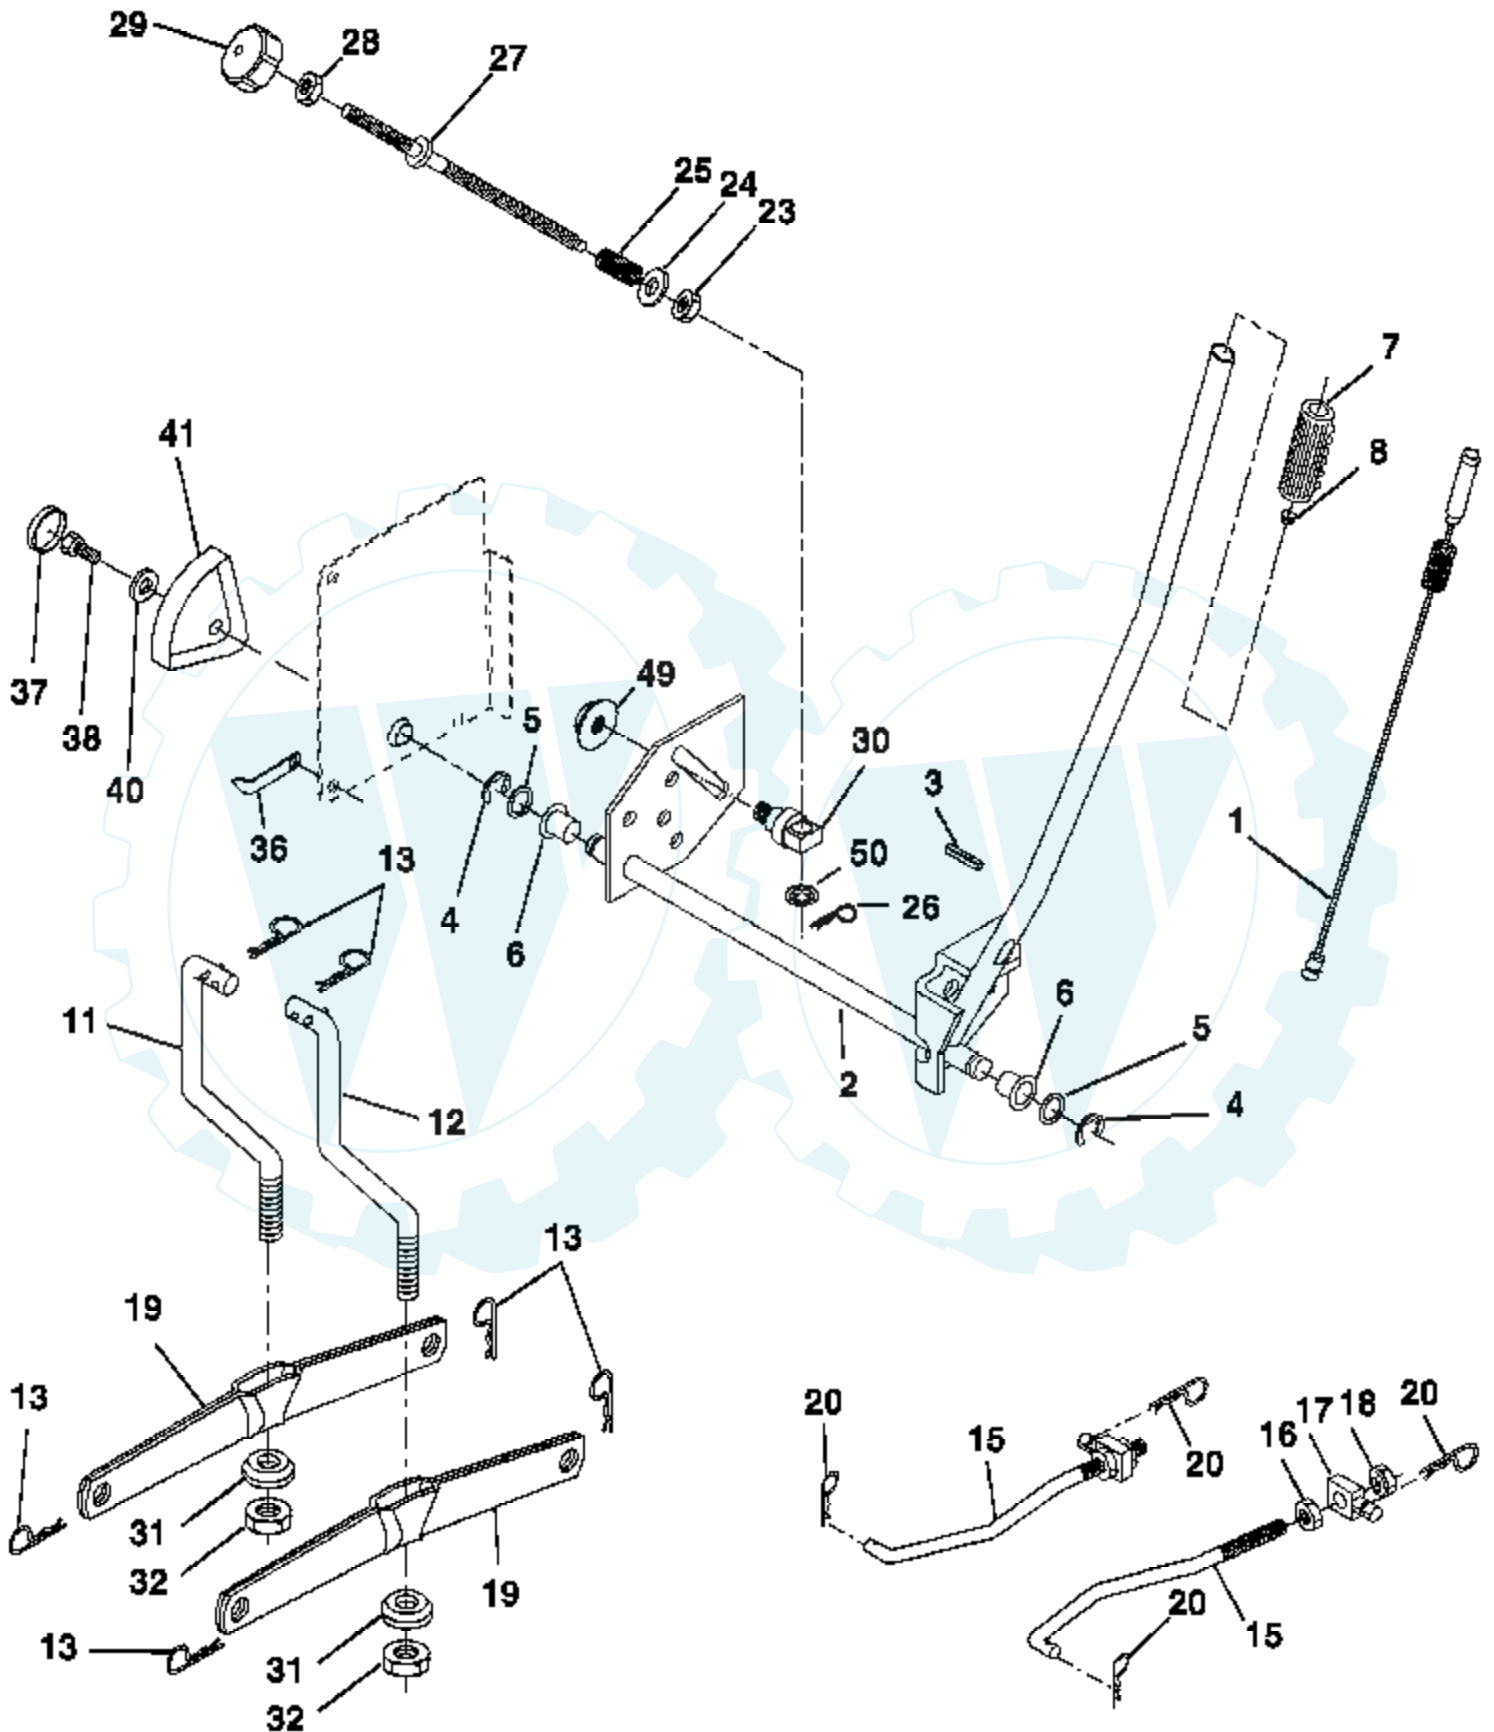

Ref #	Part Number	Qty	Description
106	2029J		Nut, Weld
111	179292X421		Bracket, Gauge, Wheel LH
112	179293X421		Bracket, Gauge, Wheel RH
113	17060510		Screw 3/8-16 x .625
114	73510500		Nut, Keps 5/16 - 18 UNC
115	72110505		Bolt, Carriage 5/16-18 x 5/8
116	4898H		Bolt, Shoulder
117	165746		Wheel, Gauge
118	73930600		Nut Centerlock 3/8-16
119	19121414		Washer 3/8 x 7/8 x 14 Ga.
132	17060612		Screw 3/8-16 x .75
142	165890		Arm Spring Brake Mower
143	157109		Bracket Arm Idler 42"
144	173441		Keeper Belt 42" Clutch Cable
145	173437		Pulley Idler Flat
146	173443		Bolt Carriage Idler
147	131335		Spring Extension
148	169022		Spring Return Idler
149	165898		Retainer Spring Yellow
150	19091216		Washer 9/32 x 3/4 x 16 Ga.
151	169670		Bracket Clutch Cable
152	169676		Clutch Cable 42"
153	169674		Washer Flat 3/8" Type B
154	169675		Spring Retainer
155	169671		Spring Retention LVR CLTCH CAB
156	169672		Spacer Clutch Cable
157	169669		Rod Clutch Cable 3/8"
158	17720408		Screw Hex Thd Cut 1/4-20 x 5/8
159	72140614		Bolt Rdhd Sqd 3/8-16 UNC x 1-3/4
182	179126		Rod Roller Nose
183	163552		Retainer Spring
	130794		Mandrel Assembly (Includes Housing, Shaft and Shaft Hardware Only-Pulley Not Included)
	172559		Replacement Mower, Complete