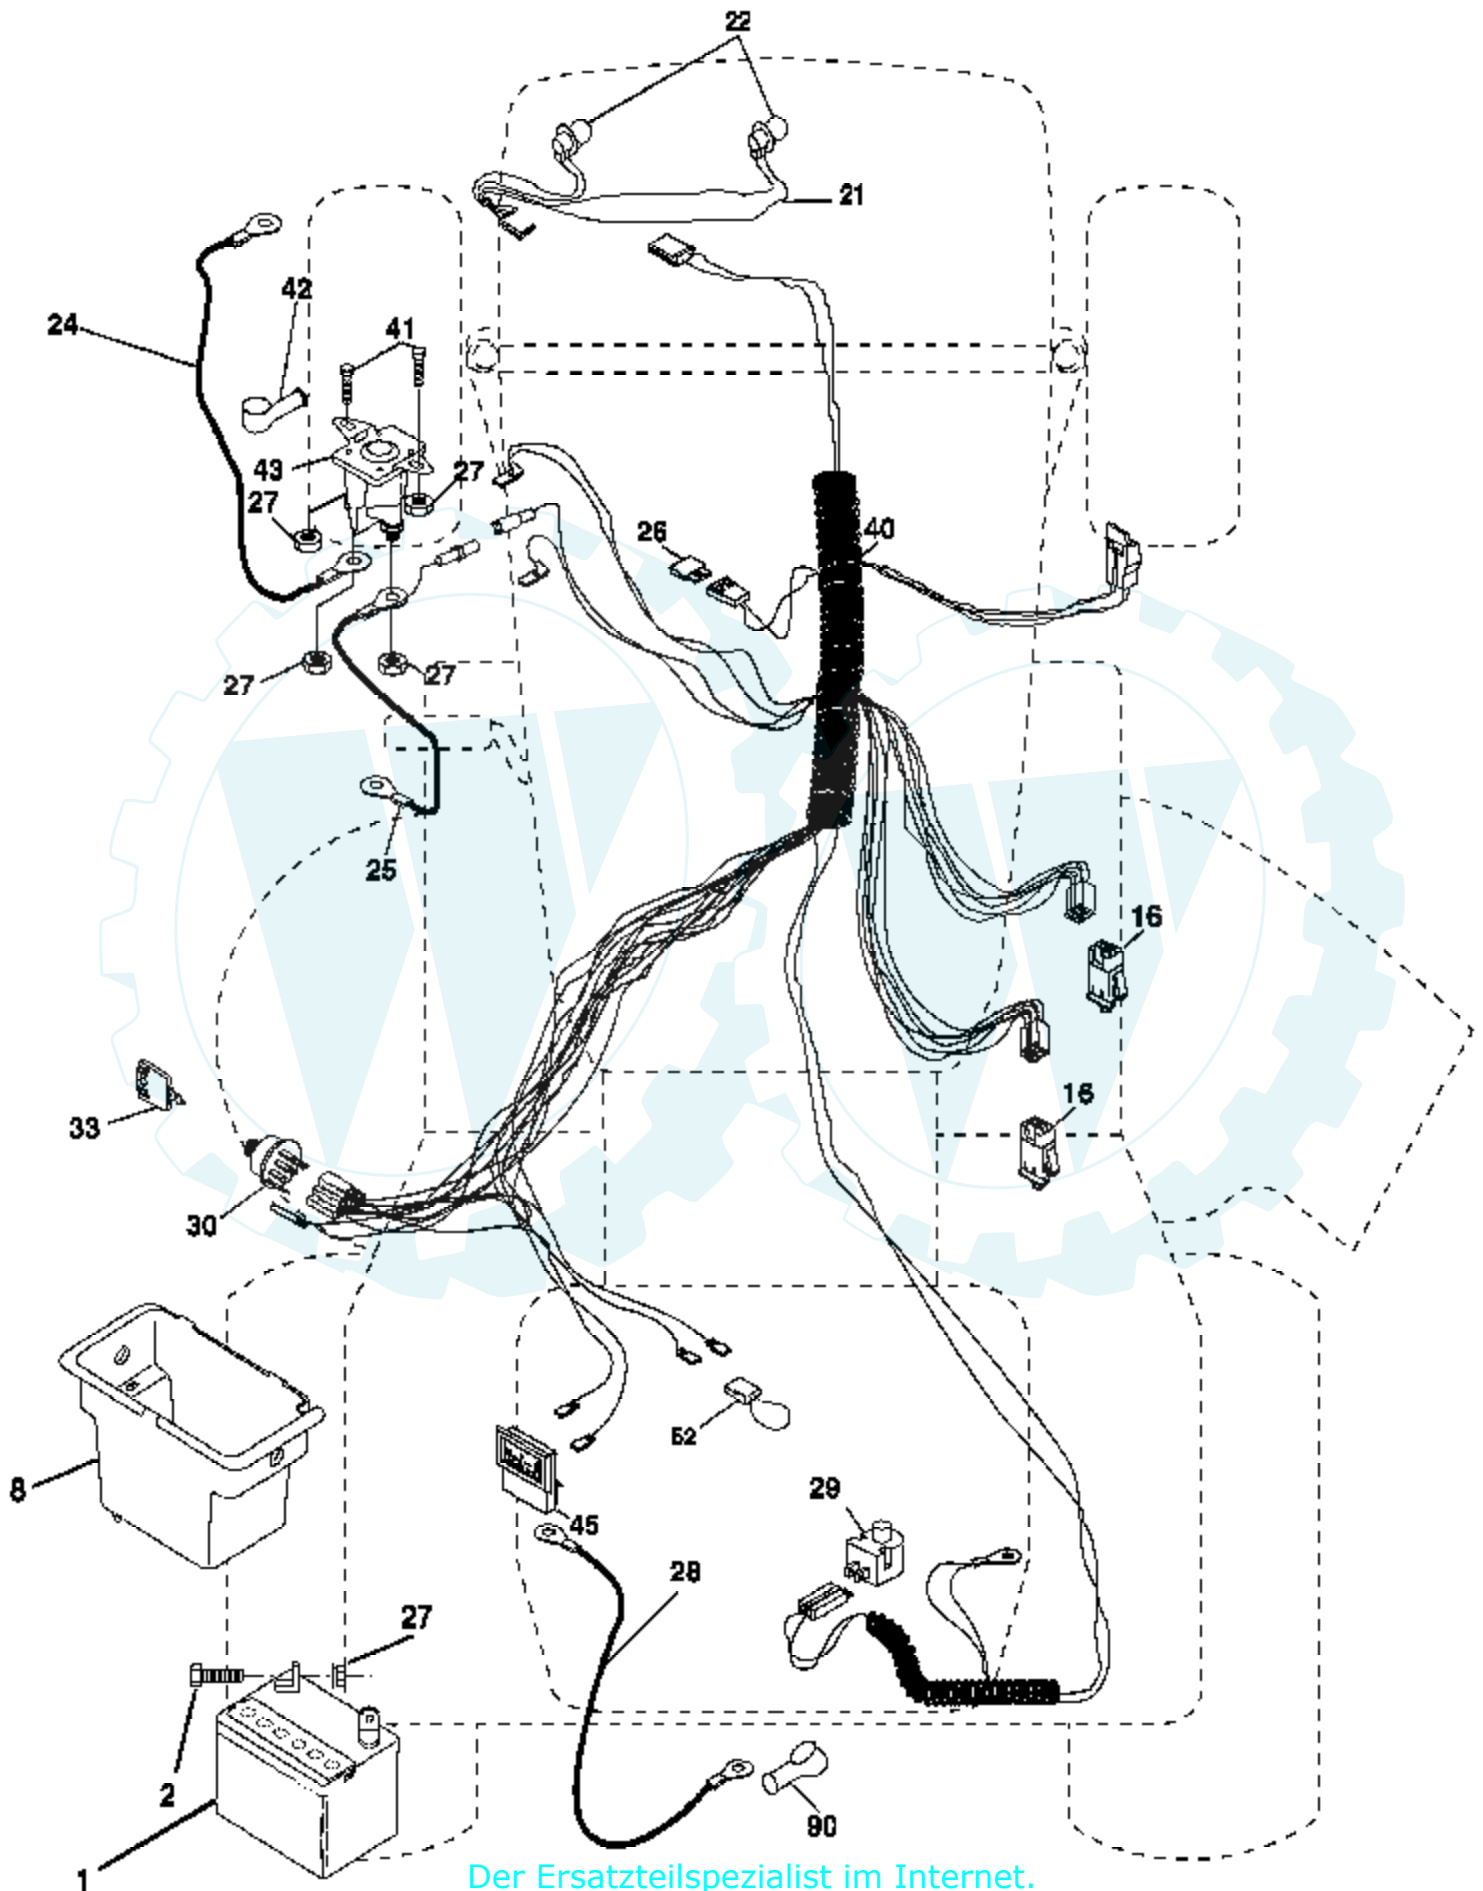

Ref #	Part Number	Qty	Description
1	156369		Decal Oper
2	176305		Decal Fender Side
3	176308		Decal Hood LH
4	178206		Decal Side Panel Logo
5	180973		Decal HP Engine
6	179128		Decal Deck "B" 42"
7	180891		Decal Repl. Parts
8	170563		Decal Warning Multi-Language
9	172740		Decal Fender Logo
10	157140		Decal Fender Danger E/F
11	172743		Decal Ins Strg Whl
14	160396		Decal V-Belt Schematic
16	176307		Decal Hood Rh
18	173587		Decal Fender Reflector RH
19	173589		Decal Fender Reflector LH
20	145005		Decal Bat Dan/Psn
	179768X428		Pad Footrest LH
	179769X428		Pad Footrest RH
	138311		Decal Handle Lft Height Adjust
	180196		Manual Owner's (English)
	180197		Manual Owner's (French)

Ref #	Part Number	Qty	Description
80	145090		Arm Shift
81	165592		Shaft Asm Cross Tapered PMST/20
82	123782X		Spring Torsion T/a
83	19171216		Washer 17/32 X 3/4 X 16 Ga
84	166231		Link Transaxle PMST/20" Zinc
85	150360		Nut Lock Center 1/4 - 28 FNTHD
89	169372X428		Console Shift STL
96	4497H		Retainer Spring 1"
112	19091210		Washer 9/32 x 3/4 x 10 Ga.
113	127285X		Strap Torque LT
116	72140608		Bolt Rdhd Sq Neck 3/8-16 x 1
120	73900600		Nut Lock Flg. 3/8-16 Unc
145	74490540		Bolt Hex FLGHD 5/16-18 Gr. 5
150	175456		Spacer Retainer
151	19133210		Washer 13/32 x 2 x 10
156	166002		Washer Srrted 5/16 ID x 1.125
158	165589		Bracket Shift Mount
159	165494		Hub Tapered Flange Shift Lt
161	72140406		Bolt Rdhd Sqnk 1/4-20 x 3/4 Gr
162	73680400		Nut Crownlock 1/4-20 Unc
163	74780416		Bolt Hex Fin 1/4-20 Unc x 1 Gr 5
164	19091010		Washer 5/8 x .281 x 10 Ga
165	165623		Bracket Pivot Lever
166	166880		Screw 5/16-18 x 5/8
168	165492		Bolt Shoulder 5/16-18 x .561
169	165580		Plate Fastening
170	178394		Keeper Belt Transaxle Gear
197	169613		Nyliner Snap-In
198	169593		Washer Nyliner
202	72110612		Bolt Carr Sh 3/8-16 x 1-1/2 Gr. 5
212	145212		Nut Hexflange Lock