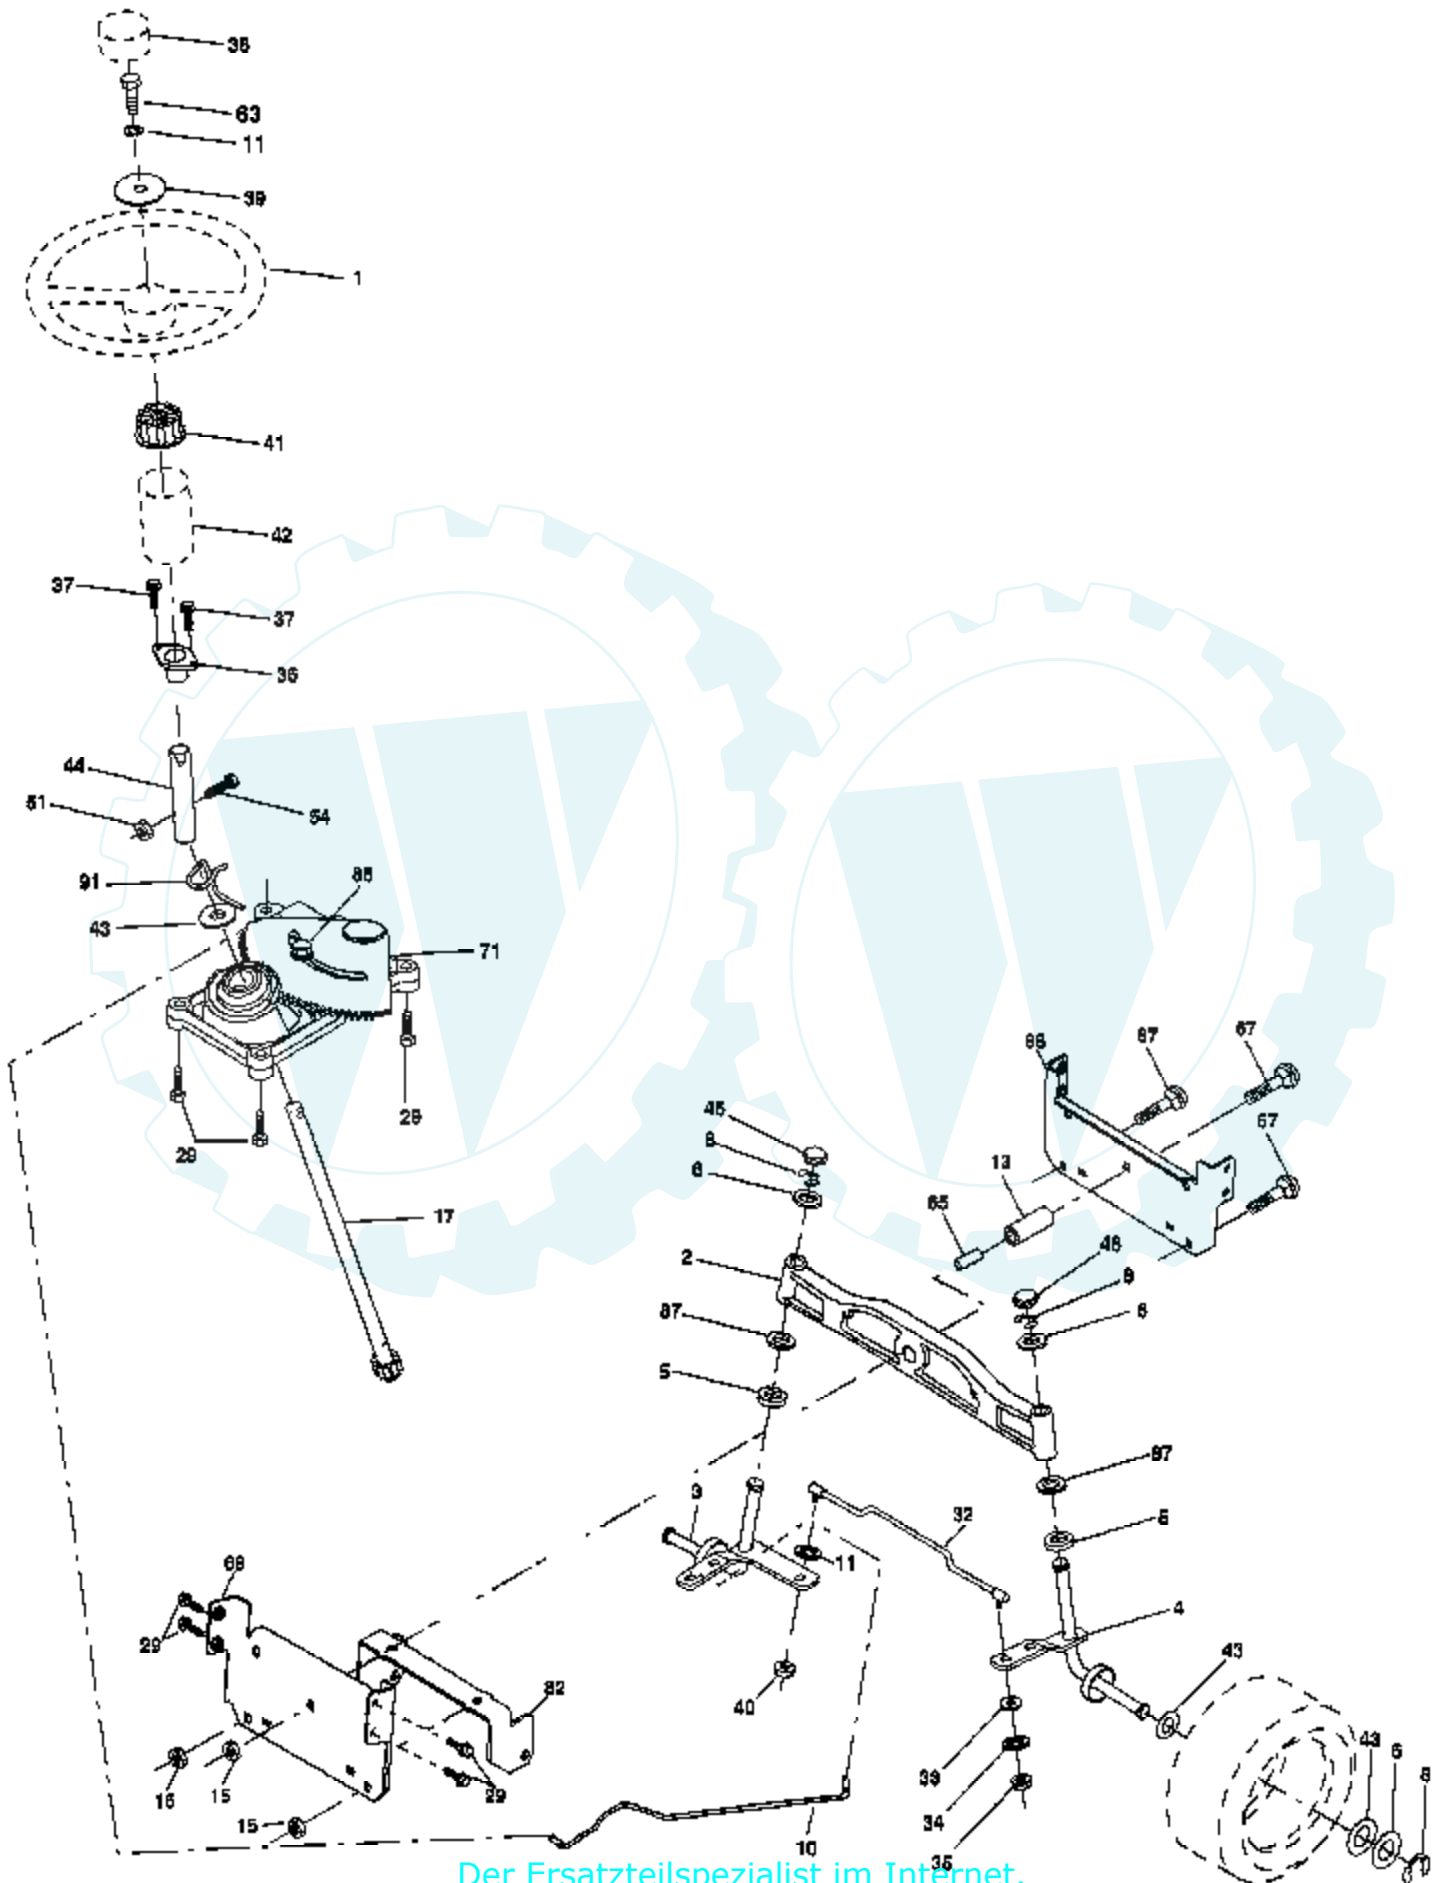

Ref #	Part Number	Qty	Description
1	159460		Wire Asm Inner/Sprg W/plunger LT
2	159471		Shaft Asm Lift RH w/Inf
3	105767X		Pin Groove 1 500 Zinc
4	12000002		E Ring #5133-62
5	19211621		Washer 21/32 X 1 X 21 Ga
6	120183X		Bearing Nylon Blk 629 Id
7	125631X		Grip Handle
8	170770		Button Plunger Yellow
11	139865		Link Lift LH Fixed Length
12	139866		Link Lift RH Fixed Length
13	4939M		Retainer Spring
15	173288		Link Front
16	73350800		Nut Jam Hex 1/2-13 Unc
17	173689		Trunnion Blk Zinc
18	73800800		Nut Lock w/Wsh 1/2-13 Unc
19	139868		Arm Suspension Rear
20	163552		Retainer Spring
23	110807X		Nut Special
24	19131016		Washer 13/32 X 5/8 X 16 Ga
25	2876H		Spring 2-1/8"
26	169484		Retainer Clip
27	126971X		Rod Adj Lift Zinc 7.49 Wrk Lg
28	73350600		Nut Hex Jam 3/8-16 Unc
29	138057		Knob Inf 3/8-16 Unc Blk W/sym
30	150233		Trunnion Infin Height
31	169865		Bearing Pvt Lift
32	73540600		Nut Crownlock 3/8 - 24
36	155097		Pointer Height Indicator
37	123935X		Plug Hole Blk 1.485/1.515 Dia.
38	17060516		Screw Thdrol 5/16-18 x 1
40	19112410		Washer 11/32 x 1-1/2 10 Ga.
41	155098		Indicator Height STLT
49	145212		Nut Hex Flange Lock
50	110452X		Nut PUSh Phos & Oil

Ref #	Part Number	Qty	Description
1	171683		Seat
2	140551		Bracket Pivot Seat 8 720
3	71110616		Bolt Fin Hex 3/8-16 Unc X 1
4	19131610		Washer 13/32 X 1 X 10 Ga
5	145006		Clip Push-In
6	73800600		Nut Hex w/Ins. 3/8-16 Unc
7	124181X		Spring Seat Cprsn 2 250 Blk Zi
8	17000616		Screw 3/8-16 X 1.5
9	19131614		Washer 13/32 X 1 X 14 Ga.
10	174894		Pan Seat
11	166369		Knob Seat
12	121246X		Bracket Mounting Switch
13	121248X		Bushing Snap Blk Nyl 50 Id
14	72050412		Bolt Rdhd Sqnk 1/4-20x1-1/2
15	134300		Spacer Split 28 x 88
16	121250X		Spring Cprsn
17	123976X		Nut Lock 1/4 Lge Flg Gr 5 Zinc
21	171852		Bolt Shoulder 5/16-18 Unc
22	73800500		Nut Hex Lock W/Ins 5/16-18
24	19171912		Washer 17/32 X 1-3/16 X 12 Ga.
25	127018X		Bolt Shoulder 5/16-18 X 62