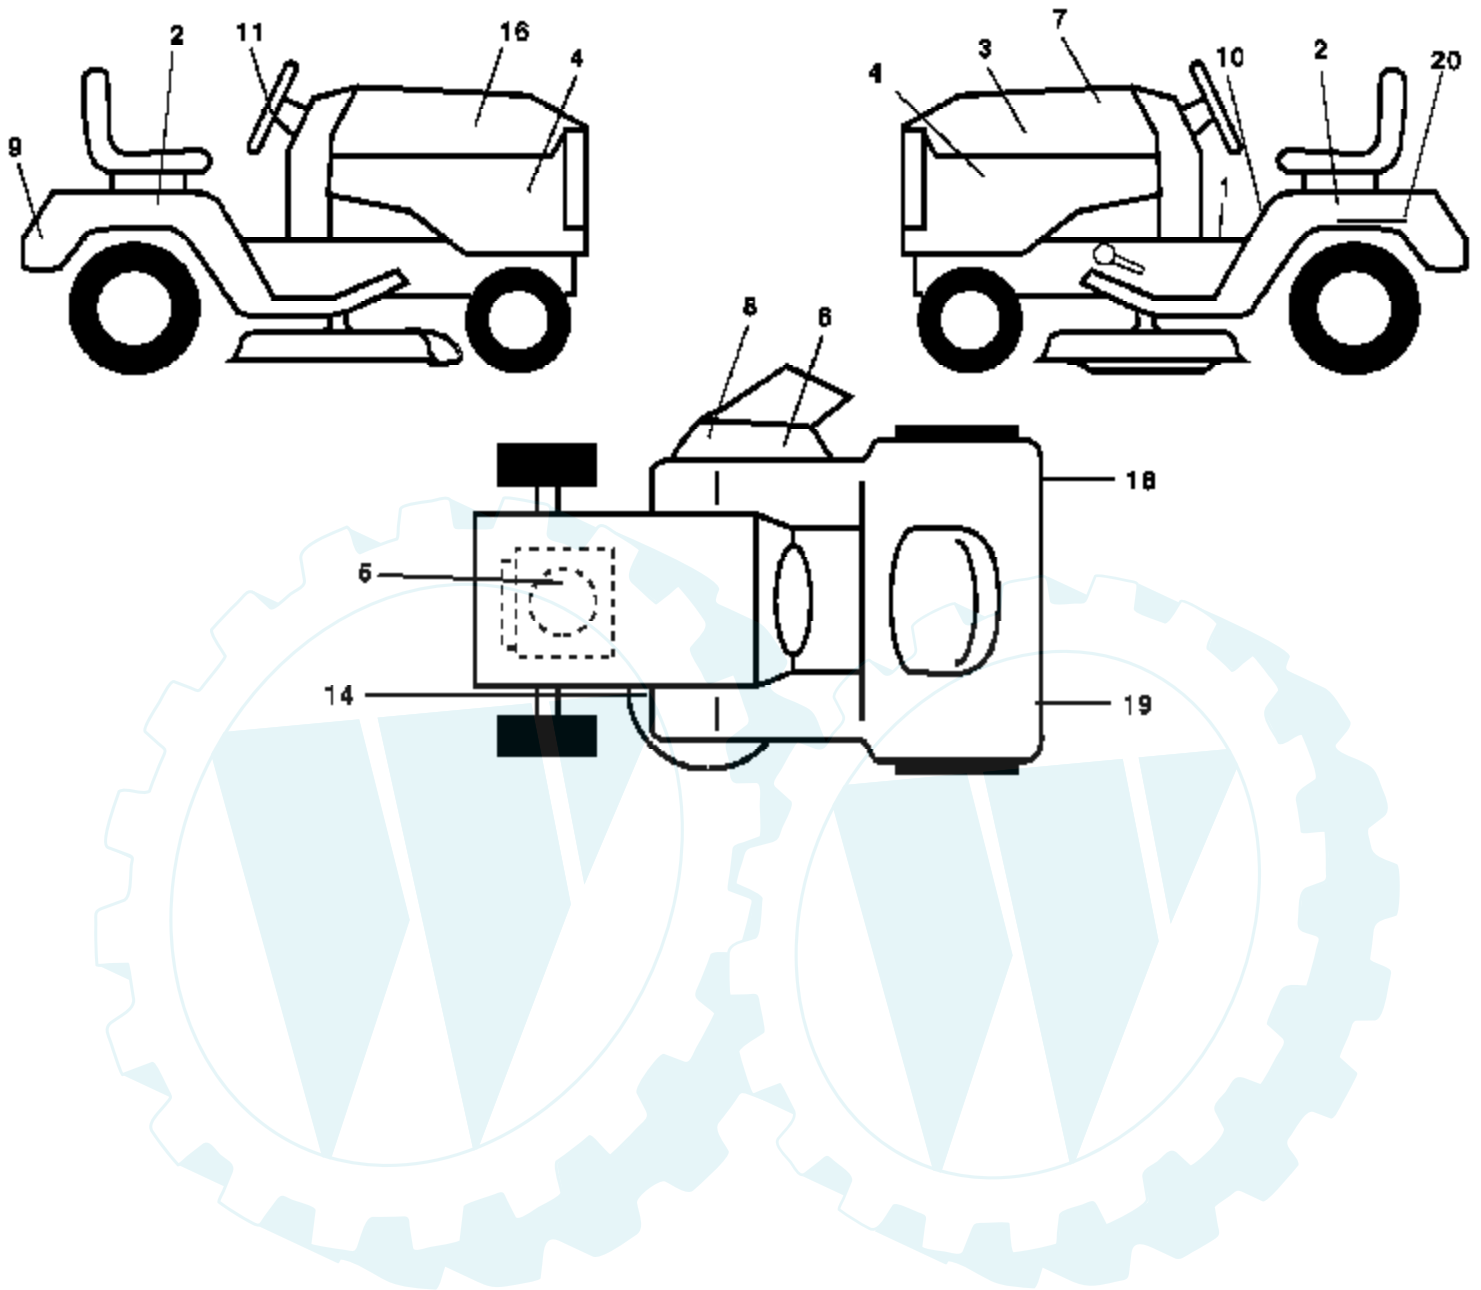

Ref #	Part Number	Qty	Description
1	156369		Decal Oper
2	176305		Decal Fender Side
3	176308		Decal Hood LH
4	178206		Decal Side Panel Logo
5	180973		Decal HP Engine
6	179128		Decal Deck "B" 42"
7	180891		Decal Repl. Parts
8	170563		Decal Warning Multi-Language
9	172740		Decal Fender Logo
10	157140		Decal Fender Danger E/F
11	172743		Decal Ins Strg Whl
14	160396		Decal V-Belt Schematic
16	176307		Decal Hood Rh
18	173587		Decal Fender Reflector RH
19	173589		Decal Fender Reflector LH
20	145005		Decal Bat Dan/Psn
	179768X428		Pad Footrest LH
	179769X428		Pad Footrest RH
	138311		Decal Handle Lft Height Adjust
	180196		Manual Owner's (English)
	180197		Manual Owner's (French)