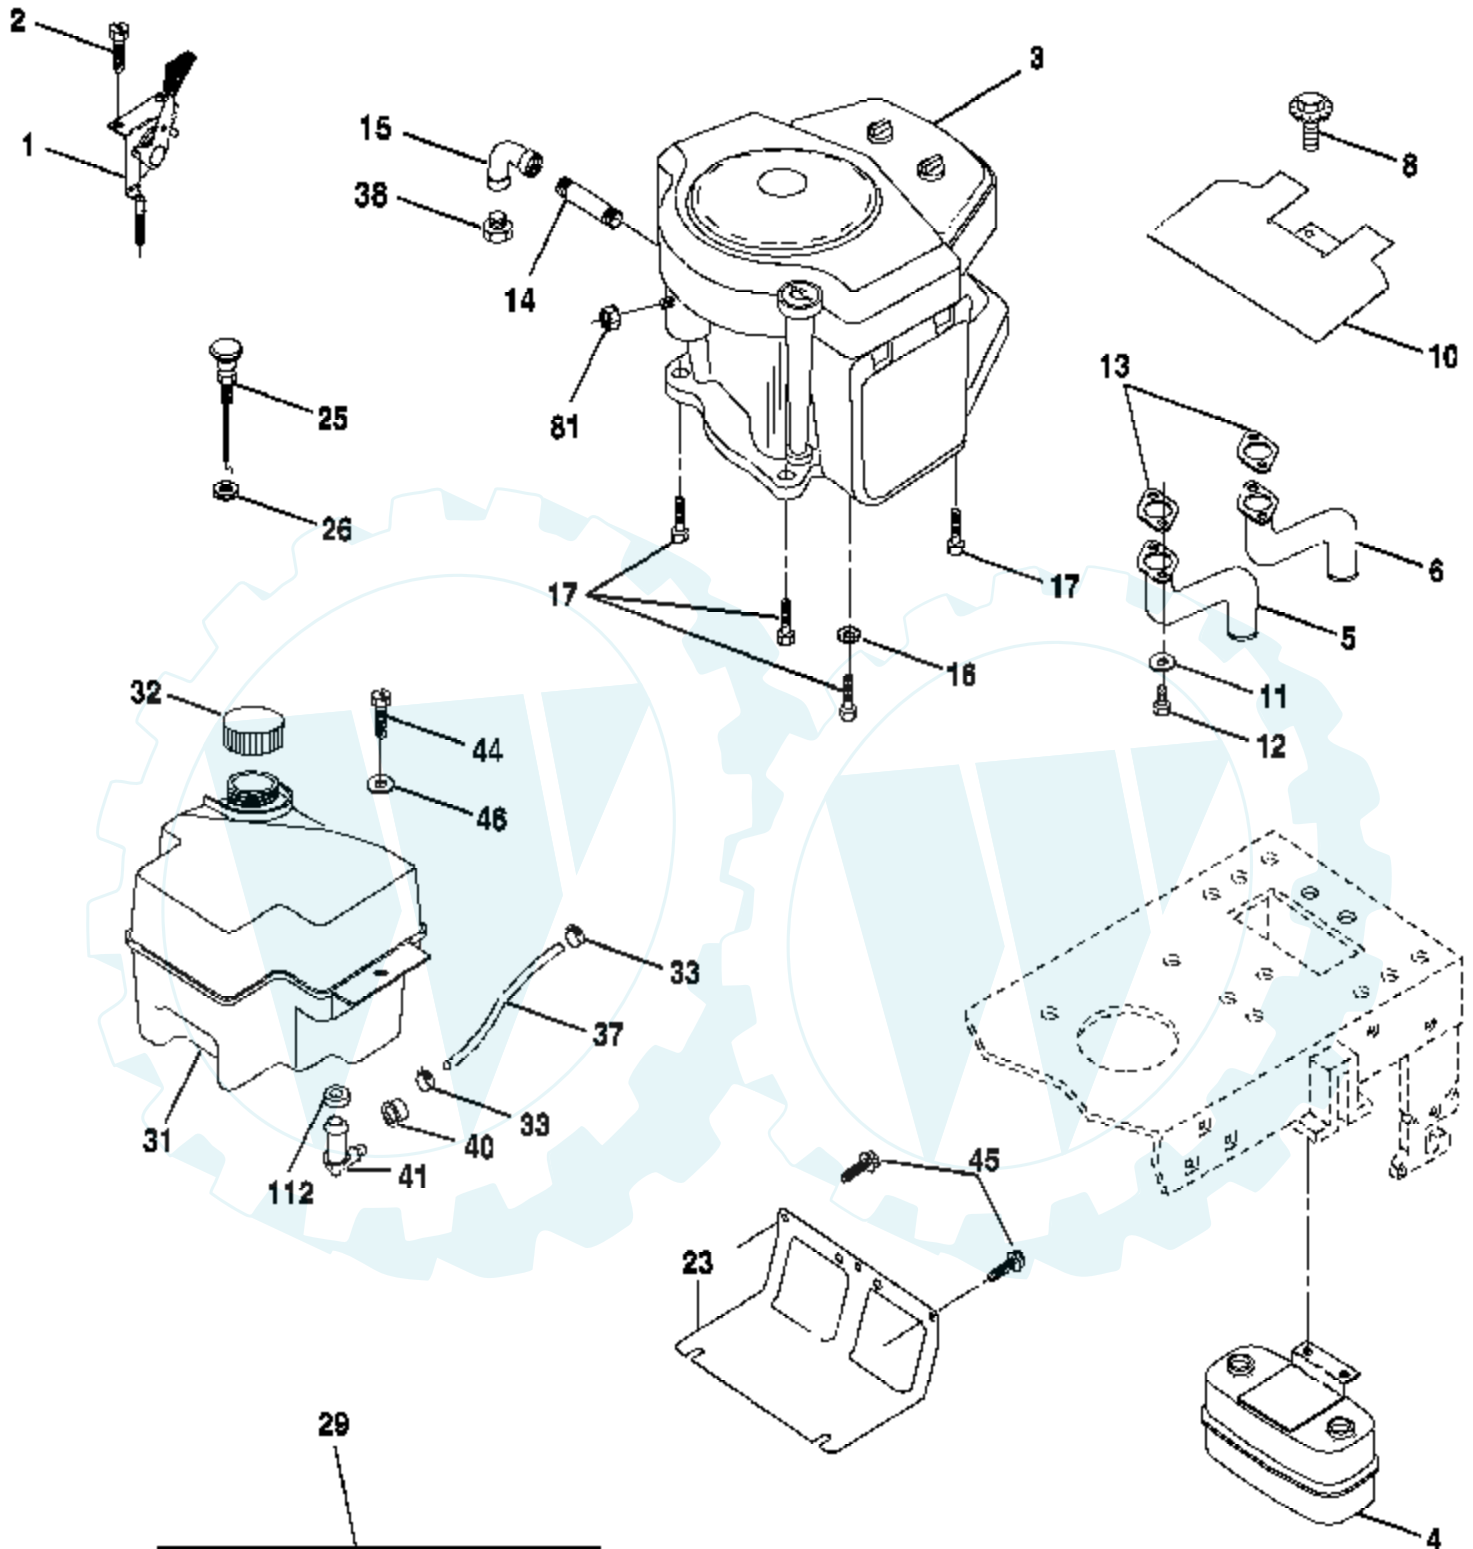

OPTIONAL EQUIPMENT
Spark Arrester

Ref #	Part Number	Qty	Description
1	170771		Control Th/ch Flag
2	17720408		Screw Hex Thd Cut 1/4-20 x 5/8 T
3			Engine, Briggs Model 407777 (Order Parts From Engine Manufacturer)
4	149723		Muffler Exhaust
5	159955		Exhaust Tube LH
6	160589		Exhaust Tube RH
8	171877		Bolt 5/16-18 UNC x 3/4
10	162797		Shield Browning
11	10040500		Washer Lock 5/16
12	71070512		Screw Hex 5/16-18 x 3/4
13	165291		Gasket Muffler
14	13280324		Nipple Pipe 3/8 NPT x 3
15	13200300		Elbow STD 90 Degree 3/8-18
16	11050600		Washer Lock Ext Tooth 3/8
17	17060624		Screw 3/8-16 x 1-1/2
23	169837		Shield Brn/Dbr Guard
25	145996		Control Choke
26	73920600		Nut Keps 3/8-24 Unf
29	137180		Arrestor Spark
31	180645		Tank Fuel Front 2 00
32	140527		Cap Fuel
33	123487X		Clamp Hose Black
37	137040		Line Fuel 20"
38			Plug Oil Drain (Order parts from engine manufacturer)
40	124028X		Bushing Snap Nyl Blk Fuel Line
41	139277		Stem Tank Fuel
44	17670412		Screw Hex wsh Thdrol 1/4-20 x 3/4
45	17000612		Screw Hex Wsh Thdrol 3/8-16 x 3/4
46	19091416		Washer 9/32 X 7/8 X 16 Ga
81	73510400		Nut Keps Hex 1/4-20 Unc
112	3645J		Bushing