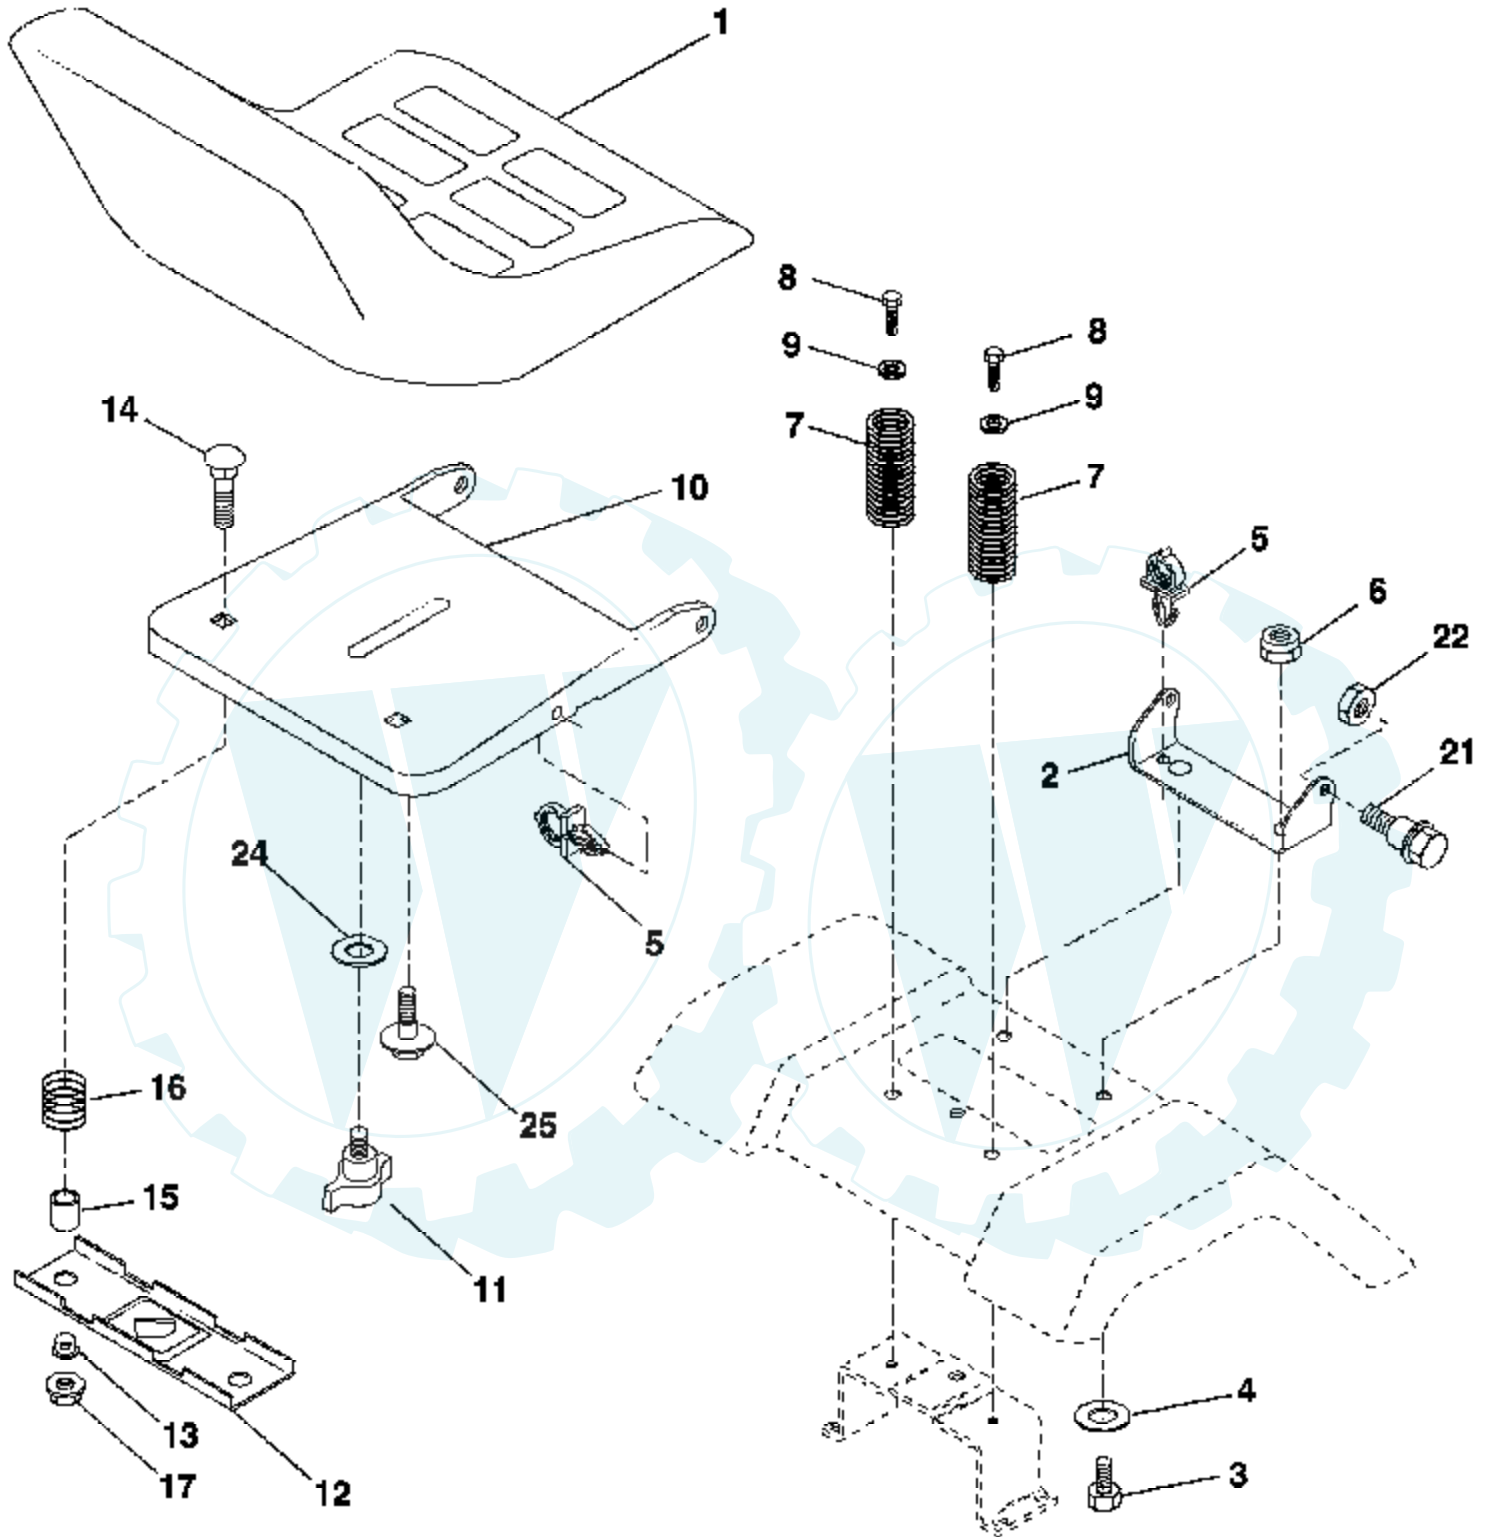

Ref #	Part Number	Qty	Description
1	159460		Wire Asm Inner/Sprg W/plunger LT
2	159471		Shaft Asm Lift RH w/Inf
3	105767X		Pin Groove 1 500 Zinc
4	12000002		E Ring #5133-62
5	19211621		Washer 21/32 X 1 X 21 Ga
6	120183X		Bearing Nylon Blk 629 Id
7	125631X		Grip Handle
8	170770		Button Plunger Yellow
11	139865		Link Lift LH Fixed Length
12	139866		Link Lift RH Fixed Length
13	4939M		Retainer Spring
15	173288		Link Front
16	73350800		Nut Jam Hex 1/2-13 Unc
17	173689		Trunnion Blk Zinc
18	73800800		Nut Lock w/Wsh 1/2-13 Unc
19	139868		Arm Suspension Rear
20	163552		Retainer Spring
23	110807X		Nut Special
24	19131016		Washer 13/32 X 5/8 X 16 Ga
25	2876H		Spring 2-1/8"
26	169484		Retainer Clip
27	126971X		Rod Adj Lift Zinc 7.49 Wrk Lg
28	73350600		Nut Hex Jam 3/8-16 Unc
29	138057		Knob Inf 3/8-16 Unc Blk W/sym
30	150233		Trunnion Infin Height
31	169865		Bearing Pvt Lift
32	73540600		Nut Crownlock 3/8 - 24
36	155097		Pointer Height Indicator
37	123935X		Plug Hole Blk 1.485/1.515 Dia.
38	17060516		Screw Thdrol 5/16-18 x 1
40	19112410		Washer 11/32 x 1-1/2 10 Ga.
41	155098		Indicator Height STLT
49	145212		Nut Hex Flange Lock
50	110452X		Nut PUSh Phos & Oil