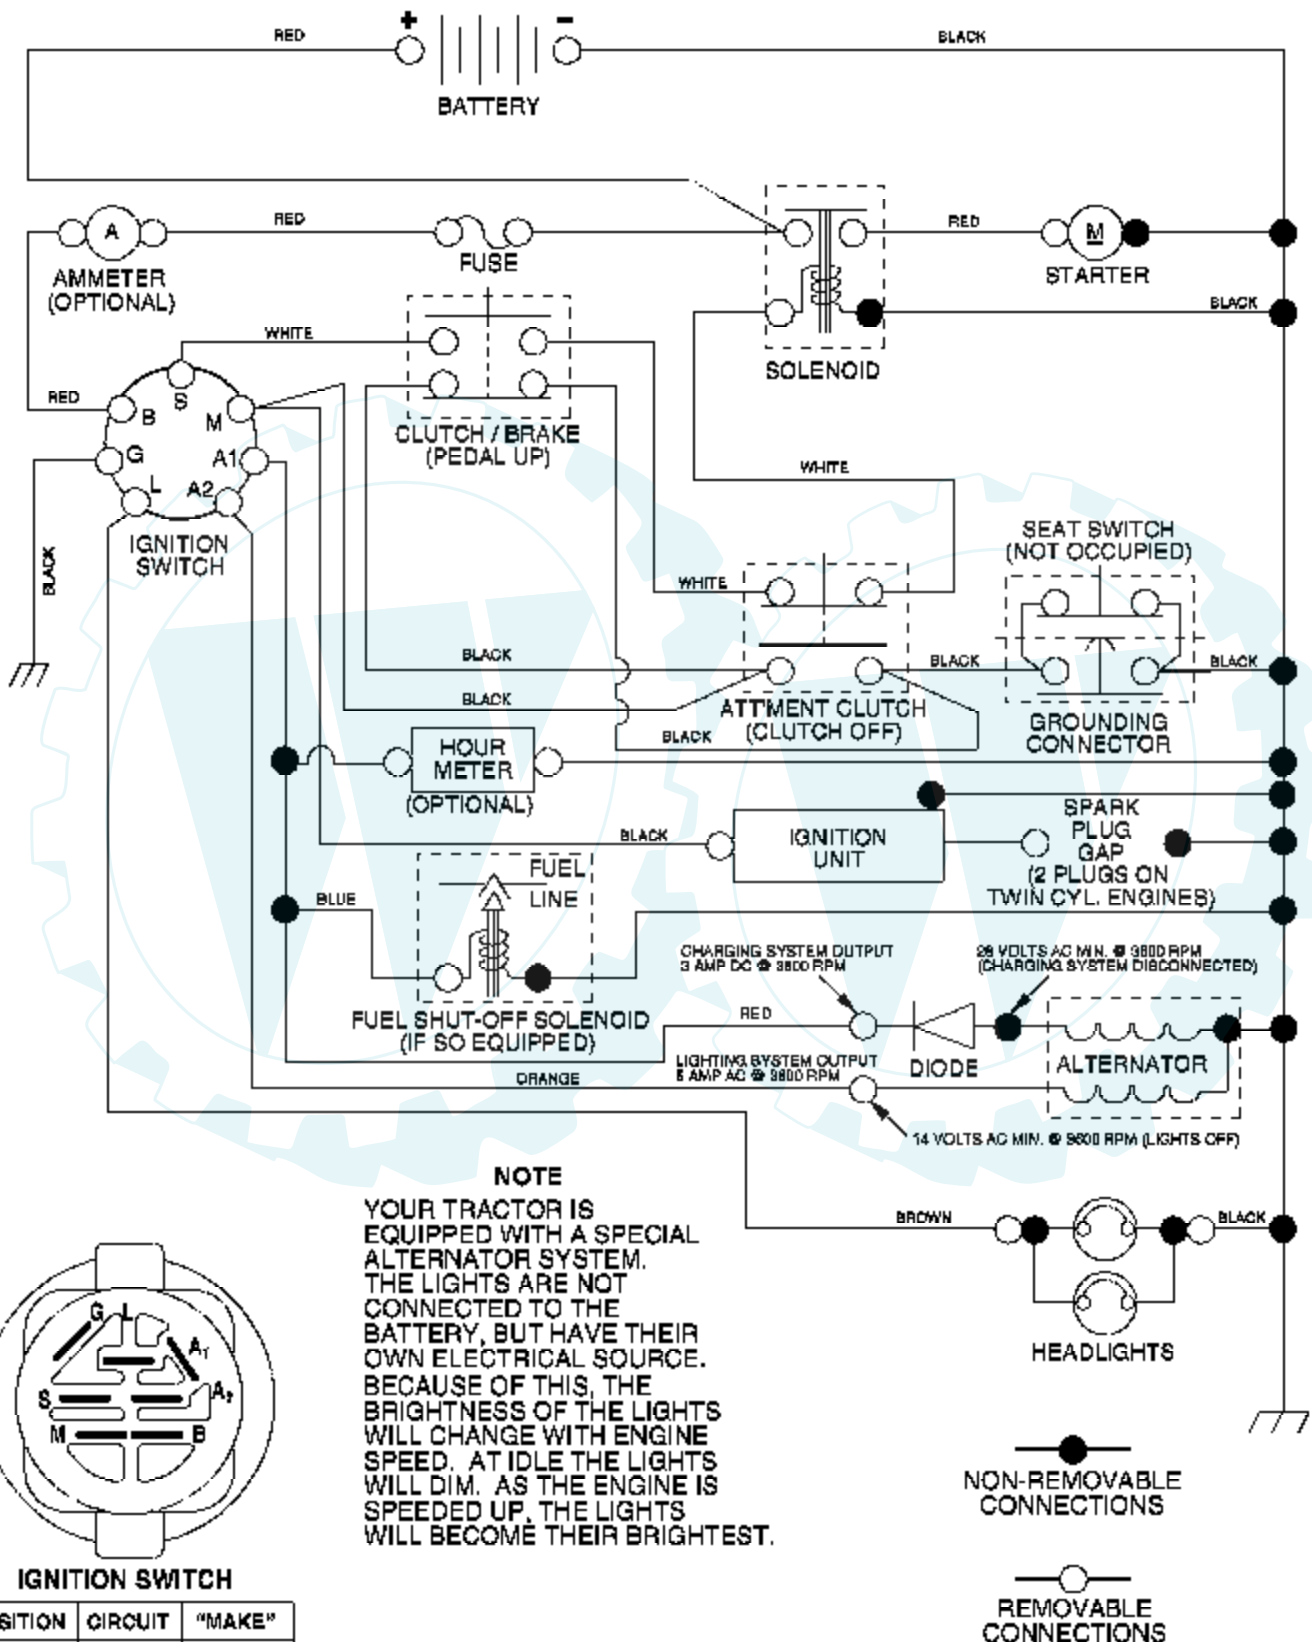

Ref #	Part Number	Qty	Description
1	159460		Wire Asm Inner/Sprg W/plunger LT
2	159471		Shaft Asm Lift RH w/Inf
3	105767X		Pin Groove 1 500 Zinc
4	12000002		E Ring #5133-62
5	19211621		Washer 21/32 X 1 X 21 Ga
6	120183X		Bearing Nylon Blk 629 Id
7	125631X		Grip Handle
8	170770		Button Plunger Yellow
11	139865		Link Lift LH Fixed Length
12	139866		Link Lift RH Fixed Length
13	4939M		Retainer Spring
15	173288		Link Front
16	73350800		Nut Jam Hex 1/2-13 Unc
17	173689		Trunnion Blk Zinc
18	73800800		Nut Lock w/Wsh 1/2-13 Unc
19	139868		Arm Suspension Rear
20	163552		Retainer Spring
23	110807X		Nut Special
24	19131016		Washer 13/32 X 5/8 X 16 Ga
25	2876H		Spring 2-1/8"
26	169484		Retainer Clip
27	126971X		Rod Adj Lift Zinc 7.49 Wrk Lg
28	73350600		Nut Hex Jam 3/8-16 Unc
29	138057		Knob Inf 3/8-16 Unc Blk W/sym
30	150233		Trunnion Infin Height
31	169865		Bearing Pvt Lift
32	73540600		Nut Crownlock 3/8 - 24
36	155097		Pointer Height Indicator
37	123935X		Plug Hole Blk 1.485/1.515 Dia.
38	17060516		Screw Thdrol 5/16-18 x 1
40	19112410		Washer 11/32 x 1-1/2 10 Ga.
41	155098		Indicator Height STLT
49	145212		Nut Hex Flange Lock
50	110452X		Nut PUSh Phos & Oil