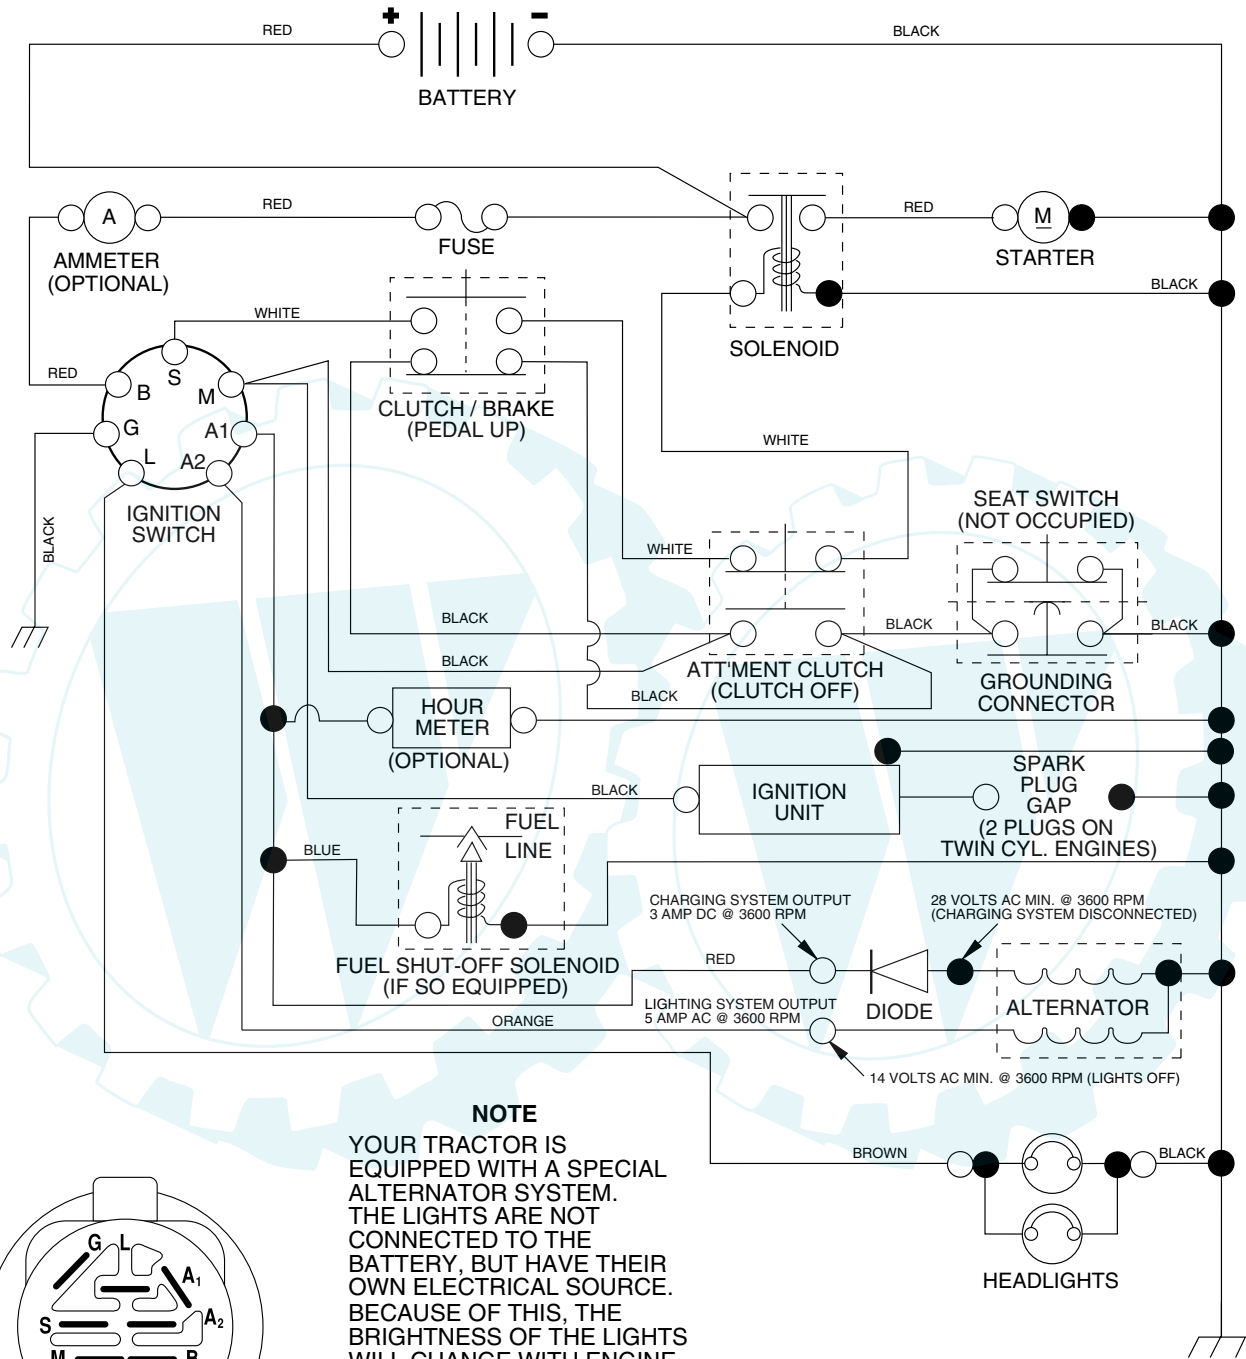

**SCHEMATIC**

**NOTE**

YOUR TRACTOR IS EQUIPPED WITH A SPECIAL ALTERNATOR SYSTEM. THE LIGHTS ARE NOT CONNECTED TO THE BATTERY, BUT HAVE THEIR OWN ELECTRICAL SOURCE. BECAUSE OF THIS, THE BRIGHTNESS OF THE LIGHTS WILL CHANGE WITH ENGINE SPEED. AT IDLE THE LIGHTS WILL DIM. AS THE ENGINE IS SPEEDED UP, THE LIGHTS WILL BECOME THEIR BRIGHTEST.

**IGNITION SWITCH**

POSITION	CIRCUIT	"MAKE"
OFF	M+G+A1	NONE
RUN/LIGHT	B+A1	A2+L
RUN	B+A1	NONE
START	B + S + A1	NONE

**WIRING INSULATED CLIPS**

**NOTE:** IF WIRING INSULATED CLIPS WERE REMOVED FOR SERVICING OF UNIT, THEY SHOULD BE REPLACED TO PROPERLY SECURE YOUR WIRING.