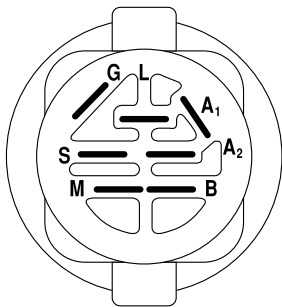

**SCHEMATIC**

**NOTE**

YOUR TRACTOR IS EQUIPPED WITH A SPECIAL ALTERNATOR SYSTEM. THE LIGHTS ARE NOT CONNECTED TO THE BATTERY, BUT HAVE THEIR OWN ELECTRICAL SOURCE. BECAUSE OF THIS, THE BRIGHTNESS OF THE LIGHTS WILL CHANGE WITH ENGINE SPEED. AT IDLE THE LIGHTS WILL DIM. AS THE ENGINE IS SPEEDED UP, THE LIGHTS WILL BECOME THEIR BRIGHTEST.

**IGNITION SWITCH**

POSITION	CIRCUIT	"MAKE"
OFF	M+G+A1	NONE
RUN/LIGHT	B+A1	A2+L
RUN	B+A1	NONE
START	B + S + A1	NONE

**WIRING INSULATED CLIPS**

**NOTE:** IF WIRING INSULATED CLIPS WERE REMOVED FOR SERVICING OF UNIT, THEY SHOULD BE REPLACED TO PROPERLY SECURE YOUR WIRING.

NON-REMOVABLE CONNECTIONS

REMOVABLE CONNECTIONS