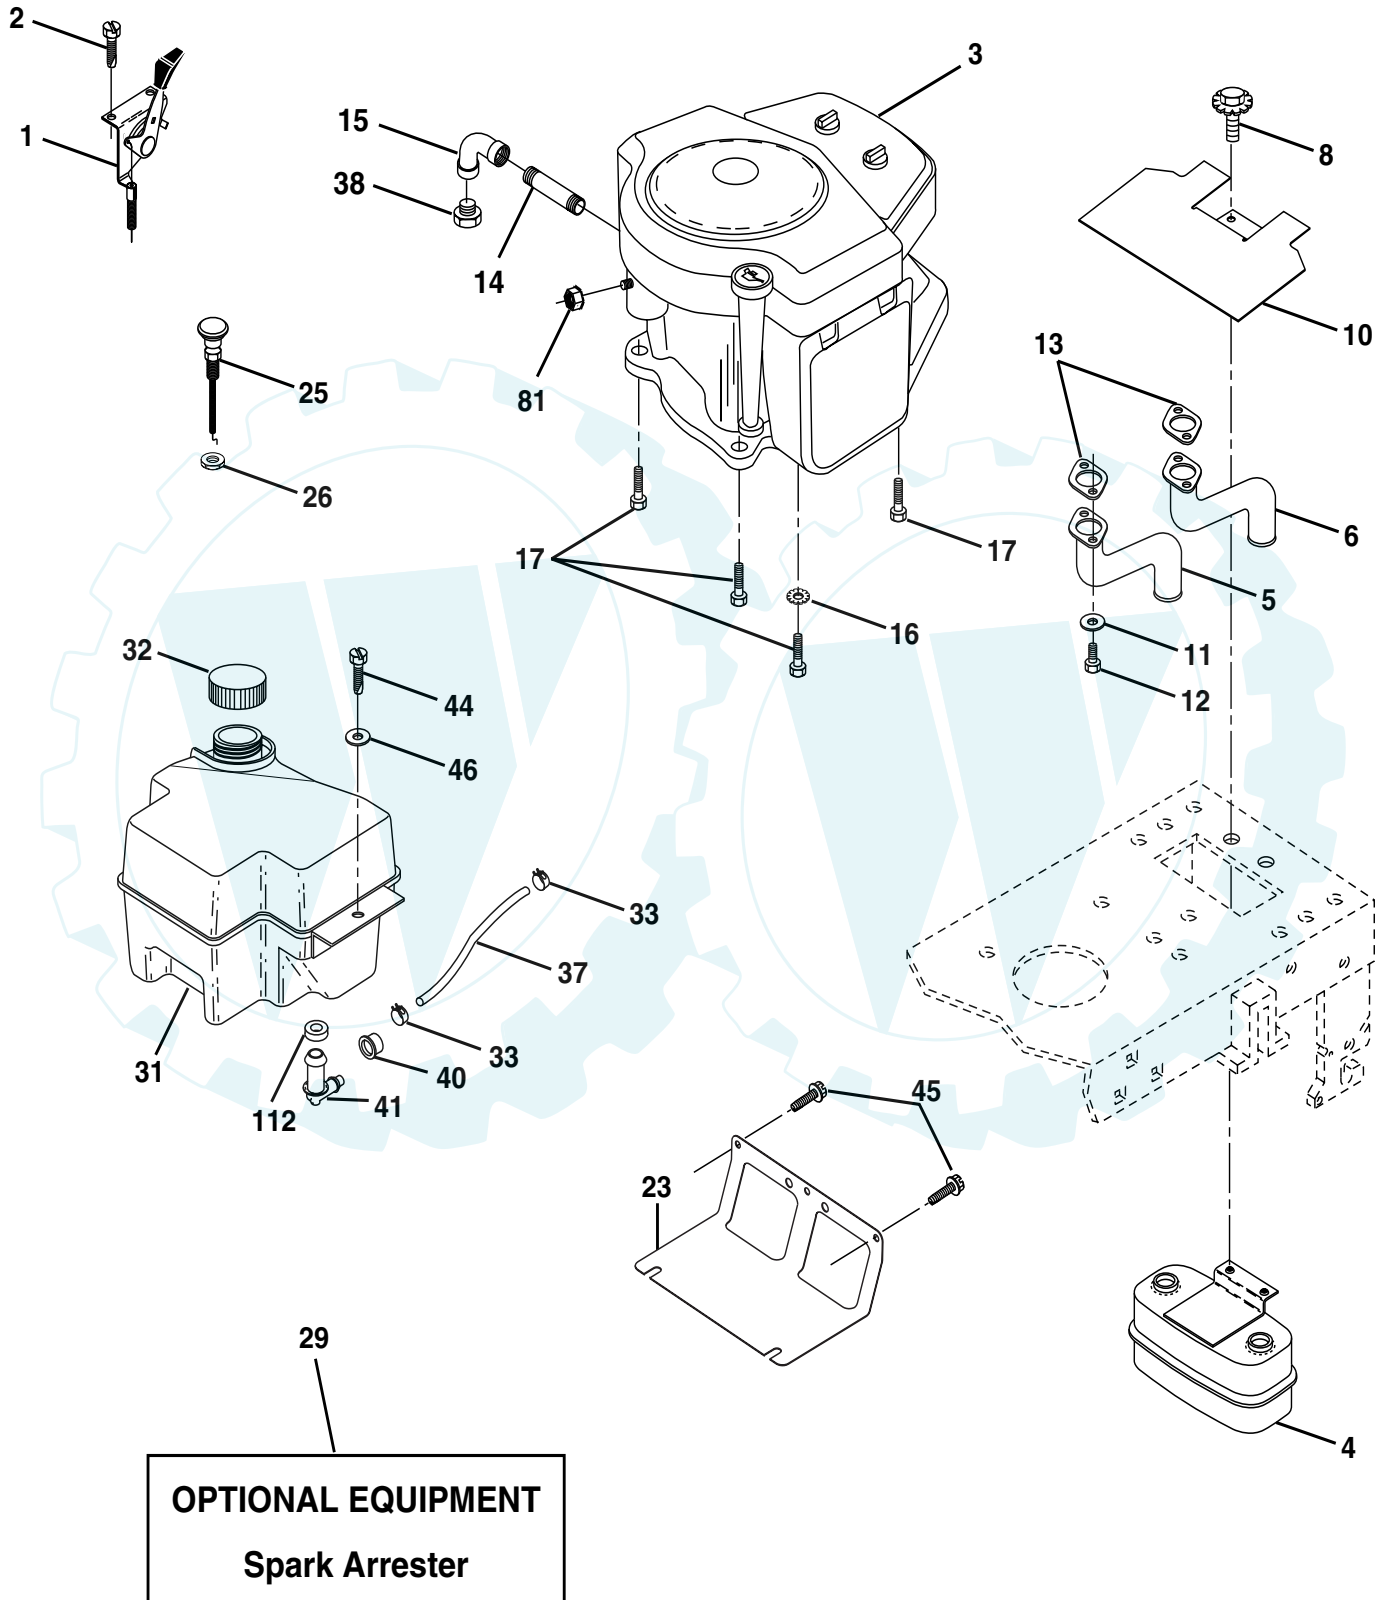

REPAIR PARTS

www.ersatzteil-service.de

TRACTOR - - MODEL NUMBER PR17542STA

ENGINE

TRACTOR - - MODEL NUMBER PR17542STA

ENGINE

KEY NO.	PART NO.	DESCRIPTION
1	170771	Control Th/ch Flag
2	17720408	Screw Hex Thd Cut 1/4-20x5/8 T
3	-----	Engine, Briggs Model 407777 (Order Parts From Engine Manufacturer)
4	149723	Muffler Exhaust
5	159955	Exhaust Tube LH
6	160589	Exhaust Tube RH
8	171877	Bolt 5/16-18 UNC x 3/4
10	162797	Shield Browning
11	10040500	Washer Lock 5/16
12	71070512	Screw Hex 5/16-18 x 3/4
13	165291	Gasket Muffler
14	13280336	Nipple Pipe 3/8 NPT x 4-1/2
15	13200300	Elbow STD 90 Degree 3/8-18
16	11050600	Washer Lock Ext Tooth 3/8
17	17060624	Screw 3/8-16 x 1-1/2
23	169837	Shield Brn/Dbr Guard
25	145996	Control Choke
26	73920600	Nut Keps 3/8-24 Unf
29	137180	Arrestor Spark
31	180645	Tank Fuel Front 2 00
32	140527	Cap Fuel
33	123487X	Clamp Hose Black
37	137040	Line Fuel 20"
38	-----	Plug Oil Drain (Order parts from engine manufacturer)
40	124028X	Bushing Snap Nyl Blk Fuel Line
41	139277	Stem Tank Fuel
44	17670412	Screw Hex wsh Thdrol 1/4-20x3/4
45	17000612	Screw Hex Wsh Thdrol 3/8-16 x 3/4
46	19091416	Washer 9/32 X 7/8 X 16 Ga
81	73510400	Nut Keps Hex 1/4-20 Unc
112	3645J	Bushing

NOTE: All component dimensions given in U. S.
inches 1 inch = 25.4 mm