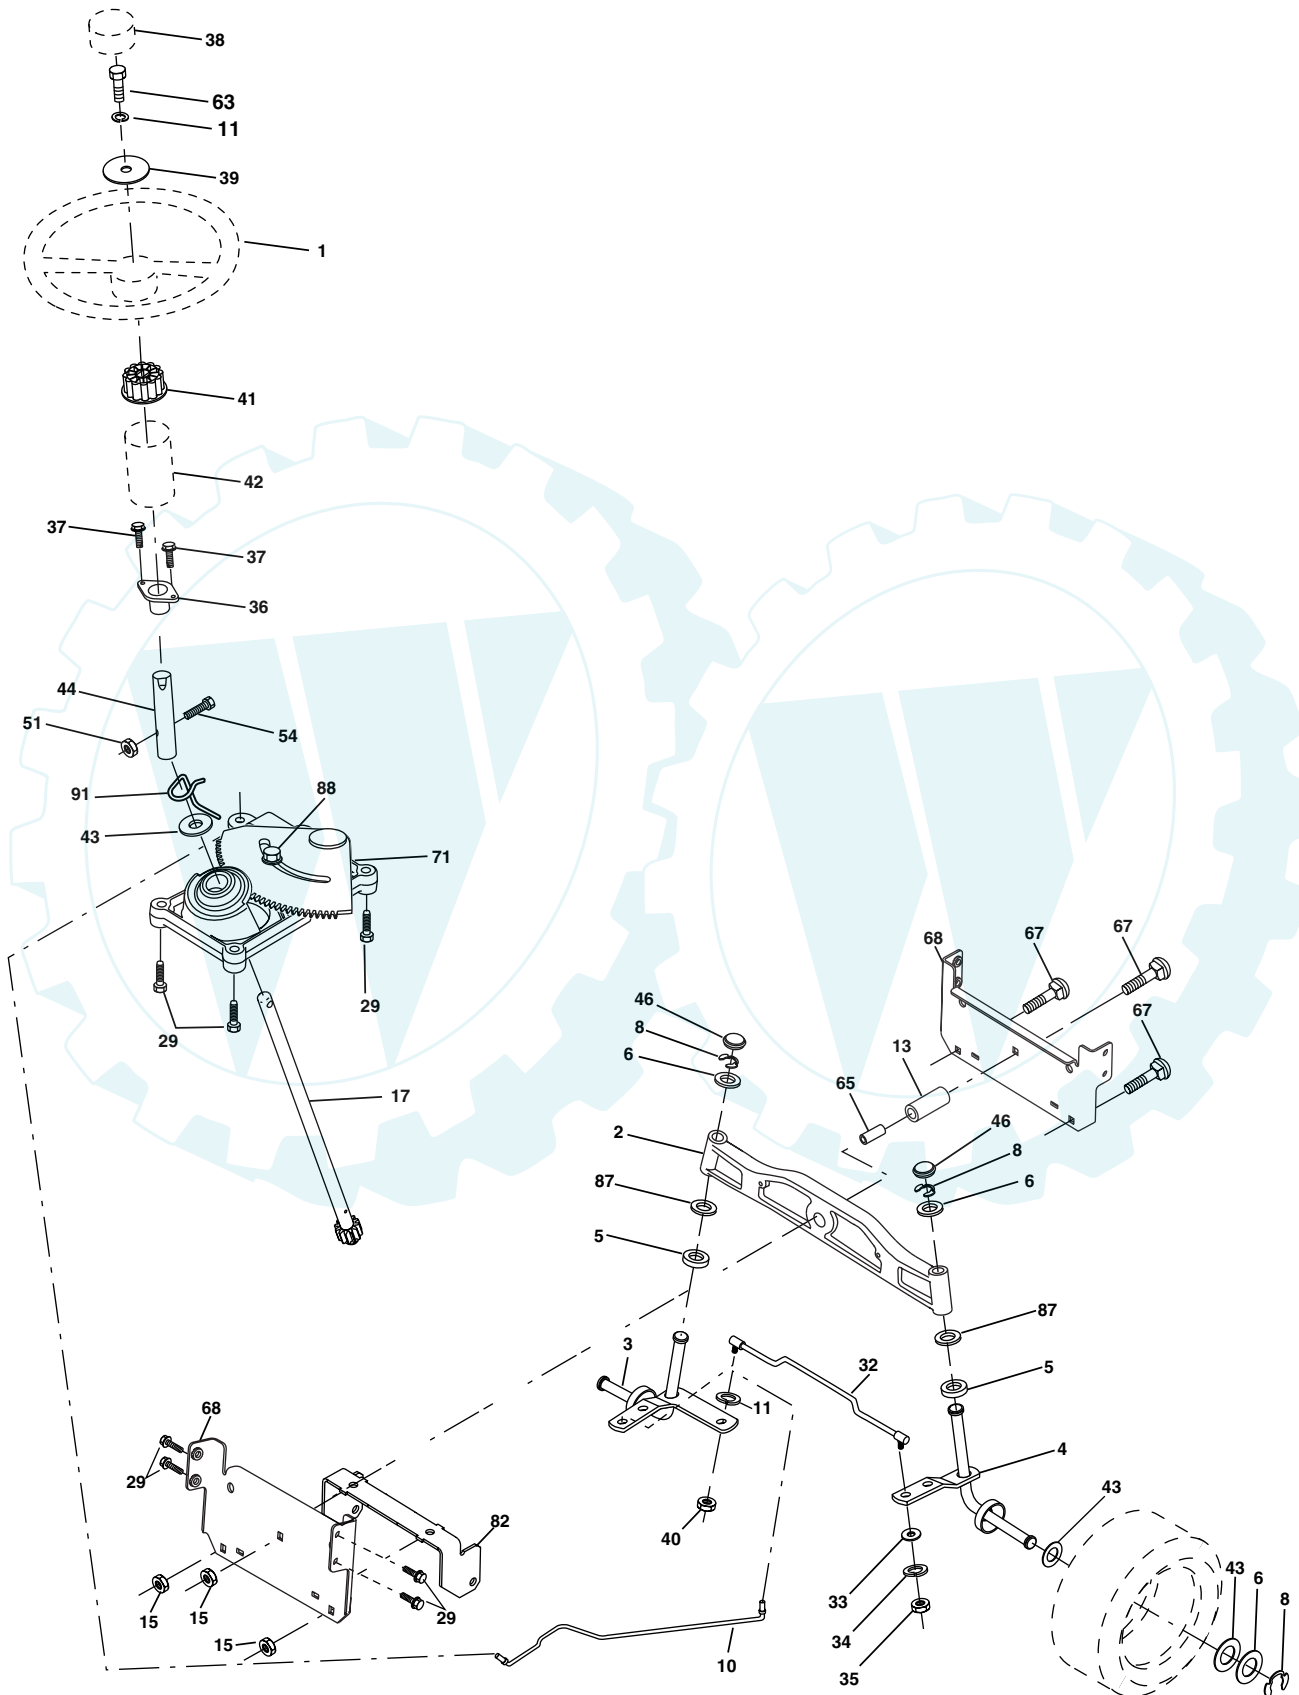

REPAIR PARTS

TRACTOR - - MODEL NUMBER PR17542STA

STEERING ASSEMBLY

TRACTOR - - MODEL NUMBER PR17542STA

STEERING ASSEMBLY

KEY NO.	PART NO.	DESCRIPTION
1	180656X428	Wheel Steering
2	172393	Axle Asm Cast Iron LT
3	169840	Spindle Asm LH
4	169839	Spindle Asm RH
5	6266H	Bearing Race Thrust Harden
6	121748X	Washer 25/32 X 1-5/8 X 16 Ga
8	12000029	Ring Klip #t5304-75
10	175121	Link Drag
11	10040600	Washer Lock Hvy Hlcl Spr 3/8
13	136518	Spacer Brg. Axle Front
15	145212	Nut Hex Flange Lock
17	177876	Shaft Asm. Steering
29	17060612	Screw 3/8-16x.75
32	171888	Rod Tie
33	19111216	Washer 11/32 x 3/4 x 16 Ga.
34	10040500	Washer Lock Hvy Hlcl Spr 5/16
35	73540500	Crownlock Nut 5/16-24
36	155099	Bushing Strg
37	152927	Screw
38	180657X428	Insert Cap Strg Wh Au
39	19132411	Washer
40	7810H	Lock nut
41	159945	Adaptor Wheel Strg
42	145054X428	Boot Steering Dash
43	121749X	Washer 25/32 X 1 1/4 X 16 Ga
44	153720	Extension Steering Shaft LR/LT
46	121232X	Cap Spindle Fr Top Blk
51	73800500	Nut Lock Hex w/Ins 5/16-18
54	74780520	Bolt Fin Hex 5/16-18 Unc x 1-1/4
63	74780616	Bolt Fin Hex 3/8-16unc x 1 Gr. 5
65	160367	Brace Axle
67	72140618	Bolt Rdhd Sq 3/8-16 Unc x 2-1/4
68	169827	Axle, Brace
71	175146	Steering Asm.
82	169835	Bracket Susp. Chassis Front
87	173966	Washer Flat .781 x 1-1/2 x .14
88	175118	Bolt Shoulder 7/16-20 Unc
91	175553	Clip Steering

NOTE: All component dimensions given in U.S. inches
1 inch = 25.4 mm