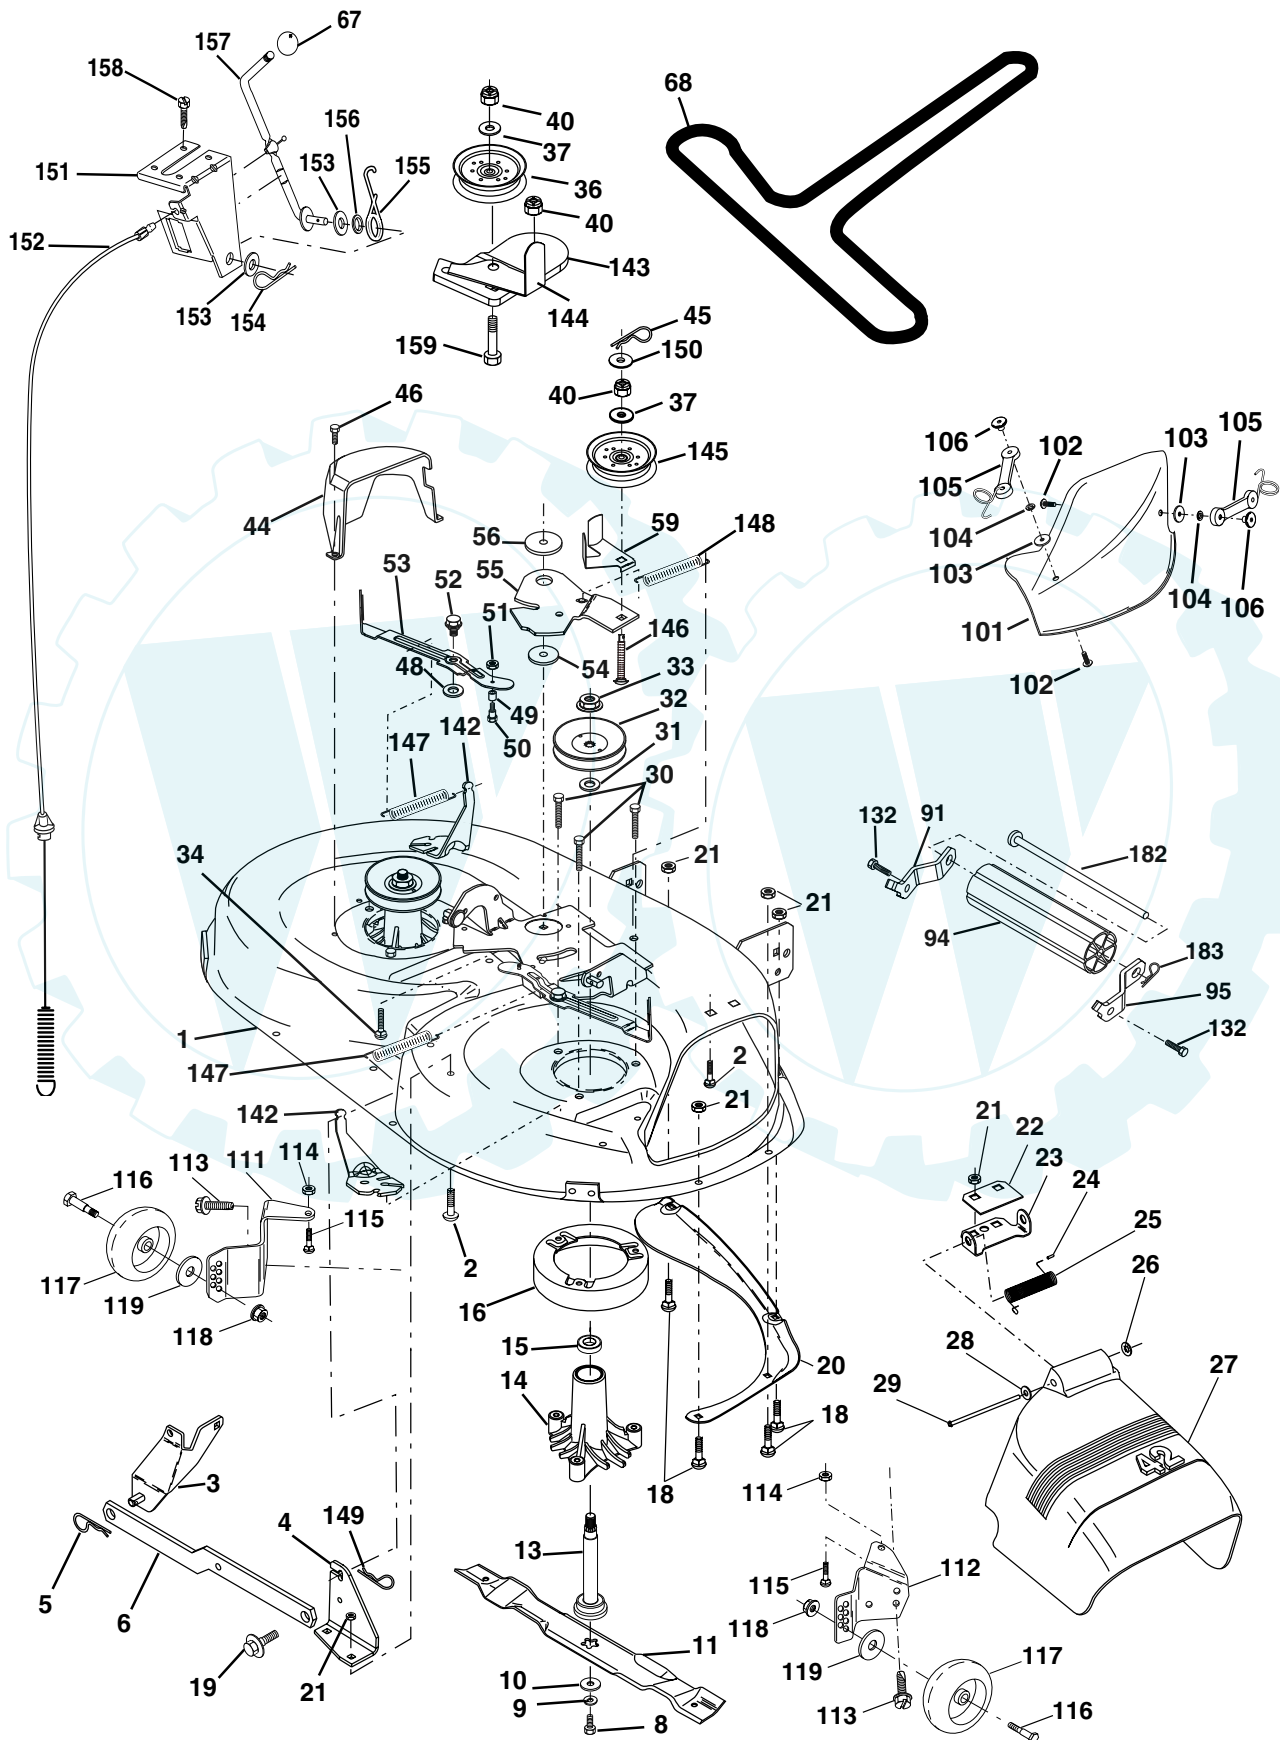

TRACTOR - - MODEL NUMBER PR17542STA

MOWER DECK

TRACTOR - - MODEL NUMBER PR17542STA

MOWER DECK

KEY NO.	PART NO.	DESCRIPTION	KEY NO.	PART NO.	DESCRIPTION
1	165892X421	Mower Deck Assembly, 42"	91	180532	Bracket Asm. Noseroller LH
2	72140506	Bolt	94	132264	Roller, Nose
3	138017	Bracket Asm Fr. Sway Bar 3/42	95	180533	Bracket Asm. Noseroller RH
4	165460	Bracket Asm Deck 42" Sway Bar	101	136420	Mulcher Cover
5	4939M	Retainer Spring	102	71081010	Screw
6	178024	Bar Sway Deck	103	19061216	Washer, Flat
8	850857	Bolt 3/8-24 x 25 Grade 8 patched	104	10071000	Washer, Lock
9	10030600	Washer, Lock	105	160793	Latch Assembly
10	140296	Washer, Hardened	106	2029J	Nut, Weld
11	134149	Blade, Mulching 42"	111	179292X421	Bracket, Gauge, Wheel LH
	138498	Blade Mower 42" Hi-Lift	112	179293X421	Bracket, Gauge, Wheel RH
13	137645	Shaft Assembly, Mandrel, Vented	113	17060510	Screw 3/8-16 x .625
14	128774	Housing, Mandrel, Vented	114	73510500	Nut, Keps 5/16 - 18 UNC
15	110485X	Bearing, Ball, Mandrel	115	72110505	Bolt, Carriage 5/16-18 x 5/8
16	174493	Stripper, Mandrel Deck	116	4898H	Bolt, Shoulder
18	72140505	Bolt, Carriage 5/16-18 x 5/8	117	165746	Wheel, Gauge
19	132827	Bolt, Shoulder	118	73930600	Nut Centerlock 3/8-16
20	159770	Baffle, Vortex	119	19121414	Washer 3/8 x 7/8 x 14 Ga.
21	73680500	Nut	132	17060612	Screw 3/8-16 x .75
22	134753	Stiffener Bracket	142	165890	Arm Spring Brake Mower
23	131267	Bracket, Deflector Mower 42"	143	157109	Bracket Arm Idler 42"
24	105304X	Cap, Sleeve 80 x 112 Blk Mower	144	173441	Keeper Belt 42" Clutch Cable
25	123713X	Spring, Torsion, Deflector 2 52	145	173437	Pulley Idler Flat
26	110452X	Nut, Push Phos & Oil	146	173443	Bolt Carriage Idler
27	130968X428	Shield, Deflector 42" Blk	147	131335	Spring Extension
28	19111016	Washer 11/32 x 5/8 x 16 Gauge	148	169022	Spring Return Idler
29	131491	Rod, Hinge 42" 6 75 W/G	149	165898	Retainer Spring Yellow
30	173984	Screw Thdrol Washer Head	150	19091216	Washer 9/32 x 3/4 x 16 Ga.
31	129963	Washer, Spacer Mower Vented	151	169670	Bracket Clutch Cable
32	173436	Pulley, Mandrel	152	169676	Clutch Cable 42"
33	178342	Nut, Toplock 9/16 Flange	153	169674	Washer Flat 3/8" Type B
34	72110614	Bolt	154	169675	Spring Retainer
36	173438	Pulley, Idler, Flat	155	169671	Spring Retention LVR CLTCH CAB
37	19131316	Washer 13/32 x 13/16 x 16 Gauge	156	169672	Spacer Clutch Cable
40	73680600	Nut	157	169669	Rod Clutch Cable 3/8"
44	140088	Guard, Mandrel, LH	158	17720408	Screw Hex Thd Cut 1/4-20 x 5/8
45	4497H	Retainer	159	72140614	Bolt Rdhd Sqn 3/8-16 UNC x 1-3/4
46	137729	Screw, Thdrol 1/4-20 x 5/8 T	182	179126	Rod Roller Nose
48	133944	Washer, Hardened	183	163552	Retainer Spring
49	174284	Roller Assembly, Cam Follower	--	130794	Mandrel Assembly (Includes Housing, Shaft and Shaft Hardware Only-Pulley Not Included)
50	131340	Bolt, Shoulder #10-24 Grade 5	--	172559	Replacement Mower, Complete
51	69180	Locknut			
52	139888	Bolt, Shoulder 5/16-18 UNC			
53	131845	Arm Assembly, Pad, Brake			
54	133943	Washer, Hardened			
55	155046	Arm, Idler			
56	122052X	Spacer, Retainer			
59	173442	Guard TUV Idler			
67	171598	Knob			
68	144959	V-Belt, 42" Mower			

NOTE: All component dimensions given in U.S. inches
1 inch = 25.4 mm