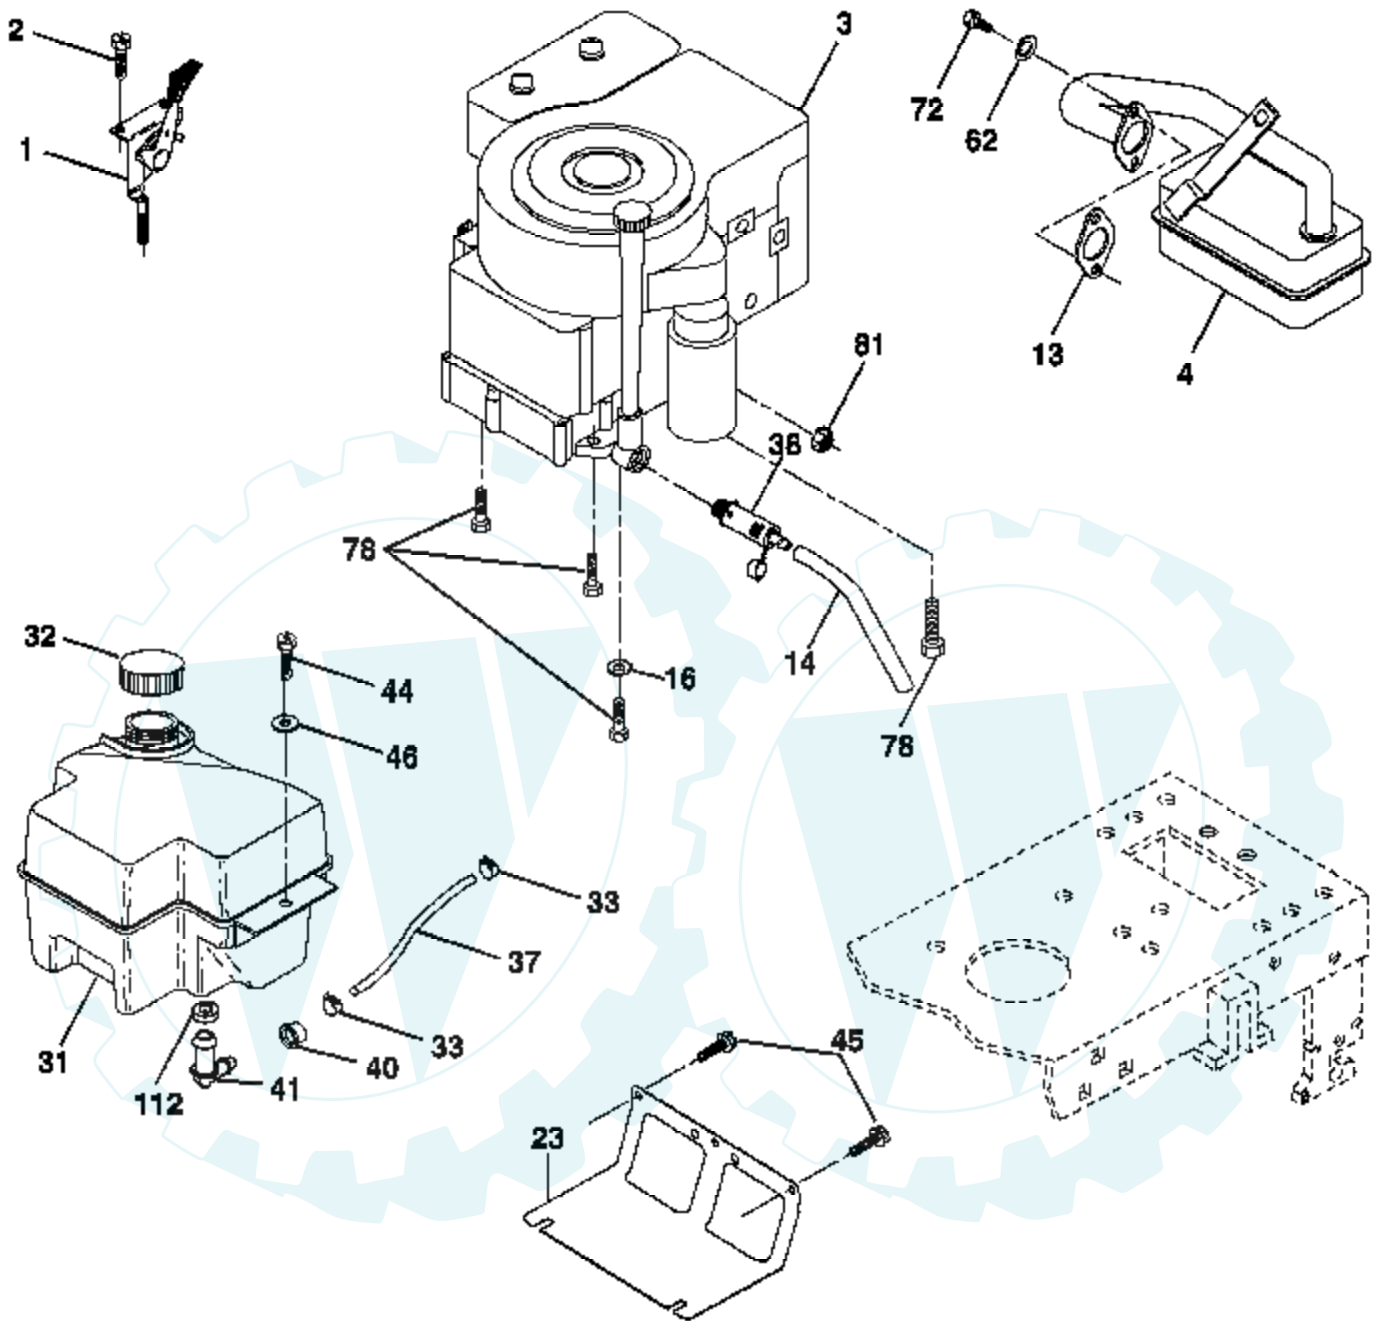

29

OPTIONAL EQUIPMENT
Spark Arrester

Ref #	Part Number	Qty	Description
1	170551		Control Th/ch Flag
2	17720408		Screw Hex Thd Cut 1/4-20 1/2
3			Engine, Briggs Model 31G777 (Order Parts From Engine Manufacturer)
4	137352		Muffler Exhaust
11	10040500		Washer Lock 5/16
13	165291		Gasket Muffler
14	148456		Tube Drain Oil Easy
16			UNKNOWN
23	169837		Shield Brn/Dbr Guard
29	137180		Arrestor Spark
31	180645		Tank Fuel Front 2 00
32	140527		Cap Fuel
33	123487X		Clamp Hose Black
37	137040		Line Fuel 20"
38	148315		Plug Drain Oil Easy
40	124028X		Bushing Snap Nyl Blk Fuel Line
41	139277		Stem Tank Fuel
44	17670412		Screw Hex wsh Thdrol 1/4-20x3/4
45	17000612		Screw Hex Wsh Thdrol 3/8-16 x 3/4
46	19091416		Washer 9/32 X 7/8 X 16 Ga
62	11050600		Washer Lock Ext Tooth 3/8
72	71070512		Screw Hex 5/16-18 x 3/4
78	17060620		Screw 3/8-16 x 1-1/4
81	73510400		Nut Keps Hex 1/4-20 Unc
112	3645J		Bushing