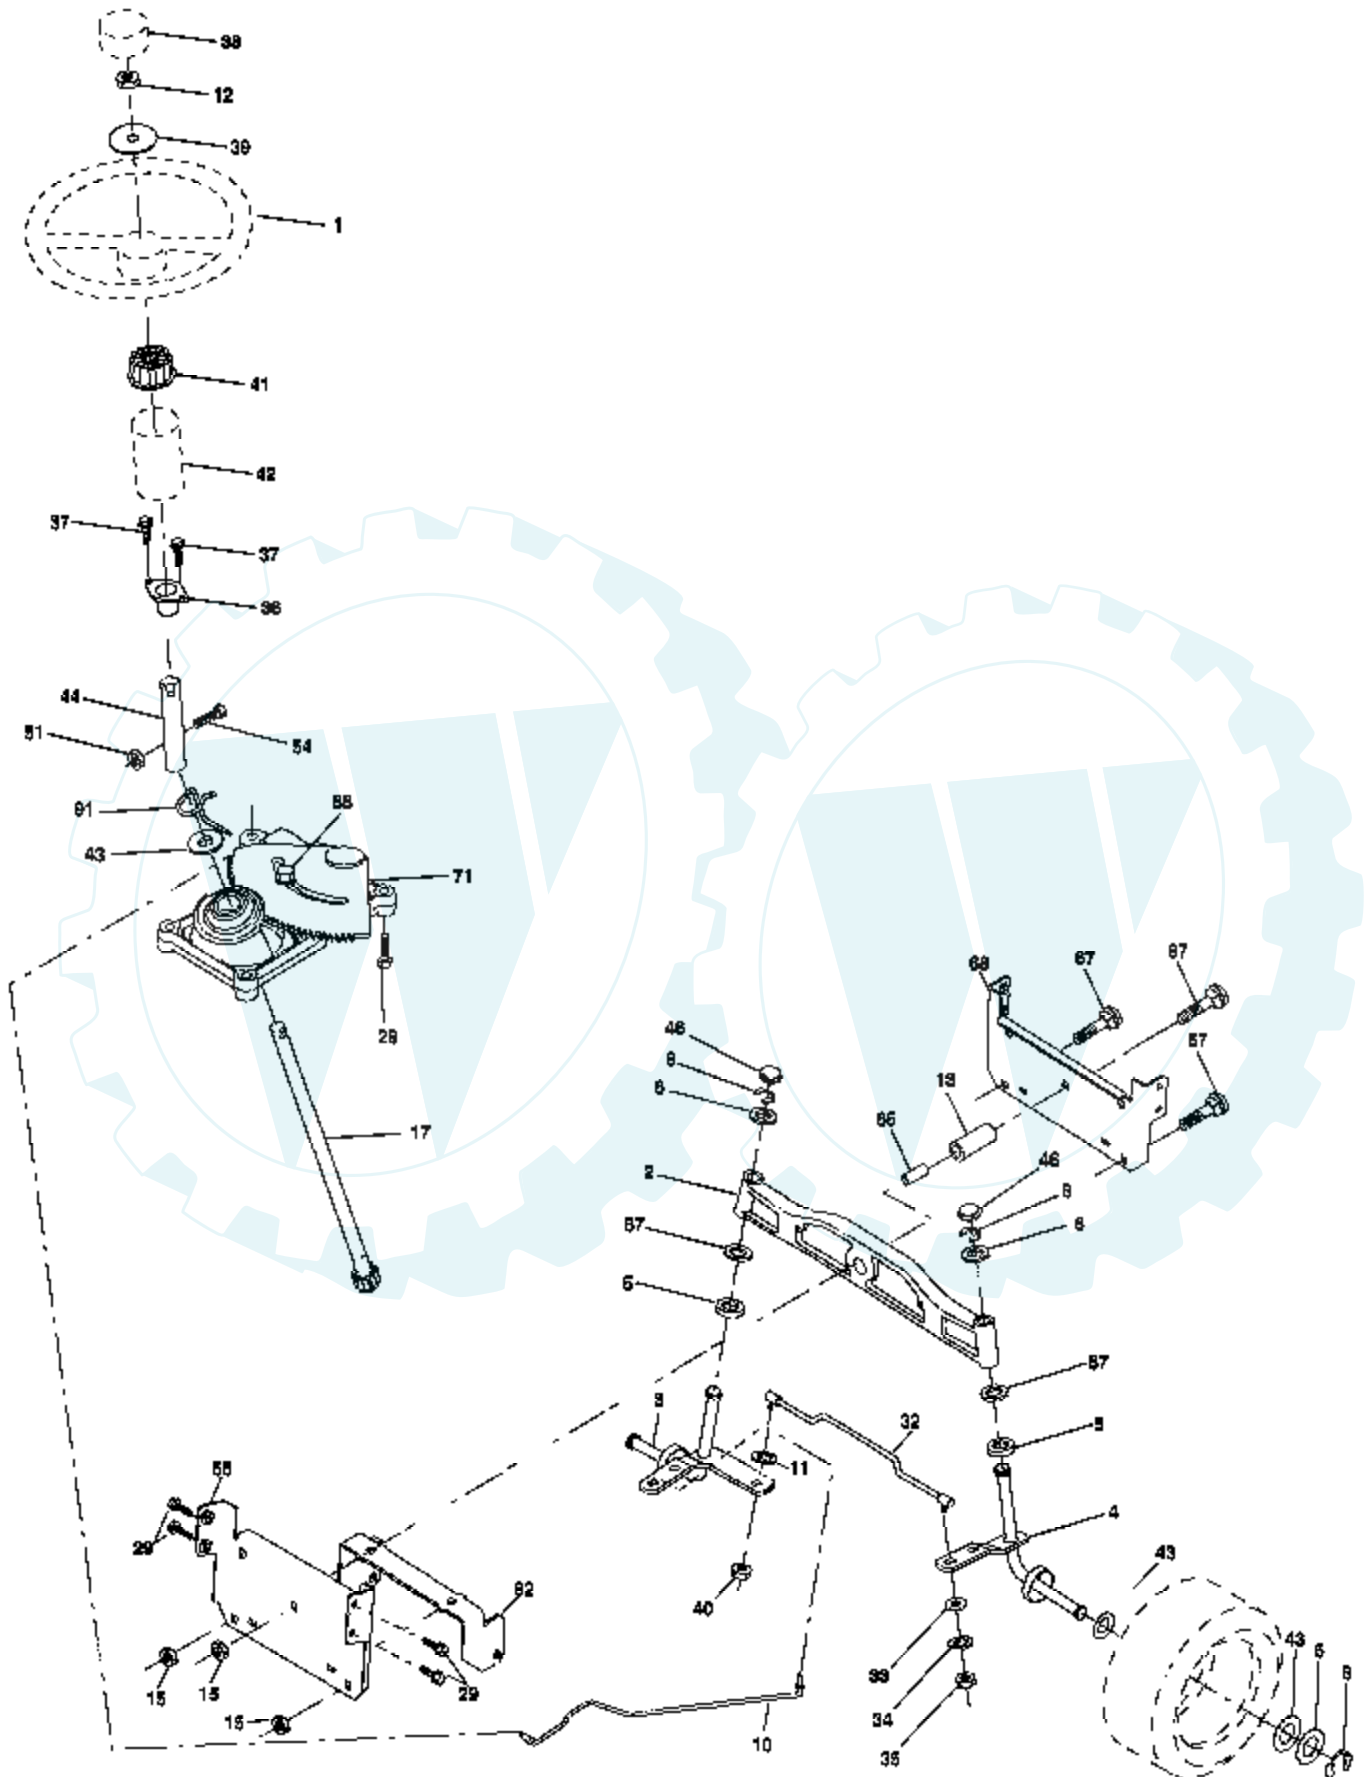

Ref #	Part Number	Qty	Description
1	180656		Wheel Steering
2	172393		Axle Asm Cast Iron LT
3	169840		Spindle Asm LH
4	169839		Spindle Asm RH
5	6266H		Bearing Race Thrust Harden
6	121748X		Washer 25/32 X 1-5/8 X 16 Ga
8	12000029		Ring Klip #t5304-75
10	175121		Link Drag
11	10040600		Washer Lock Hvy Hlcl Spr 3/8
12	73940800		Nut Hex Jam Toplock 1/2-20 Unf
13	136518		Spacer Brg. Axle Front
15	145212		Nut Hex Flange Lock
17	180641		Shaft Asm. Steering
29	17060612		Screw 3/8-16x.75
32	171888		Rod Tie
33	19111216		Washer 11/32 x 3/4 x 16 Ga.
34	10040500		Washer Lock Hvy Hlcl Spr 5/16
35	73540500		Crownlock Nut 5/16-24
36	155099		Bushing Strg
37	152927		Screw
38	180657		Insert Cap Strg Wh Au
39	19182411		Washer
40	7810H		Lock nut
41	159945		Adaptor Wheel Strg
42	145054X428		Boot Steering Dash
43	121749X		Washer 25/32 X 1 1/4 X 16 Ga
44	180640		Extension Steering Shaft
46	121232X		Cap Spindle Fr Top Blk
51	73540400		Nut Crownlock 1/4-28
54	71130420		Bolt Hex 1/4-28 Unf x 1-1/4 Gr. 8
65	160367		Brace Axle
67	72140618		Bolt Rdhd Sq 3/8-16 Unc x 2-1/4
68	169827		Axle, Brace
71	175146		Steering Asm.
82	169835		Bracket Susp. Chassis Front
87	173966		Washer Flat .781 x 1-1/2 x .14
88	175118		Bolt Shoulder 7/16-20 Unc
91	175553		Clip Steering