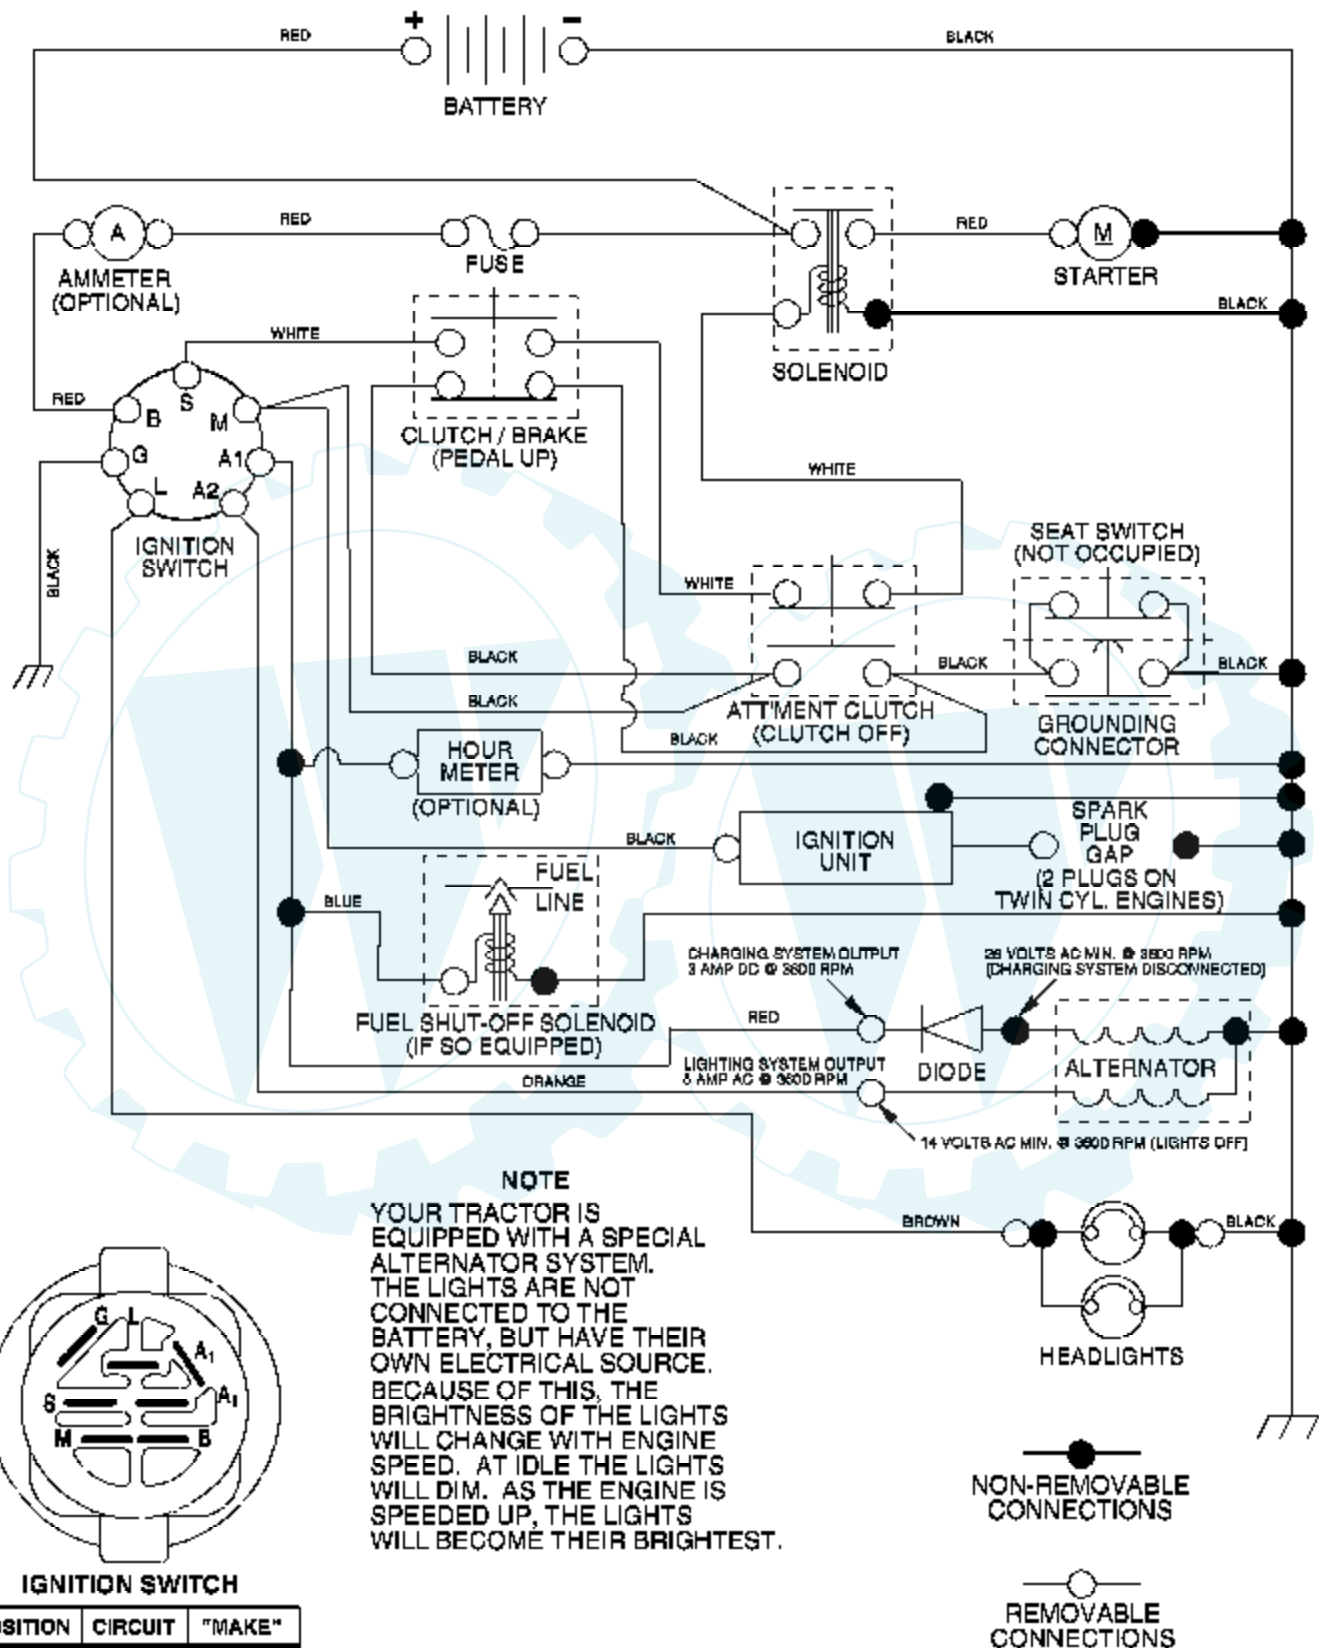

IGNITION SWITCH

POSITION	CIRCUIT	"MAKE"
OFF	M+G+A1	NONE
RUN/LIGHT	B+A1	A2+L
RUN	B+A1	NONE
START	B + S + A1	NONE

WIRING INSULATED CLIPS

NOTE: IF WIRING INSULATED CLIPS WERE REMOVED FOR SERVICING OF UNIT, THEY SHOULD BE REPLACED TO PROPERLY SECURE YOUR WIRING.