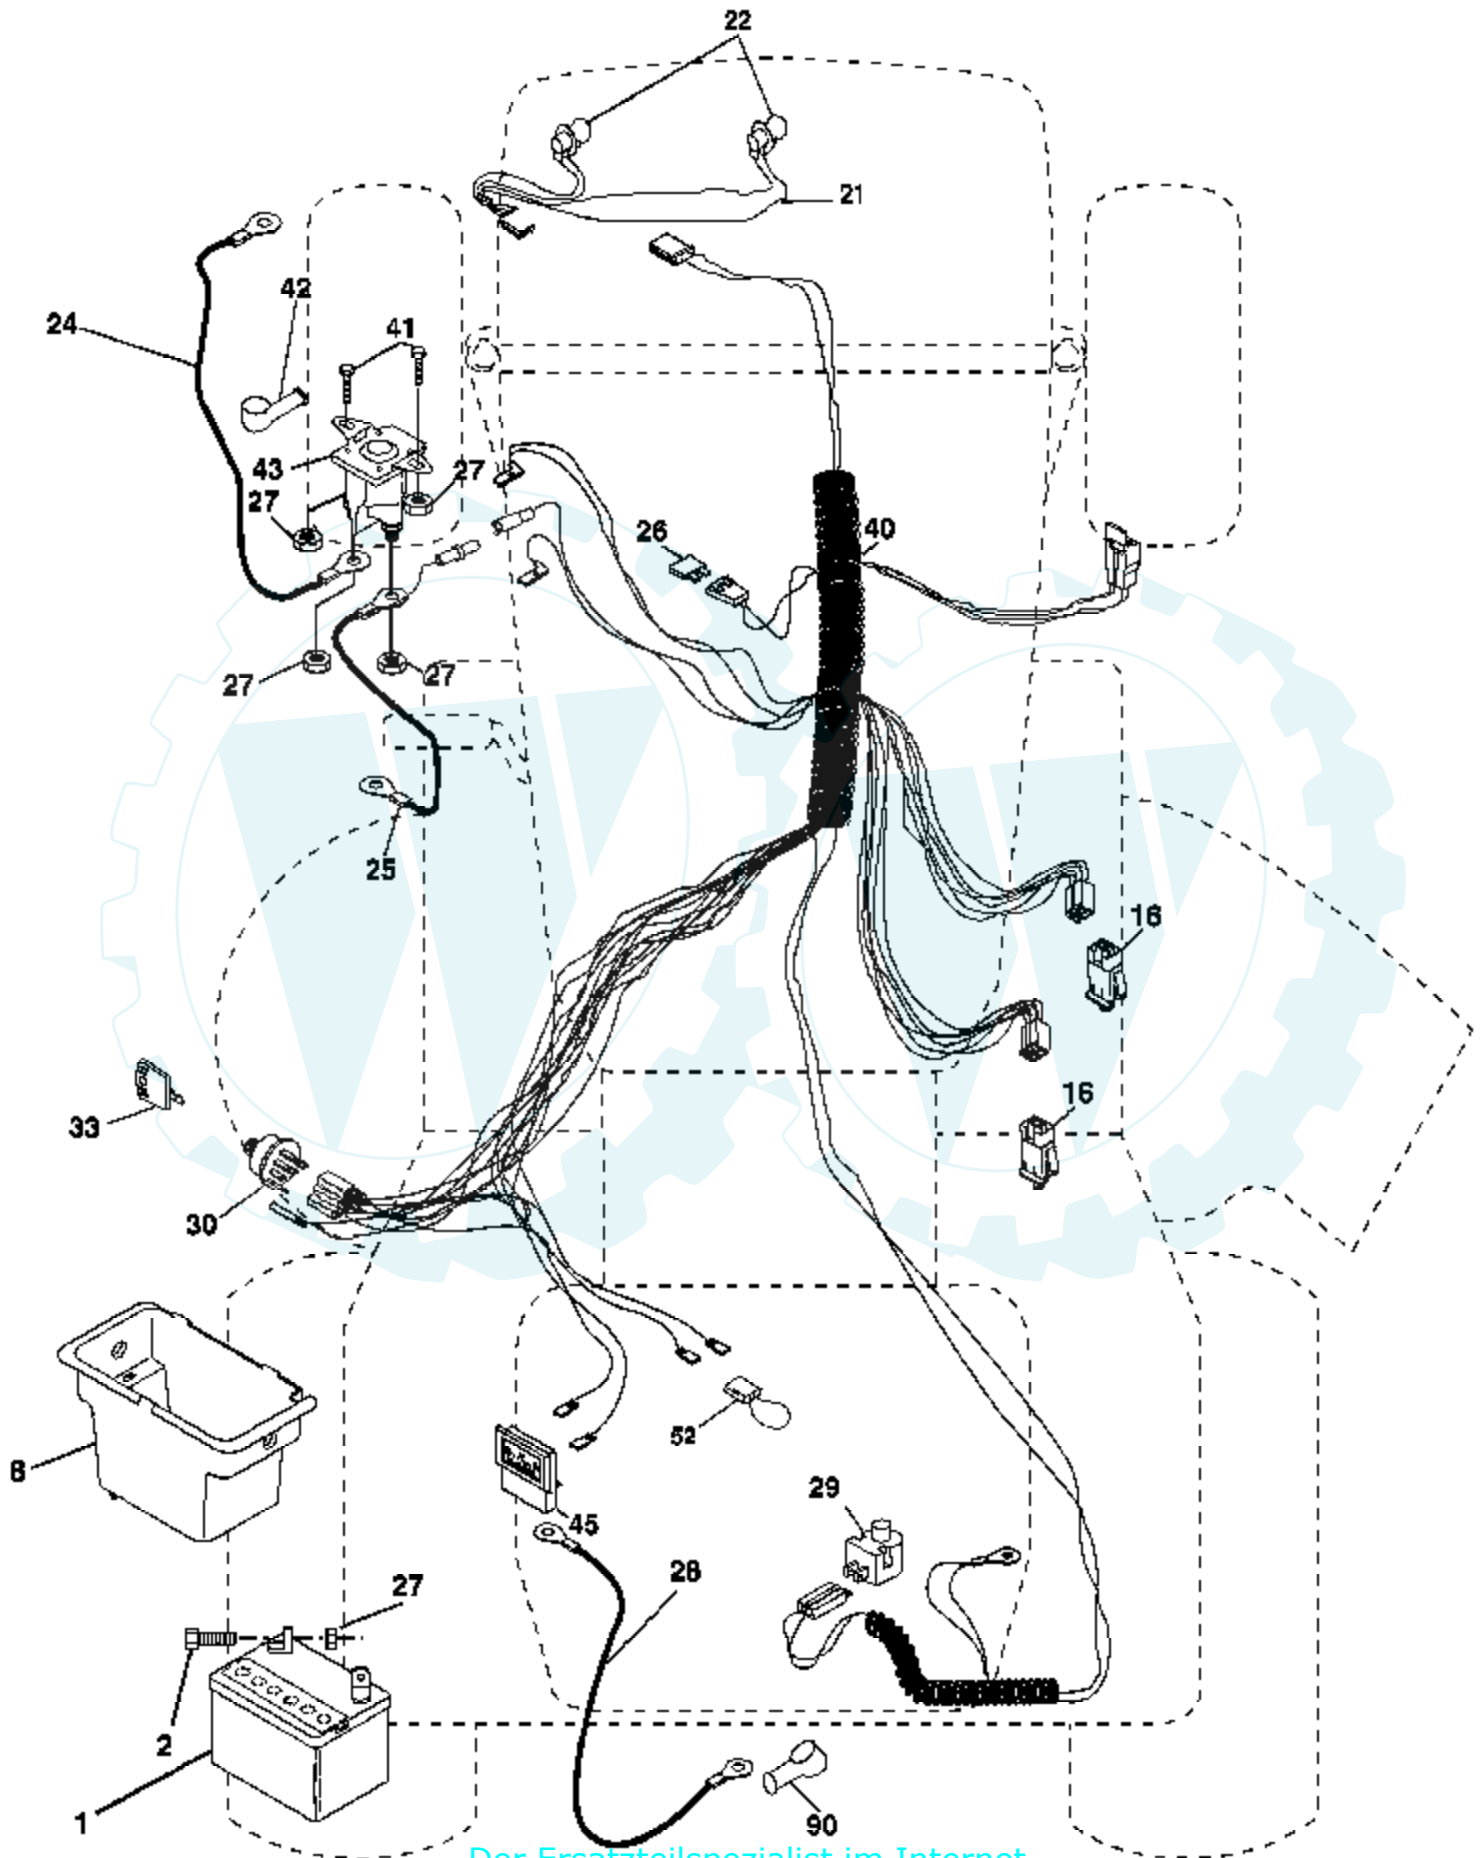

Ref #	Part Number	Qty	Description
1	163465		Battery 12 Volt 28 Amp
2	74760412		Bolt Hex Hd 1/4-20unc X 3/4
8	176689		Battery Box
16	176138		Switch Interlock Push-In
21	175685		Harness Socket Light
22	4152J		Bulb, Light # 1156
24	4799J		Cable Battery
25	146147		Cable Battery 6 Ga Red w/16 wire
26	175158		Fuse
27	73510400		Nut Keps Hex 1/4-20 Unc
28	4207J		Cable Ground 6ga 12 black
29	121305X		Switch Plunger Nc Gray
30	175566		Switch Ign
33	140401		Key Ign Molded Generic
40	179720		Harness Ign
41	71110408		Bolt Fin Hex 1/4-20uncx 1/2
42	131563		Cover Terminal Red
43	178861		Solenoid
45	121433X		Ammeter Rectangular
52	141940		Protection Loop
90	180449		Cover Terminal