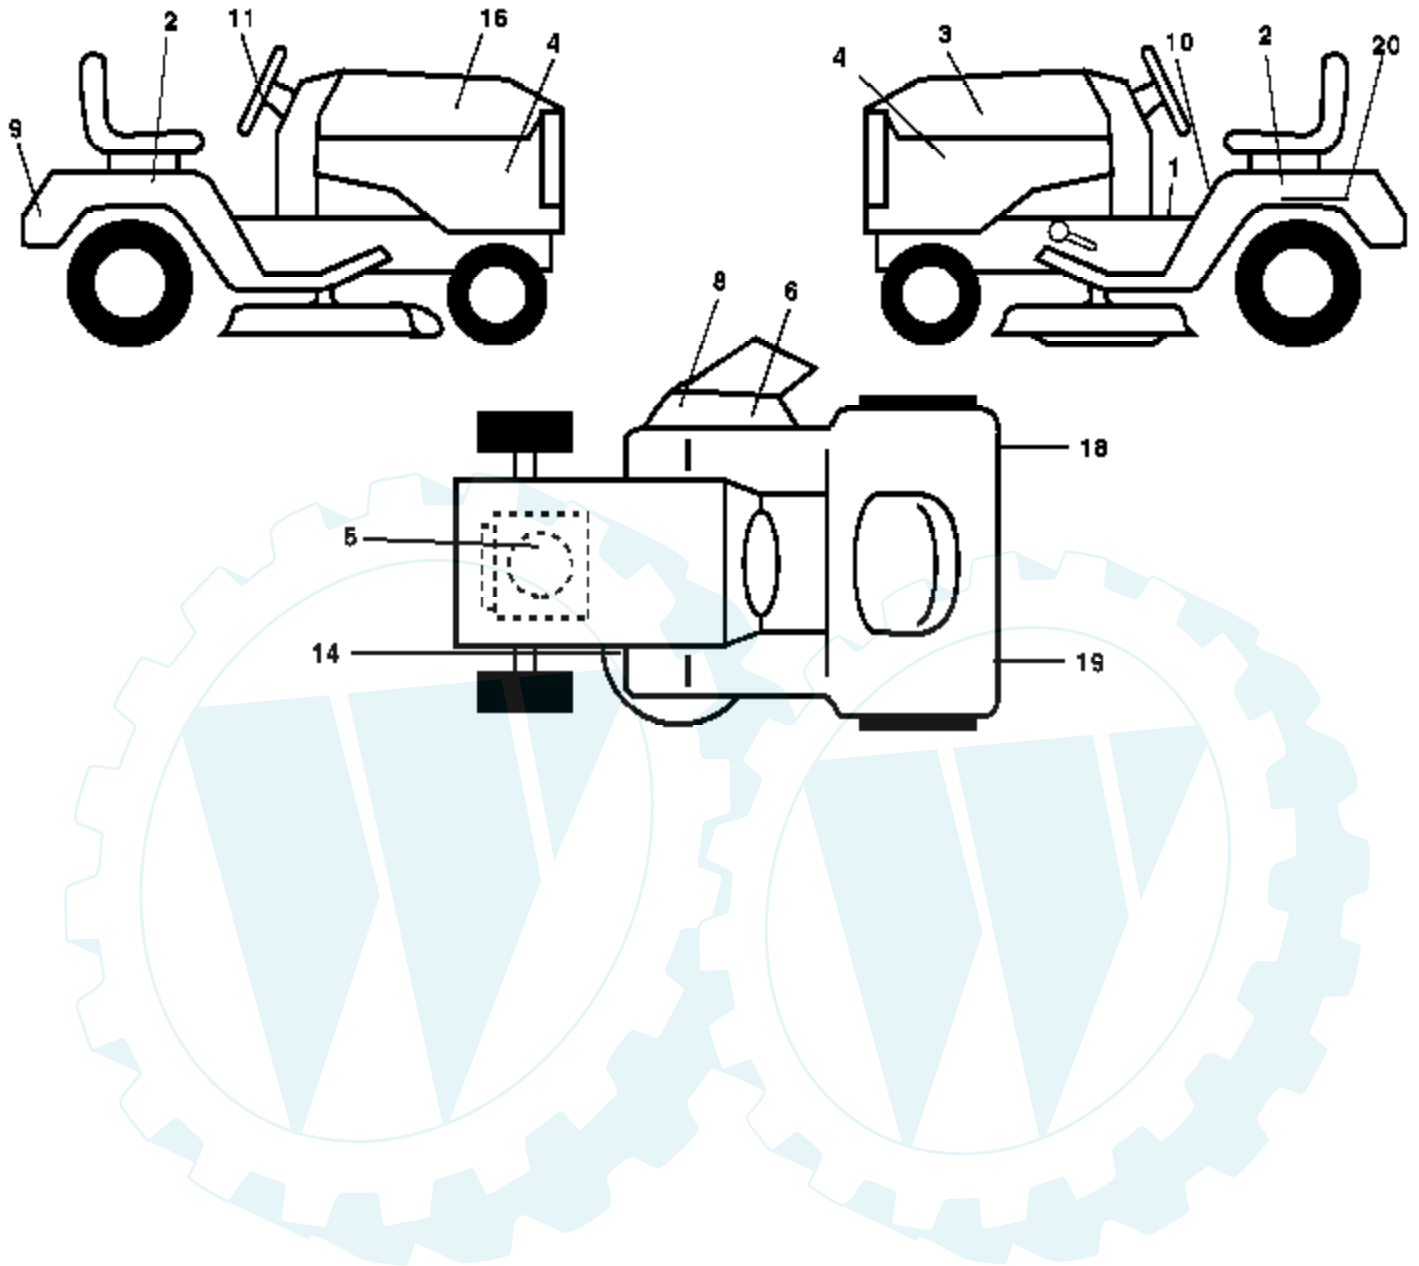

Ref #	Part Number	Qty	Description
1	156369		Decal Oper
2	176305		Decal Fender Side
3	176308		Decal Hood LH
4	178206		Decal Side Panel Logo
5	180436		Decal HP Engine
6	179128		Decal Deck "B" 42"
8	170563		Decal Warning Mult-Language
9	172740		Decal Fender Logo
10	157140		Decal Fender Danger E/F
11	172743		Decal Ins Strg Whl
14	160396		Decal V-Belt Schematic
16	176307		Decal Hood Rh
18	173587		Decal Fender Reflector RH
19	173589		Decal Fender Reflector LH
20	145005		Decal Bat Dan/Psn
	179768X428		Pad Footrest LH
	179769X428		Pad Footrest RH
	138311		Decal Handle Lft Height Adjust
	183046		Manual Owner's (English)
	183047		Manual Owner's (French)