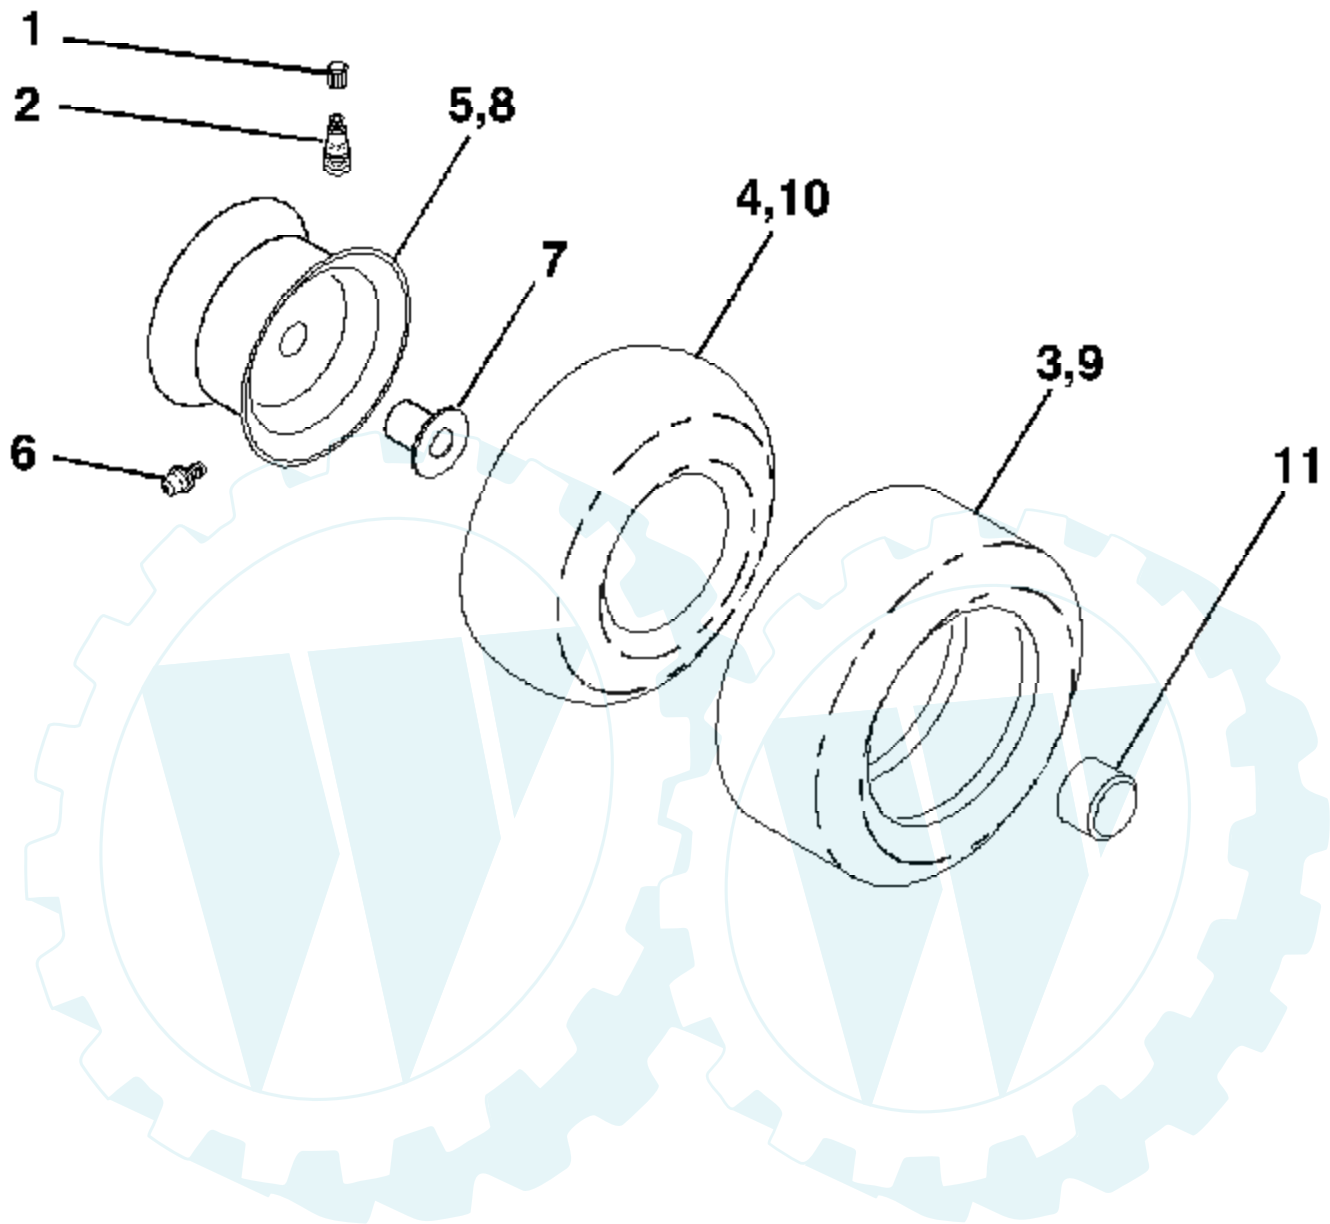

Ref #	Part Number	Qty	Description
1	59192		Cap Valve Tire
2	65139		Stem Valve
3	170455		Tire F Ts 15 X 6 0 - 6 Service
4	59904		Tube Front (Service Item Only)
5	106732X421		Rim Asm 6" front Service
6	278H		Fitting Grease (Front Wheel Only)
7	9040H		Bearing Flange (Front Wheel Only)
8	106108X421		Rim Asm 8" rear Service
9	170456		Tire R Ts 20x10-8 C Service
10	7152J		Tube Rear (Service Item Only)
11	104757X421		Cap Axle 1 50 X 1 00
	144334		Sealant, Tire (10 oz. Tube)