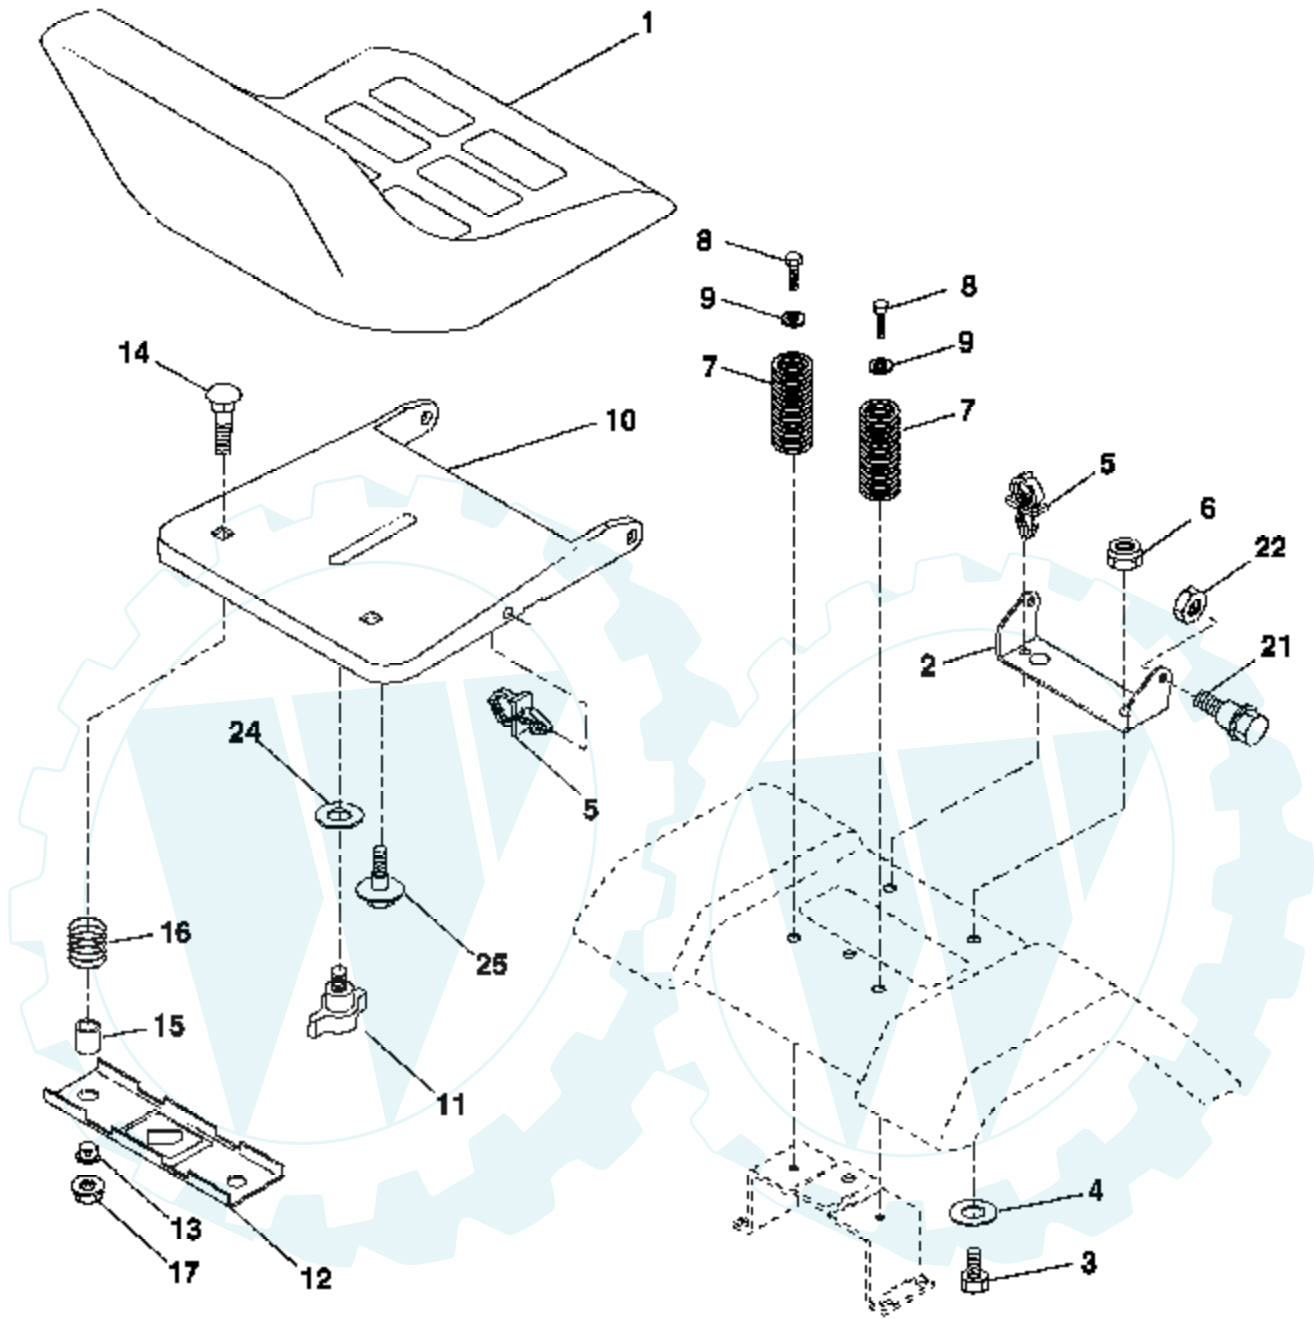

Ref #	Part Number	Qty	Description
1	159460		Wire Asm Inner/Sprg W/plunger LT
2	159471		Shaft Asm Lift RH w/Inf
3	105767X		Pin Groove 1 500 Zinc
4	12000002		E Ring #5133-62
5	19211621		Washer 21/32 X 1 X 21 Ga
6	120183X		Bearing Nylon Blk 629 Id
7	125631X		Grip Handle
8	170770		Button Plunger Yellow
11	139865		Link Lift LH Fixed Length
12	139866		Link Lift RH Fixed Length
13	4939M		Retainer Spring
15	173288		Link Front
16	73350800		Nut Jam Hex 1/2-13 Unc
17	173689		Trunnion Blk Zinc
18	73800800		Nut Lock w/Wsh 1/2-13 Unc
19	139868		Arm Suspension Rear
20	163552		Retainer Spring
23	110807X		Nut Special
24	19131016		Washer 13/32 X 5/8 X 16 Ga
25	2876H		Spring 2-1/8"
26	169484		Retainer Clip
27	126971X		Rod Adj Lift Zinc 7.49 Wrk Lg
28	73350600		Nut Hex Jam 3/8-16 Unc
29	138057		Knob Inf 3/8-16 Unc Blk W/sym
30	150233		Trunnion Infin Height
31	169865		Bearing Pvt Lift
32	73540600		Nut Crownlock 3/8 - 24
36	155097		Pointer Height Indicator
37	123935X		Plug Hole Blk 1.485/1.515 Dia.
38	17060516		Screw Thdrol 5/16-18 x 1
40	19112410		Washer 11/32 x 1-1/2 10 Ga.
41	155098		Indicator Height STLT
49	145212		Nut Hex Flange Lock
50	110452X		Nut PUSh Phos & Oil

IGNITION SWITCH

POSITION	CIRCUIT	"MAKE"
OFF	M+G+A1	NONE
RUN/LIGHT	B+A1	A2+L
RUN	B+A1	NONE
START	B + S + A1	NONE

**WIRING INSULATED CLIPS**

**NOTE:** IF WIRING INSULATED CLIPS WERE REMOVED FOR SERVICING OF UNIT, THEY SHOULD BE REPLACED TO PROPERLY SECURE YOUR WIRING.