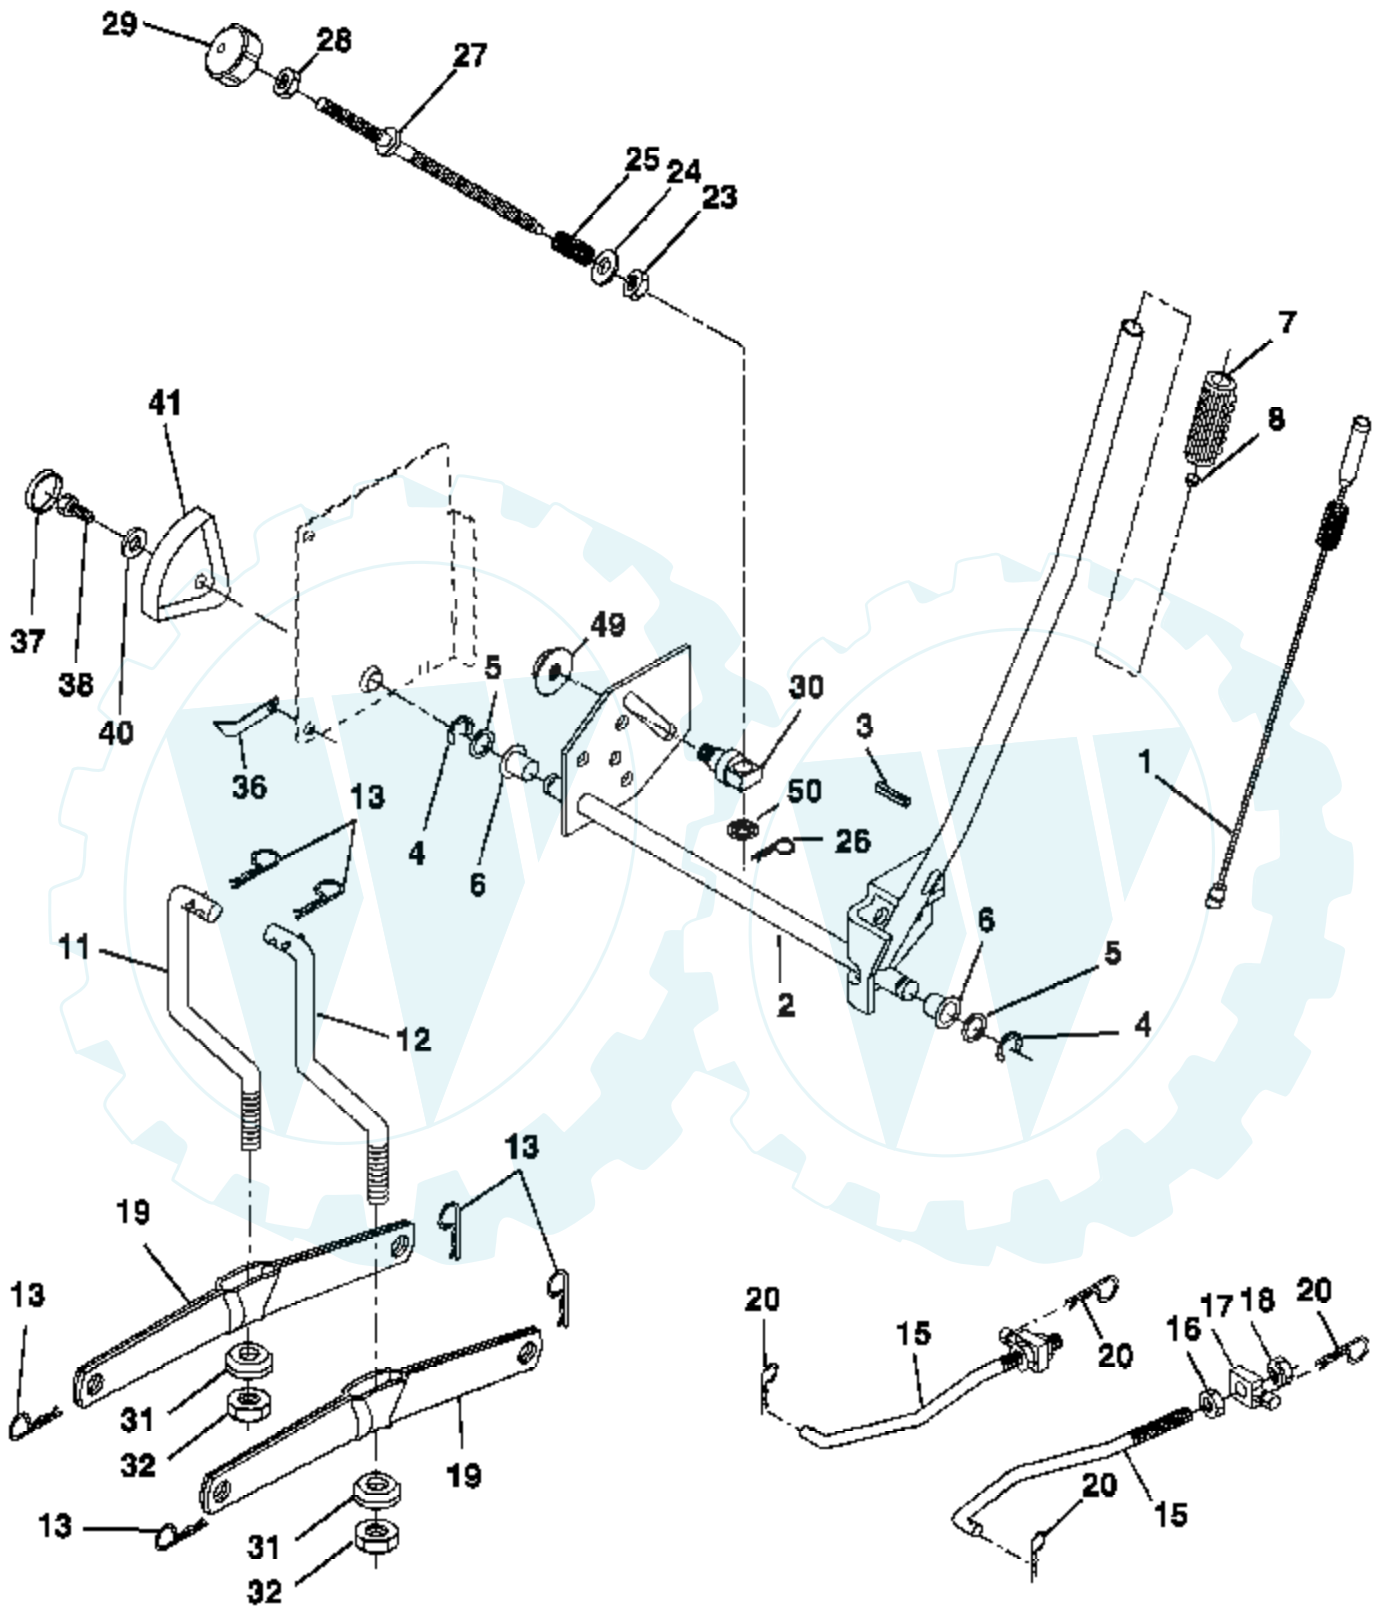

Ref #	Part Number	Qty	Description
1	159460		Wire Asm Inner/Sprg W/plunger LT
2	159471		Shaft Asm Lift RH w/Inf
3	105767X		Pin Groove 1 500 Zinc
4	12000002		E Ring #5133-62
5	19211621		Washer 21/32 X 1 X 21 Ga
6	120183X		Bearing Nylon Blk 629 Id
7	125631X		Grip Handle
8	170770		Button Plunger Yellow
11	139865		Link Lift LH Fixed Length
12	139866		Link Lift RH Fixed Length
13	4939M		Retainer Spring
15	173288		Link Front
16	73350800		Nut Jam Hex 1/2-13 Unc
17	173689		Trunnion Blk Zinc
18	73800800		Nut Lock w/Wsh 1/2-13 Unc
19	139868		Arm Suspension Rear
20	163552		Retainer Spring
23	110807X		Nut Special
24	19131016		Washer 13/32 X 5/8 X 16 Ga
25	2876H		Spring 2-1/8"
26	169484		Retainer Clip
27	126971X		Rod Adj Lift Zinc 7.49 Wrk Lg
28	73350600		Nut Hex Jam 3/8-16 Unc
29	138057		Knob Inf 3/8-16 Unc Blk W/sym
30	150233		Trunnion Infin Height
31	169865		Bearing Pvt Lift
32	73540600		Nut Crownlock 3/8 - 24
36	155097		Pointer Height Indicator
37	123935X		Plug Hole Blk 1.485/1.515 Dia.
38	17060516		Screw Thdrol 5/16-18 x 1
40	19112410		Washer 11/32 x 1-1/2 10 Ga.
41	155098		Indicator Height STLT
49	145212		Nut Hex Flange Lock
50	110452X		Nut PUSh Phos & Oil