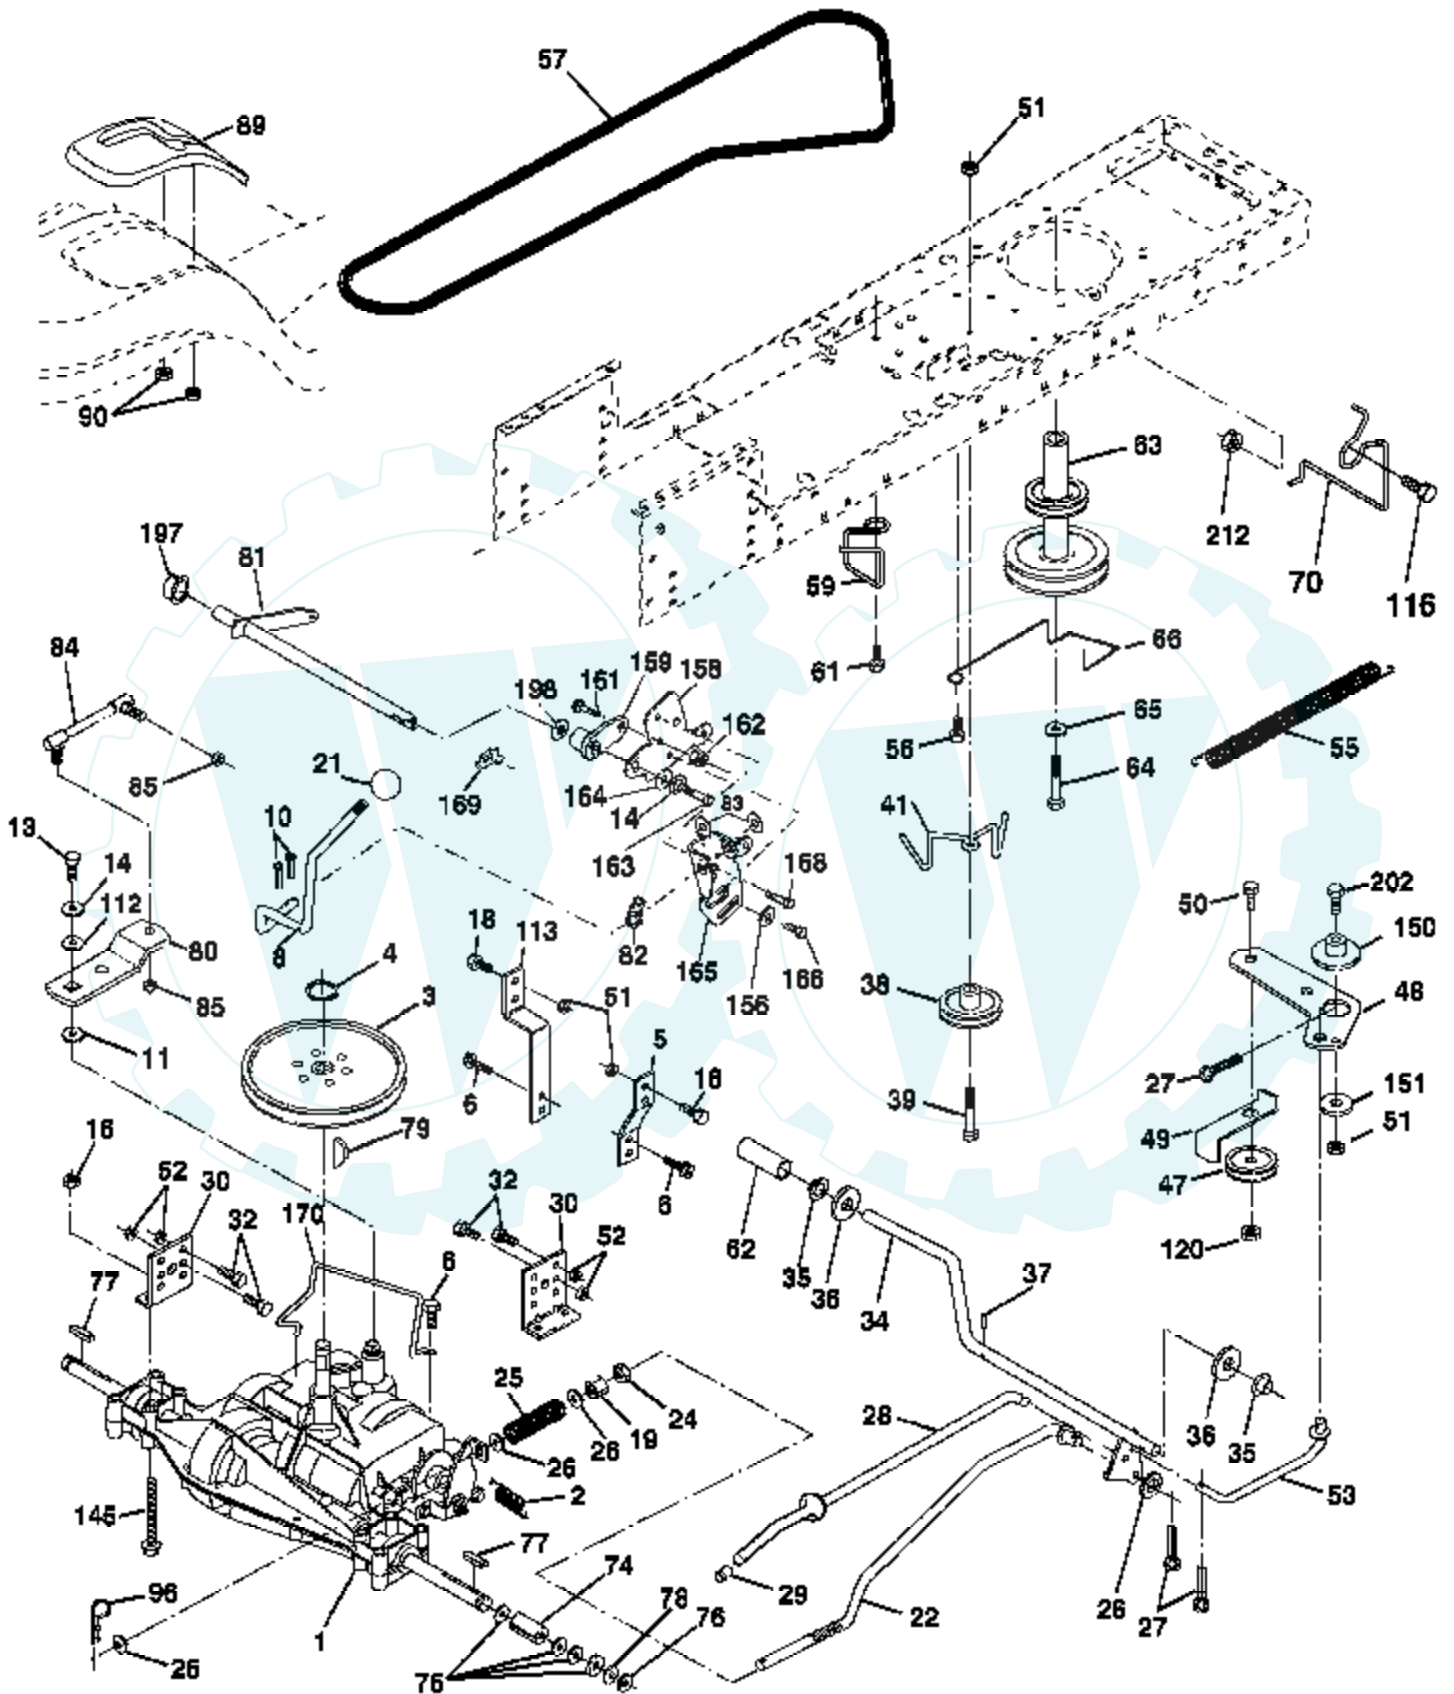

Ref #	Part Number	Qty	Description
1	156369		Decal Oper
2	176305		Decal Fender Side
3	176308		Decal Hood LH
4	178206		Decal Side Panel Logo
5	180436		Decal HP Engine
6	179128		Decal Deck "B" 42"
8	170563		Decal Warning Mult-Language
9	172740		Decal Fender Logo
10	157140		Decal Fender Danger E/F
11	172743		Decal Ins Strg Whl
14	160396		Decal V-Belt Schematic
16	176307		Decal Hood Rh
18	173587		Decal Fender Reflector RH
19	173589		Decal Fender Reflector LH
20	145005		Decal Bat Dan/Psn
	179768X428		Pad Footrest LH
	179769X428		Pad Footrest RH
	138311		Decal Handle Lft Height Adjust
	183046		Manual Owner's (English)
	183047		Manual Owner's (French)