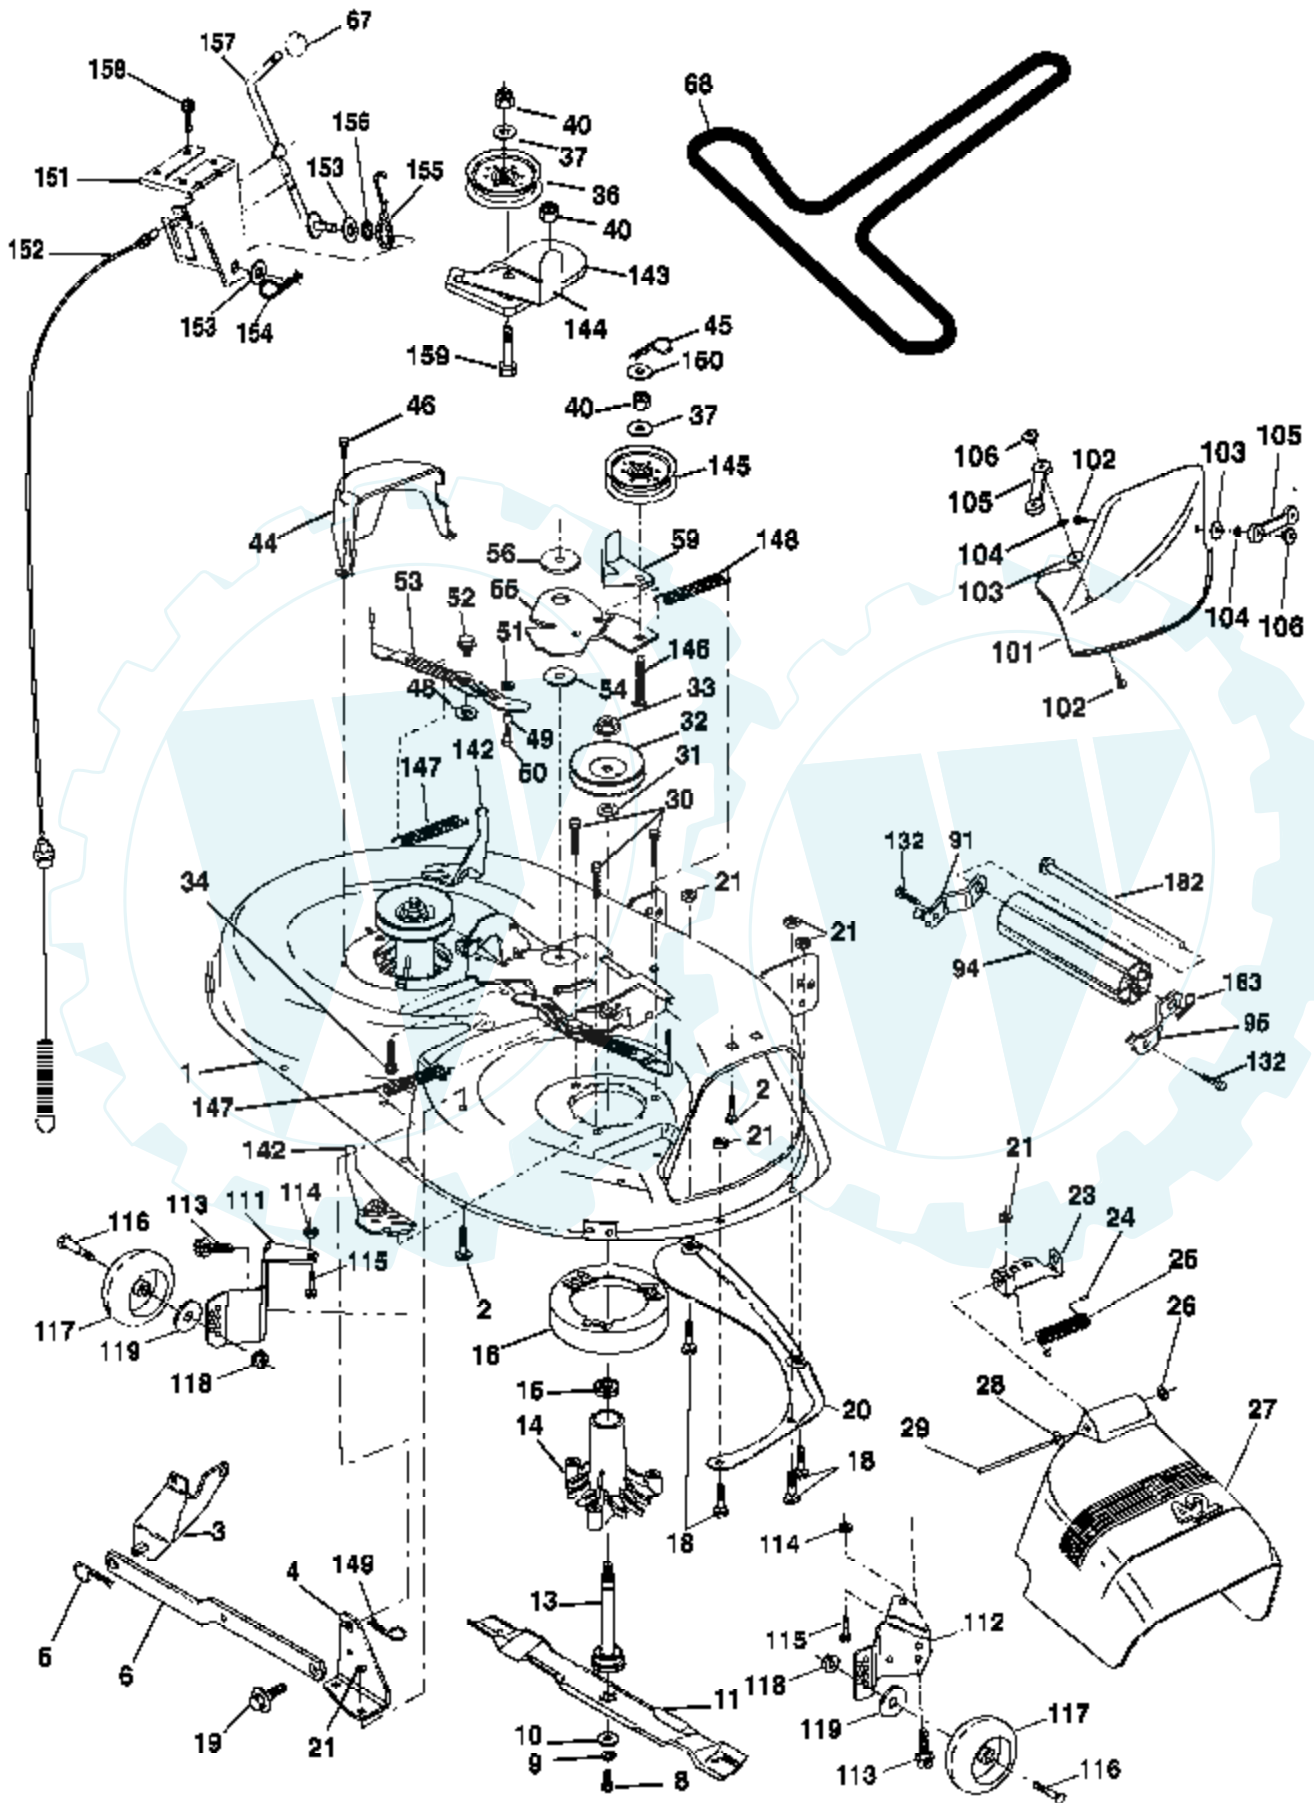

Ref #	Part Number	Qty	Description
1	165892X421		Mower Deck Assembly, 42"
2	72140506		Bolt
3	138017		Bracket Asm Fr. Sway Bar 3/42
4	165460		Bracket Asm Deck 42" Sway Bar
5	4939M		Retainer Spring
6	178024		Bar Sway Deck
8	850857		Bolt 3/8-24 x 25 Grade 8 patched
9	10030600		Washer, Lock
10	140296		Washer, Hardened
11	134149		Blade, Mulching 42"
	138498		Blade Mower 42" Hi-Lift
13	137645		Shaft Assembly, Mandrel, Vented
14	128774		Housing, Mandrel, Vented
15	110485X		Bearing, Ball, Mandrel
16	174493		Stripper, Mandrel Deck
18	72140505		Bolt, Carriage 5/16-18 x 5/8
19	132827		Bolt, Shoulder
20	159770		Baffle, Vortex
21	73680500		Nut
23	177563		Bracket, Deflector Mower 42"
24	105304X		Cap, Sleeve 80 x 112 Blk Mower
25	123713X		Spring, Torsion, Deflector 2 52
26	110452X		Nut, Push Phos & Oil
27	130968X428		Shield, Deflector 42" Blk
28	19111016		Washer 11/32 x 5/8 x 16 Gauge
29	131491		Rod, Hinge 42" 6 75 W/G
30	173984		Screw Thdrol Washer Head
31	129963		Washer, Spacer Mower Vented
32	173436		Pulley, Mandrel
33	178342		Nut, Toplock 9/16 Flange
34	72110614		Bolt
36	173438		Pulley, Idler, Flat
37	19131316		Washer 13/32 x 13/16 x 16 Gauge
40	73680600		Nut
44	140088		Guard, Mandrel, LH
45	4497H		Retainer
46	137729		Screw, Thdrol 1/4-20 x 5/8 T
48	133944		Washer, Hardened
49	174284		Roller Assembly, Cam Follower
50	131340		Bolt, Shoulder #10-24 Grade 5
51	69180		Locknut
52	139888		Bolt, Shoulder 5/16-18 UNC
53	131845		Arm Assembly, Pad, Brake
54	133943		Washer, Hardened
55	155046		Arm, Idler
56	122052X		Spacer, Retainer
59	173442		Guard TUV Idler
67	106932X		Knob
68	144959		V-Belt, 42" Mower
91	180532		Bracket Asm. Noseroller LH
94	132264		Roller, Nose
95	180533		Bracket Asm. Noseroller RH
101	136420		Mulcher Cover
102	71081010		Screw
103	19061216		Washer, Flat
104	10071000		Washer, Lock
105	160793		Latch Assembly
106	2029J		Nut, Weld