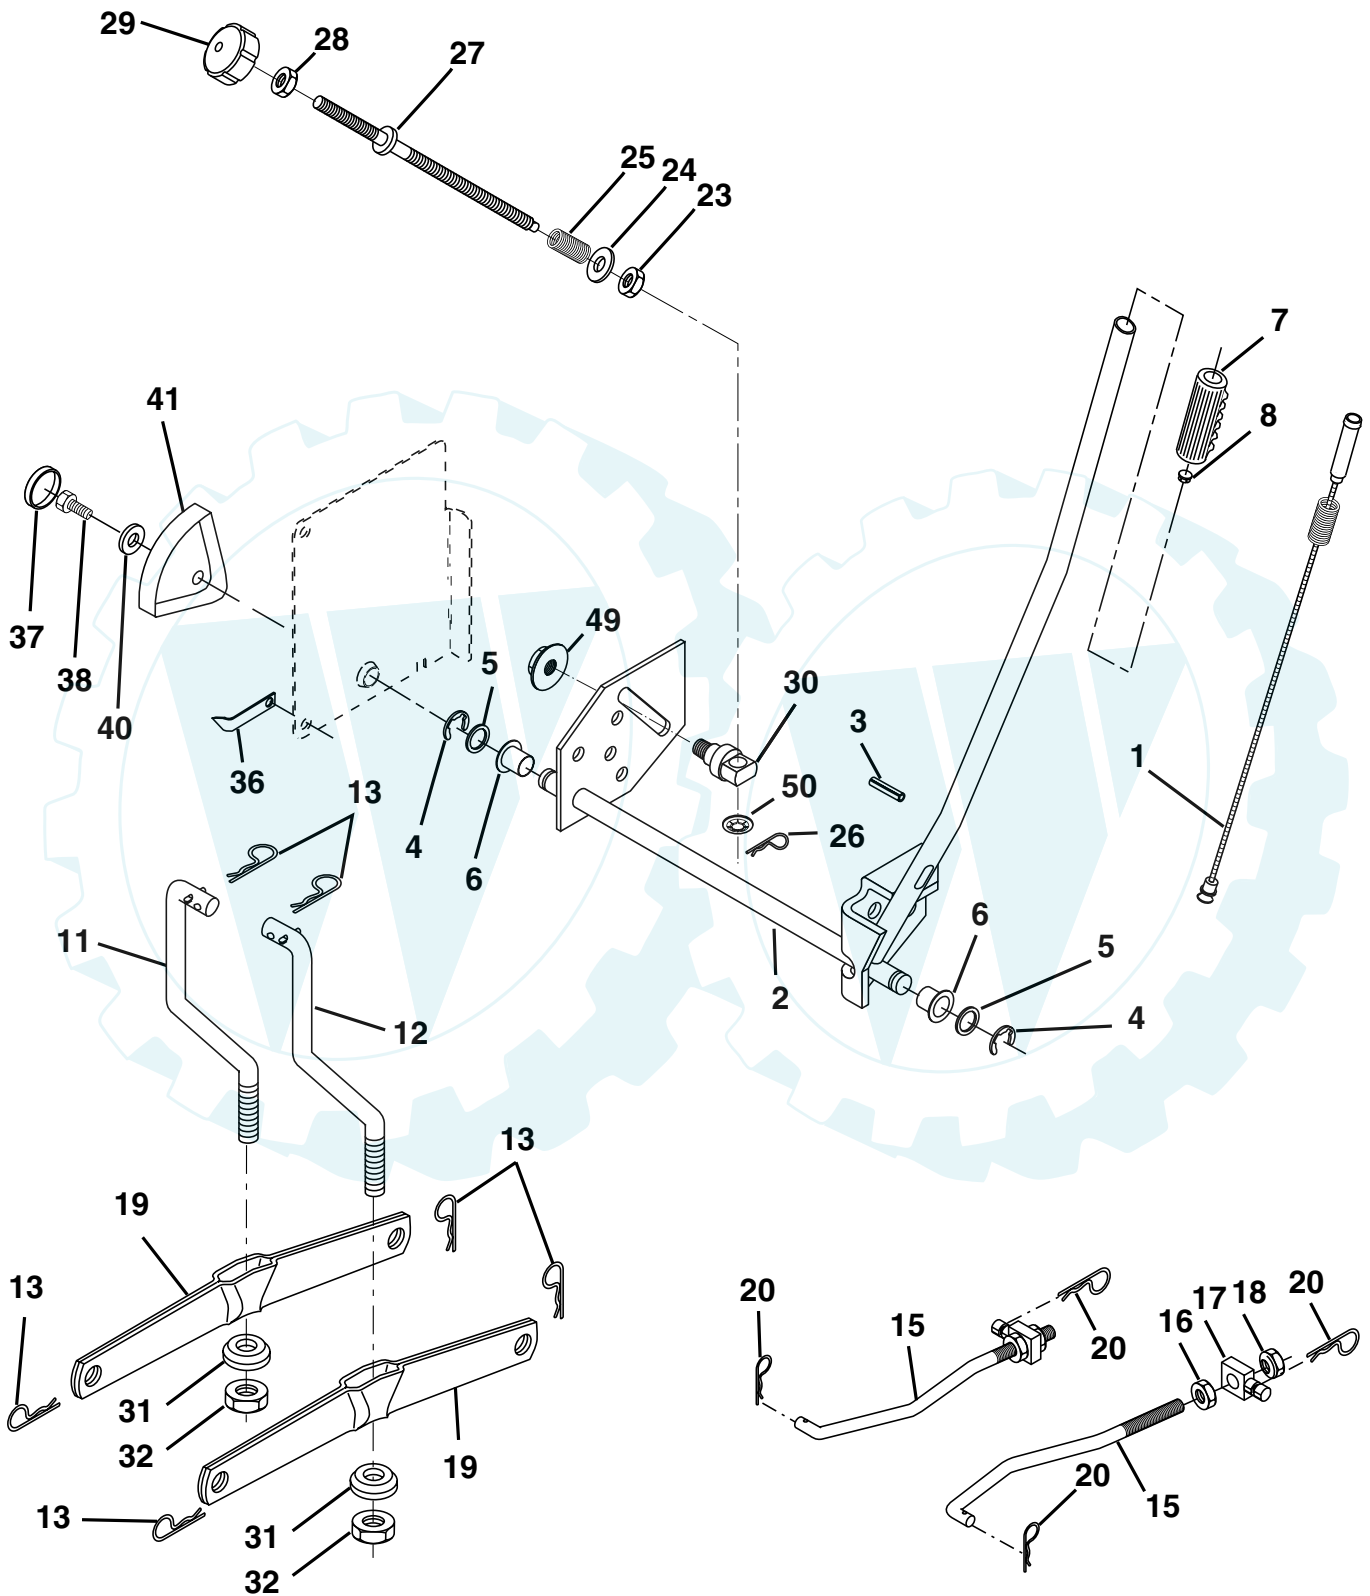

REPAIR PARTS

www.ersatzteil-service.de

TRACTOR - - MODEL NUMBER PR1742STE, PRODUCT NO. 954 56 64-92
MOWER LIFT

REPAIR PARTS

www.ersatzteil-service.de

TRACTOR - - MODEL NUMBER PR1742STE, PRODUCT NO. 954 56 64-92 MOWER LIFT

KEY NO.	PART NO.	DESCRIPTION
1	159460	Wire Asm Inner/Sprg W/plunger LT
2	159471	Shaft Asm Lift RH w/Inf
3	105767X	Pin Groove 1 500 Zinc
4	12000002	E Ring #5133-62
5	19211621	Washer 21/32 X 1 X 21 Ga
6	120183X	Bearing Nylon Blk 629 Id
7	125631X	Grip Handle
8	170770	Button Plunger Yellow
11	139865	Link Lift LH Fixed Length
12	139866	Link Lift RH Fixed Length
13	4939M	Retainer Spring
15	173288	Link Front
16	73350800	Nut Jam Hex 1/2-13 Unc
17	173689	Trunnion Blk Zinc
18	73800800	Nut Lock w/Wsh 1/2-13 Unc
19	139868	Arm Suspension Rear
20	163552	Retainer Spring
23	110807X	Nut Special
24	19131016	Washer 13/32 X 5/8 X 16 Ga
25	2876H	Spring 2-1/8"
26	169484	Retainer Clip
27	126971X	Rod Adj Lift Zinc 7.49 Wrk Lg
28	73350600	Nut Hex Jam 3/8-16 Unc
29	138057	Knob Inf 3/8-16 Unc Blk W/sym
30	150233	Trunnion Infin Height
31	169865	Bearing Pvt Lift
32	73540600	Nut Crownlock 3/8 - 24
36	155097	Pointer Height Indicator
37	123935X	Plug Hole Blk 1.485/1.515 Dia.
38	17060516	Screw Thdrol 5/16-18 x 1
40	19112410	Washer 11/32 x 1-1/2 10 Ga.
41	155098	Indicator Height STLT
49	145212	Nut Hex Flange Lock
50	110452X	Nut PUSh Phos & Oil

NOTE: All component dimensions given in U.S. inches
1 inch = 25.4 mm