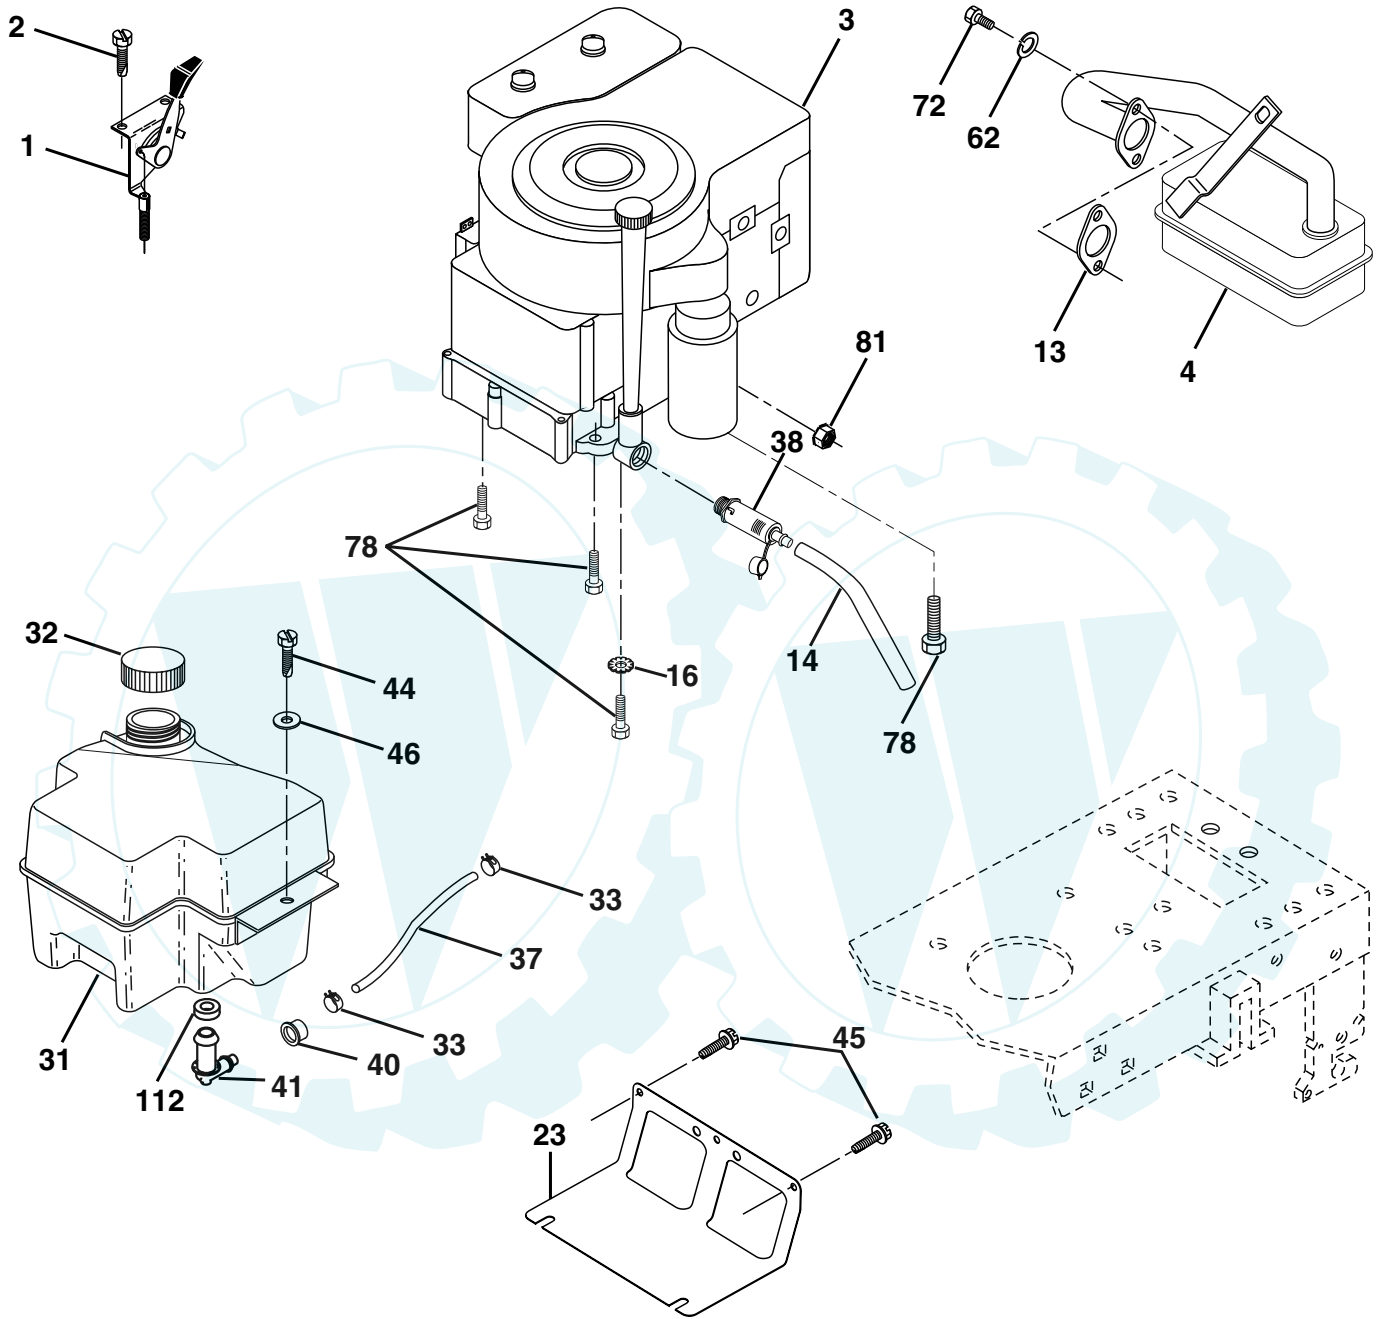

REPAIR PARTS

www.ersatzteil-service.de

TRACTOR - - MODEL NUMBER PR1742STE, PRODUCT NO. 954 56 64-92
ENGINE

OPTIONAL EQUIPMENT
Spark Arrester

REPAIR PARTS

www.ersatzteil-service.de

TRACTOR - - MODEL NUMBER PR1742STE, PRODUCT NO. 954 56 64-92
ENGINE

KEY NO.	PART NO.	DESCRIPTION
1	170551	Control Th/ch Flag
2	17720408	Screw Hex Thd Cut 1/4-20 1/2
3	-----	Engine, Briggs Model 31G777 (Order Parts From Engine Manufacturer)
4	137352	Muffler Exhaust
11	10040500	Washer Lock 5/16
13	165291	Gasket Muffler
14	148456	Tube Drain Oil Easy
23	169837	Shield Brn/Dbr Guard
29	137180	Arrestor Spark
31	180645	Tank Fuel Front 2 00
32	140527	Cap Fuel
33	123487X	Clamp Hose Black
37	137040	Line Fuel 20"
38	148315	Plug Drain Oil Easy
40	124028X	Bushing Snap Nyl Blk Fuel Line
41	139277	Stem Tank Fuel
44	17670412	Screw Hex wsh Thdrol 1/4-20x3/4
45	17000612	Screw Hex Wsh Thdrol 3/8-16 x 3/4
46	19091416	Washer 9/32 X 7/8 X 16 Ga
62	11050600	Washer Lock Ext Tooth 3/8
72	71070512	Screw Hex 5/16-18 x 3/4
78	17060620	Screw 3/8-16 x 1-1/4
81	73510400	Nut Keps Hex 1/4-20 Unc
112	3645J	Bushing

NOTE: All component dimensions given in U. S. inches 1 inch = 25.4 mm