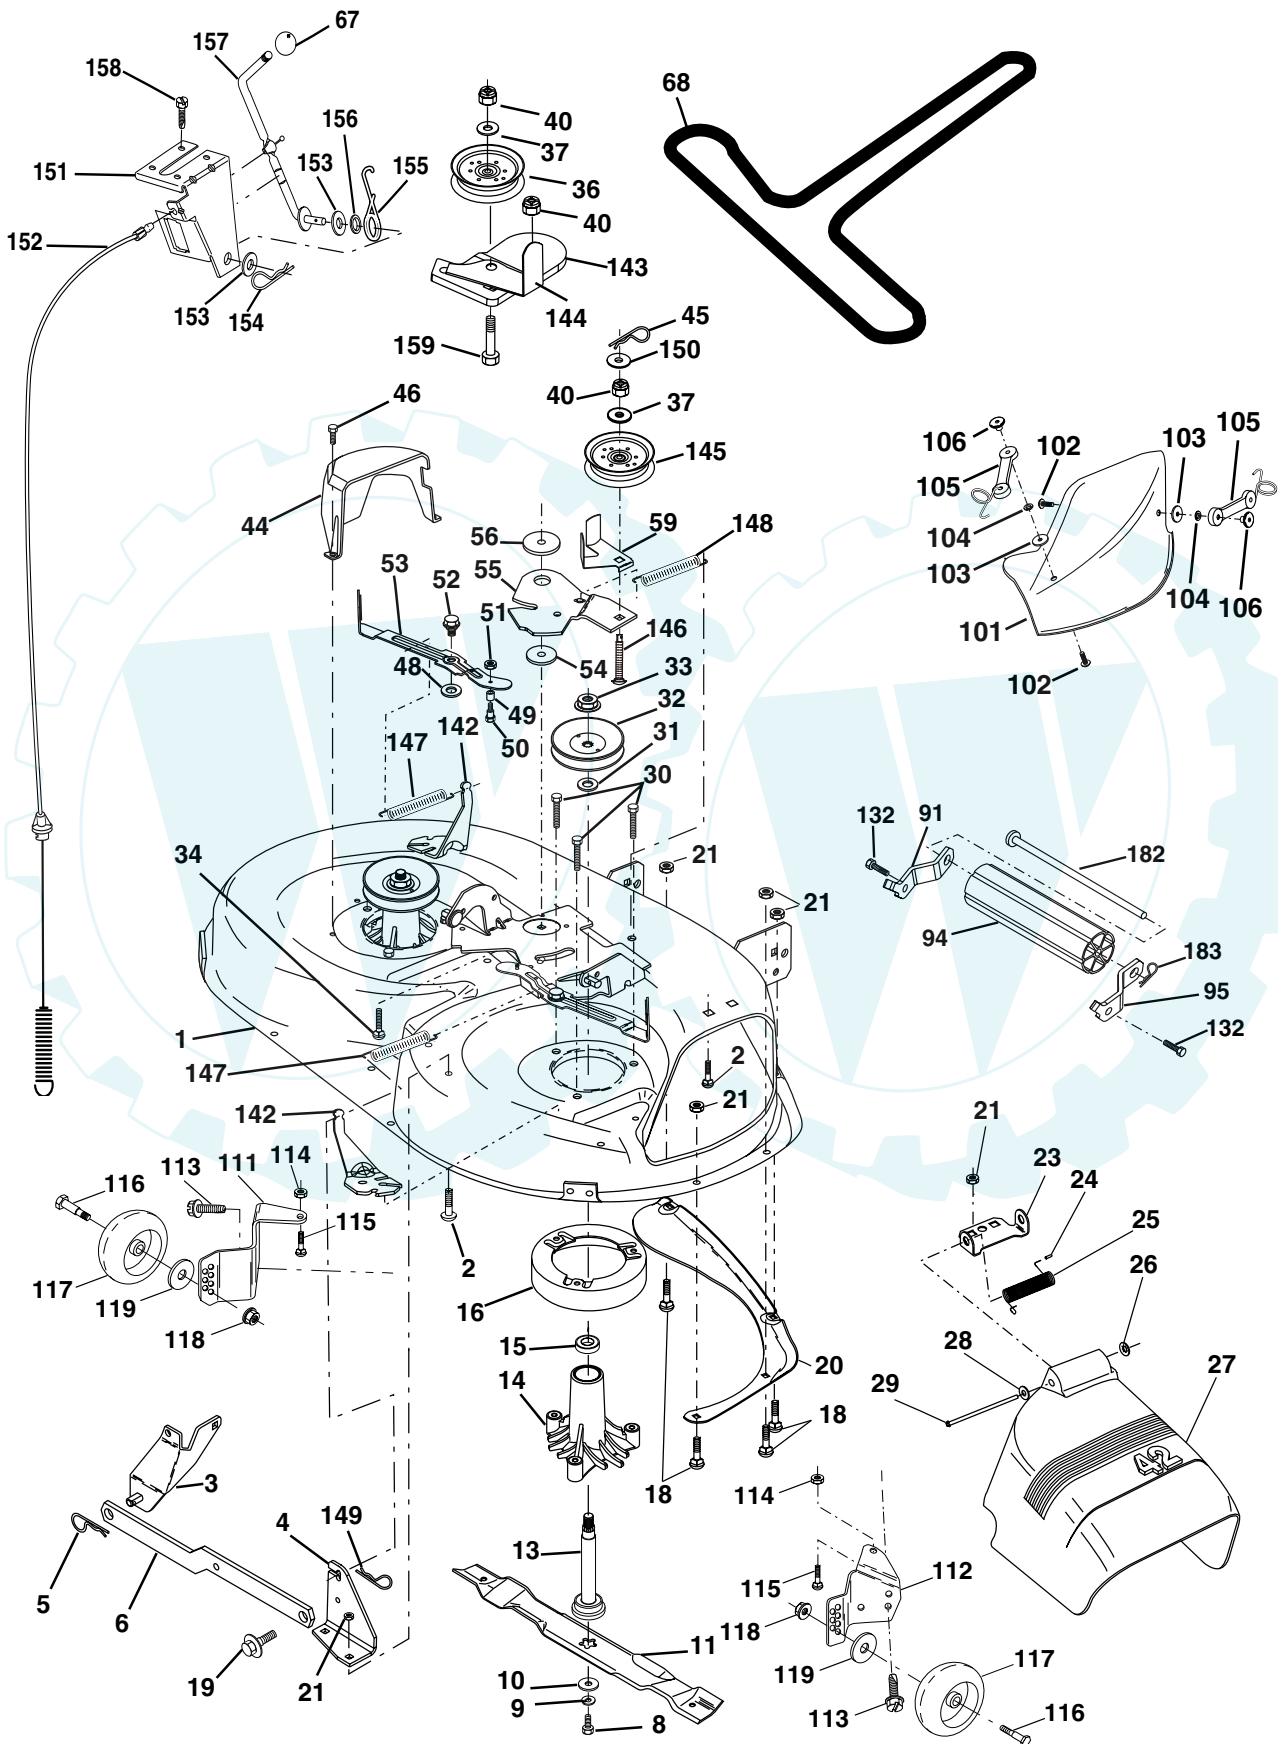

REPAIR PARTS

www.ersatzteil-service.de

TRACTOR - - MODEL NUMBER PR1742STE, PRODUCT NO. 954 56 64-92
MOWER DECK

REPAIR PARTS

www.ersatzteil-service.de

TRACTOR - - MODEL NUMBER PR1742STE, PRODUCT NO. 954 56 64-92 MOWER DECK

KEY NO.	PART NO.	DESCRIPTION	KEY NO.	PART NO.	DESCRIPTION
1	165892X421	Mower Deck Assembly, 42"	91	180532	Bracket Asm. Noseroller LH
2	72140506	Bolt	94	132264	Roller, Nose
3	138017	Bracket Asm Fr. Sway Bar 3/42	95	180533	Bracket Asm. Noseroller RH
4	165460	Bracket Asm Deck 42" Sway Bar	101	136420	Mulcher Cover
5	4939M	Retainer Spring	102	71081010	Screw
6	178024	Bar Sway Deck	103	19061216	Washer, Flat
8	850857	Bolt 3/8-24 x 25 Grade 8 patched	104	10071000	Washer, Lock
9	10030600	Washer, Lock	105	160793	Latch Assembly
10	140296	Washer, Hardened	106	2029J	Nut, Weld
11	134149	Blade, Mulching 42"	111	179292X421	Bracket, Gauge, Wheel LH
	138498	Blade Mower 42" Hi-Lift	112	179293X421	Bracket, Gauge, Wheel RH
13	137645	Shaft Assembly, Mandrel, Vented	113	17060510	Screw 3/8-16 x .625
14	128774	Housing, Mandrel, Vented	114	73510500	Nut, Keps 5/16 - 18 UNC
15	110485X	Bearing, Ball, Mandrel	115	72110505	Bolt, Carriage 5/16-18 x 5/8
16	174493	Stripper, Mandrel Deck	116	4898H	Bolt, Shoulder
18	72140505	Bolt, Carriage 5/16-18 x 5/8	117	165746	Wheel, Gauge
19	132827	Bolt, Shoulder	118	73930600	Nut Centerlock 3/8-16
20	159770	Baffle, Vortex	119	19121414	Washer 3/8 x 7/8 x 14 Ga.
21	73680500	Nut	132	17060612	Screw 3/8-16 x .75
23	177563	Bracket, Deflector Mower 42"	142	165890	Arm Spring Brake Mower
24	105304X	Cap, Sleeve 80 x 112 Blk Mower	143	157109	Bracket Arm Idler 42"
25	123713X	Spring, Torsion, Deflector 2 52	144	173441	Keeper Belt 42" Clutch Cable
26	110452X	Nut, Push Phos & Oil	145	173437	Pulley Idler Flat
27	130968X428	Shield, Deflector 42" Blk	146	173443	Bolt Carriage Idler
28	19111016	Washer 11/32 x 5/8 x 16 Gauge	147	131335	Spring Extension
29	131491	Rod, Hinge 42" 6 75 W/G	148	169022	Spring Return Idler
30	173984	Screw Thdrol Washer Head	149	165898	Retainer Spring Yellow
31	129963	Washer, Spacer Mower Vented	150	19091216	Washer 9/32 x 3/4 x 16 Ga.
32	173436	Pulley, Mandrel	151	169670	Bracket Clutch Cable
33	178342	Nut, Toplock 9/16 Flange	152	169676	Clutch Cable 42"
34	72110614	Bolt	153	169674	Washer Flat 3/8" Type B
36	173438	Pulley, Idler, Flat	154	169675	Spring Retainer
37	19131316	Washer 13/32 x 13/16 x 16 Gauge	155	169671	Spring Retention LVR CLTCH CAB
40	73680600	Nut	156	169672	Spacer Clutch Cable
44	140088	Guard, Mandrel, LH	157	169669	Rod Clutch Cable 3/8"
45	4497H	Retainer	158	17720408	Screw Hex Thd Cut 1/4-20 x 1/2
46	137729	Screw, Thdrol 1/4-20 x 5/8 T	159	72140614	Bolt Rdhd Sqn 3/8-16 UNC x 1-3/4
48	133944	Washer, Hardened	182	179126	Rod Roller Nose
49	174284	Roller Assembly, Cam Follower	183	163552	Retainer Spring
50	131340	Bolt, Shoulder #10-24 Grade 5	--	130794	Mandrel Assembly (Includes Housing, Shaft and Shaft Hardware Only-Pulley Not Included)
51	69180	Locknut	--	172559	Replacement Mower, Complete
52	139888	Bolt, Shoulder 5/16-18 UNC			
53	131845	Arm Assembly, Pad, Brake			
54	133943	Washer, Hardened			
55	155046	Arm, Idler			
56	122052X	Spacer, Retainer			
59	173442	Guard TUV Idler			
67	106932X	Knob			
68	144959	V-Belt, 42" Mower			

NOTE: All component dimensions given in U.S. inches
1 inch = 25.4 mm