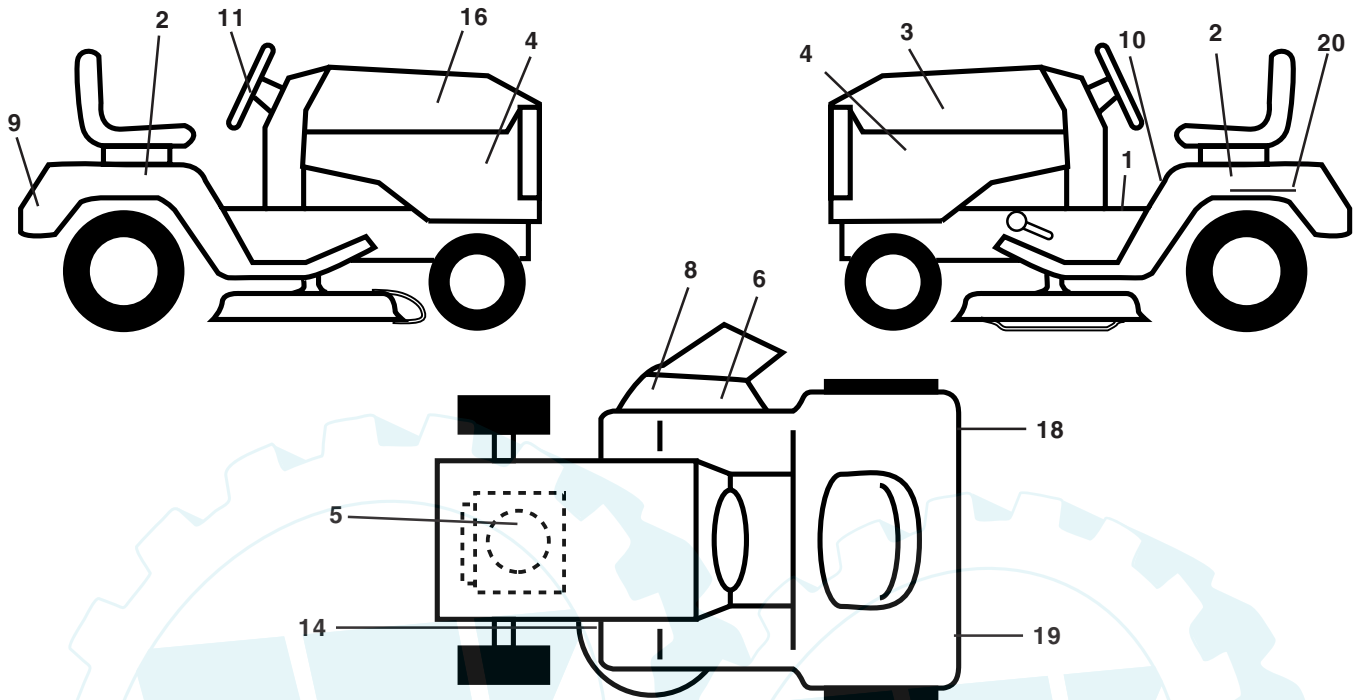

REPAIR PARTS

TRACTOR - - MODEL NUMBER PR1742STE, PRODUCT NO. 954 56 64-92 DECALS

KEY NO.	PART NO.	DESCRIPTION
1	156369	Decal Oper
2	176305	Decal Fender Side
3	176308	Decal Hood LH
4	178206	Decal Side Panel Logo
5	180436	Decal HP Engine
6	179128	Decal Deck "B" 42"
8	170563	Decal Warning Mult-Language
9	172740	Decal Fender Logo
10	157140	Decal Fender Danger E/F
11	172743	Decal Ins Strg Whl

KEY NO.	PART NO.	DESCRIPTION
14	160396	Decal V-Belt Schematic
16	176307	Decal Hood Rh
18	173587	Decal Fender Reflector RH
19	173589	Decal Fender Reflector LH
20	145005	Decal Bat Dan/Psn
--	179768X428	Pad Footrest LH
--	179769X428	Pad Footrest RH
--	138311	Decal Handle Lft Height Adjust
--	182490	Manual Owner's (English)
--	182491	Manual Owner's (French)