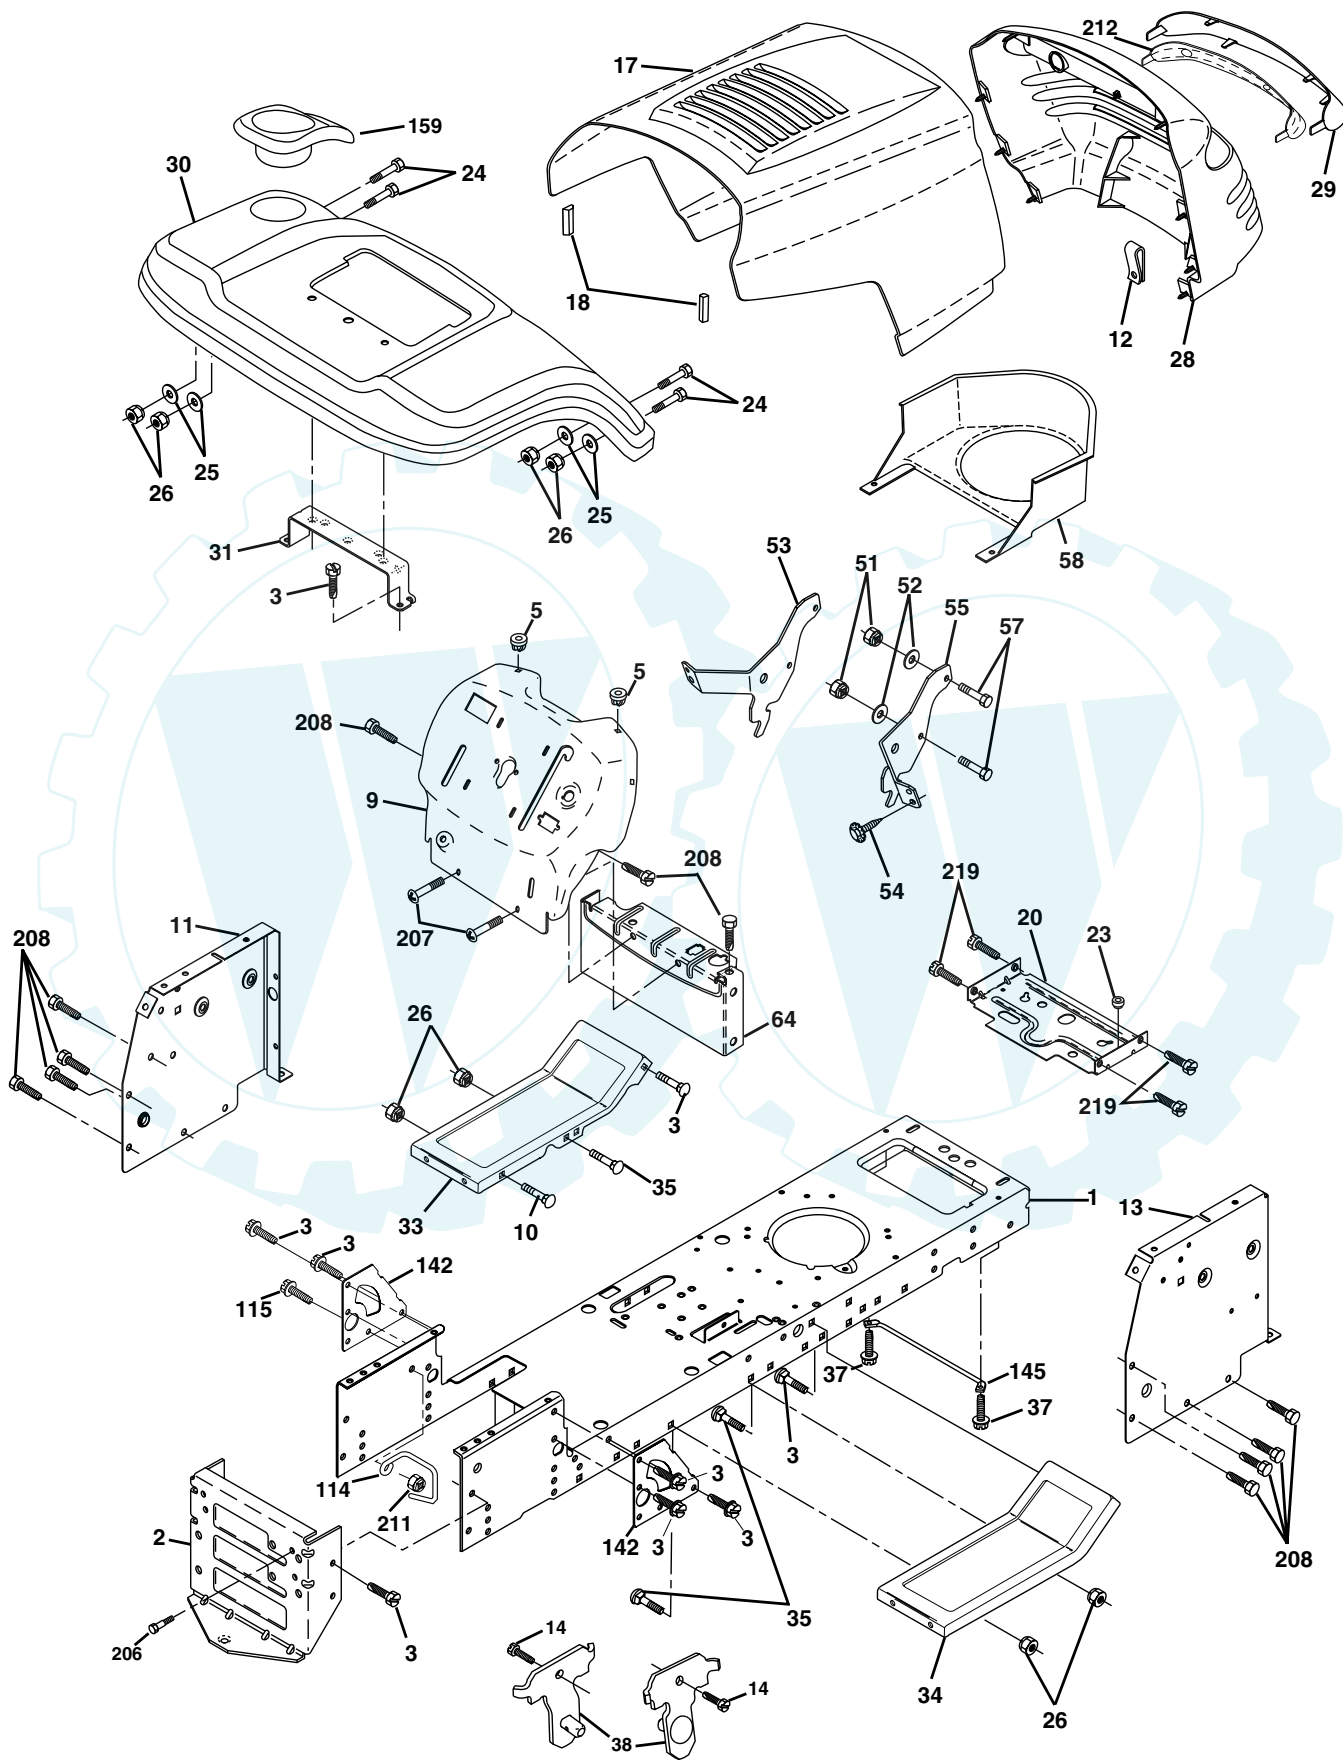

REPAIR PARTS

www.ersatzteil-service.de

TRACTOR - - MODEL NUMBER PR1742STE, PRODUCT NO. 954 56 64-92
CHASSIS AND ENCLOSURES

REPAIR PARTS

www.ersatzteil-service.de

TRACTOR - - MODEL NUMBER PR1742STE, PRODUCT NO. 954 56 64-92 CHASSIS AND ENCLOSURES

KEY NO.	PART NO.	DESCRIPTION
1	174619	Chassis
2	176554	Drawbar
3	17060612	Screw 3/8-16x.75
5	155272	Bumper Hood/Dash
9	168337X012	Dash P/L
10	72140608	Bolt Carriage 3/8-16 x 1
11	174996	Panel Dash Lh
12	145660	Clip Tinnerman
13	172106	Panel Dash Rh
14	17490608	Screw Thdrol 3/8-16 x 1-1/4
17	159639X428	Hood LT/PL
18	126938X	Bumper Hood
20	180679	Plate Mtg Battery Fuel Tank Fr
23	124028X	Bushing
24	74780616	Bolt Fin Hex 3/8-16 x 1 Gr 5
25	19131312	Washer 13/32 X 13/16 X 12 Ga
26	73800600	Nut Lock Hex W/Ins 3/8-16 Unc
28	179844	Grille LT/PL
29	170472X599	Lens LT/PL
30	169470X428	Fender Footrest STLT Pnt
31	136619	Bracket Support Fender
33	179716X428	Footrest Pnt Lh
34	179717X428	Footrest Pnt Rh
35	72110606	Bolt Rdhd Sht Sqnk 3/8-16 x 3/4
37	17490508	Screw Thdrol 6/16-18 x 1/2 TYT
38	175710	Bracket Asm. Pivot Mower Rear
51	73800400	Nut Lock Hex W/Ins 1/4-20
52	19091416	Washer 9/32 x 7/8 x 16 Ga.
53	144697	Bracjet Grukke Lh
54	161464	Screw Hex Wshd 8-18 x 7/8
55	144696	Bracket Grille Rh
57	74780412	Bolt Hex 1/4-20 x 3/4
58	150127	Duct Air
64	154798	Dash Lower STLT
114	158112	Keeper Belt Rear Lh
115	17060620	Screw 3/8-16 x 1-1/4
142	175702	Plate Reinforcement STLT
145	156524	Rod Pivot Chassis/Hood
159	169473X428	Cupholder
206	170165	Bolt Shoulder 5/16-18
207	17670508	Screw Thdrol 5/16-18 x 1/2
208	17670608	Screw Thdrol 3/8-16 x 1/2
211	145212	Nut Hex Flange Lock
212	156229	Insert Lens Reflect P/L LT
219	17000512	Screw 5/16-18 x 3/4
--	5479J	Plug Btn Blk .359

NOTE: All component dimensions given in U.S. inches
1 inch = 25.4 mm