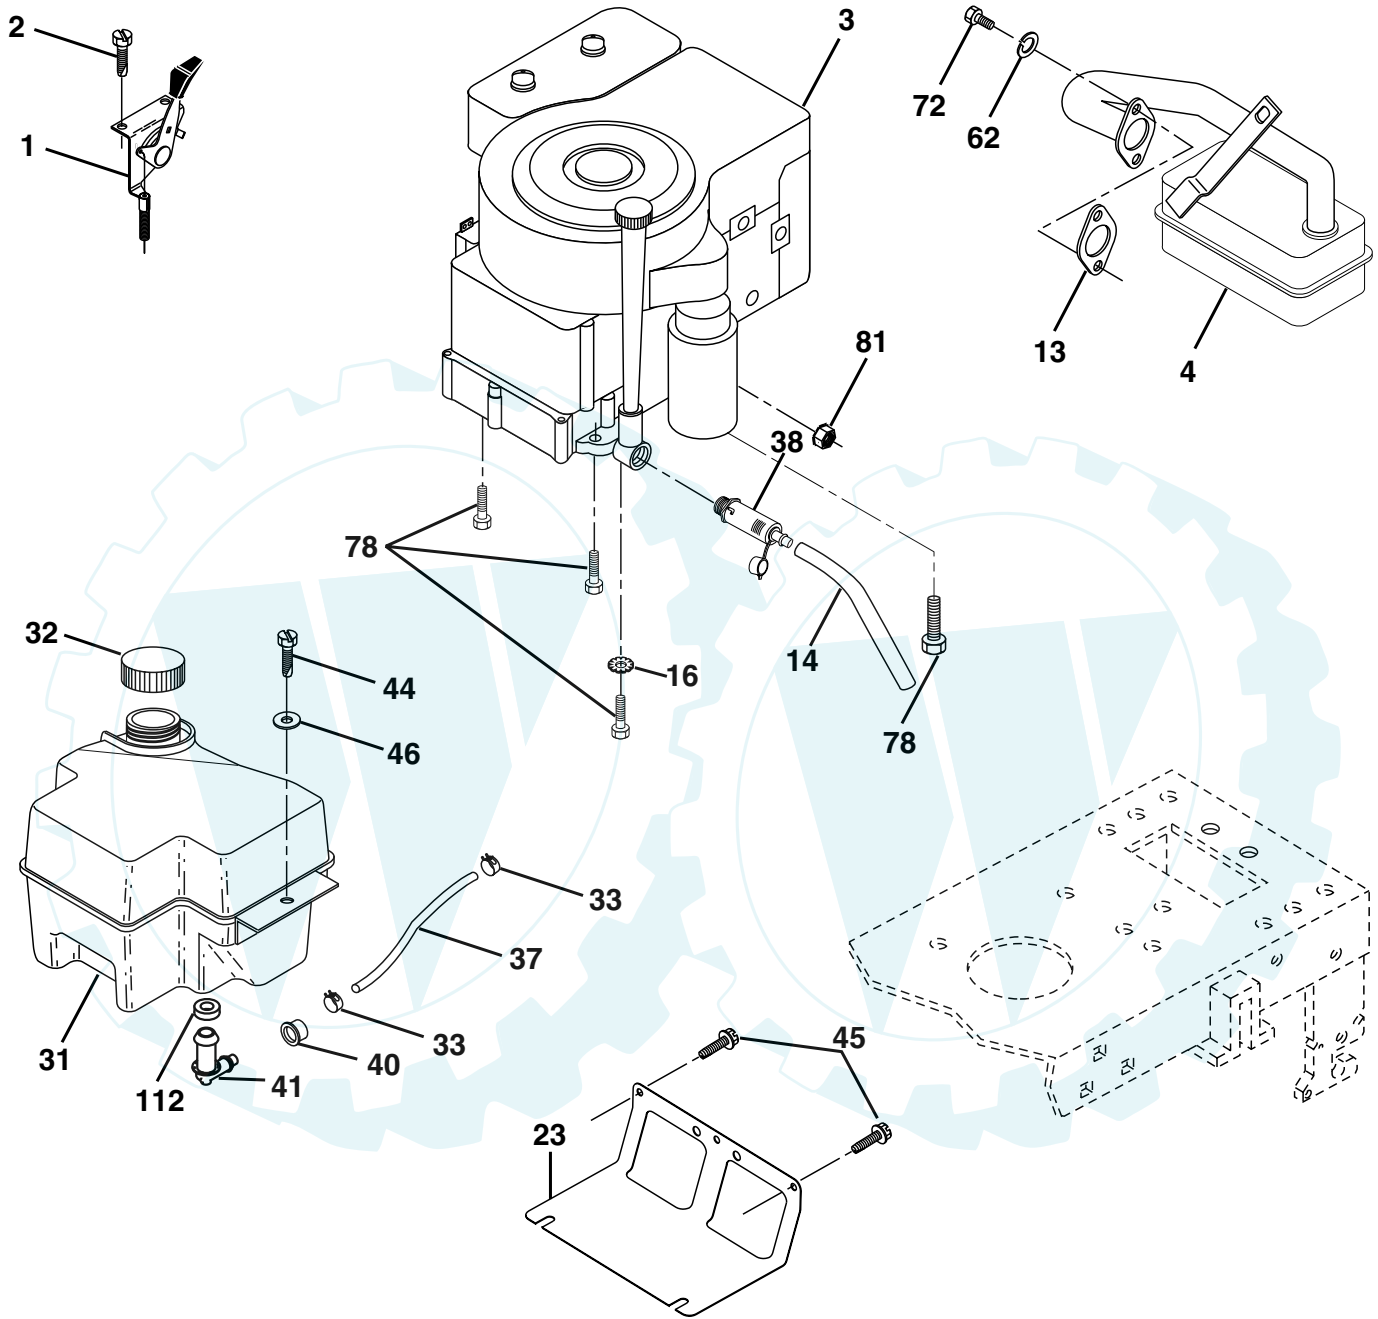

KEY NO.	PART NO.	DESCRIPTION
14	160396	Decal V-Belt Schematic
16	176307	Decal Hood Rh
18	173587	Decal Fender Reflector RH
19	173589	Decal Fender Reflector LH
20	145005	Decal Bat Dan/Psn
--	179768X428	Pad Footrest LH
--	179769X428	Pad Footrest RH
--	138311	Decal Handle Lft Height Adjust
--	182490	Manual Owner's (English)
--	182491	Manual Owner's (French)

WHEELS AND TIRES

KEY NO.	PART NO.	DESCRIPTION
1	59192	Cap Valve Tire
2	65139	Stem Valve
3	170455	Tire F Ts 15 X 6 0 - 6 Service
4	59904	Tube Front (Service Item Only)
5	106732X421	Rim Asm 6"front Service
6	278H	Fitting Grease (Front Wheel Only)
7	9040H	Bearing Flange (Front Wheel Only)
8	106108X421	Rim Asm 8"rear Service
9	170456	Tire R Ts 20x10-8 C Service
10	7152J	Tube Rear (Service Item Only)
11	104757X421	Cap Axle 1 50 X 1 00
--	144334	Sealant, Tire (10 oz. Tube)

NOTE: All component dimensions given in U.S. inches
1 inch = 25.4 mm

REPAIR PARTS

www.ersatzteil-service.de

TRACTOR - - MODEL NUMBER PR1742STE, PRODUCT NO. 954 56 64-92
ENGINE

OPTIONAL EQUIPMENT
Spark Arrester

REPAIR PARTS

www.ersatzteil-service.de

TRACTOR - - MODEL NUMBER PR1742STE, PRODUCT NO. 954 56 64-92
ENGINE

KEY NO.	PART NO.	DESCRIPTION
1	170551	Control Th/ch Flag
2	17720408	Screw Hex Thd Cut 1/4-20 1/2
3	-----	Engine, Briggs Model 31G777 (Order Parts From Engine Manufacturer)
4	137352	Muffler Exhaust
11	10040500	Washer Lock 5/16
13	165291	Gasket Muffler
14	148456	Tube Drain Oil Easy
23	169837	Shield Brn/Dbr Guard
29	137180	Arrestor Spark
31	180645	Tank Fuel Front 2 00
32	140527	Cap Fuel
33	123487X	Clamp Hose Black
37	137040	Line Fuel 20"
38	148315	Plug Drain Oil Easy
40	124028X	Bushing Snap Nyl Blk Fuel Line
41	139277	Stem Tank Fuel
44	17670412	Screw Hex wsh Thdrol 1/4-20x3/4
45	17000612	Screw Hex Wsh Thdrol 3/8-16 x 3/4
46	19091416	Washer 9/32 X 7/8 X 16 Ga
62	11050600	Washer Lock Ext Tooth 3/8
72	71070512	Screw Hex 5/16-18 x 3/4
78	17060620	Screw 3/8-16 x 1-1/4
81	73510400	Nut Keps Hex 1/4-20 Unc
112	3645J	Bushing