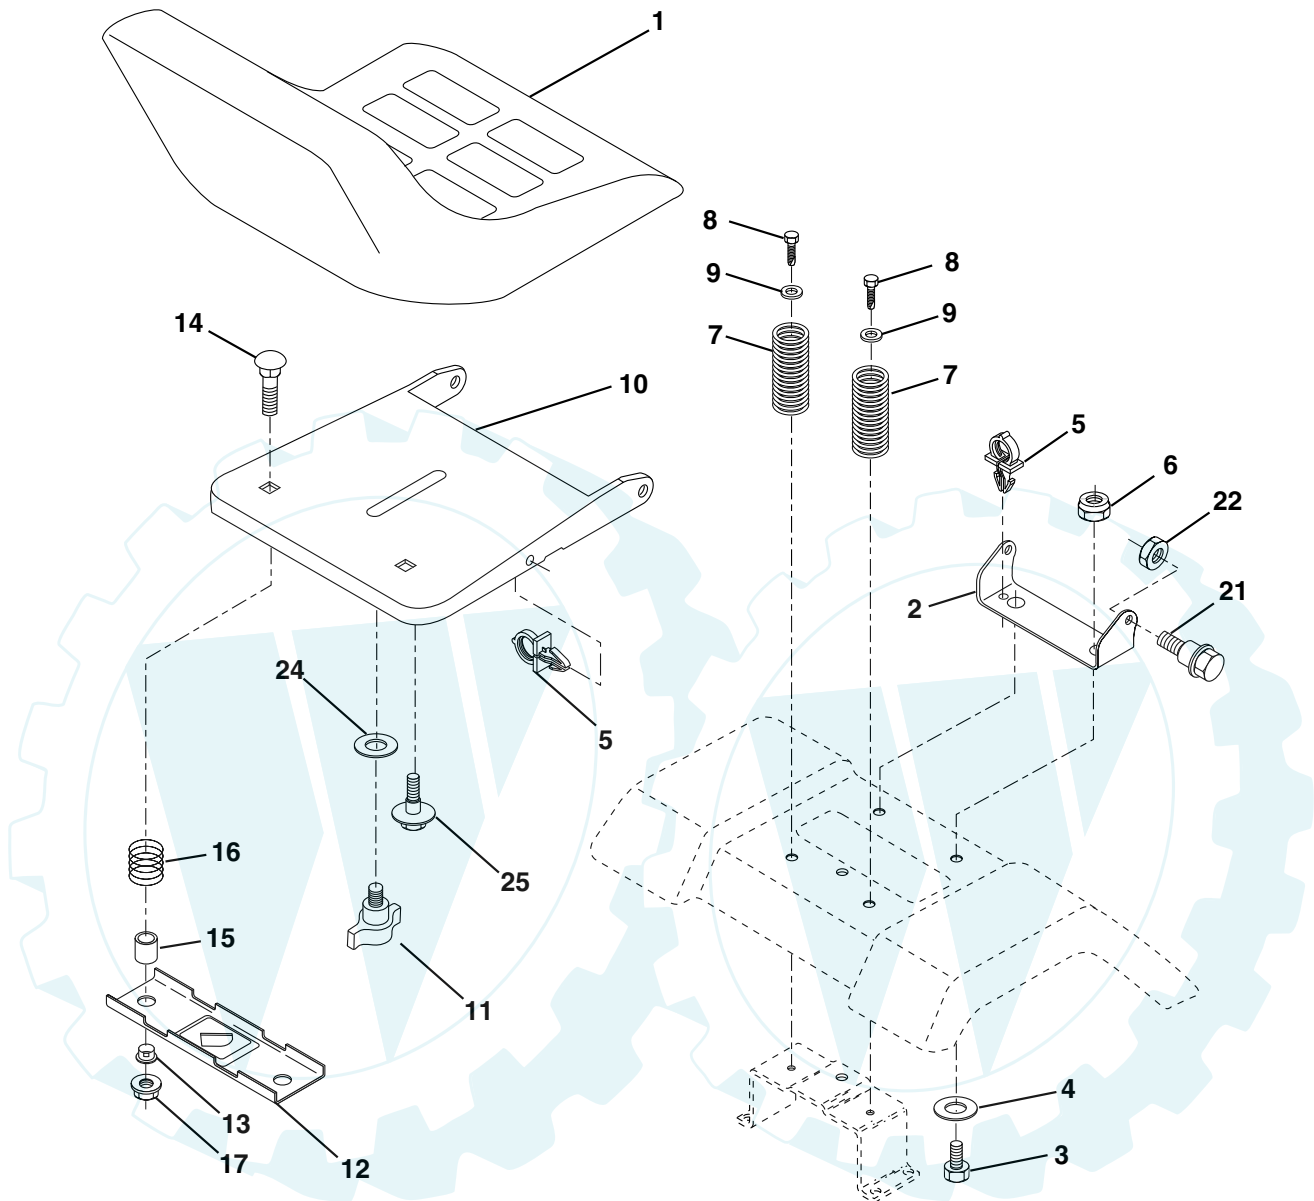

REPAIR PARTS

www.ersatzteil-service.de

TRACTOR - - MODEL NUMBER PR1742STE, PRODUCT NO. 954 56 64-92 SEAT ASSEMBLY

KEY NO.	PART NO.	DESCRIPTION
1	171683	Seat
2	140551	Bracket Pivot Seat 8 720
3	71110616	Bolt Fin Hex 3/8-16 Unc X 1
4	19131610	Washer 13/32 X 1 X 10 Ga
5	145006	Clip Push-In
6	73800600	Nut Hex w/Ins. 3/8-16 Unc
7	124181X	Spring Seat Cprsn 2 250 Blk Zi
8	17000616	Screw 3/8-16 X 1.5
9	19131614	Washer 13/32 X 1 X 14 Ga.
10	174894	Pan Seat
11	166369	Knob Seat

KEY NO.	PART NO.	DESCRIPTION
12	121246X	Bracket Mounting Switch
13	121248X	Bushing Snap Blk Nyl 50 Id
14	72050412	Bolt Rdhd Sqnk 1/4-20x1-1/2
15	134300	Spacer Split 28x 88
16	121250X	Spring Cprsn
17	123976X	Nut Lock 1/4 Lge Flg Gr 5 Zinc
21	171852	Bolt Shoulder 5/16-18 Unc
22	73800500	Nut Hex Lock W/Ins 5/16-18
24	19171912	Washer 17/32 X 1-3/16 X 12 Ga.
25	127018X	Bolt Shoulder 5/16-18 X 62

NOTE: All component dimensions given in U.S. inches
1 inch = 25.4 mm