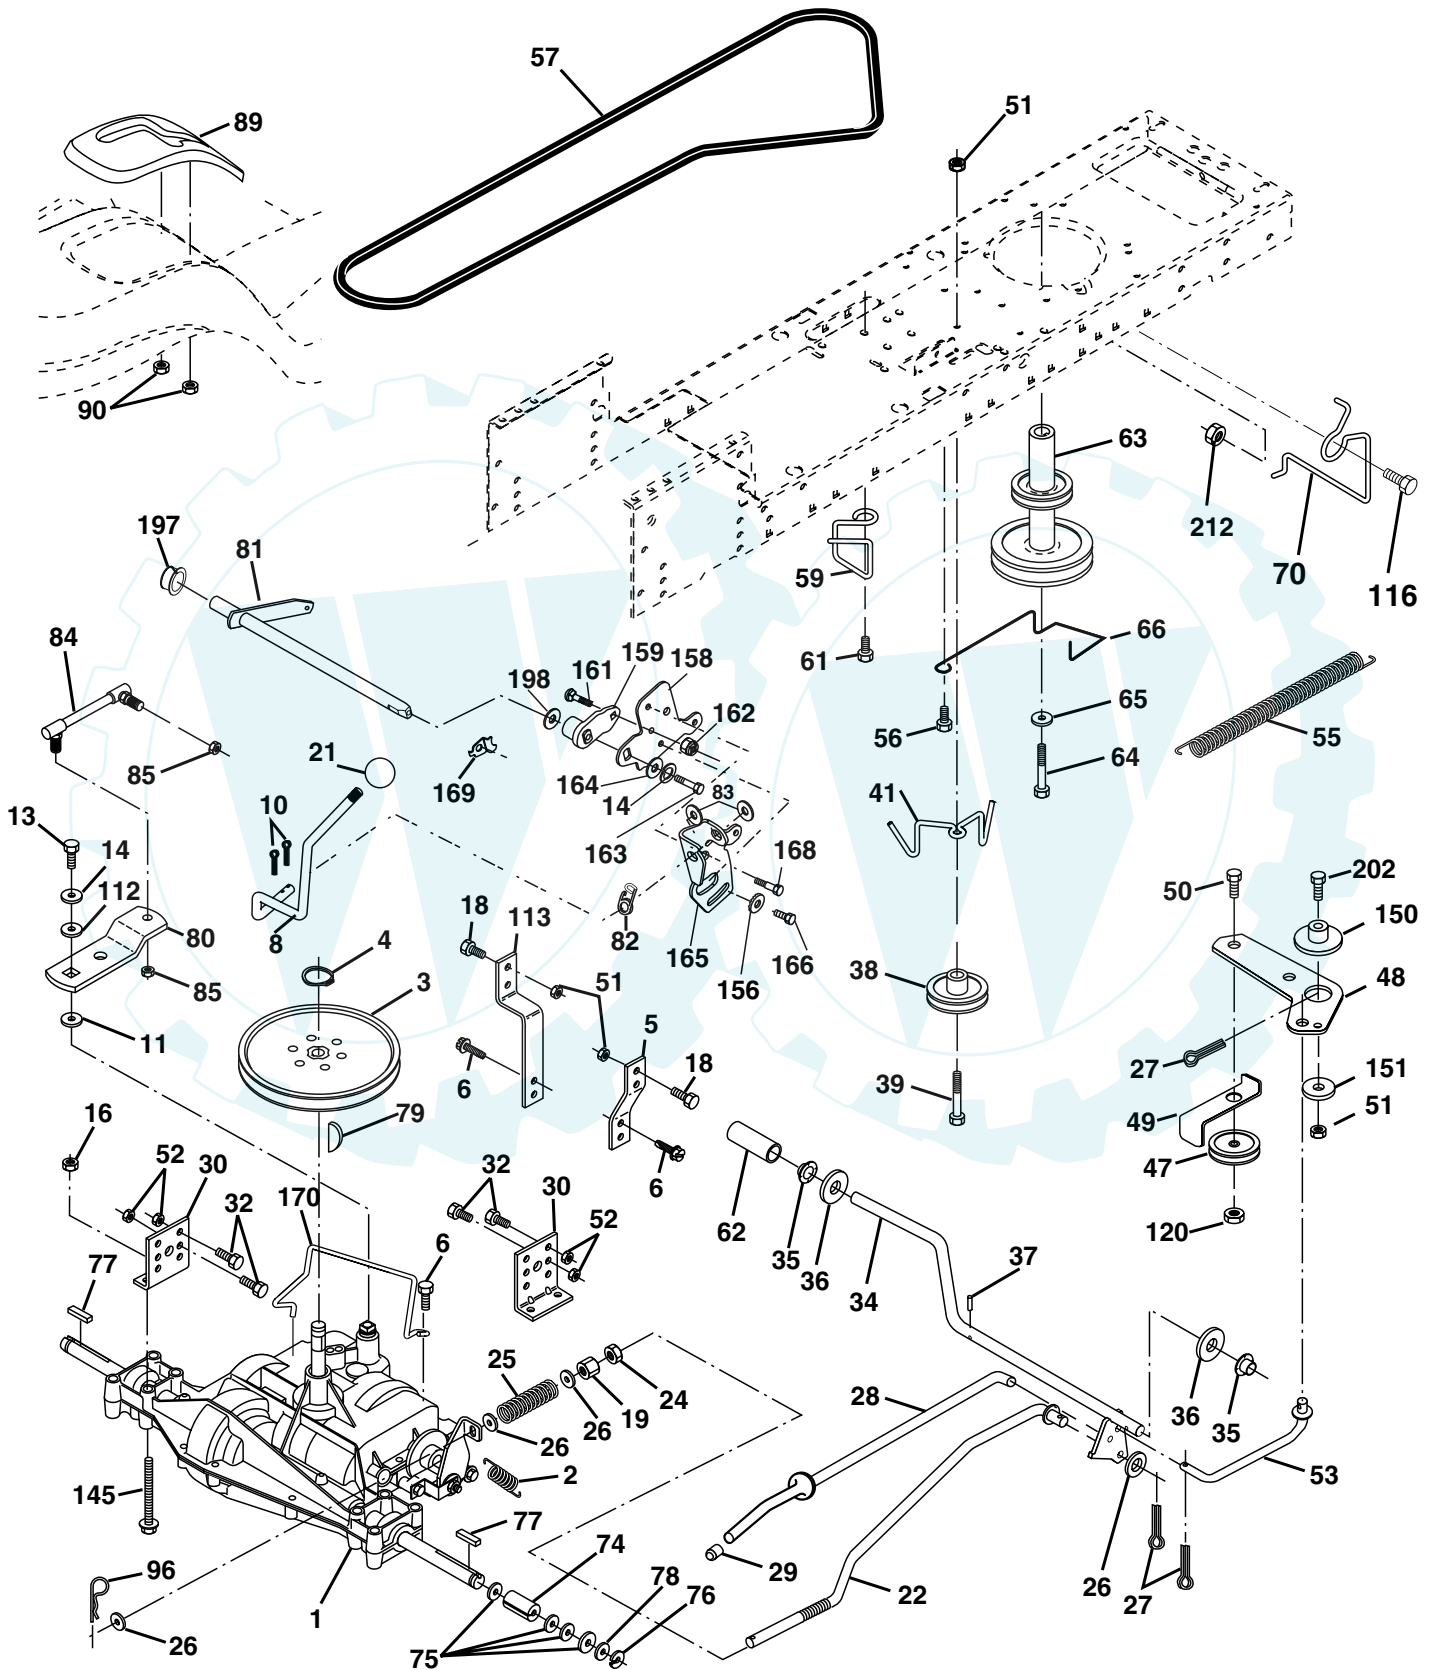

REPAIR PARTS

www.ersatzteil-service.de

TRACTOR - - MODEL NUMBER PR1742STE, PRODUCT NO. 954 56 64-92
DRIVE

REPAIR PARTS

www.ersatzteil-service.de

TRACTOR - - MODEL NUMBER PR1742STE, PRODUCT NO. 954 56 64-92

DRIVE

KEY NO.	PART NO.	DESCRIPTION	KEY NO.	PART NO.	DESCRIPTION
1	-----	Transaxle Peerless (206-545C) (Order parts from transaxle manufacturer)	63	175410	Engine Pulley
2	146682	Spring Return Brake T/a Zinc	64	71170764	Bolt Hex
3	123666X	Pulley Transaxle 18" tires	65	10040700	Washer Lock Hvy Hlcl Spr 7/16
4	12000028	Ring Retainer # 5100-62	66	154778	Keeper Belt Engine Foolproof
5	121520X	Strap Torque 30 Degrees	69	142432	Screw Hex wsh HiLo 1/4 x 1/2 unc
6	17060512	Screw 5/16-18 X 3/4	70	134683	Guide Belt Mower Drive RH
8	165619	Rod Shift Fender Adjust Lt	74	137057	Spacer Axle
10	76020416	Pin Cotter 1/8 X 1 Cad	75	121749X	Washer 25/32 X 1 1/4 X 16 Ga
11	105701X	Washer Plate Shf 388 Sq Hole	76	12000001	E-ring #5133-75
13	74550412	Bolt 1/4-28 Unf Gr 8 W/Patch	77	123583X	Key Square 2 0 X 1845/ 1865
14	10040400	Washer Lock Hvy Helical	78	121748X	Washer 25/32 X 1-5/8 X 16 Ga
16	73800500	Nut Lock Hex w/ins 5/16-18	79	2228M	Key Woodruff #9 3/16 x 3/4
18	74780616	Bolt, Fin Hex 3/8-16 UNC x 1 Gr. 5	80	145090	Arm Shift
19	73800600	Nut Lock 3/8-16 Unc	81	165592	Shaft Asm Cross Tapered PMST/20
21	140845	Knob	82	123782X	Spring Torsion T/a
22	130804	Rod Brake Blk Zinc 26 840	83	19171216	Washer 17/32 X 3/4 X 16 Ga
24	73350600	Nut Hex Jam 3/8-16 Unc	84	166231	Link Transaxle PMST/20" Zinc
25	106888X	Spring Rod Brake 2 00 Zinc	85	150360	Nut Lock Center 1/4 - 28 FNTHD
26	19131316	Washer 13/32 X 13/16 X 16 Ga	89	169372X428	Console Shift STLT
27	76020412	Pin Cotter 1/8 X 3/4 Cad	96	4497H	Retainer Spring 1"
28	175765	Rod Brake Parking LT/YT	112	19091210	Washer 9/32 x 3/4 x 10 Ga.
29	71673	Cap Brake Parking	113	127285X	Strap Torque LT
30	169592	Bracket Mtg Transaxle	116	72140608	Bolt Rdhd Sq Neck 3/8-16 x 1
32	74760512	Bolt Hex Hd 5/16-18unc X 3/4	120	73900600	Nut Lock Flg. 3/8-16 Unc
34	175578	Shaft Asm Pedal Foot	145	74490540	Bolt Hex FLGHD 5/16-18 Gr. 5
35	120183X	Bearing Nylon Blk 629 Id	150	175456	Spacer Retainer
36	19211616	Washer 21/32 X 1 X 16 Ga	151	19133210	Washer 13/32 x 2 x 10
37	1572H	Pin Roll 3/16 X 1"	156	166002	Washer Srrted 5/16ID x 1.125
38	179114	Pulley Composite Flat	158	165589	Bracket Shift Mount
39	74760648	Bolt Fin Hex 3/8-16 unc X 3	159	165494	Hub Tapered Flange Shift Lt
41	175556	Keeper Belt Flat Idler	161	72140406	Bolt Rdhd Sqnk 1/4-20 x 3/4 Gr
47	127783	Pulley Idler V Groove Plastic	162	73680400	Nut Crownlock 1/4-20 Unc
48	154407	Bellcrank Asm	163	74780416	Bolt Hex Fin 1/4-20 Unc x 1 Gr 5
49	123205X	Retainer Belt Style Spring	164	19091010	Washer 5/8 x .281 x 10 Ga
50	74760624	Bolt Hex Hd 3/8-16unc X 1-1/2	165	165623	Bracket Pivot Lever
51	73680600	Nut Crownlock 3/8-16 Unc	166	166880	Screw 5/16-18 x 5/8
52	73680500	Nut Crownlock 5/16-18 Unc	168	165492	Bolt Shoulder 5/16-18 x .561
53	105710X	Link Clutch	169	165580	Plate Fastening
55	105709X	Spring Return Clutch 6 75	170	178394	Keeper Belt Transaxle Gear
56	17060620	Screw 3/8-16 x 1-1/4	197	169613	Nyliner Snap-In
57	130801	V-Belt Ground Drive 95 25	198	169593	Washer Nyliner
59	169691	Keeper Belt Span Ctr	202	72110612	Bolt Carr Sh 3/8-16 x 1-1/2 Gr. 5
61	17120614	Screw 3/8-16 x .875	212	145212	Nut Hexflange Lock
62	8883R	Cover Pedal Blk Round			

NOTE: All component dimensions given in U.S. inches
1 inch = 25.4 mm