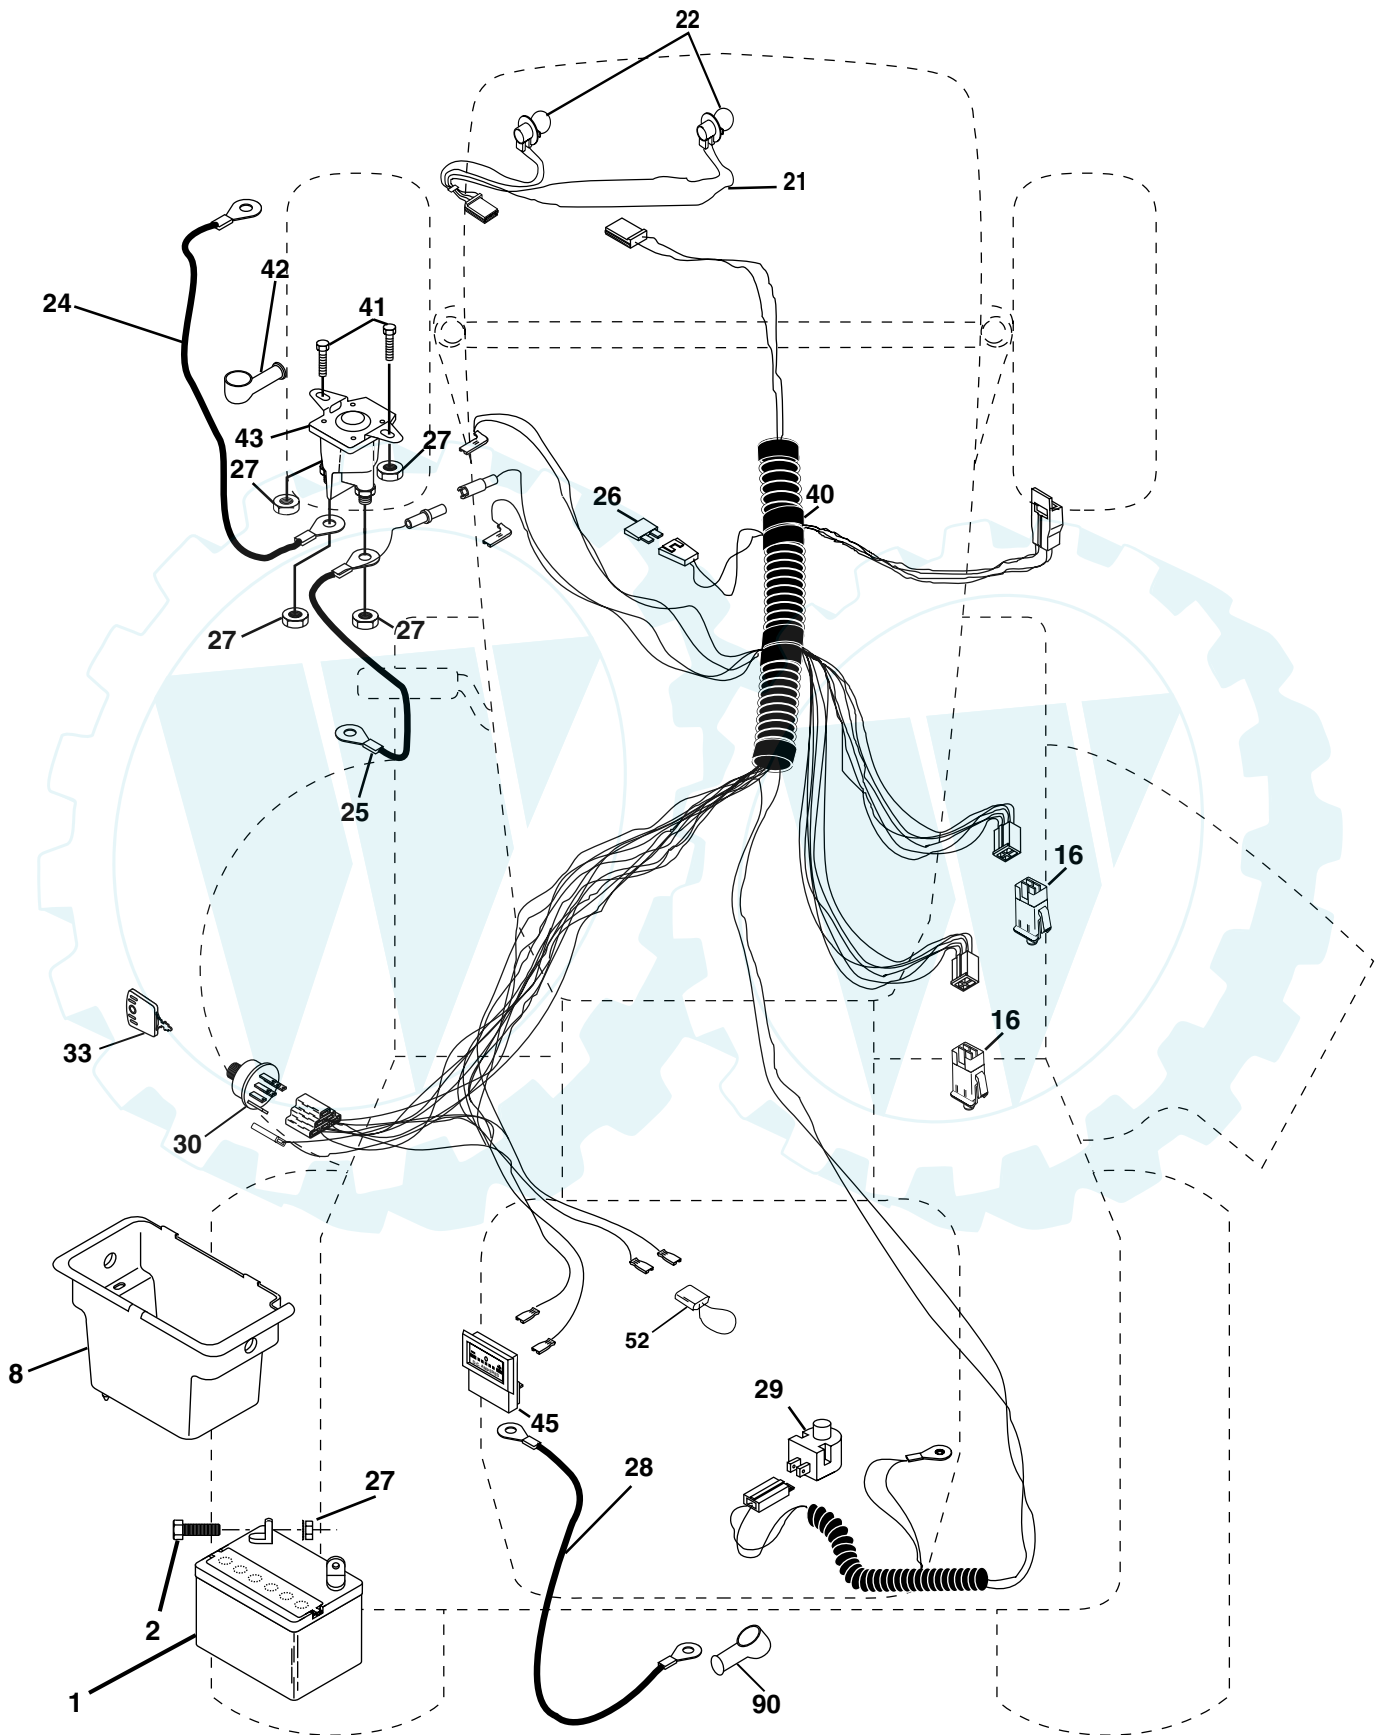

REPAIR PARTS

www.ersatzteil-service.de

TRACTOR - - MODEL NUMBER PR1742STE, PRODUCT NO. 954 56 64-92
ELECTRICAL

REPAIR PARTS

www.ersatzteil-service.de

TRACTOR - - MODEL NUMBER PR1742STE, PRODUCT NO. 954 56 64-92
ELECTRICAL

KEY NO.	PART NO.	DESCRIPTION
1	163465	Battery 12 Volt 28 Amp
2	74760412	Bolt Hex Hd 1/4-20unc X 3/4
8	176689	Battery Box
16	176138	Switch Interlock Push-In
21	175685	Harness Socket Light
22	4152J	Bulb, Light # 1156
24	4799J	Cable Battery
25	146147	Cable Battery 6 Ga Red w/16 wire
26	175158	Fuse
27	73510400	Nut Keps Hex 1/4-20 Unc
28	4207J	Cable Ground 6ga 12 black
29	121305X	Switch Plunger Nc Gray
30	175566	Switch Ign
33	140401	Key Ign Molded Generic
40	179720	Harness Ign
41	71110408	Bolt Fin Hex 1/4-20uncx 1/2
42	131563	Cover Terminal Red
43	178861	Solenoid
45	121433X	Ammeter Rectangular
52	141940	Protection Loop
90	180449	Cover Terminal

NOTE: All component dimensions given in U.S. inches
1 inch = 25.4 mm