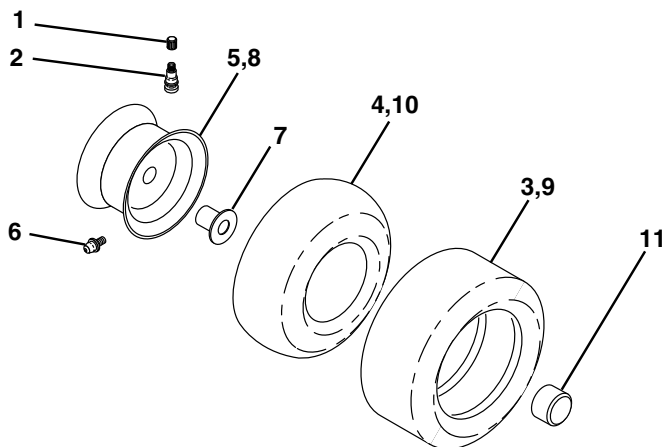

WHEELS AND TIRES

KEY NO.	PART NO.	DESCRIPTION
1	59192	Cap Valve Tire
2	65139	Stem Valve
3	170455	Tire F Ts 15 X 6 0 - 6 Service
4	59904	Tube Front (Service Item Only)
5	106732X421	Rim Asm 6"front Service
6	278H	Fitting Grease (Front Wheel Only)
7	9040H	Bearing Flange (Front Wheel Only)
8	106108X421	Rim Asm 8"rear Service
9	170456	Tire R Ts 20x10-8 C Service
10	7152J	Tube Rear (Service Item Only)
11	104757X421	Cap Axle 1 50 X 1 00
--	144334	Sealant, Tire (10 oz. Tube)

NOTE: All component dimensions given in U.S. inches
1 inch = 25.4 mm