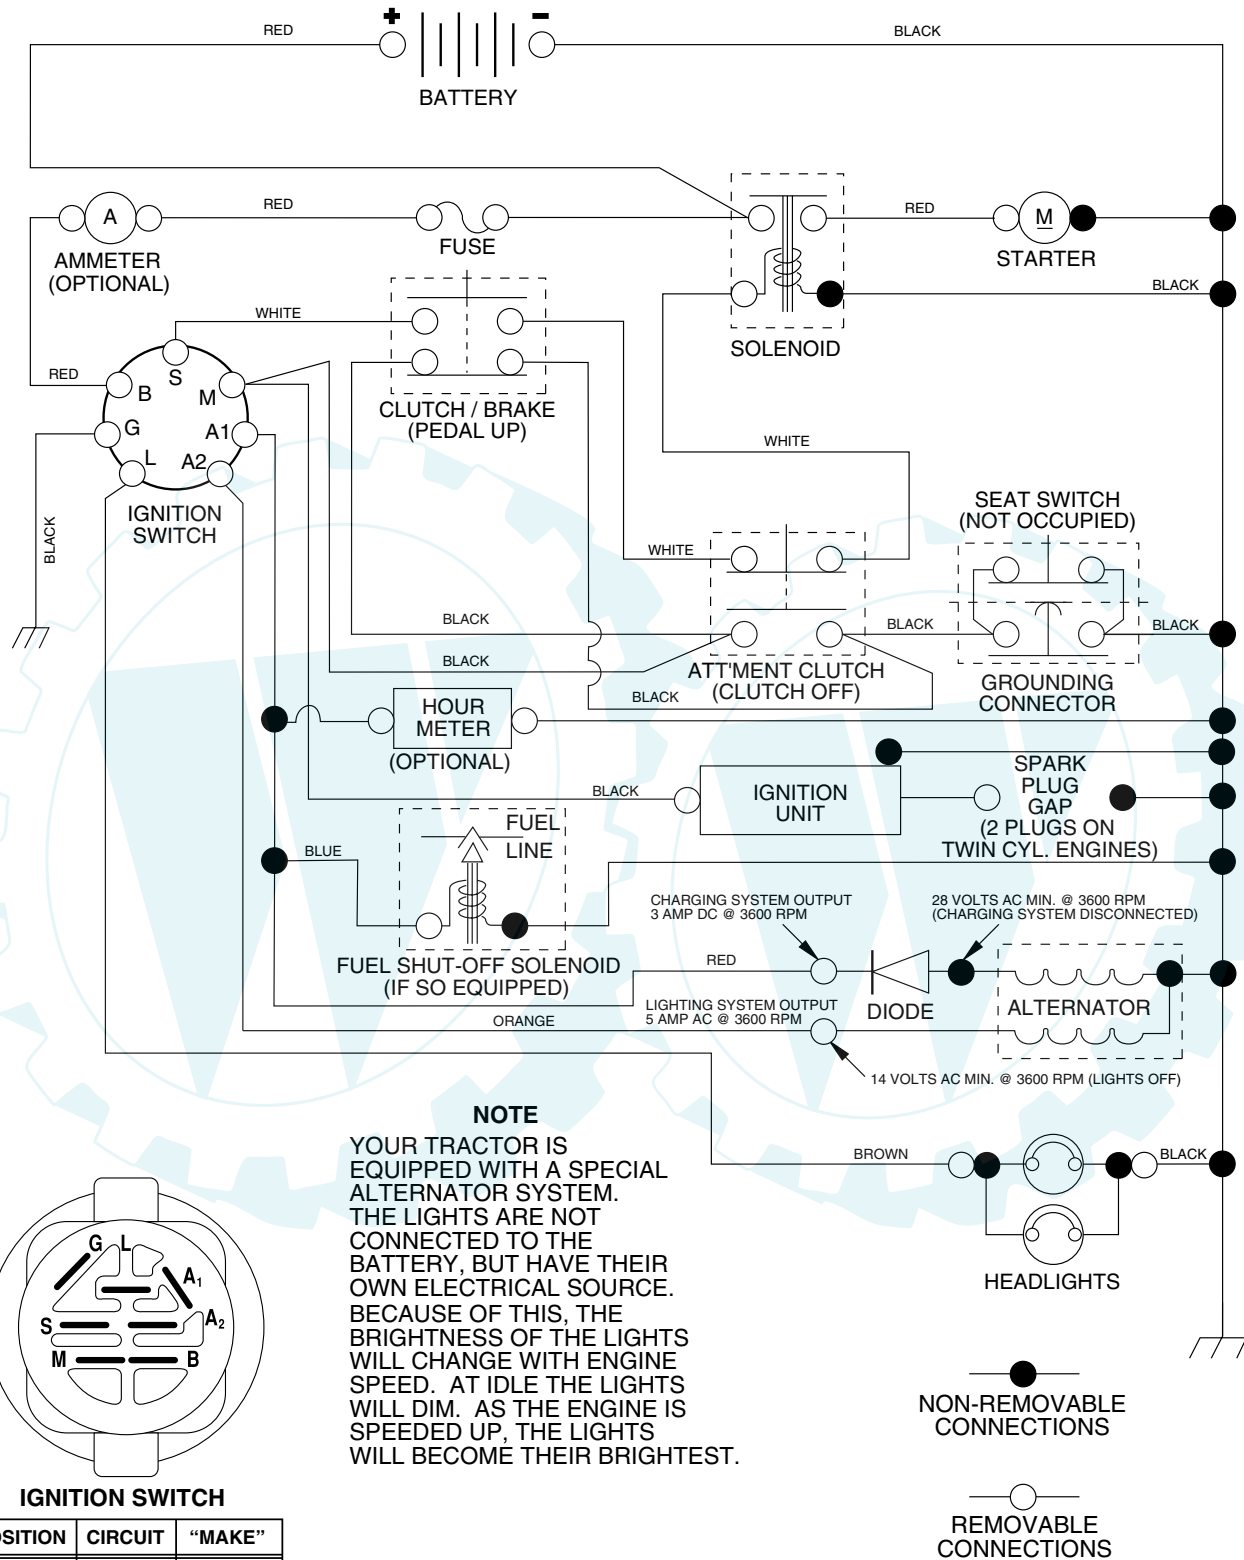

TRACTOR - - MODEL NUMBER PRT1742STE, PRODUCT NO. 954 56 64-92 SCHEMATIC

REPAIR PARTS

www.ersatzteil-service.de

TRACTOR - - MODEL NUMBER PR1742STE, PRODUCT NO. 954 56 64-92
ELECTRICAL

REPAIR PARTS

www.ersatzteil-service.de

TRACTOR - - MODEL NUMBER PR1742STE, PRODUCT NO. 954 56 64-92
ELECTRICAL

KEY NO.	PART NO.	DESCRIPTION
1	163465	Battery 12 Volt 28 Amp
2	74760412	Bolt Hex Hd 1/4-20unc X 3/4
8	176689	Battery Box
16	176138	Switch Interlock Push-In
21	175685	Harness Socket Light
22	4152J	Bulb, Light # 1156
24	4799J	Cable Battery
25	146147	Cable Battery 6 Ga Red w/16 wire
26	175158	Fuse
27	73510400	Nut Keps Hex 1/4-20 Unc
28	4207J	Cable Ground 6ga 12 black
29	121305X	Switch Plunger Nc Gray
30	175566	Switch Ign
33	140401	Key Ign Molded Generic
40	179720	Harness Ign
41	71110408	Bolt Fin Hex 1/4-20uncx 1/2
42	131563	Cover Terminal Red
43	178861	Solenoid
45	121433X	Ammeter Rectangular
52	141940	Protection Loop
90	180449	Cover Terminal