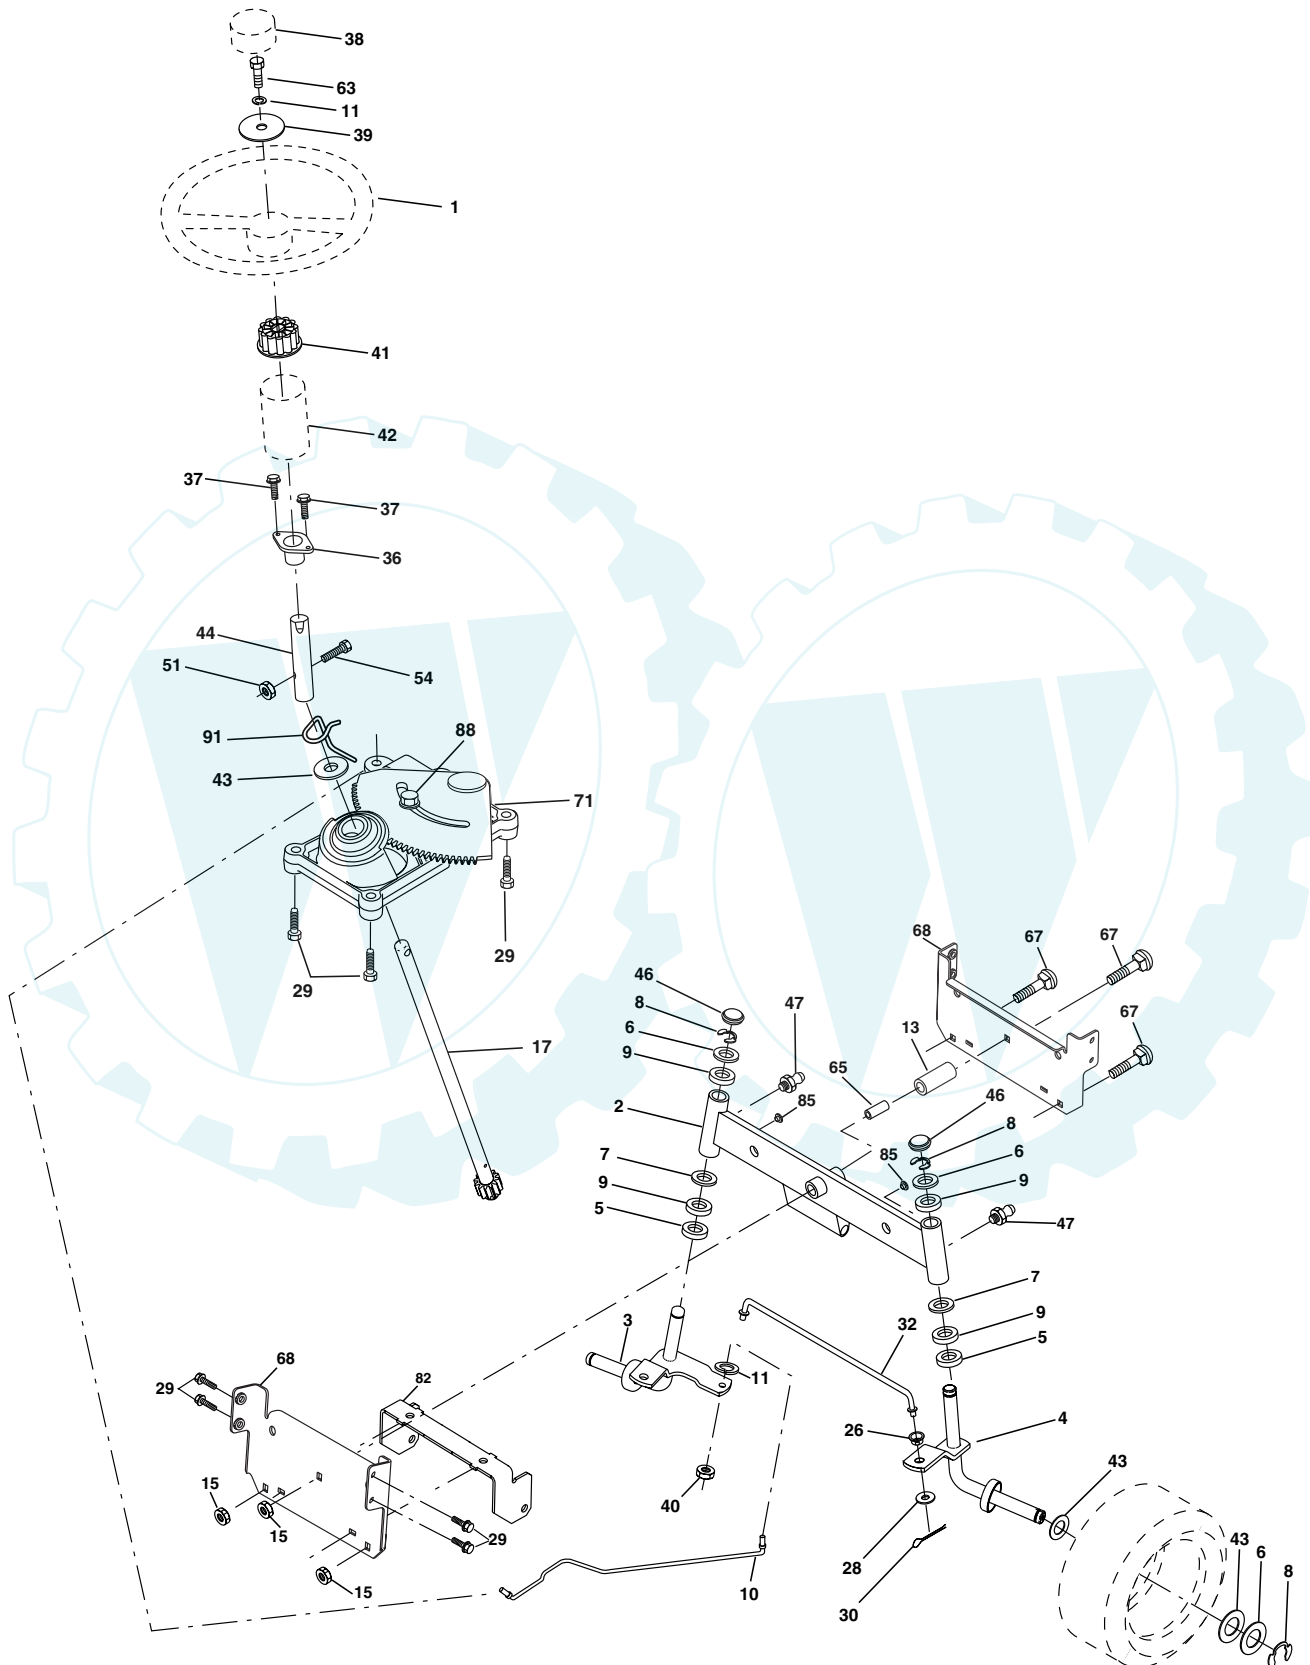

REPAIR PARTS

TRACTOR - - MODEL NUMBER PR1742STE, PRODUCT NO. 954 56 64-92 STEERING ASSEMBLY

REPAIR PARTS

www.ersatzteil-service.de

TRACTOR - - MODEL NUMBER PR1742STE, PRODUCT NO. 954 56 64-92 STEERING ASSEMBLY

KEY NO.	PART NO.	DESCRIPTION
1	159944X428	Wheel Steering
2	172393	Axle Asm Cast Iron LT
3	169840	Spindle Asm LH
4	169839	Spindle Asm RH
5	6266H	Bearing Race Thrust Harden
6	121748X	Washer 25/32 X 1-5/8 X 16 Ga
8	12000029	Ring Klip #t5304-75
10	175121	Link Drag
11	10040600	Washer Lock Hvy Hlcl Spr 3/8
13	136518	Spacer Brg. Axle Front
15	145212	Nut Hex Flange Lock
17	177876	Shaft Asm. Steering
29	17060612	Screw 3/8-16x.75
32	171888	Rod Tie
33	19111216	Washer 11/32 x 3/4 x 16 Ga.
34	10040500	Washer Lock Hvy Hlcl Spr 5/16
35	73540500	Crownlock Nut 5/16-24
36	155099	Bushing Strg
37	152927	Screw
38	159946X428	Insert Cap Strg Wh Au
39	19132411	Washer
40	7810H	Lock nut
41	159945	Adaptor Wheel Strg
42	145054X428	Boot Steering Dash
43	121749X	Washer 25/32 X 1 1/4 X 16 Ga
44	153720	Extension Steering Shaft LR/LT
46	121232X	Cap Spindle Fr Top Blk
51	73800500	Nut Lock Hex w/Ins 5/16-18
54	74780520	Bolt Fin Hex 5/16-18 Unc x 1-1/4
63	74780616	Bolt Fin Hex 3/8-16unc x 1 Gr. 5
65	160367	Brace Axle
67	72140618	Bolt Rdhd Sq 3/8-16 Unc x 2-1/4
68	169827	Axle, Brace
71	175146	Steering Asm.
82	169835	Bracket Susp. Chassis Front
87	173966	Washer Flat .781 x 1-1/2 x .14
88	175118	Bolt Shoulder 7/16-20 Unc
91	175553	Clip Steering

NOTE: All component dimensions given in U.S. inches
1 inch = 25.4 mm