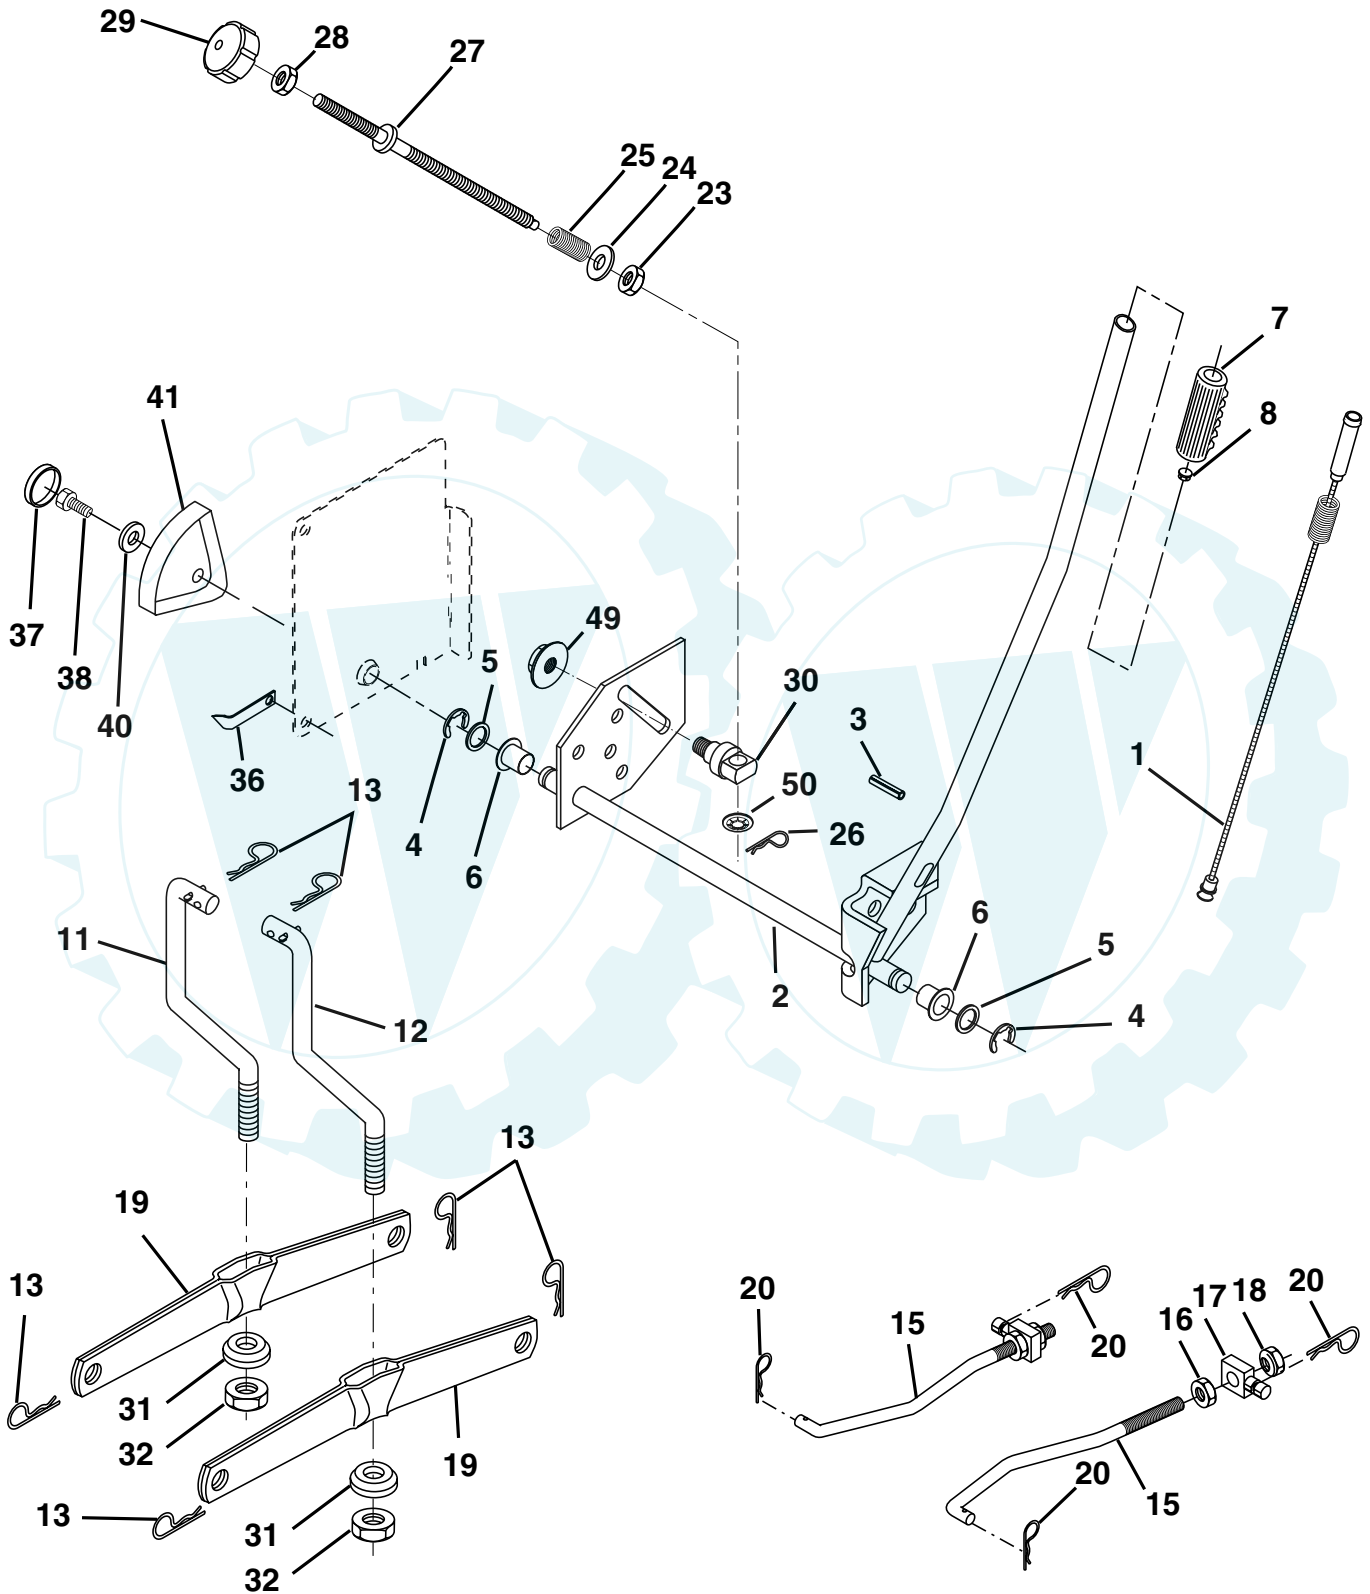

NOTE: All component dimensions given in U.S. inches
1 inch = 25.4 mm

REPAIR PARTS

www.ersatzteil-service.de

TRACTOR - - MODEL NUMBER PR1742STE, PRODUCT NO. 954 56 64-92
MOWER LIFT

REPAIR PARTS

www.ersatzteil-service.de

TRACTOR - - MODEL NUMBER PR1742STE, PRODUCT NO. 954 56 64-92 MOWER LIFT

KEY NO.	PART NO.	DESCRIPTION
1	159460	Wire Asm Inner/Sprg W/plunger LT
2	159471	Shaft Asm Lift RH w/Inf
3	105767X	Pin Groove 1 500 Zinc
4	12000002	E Ring #5133-62
5	19211621	Washer 21/32 X 1 X 21 Ga
6	120183X	Bearing Nylon Blk 629 Id
7	125631X	Grip Handle
8	170770	Button Plunger Yellow
11	139865	Link Lift LH Fixed Length
12	139866	Link Lift RH Fixed Length
13	4939M	Retainer Spring
15	173288	Link Front
16	73350800	Nut Jam Hex 1/2-13 Unc
17	173689	Trunnion Blk Zinc
18	73800800	Nut Lock w/Wsh 1/2-13 Unc
19	139868	Arm Suspension Rear
20	163552	Retainer Spring
23	110807X	Nut Special
24	19131016	Washer 13/32 X 5/8 X 16 Ga
25	2876H	Spring 2-1/8"
26	169484	Retainer Clip
27	126971X	Rod Adj Lift Zinc 7.49 Wrk Lg
28	73350600	Nut Hex Jam 3/8-16 Unc
29	138057	Knob Inf 3/8-16 Unc Blk W/sym
30	150233	Trunnion Infin Height
31	169865	Bearing Pvt Lift
32	73540600	Nut Crownlock 3/8 - 24
36	155097	Pointer Height Indicator
37	123935X	Plug Hole Blk 1.485/1.515 Dia.
38	17060516	Screw Thdrol 5/16-18 x 1
40	19112410	Washer 11/32 x 1-1/2 10 Ga.
41	155098	Indicator Height STLT
49	145212	Nut Hex Flange Lock
50	110452X	Nut PUSh Phos & Oil