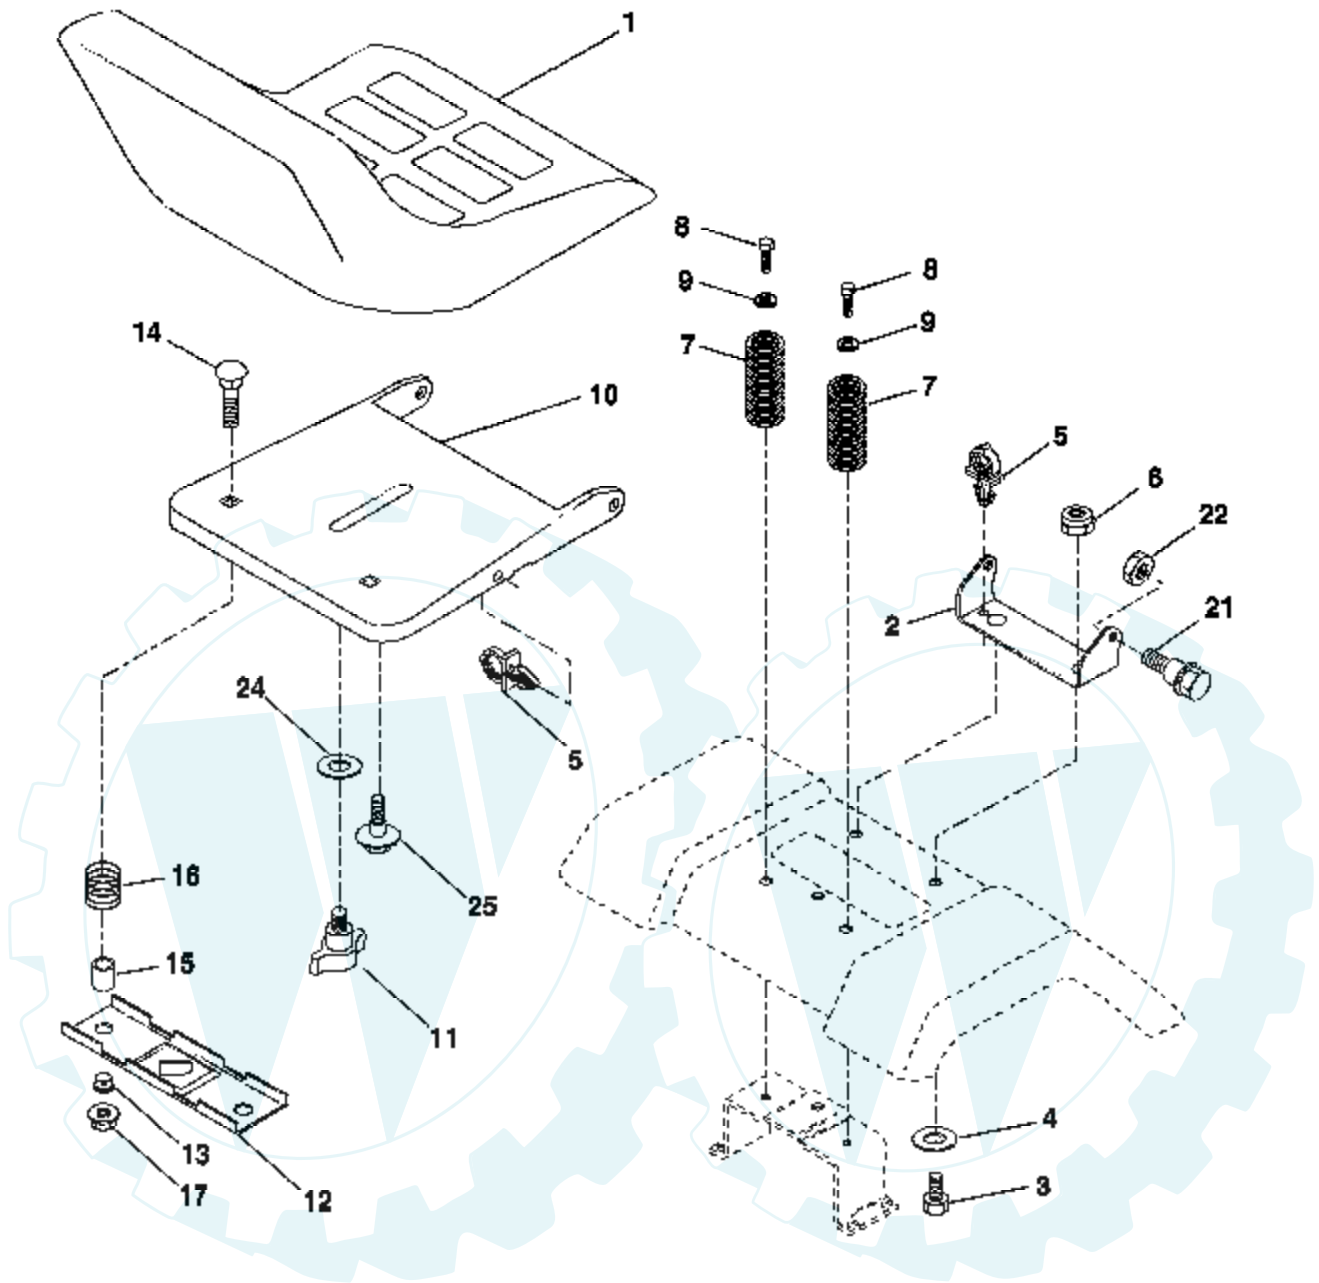

Ref #	Part Number	Qty	Description
1	159460		Wire Asm Inner/Sprg W/plunger LT
2	159471		Shaft Asm Lift RH w/Inf
3	105767X		Pin Groove 1 500 Zinc
4	12000002		E Ring #5133-62
5	19211621		Washer 21/32 X 1 X 21 Ga
6	120183X		Bearing Nylon Blk 629 Id
7	125631X		Grip Handle
8	170770		Button Plunger Yellow
11	139865		Link Lift LH Fixed Length
12	139866		Link Lift RH Fixed Length
13	4939M		Retainer Spring
15	173288		Link Front
16	73350800		Nut Jam Hex 1/2-13 Unc
17	173689		Trunnion Blk Zinc
18	73800800		Nut Lock w/Wsh 1/2-13 Unc
19	139868		Arm Suspension Rear
20	163552		Retainer Spring
23	110807X		Nut Special
24	19131016		Washer 13/32 X 5/8 X 16 Ga
25	2876H		Spring 2-1/8"
26	169484		Retainer Clip
27	126971X		Rod Adj Lift Zinc 7.49 Wrk Lg
28	73350600		Nut Hex Jam 3/8-16 Unc
29	138057		Knob Inf 3/8-16 Unc Blk W/sym
30	150233		Trunnion Infin Height
31	169865		Bearing Pvt Lift
32	73540600		Nut Crownlock 3/8 - 24
36	155097		Pointer Height Indicator
37	123935X		Plug Hole Blk 1.485/1.515 Dia.
38	17060516		Screw Thdrol 5/16-18 x 1
40	19112410		Washer 11/32 x 1-1/2 10 Ga.
41	155098		Indicator Height STLT
49	145212		Nut Hex Flange Lock
50	110452X		Nut PUSh Phos & Oil