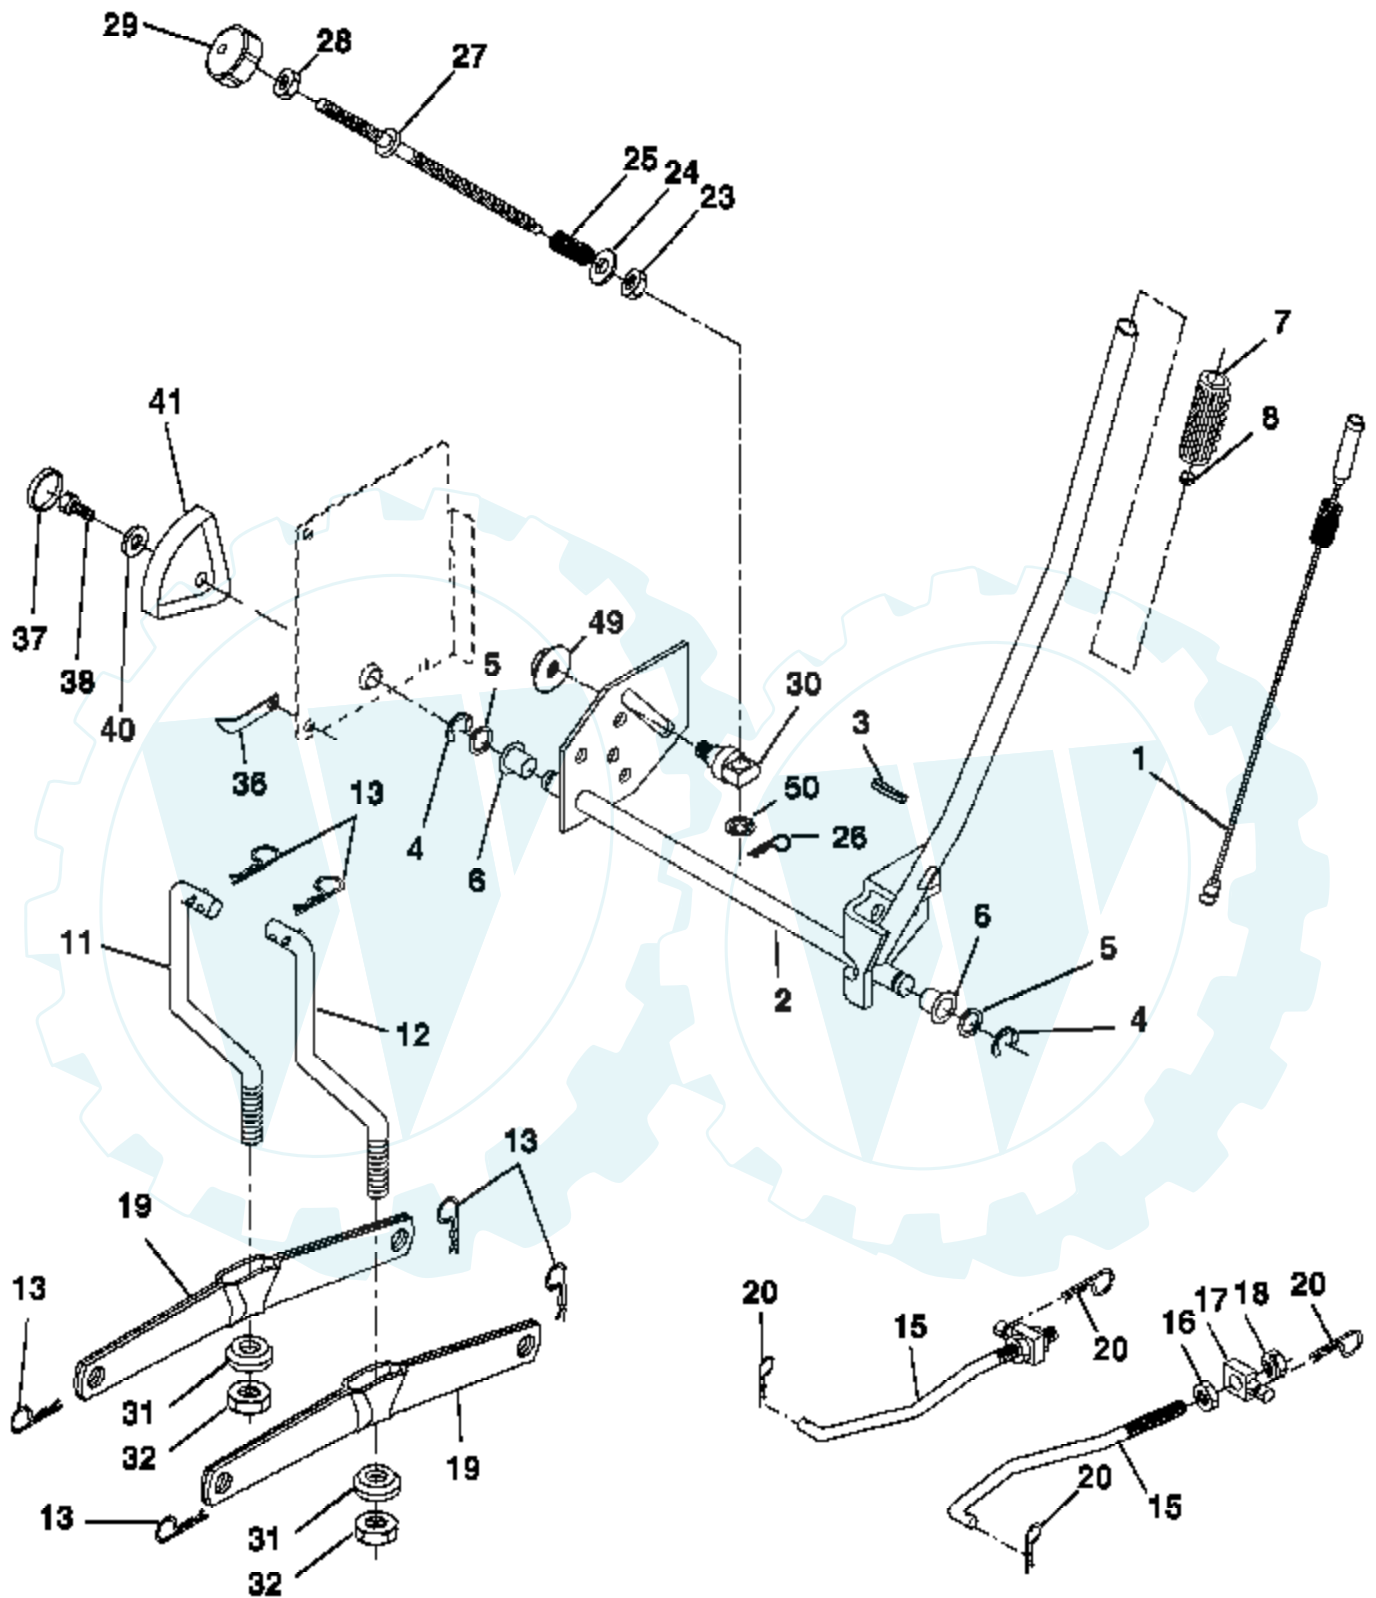

Ref #	Part Number	Qty	Description
1	159460		Wire Asm Inner/Sprg W/plunger LT
2	159471		Shaft Asm Lift RH w/Inf
3	105767X		Pin Groove 1 500 Zinc
4	12000002		E Ring #5133-62
5	19211621		Washer 21/32 X 1 X 21 Ga
6	120183X		Bearing Nylon Blk 629 Id
7	125631X		Grip Handle
8	170770		Button Plunger Yellow
11	139865		Link Lift LH Fixed Length
12	139866		Link Lift RH Fixed Length
13	4939M		Retainer Spring
15	173288		Link Front
16	73350800		Nut Jam Hex 1/2-13 Unc
17	173689		Trunnion Blk Zinc
18	73800800		Nut Lock w/Wsh 1/2-13 Unc
19	139868		Arm Suspension Rear
20	163552		Retainer Spring
23	110807X		Nut Special
24	19131016		Washer 13/32 X 5/8 X 16 Ga
25	2876H		Spring 2-1/8"
26	169484		Retainer Clip
27	126971X		Rod Adj Lift Zinc 7.49 Wrk Lg
28	73350600		Nut Hex Jam 3/8-16 Unc
29	138057		Knob Inf 3/8-16 Unc Blk W/sym
30	150233		Trunnion Infin Height
31	169865		Bearing Pvt Lift
32	73540600		Nut Crownlock 3/8 - 24
36	155097		Pointer Height Indicator
37	123935X		Plug Hole Blk 1.485/1.515 Dia.
38	17060516		Screw Thdrol 5/16-18 x 1
40	19112410		Washer 11/32 x 1-1/2 10 Ga.
41	155098		Indicator Height STLT
49	145212		Nut Hex Flange Lock
50	110452X		Nut PUSh Phos & Oil