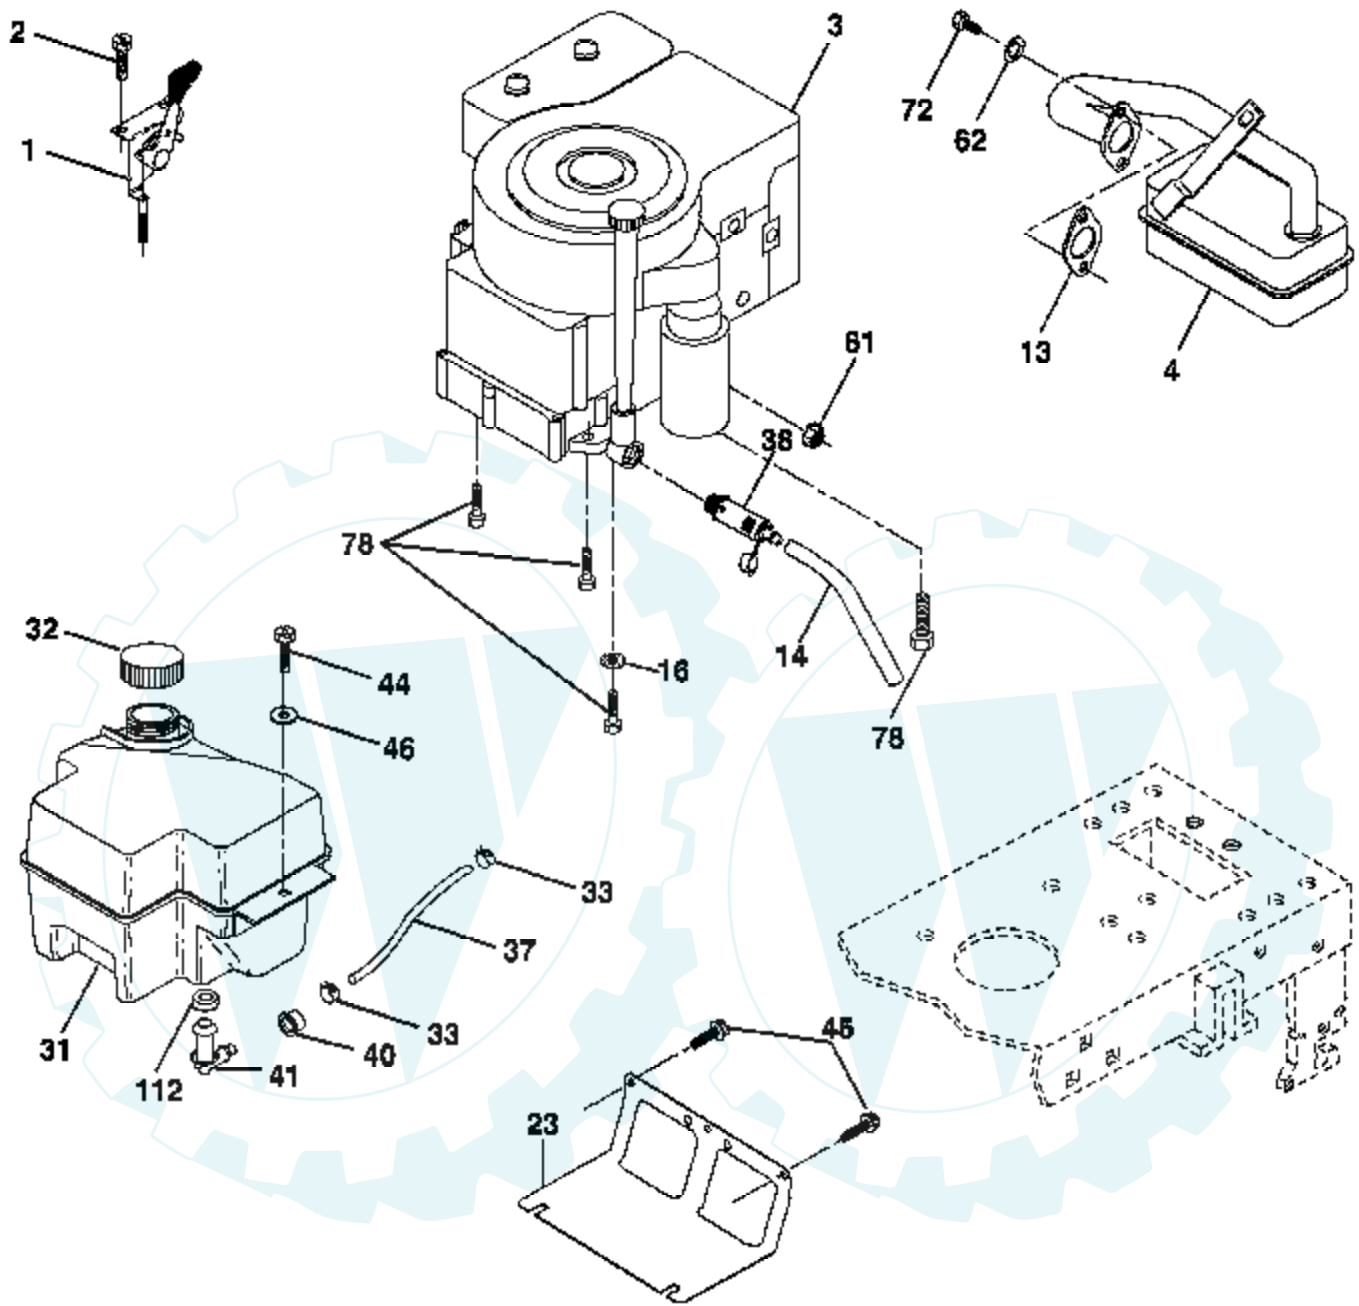

29

OPTIONAL EQUIPMENT
Spark Arrester

Ref #	Part Number	Qty	Description
1	170551		Control Th/ch Flag
2	17720408		Screw Hex Thd Cut 1/4-20 1/2
3			Engine, Briggs Model 31G777 (Order Parts From Engine Manufacturer)
4	137352		Muffler Exhaust
11	10040500		Washer Lock 5/16
13	165291		Gasket Muffler
14	148456		Tube Drain Oil Easy
16			UNKNOWN
23	169837		Shield Brn/Dbr Guard
29	137180		Arrestor Spark
31	180645		Tank Fuel Front 2 00
32	140527		Cap Fuel
33	123487X		Clamp Hose Black
37	137040		Line Fuel 20"
38	148315		Plug Drain Oil Easy
40	124028X		Bushing Snap Nyl Blk Fuel Line
41	139277		Stem Tank Fuel
44	17670412		Screw Hex wsh Thdrol 1/4-20x3/4
45	17000612		Screw Hex Wsh Thdrol 3/8-16 x 3/4
46	19091416		Washer 9/32 X 7/8 X 16 Ga
62	11050600		Washer Lock Ext Tooth 3/8
72	71070512		Screw Hex 5/16-18 x 3/4
78	17060620		Screw 3/8-16 x 1-1/4
81	73510400		Nut Keps Hex 1/4-20 Unc
112	3645J		Bushing