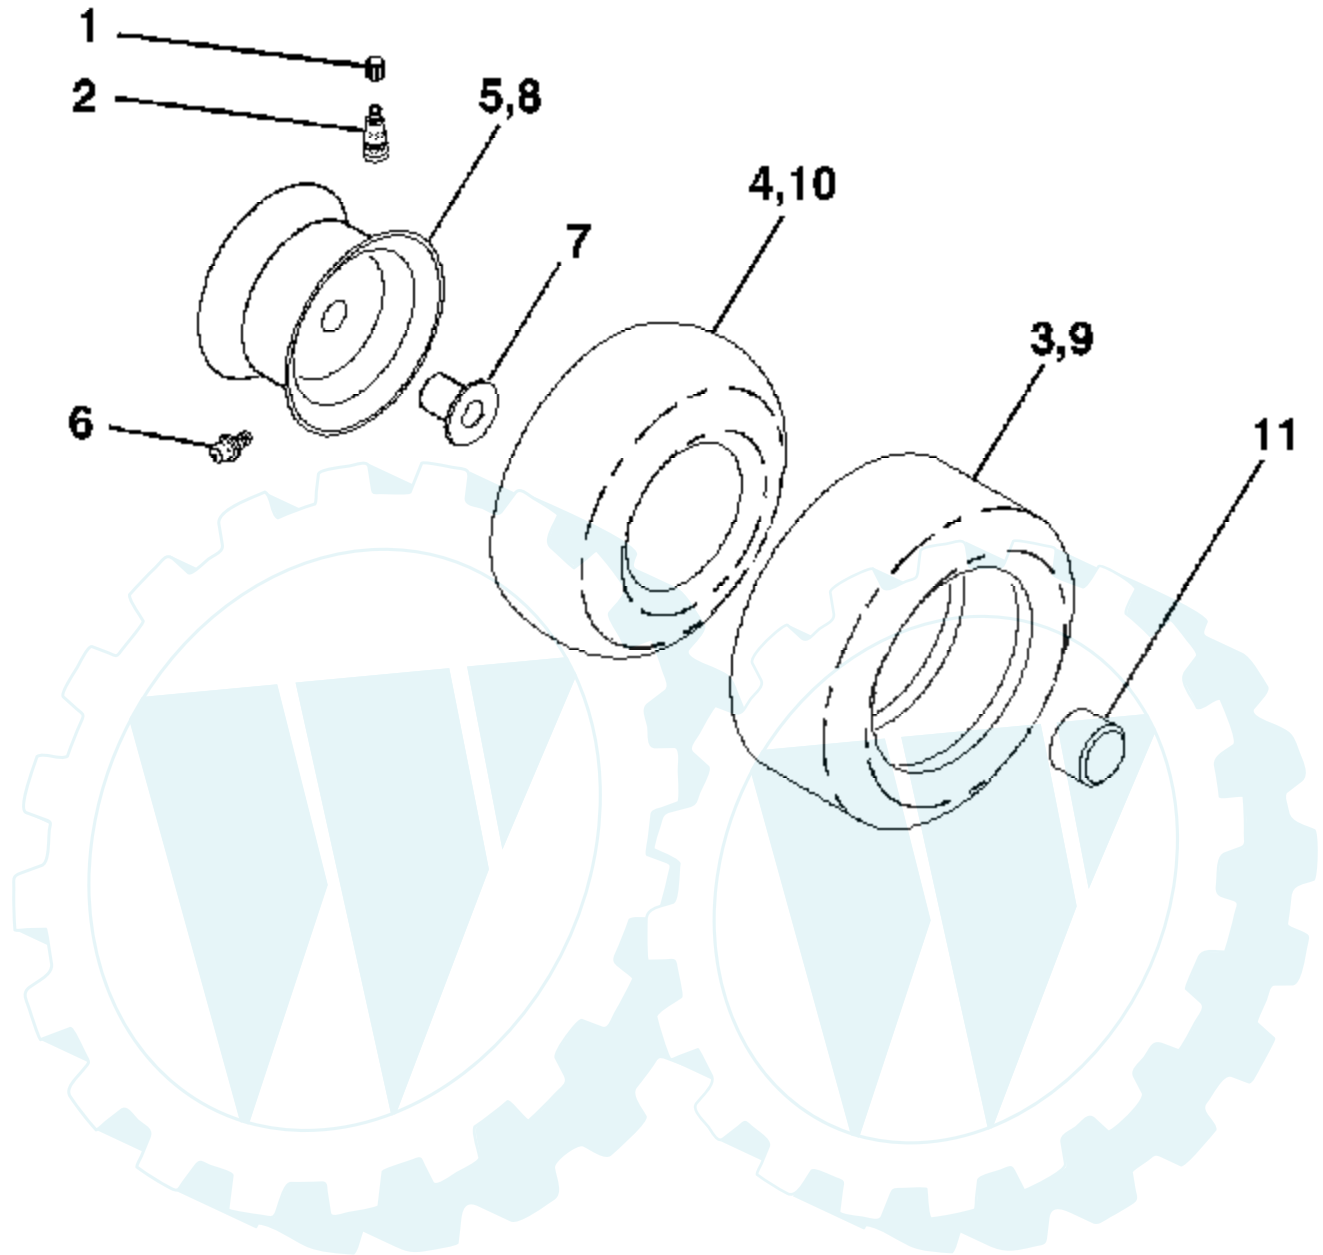

Ref #	Part Number	Qty	Description
1	59192		Cap Valve Tire
2	65139		Stem Valve
3	170455		Tire F Ts 15 X 6 0 - 6 Service
4	59904		Tube Front (Service Item Only)
5	106732X421		Rim Asm 6" front Service
6	278H		Fitting Grease (Front Wheel Only)
7	9040H		Bearing Flange (Front Wheel Only)
8	106108X421		Rim Asm 8" rear Service
9	170456		Tire R Ts 20x10-8 C Service
10	7152J		Tube Rear (Service Item Only)
11	104757X421		Cap Axle 1 50 X 1 00
	144334		Sealant, Tire (10 oz. Tube)