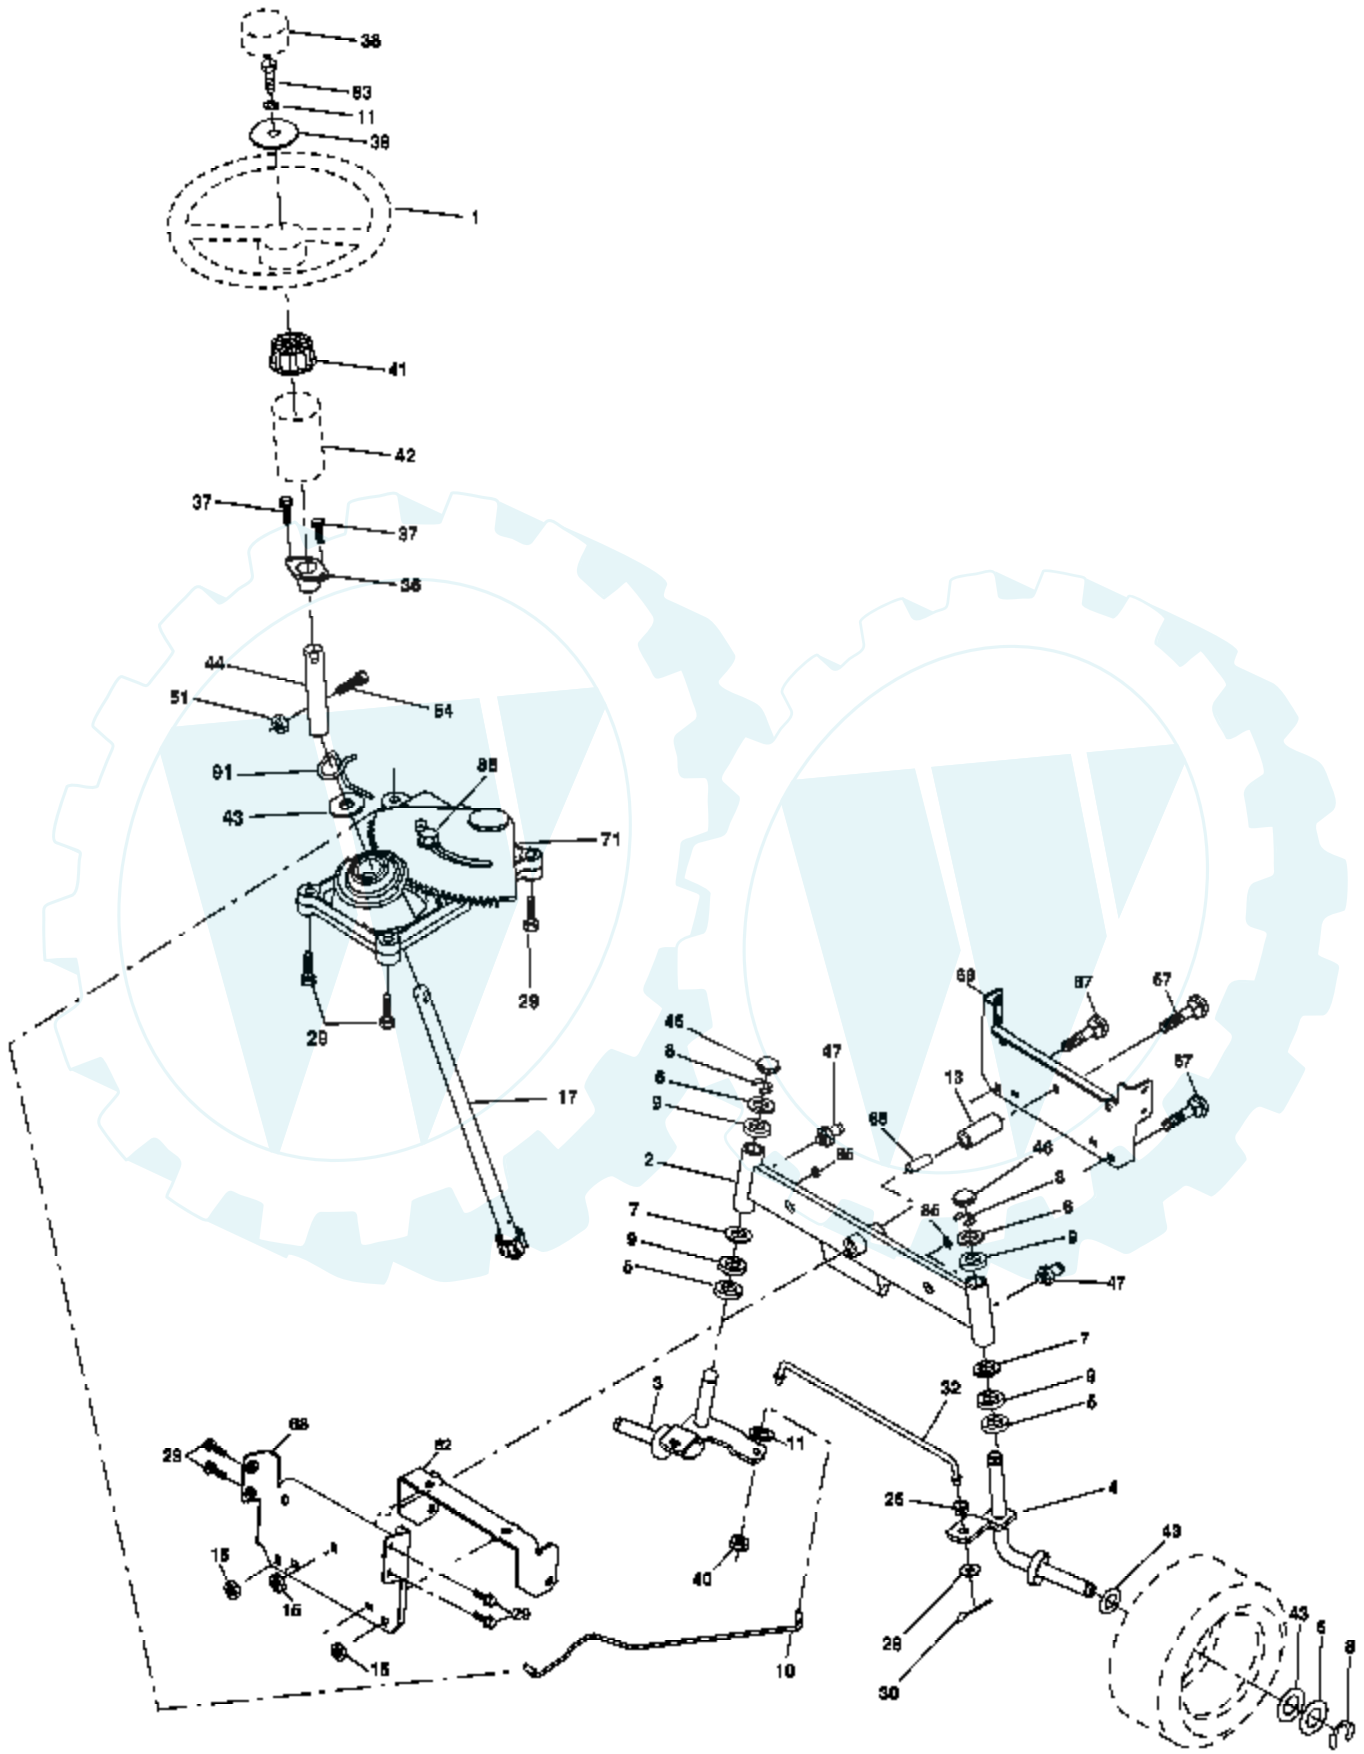

Ref #	Part Number	Qty	Description
1	159944X428		Wheel Steering
2	172393		Axle Asm Cast Iron LT
3	169840		Spindle Asm LH
4	169839		Spindle Asm RH
5	6266H		Bearing Race Thrust Harden
6	121748X		Washer 25/32 X 1-5/8 X 16 Ga
7			UNKNOWN
8	12000029		Ring Klip #t5304-75
9			UNKNOWN
10	175121		Link Drag
11	10040600		Washer Lock Hvy Hlcl Spr 3/8
13	136518		Spacer Brg. Axle Front
15	145212		Nut Hex Flange Lock
17	177876		Shaft Asm. Steering
26			UNKNOWN
28			UNKNOWN
29	17060612		Screw 3/8-16x.75
30			UNKNOWN
32	171888		Rod Tie
33	19111216		Washer 11/32 x 3/4 x 16 Ga.
34	10040500		Washer Lock Hvy Hlcl Spr 5/16
35	73540500		Crownlock Nut 5/16-24
36	155099		Bushing Strg
37	152927		Screw
38	159946X428		Insert Cap Strg Wh Au
39	19132411		Washer
40	7810H		Lock nut
41	159945		Adaptor Wheel Strg
42	145054X428		Boot Steering Dash
43	121749X		Washer 25/32 X 1 1/4 X 16 Ga
44	153720		Extension Steering Shaft LR/LT
46	121232X		Cap Spindle Fr Top Blk
47			UNKNOWN
51	73800500		Nut Lock Hex w/Ins 5/16-18
54	74780520		Bolt Fin Hex 5/16-18 Unc x 1-1/4
63	74780616		Bolt Fin Hex 3/8-16unc x 1 Gr. 5
65	160367		Brace Axle
67	72140618		Bolt Rdhd Sq 3/8-16 Unc x 2-1/4
68	169827		Axle, Brace
71	175146		Steering Asm.
82	169835		Bracket Susp. Chassis Front
85			UNKNOWN
87	173966		Washer Flat .781 x 1-1/2 x .14
88	175118		Bolt Shoulder 7/16-20 Unc
91	175553		Clip Steering