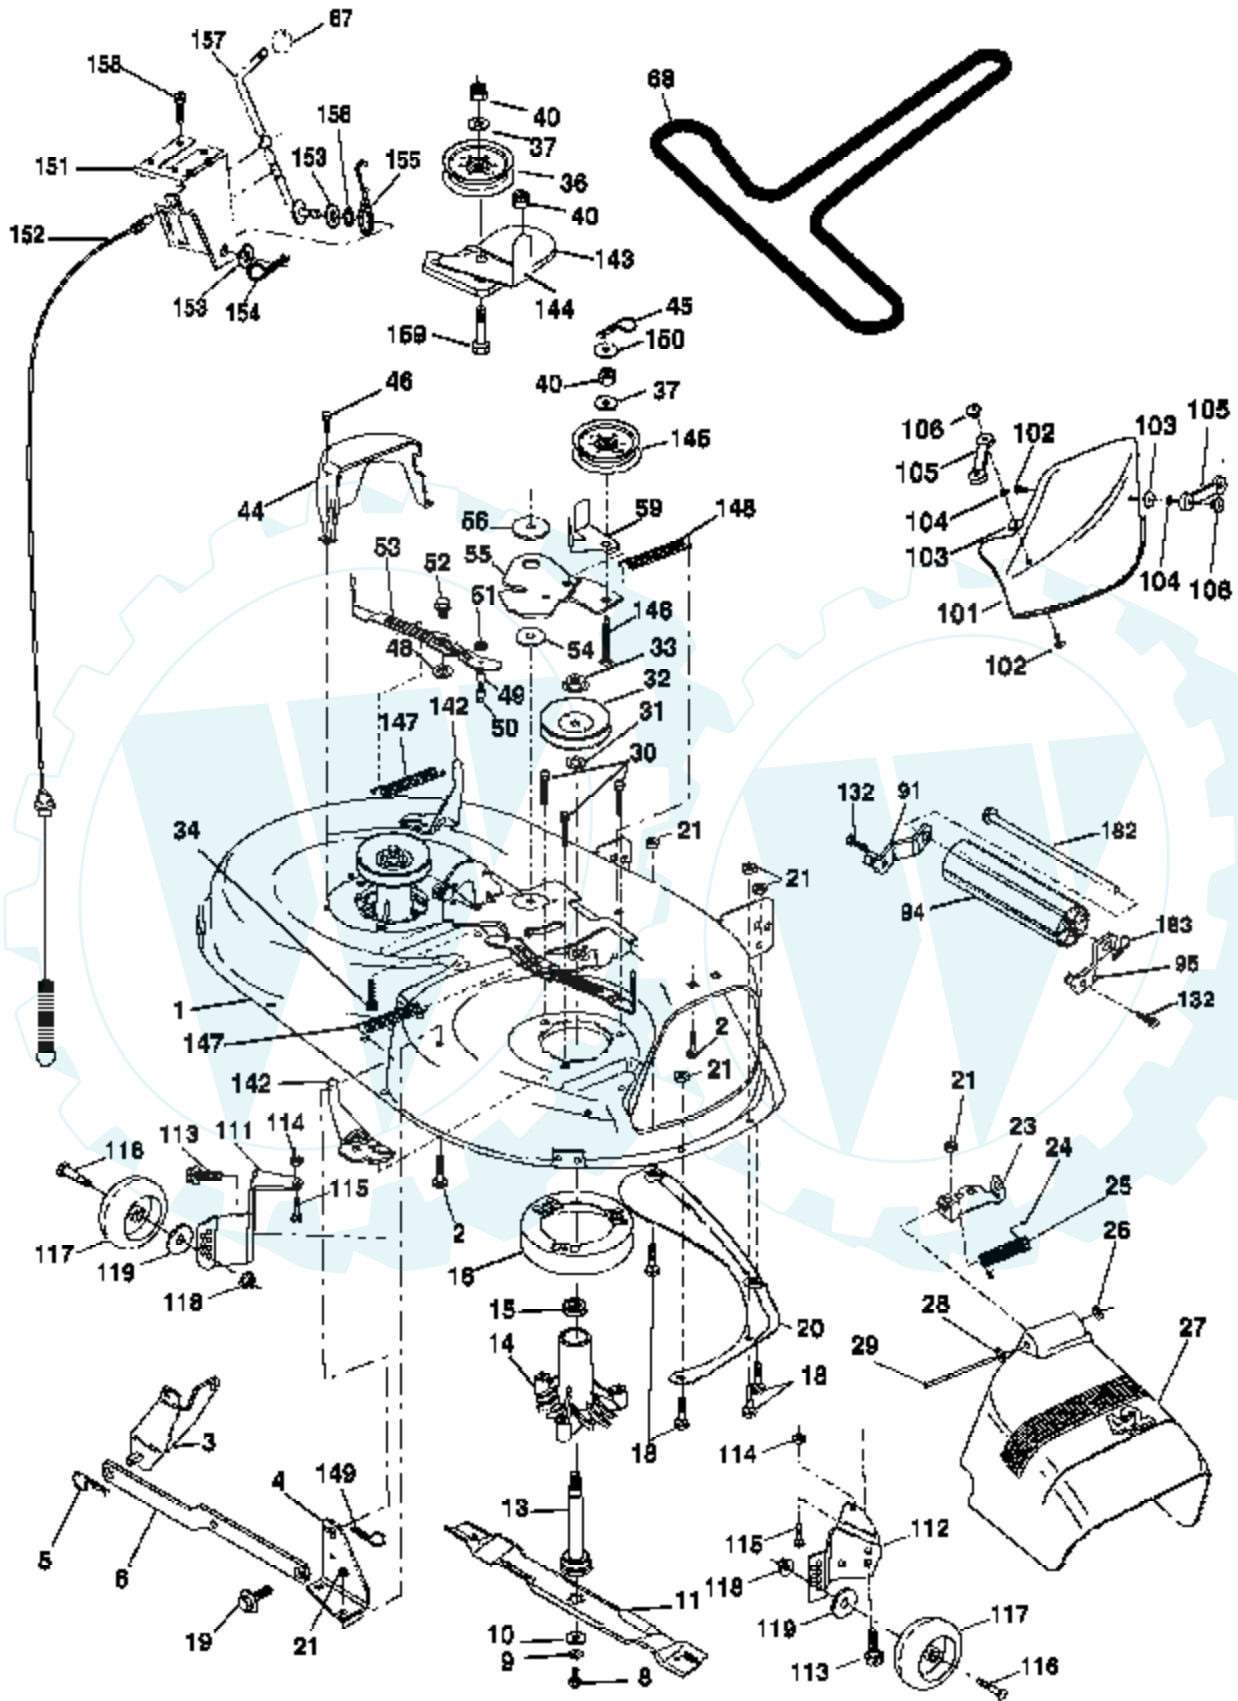

Ref #	Part Number	Qty	Description
1	165892X421		Mower Deck Assembly, 42"
2	72140506		Bolt
3	138017		Bracket Asm Fr. Sway Bar 3/42
4	165460		Bracket Asm Deck 42" Sway Bar
5	4939M		Retainer Spring
6	178024		Bar Sway Deck
8	850857		Bolt 3/8-24 x 25 Grade 8 patched
9	10030600		Washer, Lock
10	140296		Washer, Hardened
11	134149		Blade, Mulching 42"
	138498		Blade Mower 42" Hi-Lift
13	137645		Shaft Assembly, Mandrel, Vented
14	128774		Housing, Mandrel, Vented
15	110485X		Bearing, Ball, Mandrel
16	174493		Stripper, Mandrel Deck
18	72140505		Bolt, Carriage 5/16-18 x 5/8
19	132827		Bolt, Shoulder
20	159770		Baffle, Vortex
21	73680500		Nut
23	177563		Bracket, Deflector Mower 42"
24	105304X		Cap, Sleeve 80 x 112 Blk Mower
25	123713X		Spring, Torsion, Deflector 2 52
26	110452X		Nut, Push Phos & Oil
27	130968X428		Shield, Deflector 42" Blk
28	19111016		Washer 11/32 x 5/8 x 16 Gauge
29	131491		Rod, Hinge 42" 6 75 W/G
30	173984		Screw Thdrol Washer Head
31	129963		Washer, Spacer Mower Vented
32	173436		Pulley, Mandrel
33	178342		Nut, Toplock 9/16 Flange
34	72110614		Bolt
36	173438		Pulley, Idler, Flat
37	19131316		Washer 13/32 x 13/16 x 16 Gauge
40	73680600		Nut
44	140088		Guard, Mandrel, LH
45	4497H		Retainer
46	137729		Screw, Thdrol 1/4-20 x 5/8 T
48	133944		Washer, Hardened
49	174284		Roller Assembly, Cam Follower
50	131340		Bolt, Shoulder #10-24 Grade 5
51	69180		Locknut
52	139888		Bolt, Shoulder 5/16-18 UNC
53	131845		Arm Assembly, Pad, Brake
54	133943		Washer, Hardened
55	155046		Arm, Idler
56	122052X		Spacer, Retainer
59	173442		Guard TUV Idler
67	106932X		Knob
68	144959		V-Belt, 42" Mower
91	180532		Bracket Asm. Noseroller LH
94	132264		Roller, Nose
95	180533		Bracket Asm. Noseroller RH
101	136420		Mulcher Cover
102	71081010		Screw
103	19061216		Washer, Flat
104	10071000		Washer, Lock
105	160793		Latch Assembly
106	2029J		Nut, Weld