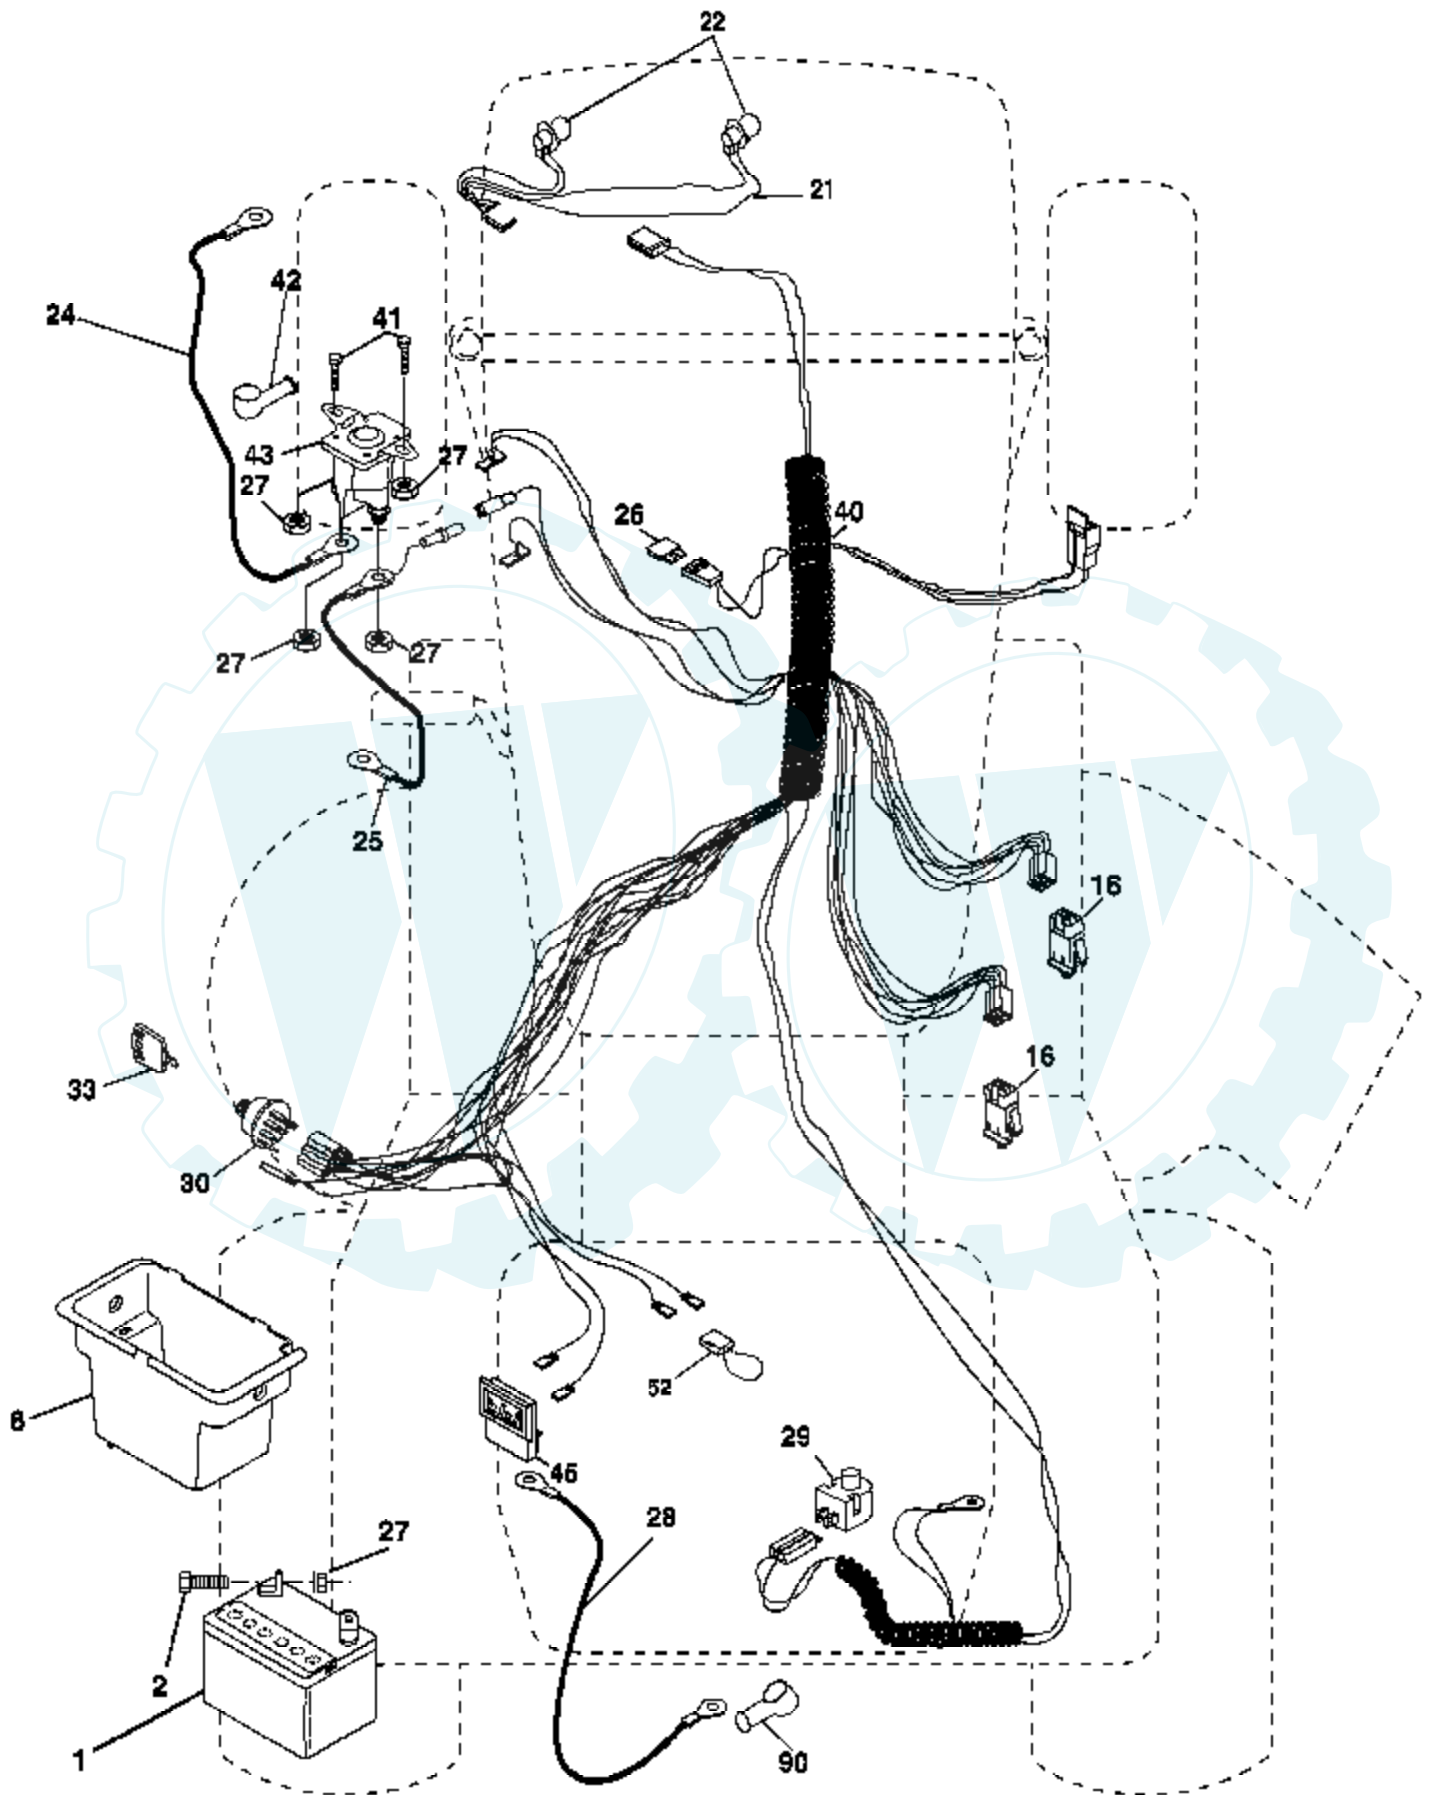

Ref #	Part Number	Qty	Description
1	163465		Battery 12 Volt 28 Amp
2	74760412		Bolt Hex Hd 1/4-20unc X 3/4
8	176689		Battery Box
16	176138		Switch Interlock Push-In
21	175685		Harness Socket Light
22	4152J		Bulb, Light # 1156
24	4799J		Cable Battery
25	146147		Cable Battery 6 Ga Red w/16 wire
26	175158		Fuse
27	73510400		Nut Keps Hex 1/4-20 Unc
28	4207J		Cable Ground 6ga 12 black
29	121305X		Switch Plunger Nc Gray
30	175566		Switch Ign
33	140401		Key Ign Molded Generic
40	179720		Harness Ign
41	71110408		Bolt Fin Hex 1/4-20uncx 1/2
42	131563		Cover Terminal Red
43	178861		Solenoid
45	121433X		Ammeter Rectangular
52	141940		Protection Loop
90	180449		Cover Terminal