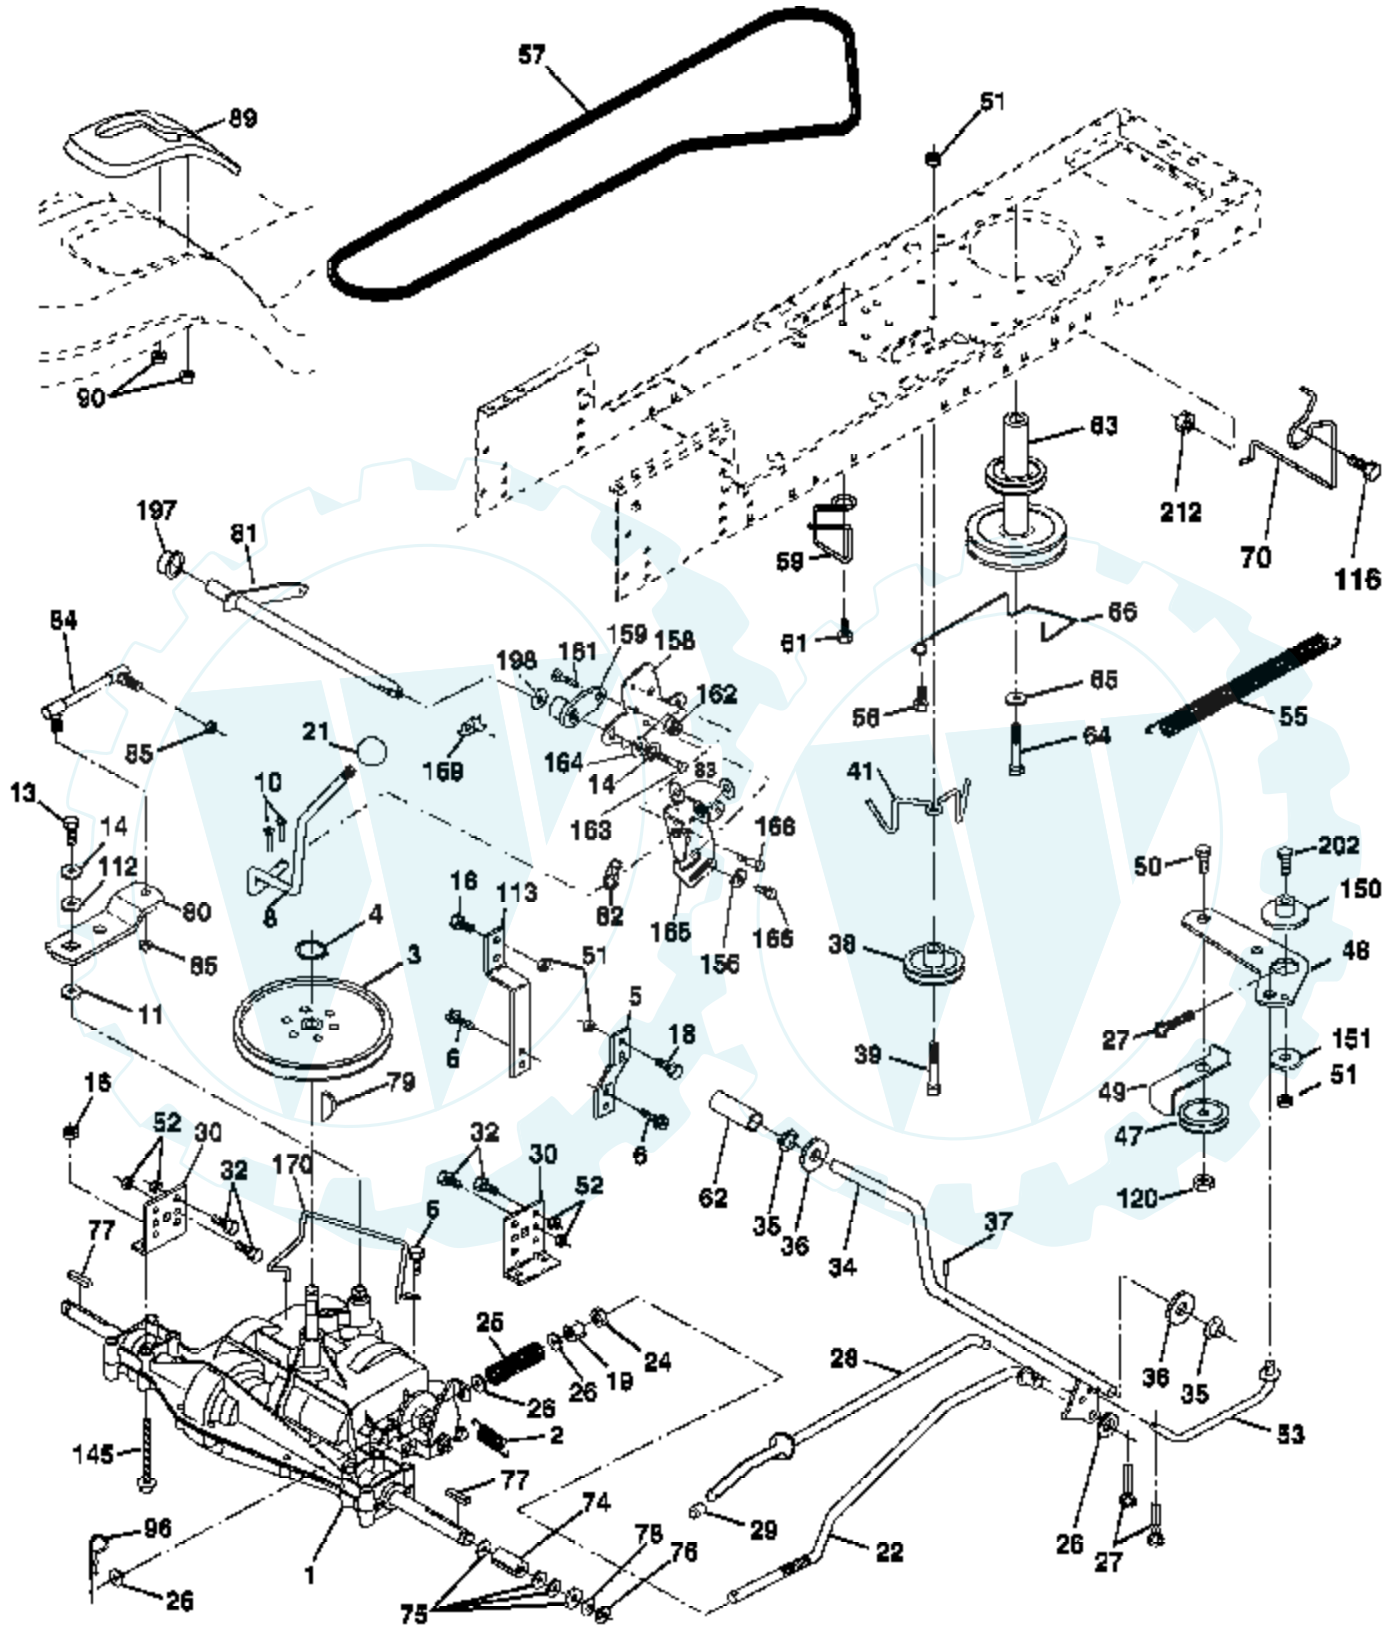

Ref #	Part Number	Qty	Description
1			Transaxle Peerless (206-545C) (Order parts from transaxle manufacturer)
2	146682		Spring Return Brake T/a Zinc
3	123666X		Pulley Transaxle 18" tires
4	12000028		Ring Retainer # 5100-62
5	121520X		Strap Torque 30 Degrees
6	17060512		Screw 5/16-18 X 3/4
8	165619		Rod Shift Fender Adjust Lt
10	76020416		Pin Cotter 1/8 X 1 Cad
11	105701X		Washer Plate Shf 388 Sq Hole
13	74550412		Bolt 1/4-28 Unf Gr 8 W/Patch
14	10040400		Washer Lock Hvy Helical
16	73800500		Nut Lock Hex w/ins 5/16-18
18	74780616		Bolt, Fin Hex 3/8-16 UNC x 1 Gr. 5
19	73800600		Nut Lock 3/8-16 Unc
21	140845		Knob
22	130804		Rod Brake Blk Zinc 26 840
24	73350600		Nut Hex Jam 3/8-16 Unc
25	106888X		Spring Rod Brake 2 00 Zinc
26	19131316		Washer 13/32 X 13/16 X 16 Ga
27	76020412		Pin Cotter 1/8 X 3/4 Cad
28	175765		Rod Brake Parking LT/YT
29	71673		Cap Brake Parking
30	169592		Bracket Mtg Transaxle
32	74760512		Bolt Hex Hd 5/16-18unc X 3/4
34	175578		Shaft Asm Pedal Foot
35	120183X		Bearing Nylon Blk 629 Id
36	19211616		Washer 21/32 X 1 X 16 Ga
37	1572H		Pin Roll 3/16 X 1"
38	179114		Pulley Composite Flat
39	74760648		Bolt Fin Hex 3/8-16 unc X 3
41	175556		Keeper Belt Flat Idler
47	127783		Pulley Idler V Groove Plastic
48	154407		Bellcrank Asm
49	123205X		Retainer Belt Style Spring
50	74760624		Bolt Hex Hd 3/8-16unc X 1-1/2
51	73680600		Nut Crownlock 3/8-16 Unc
52	73680500		Nut Crownlock 5/16-18 Unc
53	105710X		Link Clutch
55	105709X		Spring Return Clutch 6 75
56	17060620		Screw 3/8-16 x 1-1/4
57	130801		V-Belt Ground Drive 95 25
59	169691		Keeper Belt Span Ctr
61	17120614		Screw 3/8-16 x .875
62	8883R		Cover Pedal Blk Round
63	175410		Engine Pulley
64	71170764		Bolt Hex
65	10040700		Washer Lock Hvy Hlcl Spr 7/16
66	154778		Keeper Belt Engine Foolproof
69	142432		Screw Hex wsh Hi Lo 1/4 x 1/2 unc
70	134683		Guide Belt Mower Drive RH
74	137057		Spacer Axle
75	121749X		Washer 25/32 X 1 1/4 X 16 Ga
76	12000001		E-ring #5133-75
77	123583X		Key Square 2 0 X 1845/ 1865
78	121748X		Washer 25/32 X 1-5/8 X 16 Ga
79	2228M		Key Woodruff #9 3/16 x 3/4