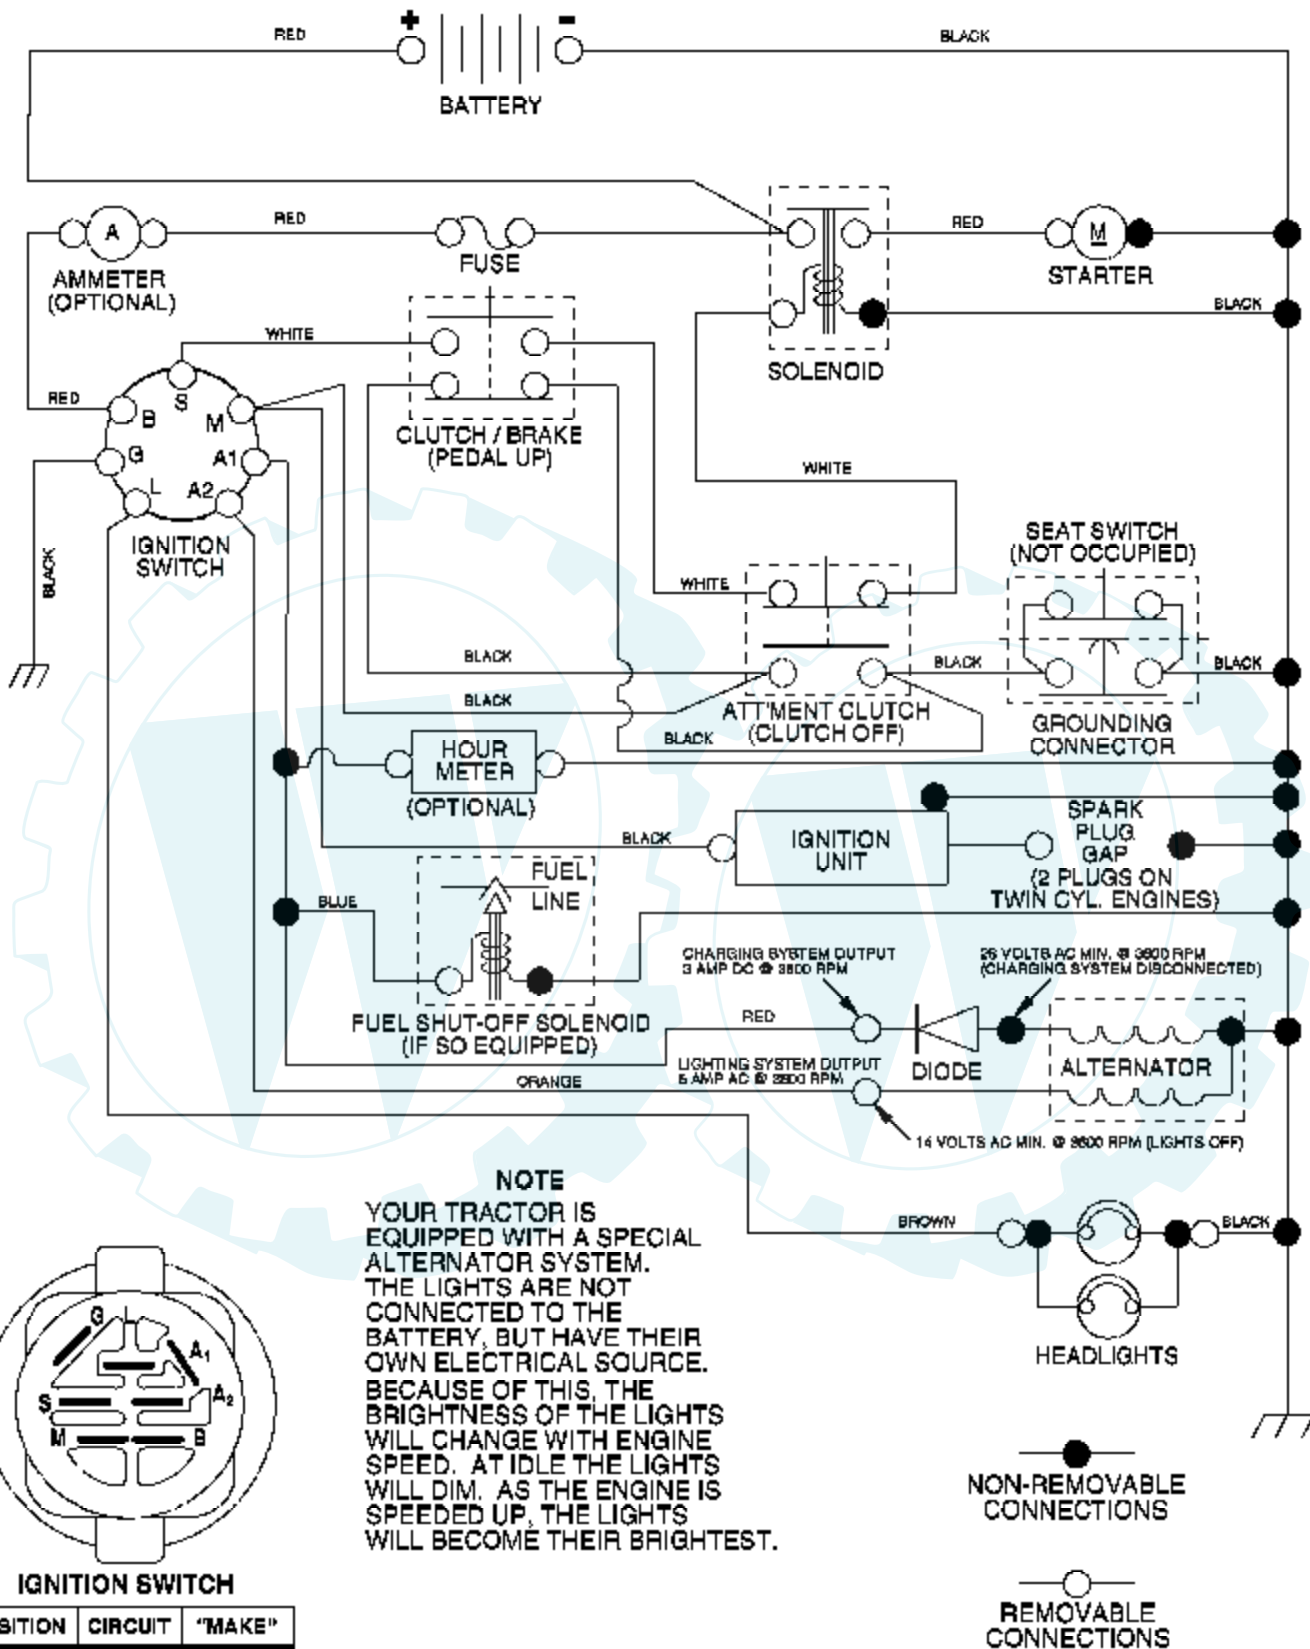

Ref #	Part Number	Qty	Description
1	159460		Wire Asm Inner/Sprg W/plunger LT
2	159471		Shaft Asm Lift RH w/Inf
3	105767X		Pin Groove 1 500 Zinc
4	12000002		E Ring #5133-62
5	19211621		Washer 21/32 X 1 X 21 Ga
6	120183X		Bearing Nylon Blk 629 Id
7	125631X		Grip Handle
8	170770		Button Plunger Yellow
11	139865		Link Lift LH Fixed Length
12	139866		Link Lift RH Fixed Length
13	4939M		Retainer Spring
15	173288		Link Front
16	73350800		Nut Jam Hex 1/2-13 Unc
17	173689		Trunnion Blk Zinc
18	73800800		Nut Lock w/Wsh 1/2-13 Unc
19	139868		Arm Suspension Rear
20	163552		Retainer Spring
23	110807X		Nut Special
24	19131016		Washer 13/32 X 5/8 X 16 Ga
25	2876H		Spring 2-1/8"
26	169484		Retainer Clip
27	126971X		Rod Adj Lift Zinc 7.49 Wrk Lg
28	73350600		Nut Hex Jam 3/8-16 Unc
29	138057		Knob Inf 3/8-16 Unc Blk W/sym
30	150233		Trunnion Infin Height
31	169865		Bearing Pvt Lift
32	73540600		Nut Crownlock 3/8 - 24
36	155097		Pointer Height Indicator
37	123935X		Plug Hole Blk 1.485/1.515 Dia.
38	17060516		Screw Thdrol 5/16-18 x 1
40	19112410		Washer 11/32 x 1-1/2 10 Ga.
41	155098		Indicator Height STLT
49	145212		Nut Hex Flange Lock
50	110452X		Nut PUSh Phos & Oil