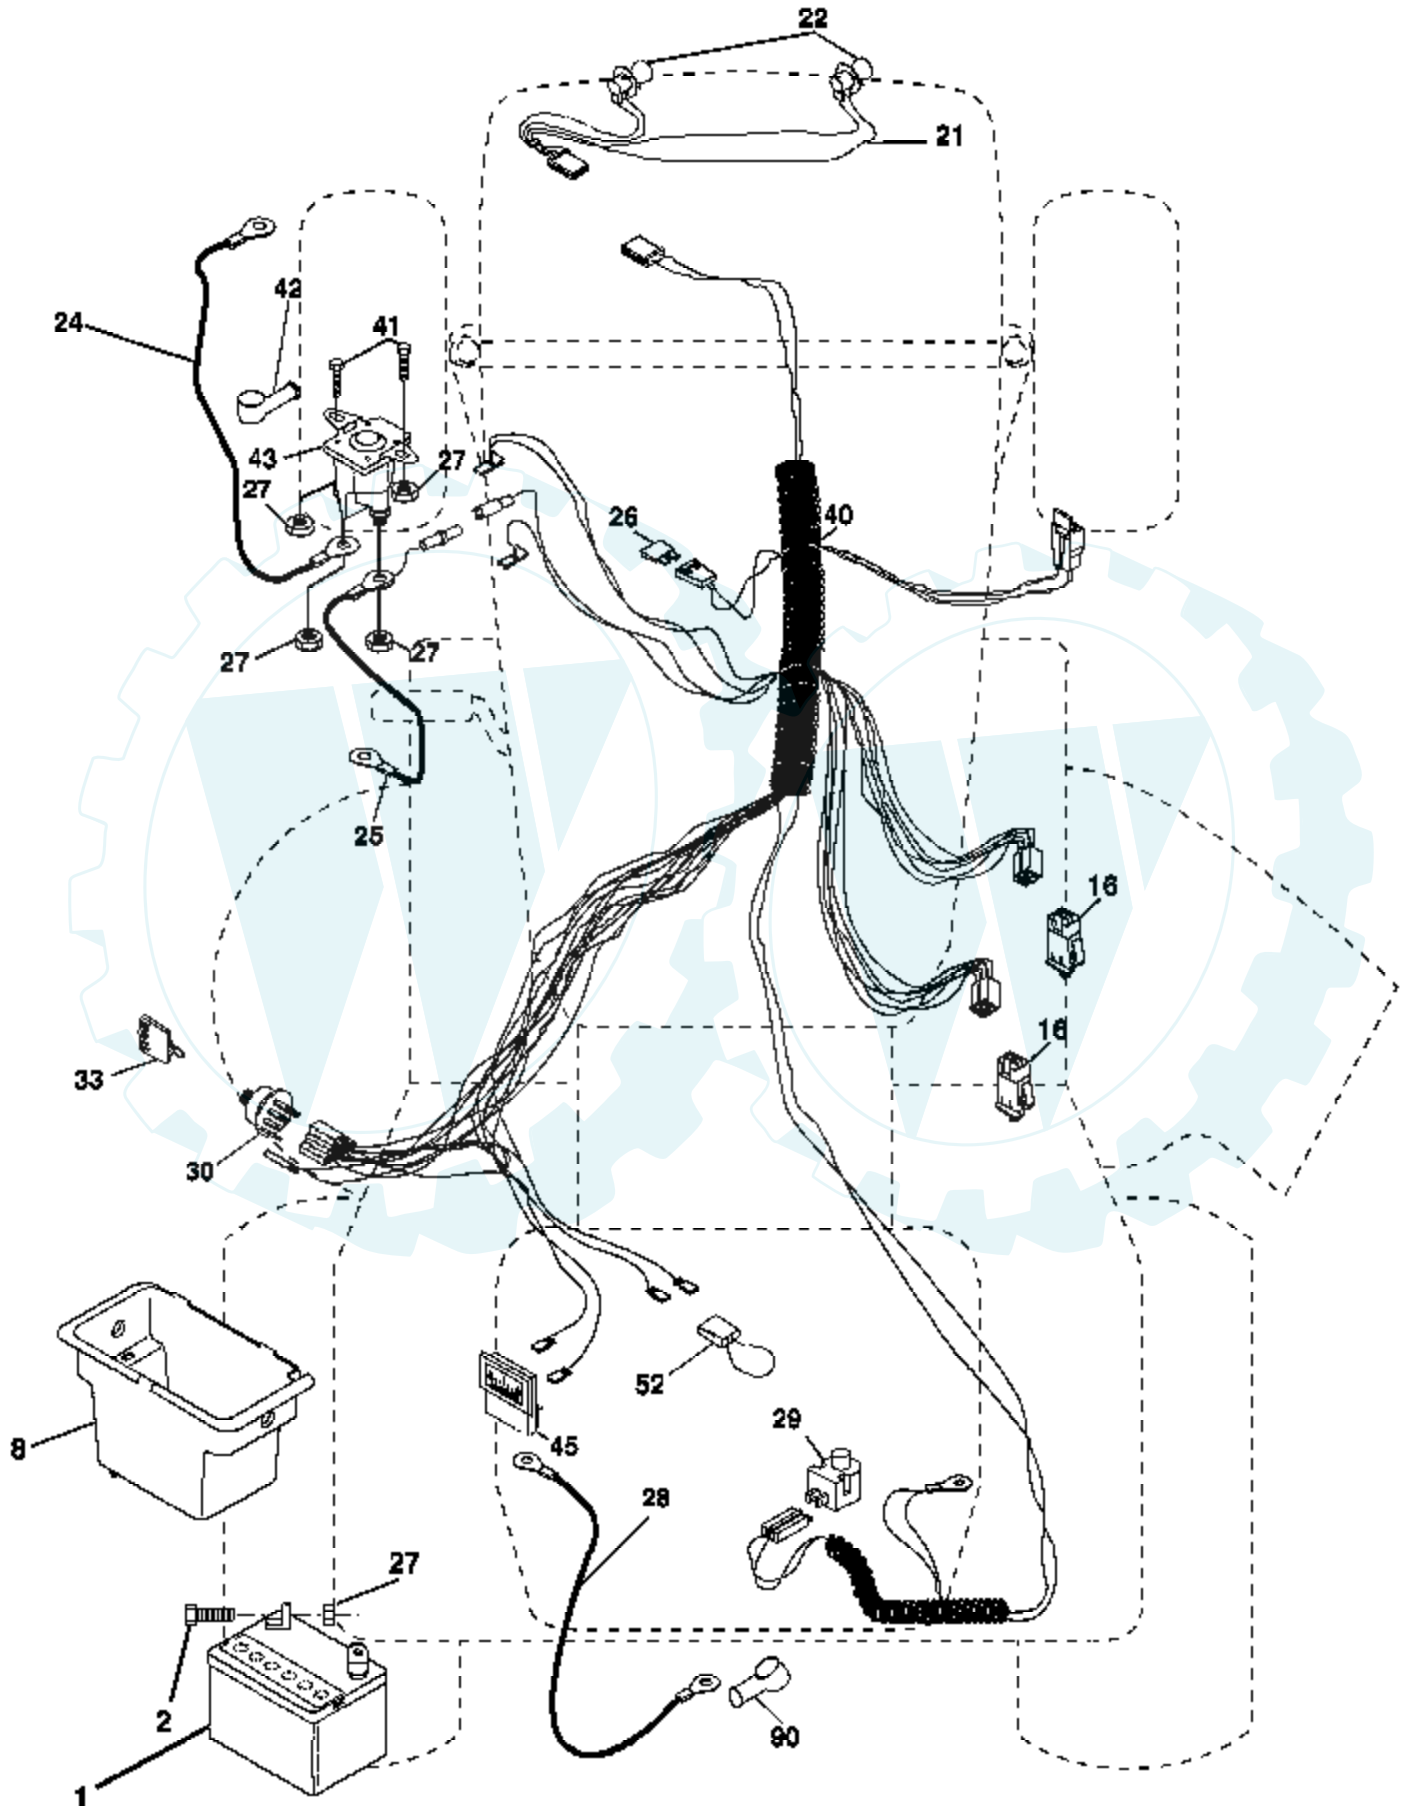

Ref #	Part Number	Qty	Description
1	163465		Battery
2	74760412		Bolt Hex Hd 1/4-20unc X 3/4
8	176689		Box Battery Fender
16	176138		Switch Interlock
21	175685		Harness Socket Light
22	4152J		Bulb, Light # 1156
24	4799J		Cable Battery
25	146147		Cable Battery 6 Ga Red w/16 wire
26	175158		Fuse
27	73510400		Nut Keps Hex 1/4-20 Unc
28	4207J		Cable Ground 6ga 12 black
29	121305X		Switch Plunger Nc Gray
30	175566		Switch Ign
33	140401		Key Ign Molded Generic
40	179720		Harness Ign
41	71110408		Bolt Fin Hex 1/4-20uncx 1/2
42	131563		Cover Terminal Red
43	178861		Solenoid
45	121433X		Ammeter Rectangular
52	141940		Protection Loop
90	180449		Cover Terminal Battery