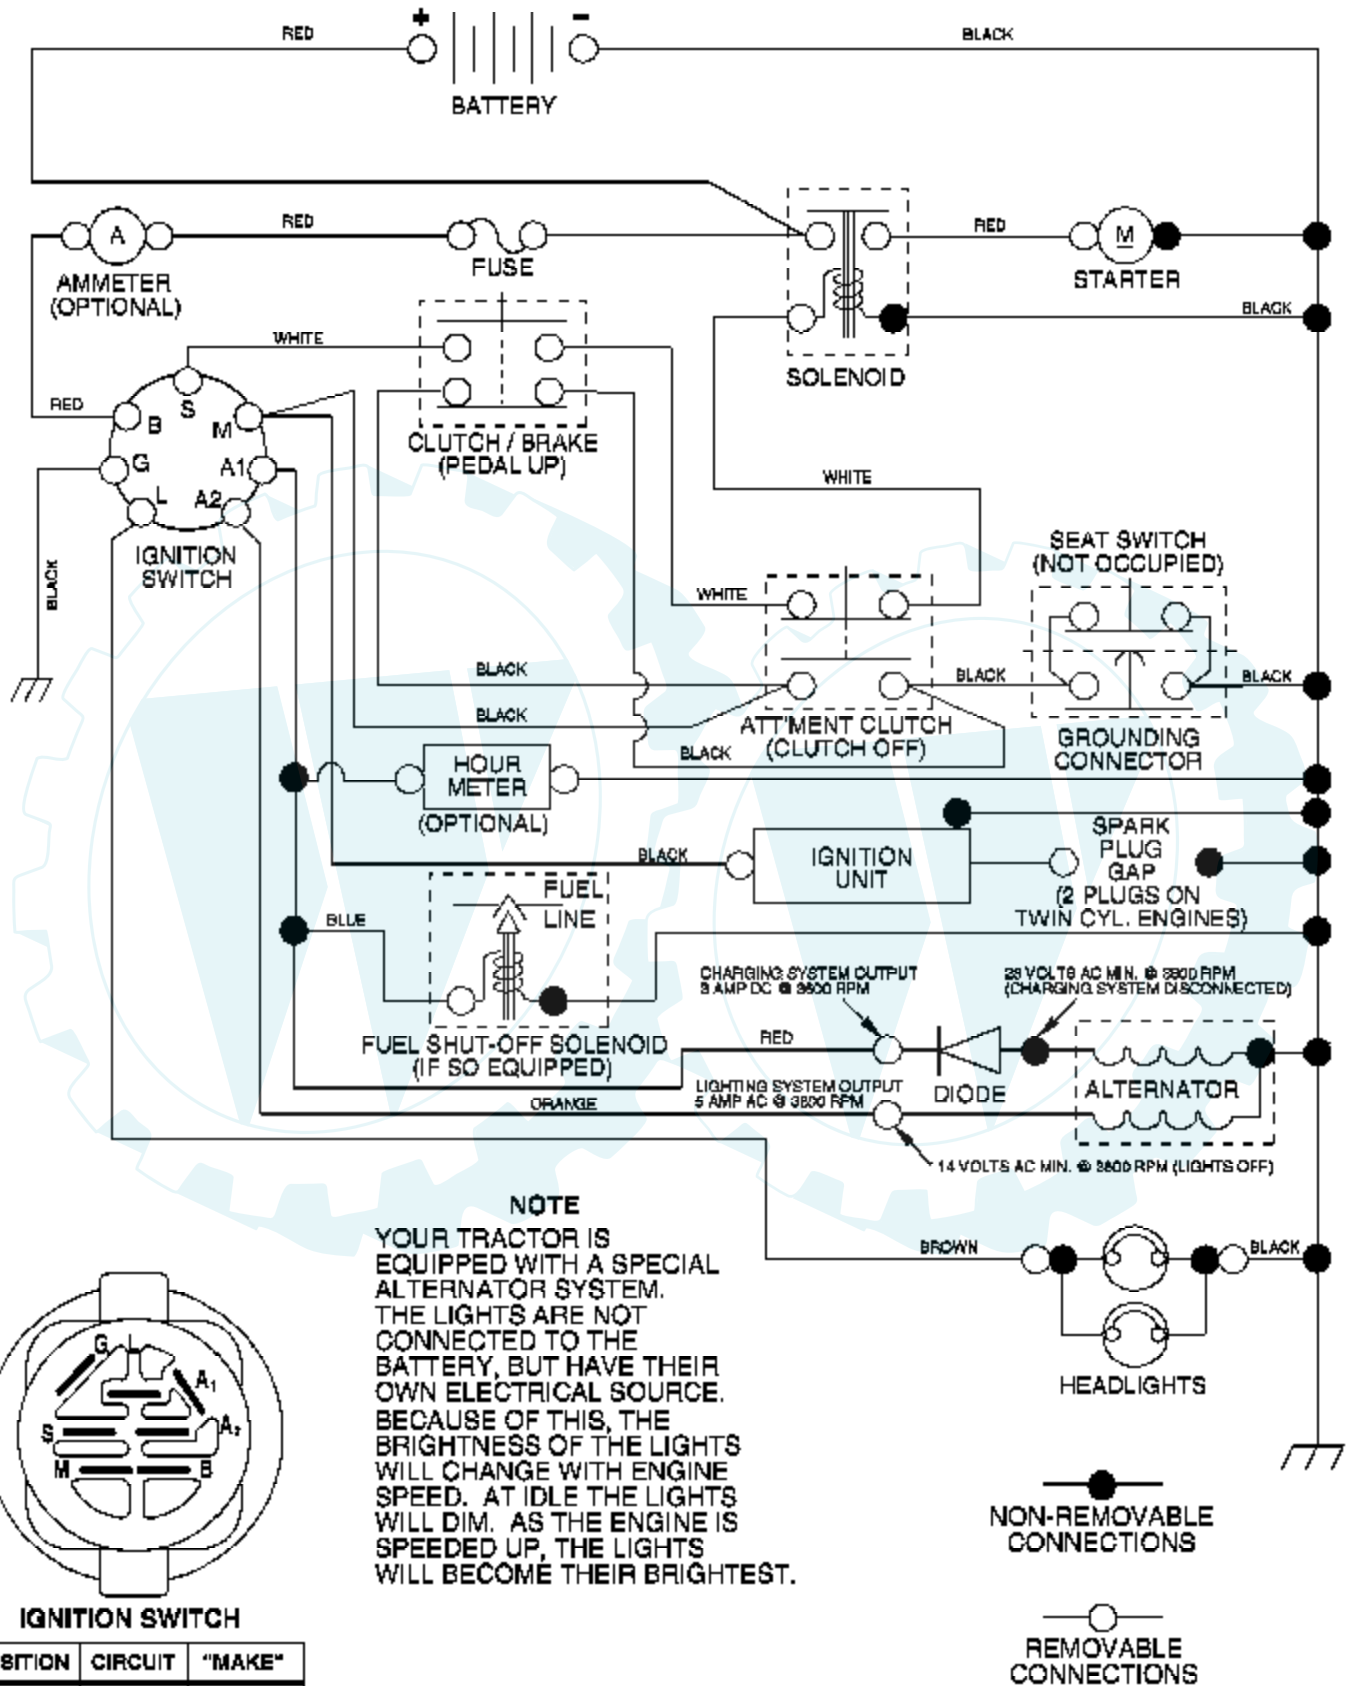

Ref #	Part Number	Qty	Description
1	170771		Control, Throttle
2	17720408		Screw Hex Thd Cut 1/4-20 x 1/2
3			Engine Briggs Model 407777 (Order Parts from Engine Mfg.)
4	149723		Muffler, Asm. Twin Lo-Tone
5	160589		Pipe Exhaust Intek 20 RH
6	159955		Pipe Exhaust Intek 20 LH
8	171877		Bolt 5/16-18 UNC x 3/4 w/Sems
10	162797		Shield Browing B&S Intek II
13	165391		Muffler Gasket
14	148456		Tube Drain Oil Easy
16	11050600		Washer, Lock Ext tooth 3/8
17	17060624		Screw 3/8-16 x 1-1/2
23	169837		Shield, Browning/Debris Guard
25	145996		Control Choke
26	73920600		Nut Keps 3/8-24 UNF
29	137180		Arrester, Spark
31	180645		Tank, Fuel
32	140527		Cap Gauge, Fuel
33	123487X		Clamp, Hose Blk
37	137040		Line, Fuel 7.5
38	148315		Plug Drain Oil Easy
40	124028X		Bushing Snap Nyl Blk Fuel Line
41	139277		Stem Tank Fuel
44	17670412		Screw Hex Wsh Thdrol 1/4-20 x 3/4
45	17000612		Screw Hex Wsh Thdrol 3/8-16 x 3/4
46	19091416		Washer 9/32 x 7/8 x 16 Ga.
62	10040500		Washer Lock Hvy Hlcl Spr 5/16
72	71070512		Screw Hex Hd Cap 5/16-18 x 3/4
81	73510400		Nut Keps Hex 1/4-20 Unc
112	3645J		Bushing

Ref #	Part Number	Qty	Description
1	159460		Wire Asm Inner/Sprg W/plunger LT
2	159471		Shaft Asm Lift RH w/Inf
3	105767X		Pin Groove 1 500 Zinc
4	12000002		E Ring #5133-62
5	19211621		Washer 21/32 X 1 X 21 Ga
6	120183X		Bearing Nylon Blk 629 Id
7	125631X		Grip Handle
8	170770		Button Plunger
11	139865		Link Lift LH Fixed Length
12	139866		Link Lift RH Fixed Length
13	4939M		Retainer Spring
15	173288		Link Front
16	73350800		Nut Jam Hex 1/2-13 Unc
17	175689		Trunnion
18	73800800		Nut Lock W/Wsh 1/2-13 Unc
19	139868		Arm Suspension Rear
20	163552		Retainer Spring
31	169865		Bearing Pvt Lift
32	73540600		Nut Crownlock 3/8 - 24
36	155097		Pointer Height Indicator
37	123935X		Plug Hole Blk 1.485/1.515 Dia.
38	17060516		Screw 5/16-18 x 1
40	19112410		Washer 11/32 x 1-1/2 10 Ga.
41	155098		Indicator Height STLT