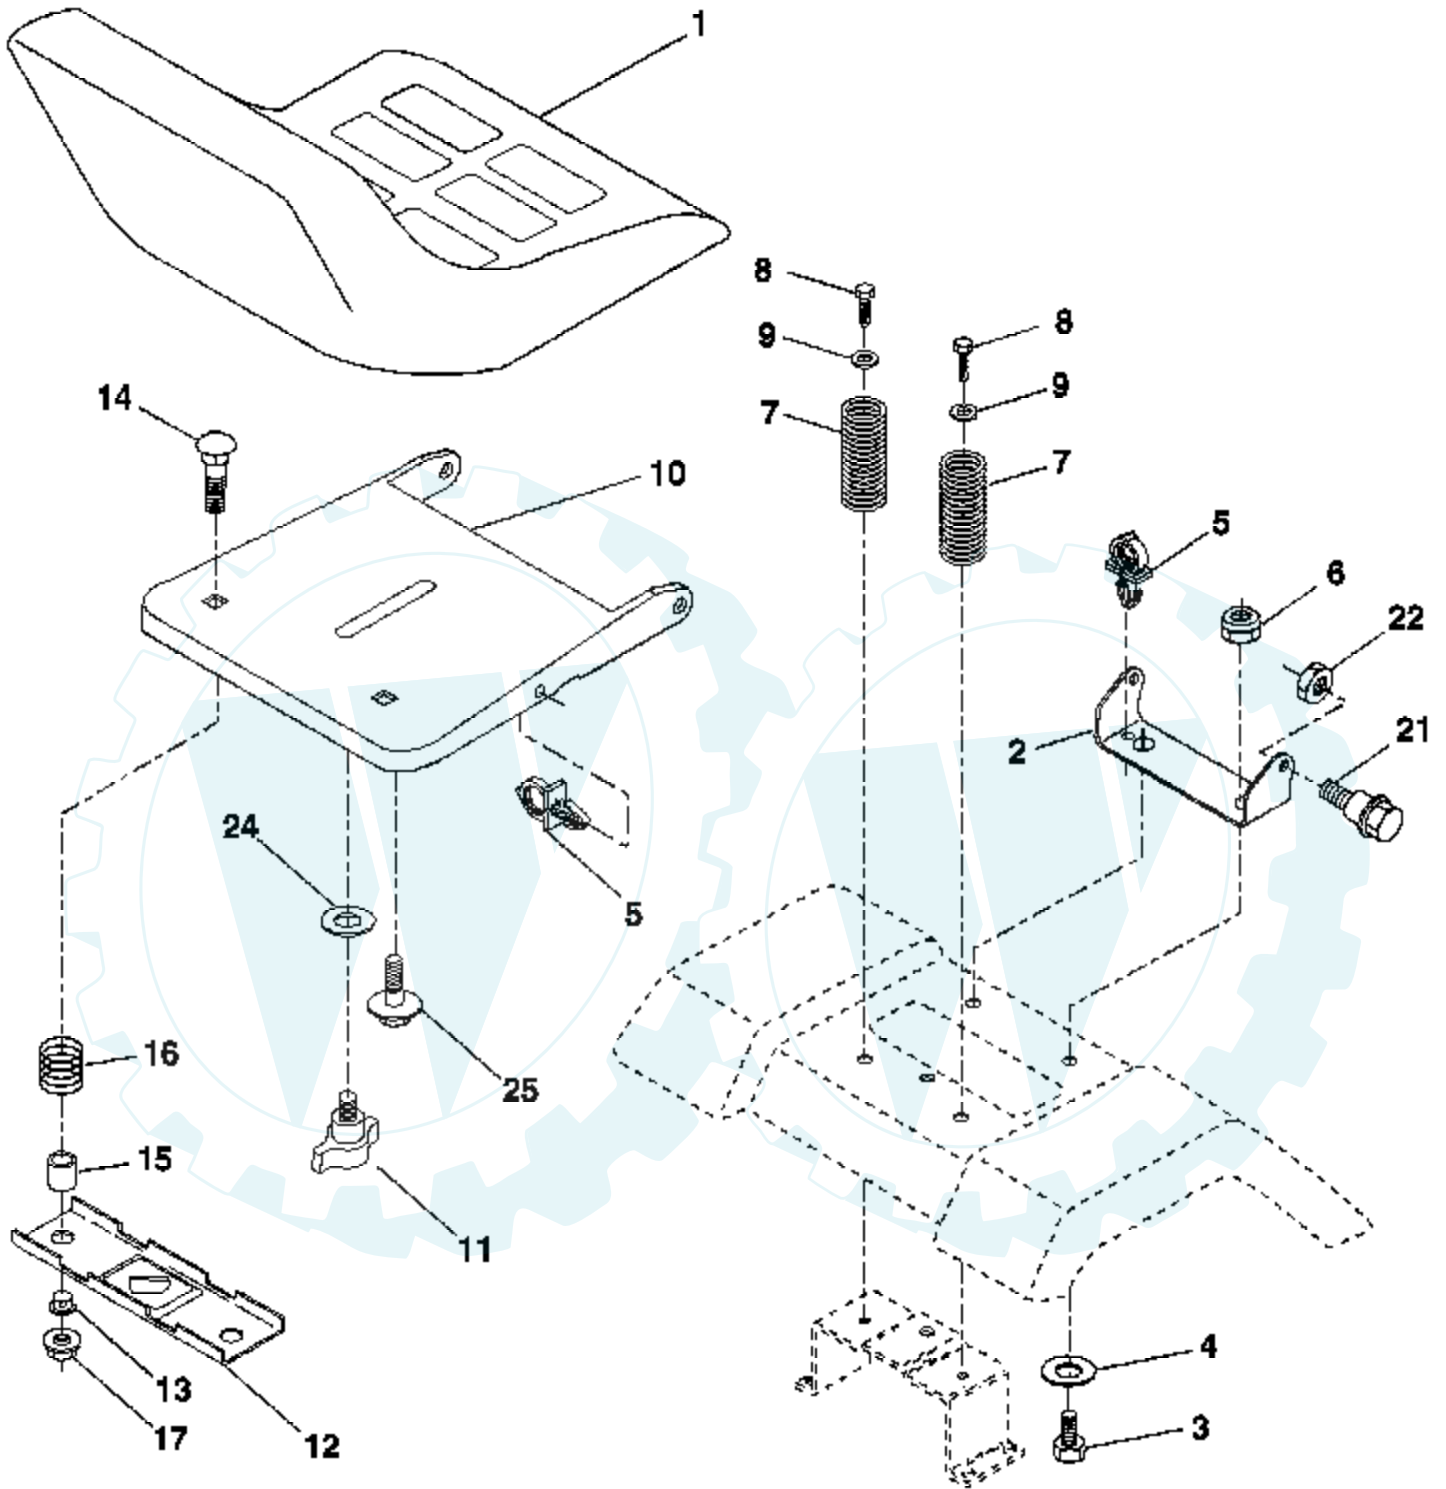

Ref #	Part Number	Qty	Description
1	159460		Wire Asm Inner/Sprg W/plunger LT
2	159471		Shaft Asm Lift RH w/Inf
3	105767X		Pin Groove 1 500 Zinc
4	12000002		E Ring #5133-62
5	19211621		Washer 21/32 X 1 X 21 Ga
6	120183X		Bearing Nylon Blk 629 Id
7	125631X		Grip Handle
8	170770		Button Plunger
11	139865		Link Lift LH Fixed Length
12	139866		Link Lift RH Fixed Length
13	4939M		Retainer Spring
15	173288		Link Front
16	73350800		Nut Jam Hex 1/2-13 Unc
17	175689		Trunnion
18	73800800		Nut Lock W/Wsh 1/2-13 Unc
19	139868		Arm Suspension Rear
20	163552		Retainer Spring
31	169865		Bearing Pvt Lift
32	73540600		Nut Crownlock 3/8 - 24
36	155097		Pointer Height Indicator
37	123935X		Plug Hole Blk 1.485/1.515 Dia.
38	17060516		Screw 5/16-18 x 1
40	19112410		Washer 11/32 x 1-1/2 10 Ga.
41	155098		Indicator Height STLT