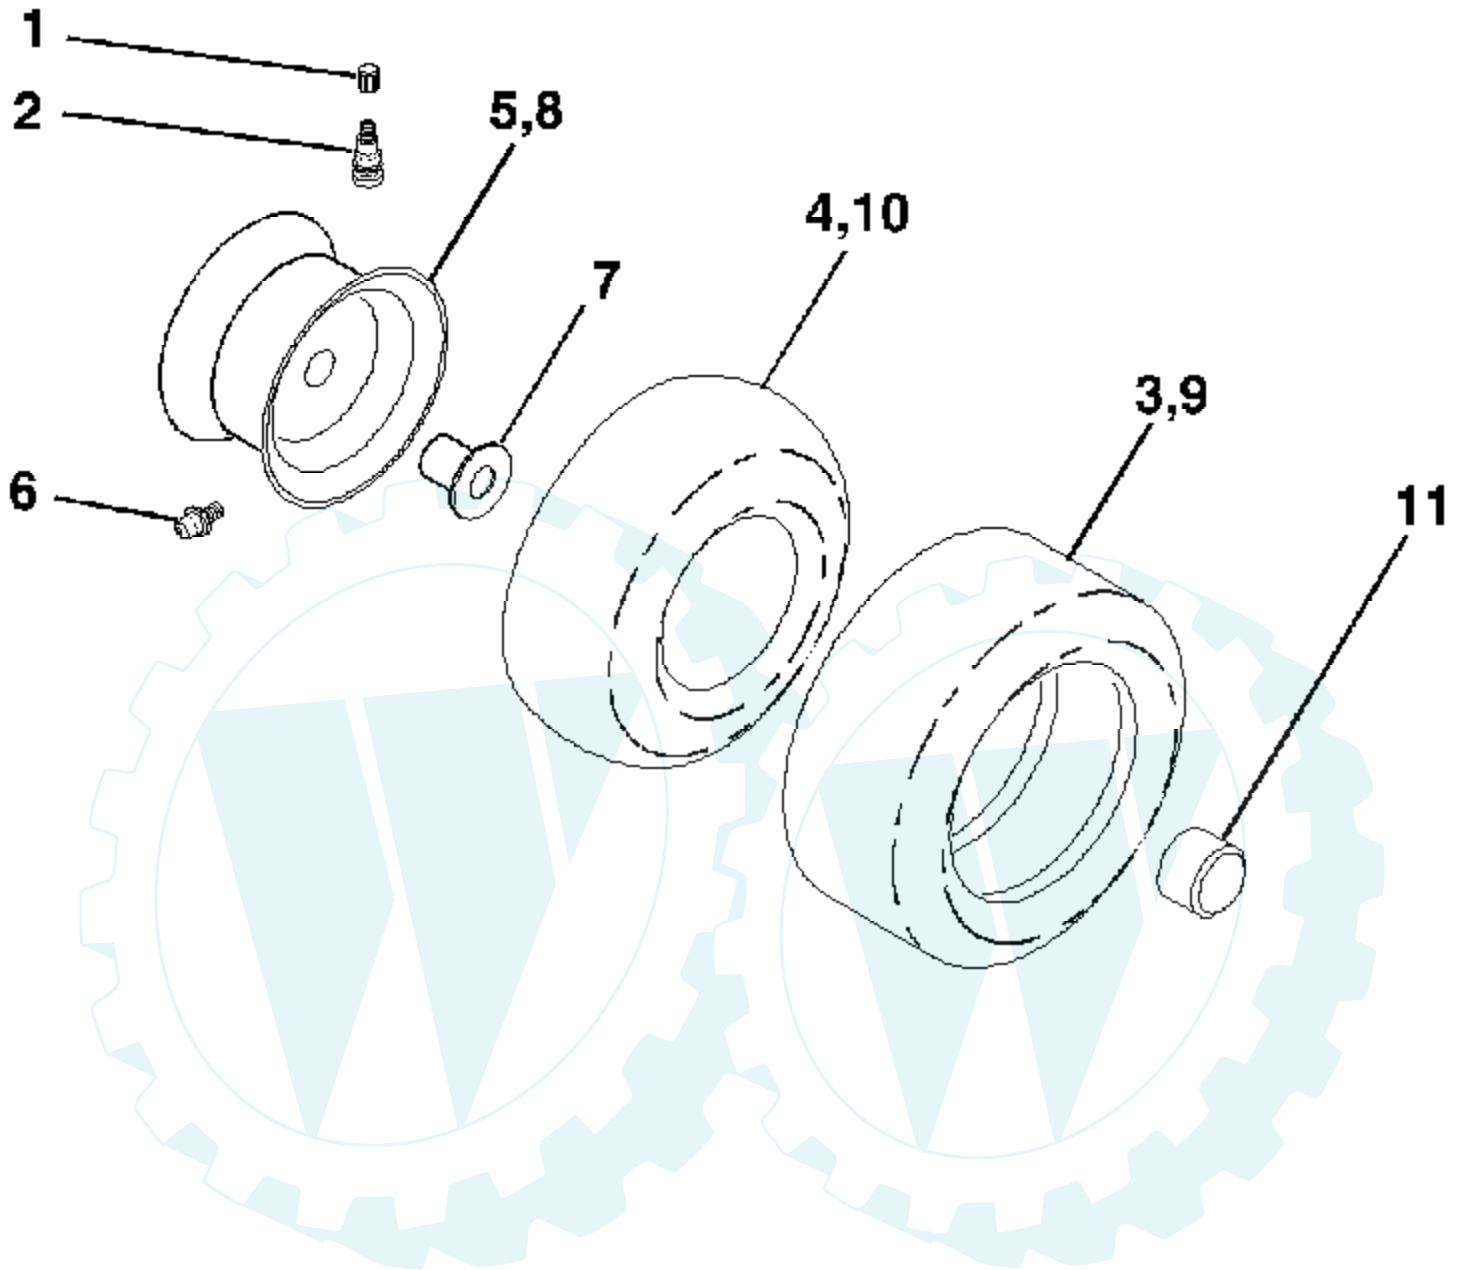

Ref #	Part Number	Qty	Description
1	59192		Cap Valve Tire
2	65139		Stem Valve
3	170455		Tire F T 15 X 6 0 - 6 Service
4	59904		Tube Front (Service Item Only)
5	106732X421		Rim Asm 6" front Service
6	278H		Fitting Grease (Front Wheel Only)
7	9040H		Bearing Flange (Front Wheel Only)
8	106108X421		Rim Asm 8" rear Service
9	170456		Tire R T 20x10-8 Service
10	7152J		Tube Rear (Service Item Only)
11	104757X421		Cap Axle Blk 1 50 X 1 00
	144334		Sealant, Tire (10 oz. Tube)