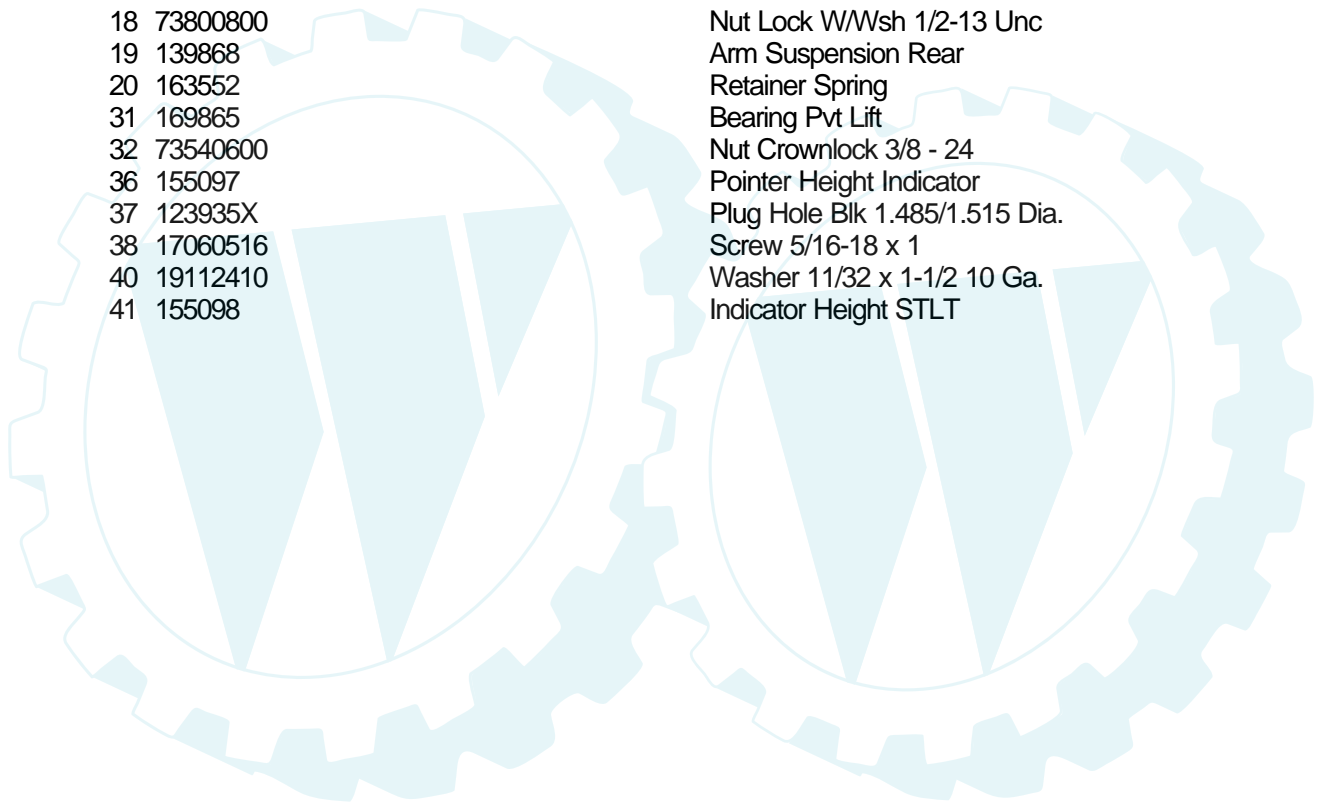

Ref #	Part Number	Qty	Description
1	159460		Wire Asm Inner/Sprg W/plunger LT
2	159471		Shaft Asm Lift RH w/Inf
3	105767X		Pin Groove 1 500 Zinc
4	12000002		E Ring #5133-62
5	19211621		Washer 21/32 X 1 X 21 Ga
6	120183X		Bearing Nylon Blk 629 Id
7	125631X		Grip Handle
8	170770		Button Plunger
11	139865		Link Lift LH Fixed Length
12	139866		Link Lift RH Fixed Length
13	4939M		Retainer Spring
15	173288		Link Front
16	73350800		Nut Jam Hex 1/2-13 Unc
17	175689		Trunnion
18	73800800		Nut Lock W/Wsh 1/2-13 Unc
19	139868		Arm Suspension Rear
20	163552		Retainer Spring
31	169865		Bearing Pvt Lift
32	73540600		Nut Crownlock 3/8 - 24
36	155097		Pointer Height Indicator
37	123935X		Plug Hole Blk 1.485/1.515 Dia.
38	17060516		Screw 5/16-18 x 1
40	19112410		Washer 11/32 x 1-1/2 10 Ga.
41	155098		Indicator Height STLT