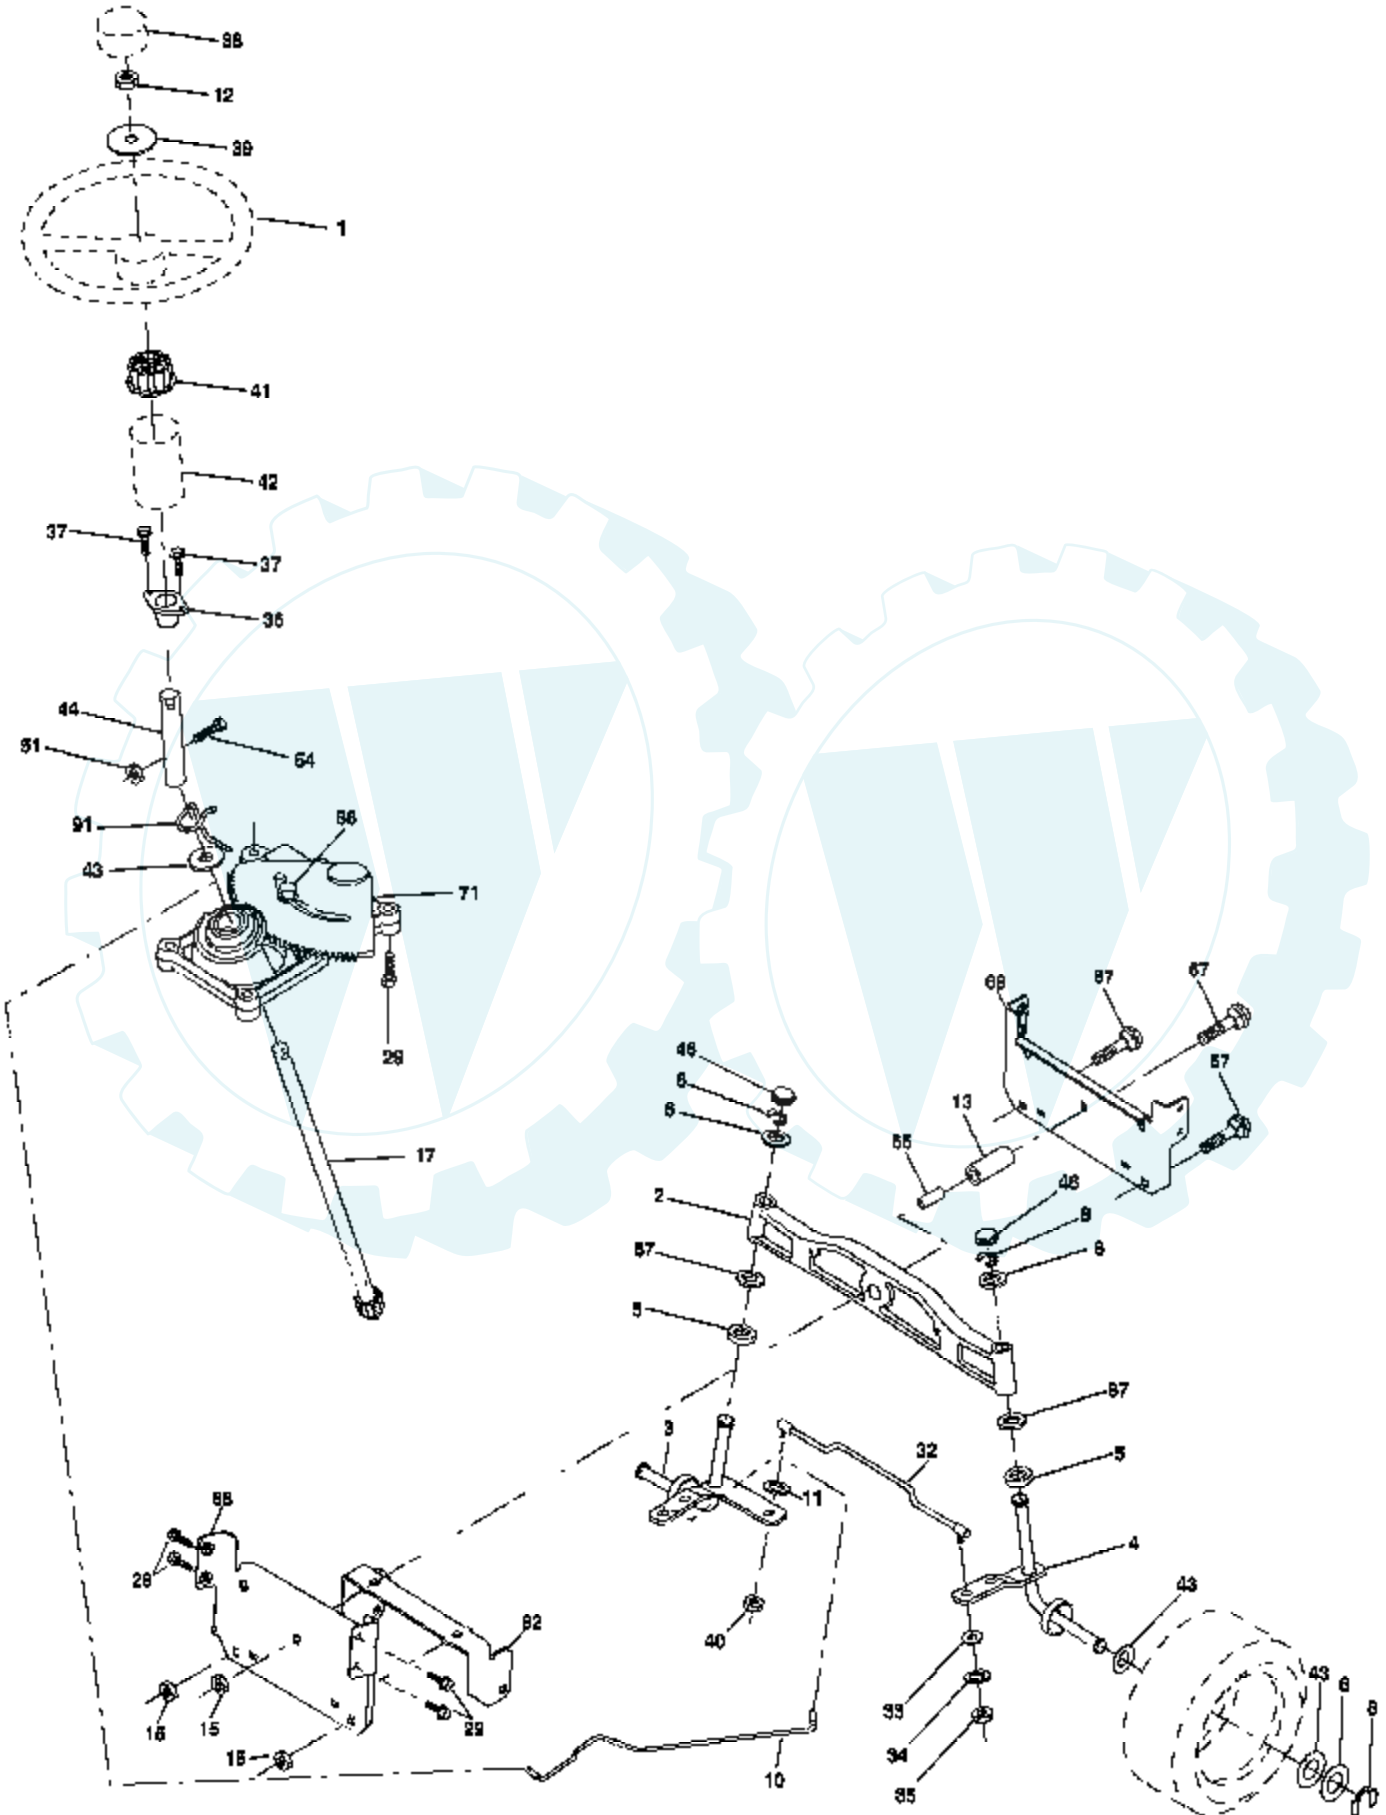

Ref #	Part Number	Qty	Description
1	159460		Wire Asm Inner/Sprg W/plunger LT
2	159471		Shaft Asm Lift RH w/Inf
3	105767X		Pin Groove 1 500 Zinc
4	12000002		E Ring #5133-62
5	19211621		Washer 21/32 X 1 X 21 Ga
6	120183X		Bearing Nylon Blk 629 Id
7	125631X		Grip Handle
8	170770		Button Plunger
11	139865		Link Lift LH Fixed Length
12	139866		Link Lift RH Fixed Length
13	4939M		Retainer Spring
15	173288		Link Front
16	73350800		Nut Jam Hex 1/2-13 Unc
17	175689		Trunnion
18	73800800		Nut Lock W/Wsh 1/2-13 Unc
19	139868		Arm Suspension Rear
20	163552		Retainer Spring
31	169865		Bearing Pvt Lift
32	73540600		Nut Crownlock 3/8 - 24
36	155097		Pointer Height Indicator
37	123935X		Plug Hole Blk 1.485/1.515 Dia.
38	17060516		Screw 5/16-18 x 1
40	19112410		Washer 11/32 x 1-1/2 10 Ga.
41	155098		Indicator Height STLT

Ref #	Part Number	Qty	Description
1	171683		Seat
2	140551		Bracket Pivot Seat 8 720
3	71110616		Bolt Fin Hex 3/8-16unc X 1
4	19131610		Washer 13/32 X 1 X 10 Ga
5	145006		Clip Push-In
6	73800600		Nut Hex w/Ins. 3/8-16 Unc
7	124181X		Spring Seat Cprsn 2 250 Blk Zi
8	17000616		Screw 3/8-16 x 1.5Smgml
9	19131614		Washer 13/32 X 1 X 14 Ga.
10	182493		Pan Seat
11	166369		Knob Seat
12	121246X		Bracket Mounting Switch
13	121248X		Bushing Snap Blk Nyl 50 Id
14	72050412		Bolt Rdhd Sqnk 1/4-20x1-1/2
15	134300		Spacer Split 28x 88
16	121250X		Spring Cprsn
17	123976X		Nut Lock 1/4 Lge Flg Gr 5 Zinc
21	171852		Bolt Shoulder 5/16-18 Unc
22	73800500		Nut Hex Lock W/Ins 5/16-18
24	19171912		Washer 17/32 X 1-3/16 X 12 Ga.
25	127018X		Bolt Shoulder 5/16-18 X 62