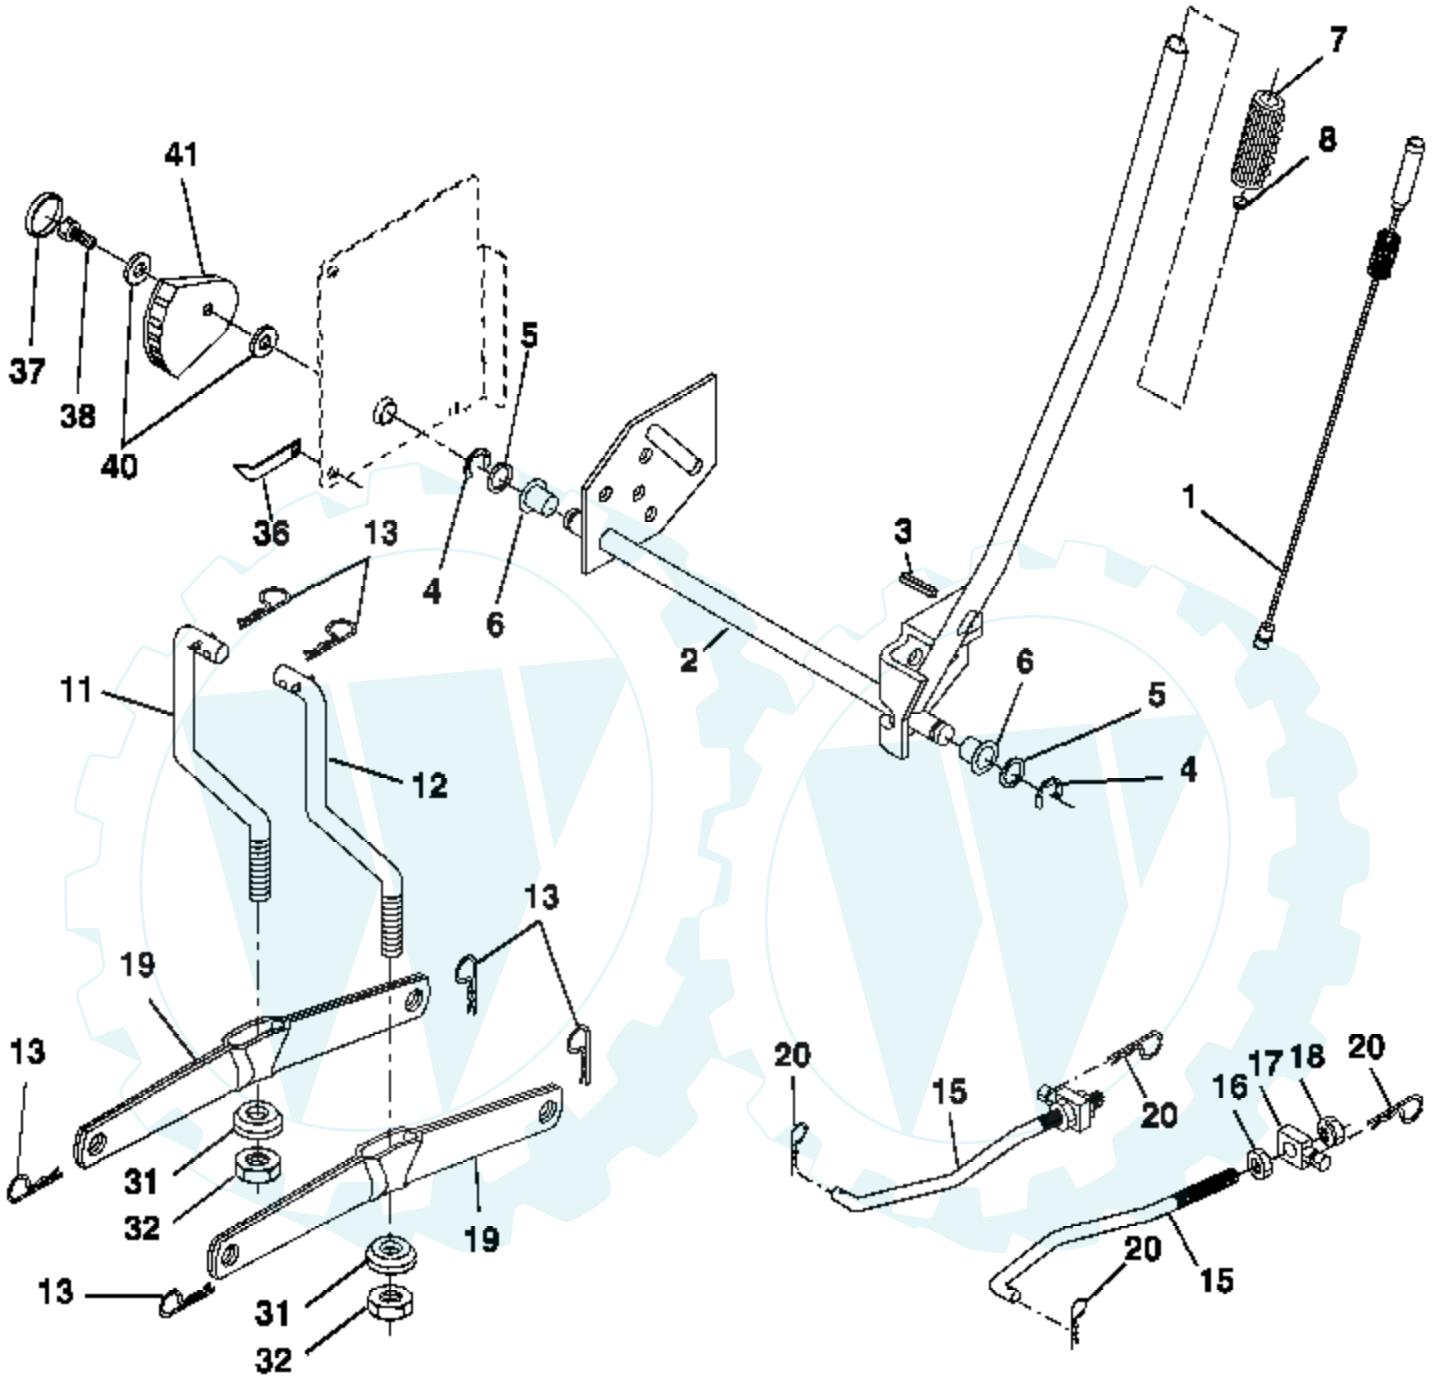

Ref #	Part Number	Qty	Description
106	2029J		Nut, Weld
111	179292X421		Bracket, Gauge, Wheel LH
112	179293X421		Bracket, Gauge, Wheel RH
113	17060510		Screw 3/8-16 x .625
114	73510500		Nut Keps 5/16-18 Unc
115	72110505		Bolt Carr 5/16-18 x 5/8
116	4898H		Bolt, Shoulder
117	165746		Wheel, Gauge
118	73930600		Nut Centerlock 3/8-16
119	19121414		Washer 3/8 x 7/8 x 14 Ga.
129			UNKNOWN
130			UNKNOWN
131			UNKNOWN
132	17060612		Screw 3/8-16 x .75
142	165890		Arm Spring Brake Mower
143	157109		Bracket Arm Idler 42"
144	173441		Keeper Belt 42" Clutch Cable
145	173437		Pulley Idler Flat
146	173443		Bolt Carriage Idler
147	179489		Spring Extension
148	169022		Spring Return Idler
149	165898		Retainer Spring Yellow
150	19091216		Washer 9/32 x 3/4 x 16 Ga.
151	169670		Bracket Clutch Cable
152	169676		Clutch Cable 42"
153	169674		Washer Flat 3/8" Type B
154	169675		Spring Retainer
155	169671		Spring Retention LVR CLTCH CAB
156	169672		Spacer Clutch Cable
157	169669		Rod Clutch Cable 3/8"
158	17720408		Screw Hex Thd Cut 1/4-20 x 1/2
159	72140614		Bolt Rdhd Sqn 3/8-16 UNC x 1-3/4
182	179126		Rod Roller Nose
183	163552		Retainer Spring
	130794		Mandrel Assembly (Includes Housing Shaft and Shaft Hardware Only - Pulley Not Included)
	172559		Replacement Mower, Complete