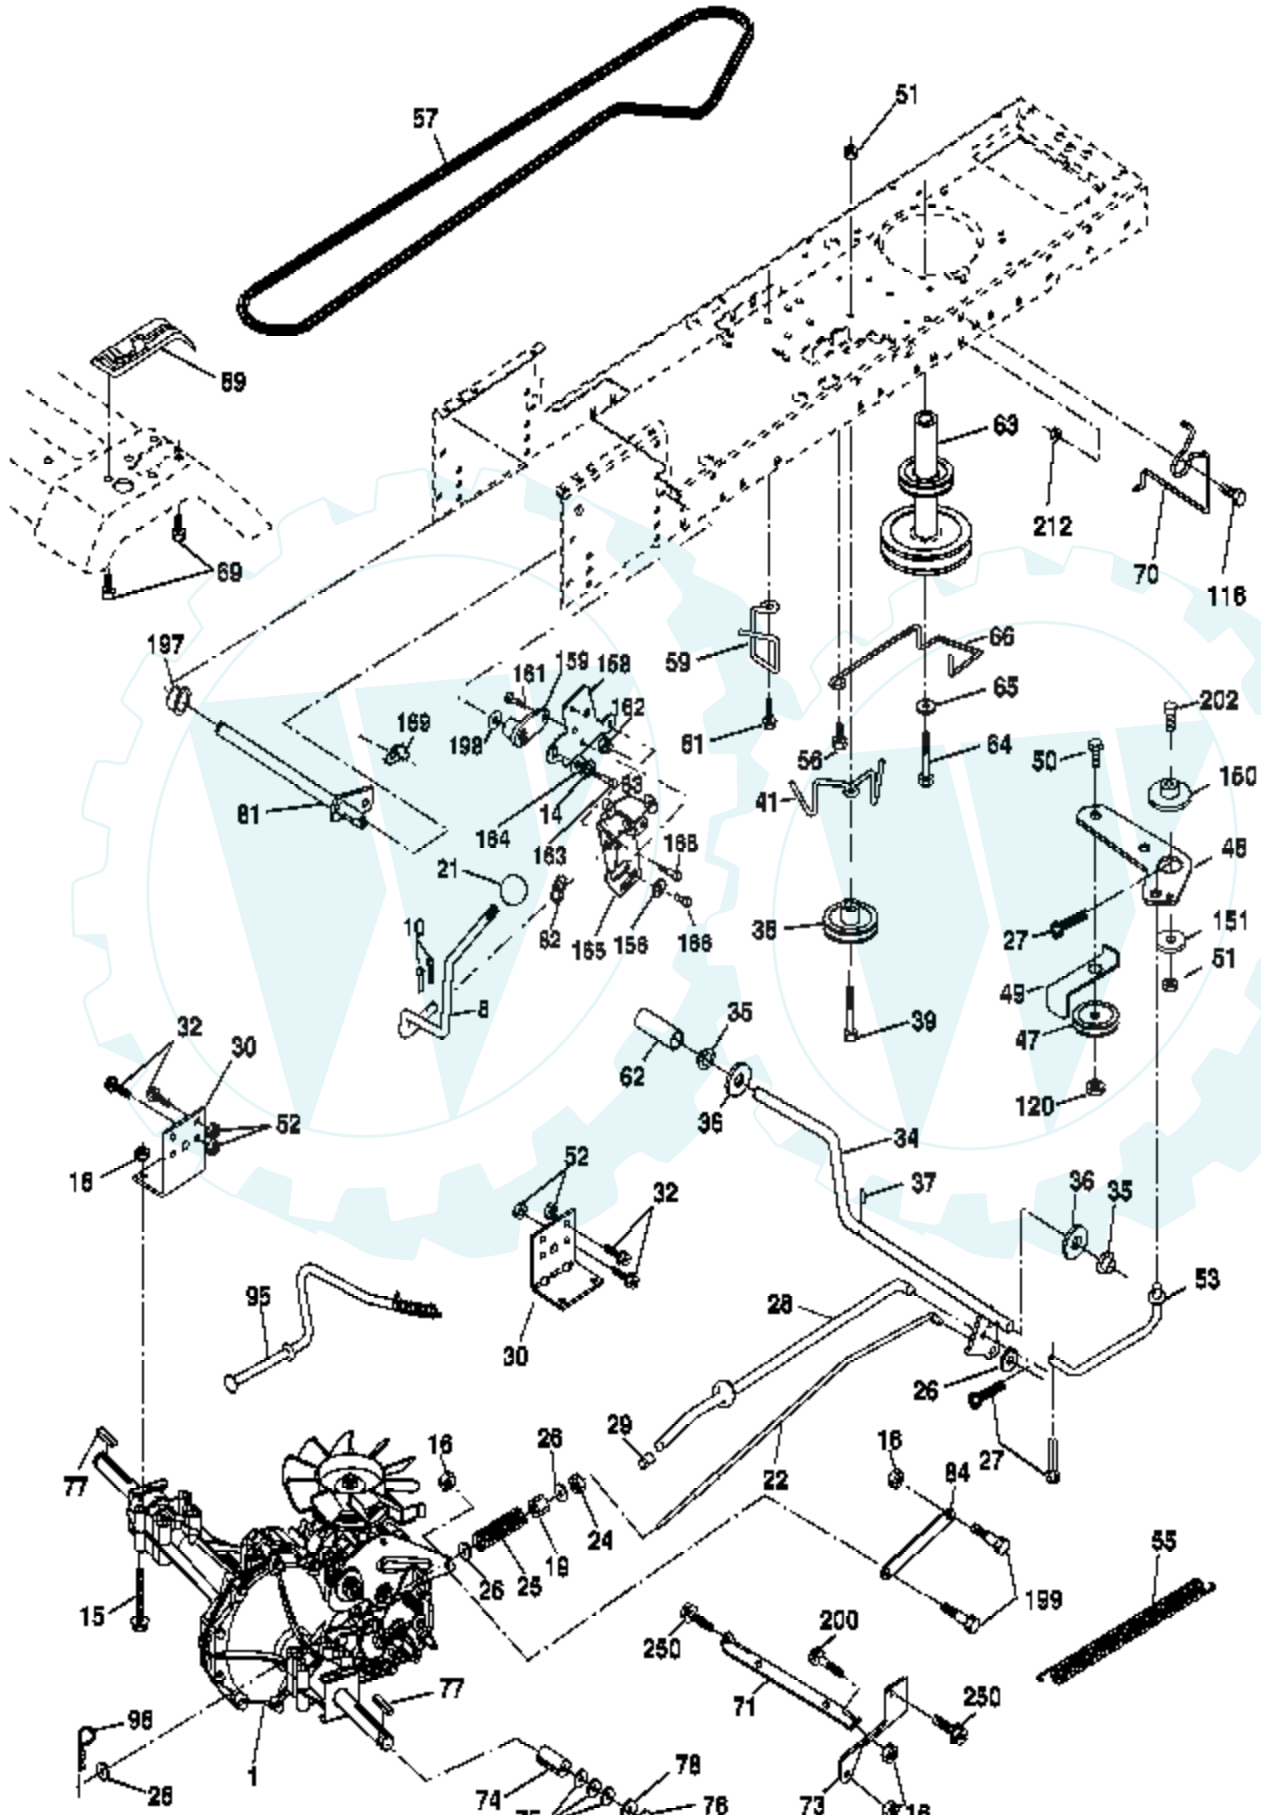

Ref #	Part Number	Qty	Description
	1		Transaxle Hydro Gear 314-0510 (Order Parts From Transaxle Manufacturer)
8	165619		Rod Shift Hydro LT
10	76020416		Pin Cotter 1/8 x 1 CAD
14	10040400		Washer Lock Hvy Helical
15	74490544		Bolt, Hex FLGHD 5/16-18 Gr. 5
16	73800500		Nut Lock Hex W/Ins 5/16-18 Unc P
19	73800600		Nut Lock Hex W/Wsh 3/8-16 Unc
21	140845		Knob, Round 1/2-13
22	169498		Rod, Brake Hydro
24	73350600		Nut
25	106888X		Spring, Brake Rod
26	19131316		Washer
27	76020412		Pin Cotter 1/8 x 3/4 CAD.
28	175765		Rod, Parking Brake
29	71673		Cap, Parking Brake
30	169592		Bracket, Transaxle
32	74760512		Bolt Hex Hd 5/16-18 Unc x 3/4
34	175578		Shaft, Foot Pedal
35	120183X		Bearing, Nylon
36	19211616		Washer
37	1572H		Pin, Roll
38	179114		Pulley, Composite
39	74760648		Bolt, Fin Hex 3/8-16 x 3
41	175556		Keeper, Belt Idler
47	127783		Pulley, Idler, V-Groove
48	154407		Bellcrank Clutch Grnd Drv STL
49	123205X		Retainer, Belt
50	74760624		Bolt
51	73680600		Nut Crownlock 3/8-16 UNC
52	73680500		Nut Crownlock 5/16-18 UNC
53	105710X		Link, Clutch
55	105709X		Spring, Return, Clutch
56	17060620		Screw 3/8-16 x 1-1/4
57	140294		V-Belt, Ground Drive
59	169691		Keeper, Center Span
61	17120614		Screw 3/8-16 x .875
62	8883R		Cover, Pedal
63	175410		Pulley, Engine
64	71170764		Bolt, Hex
65	10040700		Washer
66	154778		Keeper Belt Engine
69	142432		Screw
70	134683		Guide Belt
71	169183		Strap Torque Lh Hydro
73	169182		Strap Torque Rh Hydro
74	137057		Spacer, Axle
75	121749X		Washer 25/32 x 1-1/4 x 16 Gauge
76	12000001		E-Ring
77	123583X		Key, Square
78	121748X		Washer 25/32 x 1-5/8 x 16 Gauge
81	165596		Shaft Asm. Cross Hydro
82	123782X		Spring Torsion T/A
83	19171216		Washer 17/32 x 3/4 x 16 Ga.
84	169594		Link Transaxle
89	169373X428		Console, Hydro
95	170201		Control Asm Bypass Hydro