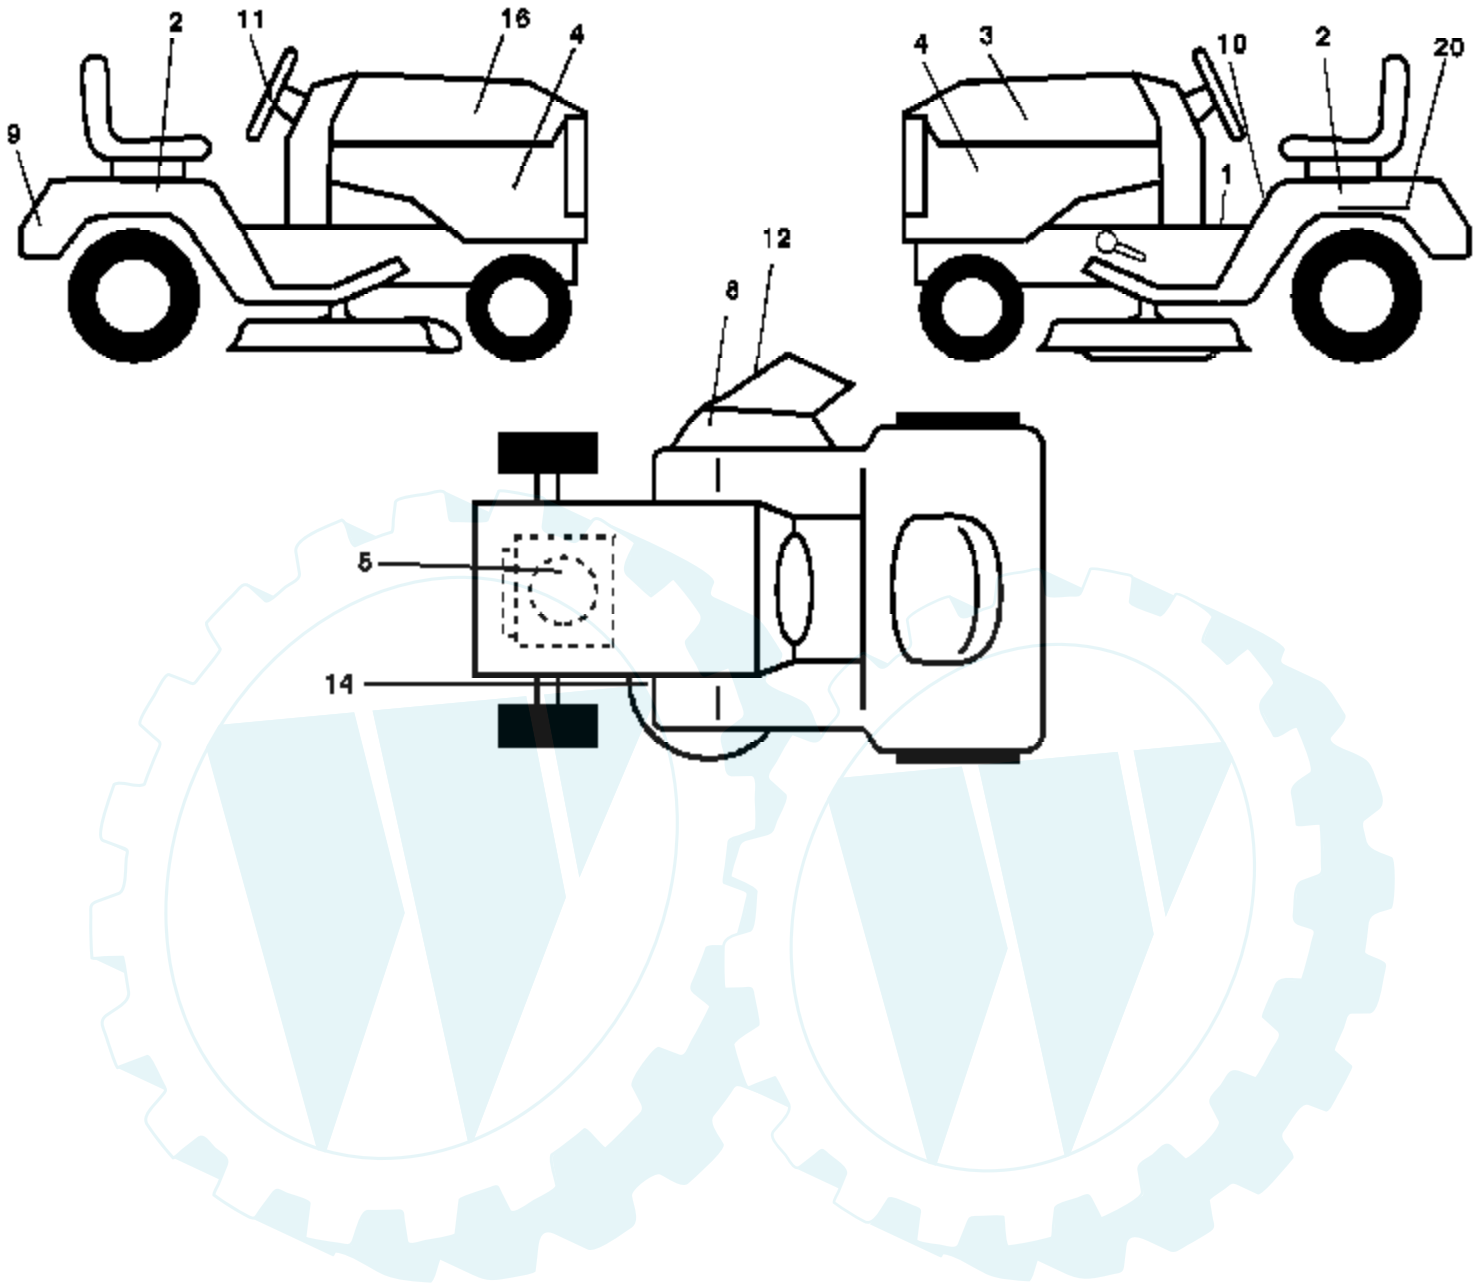

Ref #	Part Number	Qty	Description
1	157032		Decal Oper
2	176303		Decal Fender Auto
3	176308		Decal Hood LH
4	177020		Decal Side Panel Logo
5	180710		Decal HP Engine
8	179128		Decal Deck "B" 42"
9	172740		Decal Fender Logo
10	157140		Decal Fender Danger E/F
11	172743		Decal Ins Strg Whl
12	170563		Decal Mower Warn Keep Hand Away
14	160396		Decal V-Belt Schematic
16	176307		Decal Hood Rh
20	145005		Decal Bat Dan/Psn
	169210		Decal By Pass Lt Hydro
	179768X428		Pad Footrest LH
	179769X428		Pad Footrest RH
	138311		Decal Handle Lft Height Adjust
	173587		Decal Fend Reflector Rh
	173589		Decal Fend Reflector Lh
	183397		Manual Owner's (English)
	183398		Manual Owner's (French)