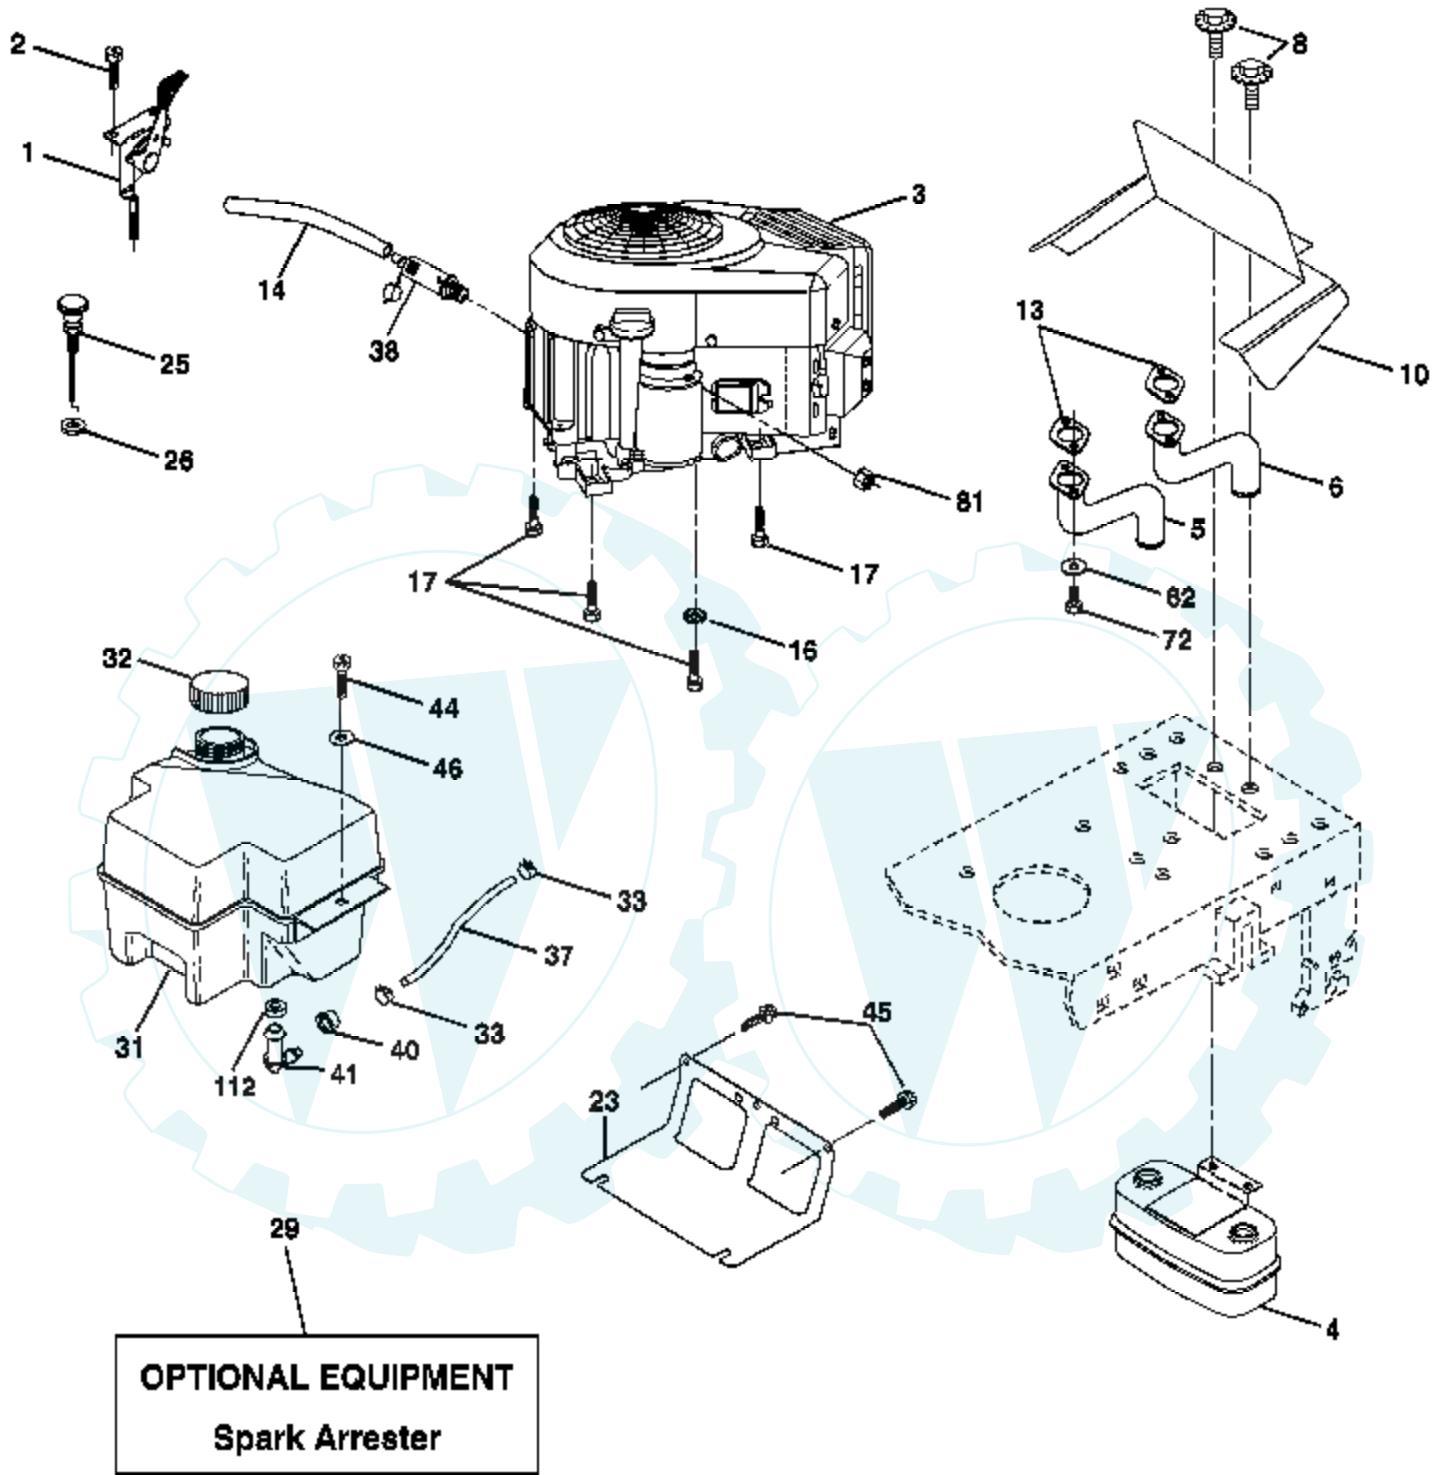

Ref #	Part Number	Qty	Description
1	170771		Control, Throttle
2	17720408		Screw Hex Thd Cut 1/4-20 x 1/2
3			Engine Briggs Model 407777 (Order Parts from Engine Mfg.)
4	149723		Muffler, Asm. Twin Lo-Tone
5	160589		Pipe Exhaust Intek 20 RH
6	159955		Pipe Exhaust Intek 20 LH
8	171877		Bolt 5/16-18 UNC x 3/4 w/Sems
10	162797		Shield Browing B&S Intek II
13	165391		Muffler Gasket
14	148456		Tube Drain Oil Easy
16	11050600		Washer, Lock Ext tooth 3/8
17	17060624		Screw 3/8-16 x 1-1/2
23	169837		Shield, Browning/Debris Guard
25	145996		Control Choke
26	73920600		Nut Keps 3/8-24 UNF
29	137180		Arrester, Spark
31	180645		Tank, Fuel
32	140527		Cap Gauge, Fuel
33	123487X		Clamp, Hose Blk
37	137040		Line, Fuel 7.5
38	148315		Plug Drain Oil Easy
40	124028X		Bushing Snap Nyl Blk Fuel Line
41	139277		Stem Tank Fuel
44	17670412		Screw Hex Wsh Thdrol 1/4-20 x 3/4
45	17000612		Screw Hex Wsh Thdrol 3/8-16 x 3/4
46	19091416		Washer 9/32 x 7/8 x 16 Ga.
62	10040500		Washer Lock Hvy Hlcl Spr 5/16
72	71070512		Screw Hex Hd Cap 5/16-18 x 3/4
81	73510400		Nut Keps Hex 1/4-20 Unc
112	3645J		Bushing