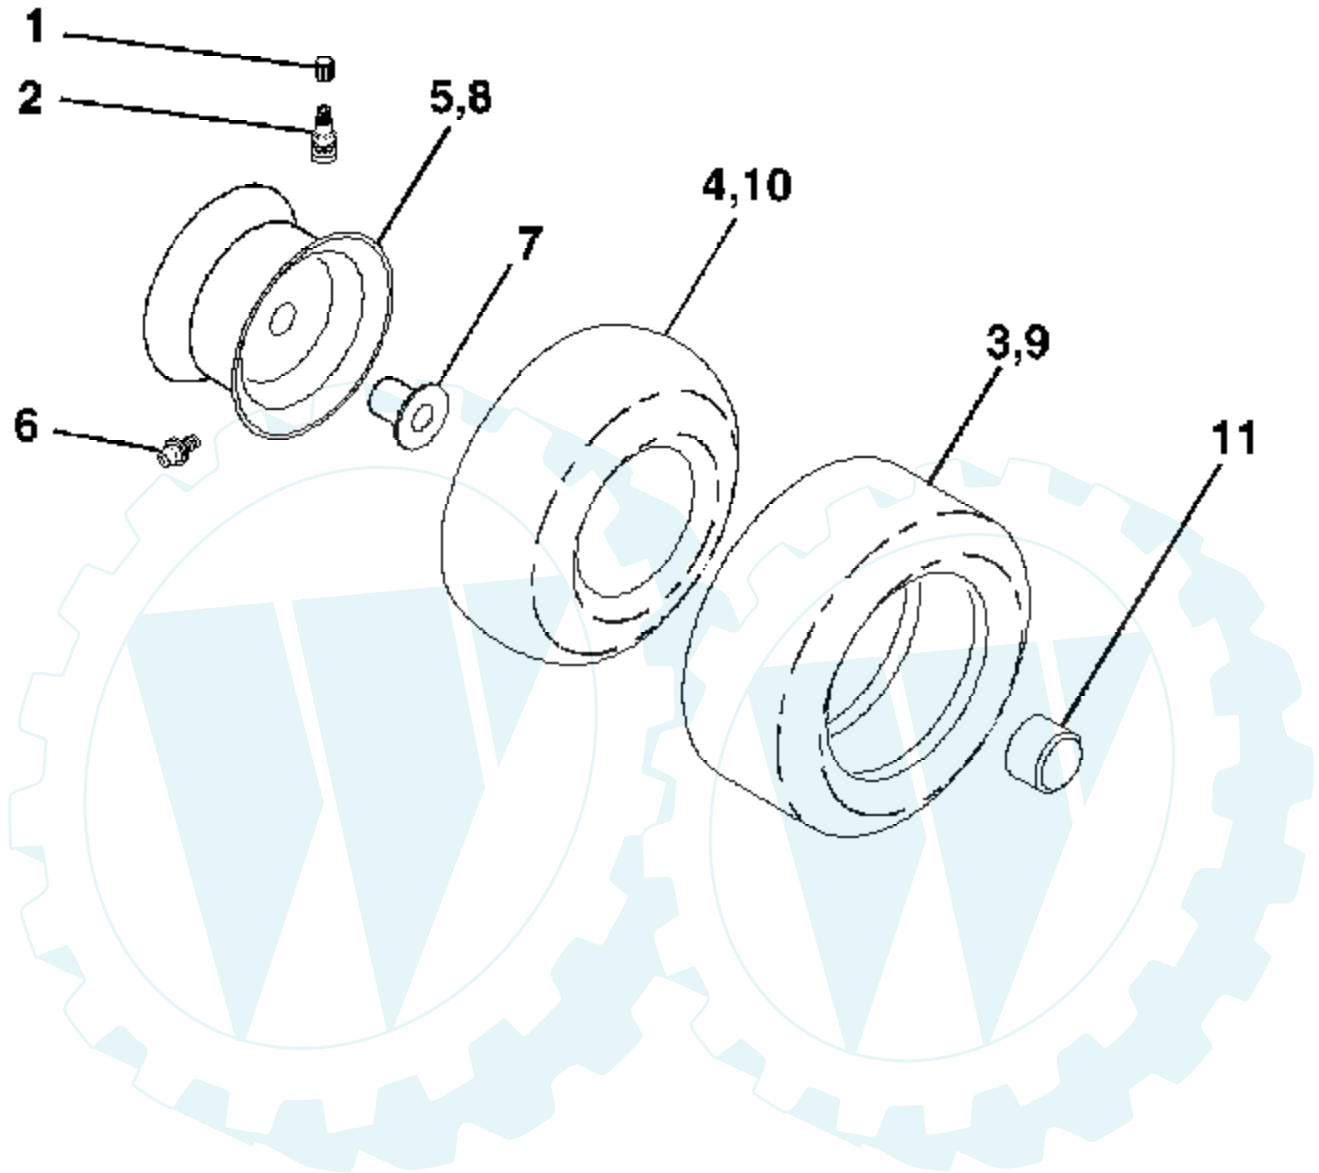

Ref #	Part Number	Qty	Description
1	159944X428		Wheel Steering
2	172393		Axle Asm Cast Iron LT
3	169840		Spindle Asm LH
4	169839		Spindle Asm RH
5	6266H		Bearing Race Thrust Harden
6	121748X		Washer 25/32 X 1-5/8 X 16 Ga
8	12000029		Ring Klip #t5304-75
10	175121		Link Drag
11	10040600		Washer Lock Hvy Hlcl Spr 3/8
12	73940800		Nut Hex Jam Toplock 1/2-20 UNF
13	136518		Spacer Brg Axle Front
15	145212		Nut Hex Flange Lock
17	180641		Shaft Asm Steering
29	17060612		Screw 3/8-16 x .75
32	171888		Rod Tie
33	19111216		Washer 11/32 x 3/4 x 16 Ga
34	10040500		Washer Lock Hvy Hlcl Spr 5/16
35	73540500		Crownlock Nut 5/16-24 Unf
36	155099		Bushing Strg
37	152927		Screw
38	159946X428		Insert Cap Strg Wh
39	19182411		Washer 9/16 ID x 1 1/2 OD 11 Ga.
40	7810H		Lock nut
41	159945		Adaptor Wheel Strg
42	145054X428		Boot Steering Dash
43	121749X		Washer 25/32 X 1 1/4 X 16 Ga
44	180640		Extension Steering Shaft
46	121232X		Cap Spindle Fr Top Blk
51	73540400		Nut Crownlock 1/4-28
54	71130420		Bolt Hex 1/4-28 UNF x 1-1/4 Gr. 8
65	160367		Spacer Brace Axle
67	72140618		Bolt Rdhd Sq 3/8-16 Unc x 2-3/4
71	175146		Steering Asm
68	169827		Axle, Brace
82	169835		Bracket Susp Chassis Front
87	173966		Washer Flat .781 x 1-1/2 x .14
88	175118		Bolt Shoulder 7/16-20 Unc
91	175553		Clip Steering