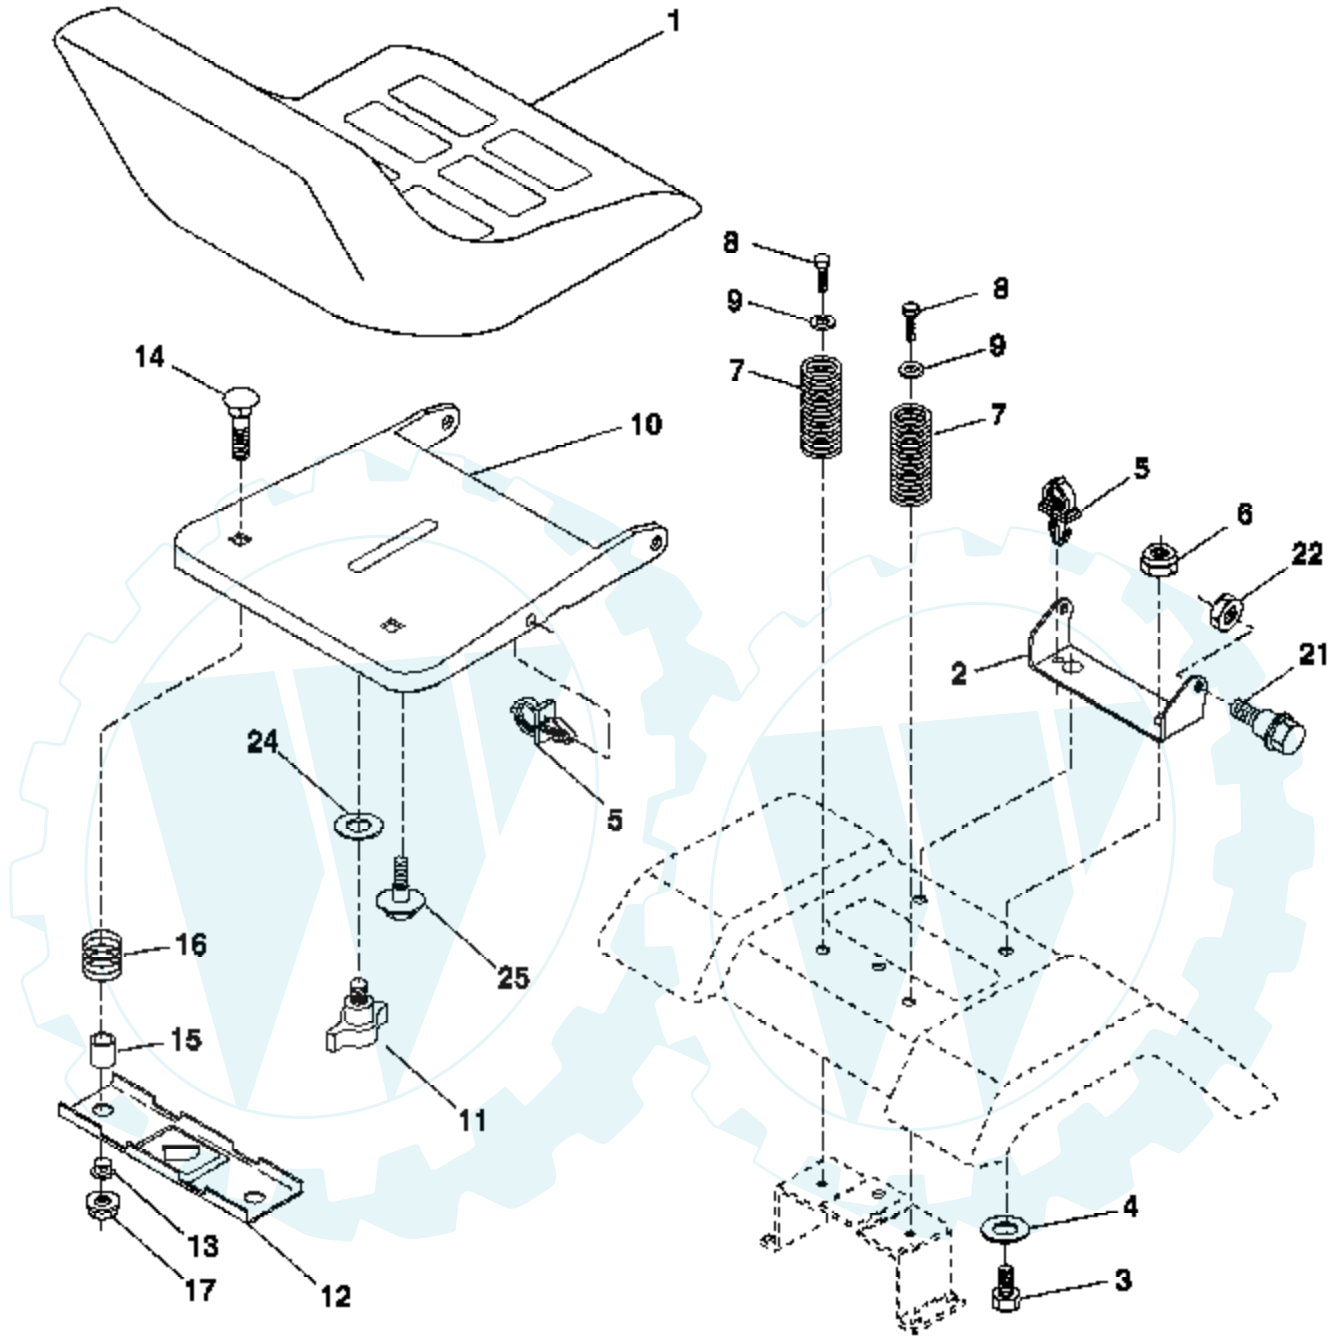

IGNITION SWITCH

POSITION	CIRCUIT	'MAKE'
OFF	M+G+A1	NONE
RUN/LIGHT	B+A1	A2+L
RUN	B+A1	NONE
START	B + S + A1	NONE

**NOTE**  
YOUR TRACTOR IS EQUIPPED WITH A SPECIAL ALTERNATOR SYSTEM. THE LIGHTS ARE NOT CONNECTED TO THE BATTERY, BUT HAVE THEIR OWN ELECTRICAL SOURCE. BECAUSE OF THIS, THE BRIGHTNESS OF THE LIGHTS WILL CHANGE WITH ENGINE SPEED. AT IDLE THE LIGHTS WILL DIM. AS THE ENGINE IS SPEEDED UP, THE LIGHTS WILL BECOME THEIR BRIGHTEST.

**WIRING INSULATED CLIPS**

**NOTE:** IF WIRING INSULATED CLIPS WERE REMOVED FOR SERVICING OF UNIT, THEY SHOULD BE REPLACED TO PROPERLY SECURE YOUR WIRING.

NON-REMOVABLE CONNECTIONS

REMOVABLE CONNECTIONS

Ref #	Part Number	Qty	Description
1	171683		Seat
2	140551		Bracket Pivot Seat 8 720
3	71110616		Bolt Fin Hex 3/8-16unc X 1
4	19131610		Washer 13/32 X 1 X 10 Ga
5	145006		Clip Push-In
6	73800600		Nut Hex w/Ins. 3/8-16 Unc
7	124181X		Spring Seat Cprsn 2 250 Blk Zi
8	17000616		Screw 3/8-16 x 1.5 Smgml
9	19131614		Washer 13/32 X 1 X 14 Ga.
10	182493		Pan Seat
11	166369		Knob Seat
12	121246X		Bracket Mounting Switch
13	121248X		Bushing Snap Blk Nyl 50 Id
14	72050412		Bolt Rdhd Sqnk 1/4-20x1-1/2
15	134300		Spacer Split 28x 88
16	121250X		Spring Cprsn
17	123976X		Nut Lock 1/4 Lge Flg Gr 5 Zinc
21	171852		Bolt Shoulder 5/16-18 Unc
22	73800500		Nut Hex Lock W/Ins 5/16-18
24	19171912		Washer 17/32 X 1-3/16 X 12 Ga.
25	127018X		Bolt Shoulder 5/16-18 X 62