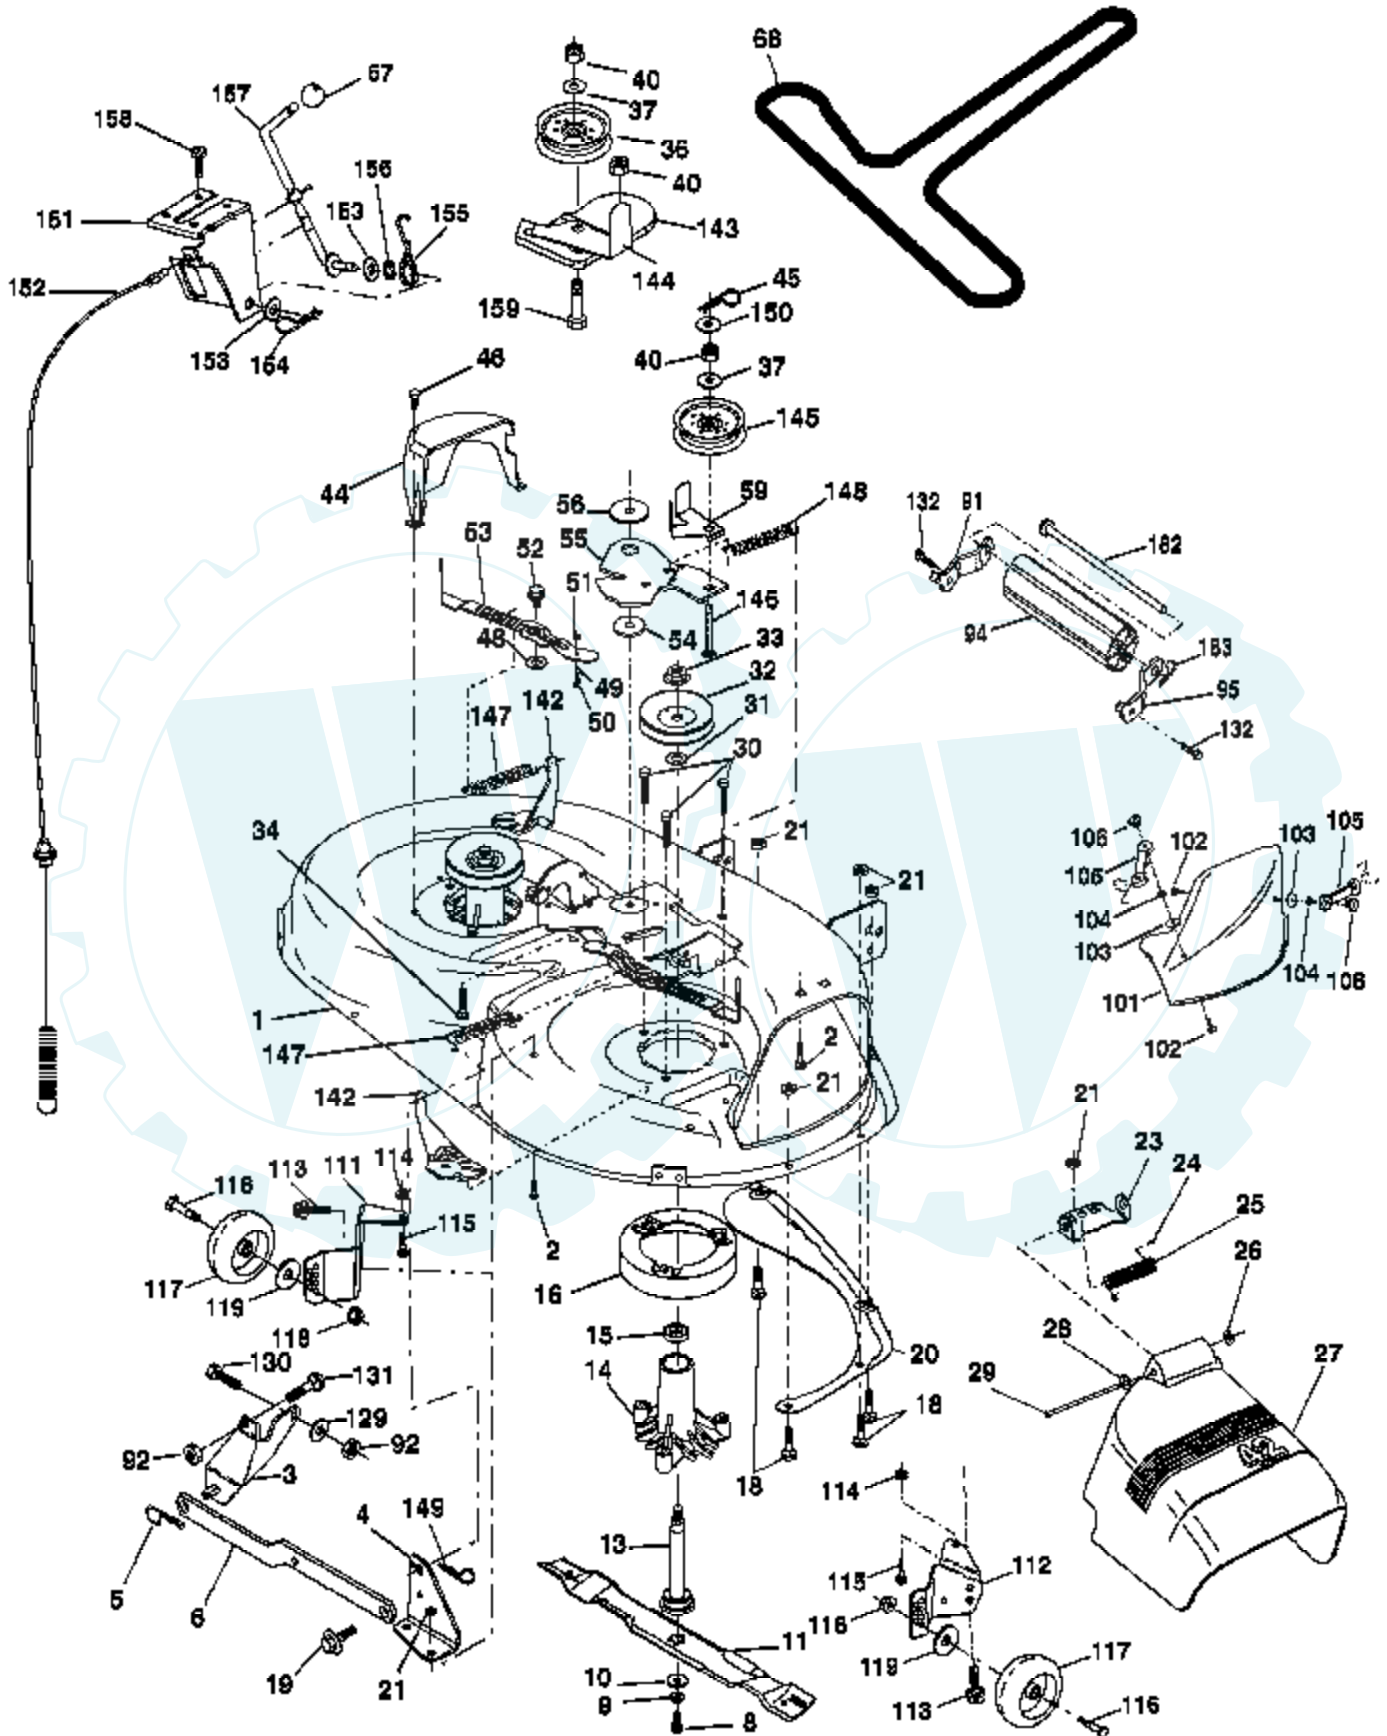

Ref #	Part Number	Qty	Description
1	165892X421		Mower Deck Assembly, 42"
2	72140506		Bolt
3	138017		Bracket Asm Fr. Sway Bar 3/42
4	165460X		Bracket Asm Deck 42" Sway Bar
5	4939M		Retainer Spring
6	178024		Bar Sway Deck
8	850857		Bolt 3/8-24 x 25 Grade 8 patched
9	10030600		Washer, Lock
10	140296		Washer, Hardened
11	134149		Blade, Mulching 42" Std
	138498		Blade Mower 42" Hi-Lift Std
13	137645		Shaft Assembly, Mandrel, Vented
14	128774		Housing, Mandrel, Vented
15	110485X		Bearing, Ball, Mandrel
16	174493		Stripper, Mandrel Deck
18	72140505		Bolt, Carriage 5/16-18 x 5/8
19	132827		Bolt, Shoulder
20	159770		Baffle, Vortex
21	73680500		Nut
23	177563		Bracket, Deflector Mower 42"
24	105304X		Cap, Sleeve 80 x 112 Blk Mower
25	123713X		Spring, Torsion, Deflector 2 52
26	110452X		Nut, Push Phos & Oil
27	130968X428		Shield, Deflector 42" Blk
28	19111016		Washer 11/32 x 5/8 x 16 Gauge
29	131491		Rod, Hinge 42" 6 75 W/G
30	173984		Screw Thdrol
31	129963		Washer, Spacer Mower Vented
32	173436		Pulley, Mandrel
33	178342		Nut, Toplock
34	72110614		Bolt
36	173438		Pulley, Idler, Flat
37	19131316		Washer 13/32 x 13/16 x 16 Gauge
40	73680600		Nut
44	140088		Guard, Mandrel, LH
45	4497H		Retainer
46	137729		Screw, Thdrol 1/4-20 x 5/8 T
48	133944		Washer, Hardened
49	174284		Roller Assembly, Cam Follower
50	131340		Bolt, Shoulder #10-24 Grade 5
51	69180		Locknut
52	139888		Bolt, Shoulder 5/16-18 UNC
53	131845		Arm Assembly, Pad, Brake
54	133943		Washer, Hardened
55	155046		Arm, Idler
56	122052X		Spacer, Retainer
59	173442		Guard TUV Idler
67	171598		Knob Round
68	144959		V-Belt, 42" Mower
91	180532		Bracket Asm Noseroller LH
92			UNKNOWN
94	132264		Roller Nose 38 & 42
95	180533		Bracket Asm Noseroller RH
101	136420		Mulcher Cover
102	71081010		Screw, Pan Hd Phillip 10-24 x 5/8
103	19061216		Washer, Flat
104	10071000		Washer, Lock
105	160793		Latch Assembly