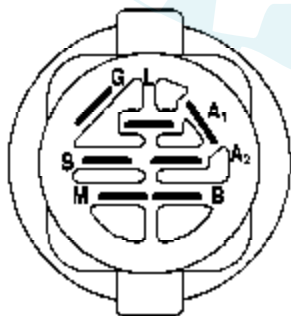

Ref #	Part Number	Qty	Description
1	159460		Wire Asm Inner/Sprg W/plunger LT
2	159471		Shaft Asm Lift RH w/Inf
3	105767X		Pin Groove 1 500 Zinc
4	12000002		E Ring #5133-62
5	19211621		Washer 21/32 X 1 X 21 Ga
6	120183X		Bearing Nylon Blk 629 Id
7	125631X		Grip Handle
8	170770		Button Plunger
11	139865		Link Lift LH Fixed Length
12	139866		Link Lift RH Fixed Length
13	4939M		Retainer Spring
15	173288		Link Front
16	73350800		Nut Jam Hex 1/2-13 Unc
17	175689		Trunnion
18	73800800		Nut Lock W/Wsh 1/2-13 Unc
19	139868		Arm Suspension Rear
20	163552		Retainer Spring
31	169865		Bearing Pvt Lift
32	73540600		Nut Crownlock 3/8 - 24
36	155097		Pointer Height Indicator
37	123935X		Plug Hole Blk 1.485/1.515 Dia.
38	17060516		Screw 5/16-18 x 1
40	19112410		Washer 11/32 x 1-1/2 10 Ga.
41	155098		Indicator Height STLT