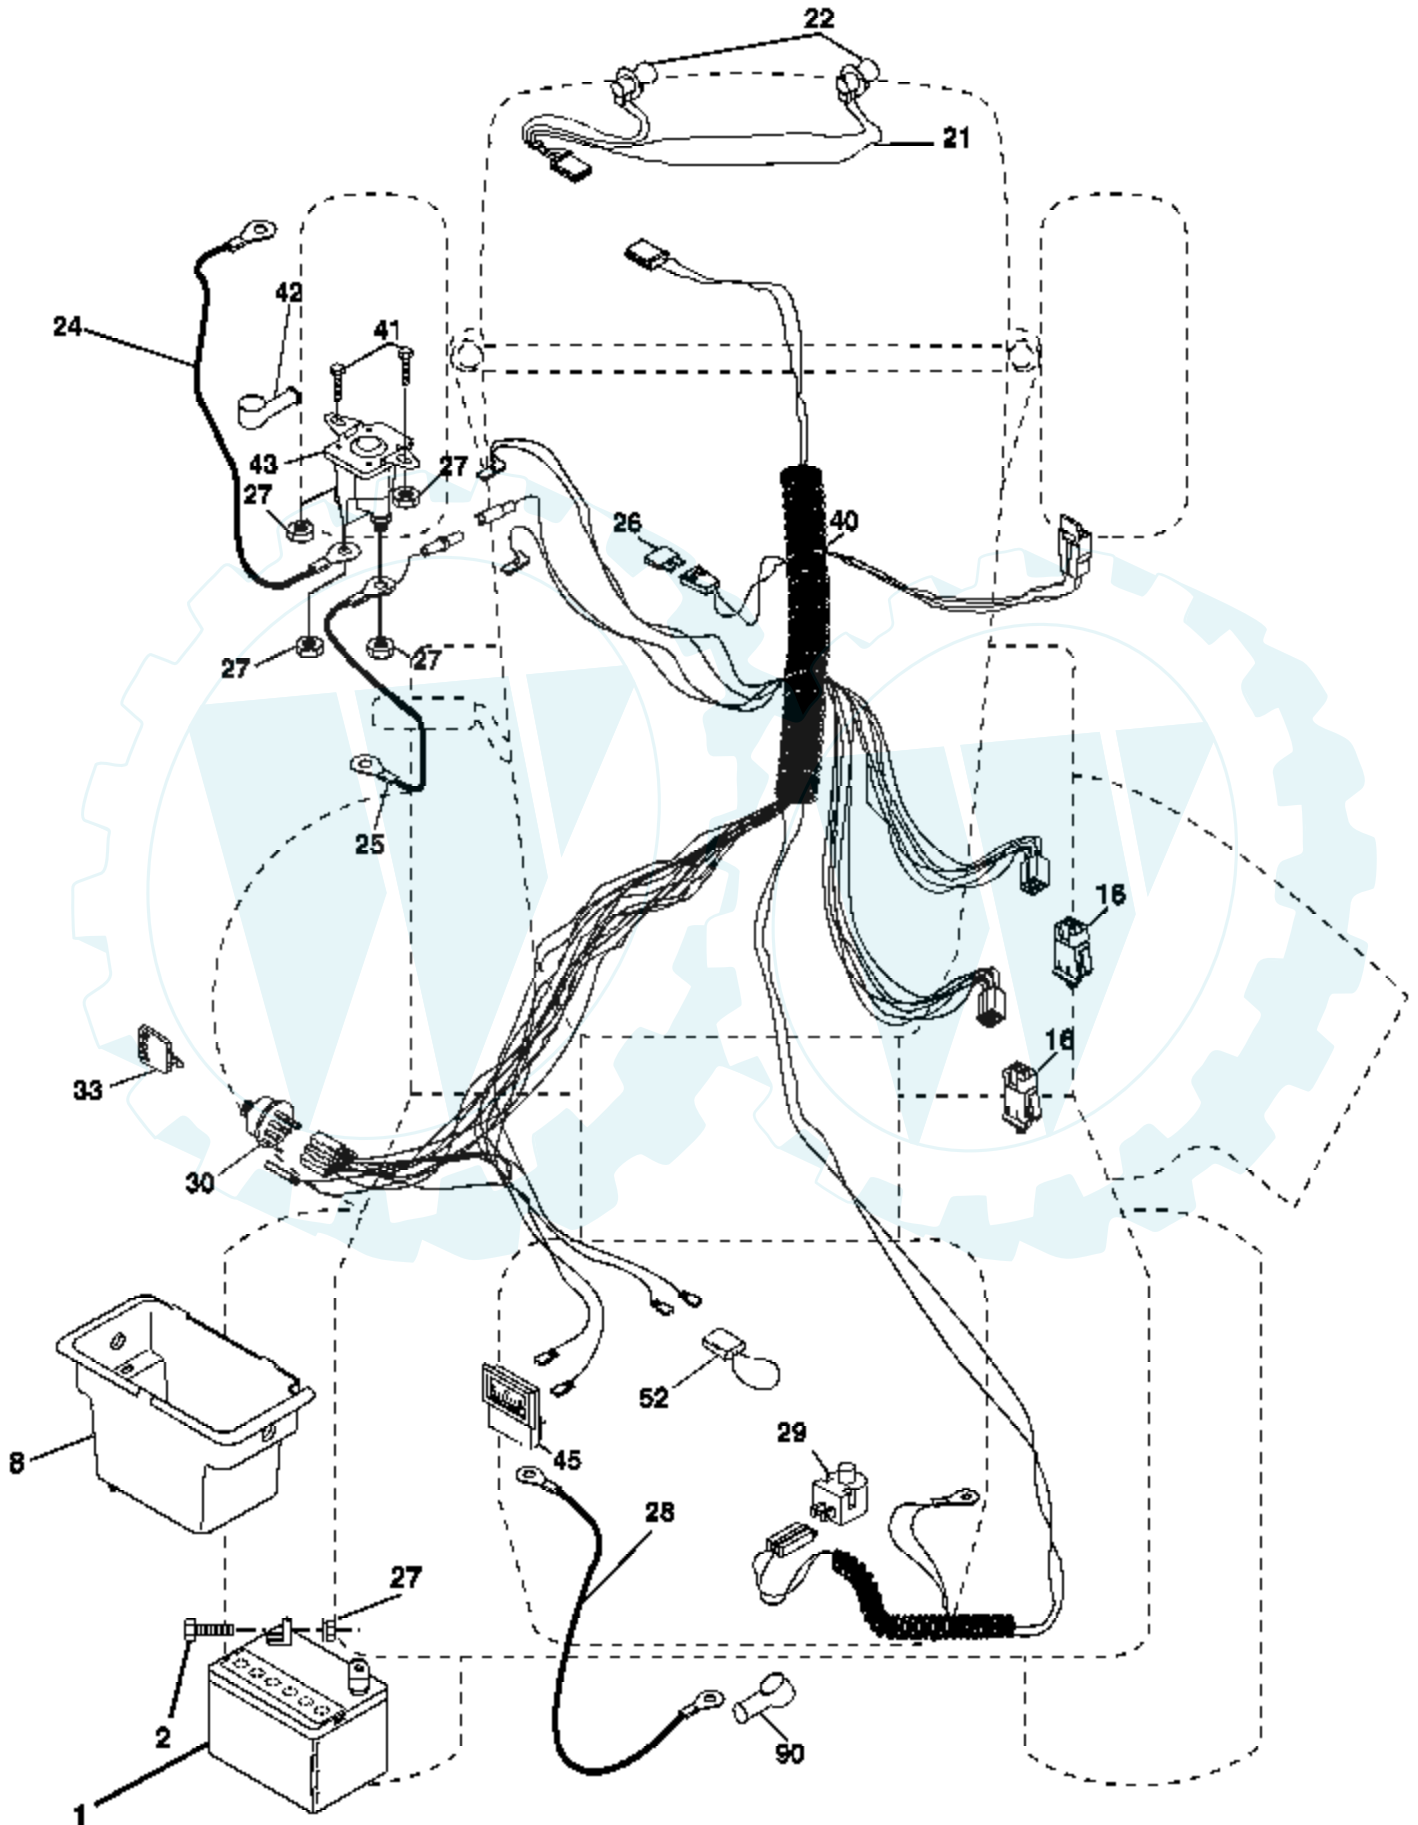

Ref #	Part Number	Qty	Description
1	163465		Battery
2	74760412		Bolt Hex Hd 1/4-20unc X 3/4
8	176689		Box Battery Fender
16	176138		Switch Interlock
21	175685		Harness Socket Light
22	4152J		Bulb, Light # 1156
24	4799J		Cable Battery
25	146147		Cable Battery 6 Ga Red w/16 wire
26	175158		Fuse
27	73510400		Nut Keps Hex 1/4-20 Unc
28	4207J		Cable Ground 6ga 12 black
29	121305X		Switch Plunger Nc Gray
30	175566		Switch Ign
33	140401		Key Ign Molded Generic
40	179720		Harness Ign
41	71110408		Bolt Fin Hex 1/4-20uncx 1/2
42	131563		Cover Terminal Red
43	178861		Solenoid
45	121433X		Ammeter Rectangular
52	141940		Protection Loop
90	180449		Cover Terminal Battery