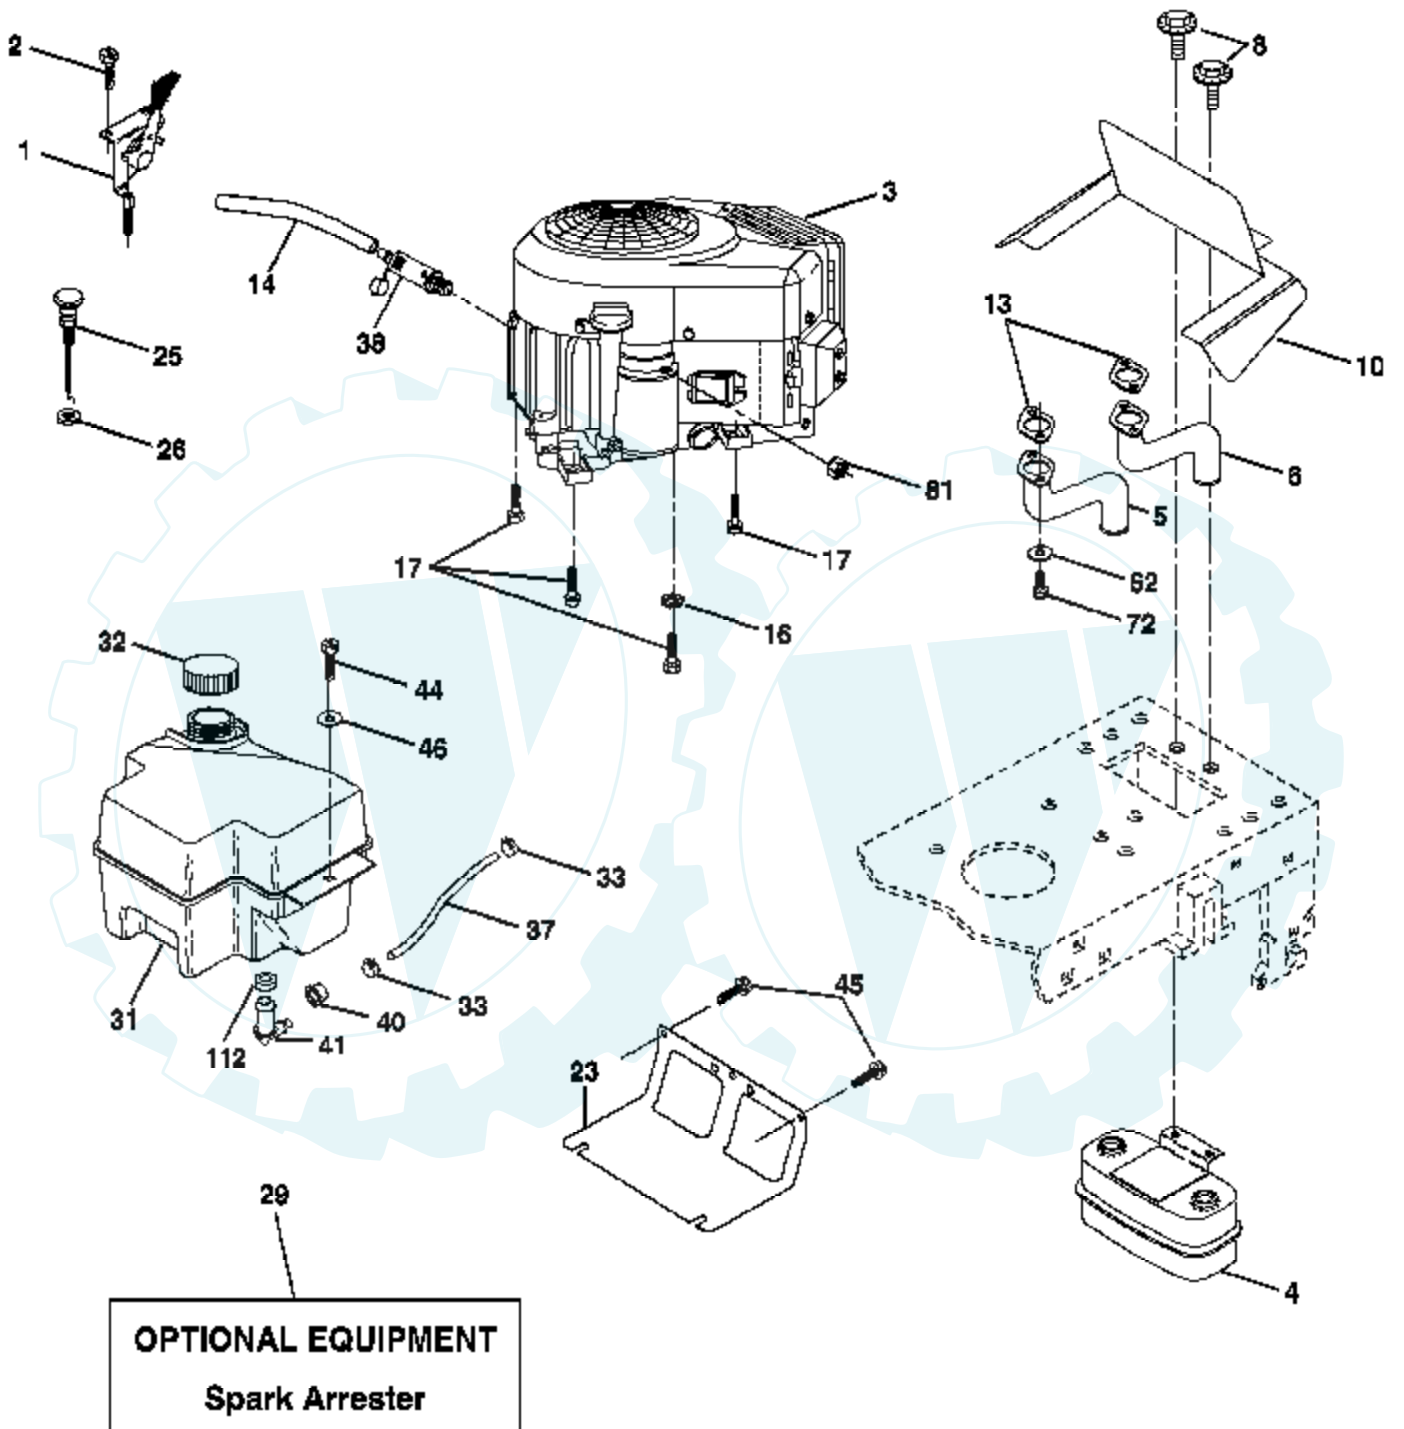

Ref #	Part Number	Qty	Description
1	170771		Control, Throttle
2	17720408		Screw Hex Thd Cut 1/4-20 x 1/2
3			Engine Briggs Model 407777 (Order Parts from Engine Mfg.)
4	149723		Muffler, Asm. Twin Lo-Tone
5	160589		Pipe Exhaust Intek 20 RH
6	159955		Pipe Exhaust Intek 20 LH
8	171877		Bolt 5/16-18 UNC x 3/4 w/Sems
10	162797		Shield Browing B&S Intek II
13	165391		Muffler Gasket
14	148456		Tube Drain Oil Easy
16	11050600		Washer, Lock Ext tooth 3/8
17	17060624		Screw 3/8-16 x 1-1/2
23	169837		Shield, Browning/Debris Guard
25	145996		Control Choke
26	73920600		Nut Keps 3/8-24 UNF
29	137180		Arrester, Spark
31	180645		Tank, Fuel
32	140527		Cap Gauge, Fuel
33	123487X		Clamp, Hose Blk
37	137040		Line, Fuel 7.5
38	148315		Plug Drain Oil Easy
40	124028X		Bushing Snap Nyl Blk Fuel Line
41	139277		Stem Tank Fuel
44	17670412		Screw Hex Wsh Thdrol 1/4-20 x 3/4
45	17000612		Screw Hex Wsh Thdrol 3/8-16 x 3/4
46	19091416		Washer 9/32 x 7/8 x 16 Ga.
62	10040500		Washer Lock Hvy Hlcl Spr 5/16
72	71070512		Screw Hex Hd Cap 5/16-18 x 3/4
81	73510400		Nut Keps Hex 1/4-20 Unc
112	3645J		Bushing