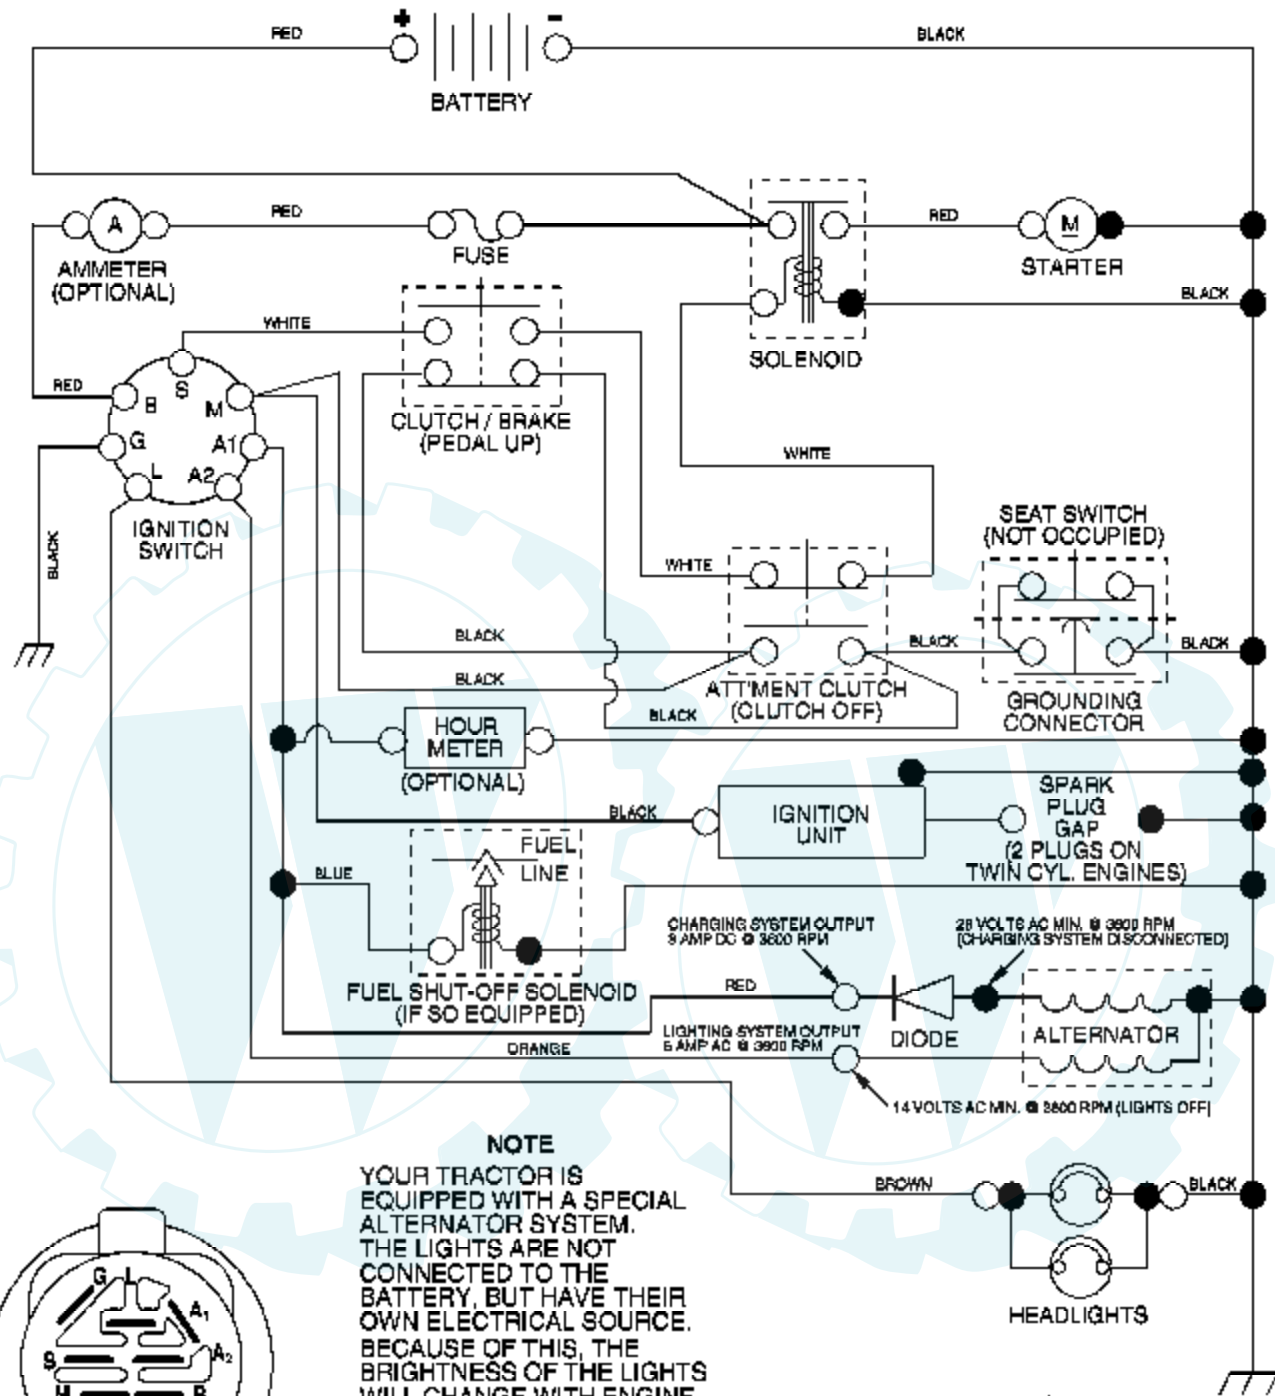

Ref #	Part Number	Qty	Description
1	170771		Control, Throttle
2	17720408		Screw Hex Thd Cut 1/4-20 x 1/2
3			Engine Briggs Model 407777 (Order Parts from Engine Mfg.)
4	149723		Muffler, Asm. Twin Lo-Tone
5	160589		Pipe Exhaust Intek 20 RH
6	159955		Pipe Exhaust Intek 20 LH
8	171877		Bolt 5/16-18 UNC x 3/4 w/Sems
10	162797		Shield Browing B&S Intek II
13	165391		Muffler Gasket
14	148456		Tube Drain Oil Easy
16	11050600		Washer, Lock Ext tooth 3/8
17	17060624		Screw 3/8-16 x 1-1/2
23	169837		Shield, Browning/Debris Guard
25	145996		Control Choke
26	73920600		Nut Keps 3/8-24 UNF
29	137180		Arrester, Spark
31	180645		Tank, Fuel
32	140527		Cap Gauge, Fuel
33	123487X		Clamp, Hose Blk
37	137040		Line, Fuel 7.5
38	148315		Plug Drain Oil Easy
40	124028X		Bushing Snap Nyl Blk Fuel Line
41	139277		Stem Tank Fuel
44	17670412		Screw Hex Wsh Thdrol 1/4-20 x 3/4
45	17000612		Screw Hex Wsh Thdrol 3/8-16 x 3/4
46	19091416		Washer 9/32 x 7/8 x 16 Ga.
62	10040500		Washer Lock Hvy Hlcl Spr 5/16
72	71070512		Screw Hex Hd Cap 5/16-18 x 3/4
81	73510400		Nut Keps Hex 1/4-20 Unc
112	3645J		Bushing

Ref #	Part Number	Qty	Description
1	159460		Wire Asm Inner/Sprg W/plunger LT
2	159471		Shaft Asm Lift RH w/Inf
3	105767X		Pin Groove 1 500 Zinc
4	12000002		E Ring #5133-62
5	19211621		Washer 21/32 X 1 X 21 Ga
6	120183X		Bearing Nylon Blk 629 Id
7	125631X		Grip Handle
8	170770		Button Plunger
11	139865		Link Lift LH Fixed Length
12	139866		Link Lift RH Fixed Length
13	4939M		Retainer Spring
15	173288		Link Front
16	73350800		Nut Jam Hex 1/2-13 Unc
17	175689		Trunnion
18	73800800		Nut Lock W/Wsh 1/2-13 Unc
19	139868		Arm Suspension Rear
20	163552		Retainer Spring
31	169865		Bearing Pvt Lift
32	73540600		Nut Crownlock 3/8 - 24
36	155097		Pointer Height Indicator
37	123935X		Plug Hole Blk 1.485/1.515 Dia.
38	17060516		Screw 5/16-18 x 1
40	19112410		Washer 11/32 x 1-1/2 10 Ga.
41	155098		Indicator Height STLT