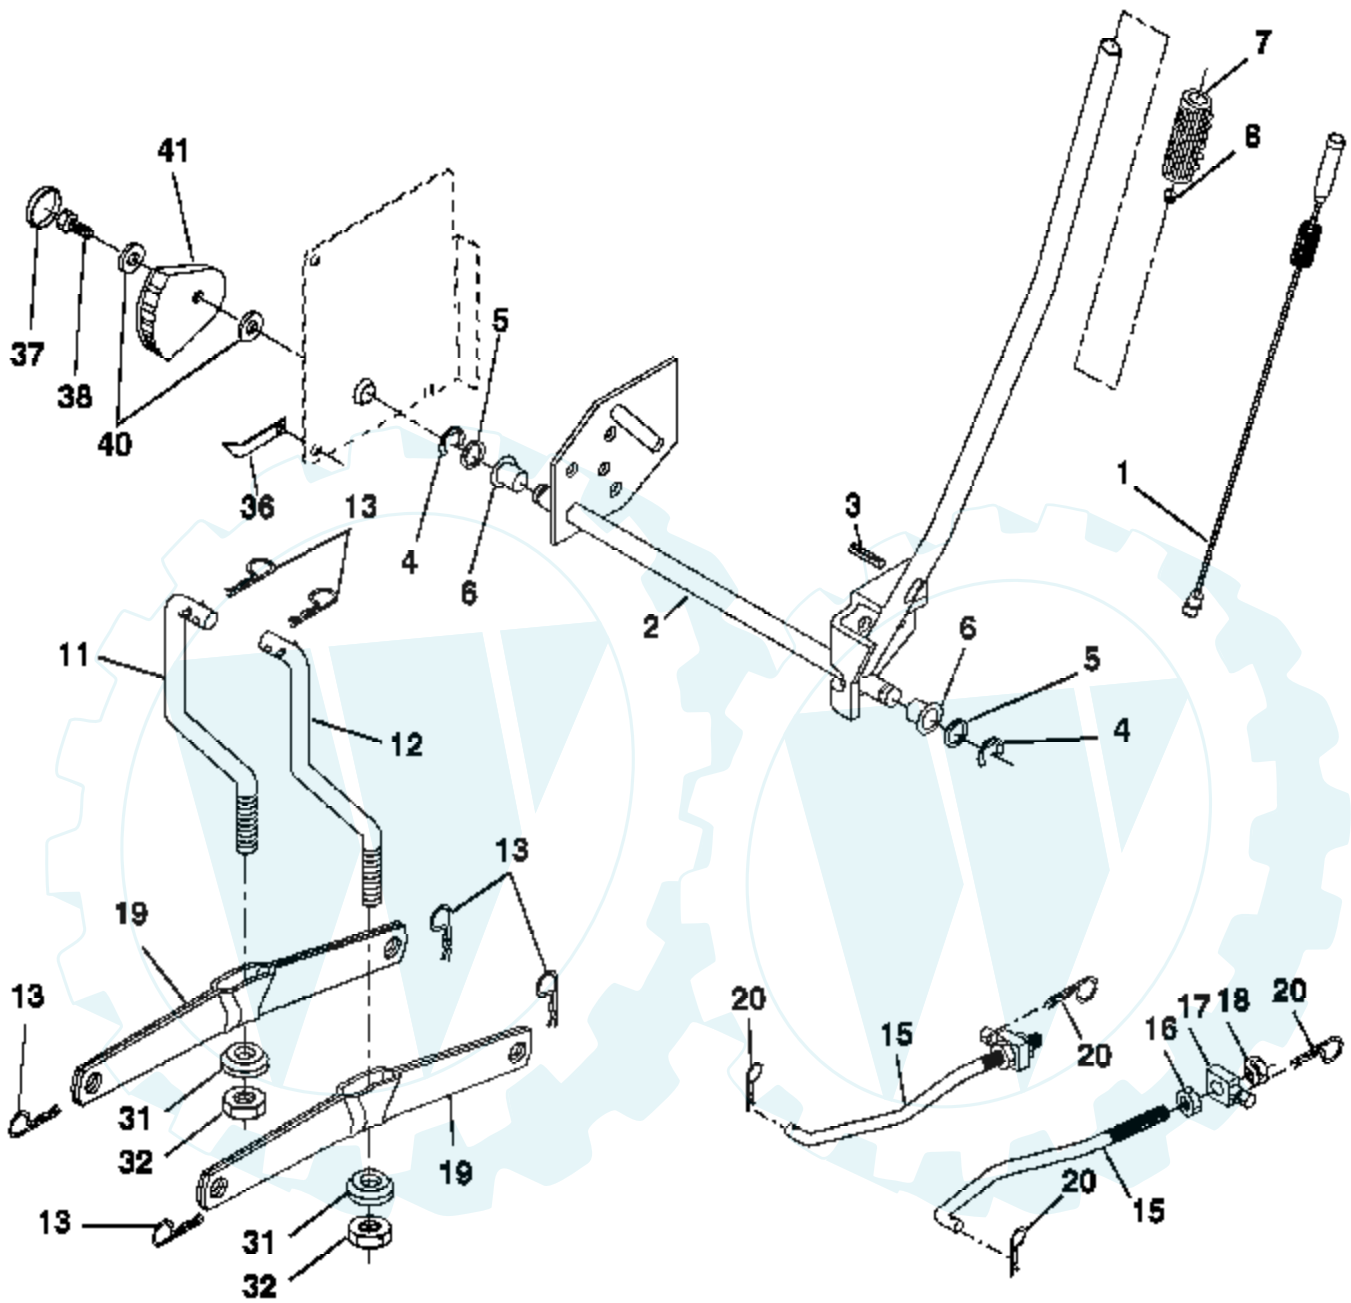

Ref #	Part Number	Qty	Description
1	159460		Wire Asm Inner/Sprg W/plunger LT
2	159471		Shaft Asm Lift RH w/Inf
3	105767X		Pin Groove 1 500 Zinc
4	12000002		E Ring #5133-62
5	19211621		Washer 21/32 X 1 X 21 Ga
6	120183X		Bearing Nylon Blk 629 Id
7	125631X		Grip Handle
8	170770		Button Plunger
11	139865		Link Lift LH Fixed Length
12	139866		Link Lift RH Fixed Length
13	4939M		Retainer Spring
15	173288		Link Front
16	73350800		Nut Jam Hex 1/2-13 Unc
17	175689		Trunnion
18	73800800		Nut Lock W/Wsh 1/2-13 Unc
19	139868		Arm Suspension Rear
20	163552		Retainer Spring
31	169865		Bearing Pvt Lift
32	73540600		Nut Crownlock 3/8 - 24
36	155097		Pointer Height Indicator
37	123935X		Plug Hole Blk 1.485/1.515 Dia.
38	17060516		Screw 5/16-18 x 1
40	19112410		Washer 11/32 x 1-1/2 10 Ga.
41	155098		Indicator Height STLT