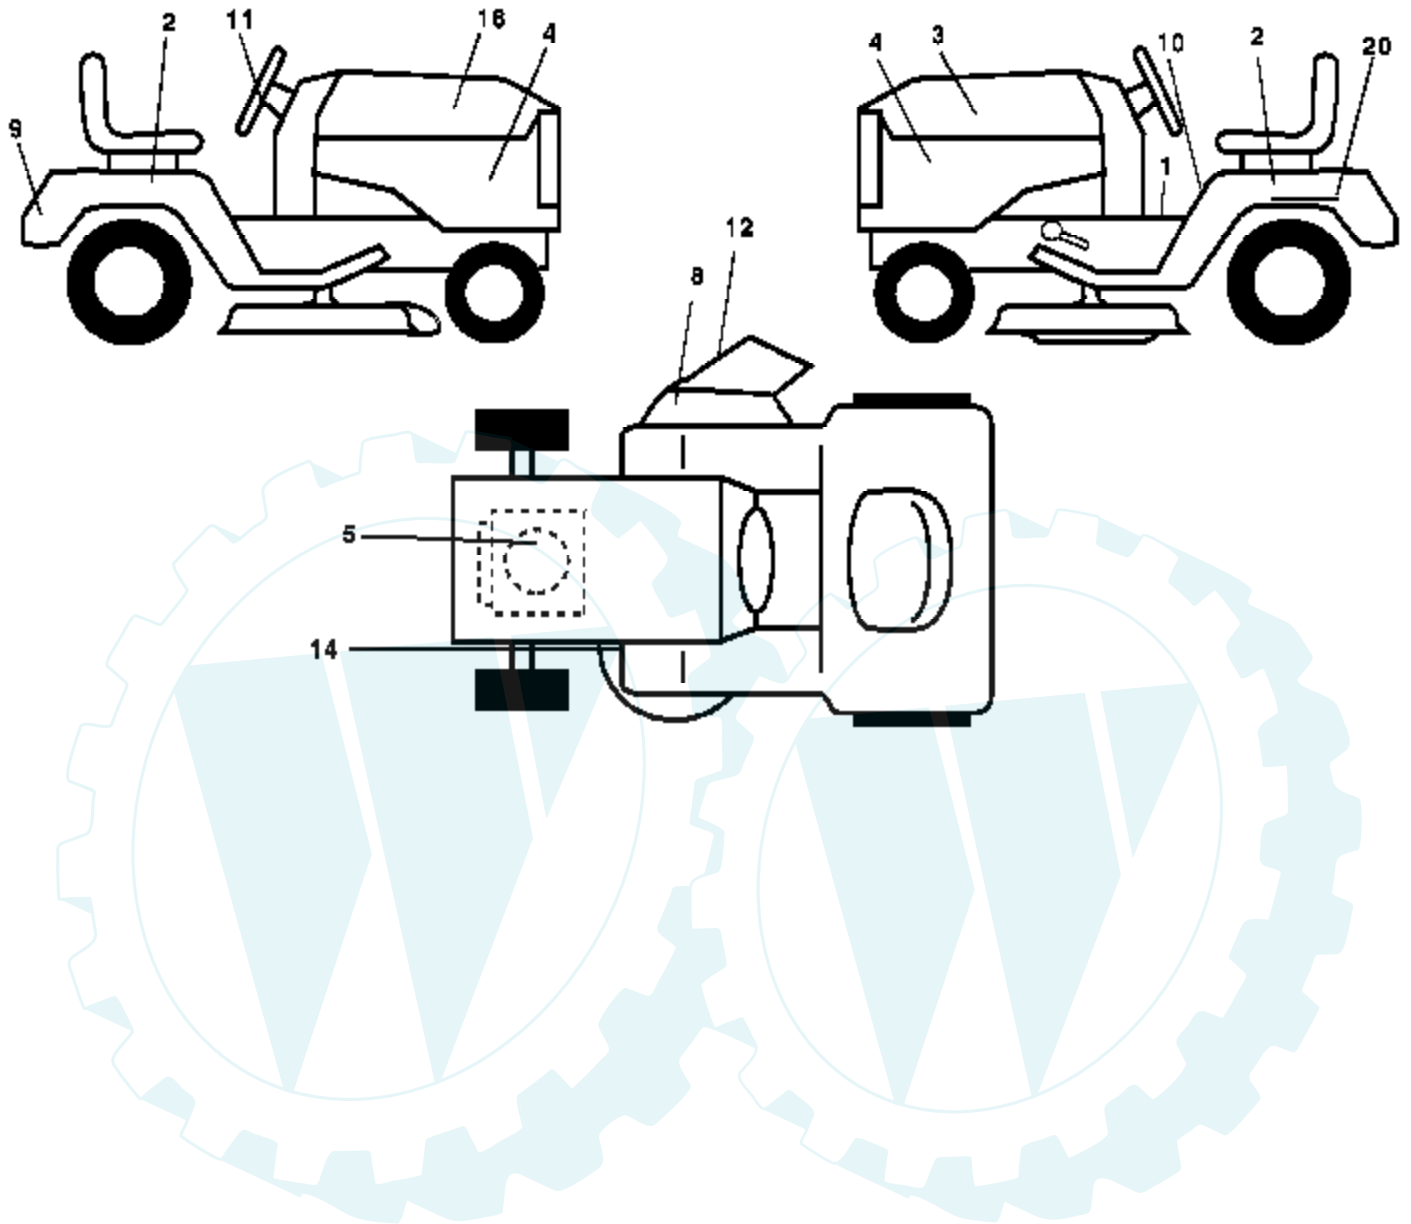

Ref #	Part Number	Qty	Description
1	157032		Decal Oper
2	176303		Decal Fender Auto
3	176308		Decal Hood LH
4	177020		Decal Side Panel Logo
5	180710		Decal HP Engine
8	179128		Decal Deck "B" 42"
9	172740		Decal Fender Logo
10	157140		Decal Fender Danger E/F
11	172743		Decal Ins Strg W/rl
12	170563		Decal Mower Warn Keep Hand Away
14	160396		Decal V-Belt Schematic
16	176307		Decal Hood Rh
20	145005		Decal Bat Dan/Psn
	169210		Decal By Pass Lt Hydro
	179768X428		Pad Footrest LH
	179769X428		Pad Footrest RH
	138311		Decal Handle Lft Height Adjust
	173587		Decal Fend Reflector Rh
	173589		Decal Fend Reflector Lh
	183255		Manual Owner's (English)
	183256		Manual Owner's (French)