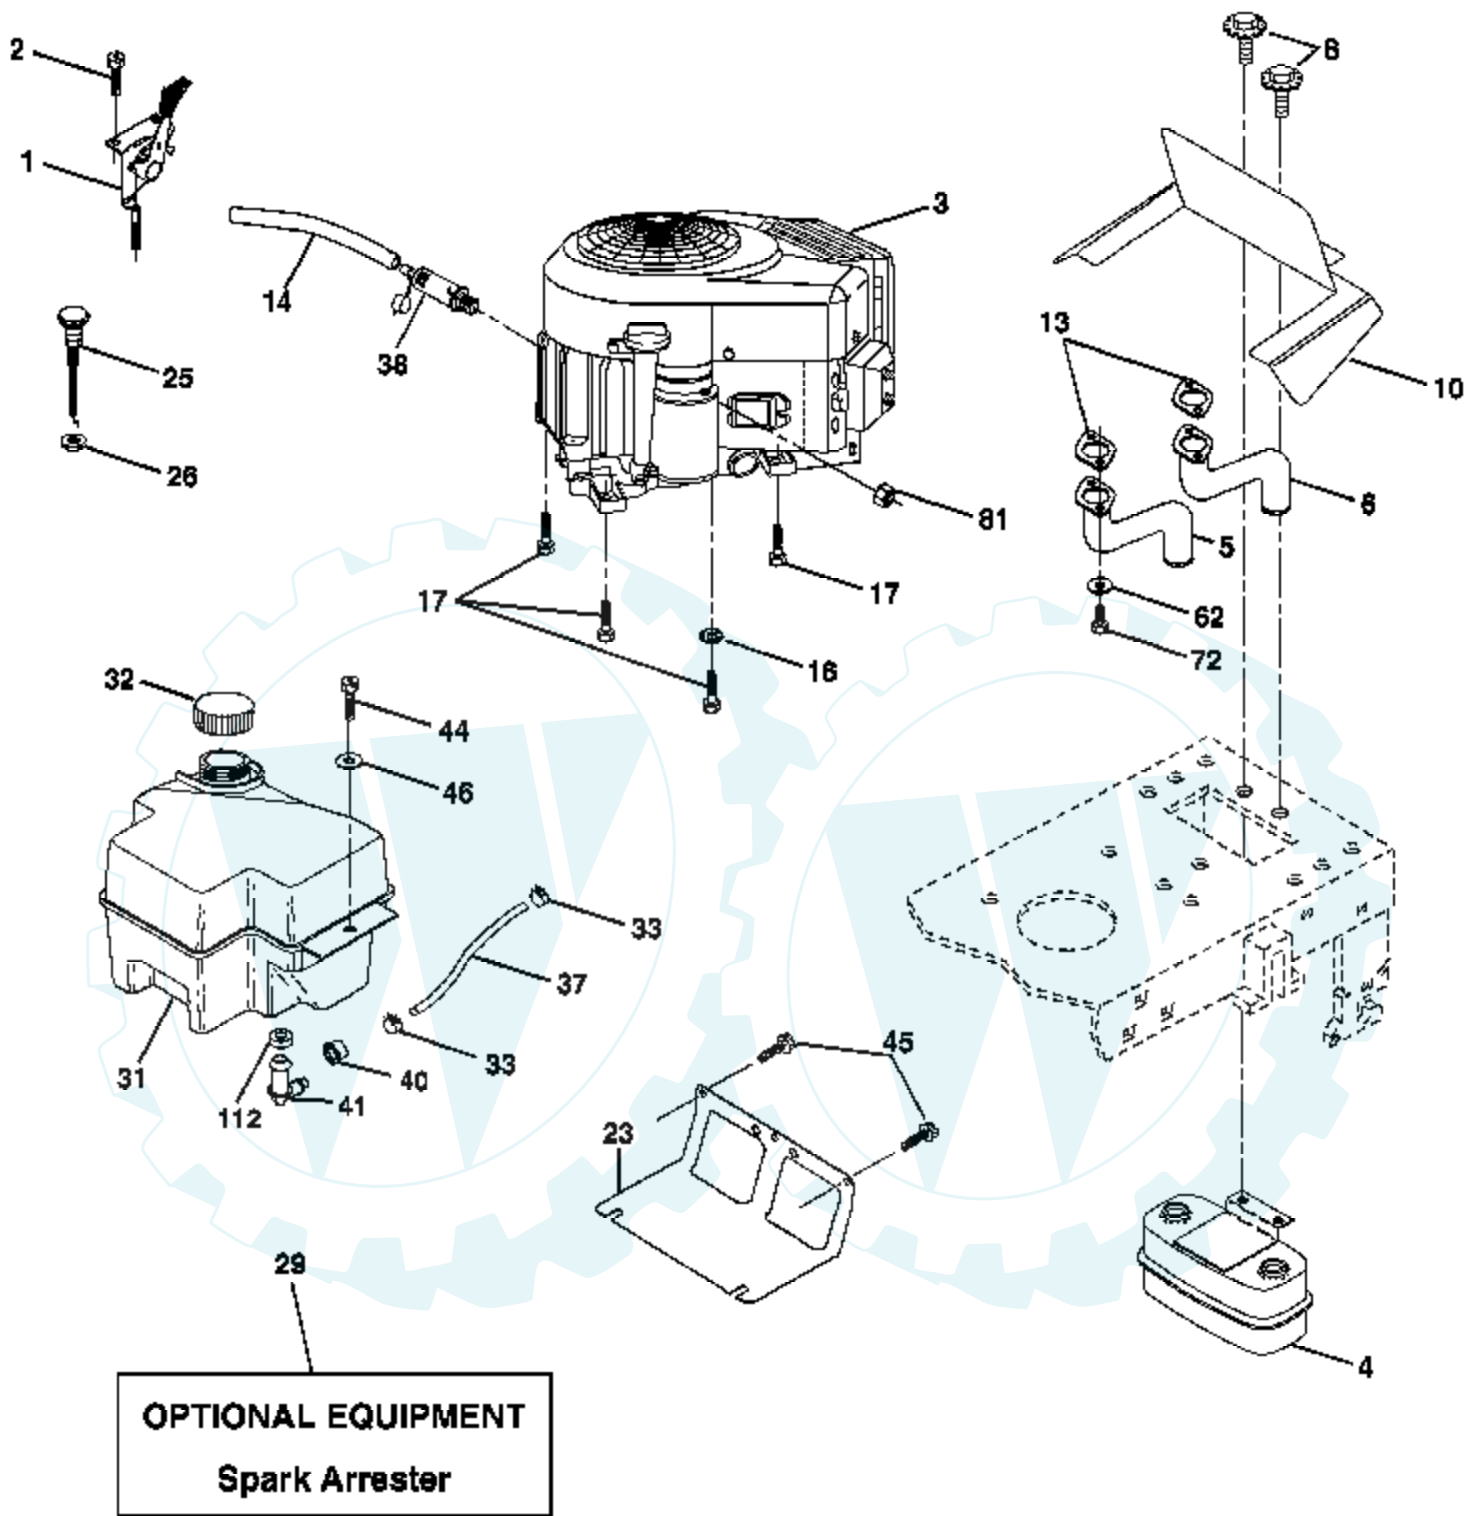

Ref #	Part Number	Qty	Description
1	170771		Control, Throttle
2	17720408		Screw Hex Thd Cut 1/4-20 x 1/2
3			Engine Briggs Model 407777 (Order Parts from Engine Mfg.)
4	149723		Muffler, Asm. Twin Lo-Tone
5	160589		Pipe Exhaust Intek 20 RH
6	159955		Pipe Exhaust Intek 20 LH
8	171877		Bolt 5/16-18 UNC x 3/4 w/Sems
10	162797		Shield Browing B&S Intek II
13	165391		Muffler Gasket
14	148456		Tube Drain Oil Easy
16	11050600		Washer, Lock Ext tooth 3/8
17	17060624		Screw 3/8-16 x 1-1/2
23	169837		Shield, Browning/Debris Guard
25	145996		Control Choke
26	73920600		Nut Keps 3/8-24 UNF
29	137180		Arrester, Spark
31	180645		Tank, Fuel
32	140527		Cap Gauge, Fuel
33	123487X		Clamp, Hose Blk
37	137040		Line, Fuel 7.5
38	148315		Plug Drain Oil Easy
40	124028X		Bushing Snap Nyl Blk Fuel Line
41	139277		Stem Tank Fuel
44	17670412		Screw Hex Wsh Thdrol 1/4-20 x 3/4
45	17000612		Screw Hex Wsh Thdrol 3/8-16 x 3/4
46	19091416		Washer 9/32 x 7/8 x 16 Ga.
62	10040500		Washer Lock Hvy Hlcl Spr 5/16
72	71070512		Screw Hex Hd Cap 5/16-18 x 3/4
81	73510400		Nut Keps Hex 1/4-20 Unc
112	3645J		Bushing