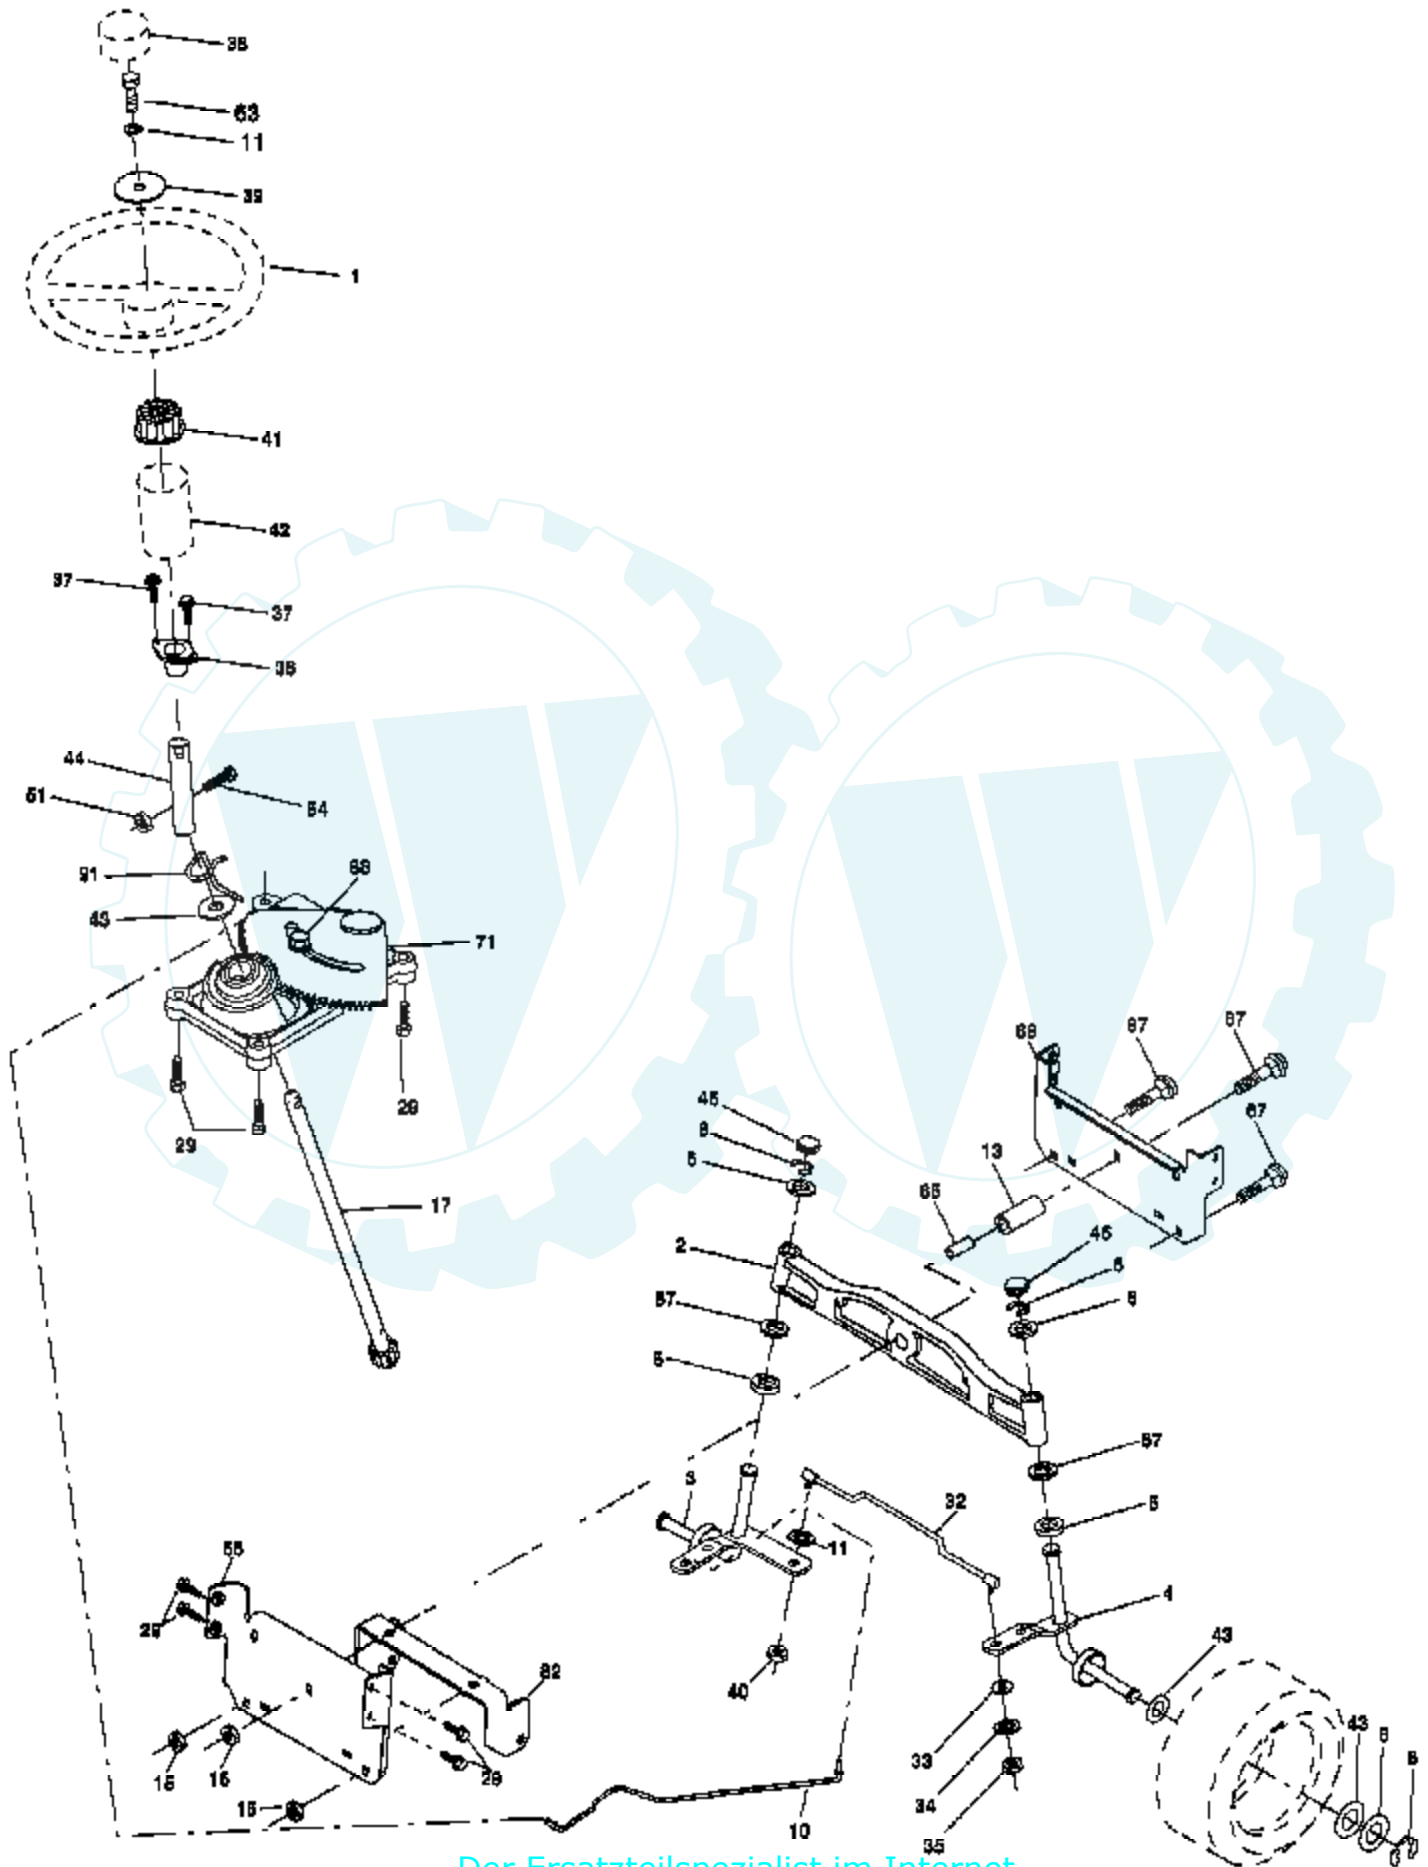

Ref #	Part Number	Qty	Description
1	159460		Wire Asm Inner/Sprg W/plunger LT
2	159471		Shaft Asm Lift RH w/Inf
3	105767X		Pin Groove 1 500 Zinc
4	12000002		E Ring #5133-62
5	19211621		Washer 21/32 X 1 X 21 Ga
6	120183X		Bearing Nylon Blk 629 Id
7	125631X		Grip Handle
8	170770		Button Plunger
11	139865		Link Lift LH Fixed Length
12	139866		Link Lift RH Fixed Length
13	4939M		Retainer Spring
15	173288		Link Front
16	73350800		Nut Jam Hex 1/2-13 Unc
17	175689		Trunnion
18	73800800		Nut Lock W/Wsh 1/2-13 Unc
19	139868		Arm Suspension Rear
20	163552		Retainer Spring
31	169865		Bearing Pvt Lift
32	73540600		Nut Crownlock 3/8 - 24
36	155097		Pointer Height Indicator
37	123935X		Plug Hole Blk 1.485/1.515 Dia.
38	17060516		Screw 5/16-18 x 1
40	19112410		Washer 11/32 x 1-1/2 10 Ga.
41	155098		Indicator Height STLT

IGNITION SWITCH

POSITION	CIRCUIT	"MAKE"
OFF	M+G+A1	NONE
RUN/LIGHT	B+A1	A2+L
RUN	B+A1	NONE
START	B + S + A1	NONE

WIRING INSULATED CLIPS

NOTE: IF WIRING INSULATED CLIPS WERE REMOVED FOR SERVICING OF UNIT, THEY SHOULD BE REPLACED TO PROPERLY SECURE YOUR WIRING.

Der Ersatzteilspezialist im Internet.

Ref #	Part Number	Qty	Description
1	171683		Seat
2	140551		Bracket Pivot Seat 8 720
3	71110616		Bolt Fin Hex 3/8-16unc X 1
4	19131610		Washer 13/32 X 1 X 10 Ga
5	145006		Clip Push-In
6	73800600		Nut Hex w/Ins. 3/8-16 Unc
7	124181X		Spring Seat Cprsn 2 250 Blk Zi
8	17000616		Screw 3/8-16 x 1.5 Smgml
9	19131614		Washer 13/32 X 1 X 14 Ga.
10	174894		Pan Seat
11	166369		Knob Seat
12	121246X		Bracket Mounting Switch
13	121248X		Bushing Snap Blk Nyl 50 Id
14	72050412		Bolt Rdhd Sqnk 1/4-20x1-1/2
15	134300		Spacer Split 28x 88
16	121250X		Spring Cprsn
17	123976X		Nut Lock 1/4 Lge Flg Gr 5 Zinc
21	171852		Bolt Shoulder 5/16-18 Unc
22	73800500		Nut Hex Lock W/Ins 5/16-18
24	19171912		Washer 17/32 X 1-3/16 X 12 Ga.
25	127018X		Bolt Shoulder 5/16-18 X 62