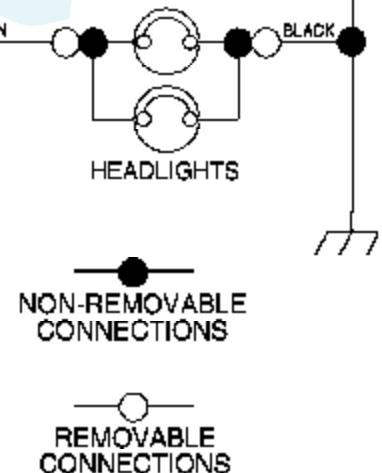

NOTE

YOUR TRACTOR IS EQUIPPED WITH A SPECIAL ALTERNATOR SYSTEM. THE LIGHTS ARE NOT CONNECTED TO THE BATTERY, BUT HAVE THEIR OWN ELECTRICAL SOURCE. BECAUSE OF THIS, THE BRIGHTNESS OF THE LIGHTS WILL CHANGE WITH ENGINE SPEED. AT IDLE THE LIGHTS WILL DIM. AS THE ENGINE IS SPEEDED UP, THE LIGHTS WILL BECOME THEIR BRIGHTEST.

POSITION	CIRCUIT	"MAKE"
OFF	M+G+A1	NONE
RUN/LIGHT	B+A1	A2+L
RUN	B+A1	NONE
START	B + S + A1	NONE

WIRING INSULATED CLIPS

NOTE: IF WIRING INSULATED CLIPS WERE REMOVED FOR SERVICING OF UNIT, THEY SHOULD BE REPLACED TO PROPERLY SECURE YOUR WIRING.

Der Ersatzteilspezialist im Internet.