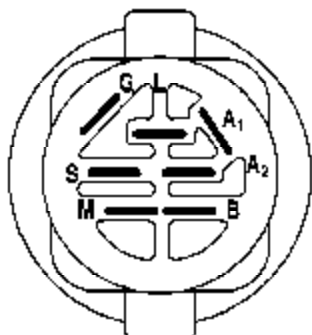

IGNITION SWITCH

POSITION	CIRCUIT	"MAKE"
OFF	M+G+A1	NONE
RUN/LIGHT	B+A1	A2+L
RUN	B+A1	NONE
START	B + S + A1	NONE

WIRING INSULATED CLIPS

NOTE: IF WIRING INSULATED CLIPS WERE REMOVED FOR SERVICING OF UNIT, THEY SHOULD BE REPLACED TO PROPERLY SECURE YOUR WIRING.

Der Ersatzteilspezialist im Internet.