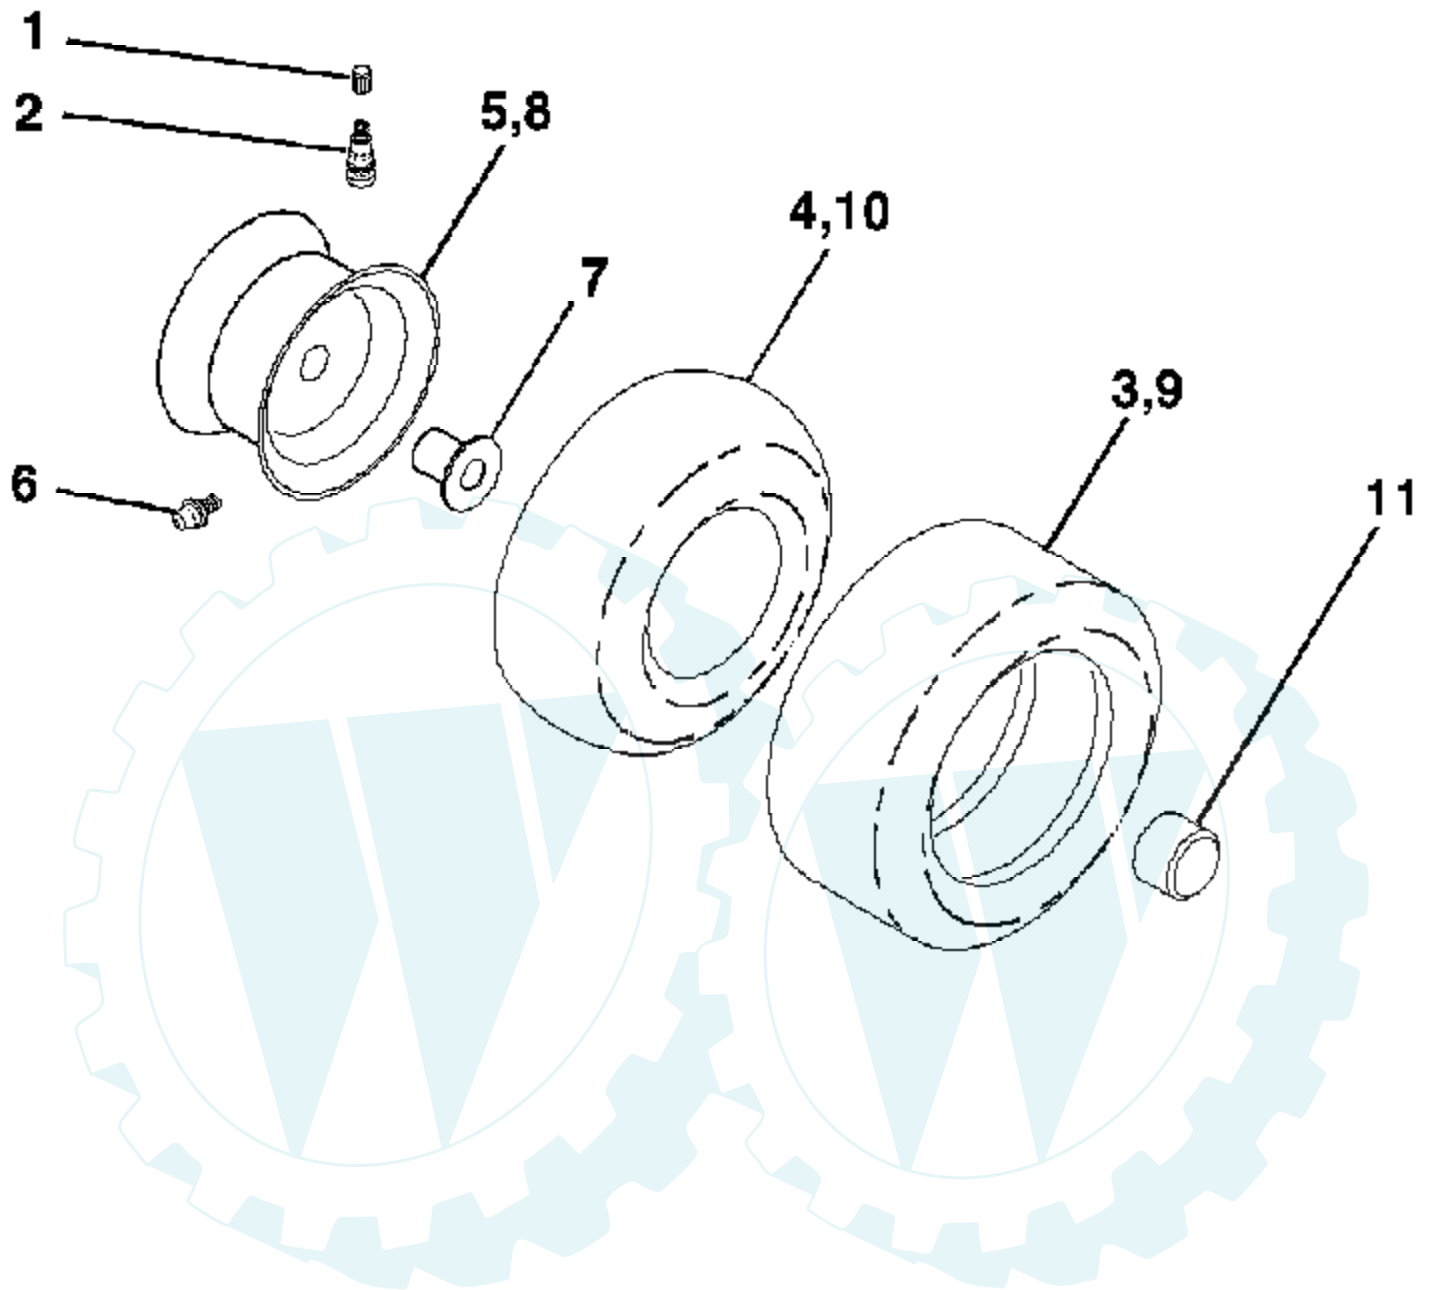

Ref #	Part Number	Qty	Description
1	59192		Cap Valve Tire
2	65139		Stem Valve
3	170455		Tire F T 15 X 6 0 - 6 Service
4	59904		Tube Front (Service Item Only)
5	106732X421		Rim Asm 6" front Service
6	278H		Fitting Grease (Front Wheel Only)
7	9040H		Bearing Flange (Front Wheel Only)
8	106108X421		Rim Asm 8" rear Service
9	170456		Tire R T 20 x 10-8 Service
10	7152J		Tube Rear (Service Item Only)
11	104757X421		Cap Axle Blk 1 50 X 1 00
	144334		Sealant, Tire (10 oz. Tube)