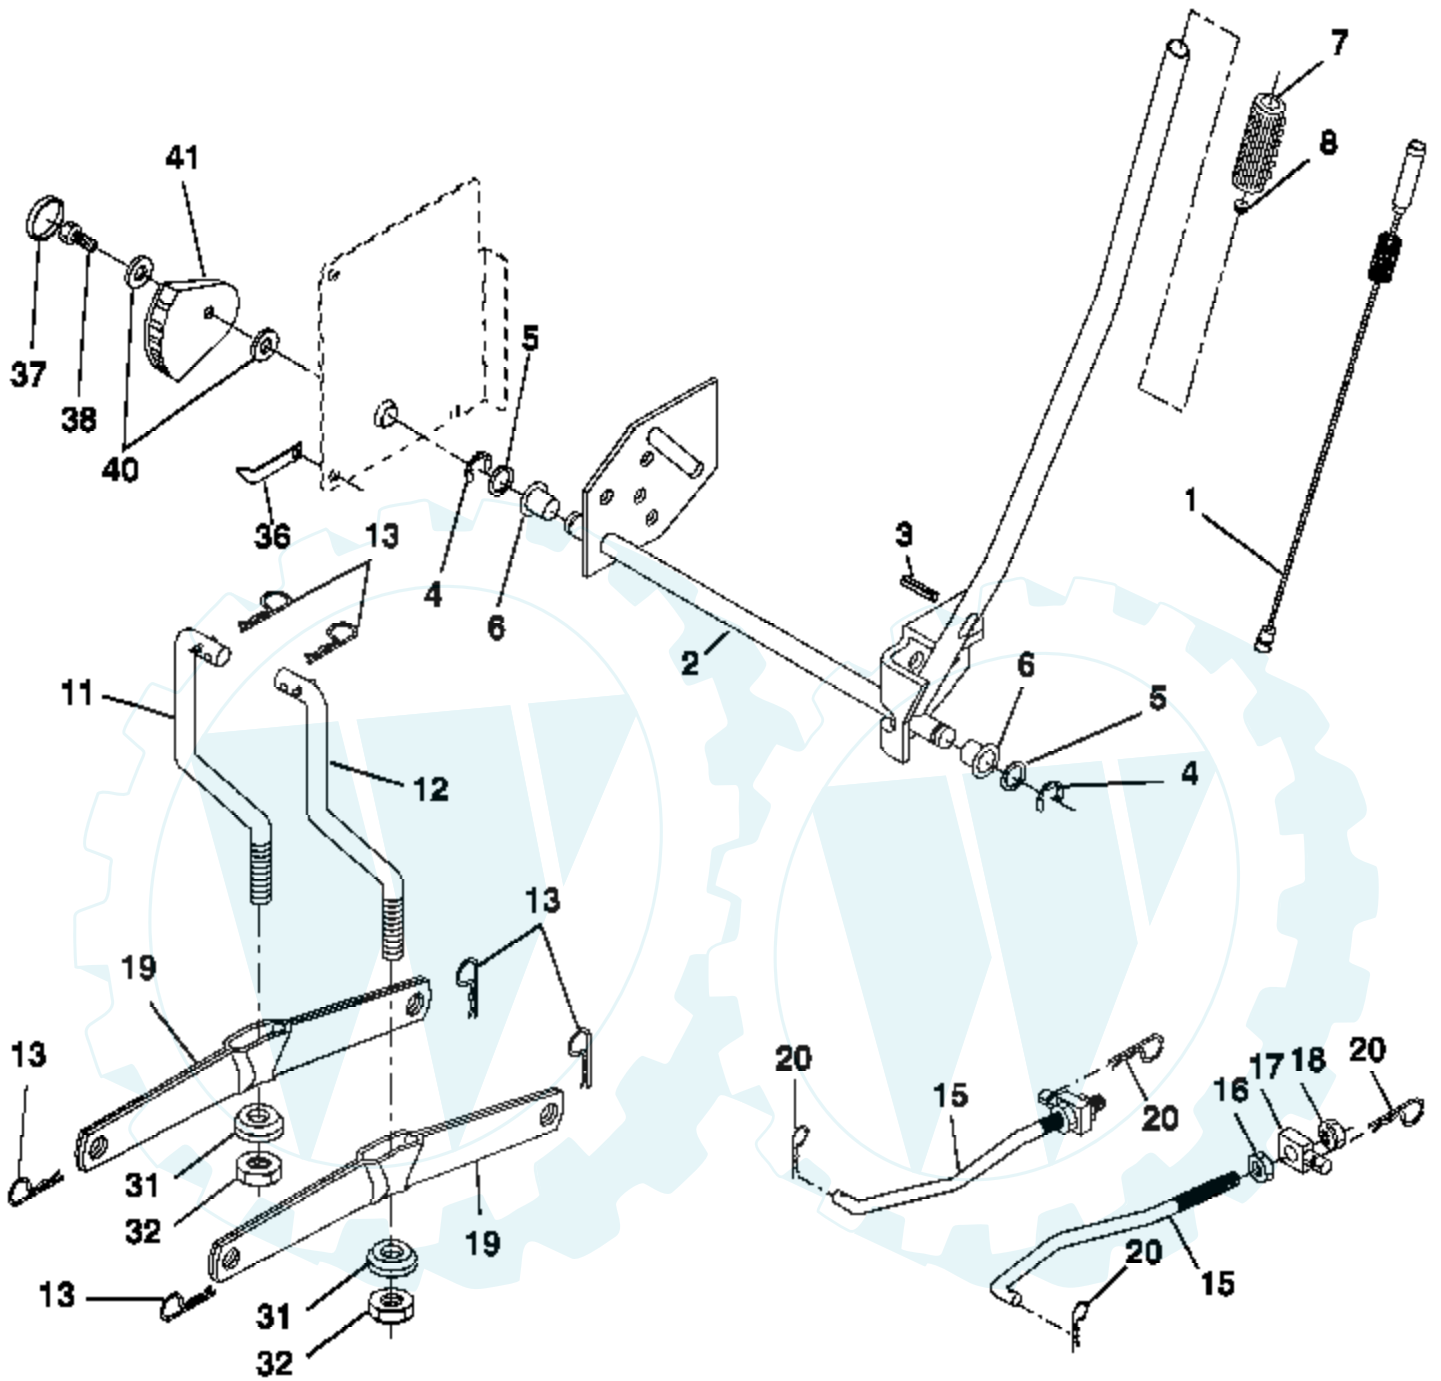

Ref #	Part Number	Qty	Description
96	4497H		Retainer Spring 1" Zinc/Cad
116	72140608		Bolt RDHD SQNK 3/8-16 UNC x 1
120	73900600		Nut Lock Flg 3/8-16 Unc
150	175456		Spacer Retainer
151	19133210		Washer 13/32 x 2 x 10 Ga.
156	166002		Washer Srrted 5/16 ID x 1.125
158	165589		Bracket Shift Mount
159	165494		Hub Tapered Flange Shift Lt
161	72140406		Bolt Rdhd Sqnk 1/4-20 x 3/4 Gr 5
162	73680400		Nut Crownlock 1/4-20 Unc
163	74780416		Bolt Hex Fin 1/4-20 Unc x 1 Gr 5
164	19091010		Washer 5/8 x .281 x 10 Ga
165	165623		Bracket Pivot Lever
166	166880		Screw 5/16-18 x 5/8
168	165492		Bolt Shoulder 5/16-18 x .561
169	165580		Plate Fastening Lt
197	169613		Nyliner Snap-In 5/8" ID
198	169593		Washer Nyl 7/8 ID x .105
199	169612		Bolt Shoulder 5/16-18 Unc
200	72140508		Bolt Rdhd Sqnk 5/16-18 Unc x 1
202	72110614		Bolt Carr Sh 3/8-16 x 1-3/4 Gr 5
212	145212		Nut Hex flange Lock
250	17060612		Screw Thdrol. 3/8-16 x .75

Ref #	Part Number	Qty	Description
1	159460		Wire Asm Inner/Sprg W/plunger LT
2	159471		Shaft Asm Lift RH w/Inf
3	105767X		Pin Groove 1 500 Zinc
4	12000002		E Ring #5133-62
5	19211621		Washer 21/32 X 1 X 21 Ga
6	120183X		Bearing Nylon Blk 629 Id
7	125631X		Grip Handle
8	170770		Button Plunger
11	139865		Link Lift LH Fixed Length
12	139866		Link Lift RH Fixed Length
13	4939M		Retainer Spring
15	173288		Link Front
16	73350800		Nut Jam Hex 1/2-13 Unc
17	175689		Trunnion
18	73800800		Nut Lock W/Wsh 1/2-13 Unc
19	139868		Arm Suspension Rear
20	163552		Retainer Spring
31	169865		Bearing Pvt Lift
32	73540600		Nut Crownlock 3/8 - 24
36	155097		Pointer Height Indicator
37	123935X		Plug Hole Blk 1.485/1.515 Dia.
38	17060516		Screw 5/16-18 x 1
40	19112410		Washer 11/32 x 1-1/2 10 Ga.
41	155098		Indicator Height STLT