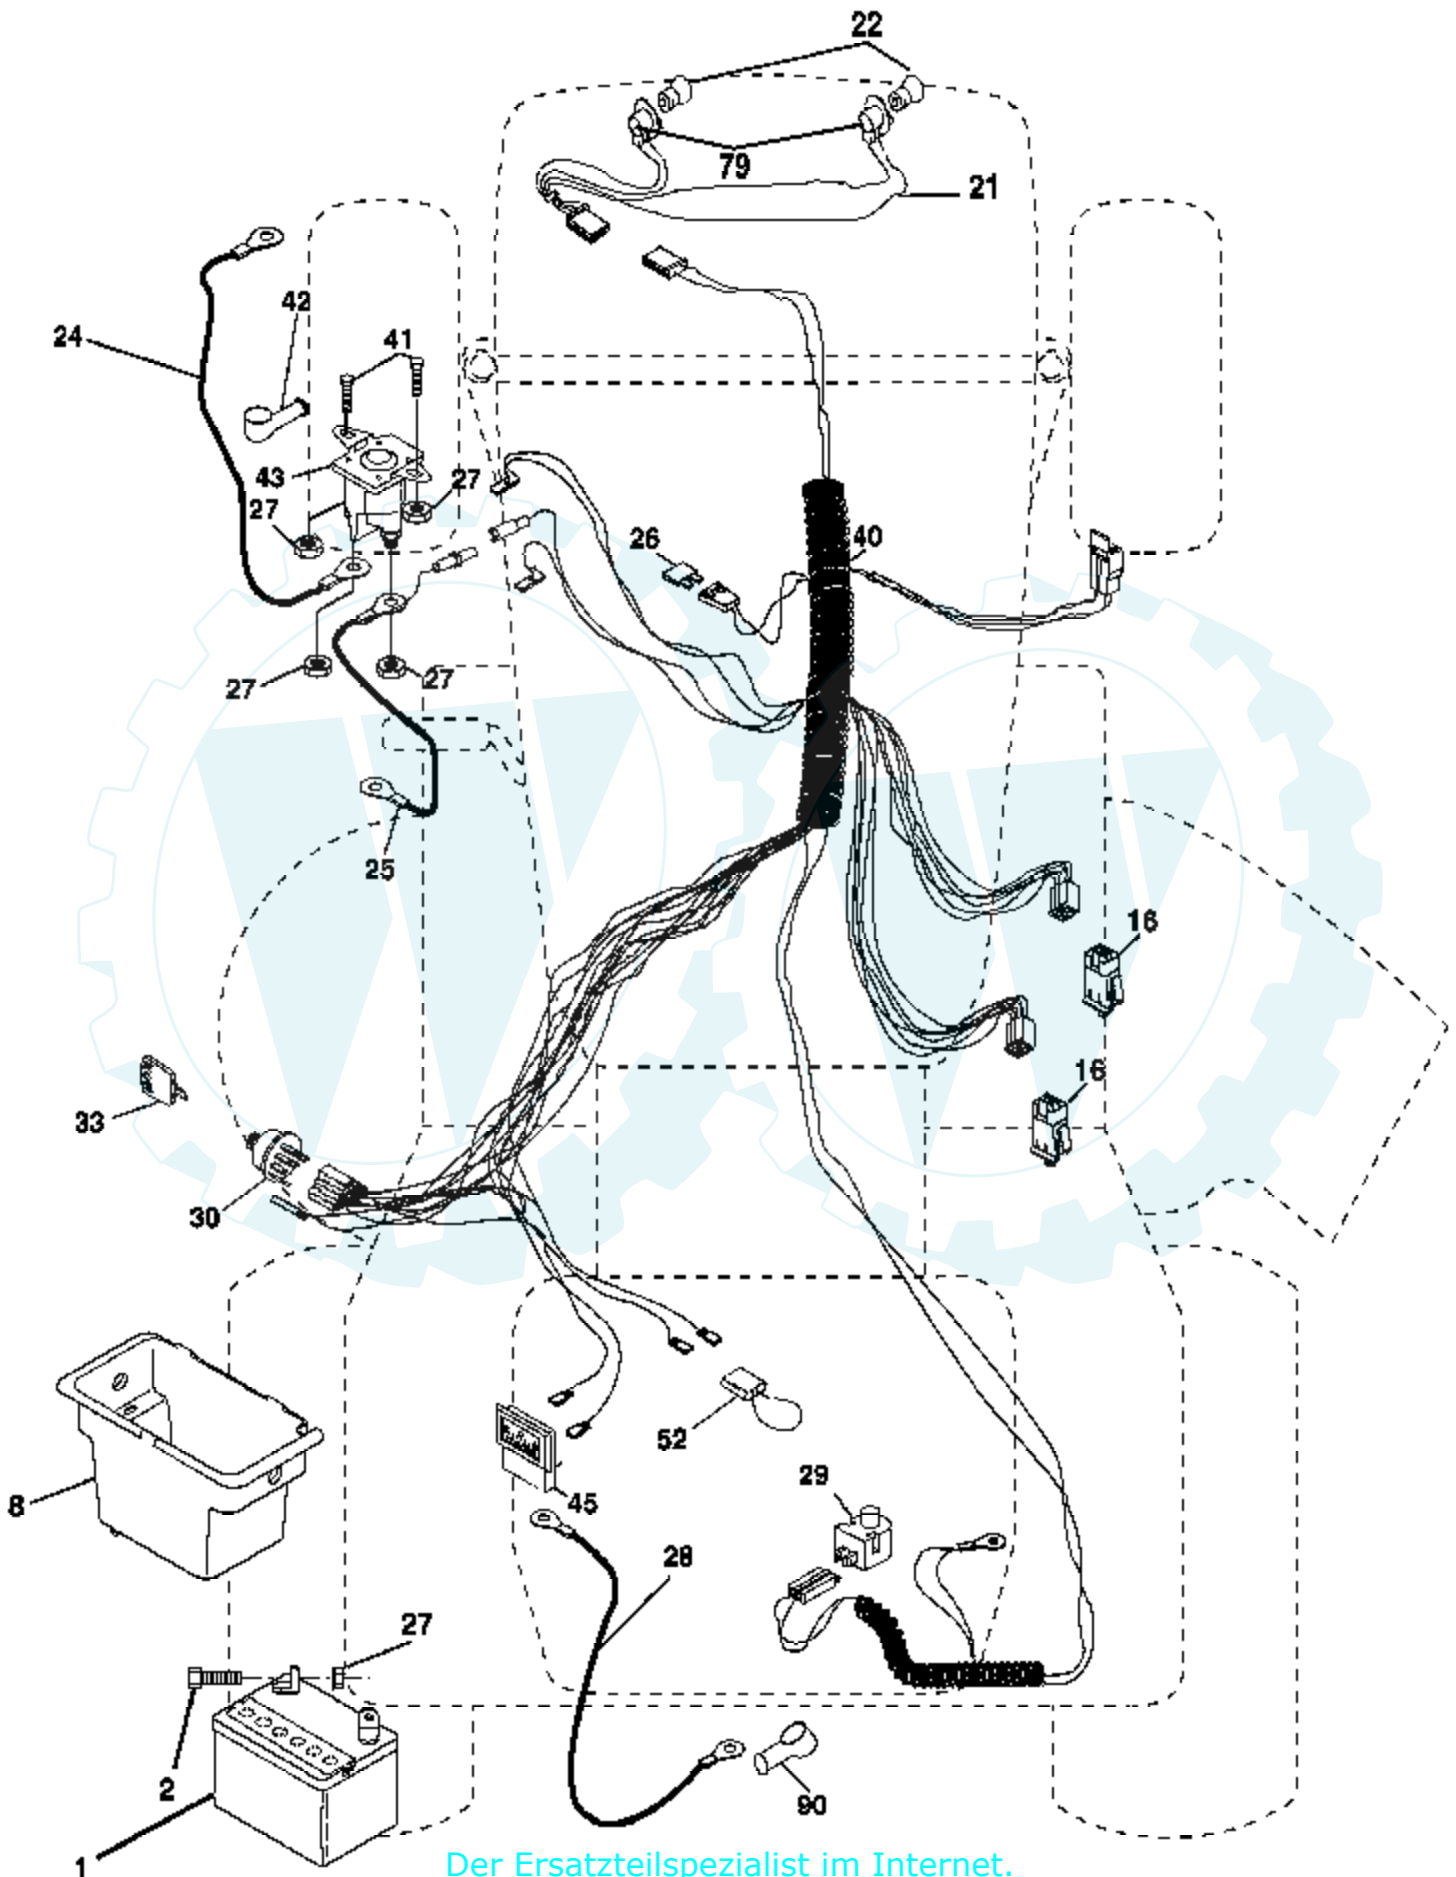

Ref #	Part Number	Qty	Description
1	157032		Decal Oper
2	176303		Decal Fender Auto
3	176308		Decal Hood LH
4	177020		Decal Side Panel Logo
5	180710		Decal HP Engine
8	179128		Decal Deck "B" 42"
9	172740		Decal Fender Logo
10	157140		Decal Fender Danger E/F
11	172743		Decal Ins Strg Whl
12	170563		Decal Mower Warn Keep Hand Away
14	160396		Decal V-Belt Schematic
16	176307		Decal Hood Rh
20	145005		Decal Bat Dan/Psn
	169210		Decal By Pass Lt Hydro
	179768X428		Pad Footrest LH
	179769X428		Pad Footrest RH
	138311		Decal Handle Lft Height Adjust
	173587		Decal Fend Reflector Rh
	173589		Decal Fend Reflector Lh
	182770		Manual Owner's (English)
	182771		Manual Owner's (French)

Ref #	Part Number	Qty	Description
96	4497H		Retainer Spring 1" Zinc/Cad
116	72140608		Bolt RDHD SQNK 3/8-16 UNC x 1
120	73900600		Nut Lock Flg 3/8-16 Unc
150	175456		Spacer Retainer
151	19133210		Washer 13/32 x 2 x 10 Ga.
156	166002		Washer Srrted 5/16 ID x 1.125
158	165589		Bracket Shift Mount
159	165494		Hub Tapered Flange Shift Lt
161	72140406		Bolt Rdhd Sqnk 1/4-20 x 3/4 Gr 5
162	73680400		Nut Crownlock 1/4-20 Unc
163	74780416		Bolt Hex Fin 1/4-20 Unc x 1 Gr 5
164	19091010		Washer 5/8 x .281 x 10 Ga
165	165623		Bracket Pivot Lever
166	166880		Screw 5/16-18 x 5/8
168	165492		Bolt Shoulder 5/16-18 x .561
169	165580		Plate Fastening Lt
197	169613		Nyliner Snap-In 5/8" ID
198	169593		Washer Nyl 7/8 ID x .105
199	169612		Bolt Shoulder 5/16-18 Unc
200	72140508		Bolt Rdhd Sqnk 5/16-18 Unc x 1
202	72110614		Bolt Carr Sh 3/8-16 x 1-3/4 Gr 5
212	145212		Nut Hex flange Lock
250	17060612		Screw Thdrol. 3/8-16 x .75