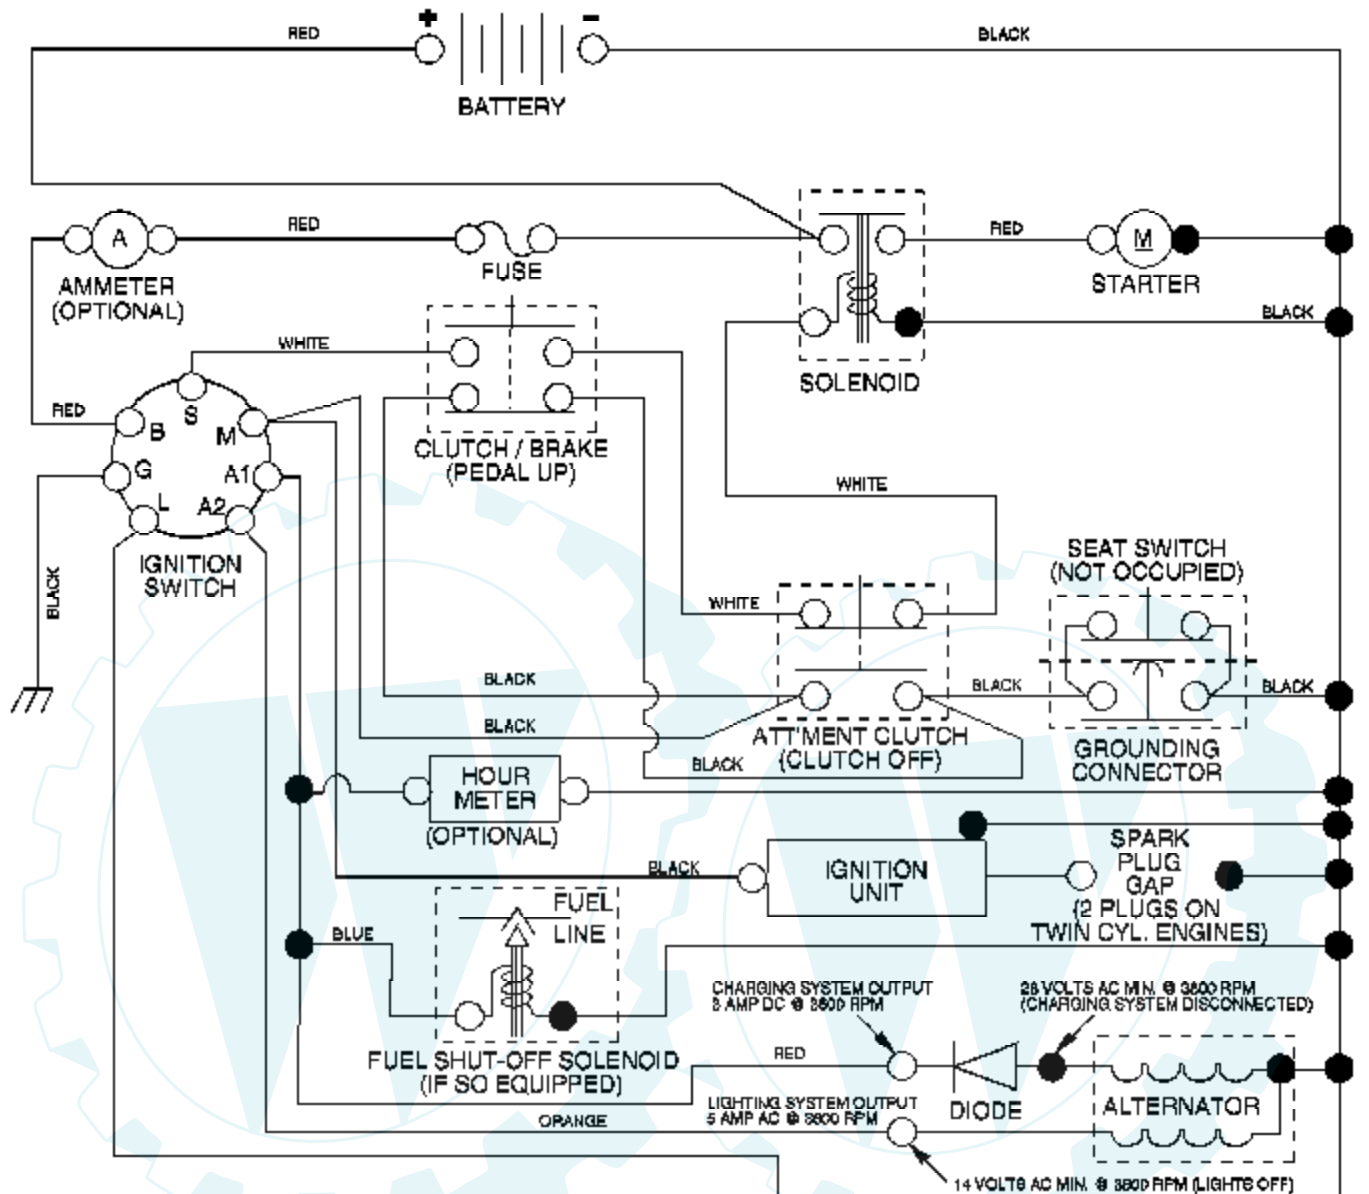

NOTE

YOUR TRACTOR IS EQUIPPED WITH A SPECIAL ALTERNATOR SYSTEM. THE LIGHTS ARE NOT CONNECTED TO THE BATTERY, BUT HAVE THEIR OWN ELECTRICAL SOURCE. BECAUSE OF THIS, THE BRIGHTNESS OF THE LIGHTS WILL CHANGE WITH ENGINE SPEED. AT IDLE THE LIGHTS WILL DIM. AS THE ENGINE IS SPEEDED UP, THE LIGHTS WILL BECOME THEIR BRIGHTEST.