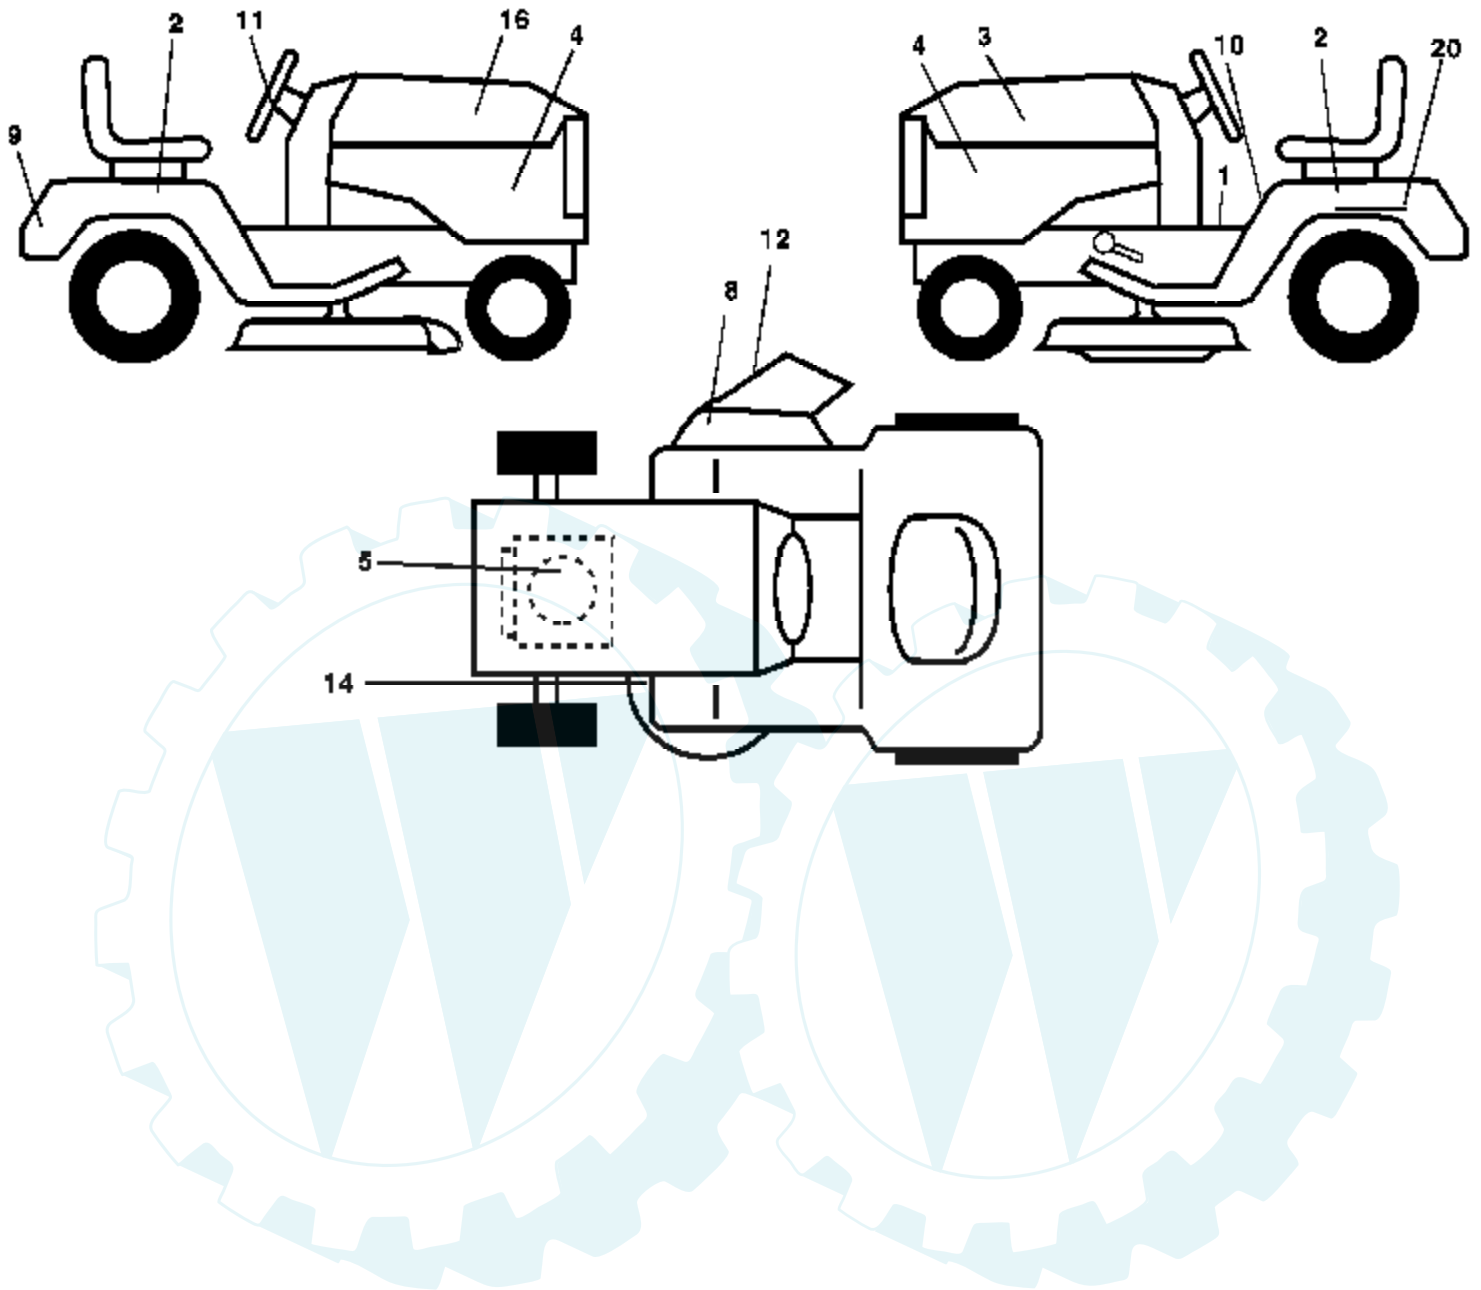

Ref #	Part Number	Qty	Description
1	157032		Decal Oper
2	176303		Decal Fender Auto
3	176308		Decal Hood LH
4	177020		Decal Side Panel Logo
5	180710		Decal HP Engine
8	179128		Decal Deck "B" 42"
9	172740		Decal Fender Logo
10	157140		Decal Fender Danger E/F
11	172743		Decal Ins Strg Whl
12	170563		Decal Mower Warn Keep Hand Away
14	160396		Decal V-Belt Schematic
16	176307		Decal Hood Rh
20	145005		Decal Bat Dan/Psn
	169210		Decal By Pass Lt Hydro
	179768X428		Pad Footrest LH
	179769X428		Pad Footrest RH
	138311		Decal Handle Lft Height Adjust
	173587		Decal Fend Reflector Rh
	173589		Decal Fend Reflector Lh
	182770		Manual Owner's (English)
	182771		Manual Owner's (French)