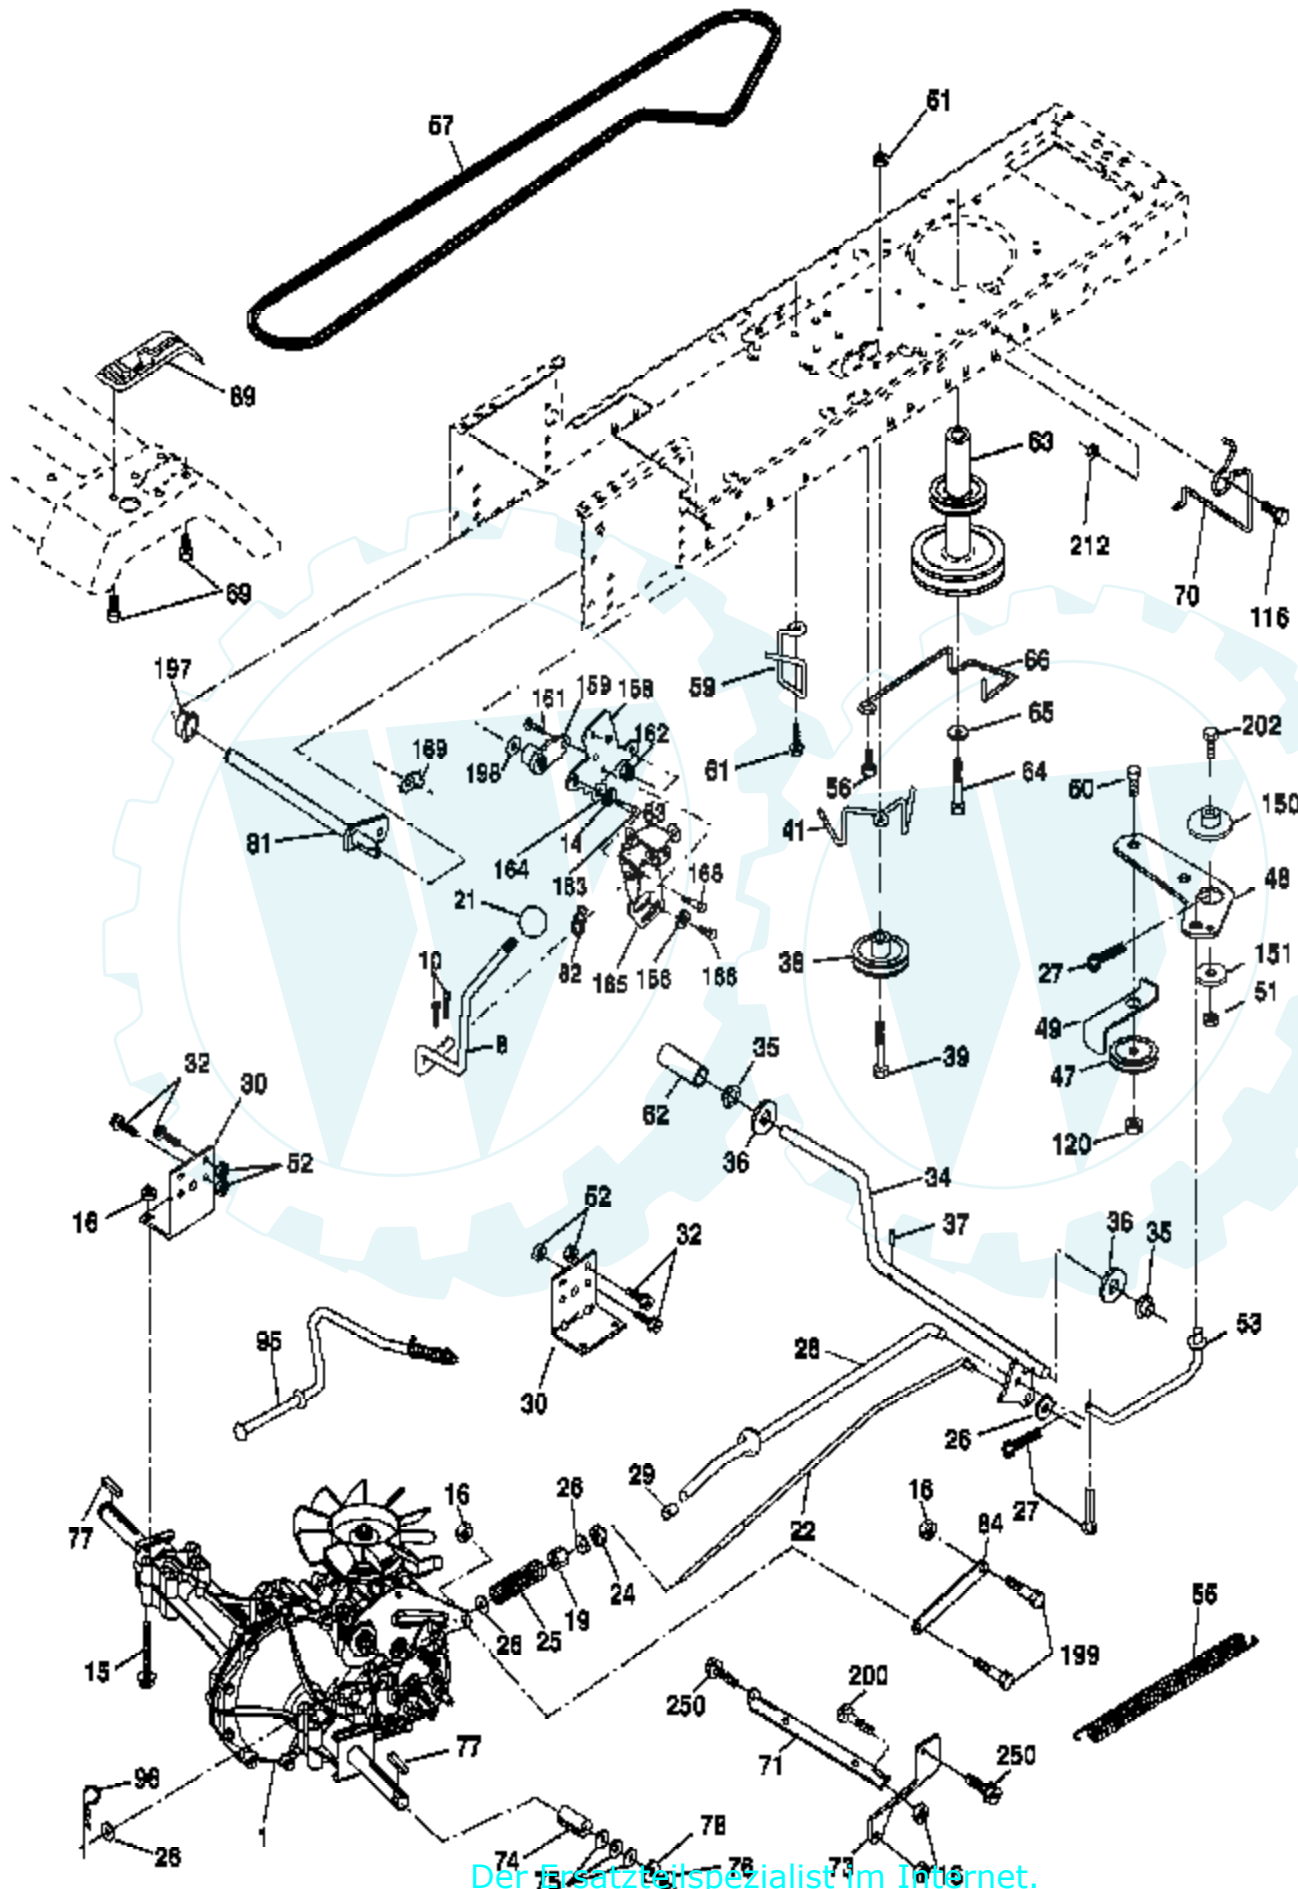

Ref #	Part Number	Qty	Description
1			Transaxle Hydro Gear 314-0510 (Order Parts From Transaxle Manufacturer)
8	165619		Rod Shift Hydro LT
10	76020416		Pin Cotter 1/8 x 1 CAD
14	10040400		Washer Lock Hvy Helical
15	74490544		Bolt, Hex FLGHD 5/16-18 Gr. 5
16	73800500		Nut Lock Hex W/Ins 5/16-18 Unc P
19	73800600		Nut Lock Hex W/Wsh 3/8-16 Unc
21	140845		Knob, Round 1/2-13
22	169498		Rod, Brake Hydro
24	73350600		Nut
25	106888X		Spring, Brake Rod
26	19131316		Washer
27	76020412		Pin Cotter 1/8 x 3/4 CAD.
28	175765		Rod, Parking Brake
29	71673		Cap, Parking Brake
30	169592		Bracket, Transaxle
32	74760512		Bolt Hex Hd 5/16-18 Unc x 3/4
34	175578		Shaft, Foot Pedal
35	120183X		Bearing, Nylon
36	19211616		Washer
37	1572H		Pin, Roll
38	179114		Pulley, Composite
39	74760648		Bolt, Fin Hex 3/8-16 x 3
41	175556		Keeper, Belt Idler
47	127783		Pulley, Idler, V-Groove
48	154407		Bellcrank Clutch Grnd Drv STL
49	123205X		Retainer, Belt
50	74760624		Bolt
51	73680600		Nut Crownlock 3/8-16 UNC
52	73680500		Nut Crownlock 5/16-18 UNC
53	105710X		Link, Clutch
55	105709X		Spring, Return, Clutch
56	17060620		Screw 3/8-16 x 1-1/4
57	140294		V-Belt, Ground Drive
59	169691		Keeper, Center Span
61	17120614		Screw 3/8-16 x .875
62	8883R		Cover, Pedal
63	175410		Pulley, Engine
64	71170764		Bolt, Hex
65	10040700		Washer
66	154778		Keeper Belt Engine
69	142432		Screw
70	134683		Guide Belt
71	169183		Strap Torque Lh Hydro
73	169182		Strap Torque Rh Hydro
74	137057		Spacer, Axle
75	121749X		Washer 25/32 x 1-1/4 x 16 Gauge
76	12000001		E-Ring
77	123583X		Key, Square
78	121748X		Washer 25/32 x 1-5/8 x 16 Gauge
81	165596		Shaft Asm. Cross Hydro
82	123782X		Spring Torsion T/A
83	19171216		Washer 17/32 x 3/4 x 16 Ga.
84	169594		Link Transaxle
89	169373X428		Console, Hydro
95	170201		Control Asm Bypass Hydro