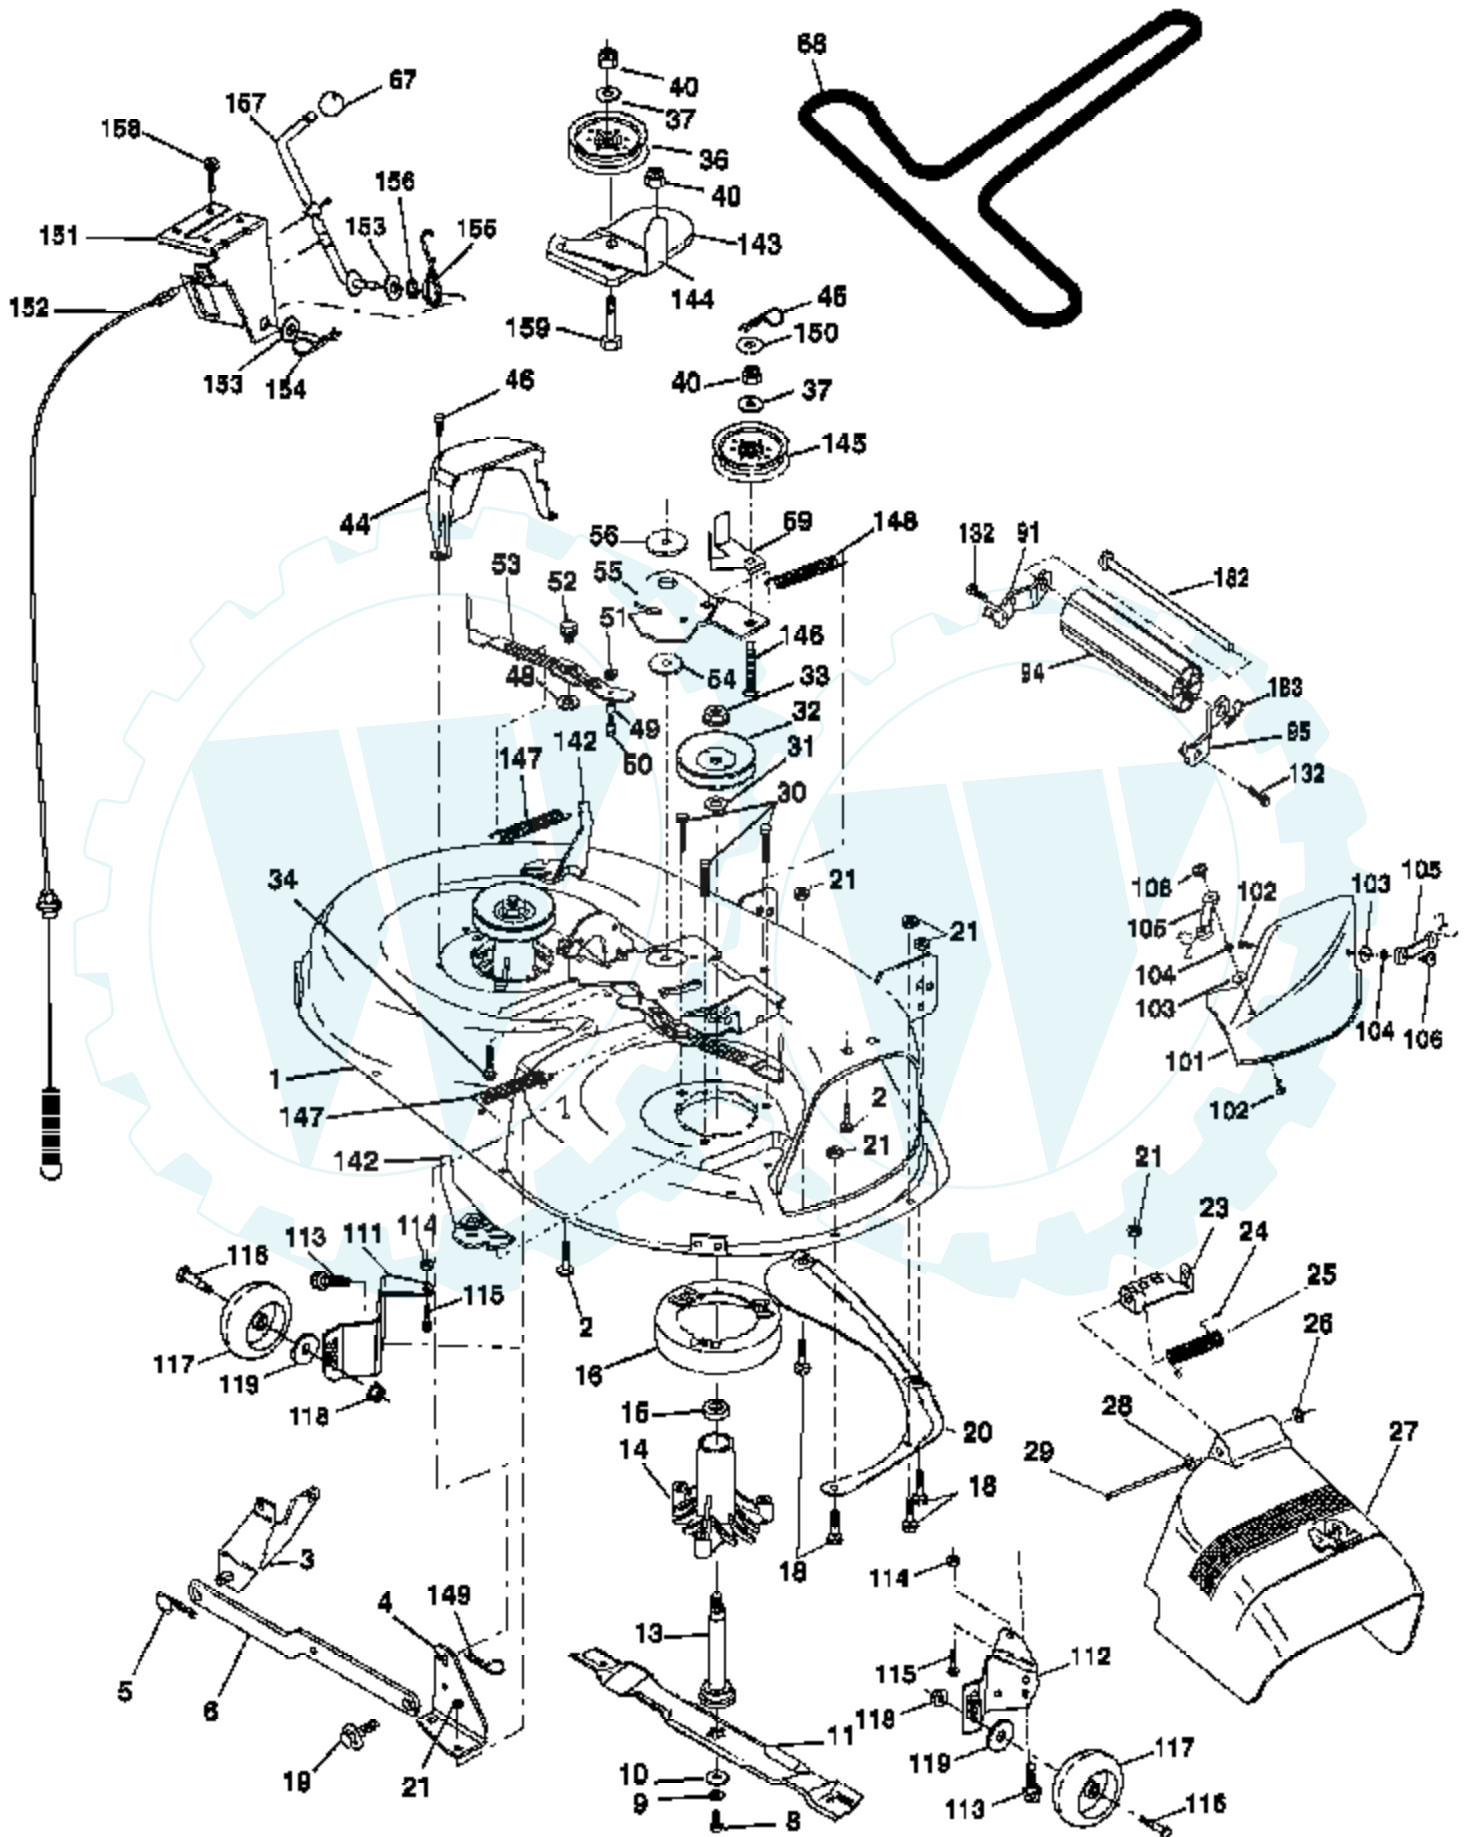

Ref #	Part Number	Qty	Description
1	165892X421		Mower Deck Assembly, 42"
2	72140506		Bolt
3	138017		Bracket Asm Fr. Sway Bar 3/42
4	165460X		Bracket Asm Deck 42" Sway Bar
5	4939M		Retainer Spring
6	178024		Bar Sway Deck
8	850857		Bolt 3/8-24 x 25 Grade 8 patched
9	10030600		Washer, Lock
10	140296		Washer, Hardened
11	134149		Blade, Mulching 42" Std
	138498		Blade Mower 42" Hi-Lift Std
13	137645		Shaft Assembly, Mandrel, Vented
14	128774		Housing, Mandrel, Vented
15	110485X		Bearing, Ball, Mandrel
16	174493		Stripper, Mandrel Deck
18	72140505		Bolt, Carriage 5/16-18 x 5/8
19	132827		Bolt, Shoulder
20	159770		Baffle, Vortex
21	73680500		Nut
23	177563		Bracket, Deflector Mower 42"
24	105304X		Cap, Sleeve 80 x 112 Blk Mower
25	123713X		Spring, Torsion, Deflector 2 52
26	110452X		Nut, Push Phos & Oil
27	130968X428		Shield, Deflector 42" Blk
28	19111016		Washer 11/32 x 5/8 x 16 Gauge
29	131491		Rod, Hinge 42" 6 75 W/G
30	173984		Screw Thdrol
31	129963		Washer, Spacer Mower Vented
32	173436		Pulley, Mandrel
33	178342		Nut, Toplock
34	72110614		Bolt
36	173438		Pulley, Idler, Flat
37	19131316		Washer 13/32 x 13/16 x 16 Gauge
40	73680600		Nut
44	140088		Guard, Mandrel, LH
45	4497H		Retainer
46	137729		Screw, Thdrol 1/4-20 x 5/8 T
48	133944		Washer, Hardened
49	174284		Roller Assembly, Cam Follower
50	131340		Bolt, Shoulder #10-24 Grade 5
51	69180		Locknut
52	139888		Bolt, Shoulder 5/16-18 UNC
53	131845		Arm Assembly, Pad, Brake
54	133943		Washer, Hardened
55	155046		Arm, Idler
56	122052X		Spacer, Retainer
59	173442		Guard TUV Idler
67	171598		Knob Round
68	144959		V-Belt, 42" Mower
91	180532		Bracket Asm Noseroller LH
94	132264		Roller Nose 38 & 42
95	180533		Bracket Asm Noseroller RH
101	136420		Mulcher Cover
102	71081010		Screw, Pan Hd Phillip 10-24 x 5/8
103	19061216		Washer, Flat
104	10071000		Washer, Lock
105	160793		Latch Assembly
106	2029J		Nut, Weld