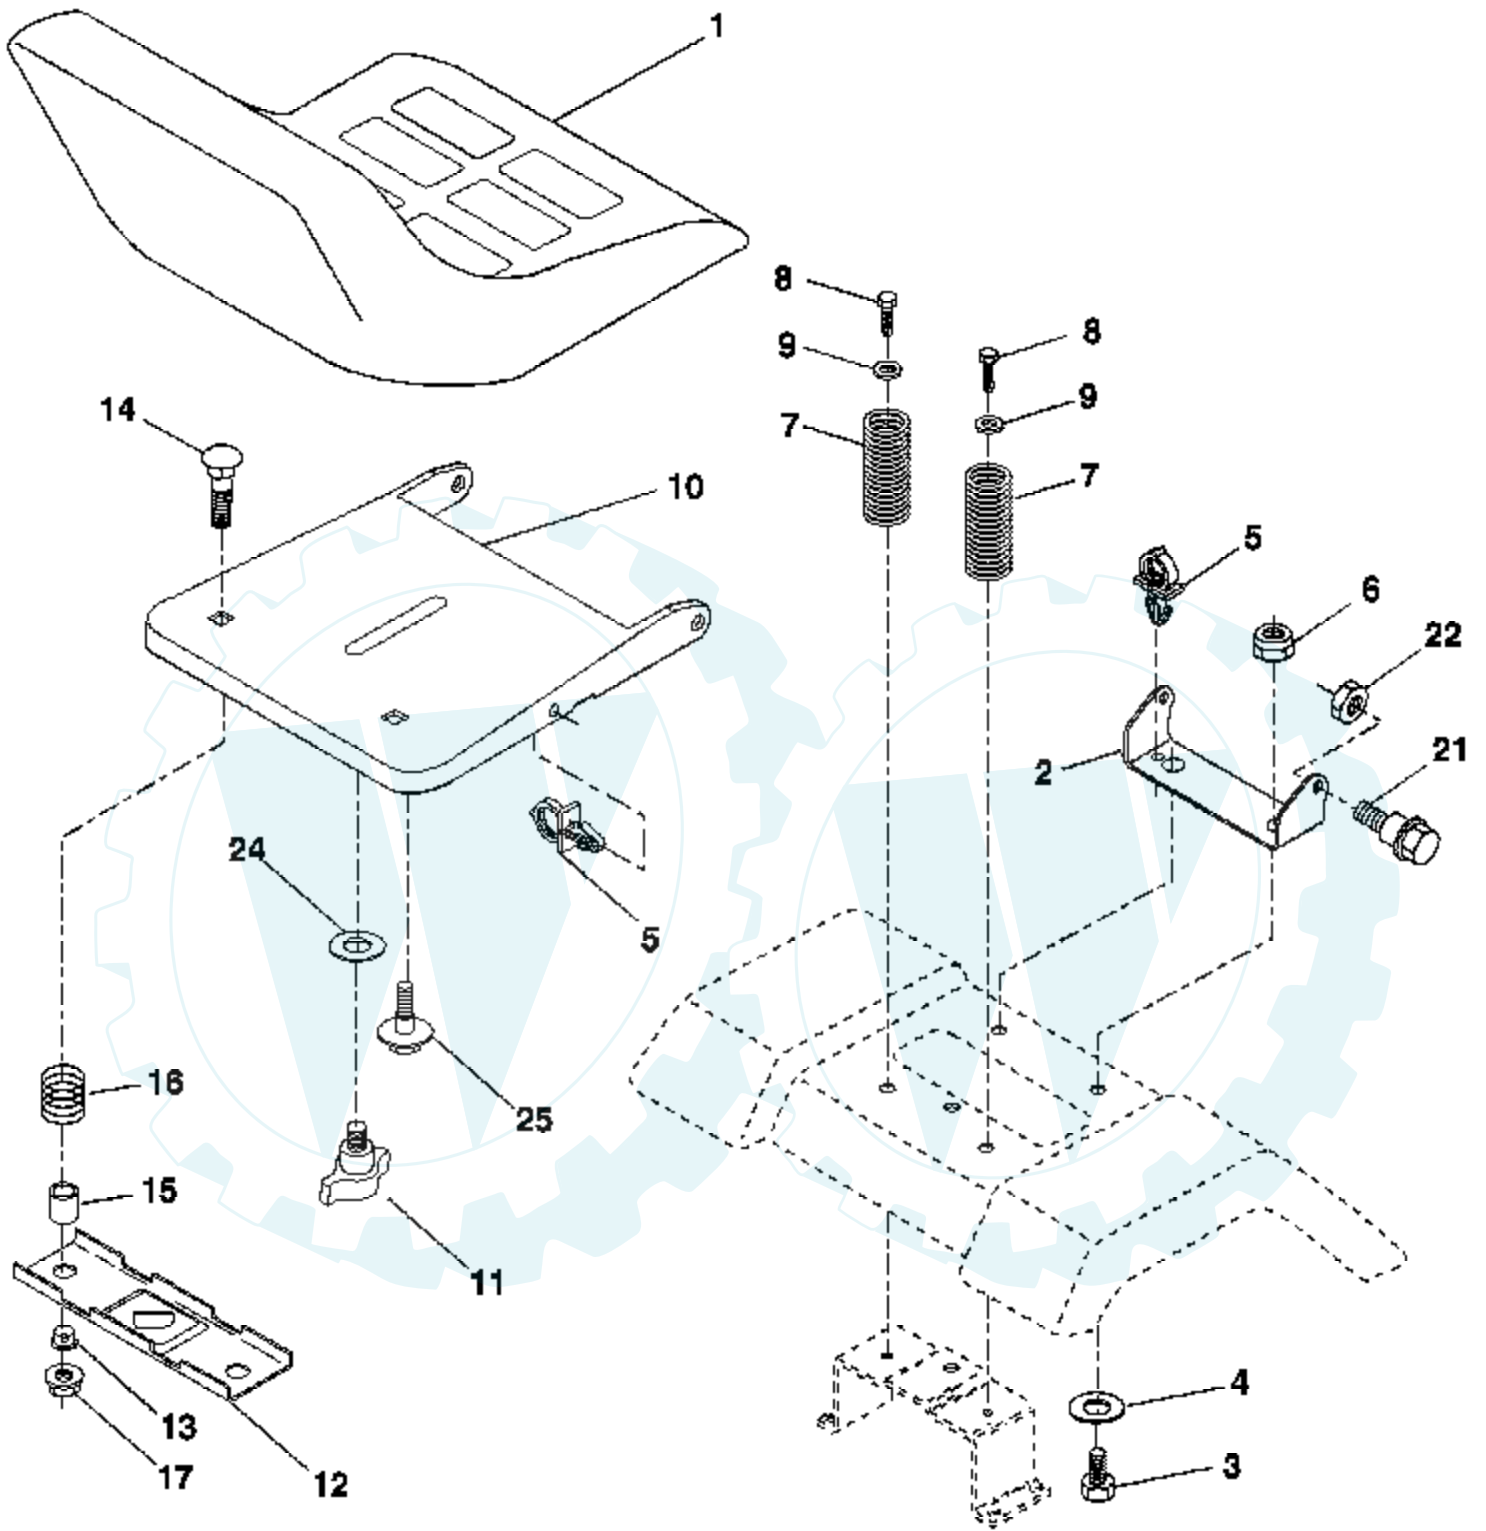

Ref #	Part Number	Qty	Description
1	159460		Wire Asm Inner/Sprg W/plunger LT
2	159471		Shaft Asm Lift RH w/Inf
3	105767X		Pin Groove 1 500 Zinc
4	12000002		E Ring #5133-62
5	19211621		Washer 21/32 X 1 X 21 Ga
6	120183X		Bearing Nylon Blk 629 Id
7	125631X		Grip Handle
8	170770		Button Plunger
11	139865		Link Lift LH Fixed Length
12	139866		Link Lift RH Fixed Length
13	4939M		Retainer Spring
15	173288		Link Front
16	73350800		Nut Jam Hex 1/2-13 Unc
17	175689		Trunnion
18	73800800		Nut Lock W/Wsh 1/2-13 Unc
19	139868		Arm Suspension Rear
20	163552		Retainer Spring
31	169865		Bearing Pvt Lift
32	73540600		Nut Crownlock 3/8 - 24
36	155097		Pointer Height Indicator
37	123935X		Plug Hole Blk 1.485/1.515 Dia.
38	17060516		Screw 5/16-18 x 1
40	19112410		Washer 11/32 x 1-1/2 10 Ga.
41	155098		Indicator Height STLT

IGNITION SWITCH

POSITION	CIRCUIT	"MAKE"
OFF	M+G+A1	NONE
RUN/LIGHT	B+A1	A2+L
RUN	B+A1	NONE
START	B + S + A1	NONE

WIRING INSULATED CLIPS

NOTE: IF WIRING INSULATED CLIPS WERE REMOVED FOR SERVICING OF UNIT, THEY SHOULD BE REPLACED TO PROPERLY SECURE YOUR WIRING.

Der Ersatzteilspezialist im Internet.

Ref #	Part Number	Qty	Description
1	171683		Seat
2	140551		Bracket Pivot Seat 8 720
3	71110616		Bolt Fin Hex 3/8-16unc X 1
4	19131610		Washer 13/32 X 1 X 10 Ga
5	145006		Clip Push-In
6	73800600		Nut Hex w/Ins. 3/8-16 Unc
7	124181X		Spring Seat Cprsn 2 250 Blk Zi
8	17000616		Screw 3/8-16 x 1.5 Smgml
9	19131614		Washer 13/32 X 1 X 14 Ga.
10	174894		Pan Seat
11	166369		Knob Seat
12	121246X		Bracket Mounting Switch
13	121248X		Bushing Snap Blk Nyl 50 Id
14	72050412		Bolt Rdhd Sqnk 1/4-20x1-1/2
15	134300		Spacer Split 28x 88
16	121250X		Spring Cprsn
17	123976X		Nut Lock 1/4 Lge Flg Gr 5 Zinc
21	171852		Bolt Shoulder 5/16-18 Unc
22	73800500		Nut Hex Lock W/Ins 5/16-18
24	19171912		Washer 17/32 X 1-3/16 X 12 Ga.
25	127018X		Bolt Shoulder 5/16-18 X 62