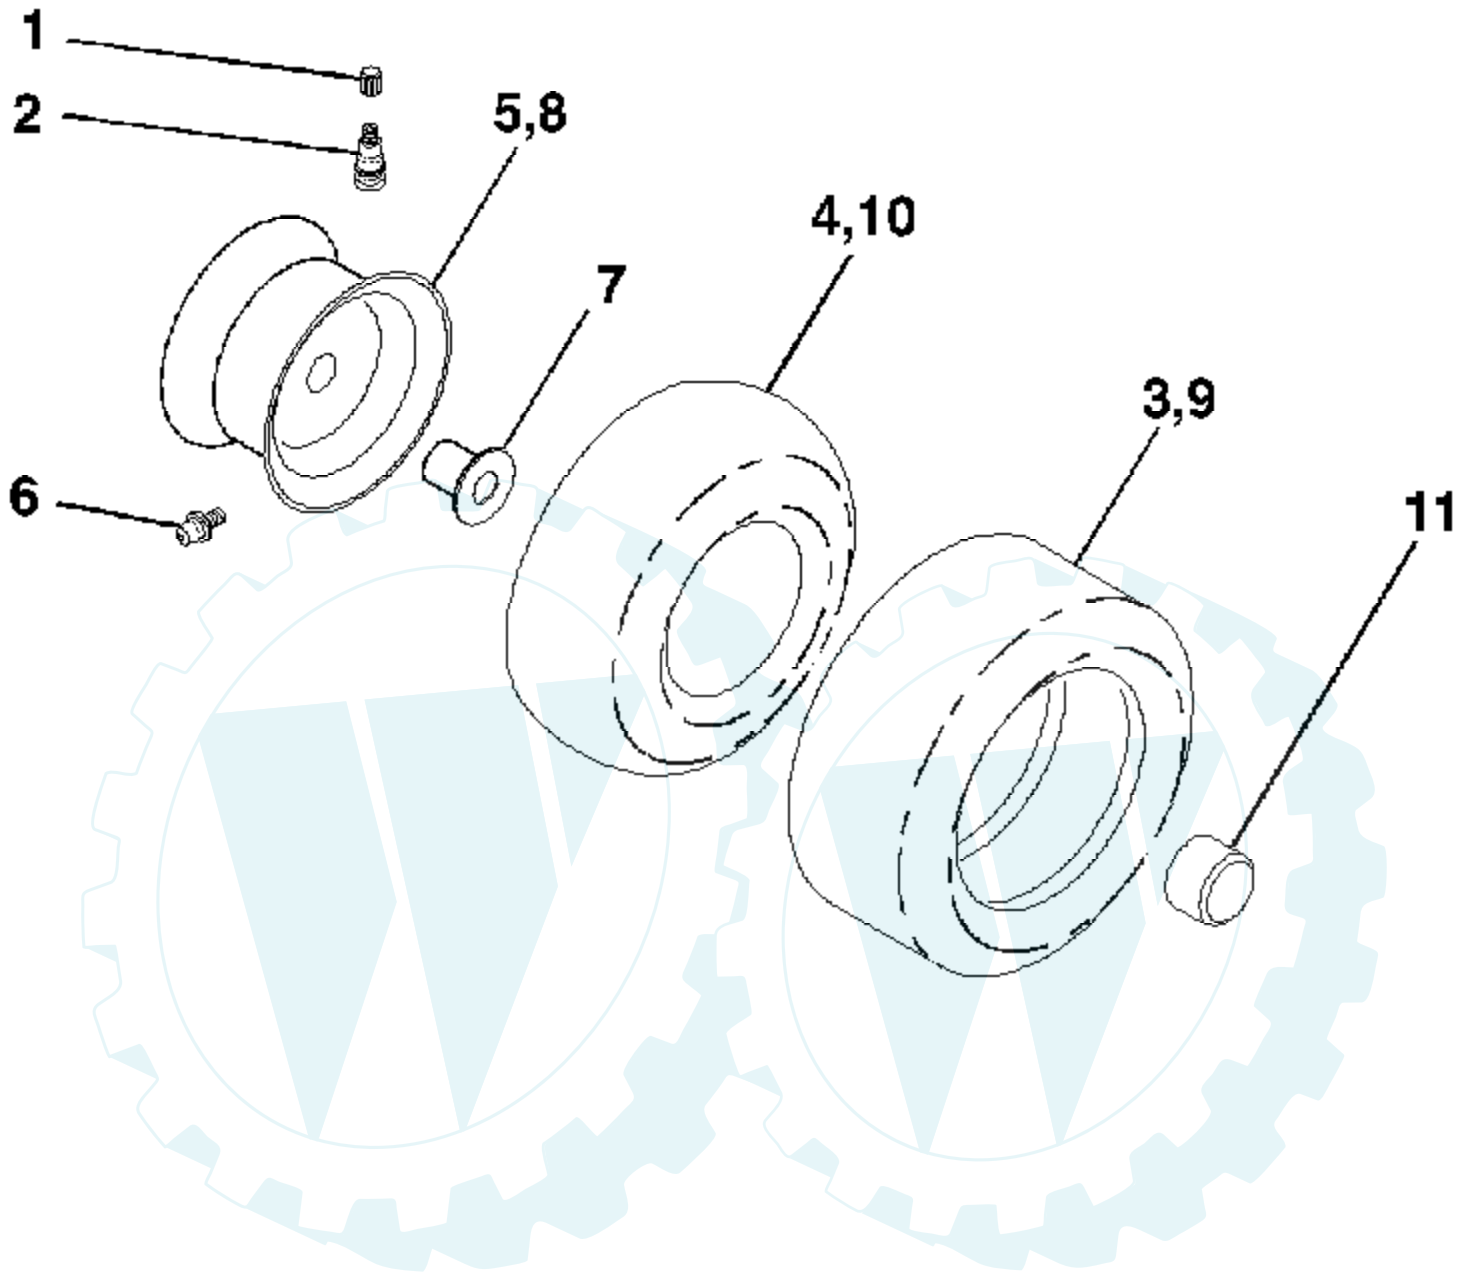

Ref #	Part Number	Qty	Description
1	59192		Cap Valve Tire
2	65139		Stem Valve
3	170455		Tire F T 15 X 6 0 - 6 Service
4	59904		Tube Front (Service Item Only)
5	106732X421		Rim Asm 6" front Service
6	278H		Fitting Grease (Front Wheel Only)
7	9040H		Bearing Flange (Front Wheel Only)
8	106108X421		Rim Asm 8" rear Service
9	170456		Tire R T 20x10-8 Service
10	7152J		Tube Rear (Service Item Only)
11	104757X428		Cap Axle Blk 1 50 X 1 00
	144334		Sealant, Tire (10 oz. Tube)