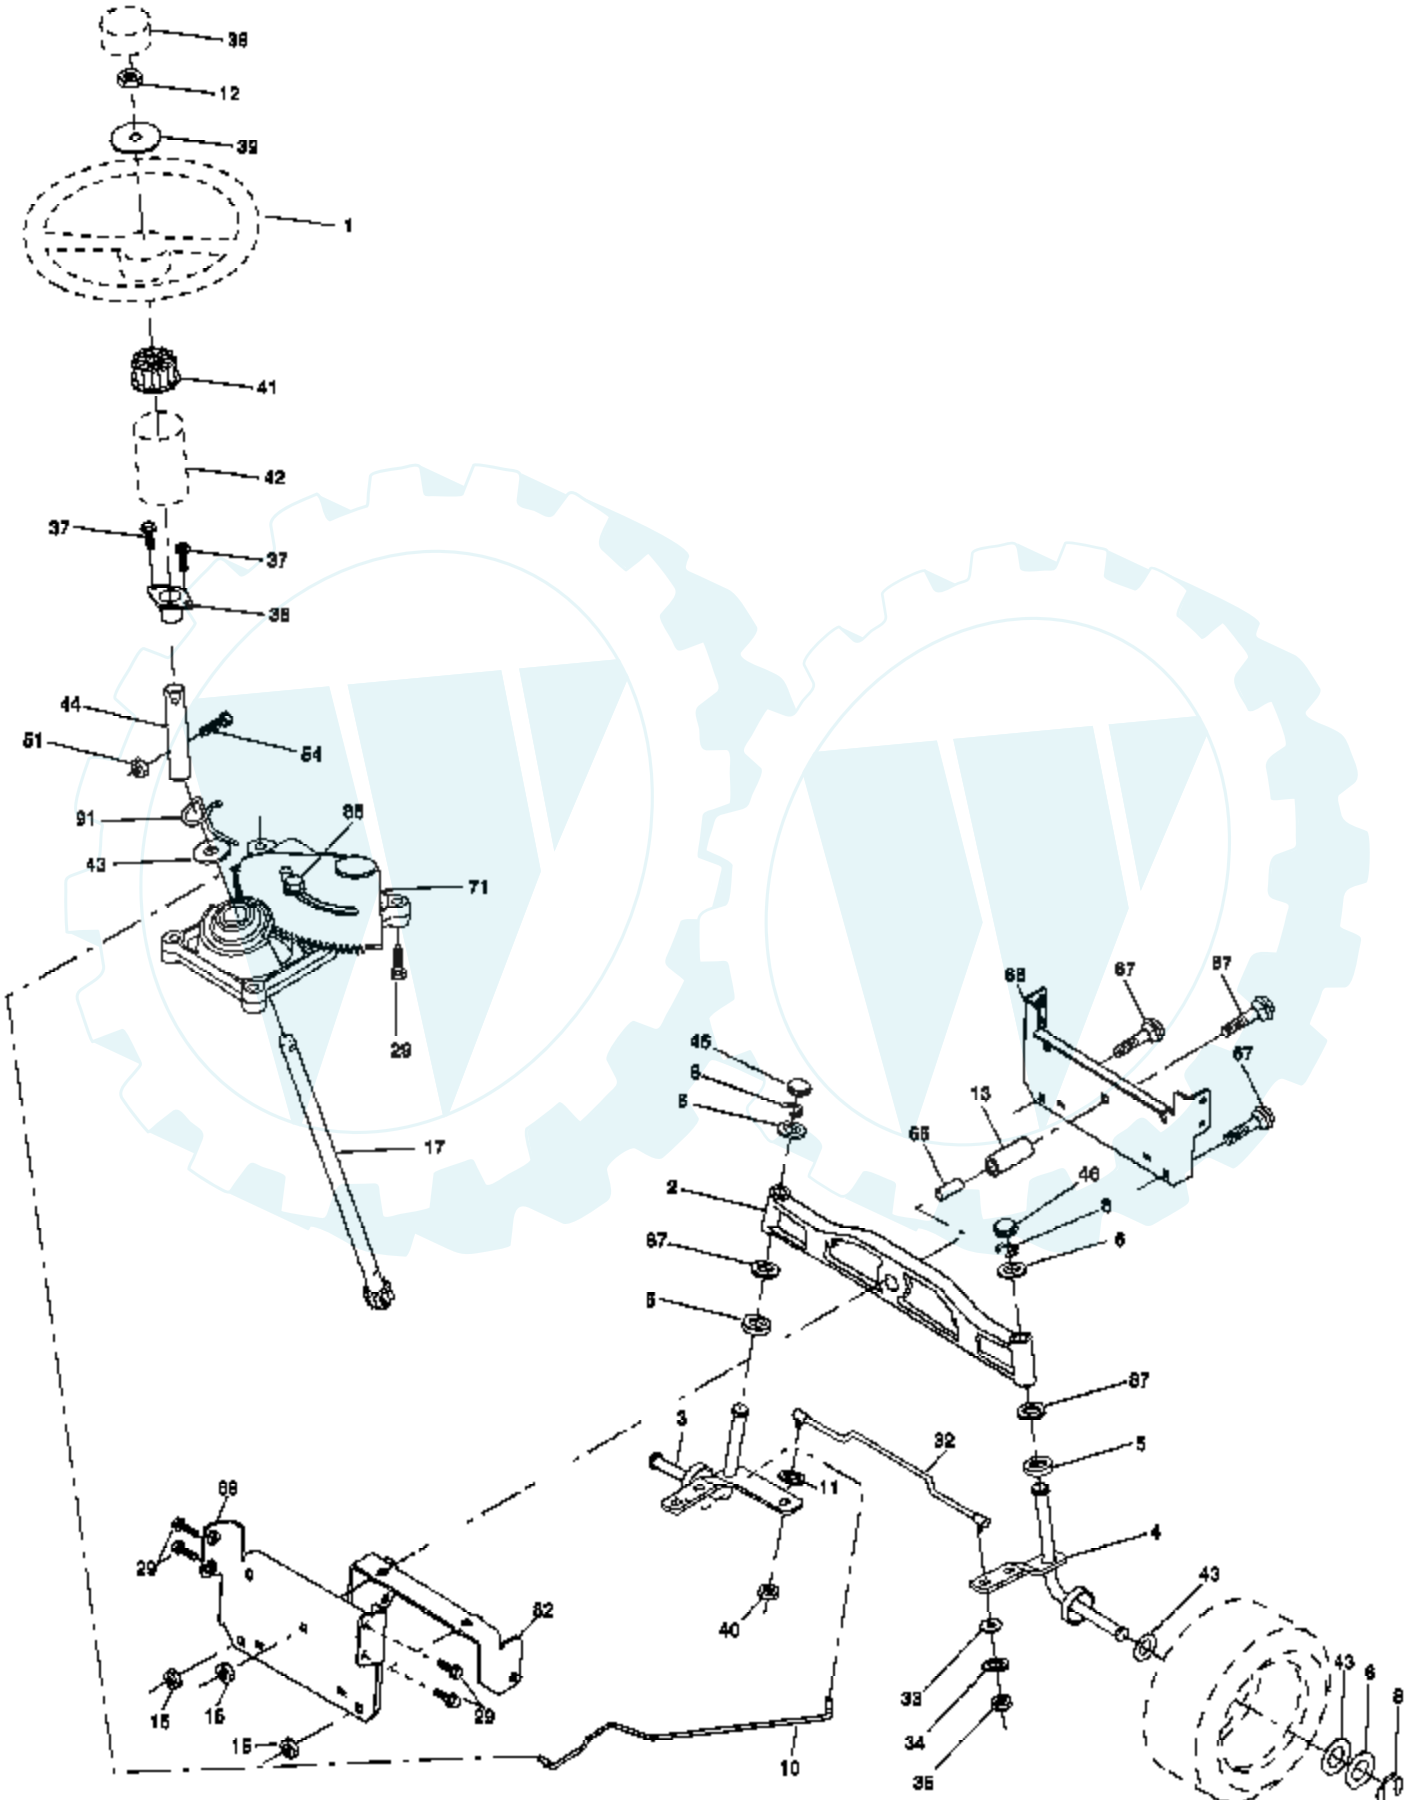

Ref #	Part Number	Qty	Description
1	159460		Wire Asm Inner/Sprg W/plunger LT
2	159471		Shaft Asm Lift RH w/Inf
3	105767X		Pin Groove 1 500 Zinc
4	12000002		E Ring #5133-62
5	19211621		Washer 21/32 X 1 X 21 Ga
6	120183X		Bearing Nylon Blk 629 Id
7	125631X		Grip Handle
8	170770		Button Plunger
11	139865		Link Lift LH Fixed Length
12	139866		Link Lift RH Fixed Length
13	4939M		Retainer Spring
15	173288		Link Front
16	73350800		Nut Jam Hex 1/2-13 Unc
17	175689		Trunnion
18	73800800		Nut Lock W/Wsh 1/2-13 Unc
19	139868		Arm Suspension Rear
20	163552		Retainer Spring
31	169865		Bearing Pvt Lift
32	73540600		Nut Crownlock 3/8 - 24
36	155097		Pointer Height Indicator
37	123935X		Plug Hole Blk. 1.485/1.515 Dia.
38	17060516		Screw 5/16-18 x 1
40	19112410		Washer 11/32 x 1-1/210 Ga.
41	155098		Indicator Height STLT

IGNITION SWITCH

POSITION	CIRCUIT	"MAKE"
OFF	M+G+A1	NONE
RUN/LIGHT	B+A1	A2+L
RUN	B+A1	NONE
START	B+S+A1	NONE

WIRING INSULATED CLIPS

NOTE: IF WIRING INSULATED CLIPS WERE REMOVED FOR SERVICING OF UNIT, THEY SHOULD BE REPLACED TO PROPERLY SECURE YOUR WIRING.

Der Ersatzteilspezialist im Internet.

Ref #	Part Number	Qty	Description
1	171683		Seat
2	140551		Bracket Pivot Seat 8 720
3	71110616		Bolt Fin Hex 3/8-16unc X 1
4	19131610		Washer 13/32 X 1 X 10 Ga
5	145006		Clip Push-In
6	73800600		Nut Hex w/Ins. 3/8-16 Unc
7	124181X		Spring Seat Cprsn 2 250 Blk Zi
8	17000616		Screw 3/8-16 x 1.5Smgml
9	19131614		Washer 13/32 X 1 X 14 Ga.
10	174894		Pan Seat
11	166369		Knob Seat
12	121246X		Bracket Mounting Switch
13	121248X		Bushing Snap Blk Nyl 50 Id
14	72050412		Bolt Rdhd Sqnk 1/4-20x1-1/2
15	134300		Spacer Split 28x 88
16	121250X		Spring Cprsn
17	123976X		Nut Lock 1/4 Lge Flg Gr 5 Zinc
21	171852		Bolt Shoulder 5/16-18 Unc
22	73800500		Nut Hex Lock W/Ins 5/16-18
24	19171912		Washer 17/32 X 1-3/16 X 12 Ga.
25	127018X		Bolt Shoulder 5/16-18 X 62