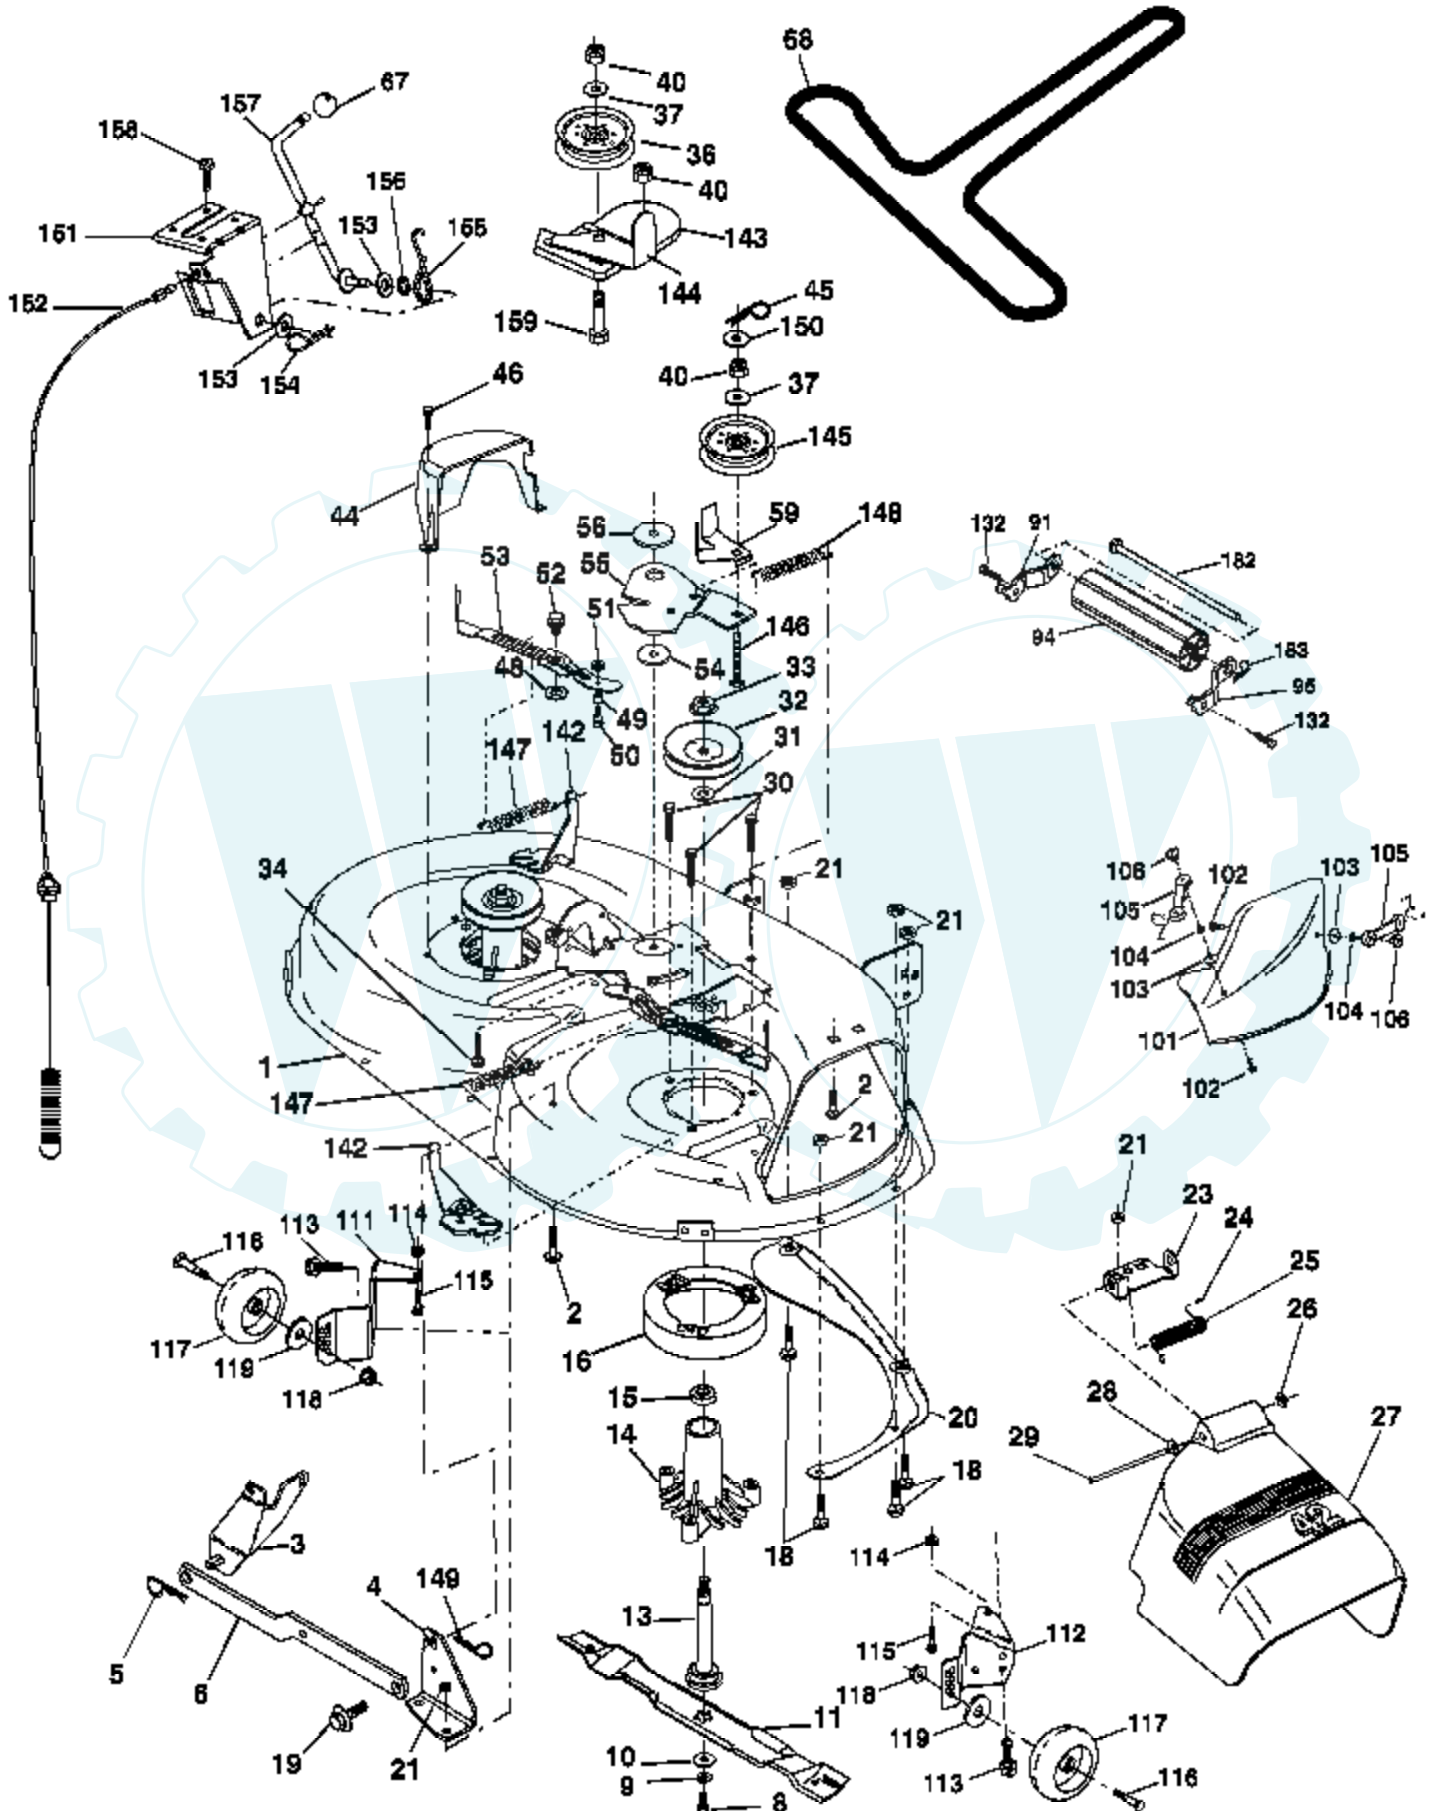

Ref #	Part Number	Qty	Description
1	165892X421		Mower Deck Assembly, 42"
2	72140506		Bolt
3	138017		Bracket Asm Fr. Sway Bar 3/42
4	165460		Bracket Asm Deck 42" Sway Bar
5	4939M		Retainer Spring
6	178024		Bar Sway Deck
8	850857		Bolt 3/8-24 x 25 Gr. 8 patched
9	10030600		Washer, Lock
10	140296		Washer, Hardened
11	134149		Blade, Mulching 42" Std
	138498		Blade Mower 42" Hi-Lift Std
13	137645		Shaft Assembly, Mandrel, Vented
14	128774		Housing, Mandrel, Vented
15	110485X		Bearing, Ball, Mandrel
16	174493		Stripper, Mower Deck
18	72140505		Bolt, Carriage 5/16-18 x 5/8
19	132827		Bolt, Shoulder
20	159770		Baffle, Vortex
21	73680500		Nut
23	177563		Bracket, Deflector Mower 42"
24	105304X		Cap, Sleeve 80 x 112 Blk Mower
25	123713X		Spring, Torsion, Deflector 2 52
26	110452X		Nut, Push Phos & Oil
27	130968X428		Shield, Deflector 42" Blk
28	19111016		Washer 11/32 x 5/8 x 16 Ga.
29	131491		Rod, Hinge 42" 6 75 W/G
30	173984		Screw Thdrol
31	129963		Washer, Spacer Mower Vented
32	173436		Pulley, Mandrel
33	178342		Nut, Toplock 9/16
34	72110614		Bolt
36	173438		Pulley, Idler, Flat
37	19131316		Washer 13/32 x 13/16 x 16 Ga.
40	73680600		Nut
44	140088		Guard, Mandrel, LH
45	4497H		Retainer
46	137729		Screw, Thdrol 1/4-20 x 5/8 T
48	133944		Washer, Hardened
49	174284		Roller Assembly, Cam Follower
50	131340		Bolt, Shoulder #10-24 Grade 5
51	69180		Locknut
52	139888		Bolt, Shoulder 5/16-18 Unc
53	131845		Arm Assembly, Pad, Brake
54	133943		Washer, Hardened
55	155046		Arm, Idler
56	122052X		Spacer, Retainer
59	173442		Guard TUV Idler
67	171598		Knob Round
68	144959		V-Belt, 42" Mower
91	180532		Bracket Roller Nose Lh
94	132264		Roller Nose 38 & 42
95	180533		Bracket Roller Nose Rh
101	136420		Mulcher Cover
102	71081010		Screw Pan Hd Phillips 10-24 x 5/8
103	19061216		Washer, Flat
104	10071000		Washer, Lock
105	160793		Latch Assembly
106	2029J		Nut, Weld