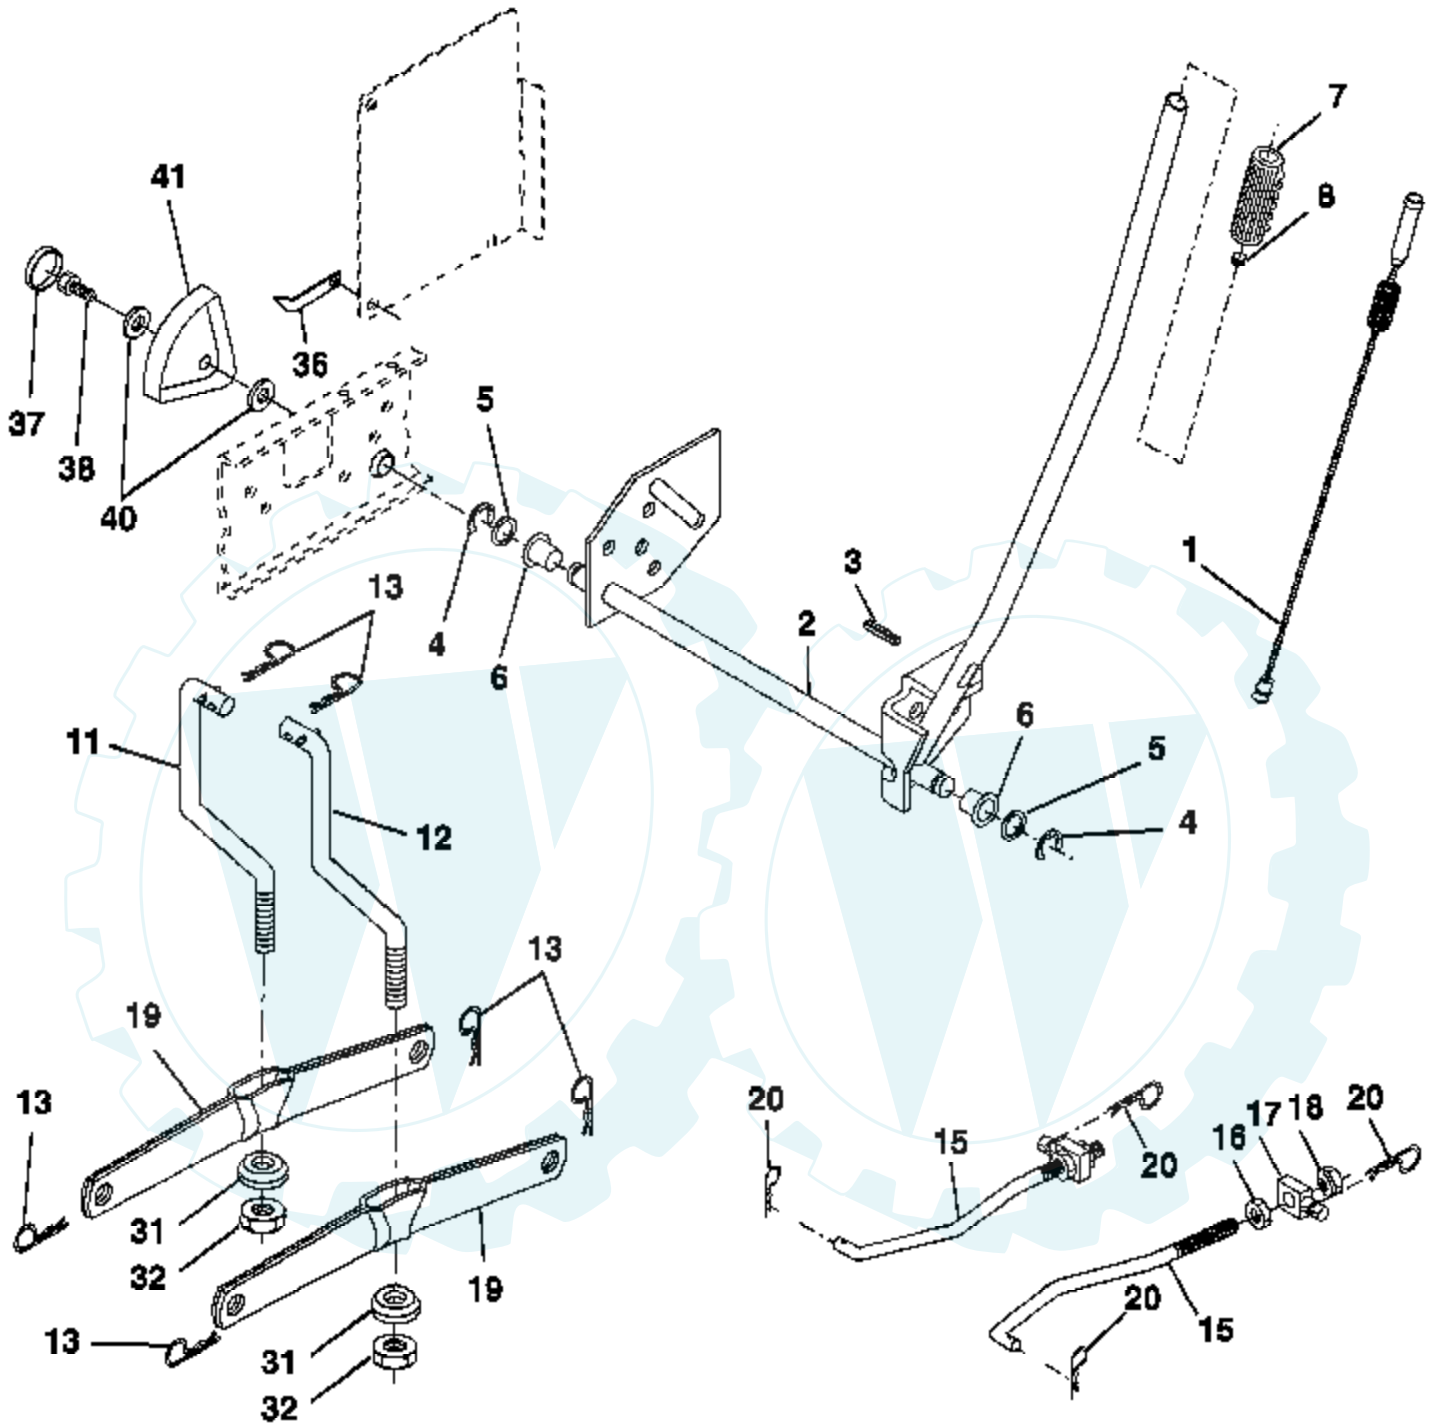

Ref #	Part Number	Qty	Description
1	159460		Wire Asm Inner/Sprg W/plunger LT
2	159471		Shaft Asm Lift RH w/Inf
3	105767X		Pin Groove 1 500 Zinc
4	12000002		E Ring #5133-62
5	19211621		Washer 21/32 X 1 X 21 Ga
6	120183X		Bearing Nylon Blk 629 Id
7	125631X		Grip Handle
8	170770		Button Plunger
11	139865		Link Lift LH Fixed Length
12	139866		Link Lift RH Fixed Length
13	4939M		Retainer Spring
15	173288		Link Front
16	73350800		Nut Jam Hex 1/2-13 Unc
17	175689		Trunnion
18	73800800		Nut Lock W/Wsh 1/2-13 Unc
19	139868		Arm Suspension Rear
20	163552		Retainer Spring
31	169865		Bearing Pvt Lift
32	73540600		Nut Crownlock 3/8 - 24
36	155097		Pointer Height Indicator
37	123935X		Plug Hole Blk. 1.485/1.515 Dia.
38	17060516		Screw 5/16-18 x 1
40	19112410		Washer 11/32 x 1-1/210 Ga.
41	155098		Indicator Height STLT