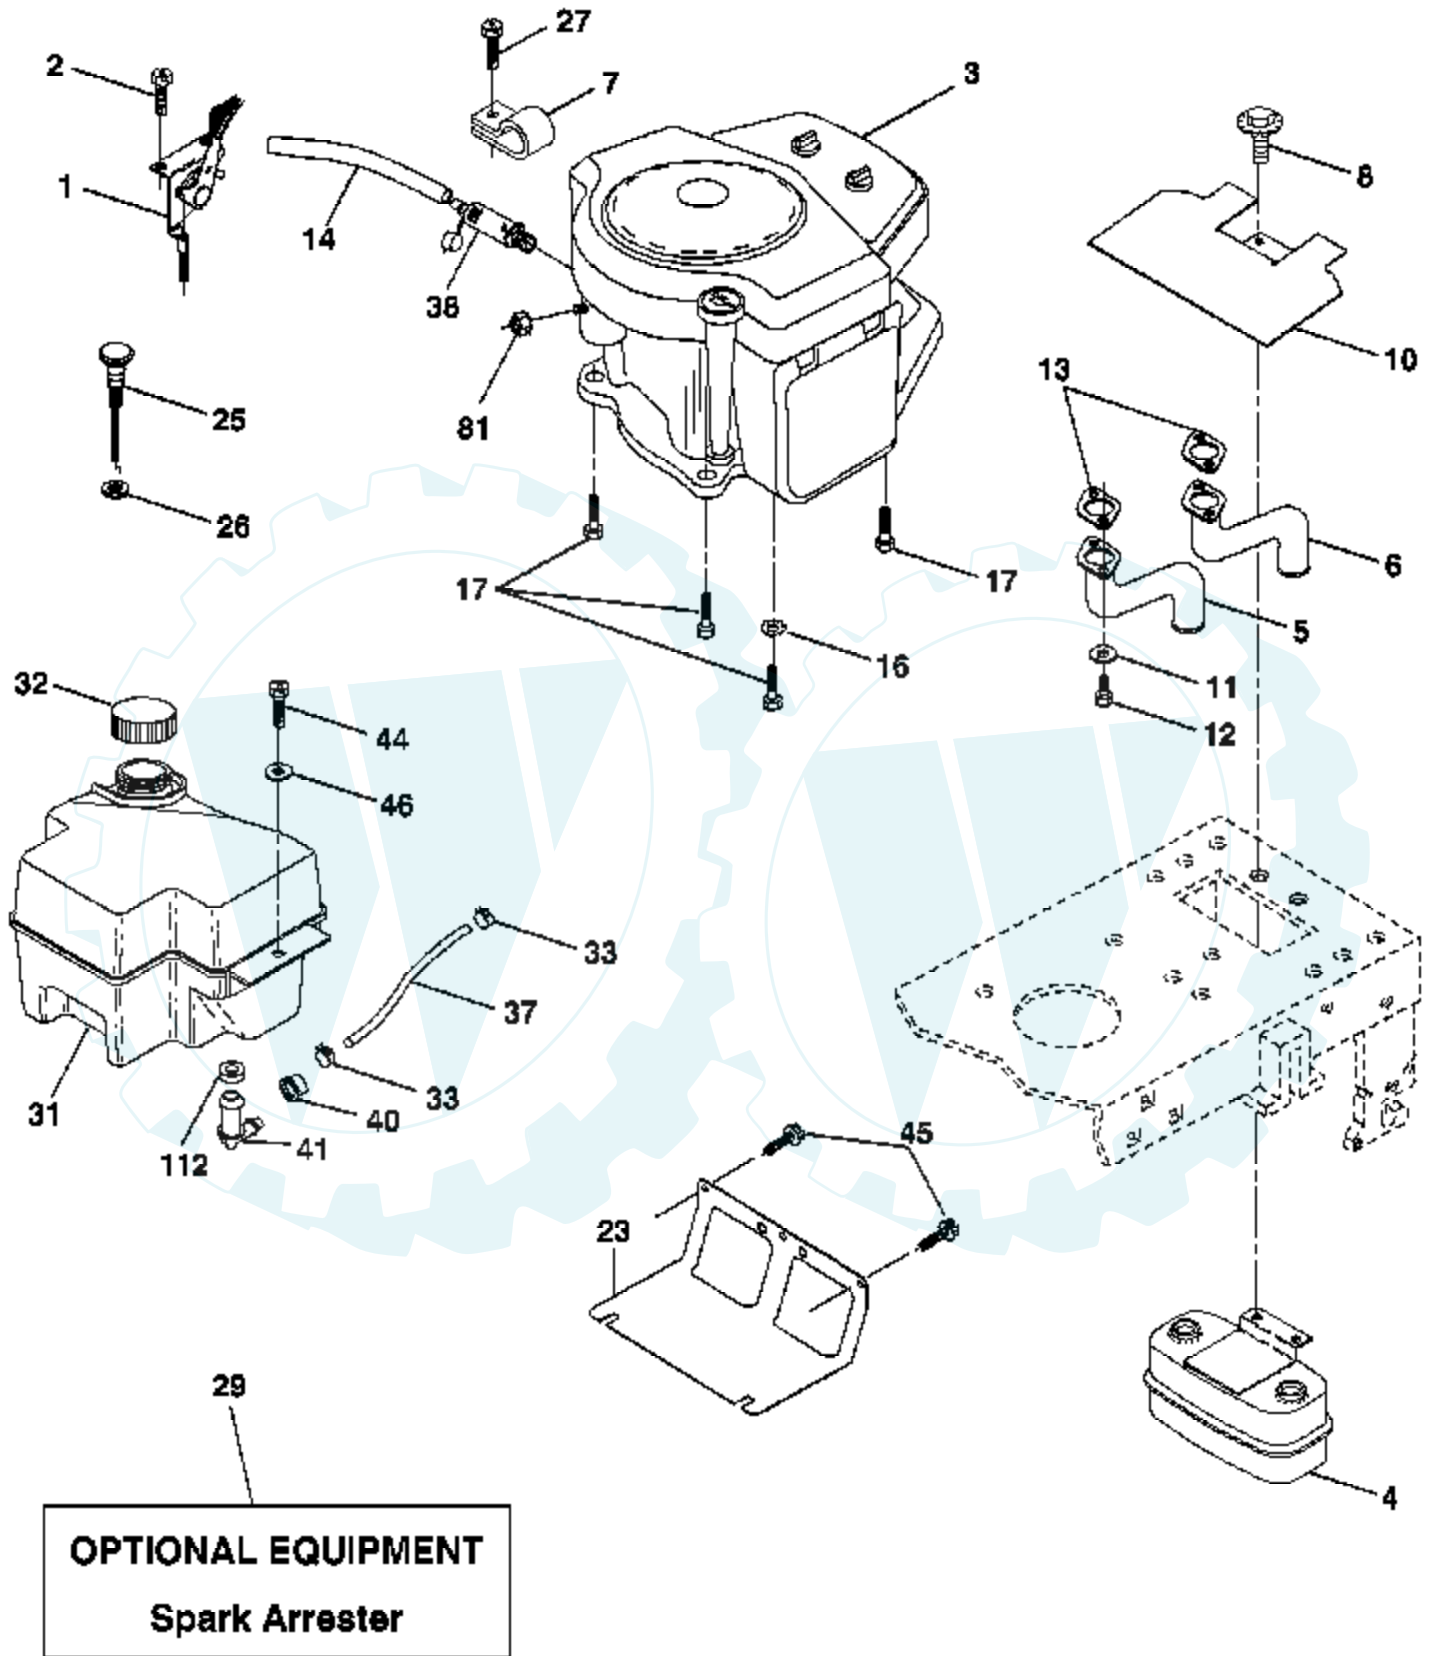

Ref #	Part Number	Qty	Description
1	170771		Control Throt
2	17720408		Screw Hex Thd Cut 1/4-20x5/8 T
3			Engine B&S Model No. 407777 (Order parts from engine manufacturer)
4	149723		Muffler Exhaust
5	159955		Exhaust Asm. Lh
6	160589		Exhaust Asm. Rh
7	138129		Clamp Tube Double Engine
8	171877		Bolt 5/16-18unc x 3/4 w/sems
10	162797		Heat Shield Lt
11	10040500		Washer Lock Hvy. Helical 1/4
12	71070512		Screw Hex Hd Cap 5/16-18 x 3/4
13	165391		Gasket Muffler
14	148456		Tube Drain Oil Easy
16	11050600		Washer Lock Ext Tooth 3/8
17	17060624		Screw 3/8-16x1-1/2
23	169837		Shield BRN/DBR Guard
25	145996		Control Choke
26	73920600		Nut Keps 3/8-24 Unf
27	152927		Screw
29	137180		Arrestor Spark
31	180645		Tank Fuel
32	140527		Cap Fuel
33	123487X		Clamp Hose Blk
37	137040		Line Fuel
38	148315		Plug Drain Oil Easy
40	124028X		Bushing Snap Nyl Black
41	139277		Stem Tank Fuel
44	17670412		Screw Hexwsh Thdrol 1/4-20 x 3/4
45	17000612		Screw Hex wsh Thdrol 3/8-16 x 3/4
46	19091416		Washer 9/32 x 7/8 x 16 Ga.
81	73510400		Nut Keps Hex 1/4-20 Unc
112	3645J		Bushing