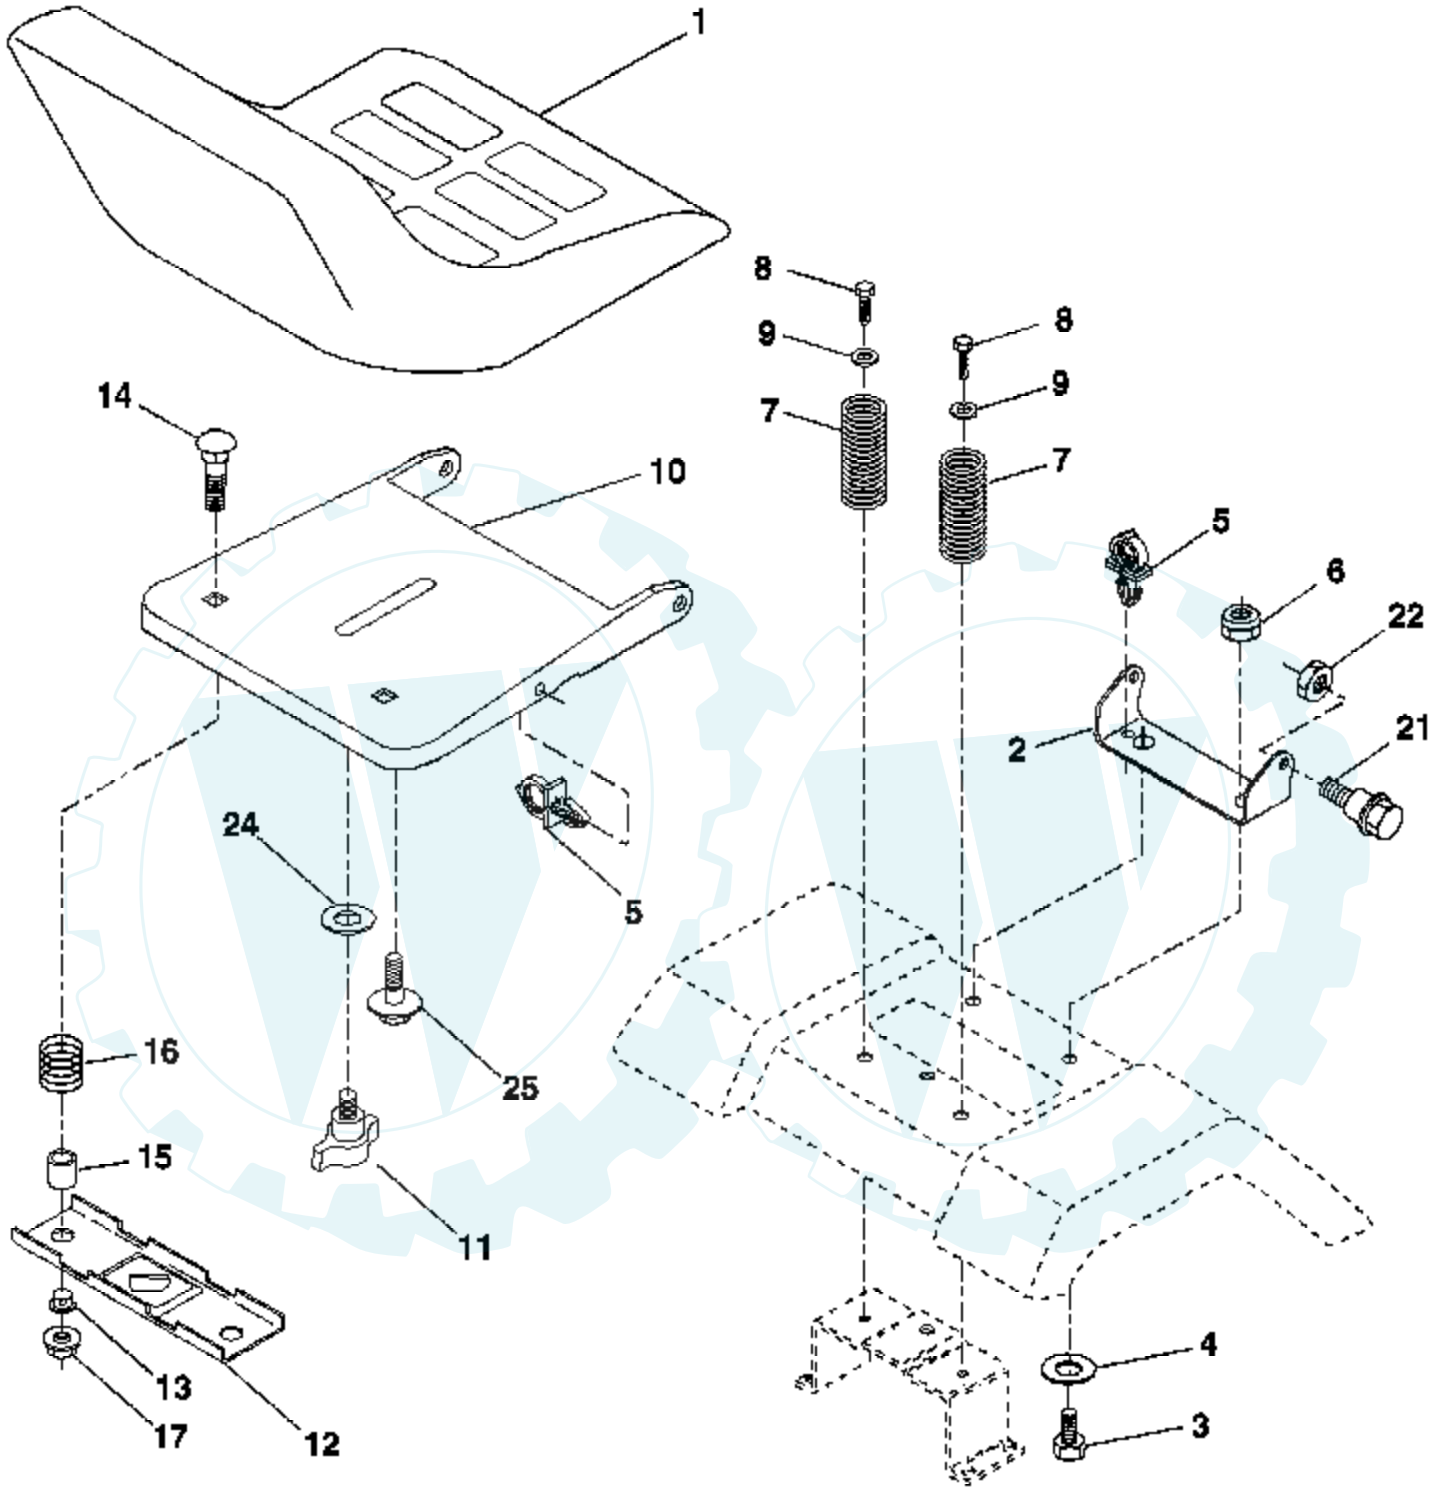

Ref #	Part Number	Qty	Description
1	171683		Seat
2	140551		Bracket Pivot Seat 8 720
3	71110616		Bolt Fin Hex 3/8-16unc X 1
4	19131610		Washer 13/32 X 1 X 10 Ga
5	145006		Clip Push-In
6	73800600		Nut Hex w/Ins. 3/8-16 Unc
7	124181X		Spring Seat Cprsn 2 250 Blk Zi
8	17000616		Screw 3/8-16 x 1.5Smgml
9	19131614		Washer 13/32 X 1 X 14 Ga.
10	174894		Pan Seat
11	166369		Knob Seat
12	121246X		Bracket Mounting Switch
13	121248X		Bushing Snap Blk Nyl 50 Id
14	72050412		Bolt Rdhd Sqnk 1/4-20x1-1/2
15	134300		Spacer Split 28x 88
16	121250X		Spring Cprsn
17	123976X		Nut Lock 1/4 Lge Flg Gr 5 Zinc
21	171852		Bolt Shoulder 5/16-18 Unc
22	73800500		Nut Hex Lock W/Ins 5/16-18
24	19171912		Washer 17/32 X 1-3/16 X 12 Ga.
25	127018X		Bolt Shoulder 5/16-18 X 62