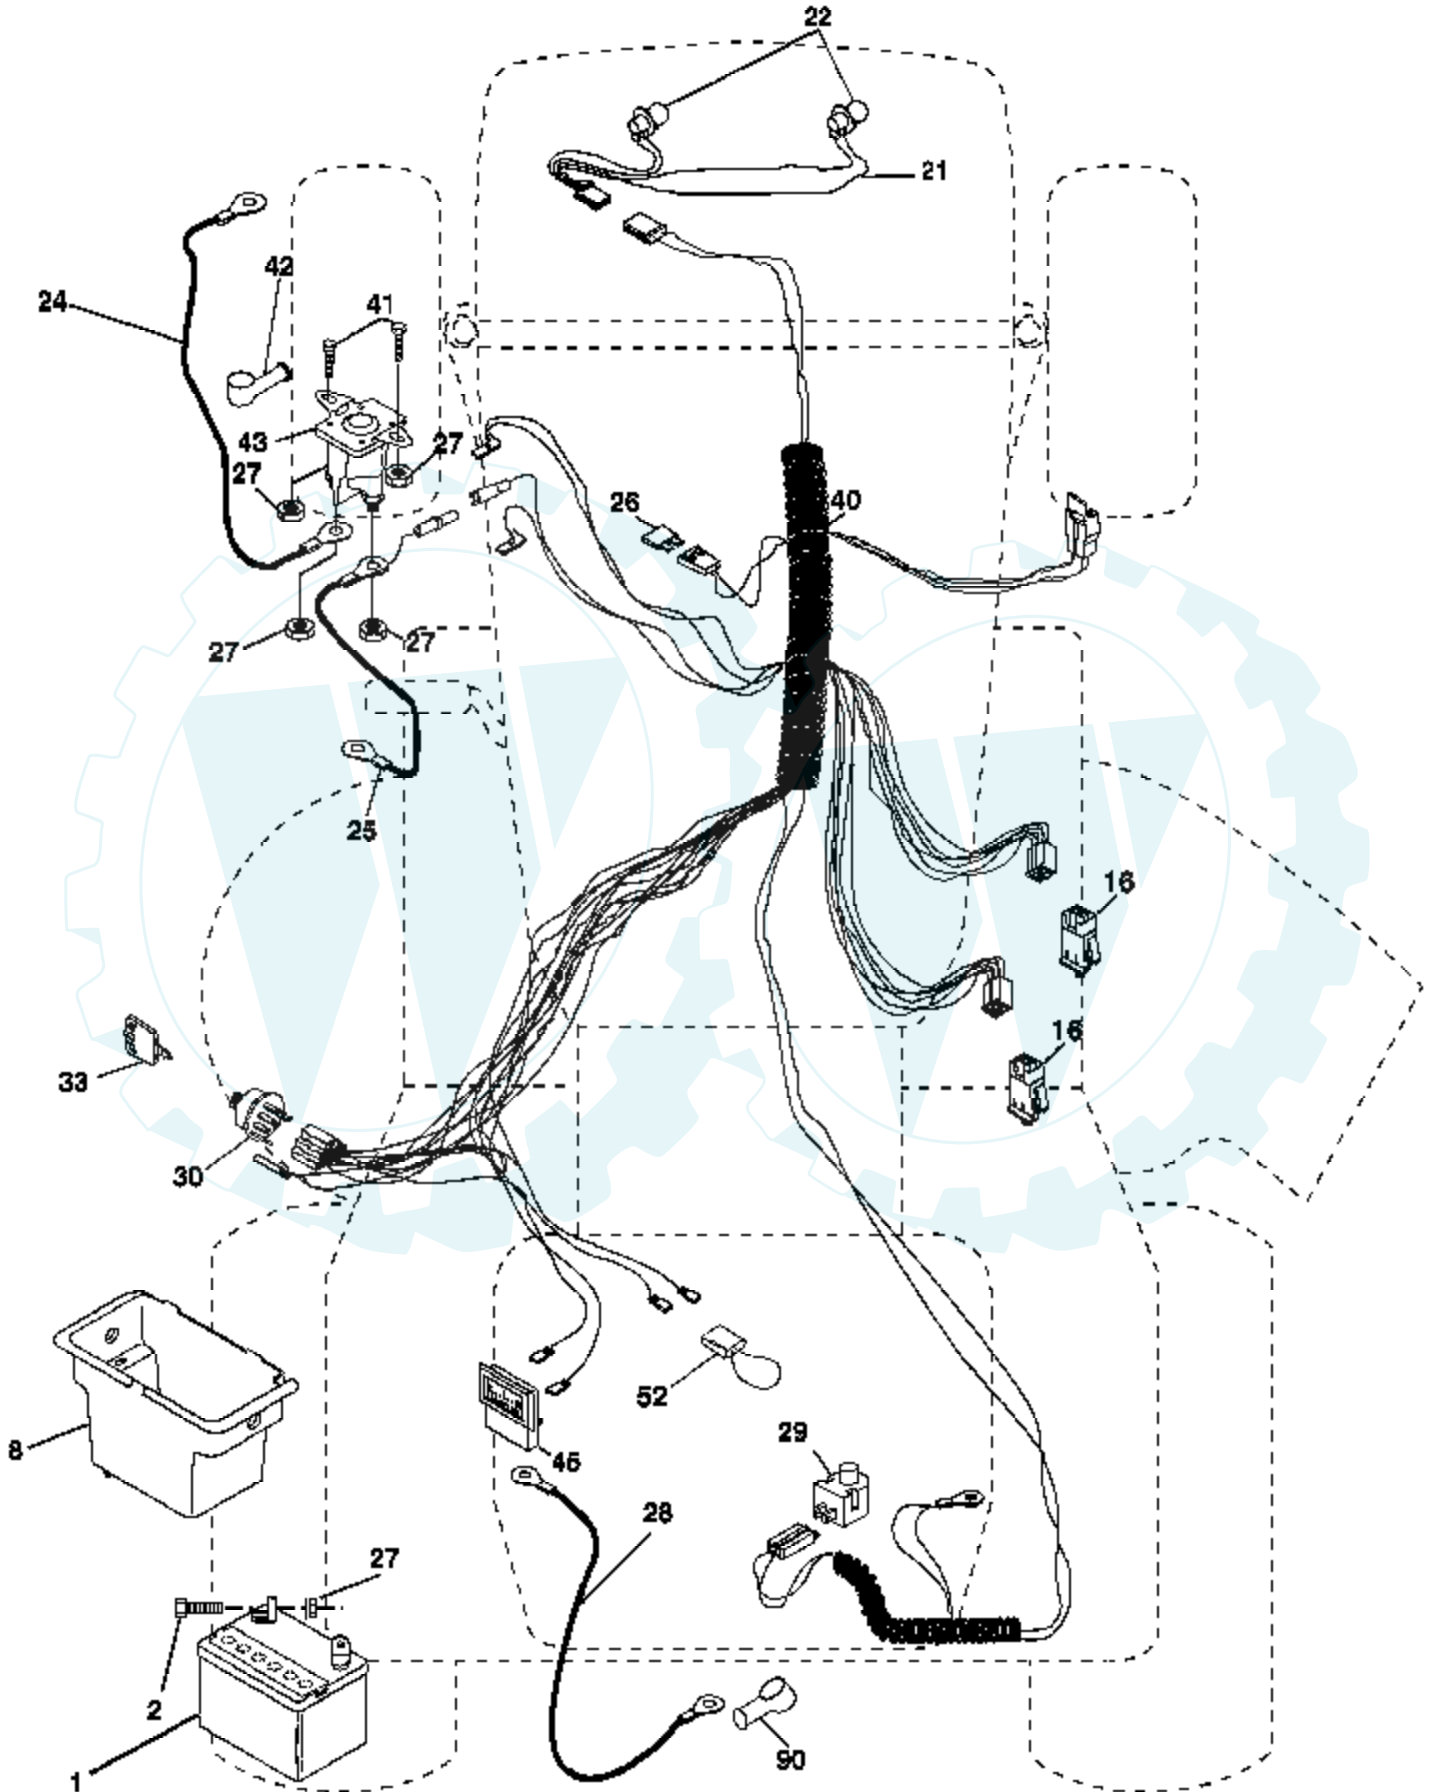

Ref #	Part Number	Qty	Description
1	156369		Decal Oper
2	176305		Decal Fender
3	176308		Decal Hood LH
4	177020		Decal Side Panel Logo
5	180710		Decal HP Engine
7	179128		Decal Deck "B" "42"
8	170563		Decal Mower Warn Keep Hand Away
9	172740		Decal Fender Logo
10	157140		Decal Fender Danger E/F
11	172743		Decal Ins Strg Whl
14	160396		Decal V-Belt Schematic
16	176307		Decal Hood Rh
20	145005		Decal Bat Dan/Psn
	179769X428		Pad Footrest Rh
	179768X428		Pad Footrest Lh
	138311		Decal Handle Lft Height Adjust
	173587		Decal Fend Reflector Rh
	173589		Decal Fend Reflector Lh
	183247		Manual Owner's (English)
	183248		Manual Owner's (French)

Ref #	Part Number	Qty	Description
80	145090		Arm, Shift
81	165592		Shaft Assembly
82	123782X		Spring, Torsion
83	19171216		Washer 17/32 x 3/4 x 16 Gauge
84	166231		Link Transaxle
85	150360		Nut, Nylock
89	169372X428		Console, Shift, STLT
96	4497H		Retainer Spring
112	19091210		Washer 9/32 x 3/4 x 10 Ga
113	127285X		Strap Torque
116	72140608		Bolt Rd Hd Sqnk 3/8-16 x 1 Unc
120	73900600		Nut Lock Flg. 3/8-16 Unc
145	74490540		Bolt Hex Flghd 5/16-18 x Gr.5
150	175456		Spacer Retainer
151	19133210		Washer 13/32 x 2 x 10 Ga.
156	166002		Washer Srrted 5/16ID x 1 .125
158	165589		Bracket Shift Mount
159	165494		Hub Tapered Flange Shift Lt
161	72140406		Bolt Rdhd Sqnk 1/4-20 x 3/4 Gr.5
162	73680400		Nut Crownlock 1/4-20 UNC
163	74780416		Bolt Hex Fin 1/4-20 UNC x 1 Gr.5
164	19091010		Washer 5/8 x .281 x 10 Ga.
165	165623		Bracket Pivot Lever
166	166880		Screw 5/16-18 x 5/8
168	165492		Bolt shoulder 5/16-18 x .561
169	165580		Plate Fastening Lt
170	178394		Keeper Belt T/A
197	169613		Nyliner Snap-In 5/8" ID
198	169593		Washer Nyl 7/8ID x .105"
202	72110612		Bolt Carr Sh 3/8-16 x 1-1/2 Gr.5
212	145212		Nut Hex Flange Lock