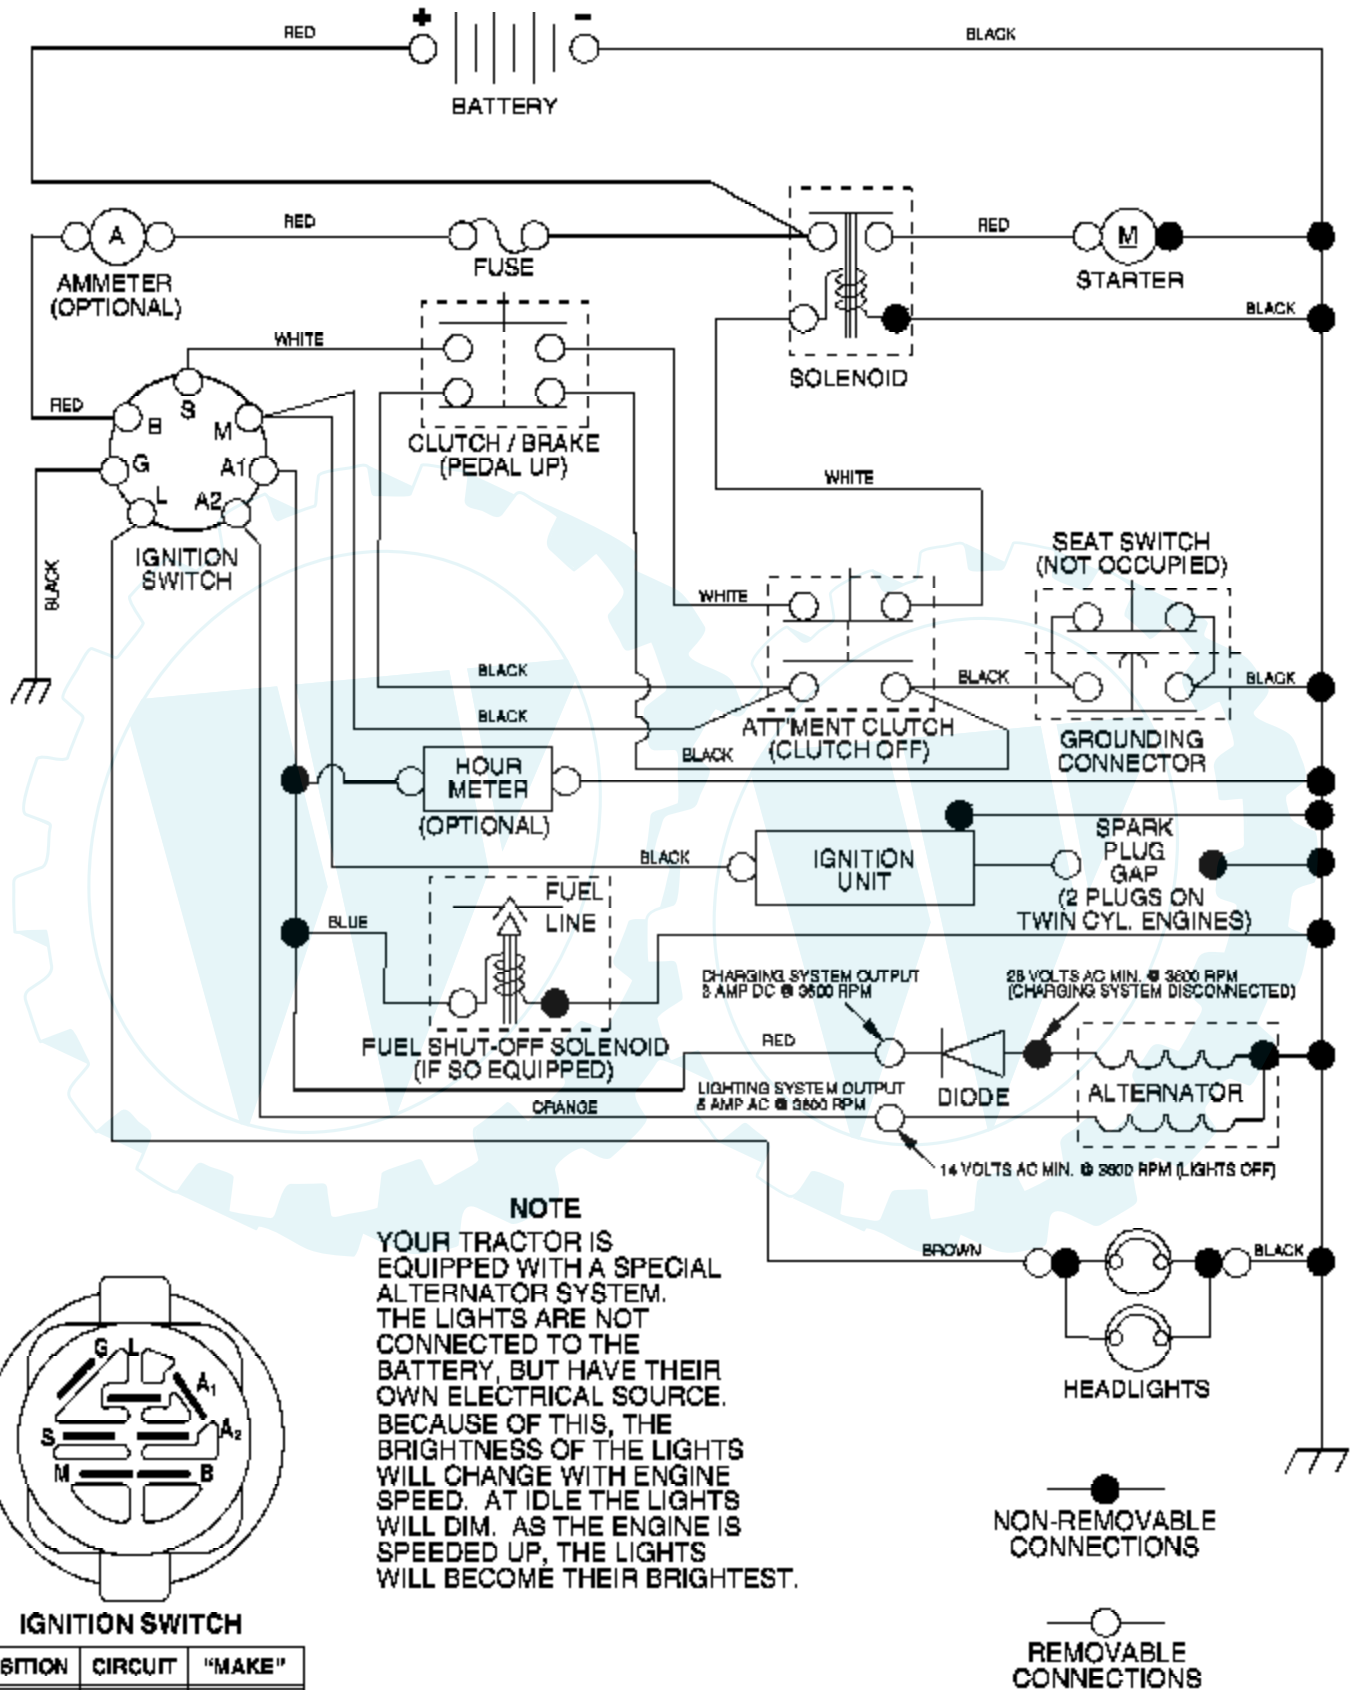

Ref #	Part Number	Qty	Description
1	170771		Control Throt
2	17720408		Screw Hex Thd Cut 1/4-20x5/8 T
3			Engine B&S Model No. 407777 (Order parts from engine manufacturer)
4	149723		Muffler Exhaust
5	159955		Exhaust Asm. Lh
6	160589		Exhaust Asm. Rh
7	138129		Clamp Tube Double Engine
8	171877		Bolt 5/16-18unc x 3/4 w/sems
10	162797		Heat Shield Lt
11	10040500		Washer Lock Hvy. Helical 1/4
12	71070512		Screw Hex Hd Cap 5/16-18 x 3/4
13	165391		Gasket Muffler
14	148456		Tube Drain Oil Easy
16	11050600		Washer Lock Ext Tooth 3/8
17	17060624		Screw 3/8-16x1-1/2
23	169837		Shield BRN/DBR Guard
25	145996		Control Choke
26	73920600		Nut Keps 3/8-24 Unf
27	152927		Screw
29	137180		Arrestor Spark
31	180645		Tank Fuel
32	140527		Cap Fuel
33	123487X		Clamp Hose Blk
37	137040		Line Fuel
38	148315		Plug Drain Oil Easy
40	124028X		Bushing Snap Nyl Black
41	139277		Stem Tank Fuel
44	17670412		Screw Hexwsh Thdrol 1/4-20 x 3/4
45	17000612		Screw Hex wsh Thdrol 3/8-16 x 3/4
46	19091416		Washer 9/32 x 7/8 x 16 Ga.
81	73510400		Nut Keps Hex 1/4-20 Unc
112	3645J		Bushing

Ref #	Part Number	Qty	Description
1	159460		Wire Asm Inner/Sprg W/plunger LT
2	159471		Shaft Asm Lift RH w/Inf
3	105767X		Pin Groove 1 500 Zinc
4	12000002		E Ring #5133-62
5	19211621		Washer 21/32 X 1 X 21 Ga
6	120183X		Bearing Nylon Blk 629 Id
7	125631X		Grip Handle
8	170770		Button Plunger
11	139865		Link Lift LH Fixed Length
12	139866		Link Lift RH Fixed Length
13	4939M		Retainer Spring
15	173288		Link Front
16	73350800		Nut Jam Hex 1/2-13 Unc
17	175689		Trunnion
18	73800800		Nut Lock W/Wsh 1/2-13 Unc
19	139868		Arm Suspension Rear
20	163552		Retainer Spring
31	169865		Bearing Pvt Lift
32	73540600		Nut Crownlock 3/8 - 24
36	155097		Pointer Height Indicator
37	123935X		Plug Hole Blk. 1.485/1.515 Dia.
38	17060516		Screw 5/16-18 x 1
40	19112410		Washer 11/32 x 1-1/210 Ga.
41	155098		Indicator Height STLT