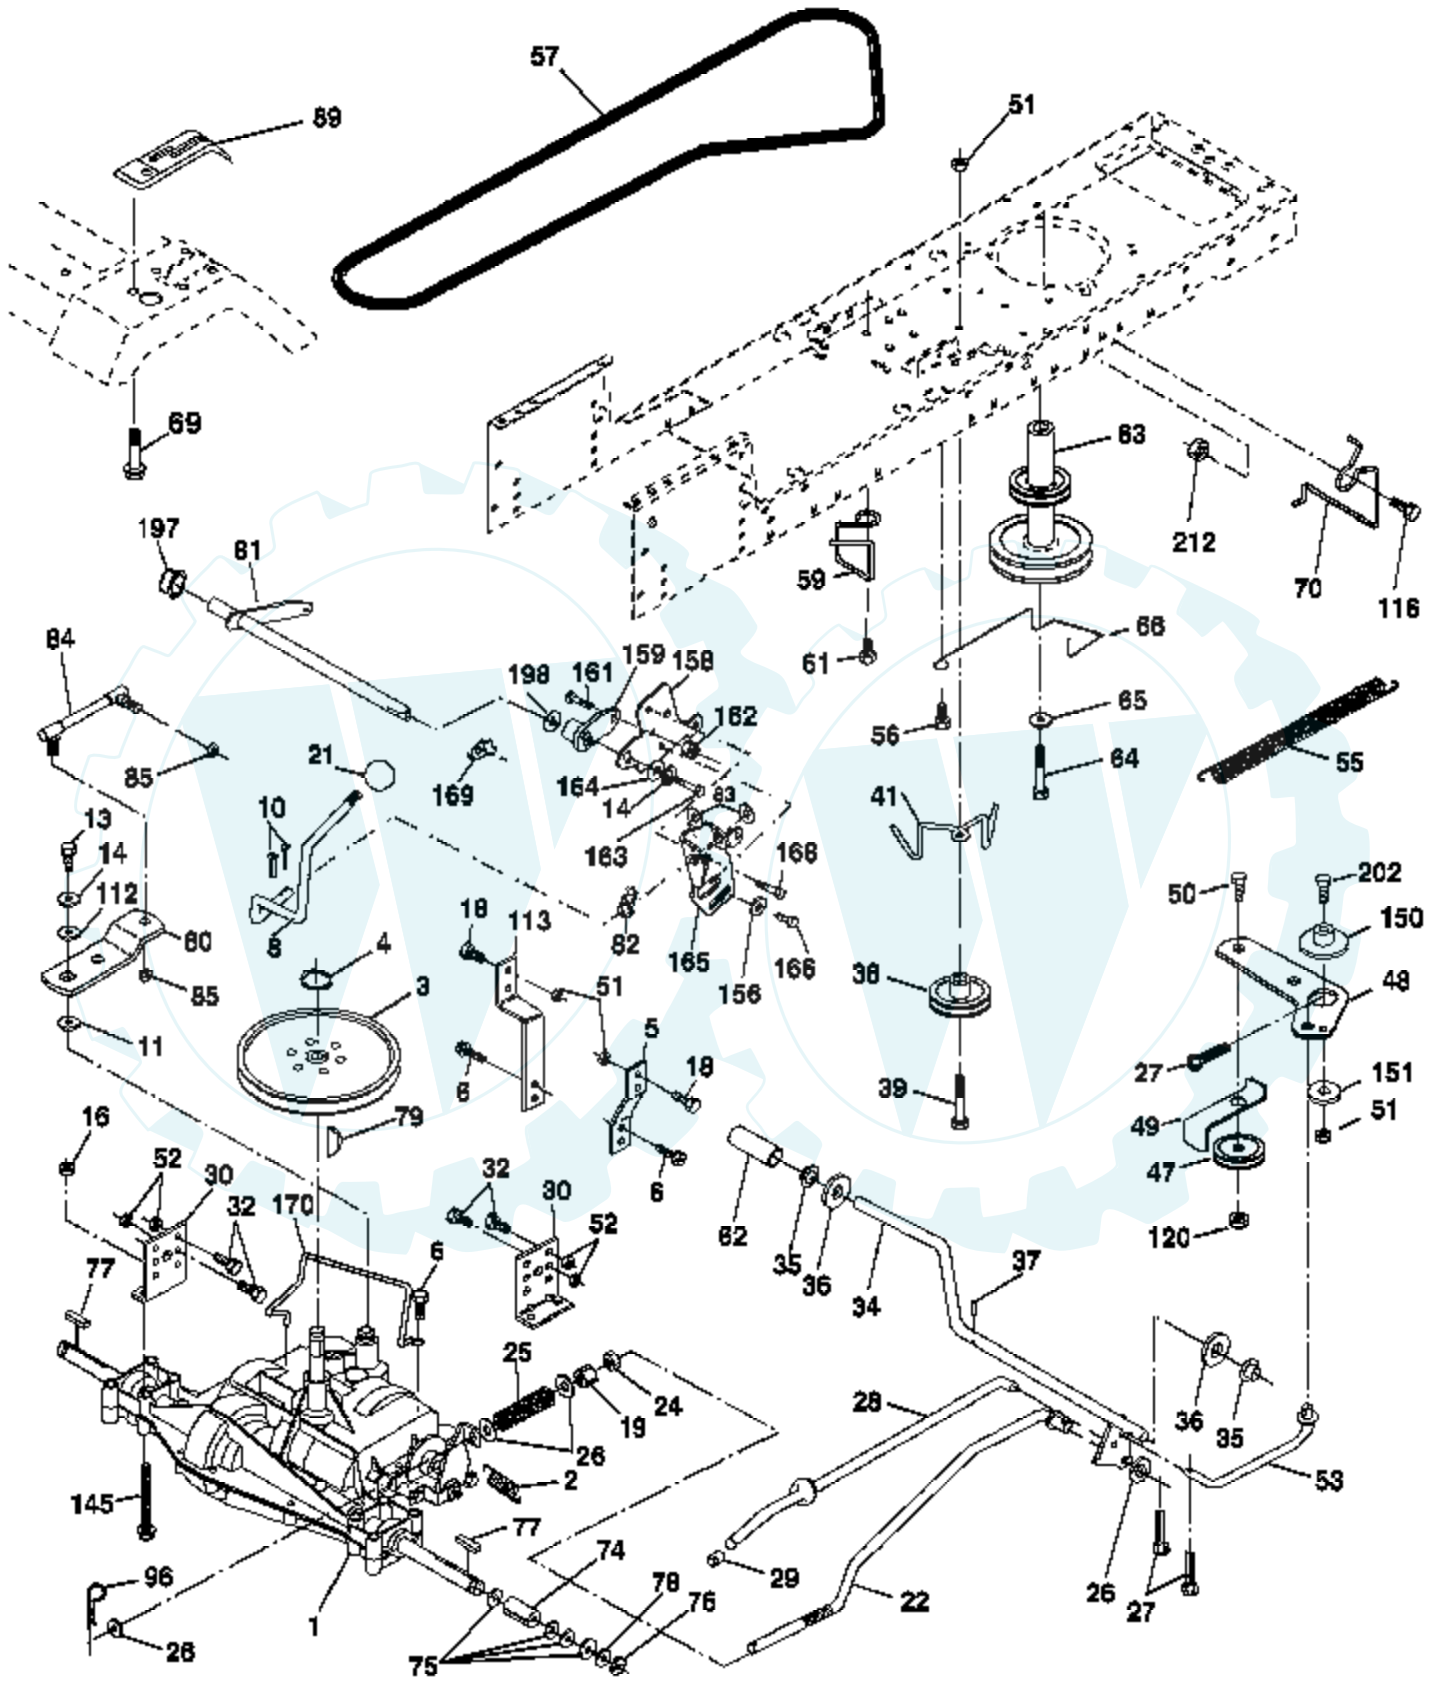

Ref #	Part Number	Qty	Description
1	156369		Decal Oper
2	176305		Decal Fender
3	176308		Decal Hood LH
4	177020		Decal Side Panel Logo
5	180710		Decal HP Engine
7	179128		Decal Deck "B" "42"
8	170563		Decal Mower Warn Keep Hand Away
9	172740		Decal Fender Logo
10	157140		Decal Fender Danger E/F
11	172743		Decal Ins Strg Whl
14	160396		Decal V-Belt Schematic
16	176307		Decal Hood Rh
20	145005		Decal Bat Dan/Psn
	179769X428		Pad Footrest Rh
	179768X428		Pad Footrest Lh
	138311		Decal Handle Lft Height Adjust
	173587		Decal Fend Reflector Rh
	173589		Decal Fend Reflector Lh
	183247		Manual Owner's (English)
	183248		Manual Owner's (French)

Ref #	Part Number	Qty	Description
80	145090		Arm, Shift
81	165592		Shaft Assembly
82	123782X		Spring, Torsion
83	19171216		Washer 17/32 x 3/4 x 16 Gauge
84	166231		Link Transaxle
85	150360		Nut, Nylock
89	169372X428		Console, Shift, STLT
96	4497H		Retainer Spring
112	19091210		Washer 9/32 x 3/4 x 10 Ga
113	127285X		Strap Torque
116	72140608		Bolt Rd Hd Sqnk 3/8-16 x 1 Unc
120	73900600		Nut Lock Flg. 3/8-16 Unc
145	74490540		Bolt Hex Flghd 5/16-18 x Gr.5
150	175456		Spacer Retainer
151	19133210		Washer 13/32 x 2 x 10 Ga.
156	166002		Washer Srrted 5/16ID x 1 .125
158	165589		Bracket Shift Mount
159	165494		Hub Tapered Flange Shift Lt
161	72140406		Bolt Rdhd Sqnk 1/4-20 x 3/4 Gr.5
162	73680400		Nut Crownlock 1/4-20 UNC
163	74780416		Bolt Hex Fin 1/4-20 UNC x 1 Gr.5
164	19091010		Washer 5/8 x .281 x 10 Ga.
165	165623		Bracket Pivot Lever
166	166880		Screw 5/16-18 x 5/8
168	165492		Bolt shoulder 5/16-18 x .561
169	165580		Plate Fastening Lt
170	178394		Keeper Belt T/A
197	169613		Nyliner Snap-In 5/8" ID
198	169593		Washer Nyl 7/8ID x .105"
202	72110612		Bolt Carr Sh 3/8-16 x 1-1/2 Gr.5
212	145212		Nut Hex Flange Lock