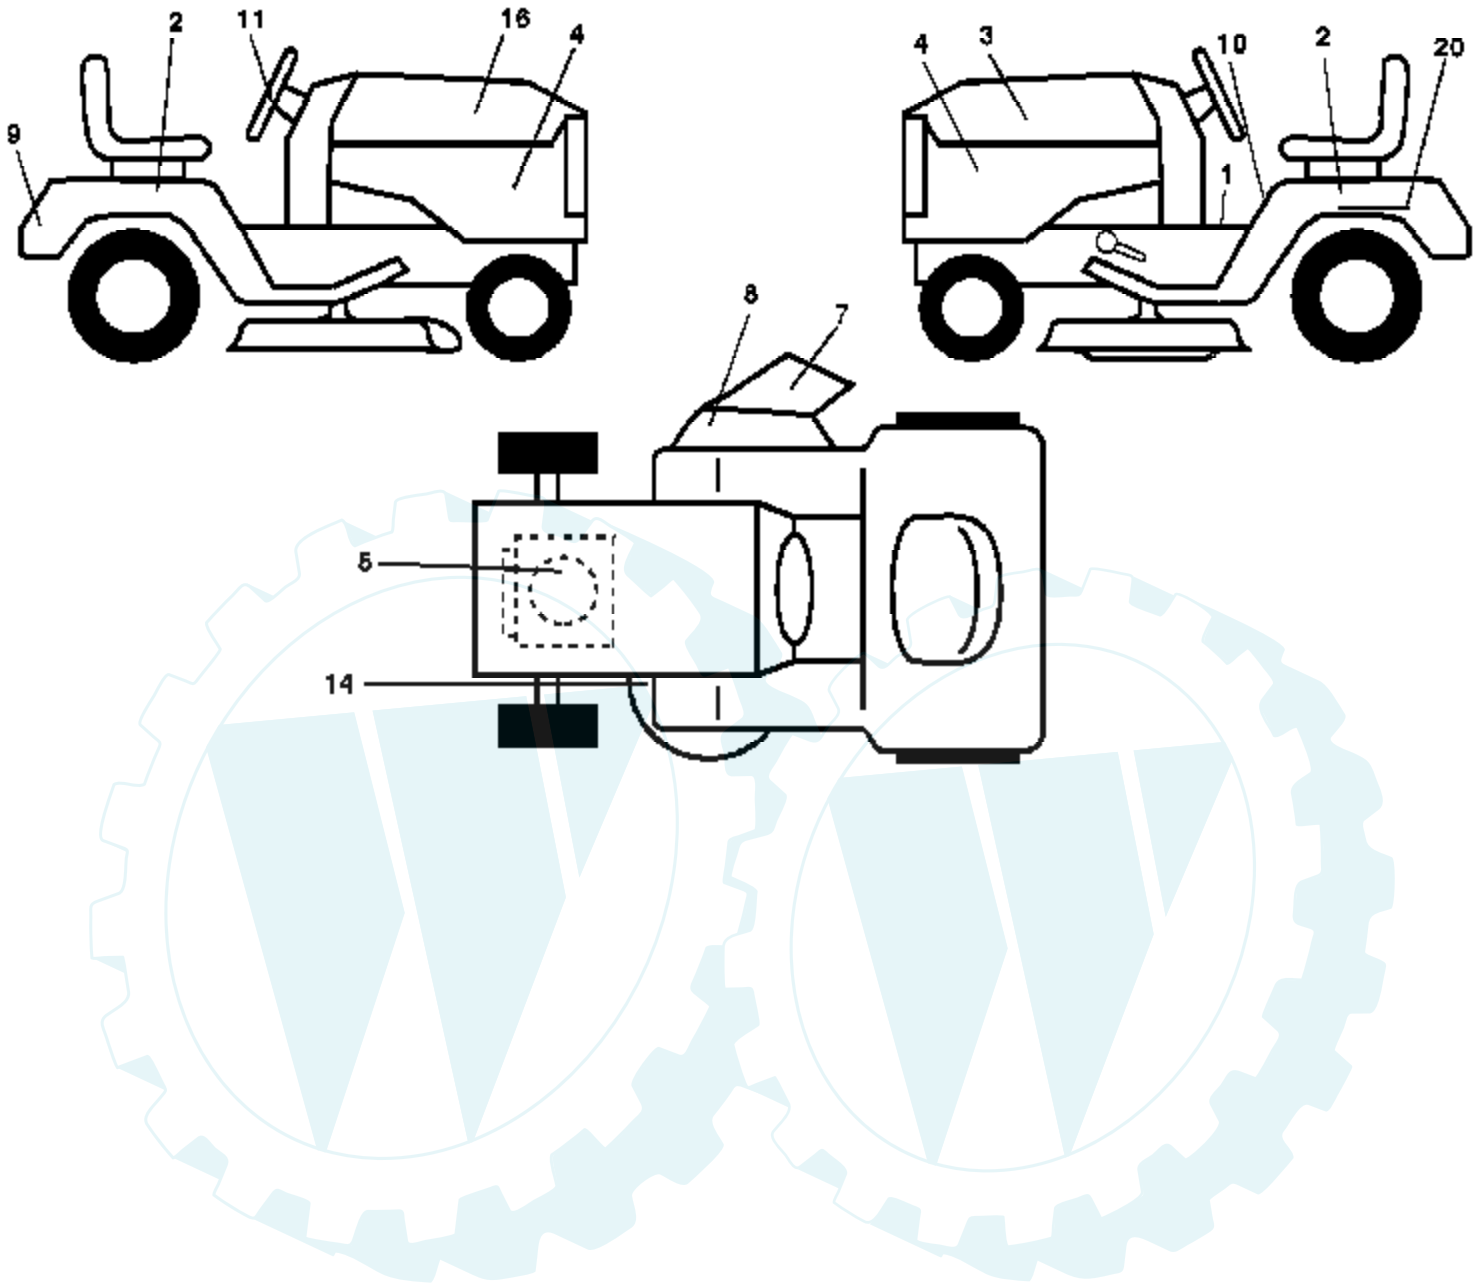

Ref #	Part Number	Qty	Description
1	156369		Decal Oper
2	176305		Decal Fender
3	176308		Decal Hood LH
4	177020		Decal Side Panel Logo
5	180710		Decal HP Engine
7	179128		Decal Deck "B" "42"
8	170563		Decal Mower Warn Keep Hand Away
9	172740		Decal Fender Logo
10	157140		Decal Fender Danger E/F
11	172743		Decal Ins Strg Whl
14	160396		Decal V-Belt Schematic
16	176307		Decal Hood Rh
20	145005		Decal Bat Dan/Psn
	179769X428		Pad Footrest Rh
	179768X428		Pad Footrest Lh
	138311		Decal Handle Lft Height Adjust
	173587		Decal Fend Reflector Rh
	173589		Decal Fend Reflector Lh
	183247		Manual Owner's (English)
	183248		Manual Owner's (French)