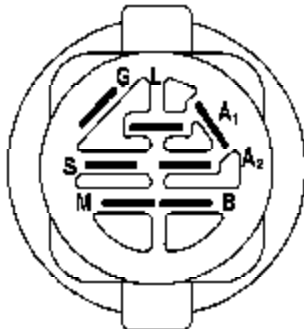

IGNITION SWITCH

POSITION	CIRCUIT	"MAKE"
OFF	M+G+A1	NONE
RUN/LIGHT	B+A1	A2+L
RUN	B+A1	NONE
START	B+S+A1	NONE

WIRING INSULATED CLIPS

NOTE: IF WIRING INSULATED CLIPS WERE REMOVED FOR SERVICING OF UNIT, THEY SHOULD BE REPLACED TO PROPERLY SECURE YOUR WIRING.

Der Ersatzteilspezialist im Internet.