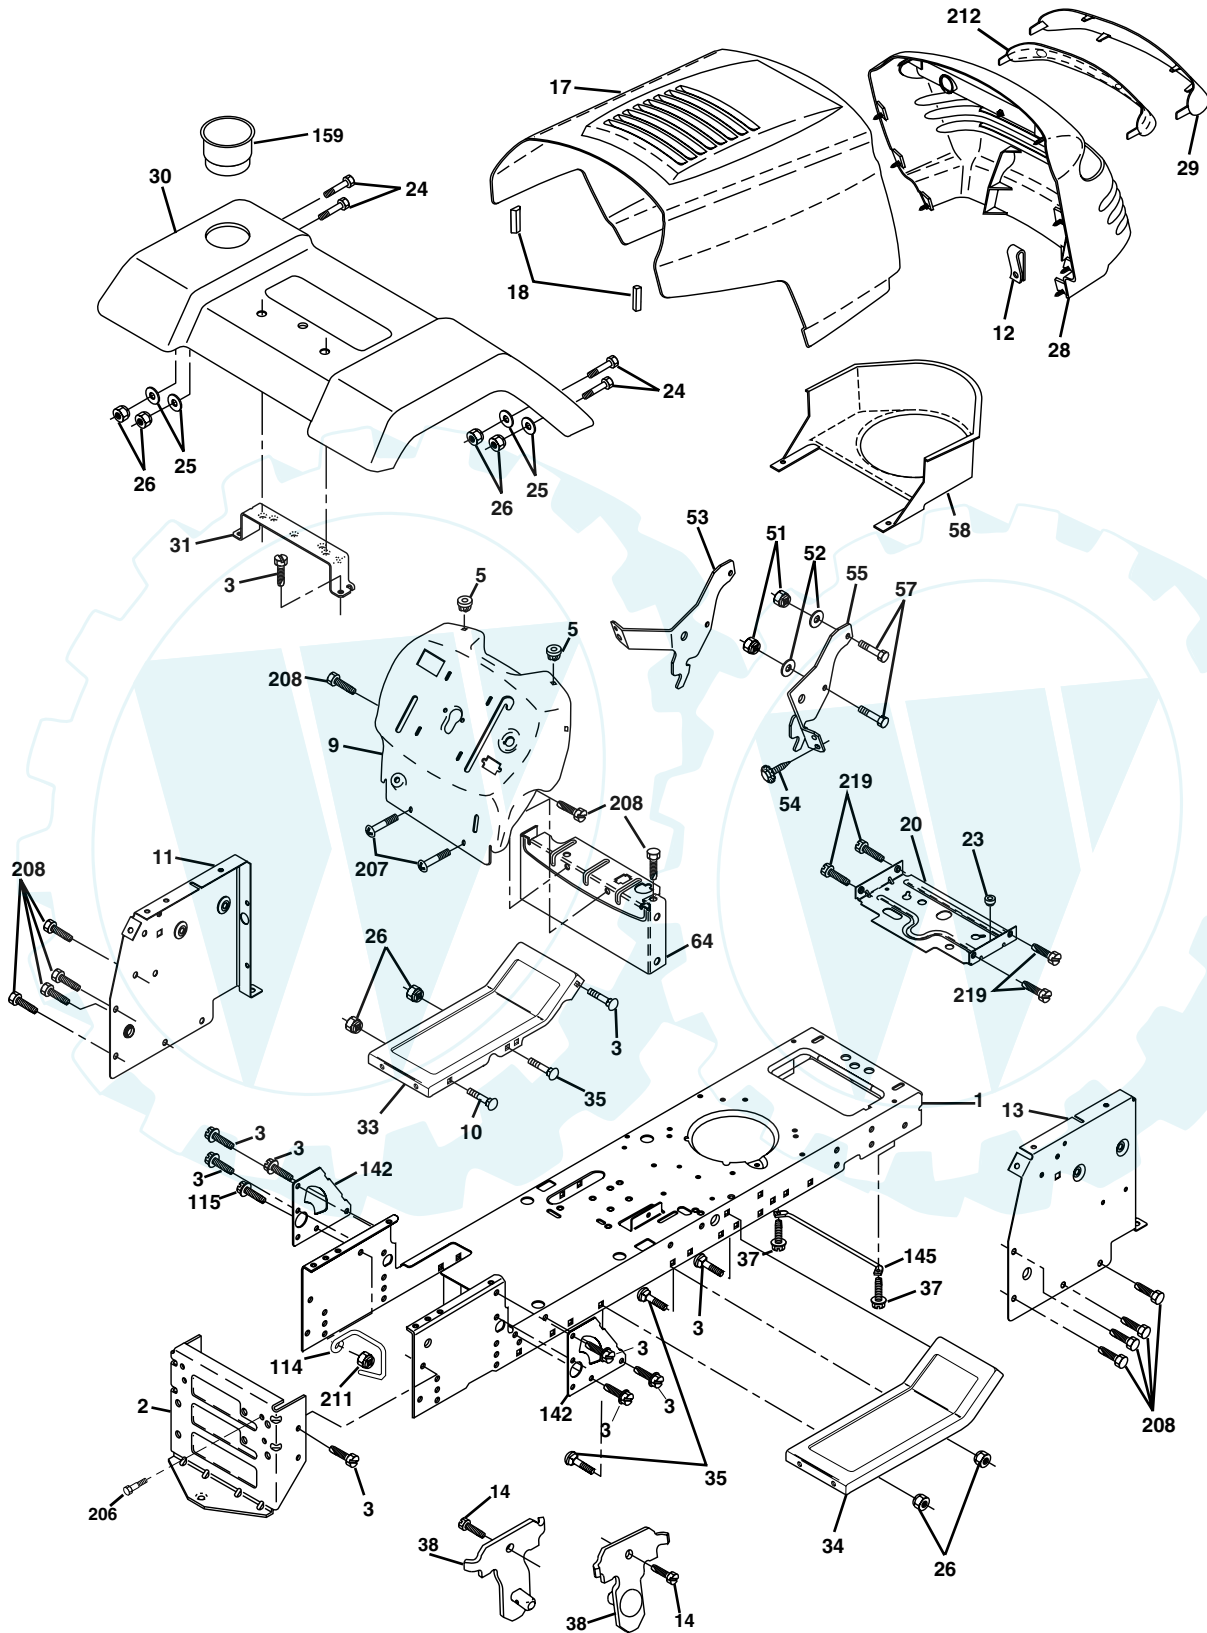

TRACTOR - - MODEL NUMBER PPR2042STA

CHASSIS

TRACTOR - - MODEL NUMBER PPR2042STA

CHASSIS

KEY NO.	PART NO.	DESCRIPTION
1	174619	Chassis
2	176554	Drawbar
3	17060612	Screw 3/8-16 X .75
5	155272	Bumper Hood/Dash
9	168337X012	Dash P/L
10	72140608	Bolt Carriage 3/8-16 x 1
11	174996	Panel Dash Lh
12	145660	Clip Tinnerman
13	172105X010	Panel Dash Rh
14	17490608	Screw Thdrol 3/8 x 16 x 1/2
17	159639X428	Hood LT/PL
18	126938X	Bumper Hood
20	180679	Plate Mtg Battery Fuel Tank Fr
23	124028X	Bushing
24	74780616	Bolt Fin Hex 3/8-16 x 1 Gr 5
25	19131312	Washer 13/32 X 13/16 X 12 Ga
26	73800600	Nut Lock Hex W/Ins 3/8-16 Unc
28	179844	Grille/Lens Asm
29	170472X599	Lens LT/PL
30	169470X428	Fender Footrest Pnt
31	136619	Bracket Fender
33	179716X428	Footrest Pnt Lh
34	179717X428	Footrest Pnt Rh
35	72110606	Bolt Rdhd Sht Sqnk 3/8-16 x 3/4
37	17490508	Screw Thdrol 6/16-18 x 1/2 TYT
38	175710	Bracket Asm Pivot Mower Rear
51	73800400	Nut Lock Hex W/Ins 1/4-20
52	19091416	Washer 9/32 x 7/8 x 16 Ga.
53	144697	Bracjet Grukke Lh
54	161464	Screw Hex Wshd 8-18 x 7/8
55	144696	Bracket Grille Rh
57	74780412	Bolt Hex 1/4-20 x 3/4
58	174930	Duct Air
64	154798	Dash Lower STLT
114	158112	Keeper Belt Rear LH
115	17060620	Screw 3/8-16 x 1-1/4
142	175702	Plate Reinforcement STLT
145	156524	Rod Pivot Chassis/Hood
159	169473X428	Cupholder
206	170165	Bolt Shoulder 5/16-18
207	17670508	Screw Thdrol 5/16-18 x 1/2
208	17670608	Screw Thdrol 3/8-16 x 1/2
211	145212	Nut Hexflange Lock
212	156229	Insert Lens Relect
219	17000512	Screw 5/16-18 x 3/4
---	5479J	Plug BTN. Blk

NOTE: All component dimensions given in U.S. inches
1 inch = 25.4 mm