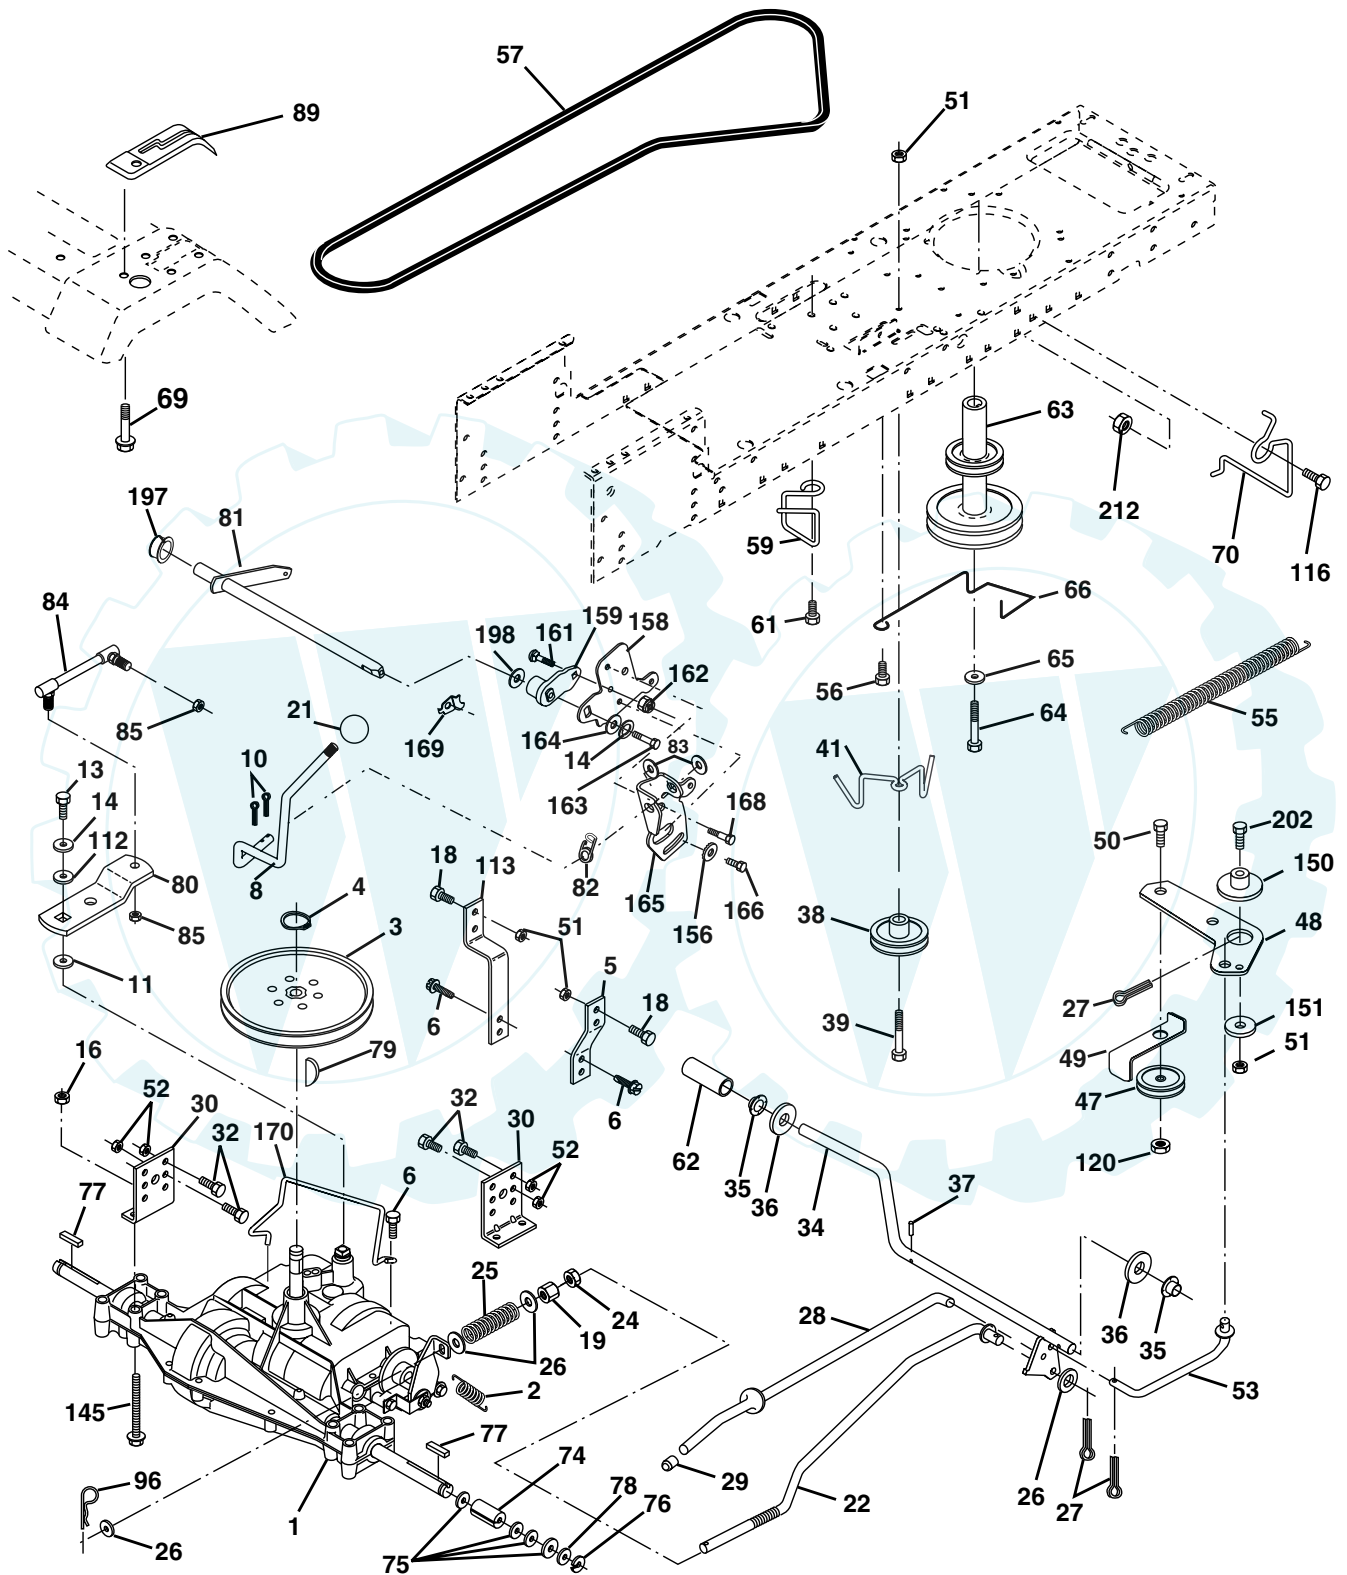

TRACTOR - - MODEL NUMBER PPR2042STA

DRIVE

TRACTOR - - MODEL NUMBER PPR2042STA

DRIVE

KEY NO.	PART NO.	DESCRIPTION	KEY NO.	PART NO.	DESCRIPTION
1	----	Transaxle (See Breakdown) Peerless206-545C	63	175410	Pulley Eng
2	146682	Spring Return Brake T/a Zinc	64	71170764	Bolt Hex 7/16-20 x 4 Gr 5
3	123666X	Pulley Transaxle 18/20" tires	65	10040700	Washer Lock Hvy Hlcl Spr 7/16
4	12000028	Ring Retainer # 5100-62	66	154778	Keeper Belt Engine
5	121520X	Strap Torque 30 Degrees	69	145432	Screw Hex Wsh Hi-Lo 1/4-1/2 Unc
6	17060512	Screw 5/16-18 x 3/4	70	134683	Guide Belt Mower Drive RH
8	165619	Rod Shifter Fender STLT	74	137057	Spacer Split
10	76020416	Pin Cotter 1/8 x 1 Cad	75	121749X	Washer 25/32 x 1 1/4 x 16 Ga
11	105701X	Washer Plate Shf 388 Sq Hole	76	12000001	E-ring #5133-75
13	74550412	Bolt 1/4-28unf Gr8 W/Patch	77	123583X	Key Square
14	10040400	Washer Lock Hvy Helical 1/4	78	121748X	Washer 25/32 x 1-5/8 x 16ga
16	73800500	Nut Lock Hex w/Ins. 5/16-18 Unc	79	2228M	Key Woodruff
18	74780616	Bolt Fin Hex 3/8-16 Unc x 1 Gr 5	80	145090	Arm, Shift
19	73800600	Nut Lock Hex w/Ins. 38/-16 Unc	81	165592	Shaft Assembly
21	140845	Knob Deluxe	82	123782X	Spring, Torsion
22	130804	Rod Brake Blk Zinc 26 840	83	19171216	Washer 17/32 x 3/4 x 16 Gauge
24	73350600	Nut Hex Jam 3/8-16 Unc	84	166231	Link Transaxle
25	106888X	Spring Rod Brake 2 00 Zinc	85	150360	Nut, Nylock
26	19131316	Washer 13/32 x 13/16 x 16 Ga.	89	169372X428	Console, Shift, STLT
27	76020412	Pin Cotter 1/8 x 3/4 Cad	96	4497H	Retainer Spring
28	175765	Rod Brake Parking Lt/Yt	112	19091210	Washer 9/32 x 3/4 x 10 Ga
29	71673	Cap Brake Parking	113	127285X	Strap Torque
30	169592	Bracket Mtg Transaxle	116	72140608	Bolt RdHd Sqnk 3/8-16 x 1 Unc
32	74760512	Bolt Hex Hd 5/16-18 Unc x 3/4	120	73900600	Nut Lock Flg. 3/8-16 Unc
34	175578	Shaft Asm Pedal Foot	145	74490540	Bolt Hex Flghd 5/16-18 x Gr.5
35	120183X	Bearing Nylon Blk 629 Id	150	175456	Spacer Retainer
36	19211616	Washer 21/32 x 1 x 16 Ga	151	19133210	Washer 13/32 x 2 x 10 Ga.
37	1572H	Pin Roll 3/16 x 1"	156	166002	Washer Srrted 5/16ID x 1 .125
38	179114	Pulley Composite Flat	158	165589	Bracket Shift Mount
39	74760648	Bolt Fin Hex 3/8-16unc x 3	159	165494	Hub Tapered Flange Shift Lt
41	175556	Keeper Belt Idler	161	72140406	Bolt Rdhd Sqnk 1/4-20 x 3/4 Gr.5
47	127783	Pulley Idler	162	73680400	Nut Crownlock 1/4-20 UNC
48	154407	Bellcrank Clutch Grnd Drv STL	163	74780416	Bolt Hex Fin 1/4-20 UNC x 1 Gr.5
49	123205X	Retainer Belt Style Spring	164	19091010	Washer 5/8 x .281 x 10 Ga.
50	74760624	Bolt Hex Hd 3/8-16 Unc x 1-1/2	165	165623	Bracket Pivot Lever
51	73680600	Nut Crownlock 3/8-16 UNC	166	166880	Screw 5/16-18 x 5/8
52	73680500	Nut Crown Lock 5/16-18	168	165492	Bolt shoulder 5/16-18 x .561
53	105710X	Link Clutch 7 66	169	165580	Plate Fastening Lt
55	105709X	Spring Return Clutch 6 75	170	178394	Keeper Belt T/A
56	17060620	Screw 3/8-16 x 1-1/4	197	169613	Nyliner Snap-In 5/8" ID
57	130801	V-Belt Gd Drive	198	169593	Washer Nyl 7/8ID x .105"
59	169691	Keeper Belt Centerspan	202	72110612	Bolt Carr Sh 3/8-16 x 1-1/2 Gr.5
61	17120614	Screw 3/8-16 x .875	212	145212	Nut Hex Flange Lock
62	8883R	Cover Pedal Blk Round			

NOTE: All component dimensions given in U.S. inches
1 inch = 25.4 mm