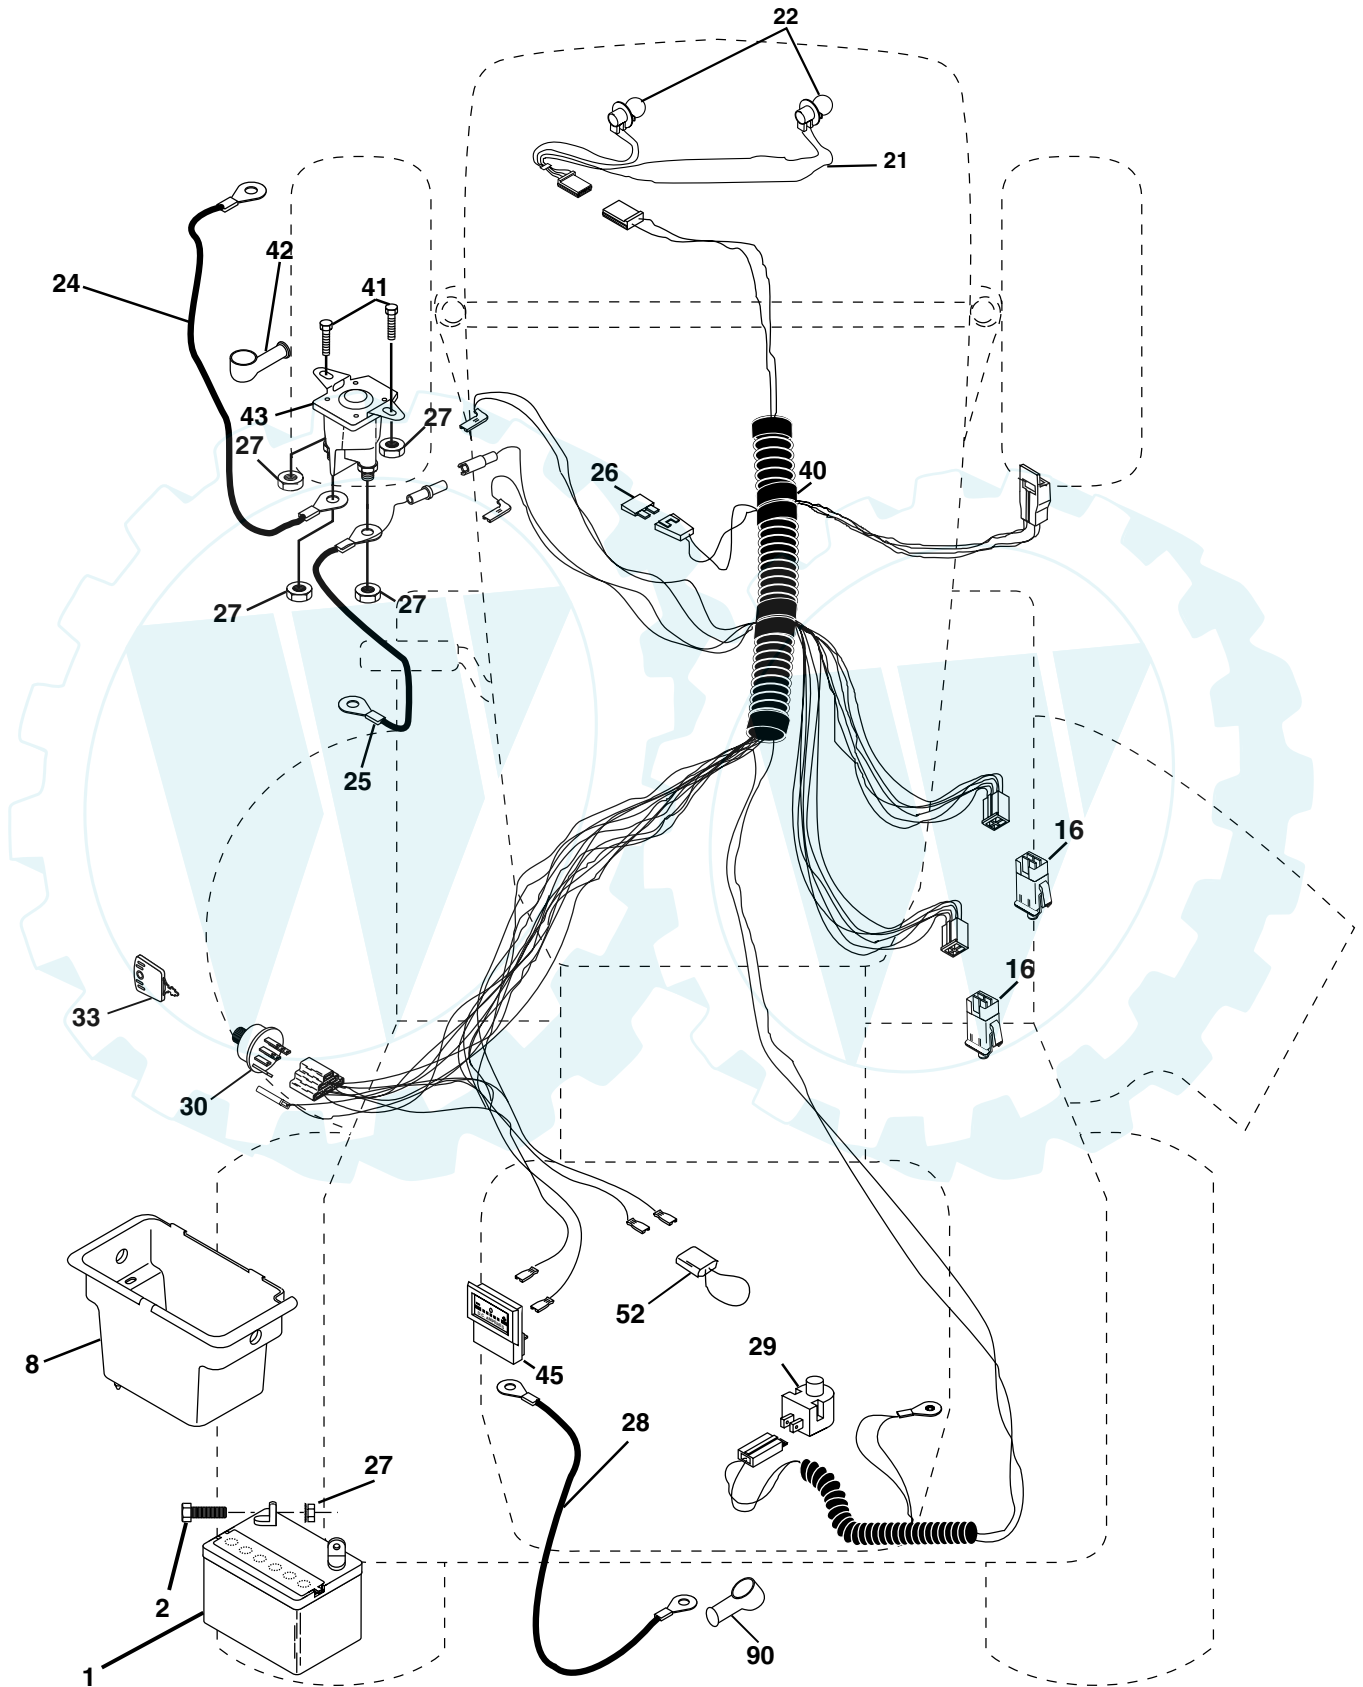

REPAIR PARTS

www.ersatzteil-service.de

TRACTOR - - MODEL NUMBER PPR2042STA

ELECTRICAL

TRACTOR - - MODEL NUMBER PPR2042STA

ELECTRICAL

KEY NO.	PART NO.	DESCRIPTION
1	163465	Battery
2	74760412	Bolt Hex Hd 1/4-20unc X 3/4
8	176689	Box Battery Fender
16	176138	Switch Interlock
21	175685	Harness Socket Light with 415J
22	4152J	Bulb, Light # 1156
24	4799J	Cable Battery
25	146147	Cable Battery 6 Ga Red w/16 wire
26	175158	Fuse 20 Amp
27	73510400	Nut Keps Hex 1/4-20 Unc
28	4207J	Cable Ground 6ga 12 black
29	121305X	Switch Plunger Nc Gray
30	175566	Switch Ign
33	140401	Key Ign Molded Generic
40	179720	Harness Ign
41	71110408	Bolt Fin Hex 1/4-20uncx 1/2
42	131563	Cover Terminal Red
43	178861	Solenoid
45	121433X	Ammeter Rectangular
52	141940	Protection Loop
90	180449	Cover Terminal Battery

NOTE: All component dimensions given in U.S. inches
1 inch = 25.4 mm