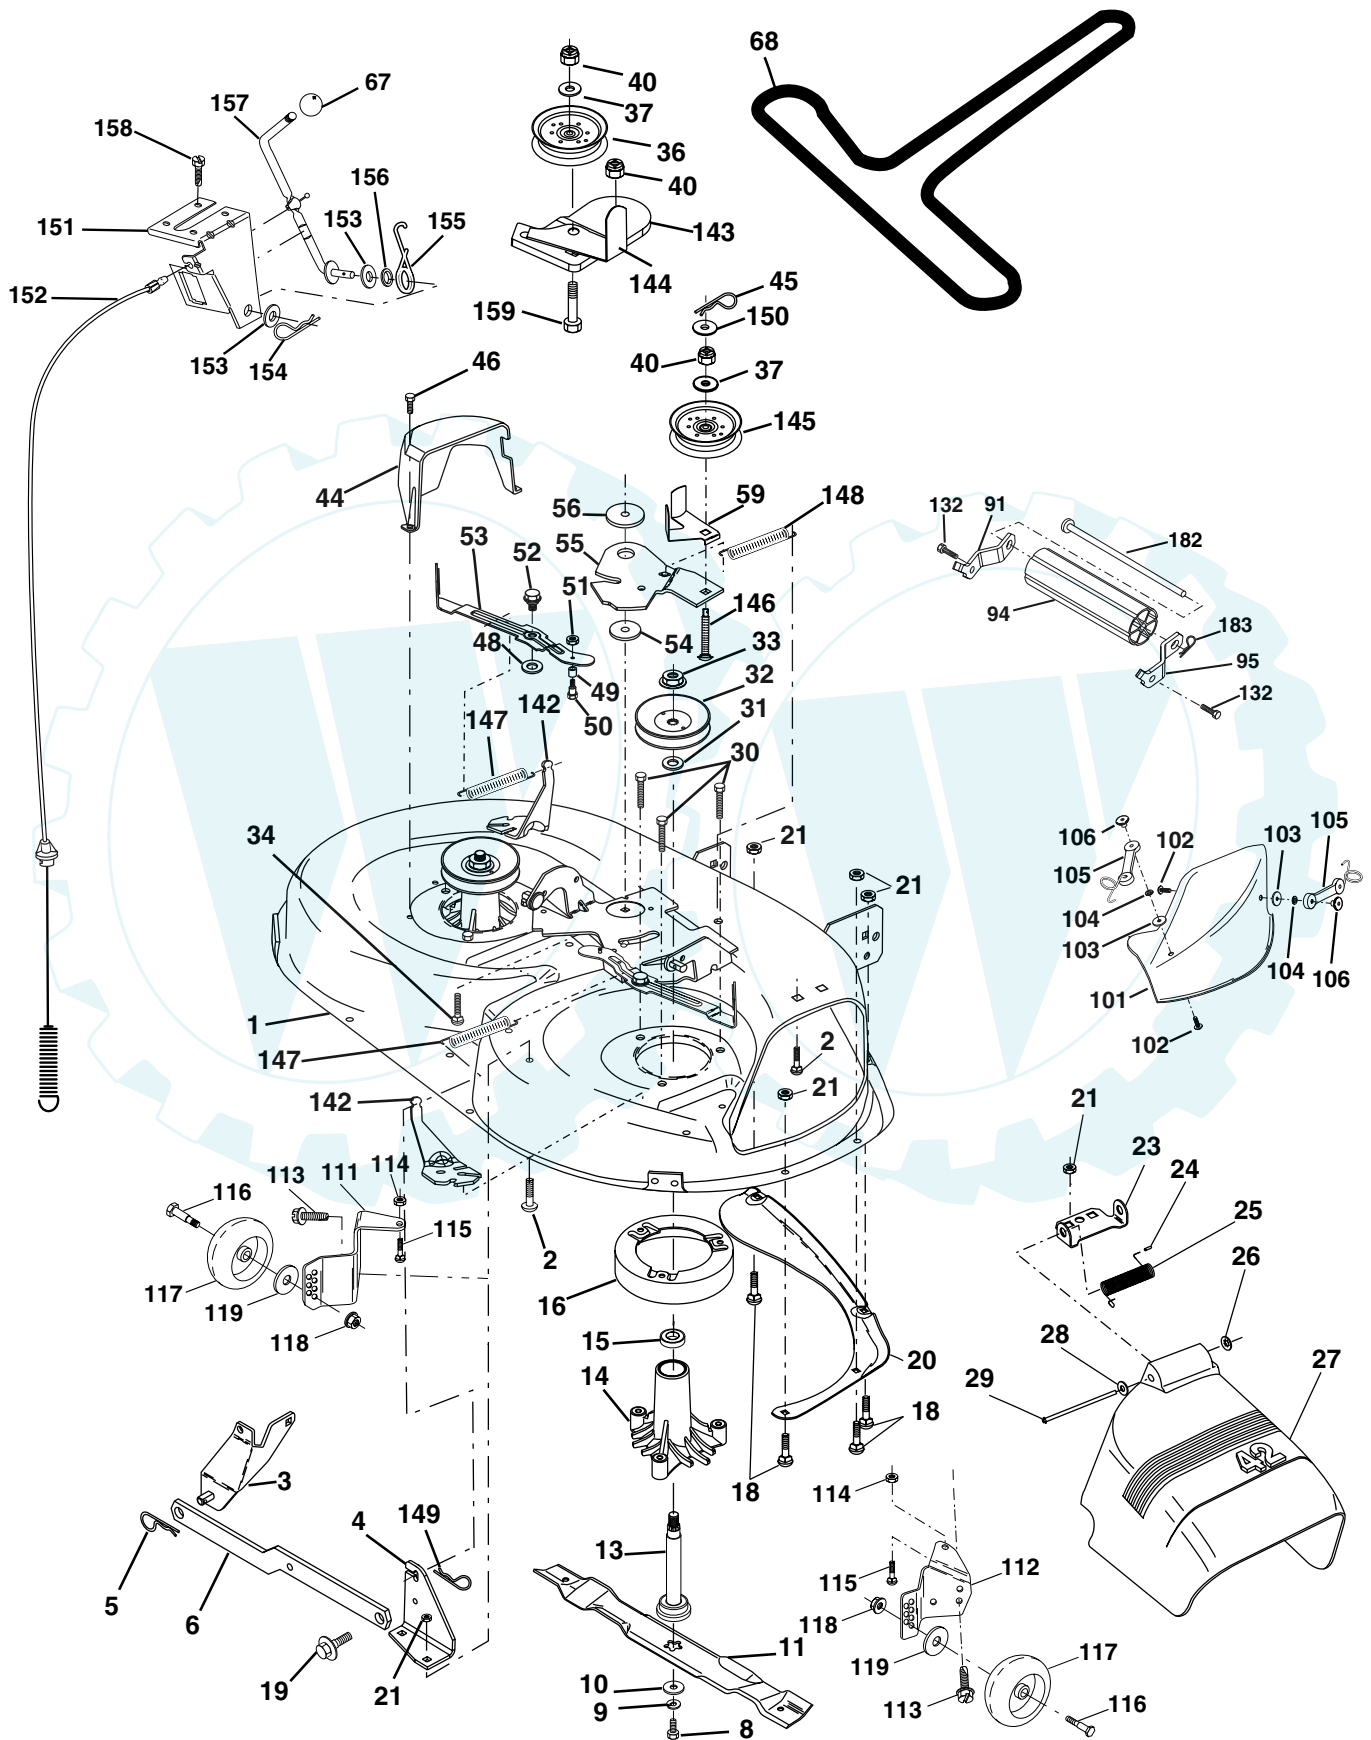

REPAIR PARTS

www.ersatzteil-service.de

TRACTOR - - MODEL NUMBER PPR2042STA

MOWER DECK

Der Ersatzteilspezialist im Internet.

TRACTOR - - MODEL NUMBER PPR2042STA

MOWER DECK

KEY NO.	PART NO.	DESCRIPTION	KEY NO.	PART NO.	DESCRIPTION
1	165892X421	Mower Deck Assembly, 42"	68	144959	V-Belt, 42" Mower
2	72140506	Bolt	91	180532	Bracket Roller Nose Lh
3	138017	Bracket Asm Fr. Sway Bar 3/42	94	132264	Roller Nose 38 & 42
4	165460	Bracket Asm Deck 42" Sway Bar	95	180533	Bracket Roller Nose Rh
5	4939M	Retainer Spring	101	136420	Mulcher Cover
6	178024	Bar Sway Deck	102	71081010	Screw Pan Hd Phillips 10-24 x 5/8
8	850857	Bolt 3/8-24 x 25 Gr. 8 patched	103	19061216	Washer, Flat
9	10030600	Washer, Lock	104	10071000	Washer, Lock
10	140296	Washer, Hardened	105	160793	Latch Assembly
11	134149	Blade, Mulching 42" Std	106	2029J	Nut, Weld
	138498	Blade Mower 42" Hi-Lift Std	111	179292X421	Bracket, Ga., Wheel LH
13	137645	Shaft Assembly, Mandrel, Vented	112	179293X421	Bracket, Ga., Wheel RH
14	128774	Housing, Mandrel, Vented	113	17060510	Screw 3/8-16 x .625
15	110485X	Bearing, Ball, Mandrel	114	73510500	Nut, Keps 5/16 - 18 Unc
16	174493	Stripper, Mower Deck	115	72110505	Bolt, Carriage 5/16-18 x 5/8
18	72140505	Bolt, Carriage 5/16-18 x 5/8	116	4898H	Bolt, Shoulder
19	132827	Bolt, Shoulder	117	165746	Wheel, Ga.
20	159770	Baffle, Vortex	118	73930600	Nut Centerlock 3/8-16
21	73680500	Nut	119	19121414	Washer 3/8 x 7/8 x 14 Ga.
23	177563	Bracket, Deflector Mower 42"	121	173986	Bracket, Extruded
24	105304X	Cap, Sleeve 80 x 112 Blk Mower	132	17060612	Screw 3/8-16 x .75
25	123713X	Spring, Torsion, Deflector 2 52	142	165890	Arm Spring Brake Mower
26	110452X	Nut, Push Phos & Oil	143	157109	Bracket Arm Idler 42"
27	130968X428	Shield, Deflector 42" Blk	144	173441	Keeper Belt 42" Clutch Cable
28	19111016	Washer 11/32 x 5/8 x 16 Ga.	145	173437	Pulley Idler Flat
29	131491	Rod, Hinge 42" 6 75 W/G	146	173443	Bolt Carriage Idler
30	173984	Screw Thdrol	147	131335	Spring Extension
31	129963	Washer, Spacer Mower Vented	148	169022	Spring Return Idler
32	173436	Pulley, Mandrel	149	165898	Retainer Spring Yellow
33	178342	Nut, Toplock 9/16	150	19091216	Washer 9/32 x 3/4 x 16 Ga.
34	72110614	Bolt	151	169670	Bracket Clutch Cable
36	173438	Pulley, Idler, Flat	152	169676	Clutch Cable 42"
37	19131316	Washer 13/32 x 13/16 x 16 Ga.	153	169674	Washer Flat 3/8" Type B
40	73680600	Nut	154	169675	Spring Retainer
44	140088	Guard, Mandrel, LH	155	169671	Spring Retention LVR CLTCH CAB
45	4497H	Retainer	156	169672	Spacer Clutch Cable
46	137729	Screw, Thdrol 1/4-20 x 5/8 T	157	169669	Rod Clutch Cable 3/8"
48	133944	Washer, Hardened	158	17720408	Screw Hex Thd Cut 1/4-20 x 1/2
49	174284	Roller Assembly, Cam Follower	159	72140614	Bolt Rdhd Sqn 3/8-16 Unc x 1-3/4
50	131340	Bolt, Shoulder #10-24 Grade 5	182	179126	Rod Roller Nose
51	69180	Locknut	183	163552	Retainer Spring
52	139888	Bolt, Shoulder 5/16-18 Unc	--	130794	Mandrel Assembly (Includes Housing, Shaft and Shaft Hardware Only- Pulley not included)
53	131845	Arm Assembly, Pad, Brake			Mower Deck, Complete
54	133943	Washer, Hardened			
55	155046	Arm, Idler	--	172559	
56	122052X	Spacer, Retainer			
59	173442	Guard TUV Idler			
67	171598	Knob Round			

NOTE: All component dimensions given in U.S. inches
1 inch = 25.4 mm