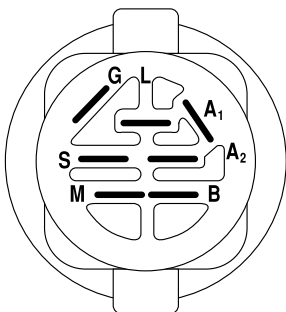

**SCHEMATIC**

**IGNITION SWITCH**

POSITION	CIRCUIT	"MAKE"
OFF	M+G+A1	NONE
RUN/LIGHT	B+A1	A2+L
RUN	B+A1	NONE
START	B + S + A1	NONE

**NOTE**  
 YOUR TRACTOR IS EQUIPPED WITH A SPECIAL ALTERNATOR SYSTEM. THE LIGHTS ARE NOT CONNECTED TO THE BATTERY, BUT HAVE THEIR OWN ELECTRICAL SOURCE. BECAUSE OF THIS, THE BRIGHTNESS OF THE LIGHTS WILL CHANGE WITH ENGINE SPEED. AT IDLE THE LIGHTS WILL DIM. AS THE ENGINE IS SPEEDED UP, THE LIGHTS WILL BECOME THEIR BRIGHTEST.

**WIRING INSULATED CLIPS**  
**NOTE:** IF WIRING INSULATED CLIPS WERE REMOVED FOR SERVICING OF UNIT, THEY SHOULD BE REPLACED TO PROPERLY SECURE YOUR WIRING.

NON-REMOVABLE CONNECTIONS

REMOVABLE CONNECTIONS