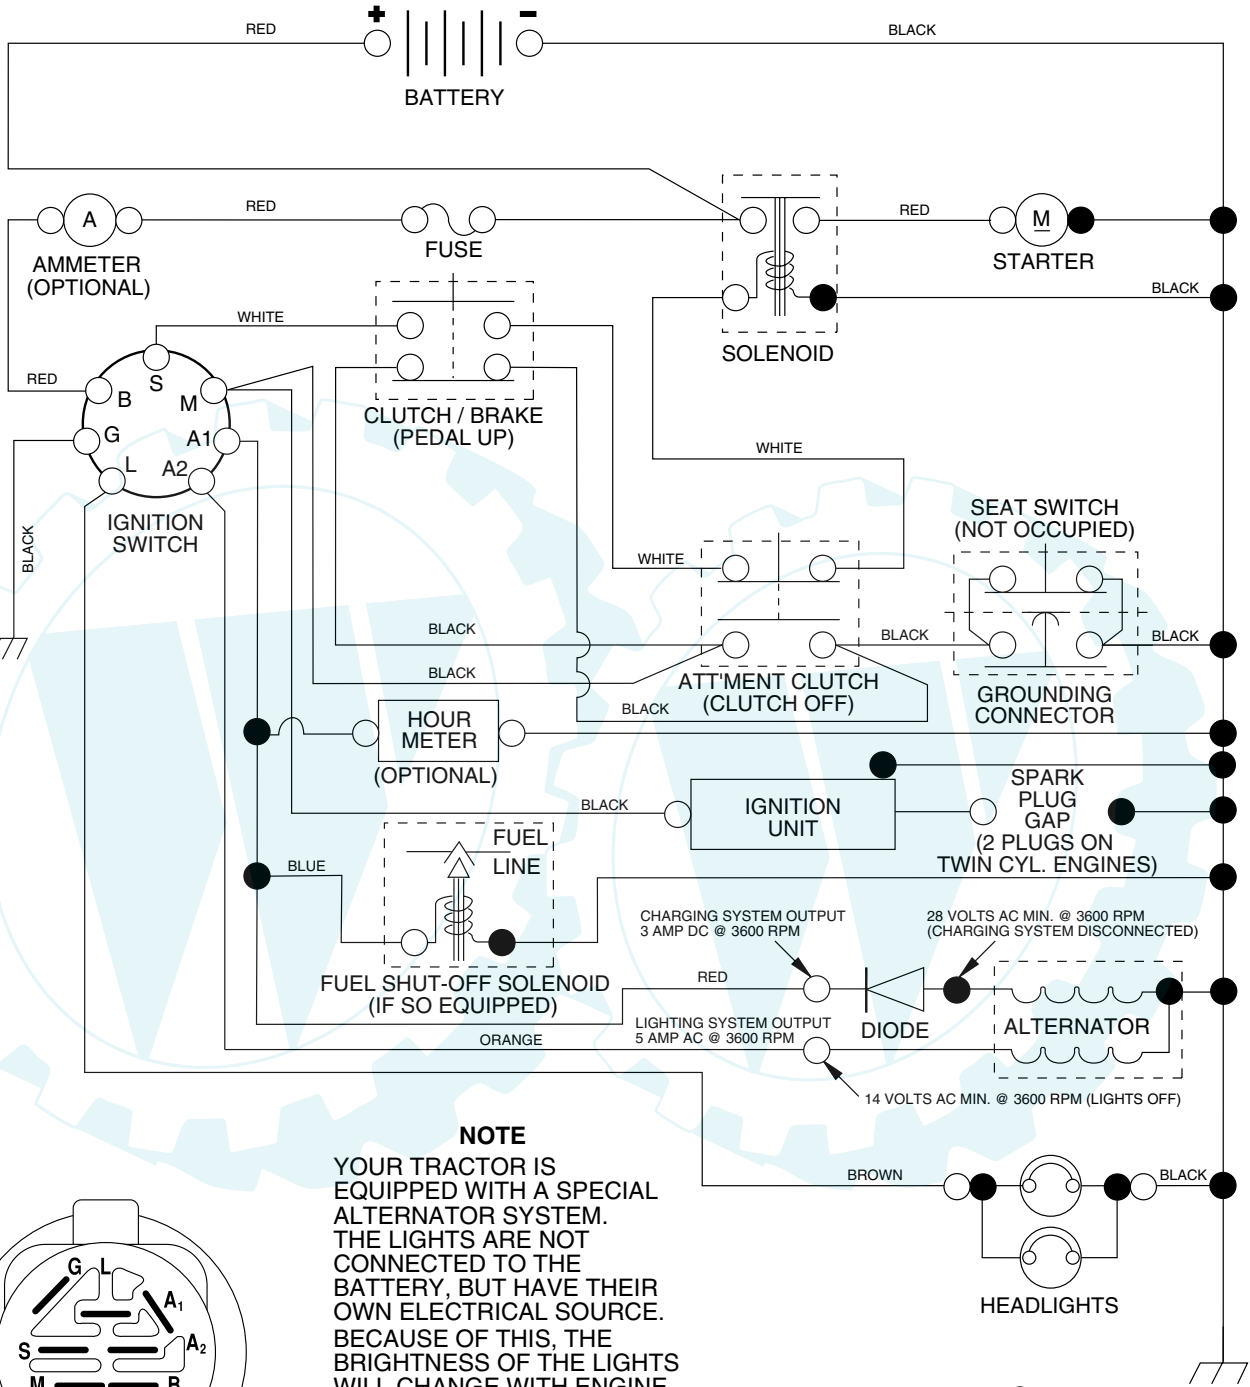

**SCHEMATIC**

**IGNITION SWITCH**

POSITION	CIRCUIT	"MAKE"
OFF	M+G+A1	NONE
RUN/LIGHT	B+A1	A2+L
RUN	B+A1	NONE
START	B + S + A1	NONE

**NOTE**  
 YOUR TRACTOR IS EQUIPPED WITH A SPECIAL ALTERNATOR SYSTEM. THE LIGHTS ARE NOT CONNECTED TO THE BATTERY, BUT HAVE THEIR OWN ELECTRICAL SOURCE. BECAUSE OF THIS, THE BRIGHTNESS OF THE LIGHTS WILL CHANGE WITH ENGINE SPEED. AT IDLE THE LIGHTS WILL DIM. AS THE ENGINE IS SPEEDED UP, THE LIGHTS WILL BECOME THEIR BRIGHTEST.

**WIRING INSULATED CLIPS**  
**NOTE:** IF WIRING INSULATED CLIPS WERE REMOVED FOR SERVICING OF UNIT, THEY SHOULD BE REPLACED TO PROPERLY SECURE YOUR WIRING.

NON-REMOVABLE CONNECTIONS

REMOVABLE CONNECTIONS