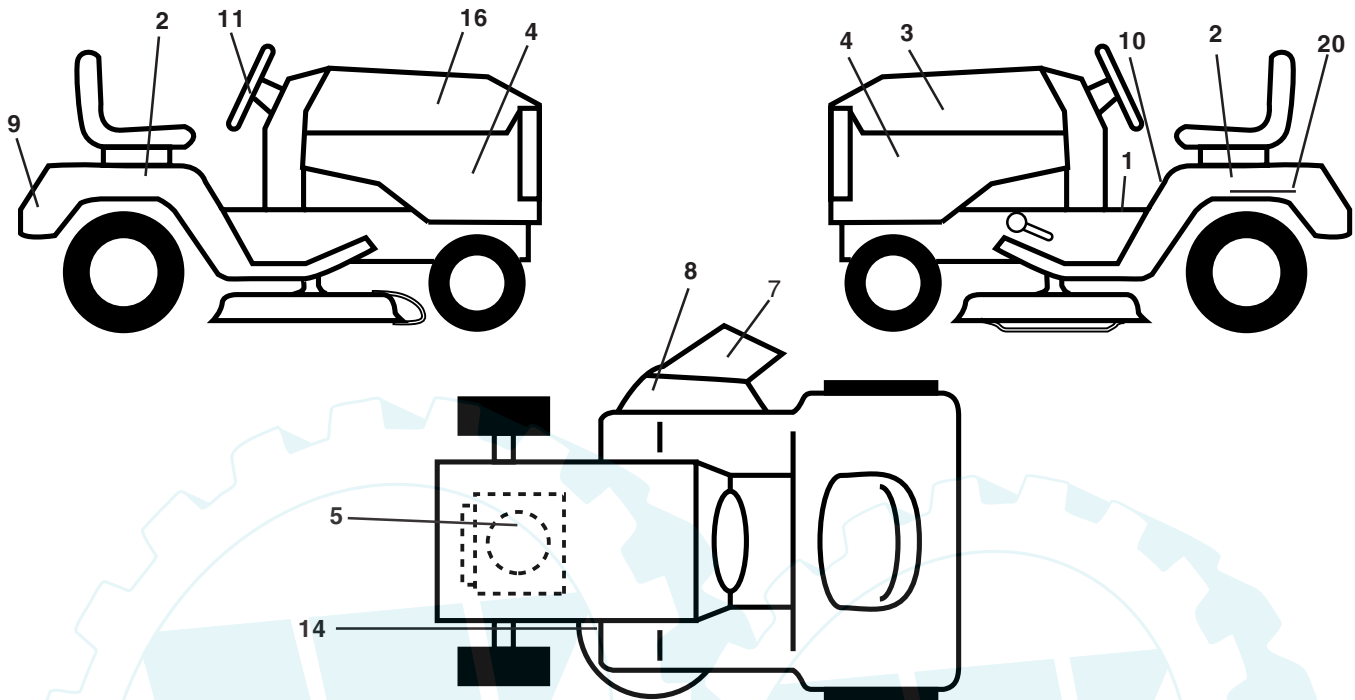

TRACTOR - - MODEL NUMBER PPR2042STA

DECALS

KEY NO.	PART NO.	DESCRIPTION
1	156369	Decal Oper
2	176305	Decal Fender
3	176308	Decal Hood LH
4	177020	Decal Side Panel Logo
5	180710	Decal HP Engine
7	179128	Decal Deck "B" "42"
8	170563	Decal Mower Warn Keep Hand Away
9	172740	Decal Fender Logo
10	157140	Decal Fender Danger E/F

KEY NO.	PART NO.	DESCRIPTION
11	172743	Decal Ins Strg Whl
14	160396	Decal V-Belt Schematic
16	176307	Decal Hood Rh
20	145005	Decal Bat Dan/Psn
--	179769X428	Pad Footrest Rh
--	179768X428	Pad Footrest Lh
--	138311	Decal Handle Lft Height Adjust
--	173587	Decal Fend Reflector Rh
--	173589	Decal Fend Reflector Lh
--	181377	Manual Owner's (English)
--	181378	Manual Owner's (French)