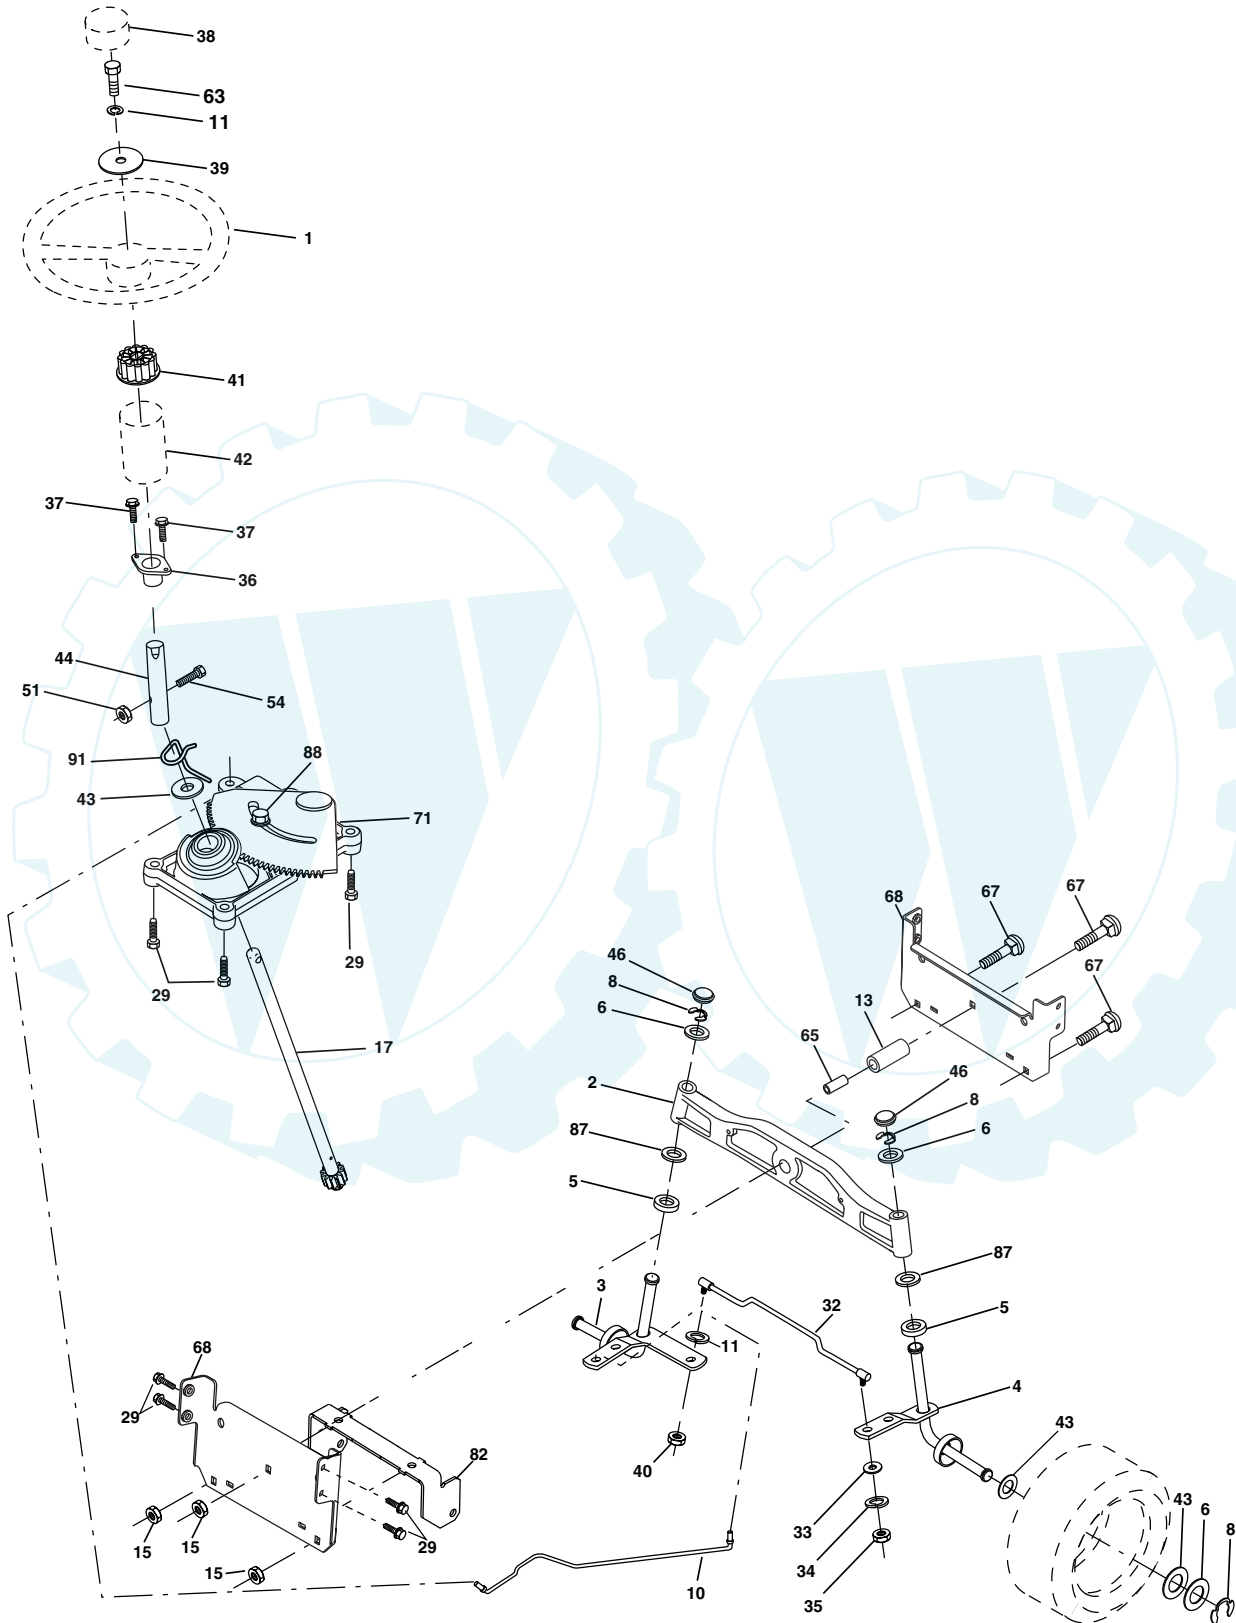

TRACTOR - - MODEL NUMBER PPR2042STA

STEERING ASSEMBLY

TRACTOR - - MODEL NUMBER PPR2042STA

STEERING ASSEMBLY

KEY NO.	PART NO.	DESCRIPTION
1	159944X428	Wheel Steering
2	172393	Axle Asm Cast Iron LT
3	169840	Spindle Asm LH
4	169839	Spindle Asm RH
5	6266H	Bearing Race Thrust Harden
6	121748X	Washer 25/32 X 1-5/8 X 16 Ga
8	12000029	Ring Klip #t5304-75
10	175121	Link Drag
11	10040600	Washer Lock Hvy Hlcl Spr 3/8
13	136518	Spacer Brg Axle Front
15	145212	Nut Hex Flange Lock
17	177876	Shaft Asm Strg
29	17060612	Screw 3/8-16 x .75
32	171888	Rod Tie
33	19111216	Washer 11/32 x 3/4 x 16 Ga
34	10040500	Washer Lock Hvy Hlcl Spr 5/16
35	73540500	Crownlock Nut 5/16-24 Unf
36	155099	Bushing Strg
37	152927	Screw
38	159946X428	Insert Cap Strg Wh
39	19132411	Washer 13/32 X 1-1/2 X 11 Ga
40	7810H	Lock nut
41	159945	Adaptor Wheel Strg
42	145054X428	Boot Steering Dash
43	121749X	Washer 25/32 X 1 1/4 X 16 Ga
44	153720	Extension Steering Shaft LR/LT
46	121232X	Cap Spindle Fr Top Blk
51	73800500	Nut Lock Hex w/Ins 5/16-18
54	74780520	Bolt Fin Hex 5/16-18 Unc x 1-1/4
63	74780616	Bolt Fin Hex 3/8-16unc x 1 Gr. 5
65	160367	Spacer Brace Axle
67	72140618	Bolt Rdhd Sq 3/8-16 Unc x 2-3/4
68	169827	Axle, Brace
71	175146	Steering Asm.
82	169835	Bracket Susp Chassis Front
87	173966	Washer Flat .781 x 1 1/2 x .14
88	175118	Bolt Shoulder 7/16-20
91	175553	Clip Steering

NOTE: All component dimensions given in U.S. inches
1 inch = 25.4 mm