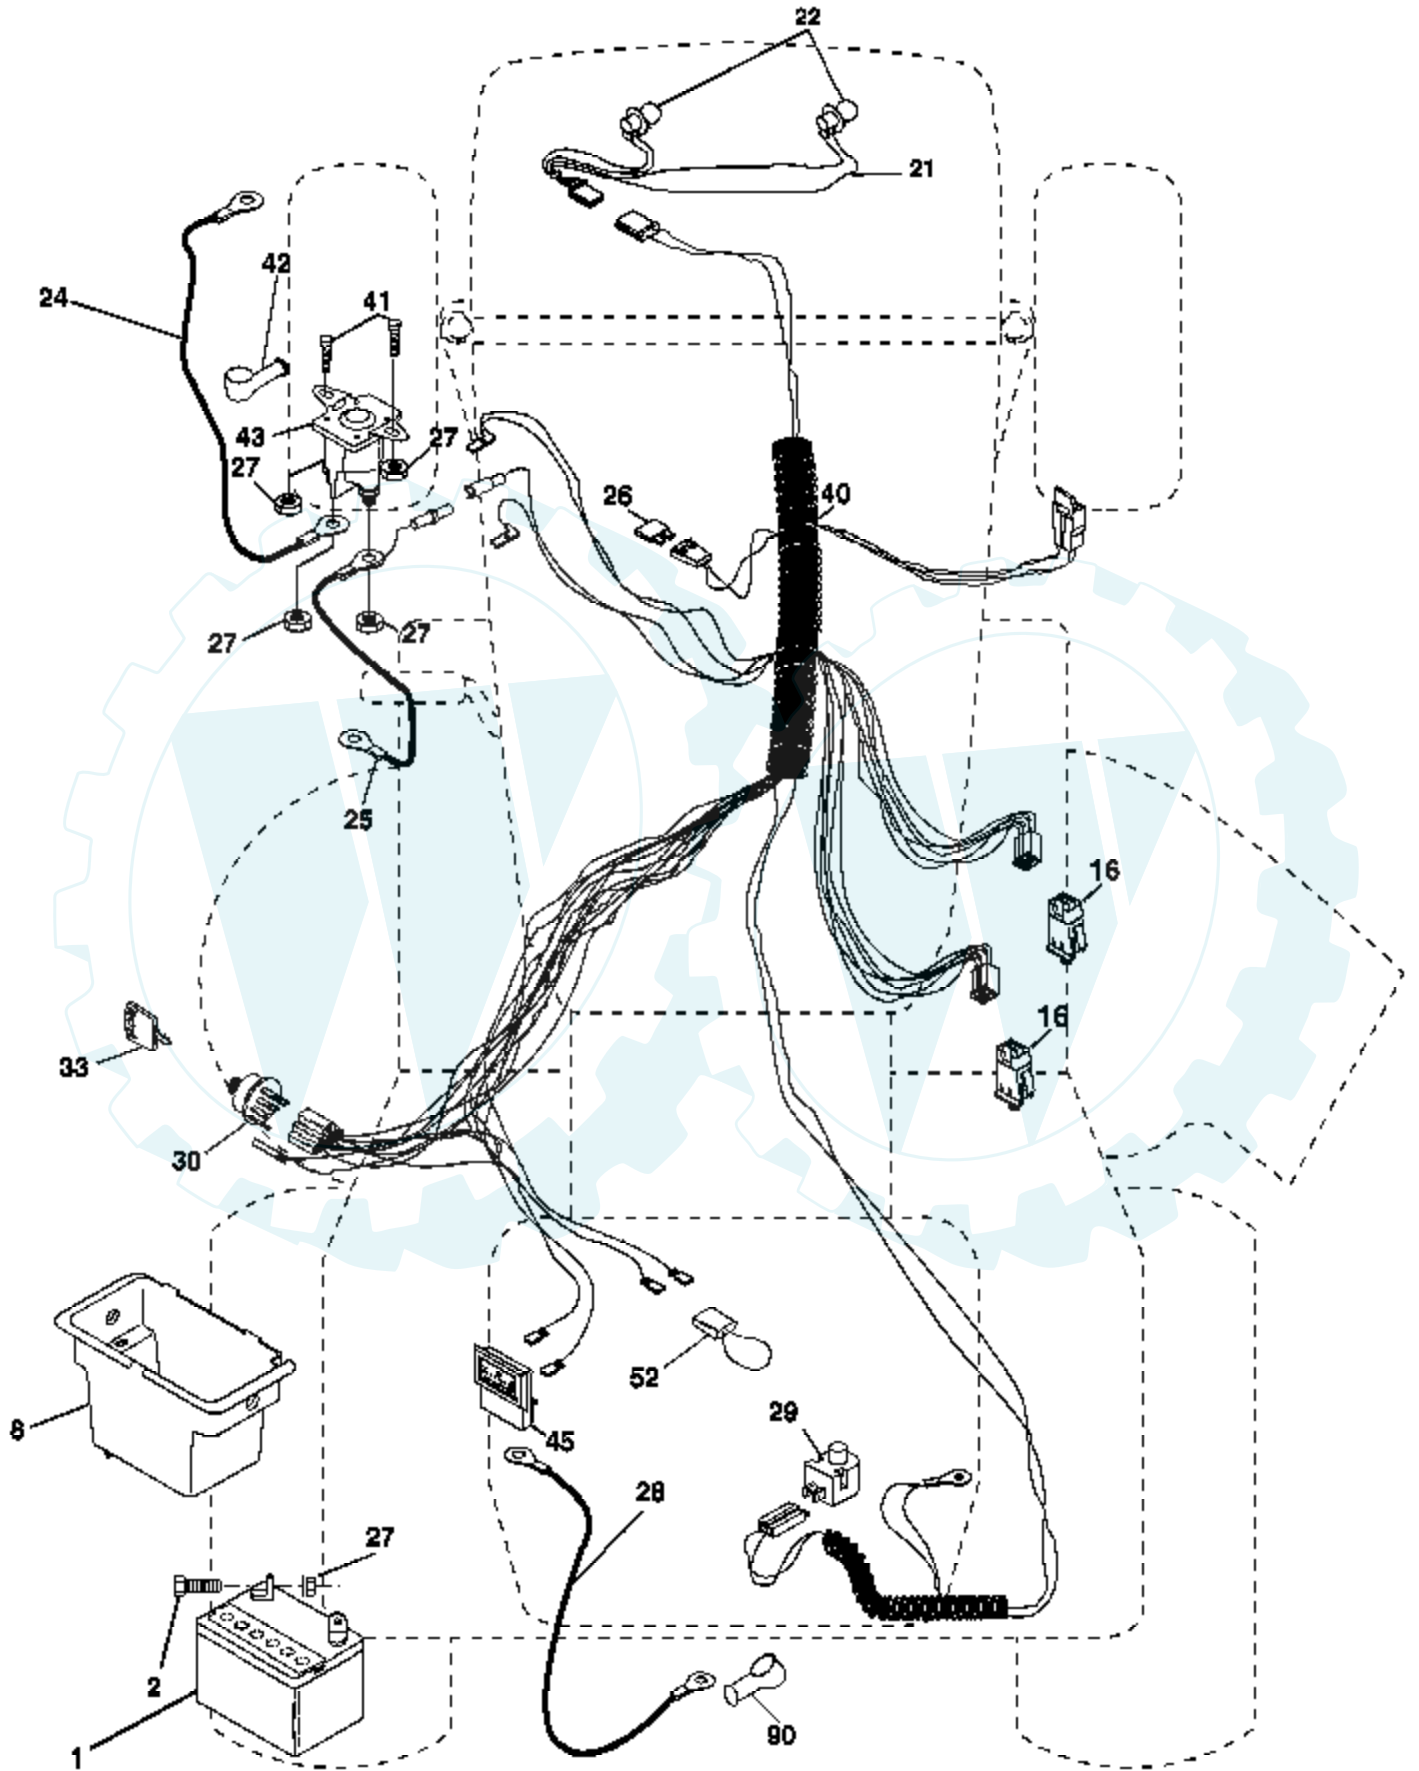

Ref #	Part Number	Qty	Description
1	156369		Decal Oper
2	176305		Decal Fender
3	176308		Decal Hood LH
4	177020		Decal Side Panel Logo
5	180710		Decal HP Engine
7	179128		Decal Deck "B" "42"
8	170563		Decal Mower Warn Keep Hand Away
9	172740		Decal Fender Logo
10	157140		Decal Fender Danger E/F
11	172743		Decal Ins Strg Whl
14	160396		Decal V-Belt Schematic
16	176307		Decal Hood Rh
20	145005		Decal Bat Dan/Psn
	179769X428		Pad Footrest Rh
	179768X428		Pad Footrest Lh
	138311		Decal Handle Lft Height Adjust
	173587		Decal Fend Reflector Rh
	173589		Decal Fend Reflector Lh
	181377		Manual Owner's (English)
	181378		Manual Owner's (French)

Ref #	Part Number	Qty	Description
82	123782X		Spring, Torsion
83	19171216		Washer 17/32 x 3/4 x 16 Gauge
84	166231		Link Transaxle
85	150360		Nut, Nylock
89	169372X428		Console, Shift, STLT
96	4497H		Retainer Spring
112	19091210		Washer 9/32 x 3/4 x 10 Ga
113	127285X		Strap Torque
116	72140608		Bolt Rd Hd Sqnk 3/8-16 x 1 Unc
120	73900600		Nut Lock Flg. 3/8-16 Unc
145	74490540		Bolt Hex Flghd 5/16-18 x Gr.5
150	175456		Spacer Retainer
151	19133210		Washer 13/32 x 2 x 10 Ga.
156	166002		Washer Srrted 5/16ID x 1 .125
158	165589		Bracket Shift Mount
159	165494		Hub Tapered Flange Shift Lt
161	72140406		Bolt Rdhd Sqnk 1/4-20 x 3/4 Gr.5
162	73680400		Nut Crownlock 1/4-20 UNC
163	74780416		Bolt Hex Fin 1/4-20 UNC x 1 Gr.5
164	19091010		Washer 5/8 x .281 x 10 Ga.
165	165623		Bracket Pivot Lever
166	166880		Screw 5/16-18 x 5/8
168	165492		Bolt shoulder 5/16-18 x .561
169	165580		Plate Fastening Lt
170	178394		Keeper Belt T/A
197	169613		Nyliner Snap-In 5/8" ID
198	169593		Washer Nyl 7/8ID x .105"
202	72110612		Bolt Carr Sh 3/8-16 x 1-1/2 Gr.5
212	145212		Nut Hex Flange Lock