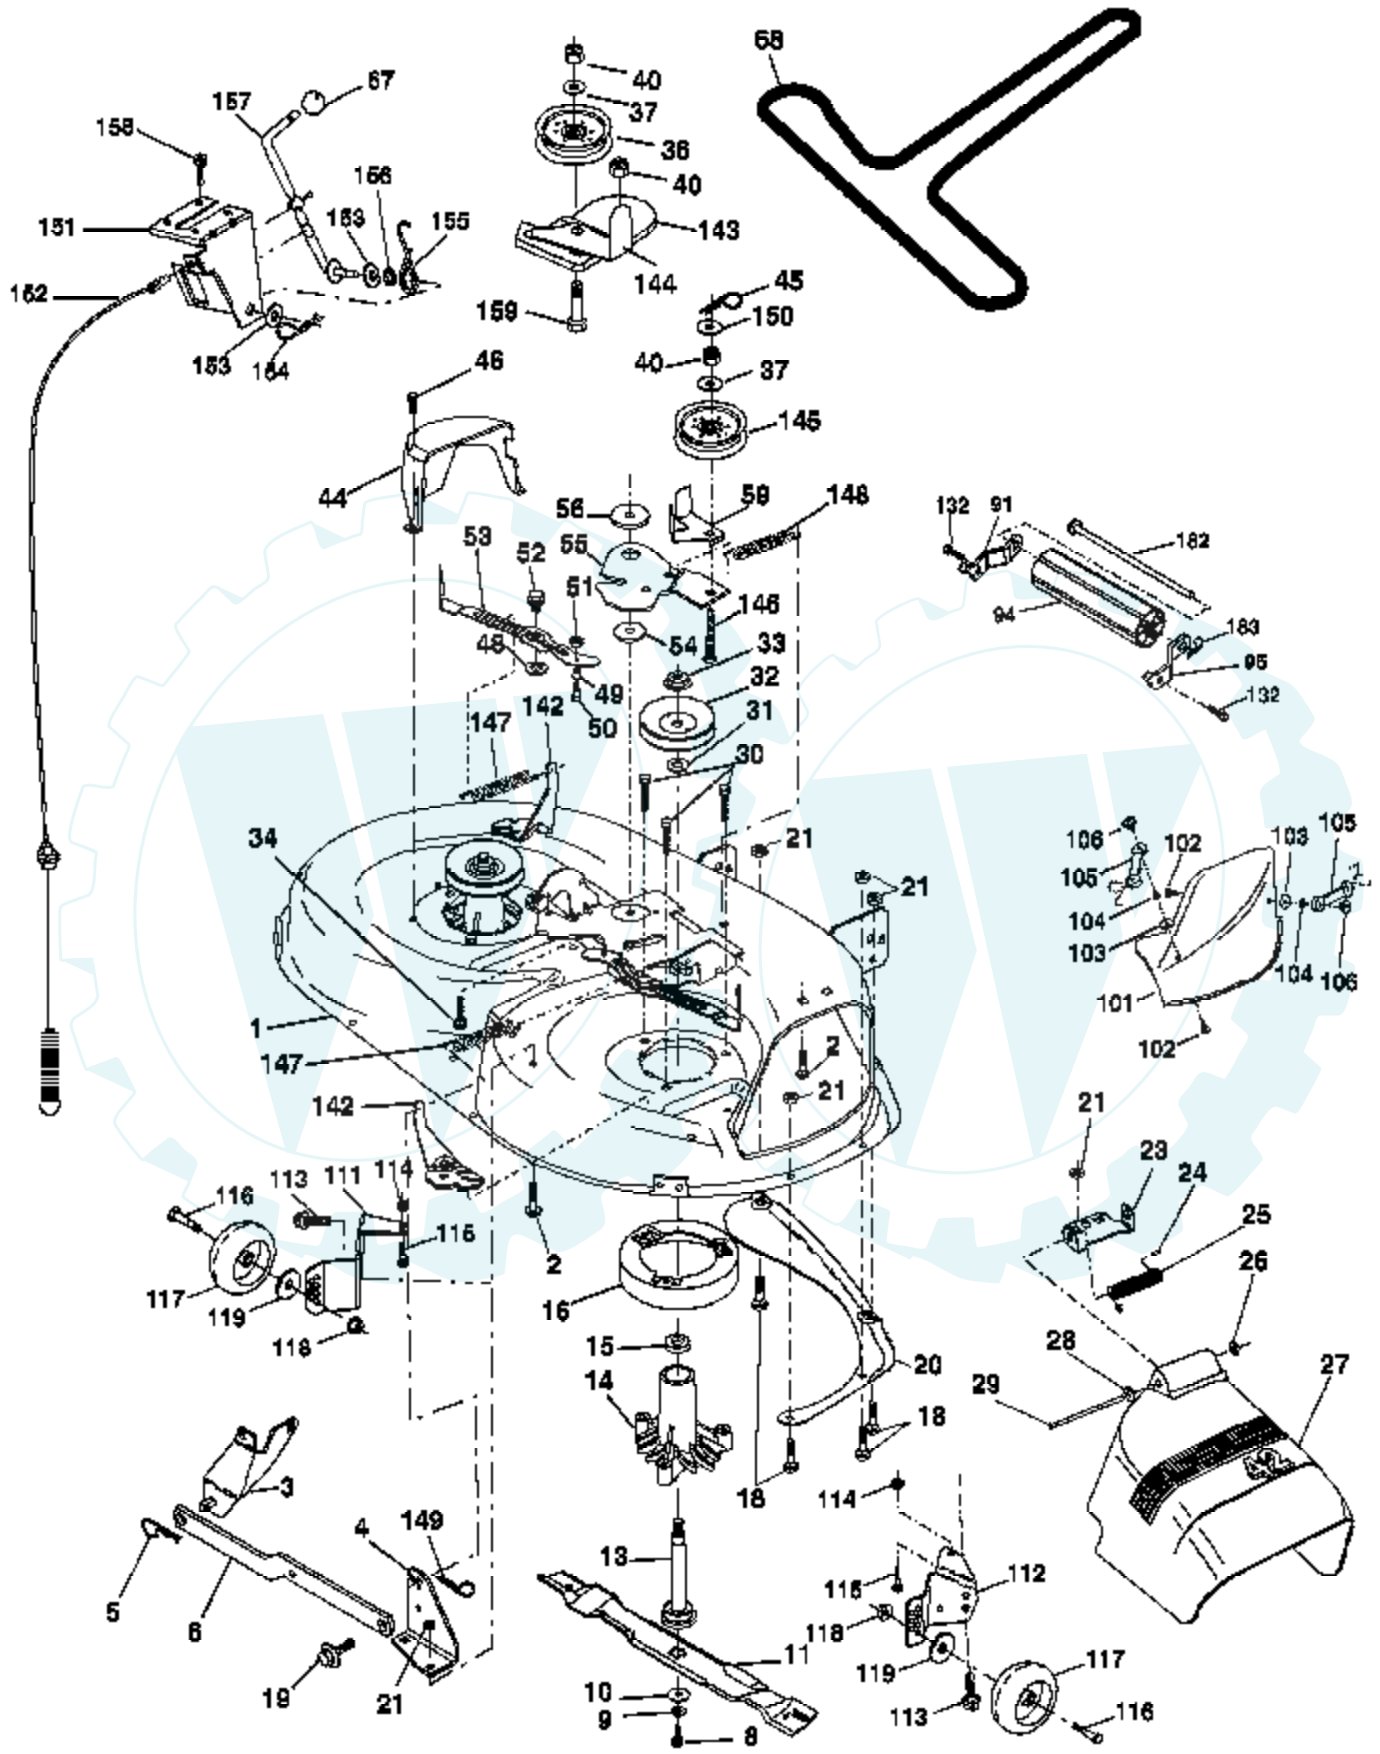

Ref #	Part Number	Qty	Description
1	165892X421		Mower Deck Assembly, 42"
2	72140506		Bolt
3	138017		Bracket Asm Fr. Sway Bar 3/42
4	165460		Bracket Asm Deck 42" Sway Bar
5	4939M		Retainer Spring
6	178024		Bar Sway Deck
8	850857		Bolt 3/8-24 x 25 Gr. 8 patched
9	10030600		Washer, Lock
10	140296		Washer, Hardened
11	134149		Blade, Mulching 42" Std
	138498		Blade Mower 42" Hi-Lift Std
13	137645		Shaft Assembly, Mandrel, Vented
14	128774		Housing, Mandrel, Vented
15	110485X		Bearing, Ball, Mandrel
16	174493		Stripper, Mower Deck
18	72140505		Bolt, Carriage 5/16-18 x 5/8
19	132827		Bolt, Shoulder
20	159770		Baffle, Vortex
21	73680500		Nut
23	177563		Bracket, Deflector Mower 42"
24	105304X		Cap, Sleeve 80 x 112 Blk Mower
25	123713X		Spring, Torsion, Deflector 2 52
26	110452X		Nut, Push Phos & Oil
27	130968X428		Shield, Deflector 42" Blk
28	19111016		Washer 11/32 x 5/8 x 16 Ga.
29	131491		Rod, Hinge 42" 6 75 W/G
30	173984		Screw Thdrol
31	129963		Washer, Spacer Mower Vented
32	173436		Pulley, Mandrel
33	178342		Nut, Toplock 9/16
34	72110614		Bolt
36	173438		Pulley, Idler, Flat
37	19131316		Washer 13/32 x 13/16 x 16 Ga.
40	73680600		Nut
44	140088		Guard, Mandrel, LH
45	4497H		Retainer
46	137729		Screw, Thdrol 1/4-20 x 5/8 T
48	133944		Washer, Hardened
49	174284		Roller Assembly, Cam Follower
50	131340		Bolt, Shoulder #10-24 Grade 5
51	69180		Locknut
52	139888		Bolt, Shoulder 5/16-18 Unc
53	131845		Arm Assembly, Pad, Brake
54	133943		Washer, Hardened
55	155046		Arm, Idler
56	122052X		Spacer, Retainer
59	173442		Guard TUV Idler
67	171598		Knob Round
68	144959		V-Belt, 42" Mower
91	180532		Bracket Roller Nose Lh
94	132264		Roller Nose 38 & 42
95	180533		Bracket Roller Nose Rh
101	136420		Mulcher Cover
102	71081010		Screw Pan Hd Phillips 10-24 x 5/8
103	19061216		Washer, Flat
104	10071000		Washer, Lock
105	160793		Latch Assembly
106	2029J		Nut, Weld