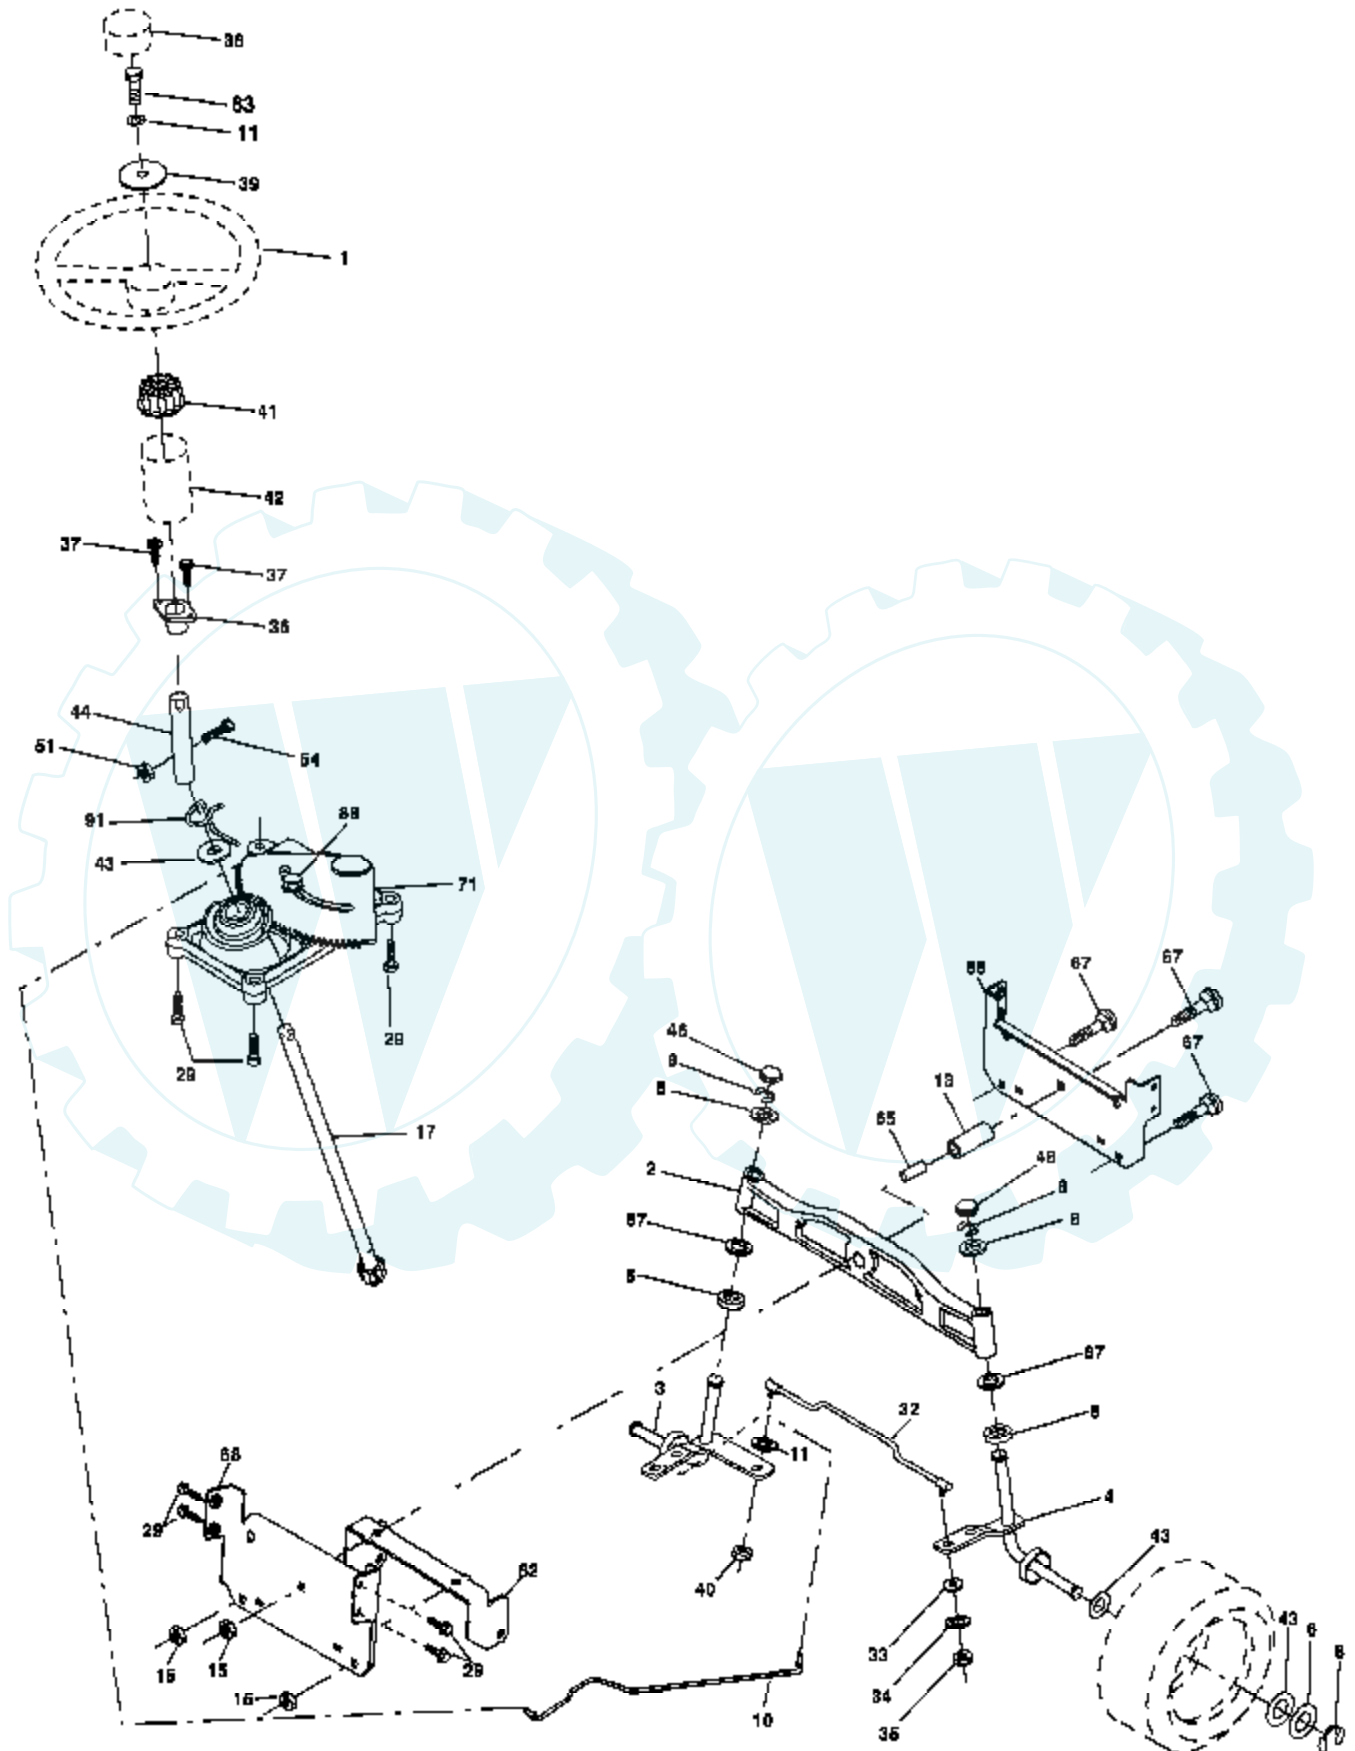

Ref #	Part Number	Qty	Description
1	159460		Wire Asm Inner/Sprg W/plunger LT
2	159471		Shaft Asm Lift RH w/Inf
3	105767X		Pin Groove 1 500 Zinc
4	12000002		E Ring #5133-62
5	19211621		Washer 21/32 X 1 X 21 Ga
6	120183X		Bearing Nylon Blk 629 Id
7	125631X		Grip Handle
8	170770		Button Plunger
11	139865		Link Lift LH Fixed Length
12	139866		Link Lift RH Fixed Length
13	4939M		Retainer Spring
15	173288		Link Front
16	73350800		Nut Jam Hex 1/2-13 Unc
17	175689		Trunnion
18	73800800		Nut Lock W/Wsh 1/2-13 Unc
19	139868		Arm Suspension Rear
20	163552		Retainer Spring
31	169865		Bearing Pvt Lift
32	73540600		Nut Crownlock 3/8 - 24
36	155097		Pointer Height Indicator
37	123935X		Plug Hole Blk. 1.485/1.515 Dia.
38	17060516		Screw 5/16-18 x 1
40	19112410		Washer 11/32 x 1-1/210 Ga.
41	155098		Indicator Height STLT

Ref #	Part Number	Qty	Description
1	171683		Seat
2	140551		Bracket Pivot Seat 8 720
3	71110616		Bolt Fin Hex 3/8-16unc X 1
4	19131610		Washer 13/32 X 1 X 10 Ga
5	145006		Clip Push-In
6	73800600		Nut Hex w/Ins. 3/8-16 Unc
7	124181X		Spring Seat Cprsn 2 250 Blk Zi
8	17000616		Screw 3/8-16 x 1.5 Smgml
9	19131614		Washer 13/32 X 1 X 14 Ga.
10	174894		Pan Seat
11	166369		Knob Seat
12	121246X		Bracket Mounting Switch
13	121248X		Bushing Snap Blk Nyl 50 Id
14	72050412		Bolt Rdhd Sqnk 1/4-20x1-1/2
15	134300		Spacer Split 28x 88
16	121250X		Spring Cprsn
17	123976X		Nut Lock 1/4 Lge Flg Gr 5 Zinc
21	171852		Bolt Shoulder 5/16-18 Unc
22	73800500		Nut Hex Lock W/Ins 5/16-18
24	19171912		Washer 17/32 X 1-3/16 X 12 Ga.
25	127018X		Bolt Shoulder 5/16-18 X 62