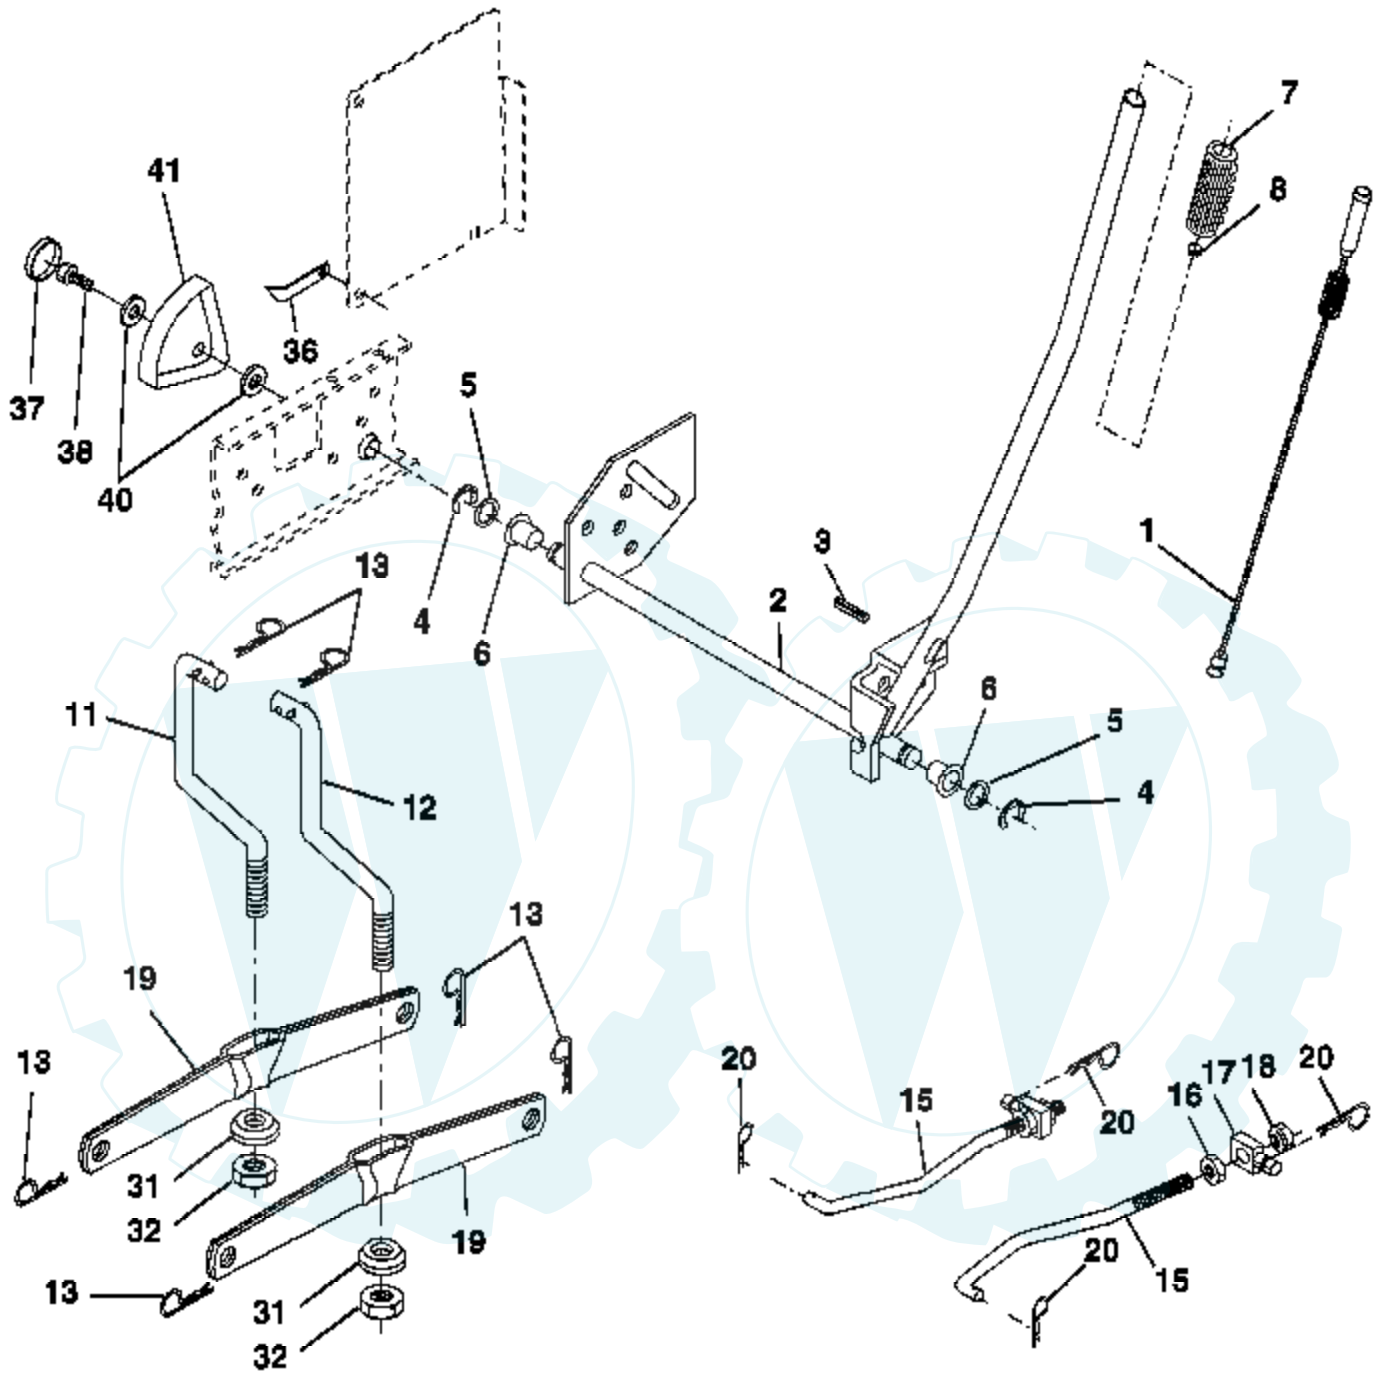

Ref #	Part Number	Qty	Description
1	159460		Wire Asm Inner/Sprg W/plunger LT
2	159471		Shaft Asm Lift RH w/Inf
3	105767X		Pin Groove 1 500 Zinc
4	12000002		E Ring #5133-62
5	19211621		Washer 21/32 X 1 X 21 Ga
6	120183X		Bearing Nylon Blk 629 Id
7	125631X		Grip Handle
8	170770		Button Plunger
11	139865		Link Lift LH Fixed Length
12	139866		Link Lift RH Fixed Length
13	4939M		Retainer Spring
15	173288		Link Front
16	73350800		Nut Jam Hex 1/2-13 Unc
17	175689		Trunnion
18	73800800		Nut Lock W/Wsh 1/2-13 Unc
19	139868		Arm Suspension Rear
20	163552		Retainer Spring
31	169865		Bearing Pvt Lift
32	73540600		Nut Crownlock 3/8 - 24
36	155097		Pointer Height Indicator
37	123935X		Plug Hole Blk. 1.485/1.515 Dia.
38	17060516		Screw 5/16-18 x 1
40	19112410		Washer 11/32 x 1-1/210 Ga.
41	155098		Indicator Height STLT