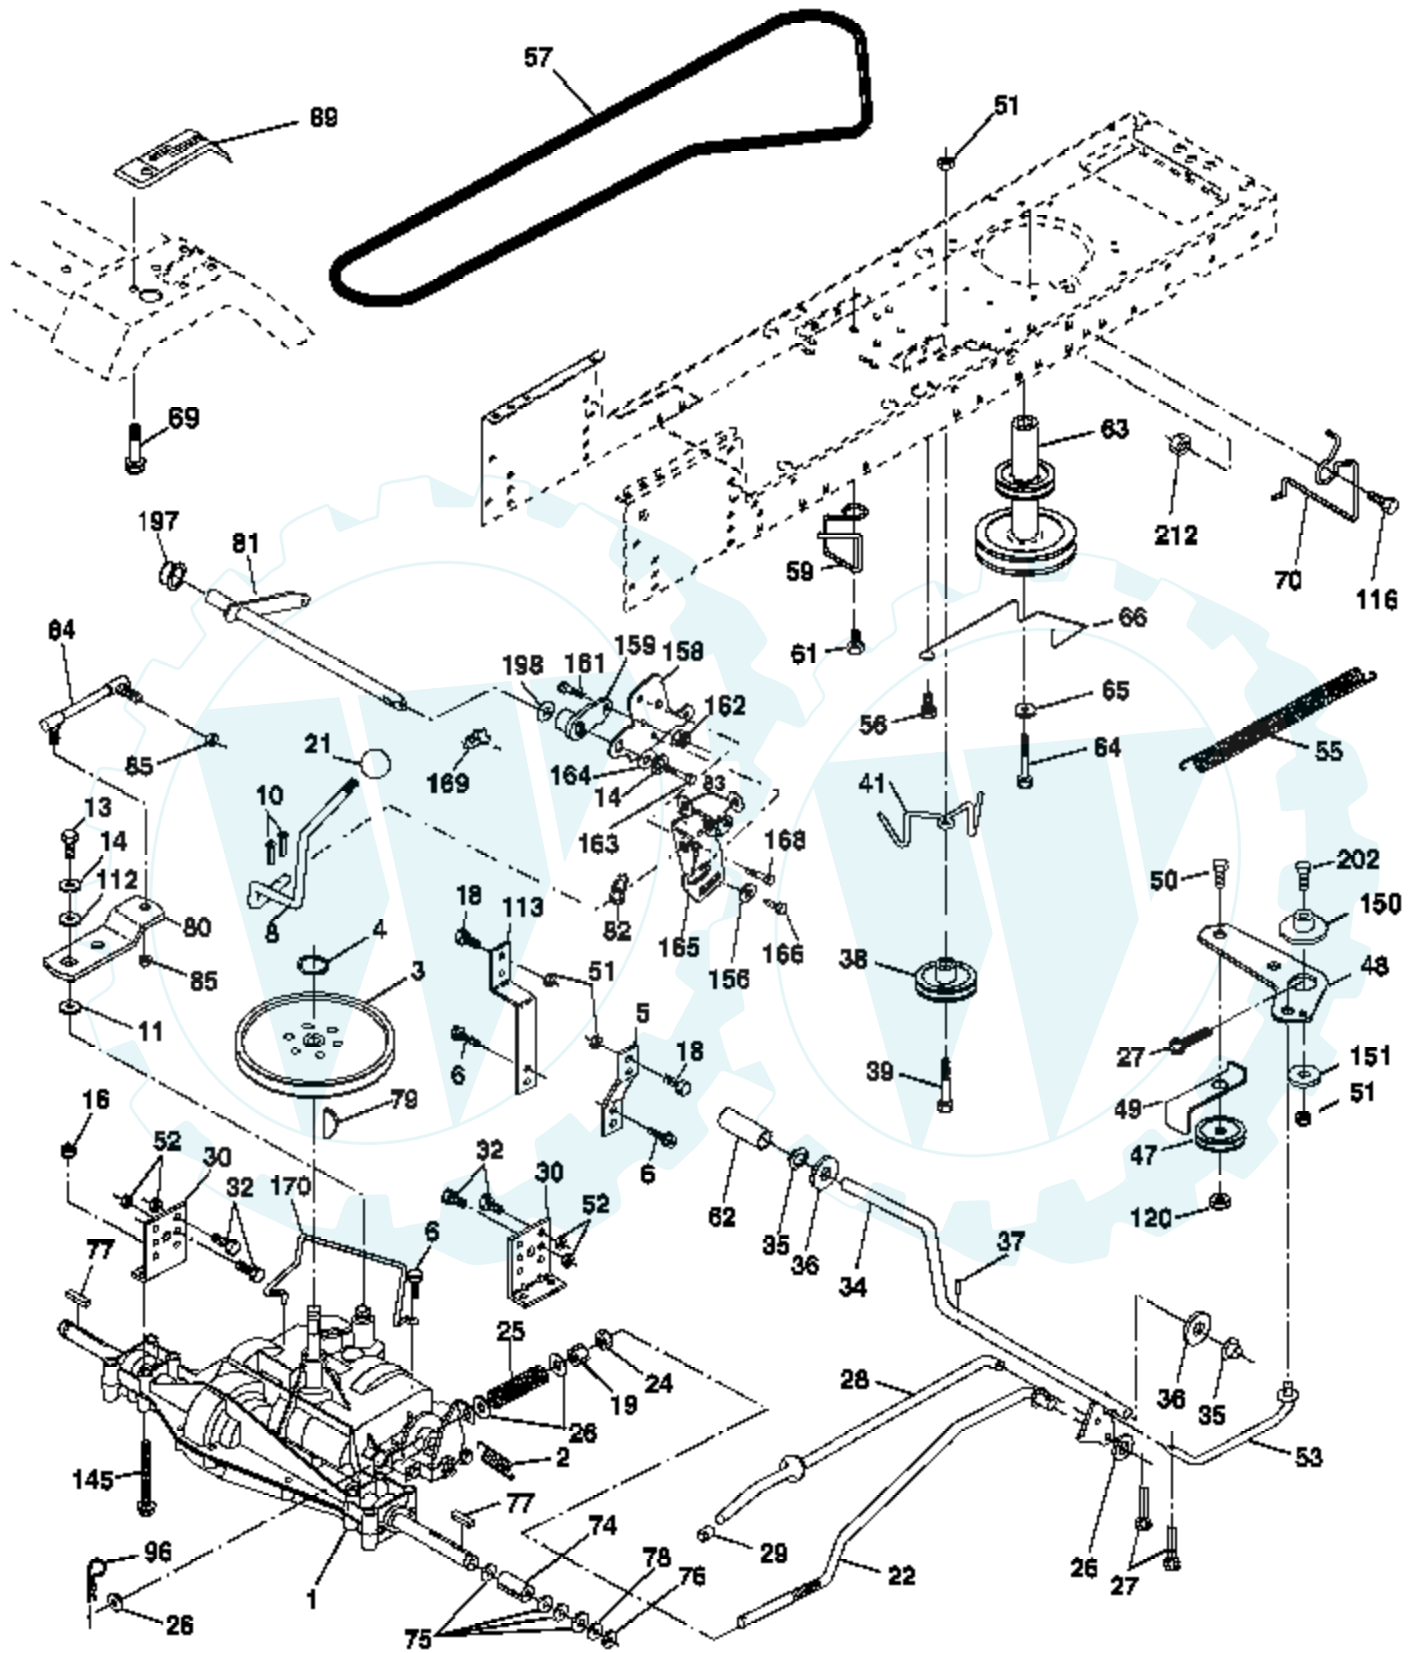

Ref #	Part Number	Qty	Description
1	156369		Decal Oper
2	176305		Decal Fender
3	176308		Decal Hood LH
4	177020		Decal Side Panel Logo
5	180710		Decal HP Engine
7	179128		Decal Deck "B" "42"
8	170563		Decal Mower Warn Keep Hand Away
9	172740		Decal Fender Logo
10	157140		Decal Fender Danger E/F
11	172743		Decal Ins Strg Whl
14	160396		Decal V-Belt Schematic
16	176307		Decal Hood Rh
20	145005		Decal Bat Dan/Psn
	179769X428		Pad Footrest Rh
	179768X428		Pad Footrest Lh
	138311		Decal Handle Lft Height Adjust
	173587		Decal Fend Reflector Rh
	173589		Decal Fend Reflector Lh
	181377		Manual Owner's (English)
	181378		Manual Owner's (French)

Ref #	Part Number	Qty	Description
82	123782X		Spring, Torsion
83	19171216		Washer 17/32 x 3/4 x 16 Gauge
84	166231		Link Transaxle
85	150360		Nut, Nylock
89	169372X428		Console, Shift, STLT
96	4497H		Retainer Spring
112	19091210		Washer 9/32 x 3/4 x 10 Ga
113	127285X		Strap Torque
116	72140608		Bolt Rd Hd Sqnk 3/8-16 x 1 Unc
120	73900600		Nut Lock Flg. 3/8-16 Unc
145	74490540		Bolt Hex Flghd 5/16-18 x Gr.5
150	175456		Spacer Retainer
151	19133210		Washer 13/32 x 2 x 10 Ga.
156	166002		Washer Srrted 5/16ID x 1 .125
158	165589		Bracket Shift Mount
159	165494		Hub Tapered Flange Shift Lt
161	72140406		Bolt Rdhd Sqnk 1/4-20 x 3/4 Gr.5
162	73680400		Nut Crownlock 1/4-20 UNC
163	74780416		Bolt Hex Fin 1/4-20 UNC x 1 Gr.5
164	19091010		Washer 5/8 x .281 x 10 Ga.
165	165623		Bracket Pivot Lever
166	166880		Screw 5/16-18 x 5/8
168	165492		Bolt shoulder 5/16-18 x .561
169	165580		Plate Fastening Lt
170	178394		Keeper Belt T/A
197	169613		Nyliner Snap-In 5/8" ID
198	169593		Washer Nyl 7/8ID x .105"
202	72110612		Bolt Carr Sh 3/8-16 x 1-1/2 Gr.5
212	145212		Nut Hex Flange Lock