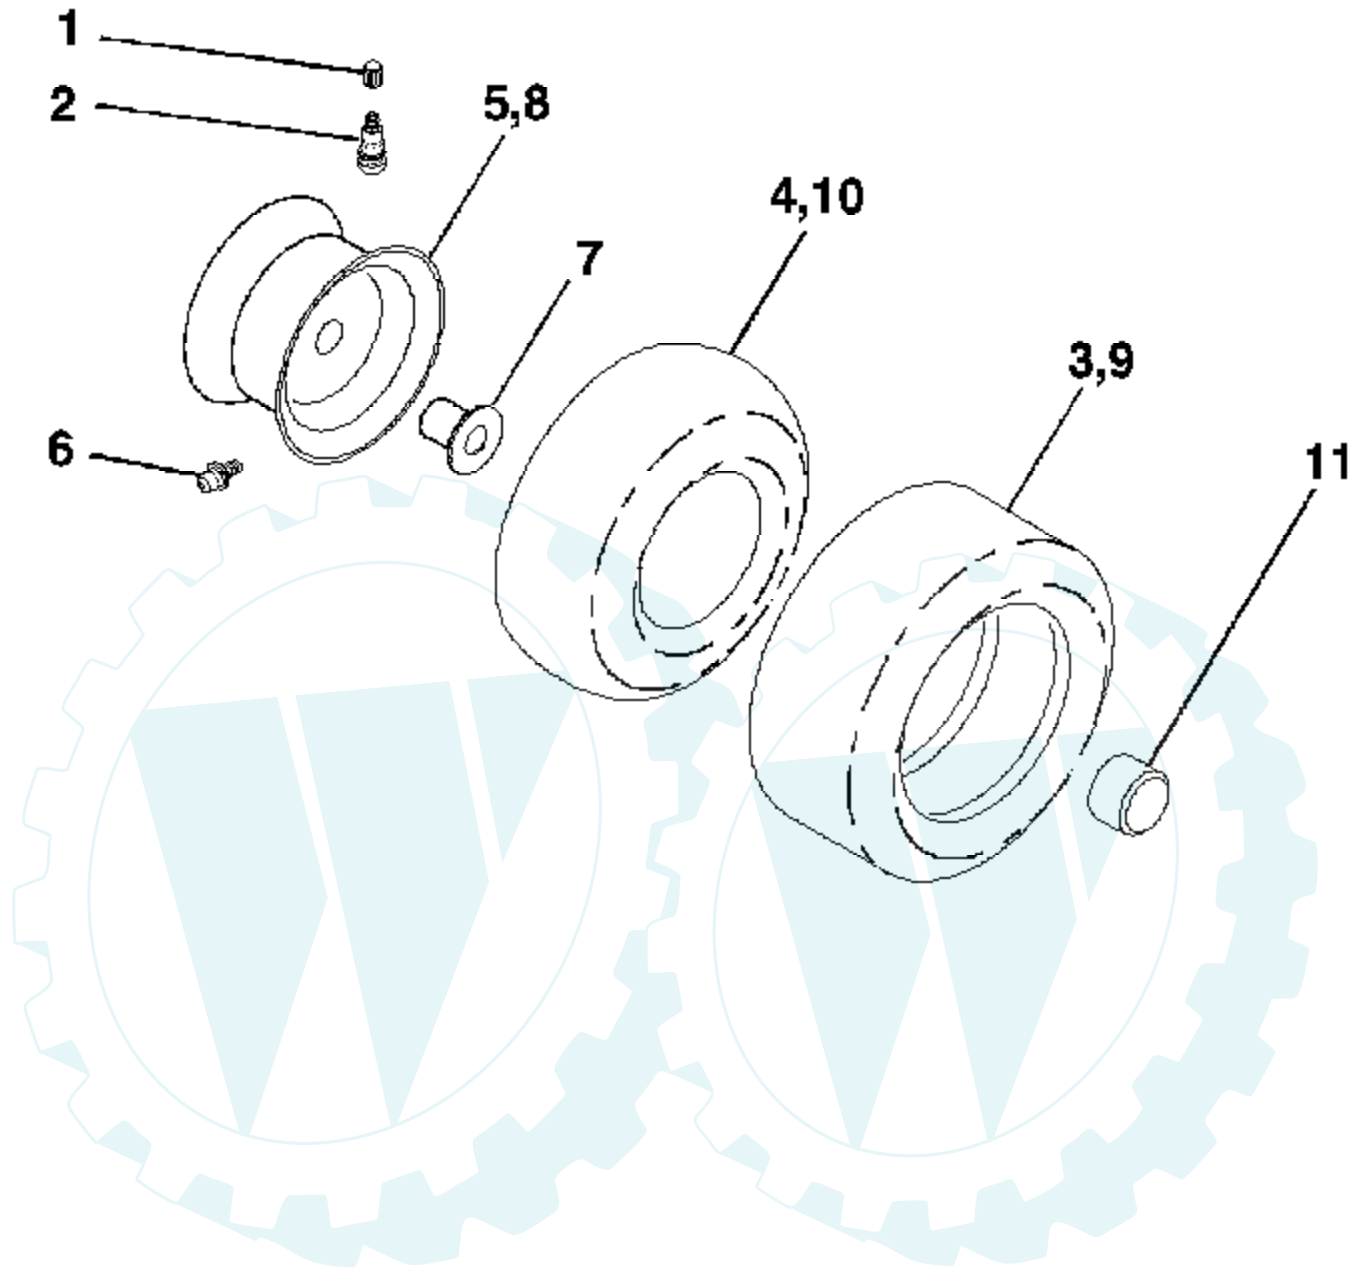

Ref #	Part Number	Qty	Description
1	59192		Cap Valve Tire
2	65139		Stem Valve
3	170455		Tire F T 15 X 6 0 - 6 Service
4	59904		Tube Front (Service Item Only)
5	106732X421		Rim Asm 6" front Service
6	278H		Fitting Grease (Front Wheel Only)
7	9040H		Bearing Flange (Front Wheel Only)
8	106108X421		Rim Asm 8"rear Service
9	170456		Tire R T 20x10-8 Service
10	7152J		Tube Rear (Service Item Only)
11	104757X428		Cap Axle Blk 1 50 X 1 00
	144334		Sealant, Tire (10 oz. Tube)