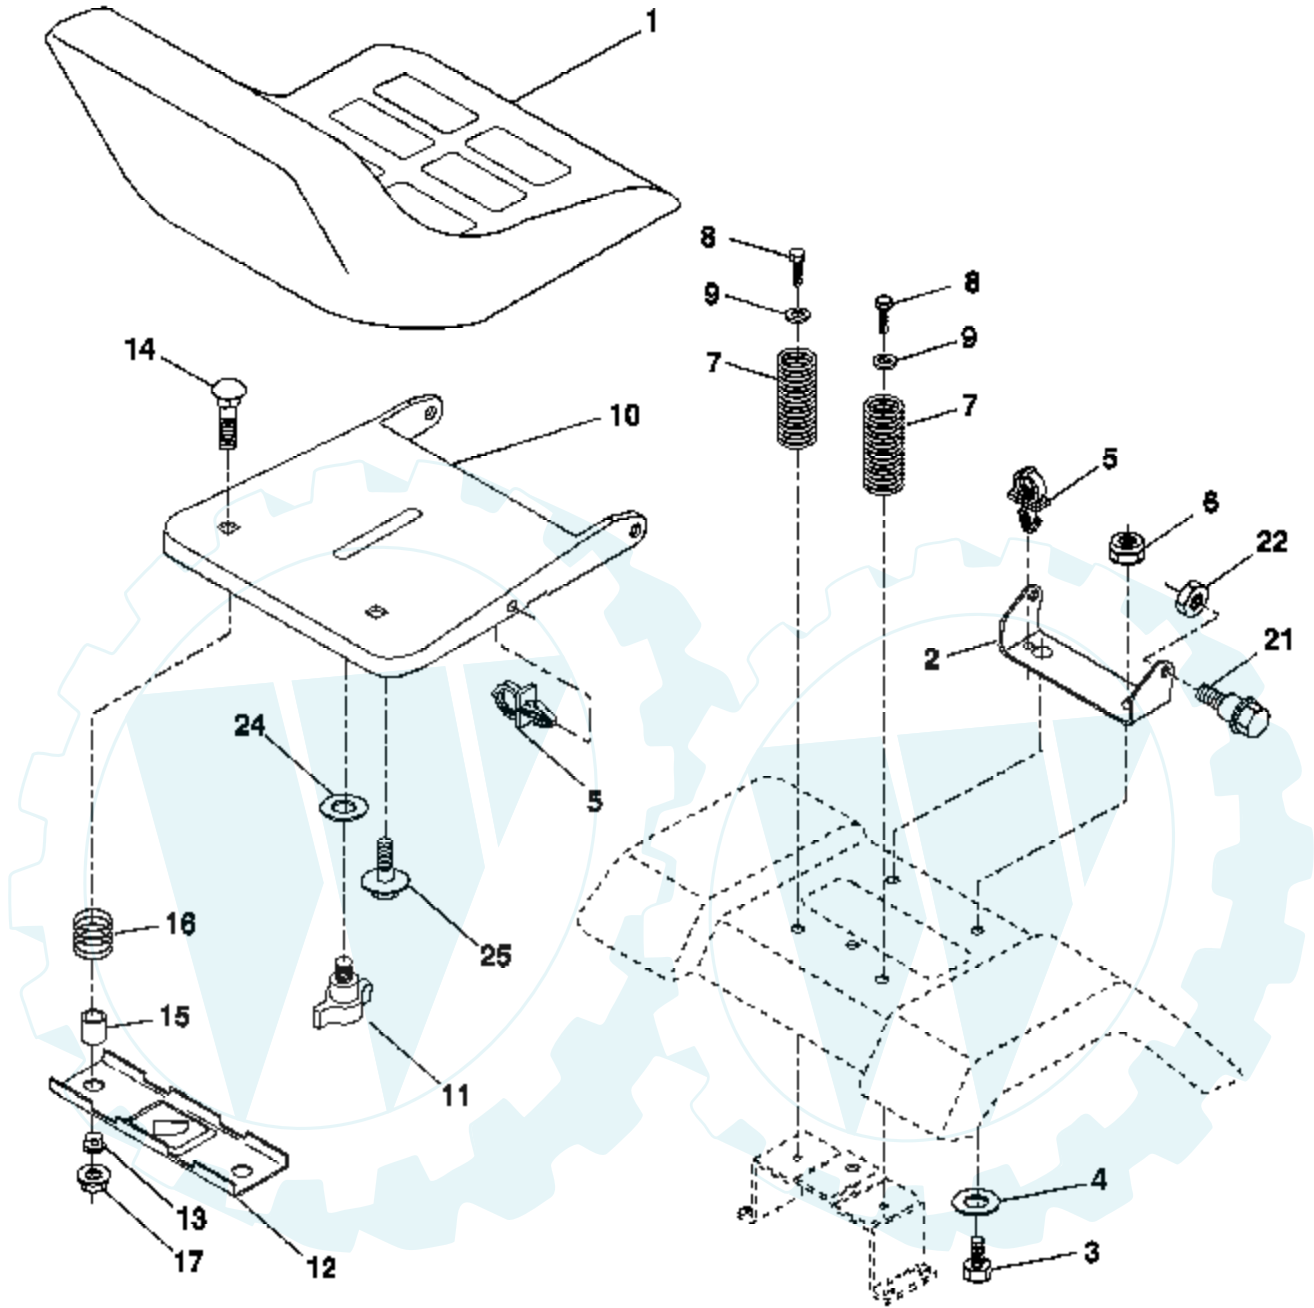

Ref #	Part Number	Qty	Description
1	159460		Wire Asm Inner/Sprg W/plunger LT
2	159471		Shaft Asm Lift RH w/Inf
3	105767X		Pin Groove 1 500 Zinc
4	12000002		E Ring #5133-62
5	19211621		Washer 21/32 X 1 X 21 Ga
6	120183X		Bearing Nylon Blk 629 Id
7	125631X		Grip Handle
8	170770		Button Plunger
11	139865		Link Lift LH Fixed Length
12	139866		Link Lift RH Fixed Length
13	4939M		Retainer Spring
15	173288		Link Front
16	73350800		Nut Jam Hex 1/2-13 Unc
17	175689		Trunnion
18	73800800		Nut Lock W/Wsh 1/2-13 Unc
19	139868		Arm Suspension Rear
20	163552		Retainer Spring
31	169865		Bearing Pvt Lift
32	73540600		Nut Crownlock 3/8 - 24
36	155097		Pointer Height Indicator
37	123935X		Plug Hole Blk. 1.485/1.515 Dia.
38	17060516		Screw 5/16-18 x 1
40	19112410		Washer 11/32 x 1-1/210 Ga.
41	155098		Indicator Height STLT