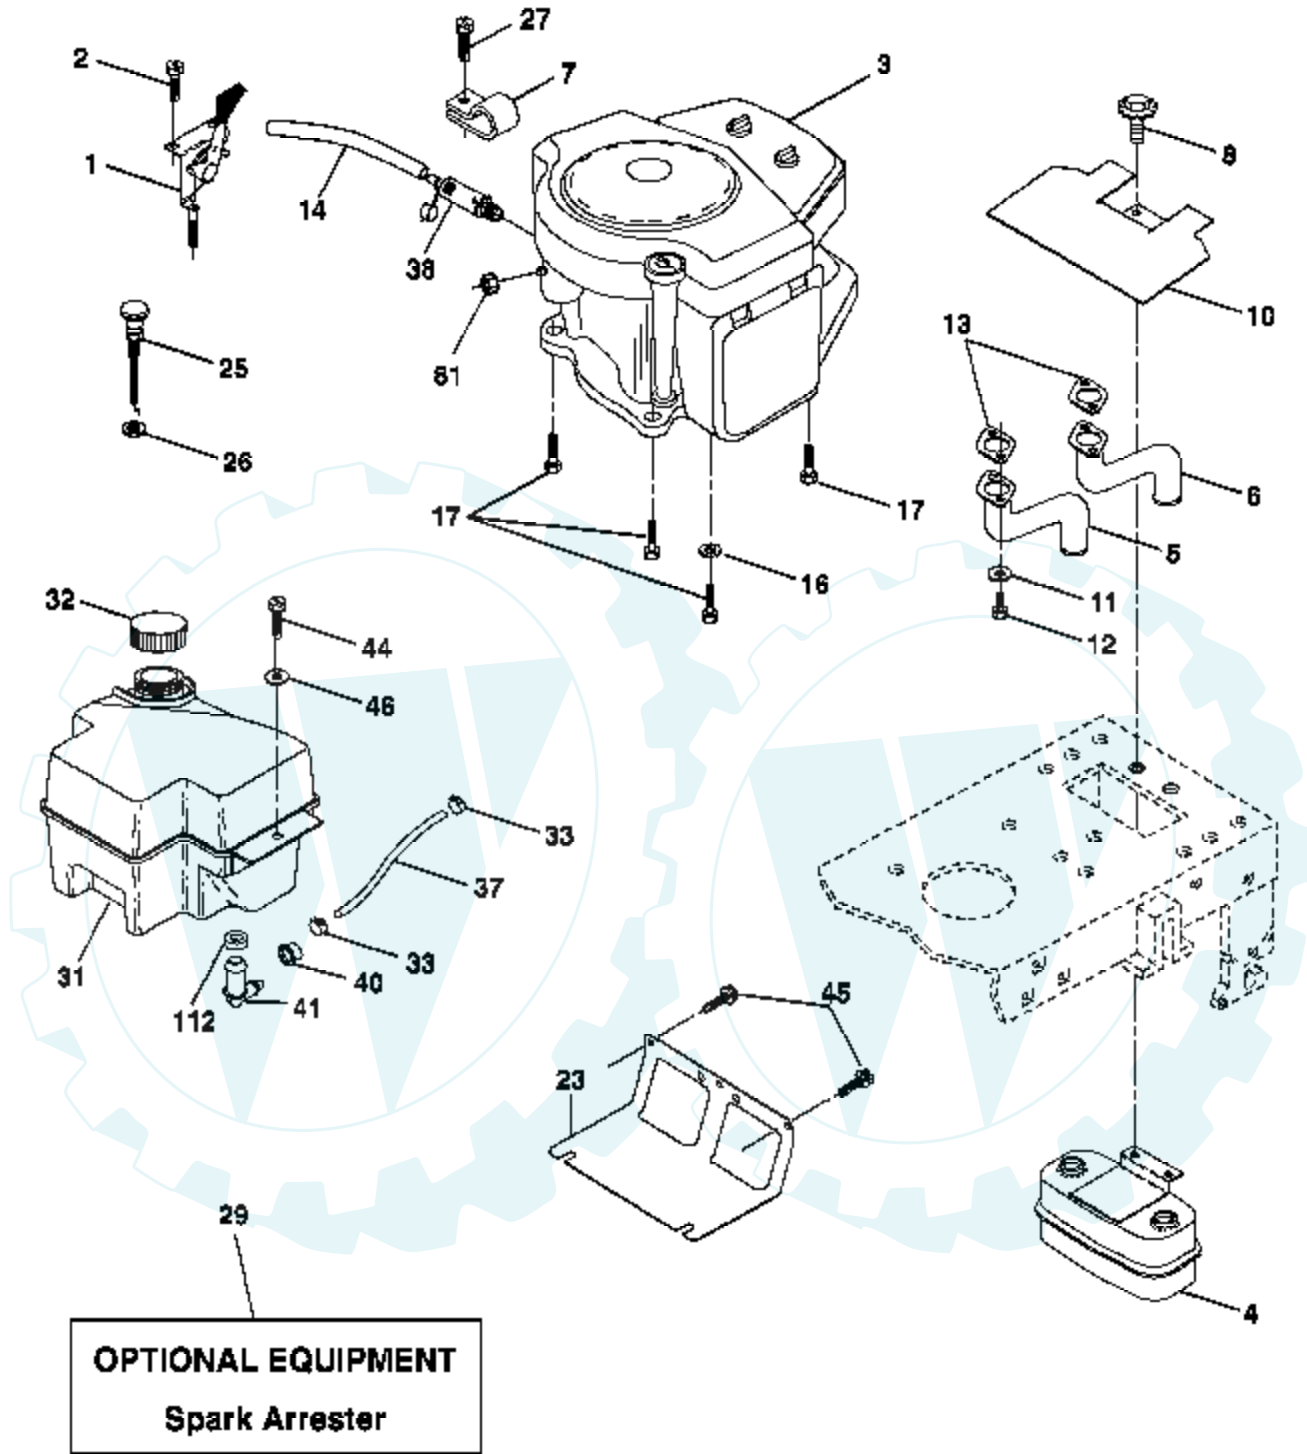

Ref #	Part Number	Qty	Description
1	170771		Control Throt
2	17720408		Screw Hex Thd Cut 1/4-20x5/8 T
3			Engine B&S Model No. 407777 (Order parts from engine manufacturer)
4	149723		Muffler Exhaust
5	159955		Exhaust Asm. Lh
6	160589		Exhaust Asm. Rh
7	138129		Clamp Tube Double Engine
8	171877		Bolt 5/16-18unc x 3/4 w/sems
10	162797		Heat Shield Lt
11	10040500		Washer Lock Hvy. Helical 1/4
12	71070512		Screw Hex Hd Cap 5/16-18 x 3/4
13	165391		Gasket Muffler
14	148456		Tube Drain Oil Easy
16	11050600		Washer Lock Ext Tooth 3/8
17	17060624		Screw 3/8-16x1-1/2
23	169837		Shield BRN/DBR Guard
25	145996		Control Choke
26	73920600		Nut Keps 3/8-24 Unf
27	152927		Screw
29	137180		Arrestor Spark
31	180645		Tank Fuel
32	140527		Cap Fuel
33	123487X		Clamp Hose Blk
37	137040		Line Fuel
38	148315		Plug Drain Oil Easy
40	124028X		Bushing Snap Nyl Black
41	139277		Stem Tank Fuel
44	17670412		Screw Hexwsh Thdrol 1/4-20 x 3/4
45	17000612		Screw Hex wsh Thdrol 3/8-16 x 3/4
46	19091416		Washer 9/32 x 7/8 x 16 Ga.
81	73510400		Nut Keps Hex 1/4-20 Unc
112	3645J		Bushing