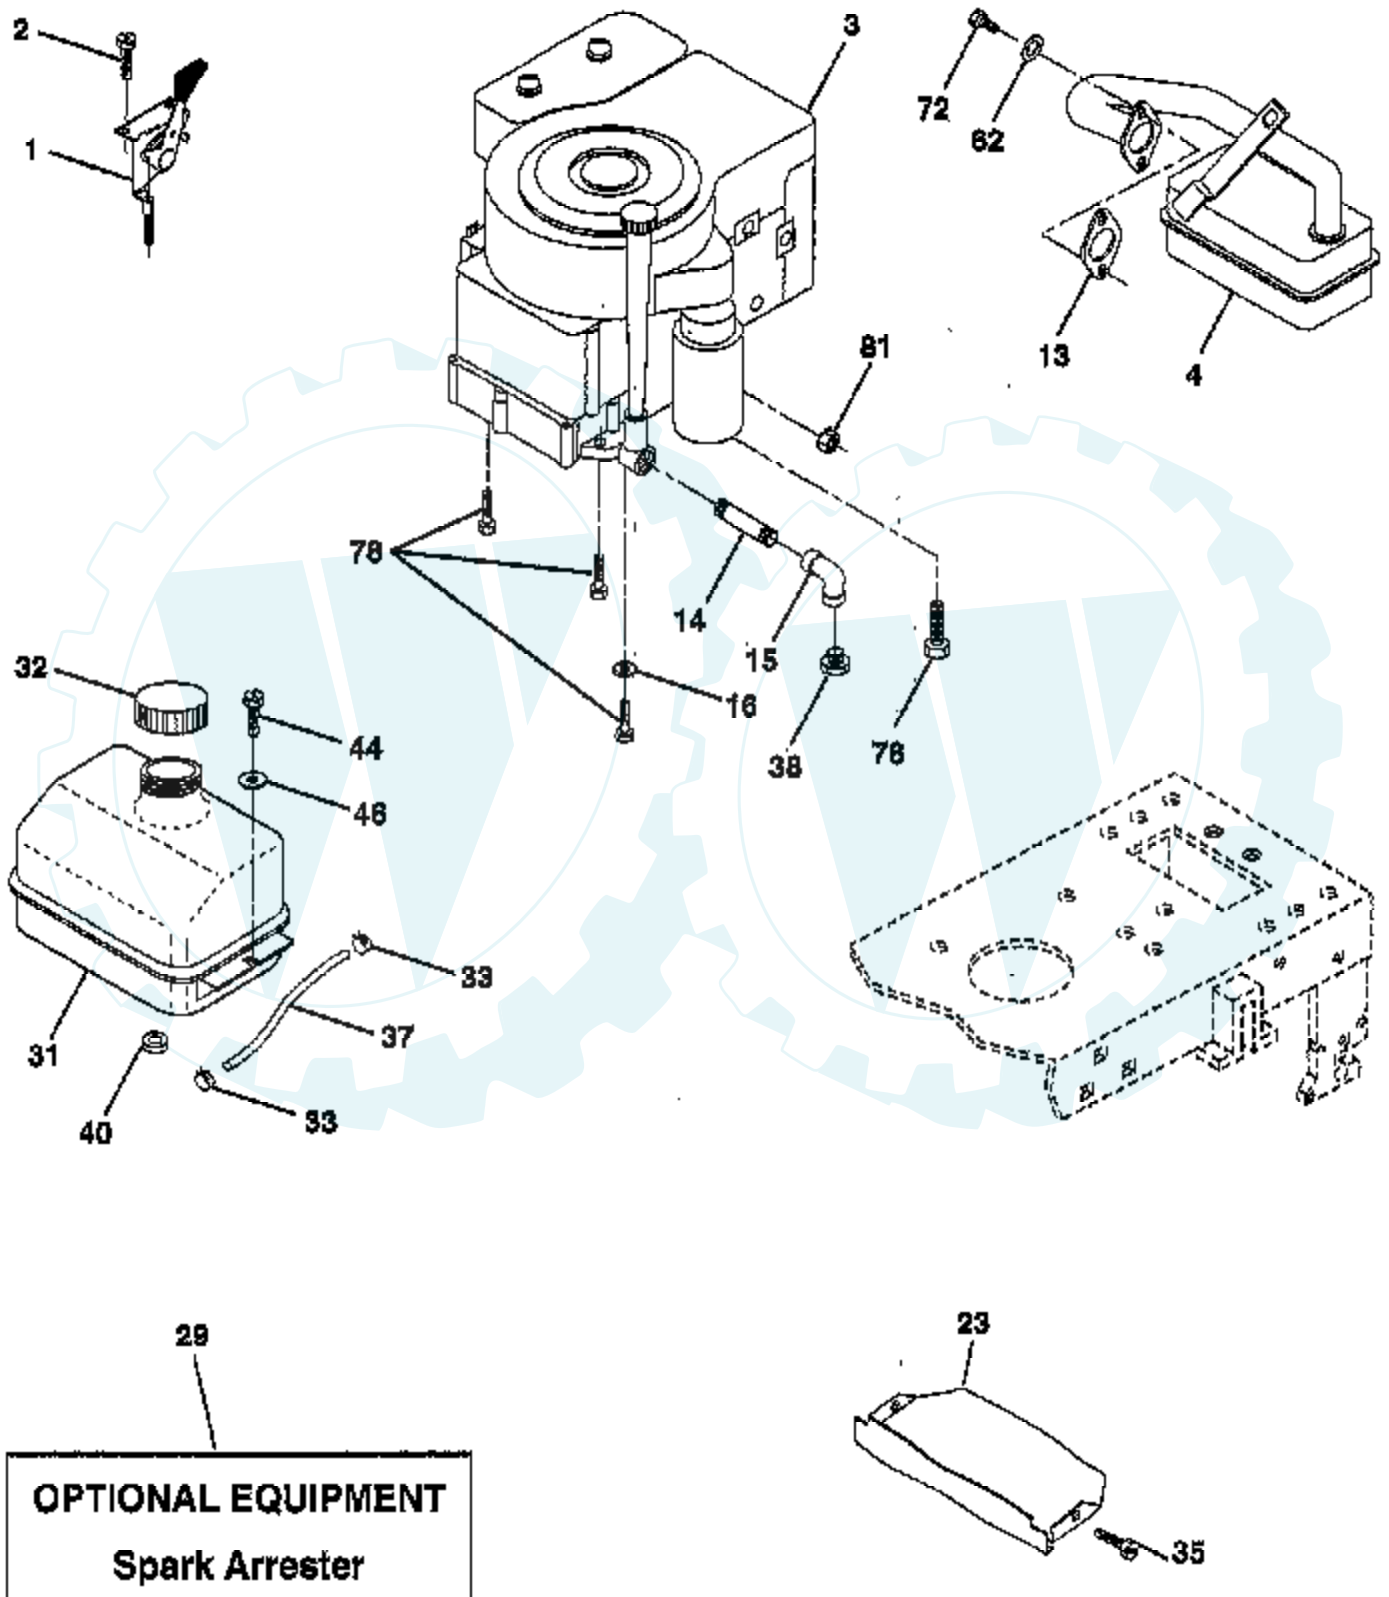

TRACTOR - - MODEL NUMBER PPR14542A

ENGINE

Ref #	Part Number	Qty	Description
1	140310		CONTROL THROTTLE
2	17720410		SCREW LT
3	SUPPLIER		CHECK WITH SUPPLIER
4	137352		MUFFLER
13	165291		SUB= 272293
14	13280324		PIPE NIPPLE
15	13200300		ELBOW
16	11050600		LOCKWASHER
23	159880		SHIELD.BRN/DBR.GD
29	137180		SUB= 532137180
31	109202X		TANK.FUEL.LT.
32	140527		CAP ASM FUEL
33	123487X		HOSE CLAMP
35	17490512		SCREW
37	137040		LINE FUEL
38	SUPPLIER		CHECK WITH SUPPLIER
40	124028X		SUB= 532124028
44	17490412		SCREW HEX CRT
46	19091416		WASHER
62	10040500		LOCKWASHER
72	71070512		SCREW
78	17490620		SCREW
81	128861		NUT