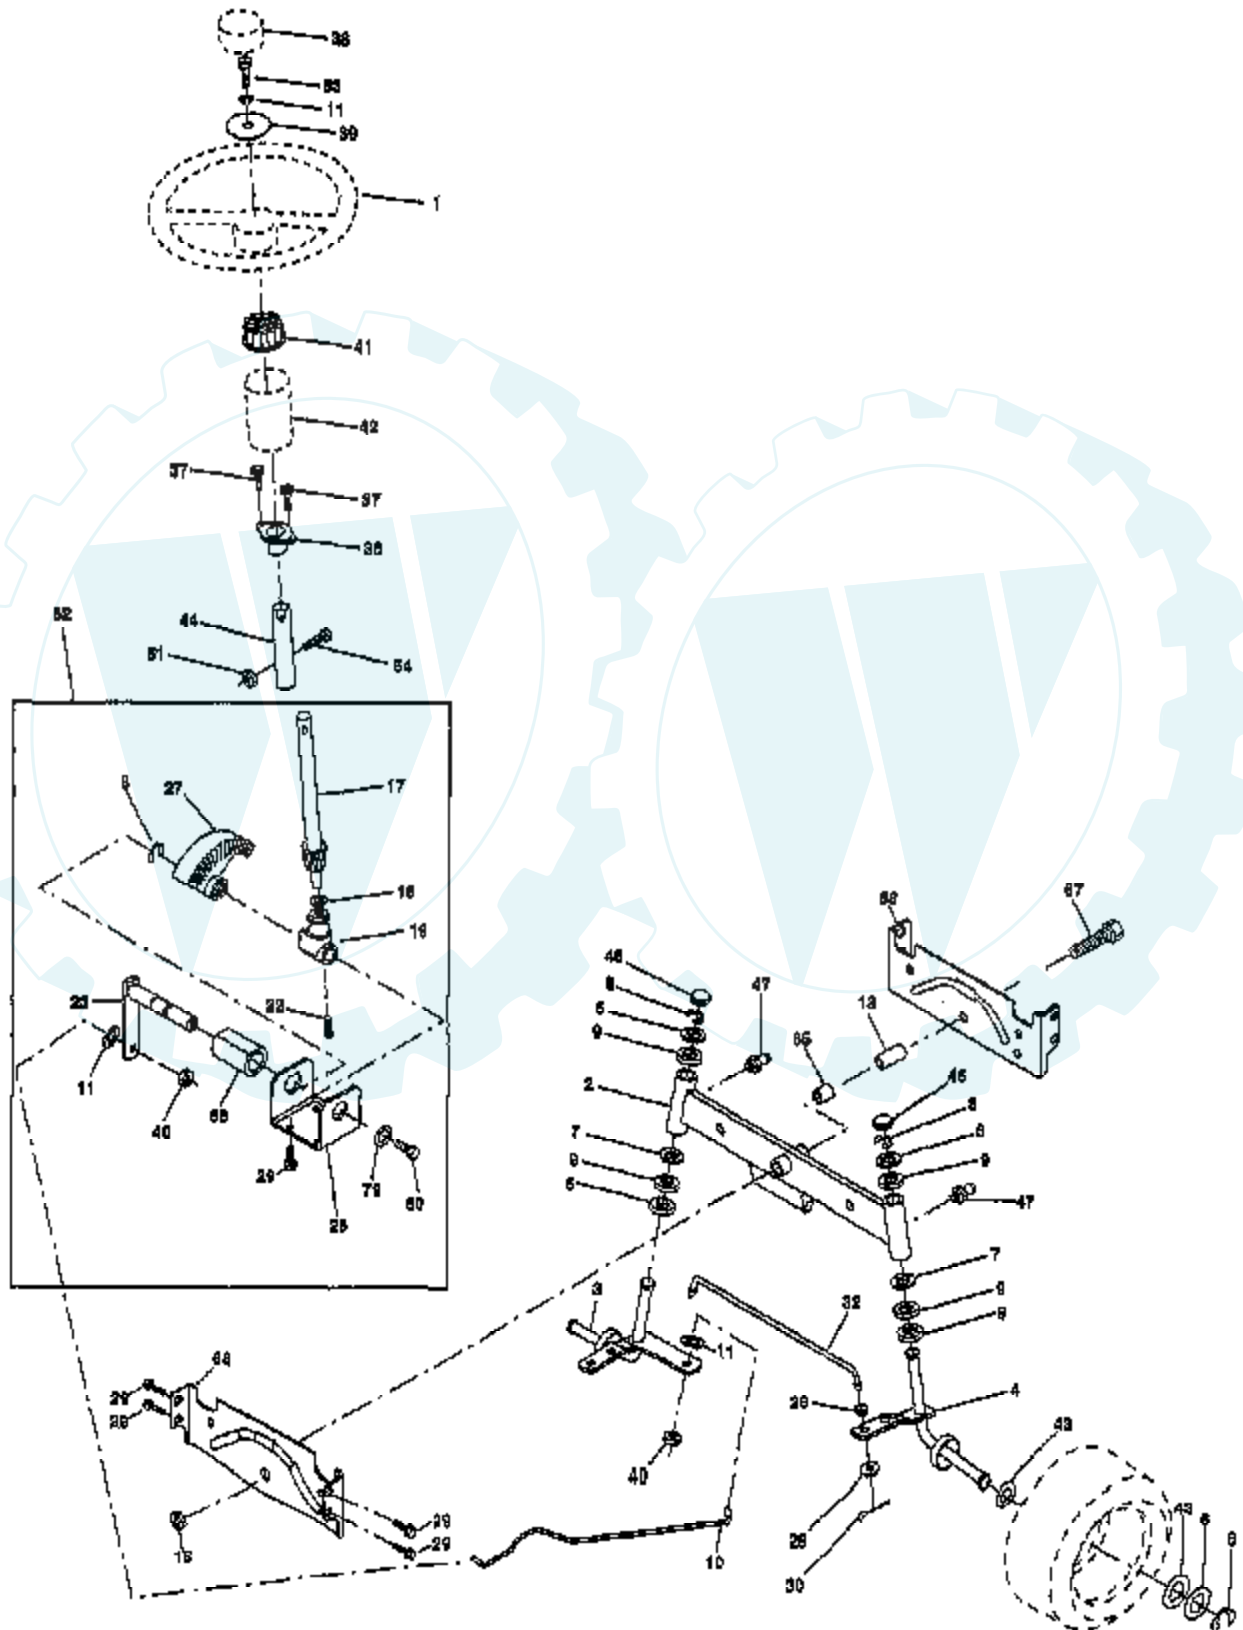

TRACTOR - - MODEL NUMBER PPR14542A

STEERING ASSEMBLY

Ref #	Part Number	Qty	Description
1	140044		WHEEL STR AYP BLK
2	154427		AXLE ASM
3	156483		SPINDLE.ASM.LH
4	157473		"SPINDLE ASM,RH"
5	6266H		WASHER .T
6	121748X		WASHER
7	19272016		WASHER
8	12000029		RING
9	3366R		COL. SRTG. BEAR.
10	156438		DRAGLINK-STAMPED
11	10040600		LOCKWASHER
13	154779		BEARING AXLE
15	73901000		"NUT-LOC,FLANGE LT"
17	156546		SHAFT ASM STEERIN
18	57079		THRUST WASHER
19	160395		SUPPORT.SHAFT.STEER
22	165857		SCREW.HX.WSH.HD
23	165851		SHAFT.ASM.PITMAN
25	154406		BRKT-STEERING
26	126847X		BUSHING.DRAGLINK
27	136874		GEAR SECTOR
28	19131416		WASHER
29	17490612		SCREW
30	76020412		COTTER PIN
32	130465		TIE ROD
36	155099		BUSHING.STEERING
37	152927		"SCREW-TT,10-32 FL"
38	140045		CAP STEER AYP
39	19133808		WASHER T
40	7810H		GRIPCO NUT
41	100711L		ADAPTER LT
42	145054		BOOT.STEER.PL
43	121749X		WASHER
44	153720		EXT SHAFT STEERIN
46	121232X		CAP
47	6855M		ZERK M
51	73800500		NUT
54	74780520		BOLT
62	167902		KIT.STEER.ASM
63	74780616		BOLT
65	154780		SPACER AXLE
66	154404		"BEARING-ARM,PITMA"
67	74781044		BOLT
68	154429		BRACE AXLE
79	19132012		WASHER
80	74950612		BOLT.HX.NYLON3/8-16X3/