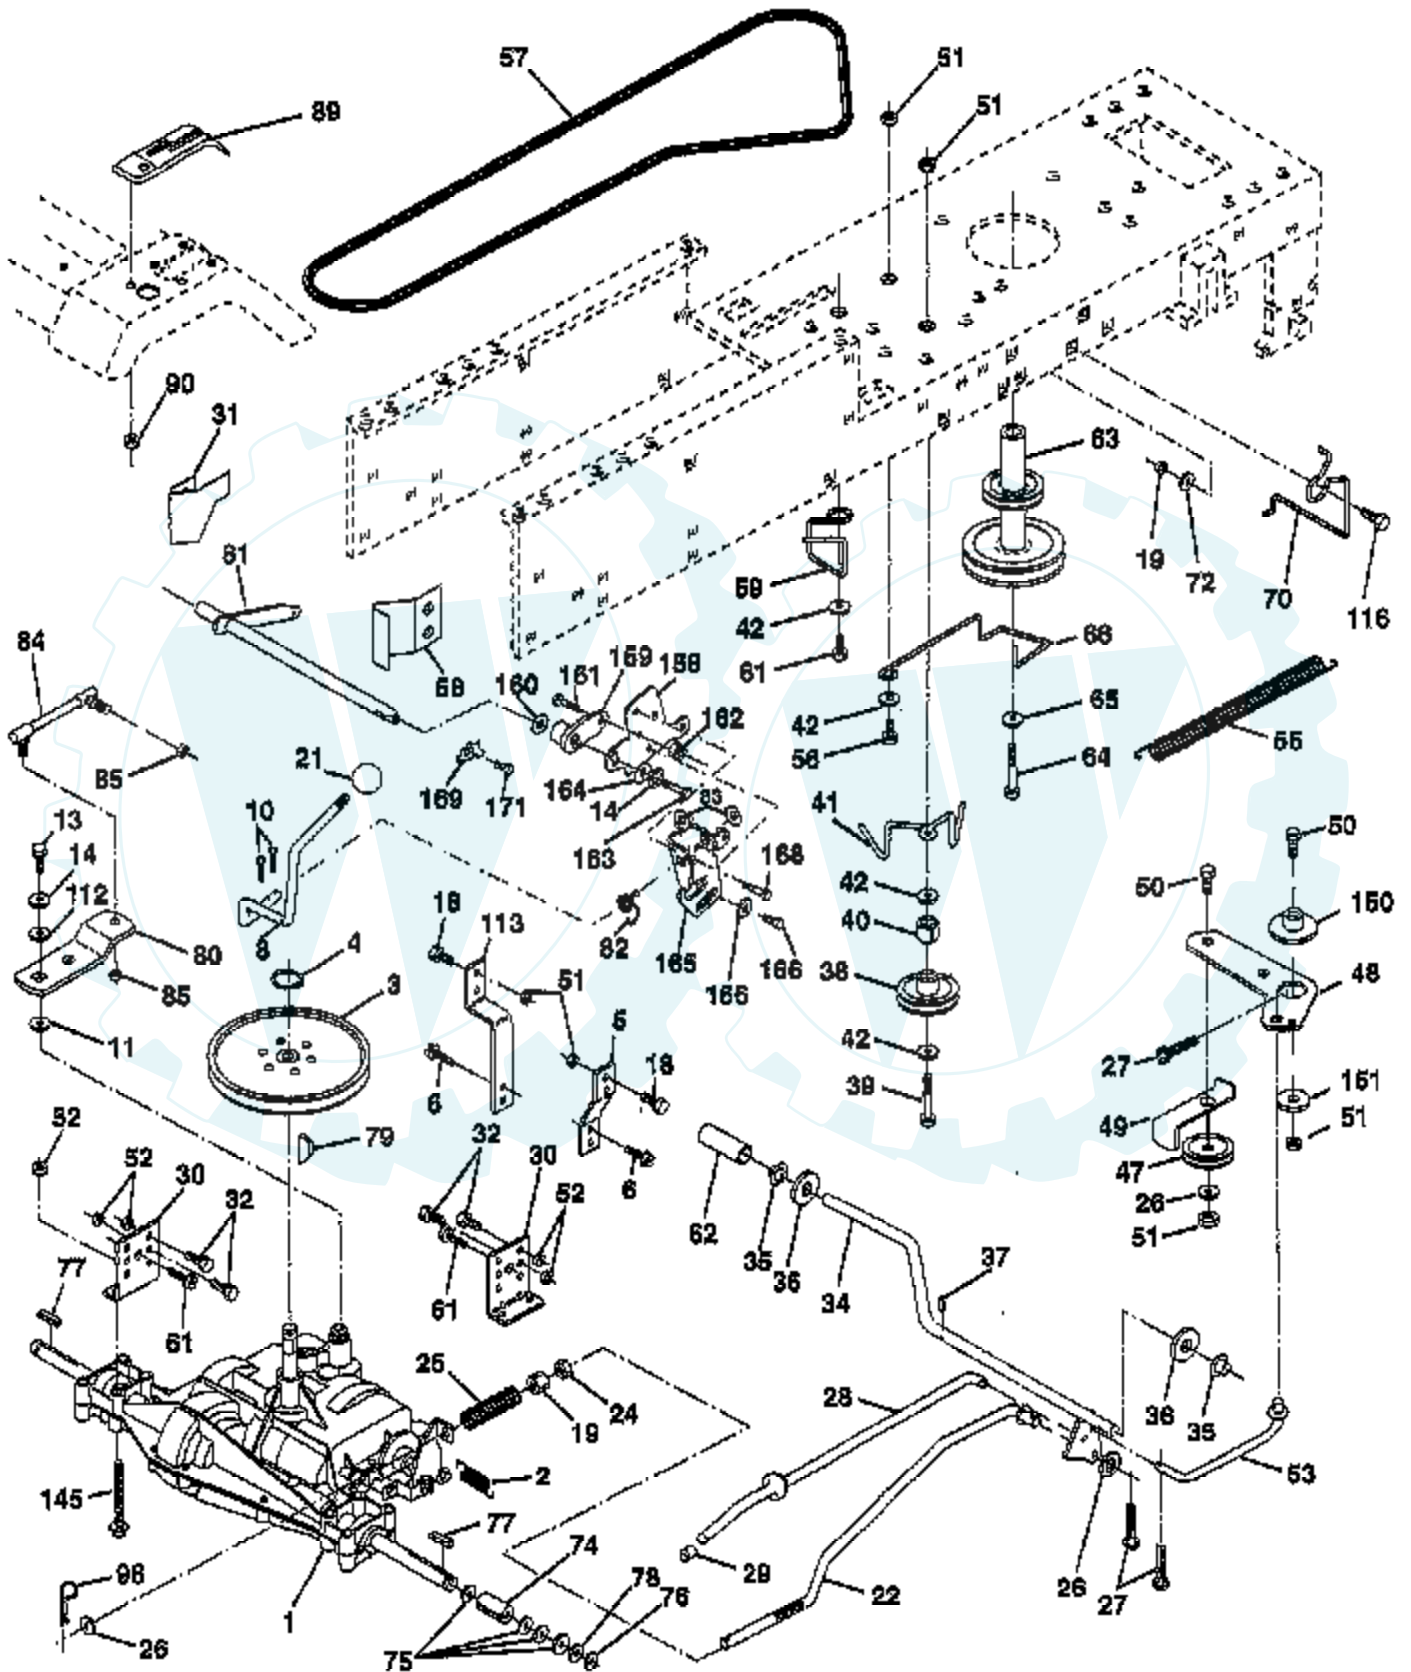

TRACTOR -- MODEL NUMBER PPR14542A

DRIVE

Ref #	Part Number	Qty	Description
1	SUPPLIER		CHECK WITH SUPPLIER
2	146682		SPRING.BRAKE.RETU
3	123666X		PULLEY TRANS
4	12000028		SUB= 2267J
5	121520X		STRAP TORQUE
6	17490512		SCREW
8	165619		ROD.SHIFT.FENDER.ADJ.LT.CRD
10	76020416		PIN COTTER 1/8
11	105701X		WASH-SHFT PLT LT
13	74550412		BOLT.1/4-28.W/PAT
14	10040400		LOCKWASHER
18	74780616		BOLT
19	73800600		NUT
21	121274X		KNOB.DUCKHEAD.1/2
22	130804		BRAKE ROD
24	73350600		NUT
25	106888X		SPRING ROD LT
26	19131316		WASHER
27	76020412		COTTER PIN
28	145204		ROD.BRAKE.PARK.LT
29	71673		PLUNGER CAP T
30	130807		TRANSAXLE MTG BKT
31	127275X		"KEEPER,BELT LH T"
32	74760512		BOLT
34	155071		SHAFT ASM-PEDAL F
35	120183X		NYLON BEARING
36	19211616		WASHER LT
37	1572H		SUB= 2882J
38	131494		FLAT IDLER PULLEY
39	74760644		BOLT
40	4470J		SPACER T
41	165838		"KEEPER,BELT.IDLER FLAT"
42	19131312		WASHER
47	127783		SUB= 139245
48	154407		BELLCRANK.CLUTCH
49	123205X		RETAIN BELT
50	74760624		SUB= 74930624
51	73680600		SUB= 73690600
52	73680500		SUB= 73690500
53	105710X		"LINK, CLUTCH T"
55	105709X		"SPRING, RETURN LT"
56	74760620		SUB= 74780620
57	130801		SUB= 138255
58	127274X		"KEEPER,BELT RH T"
59	140312		KEEPER BELT CNTSP
61	17490612		SCREW
62	8883R		PEDAL COVER T
63	140186		PULLEY.ENGINE
64	71170764		BOLT
65	10040700		LOCKWASHER
66	154778		KEEPER-BELT
70	134683		KEEPER BELT ENG
72	19132012		WASHER
74	137057		SPACER AXLE
75	121749X		WASHER
76	12000001		E-RING LT
77	123583X		SQUARE KEY
78	121748X		WASHER