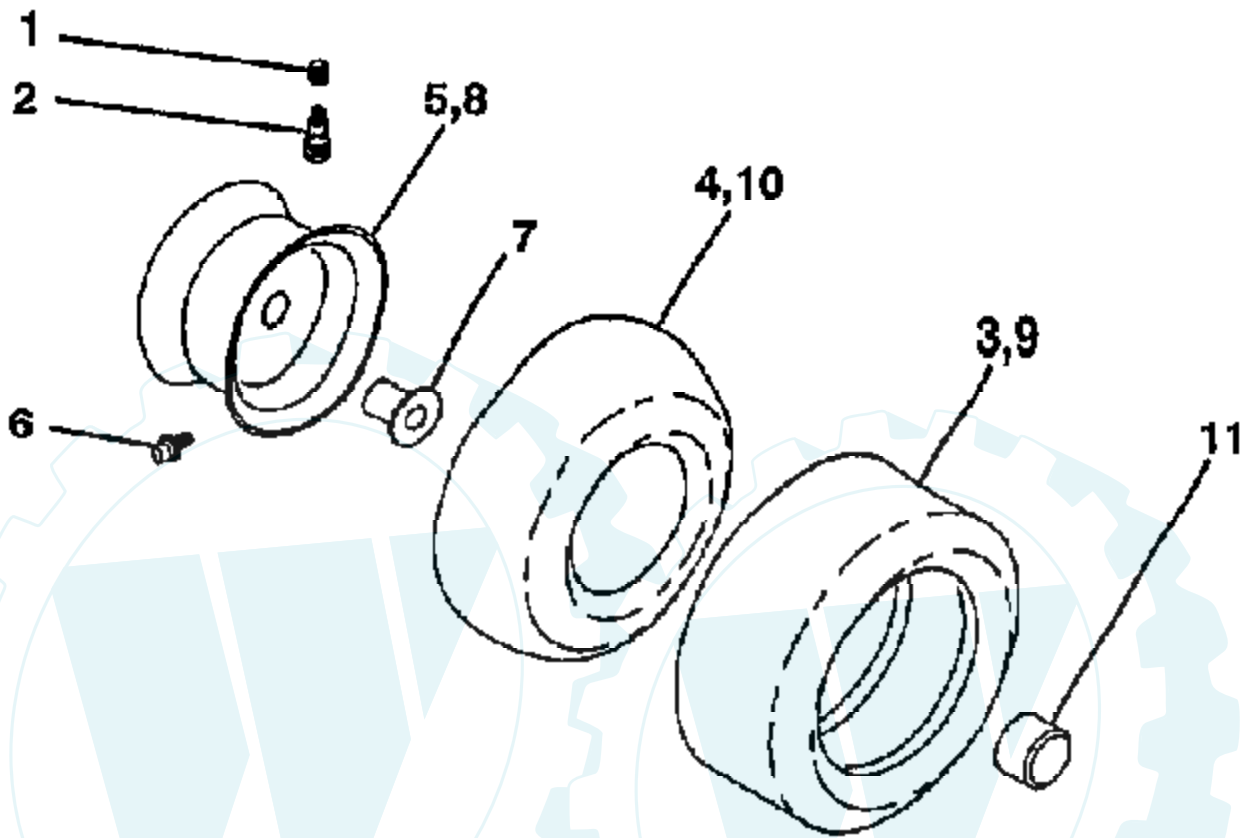

TRACTOR - - MODEL NUMBER PPR14542A

MOWER LIFT

Ref #	Part Number	Qty	Description
1	159460		WIRE ASM W.SPRING
2	159471		"SHAFT ASM LIFT,RH"
3	105767X		PIN-GROOVE LT
4	12000002		SUB= 2225J
5	19211621		WASHER
6	120183X		NYLON BEARING
7	125631X		GRIP HANDLE
8	124526X		SUB= 125925X
11	139865		SUB= 918139865
12	139866		SUB= 151140
13	4939M		SUB= 85902
15	127218		LINK.FRONT
16	73350800		NUT
17	130171		TRUNION
18	73680800		NUT LTV
19	139868		ARM SUSP REAR
20	163552		RETAINER SPRING
31	140302		BEARING PVT LH
32	73540600		NUT.CROWNLOCK.3/8

TRACTOR - - MODEL NUMBER PPR14542A

SCHEMATIC

TRACTOR - - MODEL NUMBER PPR14542A

SEAT ASSEMBLY

NOTE: All component dimensions given in U.S. inches
1 inch = 25.4 mm

Ref #	Part Number	Qty	Description
1	140116		SEAT
2	140551		BRACKET PVT SEAT
3	74760616		BOLT
4	19131610		WASHER PM
5	145006		CLIP.PUSH-IN.HING
6	73800600		NUT
7	124181X		SPRING COMPRESSIO
8	17490616		SCREW GTV
9	19131614		WASHER
10	155925		PAN-SEAT
12	121246X		BRKT SWITCH
13	121248X		BUSHING
14	72050412		BOLT-RD HD SQ NK
15	134300		SPLIT SPACER
16	121250X		SPRING
17	123976X		SUB= 73900400
21	153236		"BOLT,SHOULDER"
22	73800500		NUT
23	74780814		BOLT
24	19171912		WASHER
25	127018X		"BOLT,SHOULDER"
26	10040800		LOCKWASHER

WHEELS & TIRES

NOTE: All component dimensions given in U.S. inches
1 inch = 25.4 mm

Ref #	Part Number	Qty	Description
1	59192		VALVE CAP
2	65139		VALVE STEM LT
3	106222X		SUB= 122073X
4	PARTSIMAGE		REFER TO PARTS IMAGE
4	59904		TUBE.5.3/4.5/6
5	106732X427		"RIM ASM 6" FRT"
6	278H		FITTING LT
7	9040H		"FLANGE, BEARING"
8	106108X427		"RIM AS 8" REAR"
9	106268X		SUB= 122074X
10	PARTSIMAGE		REFER TO PARTS IMAGE
10	7152J		TUBE.18X9.5-8
11	104757X		HUB CAP
	144334		SEALANT.TIRE 10 OZ. TUBE