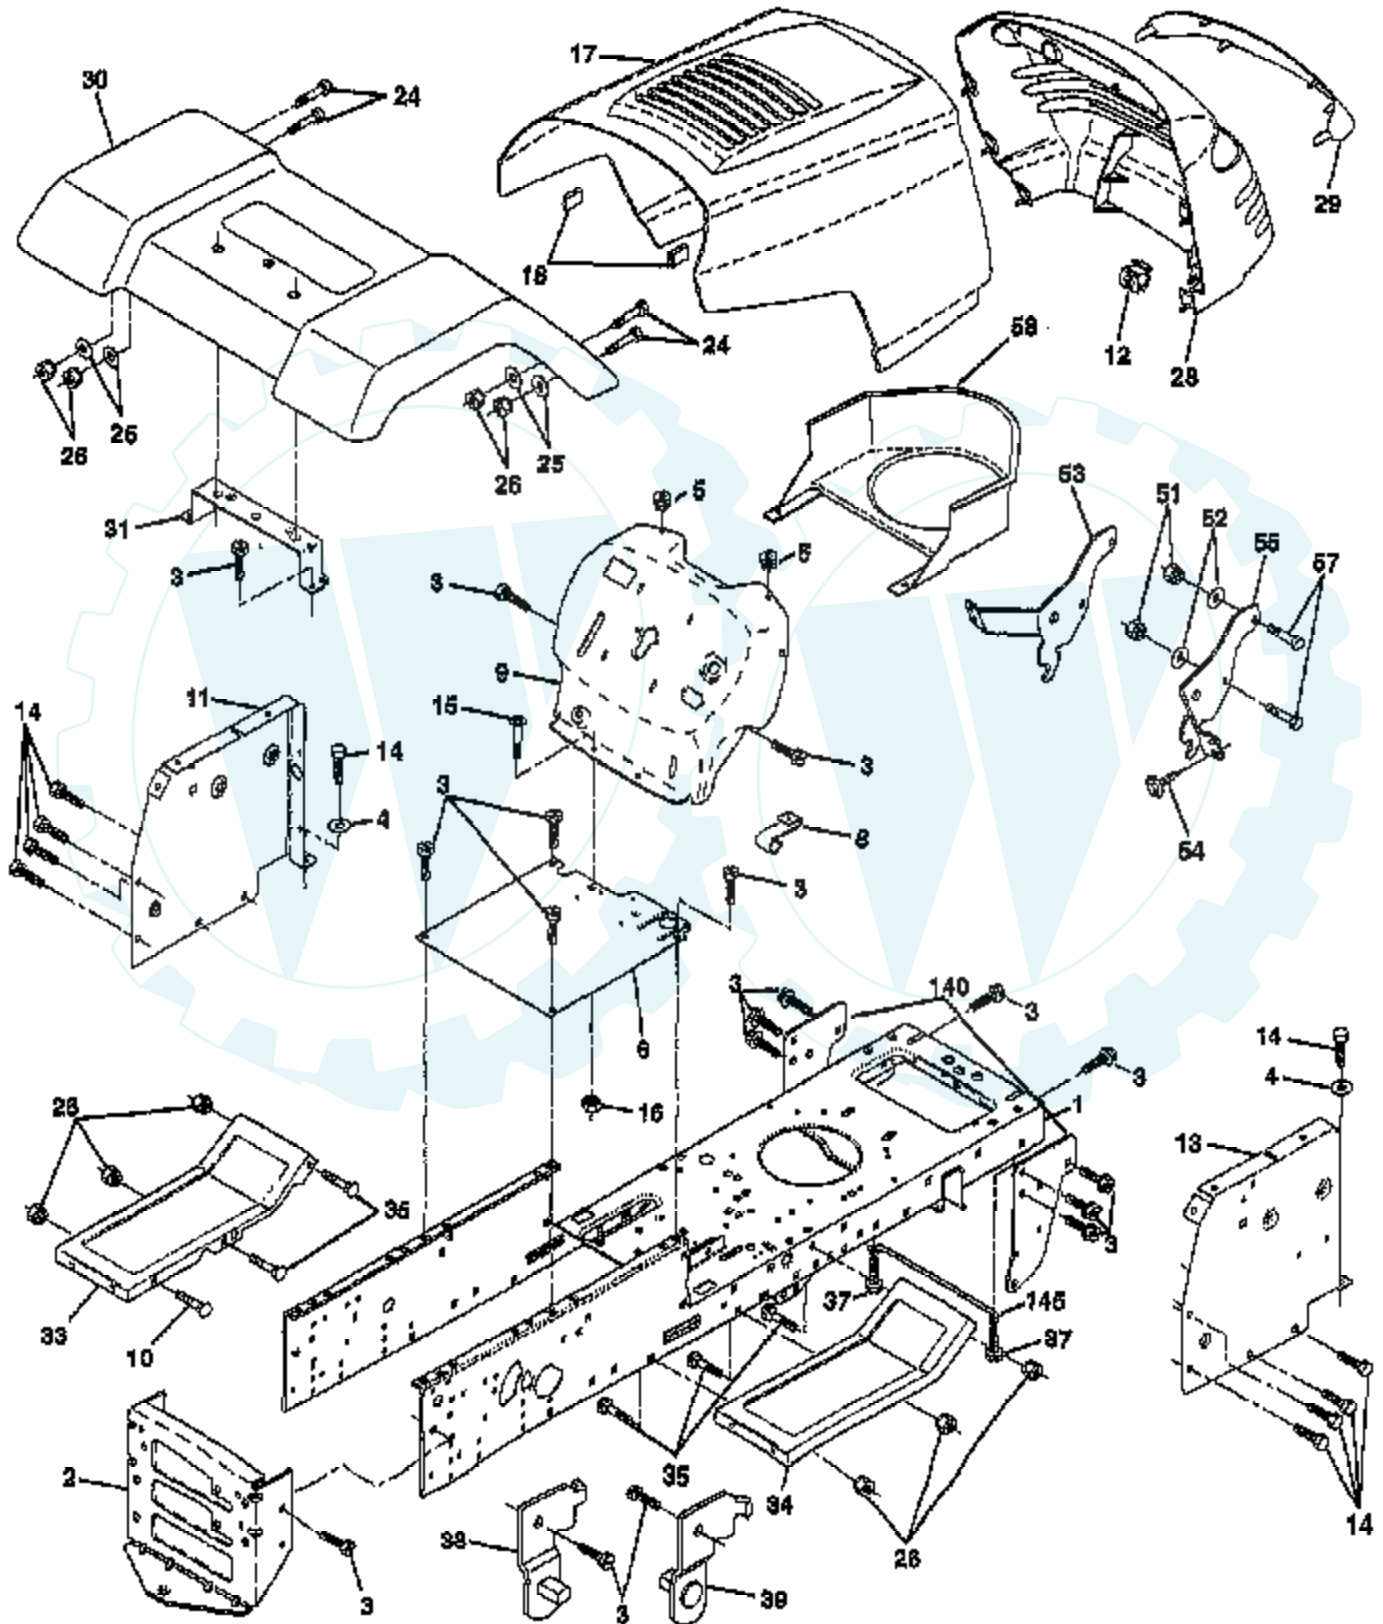

TRACTOR -- MODEL NUMBER PPR14542A

CHASSIS AND ENCLOSURES

Ref #	Part Number	Qty	Description
1	165480		CHASSIS.STAMPING
2	140356		SUB= 145009
3	17490612		SCREW
4	19131216		WASHER
5	155272		BUMPER-HOOD/DASH
6	155923		SADDLE
8	155138		CLIP.RETAINER
9	161938X012		DASH.SILKSCREEN
10	72140608		SUB= 72110608
11	155927		"PANEL-DASH,LH"
12	145660		CLIP.TINNERMAN
13	169117X010		PANEL.ASM.SLKSCR.DASH.RH
14	17490608		SCREW LT
15	74180512		SCREW
16	73510500		NUT
17	159639X428		"HOOD W/TRIM,MS428"
18	126938X		SUB= 532126938
24	74780616		BOLT
25	19131312		WASHER
26	73800600		NUT
28	157428		GRILL
29	146654X599		GRILLE.LENS
30	166886X428		FENDER ASM.
31	136619		BRKT FENDER
33	145244X428		FOOTREST PNT LH
34	145243X428		FOOTREST.RH.LT/GT
35	72110606		BOLT
37	17490508		SCREW LT
38	139886		BRACKET ASM LH
39	139887		BRACKET ASM RH
51	73800400		NUT
52	19091416		WASHER
53	144697		BRACKET.GRILLE.LH
54	161464		SCREW.HEX.WS.HD
55	144696		BRACKET.GRILLE.RH
57	74780412		SUB= 74780414
58	150127		AIR DUCT
140	158418		BRKT SUSPENSION
145	156524		"ROD POVOT,CHASSIS"
	5479J		PLUG BUTTON T

TRACTOR - - MODEL NUMBER PPR14542A

DECALS

Ref #	Part Number	Qty	Description
1	157163		"DECAL.OPER,SDL"
2	158168		"DECAL WHEEL,STEER"
3	158037		"DECAL-HOOD,RH"
4	158038		"DECAL-HOOD,LH"
5	168587		DECAL.GRILLE/LENS
6	137259		"DECAL, WARNING"
8	166265		DECAL.FENDER.SD.LAWN
9	158166		"DECAL FENDER,LOGO"
10	157140		DECAL.CAUT.ENG/FR
11	101892X		DECAL T
14	160396		"DECAL-SCHEM,BELT"
16	145005		DECAL.BATRY.3-3908
20	165352		DECAL.ENGINE
	138311		DECAL HANDLE LIFT
	133671		FOOTREST PAD
	158124		MANUAL.GENERIC.42
	168614		MANUAL.P.PPR14542A,E