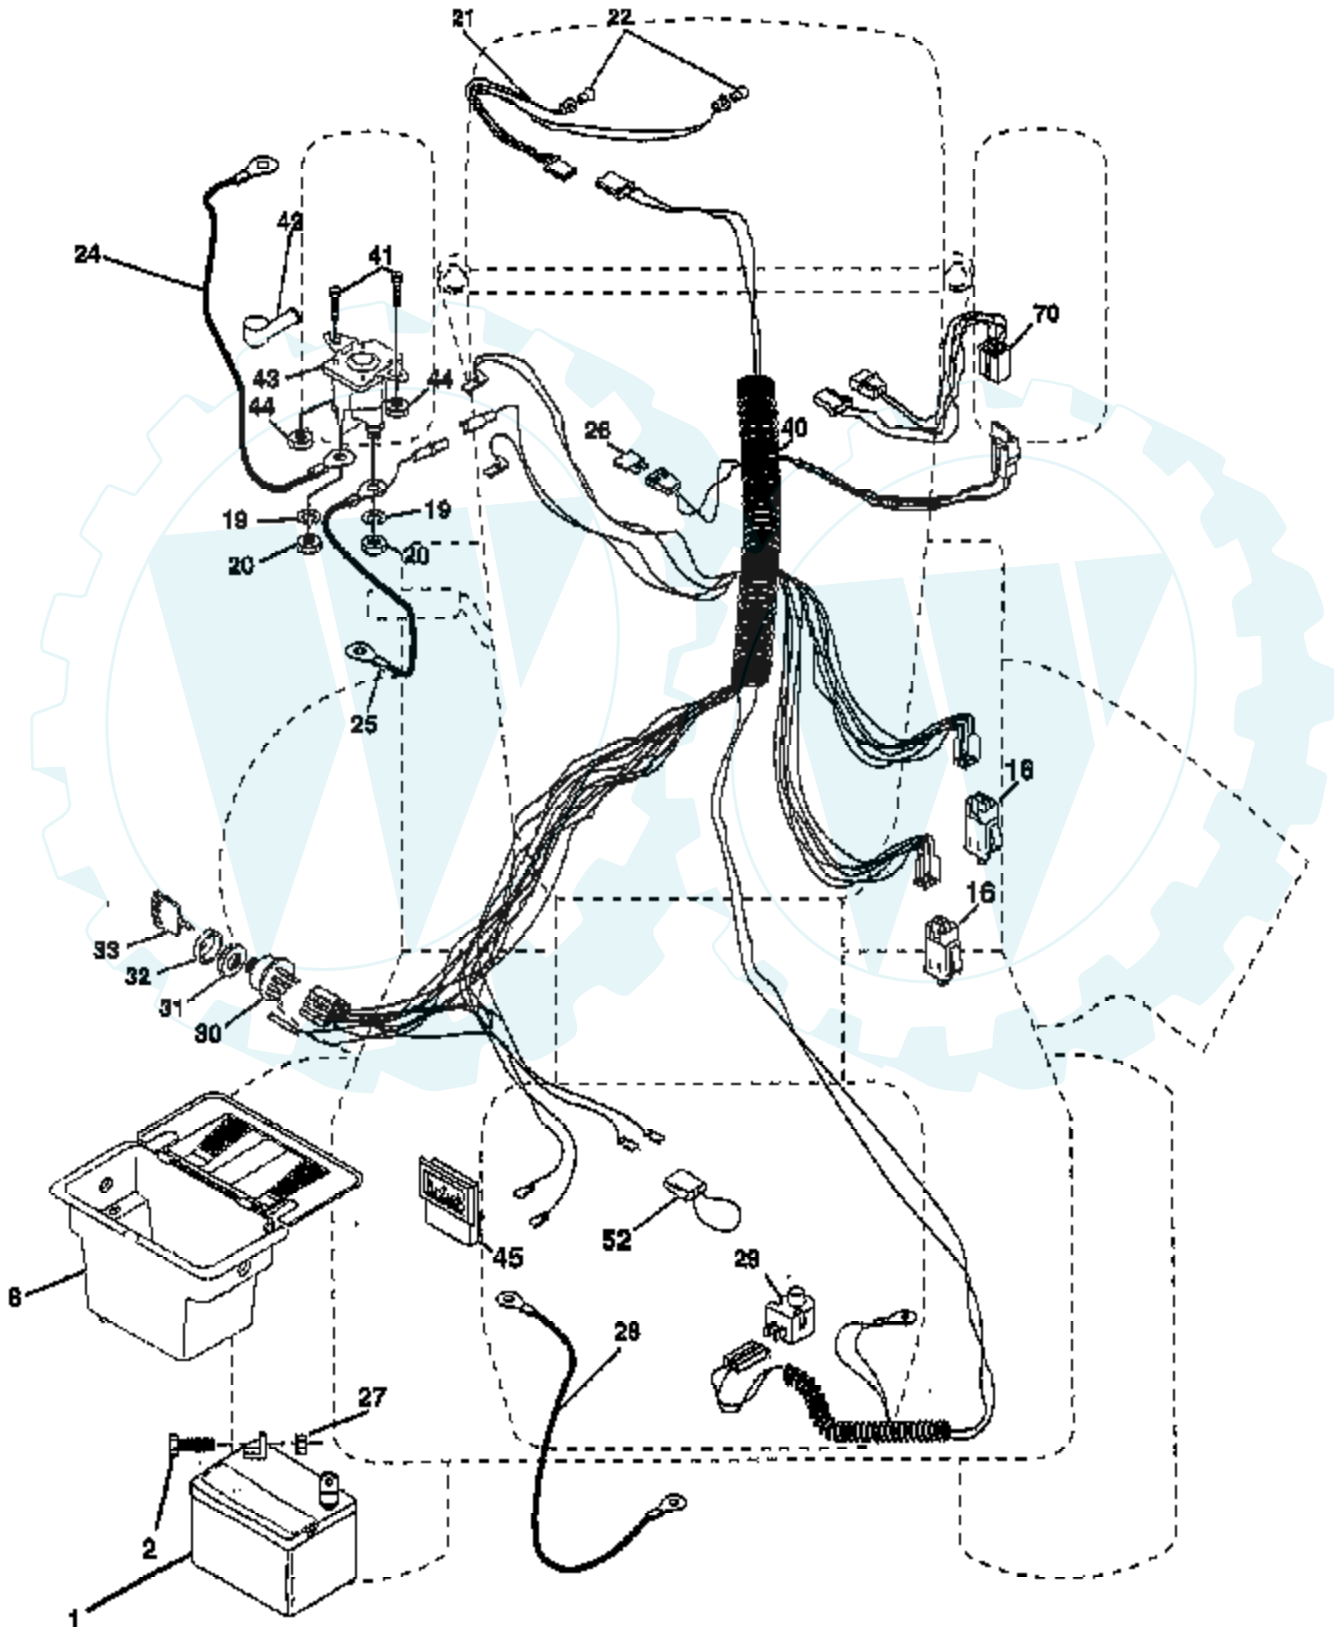

TRACTOR - - MODEL NUMBER PPR14542A

ELECTRICAL

Ref #	Part Number	Qty	Description
1	144925		SUB= 123899X
2	74760412		BOLT LT
8	156417		"CASE,BATTERY.MECH"
16	153664		SWITCH INTERLOCK
19	10090400		SUB= 10040400
0	73350400		NUT
21	166181		HARNES.ASM.LIGHT W/4152J
22	4152J		HEADLAMP BULB
24	4799J		"CABLE T, BATTERY"
25	146147		CABLE.BTRY.6GA.RD
26	166180		FUSE.15 AMP
27	73510400		NUT
28	4207J		CABLE T
29	121305X		SWITCH SEAT
30	140301		SWITCH IGN 4POS
31	124211X		NUT IGNITION
32	141226		COVER KEY SWITCH
33	122147X		KEY
40	166145		HARNES.IGNITION
41	71110408		BOLT HXHD FIN
42	131563		SUB= 154336
43	145673		SUB= 146154
44	73640400		NUT HXKEP 1/4X20
45	121433X		SUB= 122822X
52	141940		PROTECTION LOOP
70	166659		HARNES.ENGINE.B&S