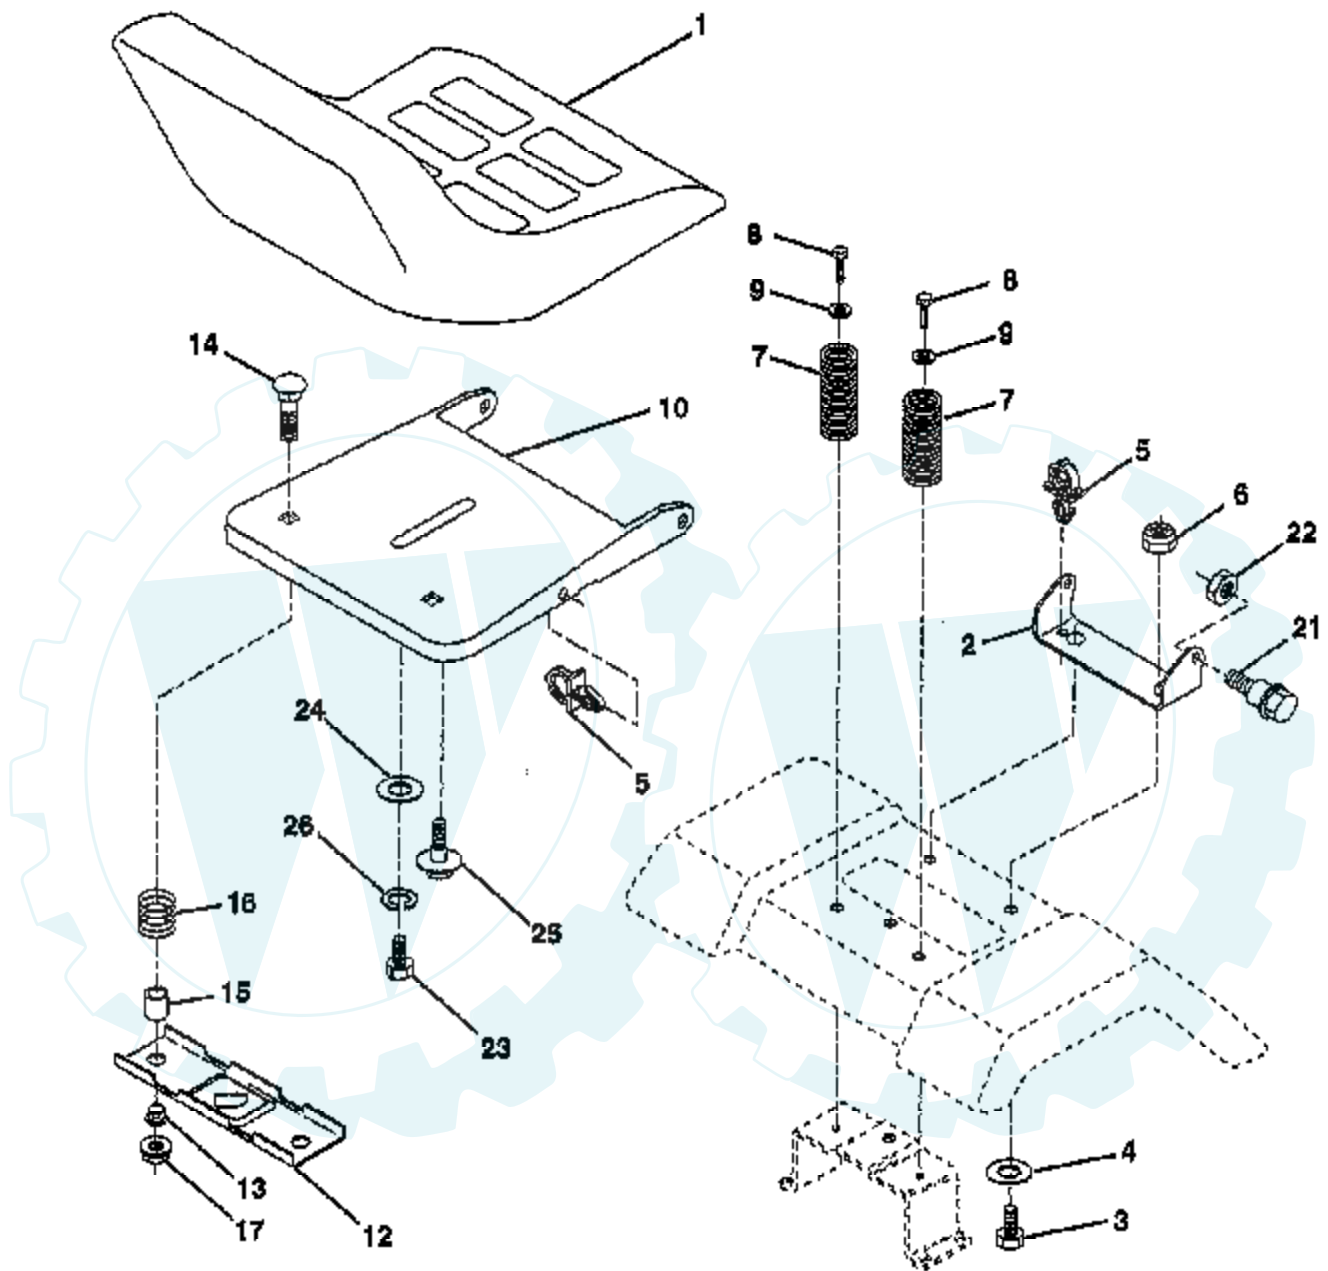

TRACTOR - - MODEL NUMBER PPR14542A

MOWER LIFT

Ref #	Part Number	Qty	Description
1	159460		WIRE ASM W.SPRING
2	159471		"SHAFT ASM LIFT,RH"
3	105767X		PIN-GROOVE LT
4	12000002		SUB= 2225J
5	19211621		WASHER
6	120183X		NYLON BEARING
7	125631X		GRIP HANDLE
8	124526X		SUB= 125925X
11	139865		SUB= 918139865
12	139866		SUB= 151140
13	4939M		SUB= 85902
15	127218		LINK.FRONT
16	73350800		NUT
17	130171		TRUNION
18	73680800		NUT LTV
19	139868		ARM SUSP REAR
20	163552		RETAINER SPRING
31	140302		BEARING PVT LH
32	73540600		NUT.CROWNLOCK.3/8

TRACTOR - - MODEL NUMBER PPR14542A

SCHEMATIC

TRACTOR - - MODEL NUMBER PPR14542A

SEAT ASSEMBLY

NOTE: All component dimensions given in U.S. inches
1 inch = 25.4 mm

Ref #	Part Number	Qty	Description
1	140116		SEAT
2	140551		BRACKET PVT SEAT
3	74760616		BOLT
4	19131610		WASHER PM
5	145006		CLIP.PUSH-IN.HING
6	73800600		NUT
7	124181X		SPRING COMPRESSIO
8	17490616		SCREW GTV
9	19131614		WASHER
10	155925		PAN-SEAT
12	121246X		BRKT SWITCH
13	121248X		BUSHING
14	72050412		BOLT-RD HD SQ NK
15	134300		SPLIT SPACER
16	121250X		SPRING
17	123976X		SUB= 73900400
21	153236		"BOLT,SHOULDER"
22	73800500		NUT
23	74780814		BOLT
24	19171912		WASHER
25	127018X		"BOLT,SHOULDER"
26	10040800		LOCKWASHER

WHEELS & TIRES

NOTE: All component dimensions given in U.S. inches
1 inch = 25.4 mm

Ref #	Part Number	Qty	Description
1	59192		VALVE CAP
2	65139		VALVE STEM LT
3	106222X		SUB= 122073X
4	PARTSIMAGE		REFER TO PARTS IMAGE
4	59904		TUBE.5.3/4.5/6
5	106732X427		"RIM ASM 6" FRT"
6	278H		FITTING LT
7	9040H		"FLANGE, BEARING"
8	106108X427		"RIM AS 8" REAR"
9	106268X		SUB= 122074X
10	PARTSIMAGE		REFER TO PARTS IMAGE
10	7152J		TUBE.18X9.5-8
11	104757X		HUB CAP
	144334		SEALANT.TIRE 10 OZ. TUBE