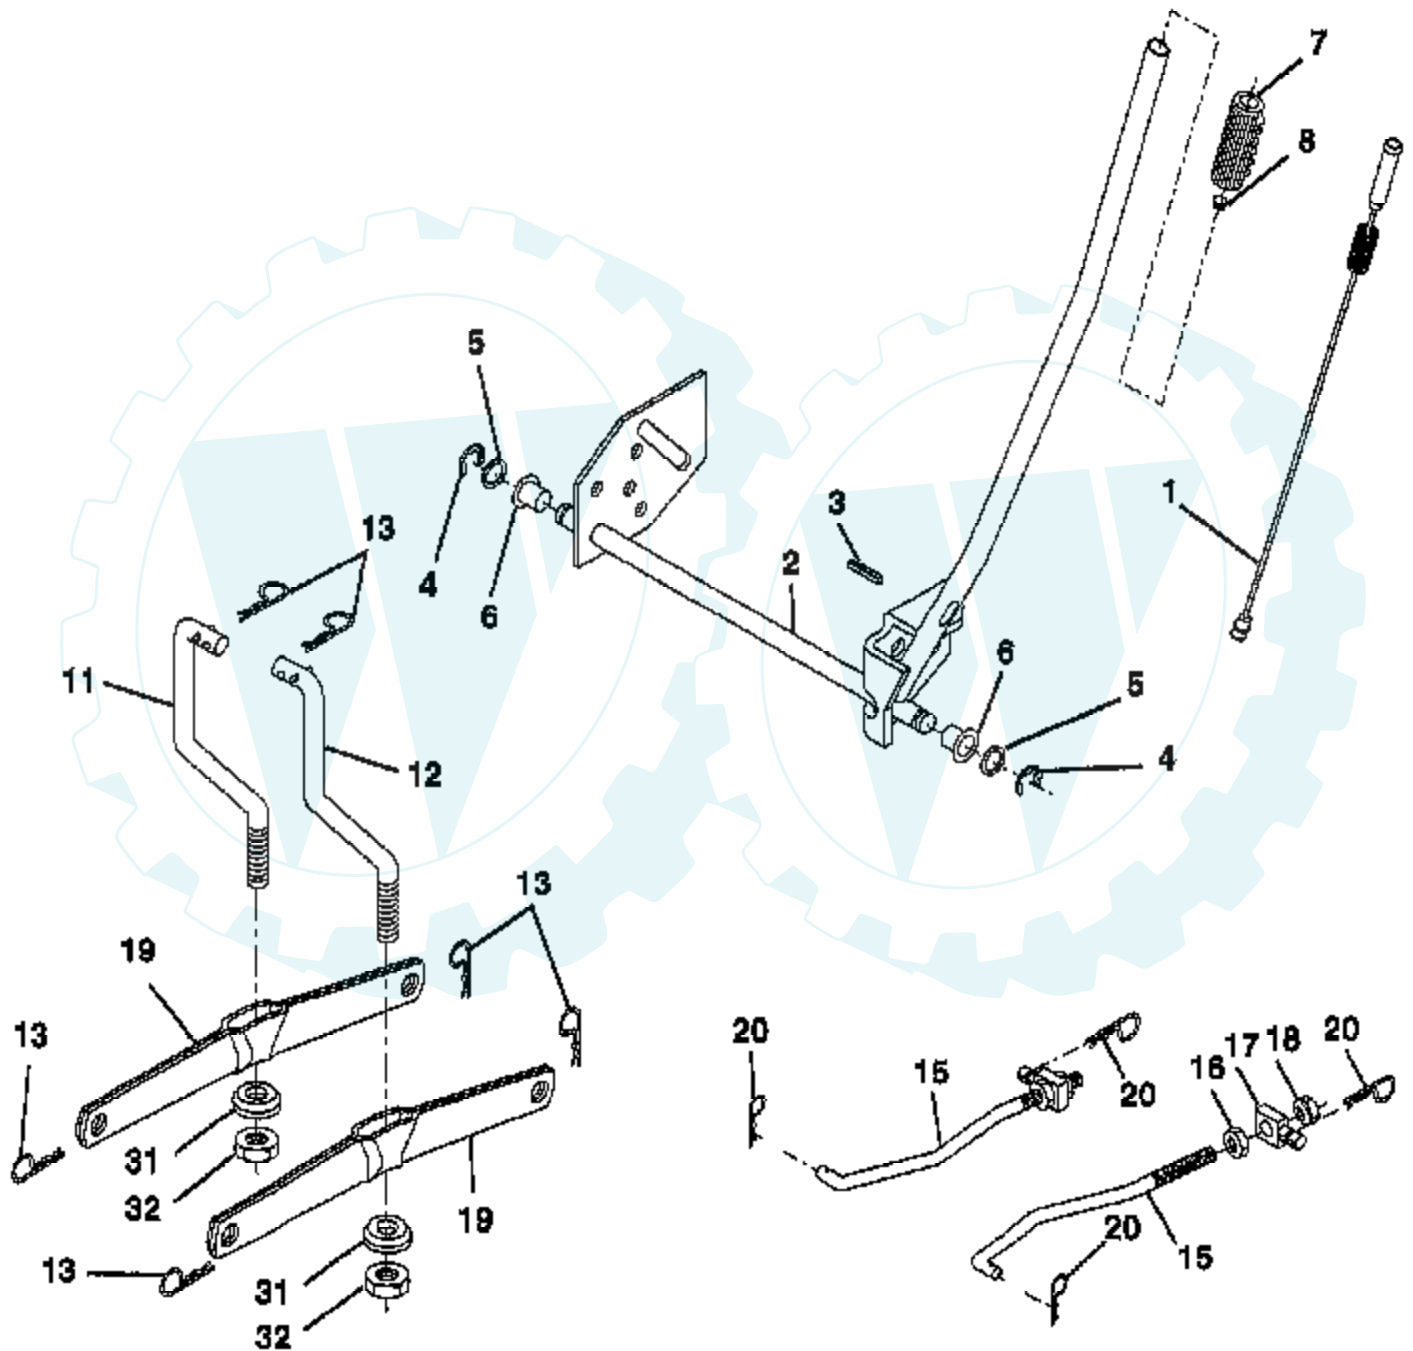

TRACTOR - - MODEL NUMBER PPR14542A

MOWER LIFT

Ref #	Part Number	Qty	Description
1	159460		WIRE ASM W.SPRING
2	159471		"SHAFT ASM LIFT,RH"
3	105767X		PIN-GROOVE LT
4	12000002		SUB= 2225J
5	19211621		WASHER
6	120183X		NYLON BEARING
7	125631X		GRIP HANDLE
8	124526X		SUB= 125925X
11	139865		SUB= 918139865
12	139866		SUB= 151140
13	4939M		SUB= 85902
15	127218		LINK.FRONT
16	73350800		NUT
17	130171		TRUNION
18	73680800		NUT LTV
19	139868		ARM SUSP REAR
20	163552		RETAINER SPRING
31	140302		BEARING PVT LH
32	73540600		NUT.CROWNLOCK.3/8

TRACTOR - - MODEL NUMBER PPR14542A

SCHEMATIC

TRACTOR - - MODEL NUMBER PPR14542A

SEAT ASSEMBLY

NOTE: All component dimensions given in U.S. inches
1 inch = 25.4 mm

Ref #	Part Number	Qty	Description
1	140116		SEAT
2	140551		BRACKET PVT SEAT
3	74760616		BOLT
4	19131610		WASHER PM
5	145006		CLIP.PUSH-IN.HING
6	73800600		NUT
7	124181X		SPRING COMPRESSIO
8	17490616		SCREW GTV
9	19131614		WASHER
10	155925		PAN-SEAT
12	121246X		BRKT SWITCH
13	121248X		BUSHING
14	72050412		BOLT-RD HD SQ NK
15	134300		SPLIT SPACER
16	121250X		SPRING
17	123976X		SUB= 73900400
21	153236		"BOLT,SHOULDER"
22	73800500		NUT
23	74780814		BOLT
24	19171912		WASHER
25	127018X		"BOLT,SHOULDER"
26	10040800		LOCKWASHER

WHEELS & TIRES

NOTE: All component dimensions given in U.S. inches
1 inch = 25.4 mm

Ref #	Part Number	Qty	Description
1	59192		VALVE CAP
2	65139		VALVE STEM LT
3	106222X		SUB= 122073X
4	PARTSIMAGE		REFER TO PARTS IMAGE
4	59904		TUBE.5.3/4.5/6
5	106732X427		"RIM ASM 6" FRT"
6	278H		FITTING LT
7	9040H		"FLANGE, BEARING"
8	106108X427		"RIM AS 8" REAR"
9	106268X		SUB= 122074X
10	PARTSIMAGE		REFER TO PARTS IMAGE
10	7152J		TUBE.18X9.5-8
11	104757X		HUB CAP
	144334		SEALANT.TIRE 10 OZ. TUBE