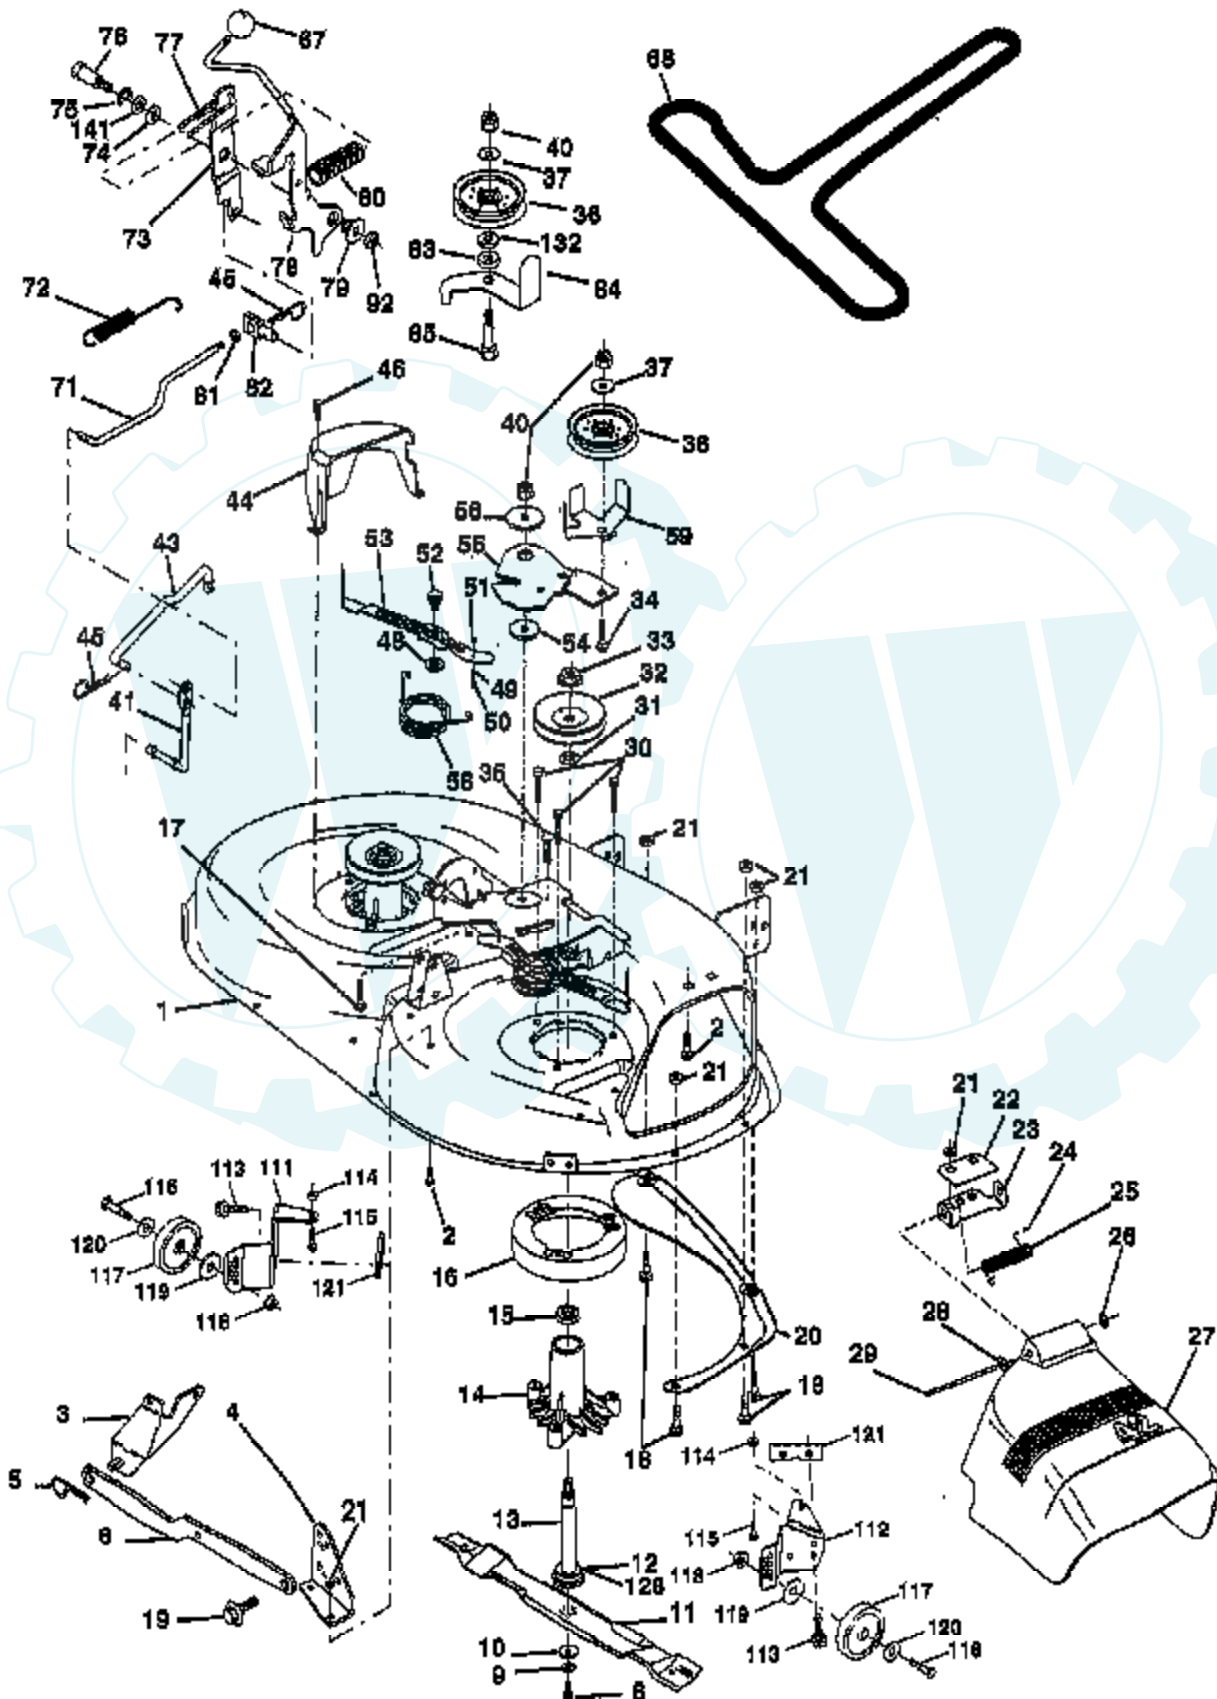

TRACTOR - - MODEL NUMBER PPR14542A

MOWER DECK

Ref #	Part Number	Qty	Description
1	164961		"HOUSING ASSY.42""
2	72140506		BOLT
3	138017		BRKT ASM SWAY BAR
4	138440		BRKT DECK SW BAR
5	4939M		SUB= 85902
6	130832		SUB= 130833
8	850857		BLADE BOLT
9	10030600		SUB= 10040600
10	140296		WASHER.HARD.BLADE
11	138498		"BLADE.42"" HIPERF"
12	129895		BEARING.BALL
13	137645		SUB= 137646
14	128774		HSG ASM MANDREL
15	110485X		BEARING
16	140329		STRIPPER RND MWR
17	72110610		BOLT RDHD 3/8-16
18	72140505		BOLT
19	132827		BOLT SHD 5/16-18
20	159770		BAFFLE VORTEX 42
21	73680500		SUB= 73690500
22	134753		STIFFENER BRKT
23	131267		DEFLECTOR BRKT
24	105304X		CAP-SLEEVE LT
25	123713X		SPRING TORSION
26	110452X		NUT PUSH M
27	130968		DEFLECTOR.SHIELD
28	19111016		WASHER
29	131491		HINGE ROD
30	157722		"SCREW-THD ROLL,WA"
31	129963		WASHER
32	153535		PULLEY.MANDREL.42
33	137266		SUB= 139729
34	72110614		BOLT
35	133835		XMAS TREE FASTNER
36	131494		FLAT IDLER PULLEY
37	19131316		WASHER
40	73680600		SUB= 73690600
41	133551		PIVOT ROD
43	140083		ROD CLUTCH W/NIBS
44	140088		GUARD MAND LH BLK
45	4497H		RETAINER M
46	137729		SCREW.1/4-20X5/8
48	133944		HARD SMALL WASHER
49	155066		ROLLER ASM-CAM
50	131340		SHOULDER BOLT
51	69180		LOCKNUT
52	139888		BOLT.SHLD.5/16-18
53	131845		BRAKE PAD ARM ASM
54	133943		HARDENED WASHER
55	155046		ARM-IDLER
56	122052X		SPACER RETAINER
58	140086		SPRING TORSN BRAK
59	141043		GUARD IDLER TUV
67	162132		KNOB.RD.7/16-14
68	144200		BELT.V.T-PATH
71	142427		ROD CLUTCH 38/42
72	131870		RETURN SPRING
73	127847		CLUTCH ARM SECOND