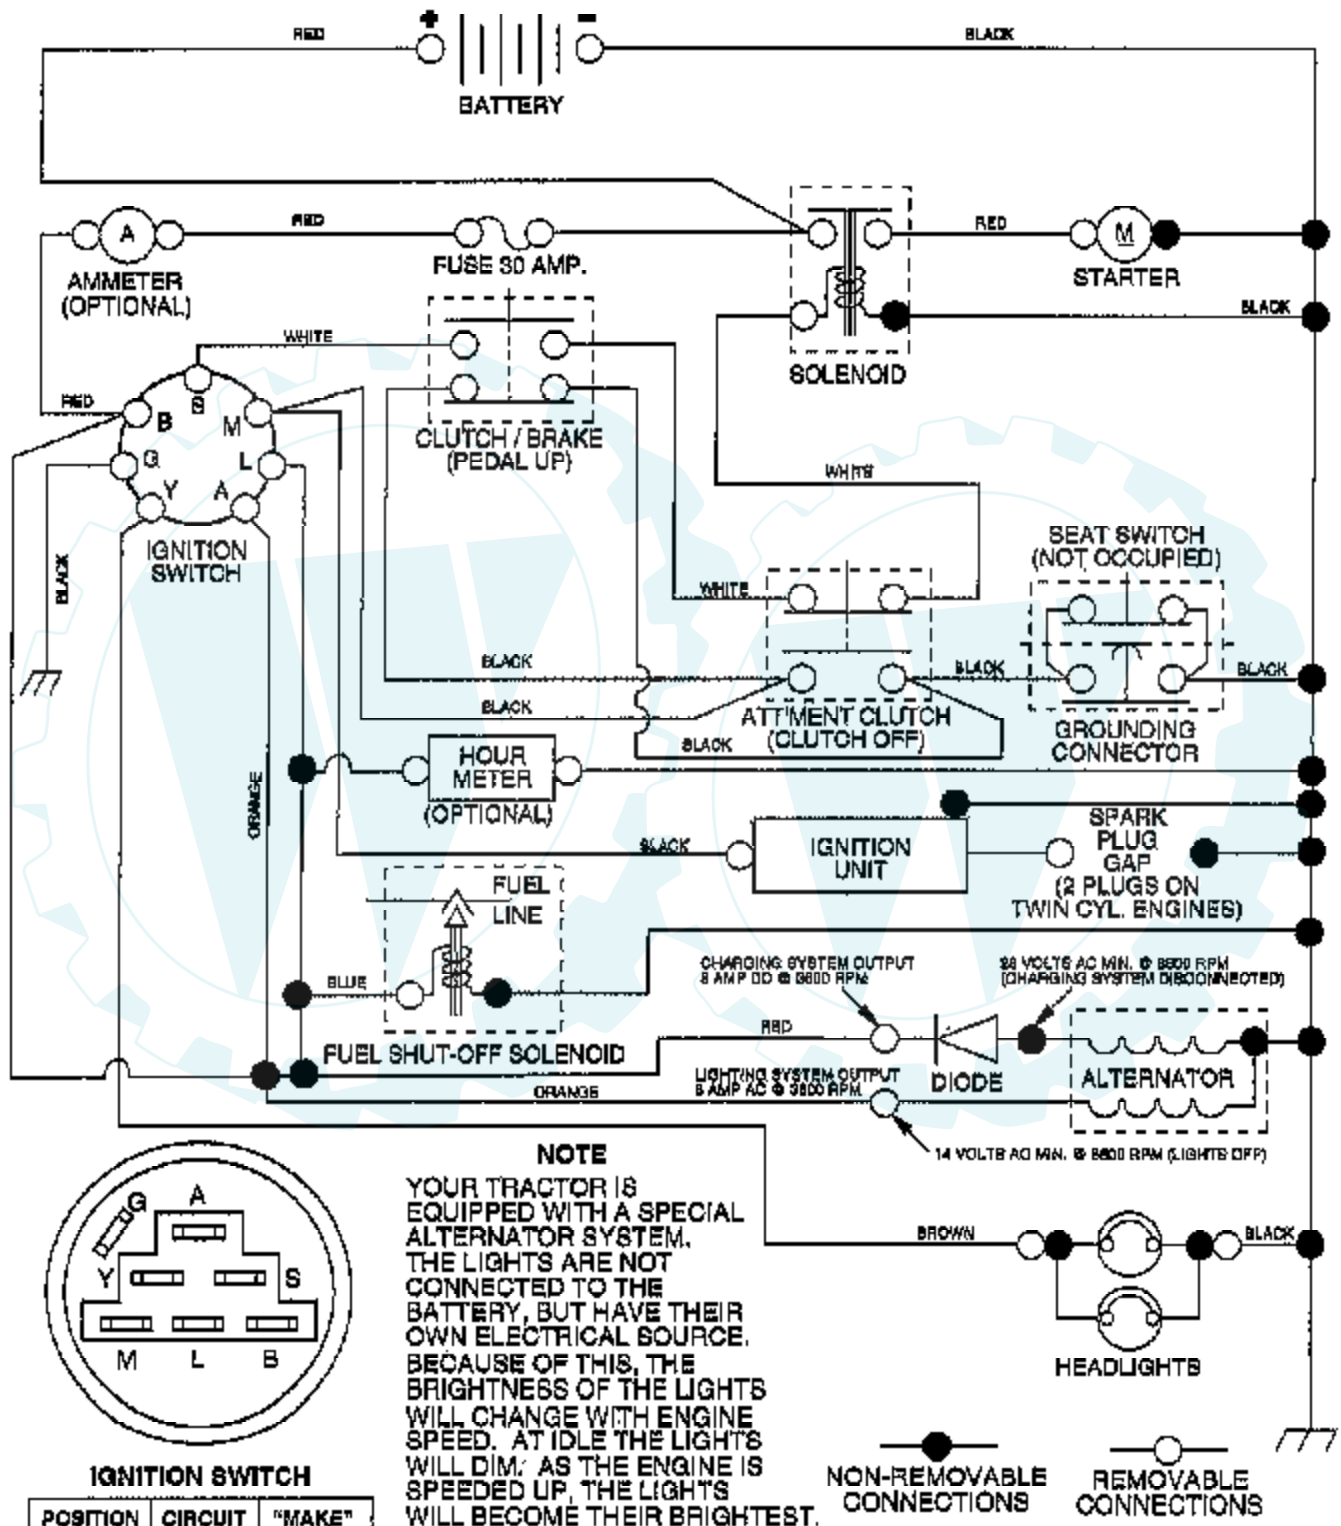

TRACTOR - - MODEL NUMBER PPR14542A

ENGINE

Ref #	Part Number	Qty	Description
1	140310		CONTROL THROTTLE
2	17720410		SCREW LT
3	SUPPLIER		CHECK WITH SUPPLIER
4	137352		MUFFLER
13	165291		SUB= 272293
14	13280324		PIPE NIPPLE
15	13200300		ELBOW
16	11050600		LOCKWASHER
23	159880		SHIELD.BRN/DBR.GD
29	137180		SUB= 532137180
31	109202X		TANK.FUEL.LT.
32	140527		CAP ASM FUEL
33	123487X		HOSE CLAMP
35	17490512		SCREW
37	137040		LINE FUEL
38	SUPPLIER		CHECK WITH SUPPLIER
40	124028X		SUB= 532124028
44	17490412		SCREW HEX CRT
46	19091416		WASHER
62	10040500		LOCKWASHER
72	71070512		SCREW
78	17490620		SCREW
81	128861		NUT

TRACTOR - - MODEL NUMBER PPR14542A

MOWER LIFT

Ref #	Part Number	Qty	Description
1	159460		WIRE ASM W.SPRING
2	159471		"SHAFT ASM LIFT,RH"
3	105767X		PIN-GROOVE LT
4	12000002		SUB= 2225J
5	19211621		WASHER
6	120183X		NYLON BEARING
7	125631X		GRIP HANDLE
8	124526X		SUB= 125925X
11	139865		SUB= 918139865
12	139866		SUB= 151140
13	4939M		SUB= 85902
15	127218		LINK.FRONT
16	73350800		NUT
17	130171		TRUNION
18	73680800		NUT LTV
19	139868		ARM SUSP REAR
20	163552		RETAINER SPRING
31	140302		BEARING PVT LH
32	73540600		NUT.CROWNLOCK.3/8

TRACTOR - - MODEL NUMBER PPR14542A

SCHEMATIC

TRACTOR - - MODEL NUMBER PPR14542A

SEAT ASSEMBLY

NOTE: All component dimensions given in U.S. inches
1 inch = 25.4 mm

Ref #	Part Number	Qty	Description
1	140116		SEAT
2	140551		BRACKET PVT SEAT
3	74760616		BOLT
4	19131610		WASHER PM
5	145006		CLIP.PUSH-IN.HING
6	73800600		NUT
7	124181X		SPRING COMPRESSIO
8	17490616		SCREW GTV
9	19131614		WASHER
10	155925		PAN-SEAT
12	121246X		BRKT SWITCH
13	121248X		BUSHING
14	72050412		BOLT-RD HD SQ NK
15	134300		SPLIT SPACER
16	121250X		SPRING
17	123976X		SUB= 73900400
21	153236		"BOLT,SHOULDER"
22	73800500		NUT
23	74780814		BOLT
24	19171912		WASHER
25	127018X		"BOLT,SHOULDER"
26	10040800		LOCKWASHER