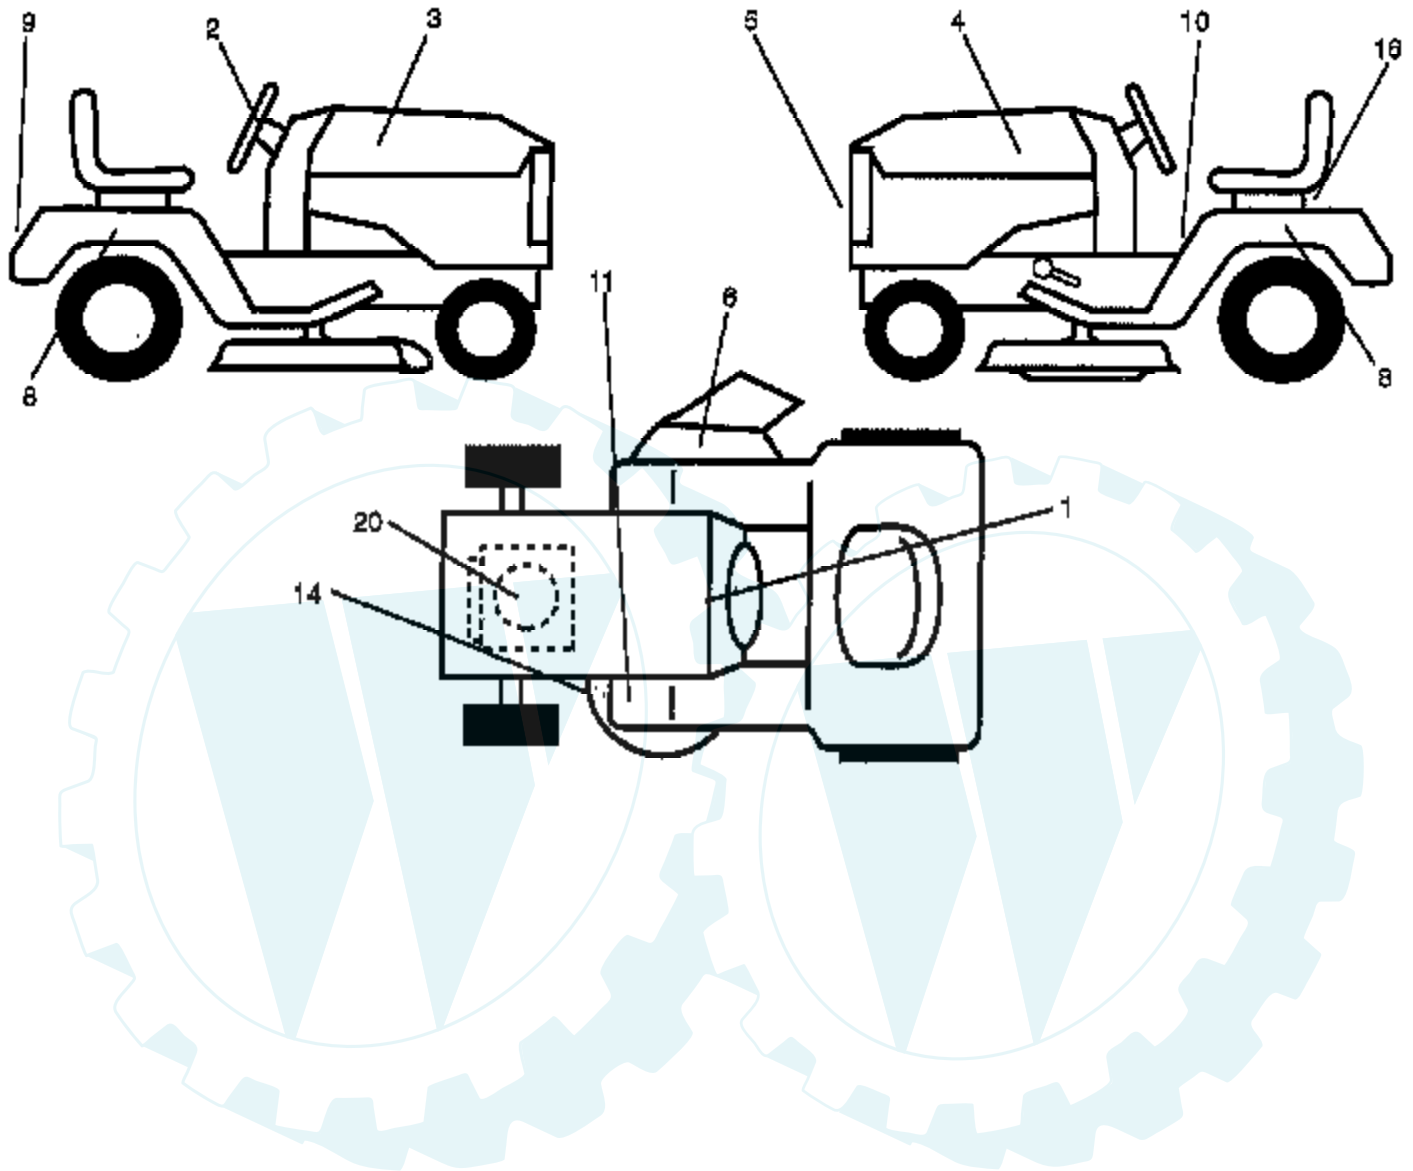

TRACTOR - - MODEL NUMBER PPR14542A

DECALS

Ref #	Part Number	Qty	Description
1	157163		"DECAL.OPER,SDL"
2	158168		"DECAL WHEEL,STEER"
3	158037		"DECAL-HOOD,RH"
4	158038		"DECAL-HOOD,LH"
5	168587		DECAL.GRILLE/LENS
6	137259		"DECAL, WARNING"
8	166265		DECAL.FENDER.SD.LAWN
9	158166		"DECAL FENDER,LOGO"
10	157140		DECAL.CAUT.ENG/FR
11	101892X		DECAL T
14	160396		"DECAL-SCHEM,BELT"
16	145005		DECAL.BATRY.3-3908
20	165352		DECAL.ENGINE
	138311		DECAL HANDLE LIFT
	133671		FOOTREST PAD
	158124		MANUAL.GENERIC.42
	168614		MANUAL.P.PPR14542A,E

WHEELS & TIRES

NOTE: All component dimensions given in U.S. inches
1 inch = 25.4 mm

Ref #	Part Number	Qty	Description
1	59192		VALVE CAP
2	65139		VALVE STEM LT
3	106222X		SUB= 122073X
4	PARTSIMAGE		REFER TO PARTS IMAGE
4	59904		TUBE.5.3/4.5/6
5	106732X427		"RIM ASM 6" FRT"
6	278H		FITTING LT
7	9040H		"FLANGE, BEARING"
8	106108X427		"RIM AS 8" REAR"
9	106268X		SUB= 122074X
10	PARTSIMAGE		REFER TO PARTS IMAGE
10	7152J		TUBE.18X9.5-8
11	104757X		HUB CAP
	144334		SEALANT.TIRE 10 OZ. TUBE