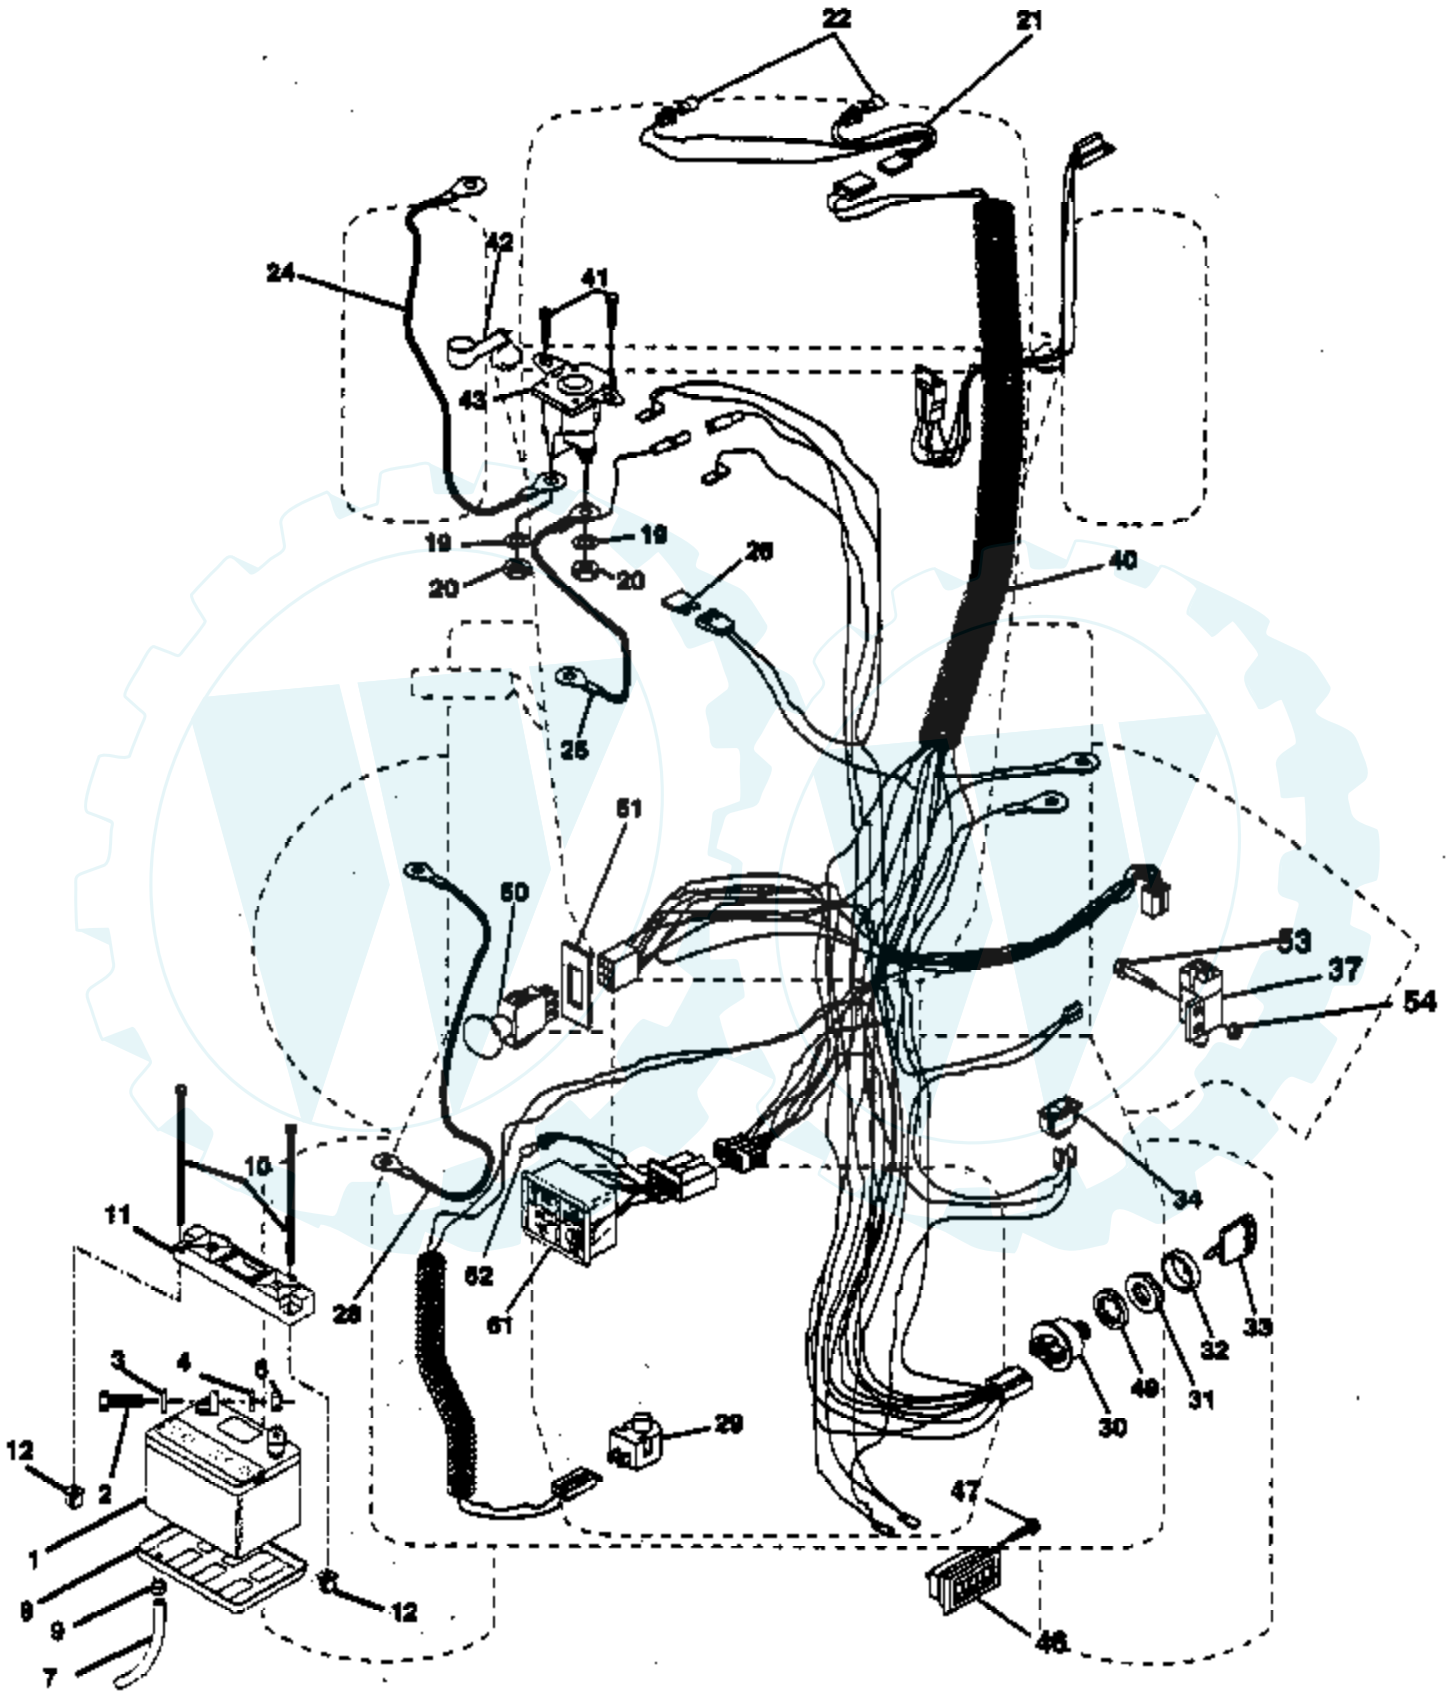

Ref #	Part Number	Qty	Description
1	532144927		Battery
2	874760412		Bolt Hex Head 1/4-20 x 3/4
3	810040400		Washer, Lock 1/4
4	819091016		Washer 9/32 x 5/8 x 16 Ga
6	873220400		Nut Fin Hex 1/4-20
7	532007697		Tube Plastic
8	532124886		Tray, Battery
9	532109596		Clamp, Hose
10	532145211		Bolt, Battery Front 1/4-20 x 7.5 Zinc
11	532145209		Holddown Battery Dash Mount
12	532145769		Nut, Push Nylon 1.4" Battery Front
19	810090400		Washer, Lock 1/4
20	873350400		Nut, Jam Hex 1/4-20
21	532136850		Harness Socket Light w/4152J
22	532004152		Bulb Light
24	532004014		Cable, Starter
25	532146686		Cable, Battery
26	532108824		Fuse
28	532006408		Cable, Ground
29	532121305		Switch, Plunger
30	532144921		Switch, Ign
31	532140400		Nut, Ignition Switch
32	532141226		Cover Switch Key
33	532140401		Key
34	532110712		Switch, Light
37	532109553		Intlk Switch
40	532147341		Harness Ign.
41	817720408		Screw 1/4-20 x 1/2
42	532131563		Cover, Terminal Red
43	532145673		Solenoid
46	532110940		Meter Hour
47	817011008		Screw #10-24 x 1/2
49	811151000		Washer, Lock Internal Tooth 5/8
50	532140404		Switch, PTO
51	532140405		Ring Retainer PTO
53	871031008		Screw Hex Washer Hd #10-32 x 1
54	873951000		Nut Keps #10-32
61	532138101		Light Pkg Asm
62	532110143		Bulb, Light Pkg.