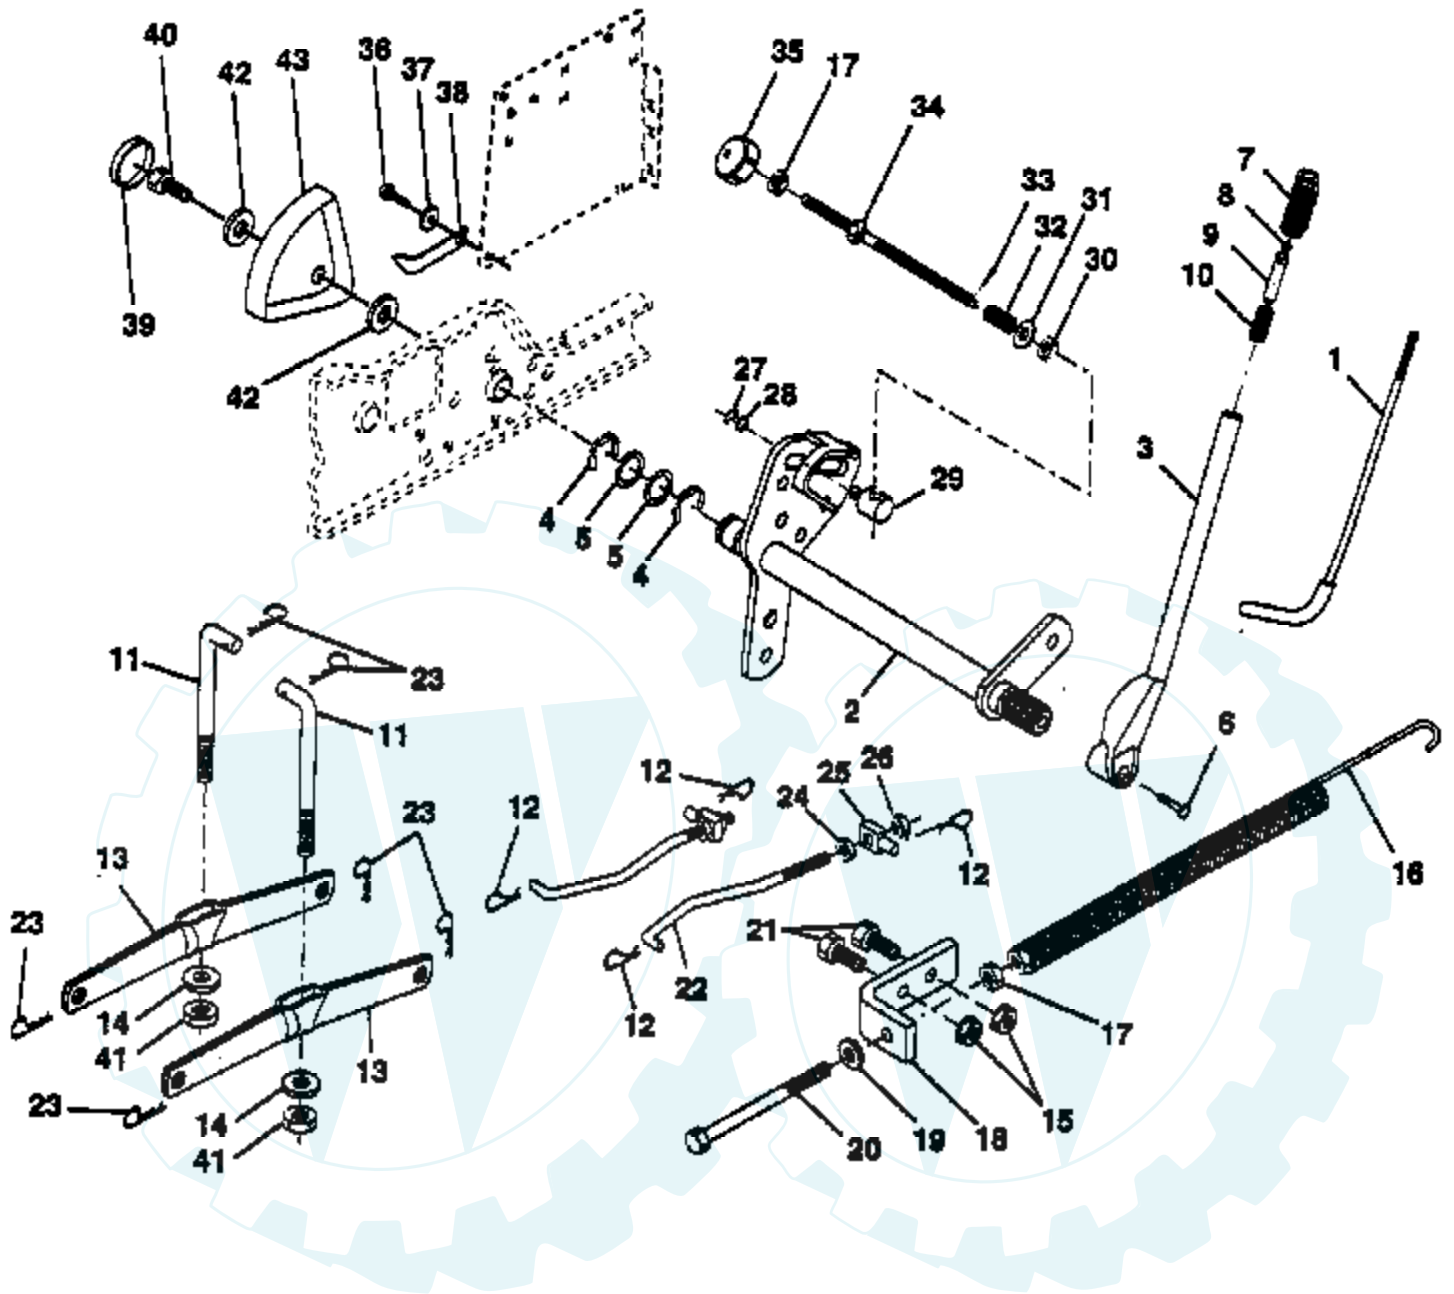

Ref #	Part Number	Qty	Description
1	532121006		Rod Asm., Lever
2	532145542		Shaft Asm., Lift Vgt
3	532121002		Lever Asm., Lift Rh
4	812000022		E-Ring Truarc #5133-87
5	819292016		Washer 29/32 x 1-1/4 x 16 Ga.
6	874780624		Bolt, Fin Hex 3/8-16 x 1-1/2
7	532109413		Grip, Handle Bicycle
8	532124526		Button, Plunger
9	532122364		Plunger, Lever Lift
10	532124874		Spring 2-1/8"
11	532145543		Link Lift
12	532124660		Retainer, Spring
13	532139868		Arm, Suspension Vgt
14	532140302		Bearing
15	873680600		Nut, Crownlock 3/8-16
16	532124687		Spring Asm., Assist Lift
17	873350600		Nut, Hex Jam 3/8-16 Unc
18	532143363		Bracket, Spring Assist
19	819131316		Washer 13/32 x 13/16 x 16 Ga.
20	532005328		Bolt, Adjust Spring Assist
21	874760616		Bolt, Fin Hex 3/8-16 x 1
22	532127218		Link, Front
23	532124670		Retainer, Spring
24	873350800		Nut, Jam Hex 1/2-13 Unc
25	532130171		Trunnion
26	873800800		Nut, Lock W/Wsh 1/2-13 Unc
27	812000037		Ring, Klip #T5304-37
28	819151216		Washer 15/32 x 3/4 x 16 Ga.
29	532110810		Trunnion, Dp Stop Dbl Thds Plt
30	532110807		Nut, Special
31	819131016		Washer 13/32 x 5/8 x 16 Ga.
32	532137150		Spring, Compression Inf Hgt
33	876020308		Pin, Cotter 3/32 x 1/2
34	532137167		Rod, Adj Lift
35	532138057		Knob, Inf 3/8-16 Unc
36	817490612		Screw, Thdrol. 3/8-16 x 3/4
37	532120529		Washer, Nylon .44 x .75 x .032
38	532138346		Pointer, Pnt. Height, Ind. 505
39	532123935		Plug, Hole Blk. 1.485/1.515 Dia.
40	817490512		Screw Thdrol 5/16-18 x 3/4
41	873540600		Nut, Crownlock 3/8-24
42	819112410		Washer 11/32 x 1-1/2 x 10 Ga.
43	532123934		Scale, Indicator Height