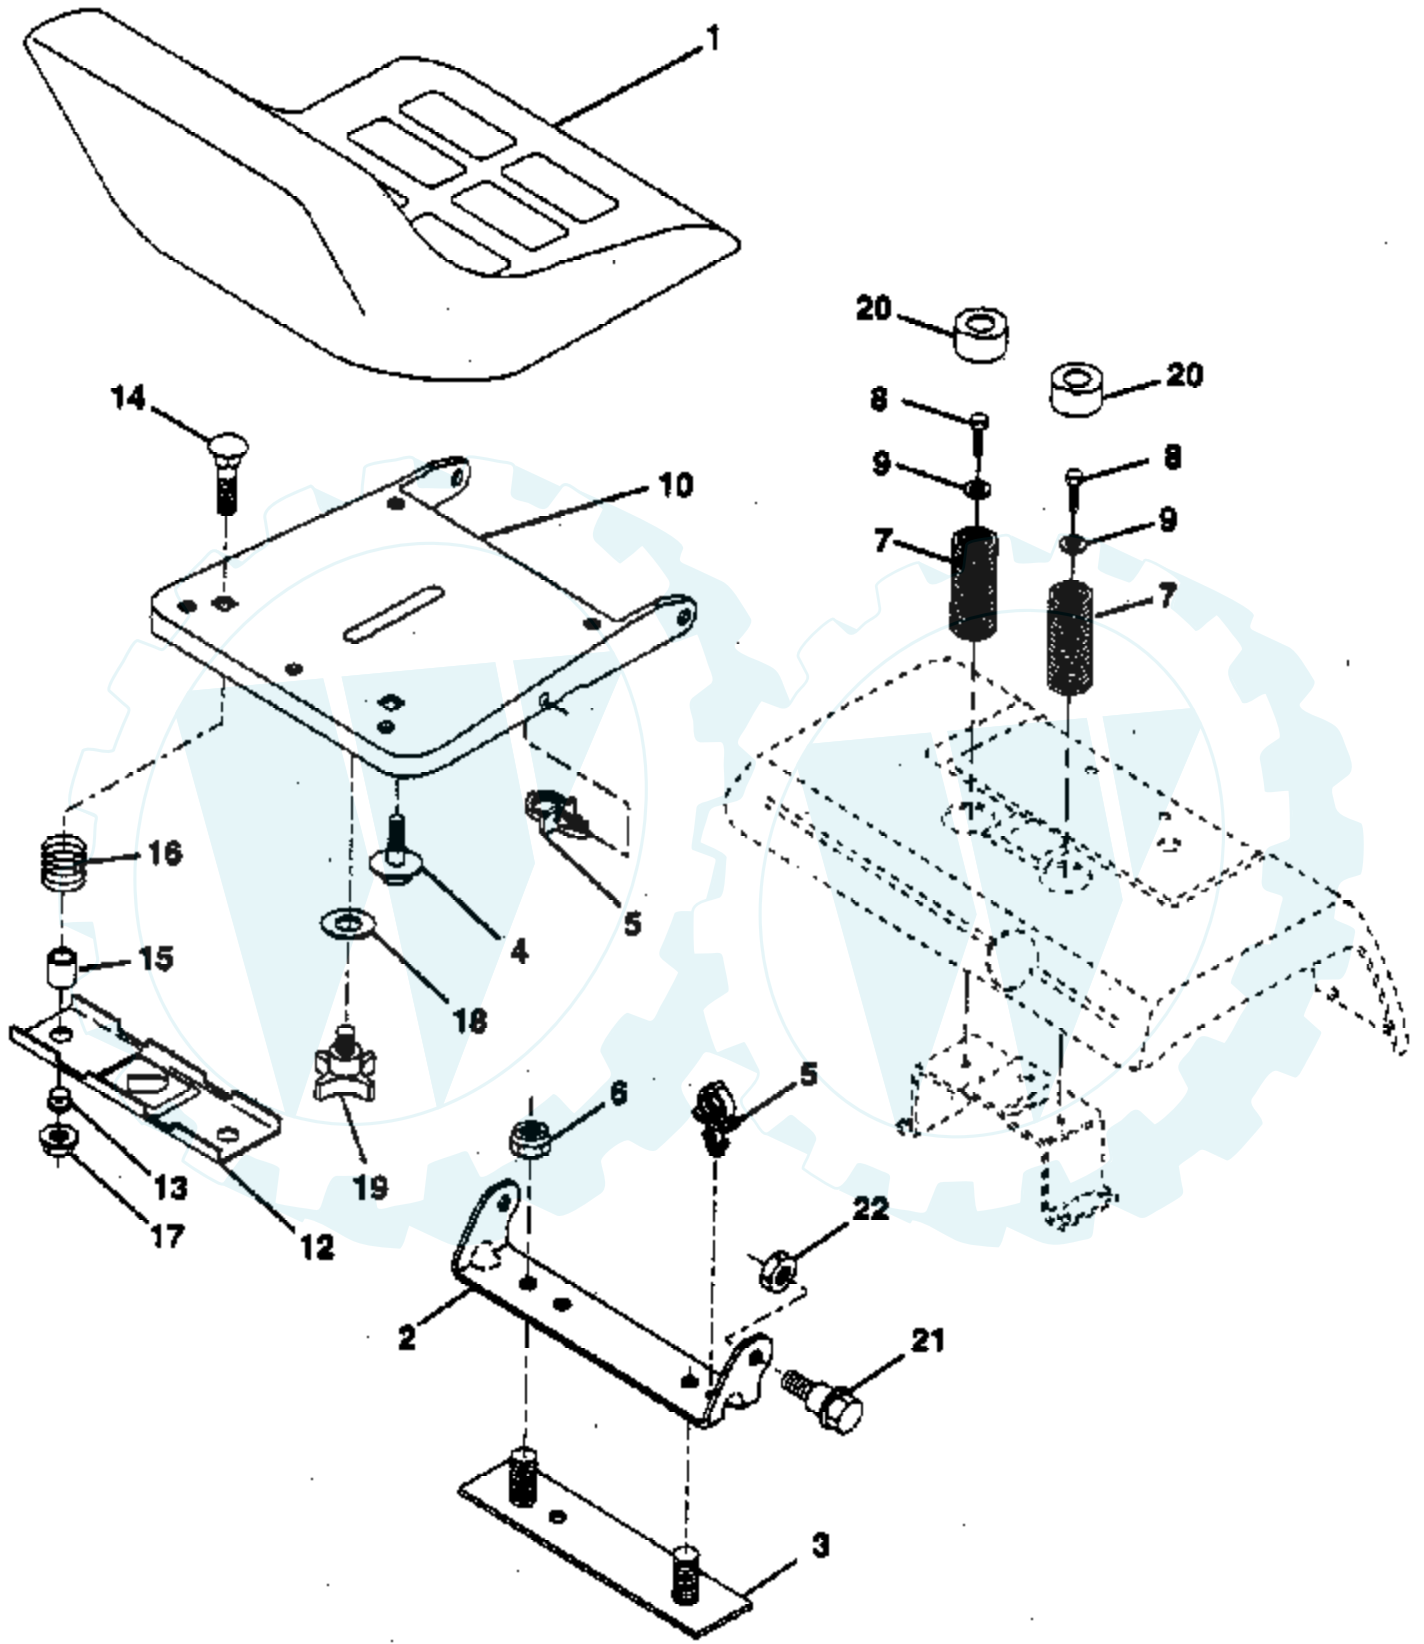

Ref #	Part Number	Qty	Description
1	532127440		Seat
2	532140551		Bracket, Pivot Seat
3	532140675		Strap, Fender
4	532127018		Bolt, Shoulder 5/16-18 X .62
5	532145006		Clip, Push In Hinged
6	873680600		Nut, Crownlock 3/8-16 Unc
7	532124181		Spring, Seat Cprsn
8	817490508		Screw, Thdrol 5/16-18 X 1/2
9	819131614		Washer 13/32 X 1 X 14 Ga.
10	532140552		Pan, Seat
12	532121246		Bracket, Mounting Switch
13	532121248		Bushing, Snap
14	872050411		Bolt, Carriage 1/4-20 X 1-3/8
15	532121249		Spacer, Split
16	532123740		Spring, Cprsn
17	532123976		Nut, Lock 1/4 Lge Flg Gr. 5
18	819171912		Washer 17/32 X 1-3/16 X 12 Ga.
19	532120068		Knob, Seat 1/2-13 Unc
20	532124238		Cap, Spring Seat
21	532139888		Bolt, Shoulder 5/16-18 Unc
22	873680500		Nut, Crownlock 5/16-18 Unc