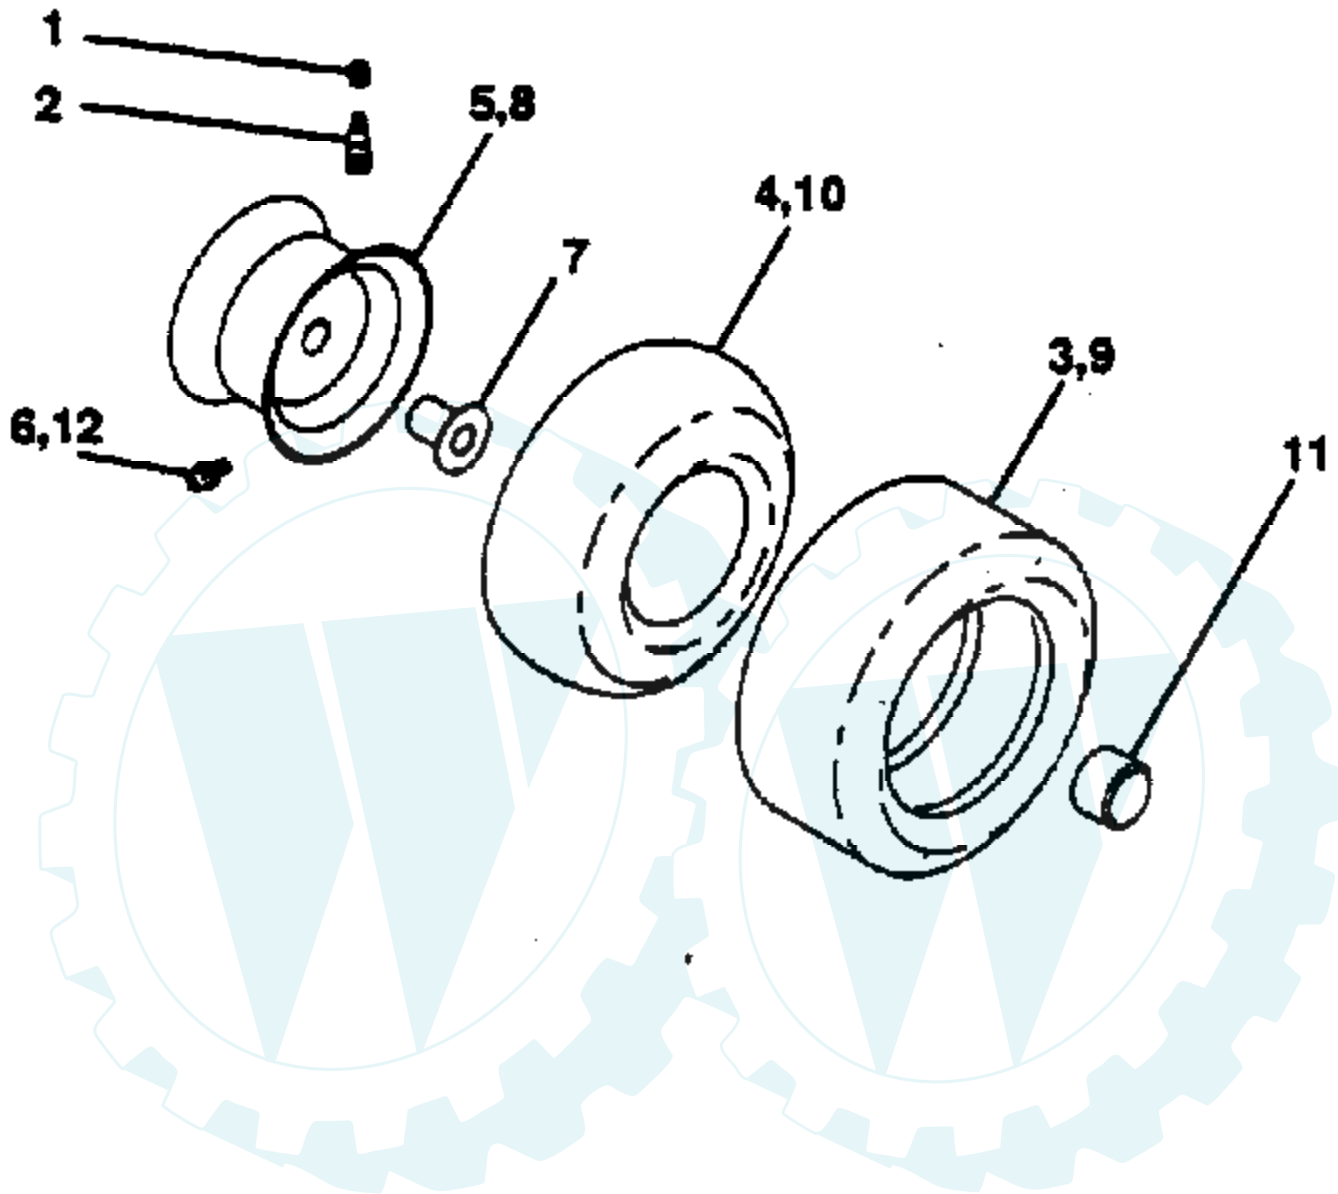

Ref #	Part Number	Qty	Description
1	532059192		Cap, Valve, Tire
2	532065139		Stem, Valve
3	532106230		Tire, Front
4	532008134		Tube, Front (Service Item Only)
5	532144509		Rim Assembly, Front
6	532124860		Fitting, Grease
7	532124959		Bearing, Flange (Front Wheel Only)
8	532144510		Rim Assembly, Rear
9	532105588		Tire, Rear
10	532007154		Tube, Rear (Service Item Only)
11	532104757		Cap, Hub
12	532000278		Fitting, Grease
	532144334		Sealant, Tire (10 oz. Tube) Not Shown.