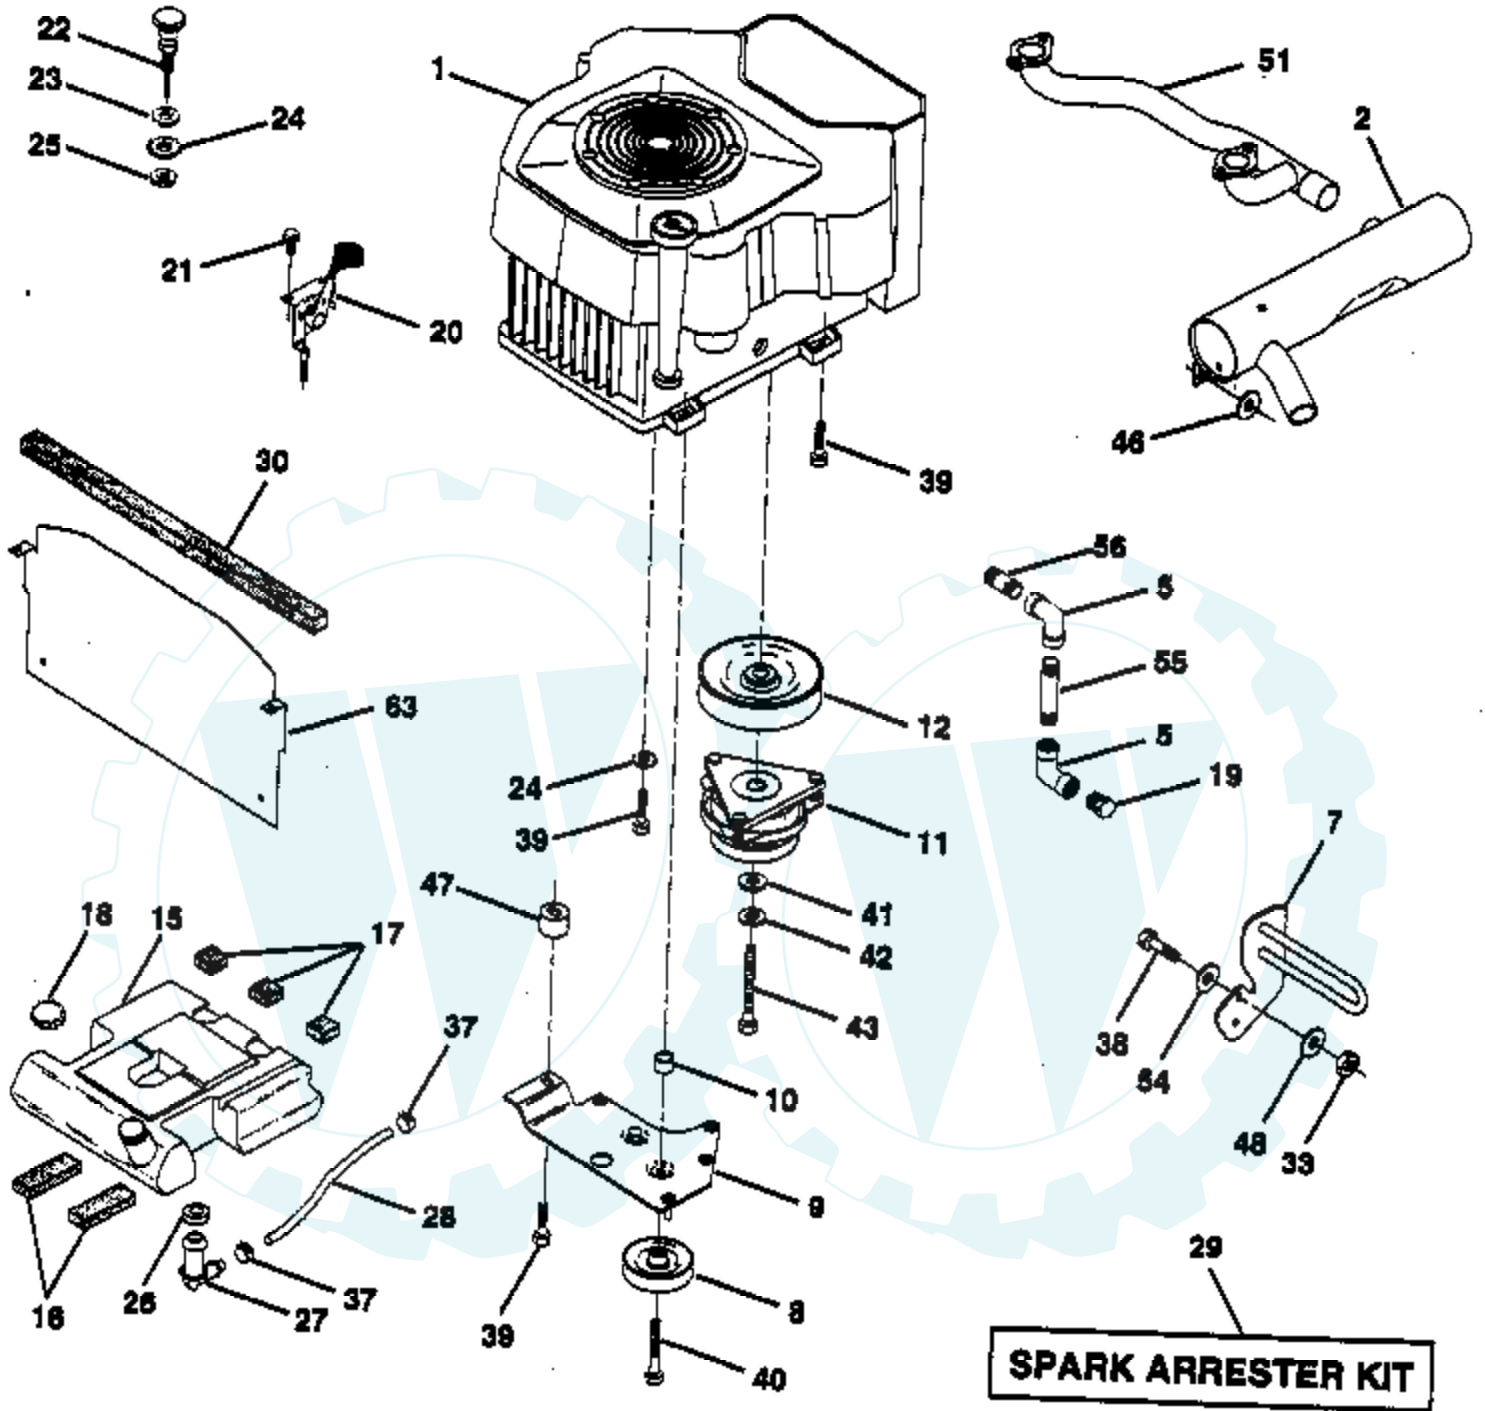

Ref #	Part Number	Qty	Description
2	532144636		Muffler VGT Cylinder
5	813200300		Elbow STD 90 Degree 3/8 - 18 NPT
7	532143599		Muffler Assembly Guard
8	532121361		Pulley V-Idler
9	532145109		Stop Keeper Asm VGT
10	532105432		Bushing
11	532140923		Clutch Electric
12	532143996		Pulley Engine VGT Elect Clutch
15	532141069		Tank Fuel W/Sym Vented
16	532109227		Pad Spacer
17	532106082		Pad Spacer
18	532140527		Cap Asm Fuel W/Sym Vented
19	813290300		Plug Oil Drain (Order From Engine Manufacturer)
20	532142168		Control Throttle
21	817720410		Screw Hex Thd Cut 1/4 - 20 X 5/8
22	532138672		Control Choke
23	819131316		Washer 13/32 X 13/16 x 16 Ga
24	811050600		Washer Ext Tooth 3/8
25	873610600		Nut Fin Hex 3/8 - 24 UNF
26	532124952		Bushing
27	532139277		Stem Tank Fuel
28	532124703		Fuel Line
29	532132920		Spark Arrester Kit
30	532105037		Strip Foam 18"
33	873800600		Nut, Hex W/Ins. 3/8-16 UNC
37	532123487		Clamp Hose
38	874780624		Bolt, Fin Hex 3/8-16 UNC x 1-1/2
39	817490636		Screw TT 3/8-16 x 2-1/4 UNC
40	817490664		Screw TT 3/8-16 x 4 UNC
41	532126197		Washer 1-1/2 OD X 15/32 ID X .250
42	810040700		Washer Lock 7/16
43	871170768		Bolt Hex 7/16-20 X 4-1/4 Ga 5
46	819131616		Washer 13/32 x 1 x 16 Ga.
47	532142040		Spacer Engine CV22 Round PM
48	819132007		Washer 13/32 x 1-1/4 x 7 Ga.
51	532140787		Pipe Crossover CV22
54	819131414		Washer Flat 13/32 x 7/8 x 14 Ga.
55	813090336		Nipple, Pipe 3/8 NPT x 4-1/2
56	813090308		Nipple, Pipe 3/8 NPT x 1.00
63	532145549		Shield, Heat VGT 22 HP YP/Husq.