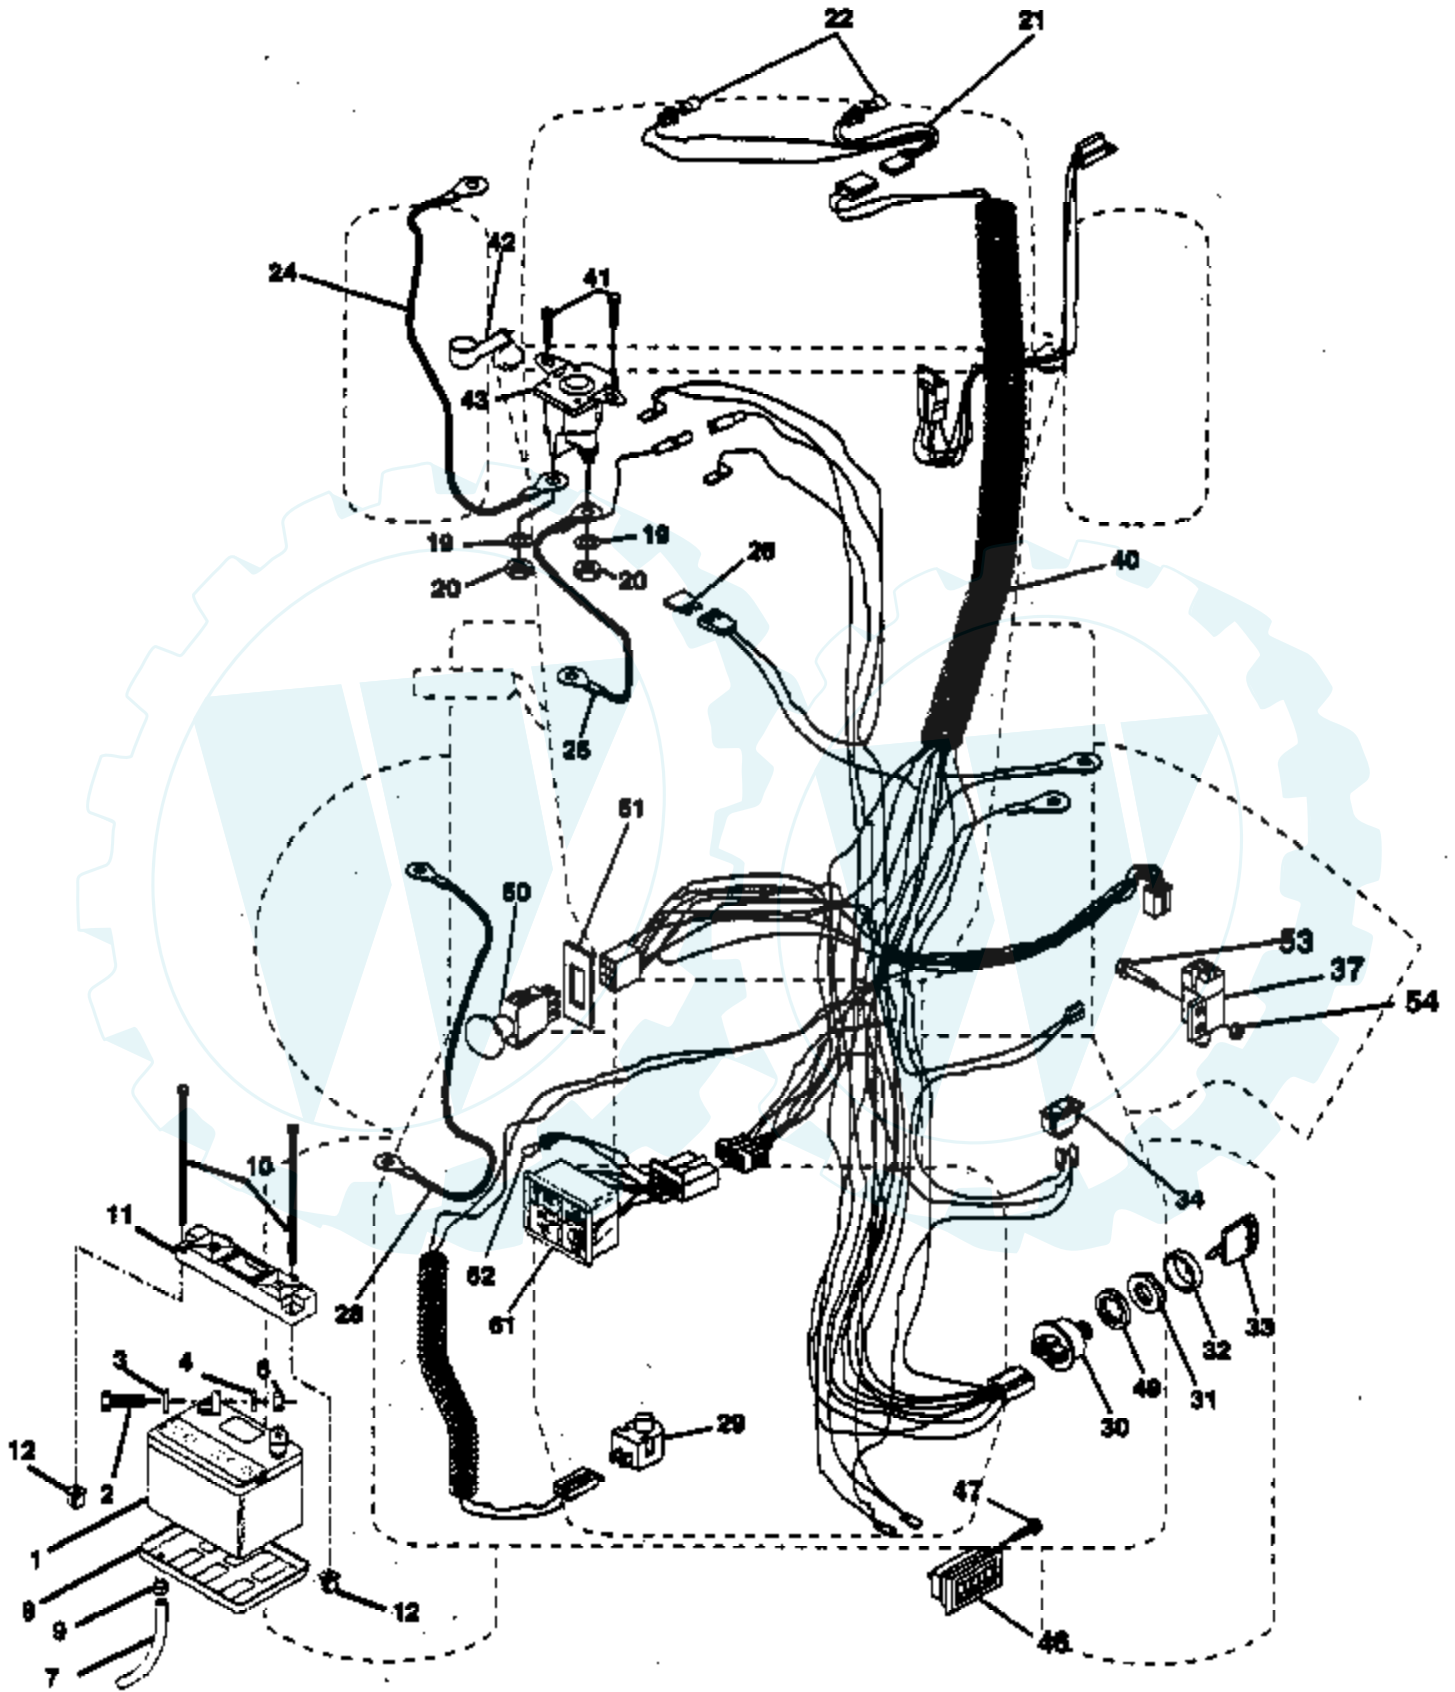

Ref #	Part Number	Qty	Description
1	532144927		Battery
2	874760412		Bolt Hex Head 1/4-20 x 3/4
3	810040400		Washer, Lock 1/4
4	819091016		Washer 9/32 x 5/8 x 16 Ga
6	873220400		Nut Fin Hex 1/4-20
7	532007697		Tube Plastic
8	532124886		Tray, Battery
9	532109596		Clamp, Hose
10	532145211		Bolt, Battery Front 1/4-20 x 7.5 Zinc
11	532145209		Holddown Battery Dash Mount
12	532145769		Nut, Push Nylon 1.4" Battery Front
19	810090400		Washer, Lock 1/4
20	873350400		Nut, Jam Hex 1/4-20
21	532136850		Harness Socket Light w/4152J
22	532004152		Bulb Light
24	532004014		Cable, Starter
25	532146686		Cable, Battery
26	532108824		Fuse
28	532006408		Cable, Ground
29	532121305		Switch, Plunger
30	532144921		Switch, Ign
31	532140400		Nut, Ignition Switch
32	532141226		Cover Switch Key
33	532140401		Key
34	532110712		Switch, Light
37	532109553		Intlk Switch
40	532147341		Harness Ign.
41	817720408		Screw 1/4-20 x 1/2
42	532131563		Cover, Terminal Red
43	532145673		Solenoid
46	532110940		Meter Hour
47	817011008		Screw #10-24 x 1/2
49	811151000		Washer, Lock Internal Tooth 5/8
50	532140404		Switch, PTO
51	532140405		Ring Retainer PTO
53	871031008		Screw Hex Washer Hd #10-32 x 1
54	873951000		Nut Keps #10-32
61	532138101		Light Pkg Asm
62	532110143		Bulb, Light Pkg.