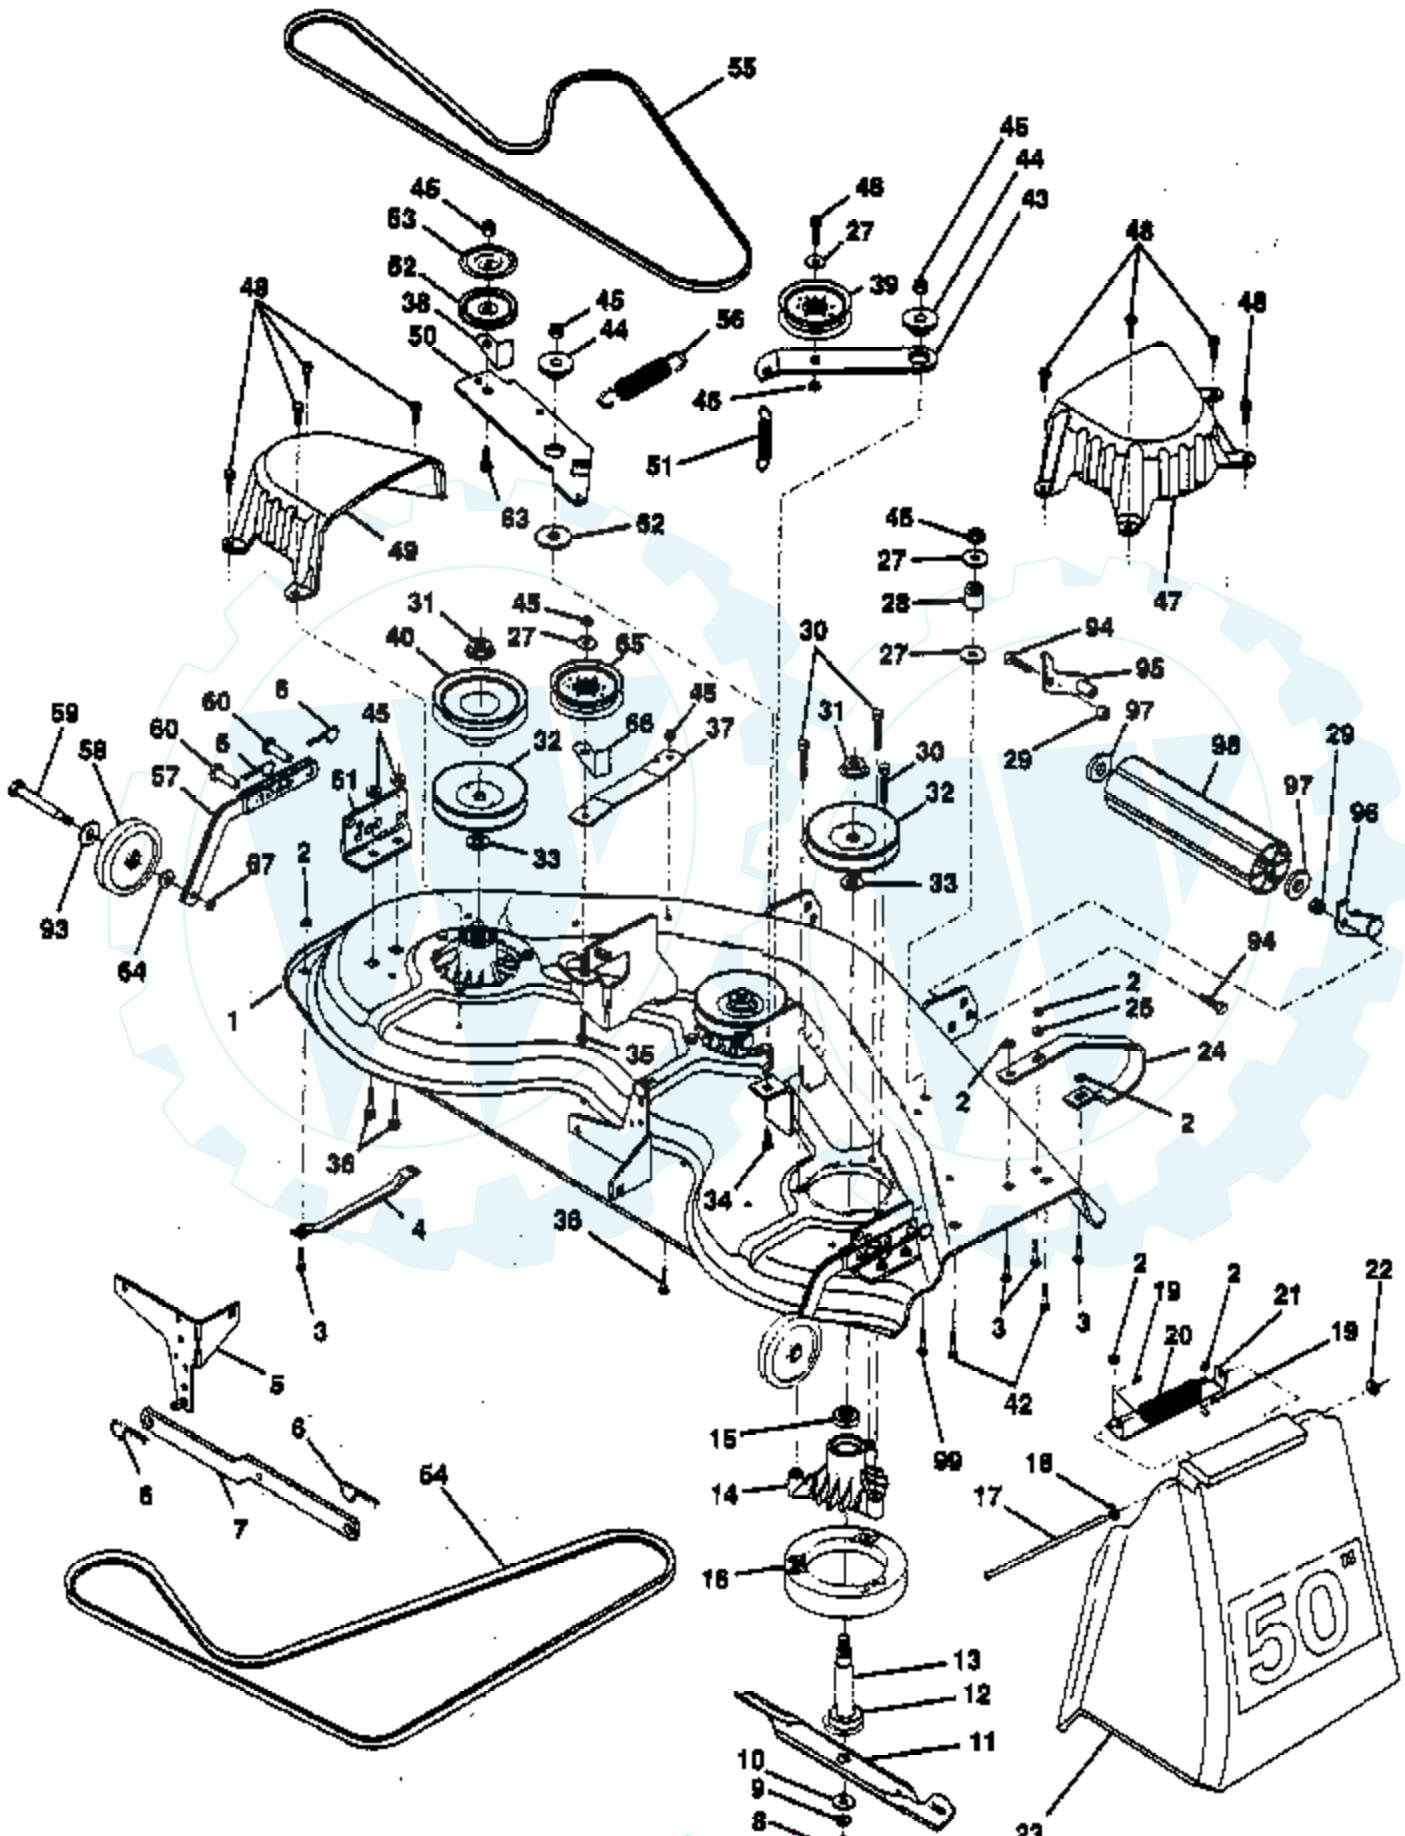

Ref #	Part Number	Qty	Description
1	532121006		Rod Asm., Lever
2	532145542		Shaft Asm., Lift Vgt
3	532121002		Lever Asm., Lift Rh
4	812000022		E-Ring Truarc #5133-87
5	819292016		Washer 29/32 x 1-1/4 x 16 Ga.
6	874780624		Bolt, Fin Hex 3/8-16 x 1-1/2
7	532109413		Grip, Handle Bicycle
8	532124526		Button, Plunger
9	532122364		Plunger, Lever Lift
10	532124874		Spring 2-1/8"
11	532145543		Link Lift
12	532124660		Retainer, Spring
13	532139868		Arm, Suspension Vgt
14	532140302		Bearing
15	873680600		Nut, Crownlock 3/8-16
16	532124687		Spring Asm., Assist Lift
17	873350600		Nut, Hex Jam 3/8-16 Unc
18	532143363		Bracket, Spring Assist
19	819131316		Washer 13/32 x 13/16 x 16 Ga.
20	532005328		Bolt, Adjust Spring Assist
21	874760616		Bolt, Fin Hex 3/8-16 x 1
22	532127218		Link, Front
23	532124670		Retainer, Spring
24	873350800		Nut, Jam Hex 1/2-13 Unc
25	532130171		Trunnion
26	873800800		Nut, Lock W/Wsh 1/2-13 Unc
27	812000037		Ring, Klip #T5304-37
28	819151216		Washer 15/32 x 3/4 x 16 Ga.
29	532110810		Trunnion, Dp Stop Dbl Thds Plt
30	532110807		Nut, Special
31	819131016		Washer 13/32 x 5/8 x 16 Ga.
32	532137150		Spring, Compression Inf Hgt
33	876020308		Pin, Cotter 3/32 x 1/2
34	532137167		Rod, Adj Lift
35	532138057		Knob, Inf 3/8-16 Unc
36	817490612		Screw, Thdrol. 3/8-16 x 3/4
37	532120529		Washer, Nylon .44 x .75 x .032
38	532138346		Pointer, Pnt. Height, Ind. 505
39	532123935		Plug, Hole Blk. 1.485/1.515 Dia.
40	817490512		Screw Thdrol 5/16-18 x 3/4
41	873540600		Nut, Crownlock 3/8-24
42	819112410		Washer 11/32 x 1-1/2 x 10 Ga.
43	532123934		Scale, Indicator Height