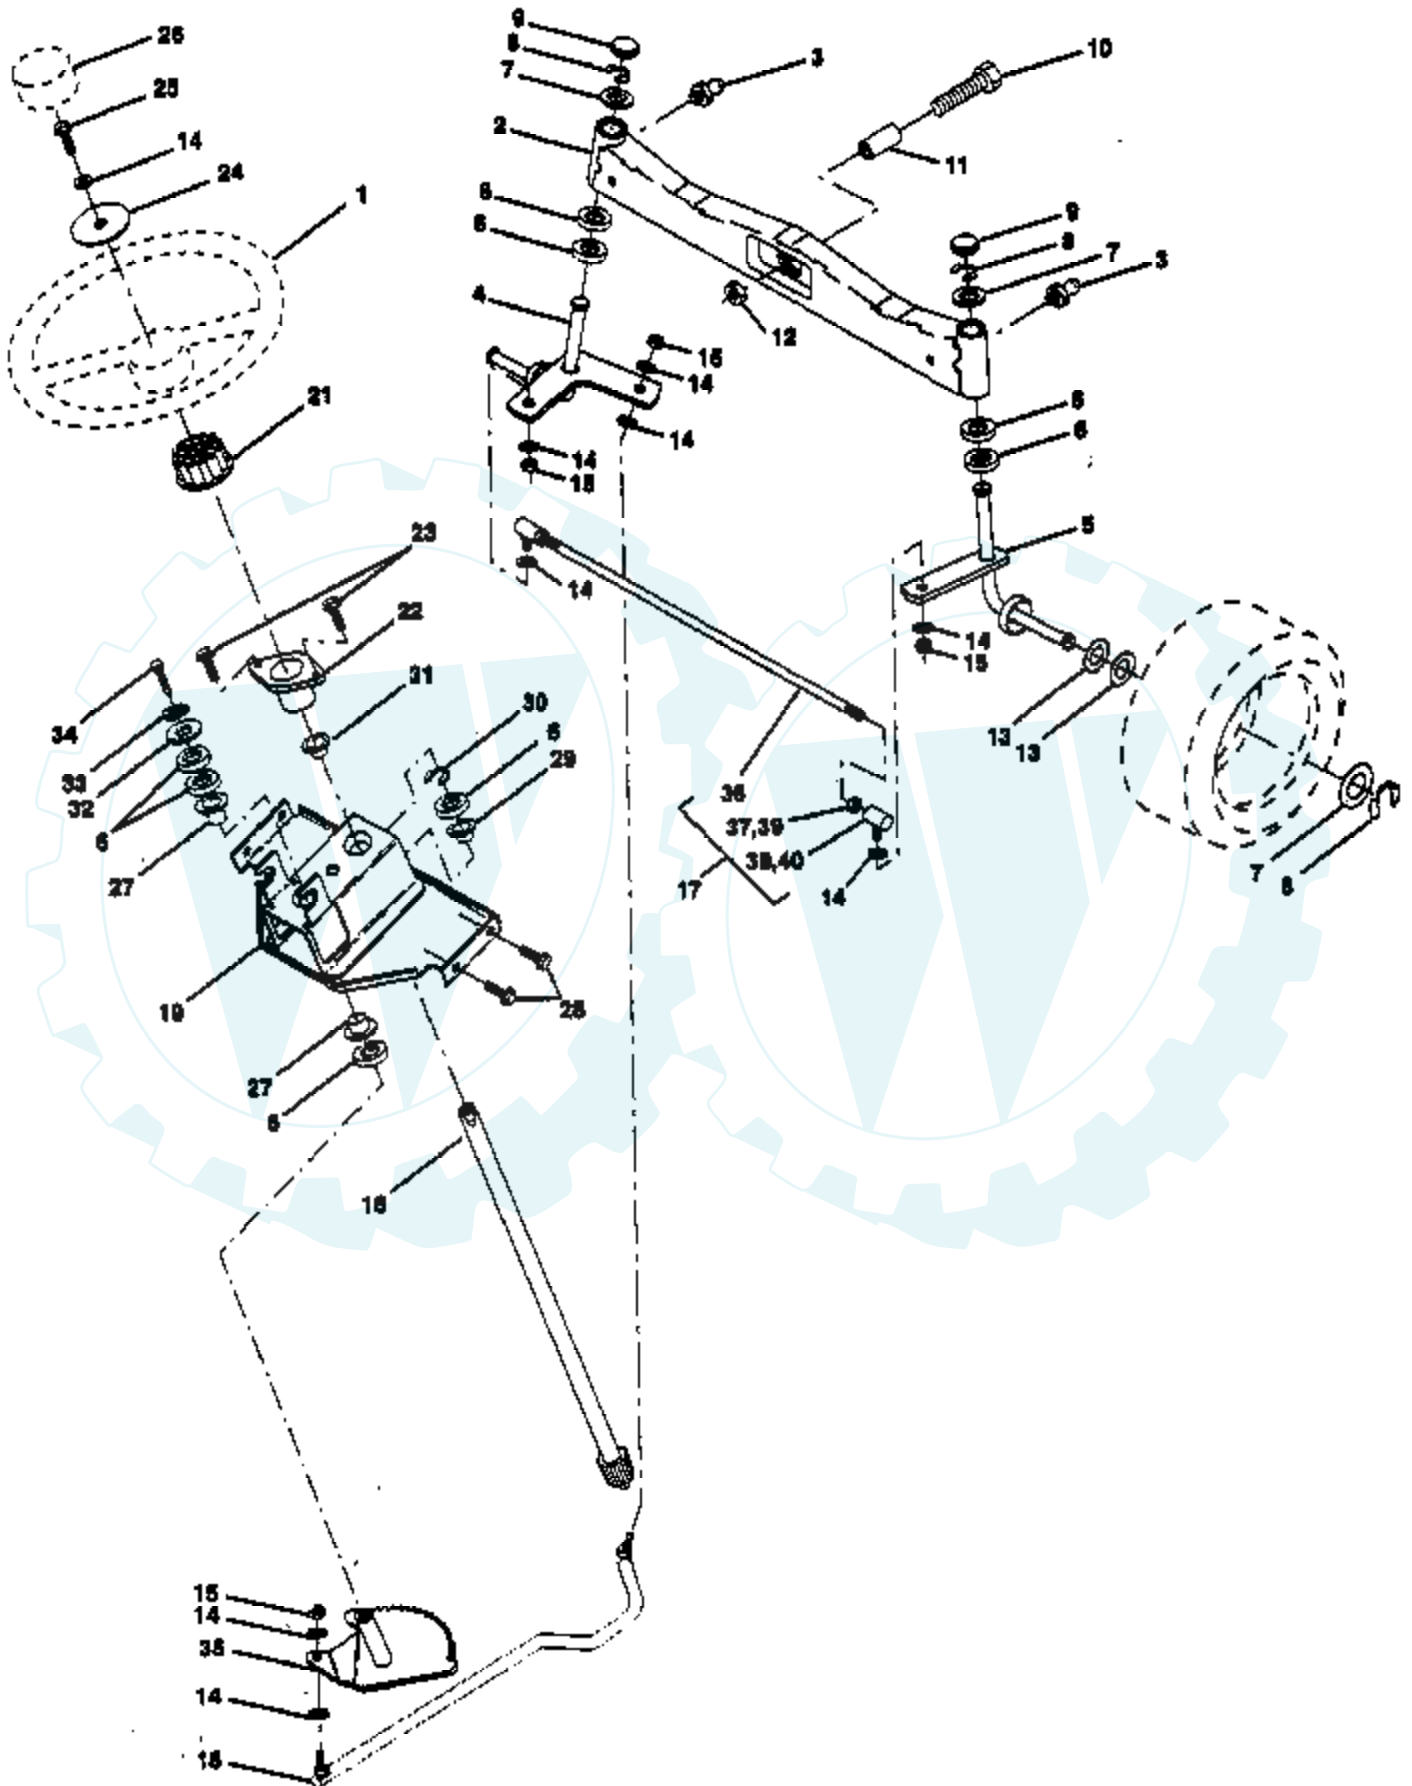

Ref #	Part Number	Qty	Description
1	532121472		Wheel, Steering
2	532137094		Axle Asm., Front
3	532124836		Fitting, Grease
4	532136960		Spindle Asm, LH
5	532136959		Spindle Asm., RH
6	532124956		Bearing, Race Thrust Harden
7	532121748		Washer 25/32 x 1-5/8 x 16 Ga.
8	812000029		Ring, Klip #T5304-75
9	532121232		Cap, Spindle
10	874781044		Bolt, Fin Hex 5/8-11 x 2-3/4
11	532136518		Spacer, Brg. Axle Front
12	873901000		Nut, Lock Flange 5/8-11 Unc
13	532121749		Washer 25/32 x 1-1/4 x 16 Ga.
14	810040600		Washer, Lock Hvy Hlcl Spr 3/8
15	873610600		Nut, Fin Hex 3/8-24 Unf
16	532145103		Shaft Asm., Steering
17	532137347		Rod Asm., Tie Ball J Ball Vgt (Inc. Key No. 36-40)
18	532137155		Draglink, Ball Joint Solid Vgt
19	532146611		Support Asm., Steering Vgt
21	532100711		Adapter, Wheel Steering
22	532124720		Bushing, Strg. Blk
23	817431008		Screw, Slftp #10-16 x 1/2 Ty-b
24	819133808		Washer 13/32 x 2-3/8 x 8 Ga.
25	874780616		Bolt, Fin Hex 3/8-16 x 1 Gr. 5
26	532126805		Cap, Wheel Steering
27	532124937		Bearing, Col. Strg.
28	817490612		Screw Thdrol. 3/8-16 x 3/4 TY-TT
29	532104239		Bearing, Flange
30	812000034		Ring, Klip Truarc #5304-75
31	532138136		Bushing, Nyliner Snap
32	819111610		Washer 11/32 x 1 x 10 Ga.
33	810040500		Washer, Lock Hvy Hlcl Spr 5/16
34	874760512		Bolt, Hex Hd 5/16-18 x 3/4
35	532138059		Gear, Sector Steering
36	532137156		Tie Rod
37	873360600		Jam Nut RH Thread
38	532109850		Joint Asm. Ball RH Thread
39	873700600		Jam Nut LH Thread
40	532109851		Joint Asm. Ball LH Thread