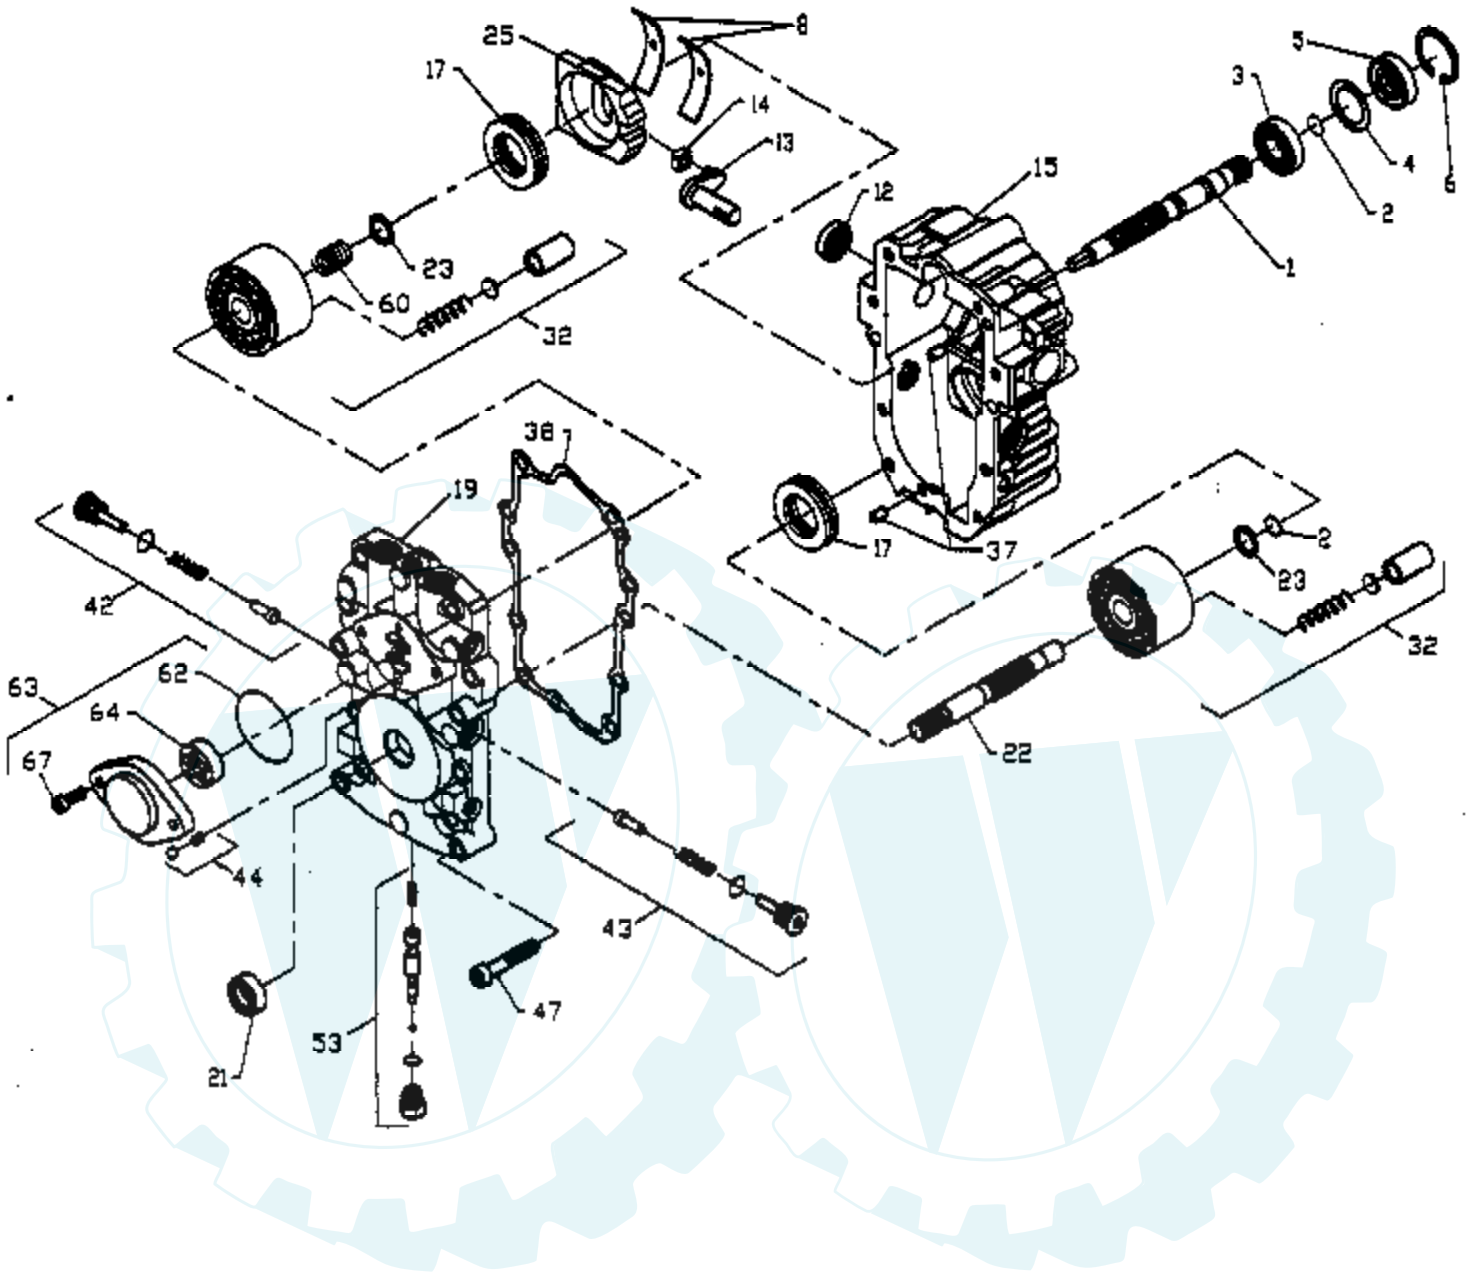

Ref #	Part Number	Qty	Description
1	532144569		Shaft, Pump
2	532122716		Ring, Retaining
3	532122745		Bearing, Ball
4	532122715		Spacer
5	532122700		Seal, Lip
6	532122699		Ring, Retaining
8	532122767		Bearing, Cradle
12	532122717		Seal, Lip
13	532122748		Arm, Trunnion
14	532122749		Guide, Slot
15	532144571		Housing Kit, Transmission
17	532122770		Bearing, Thrust, Ball
19	532144572		Center Section Kit
21	532122722		Seal, Lip
22	532144573		Shaft, Motor
23	532144574		Washer, Block Thrust
25	532127148		Swashplate, Variable
32	532144577		Block Assembly
37	532122786		Pin, Stainless, Headless
38	532122718		Gasket, Center Section
42	532144578		Check Valve Kit
43	532144578		Check Valve Kit
44	532144579		Charge Relief Kit
47	532122752		Screw, Socket Head, Cap
53	532127153		Bypass Valve Kit
60	532144580		Block Spring
62	532144581		O-Ring
63	532144582		Charge Pump Kit
64	532144583		Gerotor Assembly
67	532144584		Screw, Socket Head, Cap
	532144576		Pump Assembly, Complete Not Shown.