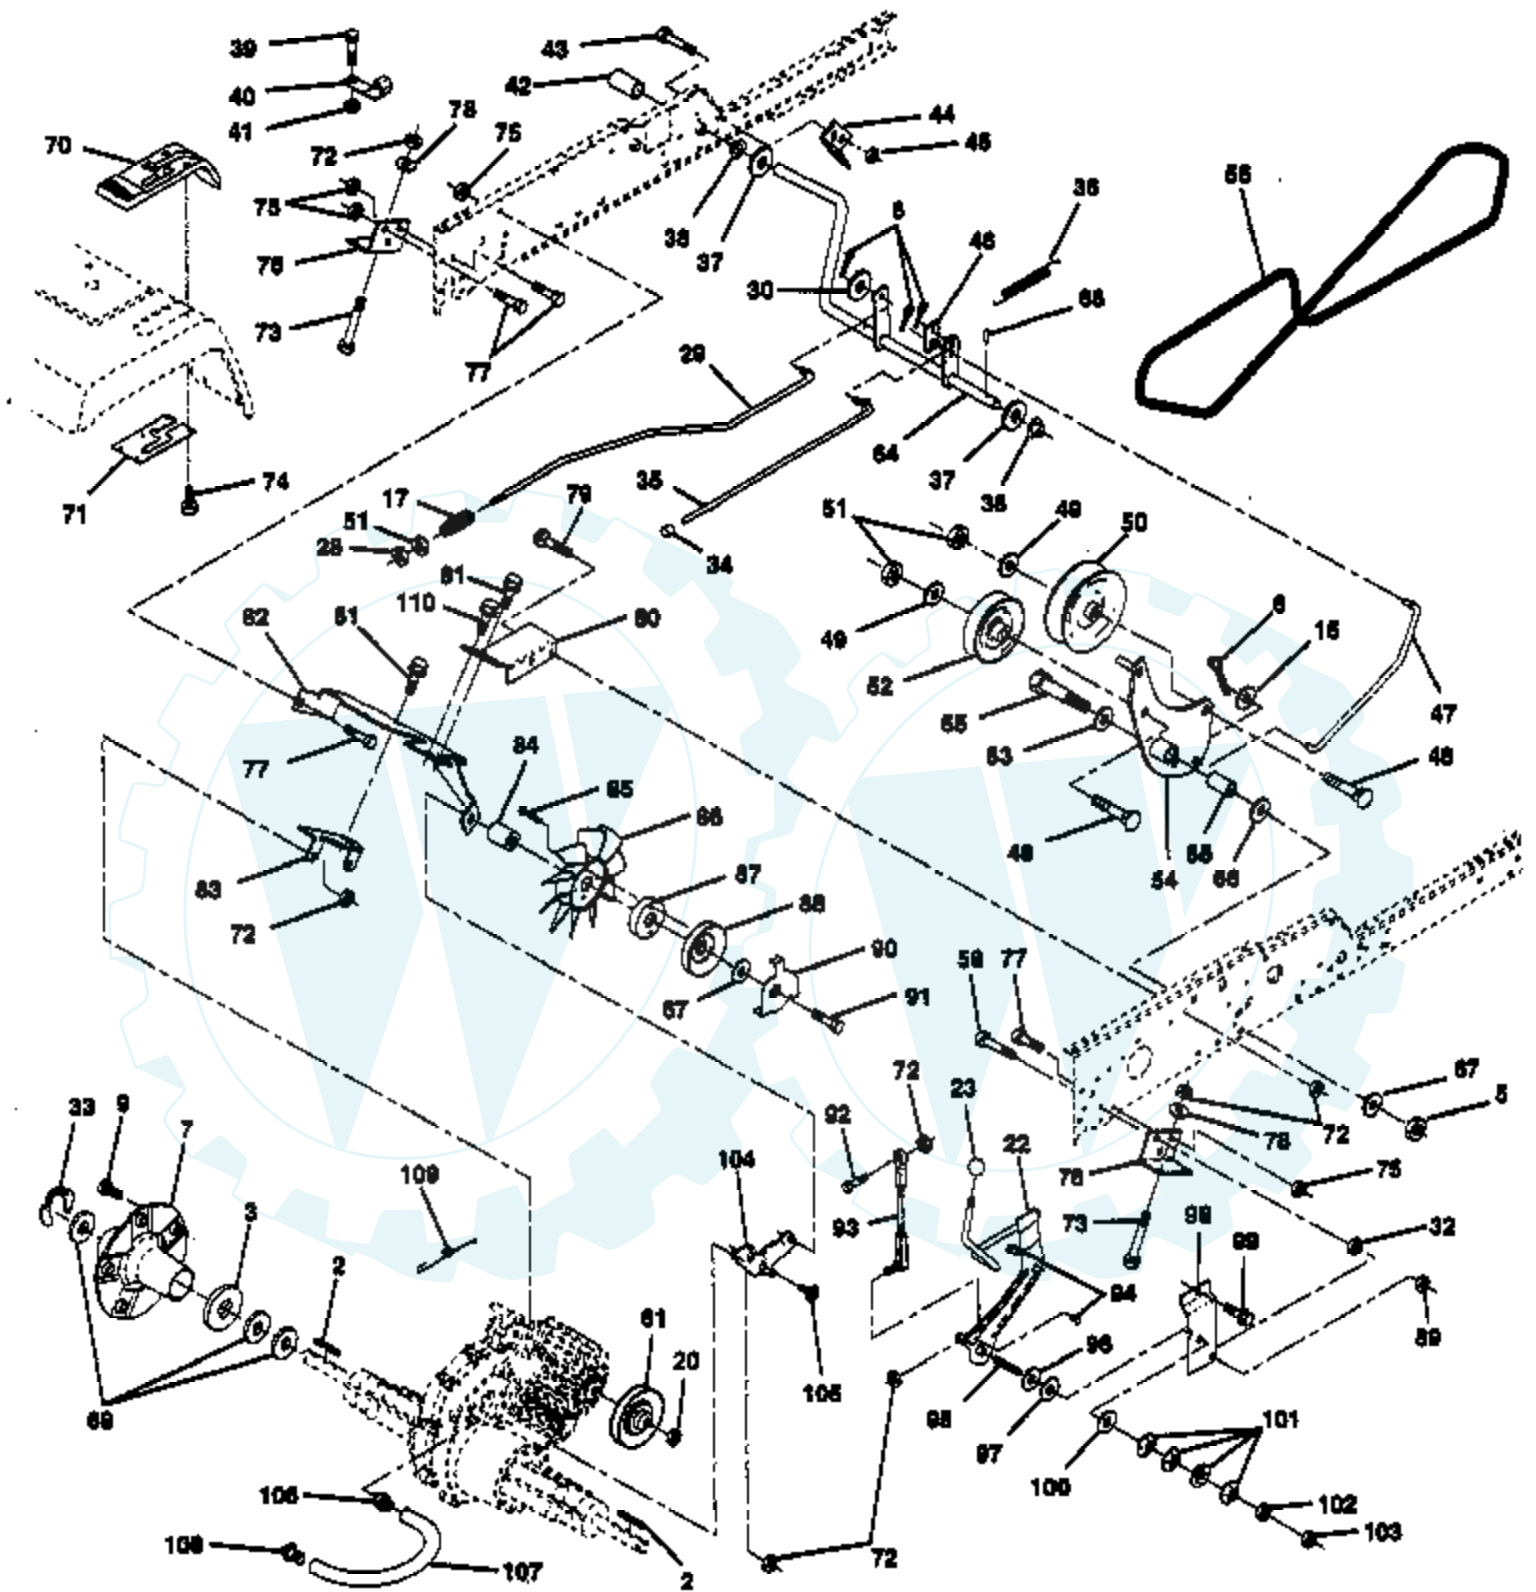

Ref #	Part Number	Qty	Description
2	532007070		Key 1/4 x 2.5
3	532007563		Washer Thrust Axle Harden
5	873680600		Nut Crownlock 3/8-16
6	876020412		Pin Cotter 1/8 x 3/4
7	532140507		Wheel Hub Asm.
9	532140080		Bolt Hub
15	819131316		Washer 13/32 x 13/16 x 16 Ga.
17	532140921		Spring Rod Brake
20	873940800		Nut Hex Jam Toplock 1/2-20
22	532140498		Shaft Arm Asm
23	532121274		Knob
28	873350600		Nut, Hex Jam 3/8-16
29	532140494		Brake Rod
30	819131614		Washer 13/32 x 1 x 14Ga
31	876020312		Pin Cotter 3/32 x 3/4
32	873220700		Nut Hex 7/16-14
33	812000053		Ring E
34	532071673		Cap Plunger
35	532137648		Rod Parking Brake
36	532138364		Spring Extension
37	532121749		Washer 25/32 x 1-1/4 x 16 Ga.
38	532110895		Nyliner
39	874321016		Screw Fin #10-24 x 1
40	532005304		Actuator Interlock Switch
41	873631000		Nut Lock #10-24
42	532123533		Cover Pedal
43	874760412		Bolt Hex Head 1/4-20 x 3/4
44	532104601		Bracket Interlock
45	873800400		Nut Lock W/Insert 1/4-20
46	532145170		Retainer Spring
47	532138228		Clutch Rod
48	872110614		Bolt Carriage 3/8-16 x 1-3/4 Gr. 5
49	819131413		Washer 13/32 x 7/8 x 13 Ga
50	532131494		Pulley Idler Flat
51	873680600		Nut, Crownlock 3/8-16
52	532139123		Pulley Idler Grooved
53	532000207		Washer Hardtened
54	532138390		Clutch Arm Asm
55	532105706		Bearing, Idler
56	532140218		V-Belt
58	874760724		Bolt Fin Hex 7/16-14 x 1-1/2
61	532140488		Pullery Transaxle
64	532137649		Shaft Asm Brake Parking Clutch
65	532067609		Bolt Shoulder
66	532140296		Washer Hardened
67	819131312		Washer 13/32 x 13/16 x 12 Ga
68	532005142		Pin Roll
69	532123800		Washer
70	532139989		Console Hydro Fender
71	532140927		Plate Console Shift
72	873800500		Locknut Hex W/Washer Insert
73	874780548		Bolt Fin Hex 5/16-18 x 3
74	532142432		Screw, Hex Wsh Hi-Lo 1/4-1/2
75	873800700		Nut Lock Hex 7/16
76	532140481		Bracket Transaxle
77	874760716		Bolt Fin Hex 7/16-14 x 1
78	819111212		Washer 11/32 x 3/4 x 12 Ga.
79	872110505		Bolt Carriage 5/16-18 x 5/8