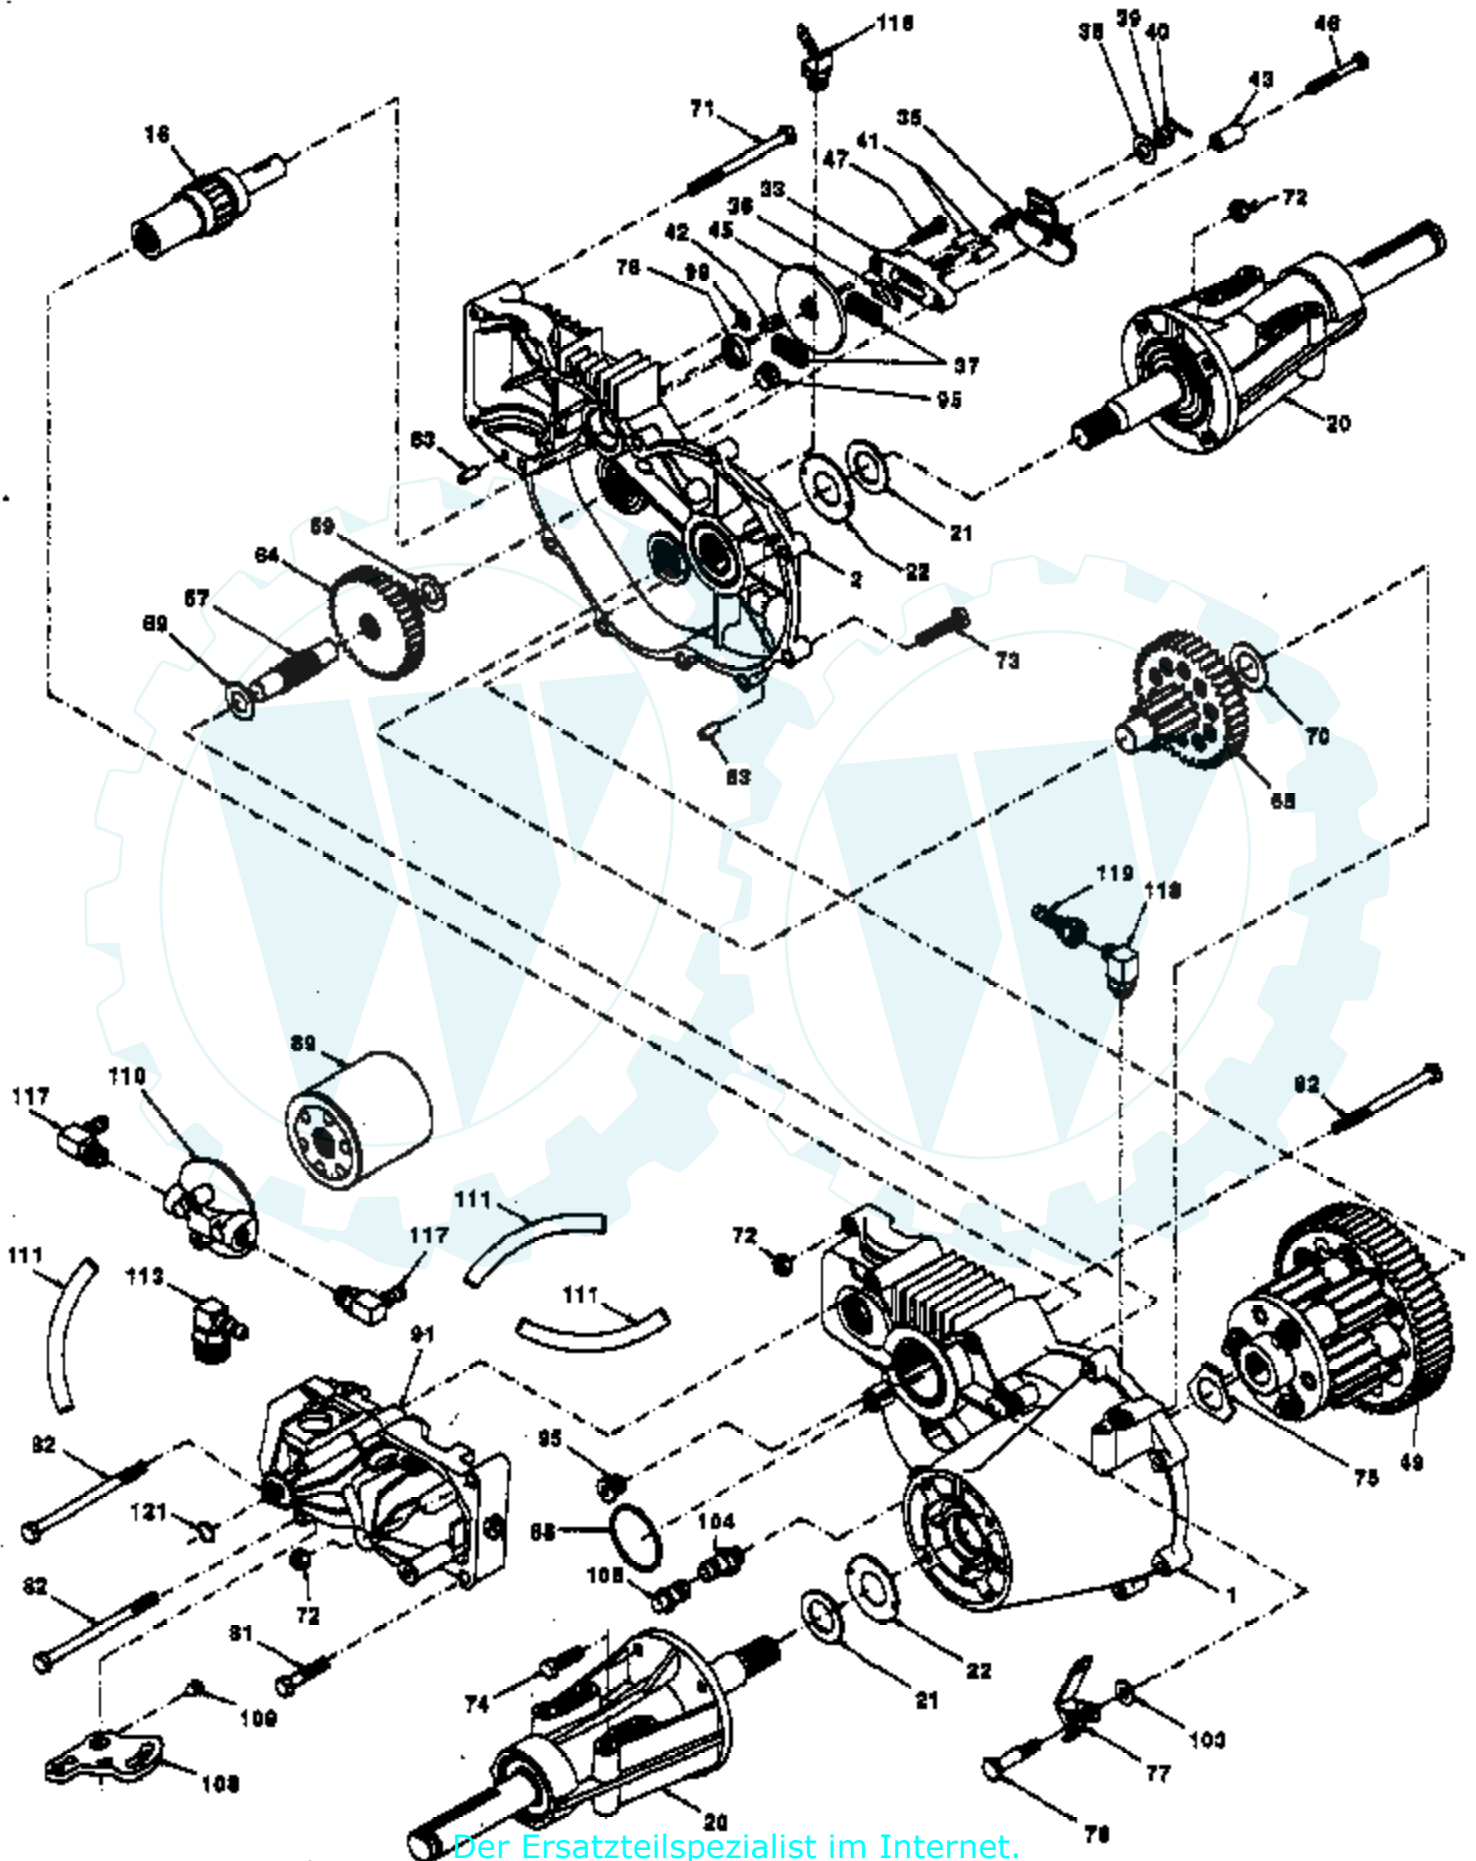

Ref #	Part Number	Qty	Description
1	532142874		Assembly, Lh Housing
2	532142875		Assembly, Rh Housing
16	532142876		Brake Shaft Assembly
20	532142877		Axle Mounting Horn Ass'y
21	532142878		Washer, 1.0x1.63x.08
22	532142879		Washer, 1.0x2.06x.09
33	532142929		Brake Yoke Assembly
35	532142880		Brake Arm
36	532142882		Puck Plate
37	532142883		Brake Puck
38	532142884		Washer, 7/8odx7/16x.060
39	532142885		Castle Nut, 5/16-24
40	532142886		Cotter Pin
41	532142887		Brake Actuating Pin
42	532142888		Hi Pro Key
43	532142889		Spacer
45	532142890		Brake Disc
46	532142891		Bolt, 1/4-20 X 1-1/2
47	532142892		Bolt, 1/4-20 X 1
49	532142893		Differential Assembly
63	532142894		Dowel Pin
64	532142896		14t-38t Reduction Gear
65	532142897		Final Drive Pinion Ass'y
67	532142898		Jack Shaft
68	532142899		O Ring
69	532142900		Washer, 5/8 X 1-5/32
70	532142901		Washer, 7/8 X 1-1/2
71	532142902		Bolt, Hex 5/16-18 X 3.5
72	532142903		Hex Lock Nut, 5/16-18
73	532142904		Bolt, Hex 5/16-18 X 1-1/2
74	532142905		Hex Cap Screw, 5/16-18 X 1
75	532142906		Washer, Differential
76	532142907		Shoulder Bolt
77	532142908		Freewheel Actuating Arm
78	532142909		Oil Seal, .625 X 1.0 X .25
81	532142910		Bolt, Hex 5/16-18 X 1-3/4
82	532142911		Bolt, 5/16-18 X 4-1/2
89	532142912		Spin On Filter
91	532142913		Bdu-10l-118
95	532142914		Straight Thread Plug
99	532142915		Washer, 11/32 X 9/16
103	532142916		Washer
104	532142917		Cap-Vent Assembly
106	532142918		Fitting-O Ring Assembly
108	532142919		Control Arm
109	532142920		Set Screw
110	532142921		Filter Head
111	532142922		Hose, 5/16 X 12" Long
113	532142923		90 degree 7/8 Sae Fitting
116	532142924		45 degree 9/16 Sae Fitting
117	532142925		90 degree 9/16 Sae Fitting
118	532142926		90 degree Sae #6 Flare Male Fitting
119	532142927		90 degree Sae #6 Flare Female Fitting
121	532142928		Wire Retaining Ring