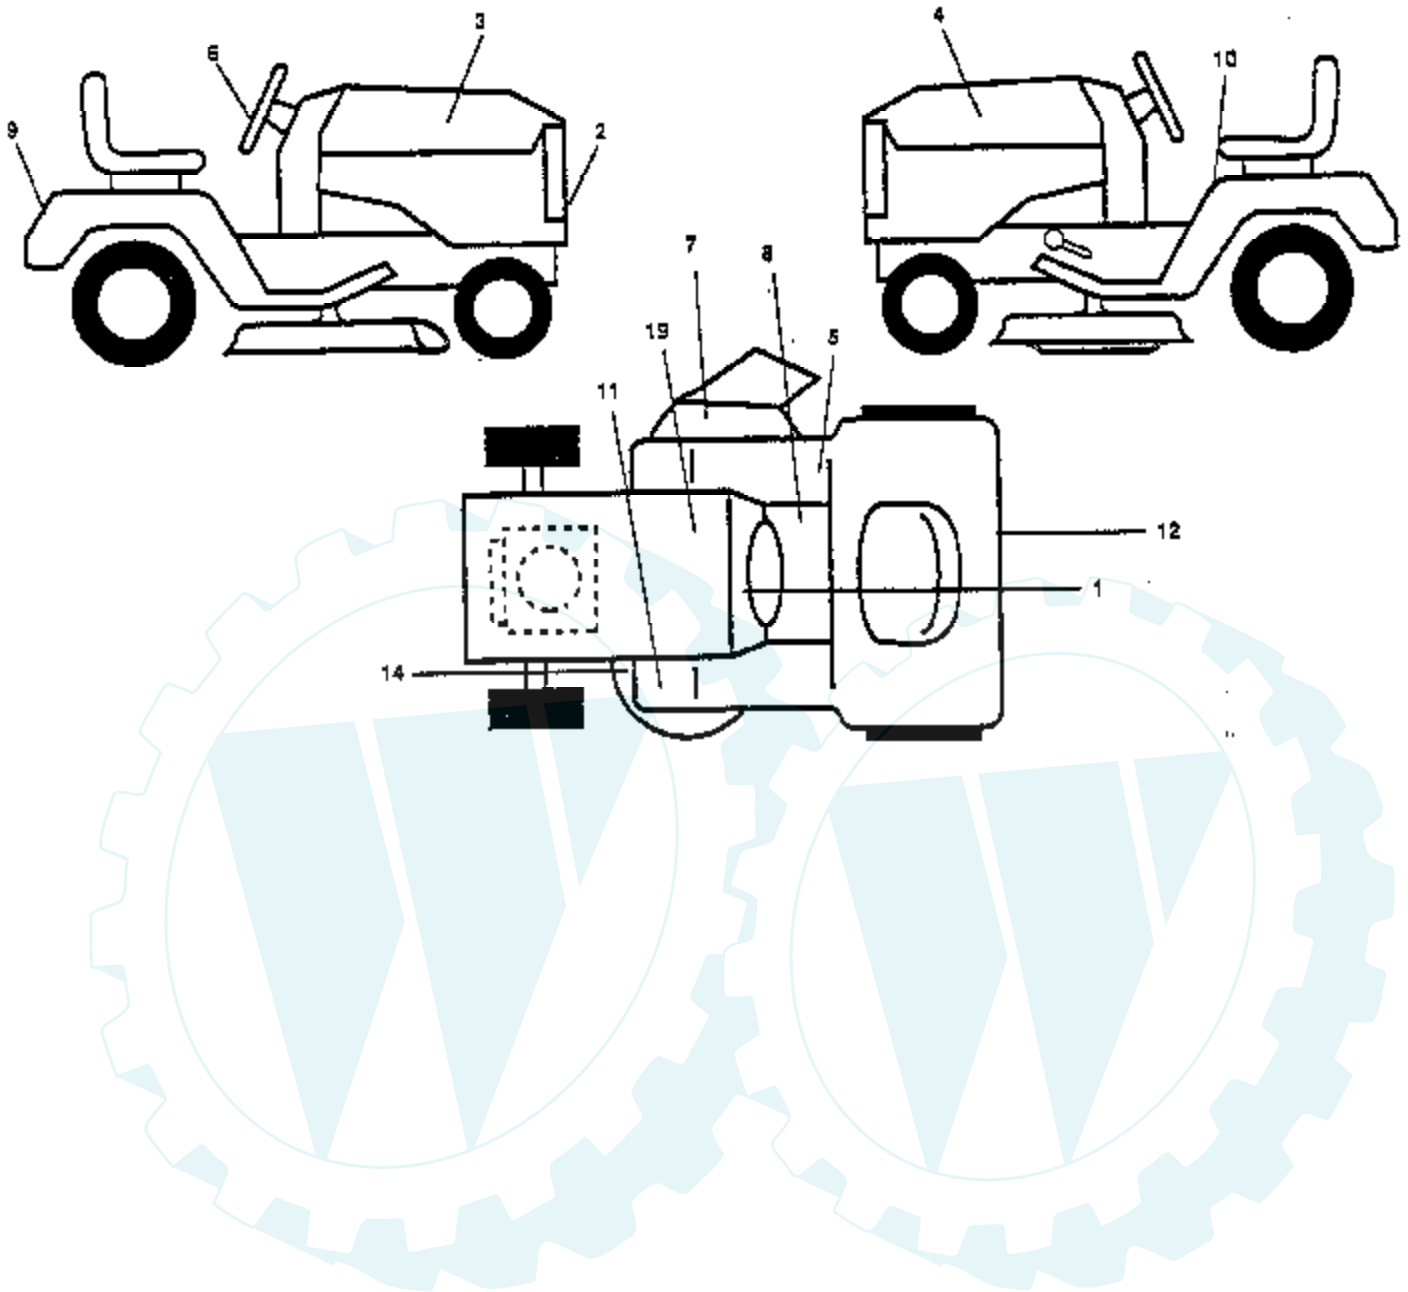

Ref #	Part Number	Qty	Description
1	532138956		Decal, Operating Instruction
2	532127630		Decal, Grille
3	532142788		Decal, Hood, RH
4	532142789		Decal, Hood, LH
5	532142337		Decal, Insert Strg Whl
6	532137963		Decal, Scl Cold Start Hyd
7	532137259		Decal, Warning Multi-Language
8	532140837		Decal, Brake Parking Saddle
9	532133900		Decal, Fender
10	532133795		Decal, Caution
11	532101892		Decal, Clutch/Brake
12	532142342		Decal, D-Bar Ctrl. Mvt Hyd YT/GT
14	532139346		Decal, V-Belt Schematic
19	532121549		Decal, Battery
	532138311		Decal, Handle Lft Height Adjust (Lift Handle)
	532143868		Manual, Owner's (English)
	532143869		Manual, Owner's (French)
	00SH10		Sleeve Hitch
	00TS20		8HP Tiller
	00TR72		48" Dozer Blade
	00SB80		42" Snow Thrower
	00TR01		Grader Blade
	TA2151		AG Tires (Pair)