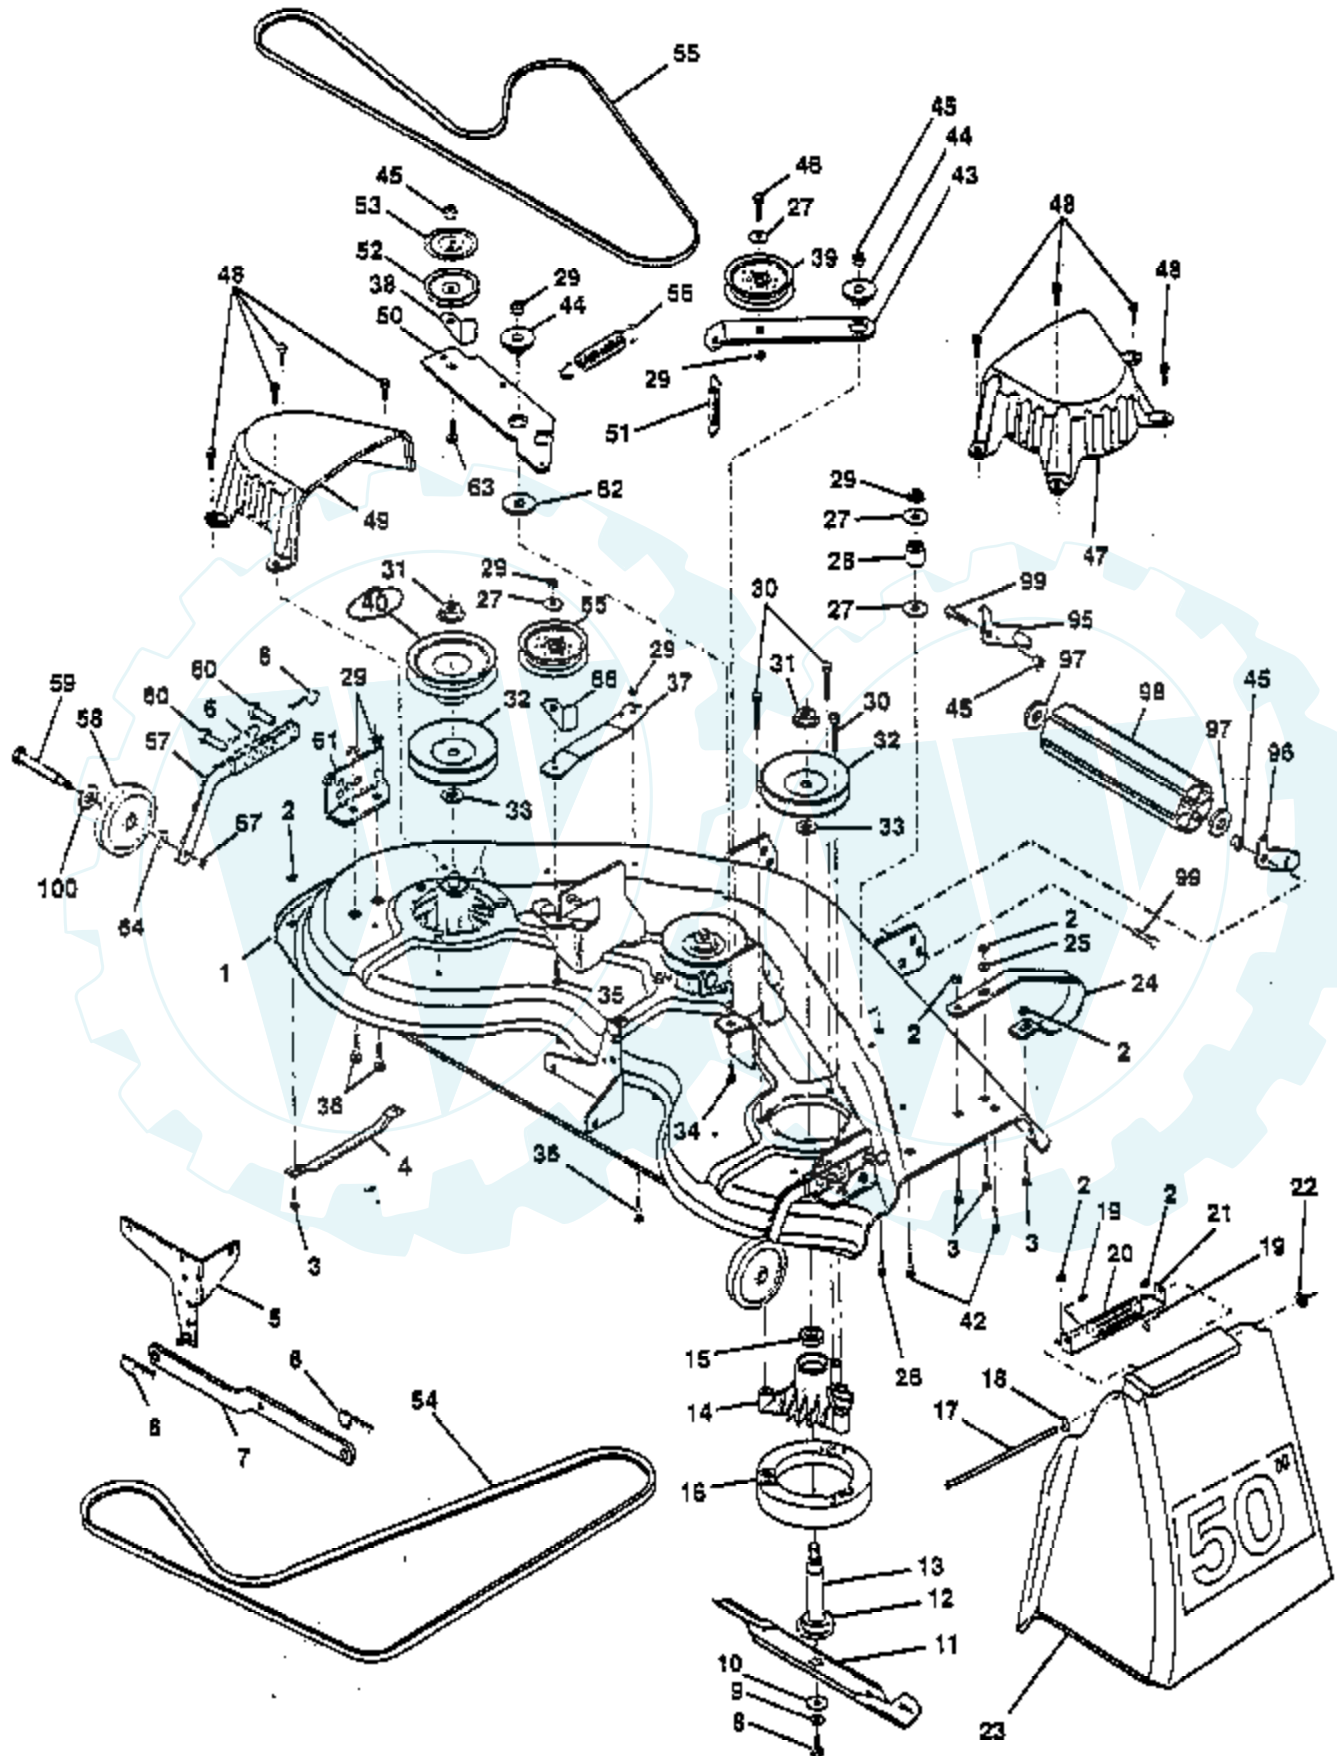

Ref #	Part Number	Qty	Description
1	532136457		Deck Asm., Mower 50" Vented
2	873800500		Locknut, Hex W/Ins 5/16-18 Unc
3	872110506		Bolt, Carriage 5/16-18 x 3/4
4	532125074		Runner, Mower LH
5	532138457		Bracket Asm., Sway Bar
6	532124670		Retainer, Spring
7	532130832		Arm Suspension, Rear
8	532850857		Bolt 3/8-24 x 1.25 Gr. 8 Patched
9	810030600		Washer, Lock Hvy 3/8 Unplated
10	532140296		Washer, Hard Blade Mower Vented
11	532137380		Blade (3 Required)
12	532129895		Bearing, Ball #6204 (Mandrel)
13	532137553		Shaft Asm., W/Lower Brg (Includes Key No. 12)
14	532137152		Housing, Mandrel 50" Vent
15	532110485		Bearing, Ball Mandrel
16	532140329		Stripper, Mower Vented
17	532106735		Rod, Hinge
18	819111016		Washer 11/32 x 5/8 x 16 Ga.
19	532105304		Cap, Sleeve
20	532123713		Spring, Torsion Deflector
21	532137607		Bracket, Deflector
22	532110452		Nut, Push
23	532110509		Shield, Deflector Mower
24	532136320		Runner, RH
25	819111216		Washer 11/32 x 3/4 x 16 Ga.
26	872110614		Bolt, Carriage 3/8-16 x 1-3/4 Gr. 5
27	819131316		Washer 13/32 x 13/16 x 16 Ga.
28	532132823		Spacer, Spring Stop Idler
29	873800600		Nut, Lock Hex W/Wsh 3/8-16 Unc
30	532138776		Screw Thdrol Hex Head
31	532137266		Nut, Fig Top Lock Cntr 9/16
32	532129861		Pulley, Mandrel
33	532129963		Washer, Spacer Mower Vented
34	872140610		Bolt, Carriage 3/8-16 x 1-1/4
35	872110616		Bolt, Carriage 3/8-16 x 2
36	872110608		Bolt, Carriage 3/8-16 x 1 Gr. 5
37	532137166		Stiffener, Arm Idler
38	532137554		Keeper, Belt Idler
39	532131494		Pulley, Idler Flat
40	532136572		Pulley, Driven
42	872140506		Bolt, Carriage 5/16-18 Unc x 3/4
43	532136460		Arm, Idler Secondary
44	532122052		Spacer, Retainer
45	873680600		Nut, Crownlock 3/8-16 Unc
46	874760628		Bolt, Fin Hex 3/8-16 Unc x 1-3/4
47	532137200		Cover, Mandrel RH
48	532137729		Screw, Thd Roll 1/4-20 x 5/8
49	532136574		Cover, Mandrel LH
50	532137272		Arm, Idler Primary
51	532137273		Spring, Secondary
52	532139245		Pulley, Idler V Groove
53	532137789		Shield, Idler
54	532139573		V-Belt, Mower Primary
55	532138255		V-Belt, Mower Secondary
56	532138687		Spring, Primary
57	532136577		Bar Asm., Wheel Gauge
58	532105455		Wheel Gauge
59	532124842		Bolt, Shoulder