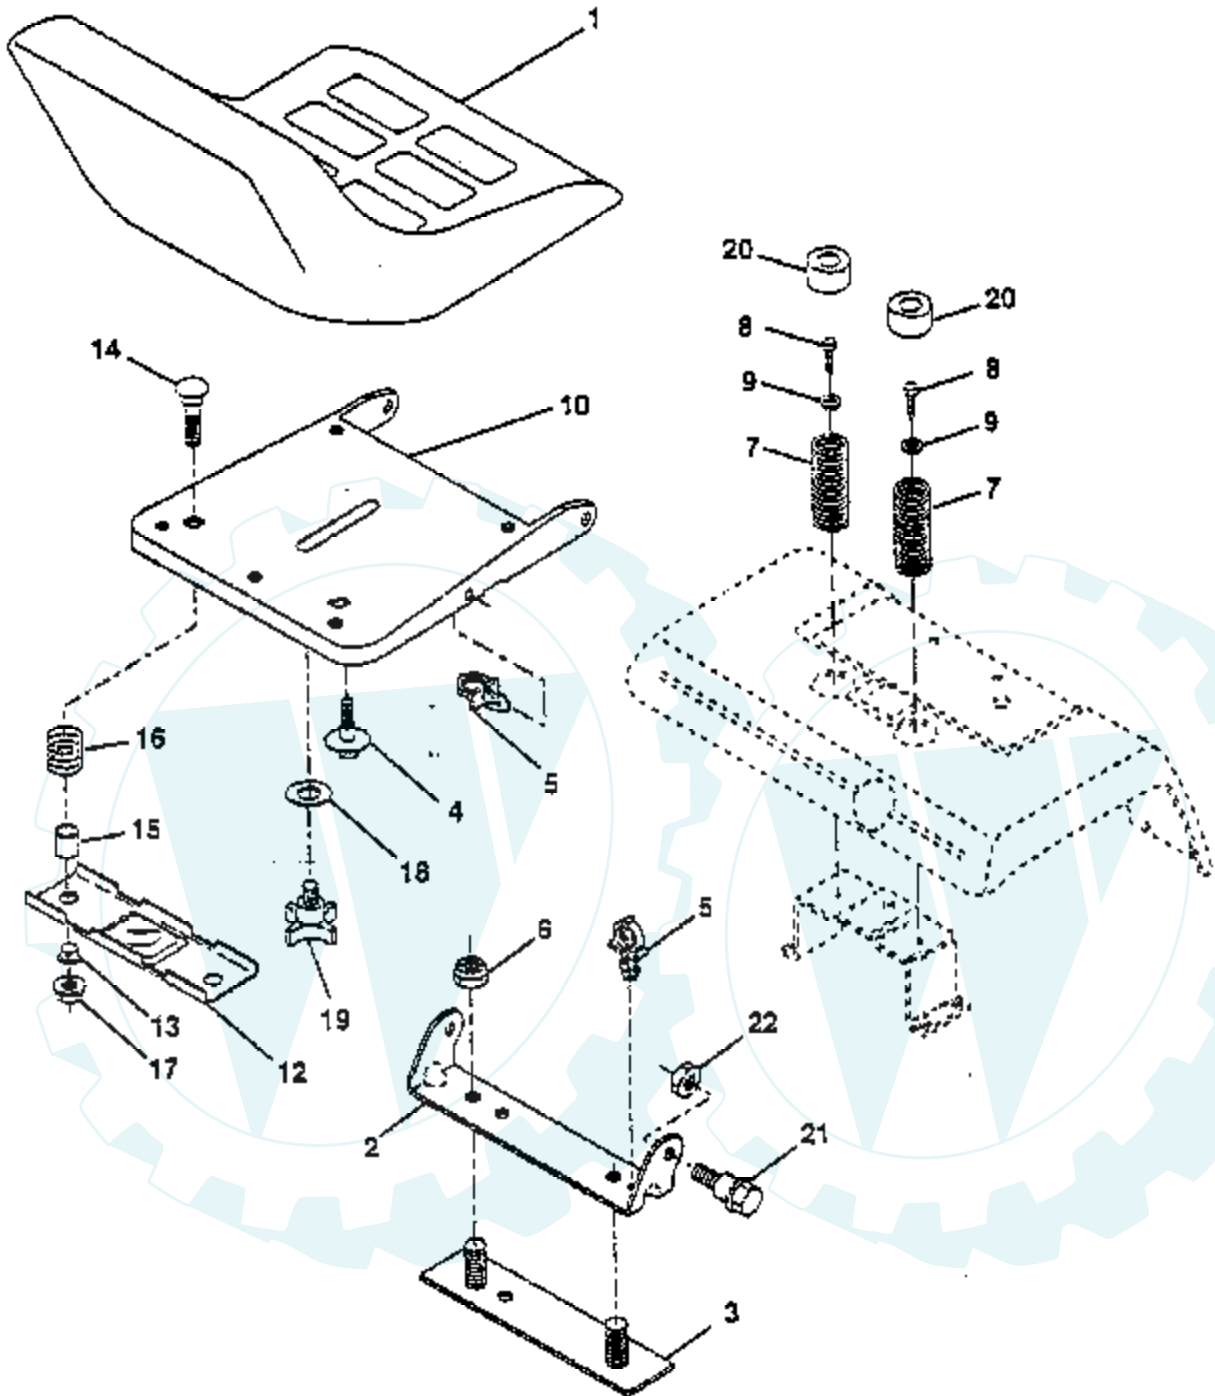

Ref #	Part Number	Qty	Description
1	532127440		Seat
2	532140551		Bracket, Pivot Seat
3	532140675		Strap, Fender
4	532127018		Bolt, Shoulder 5/16-18 X .62
5	532140407		Clip, Push In
6	873800600		Loicknut 3/8-16 Unc
7	532124181		Spring, Seat Cprsn
8	817490508		Screw, Thdrol 5/16-18 X 1/2
9	819131614		Washer 13/32 X 1 X 14 Ga.
10	532140552		Pan, Seat
12	532121246		Bracket, Mounting Switch
13	532121248		Bushing, Snap
14	872050411		Bolt, Carriage 1/4-20 X 1-3/8
15	532121249		Spacer, Split
16	532123740		Spring, Cprsn
17	532123976		Nut, Lock 1/4 Lge Flg Gr.5
18	819171912		Washer 17/32 X 1-3/16 X 12 Ga.
19	532120068		Knob, Seat 1/2-13 Unc
20	532124238		Cap, Spring Seat
21	532139888		Bolt, Shoulder 5/16-18 Unc
22	873680500		Nut, Crownlock 5/16-18 Unc