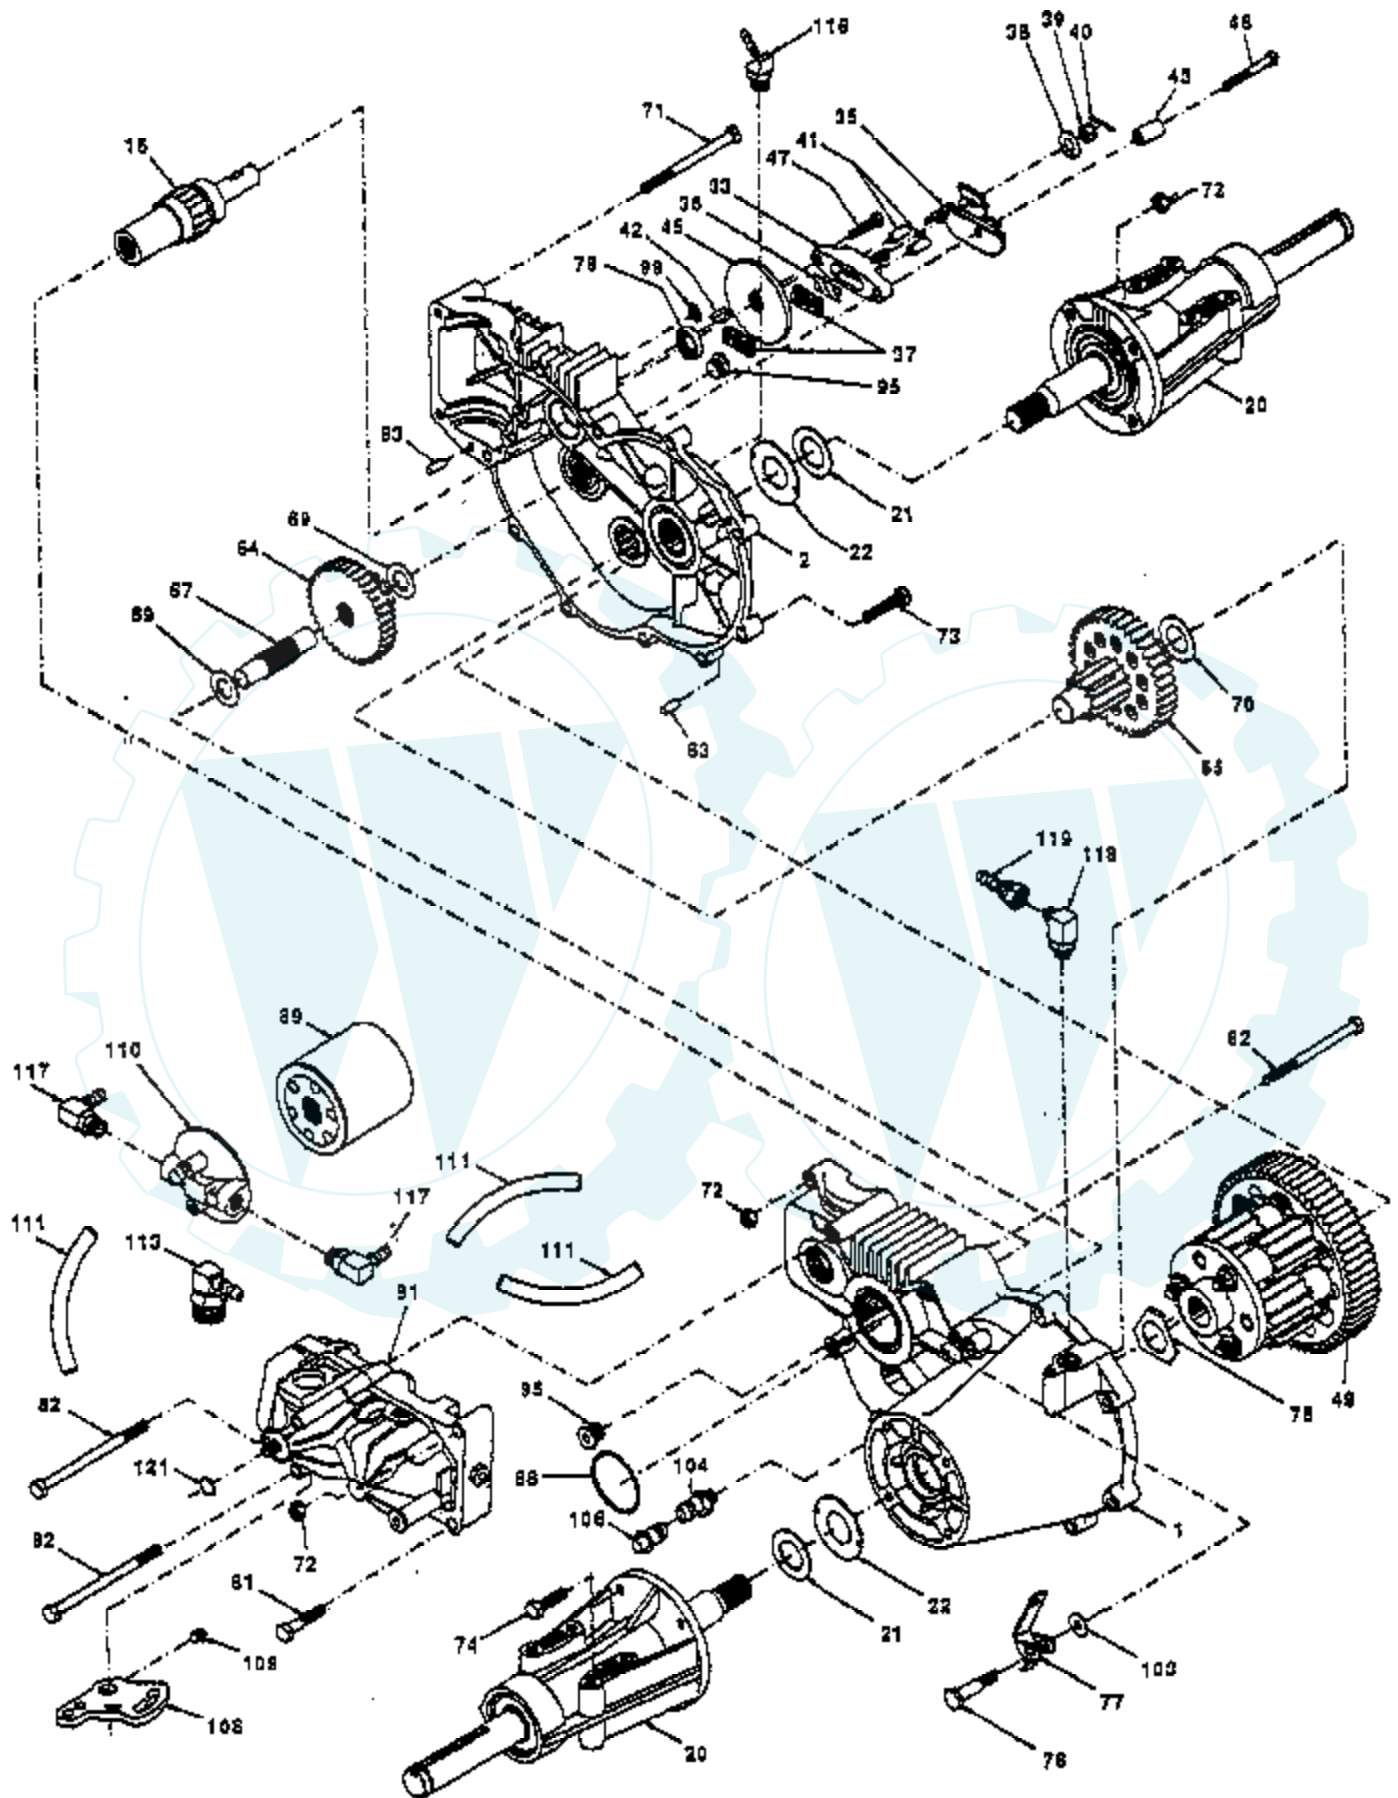

Ref #	Part Number	Qty	Description
1	532142874		Assembly, Lh Housing
2	532142875		Assembly, Rh Housing
16	532142876		Brake Shaft Assembly
20	532142877		Axle Mounting Horn Ass'y
21	532142878		Washer, 1.0x1.63x.08
22	532142879		Washer, 1.0x2.06x.09
33	532142929		Brake Yoke Assembly
35	532142880		Brake Arm
36	532142882		Puck Plate
37	532142883		Brake Puck
38	532142884		Washer, 7/8odx7/16x.060
39	532142885		Castle Nut, 5/16-24
40	532142886		Cotter Pin
41	532142887		Brake Actuating Pin
42	532142888		Hi Pro Key
43	532142889		Spacer
45	532142890		Brake Disc
46	532142891		Bolt, 1/4-20 X 1-1/2
47	532142892		Bolt, 1/4-20 X 1
49	532142893		Differential Assembly
63	532142894		Dowel Pin
64	532142896		14t-38t Reduction Gear
65	532142897		Final Drive Pinion Ass'y
67	532142898		Jack Shaft
68	532142899		O Ring
69	532142900		Washer, 5/8 X 1-5/32
70	532142901		Washer, 7/8 X 1-1/2
71	532142902		Bolt, Hex 5/16-18 X 3.5
72	532142903		Hex Lock Nut, 5/16-18
73	532142904		Bolt, Hex 5/16-18 X 1-1/2
74	532142905		Hex Cap Screw, 5/16-18 X 1
75	532142906		Washer, Differential
76	532142907		Shoulder Bolt
77	532142908		Freewheel Actuating Arm
78	532142909		Oil Seal, .625 X 1.0 X .25
81	532142910		Bolt, Hex 5/16-18 X 1-3/4
82	532142911		Bolt, 5/16-18 X 4-1/2
89	532142912		Spin On Filter
91	532142913		Bdu-101-118
95	532142914		Straight Thread Plug
99	532142915		Washer, 11/32 X 9/16
103	532142916		Washer
104	532142917		Cap-Vent Assembly
106	532142918		Fitting-O Ring Assembly
108	532142919		Control Arm
109	532142920		Set Screw
110	532142921		Filter Head
111	532142922		Hose, 5/16 X 12" Long
113	532142923		90ø 7/8 Sae Fitting
116	532142924		45ø 9/16 Sae Fitting
117	532142925		90ø 9/16 Sae Fitting
118	532142926		90ø Sae #6 Flare Male Fitting
119	532142927		90ø Sae #6 Flare Female Fitting
121	532142928		Wire Retaining Ring