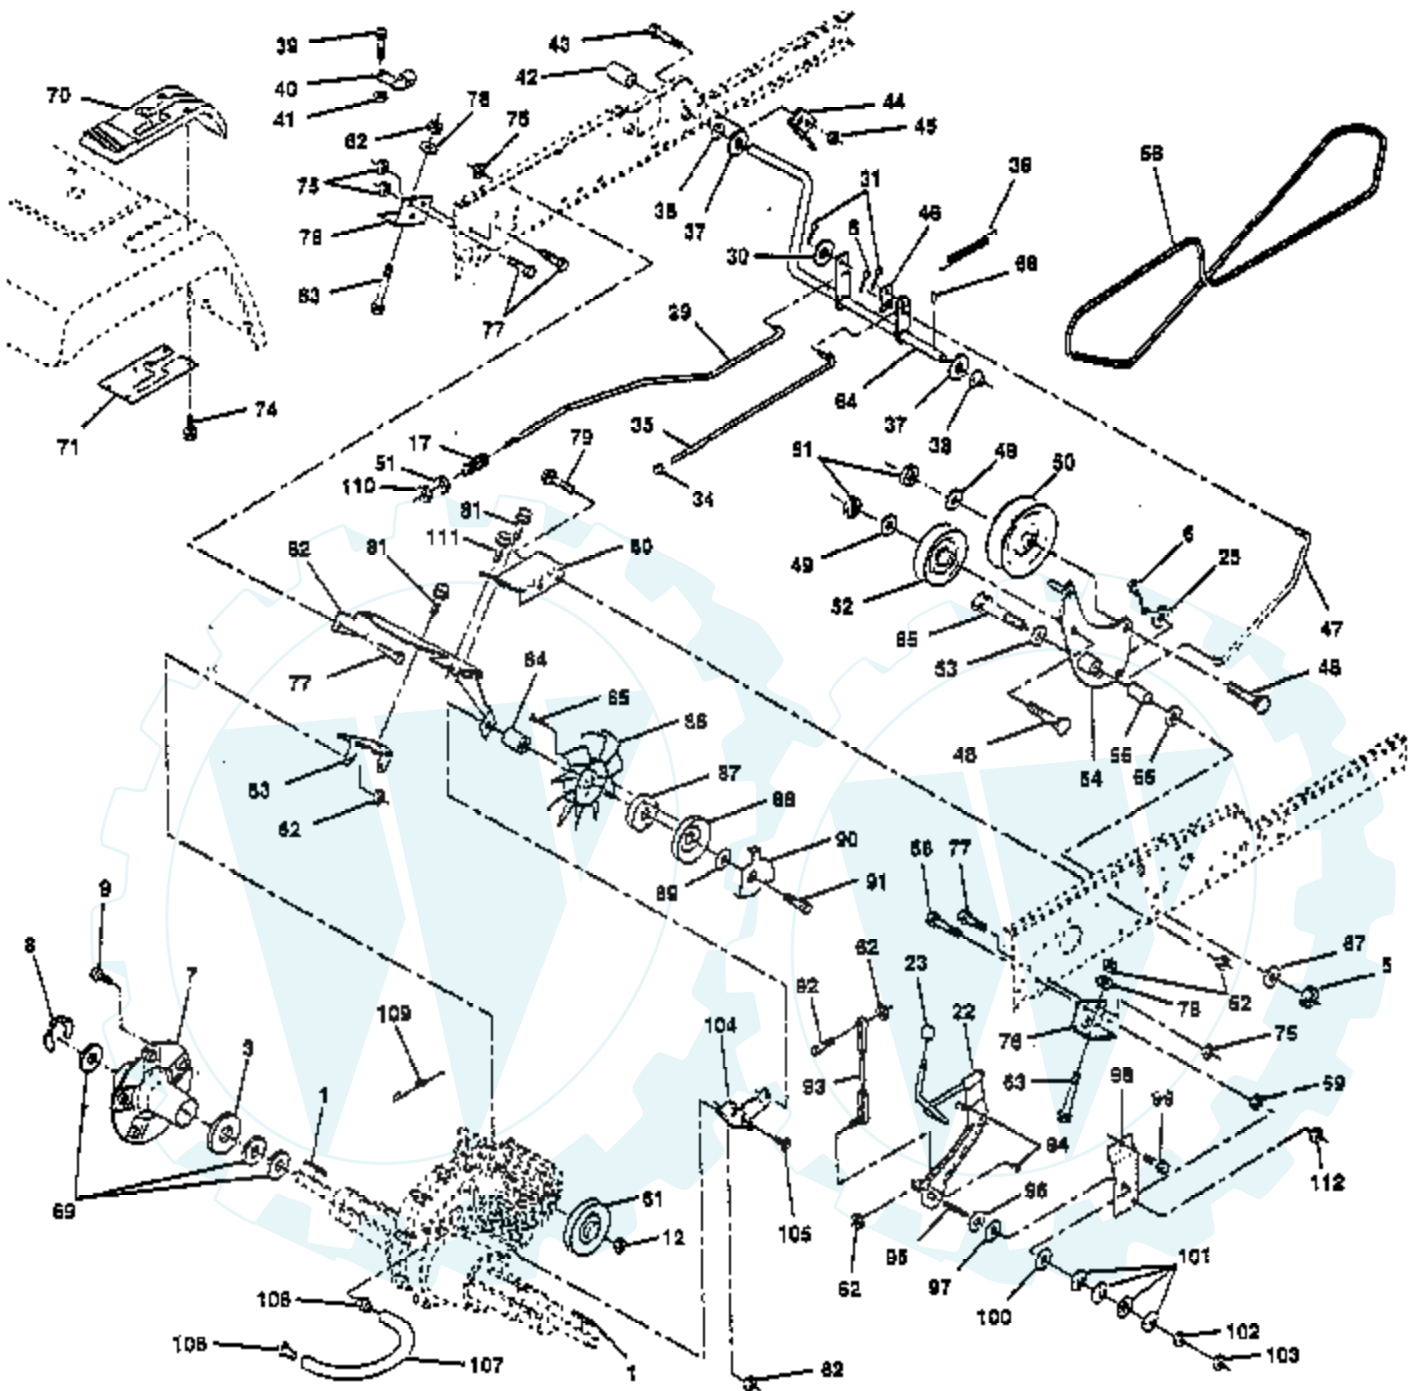

Ref #	Part Number	Qty	Description
2	532144110		Muffler Asm Kohler VGT (Inc. Key No. 34)
3	813240300		Elbow Street 3/8 NPT
4	813280328		Nipple Pipe 3/8NPT X 3 - 1/2
5	813200300		Elbow STD 90 Degree 3/8 - 18 NPT
6	532138129		Clamp Tube Double Engine
8	532121361		Pulley V-Idler
9	532138559		Stop Keeper Asm VGT
10	532105432		Bushing
11	532137140		Clutch Electric
12	532136907		Pulley Engine VGT Elect Clutch
13	532138486		Baffle Air LH Koh VGT
14	532138487		Baffle Air RH Koh VGT
15	532141069		Tank Fuel W/Sym Vented
16	532109227		Pad Spacer
17	532106082		Pad Spacer
18	532140527		Cap Asm Fuel W/Sym Vented
19	813290300		Plug Oil Drain (Order From Engine Manufacturer)
20	532142168		Control Throttle
21	817720410		Screw Hex Thd Cut 1/4 - 20 X 5/8
22	532138672		Control Choke
23	819131316		Washer 13/32 X 13/16 x 16 Ga
24	811050600		Washer Ext Tooth 3/8
25	873610600		Nut Fin Hex 3/8 - 24 UNF
26	532124952		Bushing
27	532139277		Stem Tank Fuel
28	532124703		Fuel Line
29	532132920		Spark Arrester Kit
32	817490508		Screw Thdrol 5/16 - 18 X 1/2
34	817720408		Screw Thd Cut 1.4 - 20 x 1/2
35	810040500		Washer Lock 5/16
36	874570512		Screw Hex 5/16 - 16 UNC X 3/4
37	532123487		Clamp Hose
38	811050600		Lockwasher Ext Tooth 3/8
39	817490624		Screw Thdrol 3/8 - 16 X 1 - 1/2 TT
40	817490652		Screw Thdrol 3/8 - 16 X 3 - 1/4
41	532126197		Washer 1-1/2 OD X 15/32 ID X .250
42	810040700		Washer Lock 7/16
43	871170768		Bolt Hex 7/16-20 X 4-1/4 Ga 5
44	532142320		Switch Oil Sentry Kohler
45	532142321		Wire Lead Sentry Kohler