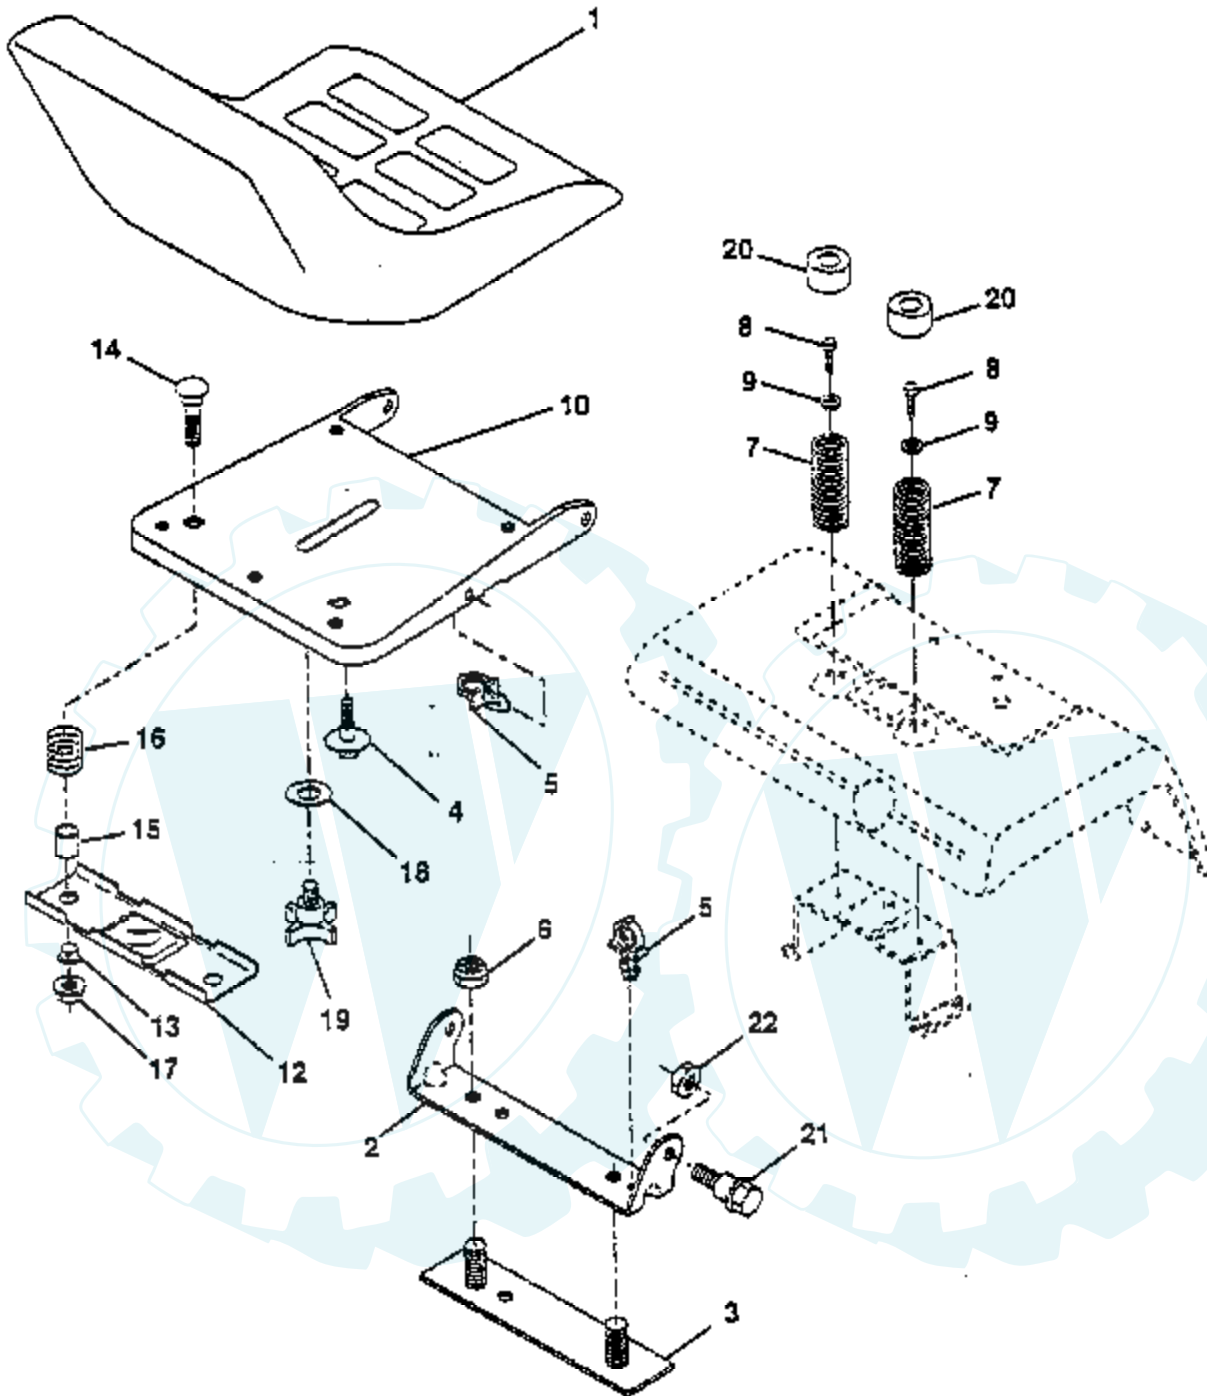

Ref #	Part Number	Qty	Description
1	532127440		Seat
2	532140551		Bracket, Pivot Seat
3	532140675		Strap, Fender
4	532127018		Bolt, Shoulder 5/16-18 X .62
5	532140407		Clip, Push In
6	873800600		Loicknut 3/8-16 Unc
7	532124181		Spring, Seat Cprsn
8	817490508		Screw, Thdrol 5/16-18 X 1/2
9	819131614		Washer 13/32 X 1 X 14 Ga.
10	532140552		Pan, Seat
12	532121246		Bracket, Mounting Switch
13	532121248		Bushing, Snap
14	872050411		Bolt, Carriage 1/4-20 X 1-3/8
15	532121249		Spacer, Split
16	532123740		Spring, Cprsn
17	532123976		Nut, Lock 1/4 Lge Flg Gr.5
18	819171912		Washer 17/32 X 1-3/16 X 12 Ga.
19	532120068		Knob, Seat 1/2-13 Unc
20	532124238		Cap, Spring Seat
21	532139888		Bolt, Shoulder 5/16-18 Unc
22	873680500		Nut, Crownlock 5/16-18 Unc