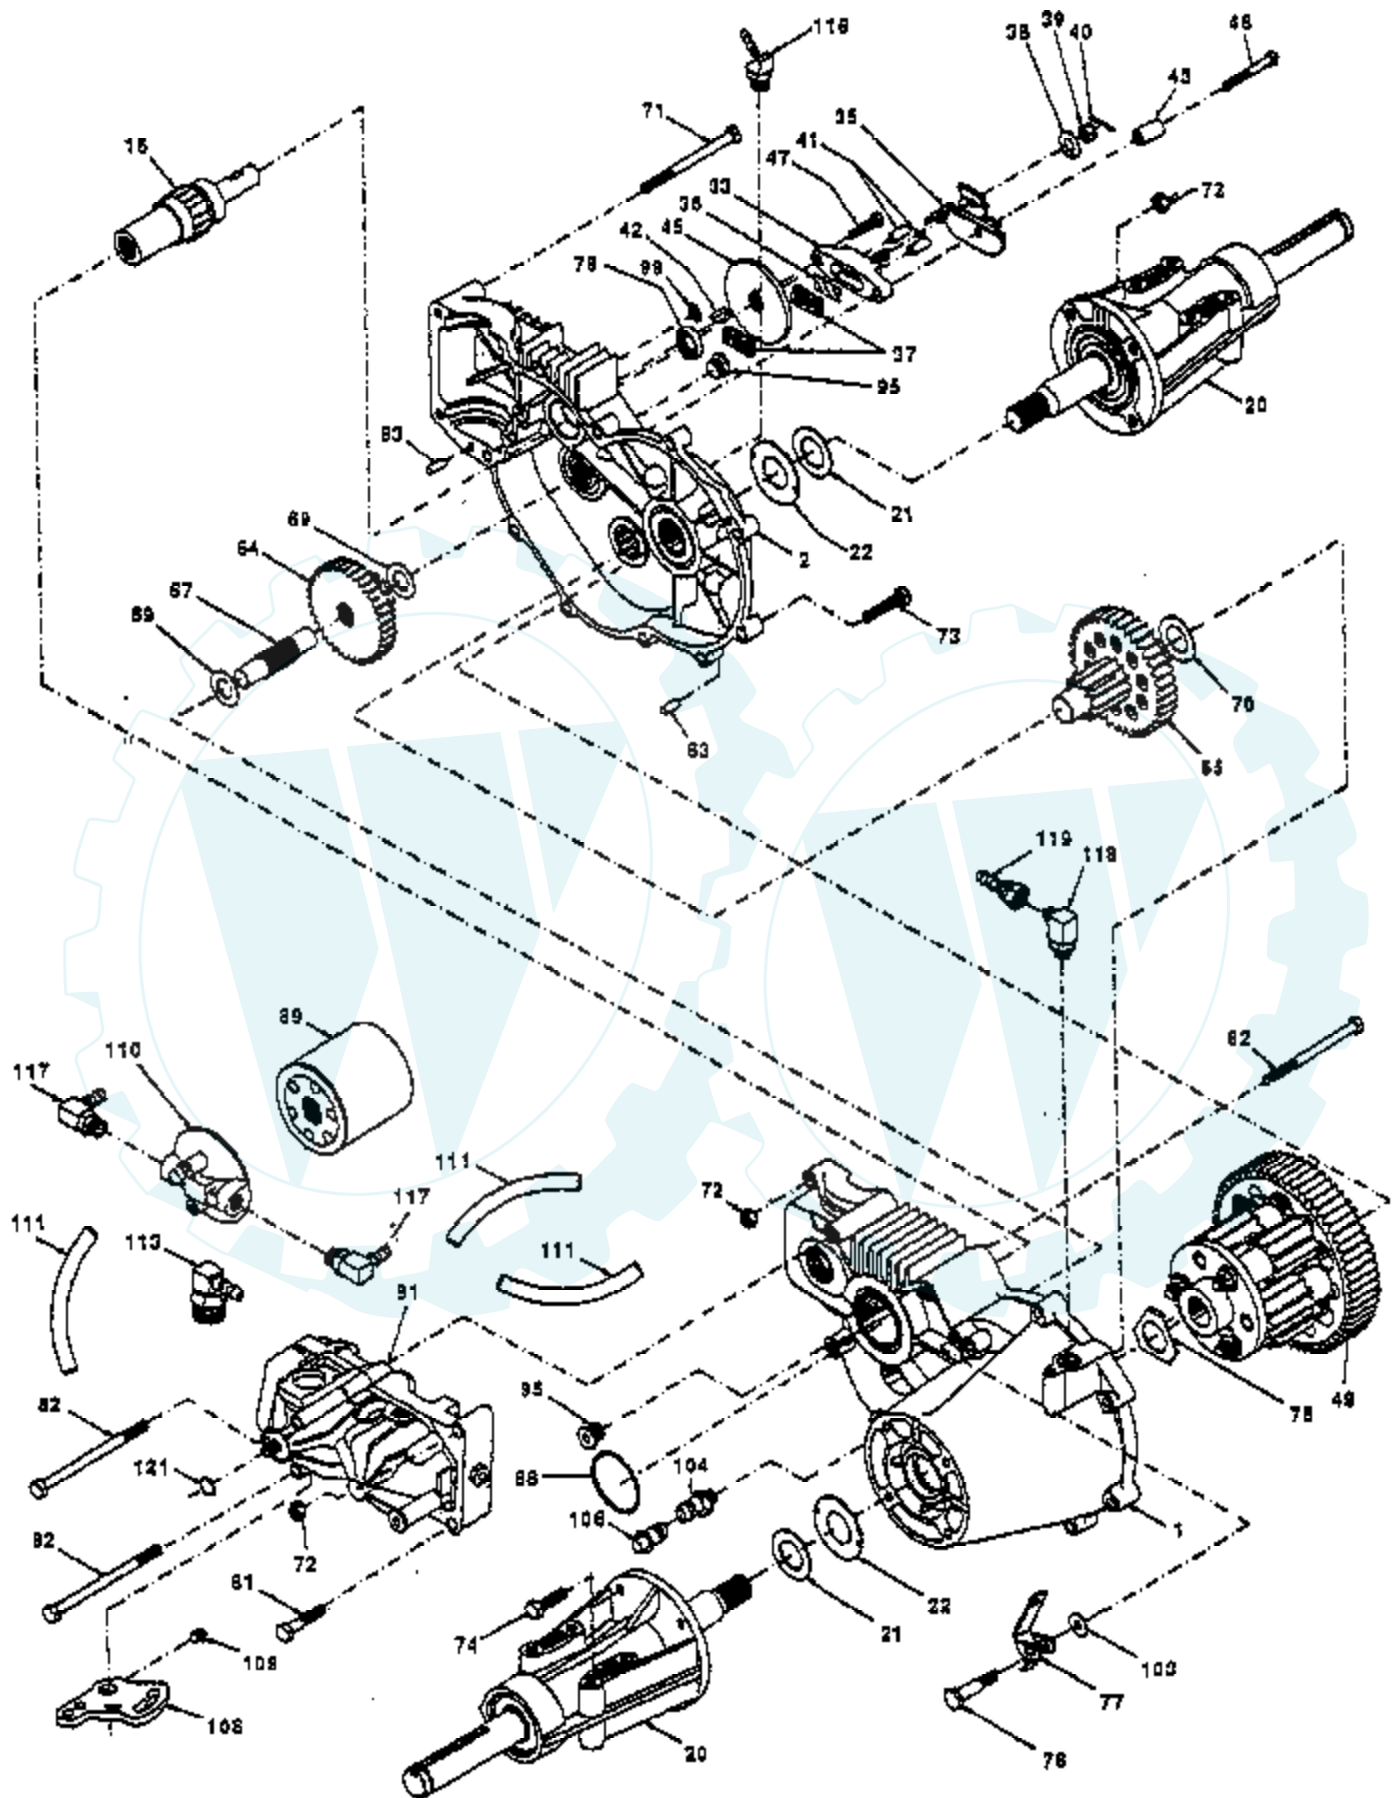

Ref #	Part Number	Qty	Description
1	532142874		Assembly, Lh Housing
2	532142875		Assembly, Rh Housing
16	532142876		Brake Shaft Assembly
20	532142877		Axle Mounting Horn Ass'y
21	532142878		Washer, 1.0x1.63x.08
22	532142879		Washer, 1.0x2.06x.09
33	532142929		Brake Yoke Assembly
35	532142880		Brake Arm
36	532142882		Puck Plate
37	532142883		Brake Puck
38	532142884		Washer, 7/8odx7/16x.060
39	532142885		Castle Nut, 5/16-24
40	532142886		Cotter Pin
41	532142887		Brake Actuating Pin
42	532142888		Hi Pro Key
43	532142889		Spacer
45	532142890		Brake Disc
46	532142891		Bolt, 1/4-20 X 1-1/2
47	532142892		Bolt, 1/4-20 X 1
49	532142893		Differential Assembly
63	532142894		Dowel Pin
64	532142896		14t-38t Reduction Gear
65	532142897		Final Drive Pinion Ass'y
67	532142898		Jack Shaft
68	532142899		O Ring
69	532142900		Washer, 5/8 X 1-5/32
70	532142901		Washer, 7/8 X 1-1/2
71	532142902		Bolt, Hex 5/16-18 X 3.5
72	532142903		Hex Lock Nut, 5/16-18
73	532142904		Bolt, Hex 5/16-18 X 1-1/2
74	532142905		Hex Cap Screw, 5/16-18 X 1
75	532142906		Washer, Differential
76	532142907		Shoulder Bolt
77	532142908		Freewheel Actuating Arm
78	532142909		Oil Seal, .625 X 1.0 X .25
81	532142910		Bolt, Hex 5/16-18 X 1-3/4
82	532142911		Bolt, 5/16-18 X 4-1/2
89	532142912		Spin On Filter
91	532142913		Bdu-101-118
95	532142914		Straight Thread Plug
99	532142915		Washer, 11/32 X 9/16
103	532142916		Washer
104	532142917		Cap-Vent Assembly
106	532142918		Fitting-O Ring Assembly
108	532142919		Control Arm
109	532142920		Set Screw
110	532142921		Filter Head
111	532142922		Hose, 5/16 X 12" Long
113	532142923		90ø 7/8 Sae Fitting
116	532142924		45ø 9/16 Sae Fitting
117	532142925		90ø 9/16 Sae Fitting
118	532142926		90ø Sae #6 Flare Male Fitting
119	532142927		90ø Sae #6 Flare Female Fitting
121	532142928		Wire Retaining Ring