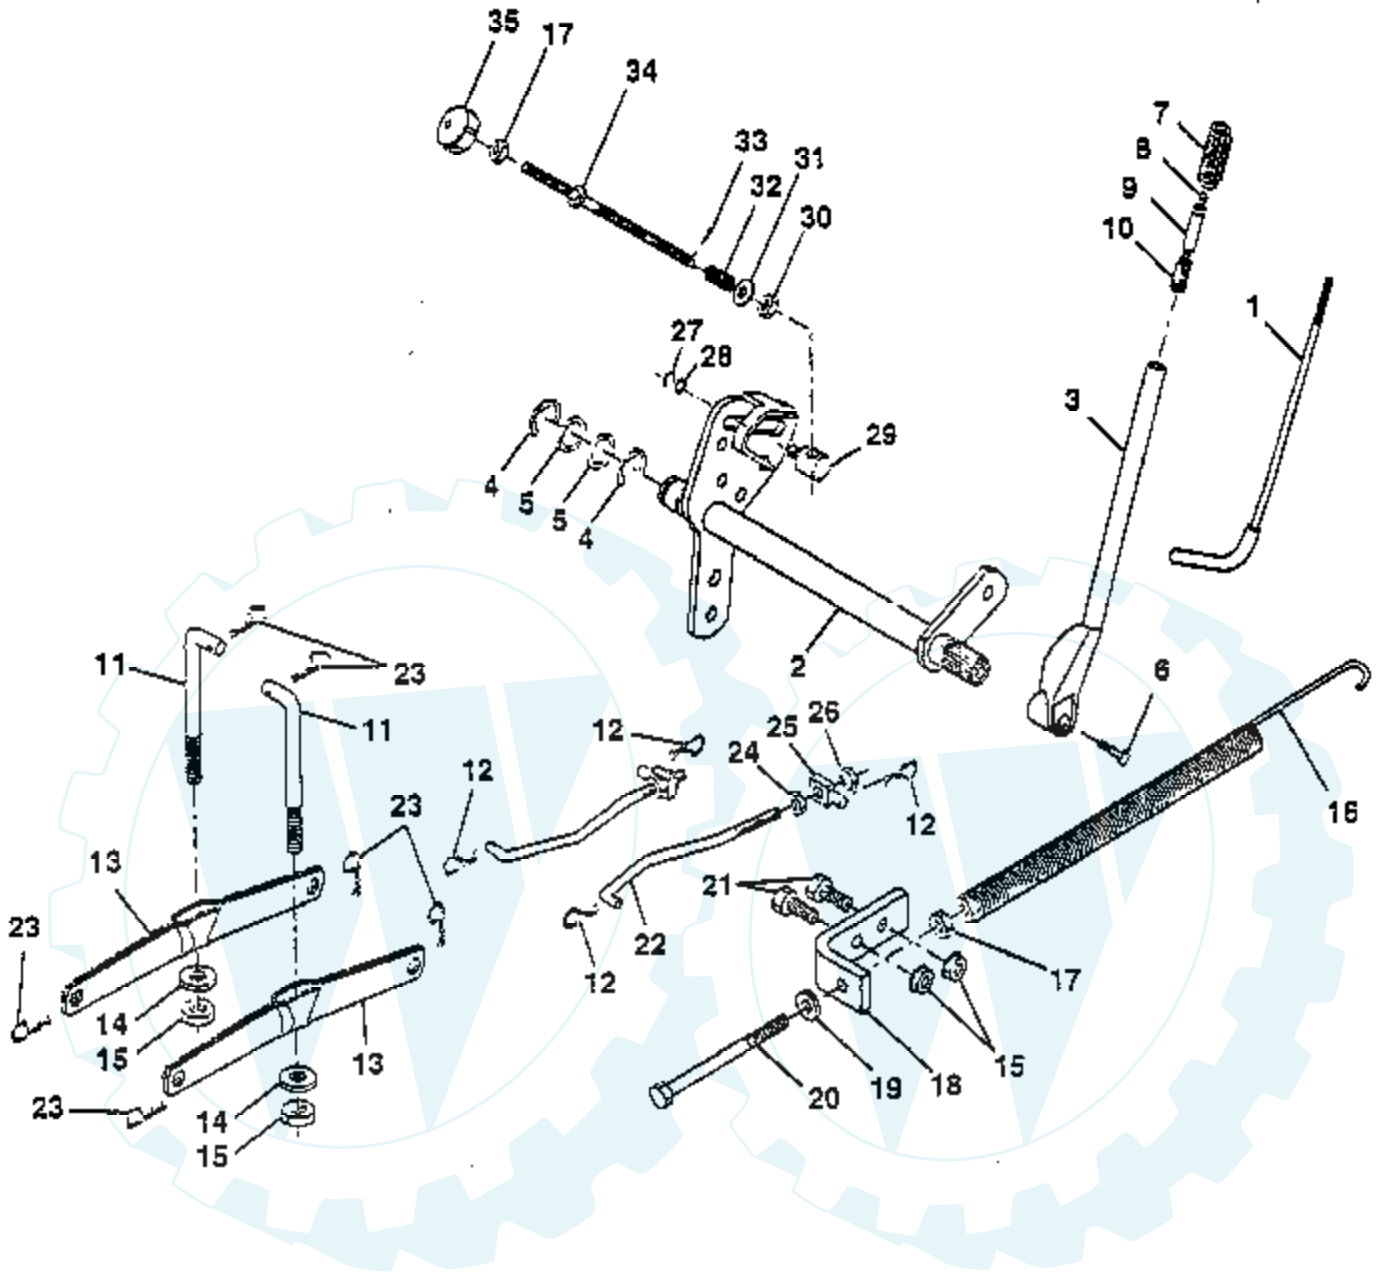

Ref #	Part Number	Qty	Description
1	532121006		Rod Asm., Lever
2	532137295		Shaft Asm., Lift Vgt
3	532121002		Lever Asm., Lift Rh
4	812000022		E-Ring Truarc #5133-87
5	819292016		Washer 29/32 x 1-1/4 x 16 Ga.
6	874780624		Bolt, Fin Hex 3/8-16 x 1-1/2
7	532109413		Grip, Handle Bicycle
8	532124526		Button, Plunger
9	532122364		Plunger, Lever Lift
10	532124874		Spring 2-1/8"
11	532142369		Link Lift
12	532124660		Retainer, Spring
13	532139867		Arm, Suspension Vgt
14	532140302		Bearing
15	873800600		Nut, Lock Hex W/Wsh 3/8-16 Unc
16	532124687		Spring Asm., Assist Lift
17	873350600		Nut, Hex Jam 3/8-16 Unc
18	532143363		Bracket, Spring Assist
19	819131316		Washer 13/32 x 13/16 x 16 Ga.
20	532005328		Bolt, Adjust Spring Assist
21	874760616		Bolt, Fin Hex 3/8-16 x 1
22	532127218		Link, Front
23	532124670		Retainer, Spring
24	873350800		Nut, Jam Hex 1/2-13 Unc
25	532130171		Trunnion
26	873800800		Nut, Lock W/Wsh 1/2-13 Unc
27	812000037		Ring, Klip #T5304-37
28	819151216		Washer 15/32 x 3/4 x 16 Ga.
29	532110810		Trunnion, Dp Stop Dbl Thds Plt
30	532110807		Nut, Special
31	819131016		Washer 13/32 x 5/8 x 16 Ga.
32	532137150		Spring, Compression Inf Hgt
33	876020308		Pin, Cotter 3/32 x 1/2
34	532137167		Rod, Adj Lift
35	532138057		Knob, Inf 3/8-16 Unc