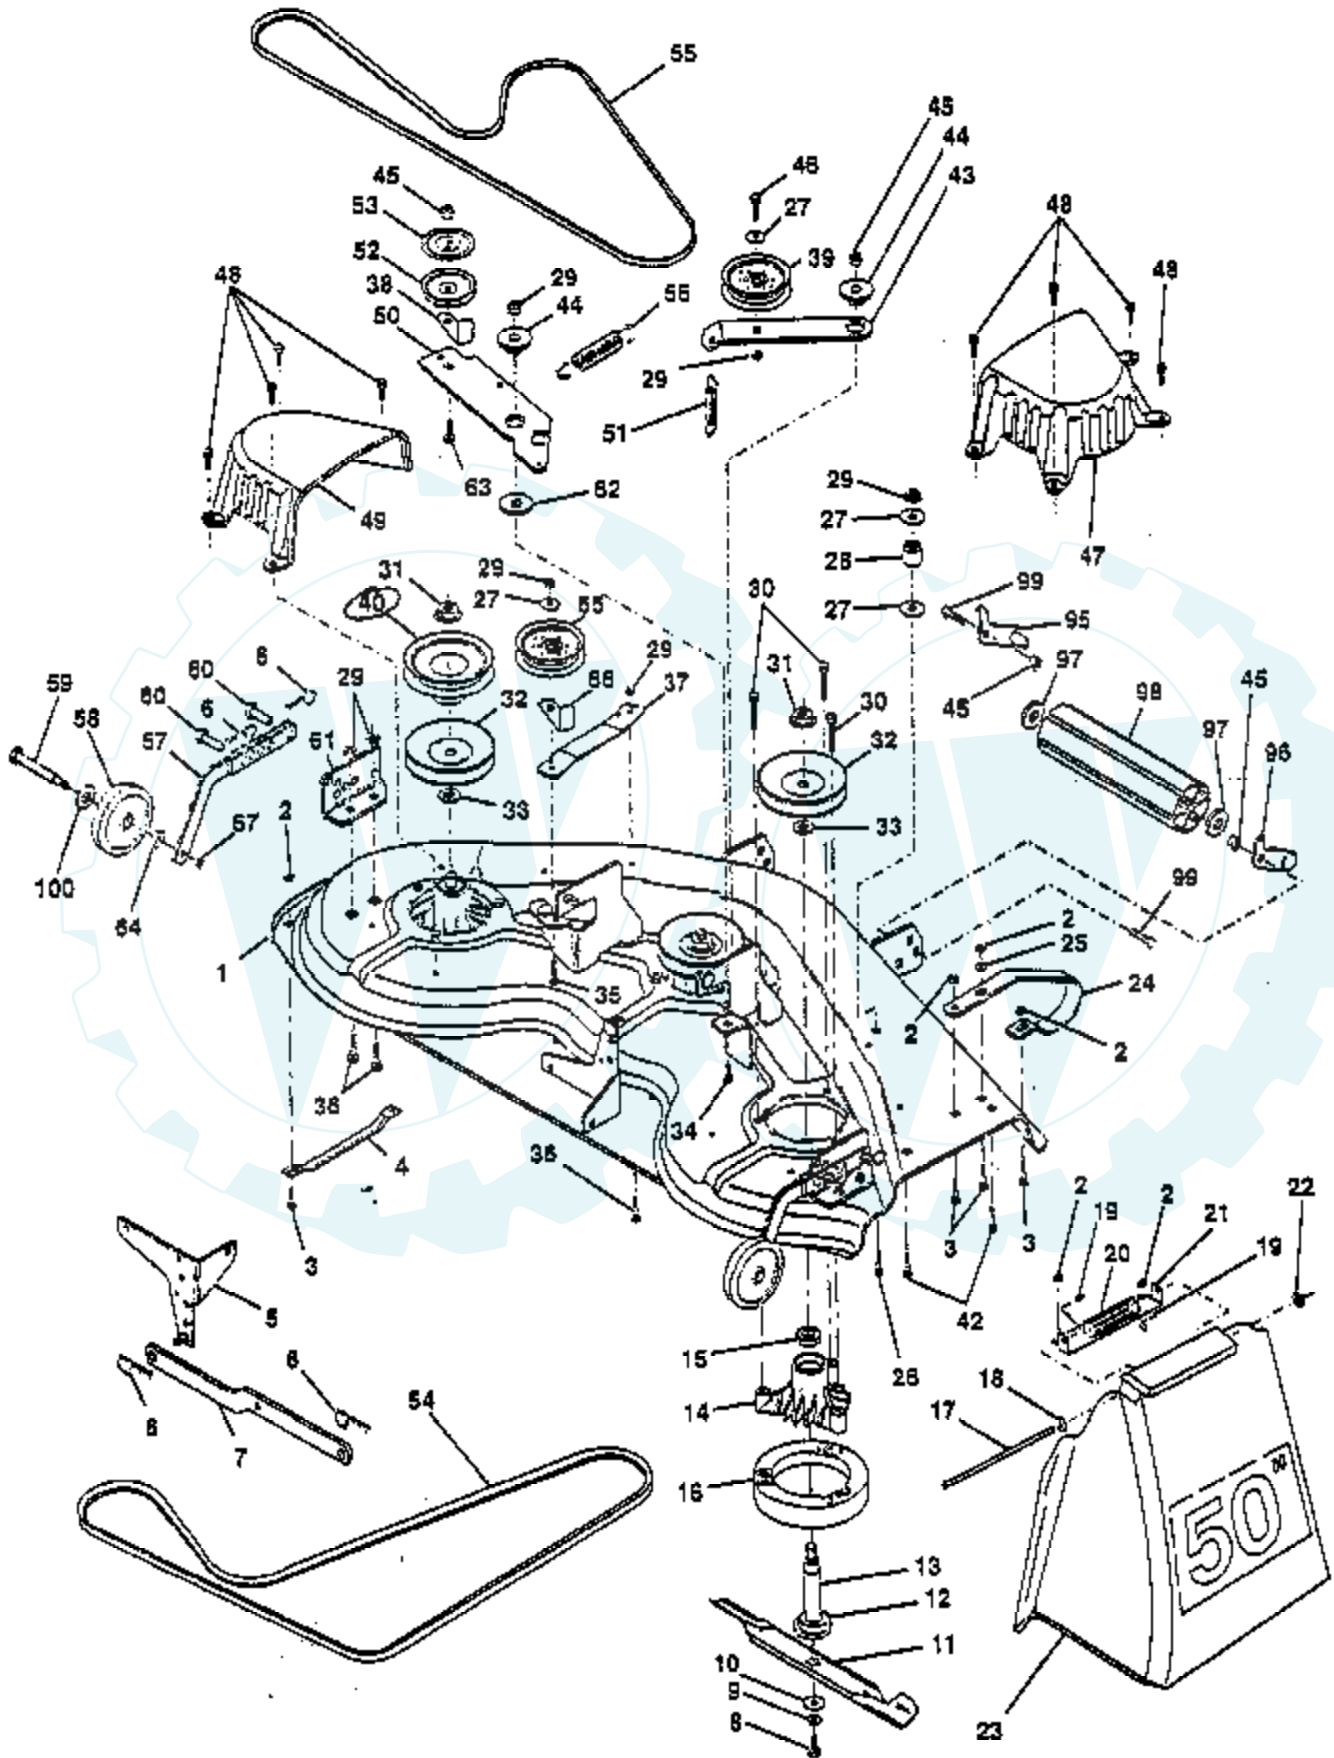

Ref #	Part Number	Qty	Description
1	532136457		Deck Asm., Mower 50" Vented
2	873800500		Locknut, Hex W/Ins 5/16-18 Unc
3	872110506		Bolt, Carriage 5/16-18 x 3/4
4	532125074		Runner, Mower LH
5	532138457		Bracket Asm., Sway Bar
6	532124670		Retainer, Spring
7	532130832		Arm Suspension, Rear
8	532850857		Bolt 3/8-24 x 1.25 Gr. 8 Patched
9	810030600		Washer, Lock Hvy 3/8 Unplated
10	532140296		Washer, Hard Blade Mower Vented
11	532137380		Blade (3 Required)
12	532129895		Bearing, Ball #6204 (Mandrel)
13	532137553		Shaft Asm., W/Lower Brg (Includes Key No. 12)
14	532137152		Housing, Mandrel 50" Vent
15	532110485		Bearing, Ball Mandrel
16	532140329		Stripper, Mower Vented
17	532106735		Rod, Hinge
18	819111016		Washer 11/32 x 5/8 x 16 Ga.
19	532105304		Cap, Sleeve
20	532123713		Spring, Torsion Deflector
21	532137607		Bracket, Deflector
22	532110452		Nut, Push
23	532110509		Shield, Deflector Mower
24	532136320		Runner, RH
25	819111216		Washer 11/32 x 3/4 x 16 Ga.
26	872110614		Bolt, Carriage 3/8-16 x 1-3/4 Gr. 5
27	819131316		Washer 13/32 x 13/16 x 16 Ga.
28	532132823		Spacer, Spring Stop Idler
29	873800600		Nut, Lock Hex W/Wsh 3/8-16 Unc
30	532138776		Screw Thdrol Hex Head
31	532137266		Nut, Fig Top Lock Cntr 9/16
32	532129861		Pulley, Mandrel
33	532129963		Washer, Spacer Mower Vented
34	872140610		Bolt, Carriage 3/8-16 x 1-1/4
35	872110616		Bolt, Carriage 3/8-16 x 2
36	872110608		Bolt, Carriage 3/8-16 x 1 Gr. 5
37	532137166		Stiffener, Arm Idler
38	532137554		Keeper, Belt Idler
39	532131494		Pulley, Idler Flat
40	532136572		Pulley, Driven
42	872140506		Bolt, Carriage 5/16-18 Unc x 3/4
43	532136460		Arm, Idler Secondary
44	532122052		Spacer, Retainer
45	873680600		Nut, Crownlock 3/8-16 Unc
46	874760628		Bolt, Fin Hex 3/8-16 Unc x 1-3/4
47	532137200		Cover, Mandrel RH
48	532137729		Screw, Thd Roll 1/4-20 x 5/8
49	532136574		Cover, Mandrel LH
50	532137272		Arm, Idler Primary
51	532137273		Spring, Secondary
52	532139245		Pulley, Idler V Groove
53	532137789		Shield, Idler
54	532139573		V-Belt, Mower Primary
55	532138255		V-Belt, Mower Secondary
56	532138687		Spring, Primary
57	532136577		Bar Asm., Wheel Gauge
58	532105455		Wheel Gauge
59	532124842		Bolt, Shoulder