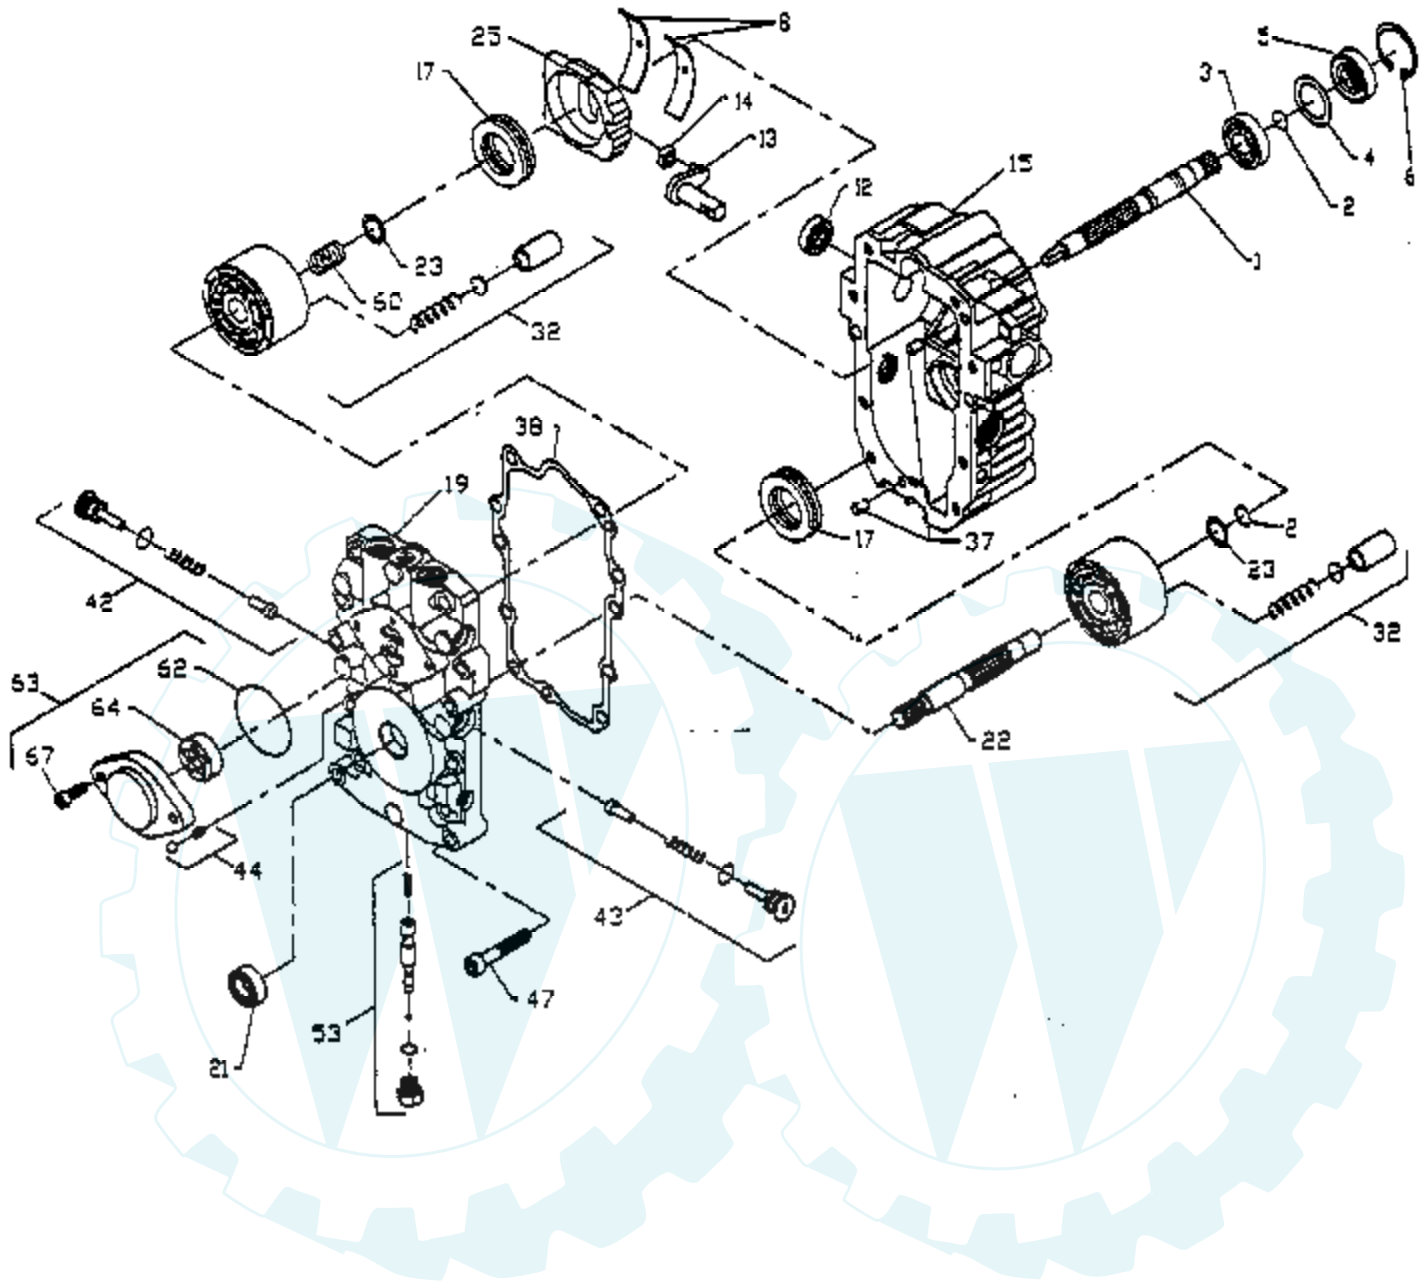

Ref #	Part Number	Qty	Description
1	532144569		Shaft, Pump
2	532122716		Ring, Retaining
3	532122745		Bearing, Ball
4	532122715		Spacer
5	532122700		Seal, Lip
6	532122699		Ring, Retaining
8	532122767		Bearing, Cradle
12	532122717		Seal, Lip
13	532122748		Arm, Trunnion
14	532122749		Guide, Slot
15	532144571		Housing Kit, Transmission
17	532122770		Bearing, Thrust, Ball
19	532144572		Center Section Kit
21	532122722		Seal, Lip
22	532144573		Shaft, Motor
23	532144574		Washer, Block Thrust
25	532127148		Swashplate, Variable
32	532144577		Block Assembly
37	532122786		Pin, Stainless, Headless
38	532122718		Gasket, Center Section
42	532144578		Check Valve Kit
43	532144578		Check Valve Kit
44	532144579		Charge Relief Kit
47	532122752		Screw, Socket Head, Cap
53	532127153		Bypass Valve Kit
60	532144580		Block Spring
62	532144581		O-Ring
63	532144582		Charge Pump Kit
64	532144583		Gerotor Assembly
67	532144584		Screw, Socket Head, Cap
	532144576		Pump Assembly, Complete