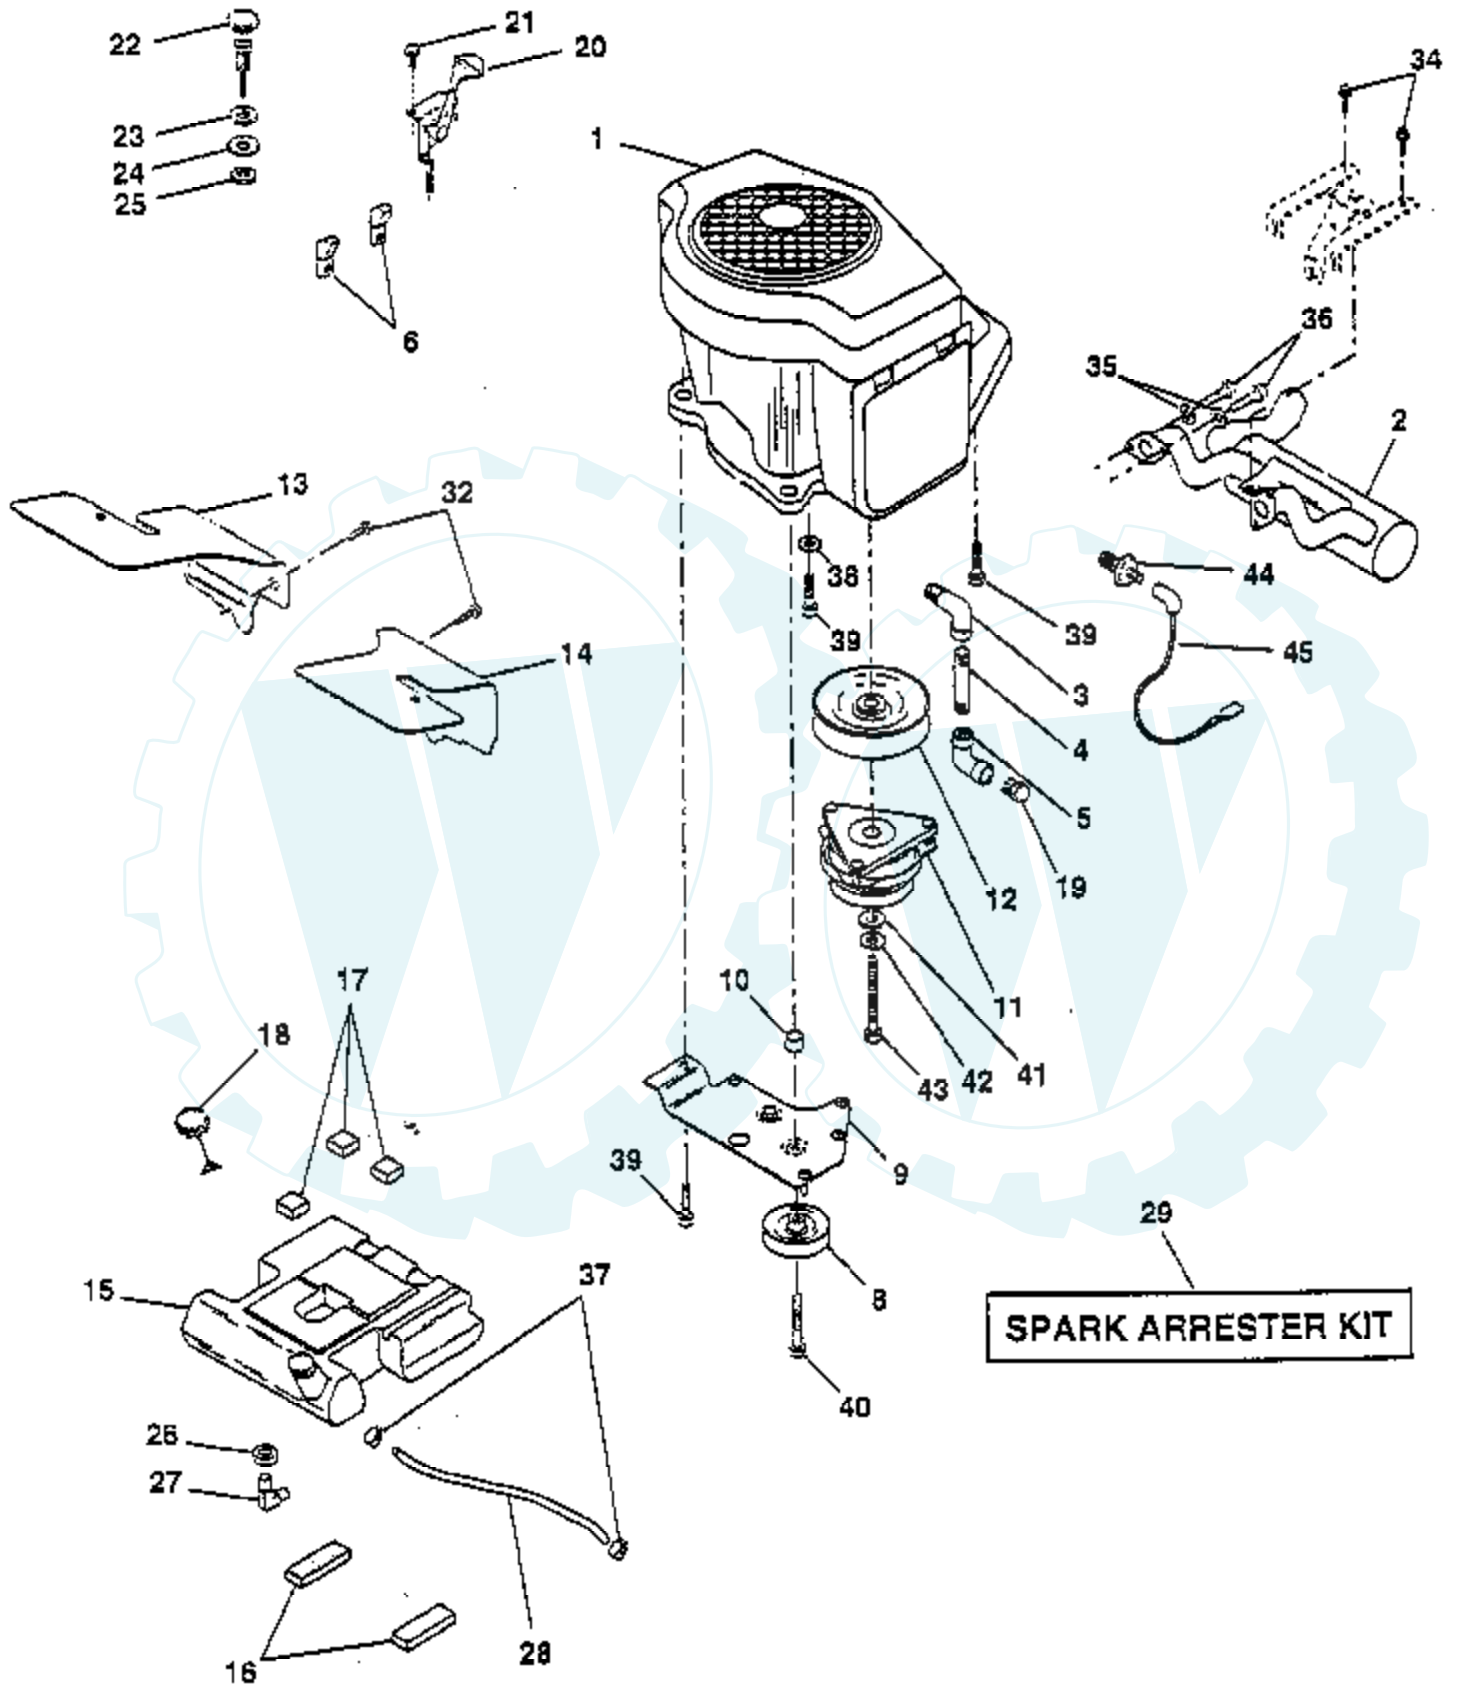

Ref #	Part Number	Qty	Description
2	532144110		Muffler Asm Kohler VGT (Inc. Key No. 34)
3	813240300		Elbow Street 3/8 NPT
4	813280328		Nipple Pipe 3/8NPT X 3 - 1/2
5	813200300		Elbow STD 90 Degree 3/8 - 18 NPT
6	532138129		Clamp Tube Double Engine
8	532121361		Pulley V-Idler
9	532138559		Stop Keeper Asm VGT
10	532105432		Bushing
11	532137140		Clutch Electric
12	532136907		Pulley Engine VGT Elect Clutch
13	532138486		Baffle Air LH Koh VGT
14	532138487		Baffle Air RH Koh VGT
15	532141069		Tank Fuel W/Sym Vented
16	532109227		Pad Spacer
17	532106082		Pad Spacer
18	532140527		Cap Asm Fuel W/Sym Vented
19	813290300		Plug Oil Drain (Order From Engine Manufacturer)
20	532142168		Control Throttle
21	817720410		Screw Hex Thd Cut 1/4 - 20 X 5/8
22	532138672		Control Choke
23	819131316		Washer 13/32 X 13/16 x 16 Ga
24	811050600		Washer Ext Tooth 3/8
25	873610600		Nut Fin Hex 3/8 - 24 UNF
26	532124952		Bushing
27	532139277		Stem Tank Fuel
28	532124703		Fuel Line
29	532132920		Spark Arrester Kit
32	817490508		Screw Thdrol 5/16 - 18 X 1/2
34	817720408		Screw Thd Cut 1.4 - 20 x 1/2
35	810040500		Washer Lock 5/16
36	874570512		Screw Hex 5/16 - 16 UNC X 3/4
37	532123487		Clamp Hose
38	811050600		Lockwasher Ext Tooth 3/8
39	817490624		Screw Thdrol 3/8 - 16 X 1 - 1/2 TT
40	817490652		Screw Thdrol 3/8 - 16 X 3 - 1/4
41	532126197		Washer 1-1/2 OD X 15/32 ID X .250
42	810040700		Washer Lock 7/16
43	871170768		Bolt Hex 7/16-20 X 4-1/4 Ga 5
44	532142320		Switch Oil Sentry Kohler
45	532142321		Wire Lead Sentry Kohler