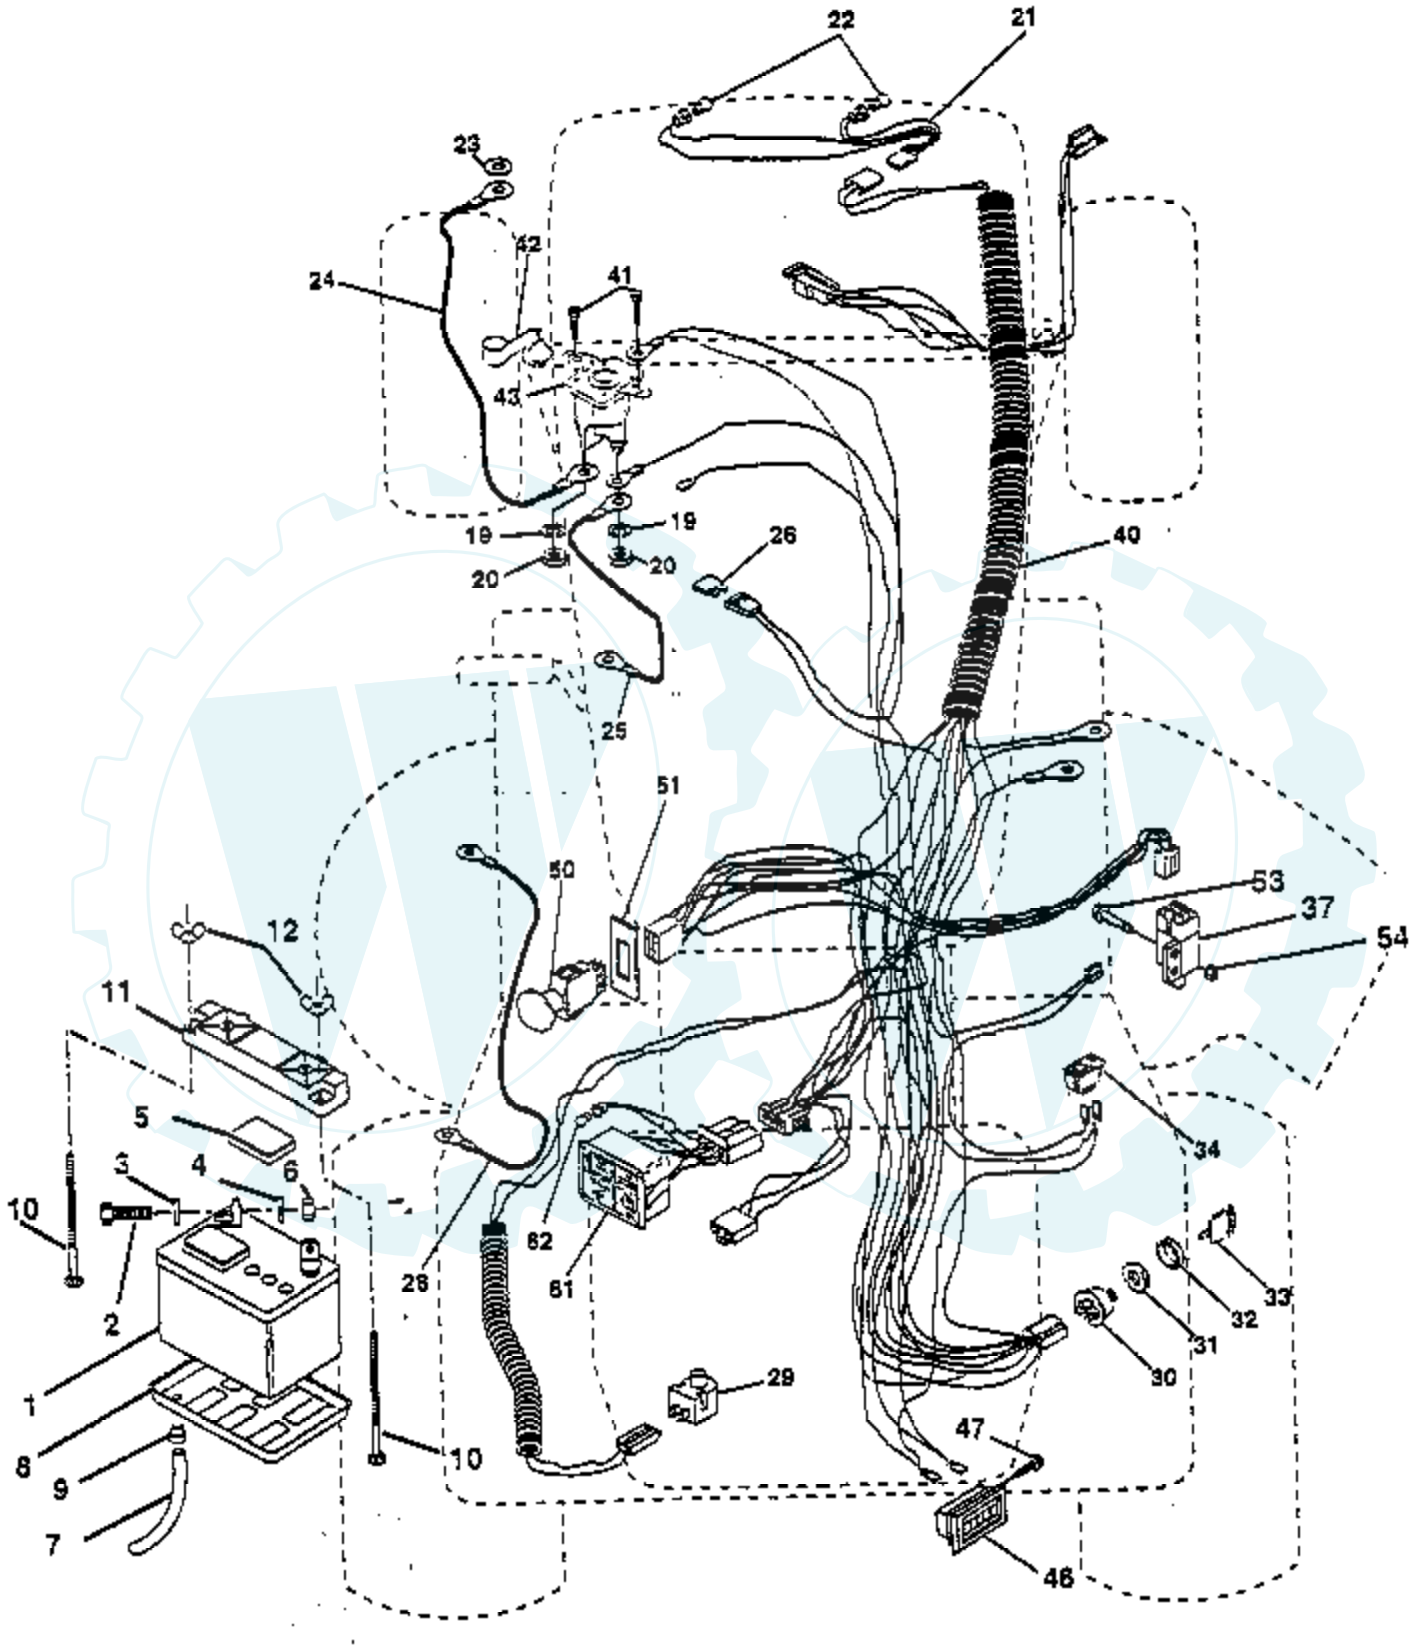

Ref #	Part Number	Qty	Description
1	532121537		Battery
2	874760412		Bolt Hex Head 1/4-20 x 3/4
3	810040400		Washer, Lock 1/4
4	819091016		Washer 9/32 x 5/8 x 16 Ga
5	532121264		Caps, Battery
6	873220400		Nut Fin Hex 1/4-20
7	532007697		Tube Plastic
8	532124886		Tray, Battery
9	532109596		Clamp, Hose
10	872240460		Bolt, Carriage 1/4-20 x 7-1/2
11	532102476		Guard Terminal
12	532123198		Nut, Wing 1/4-20
19	810090400		Washer, Lock 1/4
20	873350400		Nut, Jam Hex 1/4-20
21	532127441		Harness Socket Light
22	532004152		Bulb Light
23	811150400		Washer, Lock Int. Tooth 1/4
24	532124780		Cable, Starter
25	532124770		Cable, Battery
26	532108824		Fuse
28	532124773		Cable, Ground
29	532121305		Switch, Plunger
30	532140399		Switch, Ign
31	532140400		Nut, Ignition Switch
32	532141226		Cover Switch Key
33	532140401		Key
34	532110712		Switch, Light
37	532109553		Intlk Switch
40	532141910		Harness Ign.
41	817720408		Screw 1/4-20 x 1/2
42	532131563		Cover, Terminal Red
43	532138406		Solenoid
46	532110940		Meter Hour
47	817011008		Screw #10-24 x 1/2
50	532140404		Switch, PTO
51	532140405		Ring Retainer PTO
53	871031008		Screw Hex Washer Hd #10-32 x 1
54	873951000		Nut Keps #10-32
61	532138101		Light Pkg Asm
62	532110143		Bulb, Light Pkg.