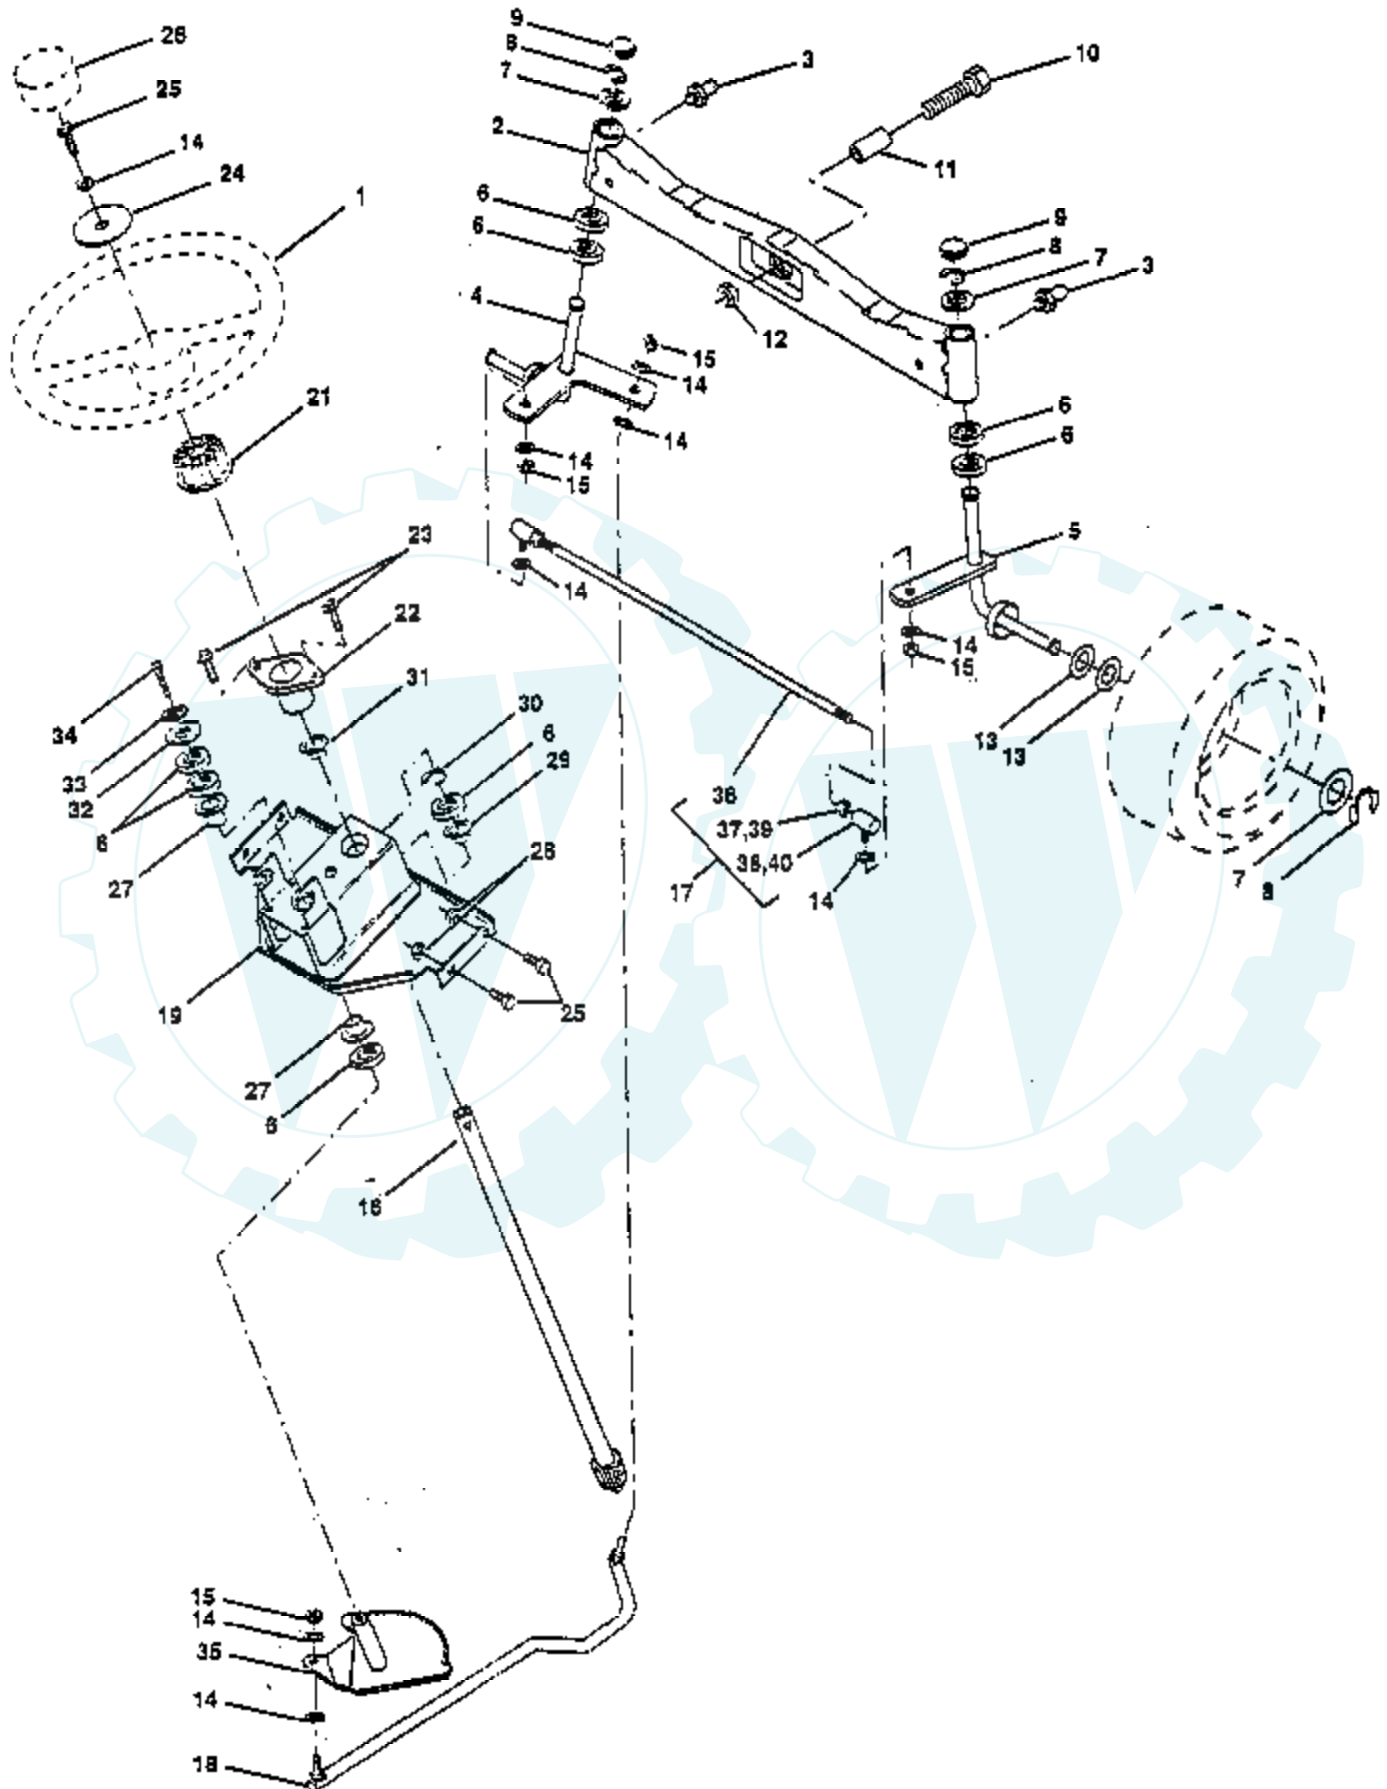

Ref #	Part Number	Qty	Description
1	532127440		Seat
2	532140551		Bracket, Pivot Seat
3	532140675		Strap, Fender
4	532127018		Bolt, Shoulder 5/16-18 X .62
5	532140407		Clip, Push In
6	873800600		Loicknut 3/8-16 Unc
7	532124181		Spring, Seat Cprsn
8	817490508		Screw, Thdrol 5/16-18 X 1/2
9	819131614		Washer 13/32 X 1 X 14 Ga.
10	532140552		Pan, Seat
12	532121246		Bracket, Mounting Switch
13	532121248		Bushing, Snap
14	872050411		Bolt, Carriage 1/4-20 X 1-3/8
15	532121249		Spacer, Split
16	532123740		Spring, Cprsn
17	532123976		Nut, Lock 1/4 Lge Flg Gr.5
18	819171912		Washer 17/32 X 1-3/16 X 12 Ga.
19	532120068		Knob, Seat 1/2-13 Unc
20	532124238		Cap, Spring Seat
21	532139888		Bolt, Shoulder 5/16-18 Unc
22	873680500		Nut, Crownlock 5/16-18 Unc