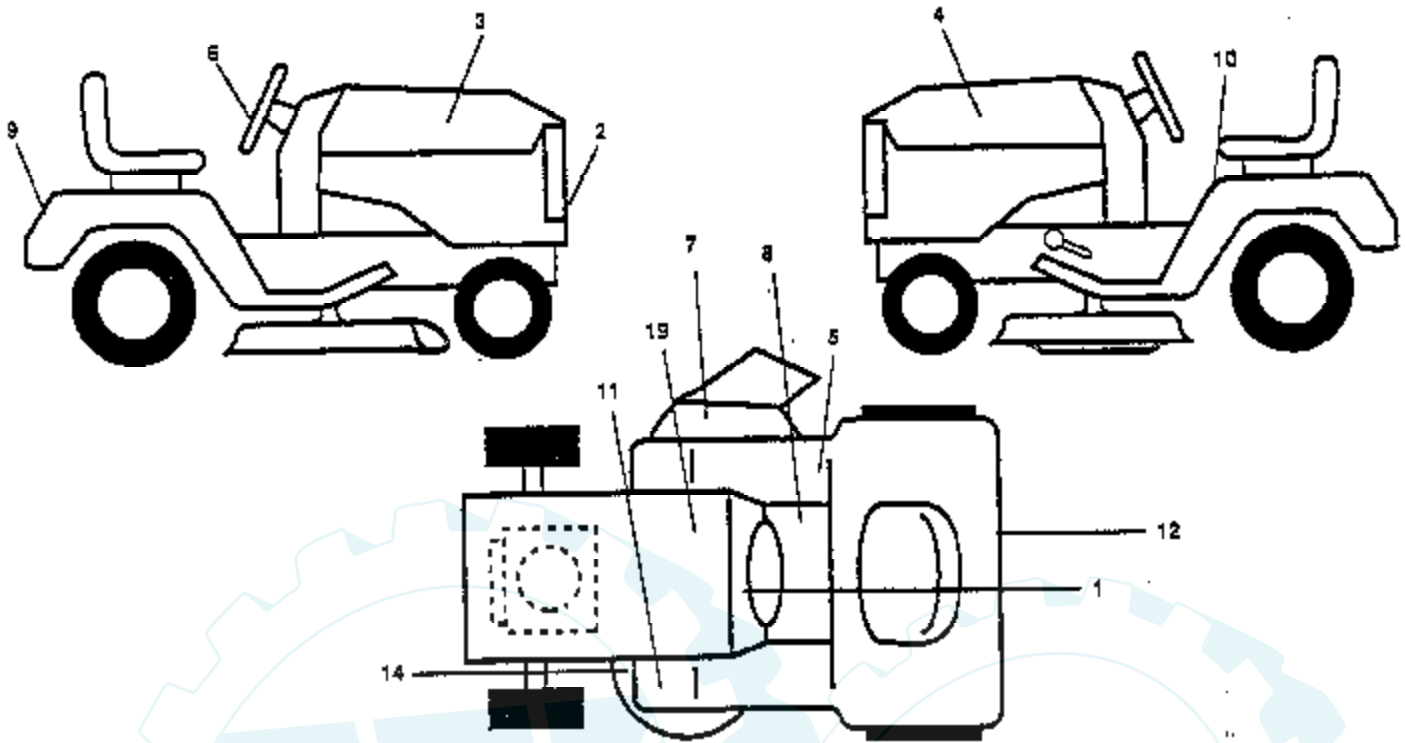

Ref #	Part Number	Qty	Description
1	532138956		Decal, Operating Instruction
2	532127630		Decal, Grille
3	532142788		Decal, Hood, RH
4	532142789		Decal, Hood, LH
5	532142337		Decal, Insert Strg Whl
6	532137963		Decal, Scl Cold Start Hyd
7	532137259		Decal, Warning Multi-Language
8	532140837		Decal, Brake Parking Saddle
9	532133900		Decal, Fender
10	532133795		Decal, Caution
11	532101892		Decal, Clutch/Brake
12	532142342		Decal, D-Bar Ctrl. Mvt Hyd YT/GT
14	532139346		Decal, V-Belt Schematic
19	532121549		Decal, Battery
	532138311		Decal, Handle Lft Height Adjust (Lift Handle)
	532143868		Manual, Owner's (English)
	532143869		Manual, Owner's (French)
	00SH10		Sleeve Hitch
	00TS20		8HP Tiller
	00TR72		48" Dozer Blade
	00SB80		42" Snow Thrower
	00TR01		Grader Blade
	TA2151		AG Tires (Pair)