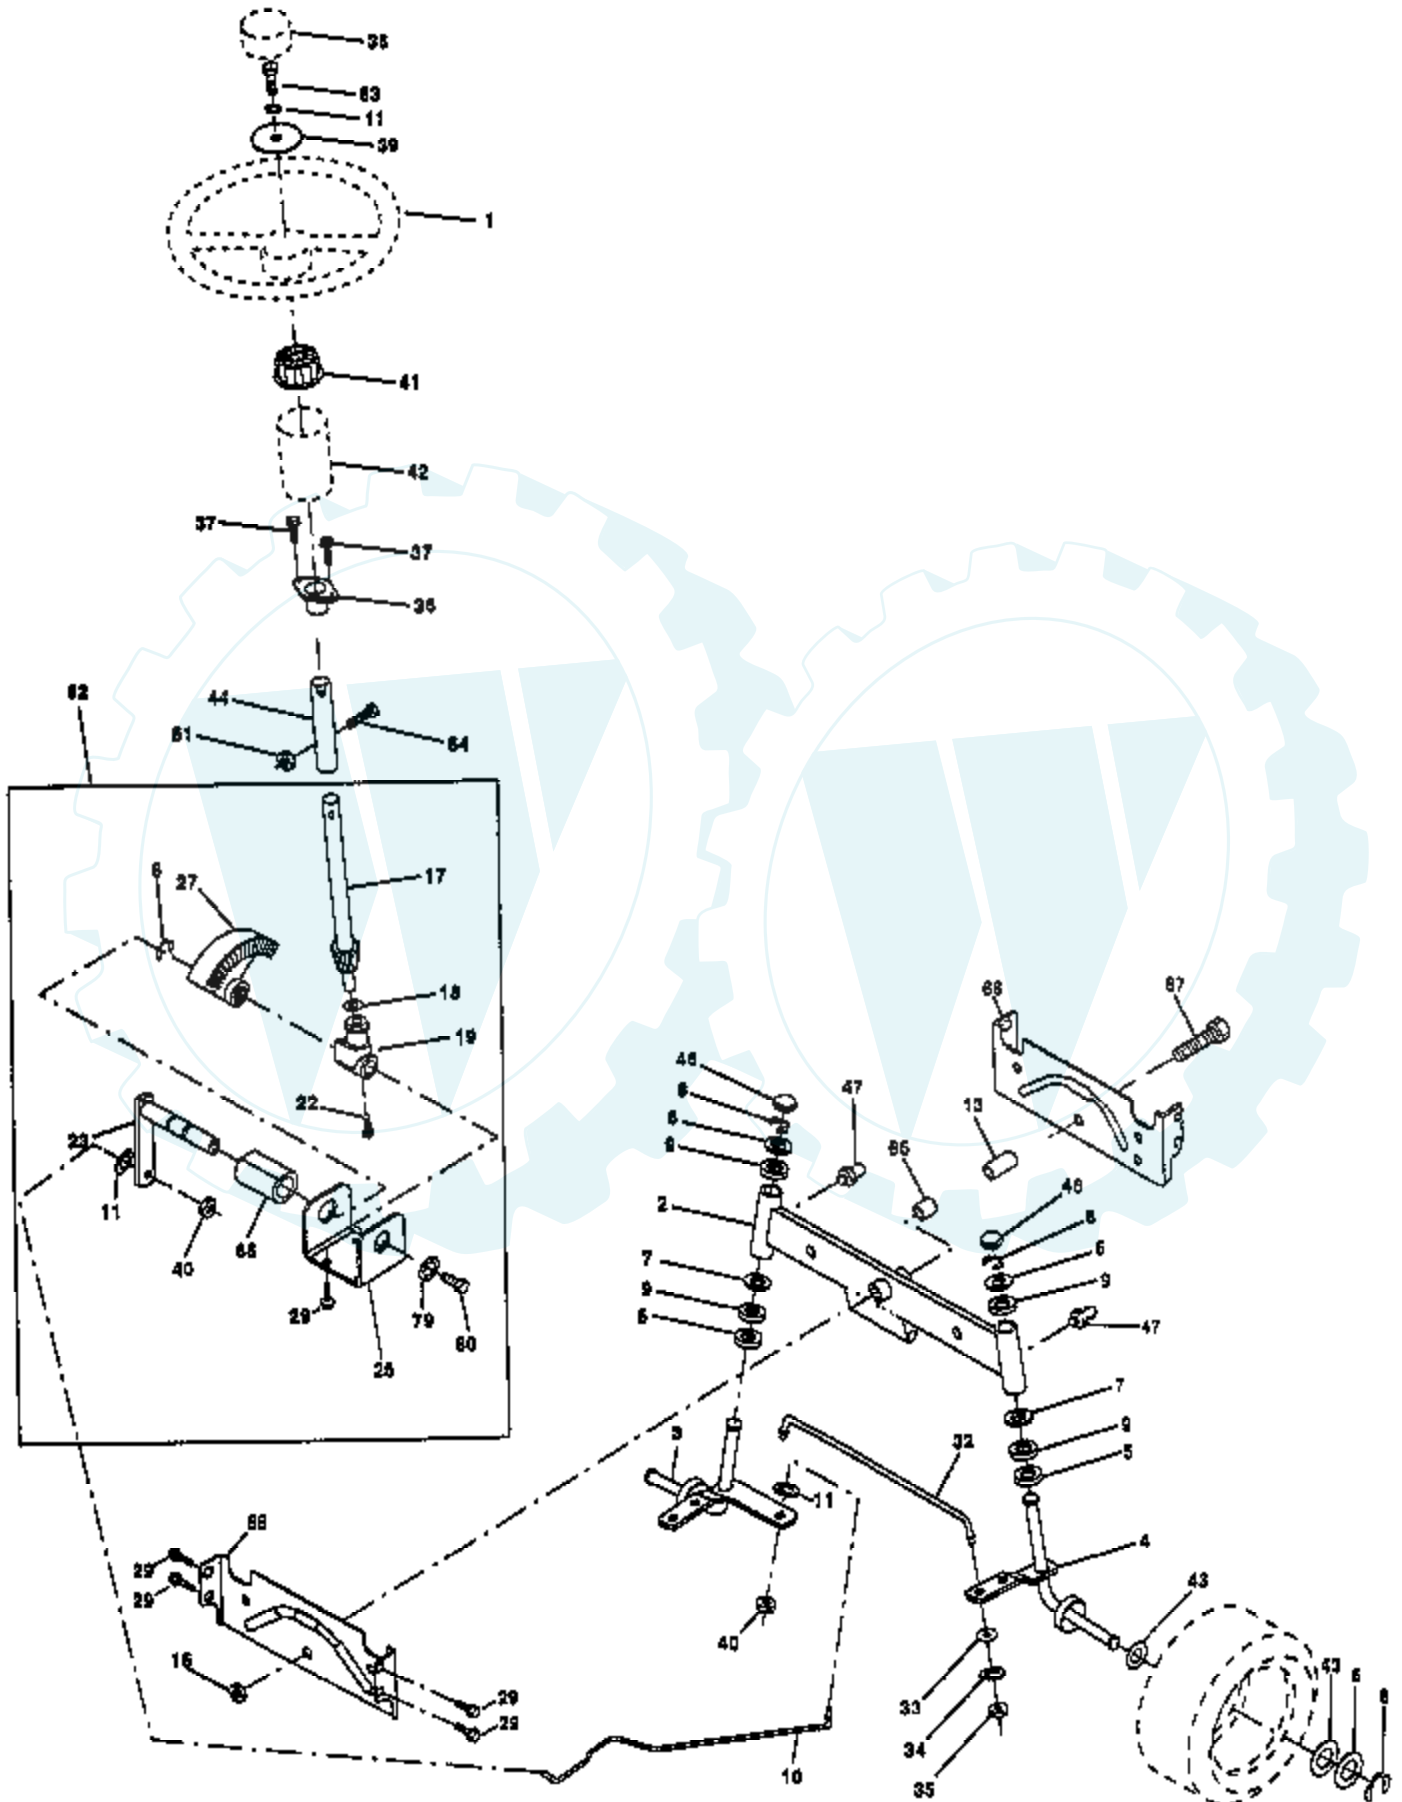

Ref #	Part Number	Qty	Description
1	121472X		Wheel Steering
2	154427		Axle Asm Stmp Dropped STLT
3	156483		Spindle Asm LH
4	157473		Spindle Asm RH
5	6266H		Bearing Race Thrust Harden
6	121748X		Washer 25/32 X 1-5/8 X 16 Ga
7	19272016		Washer 27/32 X 1-1/4 X 16 Ga
8	12000029		Ring Klip #t5304-75
9	3366R		Bearing Col Strg Blk
10	156438		Link Drag Extended Stamped
11	10040600		Washer Lock Hvy Hlcl Spr 3/8
13	154779		Bearing Axle STLT/GT
15	73901000		Nut Lock Flange 5/8-11 Unc
17	156546		Shaft Asm Strg
18	57079		Washer Thrust 515x 750x 033
19	160395		Support Shaft
22	165857		Screw Hex Wsh Hd Torx
23	165851		Shaft Asm Pittman
25	154406		Bracket Steering
27	136874		Gear Sector
29	17490612		Screw Thdrol 3/8-16x3/4 Ty-tt
32	139929		Rod Tie Ball J Adj VGT
33	19111216		Washer 11/32 x 3/4 x 16 Ga.
34	10040500		Washer Lock Hvy Hlcl Spr 5/16
35	73810500		Locknut 5/16-24 Unf 3847
36	155099		Bushing Strg
37	152927		Screw
38	126805X		Insert Cap Strg Wh Au
39	19133808		Washer 13/32 X 2-3/8 X 8 Ga
40	7810H		Lock nut
41	100711L		Adaptor Wheel Strg
42	145054		Boot Steering Dash
43	121749X		Washer 25/32 X 1 1/4 X 16 Ga
44	153720		Extension Steering Shaft LR/LT
46	121232X		Cap Spindle Fr Top Blk
47	6855M		Fitting Grease
51	73800500		Nut Lock Hex w/ins 5/16-18
54	74780520		Bolt Fin Hex 5/16-18 Unc x 1-1/4
62	167902		Kit, Steering Assembly Svc
63	74780616		Bolt Fin Hex 3/8-16unc x 1 Gr. 5
65	154780		Spacer Axle
66	154404		Bearing Arm Pittman
67	74781044		Bolt, Fin Hex 5/8-11 UNC x 2-3/4
68	154429		Axle, Brace
79	19132012		Washer 13/32 x 1-1/4 x 12 Ga.
80	74950612		Bolt Hex Nylon 3/8-16 x 3/4