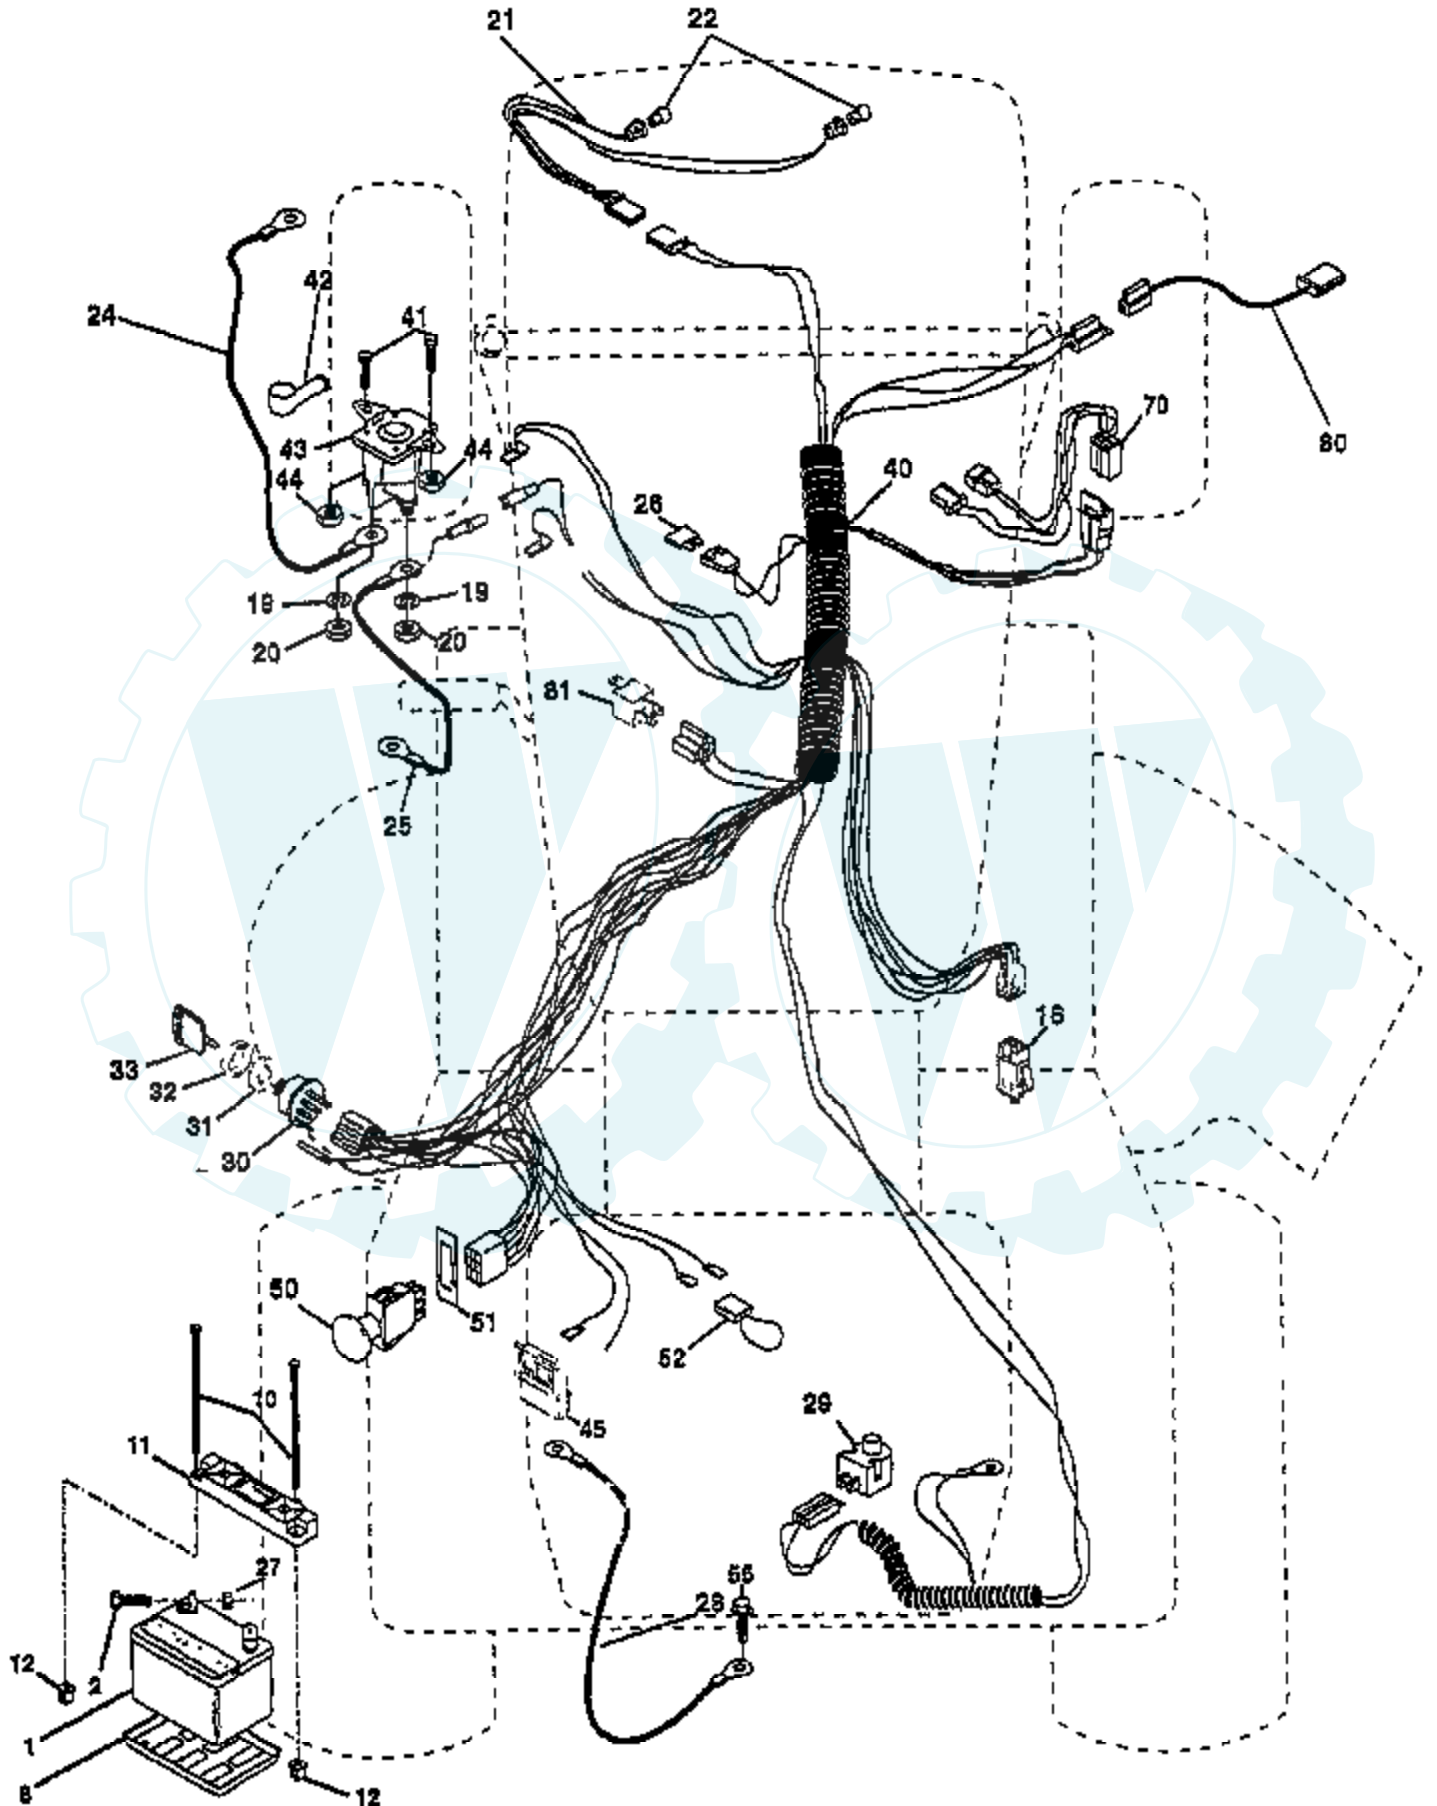

Ref #	Part Number	Qty	Description
1	144927		Battery 12 Volt 35 AMP
2	74760412		Bolt Hex Hd 1/4-20 UNC X 3/4
8	7603J		Tray, Battery
10	145211		Bolt, BTR FRT 1/4-20 x 7.5
11	150109		Hold Down Battery, Front
12	145769		Nut, Push, Nylon
16	153664		Switch Interlock Push-In
19	10090400		Washer Lock 1/4
20	73350400		Nut Jam Hex 1/4-20 UNC
21	166181		Harness Asm Light W/4152j
22	4152J		Bulb Light #1156
24	4799J		Cable Battery 6 Ga 11" red
25	146147		Cable Batterywire
26	166180		Fuse 15 AMP
27	73510400		Nut Keps Hex 1/4-20 Unc
28	145491		Cable Ground
29	160784		Switch Plunger Normal OP Olive
30	140301		Switch Ign 4 pos w/lights
31	124211X		Nut Ignition
32	141226		Cover Sw Ignition
33	122147X		Key Ign Molded Indak
40	166150		Harness Ign.
41	71110408		Bolt Blk Fin Hex 1/4 - 20 x 1/2
42	131563		Cover Terminal Red
43	145673		Solenoid
44	73640400		Nut Keps Hex 1/4-20 UNC
45	122822X		Ammeter Rectangular
50	154959		Switch, PTO 3PDT Black Delta 96
51	140405		Ring Retainer PTO
52	141940		Protection Wire Loop
55	17490508		Screw Thdrol 5/16-18 x 1/2
70	166668		Harness, Eng.
80	146685		Harness, Clutch EVX
81	109748X		Relay Asm