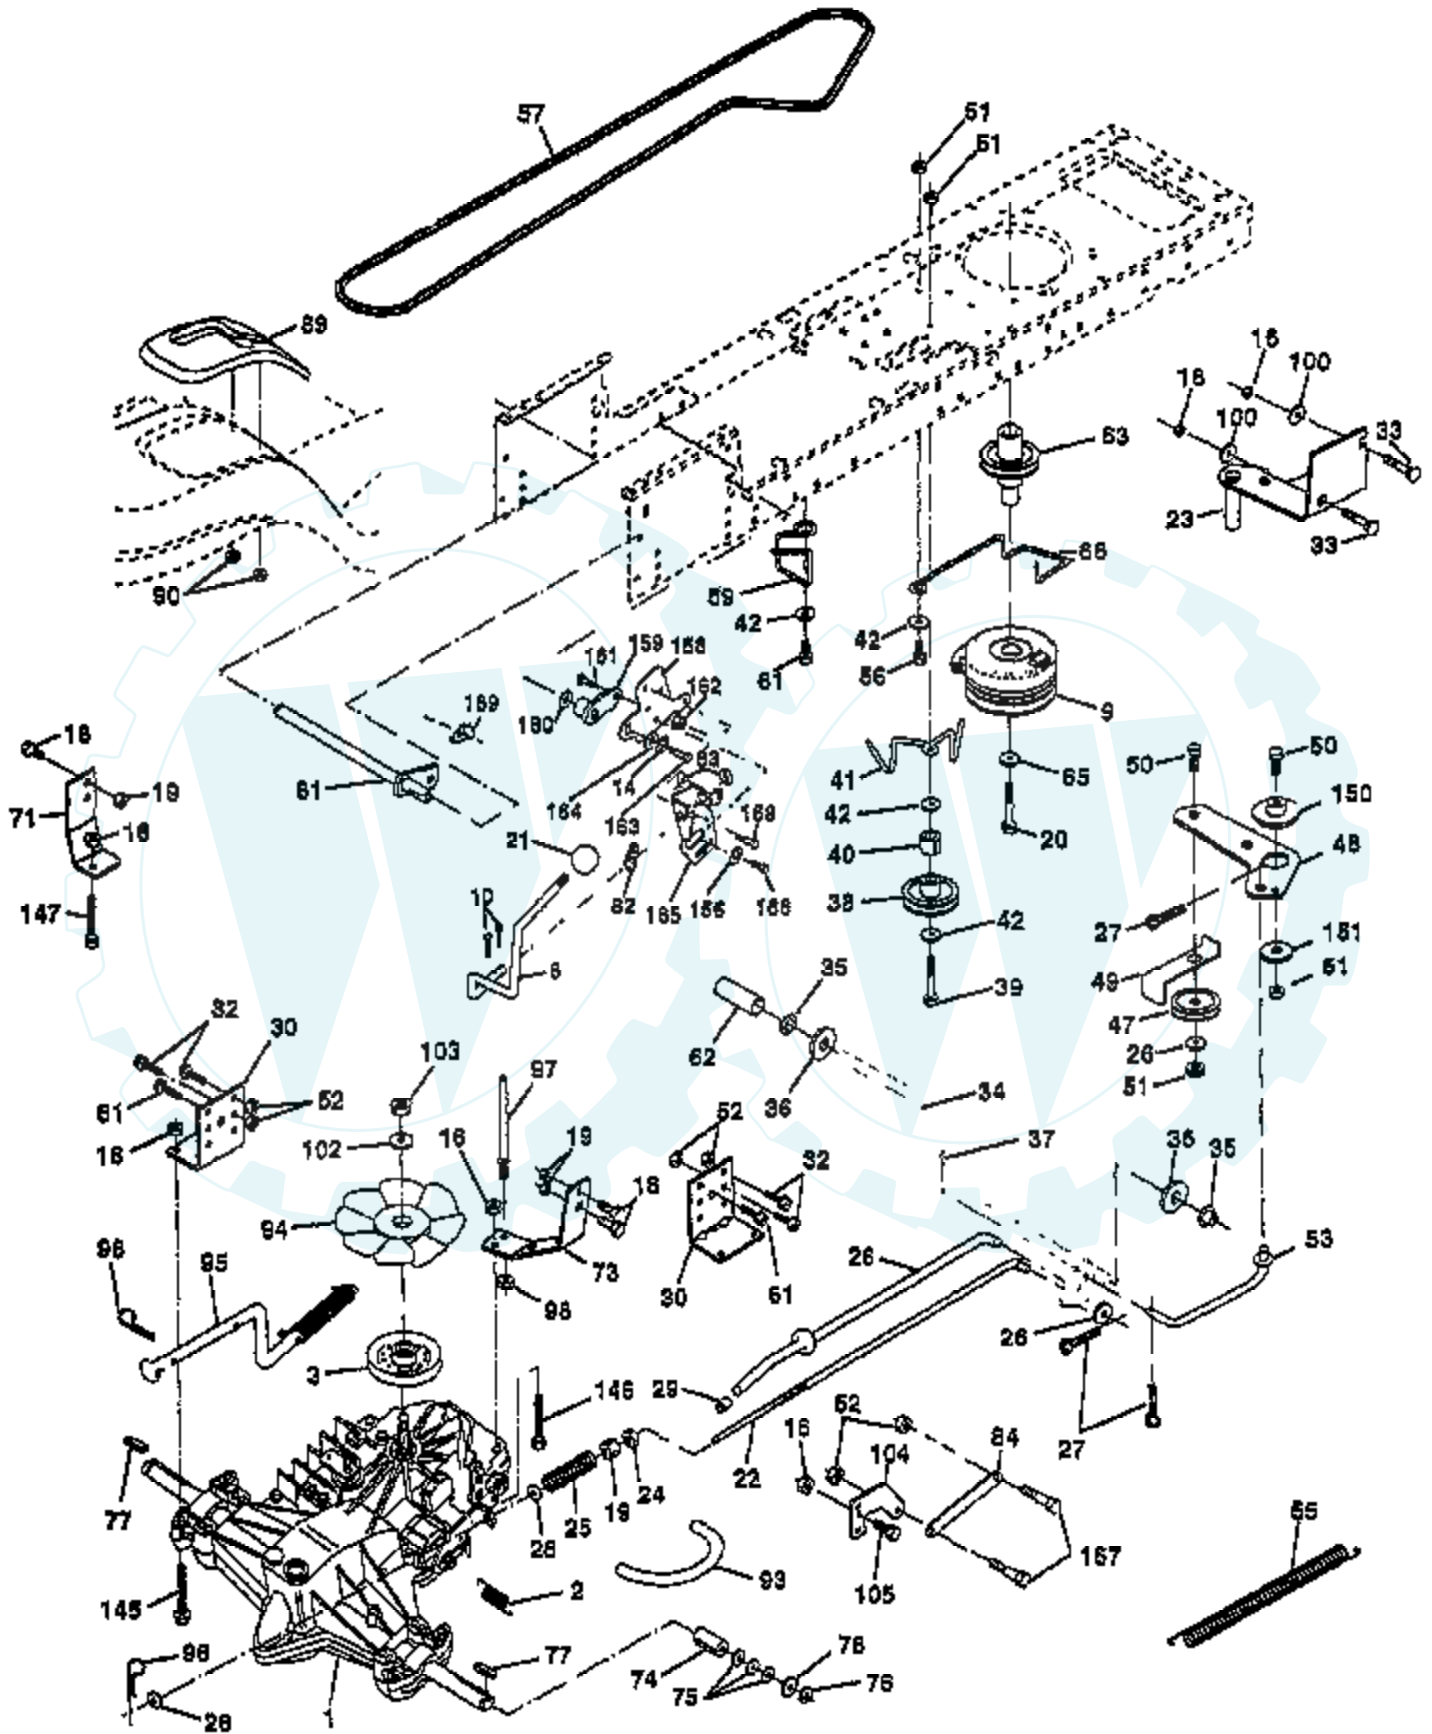

Ref #	Part Number	Qty	Description
1			Transaxle (See Breakdown); Hydro Gear Model 319-0650
2	142431		Spring, Return, Brake
3	143995		Pulley, Hydro 0650 LT/CRD
8	165866		Rod Shift
9	160889		Clutch Electric
10	76020416		Pin Cotter 1/8 x 1 CAD
14	10040400		Washer Lock Hvy. Helical
16	73800500		Nut Lock Hex W/Ins 5/16-18 Unc P
18	74780616		Bolt Fin Hex 3/8-16 Unc x 1 Gr. 5
19	73800600		Nut Lock Hex W/Wsh 3/8-16 Unc
20	150280		Bolt Hex 7/16-20 x 4-1/4 Ga. 5
21	121274X		Knob, Deluxe 1/2-13
22	145627		Rod, Brake Hydro
23	154978		Bracket Asm Mtg Cl
24	73350600		Nut
25	106888X		Spring, Brake Rod
26	19131316		Washer
27	76020412		Pin Cotter 1/8 x 3/4 CAD.
28	145204		Rod, Parking Brake
29	71673		Cap, Parking Brake
30	130807		Bracket, Transaxle
32	74760512		Bolt Hex Hd 5/16-18 Unc x 3/4
33	72140506		Bolt 5/16-18 x 3/4
34	155071		Shaft, Foot Pedal
35	120183X		Bearing, Nylon
36	19211616		Washer
37	1572H		Pin, Roll
38	131494		Pulley, Idler, Flat
39	74760644		Bolt
40	4470J		Spacer, Split
41	165838		Keeper, Belt Retainer
42	19131312		Washer 13/32 x 13/16 x 12 Gauge
47	127783		Pulley, idler, V-Groove
48	154407		Bellcrank Clutch Grnd Drv STL
49	123205X		Retainer, Belt
50	74760624		Bolt
51	73680600		Nut Crownlock 3/8-16 UNC
52	73680500		Nut Crownlock 5/16-18 UNC
53	105710X		Link, Clutch
55	105709X		Spring, Return, Clutch
56	74760620		Bolt Fin Hex 3/8-16 UNC x 1-1/4
57	140294		V-Belt, Ground Drive
59	140312		Keeper, Center Span
61	17490612		Screw Thdrol. 3/8-16 x 3/4 Ty. TT
62	8883R		Cover, Pedal
63	140186		Pulley, Engine
64	71170764		Bolt, Hex
65	10040700		Washer
66	154778		Keeper Belt Engine
71	140158		Strap Torque Lh Hydro
73	156347		Strap Torque Rh Hydro
74	121199X		Spacer, Split
75	121749X		Washer 25/32 x 1-1/4 x 16 Gauge
76	12000001		E-Ring
77	123583X		Key, Square
78	121748X		Washer 25/32 x 1-5/8 x 16 Gauge
81	165591		Shaft Asm. Cross
82	165711		Spring Torsion