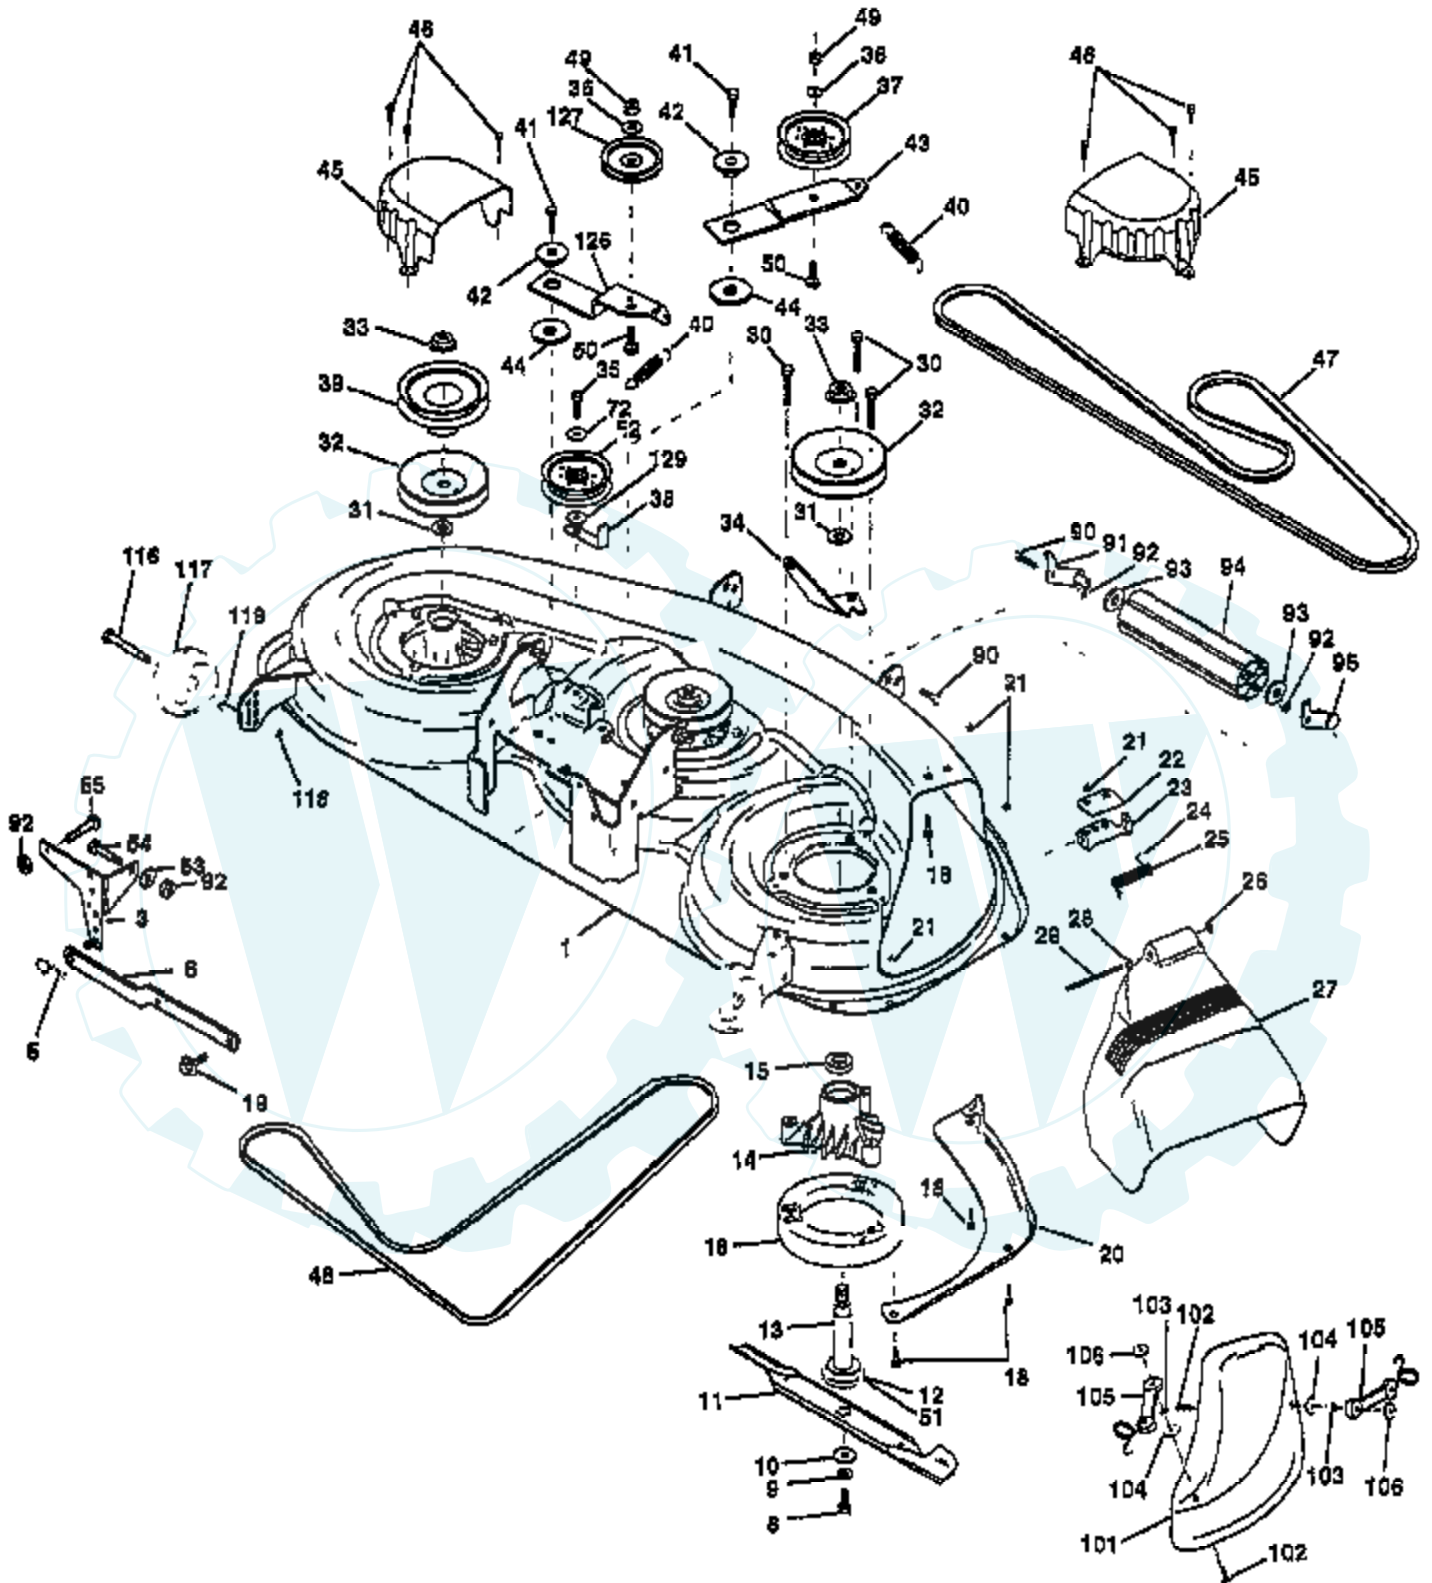

WIRING INSULATED CLIPS
NOTE: IF WIRING INSULATED CLIPS WERE REMOVED FOR SERVICING OF UNIT, THEY SHOULD BE REPLACED TO PROPERLY SECURE YOUR WIRING.

IGNITION SWITCH

POSITION	CIRCUIT	"MAKE"
OFF	G + M + L	NONE
RUN/LIGHT	B + L	A + Y
RUN	B + L	NONE
START	B + L + S	NONE

PTO SWITCH

POSITION	CIRCUIT
OFF	C + G, B + H
ON	G + F, B + E, A + D

NON-REMOVABLE CONNECTIONS REMOVABLE CONNECTIONS

Ref #	Part Number	Qty	Description
1	148875		Control Th/Flag 180 LH 36"
2	17720410		Screw Hex Thd Cut 1/4-20x5/8 T
3			Engine, B&S Intek II Order parts from engine manufacturer
4	149723		Muffler Asm Twin Lo-Tone
5	159955		Pipe Exhaust LH Intek
6	160589		Pipe Exhaust RH Intek
8	150176		Bolt 5/16-18 UNC x 3/4 w/Sems
10	162797		Shield Browning Intek II
11	10040500		Washer Lock 5/16
12	71070512		Screw Hex Hd Cap 5/16-18 x 3/4
13	165391		Muffler Gasket
14	13280336		Nipple Pipe 3/8 Npt X 4-1/2"
15	13200300		Elbow Std 90 Degree 3/8-18 Npt
16	11050600		Washer Lock Ext Tooth 3/8
17	17490624		Screw Thdrol 3/8-16 x 1-1/2
23	159880		Shield Heat
25	145996		Choke Control 37"
26	73920600		Nut, Keps 3/8-24 UNF
29	137180		Kit Spark Arrestor (Flat Scrn)
31	157103		Tank Fuel 3 50 STLT w/o Sensor
32	140527		Cap Asm Fuel W/sym Vented
33	123487X		Clamp Hose Black
34	106082X		Pad, Spacer
35	17490512		Screw
37	8543R		Line Fuel
38			Plug Oil Drain (Order From Engine Manufacturer)
39	109227X		Pad, Idler
62			UNKNOWN
72			UNKNOWN
81	128861		Nut Flange 1/4-20 Starter Nut
101	M73030800		Nut, Flange M8-1.25