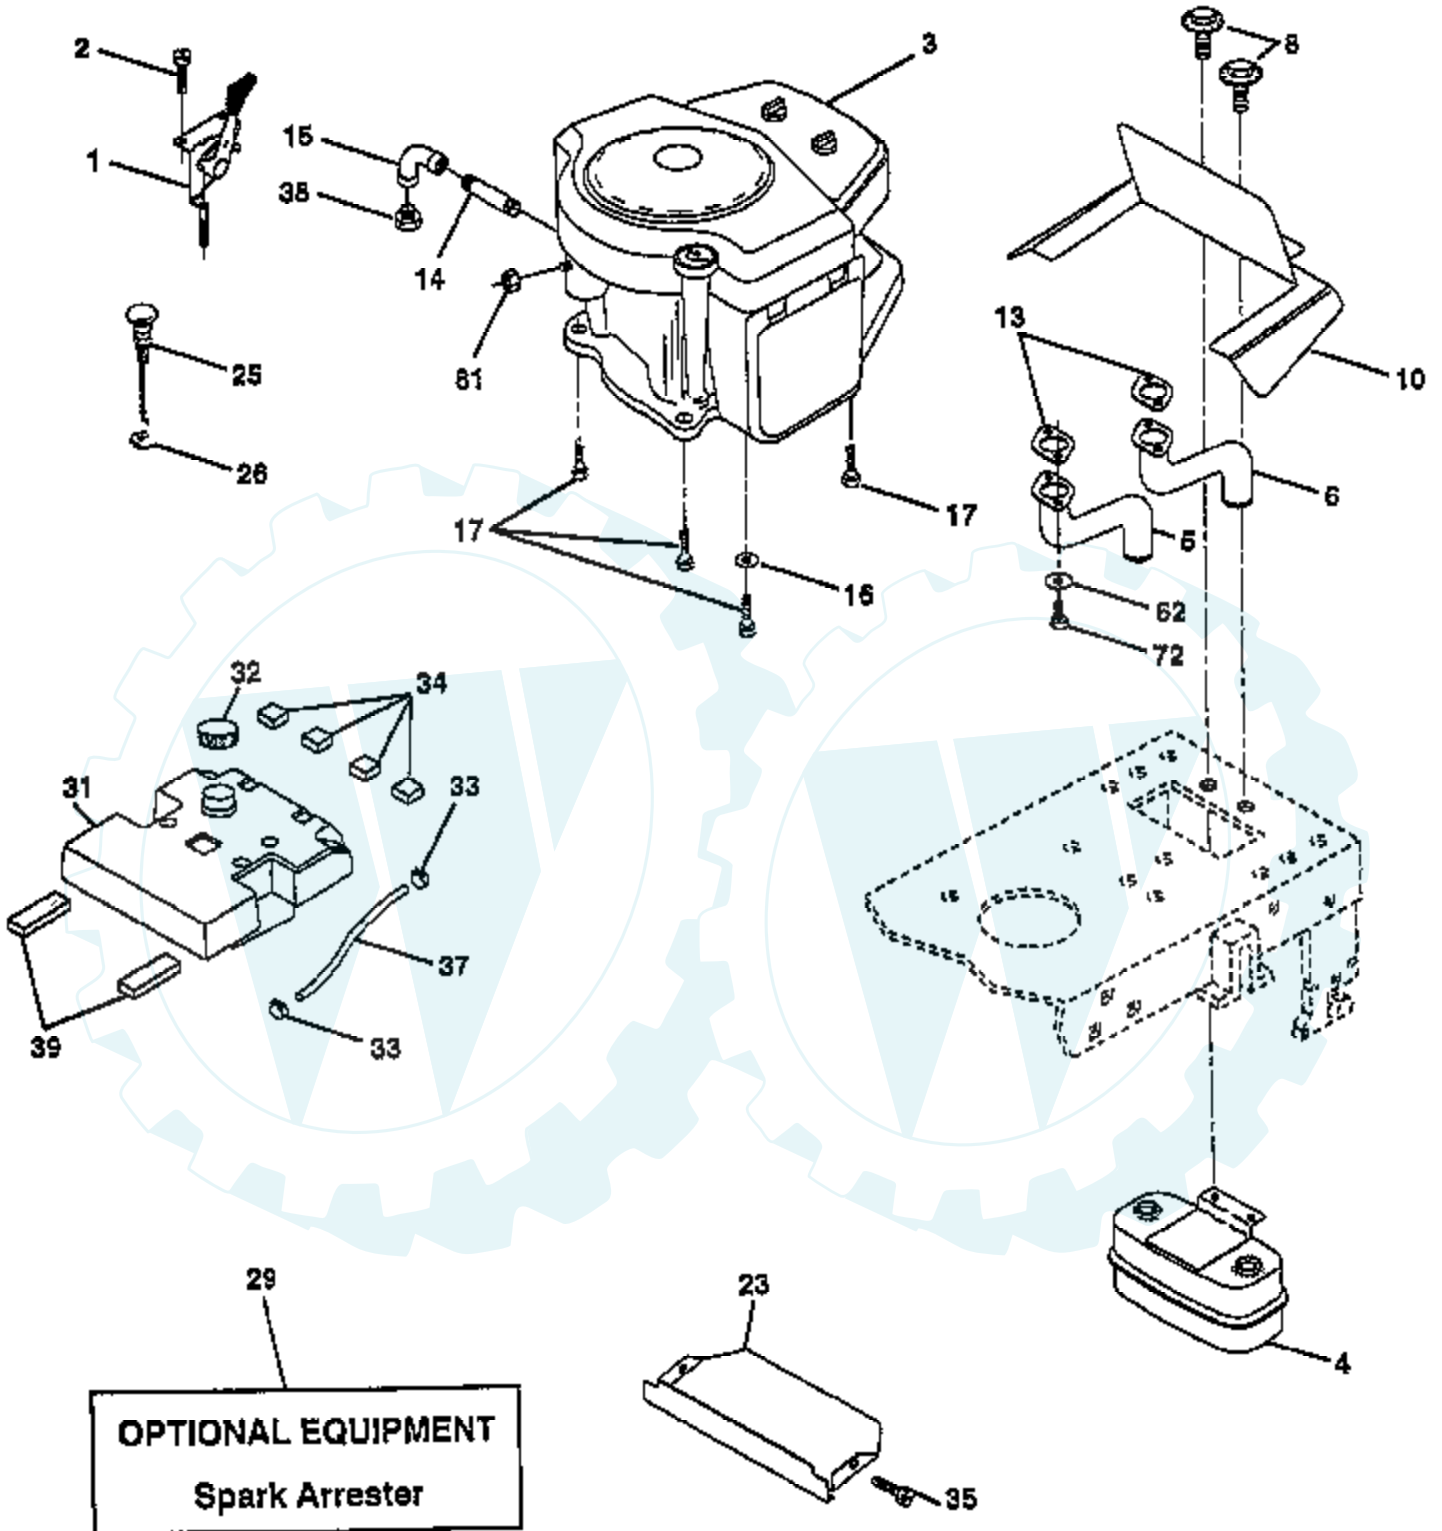

WIRING INSULATED CLIPS
NOTE: IF WIRING INSULATED CLIPS WERE REMOVED FOR SERVICING OF UNIT, THEY SHOULD BE REPLACED TO PROPERLY SECURE YOUR WIRING.

IGNITION SWITCH

POSITION	CIRCUIT	"MAKE"
OFF	G + M + L	NONE
RUN/LIGHT	B + L	A + Y
RUN	B + L	NONE
START	B + L + S	NONE

PTO SWITCH

POSITION	CIRCUIT
OFF	C + G, B + H
ON	G + F, B + E, A + D

NON-REMOVABLE CONNECTIONS REMOVABLE CONNECTIONS

Ref #	Part Number	Qty	Description
1	148875		Control Th/Flag 180 LH 36"
2	17720410		Screw Hex Thd Cut 1/4-20x5/8 T
3			Engine, B&S Intek II Order parts from engine manufacturer
4	149723		Muffler Asm Twin Lo-Tone
5	159955		Pipe Exhaust LH Intek
6	160589		Pipe Exhaust RH Intek
8	150176		Bolt 5/16-18 UNC x 3/4 w/Sems
10	162797		Shield Browning Intek II
11	10040500		Washer Lock 5/16
12	71070512		Screw Hex Hd Cap 5/16-18 x 3/4
13	165391		Muffler Gasket
14	13280336		Nipple Pipe 3/8 Npt X 4-1/2"
15	13200300		Elbow Std 90 Degree 3/8-18 Npt
16	11050600		Washer Lock Ext Tooth 3/8
17	17490624		Screw Thdrol 3/8-16 x 1-1/2
23	159880		Shield Heat
25	145996		Choke Control 37"
26	73920600		Nut, Keps 3/8-24 UNF
29	137180		Kit Spark Arrestor (Flat Scrn)
31	157103		Tank Fuel 3 50 STLT w/o Sensor
32	140527		Cap Asm Fuel W/sym Vented
33	123487X		Clamp Hose Black
34	106082X		Pad, Spacer
35	17490512		Screw
37	8543R		Line Fuel
38			Plug Oil Drain (Order From Engine Manufacturer)
39	109227X		Pad, Idler
62			UNKNOWN
72			UNKNOWN
81	128861		Nut Flange 1/4-20 Starter Nut
101	M73030800		Nut, Flange M8-1.25