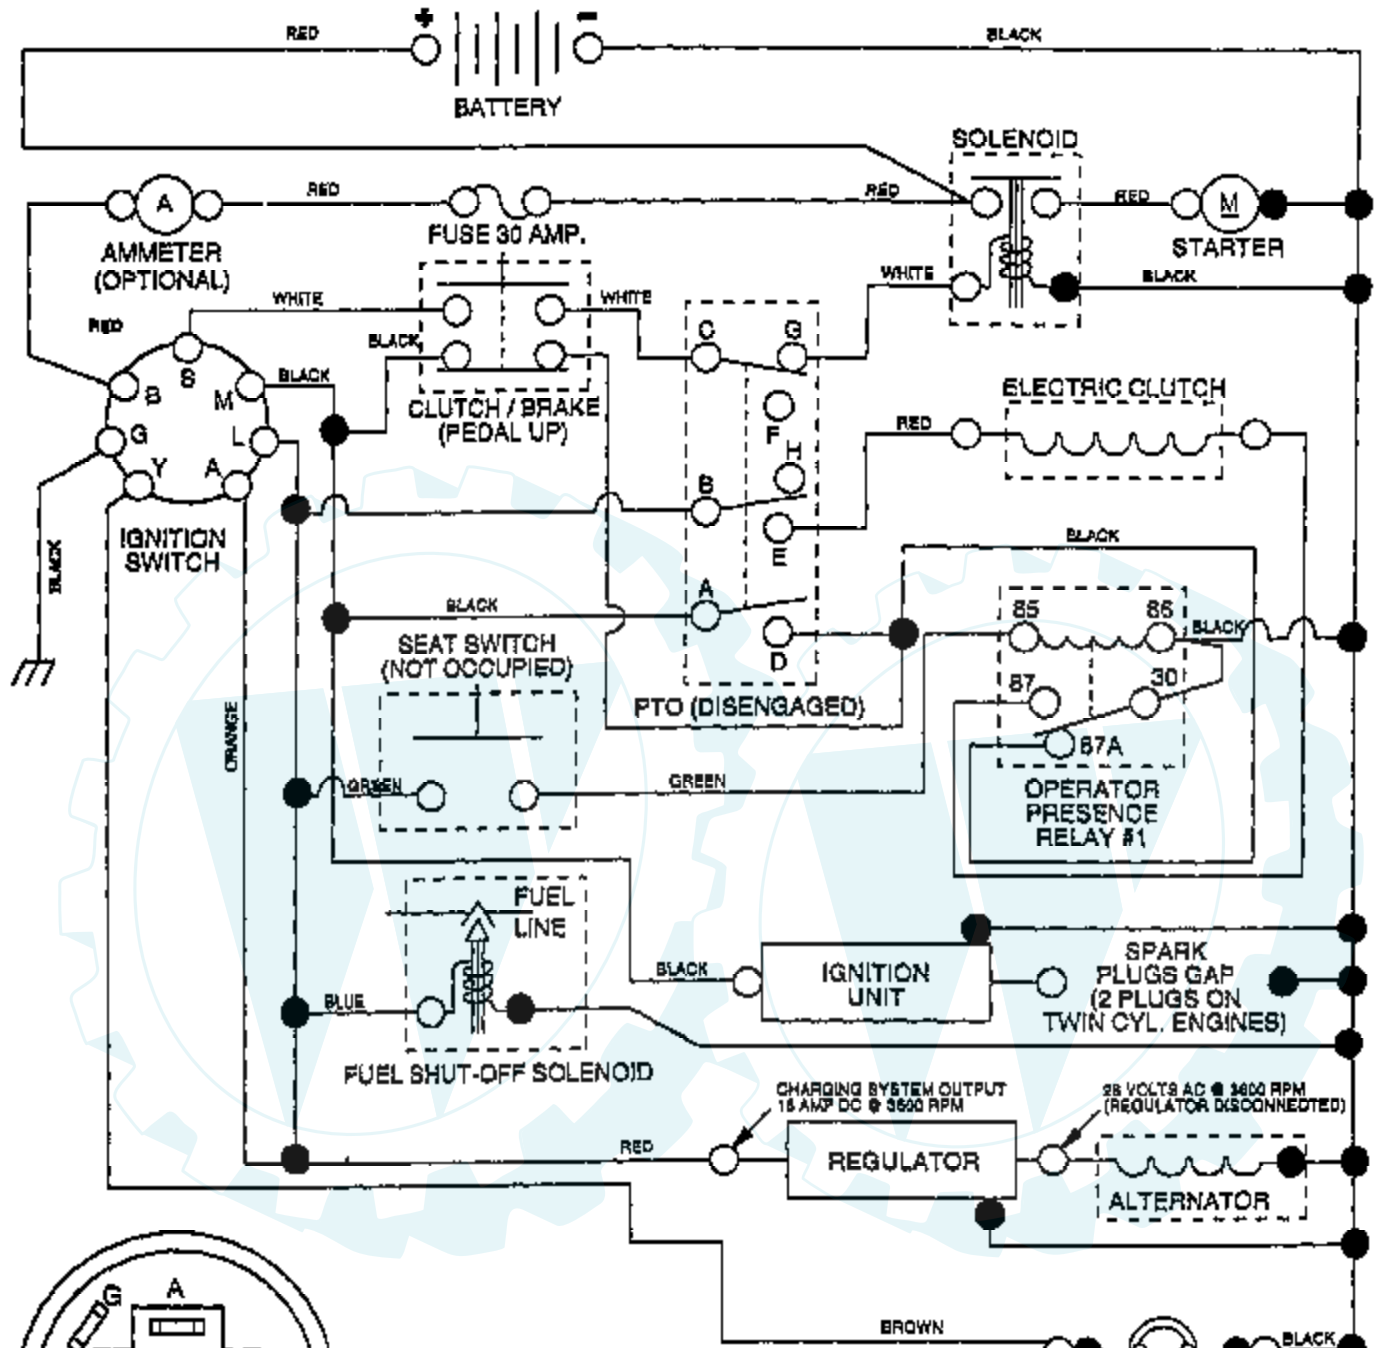

WIRING INSULATED CLIPS
NOTE: IF WIRING INSULATED CLIPS WERE REMOVED FOR SERVICING OF UNIT, THEY SHOULD BE REPLACED TO PROPERLY SECURE YOUR WIRING.

IGNITION SWITCH

POSITION	CIRCUIT	"MAKE"
OFF	G + M + L	NONE
RUN/LIGHT	B + L	A + Y
RUN	B + L	NONE
START	B + L + S	NONE

PTO SWITCH

POSITION	CIRCUIT
OFF	C + G, B + H
ON	G + F, B + E, A + D

NON-REMOVABLE CONNECTIONS   REMOVABLE CONNECTIONS