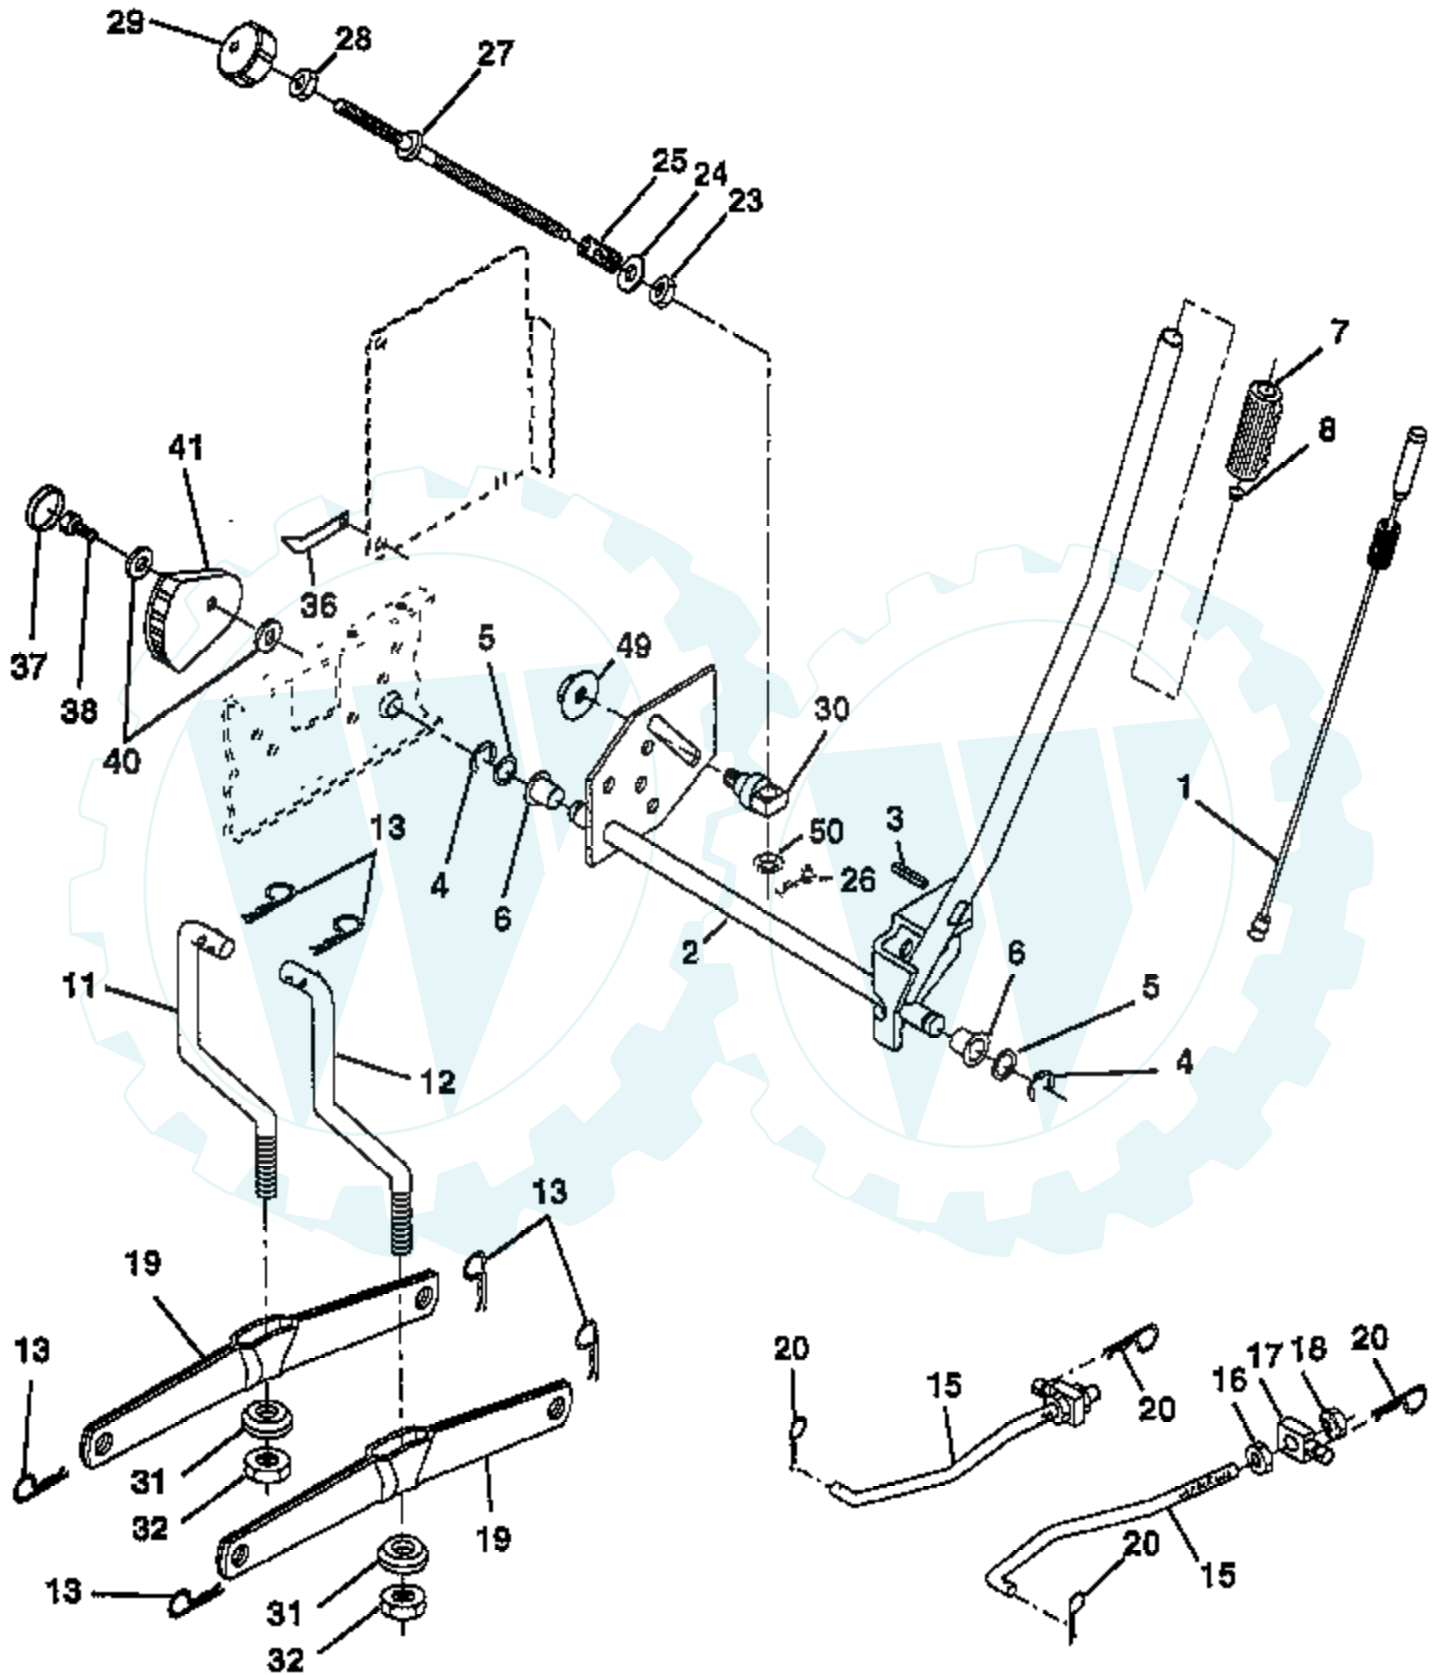

Ref #	Part Number	Qty	Description
1	159460		Wire Asm Inner/Sprg W/plunger LT
2	159471		Shaft Asm Lift RH w/Inf
3	105767X		Pin Groove 1 500 Zinc
4	12000002		E Ring #5133-62
5	19211621		Washer 21/32 X 1 X 21 Ga
6	120183X		Bearing Nylon Blk 629 Id
7	109413X		Grip Handle Bicycle Matte Blk
8	124526X		Button Plunger Black
11	139865		Link Lift LH Fixed Length
12	139866		Link Lift RH Fixed Length
13	4939M		Retainer Spring
15	127218		Link Front
16	73350800		Nut Jam Hex 1/2-13 Unc
17	130171		Trunnion Blk Zinc
18	73680800		Nut Crownlock 1/2-13unc
19	139868		Arm Suspension Rear
20	163552		Retainer Spring
23	110807X		Nut Special
24	19131016		Washer 13/32 X 5/8 X 16 Ga
25	2876H		Spring 2-1/8"
26	76020308		Pin Cotter 3/32 X 1/2
27	126971X		Rod Adj Lift Zinc 7.49 Wrk Lg
28	73350600		Nut Hex Jam 3/8-16 Unc
29	138057		Knob Inf 3/8-16 Unc Blk W/sym
30	150233		Trunnion Infin Height
31	140302		Bearing Pvt Lift Spherical
32	73540600		Nut Crownlock 3/8 - 24
36	155097		Pointer Height Indicator
37	123935X		Plug Hole Blk 1.485/1.515 Dia.
38	17490512		Screw Thdrol 5/16-18 x 3/4
40	19112410		Washer 11/32 x 1-1/2 10 Ga.
41	155098		Indicator Height STLT
49	145212		Nut Hex Flange Lock
50	110452X		Nut Push Phos & Oil