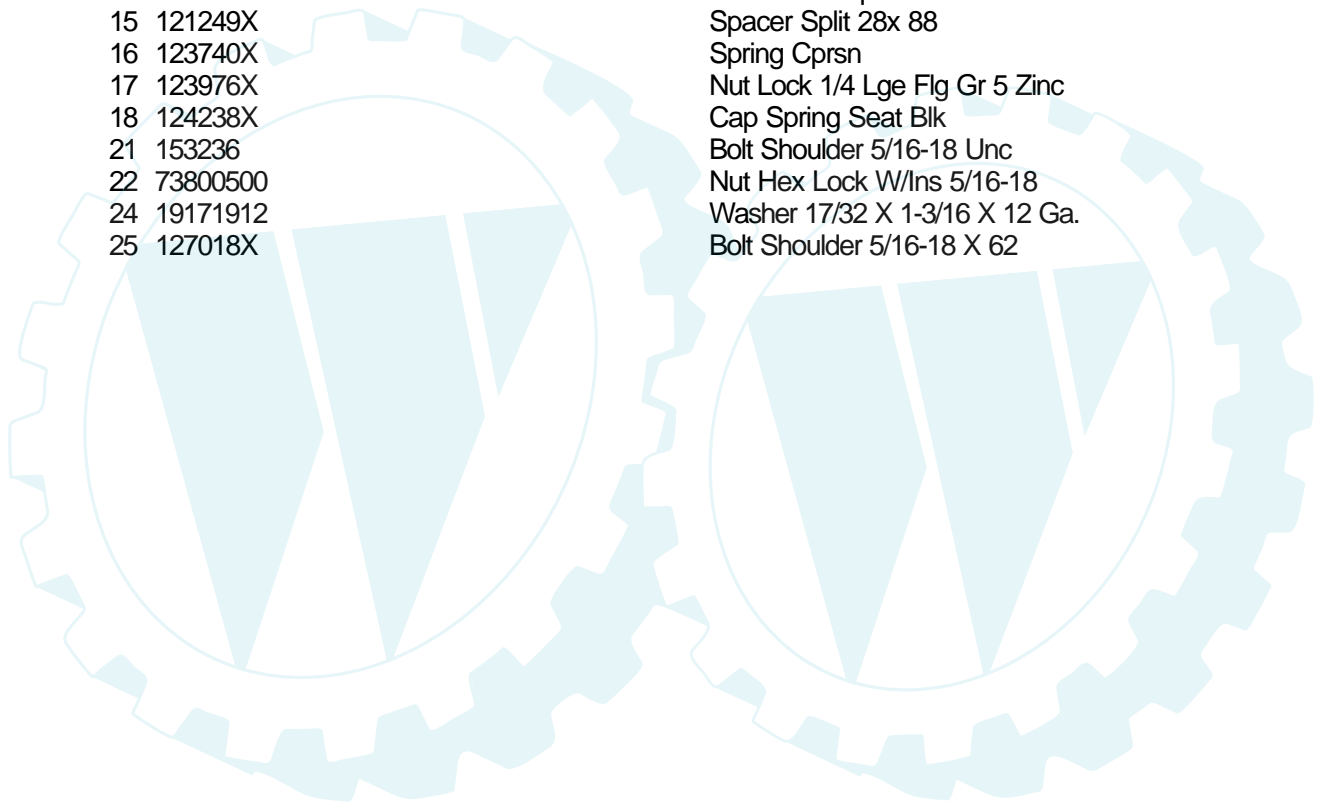

Ref #	Part Number	Qty	Description
1	140118		Seat
2	140551		Bracket Pivot Seat 8 720
3	74760616		Bolt Fin Hex 3/8-16unc X 1
4	19131610		Washer 13/32 X 1 X 10 Ga
5	145006		Clip Push-In
6	73800600		Nut Hex w/Ins. 3/8-16 Unc
7	124181X		Spring Seat Cprsn 2 250 Blk Zi
8	17490616		Screw Thdrol 3/8-16 X 1 Ty-tt
9	19131614		Washer 13/32 X 1 X 14 Ga.
10	155925		Pan Seat
11	166369		Knob Seat Adj. Wingnut
12	121246X		Bracket Mounting Switch
13	121248X		Bushing Snap Blk Nyl 50 Id
14	72050412		Bolt Rdhd Sqnk 1/4-20x1-1/2
15	121249X		Spacer Split 28x 88
16	123740X		Spring Cprsn
17	123976X		Nut Lock 1/4 Lge Flg Gr 5 Zinc
18	124238X		Cap Spring Seat Blk
21	153236		Bolt Shoulder 5/16-18 Unc
22	73800500		Nut Hex Lock W/Ins 5/16-18
24	19171912		Washer 17/32 X 1-3/16 X 12 Ga.
25	127018X		Bolt Shoulder 5/16-18 X 62