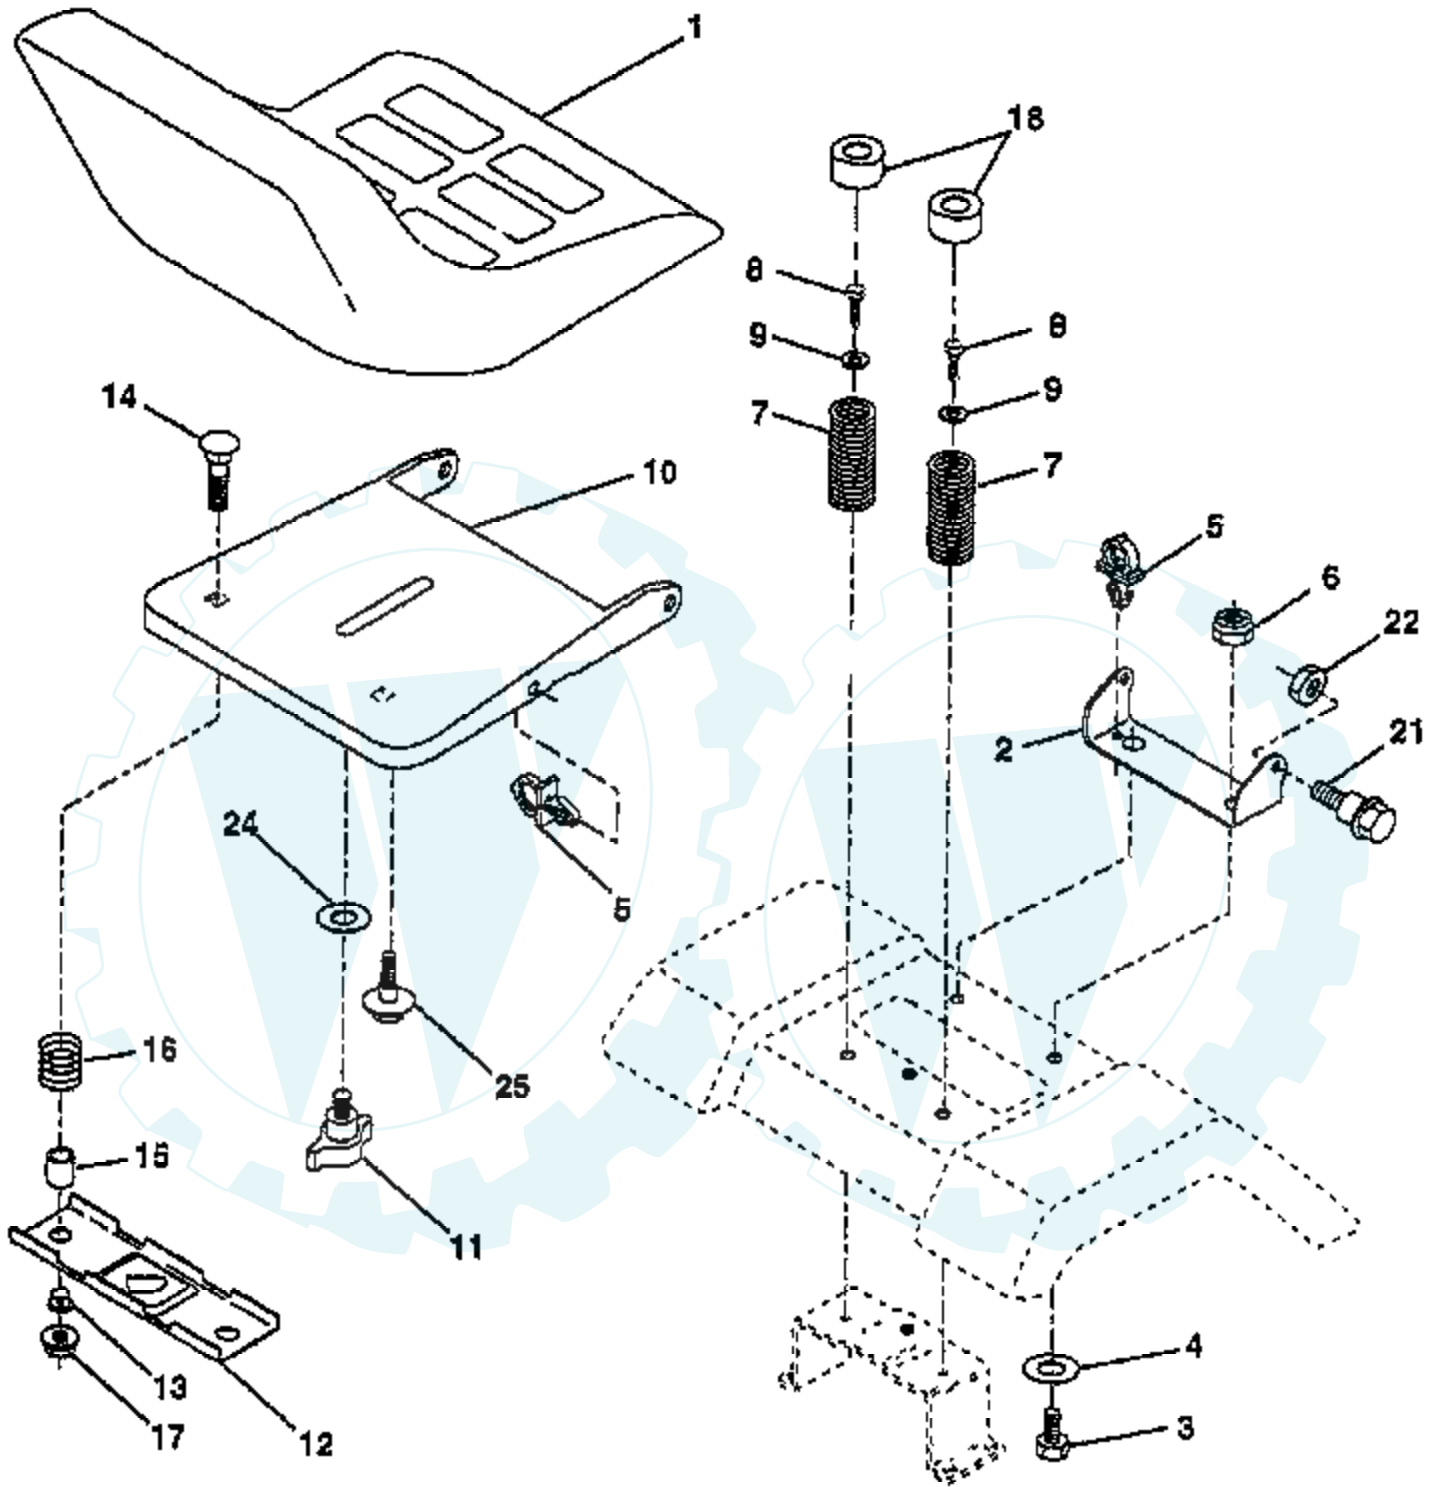

Ref #	Part Number	Qty	Description
1	140118		Seat
2	140551		Bracket Pivot Seat 8 720
3	74760616		Bolt Fin Hex 3/8-16unc X 1
4	19131610		Washer 13/32 X 1 X 10 Ga
5	145006		Clip Push-In
6	73800600		Nut Hex w/Ins. 3/8-16 Unc
7	124181X		Spring Seat Cprsn 2 250 Blk Zi
8	17490616		Screw Thdrol 3/8-16 X 1 Ty-tt
9	19131614		Washer 13/32 X 1 X 14 Ga.
10	155925		Pan Seat
11	166369		Knob Seat Adj. Wingnut
12	121246X		Bracket Mounting Switch
13	121248X		Bushing Snap Blk Nyl 50 Id
14	72050412		Bolt Rdhd Sqnk 1/4-20x1-1/2
15	121249X		Spacer Split 28x 88
16	123740X		Spring Cprsn
17	123976X		Nut Lock 1/4 Lge Flg Gr 5 Zinc
18	124238X		Cap Spring Seat Blk
21	153236		Bolt Shoulder 5/16-18 Unc
22	73800500		Nut Hex Lock W/Ins 5/16-18
24	19171912		Washer 17/32 X 1-3/16 X 12 Ga.
25	127018X		Bolt Shoulder 5/16-18 X 62