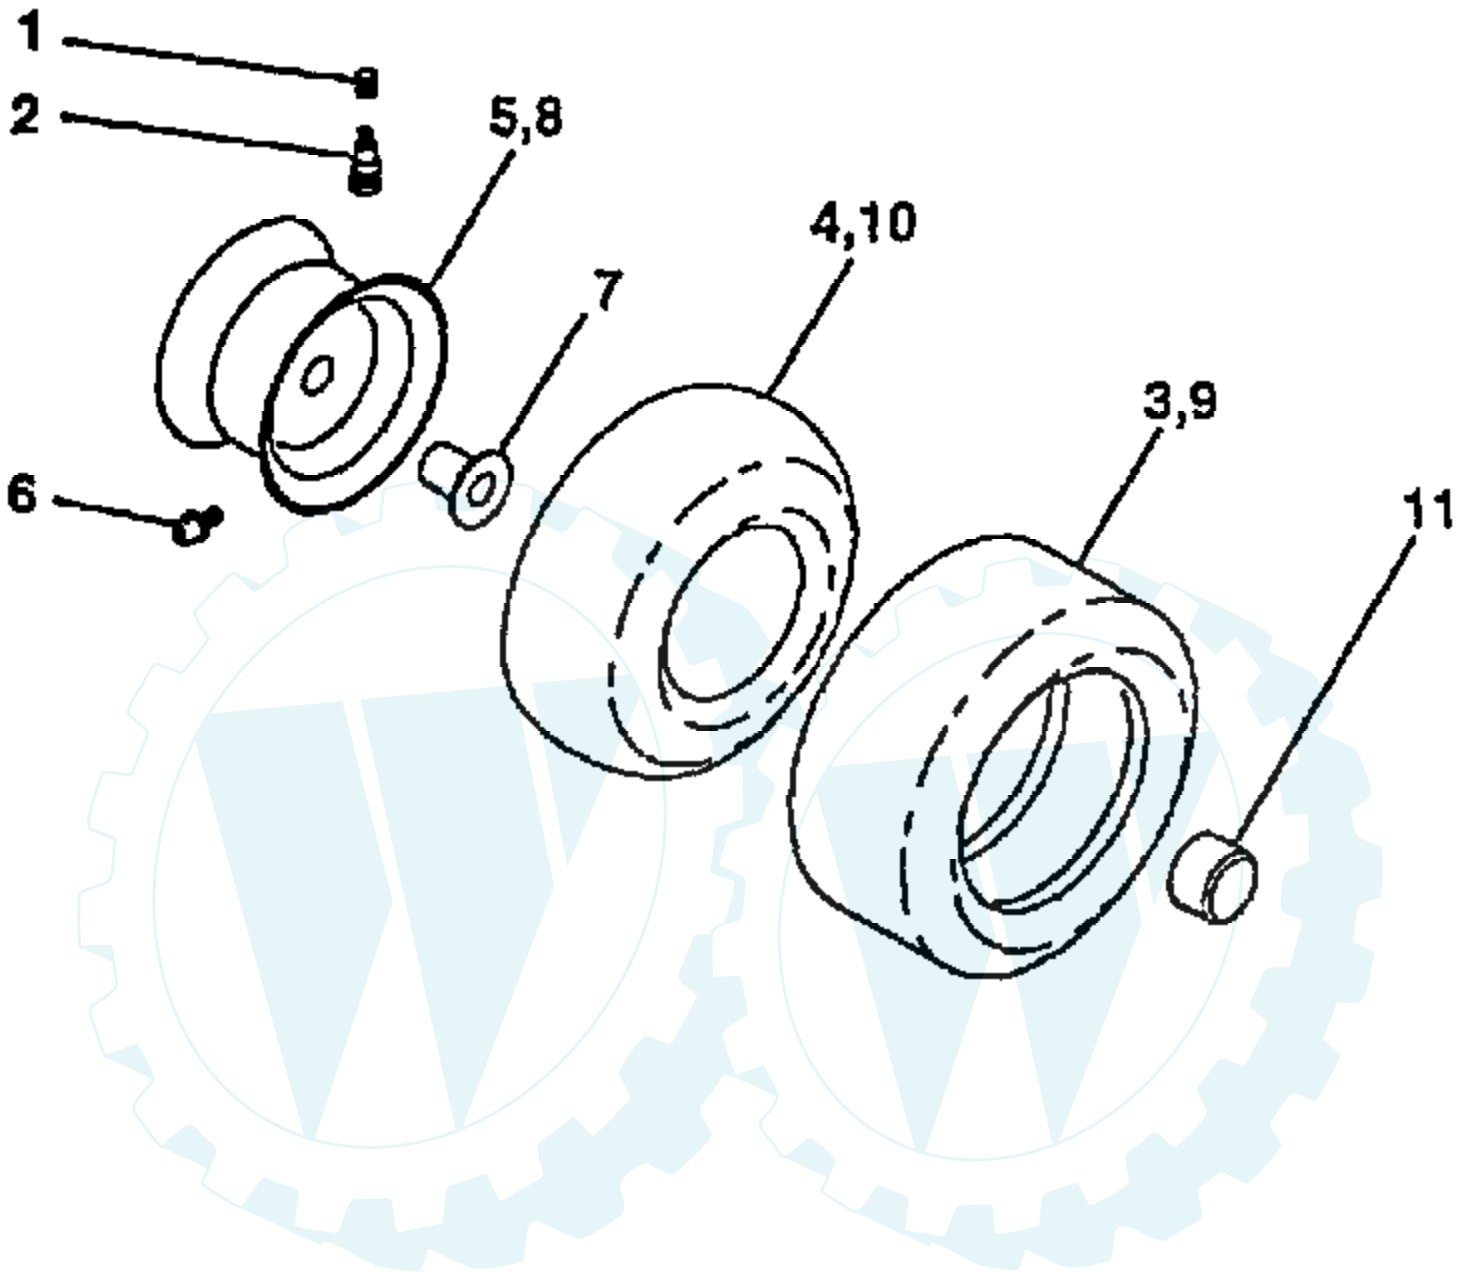

Ref #	Part Number	Qty	Description
1	59192		Cap Valve Tire
2	65139		Stem Valve
3	106222X		Tire F Ts 15 X 6 0 - 6 Service
4	59904		Tube Front (Service Item Only)
5	106732X417		Rim Asm 6" front Silver Service
6	278H		Fitting Grease (Front Wheel Only)
7	9040H		Bearing Flange (Front Wheel Only)
8	106108X417		Rim Asm 8" rear Silver Service
9	122082X		Tire R Ts 20x10 -8 C Service
10	7152J		Tube Rear (Service Item Only)
11	104757X		Cap Axle Blk 1 50 X 1 00
	144334		Sealant, Tire (10 oz. Tube)