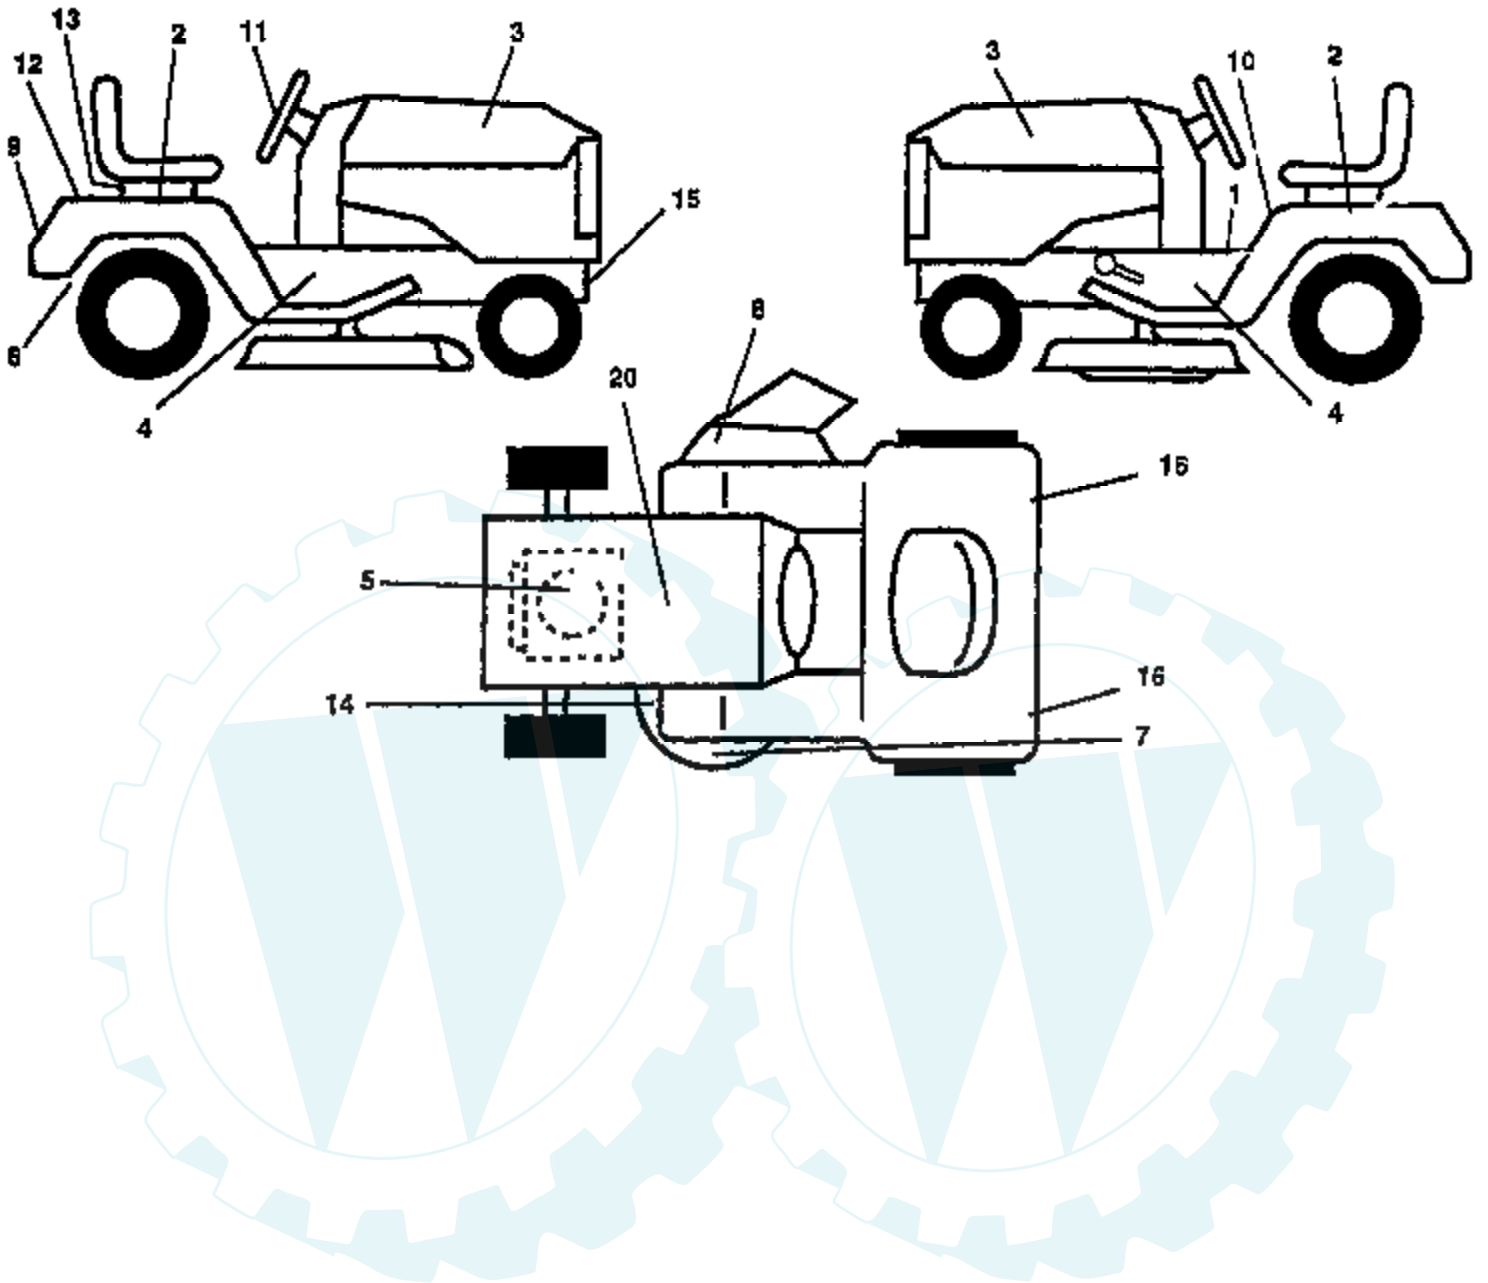

Ref #	Part Number	Qty	Description
1	157032		Decal Oper Step Thru E/F
2	158051		Decal Fender Auto Husq
3	158049		Decal Hood LH
4	167832		Decal Chassis 46"/20 HP
5	165399		Decal HP Engine
6	142341		Decal Drawbar Cntrl MVT Hyd LT
7	134999		Decal Mower Enviro
8	137259		Decal Warning Mult-Language
9	158361		Decal Fender Logo
10	157140		Decal Fender Danger E/F
11	158048		Decal Ins Strg Whl
12	158050		Decal Fender Predator
13	150496		Decal Cust Assist Poulan Pro
14	160397		Decal V-Belt Schematic
15	158058		Decal Front Chassis
16	106202X		Reflector Tail Light
20	145005		Decal Bat Dan/Psn
	154515		Pad Footrest LH STLT
	154516		Pad Footrest RH STLT
	138311		Decal Handle Lft Height Adjust
	167972		Manual Owner's (English)
	167973		Manual Owner's (French)
	LCO5		Wheel Weights Available accessory not included with tractor
	LCO6		Tire Chain Available accessory not included with tractor