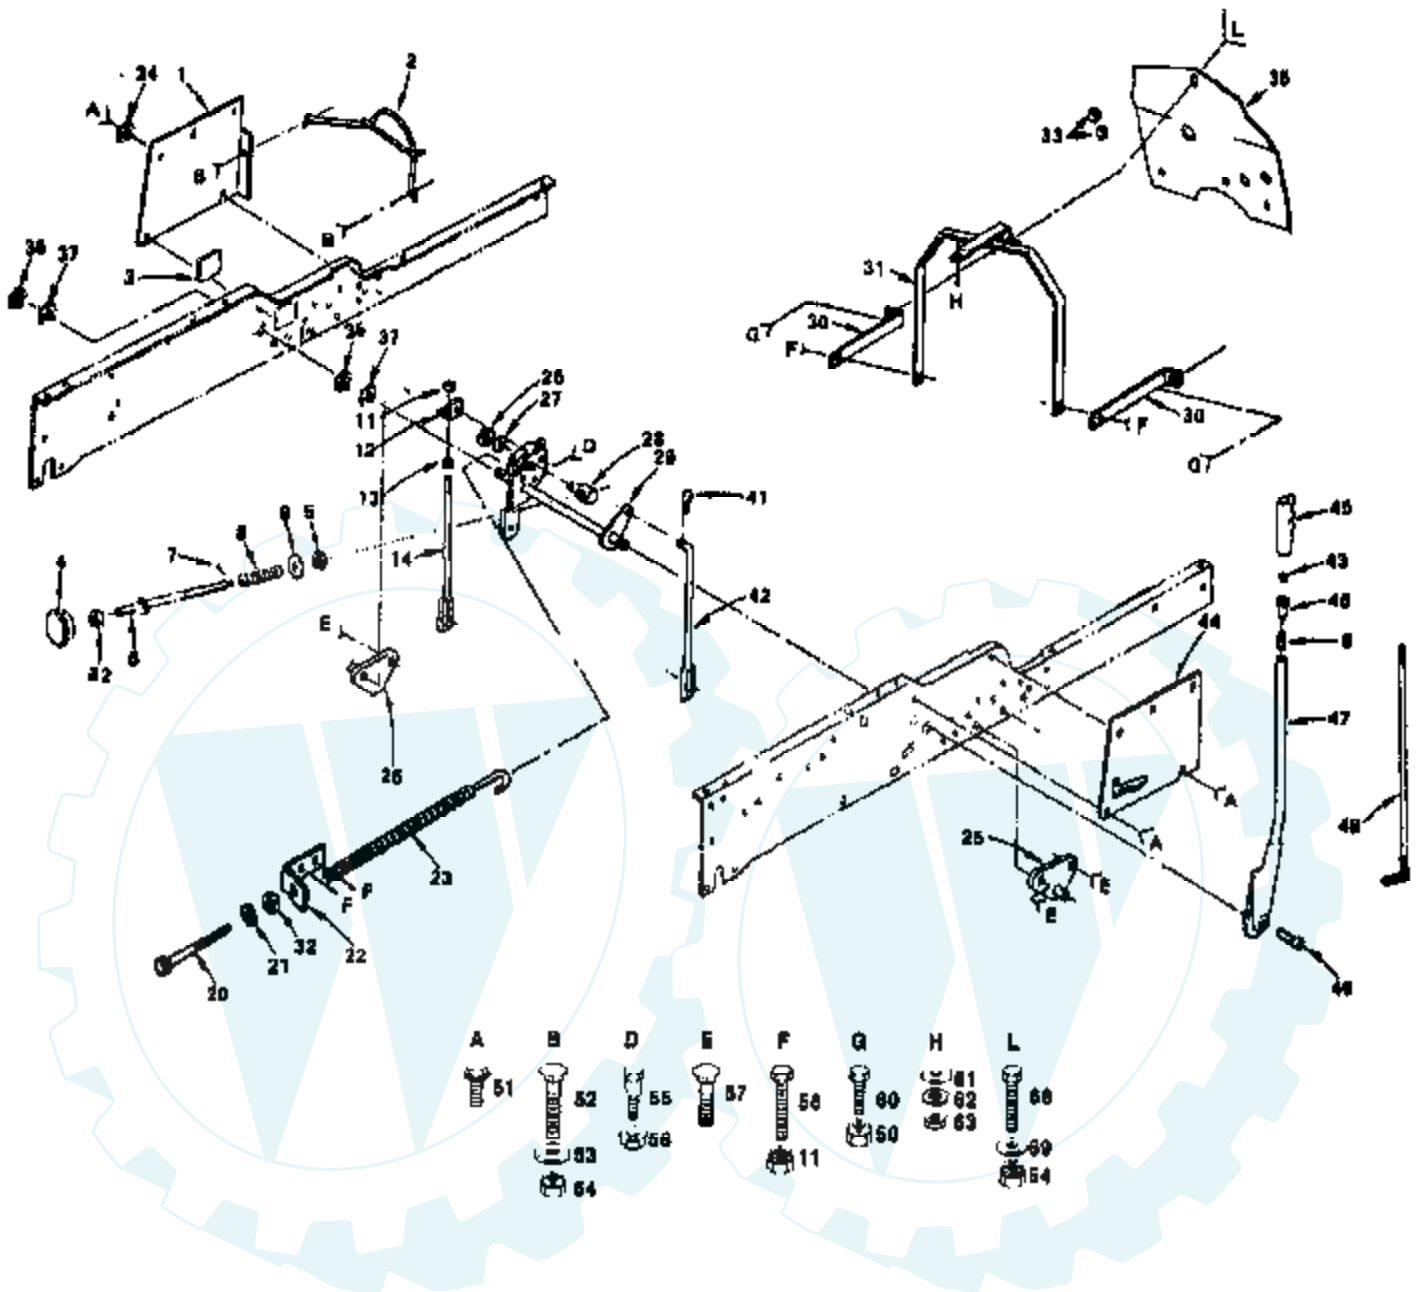

Ref #	Part Number	Qty	Description
1	532121046		Panel, Side, L.H.
2	532126651		Guard Assembly, Belt, Engine
3	532121794		Cover, Access
4	532138057		Handle, Adjust, Lift
5	532110807		Nut
6	532110811		Rod, Adjust, Lift
7	876020308		Pin, Cotter
8	532124874		Spring
9	819131016		Washer 13/32 x 5/8 x 16 Gauge
11	873800600		Locknut, Hex w/Washer 3/8-16
12	532007594		Bracket, Lift, L.H.
13	873220600		Nut, Hex 3/8-16
14	532007596		Link, Lift, L.H.
15	817490612		Screw, Thdrol. 3/8-16 x 3/4
20	532005328		Bolt, Adjust, Spring, Assist
21	819131316		Washer 13/32 x 13/16 x 16 Gauge
22	532124671		Bracket, Spring, Assist
23	532124687		Spring Assembly, Assist, Lift
25	532105501		Bracket, Suspension
26	812000037		Ring, Klip
27	819151216		Washer 15/32 x 3/4 x 16 Gauge
28	532110810		Trunnion, Stop Depth
29	532124217		Shaft, Lift
30	532110903		Bracket, Shield, Heat, Side
31	532128141		Assembly, Support, Dash
32	873350600		Nut, Hex Jam 3/8-16
33	532110436		Grommet
34	811050600		Washer, Lock Ext. Tooth 3/8
35	532122085		Base, Shield, Heat
36	812000022		Klip, Ring
37	819292016		Washer 29/32 x 1-1/4 x 16 Gauge
41	532124670		Retainer, Spring
42	532105503		Link, Lift, R.H.
43	532124526		Button, Plunger
44	532121045		Panel, Side, R.H.
45	532109413		Grip, Handle
46	532122364		Plunger, Lever, Lift
47	532121002		Lever Assembly, Lift
48	532121006		Rod Assembly, Lever
49	874780624		Bolt, Hex 3/8-16 x 1-1/2
50	873680400		Nut, Crownlock 1/4-20
51	817490608		Screw, Hex Washer Thd. 3/8-16 x 1/2
52	872140508		Bolt, Carriage 5/16-18 x 1
53	819111610		Washer 11/32 x 1 x 10 Ga.
54	873800600		Nut, Lock w/lns 5/16-18
55	532007901		Bolt, Shoulder
56	873900400		Nut, Hex Flange 1/4-20
57	817490612		Screw Thdrol 3/8-16 x 3/4
58	874780408		Bolt Fin Hex 1/4-20 x 1/2 Gr. 5
59	874760616		Bolt, Hex 3/8-16 x 1
60	874780408		Bolt, Hex 1/4-20 x 1/2
61	819091216		Washer 9/32 x 3/4 x 16 Ga.
62	810090400		Washer, Lock 1/4
63	873220400		Nut, Hex 1/4-20
68	874760512		Bolt, Hex 5/16-18 x 3/4
69	819111216		Washer 11/32 x 3/4 x 16 Gauge