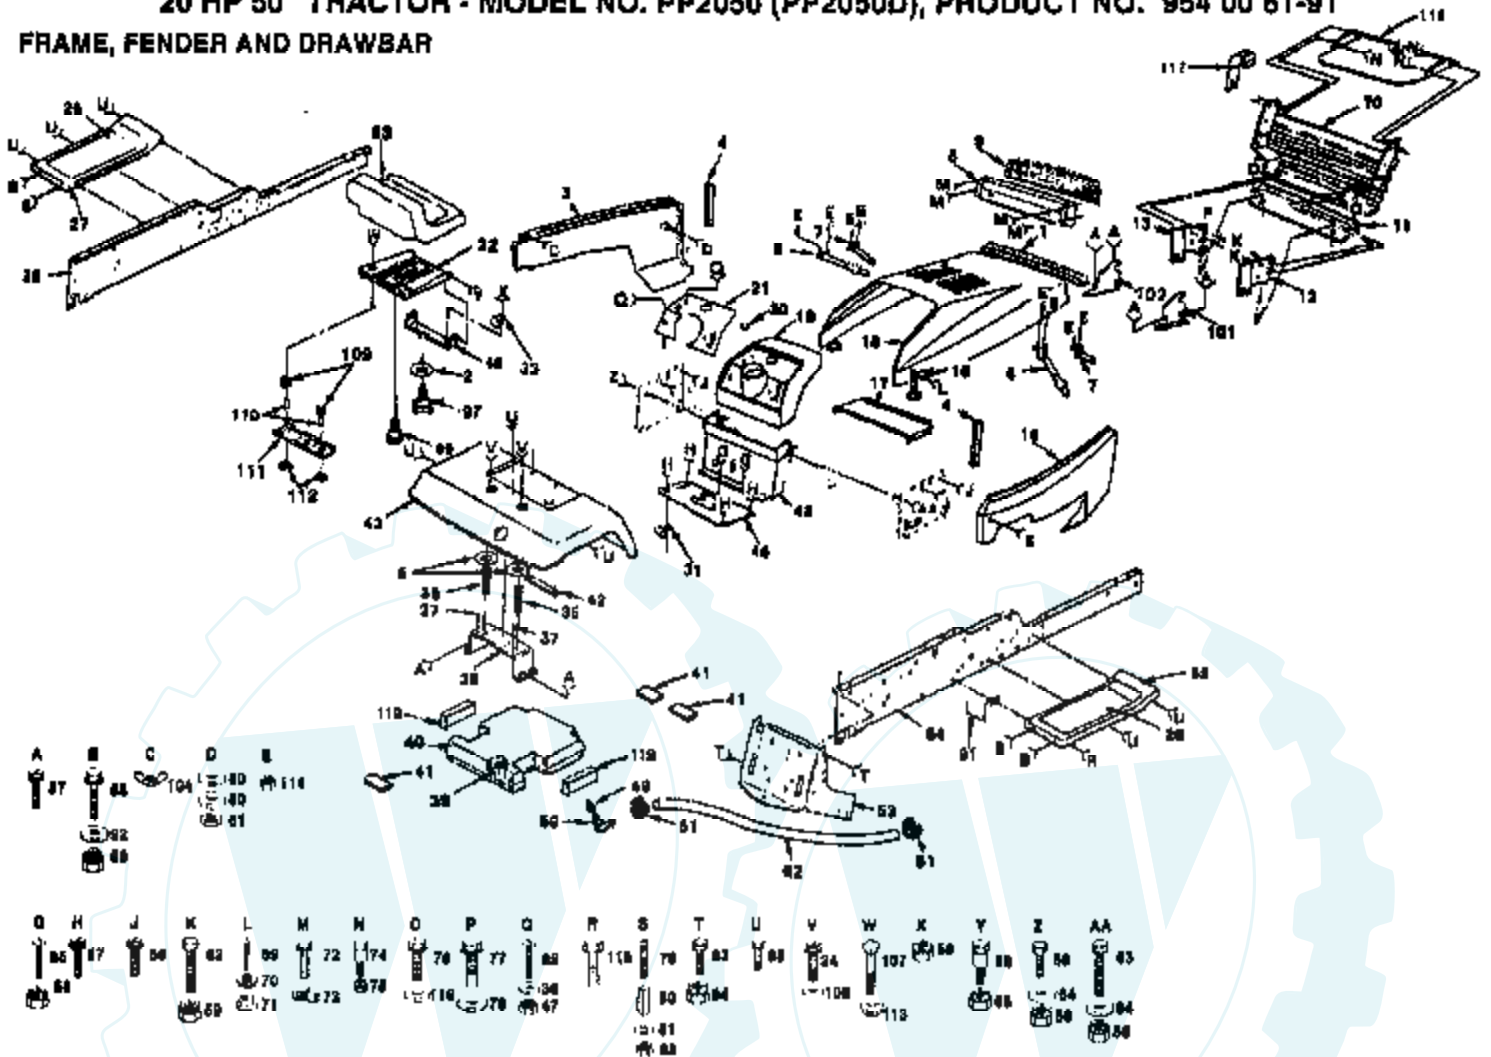

20 HP 50" TRACTOR - MODEL NO. PP2050 (PP2050D), PRODUCT NO. 954 00 61-91

FRAME, FENDER AND DRAWBAR

Ref #	Part Number	Qty	Description
1	532109458		Strip, Foam
2	819171912		Washer 17/32 x 1-3/16 x 12 Gauge
3	532144525		Panel-Side, L.H.
4	532106088		Strip, Foam
5	532124238		Cap, Spring
6	532106784		Strap Assembly-Hinge, Rear
7	532104618		Strap Assembly-Hinge, Front
8	532124392		Bezel Assembly
9	532106395		Lens
10	532122100		Grill Assembly
11	532105419		Strap, Grill
12	532110854		Support, Grill, R.H.
13	532110855		Support, Grill, L.H.
15	532109808		Latch, Hood
16	532144526		Panel, Side, R.H.
17	532140229		Support, Battery
18	532144524		Hood
19	532140398		Dashboard
20	532125085		Plug, Dash
21	532125457		Dashplate
22	532140552		Pan, Seat
23	532127440		Seat
26	532133671		Pad, Footrest
27	532124888		Footrest, L.H.
29	532140504		Rail, Frame, L.H.
31	532126470		Clip, Insulated
33	532124996		Clip, Insulated
34	817490508		Screw, Thdrol. 5/16-18 x 1/2
35	532124181		Spring, Compression
36	819111116		Washer 11/32 x 11/16 x 16 Gauge
37	532105531		Nut, Push
38	532137113		Bracket, Fender
39	532123549		Cap, Fuel
40	532141069		Tank, Fuel
41	532106082		Pad, Spacer
42	532124998		Strap, Fender
43	532124998		Fender
45	532126656		Bracket, Pivot, Seat
46	532125458		Cover, Shift-Gate
47	873510500		Nut, Keps 5/16-18
48	532104608		Dash Assembly
49	532124952		Bushing
50	532139277		Stem, Tank Fuel
51	532123487		Clamp, Hose
52	532124703		Line, Fuel
53	532140506		Drawbar
54	532140505		Rail, Frame, R.H.
55	532124889		Footrest, R.H.
56	873800600		Nut, Lock w/Ins. 3/8-16
57	817490612		Screw, Hex Washer Thdrol 3/8-16 x 3/4
58	874760616		Bolt, Hex 3/8-16 x 1
59	873680600		Nut, Crownlock
60	819091216		Washer 9/32 x 3/4 x 16 Ga
61	873220400		Nut, Hex 1/4-20
63	874760616		Bolt, Hex 3/8-16 x 1
64	819131316		Washer 13/32 x 13/16 x 16 Gauge
65	874180512		Screw, Mach. Cr. Thd. 5/16-18 x 3/4
66	873680500		Nut, Crownlock 5/16-18