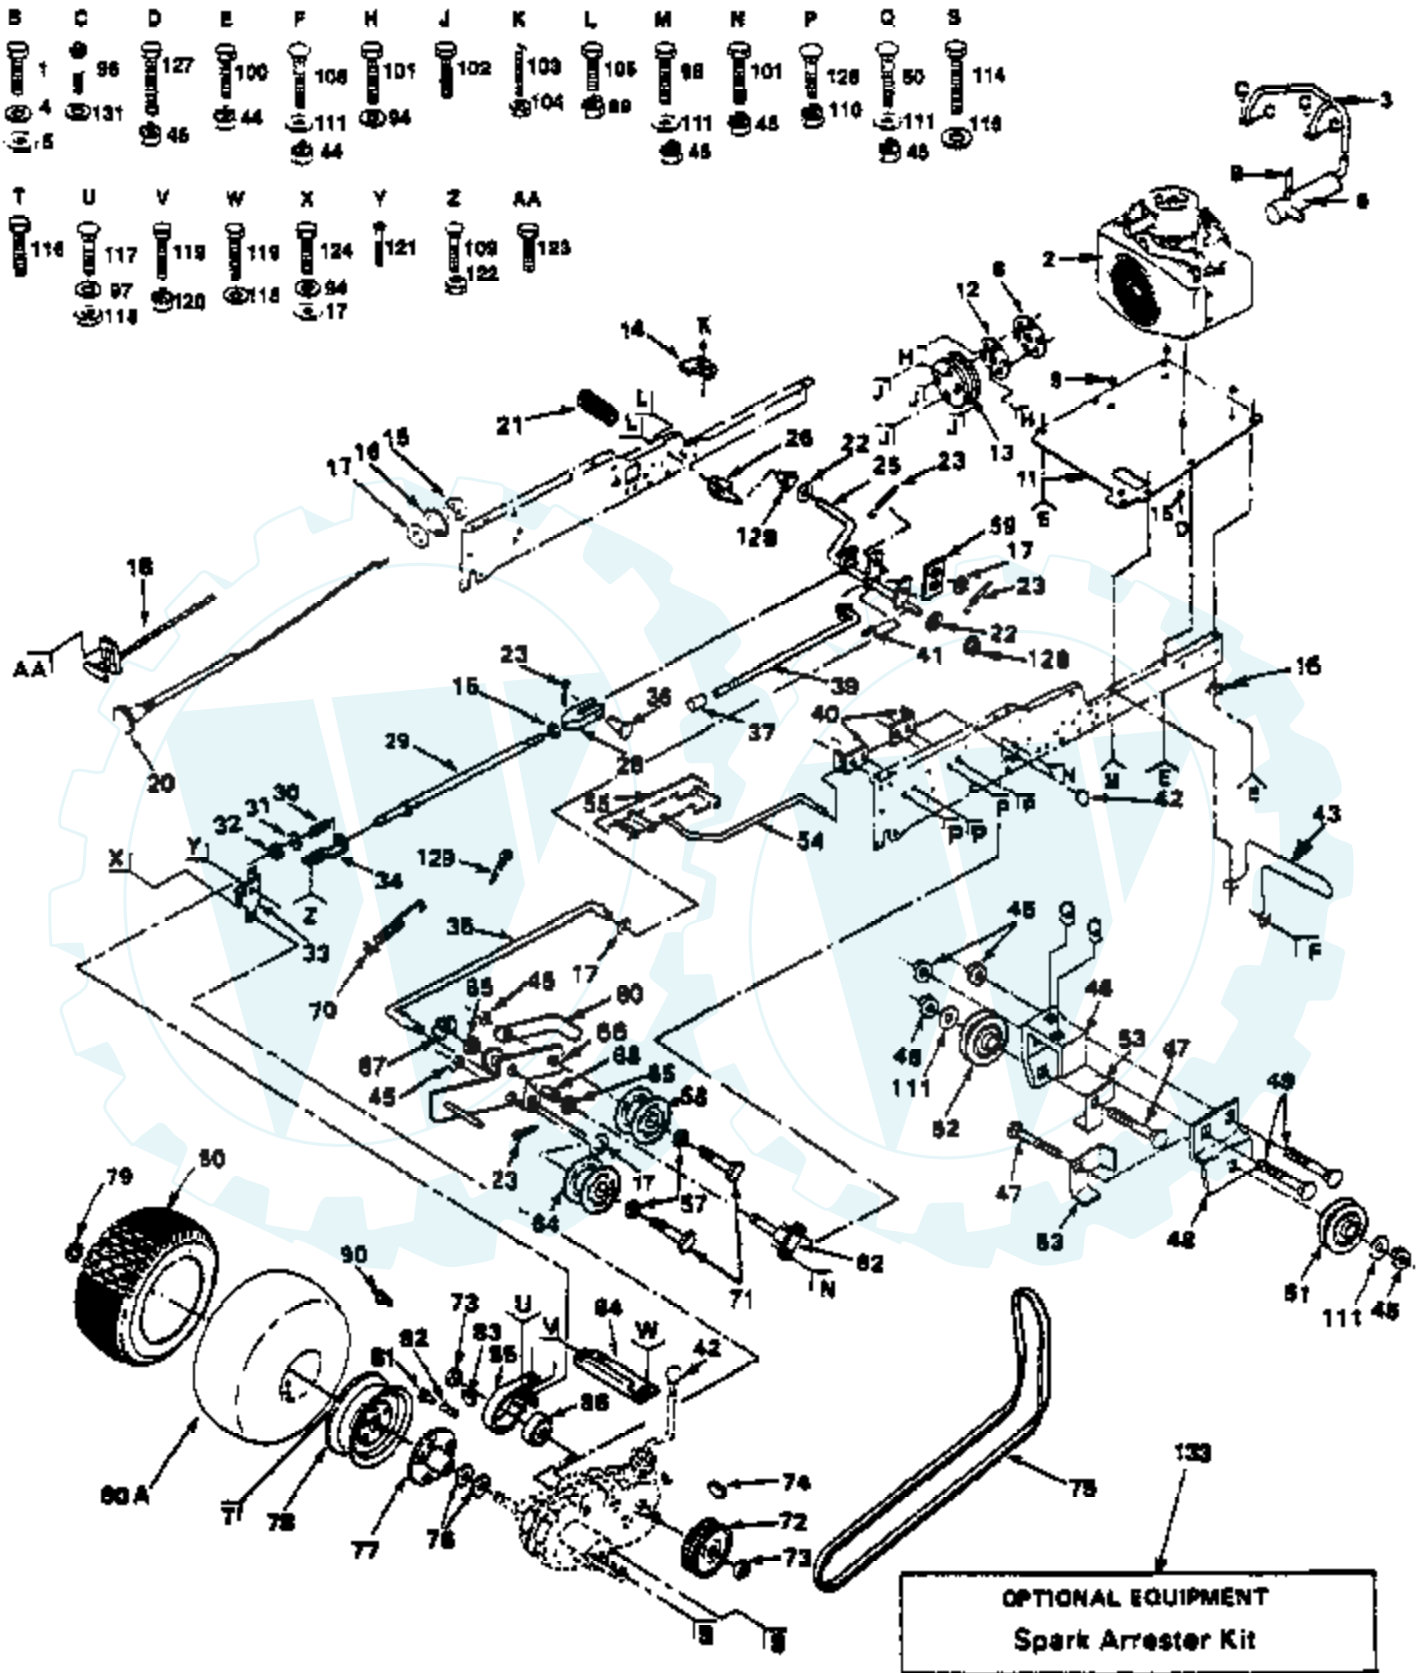

Ref #	Part Number	Qty	Description
1	874780412		Bolt, Hex Fin 1/4-20 x 3/4
3	532110891		Tube Assembly, Exhaust
4	810040400		Washer, Lock Hvy Helical 1/4
5	819091212		Washer 9/32 x 3/4 x 12 Gauge
6	532127881		Muffler, Exhaust
8	532110947		Chaff Guard
9	532133692		Spacer
11	532110867		Base, Engine
12	532104577		Adapter
13	532121355		Pulley, Ground Drive
14	532005304		Actuator, Switch, Interlock
15	873610600		Nut, Hex 3/8-24
16	811050600		Washer, Lock Ext. Tooth 3/8
17	819131316		Washer 13/32 x 13/16 x 16 Gauge
18	532132746		Control, Throttle
20	532132780		Control, Choke
21	532123533		Cover, Pedal
22	532121749		Washer 25/32 x 1-1/4 x 16 Gauge
23	876020312		Pin, Cotter 3/32 x 3/4
25	532104375		Shaft, Foot Pedal
26	532104601		Bracket, Interlock
28	532100604		Yoke
29	532005308		Rod, Brake
30	532007241		Spring, Compression
31	819131614		Washer 13/32 x 1 x 14 Gauge
32	873530600		Nut, Crownlock 3/8-24
33	532124692		Bracket, Brake
34	532007229		Guide, Rod, Brake
35	532101356		Rod, Clutch
36	532005102		Pin, Clevis
37	532071673		Cap, Plunger
39	532136284		Rod, Parking Brake
40	532105598		Bracket, Rod, Shift
41	532005142		Pin, Roll 3/16 x 1-1/4
42	532121466		Knob
43	532108885		Muffler, Guard
44	873800600		Nut, Lock Hex W/Inss. 3/8-16
45	873680600		Nut, Crownlock 3/8-16
46	532139994		Bracket, V-Pulley, Drive, Mule
47	872110614		Bolt, Carriage 3/8-16 x 1-3/4
48	532139871		Bracket, Idler, Flat
49	872140608		Bolt, Carriage 3/8-16 x 1
50	872140606		Bolt, Carriage 3/8-16 x 3/4
51	532102403		Idler, Flat
52	532101344		Pulley, Idler
53	532122824		Keeper, Belt
54	532122253		Rod, Shift, Hi - Lo
55	532122268		Clip, Connecting Link, Spring
57	819131413		Washer 13/32 x 7/8 x 13 Gauge
58	532104360		Idler, Flat
59	532121358		Retainer, Spring
60	532121360		Retainer, Belt
62	532101358		Bracket Assembly, Clutch
64	532121361		Idler, Grooved
65	532000207		Washer, Hardened
66	532121356		Bracket, Clutch W/Bearing (Incl. Key No. 68)
67	812000039		Ring, Klip
68	532105706		Bearing, Idler