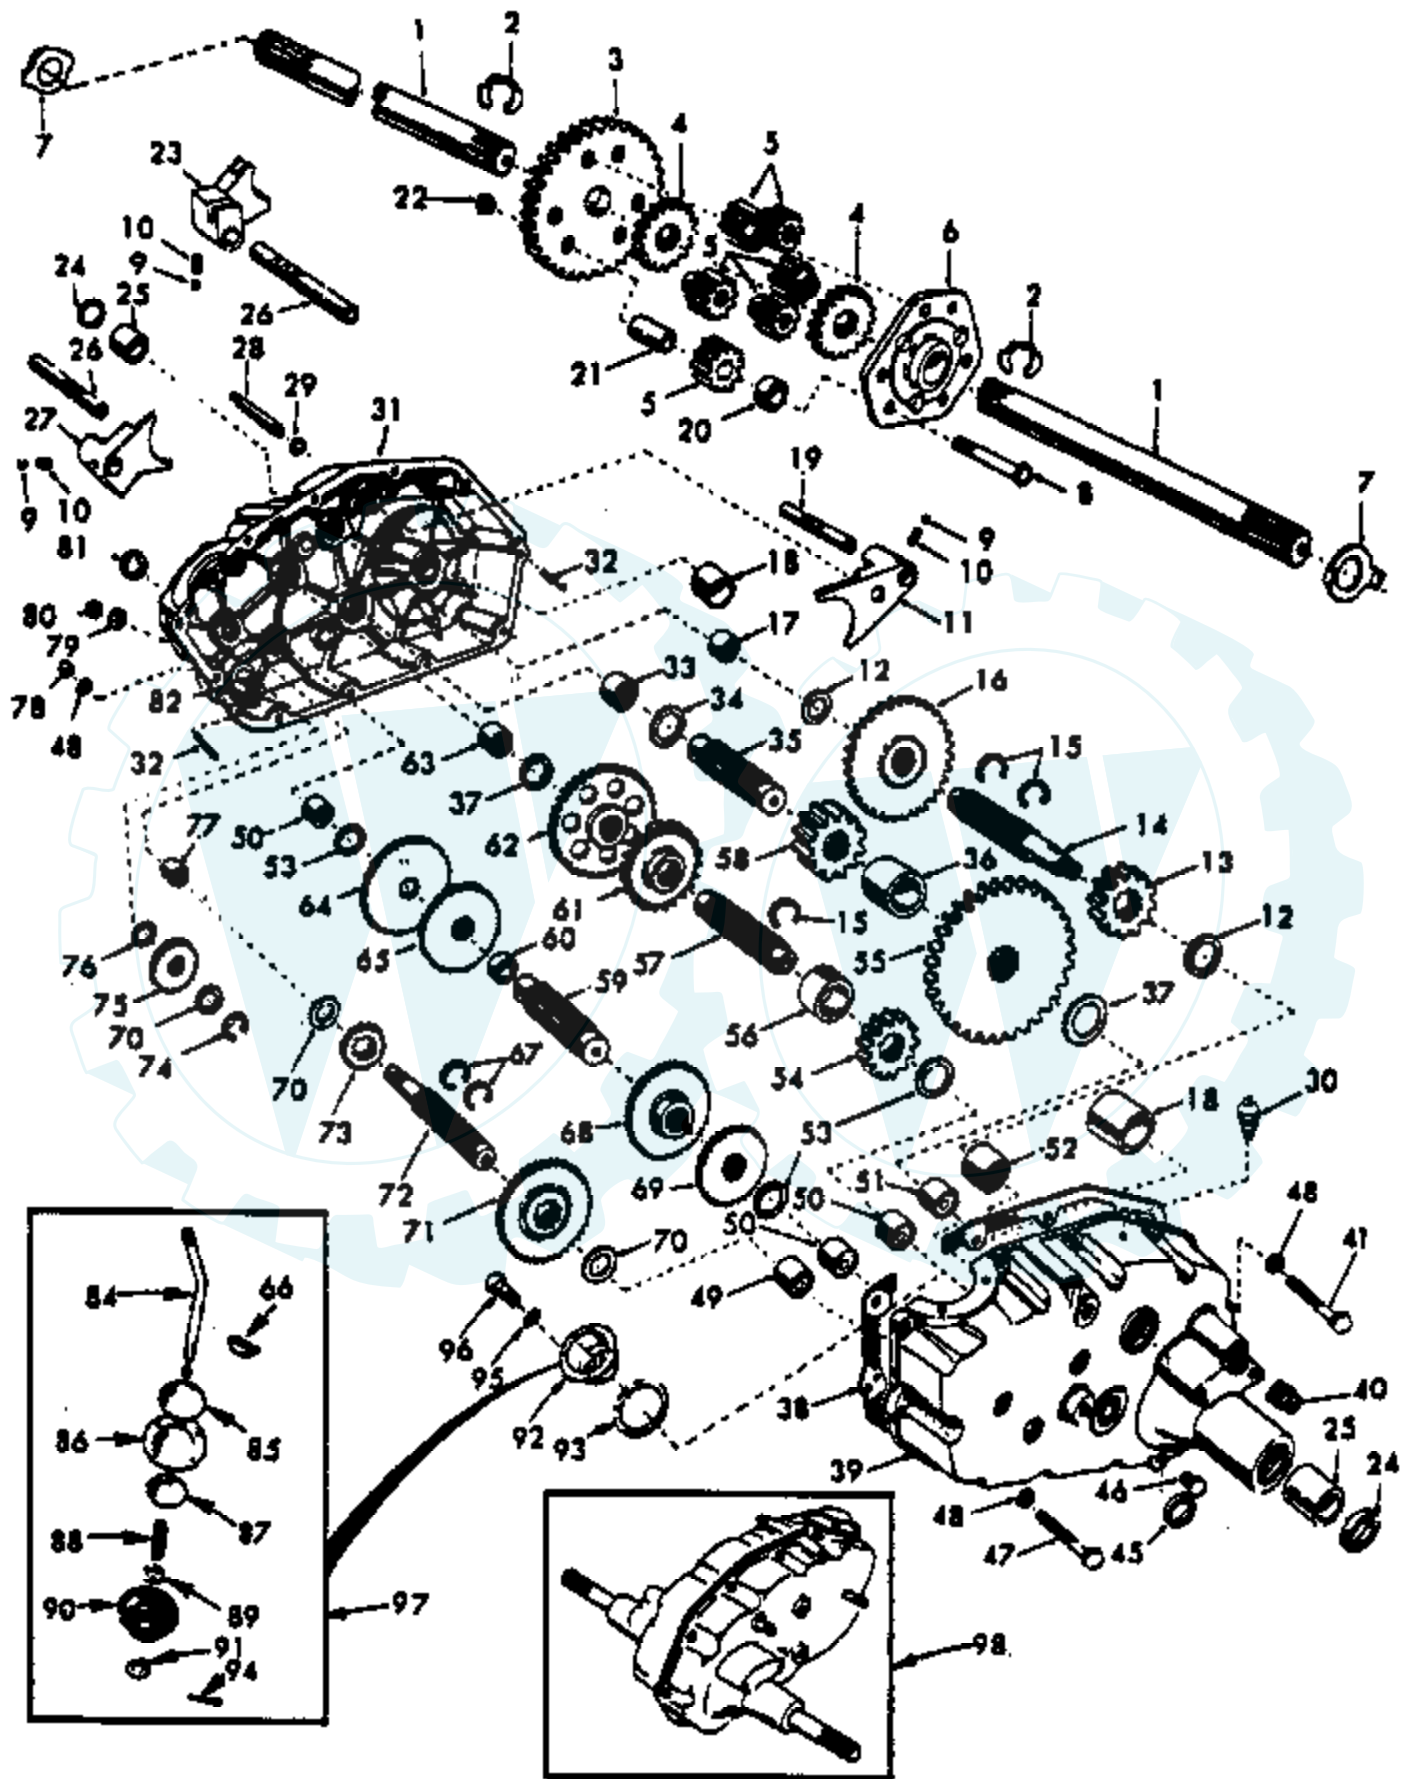

Ref #	Part Number	Qty	Description
1	532124662		Axle Shaft
2	812000034		Retaining, Ring
3	532004199		Final Drive Gear
4	532004216		Differential Gear
5	532004215		Differential Gear
6	532004217		Differential Carrier
7	532124674		Axle Thrust Washer
8	874020652		Hex, Bolt 3/8-24 x 3-1/4 (1" Thread Length)
9	532124697		Steel Ball
10	532137261		Spring Shift Fort Detent
11	532004985		Shift Fork, High-Low Range
12	532124931		Thrust Bearing Race
13	532124667		4th Reduction Pinion
14	532124661		3rd Reductin Gear Shaft
15	532124677		Snap Ring-Crescent Type
16	532124679		High-Low Range Gears
17	532008118		Needle Bearing
18	532124705		Sintered Iron Bearing
19	532122238		Shift Fork Shaft, High-Low Range
20	532004218		Differential Pinion Spacer
21	532124673		Differential Pinion Bushing
22	532124701		Gripco Centerlock Nut 3/8-24
23	532004986		Shift Fork, L.H.
24	532124698		Oil Seal
25	532124709		Sintered Iron Bearing
26	532124672		Shift Fork Shaft
27	532006262		Shift Fork, R.H.
28	532122254		Shift Shaft, High-Low Range
29	532006269		Oil Seal
30	532005855		Pressure Relief Valve
31	532137976		Gearcase, Rvs Idler Shaft & Bearings, R.H. (Inc. 17,18,25,33,50,63,76,77, and 82)
32	532006277		Dowel Pin
33	532004225		Needle Bearing
34	532007396		Thrust Bearing Race
35	532004198		4th Reduction Gear Shaft
36	532124663		4th Reduction Gear Spacer
37	532007395		Thrust Bearing Race
38	532121878		Gearcase Gasket
39	532137976		Gearcase and Bearings, L.H. (Inc. 18, 25, 49, 50 (2), 51 and 52)
40	813320400		Pipe Plug 1/2-14 N.P.T.
42	874780526		Bolt, Hex 5/16-18 UNC x 1-5/8
45	532006271		Oil Seal
46	813060200		Pipe Plug 1/4-18 N.P.T.
47	874780524		Hex Bolt 5/16-18 x 1-1/2 Grade 5
48	810140500		Lockwasher 5/16 Extra Heavy
49	532124792		Needle Bearing
50	532004222		Needle Bearing
51	532001529		Needle Bearing
52	532008119		Needle Bearing
53	532004220		Thrust Bearing Race
54	532004209		3rd Reduction Pinion-Low
55	532124668		4th Reduction Gear
56	532004442		3rd Reduction Pinion Spacer
57	532004195		2nd Reduction Gear Shaft
58	532004214		Final Drive Pinion