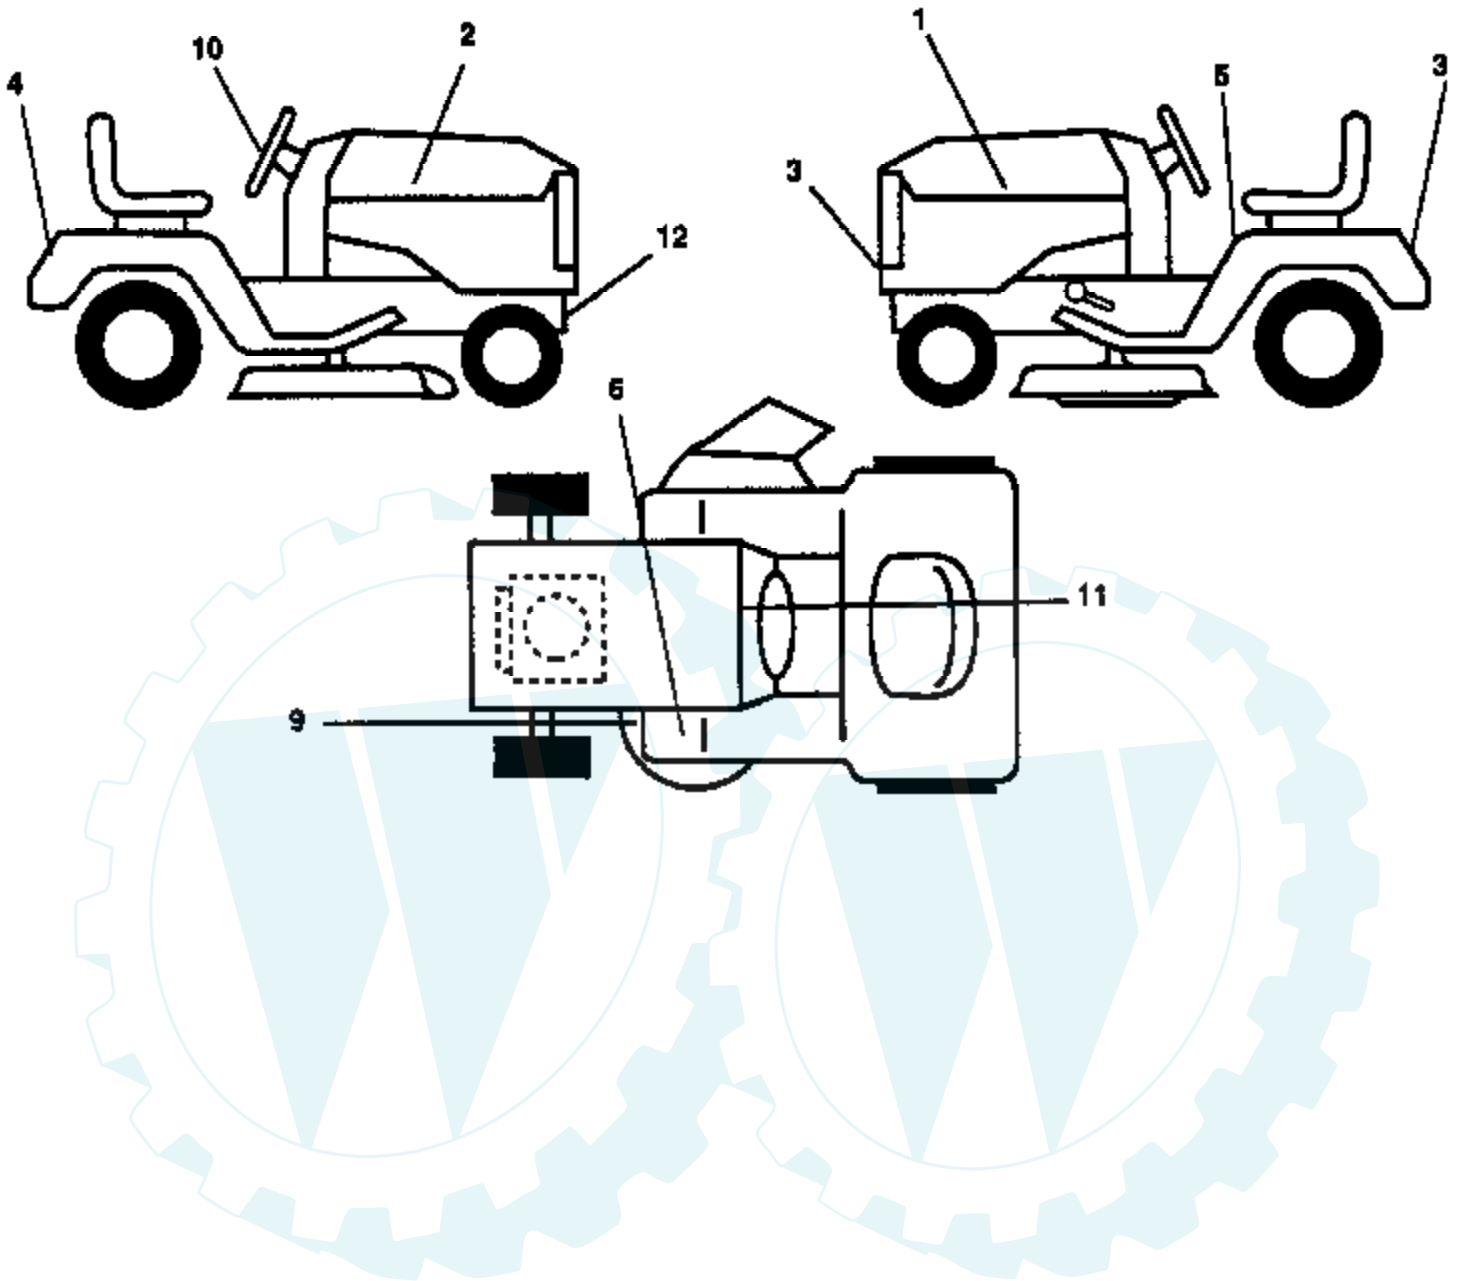

Ref #	Part Number	Qty	Description
1	532142787		Decal, Hood Stripe, L.H.
2	532142786		Decal, Hood Stripe, R.H.
3	532127630		Decal, Grill/Fender
4	532133900		Decal, Fender
5	532133796		Decal, Caution
6	532125086		Decal, Clutch/Brake
9	532136833		Decal, V-Belt
10	532137963		Decal, Steering Wheel Insert
11	532138955		Decal, Instruction/Operating
12	532108367		Decal, Adjust Belt
	532138311		Decal, Handle Lift (Lift Handle) Not Shown.
	532144628		Manual, Owner's Not Shown.
	00TS20		8 HP Tiller (1) 30" Not Shown.
	00TR01		Grader Blade (1) 42" Not Shown.
	00SB80		42" Snow Thrower Not Shown.
	TA2151		AG Tires (Pair) (23 x 10.5 x 12) Not Shown.
	00TR72		48" Dozier Blade Not Shown.
	00TX10		Sleeve Hitch Not Shown.