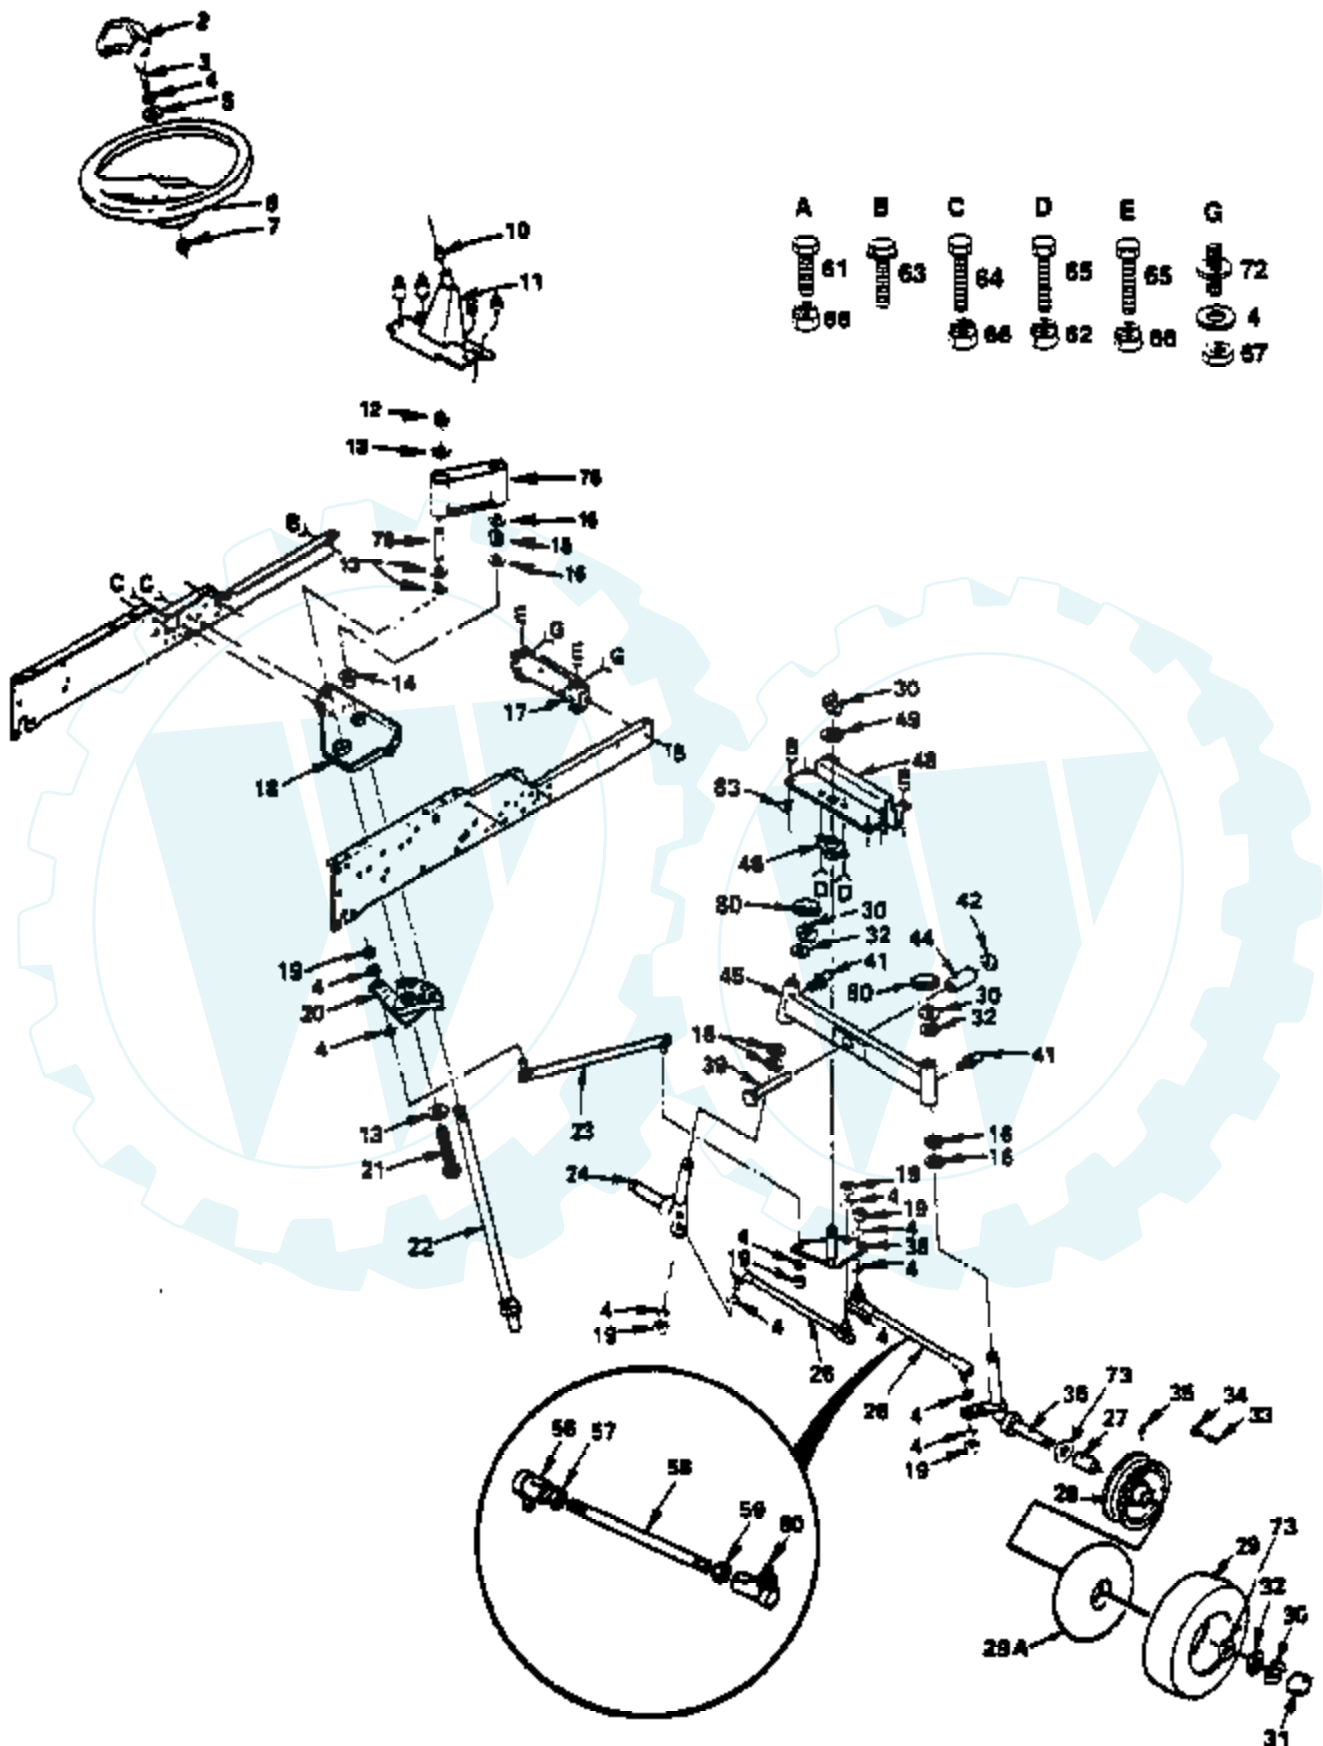

Ref #	Part Number	Qty	Description
2	532126805		Cap, Steering Wheel
3	874780616		Bolt, Hex 3/8-16 x 1 Grade 5
4	810040600		Washer, Lock 3/8
5	819133808		Washer 13/32 x 2-3/8 x 8 Gauge
6	532121472		Wheel, Steering
7	532100711		Adapter, Steering
10	532009038		Bearing
11	532101274		Support Assembly, Dash
12	873680800		Nut, Crownlock 1/2-13
13	819172610		Washer 17/32 x 1-5/8 x 10 Gauge
14	532104239		Bearing, Flanged
15	812000034		Klip, Ring
16	532124931		Bearing, Thrust
17	532005213		Bracket, Frame Front
18	532102439		Bracket, Support, Steering
19	873610600		Nut, Hex 3/8-24
20	532120424		Sector Assembly
21	874780880		Bolt, Hex 1/2-13 x 5 Grade 5
22	532104591		Shaft, Steering
23	532110497		Link, Drag
24	532139266		Spindle, L.H.
26	532109849		Rod, Tie (Inc. Key #56-60)
27	532124959		Bearing
28	532144509		Rim Assembly
29	532106230		Tire
29A	532008134		Tube (Optional, Service Item Only)
30	812000029		Klip, Ring
31	532104757		Cap, Axle
32	532121748		Washer 25/32 x 1-5/8 x 16 Gauge
33	532059192		Cap, Valve
34	532065139		Stem, Valve
35	532124957		Fitting, Grease
36	532139265		Spindle, R.H.
38	532108137		Bellcrank Assembly
39	874781044		Bolt, Hex 5/8-11 x 2-3/4 Grade 5
41	532124836		Fitting, Grease
42	873681000		Nut, Crownlock
44	532136518		Spacer Bearing
45	532137094		Axle Assembly, Front
46	532140015		Bushing, Bellcrank
48	532005284		Bracket, Axle
49	819292016		Washer 29/32 x 1-1/4 x 16 Gauge
56	532109851		Joint, Tie Rod, L.H. Thread
57	873700600		Nut, Hex Jam 3/8-24 L.H.
58	532007919		Rod, Tie
59	873360600		Nut, Hex Jam 3/8-24
60	532109850		Joint, Tie Rod, R.H. Thread
61	874760612		Bolt, Hex 3/8-16 x 3/4
62	873680600		Nut, Crownlock 3/8-16
63	817490612		Screw, Hex Washer Thd. Rolling 3/8-16 x 3/4
64	874780616		Bolt, Hex 3/8-16 x 1 Grade 5
65	874760616		Bolt, Hex 3/8-16 x 1
66	873800600		Nut, Lock Hex w/Ins 3/8-16
67	873220600		Nut, Hex 3/8-16
72	532106615		Pin Mounting, Idler Bracket
73	532121749		Washer 25/32 x 1-1/4 x 16 Gauge
76	532121177		Collar Weld Assembly
79	532120199		Tube