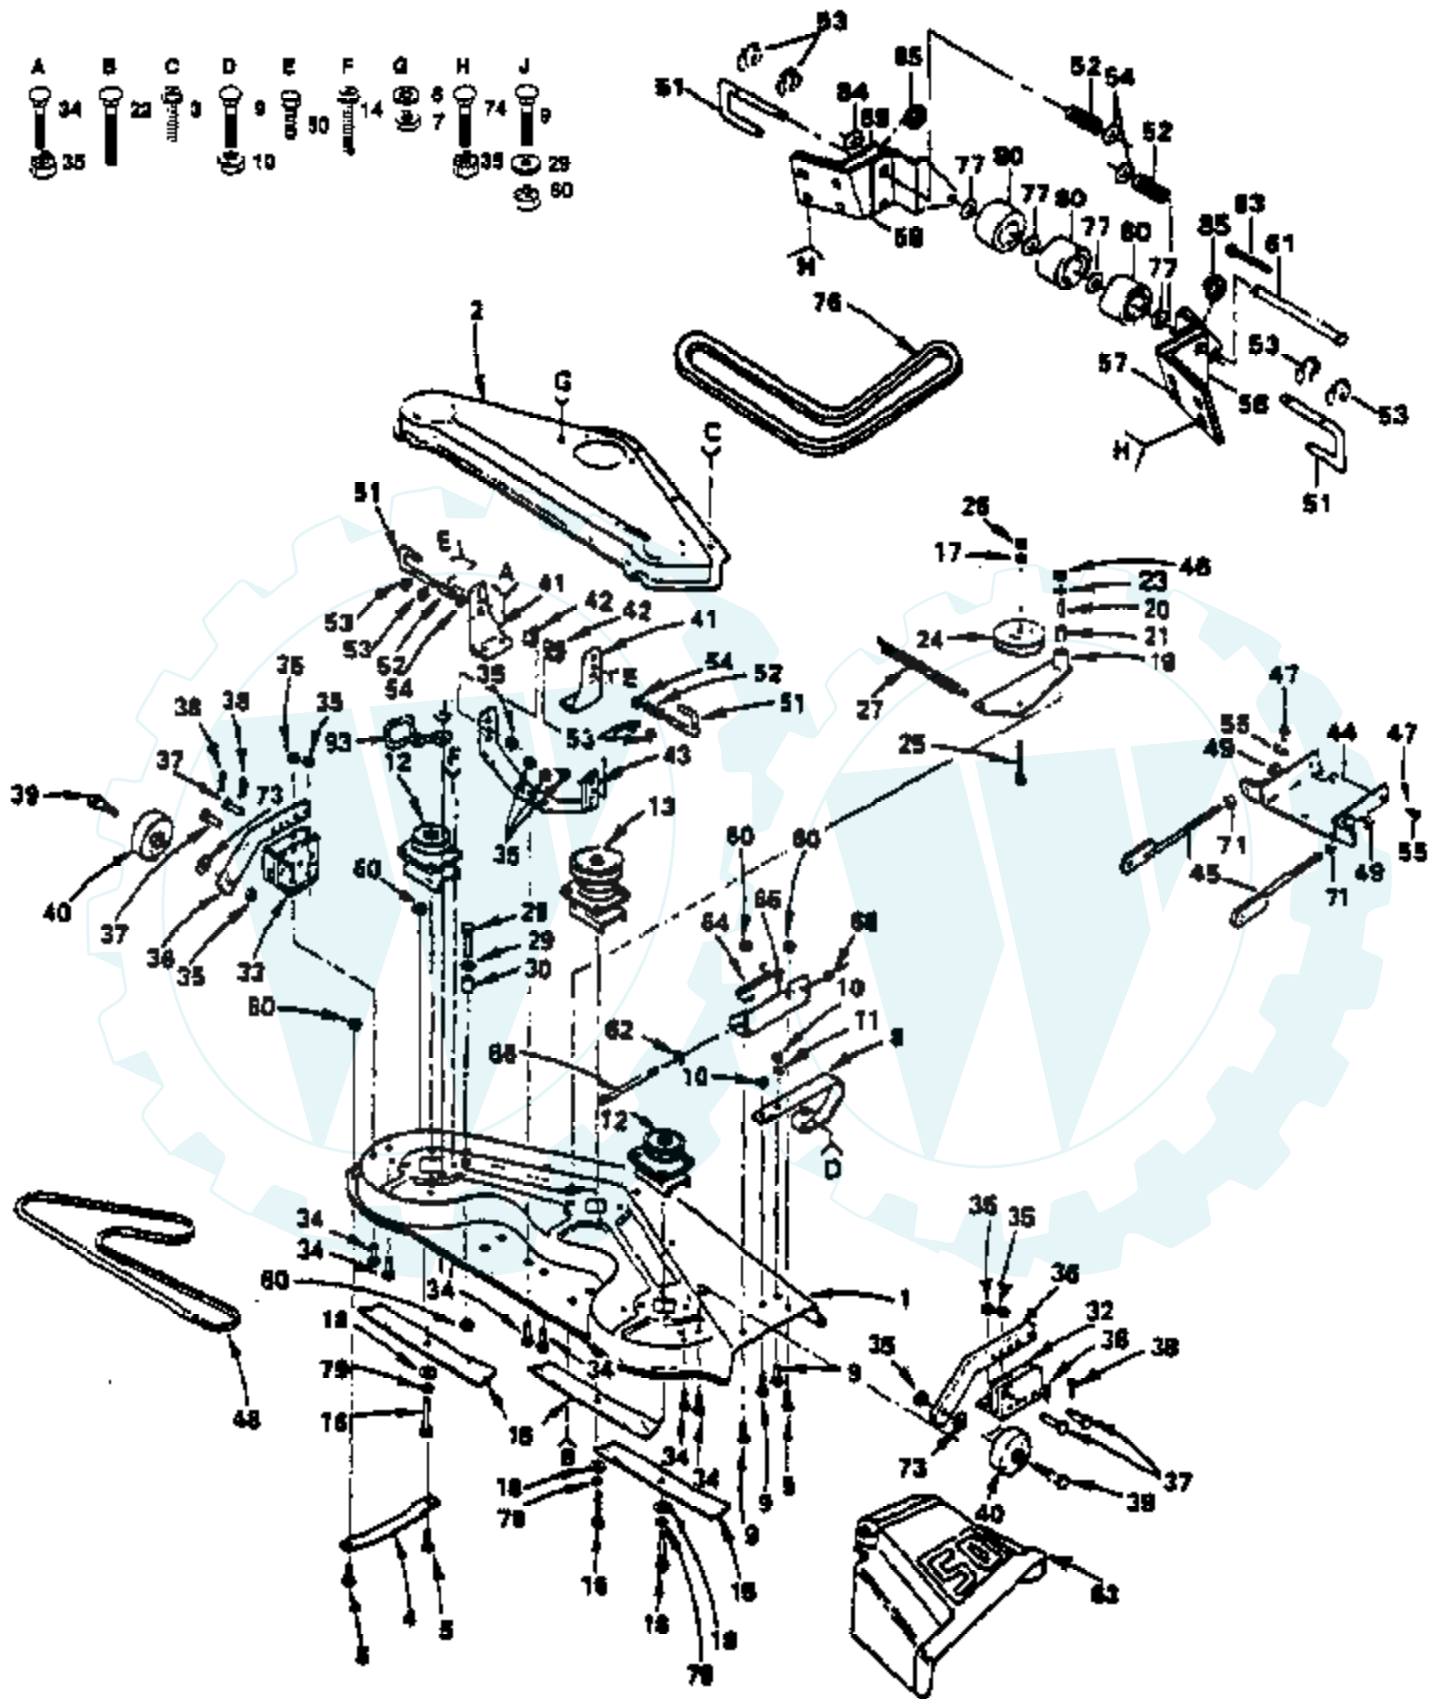

Ref #	Part Number	Qty	Description
1	532121664		Housing, Mower
2	532121811		Cover, Drive, Deck
3	817490508		Screw, Hex Washer Thd. Roll 5/16-18 x 1/2
4	532125074		Runner, L.H.
5	872110505		Bolt, Carriage 5/16-18 x 5/8
6	810040500		Washer, Lock 5/16
7	873220500		Nut, Hex 5/16-18
8	532120449		Runner, R.H.
9	872140506		Bolt, Carriage 5/16-18 x 3/4
10	532124949		Locknut 5/16-18
11	819111116		Washer 11/32 x 11/16 x 16 Gauge
12	532136818		Mandrel, Secondary
13	532121617		Mandrel, Primary
14	817490612		Screw, Hex Washer Thd. Roll 3/8-16 x 3/4
15	532121798		Blade
16	874610624		Bolt, Hex 3/8-24 x 1-1/2 Grade 5
17	810040600		Washer, Lock 3/8
18	819132012		Washer 13/32 x 1-1/4 x 12 Gauge
19	532124685		Arm Assembly, Idler
20	532124702		Liner, Bearing
21	532007835		Bearing
22	872110522		Bolt, Carriage 5/16-18 x 1-1/4 Gr. 5
23	819111816		Washer 11/32 x 1-1/8 x 16 Gauge
24	532102403		Pulley, Idler
25	874760624		Bolt, Hex 3/8-16 x 1-1/2
26	873220600		Nut, Hex 3/8-16
27	532104361		Spring
28	874780520		Bolt, Hex 5/16-18 x 1-1/4 Grade 5
29	819111216		Washer 11/32 x 3/4 x 16 Gauge
30	532008438		Spacer Split
32	532105448		Bracket, Ga. Wheel, R.H.
33	532105449		Bracket, Ga. Wheel, L.H.
34	872240606		Bolt, Carriage 3/8-16 x 3/4
35	873680600		Nut, Crownlock 3/8-16
36	532105453		Bar, Ga. Wheel
37	532139031		Pin, Clevis
38	532124670		Retainer, Spring
39	532137644		Bolt, Shoulder
40	532133957		Wheel, Gauge
41	532105433		Bracket, Suspension
42	532110237		Spacer
43	532105434		Brace, Suspension
44	532140741		Plate Assembly, Mower Suspension
45	532109771		Bracket, Suspension
46	873350500		Nut, Hex 5/16-18
47	532124660		Retainer, Spring
48	532003703		V-Belt
49	873680800		Nut, Crownlock 1/2-13
50	874760622		Bolt, Hex 3/8-16 x 1-3/8
51	532105435		Pin, Release
52	532003720		Spring
53	812000039		Ring, Klip
54	819171612		Washer 17/32 x 5/8 x 16 Gauge
55	532105440		Pin, Clevis
56	532105458		Bracket, Outer, R.H.
57	532109773		Bracket, Inner, R.H.
58	532110997		Bracket, Inner, L.H.
59	532120000		Bracket, Outer, L.H.