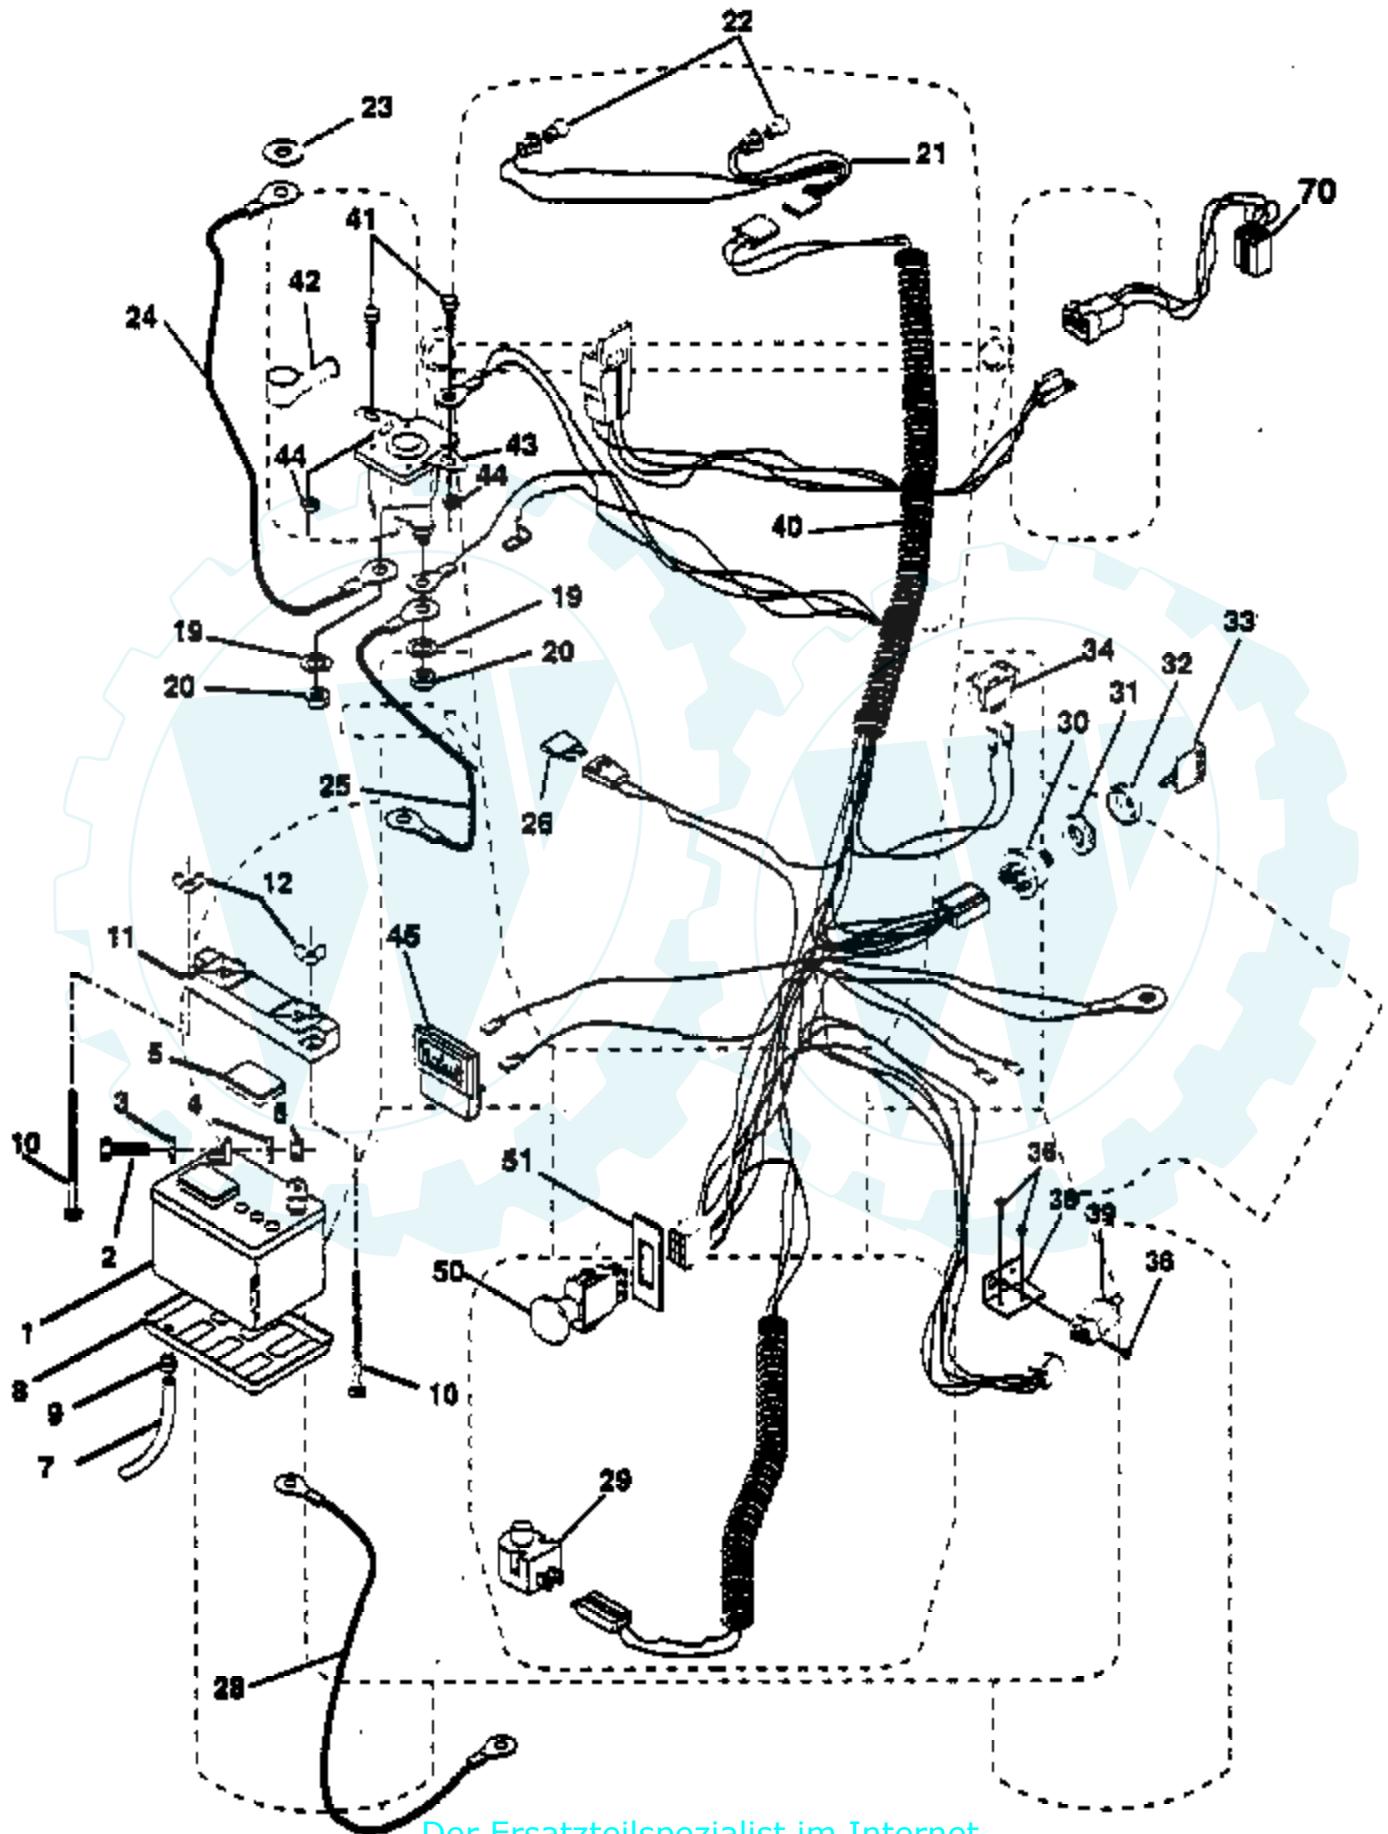

Ref #	Part Number	Qty	Description
1	532121537		Battery
2	874760412		Bolt, Hex Head 1/4-20 x 3/4
3	819091016		Washer 9/32 x 5/8 x 16 Gauge
4	810040400		Washer, Lock 1/4
5	532121264		Caps, Battery
6	873220400		Nut, Hex 1/4-20
7	532007697		Tube, Tray, Battery
8	532124886		Tray, Battery
9	532109596		Clamp, Hose
10	872240460		Bolt, Carriage 1/4-20 x 7-1/2
11	532102476		Guard, Terminal
12	532123198		Nut, Wing 1/4-20
19	810090400		Washer, Lock 1/4
20	873350400		Nut, Hex, Jam 1/4-20
21	532136850		Harness, Socket, Light (Inc.11)
22	532004152		Bulb, Light
23	811150400		Washer, Lock, Internal Tooth 1/4
24	532124780		Cable, Starter, 6 Ga 11" Red
25	532124770		Cable, Battery
26	532108824		Fuse
28	532124773		Cable, Battery
29	532121305		Switch, Plunger
30	532140399		Switch, Ignition
31	532140400		Nut, Ignition
32	532141226		Cover, Switch, Ignition
33	532140401		Key, Molded
34	532110712		Switch, Light
36	817021008		Screw, Hex Tap #10-24 UNC
38	532108236		Bracket Switch Interlock
39	532109553		Switch, Interlock (4 Terminal)
40	532140421		Harness, Ignition
41	871110408		Bolt, Hex 1/4-20 x 1/2 Grade 5
42	532131563		Cover, Terminal
43	532138406		Solenoid
44	873640400		Nut, Hex, Keps 1/4-20
45	532122822		Ammeter rectangular 15 AMP
50	532140404		Switch, P.T.O.
51	532140405		Ring, Retainer, Pto
70	532140427		Harness, Engine