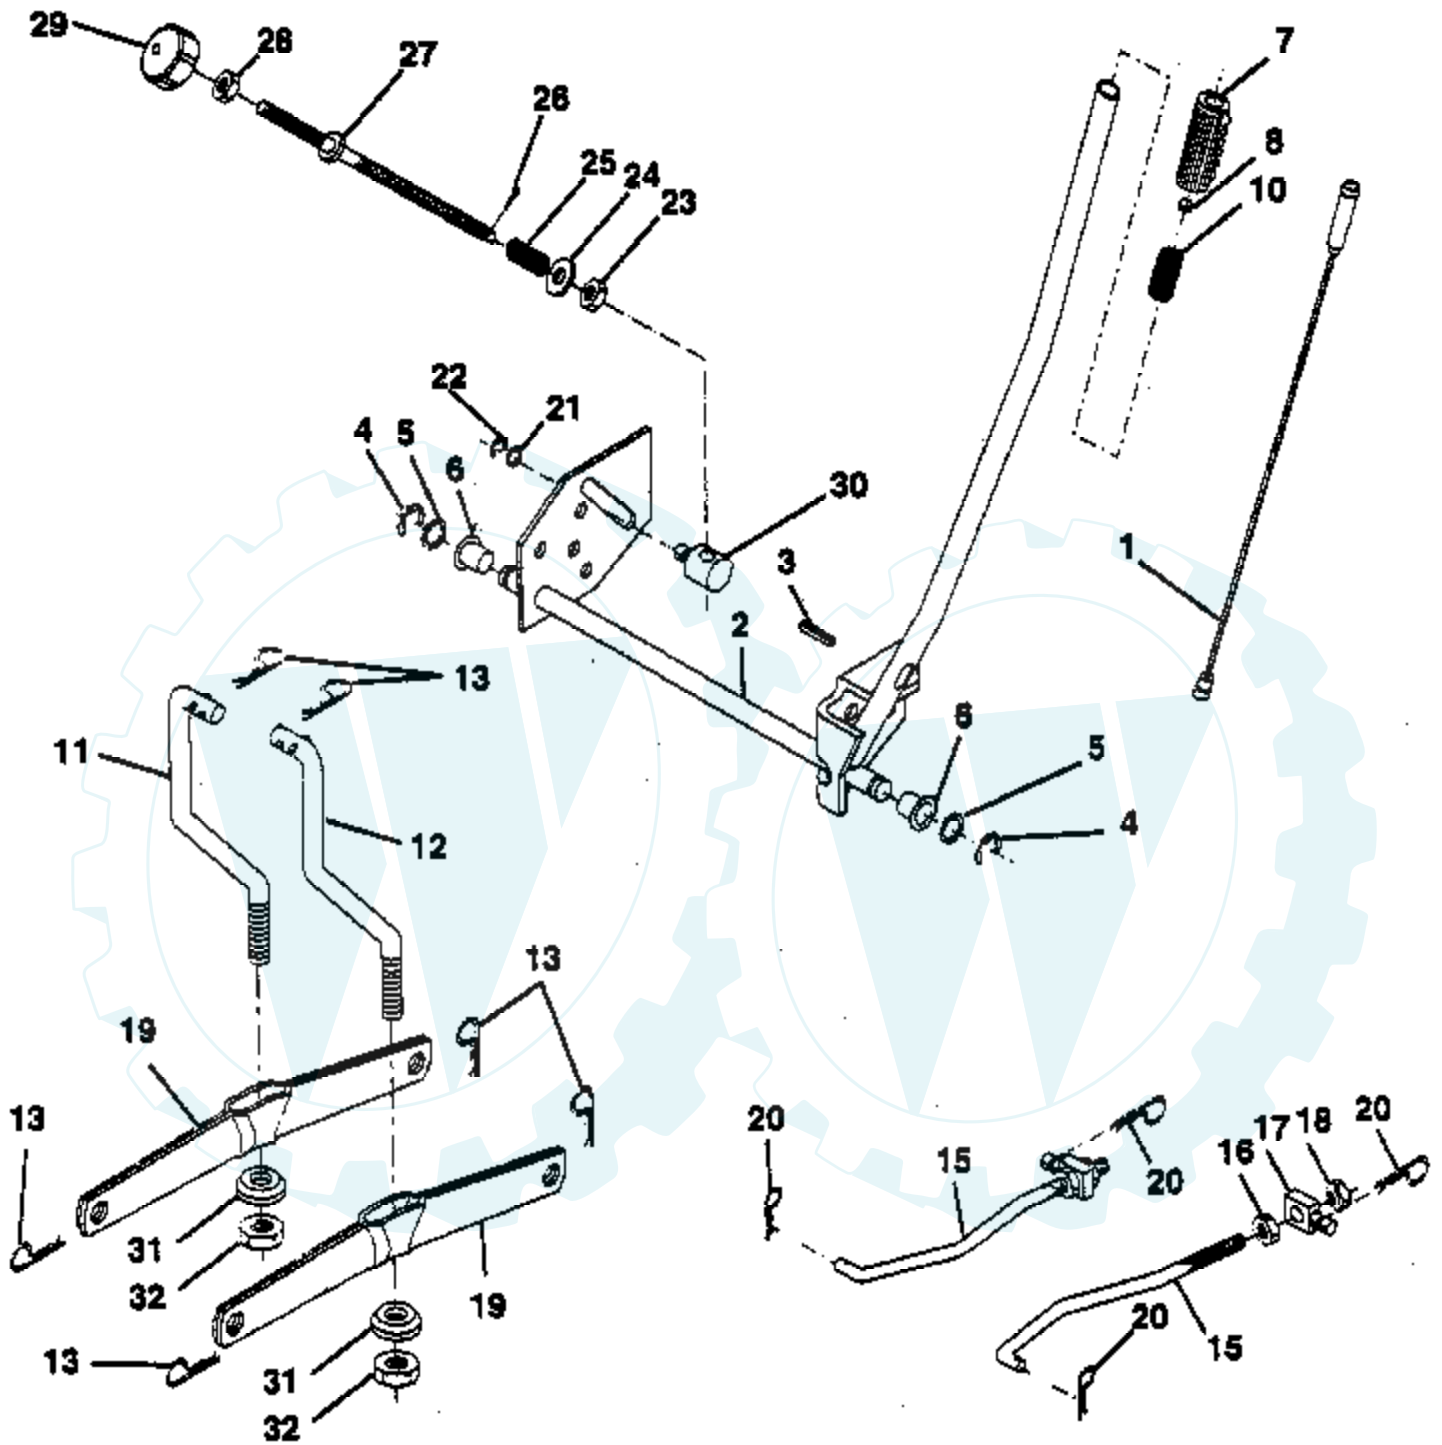

Ref #	Part Number	Qty	Description
1	532136971		Wire Asm Inner W/plunger 20 56
2	532136968		Shaft Asm Lift RH w/Inf
3	532138284		Pin Groove 1 500 Zinc
4	812000002		E Ring #5133-62
5	819211621		Washer 21/32 X 1 X 21 Ga
6	532120183		Bearing Nylon Blk 629 Id
7	532109413		Grip Handle Bicycle Blk
8	532124526		Button Plunger Black
10	532122512		Spring Cprsn 3 750 Oiled
11	532139865		Link Lift LH
12	532139866		Link Lift RH
13	532124670		Retainer Spring
15	532127218		Link Front
16	873350800		Nut Jam Hex 1/2-13 Unc
17	532130171		Trunnion Blk Zinc
18	873800800		Nut Lock W/wsh 1/2-13unc
19	532139868		Arm Suspension Rear
20	532124660		Retainer Spring
21	819151216		Washer 15/32 X 3/4 X 16 Ga
22	812000037		Ring Klip #5304-37
23	532110807		Nut Special
24	819131016		Washer 13/32 X 5/8 X 16 Ga
25	532124874		Spring 2-1/8"
26	876020308		Pin Cotter 3/32 X 1/2
27	532110729		Rod Adj Lift Zinc 9 00 Wrk Lg
28	873350600		Nut Hex Jam 3/8-16 Unc
29	532138057		Knob Inf 3/8-16 Unc Blk W/sym
30	532110810		Trunnion Dp Stop Dbl Thds PLT
31	532140302		Bearing Pvt Lift Spherical
32	873810600		Nut Lock 3/8-24 w/Nylon Insert