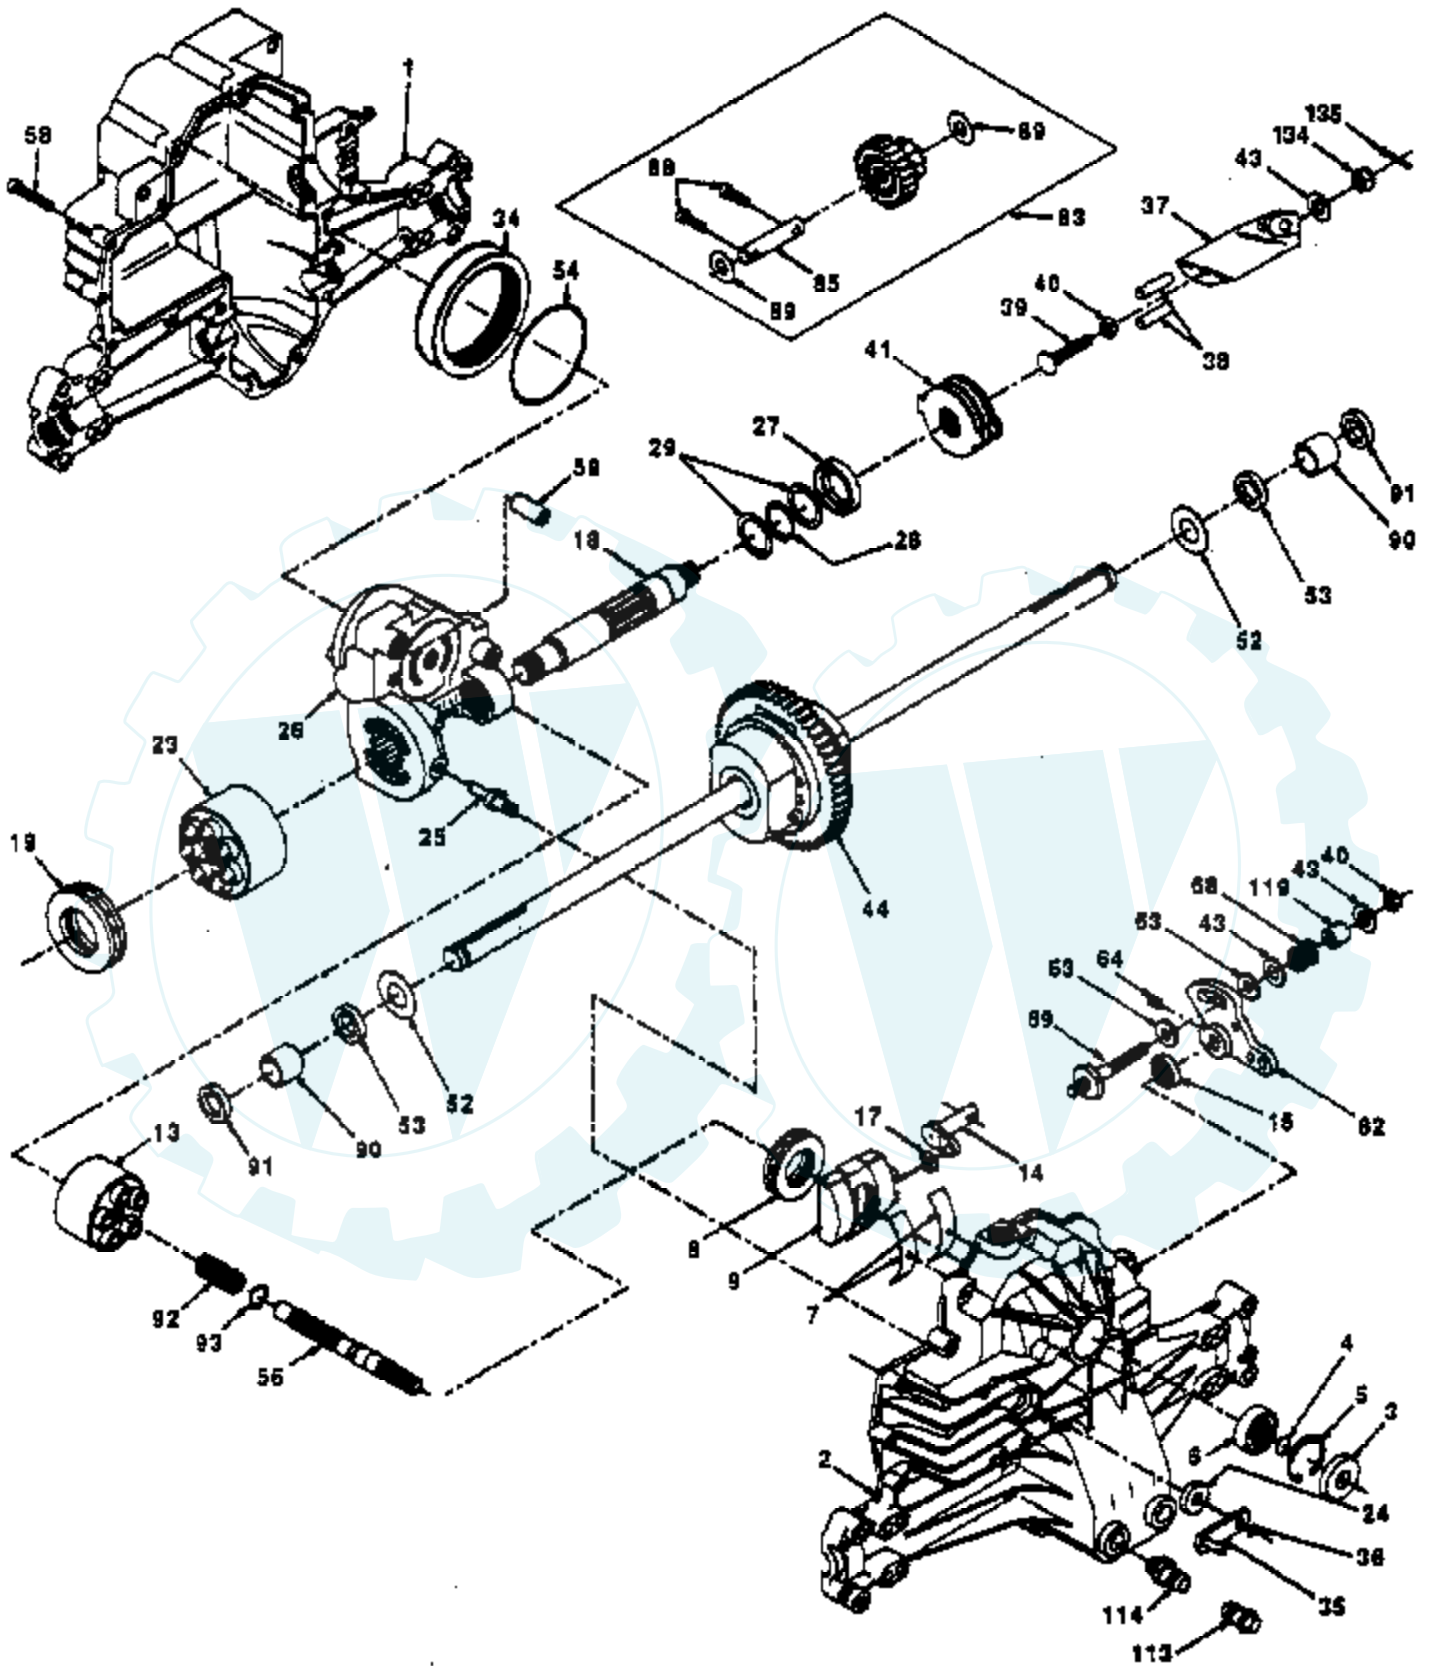

Ref #	Part Number	Qty	Description
1	532142930		Housing, Lower
2	532142931		Assembly, Upper Housing
3	532142932		Seal, Lip
4	532142928		Ring, Wire Retaining
5	532142933		Ring, Retaining
6	532142934		Bearing, Shaft Ball
7	532142935		Bearing, Cradle
8	532142936		Bearing, Thrust 30 x 52 x 13
9	532142937		Swashplate, Variable
13	532142938		Block, Cylinder Assembly
14	532142939		Arm, Trunnion
15	532142940		Seal, Lip
17	532142941		Guide, Slot
18	532142942		Shaft, Motor
19	532142943		Bearing, Thrust 42 x 68 x 16
23	532142944		Block, Cylinder Assembly
24	532142945		Seal, Lip 10 x 25 x 7
25	532142946		Actuator, Bypass
26	532142947		Center Section Assembly Kit
27	532142948		Seal, Lip 26 x 42 x 8
28	532142949		Ring, Retaining
29	532142950		Washer 26 x 35 x 1
34	532142951		Oil Filter Element
35	532142952		Arm, Bypass
36	532142953		Ring, Retaining
37	532142954		Arm, Actuating
38	532142955		Pin, Actuating
39	532142956		Bolt 5/16-24 x 1-3/4
40	532142957		Locknut, Hex 5/16-24 UNJC
41	532142958		Brake Rotor/Stator Kit
43	532142884		Washer 7/16 x 7/8 x .060
44	532142959		Differential Assembly
52	532142960		Washer 3/4 x 1.5 x .03
53	532142961		Seal .75 x 1.25 x .250
54	532142962		O-Ring .103 x 2.987 ID
56	532142963		Shaft, Input
58	532142964		Bolt 1/4-20 x 1.38
59	532142965		Pin .5 OD x .43 ID x .750
62	532142966		Arm, Control
63	532142967		Puck, Dampener
64	532142920		Set Screw
65	532142968		Bolt #8-32 x .875
68	532142969		Spring
69	532142970		Socket Set Screw
83	532142971		Jack Shaft Assembly
85	532142972		Jack Shaft
88	532142973		Capscrew
89	532142974		Washer
90	532142975		Sleeve Bearing
91	532142976		Seal, Wiper
92	532142977		Spring, Block
93	532142978		Washer, Block Thrust
95	532142979		Strap, Locking
113	532142917		Cap, Vent Assembly
114	532142918		Fitting, O-Ring Assembly
119	532142980		Spacer
121	532142981		Jam Nut 5/16-24