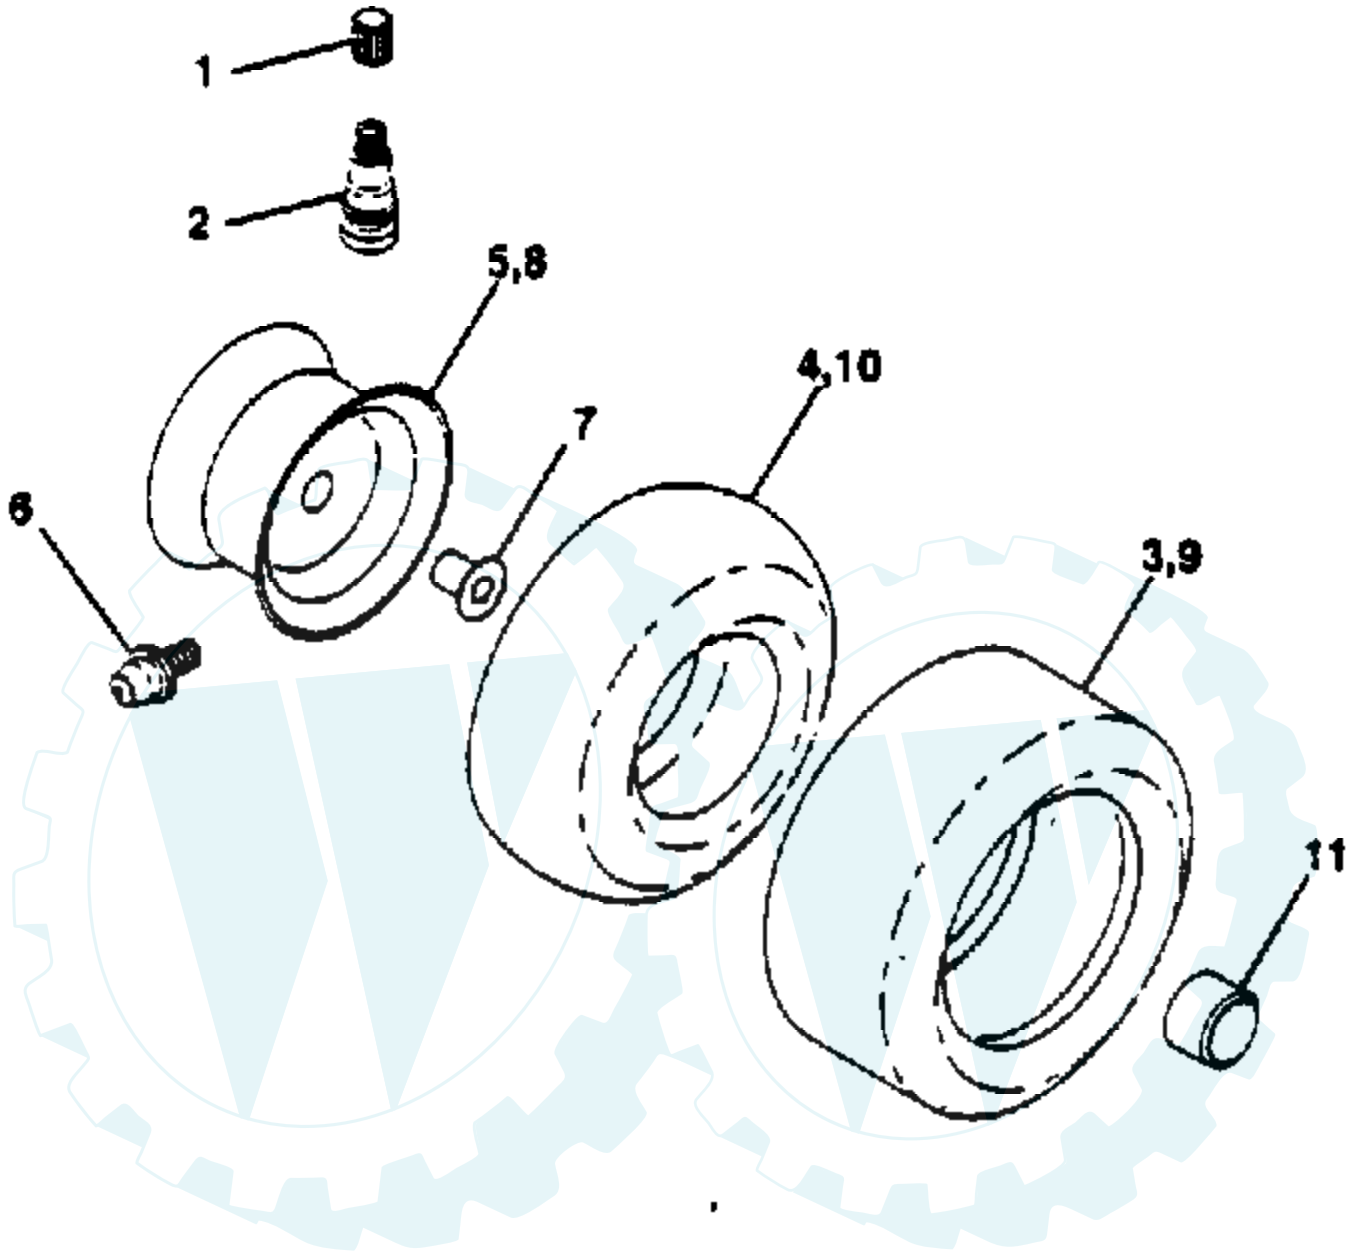

Ref #	Part Number	Qty	Description
1	532059192		Cap Valve Tire
2	532065139		Stem Valve
3	532106222		Tire F Ts 15 X 6 0 - 6 Service
4	532059904		Tube Front (Service Item Only)
5	532138336		Rim Asm 8"rear White Service
6	532124957		Fitting Grease (Front Wheel Only)
7	532124959		Bearing Flange (Front Wheel Only)
8	532138337		Rim Asm 6" front White Service
9	532122082		Tire R Ts 20 X 10 - 8 Service
10	532124926		Tube Rear (Service Item Only)
11	532104757		Cap Hub Axle Black 1.50 x 1.00