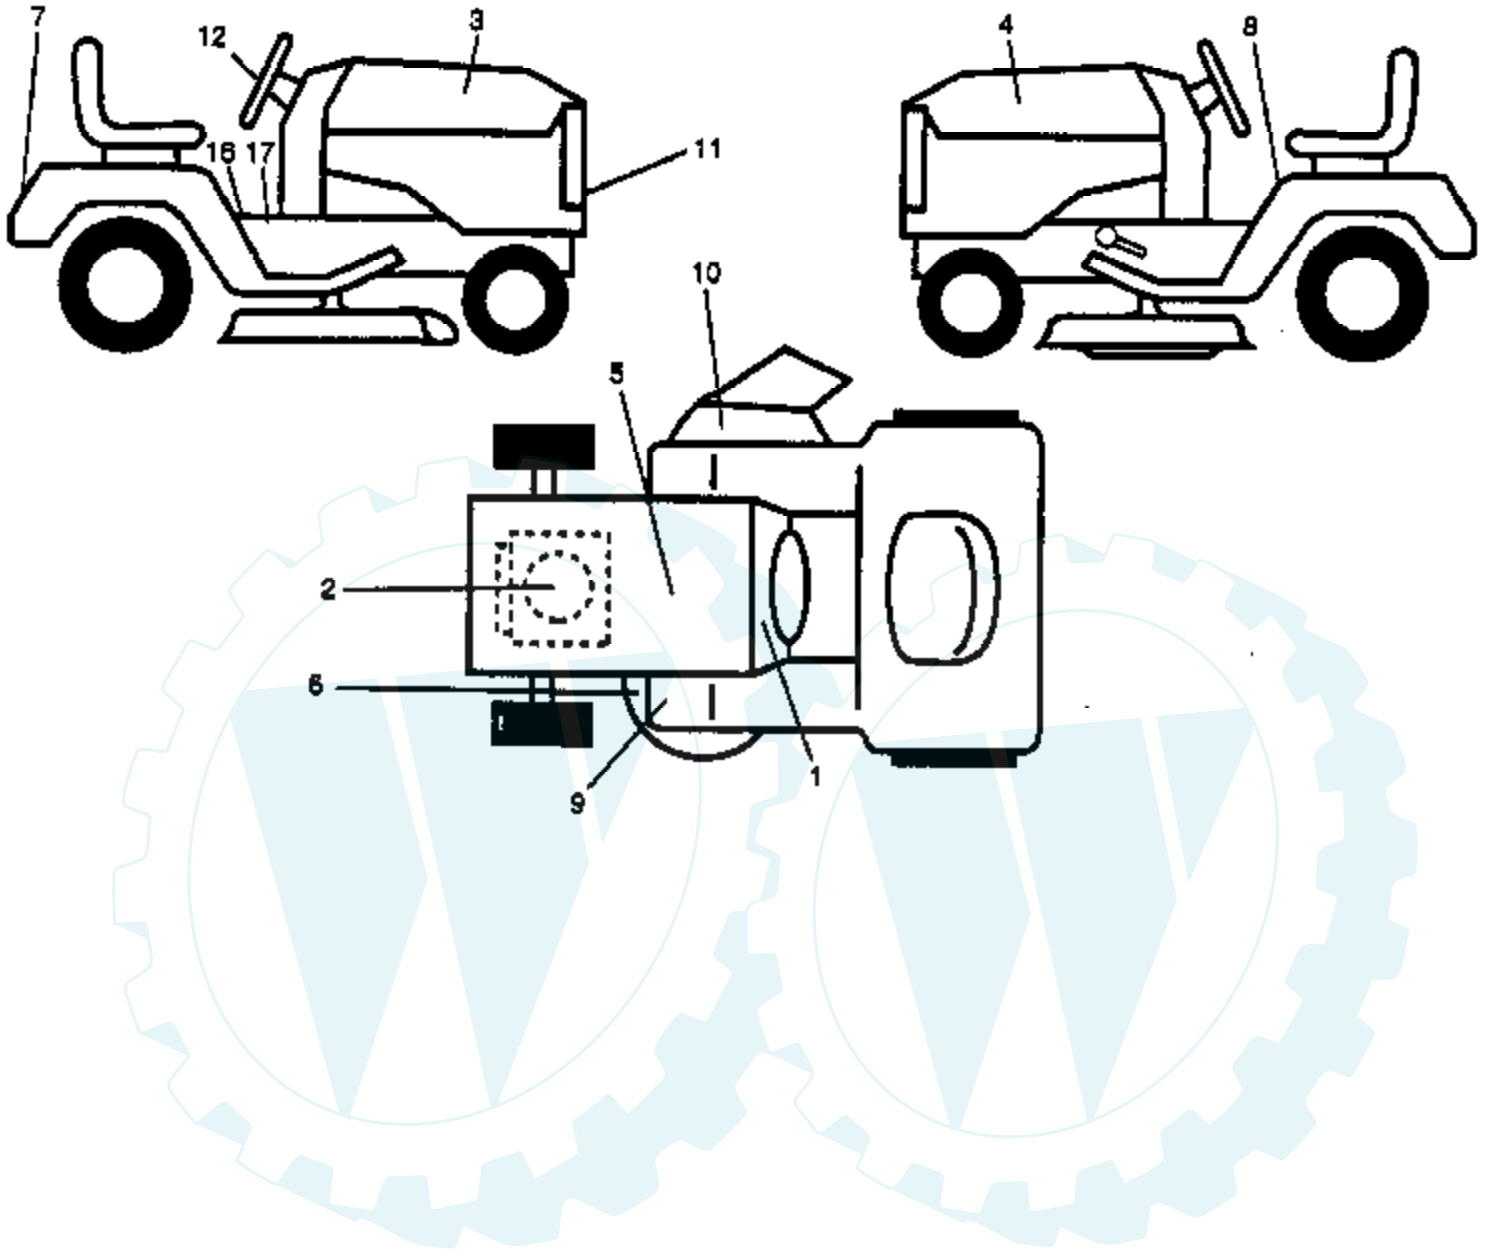

Ref #	Part Number	Qty	Description
1	532138956		Decal Instruction Dash Eng/fr
2	532132507		Decal HP Engine
3	532142784		Decal Hood RH
4	532142785		Decal Hood LH
5	532121549		Decal Caution Battery Fr/ger
6	532139346		Decal V-Belt Sch
7	532133900		Decal Fender
8	532133795		Decal Caution Fender Eng/fr
9	532101892		Decal Clutch/brake Eng/fr
10	532137259		Decal Warning MULT-LANGUAGE
11	532127630		Decal Grille
12	532137963		Decal Insert Strg. Whl PP Auto
16	532142337		Decal Sdl Cold Start Hyd E/F
17	532140837		Decal Brake Parking Saddle
	532138311		Decal Lift Handle(Lift Handle) Not Shown.
	532142341		Decal Drawbar Cntrl Mvt Hyd LT Not Shown.
	532143695		Manual Owners, English Not Shown.
	532143696		Manual Owners, French Not Shown.
	00LC05		33 lb. Weights (pairs)
	0LSB42		Snow Blower
	00LC06		Tire Chains