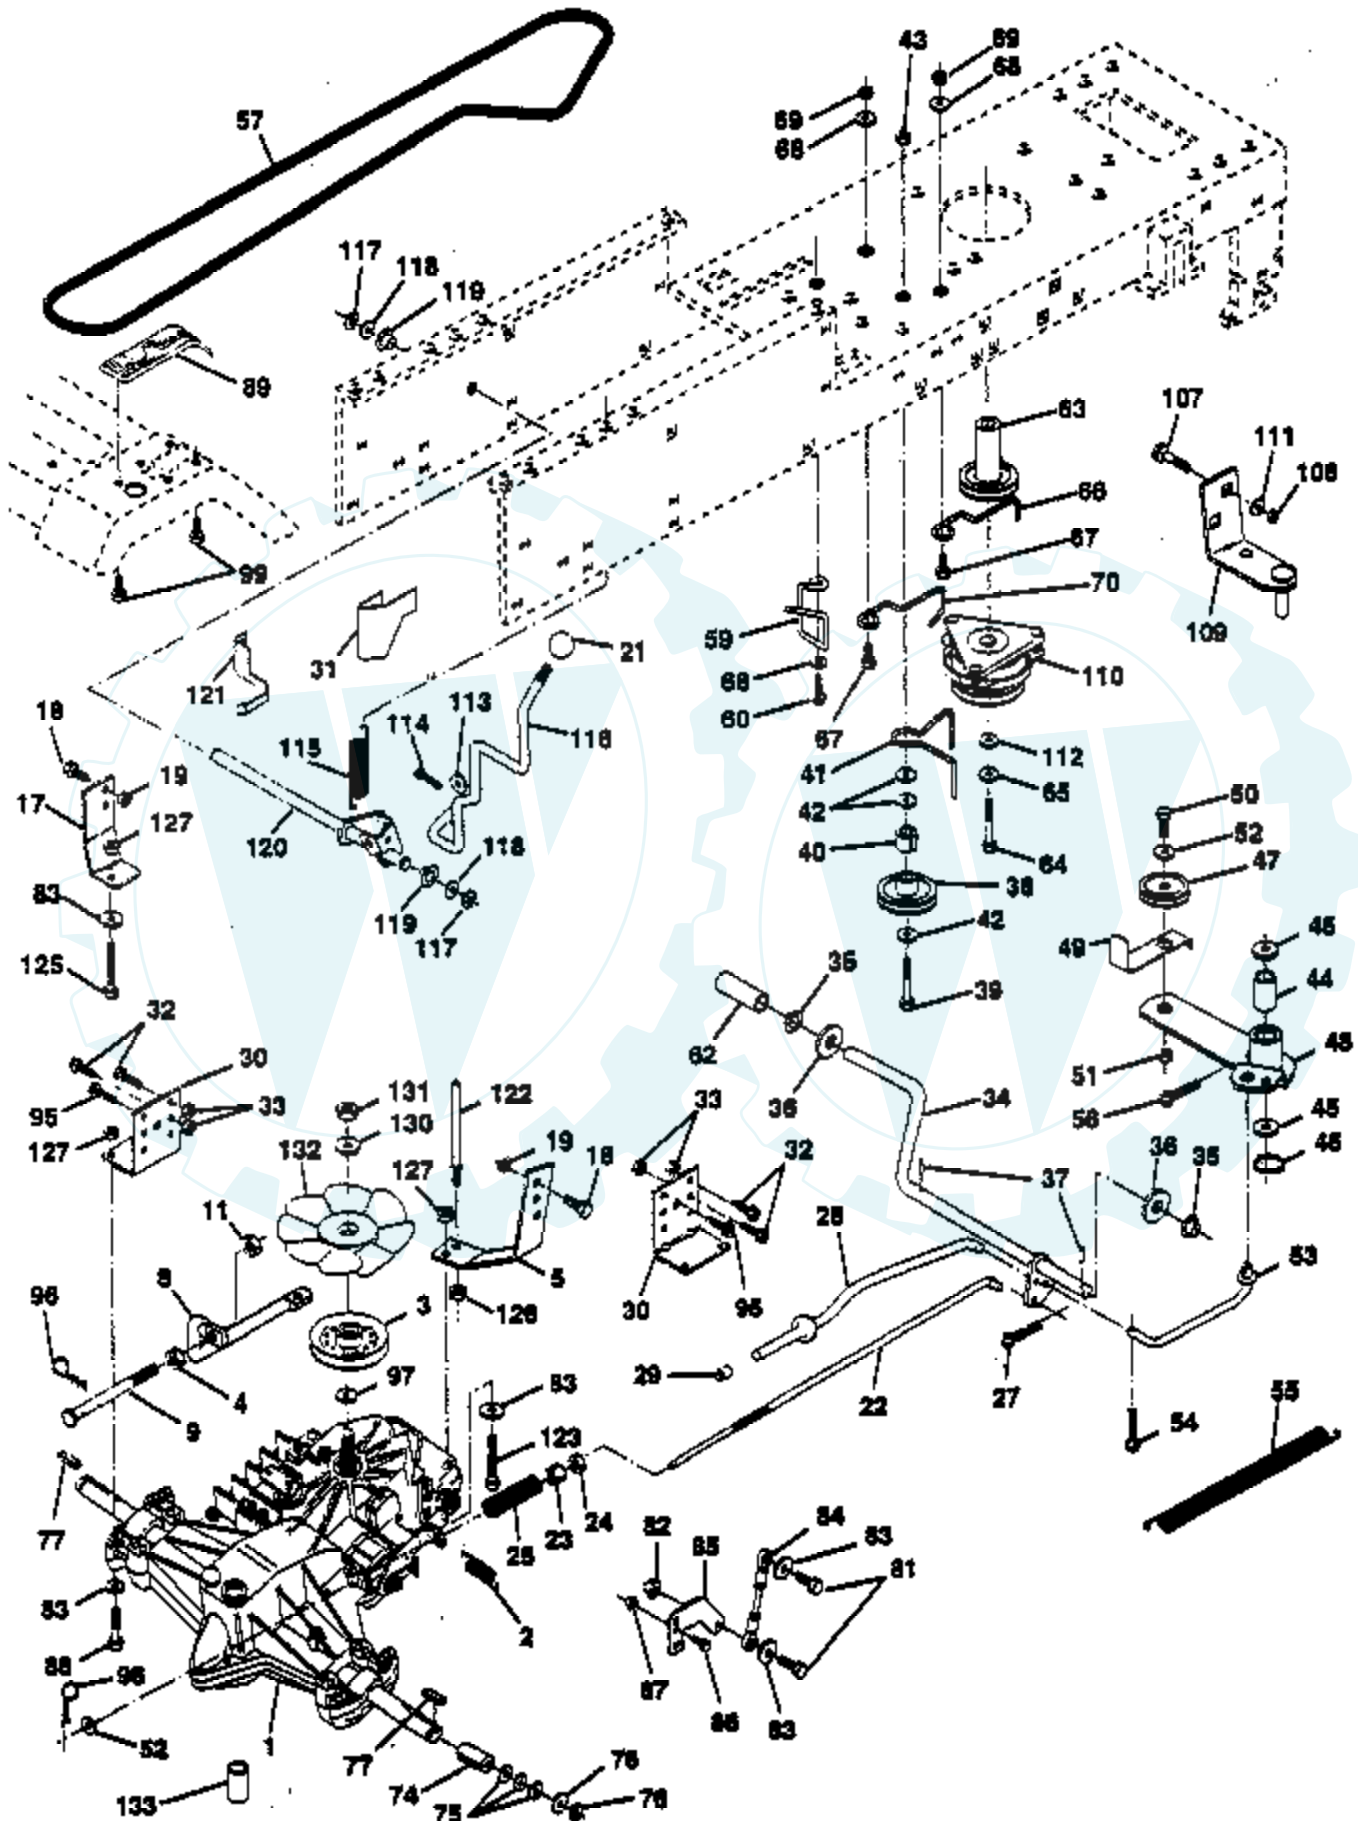

Ref #	Part Number	Qty	Description
1	532140295		Transaxle Assembly
2	532142431		Spring, Return, Brake
3	532140293		Pulley, Transaxle
4	873350500		Nut Hex Jam 5/16-18 Unc
5	532140157		Strap Torque Rh Hydro 18/20" T
8	532140357		Control Bypass Hydro 18" Tires
9	532140550		Rod Bypass Hydro 18/20"
11	873800500		Nut Lock Hex W/Ins 5/16-18 Unc P
17	532140158		Strap Torque Lh Hydro 18/20" T
18	874780616		Bolt Fin Hex 3/8-16 Unc x 1 Gr. 5
19	873800600		Nut Lock Hex W/Wsh 3/8-16 Unc
21	532121274		Knob, Duckhead 1/2-13
22	532140217		Rod, Brake Hydro
23	873350600		Nut
24	873800600		Locknut
25	532106888		Spring, Brake Rod
27	876020412		Pin Cotter 1/8 x 3/4 CAD.
28	532133261		Rod, Parking Brake
29	532071673		Cap, Parking Brake
30	532130807		Bracket, Transaxle
31	532127275		Keeper Belt Lh
32	874760512		Bolt Hex Hd 5/16-18 Unc x 3/4
33	873800500		Nut Lock Hex W/Ins. 5/16-18 Unc
34	532122424		Shaft, Foot Pedal
35	532120183		Bearing, Nylon
36	819211616		Washer
37	532124963		Pin, Roll
38	532123674		Pulley, Idler, Flat
39	874760644		Bolt
40	532124965		Spacer, Split
41	532109070		Keeper, Belt Retainer
42	819131312		Washer 13/32 x 13/16 x 12 Gauge
43	873800600		Nut
44	532105706		Bearing, Nylon
45	532110812		Washer, Hardened
46	812000039		Ring, Klip
47	532127783		Pulley, Idler, V-Groove
48	532123789		Bellcrank Assembly
49	532123205		Retainer, Belt
50	874760624		Bolt
51	873680600		Nut
52	819131316		Washer
53	532105710		Link, Clutch
54	876020412		Pin
55	532105709		Spring, Return, Clutch
56	876020412		Pin
57	532140294		V-Belt, Ground Drive
59	532140312		Keeper, Center Span
60	817490612		Screw Thdrol. 3/8-16 x 3/4 Ty. TT
62	532124872		Cover, Pedal
63	532140189		Pulley, Engine
64	871170768		Bolt, Hex
65	810040700		Washer
66	532105730		Keeper Belt Engine
67	874760616		Bolt
68	819131312		Washer 13/32 x 13/16 x 12 Gauge
69	873800600		Nut
70	532121218		Keeper Belt Engine