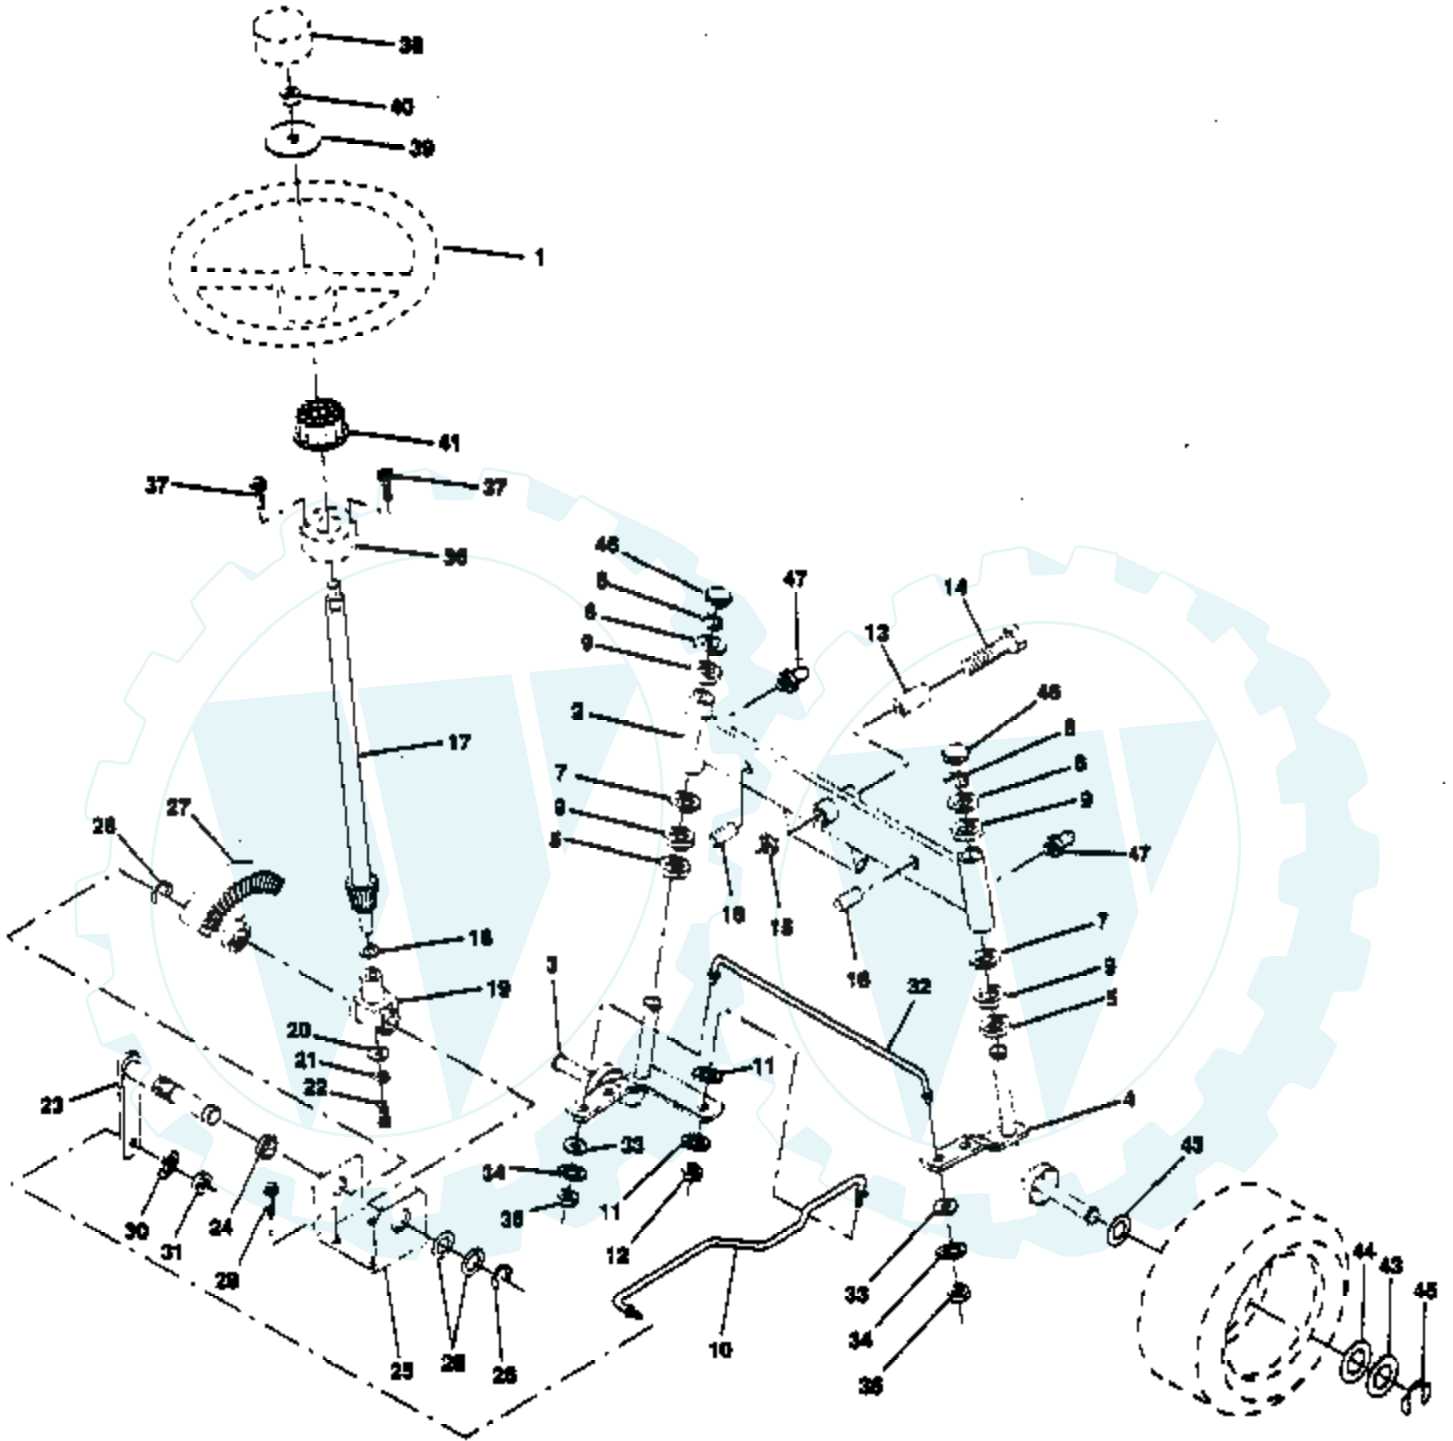

Ref #	Part Number	Qty	Description
1	532121472		Wheel Steering Auto Black
2	532142033		Axle Asm Fr LT W/gzks 38/42
3	532135227		Spindle Asm LH
4	532135228		Spindle Asm RH
5	532124931		Bearing Race Thrust Harden
6	532121748		Washer 25/32 X 1-5/8 X 16 Ga
7	819272016		Washer 27/32 X 1-1/4 X 16 Ga
8	812000029		Ring Klip #t5304-75
9	532124937		Bearing Col Strg Blk
10	532130468		Link Drag Sol Ball Jt 20 064
11	810040600		Washer Lock Hvy Hlcl Spr 3/8
12	873610600		Nut Fin Hex 3/8-24 Unf
13	532110438		Spacer Bearing Axle Front
14	874011056		Bolt Hex 5/8-11 Unc X 3-1/2
15	873901000		Nut Lock Flange 5/8-11 Unc
16	532132624		Pin Axle 5/8 X 1 55/1 54 Lg
17	532128762		Shaft Asm Strg 20 31 x 3/4 YP YT
18	532057079		Washer Thrust 515x 750x ??33
19	532124035		Support Shaft
20	532126684		Washer Shim 1/4 X 5/8 X 062
21	810040400		Washer Lock Hvy Helical 1/4
22	871070410		Screw Hex Socket 1/4-20 X 5/8
23	532127501		Shaft Asm Pittman
24	532109816		Nyliner Snap In
25	532124036		Bracket Steering
26	812000029		Ring Klip #t5304-75
27	532136874		Gear Sector
28	532124931		Bearing Race Thrust Harden
29	817490612		Screw Thdrol 3/8-16x3/4 Ty-tt
30	810040600		Washer Lock Hvy Hlcl Spr 3/8
31	873610600		Nut Fin Hex 3/8-24 Unf
32	532130467		Rod Tie Wire Form 19 75 Elec
33	819111216		Washer 11/32 x 3/4 x 16 Ga.
34	810040500		Washer, Lock Hvy Hlcl Spr 5/16
35	873810500		Locknut 5/16-24 Unf
36	532124720		Bushing Strg Blk 742/747 Id
37	817431008		Screw Slftp #10-16 X 1/2 Ty-b
38	532126805		Insert Cap Strg Wh Aut
39	532100712		Washer 53 X 2 25 X 160 Zinc
40	873940800		Nut Hex Jam Toplock 1/2-20 Unf
41	532100711		Adapter Wheel Strg 758/ 753id
43	532121749		Washer 25/32 X 1 1/4 X 16 Ga
44	532121748		Washer 25/32 X 1-5/8 X 16 Ga
45	812000029		Ring Klip #t5304-75
46	532121232		Cap Spindle Fr Top Blk
47	532124836		Fitting Grease