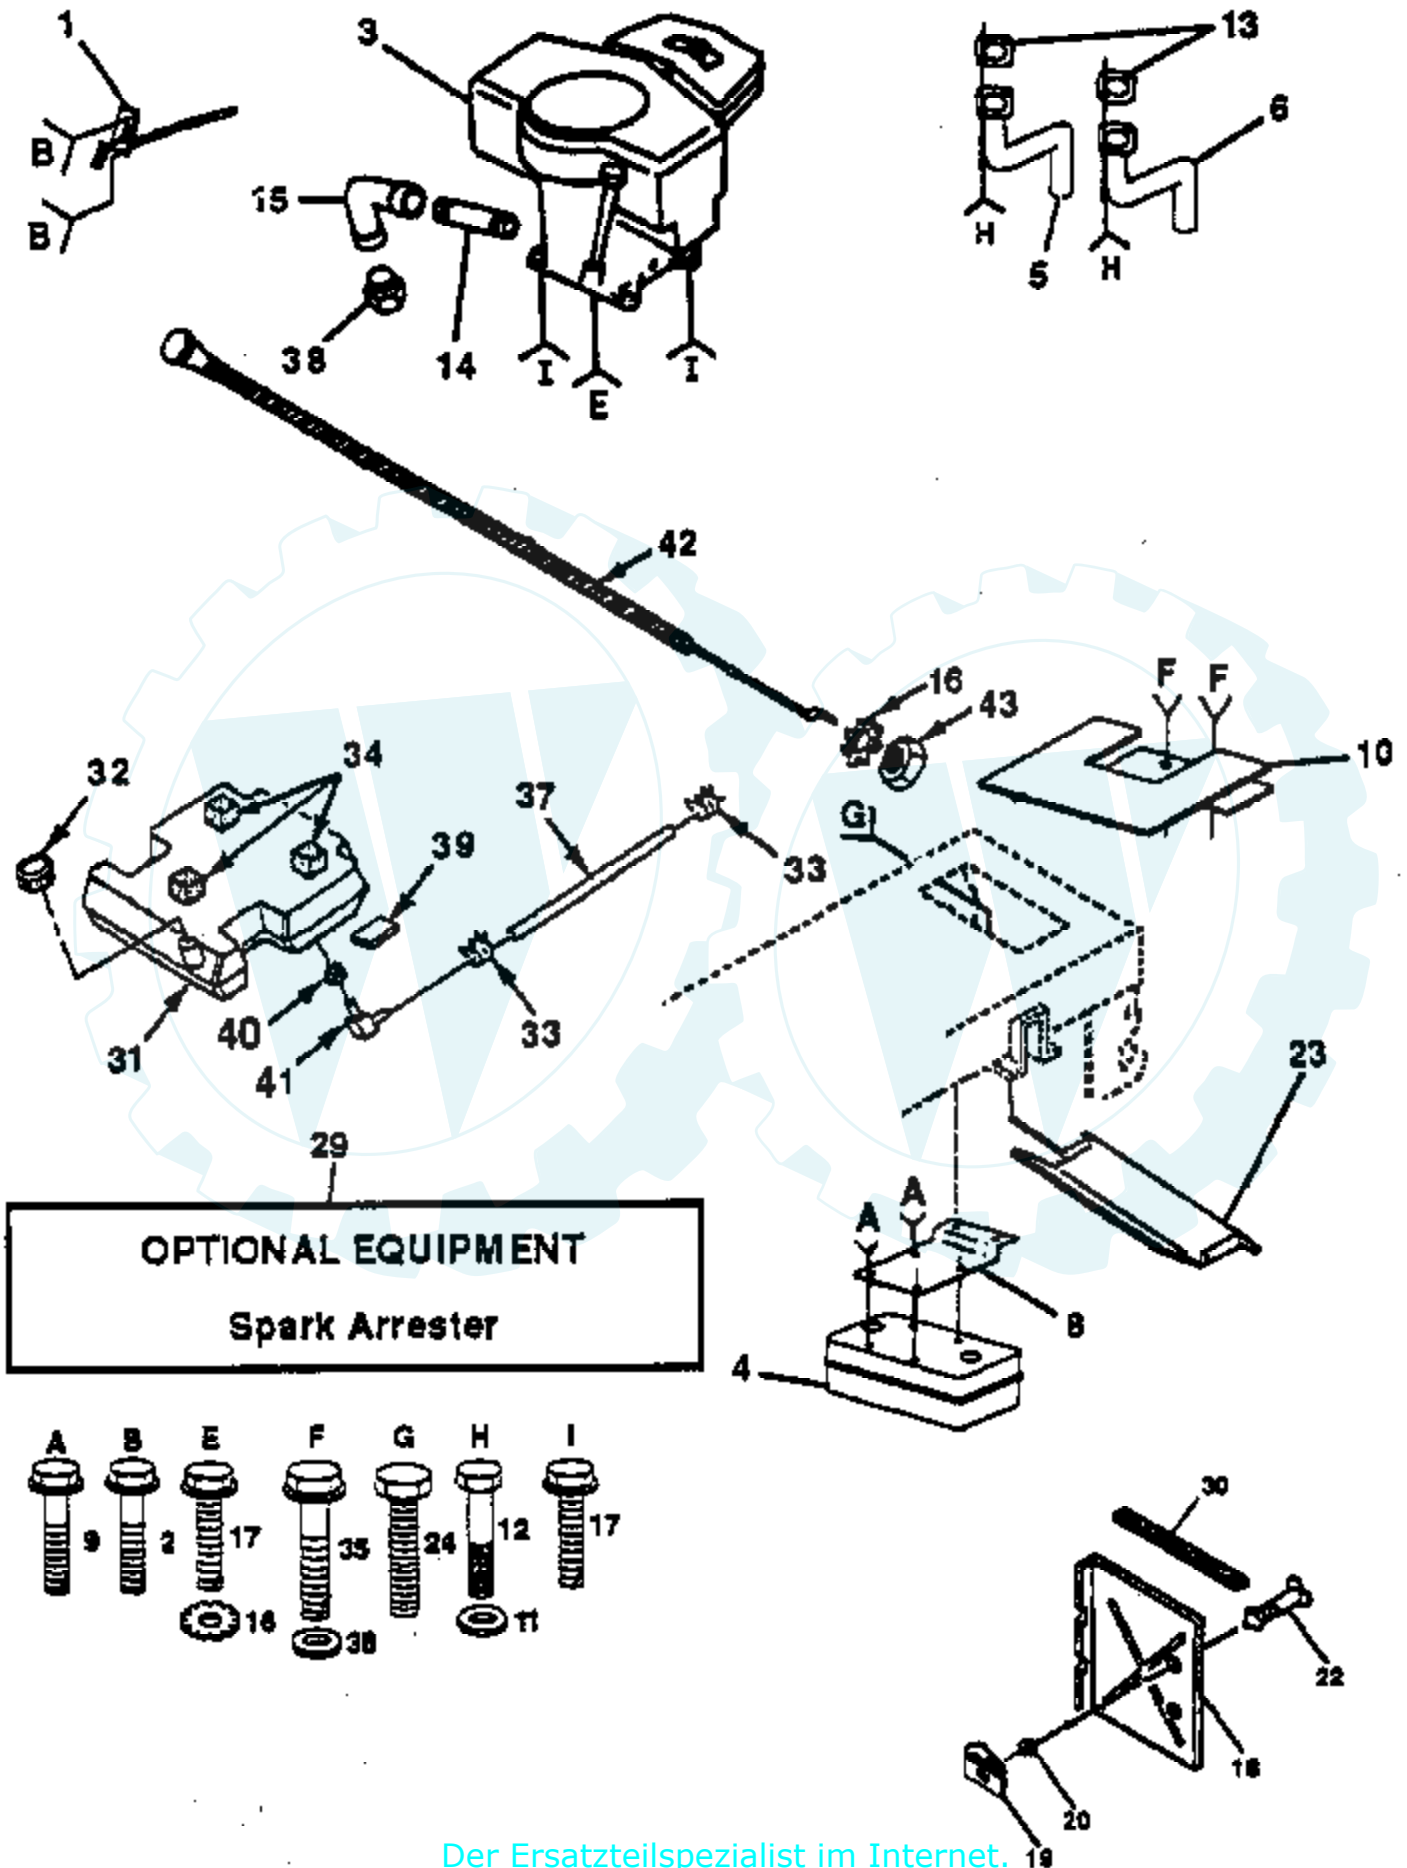

Ref #	Part Number	Qty	Description
1	532137214		Control RH Blk Flg 37 88
2	817720410		Screw Hex Thd Cut 1/4-20x5/8 T
4	532137978		Muffler VGT YT Dual Inlet
5	532136215		Tube Manifold LH
6	532136216		Tube Manifold RH
8	532122439		Bracket Muffler Mounting
9	817190408		Screw Hex Wsh Thd Cut 1/4-20
10	532143600		Shield Heat LT
11	810040500		Washer Lock Hvy Spr 5/16-18
12	874570512		Screw Hex Skt 5/16-18 unc x 3/4
14	813280336		Nipple Pipe 3/8 Npt X 4-1/2"
15	813200300		Elbow Std 90 Degree 3/8-18 Npt
16	811050600		Washer Lock Ext Tooth 3/8
17	817490624		Screw Thdrol 3/8-16 x 1-1/2
18	532133747		Shield Heat Electric
19	532105839		Receptacle 1/4 Turn
20	532105838		Retainer 1/4 Turn
22	532123650		Stud 1/4 Turn
23	532128953		Shield Heat Browning LT/YT
24	817021008		Screw Tap Hex #10-24unc X 1/2
29	532137180		Kit Spark Arrestor (Flat Scrm)
30	532105037		Foam Strip 18"
31	532141069		Tank Fuel 3 50 Rear
32	532140527		Cap Asm Fuel
33	532123487		Clamp Hose Blk
34	532106082		Pad, Spacer
35	817490512		Screw Thdrol 5/16-18 x 3/4
36	819131614		Washer 13/32 x 1 x 14 Ga.
37	532008543		Line Fuel 54"
39	532109227		Pad, Idler
40	532124952		Bushing
41	532139277		Stem Tank Fuel
42	532132782		Choke Control
43	873610600		Nut, Fin Hex 3/8-24 Unf