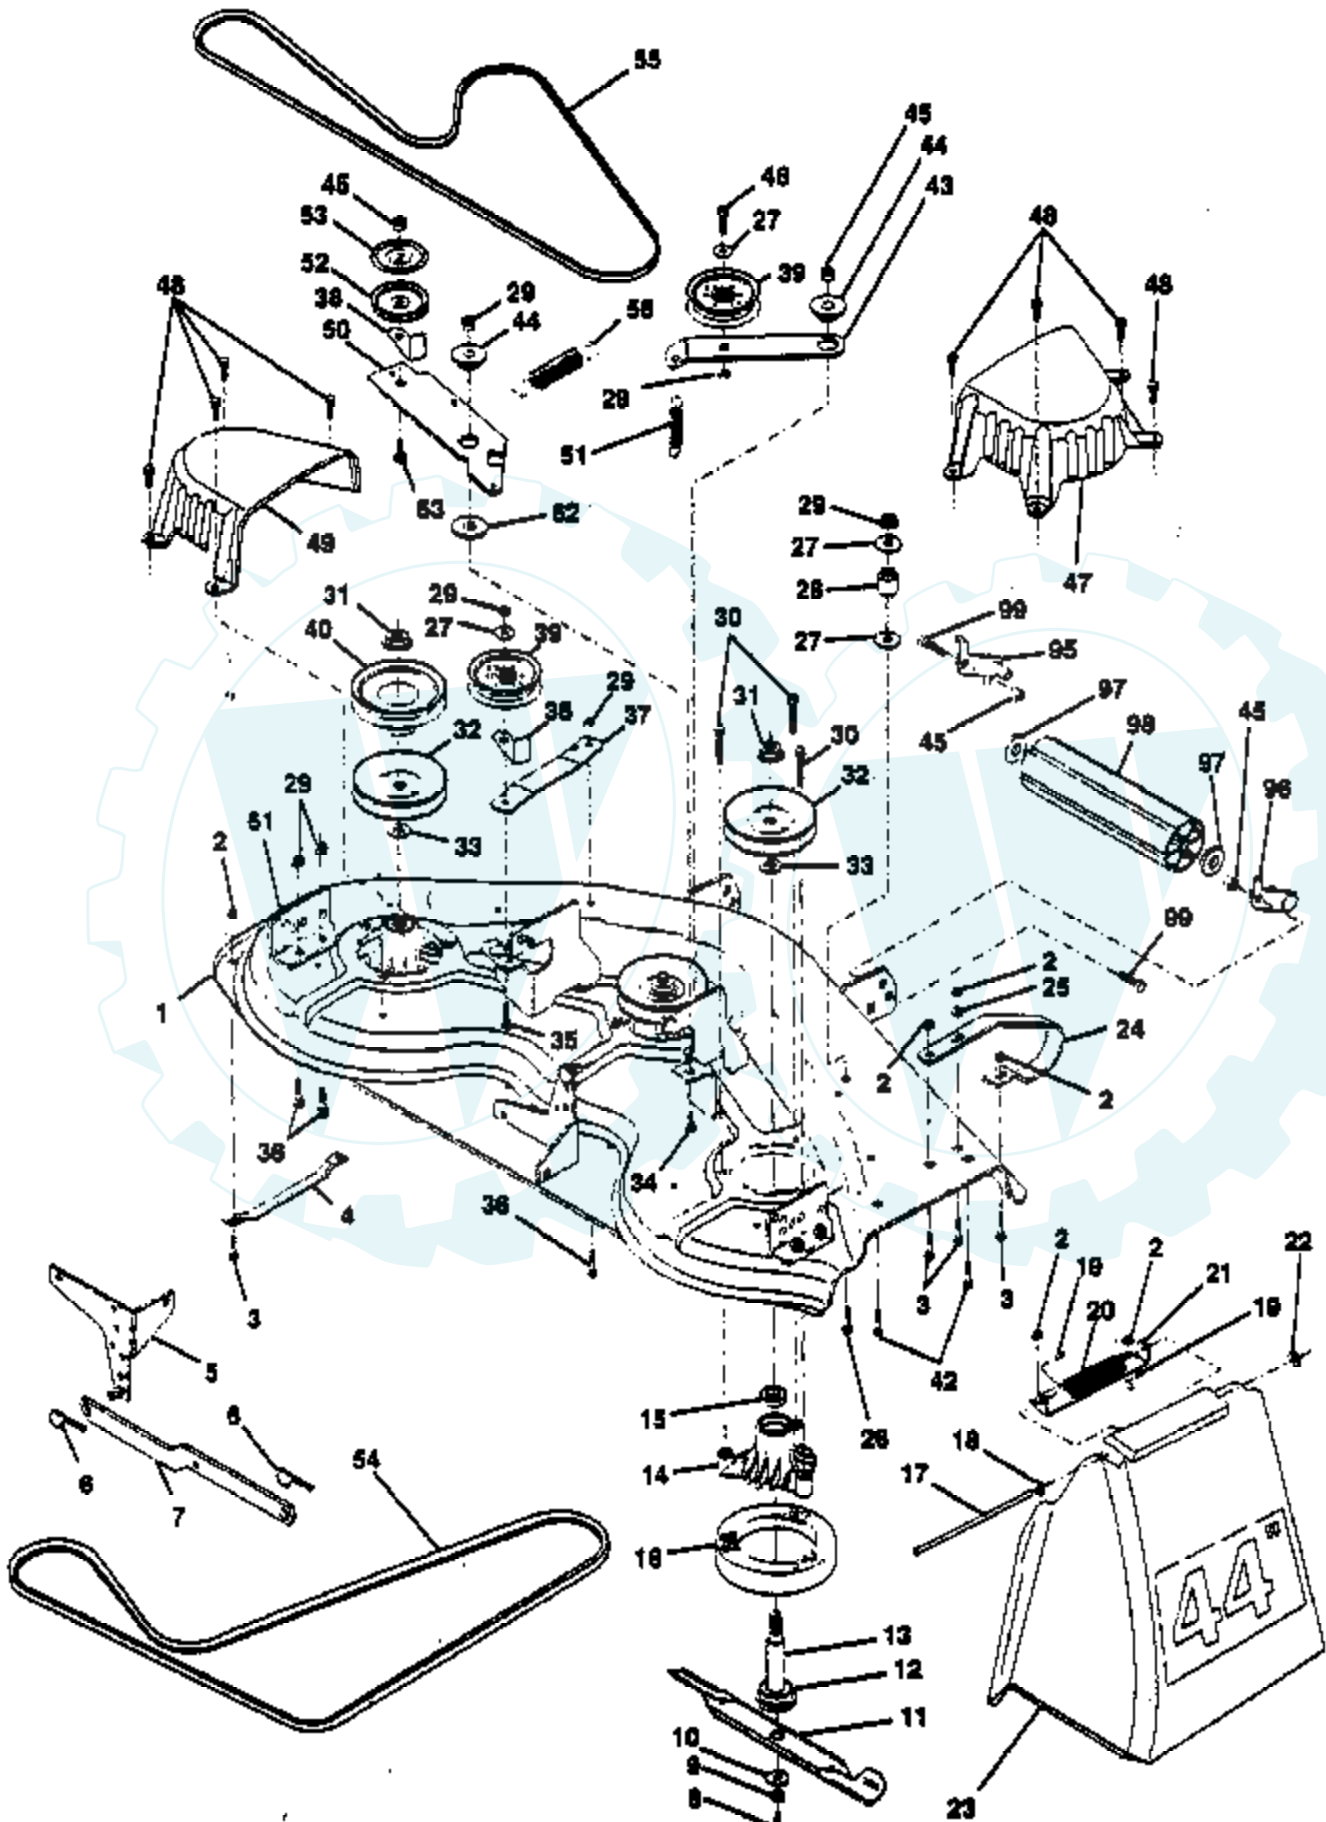

Ref #	Part Number	Qty	Description
1	532140579		Deck Asm., Mower 44" Vented
2	873800500		Locknut, Hex W/Ins 5/16-18 Unc
3	872110506		Bolt, Carriage 5/16-18 x 3/4
4	532007631		Runner, Mower LH
5	532138457		Bracket Asm., Sway Bar
6	532004939		Retainer, Spring
7	532130832		Arm Suspension, Rear
8	532850857		Bolt 3/8-24 x 1.25 Gr. 8 Patched
9	810030600		Washer, Lock Hvy 3/8 Unplated
10	532140296		Washer, Hard Blade Mower Vented
11	532130652		Blade (3 Required)
12	532129895		Bearing, Ball #6204 (Mandrel)
13	532137553		Shaft Asm., W/Lower Brg (Inc. 12)
14	532137152		Housing, Mandrel 44" Vent
15	532110485		Bearing, Ball Mandrel
16	532140329		Stripper, Mower Vented
17	532106735		Rod, Hinge
18	819111016		Washer 11/32 x 5/8 x 16 Ga.
19	532105304		Cap, Sleeve
20	532123713		Spring, Torsion Deflector
21	532137607		Bracket, Deflector
22	532110452		Nut, Push
23	532109785		Shield, Deflector Mower
24	532136321		Runner, RH.
25	819111216		Washer 11/32 x 3/4 x 16 Ga.
26	872110614		Bolt, Carriage 3/8-16 x 1-3/4 Gr. 5
27	819131316		Washer 13/32 x 13/16 x 16 Ga.
28	532132823		Spacer, Spring Stop Idler
29	873800600		Nut, Lock Hex W/Wsh 3/8-16 Unc
30	532138776		Screw Thdrol. Hex Hd Zinc Mower
31	532137266		Nut, Fig Top Lock Cntr 9/16
32	532129861		Pulley, Mandrel
33	532129963		Washer, Spacer Mower Vented
34	872140610		Bolt, Carriage 3/8-16 x 1-1/4
35	872110616		Bolt, Carriage 3/8-16 x 2
36	872110608		Bolt, Carriage 3/8-16 x 1 Gr. 5
37	532137166		Stiffener, Arm Idler
38	532137554		Keeper, Belt Idler
39	532131494		Pulley, Idler Flat
40	532136572		Pulley, Driven
42	872140506		Bolt, Carriage 5/16-18 Unc x 3/4
43	532136460		Arm, Idler Secondary
44	532122052		Spacer, Retainer
45	873680600		Nut, Crownlock 3/8-16 Unc
46	874760628		Bolt, Fin Hex 3/8-16 Unc x 1-3/4
47	532137200		Cover, Mandrel RH
48	532137729		Screw, Thd Roll 1/4-20 x 5/8
49	532136574		Cover, Mandrel LH
50	532137272		Arm, Idler Primary
51	532137273		Spring, Secondary
52	532139245		Pulley, Idler V Groove
53	532137789		Shield, Idler
54	532131264		V-Belt, Mower Primary
55	532131290		V-Belt, Mower Secondary
56	532138687		Spring, Primary
61	532136573		Bracket, Gauge Wheel
62	532133943		Washer Hardened
63	872110612		Bolt Carriage 3/8-16 x 1-1/2