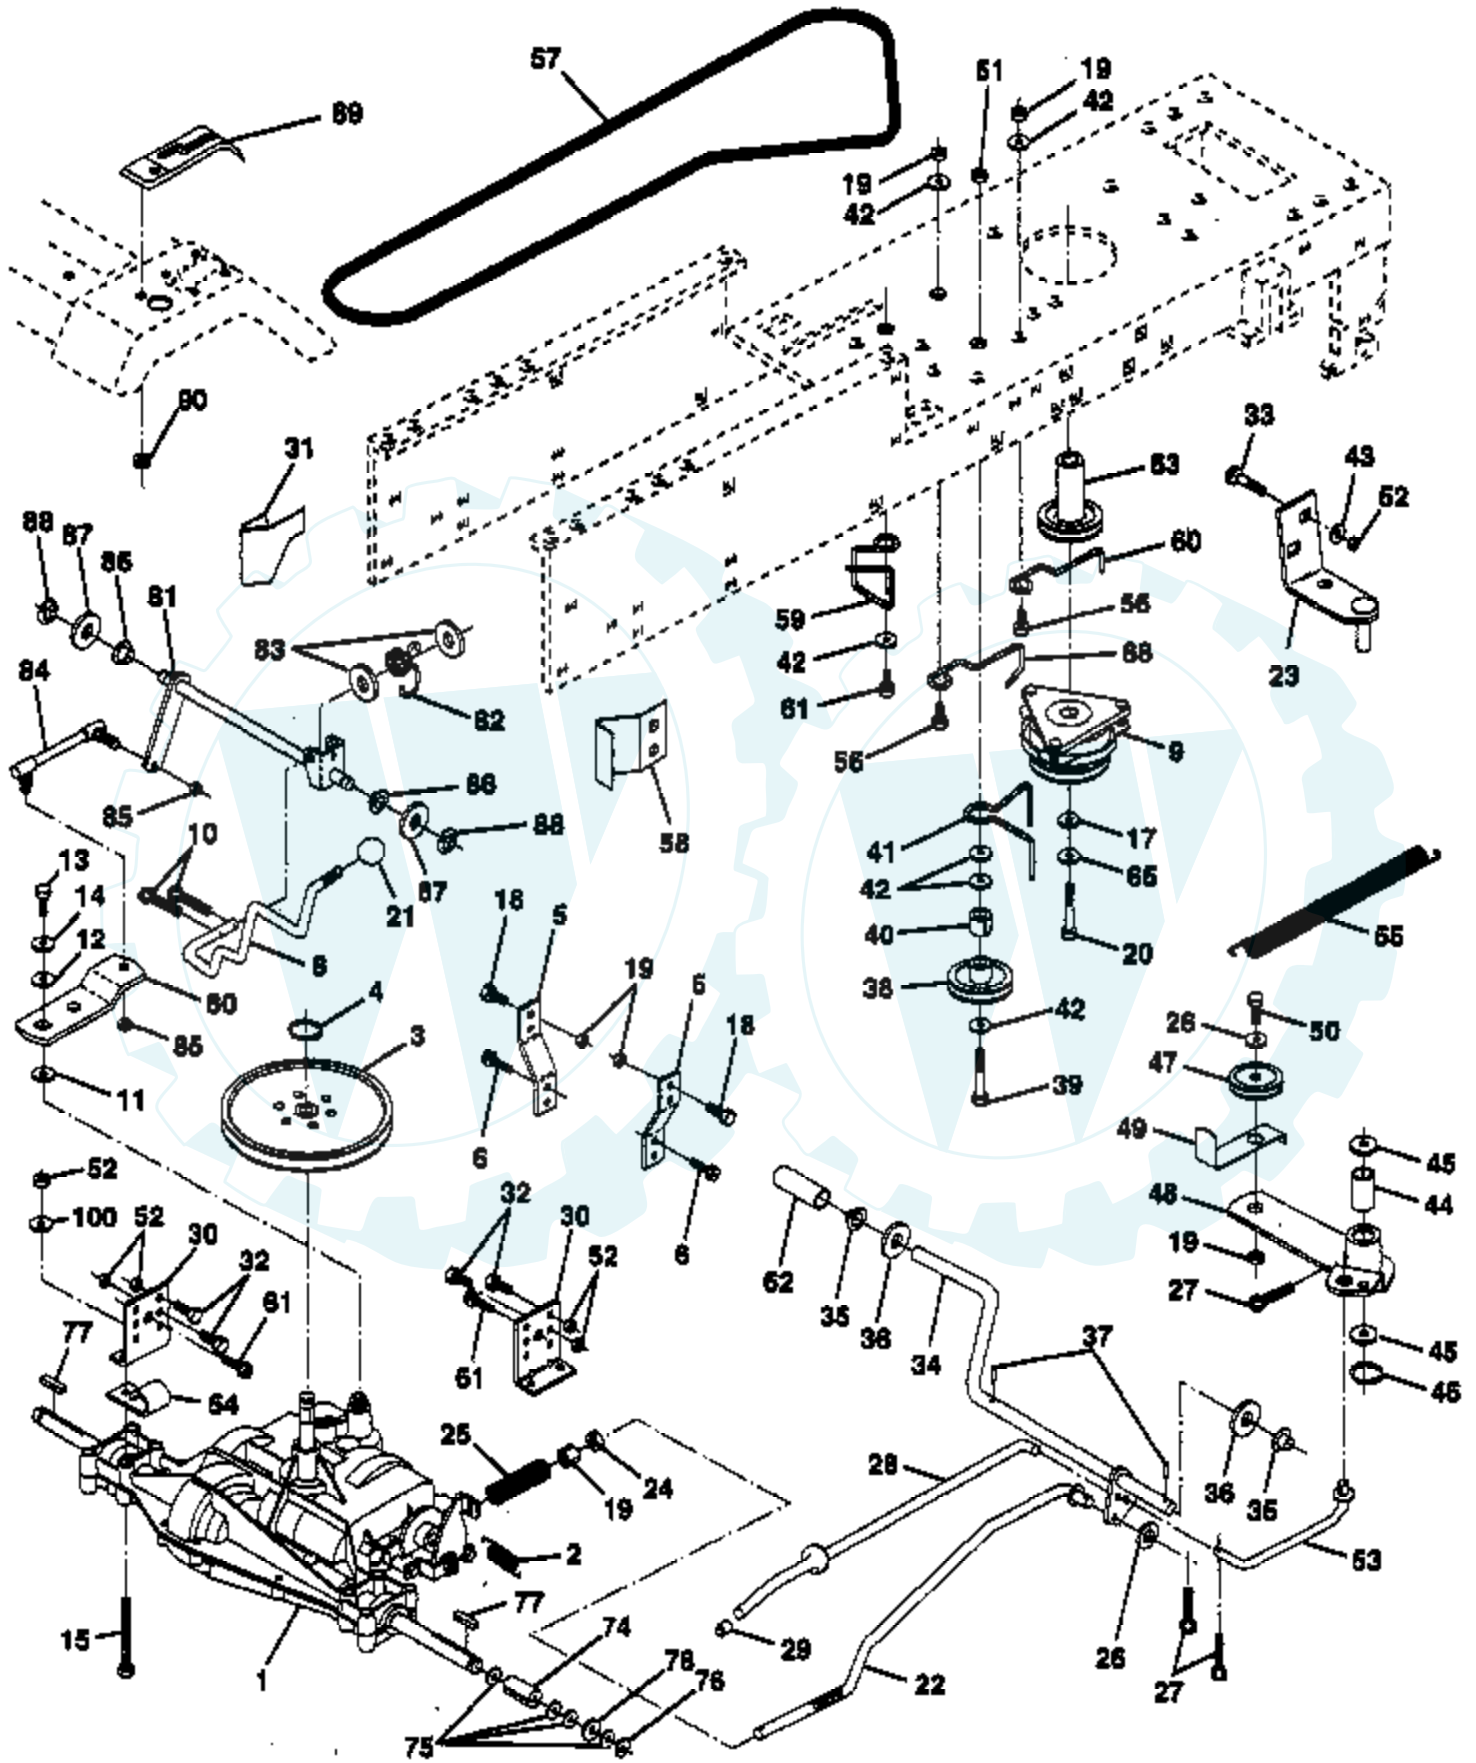

Ref #	Part Number	Qty	Description
1	532145605		Transaxle 6sp Dana LT Model # 4360-96
2	532146682		Spring Return Brake
3	532123666		Pulley Transaxle 20"tires
4	812000028		Ring Retainer # 5100-62
5	532121520		Strap Torque 30 Degrees
6	817490512		Screw Thdrol 5/16-18 X 3/4 TYT
8	532141002		Rod Shifter
9	532137140		Clutch Electric
10	876020416		Pin Cotter 1/8 X 1 Cad
11	532105701		Washer Plate Shf 388 Sq Hole
12	819151216		Washer 15/32 X 3/4 X 16 Ga
13	874550412		Bolt 1/4-28 Unf Gr. 8 w/Patch
14	810040400		Washer Lock Hvy Helical 1/4
15	874780544		Bolt Fin Hex 5/16-18uncx 2 3/4
17	532126197		Washer 1-1/2 OD X 15/32 ID X .250
18	874780616		Bolt Fin Hex 3/8-16unc X 1 Gr. 5
19	873800600		Nut Lock 3/8-16 Unc
20	871170768		Bolt, Hex 7/16-20 x 4-1/4
21	532121274		Knob Duckhead 3/8-16unc Blk
22	532130804		Rod Brake Blk Zinc 27 326
23	532137141		Bracket Asm. Clutch
24	873350600		Nut Hex Jam 3/8-16 Unc
25	532106888		Spring Rod Brake 2 00 Zinc
26	819131316		Washer 13/32 X 13/16 X 16 Ga
27	876020412		Pin Cotter 1/8 X 3/4 Cad
28	532145204		Rod Brake Parking
29	532071673		Cap Brake Parking Black
30	532130807		Bracket Mtg Transaxle
31	532127275		Keeper Belt LH LT 14 Ga
32	874760512		Bolt Hex Hd 5/16-18unc X 3/4
33	872140506		Bolt, Carriage 5/16-18 x 3/4
34	532149001		Shaft Asm Pedal Foot
35	532120183		Bearing Nylon Blk 629 Id
36	819211616		Washer 21/32 X 1 X 16 Ga
37	532124963		Pin Roll 3/16 X 1"
38	532123674		Pulley Idler Flat
39	874760644		Bolt Fin Hex 3/8-16unc X 2-3/4
40	532124965		Spacer Split 395 X 59 Bzp
41	532109070		Keeper Belt Retainer
42	819131312		Washer 13/32 X 13/16 X 12 Ga
43	819111012		Washer 11/32 x 5/8 x 12 Ga.
44	532105706		Bearing Nyl 503 X 628 X 1 25
45	532110812		Washer Hardened
46	812000039		Ring Klip #t5304-50
47	532127783		Pulley Idler V Groove Plastic
48	532123789		Bellcrank Asm Clutch
49	532123205		Retainer Belt Style Spring
50	874760624		Bolt Hex Hd 3/8-16unc X 1-1/2
51	873680600		Nut Crownlock 3/8-16 Unc
52	873680500		Nut Crownlock 5/16-18 Unc
53	532105710		Link Clutch 7 66
54	532124996		Clip Line Fuel 13/32 Mtg. Hole
55	532105709		Spring Return Clutch 6 75
56	874760620		Bolt Fin Hex 3/8-16unc X 1-1/4
57	532130801		V-Belt Ground Drive 95 25 42"
58	532127274		Keeper Belt RH LT Pnt/zinc 16g
59	532140312		Keeper Belt Chassis Span Ctr
60	532121218		Keeper Belt Engine LH LT