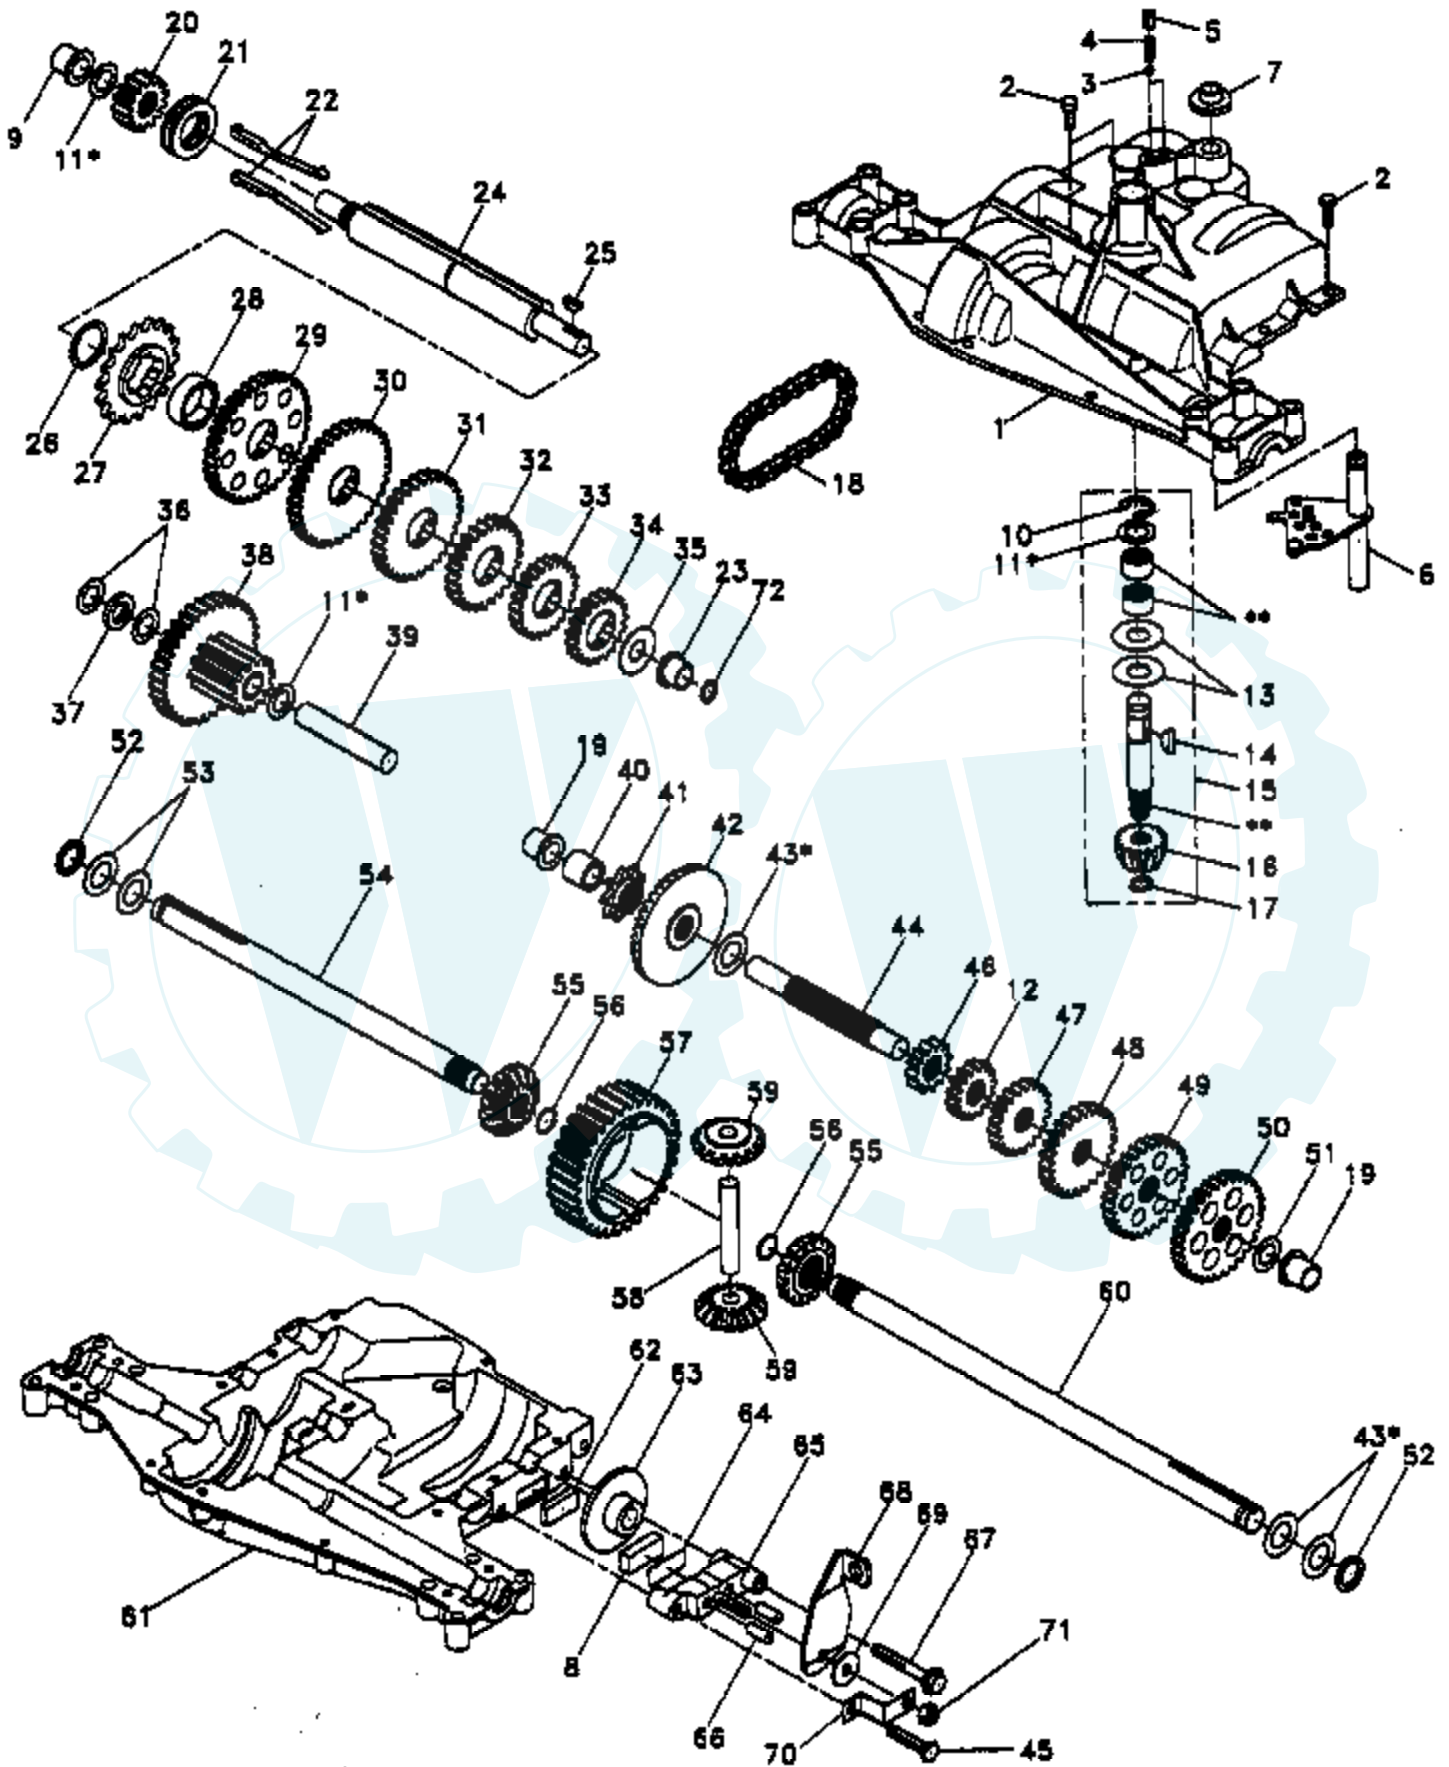

Ref #	Part Number	Qty	Description
1	532132671		Housing, Upper
2	532002274		Screw, Tapping, Large 1/4-20 x .734
3	532134400		Ball, Detent
4	532105904		Spring, Detent
5	532105905		Screw, Set
6	532138235		Kit, Shifter Assembly
7	532134399		Boot, Shifter
8	532120951		Puck, Friction
9	532148266		Bearing, Flange
10	532002225		Ring, Retaining
11	532134793		Assembly, Kit, Shim, .625 Shaft
12	532143679		Gear, Spur, 15 Teeth
13	532120415		Washer, Plain .632 x 1.38 x .046
14	532142674		Key, Woodruff, #9
15	532106846		Assembly, Kit, Input Shaft
16	532106095		Pinion, Bevel, 14 Teeth
17	532105909		Ring, Retaining
18	532105910		Chain, 24 Pitches
19	532105911		Bearing, Flange
20	532142675		Gear, Spur, 14 Teeth
21	532148267		Collar, Clutch
22	532138237		Assembly, Kit, Clutch Keys
23	532148268		Bearing, Flange
24	532142676		Shaft, Intermediate
25	532002244		Key, Woodruff, #61
26	532105916		Ring, Retaining
27	532120470		Sprocket, 18 Teeth
28	532110070		Spacer
29	532142677		Gear, Spur, 37 Teeth
30	532142681		Gear, Spur, 35 Teeth
31	532124644		Gear, Spur, 30 Teeth
32	532108980		Gear, Spur, 25 Teeth
33	532120406		Gear, Spur, 22 Teeth
34	532134796		Gear, Spur, 19 Teeth
35	532105925		Washer, Plain .640 x 1.37 x .061
36	532002232		Washer, Plain .632 x 1.00 x .026
37	532108978		Spacer .630 x 1.00 x .169
38	532110079		Assembly, Gear, Combination, 12 & 35 Teeth
39	532124639		Shaft, Idler
40	532120472		Spacer .633 x .87 x .755
41	532105928		Sprocket, 9 Teeth
42	532106605		Gear, Bevel, 42 Teeth
43	532134394		Assembly, Kit, Shim, .750 Shaft
44	532120473		Shaft, Drive
45	532106596		Screw, Tapping, Large 5/16-18 x 1.44
46	532142678		Gear, Spur, 12 Teeth
47	532120407		Gear, Spur, 20 Teeth
48	532106589		Gear, Spur, 25 Teeth
49	532120408		Gear, Spur, 28 Teeth
50	532105937		Gear, Spur, 31 Teeth
51	532002226		Washer, Plain .632 x 1.00 x .060
52	532134401		Washer, Neoprene
53	532002264		Washer, Plain .758 x 1.25 x .031
54	532120474		Axle, L.H.
55	532110081		Gear, Miter, 15 Teeth
56	532105941		Ring, Retaining
57	532110071		Gear, Spur, 32 Teeth
58	532120952		Shaft, Cross