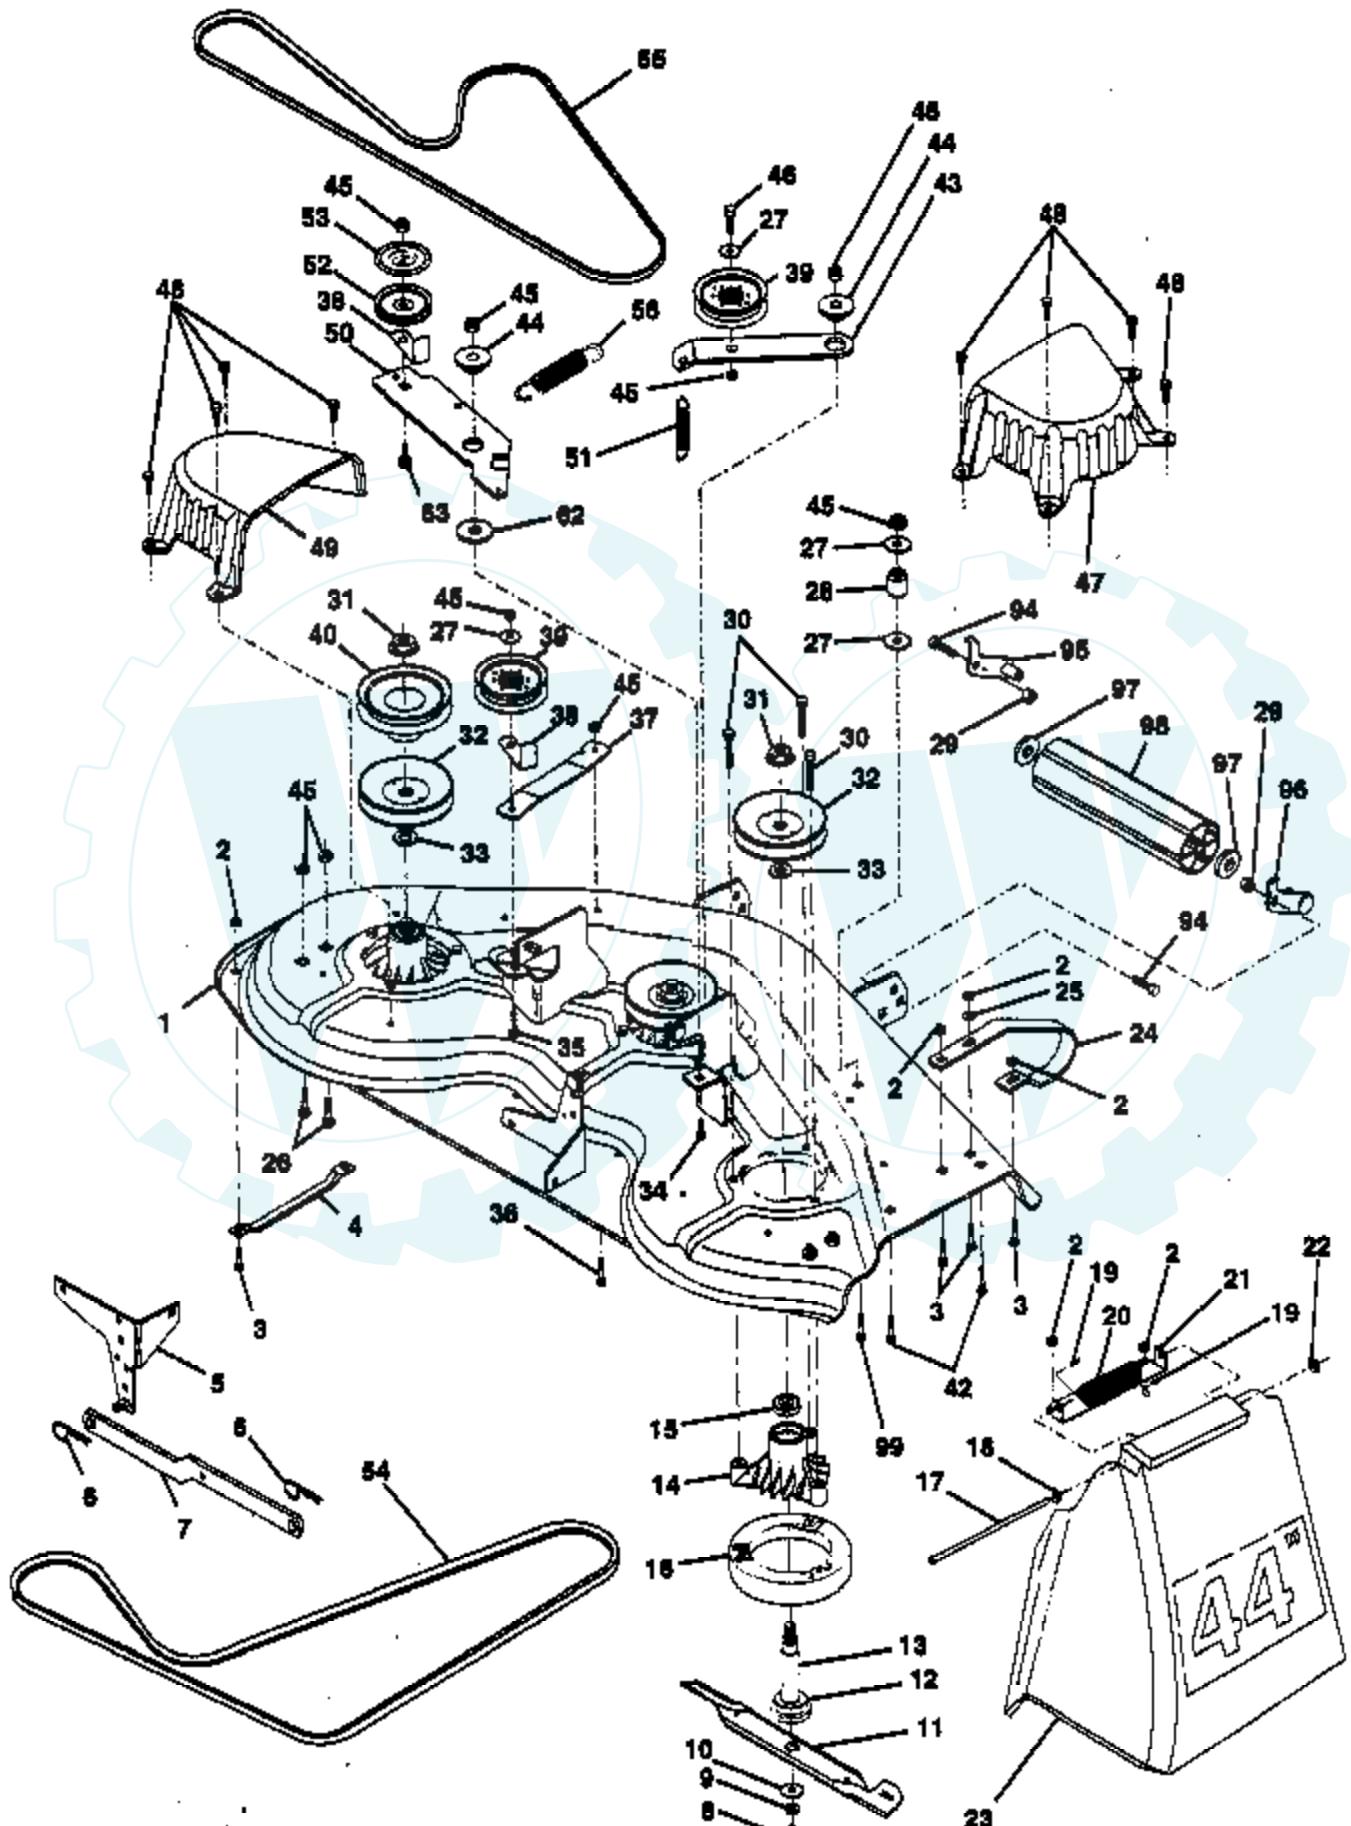

Ref #	Part Number	Qty	Description
1	532140579		Deck Asm., Mower 44" Vented
2	873680500		Nut, Crownlock 5/16-18 Unc
3	872110506		Bolt, Carriage 5/16-18 x 3/4
4	532125074		Runner, Mower LH
5	532138457		Bracket Asm., Sway Bar
6	532124670		Retainer, Spring
7	532130832		Arm Suspension, Rear
8	532850857		Bolt 3/8-24 x 1.25 Gr. 8 Patched
9	810030600		Washer, Lock Hvy 3/8 Unplated
10	532140296		Washer, Hard Blade Mower Vented
11	532130652		Blade (3 Required)
12	532129895		Bearing, Ball #6204 (Mandrel)
13	532137553		Shaft Asm., W/Lower Brg (Inc. 12)
14	532137152		Housing, Mandrel 44" Vent
15	532110485		Bearing, Ball Mandrel
16	532140329		Stripper, Mower Vented
17	532106735		Rod, Hinge
18	819111016		Washer 11/32 x 5/8 x 16 Ga.
19	532105304		Cap, Sleeve
20	532123713		Spring, Torsion Deflector
21	532137607		Bracket, Deflector
22	532110452		Nut, Push
23	532109785		Shield, Deflector Mower
24	532136321		Runner, RH
25	819111216		Washer 11/32 x 3/4 x 16 Ga.
26	872110606		Bolt Carriage 3/8-16 x 3/4
27	819131316		Washer 13/32 x 13/16 x 16 Ga.
28	532132823		Spacer, Spring Stop Idler
29	873800600		Nut, Lock Hex W/Wsh 3/8-16 Unc
30	532138776		Screw Thdrol. Hex Hd Zinc Mower
31	532137266		Nut, Fig Top Lock Cntr 9/16
32	532129861		Pulley, Mandrel
33	532129963		Washer, Spacer Mower Vented
34	872140610		Bolt, Carriage 3/8-16 x 1-1/4
35	872110616		Bolt, Carriage 3/8-16 x 2
36	872110608		Bolt, Carriage 3/8-16 x 1 Gr. 5
37	532137166		Stiffener, Arm Idler
38	532137554		Keeper, Belt Idler
39	532131494		Pulley, Idler Flat
40	532136572		Pulley, Driven
42	872140506		Bolt, Carriage 5/16-18 Unc x 3/4
43	532136460		Arm, Idler Secondary
44	532122052		Spacer, Retainer
45	873680600		Nut, Crownlock 3/8-16 Unc
46	874760628		Bolt, Fin Hex 3/8-16 Unc x 1-3/4
47	532137200		Cover, Mandrel RH
48	532137729		Screw, Thd Roll 1/4-20 x 5/8
49	532136574		Cover, Mandrel LH
50	532137272		Arm, Idler Primary
51	532137273		Spring, Secondary
52	532139245		Pulley, Idler V Groove
53	532137789		Shield, Idler
54	532131264		V-Belt, Mower Primary
55	532131290		V-Belt, Mower Secondary
56	532138687		Spring, Primary
62	532133943		Washer Hardened
63	872110612		Bolt Carriage 3/8-16 x 1-1/2
94	874760616		Bolt Hex 3/8-16 x 1