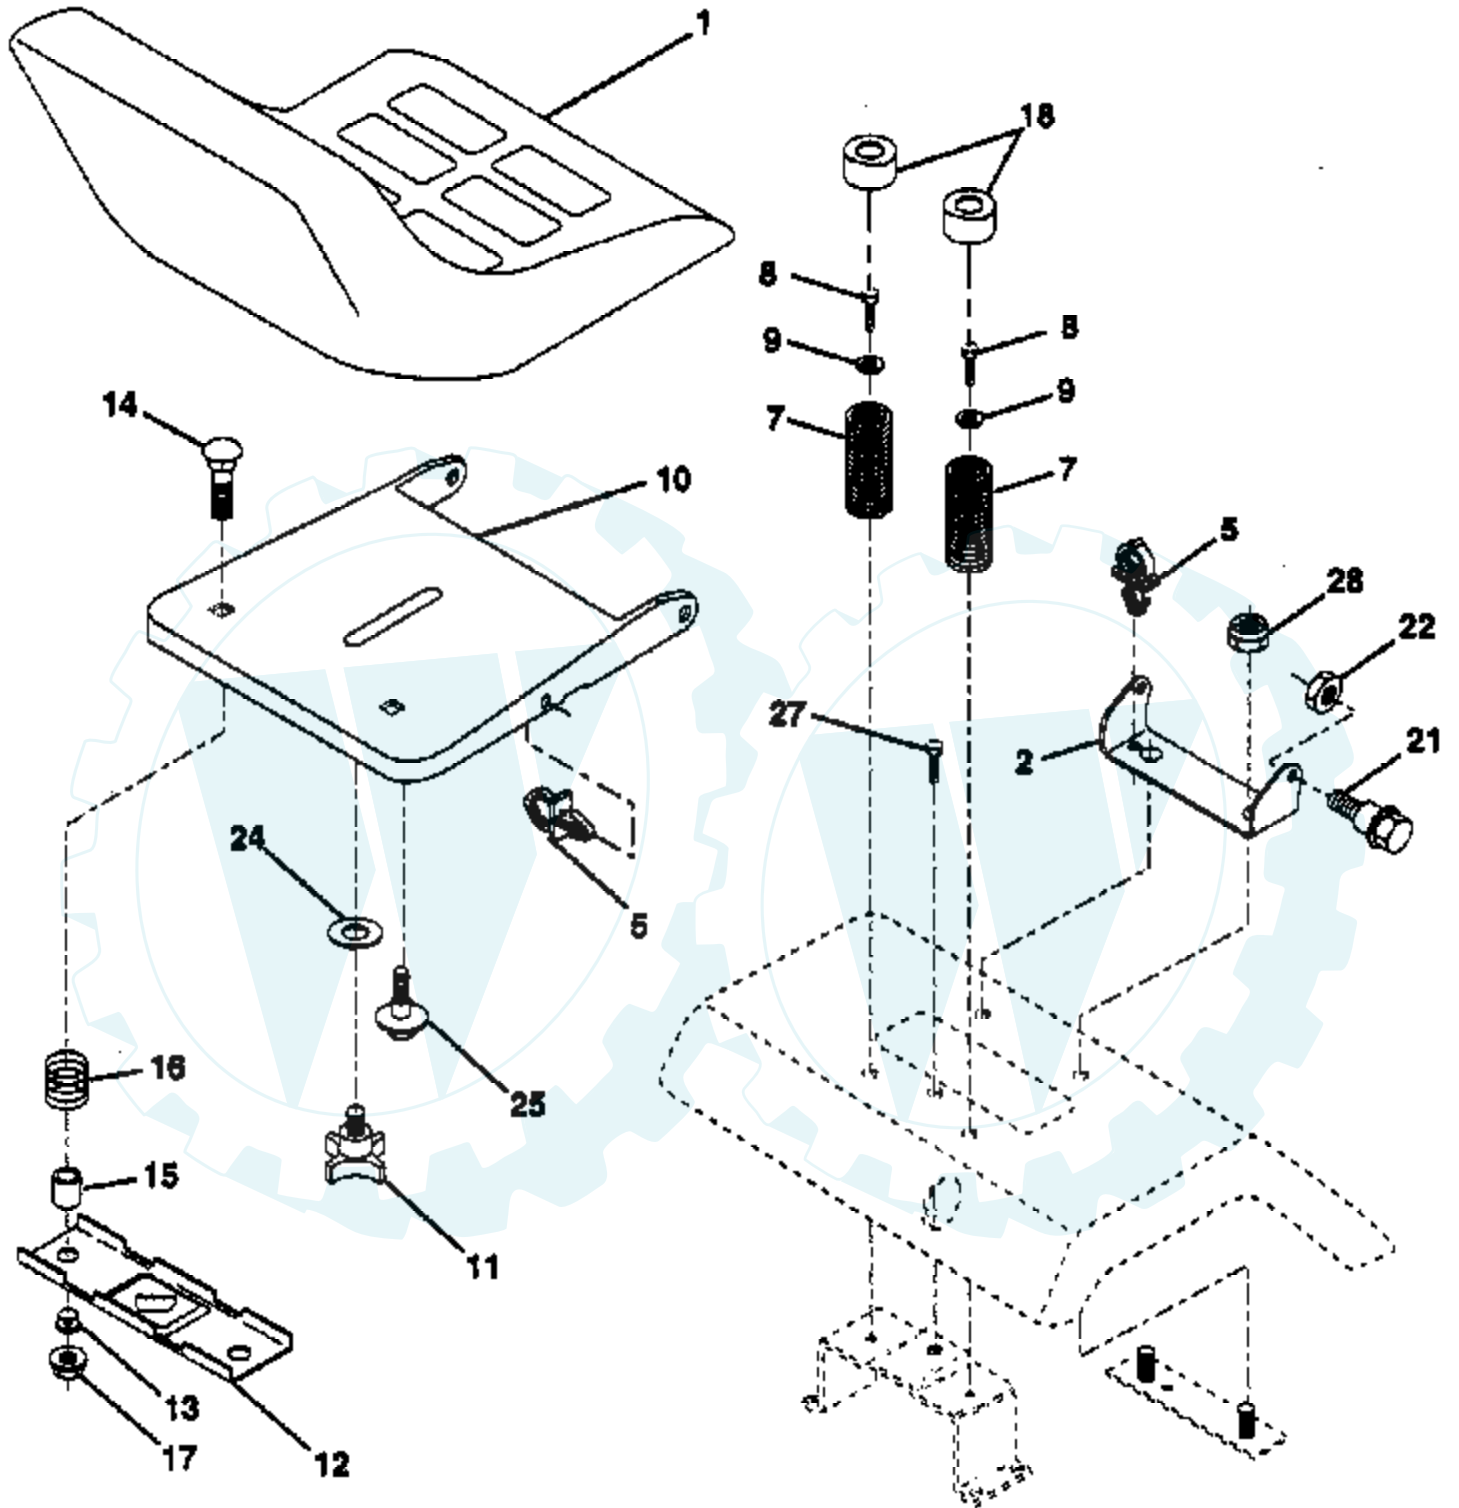

Ref #	Part Number	Qty	Description
1	532127440		Seat V-560 Blk/blk Std
2	532140551		Bracket Pivot Seat 8 720
5	532145006		Clip Push-in Hinged
7	532124181		Spring Seat Cprsn 2 250 Blk Zi
8	817490508		Screw Hwsh Thdrol 5/16-18 x 1/2
9	819131614		Washer 13/32 X 1 X 14 Ga
10	532140552		Pan Seat
11	532120068		Knob Seat 1/2-13unc Blk
12	532121246		Bracket Mounting Switch
13	532121248		Bushing Snap Blk Nyl 50 Id
14	872050411		Bolt Rdhd Sht Nk 1/4-20x1-3/8
15	532121249		Spacer Split 28x 88 Yel Zinc
16	532123740		Spring Cprsn 1 310 Blk Pnt
17	532123976		Nut Lock 1/4 Lge Flg Gr 5 Zinc
18	532124238		Cap Spring Seat
21	532139888		Bolt Shoulder 5/16-18 Unc Blkz
22	873680500		Nut Crown Lock 5/16-18
24	819171912		Washer 17/32 X 1-3/16 X 12 Ga
25	532127018		Bolt Shoulder 5/16-18 X 62
27	817490608		Screw Thdrol 3/8 - 16 x 1/2 Ty-TT
28	873680600		Nut Crownlock 3/8-16 Unc