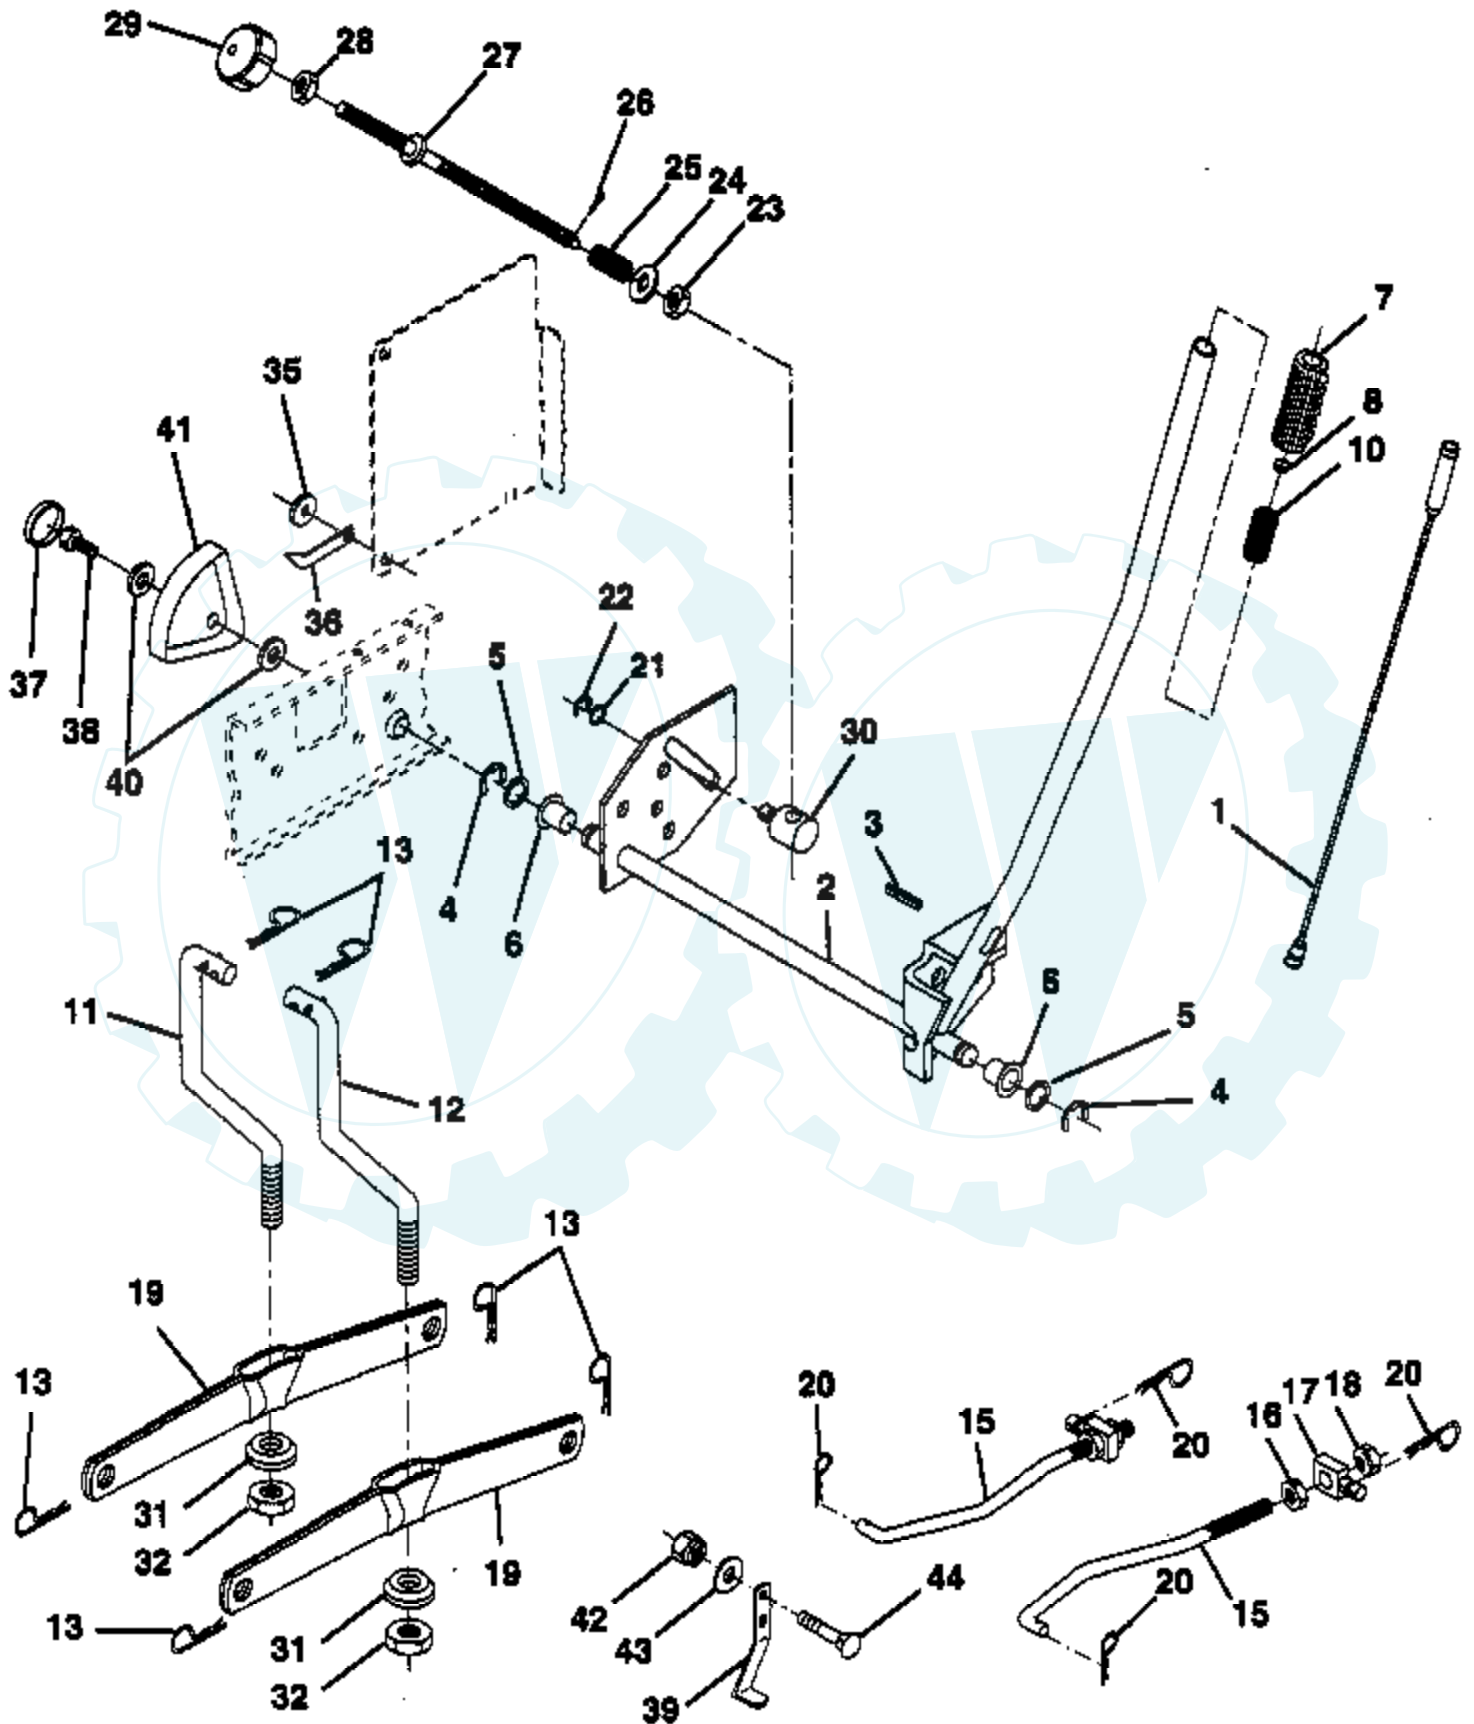

Ref #	Part Number	Qty	Description
1	532136971		Wire Asm Inner W/plunger 20 56
2	532136968		Shaft Asm Lift RH w/Inf W/T
3	532138284		Pin Groove 1 500 Zinc
4	812000002		E Ring #5133-62
5	819211621		Washer 21/32 X 1 X 21 Ga
6	532120183		Bearing Nylon Blk 629 Id
7	532109413		Grip Handle Bicycle
8	532124526		Button Plunger Black
10	532122512		Spring Cprsn 3 750 Oiled
11	532139865		Link Lift LH
12	532139866		Link Lift RH
13	532124670		Retainer Spring
15	532127218		Link Front
16	873350800		Nut Jam Hex 1/2-13 Unc
17	532130171		Trunnion Blk Zinc
18	873800800		Nut Lock W/wsh 1/2-13unc
19	532139868		Arm Suspension Rear
20	532124660		Retainer Spring
21	819151216		Washer 15/32 X 3/4 X 16 Ga
22	812000037		Ring Klip #5304-37
23	532110807		Nut Special
24	819131016		Washer 13/32 X 5/8 X 16 Ga
25	532137150		Spring Compression Inf. Hgt.
26	876020308		Pin Cotter 3/32 X 1/2
27	532137167		Rod Adj Lift Zinc 9 75 Wrk Lg
28	873350600		Nut Hex Jam 3/8-16 Unc
29	532138057		Knob Inf 3/8-16 Unc Blk W/sym
30	532110810		Trunnion Dp Stop Dbl Thds PLT
31	532140302		Bearing Pvt Lift Spherical
32	873540600		Nut Crownlock 3/8-24
35	532120529		Washer Nylon .44 x .75 x .032
36	532138346		Pointer Pnt Height Ind 505
37	532123935		Plug Hole Blk 1.485/1.515 Dia.
38	817490512		Screw Thdrol 5/16-18 x 3/4
39	532142992		Stop over Center 44" 20/23" T 94
40	819112410		Washer 11/32 x 1-1/2 x 10 Ga.
41	532123934		Scale Ind Height Blk
42	873800600		Nut Lock Hex w/Ins 3/8-16 Unc
43	819131612		Washer 13/32 x 1 x 12 Ga.
44	872240608		Bolt Carriage 3/8-16 x 1