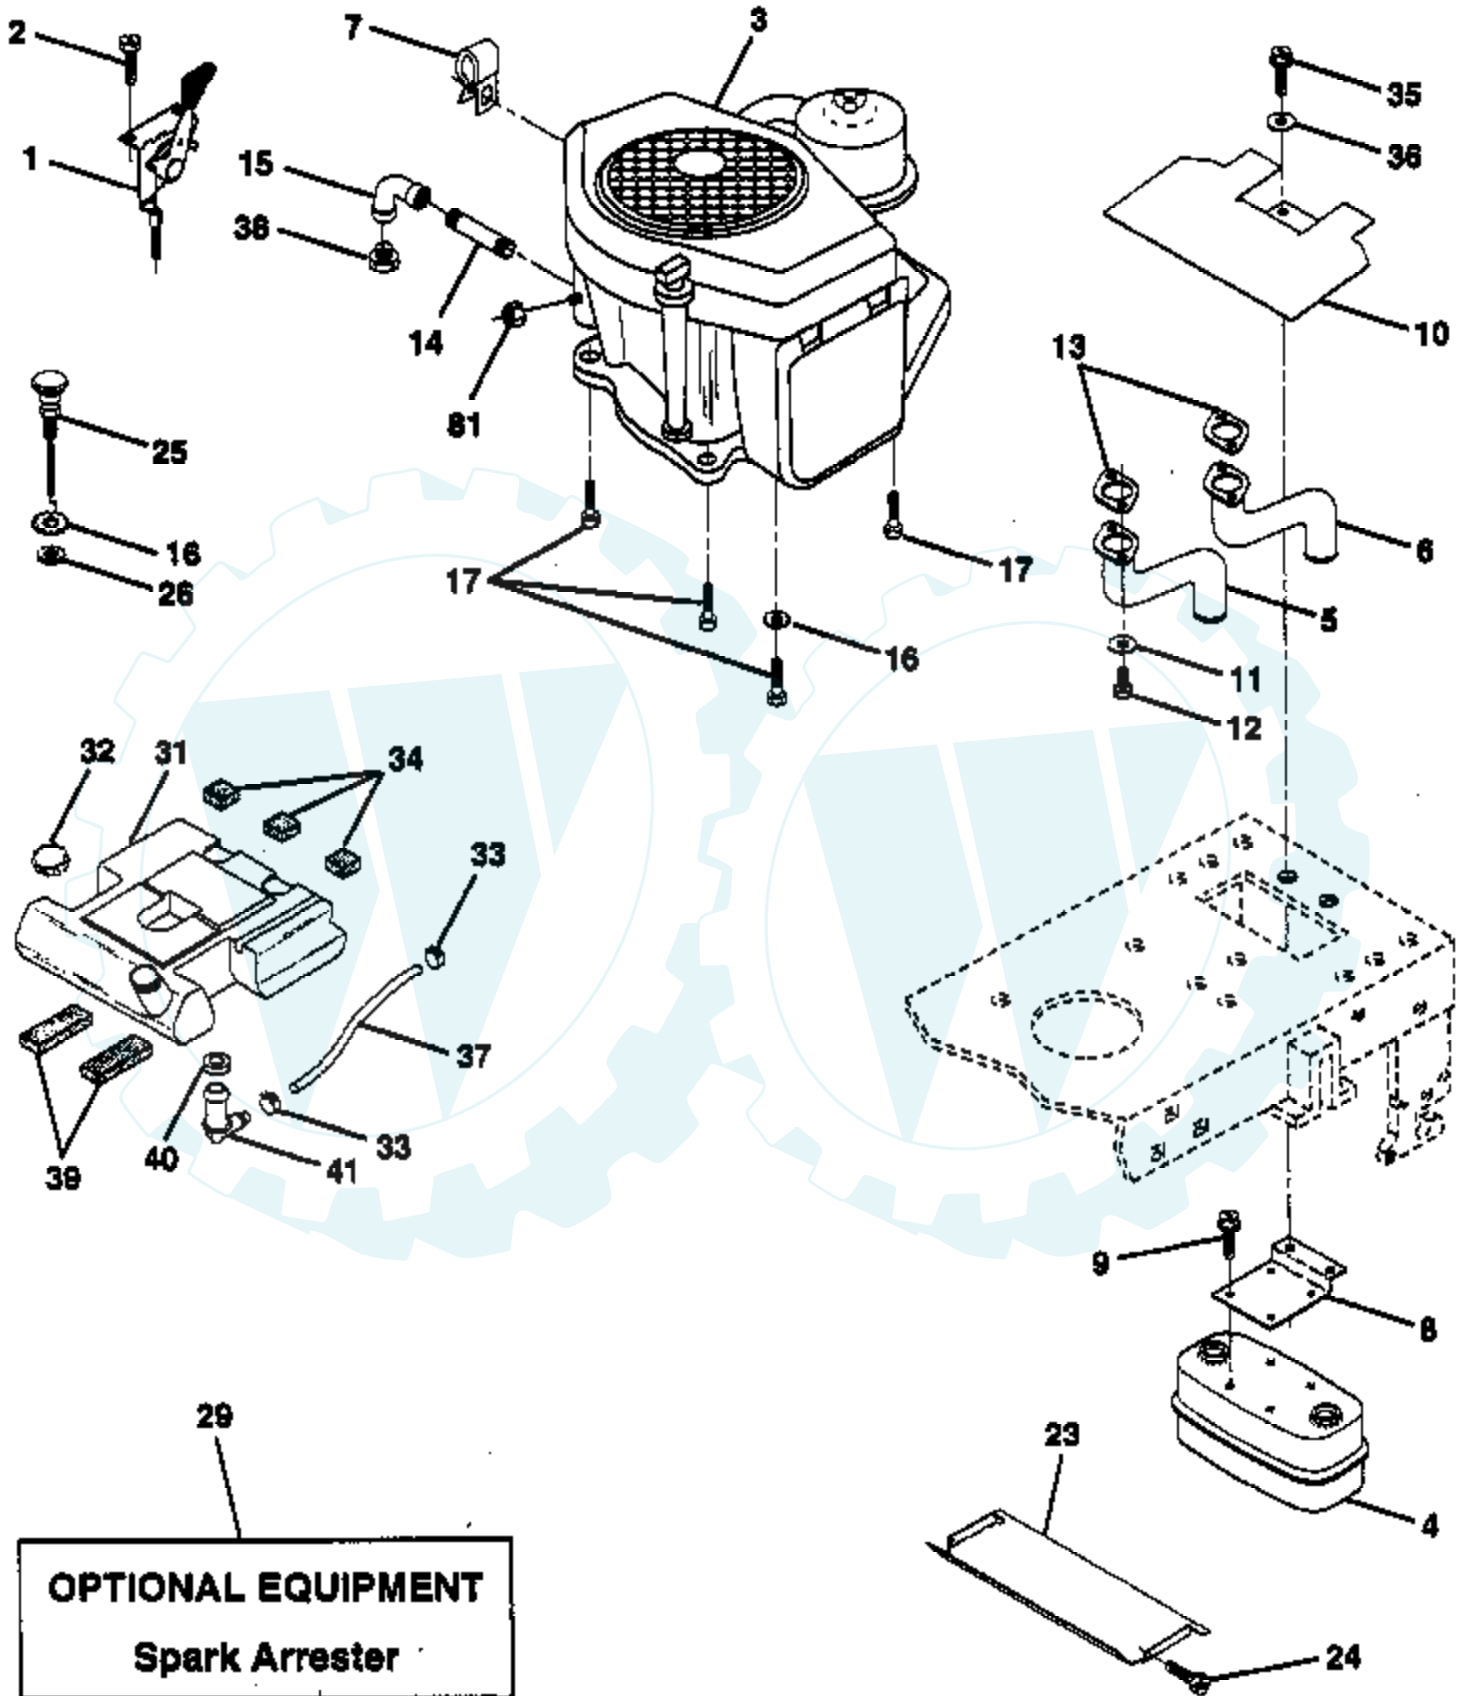

Ref #	Part Number	Qty	Description
1	532132747		Control Throt RH Blk Flg 41 60
2	817720410		Screw Hex Thd Cut 1/4-20x5/8 T
4	532137978		Muffler VGT YT Dual Inlet
5	532146699		Pipe Exhaust CV18/20 LH
6	532146700		Pipe Exhaust CV18/20 RH
7	532124996		Clip, Fuel Line
8	532122439		Bracket Muffler Mounting
9	817190408		Screw Hex Wsh Thd Cut 1/4-20
10	532146629		Shield Heat Muffler CV18/20
11	810040500		Washer Lock Hvy Hlcl 1/4 (Order from Engine Manufacturer)
12	874570512		Bolt, Fin Hex 1/4-20 x 3/4 (Order from Engine Manufacturer)
14	813280336		Nipple Pipe 3/8 Npt X 4-1/2"
15	813200300		Elbow Std 90 Degree 3/8-18 Npt
16	811050600		Washer Lock Ext Tooth 3/8
17	817490624		Screw Thdrol 3/8-16 x 1-1/2
23	532128953		Shield Heat Browning LT/YT
24	817021008		Screw Tap Hex #10-24unc X 1/2
25	532132782		Choke Control
26	873610600		Nut, Fin Hex 3/8-24 Unf
29	532137180		Kit Spark Arrestor (Flat Scrn)
31	532141069		Tank Fuel 3 50 Rear
32	532140527		Cap Asm Fuel W/sym Vented
33	532123487		Clamp Hose Blk
34	532106082		Pad, Spacer
35	817490512		Screw Thdrol 5/16-18 x 3/4
36	819132012		Washer 13/32 x 1-1/4 x 12 Ga.
37	532008543		Line Fuel 54"
39	532109227		Pad, Idler
40	532124952		Bushing
41	532139277		Stem Tank Fuel
81	873510400		Nut Keps Hex 1/4-20 Unc