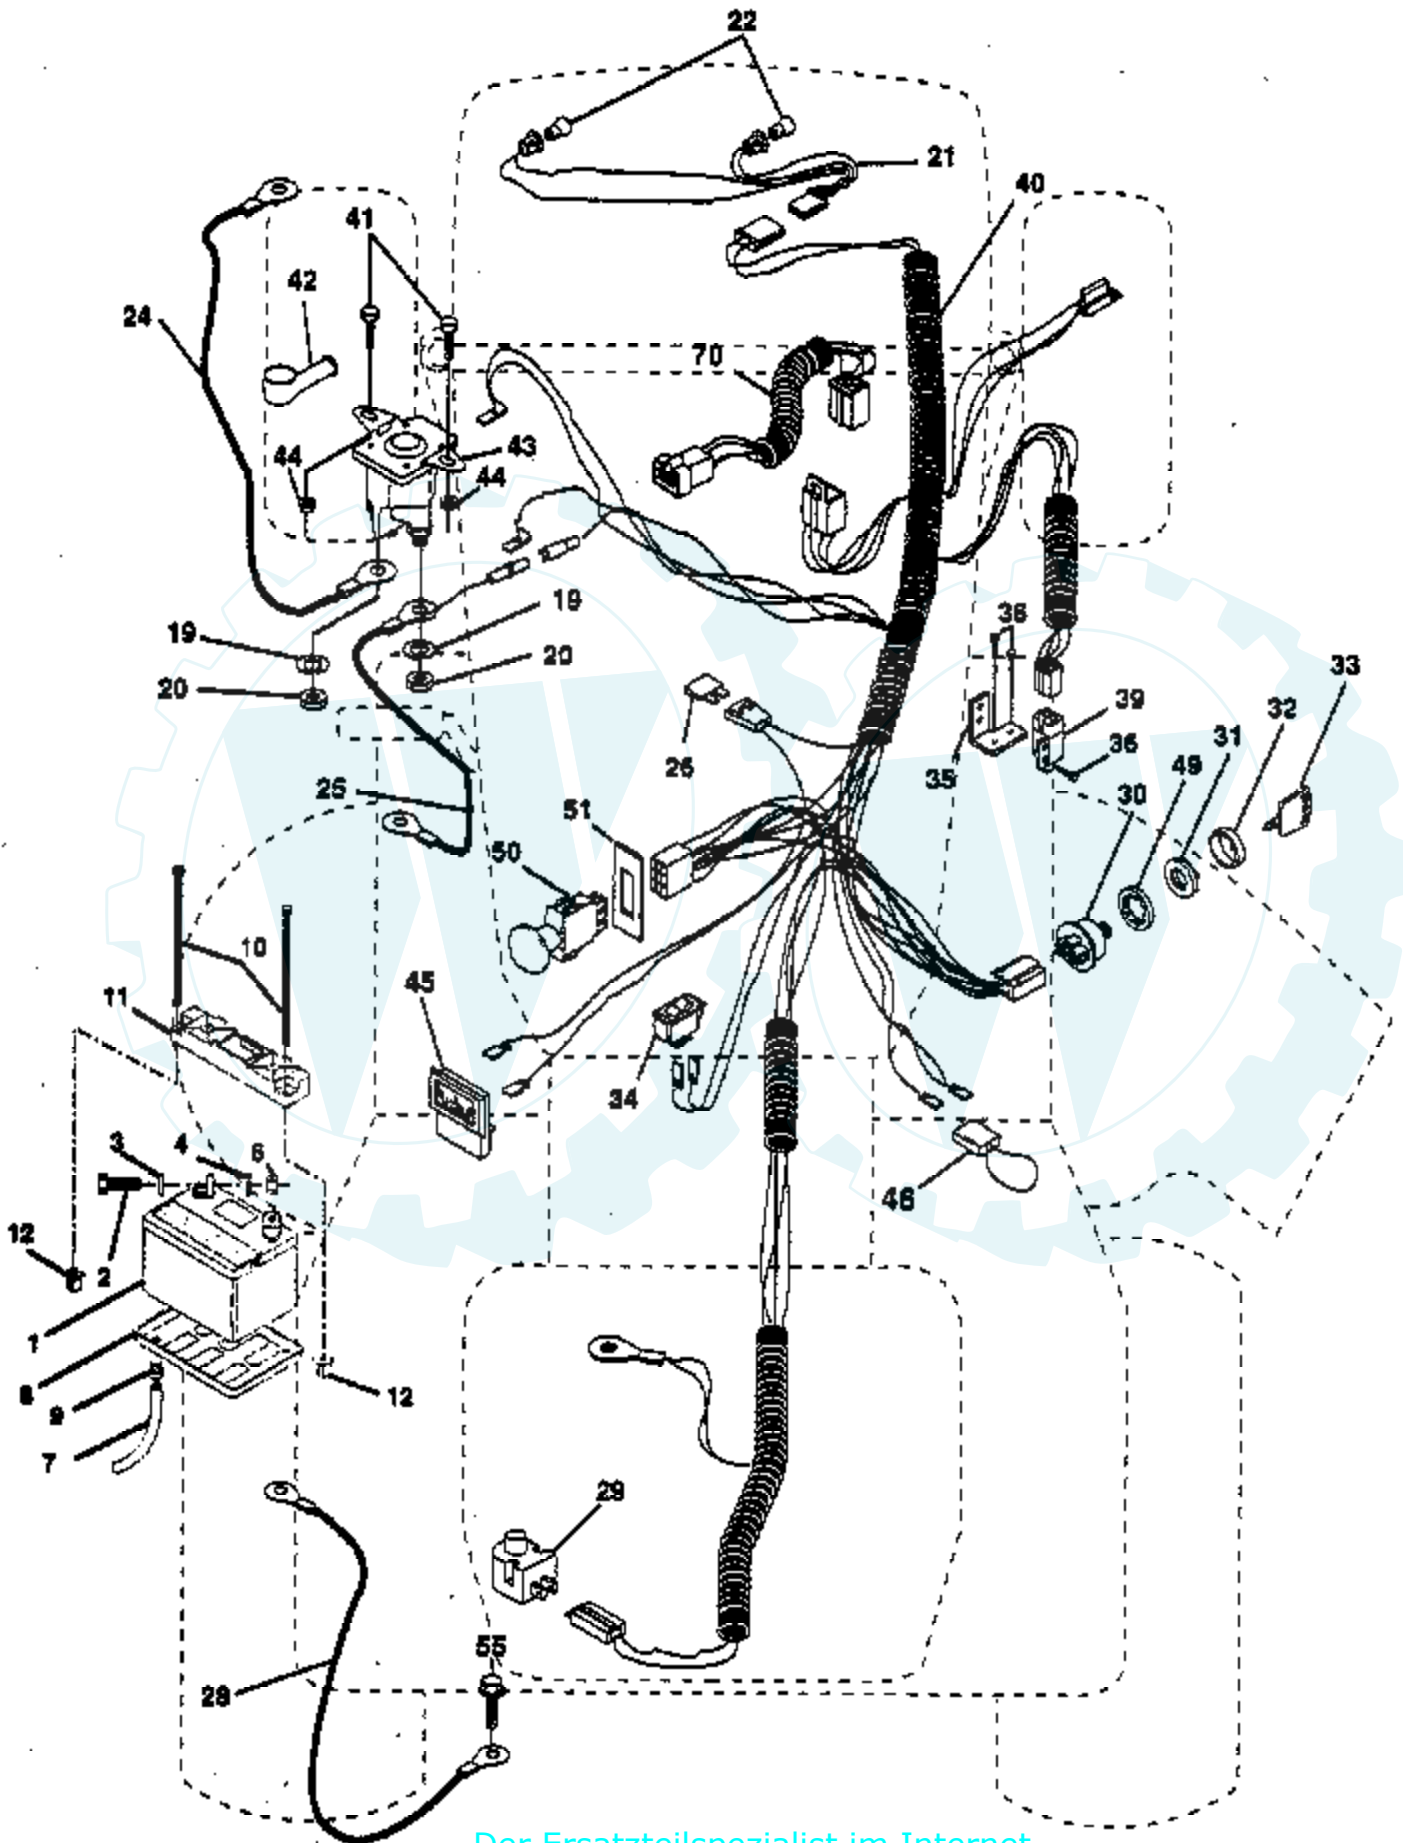

Ref #	Part Number	Qty	Description
59	532110082		Gear, Miter, 15 Teeth
60	532120475		Axle, R.H.
61	532142680		Housing, Lower
62	532120961		Puck, Friction
63	532007294		Disc, Brake
64	532108989		Spacer
65	532120953		Jaw, Brake
66	532120954		Pin, Dowel
67	532134799		Screw, Tapping 5/16-18 x 2.25
68	532138244		Lever, Actuating
69	532108996		Washer, Plain .321 x 1.00 x .055
70	532120956		Bracket, Anti-Rotation
71	873810500		Locknut 5/16-24
72	532148269		Seal, Oil
73	532120416		Grease

Ref #	Part Number	Qty	Description
61	817490612		Screw Thdrol 3/8-16x3/4 Ty-tt
62	532124872		Cover Pedal Blk Round
63	532140189		Engine Pulley LT/YT
65	810040700		Washer Lock Hvy Hlcl Spr 7/16
68	532105730		Keeper Belt Engine BZP Zinc
74	532109502		Spacer Split
75	532121749		Washer 25/32 X 1 1/4 X 16 Ga
76	812000001		E-ring #5133-75
77	532123583		Key Square 2 0 X 1845/ 1865
78	532121748		Washer 25/32 X 1-5/8 X 16 Ga
80	532131487		Arm Shift Transaxle
81	532136933		Shaft Asm Cross 20"t 42"deck
82	532123782		Spring Torsion T/a
83	819171216		Washer 17/32 X 3/4 X 16 Ga
84	532132183		Rod Tie Shift Adj Ball
85	873530400		Nut Nylock 1/4-28
86	532071208		Bushing Rod Strg 629/632 Id
87	819212016		Washer 21/32 X 1-1/4 X 16 Ga
88	812000008		Ring Klip #5304-62
89	532139991		Console Shift 6sp W/ign LT
90	532124346		Nut Self-thd wsh-hd 1/4 zinc
100	819111216		Washer 11/32 x 3/4 x 16 Ga.