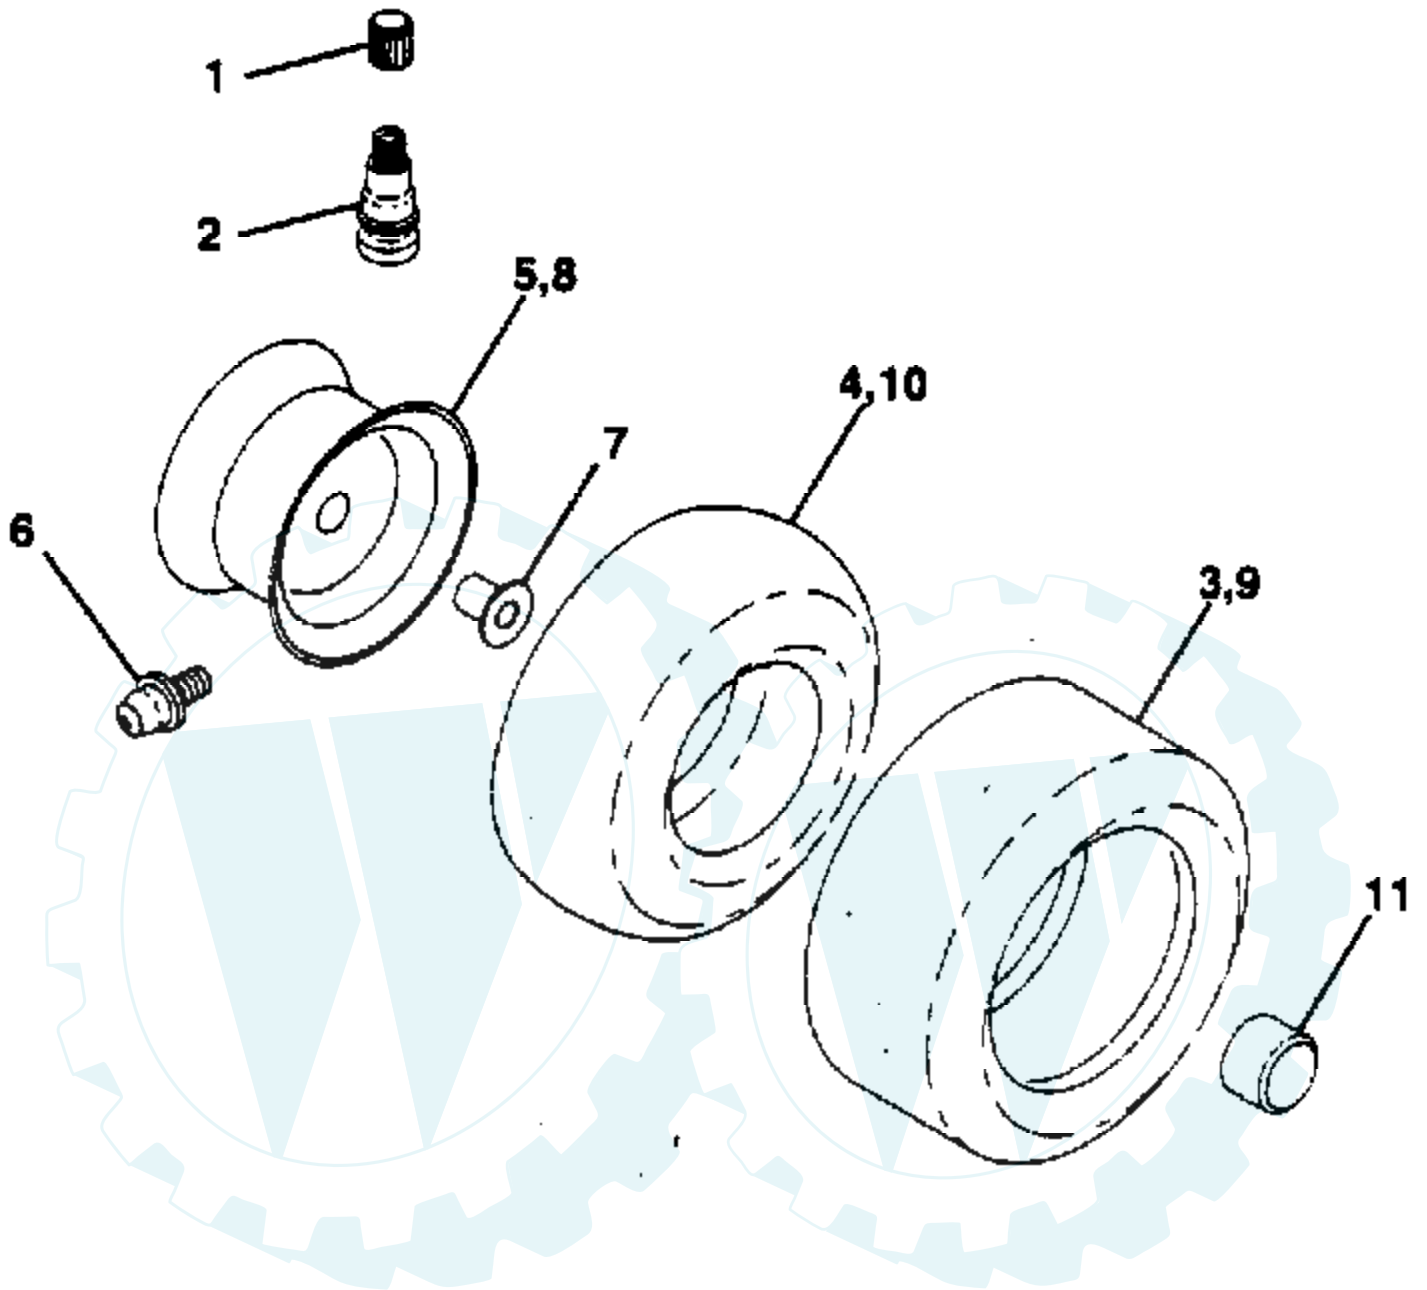

Ref #	Part Number	Qty	Description
1	532059192		Cap Valve Tire
2	532065139		Stem Valve
3	532106222		Tire F Ts 15 X 6 0 - 6 Service
4	532059904		Tube Front (Service Item Only)
5	532138337		Rim Asm 8"rear Silver Service
6	532124957		Fitting Grease (Front Wheel Only)
7	532124959		Bearing Flange (Front Wheel Only)
8	532138336		Rim Asm 6" front Silver Service
9	532122082		Tire R Ts 20 10 C Service
10	532124926		Tube Rear (Service Item Only)
11	532104757		Cap Hub Axle
	532144334		Sealant, Tire (10 oz. Tube) Not Shown.