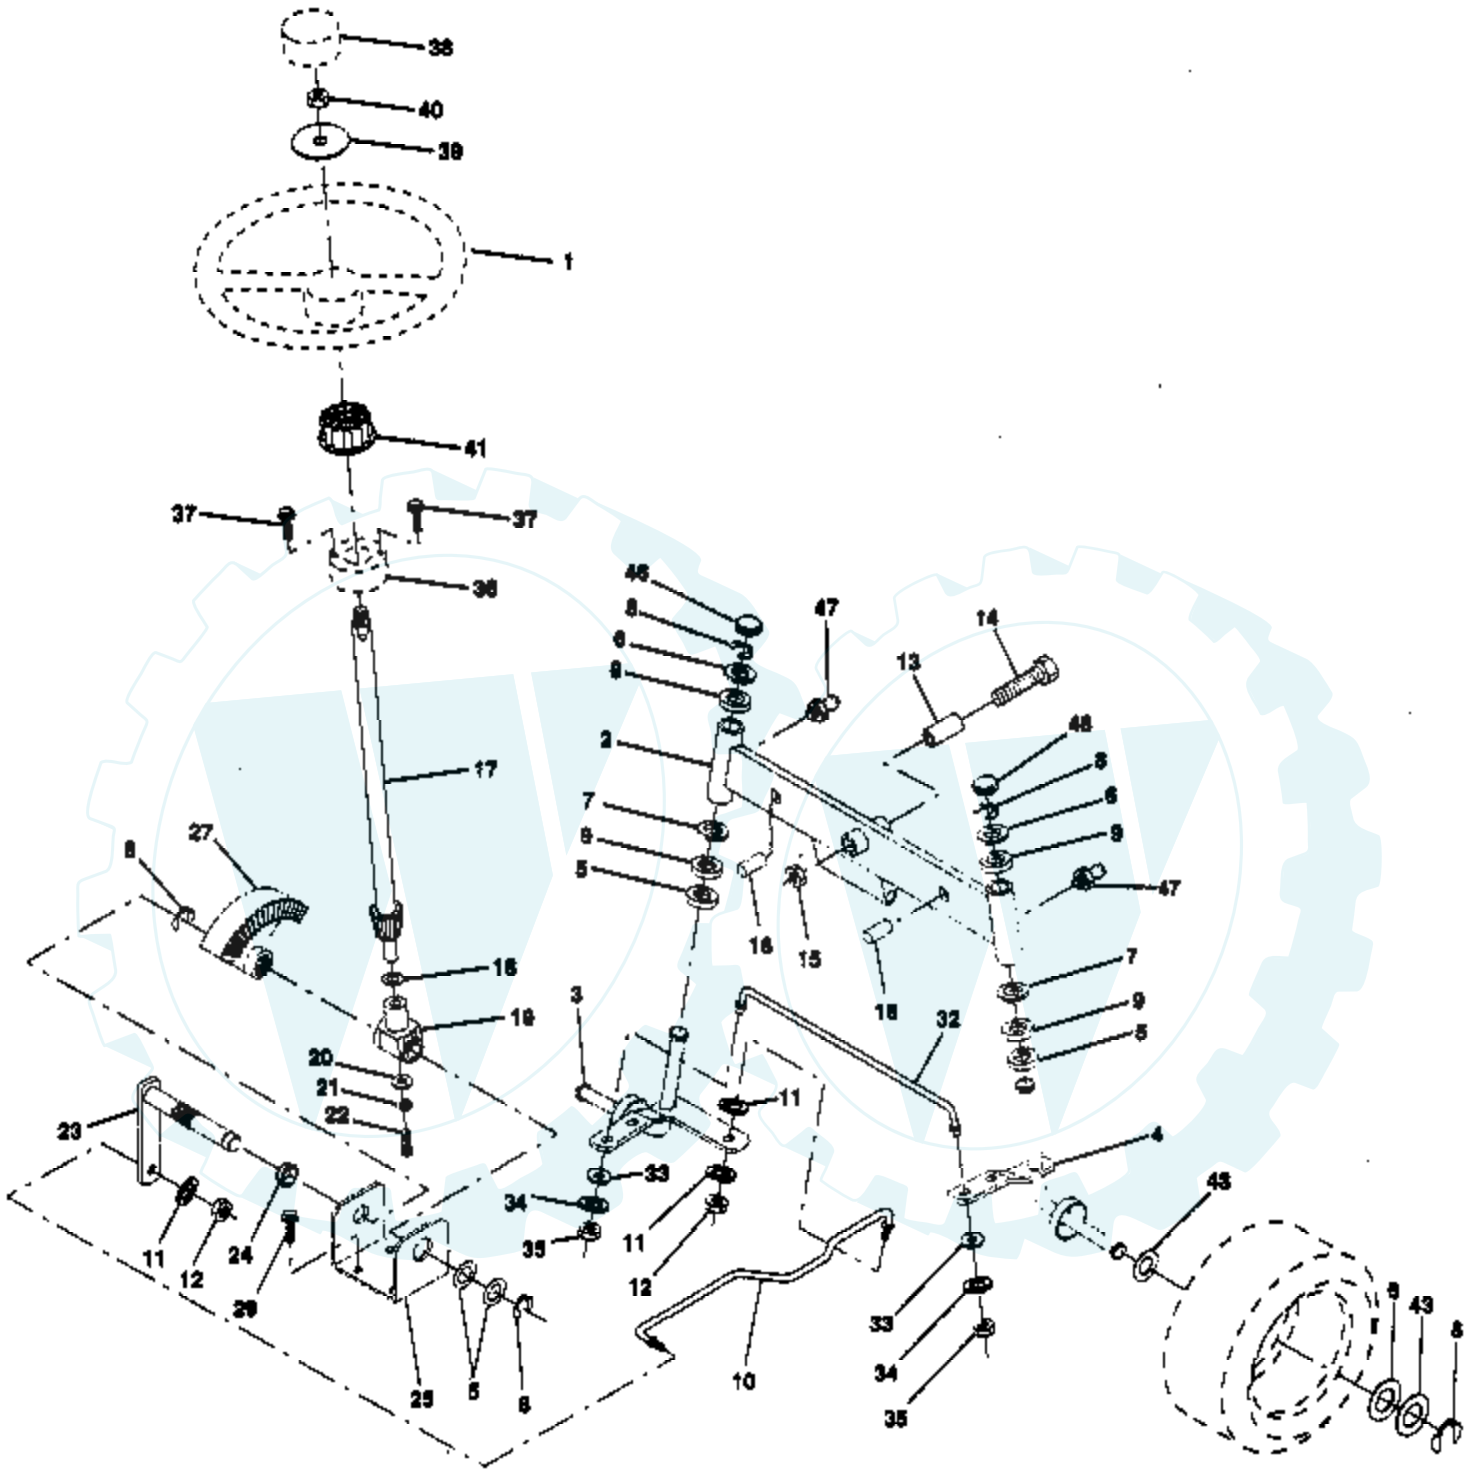

Ref #	Part Number	Qty	Description
1	532121472		Wheel Steering Auto Blk
2	532142033		Axle Asm Fr LT W/gzks 38/42
3	532135227		Spindle Asm LH
4	532135228		Spindle Asm RH
5	532124931		Bearing Race Thrust Harden
6	532121748		Washer 25/32 X 1-5/8 X 16 Ga
7	819272016		Washer 27/32 X 1-1/4 X 16 Ga
8	812000029		Ring Klip #t5304-75
9	532124937		Bearing Col Strg Blk
10	532130468		Link Drag Sol Ball Jt 20 064
11	810040600		Washer Lock Hvy Hlcl Spr 3/8
12	873610600		Nut Fin Hex 3/8-24 Unf
13	532110438		Spacer Bearing Axle Front
14	874011056		Bolt Hex 5/8-11 Unc X 3-1/2
15	873901000		Nut Lock Flange 5/8-11 Unc
16	532132624		Pin Axle 5/8 X 1 55/1 54 Lg
17	532128762		Shaft Asm Strg 20 31 x 3/4 YP YT
18	532057079		Washer Thrust 515x 750x 033
19	532124035		Support Shaft
20	532126684		Washer Shim 1/4 X 5/8 X 062
21	810040400		Washer Lock Hvy Helical 1/4
22	871070410		Screw Hex Socket 1/4-20 X 5/8
23	532127501		Shaft Asm Pittman
24	532109816		Nyliner Snap In
25	532124036		Bracket Steering
27	532136874		Gear Sector
29	817490612		Screw Thdrol 3/8-16x3/4 Ty-tt
32	532130467		Rod Tie Wire Form 19 75 Elec
33	819111216		Washer 11/32 x 3/4 x 16 Ga.
34	810040500		Washer, Lock Hvy Hlcl Spr 5/16
35	873810500		Locknut 5/16-24 Unf
36	532145207		Bushing Strg 3/4" Angle
37	817541008		Screw Slftp #10-24 X 1/2 Ty-b
38	532126805		Insert Cap Strg Wh Aut Gen Blk
39	532100712		Washer 53 X 2 25 X 160 Zinc
40	873940800		Nut Hex Jam Toplock 1/2-20 Unf
41	532100711		Adapter Wheel Strg 758/ 753id
43	532121749		Washer 25/32 X 1 1/4 X 16 Ga
46	532121232		Cap Spindle Fr Top Blk
47	532124836		Fitting Grease