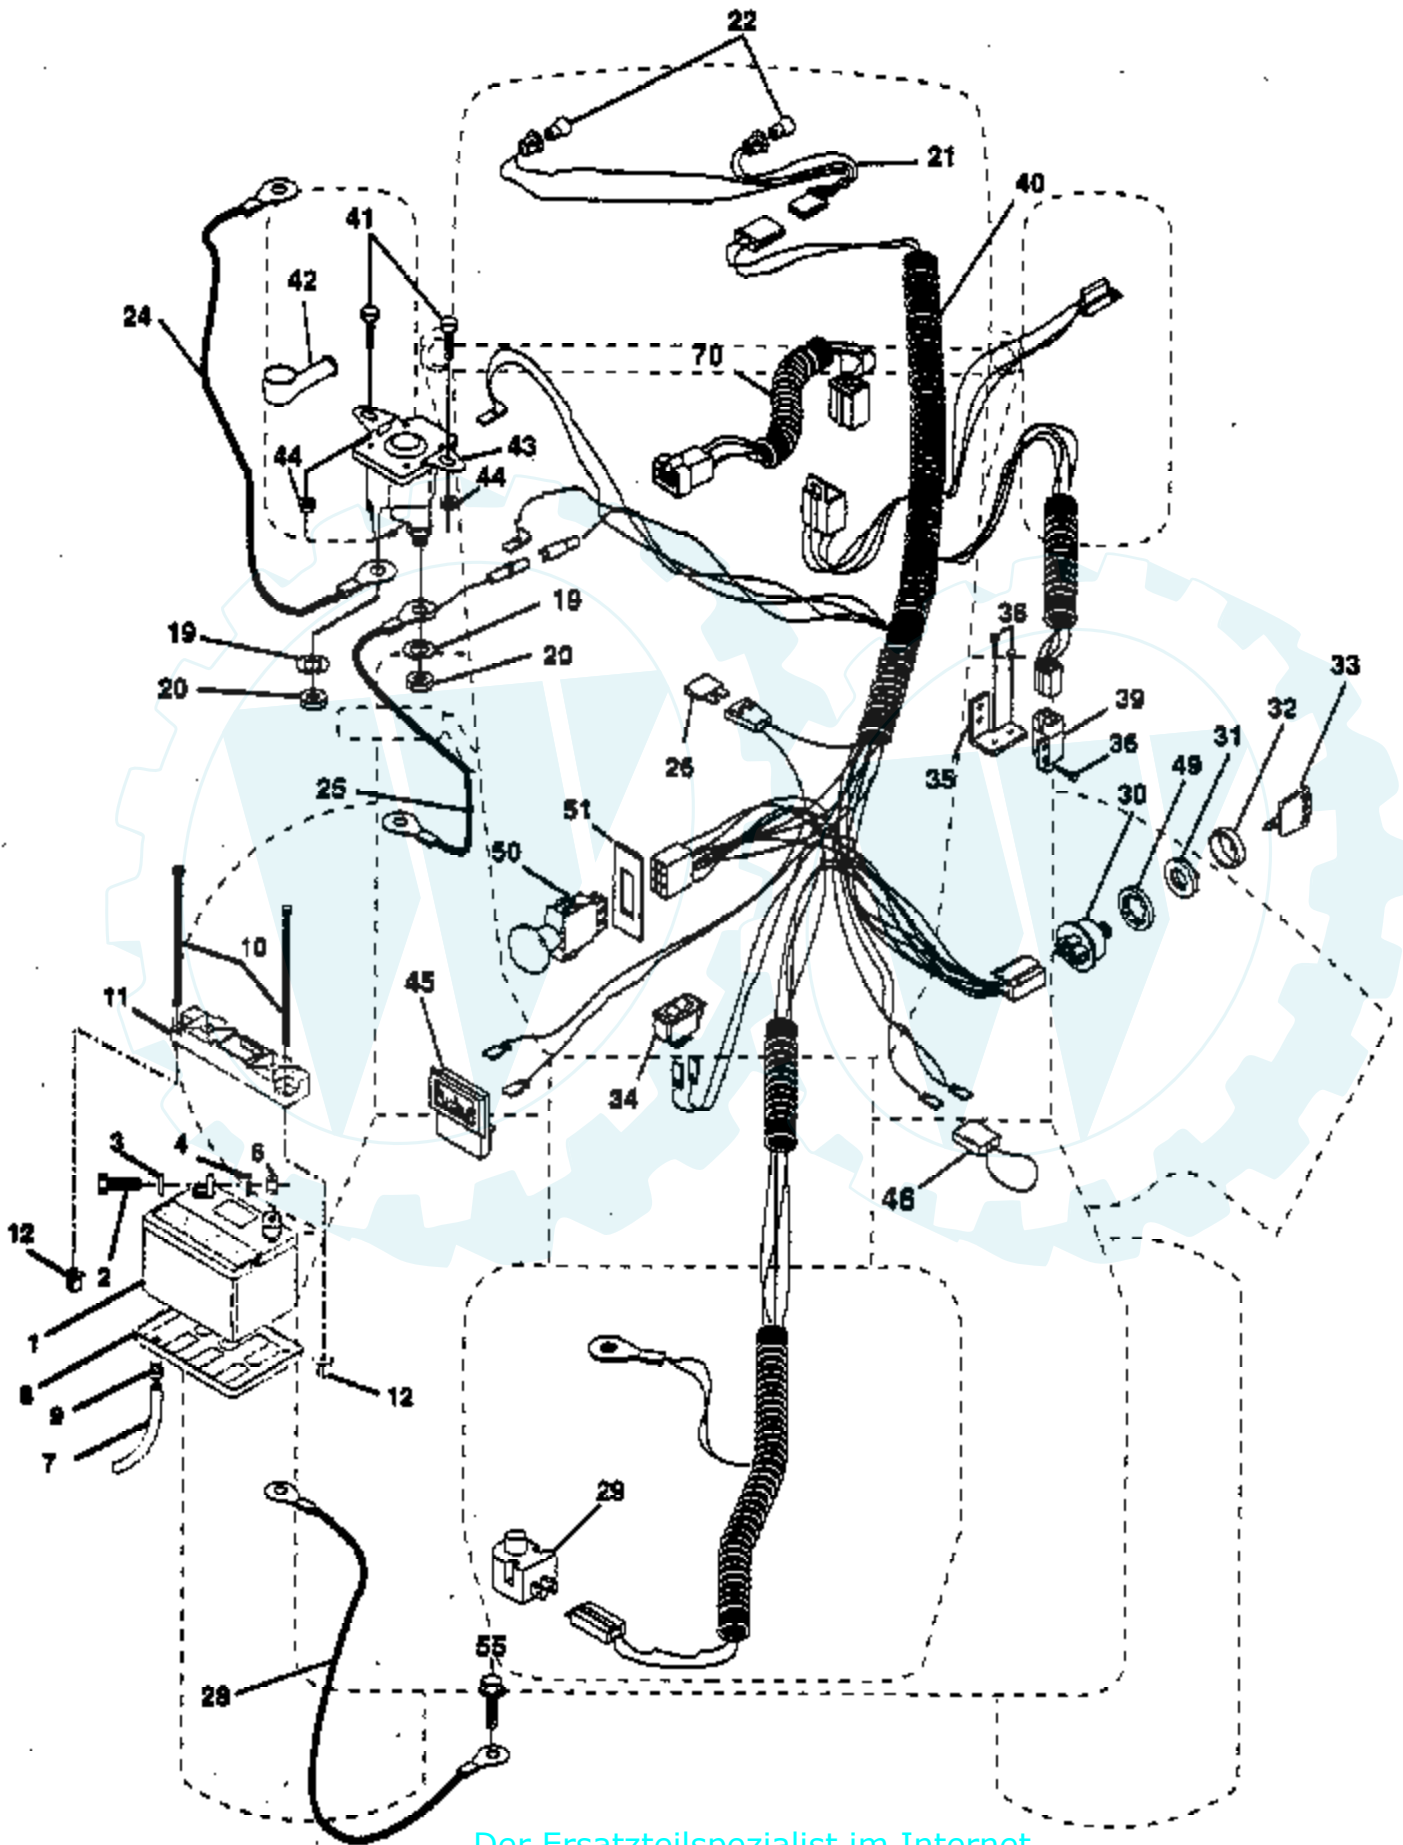

Ref #	Part Number	Qty	Description
59	532110082		Gear, Miter, 15 Teeth
60	532120475		Axle, R.H.
61	532142680		Housing, Lower
62	532120961		Puck, Friction
63	532007294		Disc, Brake
64	532108989		Spacer
65	532120953		Jaw, Brake
66	532120954		Pin, Dowel
67	532134799		Screw, Tapping 5/16-18 x 2.25
68	532138244		Lever, Actuating
69	532108996		Washer, Plain .321 x 1.00 x .055
70	532120956		Bracket, Anti-Rotation
71	873810500		Locknut 5/16-24
72	532148269		Seal, Oil
73	532120416		Grease

Ref #	Part Number	Qty	Description
61	817490612		Screw Thdrol 3/8-16x3/4 Ty-tt
62	532124872		Cover Pedal Blk Round
63	532140189		Engine Pulley LT/YT
65	810040700		Washer Lock Hvy Hlcl Spr 7/16
68	532105730		Keeper Belt Engine BZP Zinc
74	532109502		Spacer Split
75	532121749		Washer 25/32 X 1 1/4 X 16 Ga
76	812000001		E-ring #5133-75
77	532123583		Key Square 2 0 X 1845/ 1865
78	532121748		Washer 25/32 X 1-5/8 X 16 Ga
80	532131487		Arm Shift Transaxle
81	532136933		Shaft Asm Cross 20"t 42"deck
82	532123782		Spring Torsion T/a
83	819171216		Washer 17/32 X 3/4 X 16 Ga
84	532132183		Rod Tie Shift Adj Ball
85	873530400		Nut Nylock 1/4-28
86	532071208		Bushing Rod Strg 629/632 Id
87	819212016		Washer 21/32 X 1-1/4 X 16 Ga
88	812000008		Ring Klip #5304-62
89	532139991		Console Shift 6sp W/ign LT
90	532124346		Nut Self-thd wsh-hd 1/4 zinc
100	819111216		Washer 11/32 x 3/4 x 16 Ga.