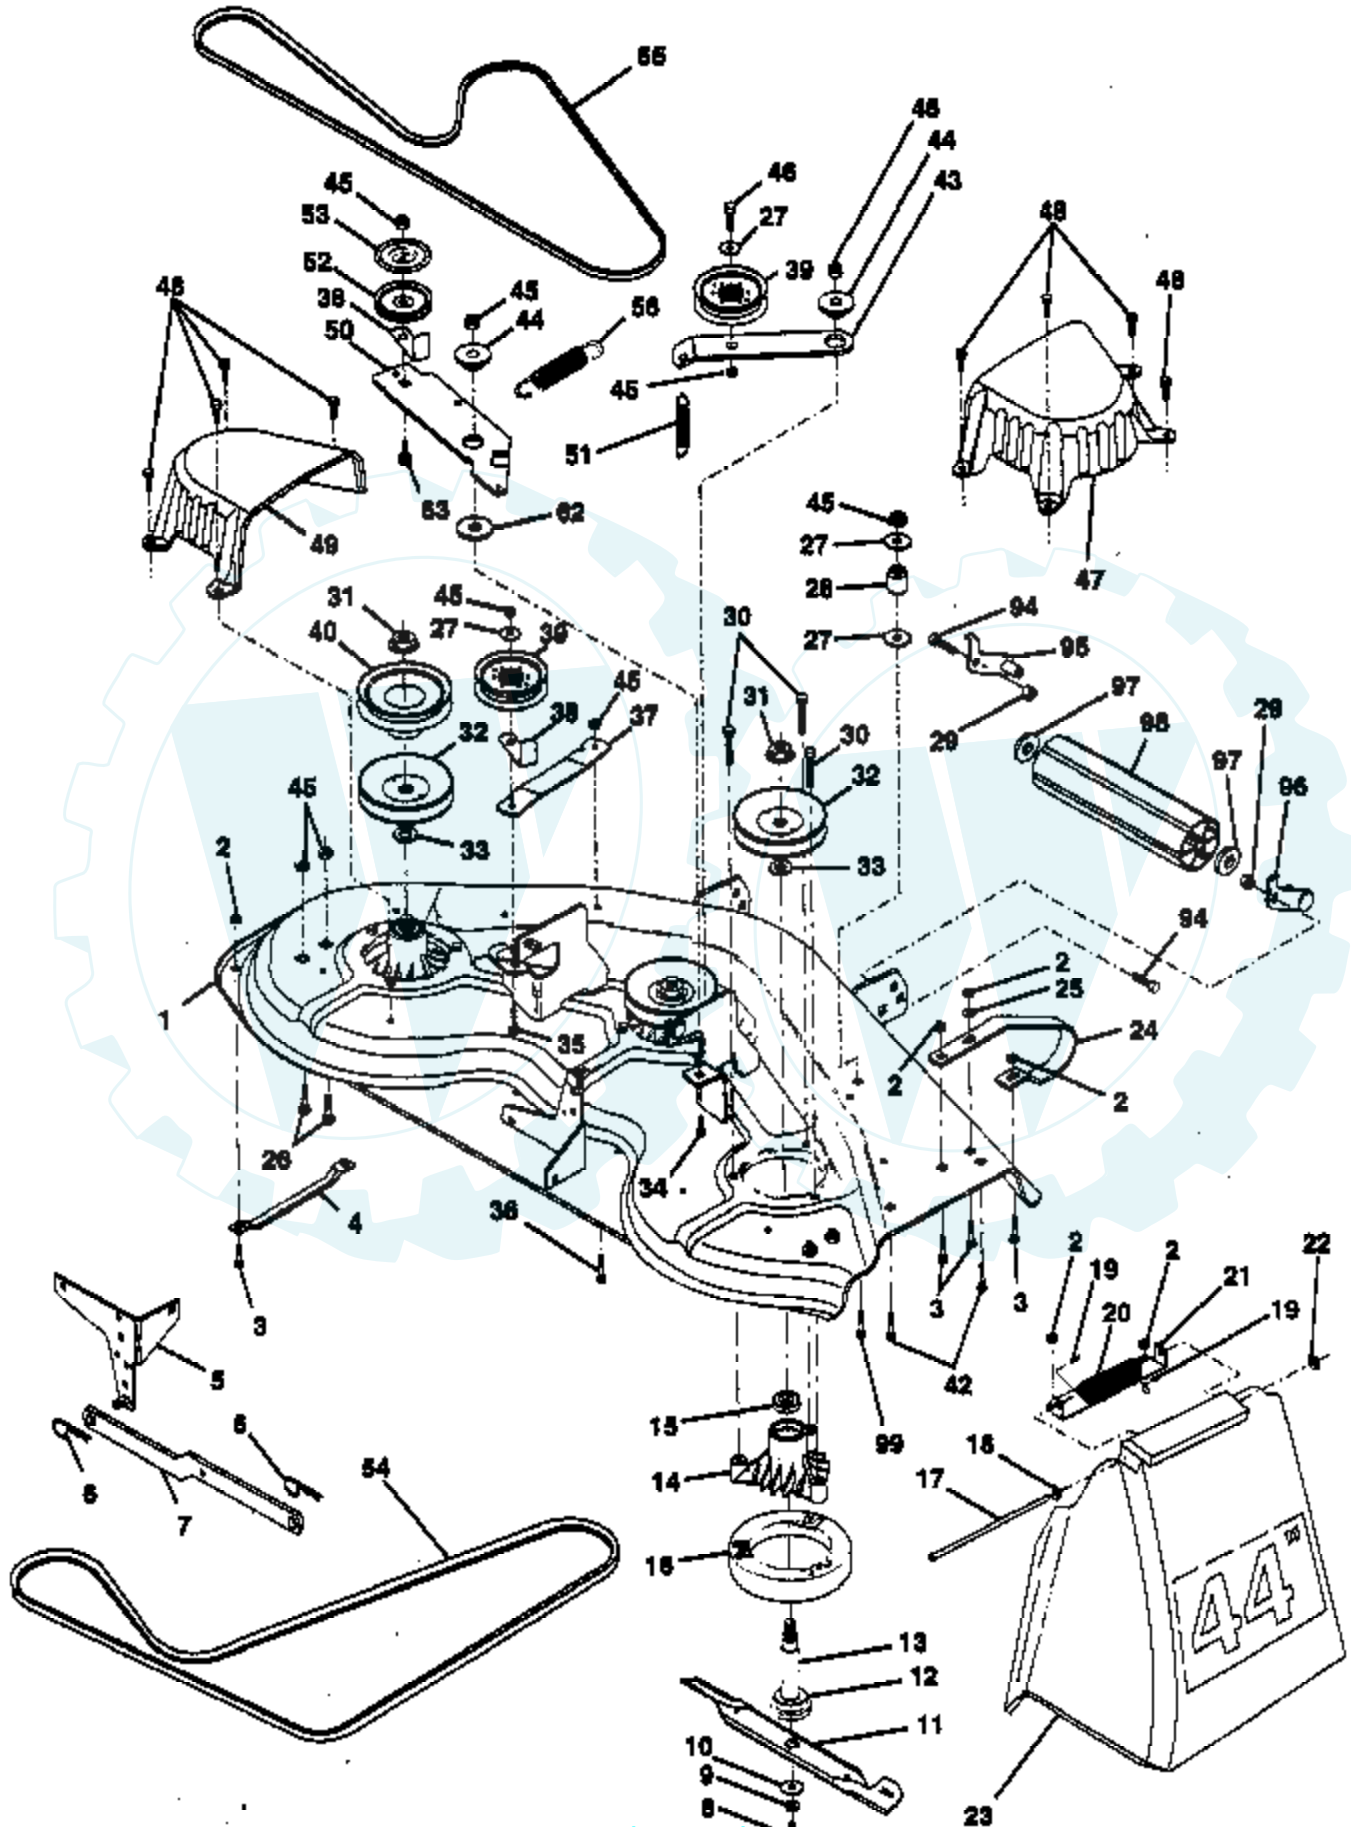

Ref #	Part Number	Qty	Description
1	532140579		Deck Asm., Mower 44" Vented
2	873680500		Nut, Crownlock 5/16-18 Unc
3	872110506		Bolt, Carriage 5/16-18 x 3/4
4	532125074		Runner, Mower LH
5	532138457		Bracket Asm., Sway Bar
6	532124670		Retainer, Spring
7	532130832		Arm Suspension, Rear
8	532850857		Bolt 3/8-24 x 1.25 Gr. 8 Patched
9	810030600		Washer, Lock Hvy 3/8 Unplated
10	532140296		Washer, Hard Blade Mower Vented
11	532130652		Blade (3 Required)
12	532129895		Bearing, Ball #6204 (Mandrel)
13	532137553		Shaft Asm., W/Lower Brg (Inc. 12)
14	532137152		Housing, Mandrel 44" Vent
15	532110485		Bearing, Ball Mandrel
16	532140329		Stripper, Mower Vented
17	532106735		Rod, Hinge
18	819111016		Washer 11/32 x 5/8 x 16 Ga.
19	532105304		Cap, Sleeve
20	532123713		Spring, Torsion Deflector
21	532137607		Bracket, Deflector
22	532110452		Nut, Push
23	532109785		Shield, Deflector Mower
24	532136321		Runner, RH
25	819111216		Washer 11/32 x 3/4 x 16 Ga.
26	872110606		Bolt Carriage 3/8-16 x 3/4
27	819131316		Washer 13/32 x 13/16 x 16 Ga.
28	532132823		Spacer, Spring Stop Idler
29	873800600		Nut, Lock Hex W/Wsh 3/8-16 Unc
30	532138776		Screw Thdrol. Hex Hd Zinc Mower
31	532137266		Nut, Fig Top Lock Cntr 9/16
32	532129861		Pulley, Mandrel
33	532129963		Washer, Spacer Mower Vented
34	872140610		Bolt, Carriage 3/8-16 x 1-1/4
35	872110616		Bolt, Carriage 3/8-16 x 2
36	872110608		Bolt, Carriage 3/8-16 x 1 Gr. 5
37	532137166		Stiffener, Arm Idler
38	532137554		Keeper, Belt Idler
39	532131494		Pulley, Idler Flat
40	532136572		Pulley, Driven
42	872140506		Bolt, Carriage 5/16-18 Unc x 3/4
43	532136460		Arm, Idler Secondary
44	532122052		Spacer, Retainer
45	873680600		Nut, Crownlock 3/8-16 Unc
46	874760628		Bolt, Fin Hex 3/8-16 Unc x 1-3/4
47	532137200		Cover, Mandrel RH
48	532137729		Screw, Thd Roll 1/4-20 x 5/8
49	532136574		Cover, Mandrel LH
50	532137272		Arm, Idler Primary
51	532137273		Spring, Secondary
52	532139245		Pulley, Idler V Groove
53	532137789		Shield, Idler
54	532131264		V-Belt, Mower Primary
55	532131290		V-Belt, Mower Secondary
56	532138687		Spring, Primary
62	532133943		Washer Hardened
63	872110612		Bolt Carriage 3/8-16 x 1-1/2
94	874760616		Bolt Hex 3/8-16 x 1