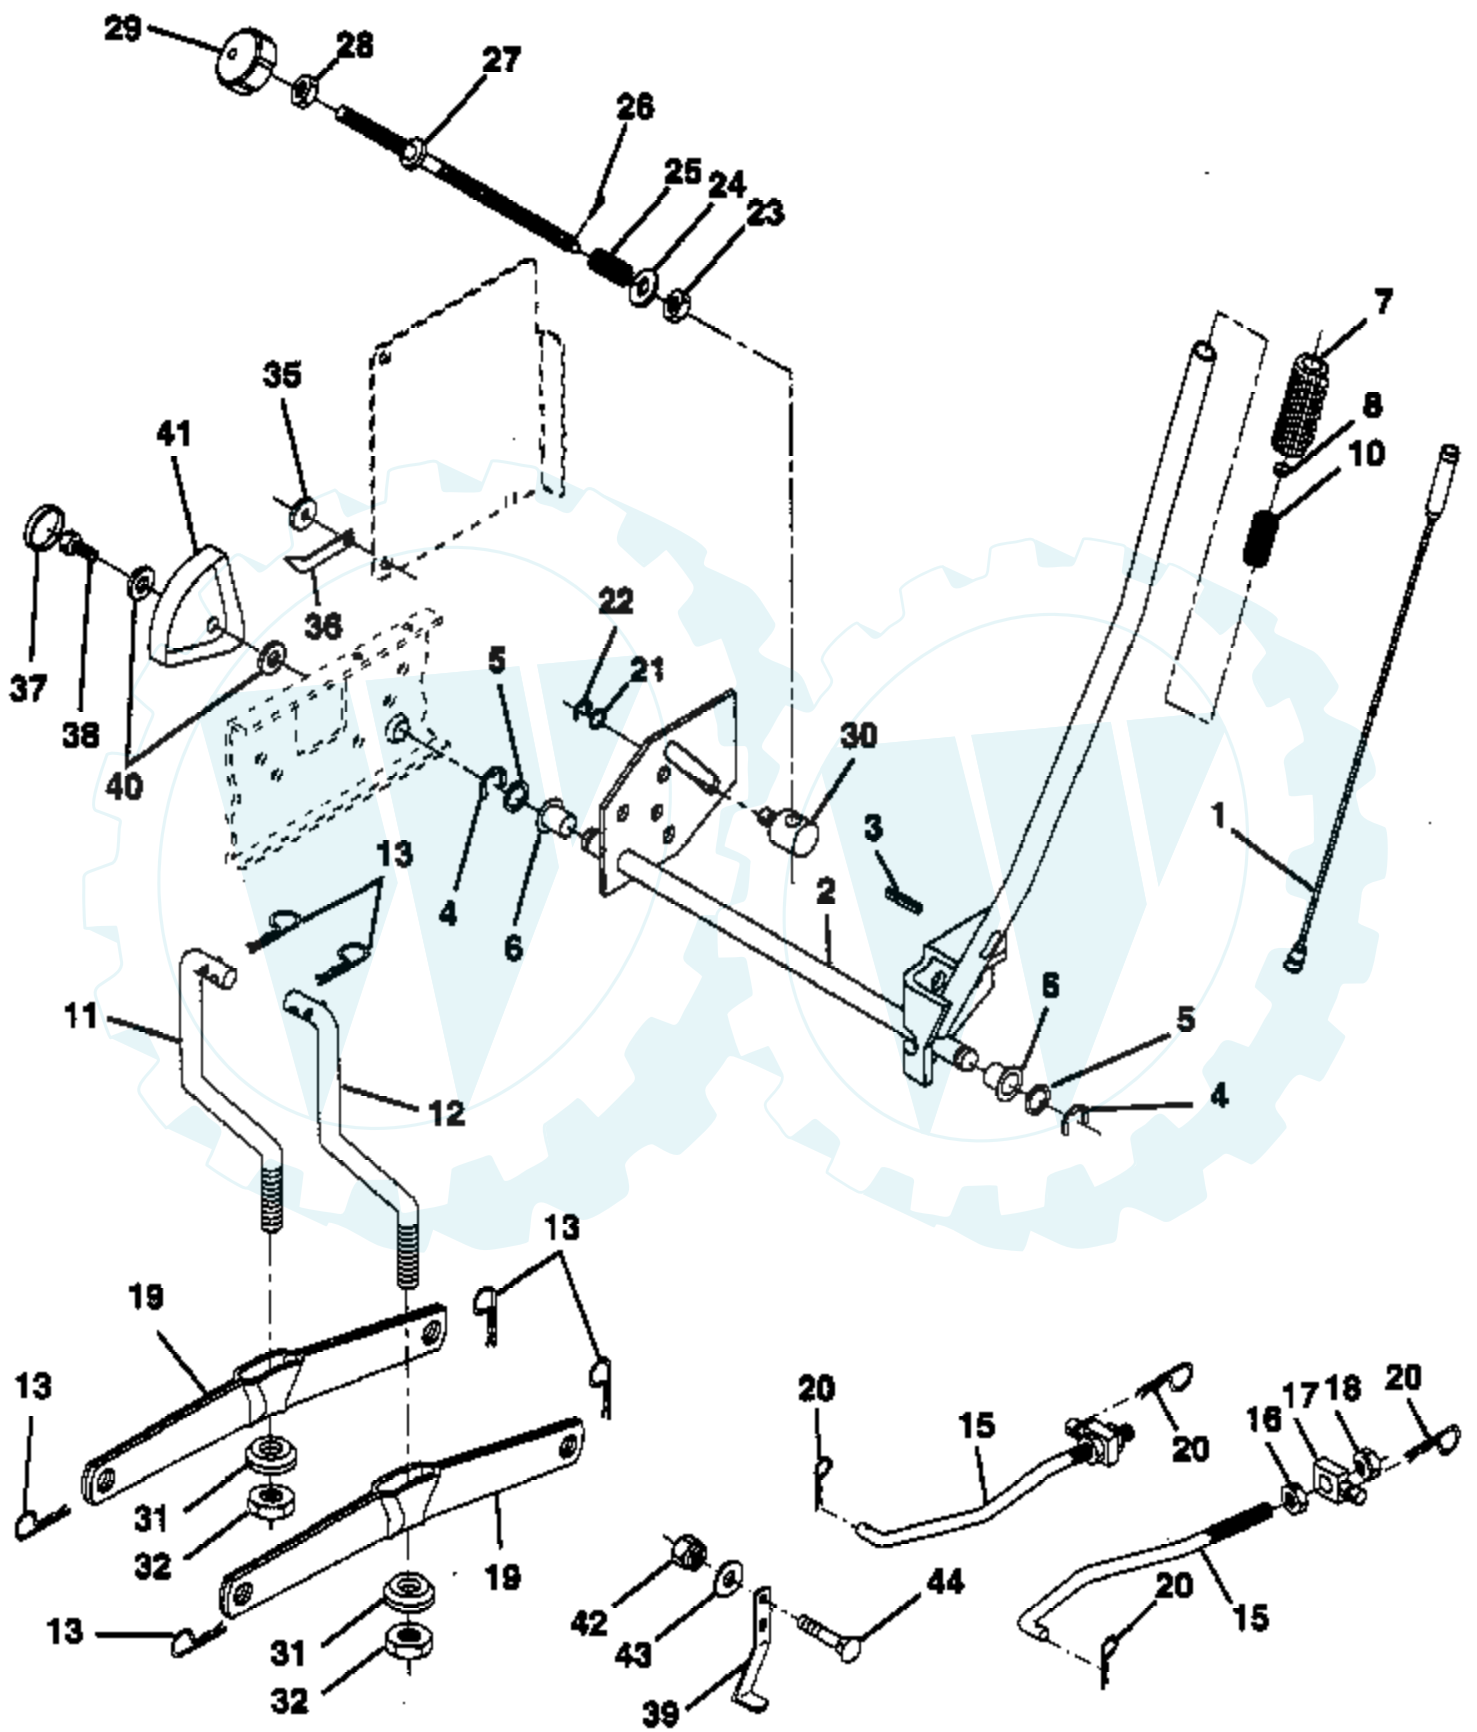

Ref #	Part Number	Qty	Description
1	532136971		Wire Asm Inner W/plunger 20 56
2	532136968		Shaft Asm Lift RH w/Inf W/T
3	532138284		Pin Groove 1 500 Zinc
4	812000002		E Ring #5133-62
5	819211621		Washer 21/32 X 1 X 21 Ga
6	532120183		Bearing Nylon Blk 629 Id
7	532109413		Grip Handle Bicycle
8	532124526		Button Plunger Black
10	532122512		Spring Cprsn 3 750 Oiled
11	532139865		Link Lift LH
12	532139866		Link Lift RH
13	532124670		Retainer Spring
15	532127218		Link Front
16	873350800		Nut Jam Hex 1/2-13 Unc
17	532130171		Trunnion Blk Zinc
18	873800800		Nut Lock W/wsh 1/2-13unc
19	532139868		Arm Suspension Rear
20	532124660		Retainer Spring
21	819151216		Washer 15/32 X 3/4 X 16 Ga
22	812000037		Ring Klip #5304-37
23	532110807		Nut Special
24	819131016		Washer 13/32 X 5/8 X 16 Ga
25	532137150		Spring Compression Inf. Hgt.
26	876020308		Pin Cotter 3/32 X 1/2
27	532137167		Rod Adj Lift Zinc 9 75 Wrk Lg
28	873350600		Nut Hex Jam 3/8-16 Unc
29	532138057		Knob Inf 3/8-16 Unc Blk W/sym
30	532110810		Trunnion Dp Stop Dbl Thds PLT
31	532140302		Bearing Pvt Lift Spherical
32	873540600		Nut Crownlock 3/8-24
35	532120529		Washer Nylon .44 x .75 x .032
36	532138346		Pointer Pnt Height Ind 505
37	532123935		Plug Hole Blk 1.485/1.515 Dia.
38	817490512		Screw Thdrol 5/16-18 x 3/4
39	532142992		Stop over Center 44" 20/23" T 94
40	819112410		Washer 11/32 x 1-1/2 x 10 Ga.
41	532123934		Scale Ind Height Blk
42	873800600		Nut Lock Hex w/Ins 3/8-16 Unc
43	819131612		Washer 13/32 x 1 x 12 Ga.
44	872240608		Bolt Carriage 3/8-16 x 1