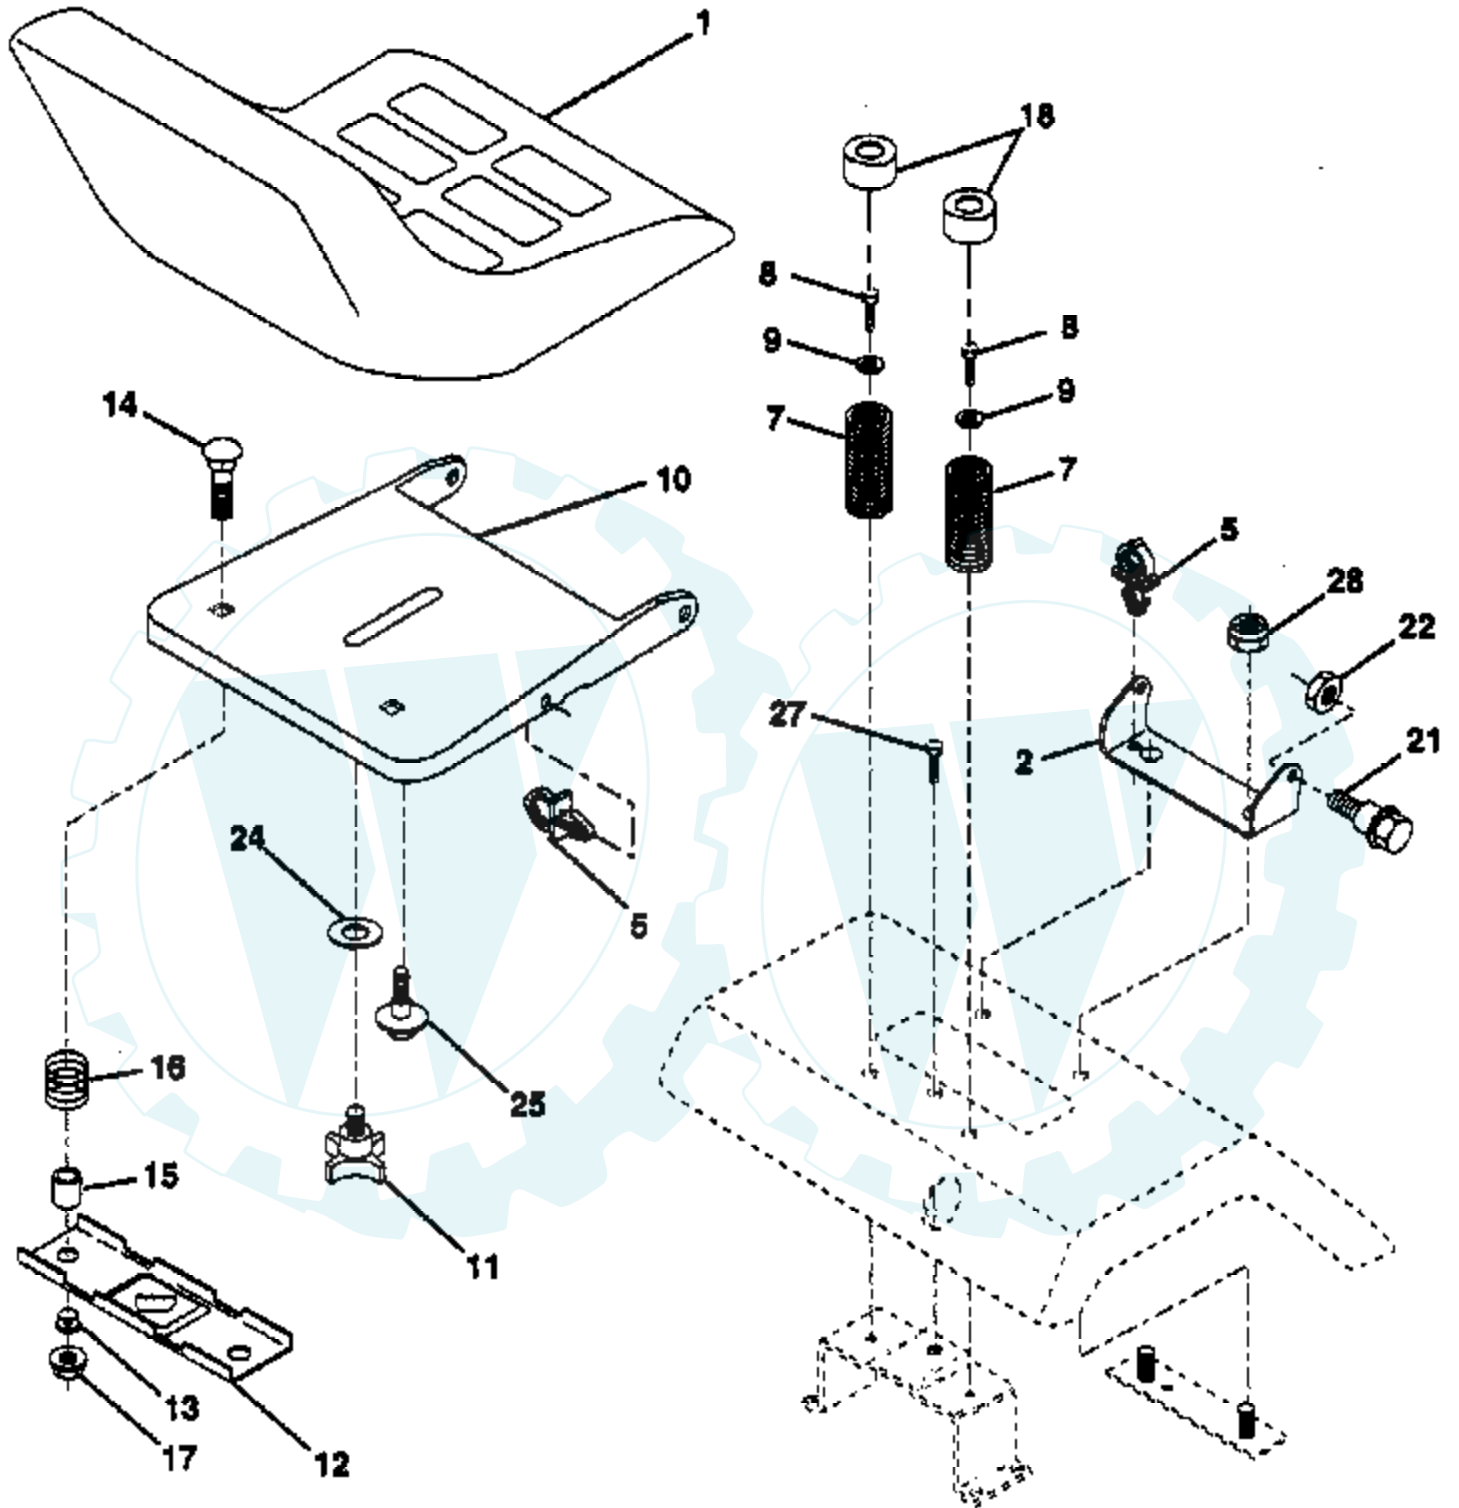

Ref #	Part Number	Qty	Description
1	532136971		Wire Asm Inner W/plunger 20 56
2	532136968		Shaft Asm Lift RH w/Inf W/T
3	532138284		Pin Groove 1 500 Zinc
4	812000002		E Ring #5133-62
5	819211621		Washer 21/32 X 1 X 21 Ga
6	532120183		Bearing Nylon Blk 629 Id
7	532109413		Grip Handle Bicycle
8	532124526		Button Plunger Black
10	532122512		Spring Cprsn 3 750 Oiled
11	532139865		Link Lift LH
12	532139866		Link Lift RH
13	532124670		Retainer Spring
15	532127218		Link Front
16	873350800		Nut Jam Hex 1/2-13 Unc
17	532130171		Trunnion Blk Zinc
18	873800800		Nut Lock W/wsh 1/2-13unc
19	532139868		Arm Suspension Rear
20	532124660		Retainer Spring
21	819151216		Washer 15/32 X 3/4 X 16 Ga
22	812000037		Ring Klip #5304-37
23	532110807		Nut Special
24	819131016		Washer 13/32 X 5/8 X 16 Ga
25	532137150		Spring Compression Inf. Hgt.
26	876020308		Pin Cotter 3/32 X 1/2
27	532137167		Rod Adj Lift Zinc 9 75 Wrk Lg
28	873350600		Nut Hex Jam 3/8-16 Unc
29	532138057		Knob Inf 3/8-16 Unc Blk W/sym
30	532110810		Trunnion Dp Stop Dbl Thds PLT
31	532140302		Bearing Pvt Lift Spherical
32	873540600		Nut Crownlock 3/8-24
35	532120529		Washer Nylon .44 x .75 x .032
36	532138346		Pointer Pnt Height Ind 505
37	532123935		Plug Hole Blk 1.485/1.515 Dia.
38	817490512		Screw Thdrol 5/16-18 x 3/4
39	532142992		Stop over Center 44" 20/23" T 94
40	819112410		Washer 11/32 x 1-1/2 x 10 Ga.
41	532123934		Scale Ind Height Blk
42	873800600		Nut Lock Hex w/Ins 3/8-16 Unc
43	819131612		Washer 13/32 x 1 x 12 Ga.
44	872240608		Bolt Carriage 3/8-16 x 1