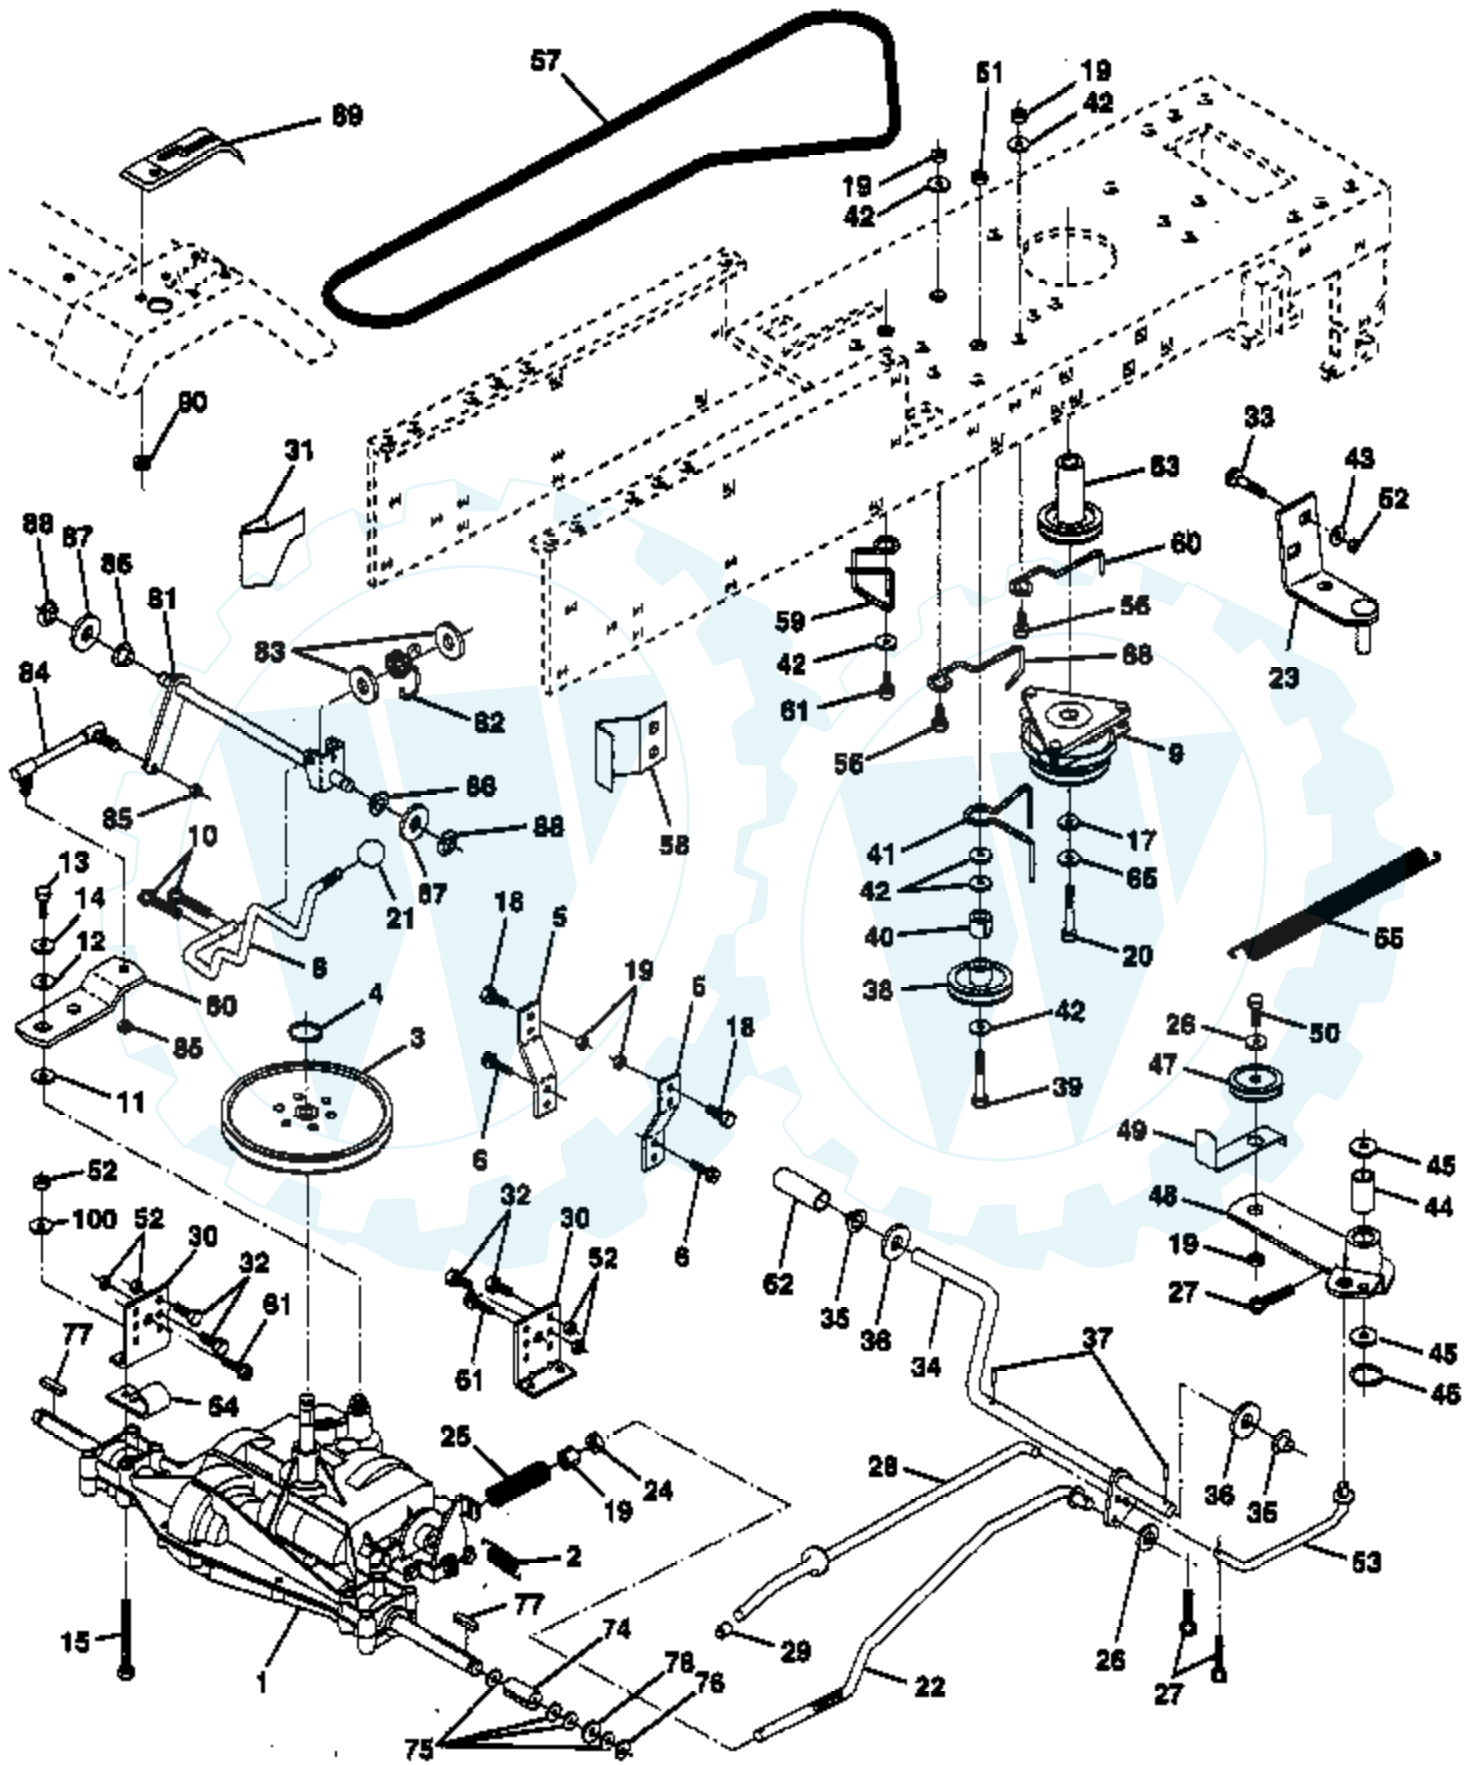

Ref #	Part Number	Qty	Description
1	532145605		Transaxle 6sp Dana LT Model # 4360-96
2	532146682		Spring Return Brake
3	532123666		Pulley Transaxle 20"tires
4	812000028		Ring Retainer # 5100-62
5	532121520		Strap Torque 30 Degrees
6	817490512		Screw Thdrol 5/16-18 X 3/4 TYT
8	532141002		Rod Shifter
9	532137140		Clutch Electric
10	876020416		Pin Cotter 1/8 X 1 Cad
11	532105701		Washer Plate Shf 388 Sq Hole
12	819151216		Washer 15/32 X 3/4 X 16 Ga
13	874550412		Bolt 1/4-28 Unf Gr. 8 w/Patch
14	810040400		Washer Lock Hvy Helical 1/4
15	874780544		Bolt Fin Hex 5/16-18uncx 2 3/4
17	532126197		Washer 1-1/2 OD X 15/32 ID X .250
18	874780616		Bolt Fin Hex 3/8-16unc X 1 Gr. 5
19	873800600		Nut Lock 3/8-16 Unc
20	871170768		Bolt, Hex 7/16-20 x 4-1/4
21	532121274		Knob Duckhead 3/8-16unc Blk
22	532130804		Rod Brake Blk Zinc 27 326
23	532137141		Bracket Asm. Clutch
24	873350600		Nut Hex Jam 3/8-16 Unc
25	532106888		Spring Rod Brake 2 00 Zinc
26	819131316		Washer 13/32 X 13/16 X 16 Ga
27	876020412		Pin Cotter 1/8 X 3/4 Cad
28	532145204		Rod Brake Parking
29	532071673		Cap Brake Parking Black
30	532130807		Bracket Mtg Transaxle
31	532127275		Keeper Belt LH LT 14 Ga
32	874760512		Bolt Hex Hd 5/16-18unc X 3/4
33	872140506		Bolt, Carriage 5/16-18 x 3/4
34	532149001		Shaft Asm Pedal Foot
35	532120183		Bearing Nylon Blk 629 Id
36	819211616		Washer 21/32 X 1 X 16 Ga
37	532124963		Pin Roll 3/16 X 1"
38	532123674		Pulley Idler Flat
39	874760644		Bolt Fin Hex 3/8-16unc X 2-3/4
40	532124965		Spacer Split 395 X 59 Bzp
41	532109070		Keeper Belt Retainer
42	819131312		Washer 13/32 X 13/16 X 12 Ga
43	819111012		Washer 11/32 x 5/8 x 12 Ga.
44	532105706		Bearing Nyl 503 X 628 X 1 25
45	532110812		Washer Hardened
46	812000039		Ring Klip #t5304-50
47	532127783		Pulley Idler V Groove Plastic
48	532123789		Bellcrank Asm Clutch
49	532123205		Retainer Belt Style Spring
50	874760624		Bolt Hex Hd 3/8-16unc X 1-1/2
51	873680600		Nut Crownlock 3/8-16 Unc
52	873680500		Nut Crownlock 5/16-18 Unc
53	532105710		Link Clutch 7 66
54	532124996		Clip Line Fuel 13/32 Mtg. Hole
55	532105709		Spring Return Clutch 6 75
56	874760620		Bolt Fin Hex 3/8-16unc X 1-1/4
57	532130801		V-Belt Ground Drive 95 25 42"
58	532127274		Keeper Belt RH LT Pnt/zinc 16g
59	532140312		Keeper Belt Chassis Span Ctr
60	532121218		Keeper Belt Engine LH LT