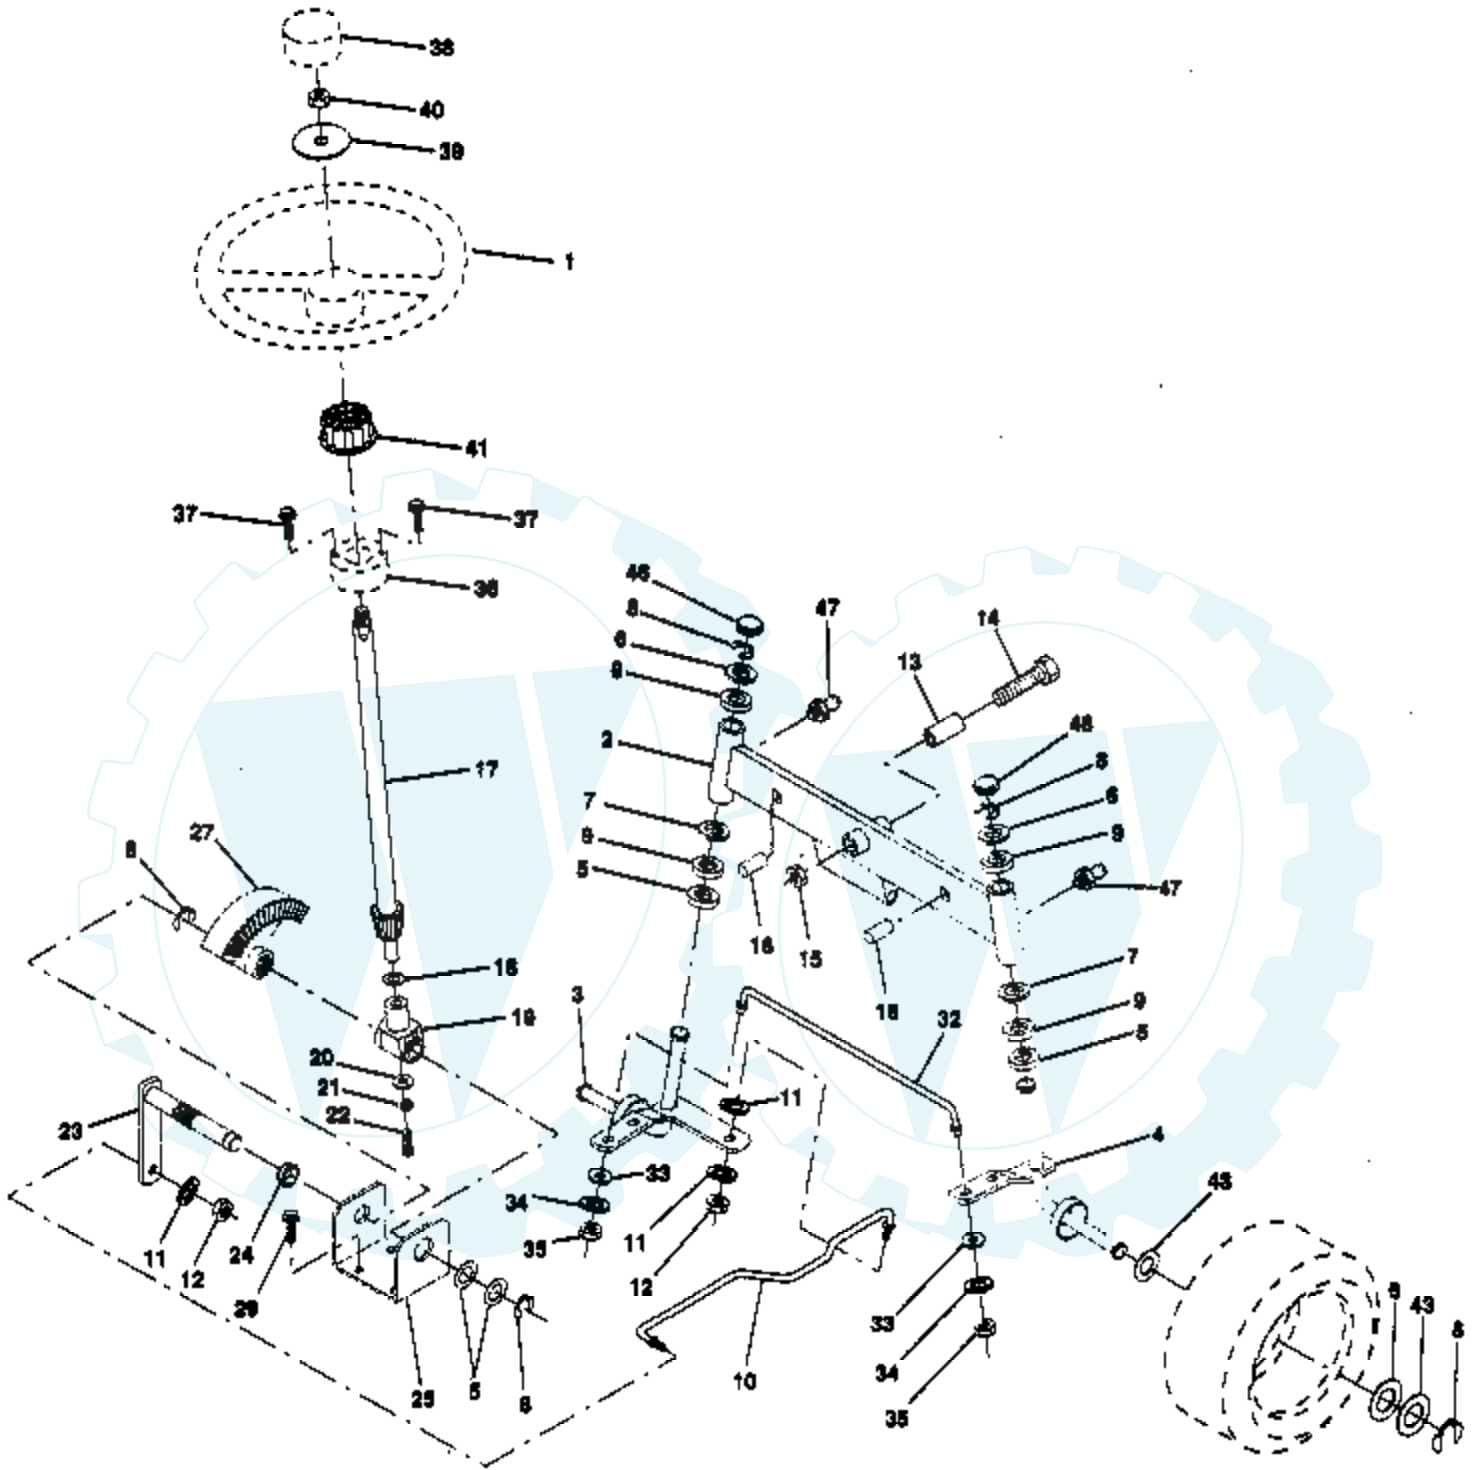

Ref #	Part Number	Qty	Description
1	532121472		Wheel Steering Auto Blk
2	532142033		Axle Asm Fr LT W/gzks 38/42
3	532135227		Spindle Asm LH
4	532135228		Spindle Asm RH
5	532124931		Bearing Race Thrust Harden
6	532121748		Washer 25/32 X 1-5/8 X 16 Ga
7	819272016		Washer 27/32 X 1-1/4 X 16 Ga
8	812000029		Ring Klip #t5304-75
9	532124937		Bearing Col Strg Blk
10	532130468		Link Drag Sol Ball Jt 20 064
11	810040600		Washer Lock Hvy Hlcl Spr 3/8
12	873610600		Nut Fin Hex 3/8-24 Unf
13	532110438		Spacer Bearing Axle Front
14	874011056		Bolt Hex 5/8-11 Unc X 3-1/2
15	873901000		Nut Lock Flange 5/8-11 Unc
16	532132624		Pin Axle 5/8 X 1 55/1 54 Lg
17	532128762		Shaft Asm Strg 20 31 x 3/4 YP YT
18	532057079		Washer Thrust 515x 750x 033
19	532124035		Support Shaft
20	532126684		Washer Shim 1/4 X 5/8 X 062
21	810040400		Washer Lock Hvy Helical 1/4
22	871070410		Screw Hex Socket 1/4-20 X 5/8
23	532127501		Shaft Asm Pittman
24	532109816		Nyliner Snap In
25	532124036		Bracket Steering
27	532136874		Gear Sector
29	817490612		Screw Thdrol 3/8-16x3/4 Ty-tt
32	532130467		Rod Tie Wire Form 19 75 Elec
33	819111216		Washer 11/32 x 3/4 x 16 Ga.
34	810040500		Washer, Lock Hvy Hlcl Spr 5/16
35	873810500		Locknut 5/16-24 Unf
36	532145207		Bushing Strg 3/4" Angle
37	817541008		Screw Slftp #10-24 X 1/2 Ty-b
38	532126805		Insert Cap Strg Wh Aut Gen Blk
39	532100712		Washer 53 X 2 25 X 160 Zinc
40	873940800		Nut Hex Jam Toplock 1/2-20 Unf
41	532100711		Adapter Wheel Strg 758/ 753id
43	532121749		Washer 25/32 X 1 1/4 X 16 Ga
46	532121232		Cap Spindle Fr Top Blk
47	532124836		Fitting Grease