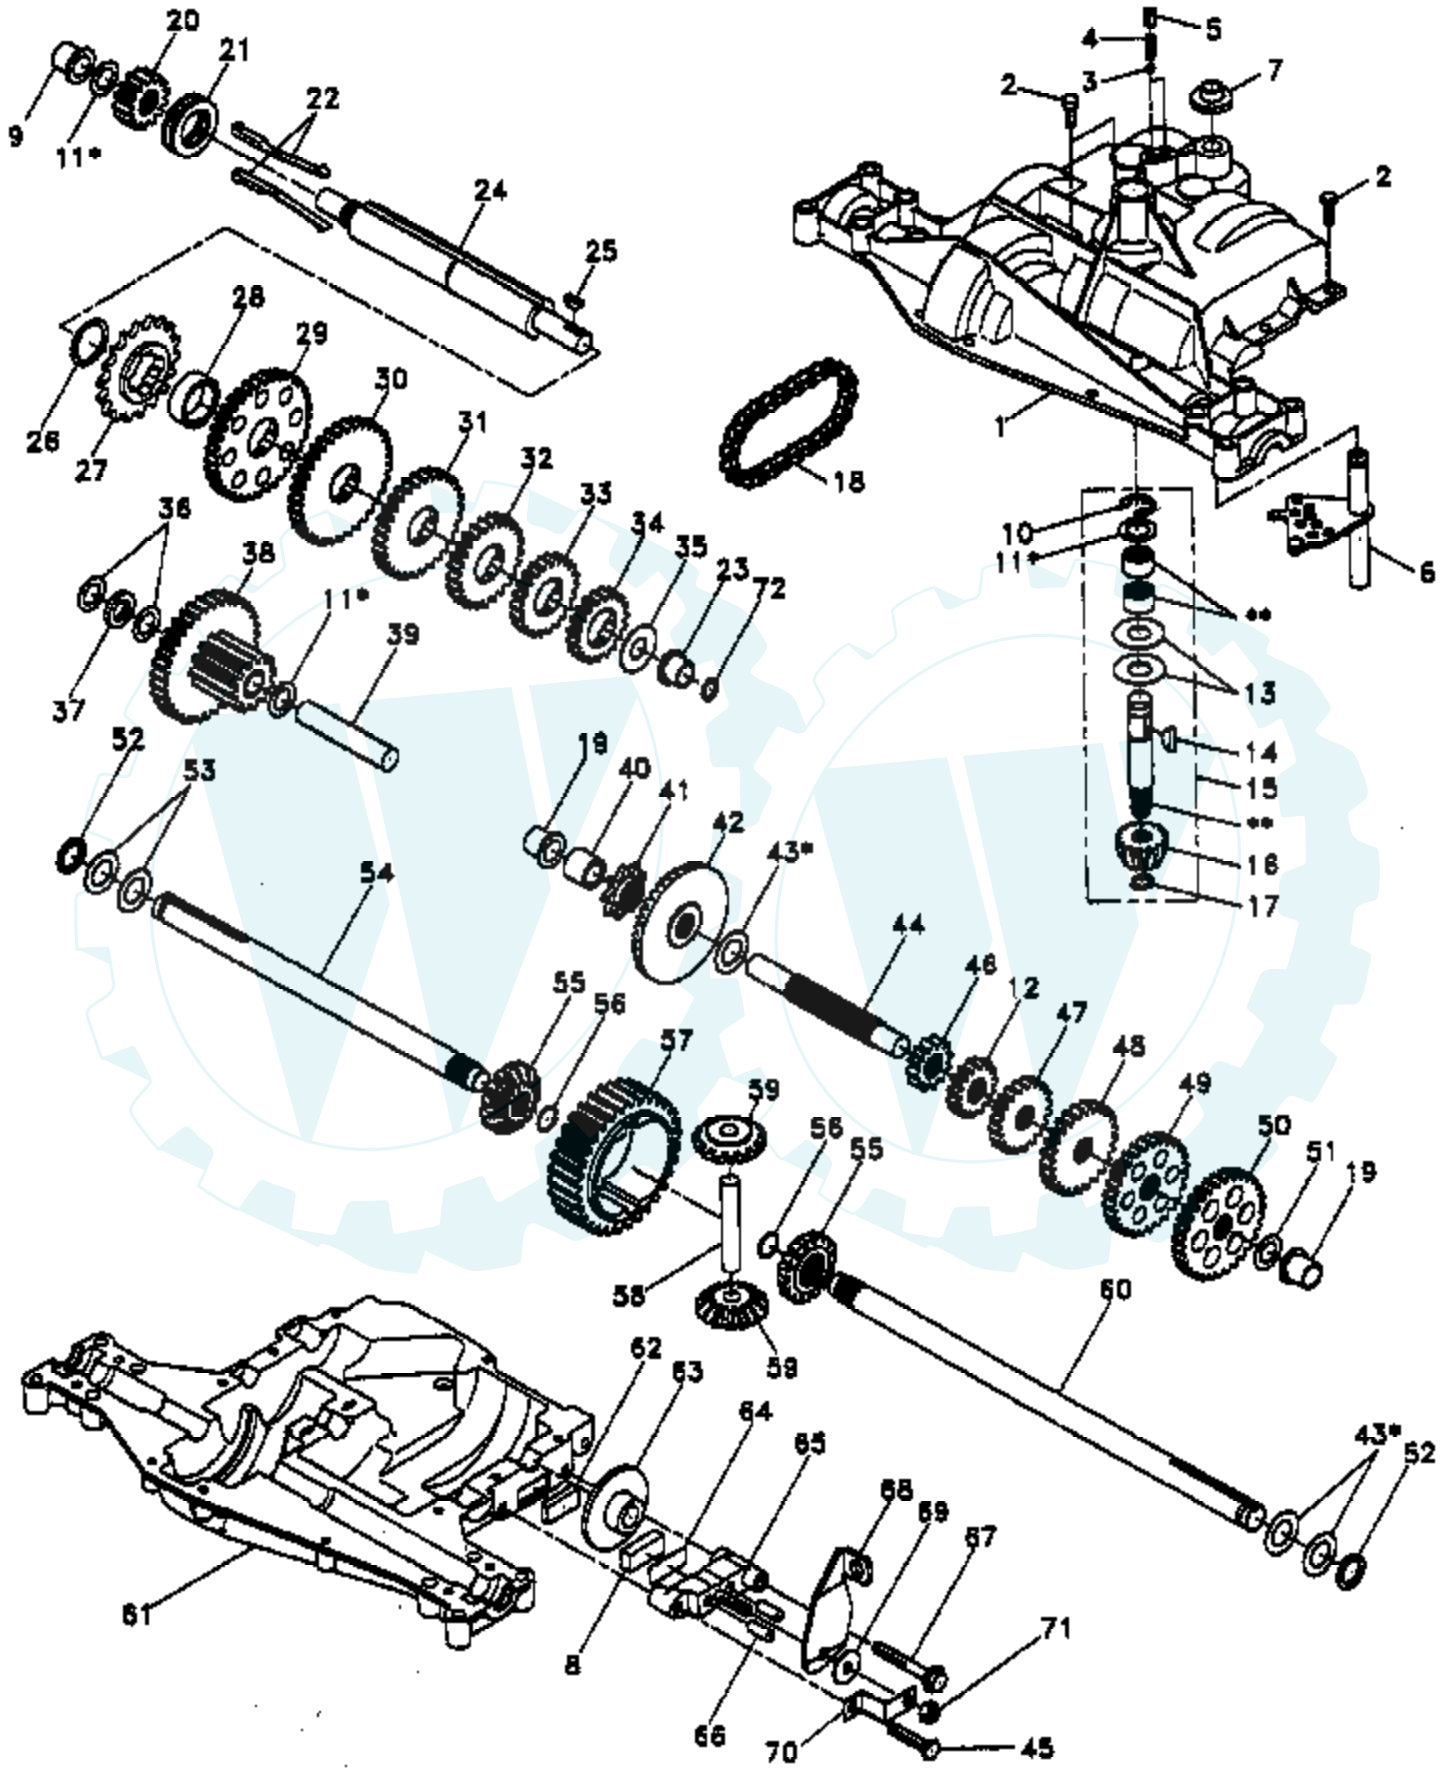

Ref #	Part Number	Qty	Description
1	532132671		Housing, Upper
2	532002274		Screw, Tapping, Large 1/4-20 x .734
3	532134400		Ball, Detent
4	532105904		Spring, Detent
5	532105905		Screw, Set
6	532138235		Kit, Shifter Assembly
7	532134399		Boot, Shifter
8	532120951		Puck, Friction
9	532148266		Bearing, Flange
10	532002225		Ring, Retaining
11	532134793		Assembly, Kit, Shim, .625 Shaft
12	532143679		Gear, Spur, 15 Teeth
13	532120415		Washer, Plain .632 x 1.38 x .046
14	532142674		Key, Woodruff, #9
15	532106846		Assembly, Kit, Input Shaft
16	532106095		Pinion, Bevel, 14 Teeth
17	532105909		Ring, Retaining
18	532105910		Chain, 24 Pitches
19	532105911		Bearing, Flange
20	532142675		Gear, Spur, 14 Teeth
21	532148267		Collar, Clutch
22	532138237		Assembly, Kit, Clutch Keys
23	532148268		Bearing, Flange
24	532142676		Shaft, Intermediate
25	532002244		Key, Woodruff, #61
26	532105916		Ring, Retaining
27	532120470		Sprocket, 18 Teeth
28	532110070		Spacer
29	532142677		Gear, Spur, 37 Teeth
30	532142681		Gear, Spur, 35 Teeth
31	532124644		Gear, Spur, 30 Teeth
32	532108980		Gear, Spur, 25 Teeth
33	532120406		Gear, Spur, 22 Teeth
34	532134796		Gear, Spur, 19 Teeth
35	532105925		Washer, Plain .640 x 1.37 x .061
36	532002232		Washer, Plain .632 x 1.00 x .026
37	532108978		Spacer .630 x 1.00 x .169
38	532110079		Assembly, Gear, Combination, 12 & 35 Teeth
39	532124639		Shaft, Idler
40	532120472		Spacer .633 x .87 x .755
41	532105928		Sprocket, 9 Teeth
42	532106605		Gear, Bevel, 42 Teeth
43	532134394		Assembly, Kit, Shim, .750 Shaft
44	532120473		Shaft, Drive
45	532106596		Screw, Tapping, Large 5/16-18 x 1.44
46	532142678		Gear, Spur, 12 Teeth
47	532120407		Gear, Spur, 20 Teeth
48	532106589		Gear, Spur, 25 Teeth
49	532120408		Gear, Spur, 28 Teeth
50	532105937		Gear, Spur, 31 Teeth
51	532002226		Washer, Plain .632 x 1.00 x .060
52	532134401		Washer, Neoprene
53	532002264		Washer, Plain .758 x 1.25 x .031
54	532120474		Axle, L.H.
55	532110081		Gear, Miter, 15 Teeth
56	532105941		Ring, Retaining
57	532110071		Gear, Spur, 32 Teeth
58	532120952		Shaft, Cross