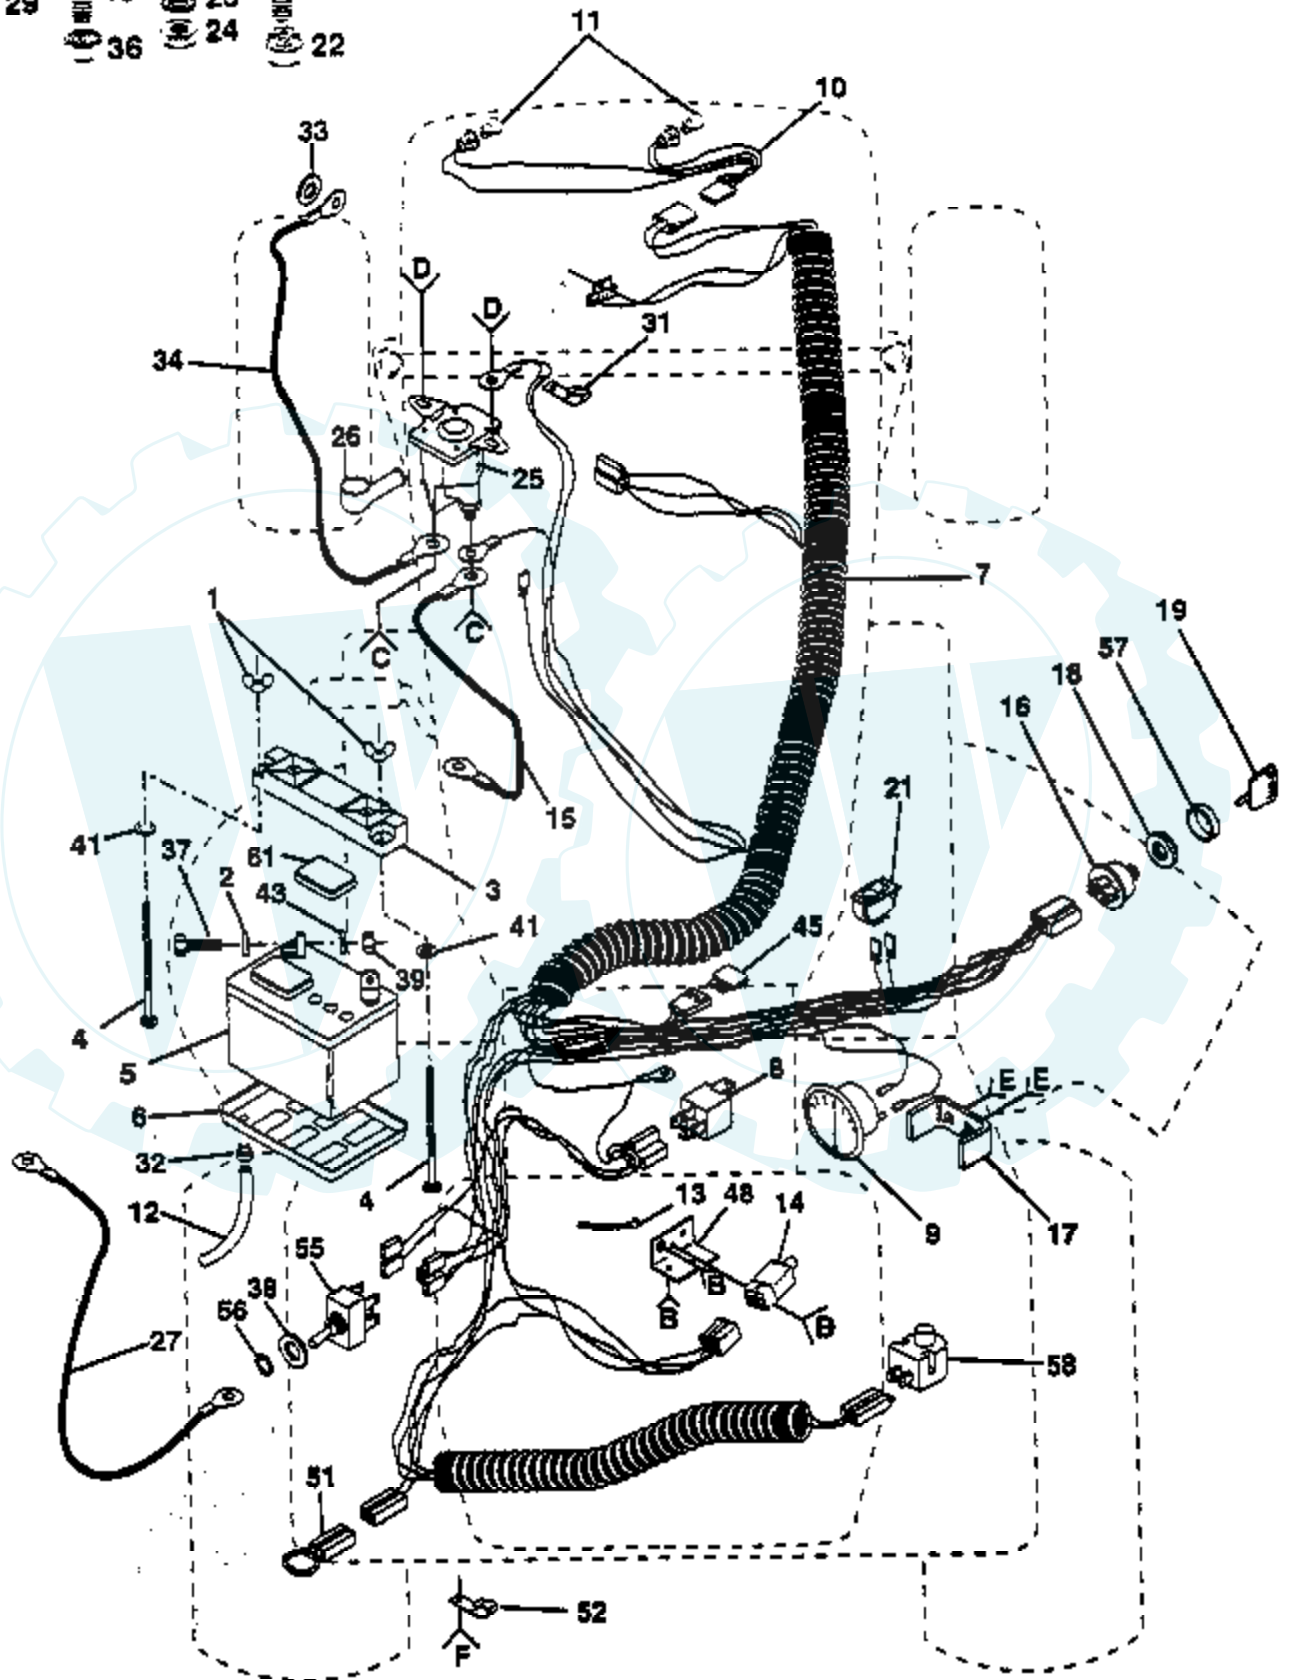

- **B** 30
- **C** 28
- **C** 29
- **D** 40
- **D** 36
- **E** 20
- **E** 23
- **E** 24
- **F** 35
- **F** 22

Ref #	Part Number	Qty	Description
1	532123198		Wing Nut 1/4-20
2	819091016		Washer 9/32 x 5/8 x 16 Ga
3	532102476		Guard, Terminal
4	872240460		Battery Bolt (Bolt, Carriage, Rd. Hd. Sq. Neck) 1/4-20 x 7-1/21
5	532121537		Battery
6	532124886		Battery Tray
7	532134026		Harness, Ignition (Includes item 8)
8	532109748		Relay
9	532124900		Ammeter
10	532136850		Harness, Light Socket
11	532004152		Bulb, Light
12	532100541		Tube, Battery Tray
13	532124756		Cable Tie
14	532109553		Switch, Interlock, Clutch
15	532124770		Cable, Battery (Battery to Solenoid)
16	532125104		Ignition Switch
17	532131708		Bracket, Ammeter
18	532124211		Nut, Ignition
19	532122147		Key
20	819070818		Washer 7/32 x 1/2 x 18 Gauge
21	532110712		Switch, Light
22	873680400		Nut, Crownlock 1/4-20
23	810101000		Washer, Lock
24	873911000		Nut
25	532138406		Solenoid
26	532131563		Terminal Cover
27	532124773		Cable, Battery (Battery to Ground)
28	810090400		Washer, Lock
29	873350400		Nut, Hex Jam 1/4 x 20 UNC
30	817021008		Screw, Tap. Hex Hd. #10-24 UNC
31	532124996		Clip, Fuel Line
32	532109596		Clamp, Hose
33	811150400		Washer, Lock Int. Tooth 1/4
34	532124780		Cable, Battery 6 Ga 11" red
35	874780408		Bolt, Hex 1/4-20 x 1/2 Gr. 5
36	873640400		Nut, Keps, Hex 1/4-20
37	874760412		Bolt, Hex i/4-20 x 3/4
38	819171216		Washer 17/32 x 3/4 x 16 Ga.
39	873220400		Nut, Hex 1/4-20
40	871110408		Hex Bolt 1/4-20 x 1/2
41	819121618		Washer 3/4 x 1 x 18 Ga.
43	810040400		Washer, Lock 1/4
45	532108824		Fuse, 30 Amp.
48	532108236		Bracket, Switch Clutch
51	532102501		Loop, Wire Tiller Attachment
52	532124995		Clip, Insulated
55	532126016		Switch PTO
56	532124932		Nut, Hex
57	532123620		Cover Serv Key
58	532121305		Switch, Plunger
61	532121264		Caps, Battery Set