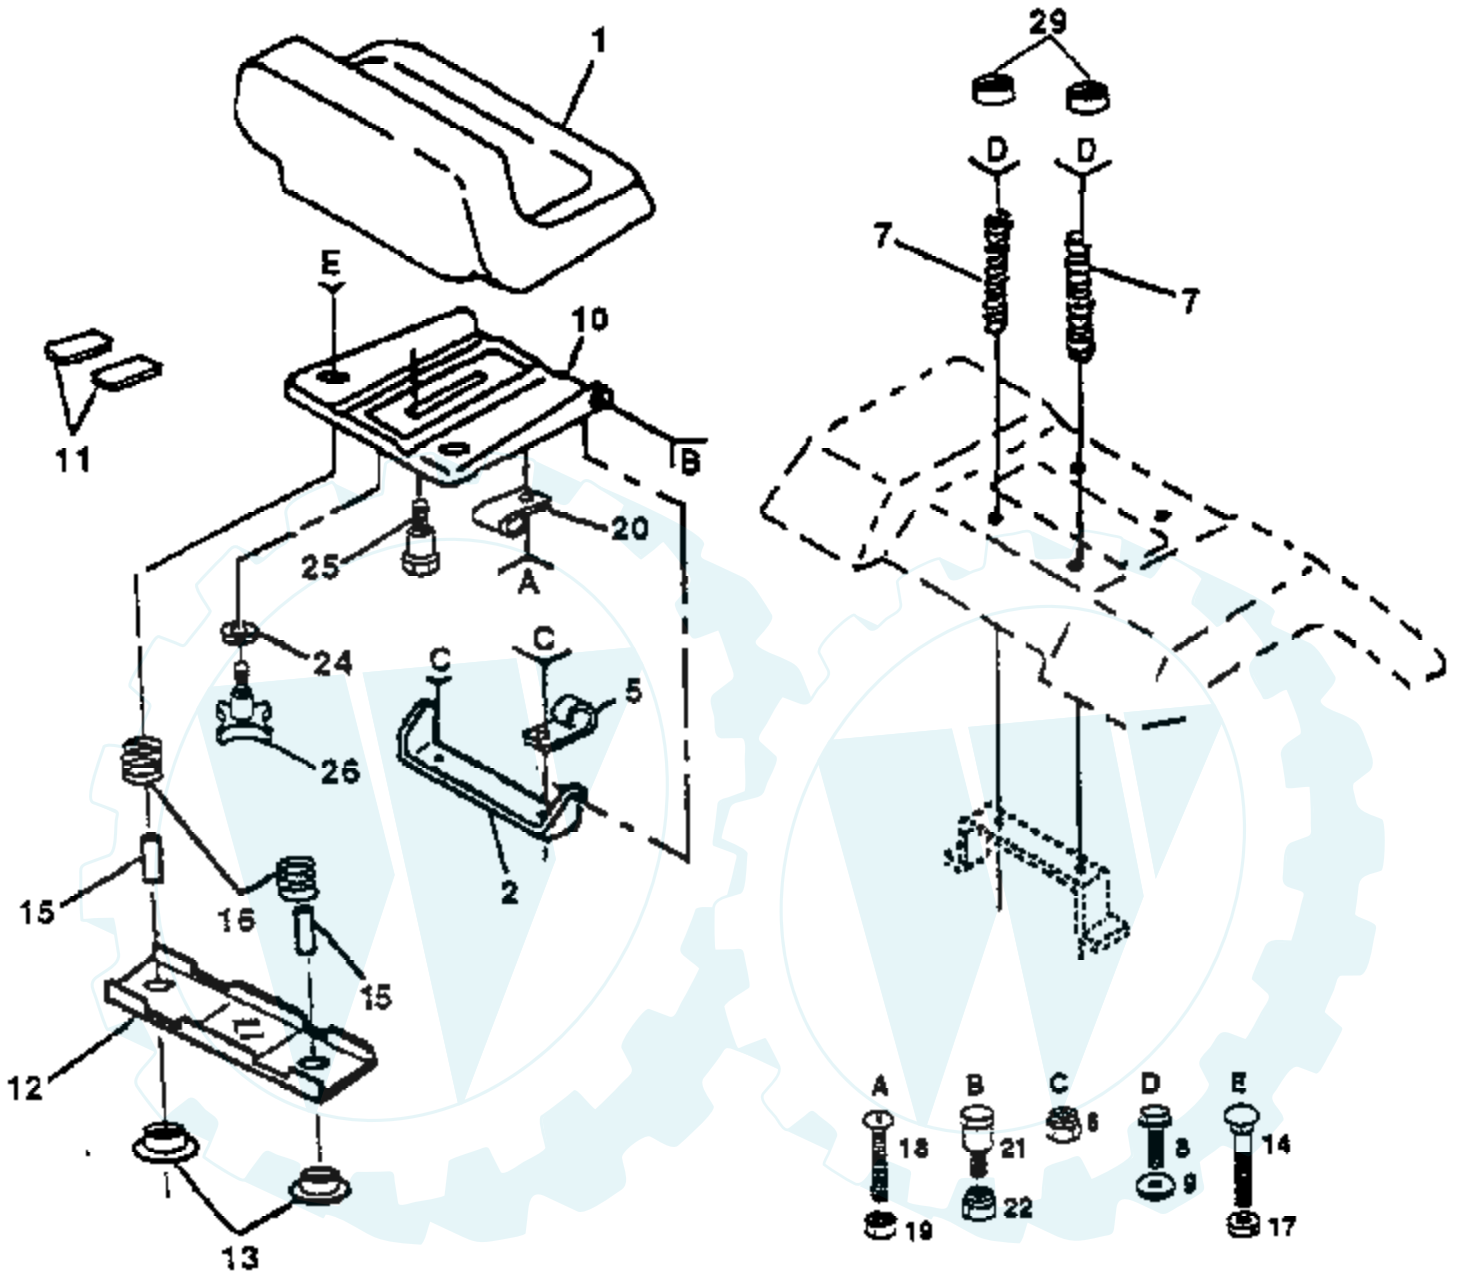

Ref #	Part Number	Qty	Description
1	532127440		Seat V-560 BLK/blk Std
2	532126656		Bracket Pivot Seat 8 720
5	532124996		Clip Line Fuel 13/32 Mtg Hole
6	873680600		Nut Crownlock 3/8-16 Unc
7	532124181		Spring Seat Cprsn 2 250 Blk Zi
8	817490508		Screw Hwsh Thdrol 5/16-18 x 1/2
9	819131614		Washer 13/32 X 1 X 14 Ga
10	532131451		Pan Seat
11	532121251		Strip Foam Gray Or Black
12	532121246		Bracket Mounting Switch
13	532121248		Bushing Snap Blk Nyl 50 Id
14	872050411		Bolt Rdhd Sht Nk 1/4-20x1-3/8
15	532121249		Spacer Split 28x 88 Yel Zinc
16	532123740		Spring Cprsn 1 310 Blk Pnt
17	532123976		Nut Lock 1/4 Lge Flg Gr 5 Zinc
18	874641008		Screw SLTD Pan Hd #10-32 X 1/2
19	873951000		Nut Keps #10-32 Unf
20	532124967		Clip Insulated 11/32 Mtg Hole
21	532105529		Bolt Shoulder 5/16-18 Unc Blkz
22	873680500		Nut Crown Lock 5/16-18
24	819171912		Washer 17/32 X 1-3/16 X 12 Ga
25	532127018		Bolt Shoulder 5/16-18 X 62
26	532120068		Knob Seat 1/2-13unc Blk
29	532124238		Cap Spring Seat