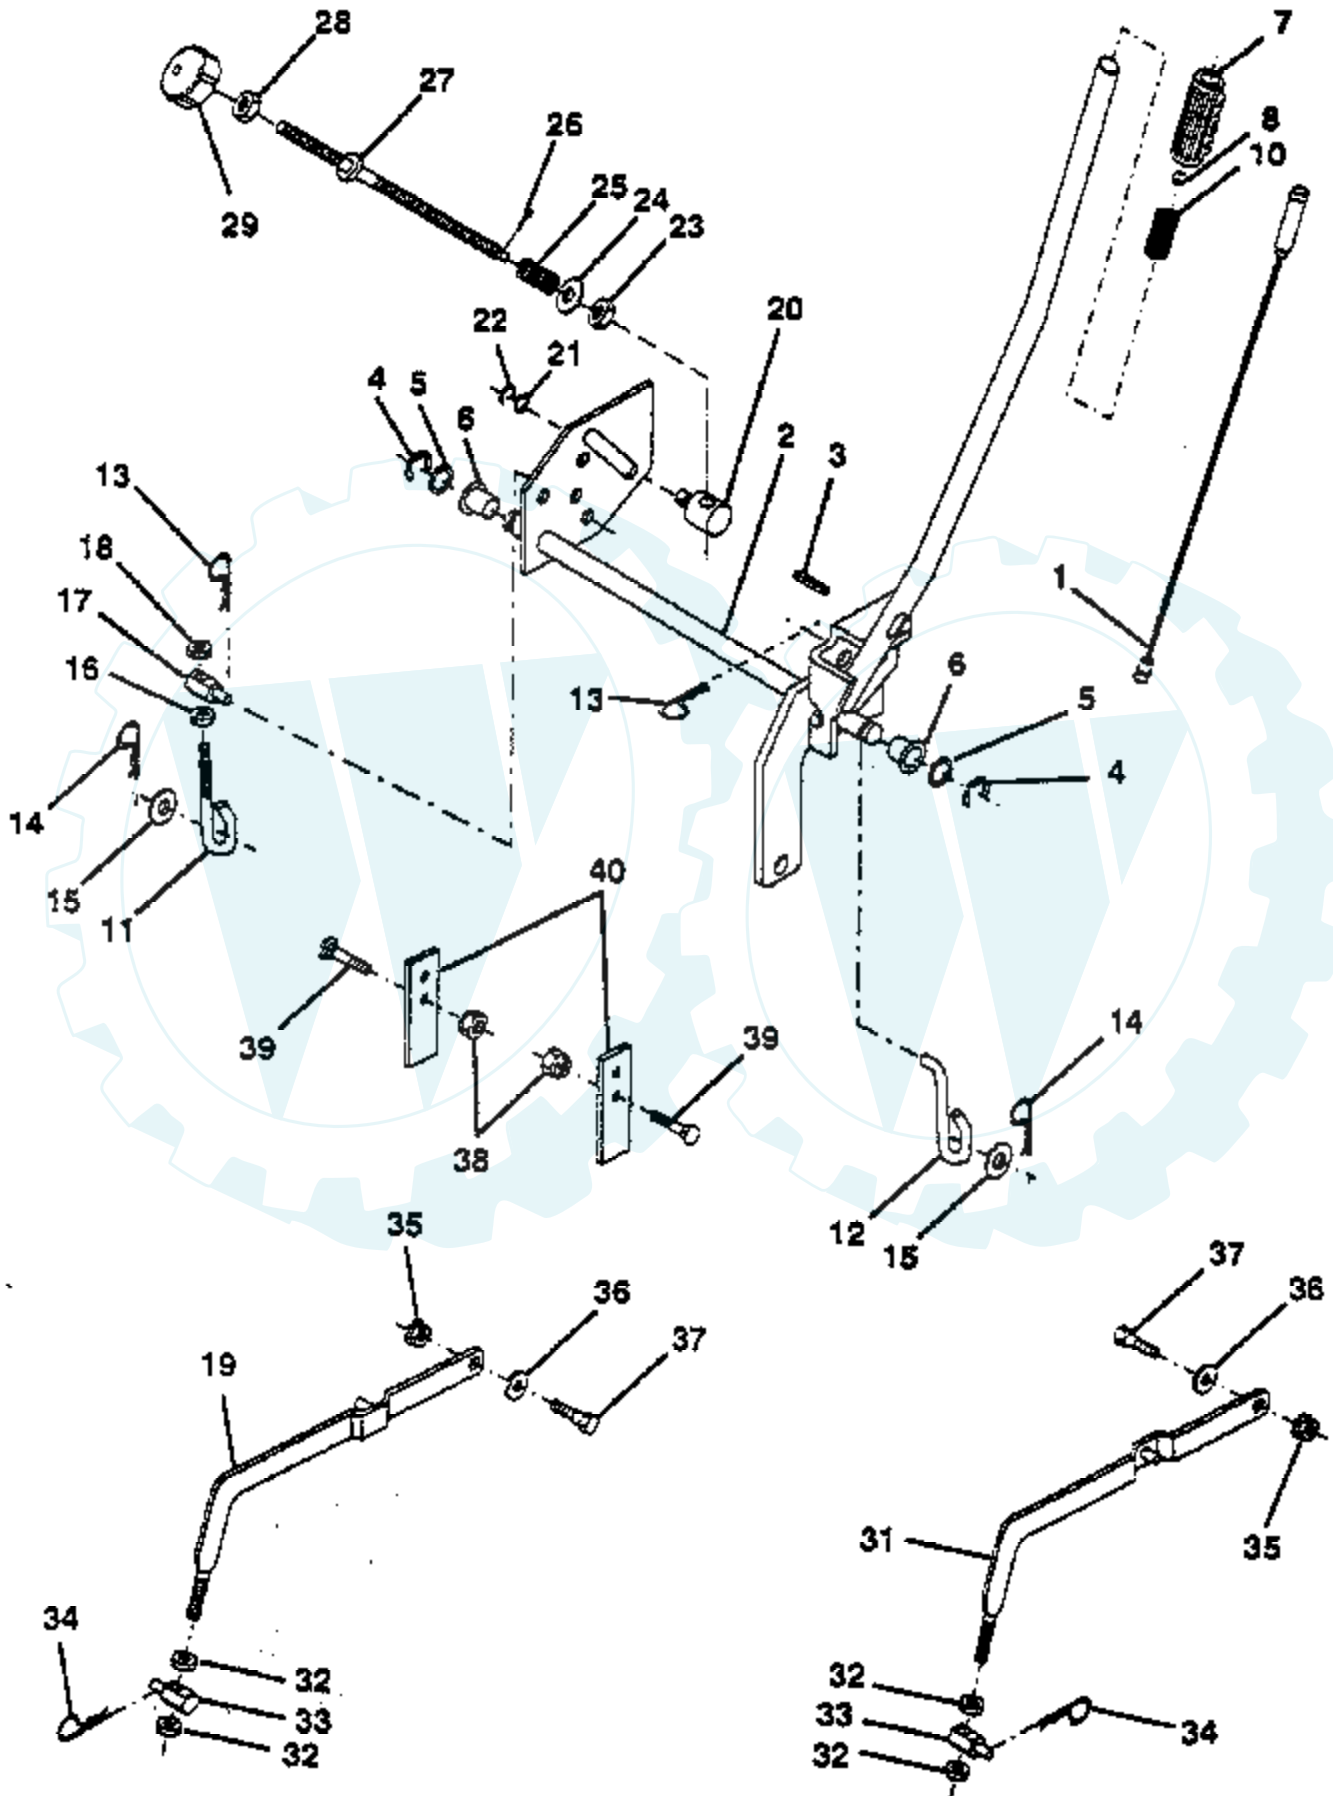

Ref #	Part Number	Qty	Description
1	532136971		Wire Asm Inner W/Plunger 20 56
2	532136969		Shaft Asm Lift RH w/Inf W/T
3	532138284		Pine Groove 1 500 Zinc
4	812000002		E Ring #5133-62
5	819211416		Washer 21/32 x 7/8 x 16 Ga.
6	532120183		Bearing Nylon Bld 629 Id
7	532109413		Grip Handle Fluted Blk
8	532124526		Button Plunger Black
10	532122512		Spring Cprsn 3 750 Oiled
11	532110448		Link, Lift LH
12	532110029		Link, Lift RH
13	532124961		Retainer Spring
14	532124670		Retainer Spring
15	819171516		Washer 17/32 x 15/16 x 16 Ga.
16	873360700		Nut Hex 7/16-20 UNF
17	532110447		Trunnion Lift
18	873710700		Nut, Crownlock 7/16-20
19	532121599		Arm Suspension LH 44"
20	532124670		Retainer Spring
21	819151216		Washer 15/32 x 3/4 x 16 Ga.
22	812000037		Ring Klip #5304-37
23	532110807		Nut Special
24	819131016		Washer 13/32 x 5/8 x 16 Ga.
25	532124874		Spring 2-1/8"
26	876020308		Pin Cotter 3/32 x 1/2
27	532110729		Rod Adj Lift Zinc 9 00 Wrk Lg
28	873350600		Nut Hex Jam 3/8-16 Unc
29	532138057		Knob Inf 3/8-16 Unc Blk W/sym
30	532110810		Trunnion Dp Stop Dbl Thds PLT
31	532121598		Arm. Asm. Suspension RH 44"
32	873220800		Nut Hex 1/2-13 Unc
33	532106308		Trunnion Lift Lower
34	532124960		Retainer Spring
35	873980600		Nut Crownlock 3/8-16
36	532110739		Washer, Spring, Oiled
37	532105848		Bolt Shoulder 3/8-16
38	873680600		Nut, Crownlock 3/8-16
39	872140608		Bolt Carriage 3/8-16 x 1
40	532121252		Upstop Mower