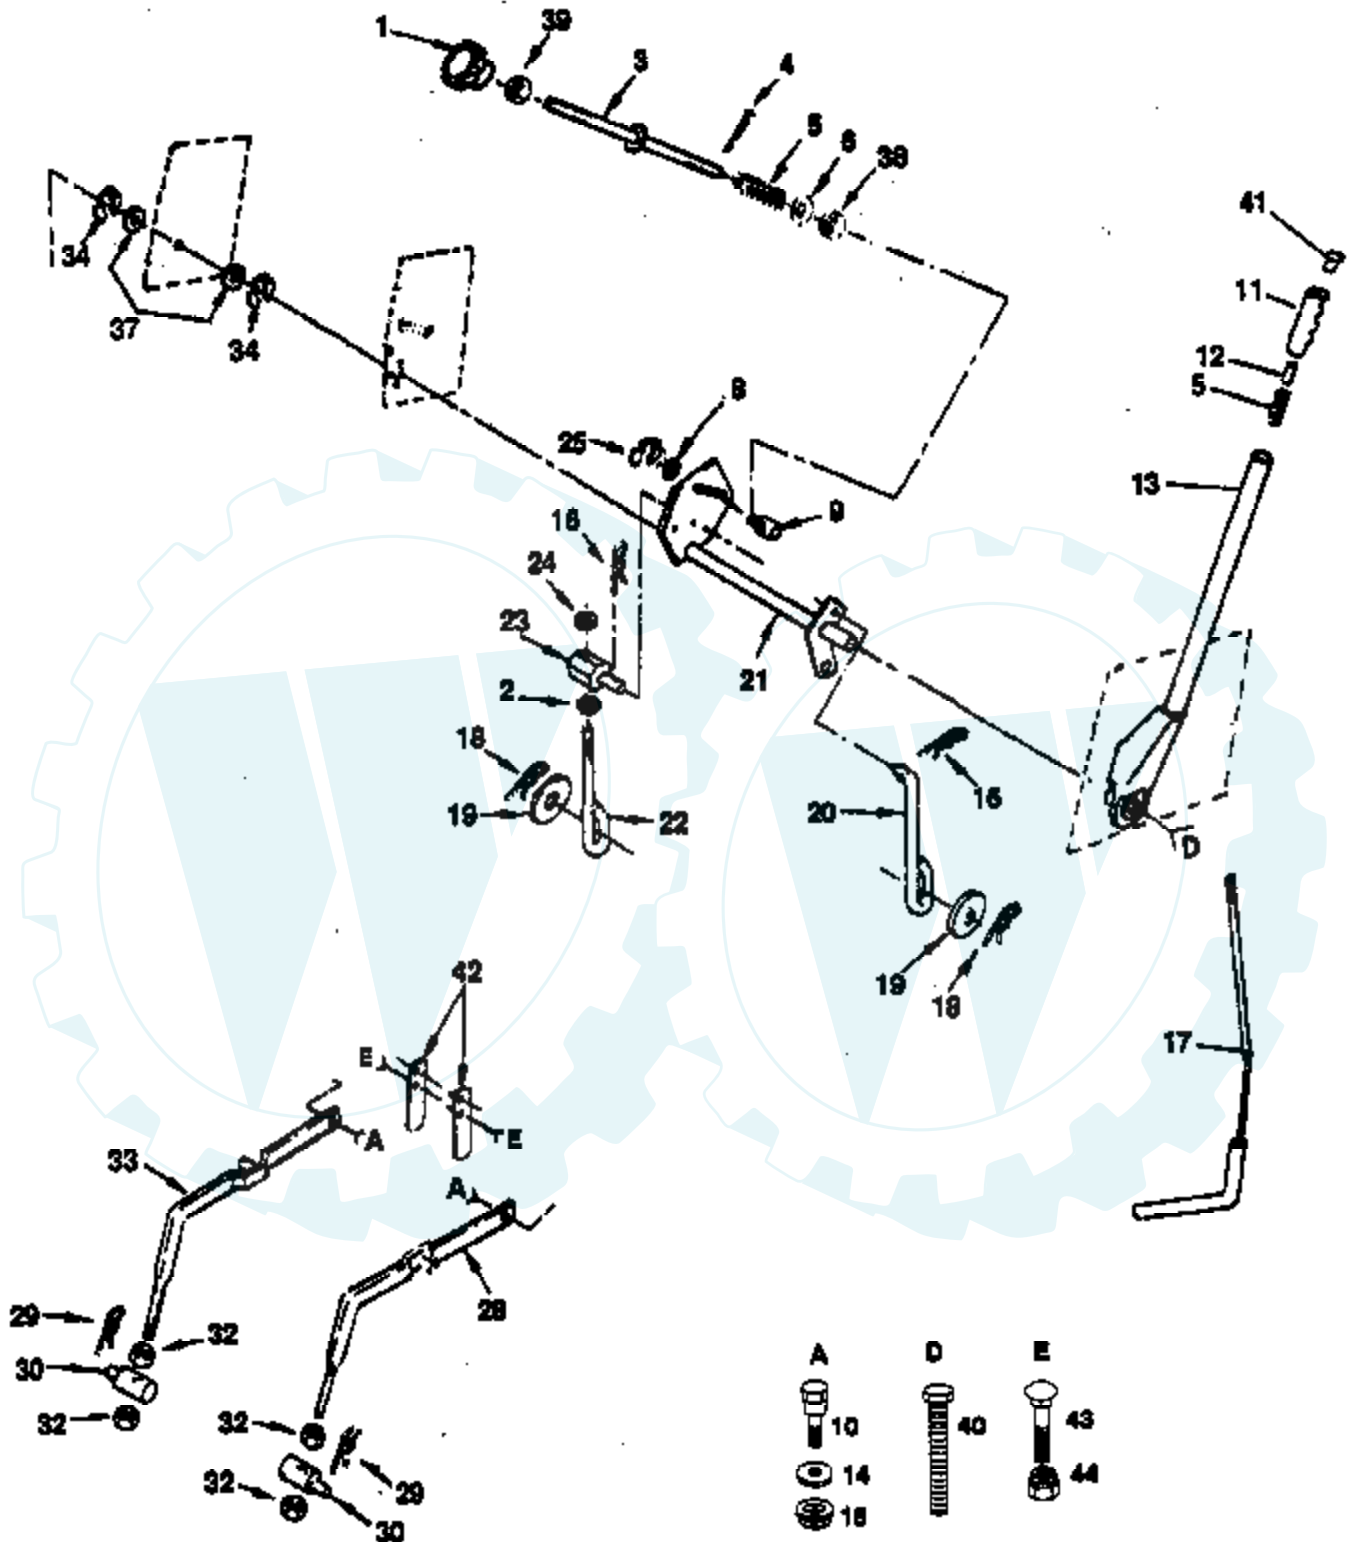

Ref #	Part Number	Qty	Description
1	532121891		Knob, Depth Adjustment
2	873360700		Nut, Hex 3/8-16
3	532110729		Rod, Adjust, Lift
4	876020308		Pin, Cotter 3/32 x 1/2
5	532124874		Spring
6	819131016		Washer 13/32 x 5/8 x 16 Ga.
8	819151216		Washer 15/32 x 3/4 x 16 Ga.
9	532110810		Trunnion
10	532105848		Bolt, Shoulder 3/8-16
11	532109413		Grip Handle
12	532122364		Plunger, Lever
13	532121002		Lever, Lift (Includes Key No. 17)
14	532110739		Spring Washer
15	873980600		Center Lock Flange Nut 3/8 x 16
16	532124670		Retainer, Spring
17	532121006		Rod, Lever
18	532124961		Retainer Spring
19	819171516		Washer, 17/32 x 15/16 x 16 Ga.
20	532110029		Link, Lift
21	532131925		Shaft, Lift
22	532110448		Link Lift, Adjust
23	532110447		Trunnion, Lift
24	873710700		Nut, Lock 7/16-14
25	812000037		Klip Ring
28	532121598		Arm, Suspension R.H.
29	532124960		Retainer, Spring
30	532106308		Trunnion, Lift, Lower
32	873220800		Nut, Hex Fin. 1/2- 13
33	532121599		Arm, Suspension, L.H.
34	812000022		E - Ring, Truarc
37	819292016		Washer 29/32 x 1-1/4 x 16 Ga.
38	532110807		Nut, Special
39	873350600		Nut, Hex Jam 3/8 x 16 UNC
40	874780624		Bolt, Hex 3/8-16 x 1-1/2
41	532124526		Button, Plunger
42	532121252		Upstop, Mower
43	872140608		Bolt, Carriage 3/8-16 x 1
44	873680600		Nut, Crownlock 3/8-16