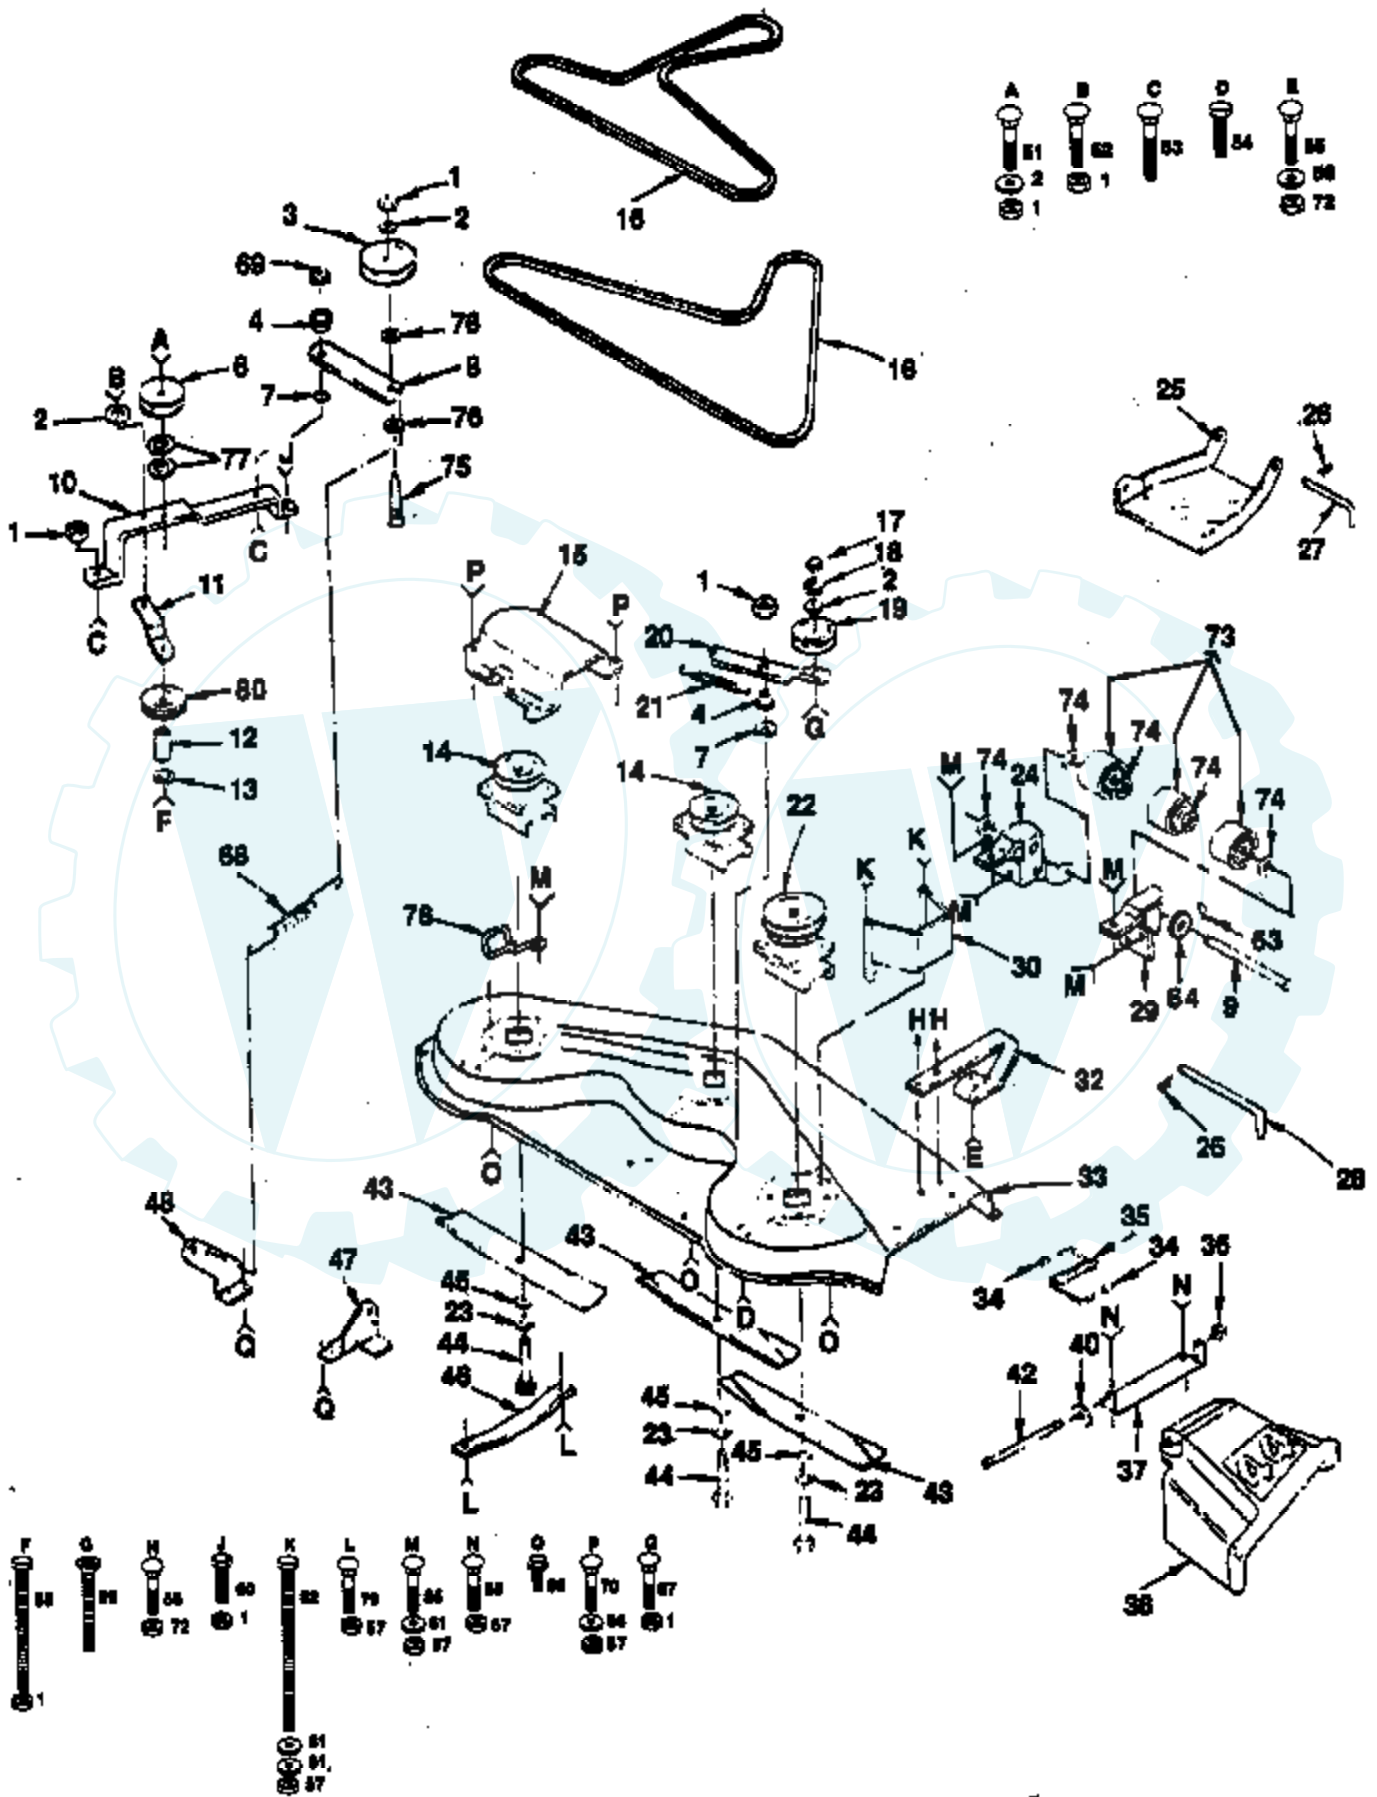

Ref #	Part Number	Qty	Description
1	873680600		Locknut 3/8 x 16
2	819131614		Washer 13/32 x 1 x 14 Ga.
3	532121316		Pulley, Idler
4	532106902		Spacer
6	532124858		Pulley, Idler
7	532106513		Washer, Wear
8	532121425		Arm, Idler
9	532109776		Pin, Pivot
10	532106523		Bar, Support, Idler
11	532106522		Brace, Idler, Deck
12	532121236		Spacer
13	819131316		Washer 13/32 x 13/16 x 16 Ga.
14	532121658		Mandrel, Secondary
15	532106214		Guard
16	532106085		V-Belt
17	873220600		Nut, Hex 3/8 x 16
18	810040600		Washer, Lock 3/8
19	532102932		Idler, Flat
20	532106526		Arm, Idler, Deck
21	532124885		Spring, Extension
22	532121705		Mandrel, Primary
23	810030600		Washer, Lock, Hvy. Helical
24	532109599		Bracket, Lift, LH
25	532105662		Link, Parallel
26	532124961		Retainer, Spring
27	532105744		Pin, Front, Hinge
28	532109835		Pin, Rear, Hinge
29	532109600		Bracket, Lift, RH
30	532108119		Guard, Belt, RH
32	532124950		Runner, RH
33	532121423		Housing, Mower
34	532105304		Cap, Sleeve
35	532106734		Spring
36	532110452		Nut, Push
37	532109743		Bracket, Deflector
38	532109785		Guard, Discharge
40	819111016		Washer 11/32 x 5/8 x 16 Ga.
42	532106735		Rod, Hinge
43	532106635		Blade
44	874610624		Bolt, Hex 3/8 -24 x 1 1/2 Gr.5
45	819132012		Washer 13/32 x 1 1/4 x 12 Ga.
46	532125074		Runner, LH
47	532123807		Bracket, Suspension, Rear, RH
48	532123808		Bracket, Suspension, Rear, LH
51	872140614		Bolt, Carriage 3/8-16 x 1-3/4
52	872140608		Bolt, Carriage 3/8-16 x 1
53	872140612		Bolt, Carriage 3/8-16 x 1 1/2
54	874760620		Bolt, Hex 3/8-16 x 1-1/4
55	872140506		Bolt, Carriage 5/16-18 x 3/4
56	819111116		Washer 11/32 x 11/16 x 16 Ga.
57	873680500		Locknut 5/16-18
58	874760648		Bolt, Hex 3/8-16 x 3
59	874110632		Screw, Flat Head 3/8-16 x 2
60	874760616		Bolt, Fin. Hex 3/8-16 X 1
61	819111216		Washer 11/32 x 3/4 x 16 Ga.
62	874760580		Bolt, Hex 5/16-18 x 5
63	876020412		Pin, Cotter
64	819151616		Washer, 15/32 X 1X 16 Ga.