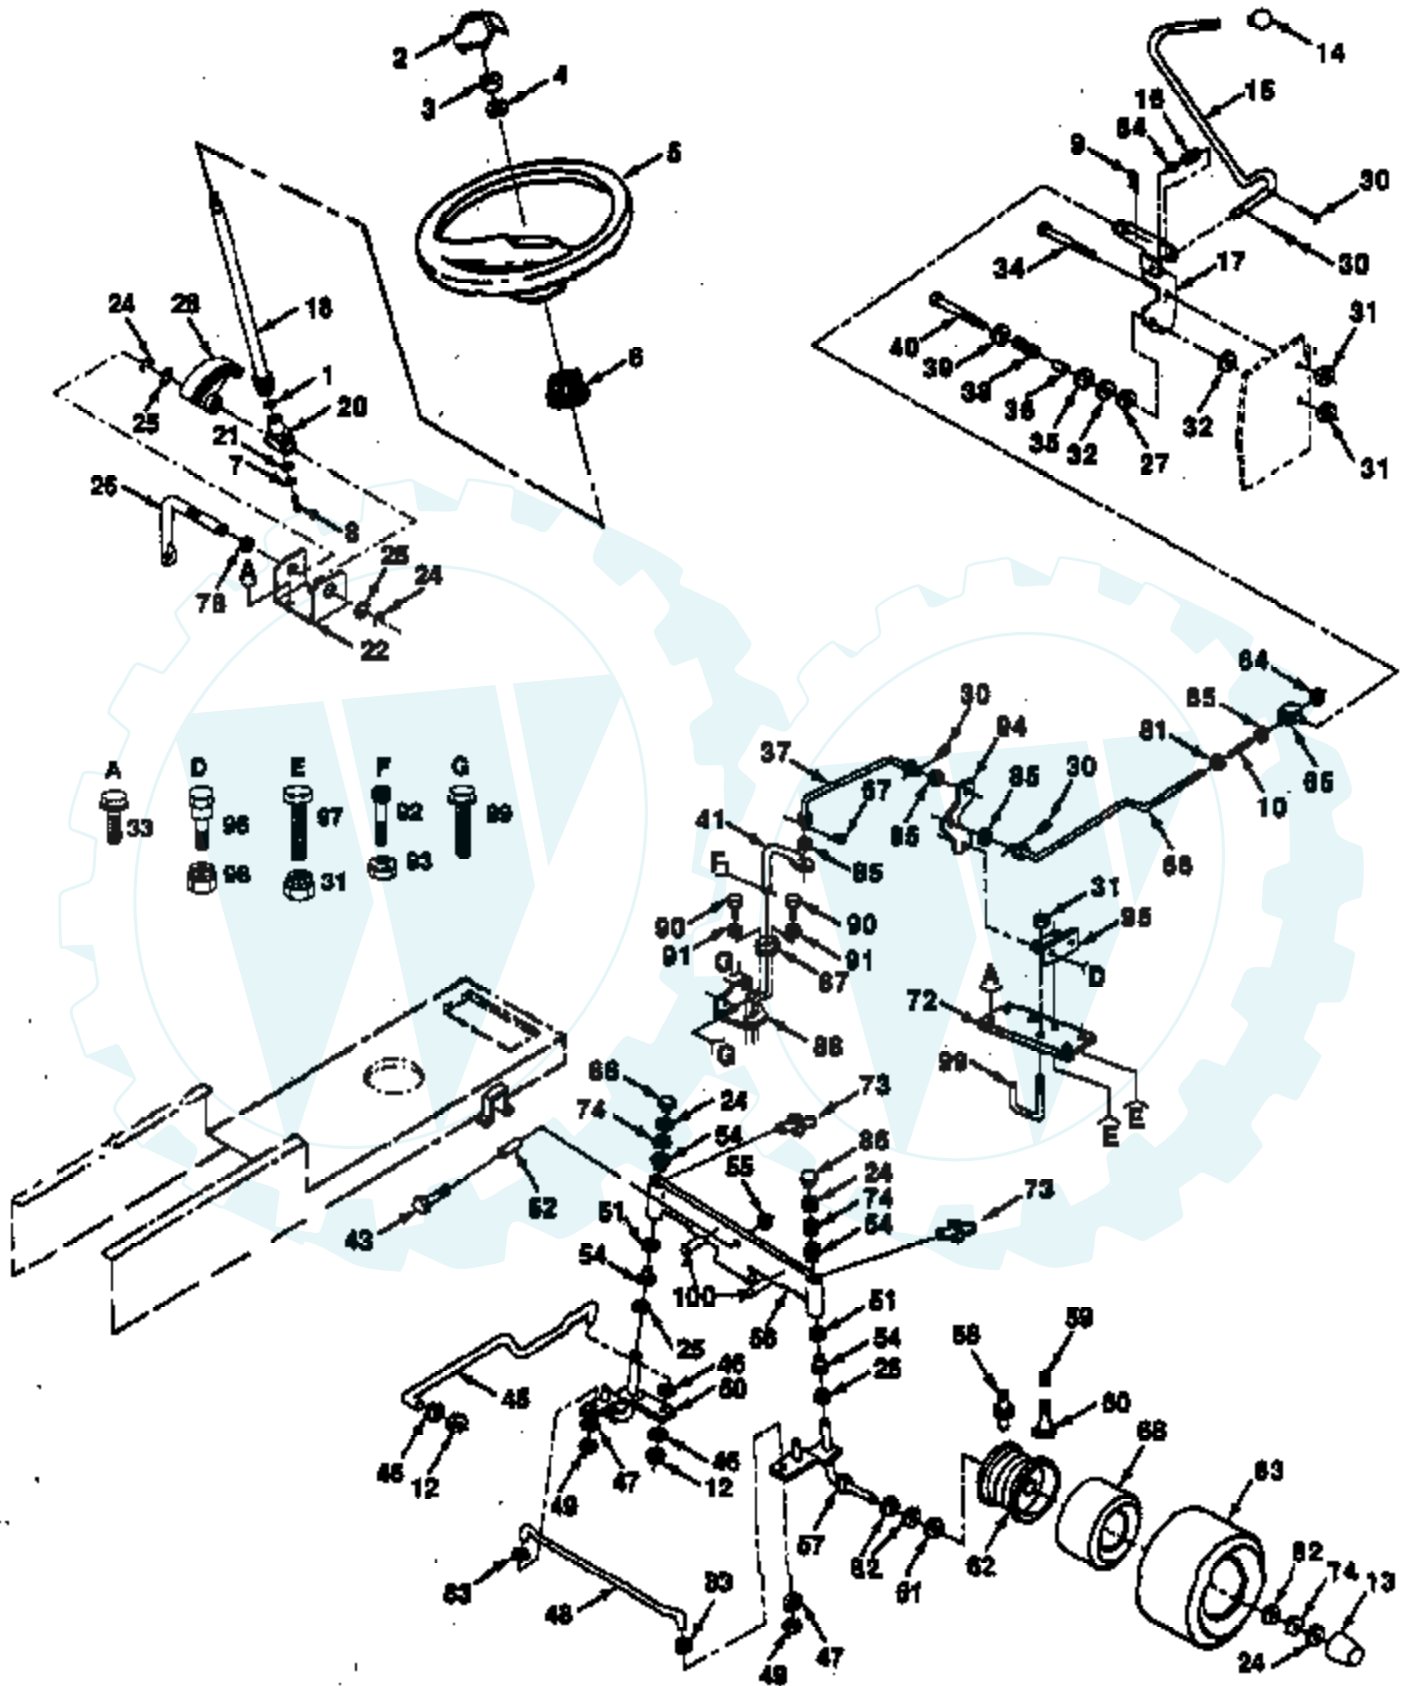

Ref #	Part Number	Qty	Description
1	532057079		Washer
2	532126805		Insert, Steering Wheel
3	873940800		Nut, Toplock, Jam 1/2-20
4	532100712		Washer
5	532121472		Wheel, Steering
6	532100711		Adapter, Steering Wheel
7	810040400		Washer, Lock 1/4
8	871070410		Screw, Hex, Socket 1/4-20 x 5/8
9	532124961		Spring, Retainer
10	532102670		Spring, Compression
12	873610600		Nut, Hex, Fin 3/8-24 UNF
13	532104757		Cap, Axle
14	532121274		Knob, Gearshift
15	532110845		Rod, Control
16	532121631		Spring, Torsion
17	532108196		Bracket, Control Rod
18	532128762		Shaft, Steering
20	532124035		Support, Shaft
21	532126684		Washer, Shim 1/4 x 5/8 x .062
22	532124036		Bracket, Steering
24	812000029		Ring, Klip
25	532124931		Bearing, Thrust
26	532127501		Shaft, Pitman
27	532108972		Washer, Phenolic
28	532124034		Gear, Sector
30	876020412		Pin, Cotter 1/8 x 3/4
31	873680600		Nut, Crownlock 3/8-16
32	532108200		Washer, Friction
33	817490612		Screw, Hex, Washer Thrdrol. 3/8-16 x 3/4
34	532108518		Bolt, Hex, Shoulder 3/8-16 x 1-3/8
35	819212016		Washer 21/32 x 1-1/4 x 16 Gauge
36	532108201		Spacer
37	532121202		Link, Control, Pump
38	532108844		Spring, Compression
39	819132012		Washer 13/32 x 1-1/4 x 12 Gauge
40	874760648		Bolt, Hex 3/8-16 x 3
41	532121209		Lever, Pump Control
43	874011056		Bolt, Hex 5/8-11 x 3-1/2
45	532130468		Link, Drag
46	810040600		Washer, Lock 3/8
47	810040500		Washer, Lock 5/16
48	532130467		Rod, Tie
49	873810500		Nut, Hex 5/16-24 UNF
50	532135227		Spindle, L.H.
51	819272016		Washer 27/32 x 1-1/4 x 16 Gauge
52	532110438		Spacer, Bearing
54	532124937		Bearing
55	873601000		Locknut, Flange 5/8-11
56	532108075		Axle, Front
57	532135228		Spindle, R.H.
58	532124957		Fitting, Grease
59	532065139		Stem, Valve
60	532059192		Cap, Valve
61	532124959		Bearing
62	532124801		Rim, Front
63	532106222		Tire, Front
64	873800600		Locknut, Hex w/Washer Insert 3/8-16 UNC
65	532108212		Trunnion