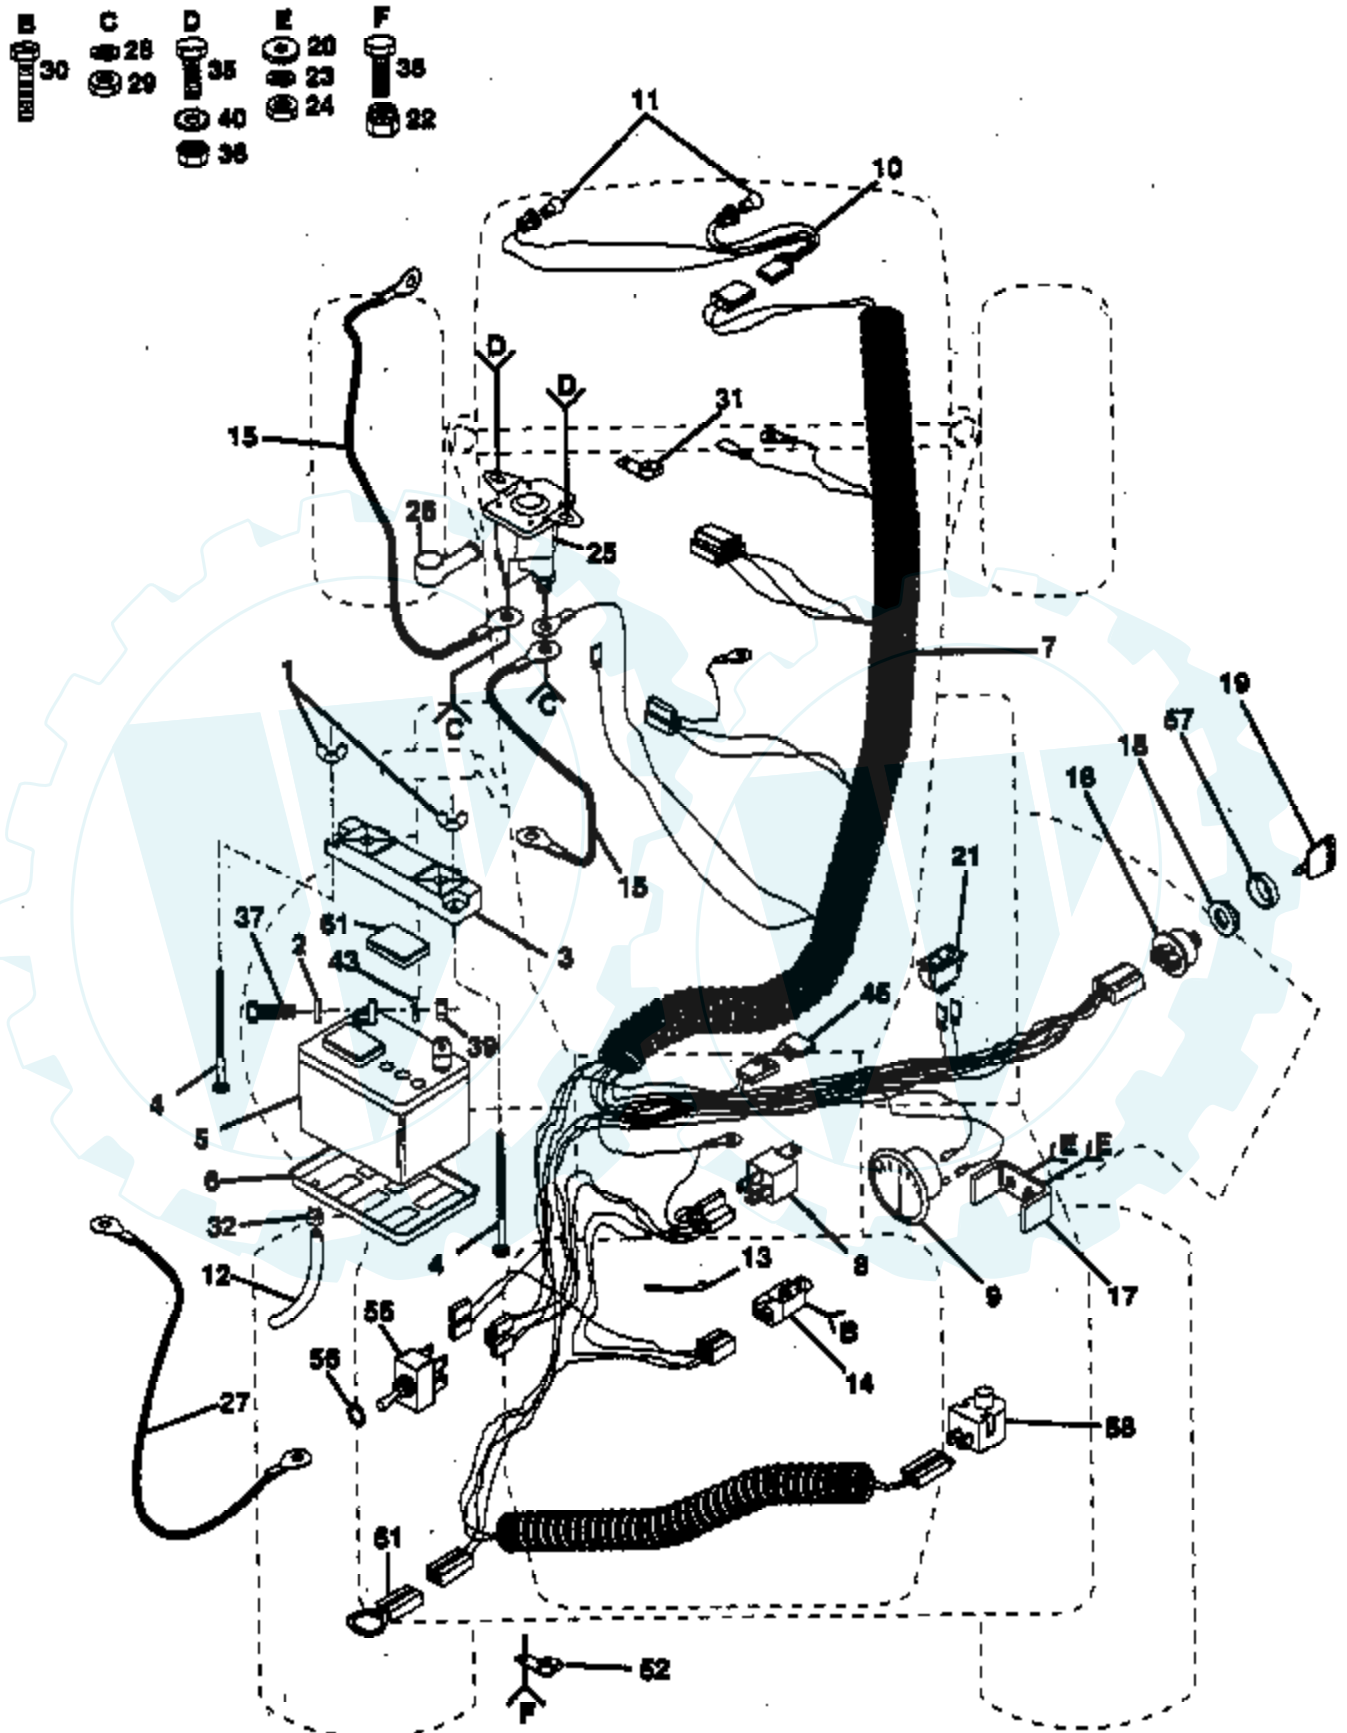

Ref #	Part Number	Qty	Description
1	532123198		Wing Nut 1/4-20
2	819091016		Washer 9/32 x 5/8 x 16 Ga
3	532102476		Guard, Terminal
4	872240460		Battery Bolt (Bolt, Carriage, Rd. Hd. Sq. Neck) 1/4-20 x 7-1/21
5	532121537		Battery
6	532124886		Battery Tray
7	532134026		Harness, Ignition (Includes item 8)
8	532109748		Relay
9	532124900		Ammeter
10	532127441		Harness, Light Socket
11	532124893		Bulb, Light
12	532100541		Tube, Battery Tray
13	532124756		Cable Tie
14	532109553		Switch, Interlock, Clutch
15	532124770		Cable, Battery (Battery to Solenoid)
16	532125104		Ignition Switch
17	532131708		Bracket, Ammeter
18	532124211		Nut, Ignition
19	532122147		Key
20	819070818		Washer 7/32 x 1/2 x 18 Gauge
21	532110712		Switch, Light
22	873680400		Nut, Crownlock 1/4-20
23	810101000		Washer, Lock
24	873911000		Nut
25	532109081		Solenoid
26	532131563		Terminal Cover
27	532124773		Cable, Battery (Battery to Ground)
28	810090400		Washer, Lock
29	873350400		Nut, Hex Jam 1/4 x 20 UNC
30	817021008		Screw, Tap. Hex Hd. #10-24 UNC
31	532124996		Clip, Fuel Line
32	532109596		Clamp, Hose
35	874780408		Bolt, Hex 1/4-20 x 1/2 Gr. 5
36	873510400		Nut, Keps, Hex 1/4-20
37	874760412		Bolt, Hex 1/4-20 x 3/4
39	873220400		Nut, Hex 1/4-20
40	811050400		Washer, Lock 1/4 Ext. Tooth
43	810040400		Washer, Lock 1/4
45	532108824		Fuse, 30 Amp.
51	532102501		Loop, Wire Tiller Attachment
52	532124995		Clip, Insulated
55	532126016		Switch PTO
56	532124932		Nut, Hex
57	532123620		Cover Serv Key
58	532121305		Switch, Plunger
61	532121264		Caps, Battery Set
	532121549		Decal Battery Caution Not Shown.
	532136554		Owner's Manual (English) Not Shown.
	532136555		Owner's Manual (French) Not Shown.
	532101539		Sheet, Instruction, Tractor 15ø Slope (English) Not Shown.
	532101572		Sheet, Instruction, Tractor 15ø Slope (French) Not Shown.