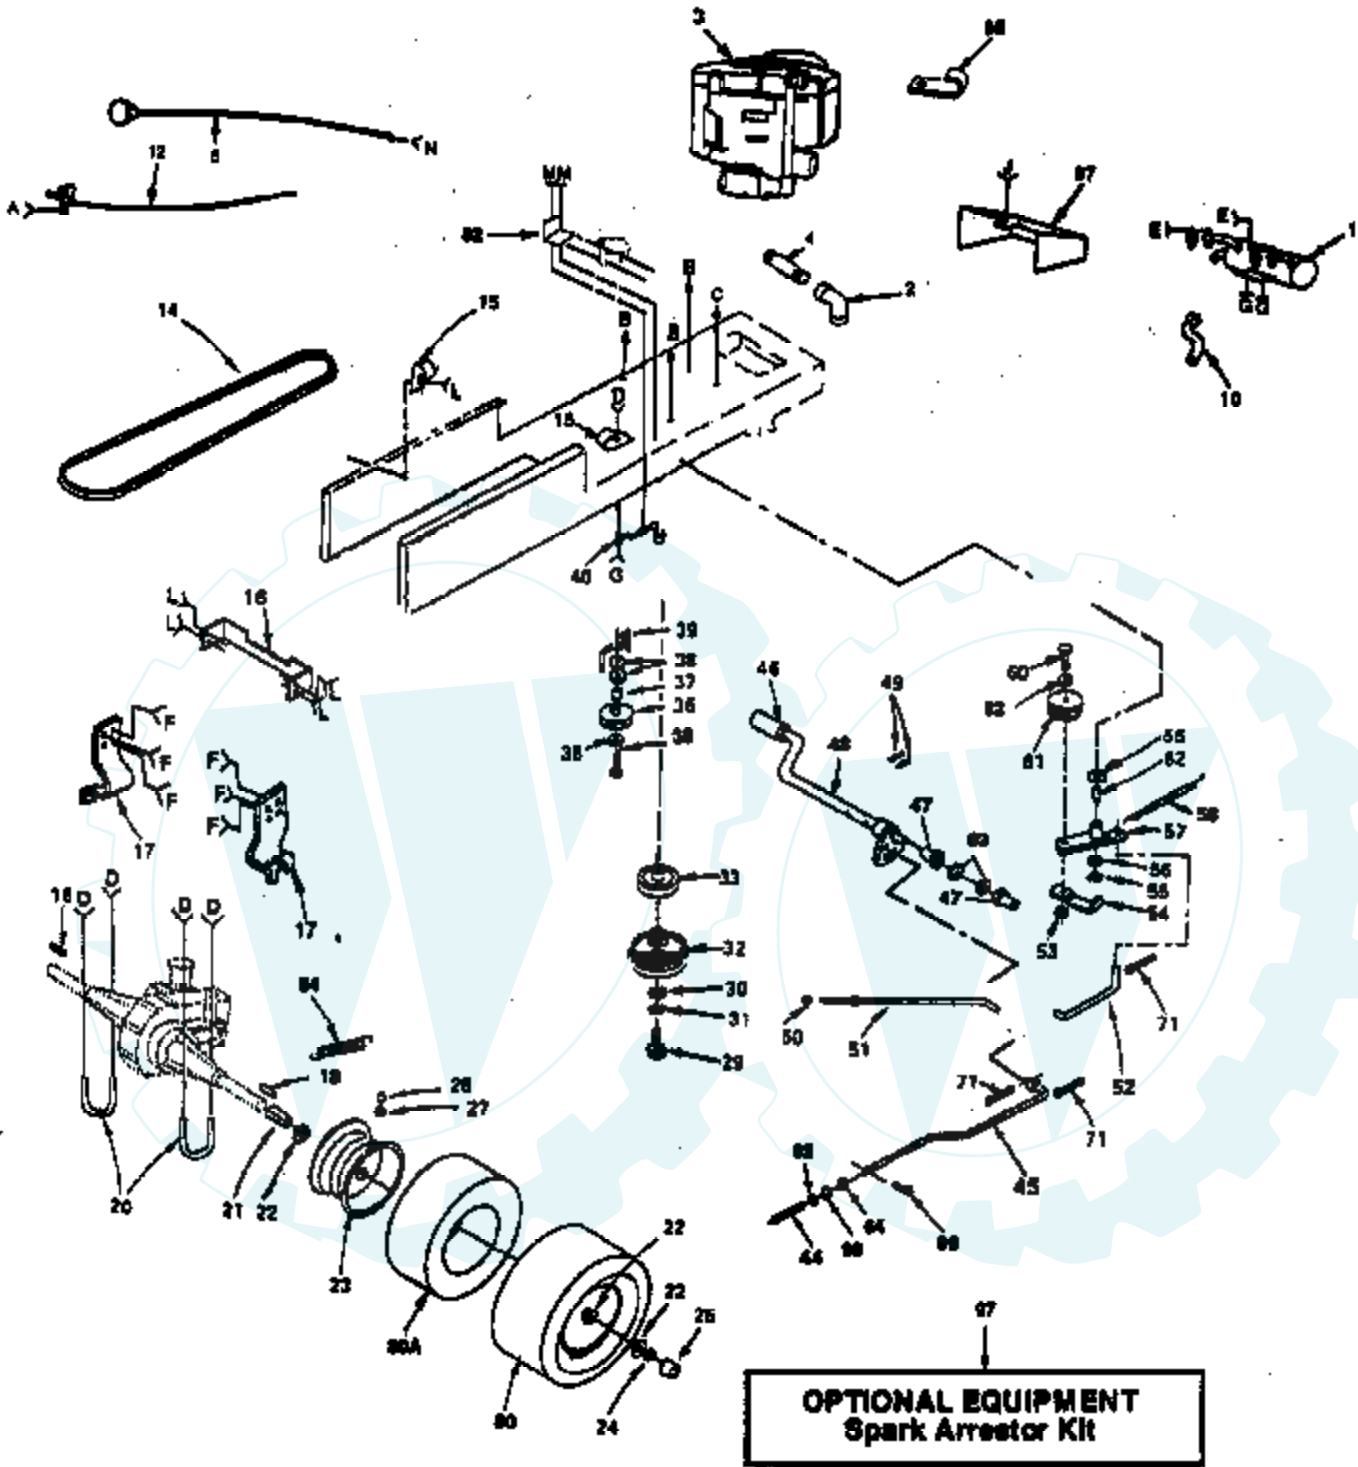

Ref #	Part Number	Qty	Description
1	532125890		Muffler
2	813200300		Elbow, STD 90 3/8-18NPT
4	813280336		Nipple, Pipe
6	532132781		Control, Choke
8	873610600		Nut, Fin Hex 3/8-24 UNF
9	874570512		Screw, Hex Socket 5/16-18 x 3/4
10	532128144		Tube Exhaust
12	532133024		Control, Throttle
14	532123461		V-Belt, Drive
15	532124996		Clip
16	532121187		Bracket, Mounting, Hydro T/A
17	532126649		Bracket, Transaxle
18	532123583		Key, Square 1/4 x 2
20	532121189		U-Bolt, 3/8-16 x 2-3/4
21	532121199		Spacer, Split
22	532121748		Washer 1-1/32 x 1-5/8 x 16 Ga,
23	532124723		Rim, Rear
24	812000001		E-Ring
25	532104757		Cap, Axle
27	532065139		Stem, Valve
28	532059192		Cap, Valve
30	532126197		Washer 1-1/2 OD X 15/32 ID X .250
31	810040700		Washer, Lock 7/16
32	532126112		Clutch, Electric
33	532109841		Pulley, Engine
35	874760644		Bolt, Hex 3/8-16 x 2-3/4
36	532004859		Idler, Flat
37	532004470		Spacer
38	819131312		Washer 13/32 x 13/16 x 12 Ga.
39	532109070		Keeper, Belt
40	532129921		Keeper, Belt Engine Lh Lt
42	532105730		Belt, Keeper, Engine R.H.
44	532106888		Spring, Rod, Brake
45	532132654		Rod, Brake
46	532124872		Cover, Pedal
47	532120183		Bearing, Nylon
48	532122424		Shaft, Foot Pedal, Asm.
49	532124963		Pin, Roll 3/16 x 1
50	532071673		Cap, Plunger
51	532133261		Rod, Brake, Park
52	532105710		Link, Clutch
53	873680600		Locknut, 3/8-16
54	532123205		Retainer, Belt
55	812000039		Klip Ring
56	532110812		Washer, Hardened
57	532123789		Arm, Asm, Idler (Incl. Key No. 62)
58	532105709		Spring, Return, Clutch
60	874760624		Bolt, Hex, 3/8-16 x 1-1/2
61	532127783		Idler, V. Grove
62	532105706		Bearing
63	819211616		Washer, 21/32 x 1 x 16 Ga.
64	873800600		Nut
65	817720410		Screw, Hex Thread Cut 1/4-20 x 5/8
66	817490624		Screw. Thdrol 3/8-16 x 1-1/2
67	811050600		Washer, Lock Ext Tooth 3/8
68	874760612		Bolt, Hex 3/8-16 x 3/4
69	874760616		Bolt, Hex 3/8-16 x 1
71	876020412		Pin, Cotter, 1/8 x 3/4