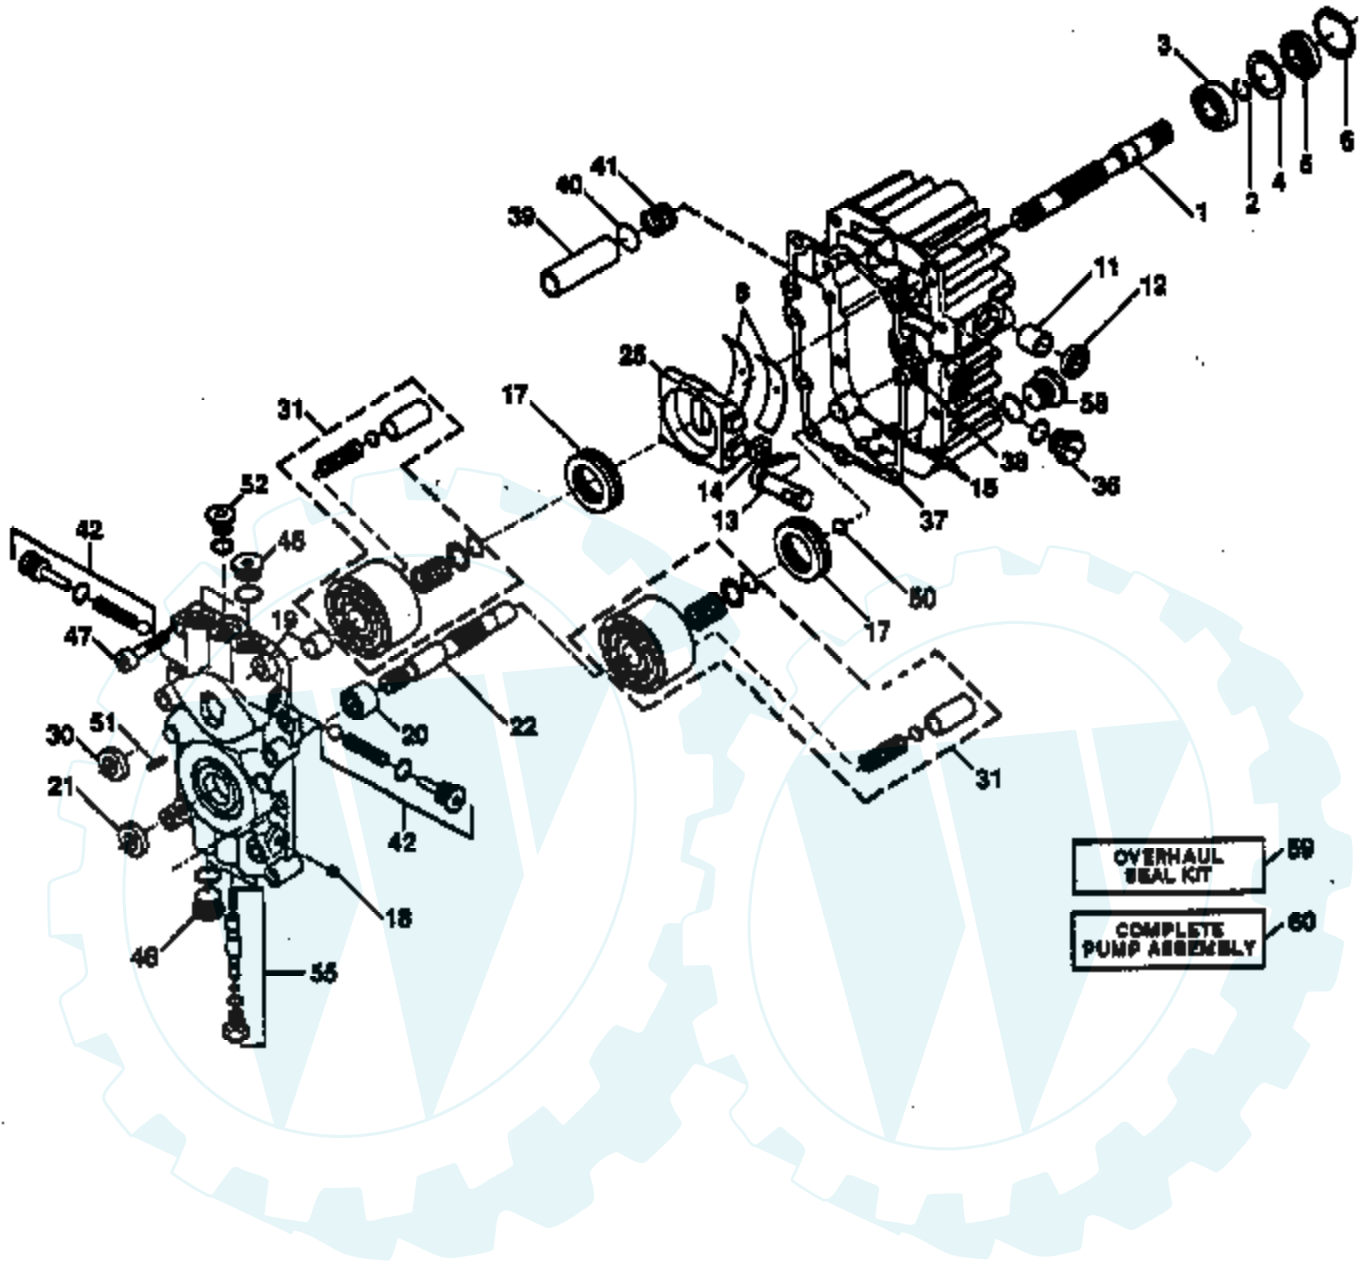

Ref #	Part Number	Qty	Description
1	532122756		Shaft, Pump
2	532122716		Ring, Retaining
3	532122745		Bearing, Ball
4	532122715		Spacer
5	532122700		Seal, Lip
6	532122699		Ring, Retaining
8	532122767		Bearing, Cradle
11	532122747		Bearing, Journal
12	532122717		Seal, Lip
13	532122748		Arm, Trunnion
14	532122749		Guide, Slot
15	532127146		Housing Kit, Transmission
17	532122770		Bearing, Thrust, Ball
18	532122771		Plug, Pipe
19	532127147		Center Section Kit
20	532122773		Bearing, Needle
21	532122722		Seal, Lip
22	532122750		Shaft, Motor
25	532127148		Swashplate, Variable
30	532122723		Seal, Lip
31	532127149		Block Kit, Cylinder
36	532127151		Plug, Plastic
37	532122786		Pin, Stainless, Headless
38	532122718		Gasket, Center Section
39	532122731		Filter
40	532122730		Washer, Thrust
41	532122728		Spring, Helical, Compression
42	532127152		Check Valve Kit
46	532122787		Plug, Stainless, Threaded
47	532122752		Screw, Socket Head, Cap
50	532122788		Washer, Thrust
51	532122789		Pin, Spiral
52	532122754		Plug, Stainless, Threaded
55	532127153		Bypass Valve Kit
58	532122790		Plug, Stainless, Threaded
59	532127154		Overhaul Seal Kit,BDU-10 (Inc. 2,4,5,6,12,21, 30,38;O-Rings for Check Valves&Bypass Valve)
60	532121430		Pump Assembly, Complete