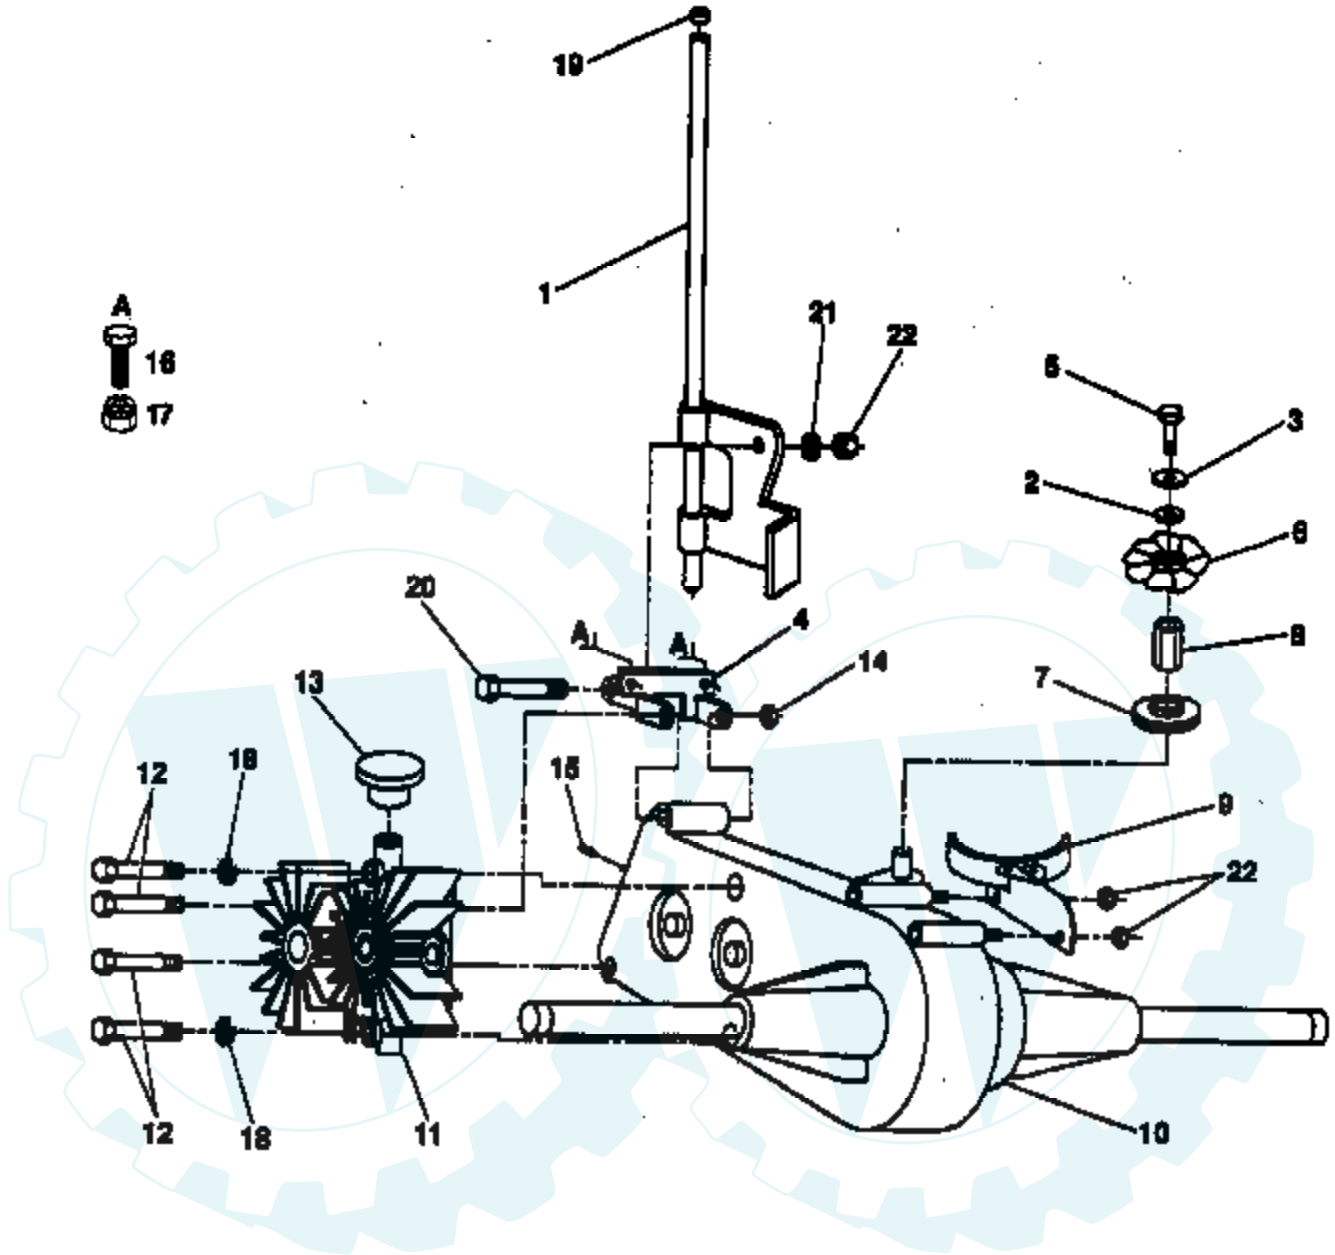

Ref #	Part Number	Qty	Description
66	817490612		Screw, Hex Washer Thread Rolling 3/8-16 x 3/4
67	872140606		Bolt, Carriage 3/8-16 x 3/4
68	532102727		Spring, Extension
69	873930600		Nut, Centerlock 3/8-16
70	872110506		Bolt, Carriage 5/16-18 x 3/4
72	532124949		Locknut 5/16-18
73	532109729		Roller, Nose
74	819151610		Washer 15/32 x 1 x 10 Ga.
75	872140620		Bolt, Carriage 3/8-16 x 2-1/2
76	819131210		Washer 13/32 x 3/4 x 10 Ga.
77	819131410		Washer 13/32 x 7/8 x 10 Ga.
78	532121352		Keeper, L.H. Mandrel
79	872110505		Bolt, Carriage 5/16-18 x 5/8
80	532102403		Idler, Pulley
	532121826		Deck, Mower Complete Not Shown.
	532105185		Decal, Instruction Caution (Bloody Finger) Not Shown.
	532121349		Decal, Danger Warning (Rotating Blades) Not Shown.

Ref #	Part Number	Qty	Description
1	532123634		Free Wheel Control Assembly
2	819092016		Washer 9/32 x 1-1/4 x 16 Gauge
3	810040400		Washer, Lock 1/4
4	532121188		Bracket, Pnt., Mounting, Differential
5	874780412		Bolt, Hex 1/4-20 UNC x 3/4
6	532121186		Fan, Hydro, 8"
7	532121180		Pulley, Transaxle
8	532121211		Standoff, Fan, Hydro
9	532121182		Guard Assembly, Belt
10	532121431		Differential Assembly
11	532121430		Pump Assembly
12	874760572		Bolt, Hex, Fin 5/16-18 UNC x 4-1/2
13	532121323		Reservoir, Pump
14	873680500		Nut, Crownlock 5/16-18
15	532121250		Spring, Compression
16	874760612		Bolt 3/8-16 x 3/4
17	873680600		Nut 3/8-16 UNC
18	810040500		Washer, Lock
19	532071673		Cap
20	532124815		Bolt, Shoulder 1/4-20 UNC
21	532120529		Washer, Nylon
22	873680400		Nut, Crownlock 1/4-20 UNC