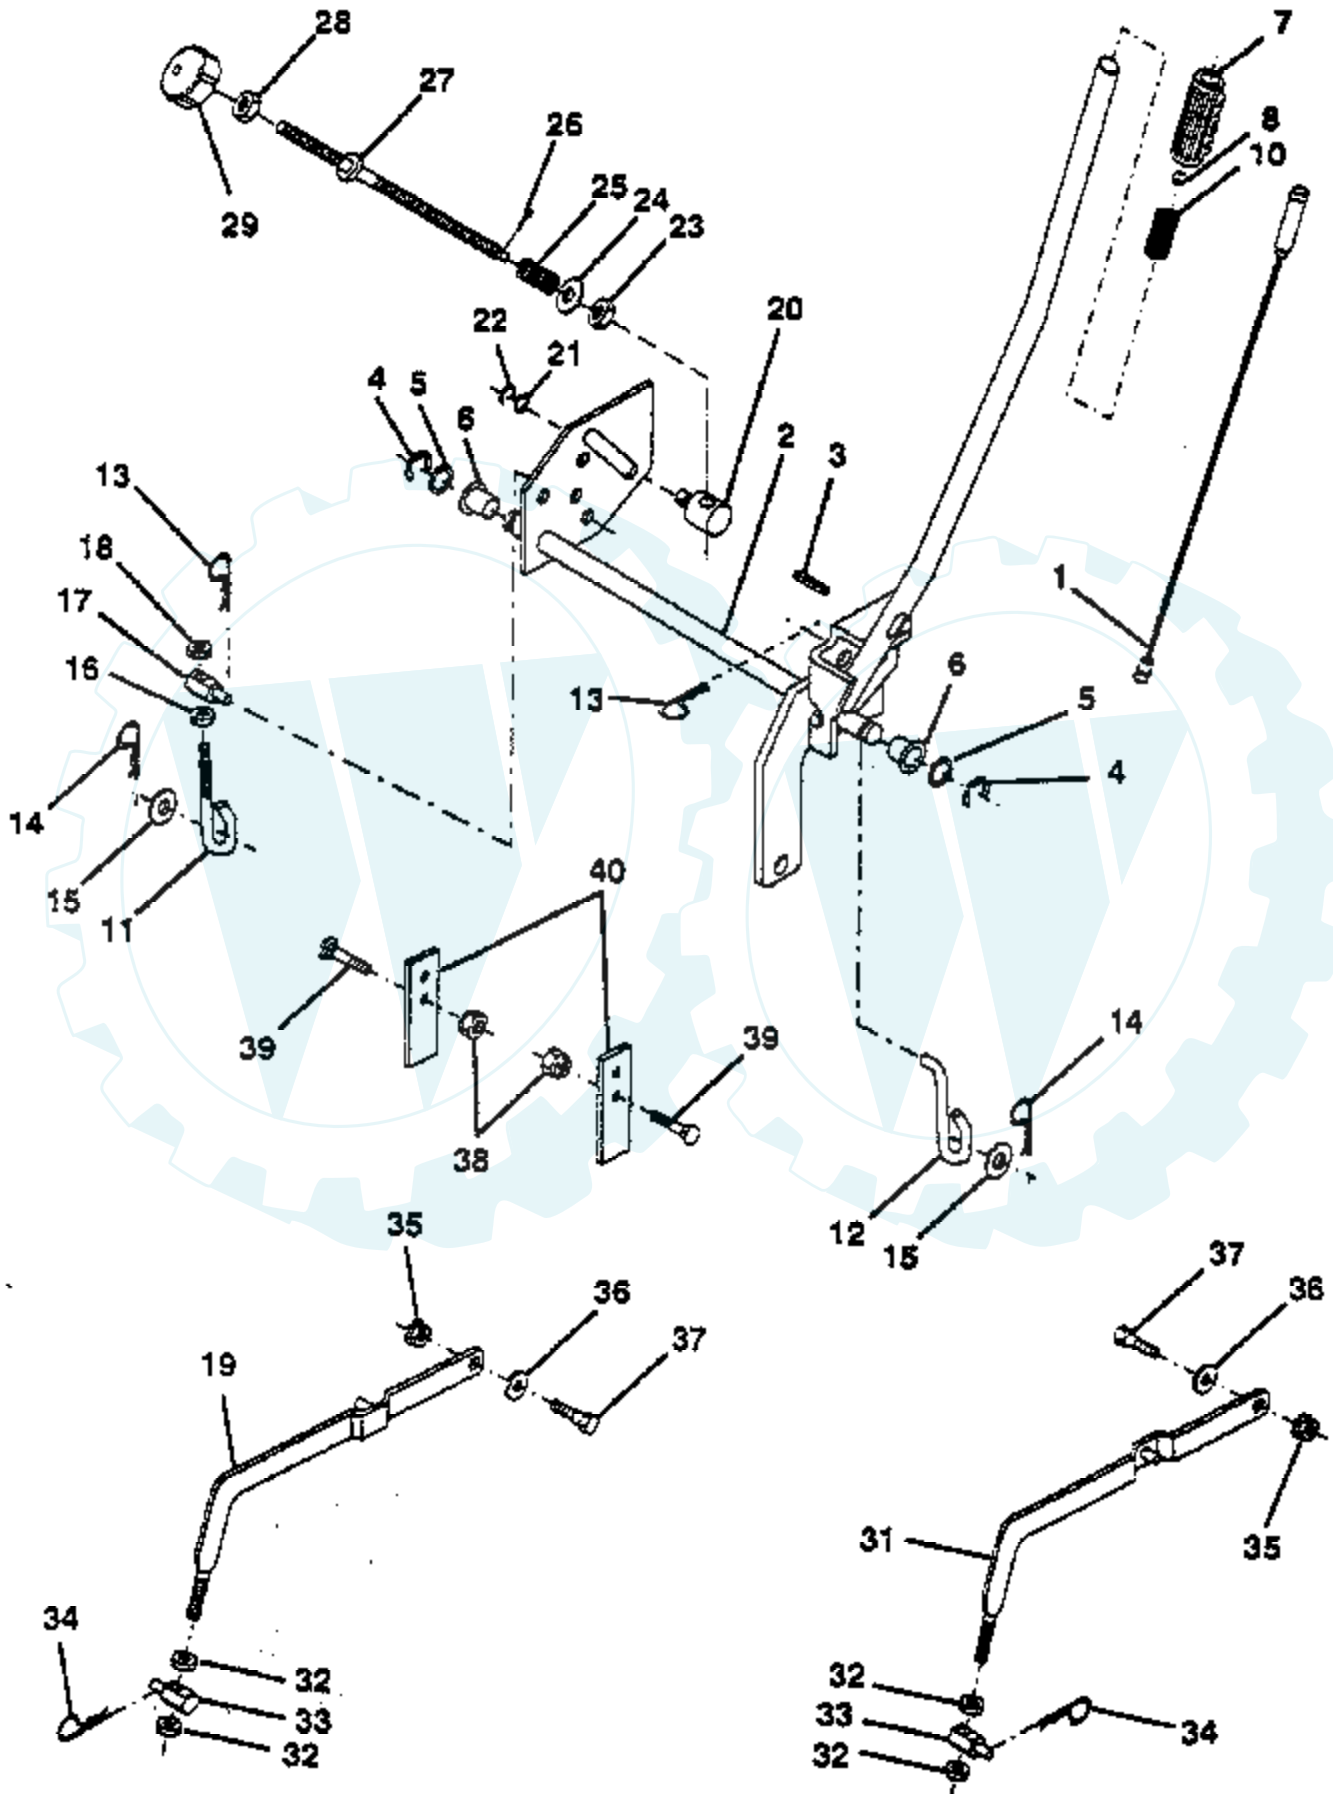

Ref #	Part Number	Qty	Description
1	532136971		Wire Asm Inner W/Plunger 20 56
2	532136969		Shaft Asm Lift RH w/Inf W/T
3	532138284		Pine Groove 1 500 Zinc
4	812000002		E Ring #5133-62
5	819211416		Washer 21/32 x 7/8 x 16 Ga.
6	532120183		Bearing Nylon Bld 629 Id
7	532109413		Grip Handle Fluted Blk
8	532124526		Button Plunger Black
10	532122512		Spring Cprsn 3 750 Oiled
11	532110448		Link, Lift LH
12	532110029		Link, Lift RH
13	532124961		Retainer Spring
14	532124670		Retainer Spring
15	819171516		Washer 17/32 x 15/16 x 16 Ga.
16	873360700		Nut Hex 7/16-20 UNF
17	532110447		Trunnion Lift
18	873710700		Nut, Crownlock 7/16-20
19	532121599		Arm Suspension LH 44"
20	532124670		Retainer Spring
21	819151216		Washer 15/32 x 3/4 x 16 Ga.
22	812000037		Ring Klip #5304-37
23	532110807		Nut Special
24	819131016		Washer 13/32 x 5/8 x 16 Ga.
25	532124874		Spring 2-1/8"
26	876020308		Pin Cotter 3/32 x 1/2
27	532110729		Rod Adj Lift Zinc 9 00 Wrk Lg
28	873350600		Nut Hex Jam 3/8-16 Unc
29	532138057		Knob Inf 3/8-16 Unc Blk W/sym
30	532110810		Trunnion Dp Stop Dbl Thds PLT
31	532121598		Arm. Asm. Suspension RH 44"
32	873220800		Nut Hex 1/2-13 Unc
33	532106308		Trunnion Lift Lower
34	532124960		Retainer Spring
35	873980600		Nut Crownlock 3/8-16
36	532110739		Washer, Spring, Oiled
37	532105848		Bolt Shoulder 3/8-16
38	873680600		Nut, Crownlock 3/8-16
39	872140608		Bolt Carriage 3/8-16 x 1
40	532121252		Upstop Mower