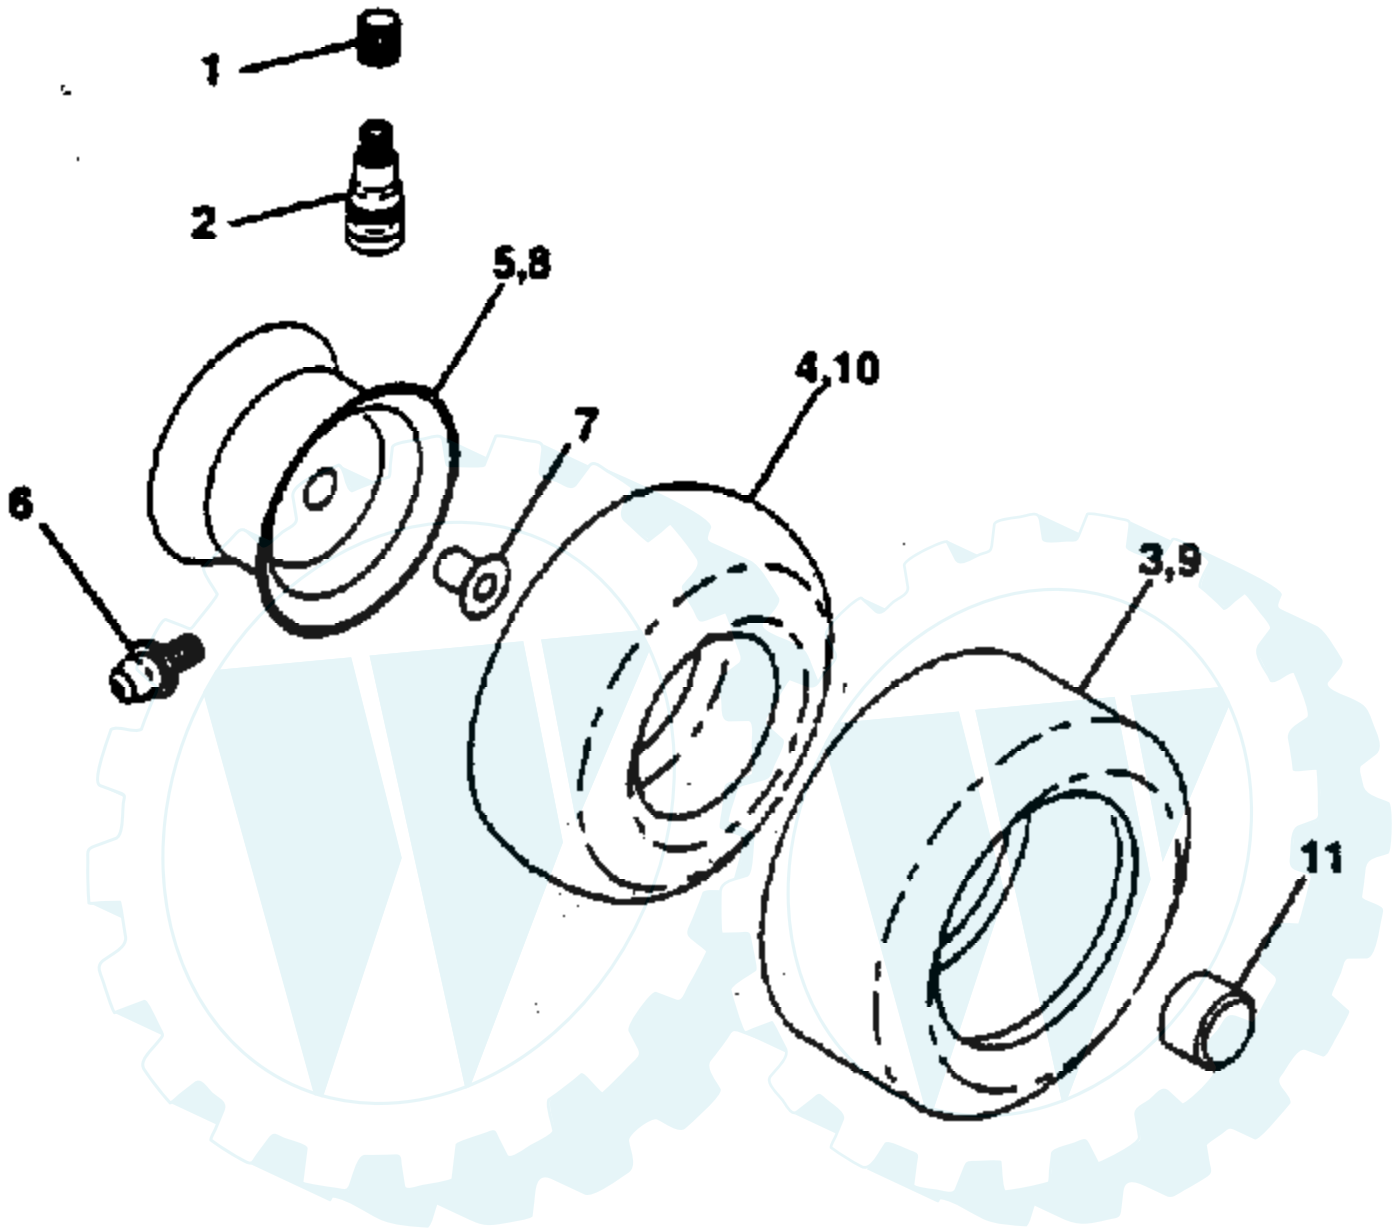

Ref #	Part Number	Qty	Description
1	532059192		Cap Valve Tire
2	532065139		Stem Valve
3	532106222		Tire Front
4	532059904		Tube Front (Service Item Only)
5	532124801		Rim Asm 6" front White Service
6	532124957		Fitting Grease (Front Wheel Only)
7	532124959		Bearing Flange (Front Wheel Only)
8	532124723		Rim Asm 8"rear White Service
9	532122082		Tire R Ts 20 10-8 C Service
10	532007152		Tube Rear (Service Item Only)
11	532104757		Cap Axle