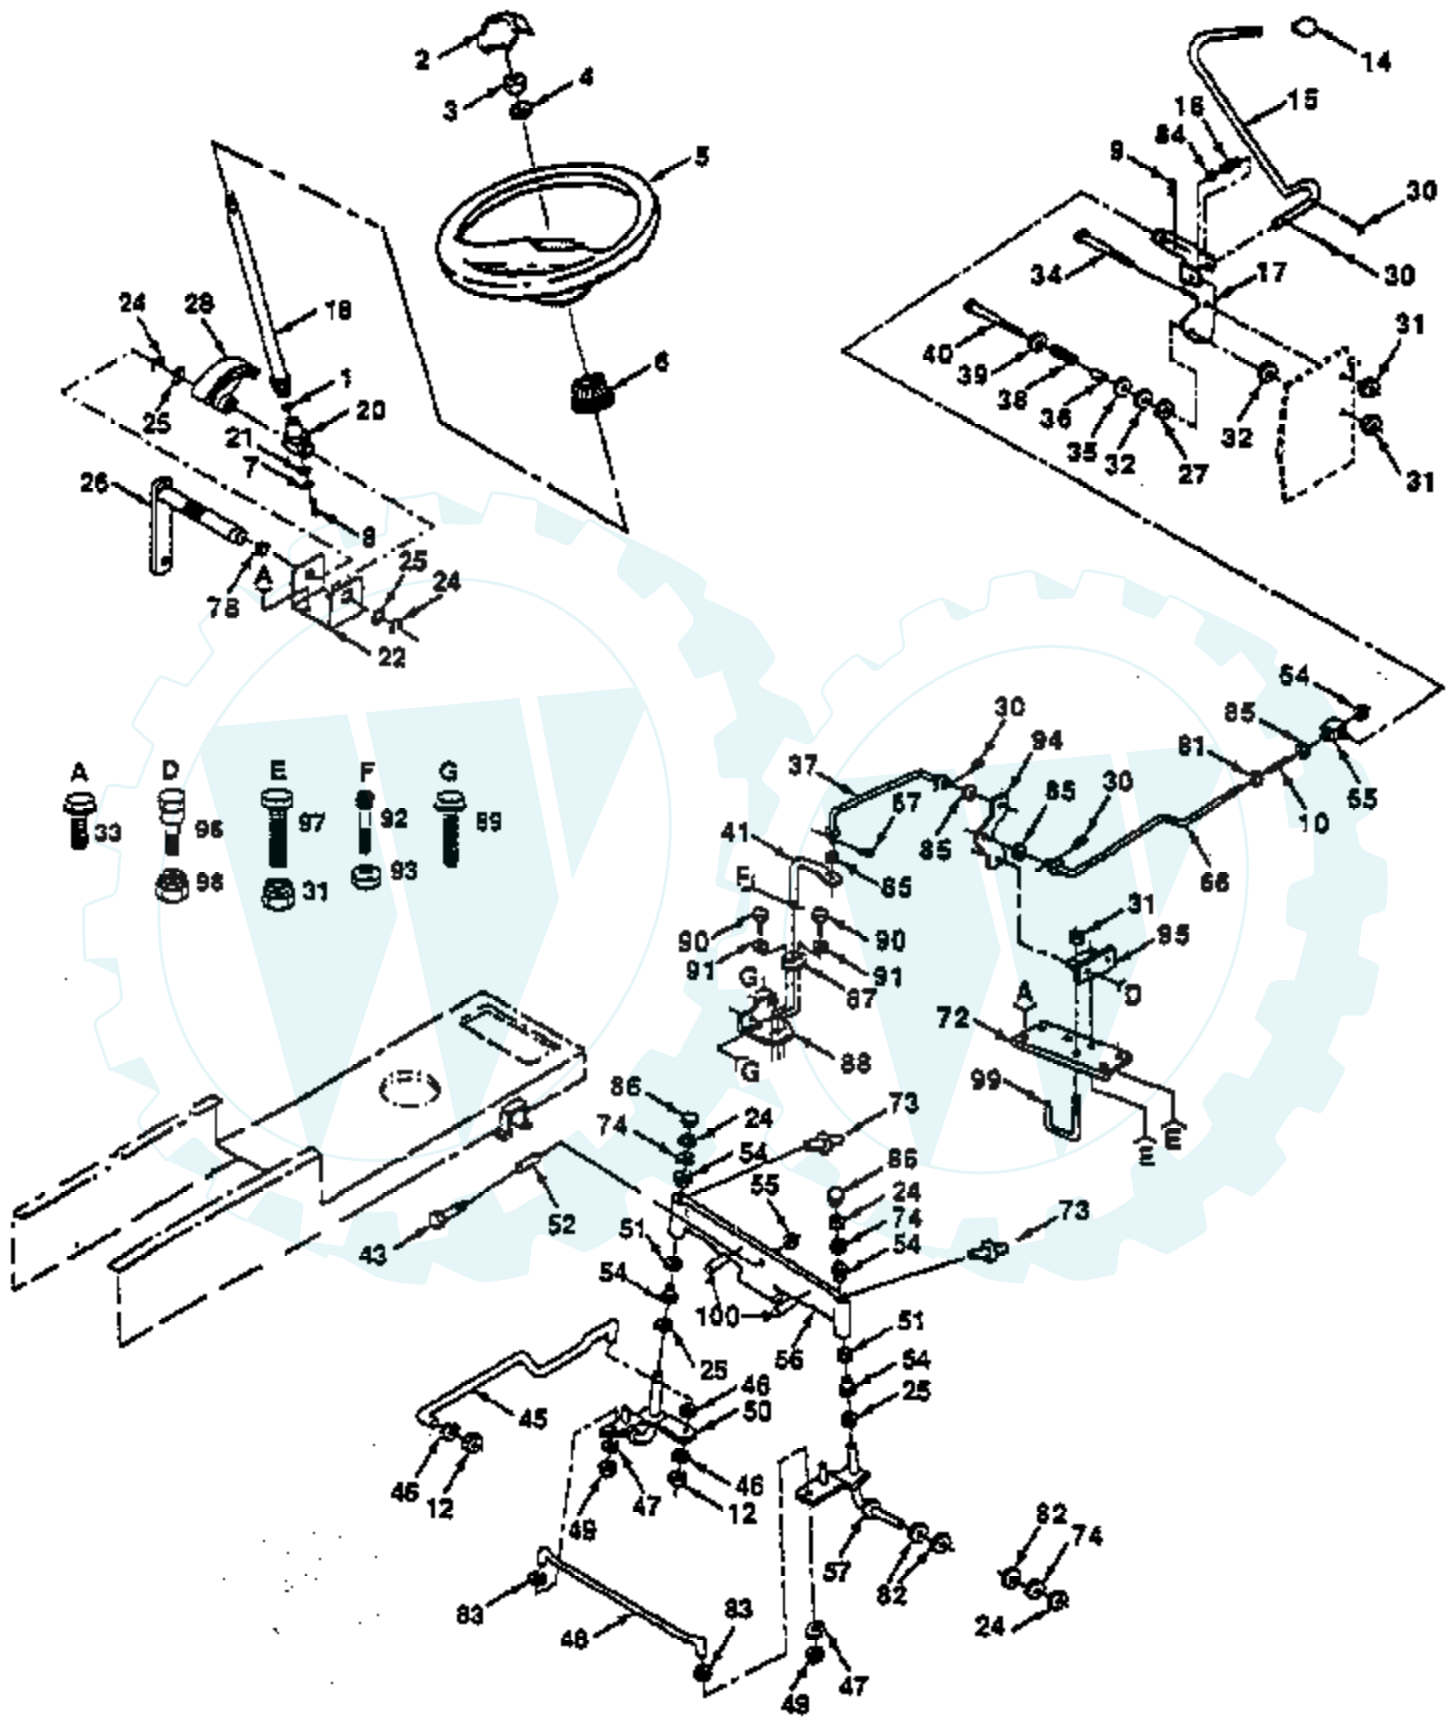

Ref #	Part Number	Qty	Description
1	532057079		Washer
2	532126805		Insert, Steering Wheel
3	873940800		Nut, Toplock, Jam 1/2-20
4	532100712		Washer
5	532121472		Wheel, Steering
6	532100711		Adapter, Steering Wheel
7	810040400		Washer, Lock 1/4
8	871070410		Screw, Hex, Socket 1/4-20 x 5/8
9	532124961		Spring, Retainer
10	532102670		Spring, Compression
12	873610600		Nut, Hex, Fin 3/8-24 UNF
14	532121274		Knob, Gearshift
15	532110845		Rod, Control
16	532121631		Spring, Torsion
17	532108196		Bracket, Control Rod
18	532128762		Shaft, Steering
20	532124035		Support, Shaft
21	532126684		Washer, Shim 1/4 x 5/8 x .062
22	532124036		Bracket, Steering
24	812000029		Ring, Klip
25	532124931		Bearing, Thrust
26	532127501		Shaft, Pitman
27	532108972		Washer, Phenolic
28	532136874		Gear, Sector
30	876020412		Pin, Cotter 1/8 x 3/4
31	873680600		Nut, Crownlock 3/8-16
32	532108200		Washer, Friction
33	817490612		Screw, Hex, Washer Thrdrol. 3/8-16 x 3/4
34	532108518		Bolt, Hex, Shoulder 3/8-16 x 1-3/8
35	819212016		Washer 21/32 x 1-1/4 x 16 Gauge
36	532108201		Spacer
37	532121202		Link, Control, Pump
38	532108844		Spring, Compression
39	819132012		Washer 13/32 x 1-1/4 x 12 Gauge
40	874760648		Bolt, Hex 3/8-16 x 3
41	532121209		Lever, Pump Control
43	874011056		Bolt, Hex 5/8-11 x 3-1/2
45	532130468		Link, Drag
46	810040600		Washer, Lock 3/8
47	810040500		Washer, Lock 5/16
48	532130467		Rod, Tie
49	873810500		Nut, Hex 5/16-24 UNF
50	532135227		Spindle, L.H.
51	819272016		Washer 27/32 x 1-1/4 x 16 Gauge
52	532110438		Spacer, Bearing
54	532124937		Bearing
55	873901000		Locknut, Flange 5/8-11
56	532108075		Axle, Front
57	532135228		Spindle, R.H.
64	873800600		Locknut, Hex w/Washer Insert 3/8-16 UNC
65	532108212		Trunnion
66	532121750		Rod, Control, Adjustable
67	532124788		Clip, Hairpin
68	532059904		Tube (Optional, Service Part)
72	532123186		Bracket, Chassis, Reinforcement, Hydro
73	532124836		Fitting, Grease
74	532121748		Washer 25/32 x 1-5/8 x 16 Gauge
78	532109816		Nyliner, Snap In