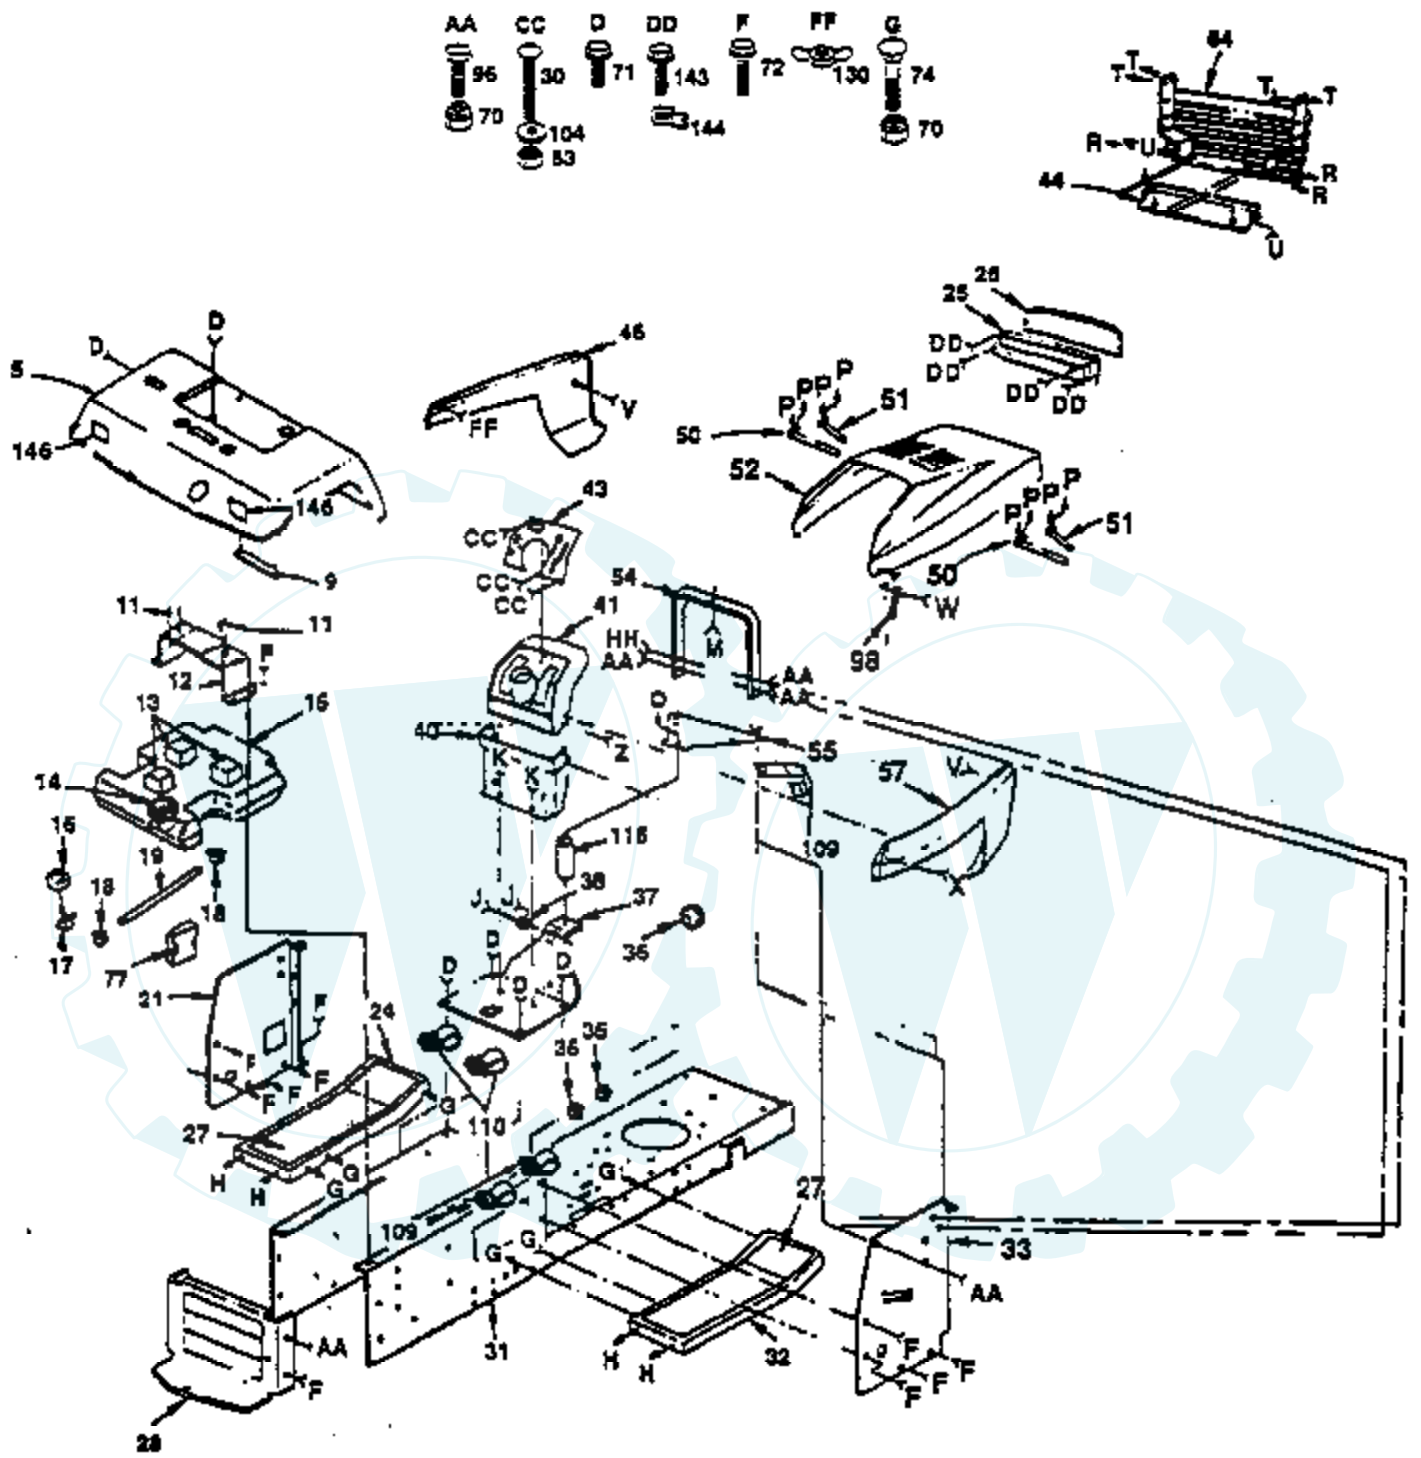

Ref #	Part Number	Qty	Description
56	532122685		Washer 15/16 x .265 x .125
57	532122686		Washer, Spring Lock 1/4"
58	532122687		Pin, Roll 3/16" x 1/2"
59	532122652		Washer, Flat .62 x 1.0 x .030
60	532123062		Pin, Dowel 3/32 x 1/4
61	532123063		Seal, Grease
62	532126977		Washer, Head Spring Lock 1/4"
63	532126980		Assembly, Gear, Reduction
64	532126981		Assembly, Shaft, Input
65	532126976		Shell Durina-O Grease (20 oz.)
66	532137195		Kit, Input Shaft
	532121431		Transaxle Assembly Complete Not Shown.