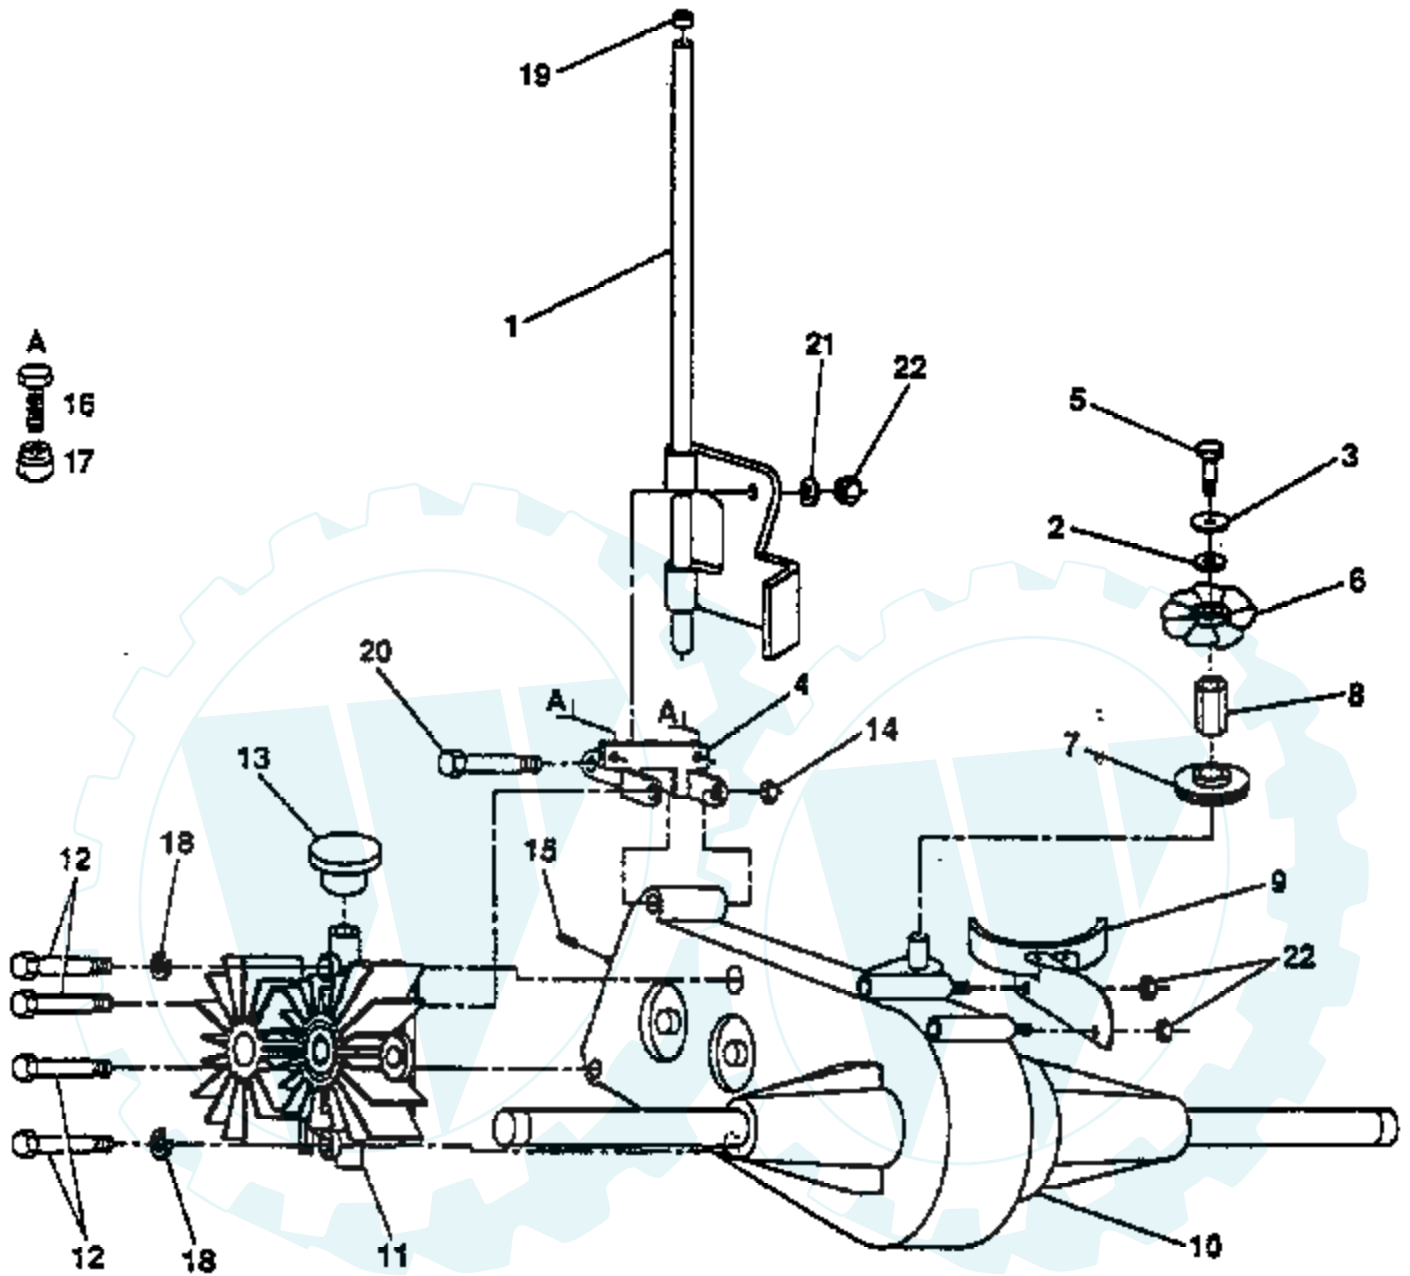

Ref #	Part Number	Qty	Description
1	532123634		Free Wheel Control Assembly
2	819092016		Washer 9/32 x 1-1/4 x 16 Gauge
3	810040400		Washer, Lock 1/4
4	532121188		Bracket, Pnt., Mounting, Differential
5	874780412		Bolt, Hex 1/4-20 UNC x 3/4
6	532121186		Fan, Hydro, 8"
7	532121180		Pulley, Transaxle
8	532121211		Standoff, Fan, Hydro
9	532121182		Guard Assembly, Belt
10	532121431		Differential Assembly
11	532121430		Pump Assembly
12	874760572		Bolt, Hex, Fin 5/16-18 UNC x 4-1/2
13	532121323		Reservoir, Pump
14	873680500		Nut, Crownlock 5/16-18
15	532121250		Spring, Compression
16	874760612		Bolt 3/8-16 x 3/4
17	873680600		Nut 3/8-16 UNC
18	810040500		Washer, Lock
19	532071673		Cap
20	532124815		Bolt, Shoulder 1/4-20 UNC
21	532120529		Washer, Nylon
22	873680400		Nut, Crownlock 1/4-20 UNC