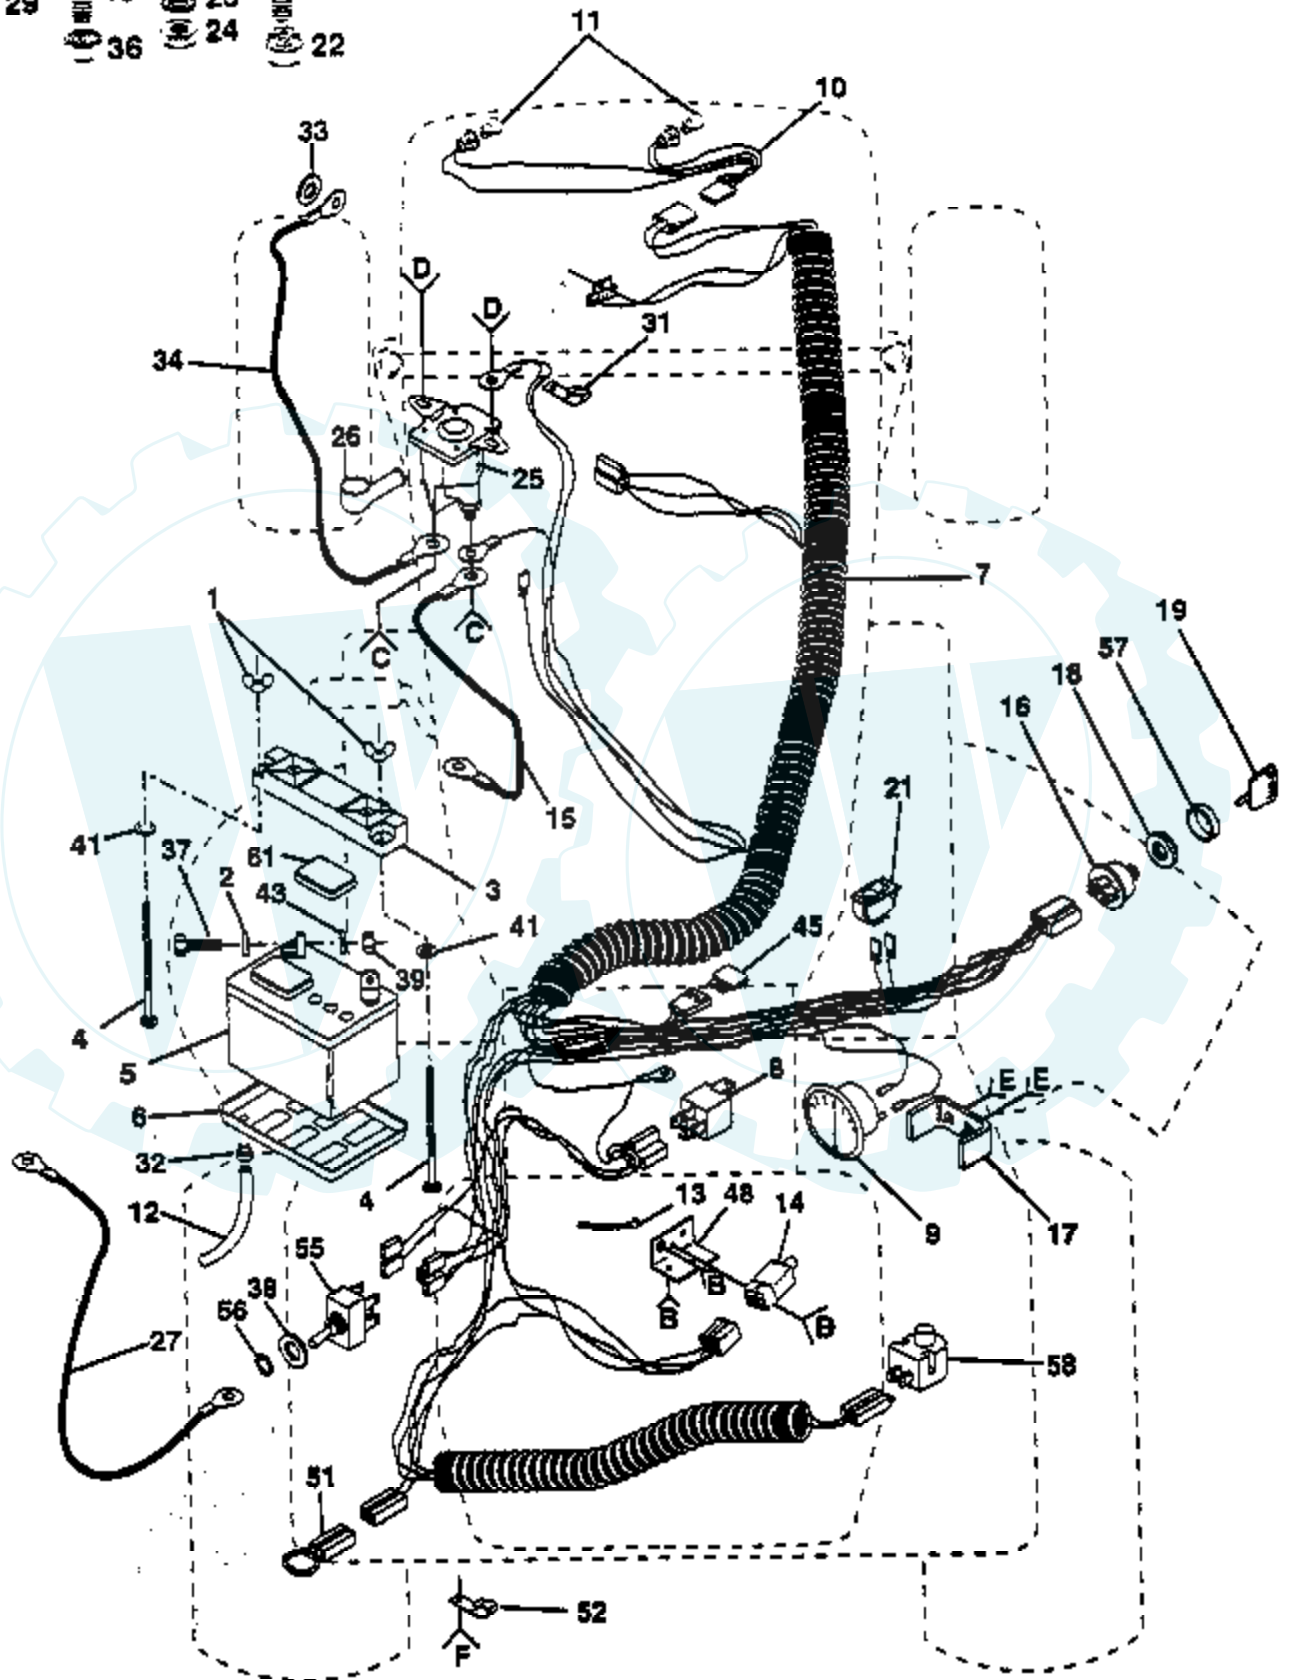

- **B** 30
- **C** 28
- **C** 29
- **D** 40
- **D** 36
- **E** 20
- **E** 23
- **E** 24
- **F** 35
- **F** 22

Ref #	Part Number	Qty	Description
1	532123198		Wing Nut 1/4-20
2	819091016		Washer 9/32 x 5/8 x 16 Ga
3	532102476		Guard, Terminal
4	872240460		Battery Bolt (Bolt, Carriage, Rd. Hd. Sq. Neck) 1/4-20 x 7-1/21
5	532121537		Battery
6	532124886		Battery Tray
7	532134026		Harness, Ignition (Includes item 8)
8	532109748		Relay
9	532124900		Ammeter
10	532136850		Harness, Light Socket
11	532004152		Bulb, Light
12	532100541		Tube, Battery Tray
13	532124756		Cable Tie
14	532109553		Switch, Interlock, Clutch
15	532124770		Cable, Battery (Battery to Solenoid)
16	532125104		Ignition Switch
17	532131708		Bracket, Ammeter
18	532124211		Nut, Ignition
19	532122147		Key
20	819070818		Washer 7/32 x 1/2 x 18 Gauge
21	532110712		Switch, Light
22	873680400		Nut, Crownlock 1/4-20
23	810101000		Washer, Lock
24	873911000		Nut
25	532138406		Solenoid
26	532131563		Terminal Cover
27	532124773		Cable, Battery (Battery to Ground)
28	810090400		Washer, Lock
29	873350400		Nut, Hex Jam 1/4 x 20 UNC
30	817021008		Screw, Tap. Hex Hd. #10-24 UNC
31	532124996		Clip, Fuel Line
32	532109596		Clamp, Hose
33	811150400		Washer, Lock Int. Tooth 1/4
34	532124780		Cable, Battery 6 Ga 11" red
35	874780408		Bolt, Hex 1/4-20 x 1/2 Gr. 5
36	873640400		Nut, Keps, Hex 1/4-20
37	874760412		Bolt, Hex i/4-20 x 3/4
38	819171216		Washer 17/32 x 3/4 x 16 Ga.
39	873220400		Nut, Hex 1/4-20
40	871110408		Hex Bolt 1/4-20 x 1/2
41	819121618		Washer 3/4 x 1 x 18 Ga.
43	810040400		Washer, Lock 1/4
45	532108824		Fuse, 30 Amp.
48	532108236		Bracket, Switch Clutch
51	532102501		Loop, Wire Tiller Attachment
52	532124995		Clip, Insulated
55	532126016		Switch PTO
56	532124932		Nut, Hex
57	532123620		Cover Serv Key
58	532121305		Switch, Plunger
61	532121264		Caps, Battery Set