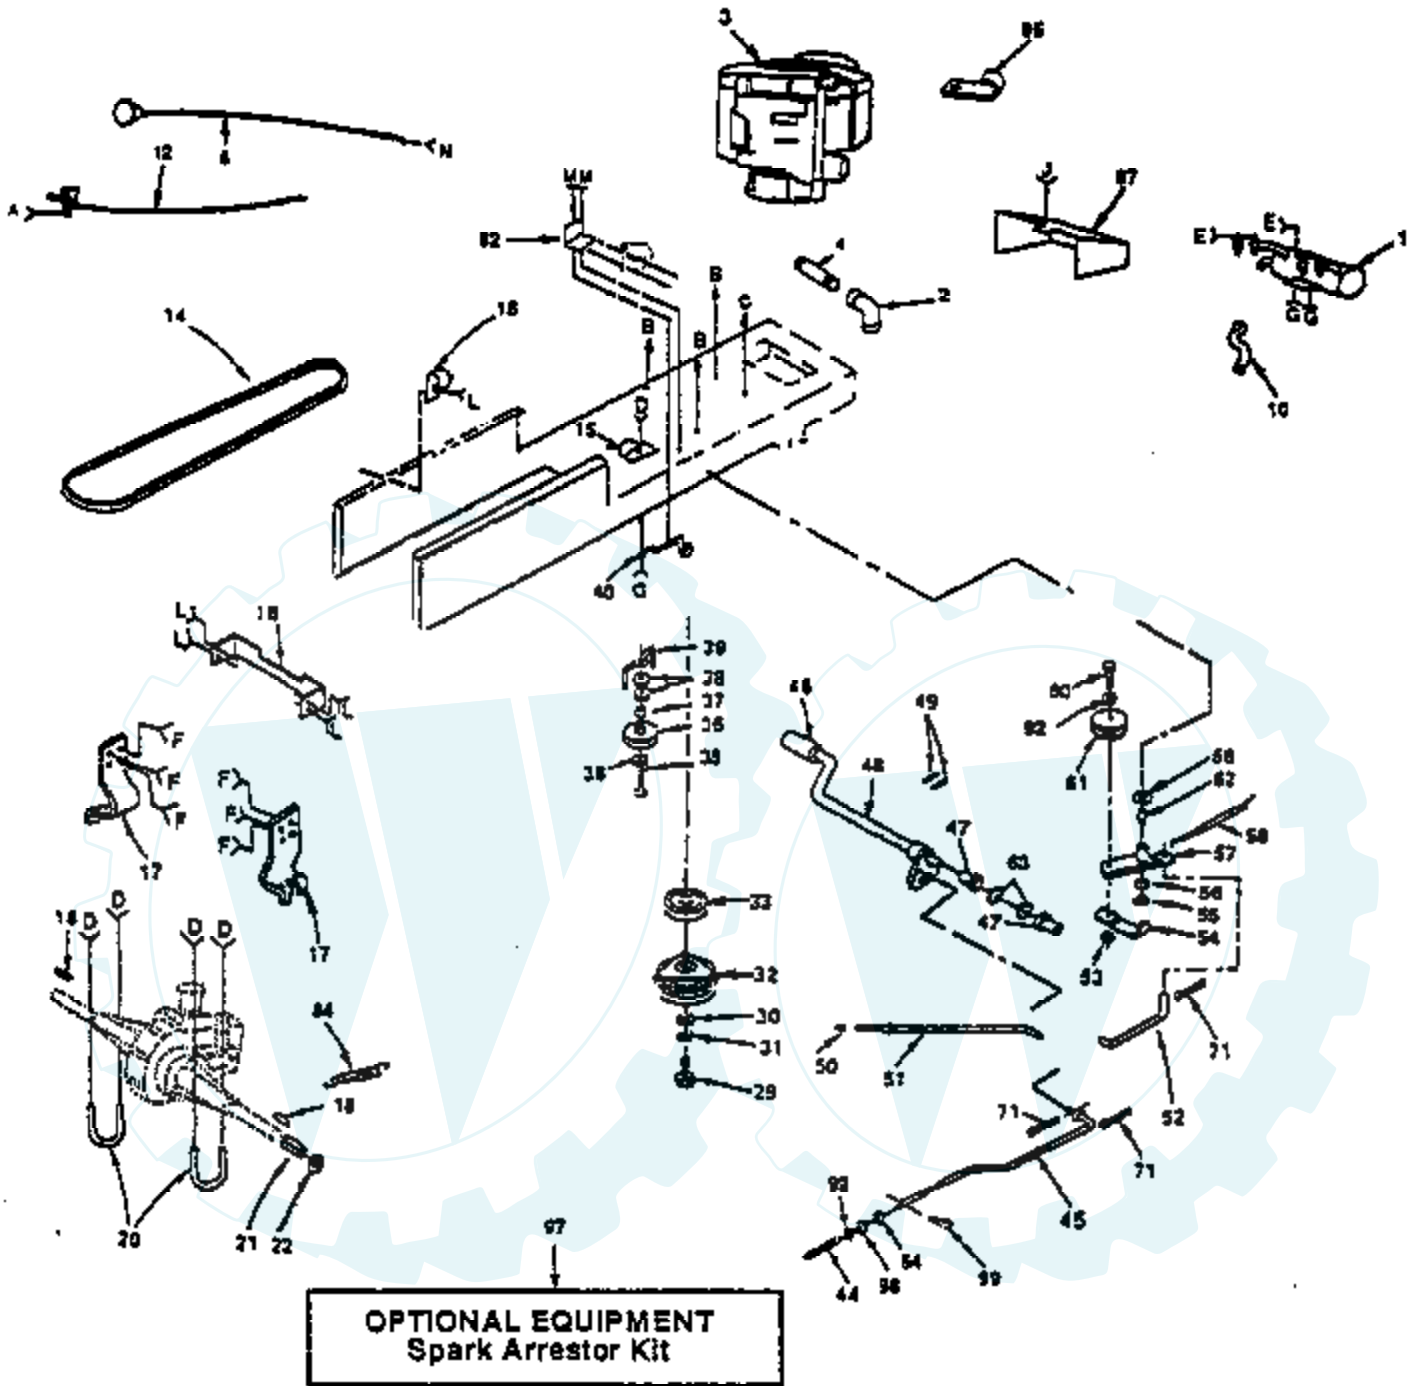

Ref #	Part Number	Qty	Description
1	532125890		Muffler
2	813200300		Elbow, STD 90 3/8-18NPT
4	813280336		Nipple, Pipe
6	532132782		Control, Choke
8	873610600		Nut, Fin Hex 3/8-24 UNF
9	874570512		Screw, Hex Socket 5/16-18 x 3/4
10	532128144		Tube Exhaust
12	532133024		Control, Throttle
14	532123461		V-Belt, Drive
15	532124996		Clip
16	532121187		Bracket, Mounting, Hydro T/A
17	532126649		Bracket, Transaxle
18	532123583		Key, Square 1/4 x 2
20	532121189		U-Bolt, 3/8-16 x 2-3/4
21	532121199		Spacer, Split
22	532121748		Washer 1-1/32 x 1-5/8 x 16 Ga,
29	872140506		Bolt 5/16-18 x 3/4
30	819111012		Washer 11/32 x 5/8 x 12 Ga.
31	873680500		Nut, Crownlock 5/16-18
32	532137140		Clutch, Electric
33	532140189		Pulley, Engine
35	874760644		Bolt, Hex 3/8-16 x 2-3/4
36	532123674		Idler, Flat
37	532004470		Spacer
38	819131312		Washer 13/32 x 13/16 x 12 Ga.
39	532109070		Keeper, Belt
40	532129921		Keeper, Belt Engine Lh Lt
44	532106888		Spring, Rod, Brake
45	532132654		Rod, Brake
46	532124872		Cover, Pedal
47	532120183		Bearing, Nylon
48	532122424		Shaft, Foot Pedal, Asm.
49	532124963		Pin, Roll 3/16 x 1
50	532071673		Cap, Plunger
51	532133261		Rod, Brake, Park
52	532105710		Link, Clutch
53	873680600		Locknut, 3/8-16
54	532123205		Retainer, Belt
55	812000039		Klip Ring
56	532110812		Washer, Hardened
57	532123789		Arm, Asm, Idler (Incl. Key No. 62)
58	532105709		Spring, Return, Clutch
60	874760624		Bolt, Hex, 3/8-16 x 1-1/2
61	532127783		Idler, V. Grove
62	532105706		Bearing
63	819211616		Washer, 21/32 x 1 x 16 Ga.
64	873800600		Nut
65	817720410		Screw, Hex Thread Cut 1/4-20 x 5/8
66	817490624		Screw, Thdrol 3/8-16 x 1-1/2
67	811050600		Washer, Lock Ext Tooth 3/8
68	874760612		Bolt, Hex 3/8-16 x 3/4
69	874760616		Bolt, Hex 3/8-16 x 1
71	876020412		Pin, Cotter, 1/8 x 3/4
72	817490612		Screw, Hex, Thdrol 3/8-16 X 3/4
82	532108236		Bracket, Switch
83	817021008		Screw, Tap. Hex Hd. #10-24 x 1/2 Type T
84	532110422		Spring, Brake Return
87	532125891		Shield Heat