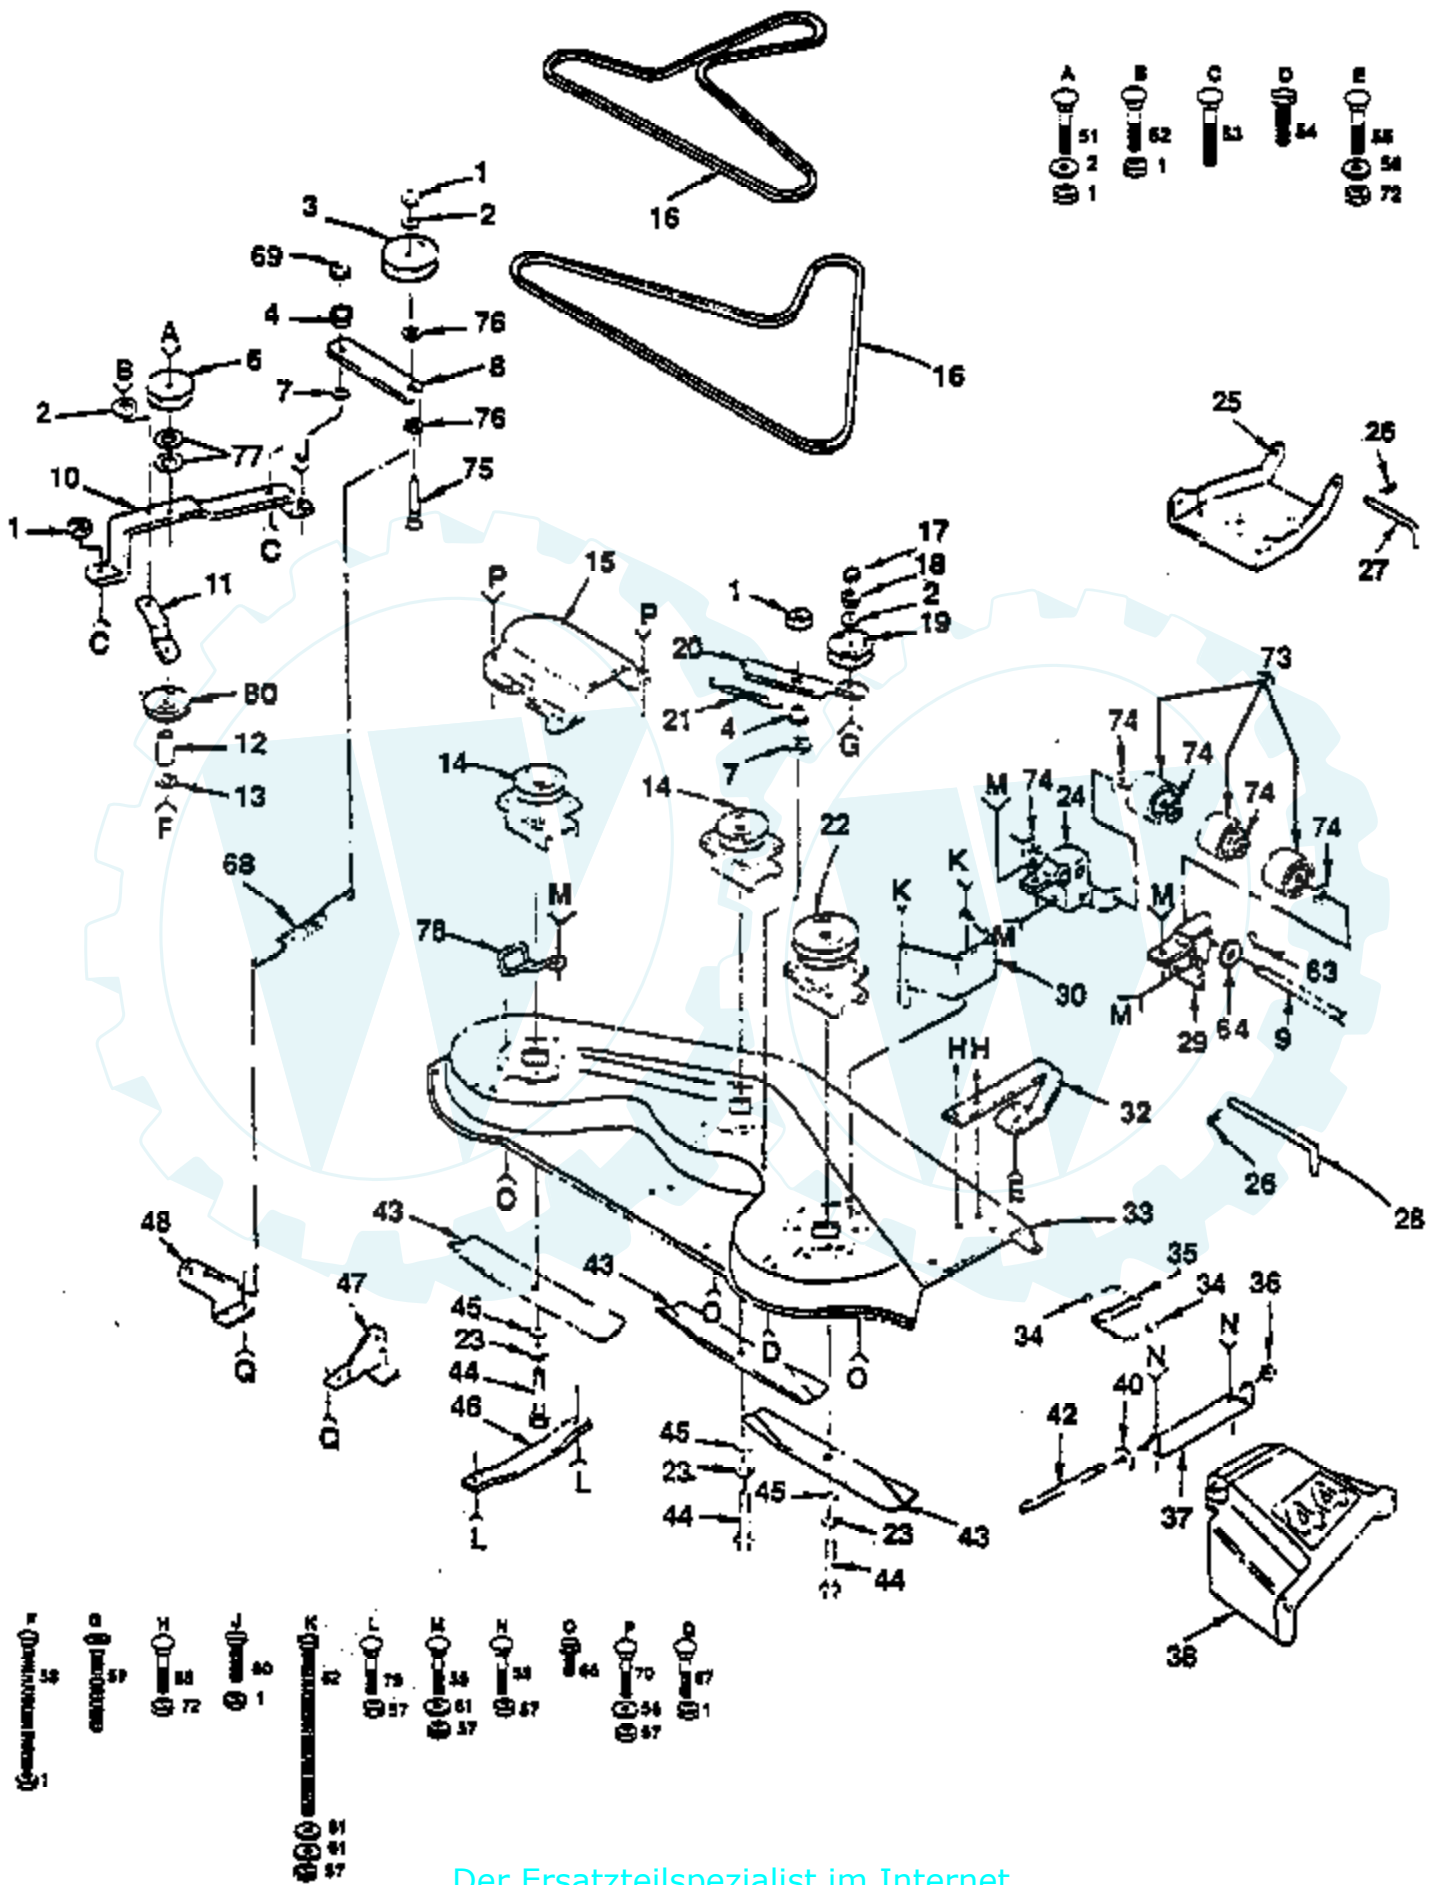

Ref #	Part Number	Qty	Description
1	873680600		Locknut 3/8 x 16
2	819131614		Washer 13/32 x 1 x 14 Ga.
3	532121316		Pulley, Idler
4	532106902		Spacer
6	532124858		Pulley, Idler
7	532106513		Washer, Wear
8	532121425		Arm, Idler
9	532109776		Pin, Pivot
10	532106523		Bar, Support, Idler
11	532106522		Brace, Idler, Deck
12	532121236		Spacer
13	819131316		Washer 13/32 x 13/16 x 16 Ga.
14	532136818		Mandrel, Secondary
15	532106214		Guard
16	532106085		V-Belt
17	873220600		Nut, Hex 3/8 x 16
18	810040600		Washer, Lock 3/8
19	532102932		Idler, Flat
20	532106526		Arm, Idler, Deck
21	532124885		Spring, Extension
22	532121704		Mandrel, Primary
23	810030600		Washer, Lock, Hvy. Helical
24	532109599		Bracket, Lift, LH
25	532105662		Link, Parallel
26	532124961		Retainer, Spring
27	532105744		Pin, Front, Hinge
28	532109835		Pin, Rear, Hinge
29	532109600		Bracket, Lift, RH
30	532108119		Guard, Belt, RH
32	532136321		Runner, RH
33	532121423		Housing, Mower
34	532105304		Cap, Sleeve
35	532123713		Spring
36	532110452		Nut, Push
37	532137607		Bracket, Deflector
38	532109785		Guard, Discharge
40	819111016		Washer 11/32 x 5/8 x 16 Ga.
42	532106735		Rod, Hinge
43	532106635		Blade
44	874610624		Bolt, Hex 3/8-24 x 1 1/2 Gr.5
45	819132012		Washer 13/32 x 1 1/4 x 12 Ga.
46	532125074		Runner, LH
47	532123807		Bracket, Suspension, Rear, RH
48	532123808		Bracket, Suspension, Rear, LH
51	872140614		Bolt, Carriage 3/8-16 x 1-3/4
52	872140608		Bolt, Carriage 3/8-16 x 1
53	872140612		Bolt, Carriage 3/8-16 x 1 1/2
54	874760620		Bolt, Hex 3/8-16 x 1-1/4
55	872140506		Bolt, Carriage 5/16-18 x 3/4
56	819111116		Washer 11/32 x 11/16 x 16 Ga.
57	873680500		Locknut 5/16-18
58	874760648		Bolt, Hex 3/8-16 x 3
59	874110632		Screw, Flat Head 3/8-16 x 2
60	874760616		Bolt, Fin. Hex 3/8-16 X 1
61	819111216		Washer 11/32 x 3/4 x 16 Ga.
62	874760580		Bolt, Hex 5/16-18 x 5
63	876020412		Pin, Cotter
64	819151616		Washer, 15/32 X 1X 16 Ga.