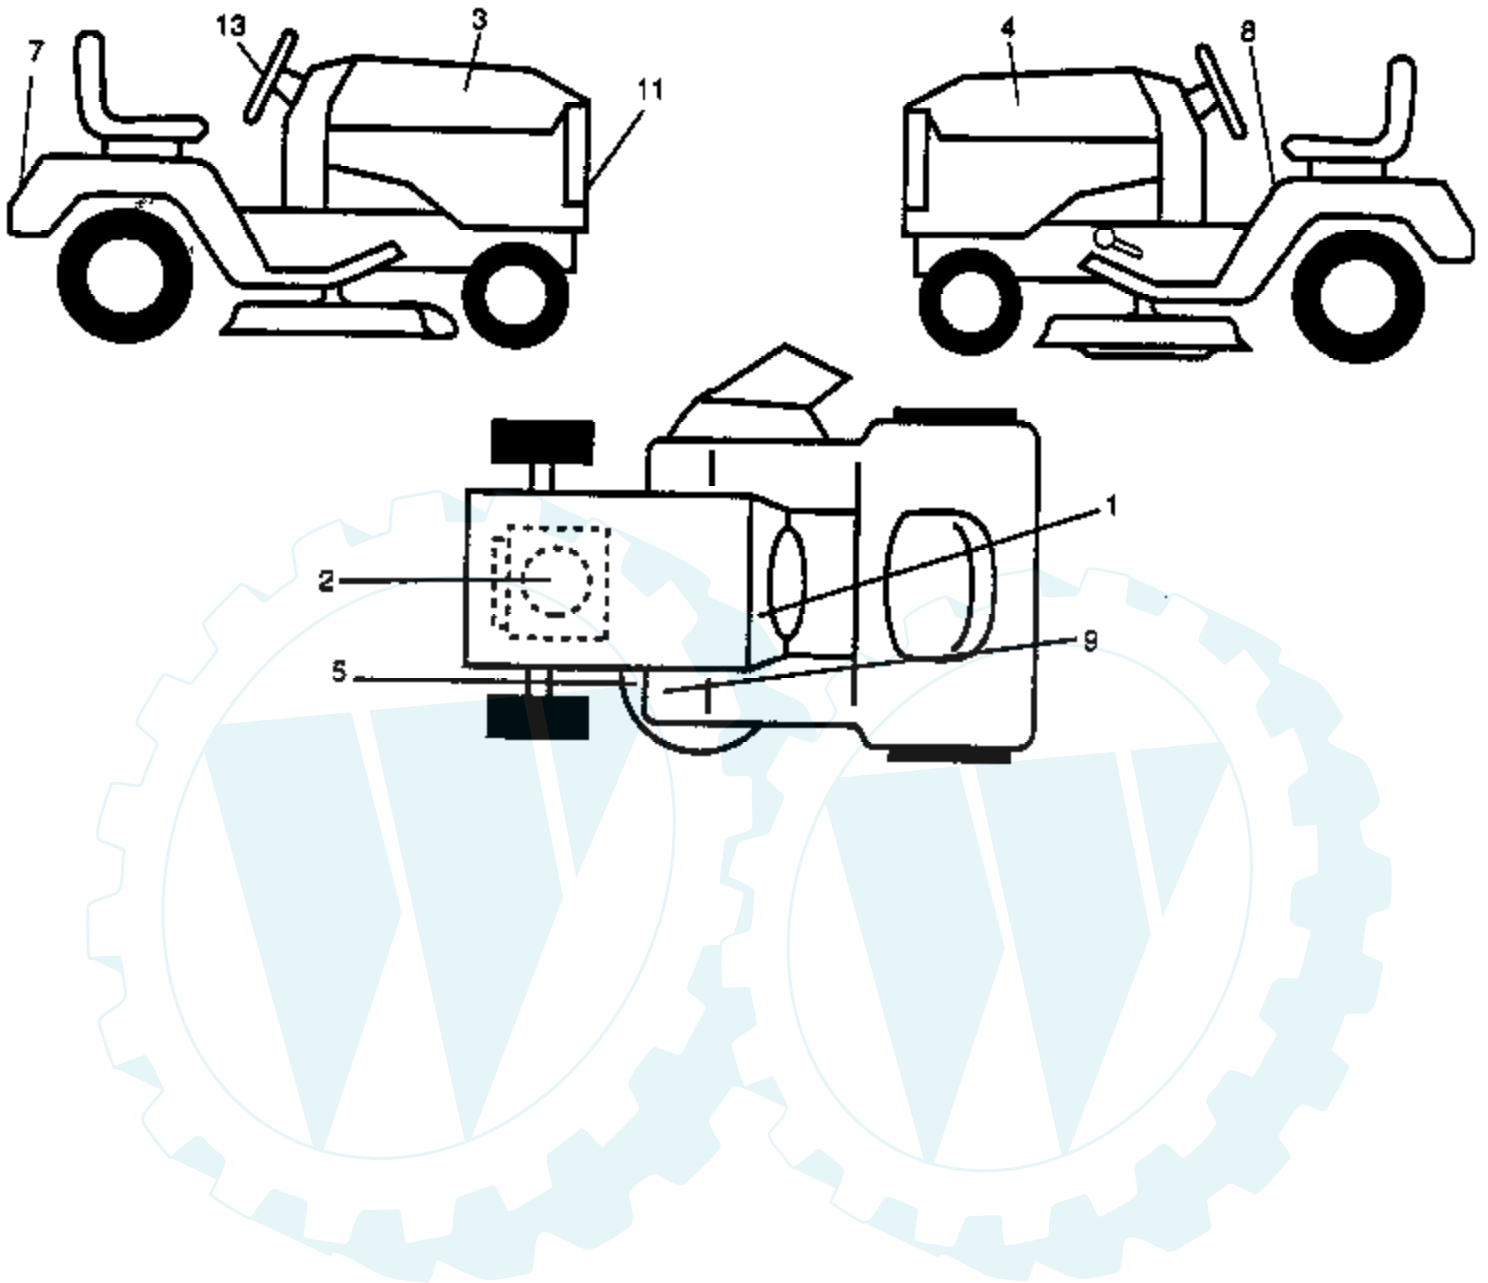

Ref #	Part Number	Qty	Description
1	532138955		Decal Instruction Dash Eng
2	532132506		Decal HP Engine
3	532133898		Decal Hood RH
4	532133899		Decal Hood LH
5	532136834		Decal V-Belt
7	532133900		Decal Fender
8	532133796		Decal Caution Fender Eng
9	532125086		Decal Clutch/brake Eng
11	532127630		Decal Grille
13	532127646		Decal Steering Wheel Cap
	532138311		Decal Lift Handle (Lift Handle) Not Shown.
	532139618		Manual Owners, English Not Shown.
	00LC02		42" Snow blade Not Shown.
	00LC06		Tire Chains Not Shown.
	00SB10		40" Snow Thrower Not Shown.
	00LC05		33 lb. Weights (pairs) Not Shown.
	00TS15		21" P.T.O. Tiller Not Shown.