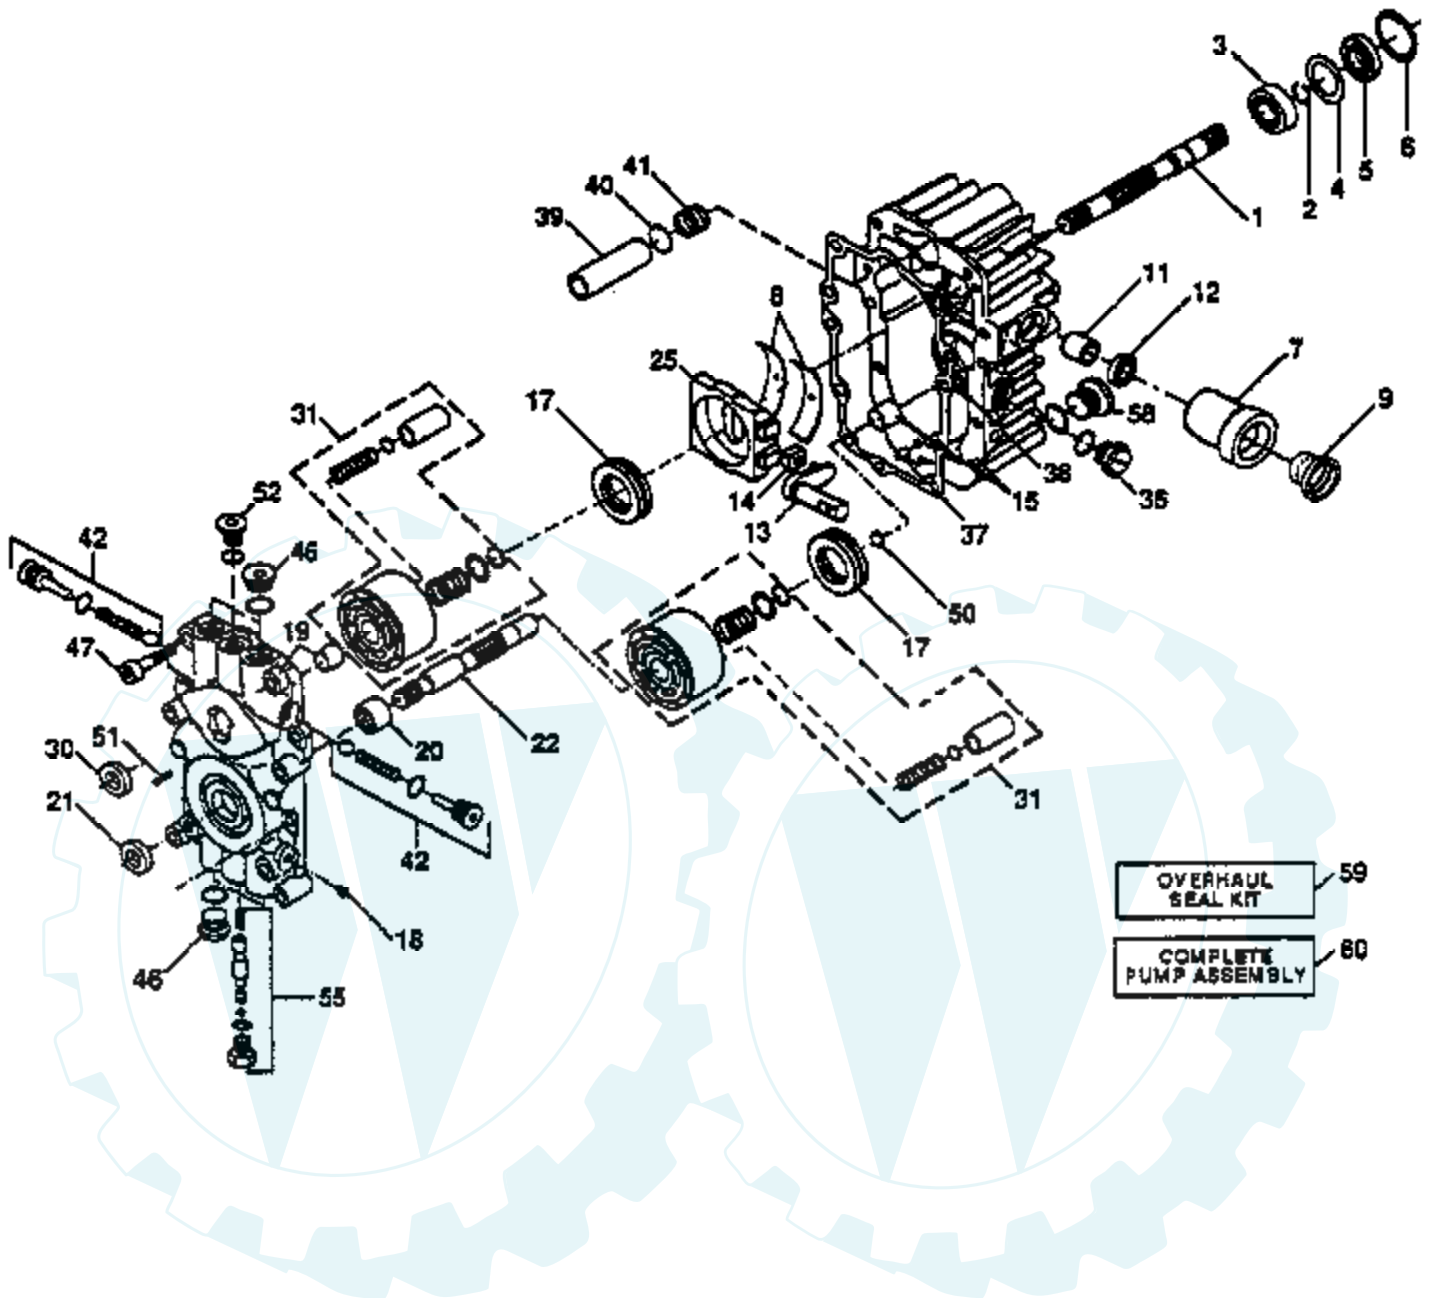

Ref #	Part Number	Qty	Description
1	532122756		Shaft, Pump
2	532122716		Ring, Retaining
3	532122745		Bearing, Ball
4	532122715		Spacer
5	532122700		Seal, Lip
6	532122699		Ring, Retaining
7	532121323		Reservoir, Oil
8	532122767		Bearing, Cradle
9	532139794		Diaphragm, Oil Reservoir
11	532122747		Bearing, Journal
12	532122717		Seal, Lip
13	532122748		Arm, Trunnion
14	532122749		Guide, Slot
15	532127146		Housing Kit, Transmission
17	532122770		Bearing, Thrust, Ball
18	532122771		Plug, Pipe
19	532127147		Center Section Kit
20	532122773		Bearing, Needle
21	532122722		Seal, Lip
22	532122750		Shaft, Motor
25	532127148		Swashplate, Variable
30	532122723		Seal, Lip
31	532127149		Block Kit, Cylinder
36	532127151		Plug, Plastic
37	532122786		Pin, Stainless, Headless
38	532122718		Gasket, Center Section
39	532122731		Filter
40	532122730		Washer, Thrust
41	532122728		Spring, Helical, Compression
42	532127152		Check Valve Kit
46	532122787		Plug, Stainless, Threaded
47	532122752		Screw, Socket Head, Cap
50	532122788		Washer, Thrust
51	532122789		Pin, Spiral
52	532122754		Plug, Stainless, Threaded
55	532127153		Bypass Valve Kit
58	532122790		Plug, Stainless, Threaded
59	532127154		Overhaul Seal Kit, BDU-10 (Inc. 2,4,5,6,12,21, 30,38; O-Rings for Check Valves & Bypass Valve)
60	532121430		Pump Assembly, Complete