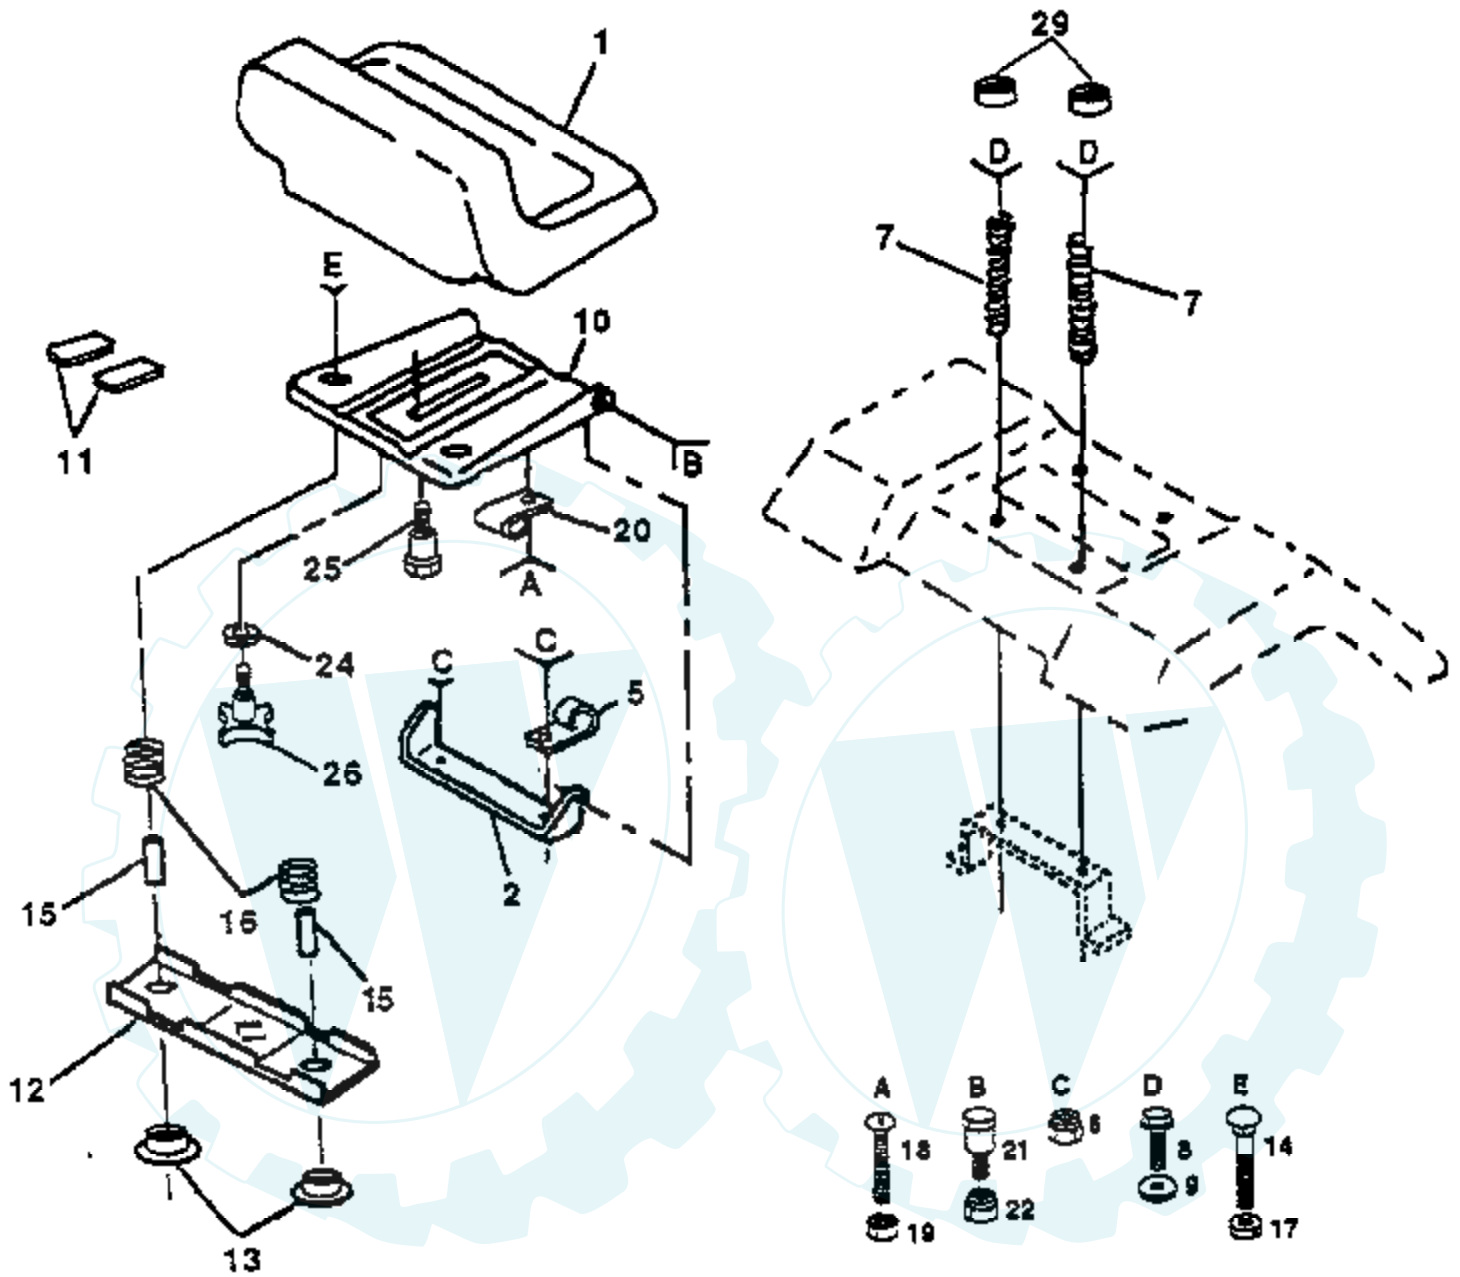

Ref #	Part Number	Qty	Description
1	532127440		Seat V-560 BLK/blk Std
2	532126656		Bracket Pivot Seat 8 720
5	532124996		Clip Line Fuel 13/32 Mtg Hole
6	873680600		Nut Crownlock 3/8-16 Unc
7	532124181		Spring Seat Cprsn 2 250 Blk Zi
8	817490508		Screw Hwsh Thdrol 5/16-18 x 1/2
9	819131614		Washer 13/32 X 1 X 14 Ga
10	532131451		Pan Seat
11	532121251		Strip Foam Gray Or Black
12	532121246		Bracket Mounting Switch
13	532121248		Bushing Snap Blk Nyl 50 Id
14	872050411		Bolt Rdhd Sht Nk 1/4-20x1-3/8
15	532121249		Spacer Split 28x 88 Yel Zinc
16	532123740		Spring Cprsn 1 310 Blk Pnt
17	532123976		Nut Lock 1/4 Lge Flg Gr 5 Zinc
18	874641008		Screw SLTD Pan Hd #10-32 X 1/2
19	873951000		Nut Keps #10-32 Unf
20	532124967		Clip Insulated 11/32 Mtg Hole
21	532105529		Bolt Shoulder 5/16-18 Unc Blkz
22	873680500		Nut Crown Lock 5/16-18
24	819171912		Washer 17/32 X 1-3/16 X 12 Ga
25	532127018		Bolt Shoulder 5/16-18 X 62
26	532120068		Knob Seat 1/2-13unc Blk
29	532124238		Cap Spring Seat