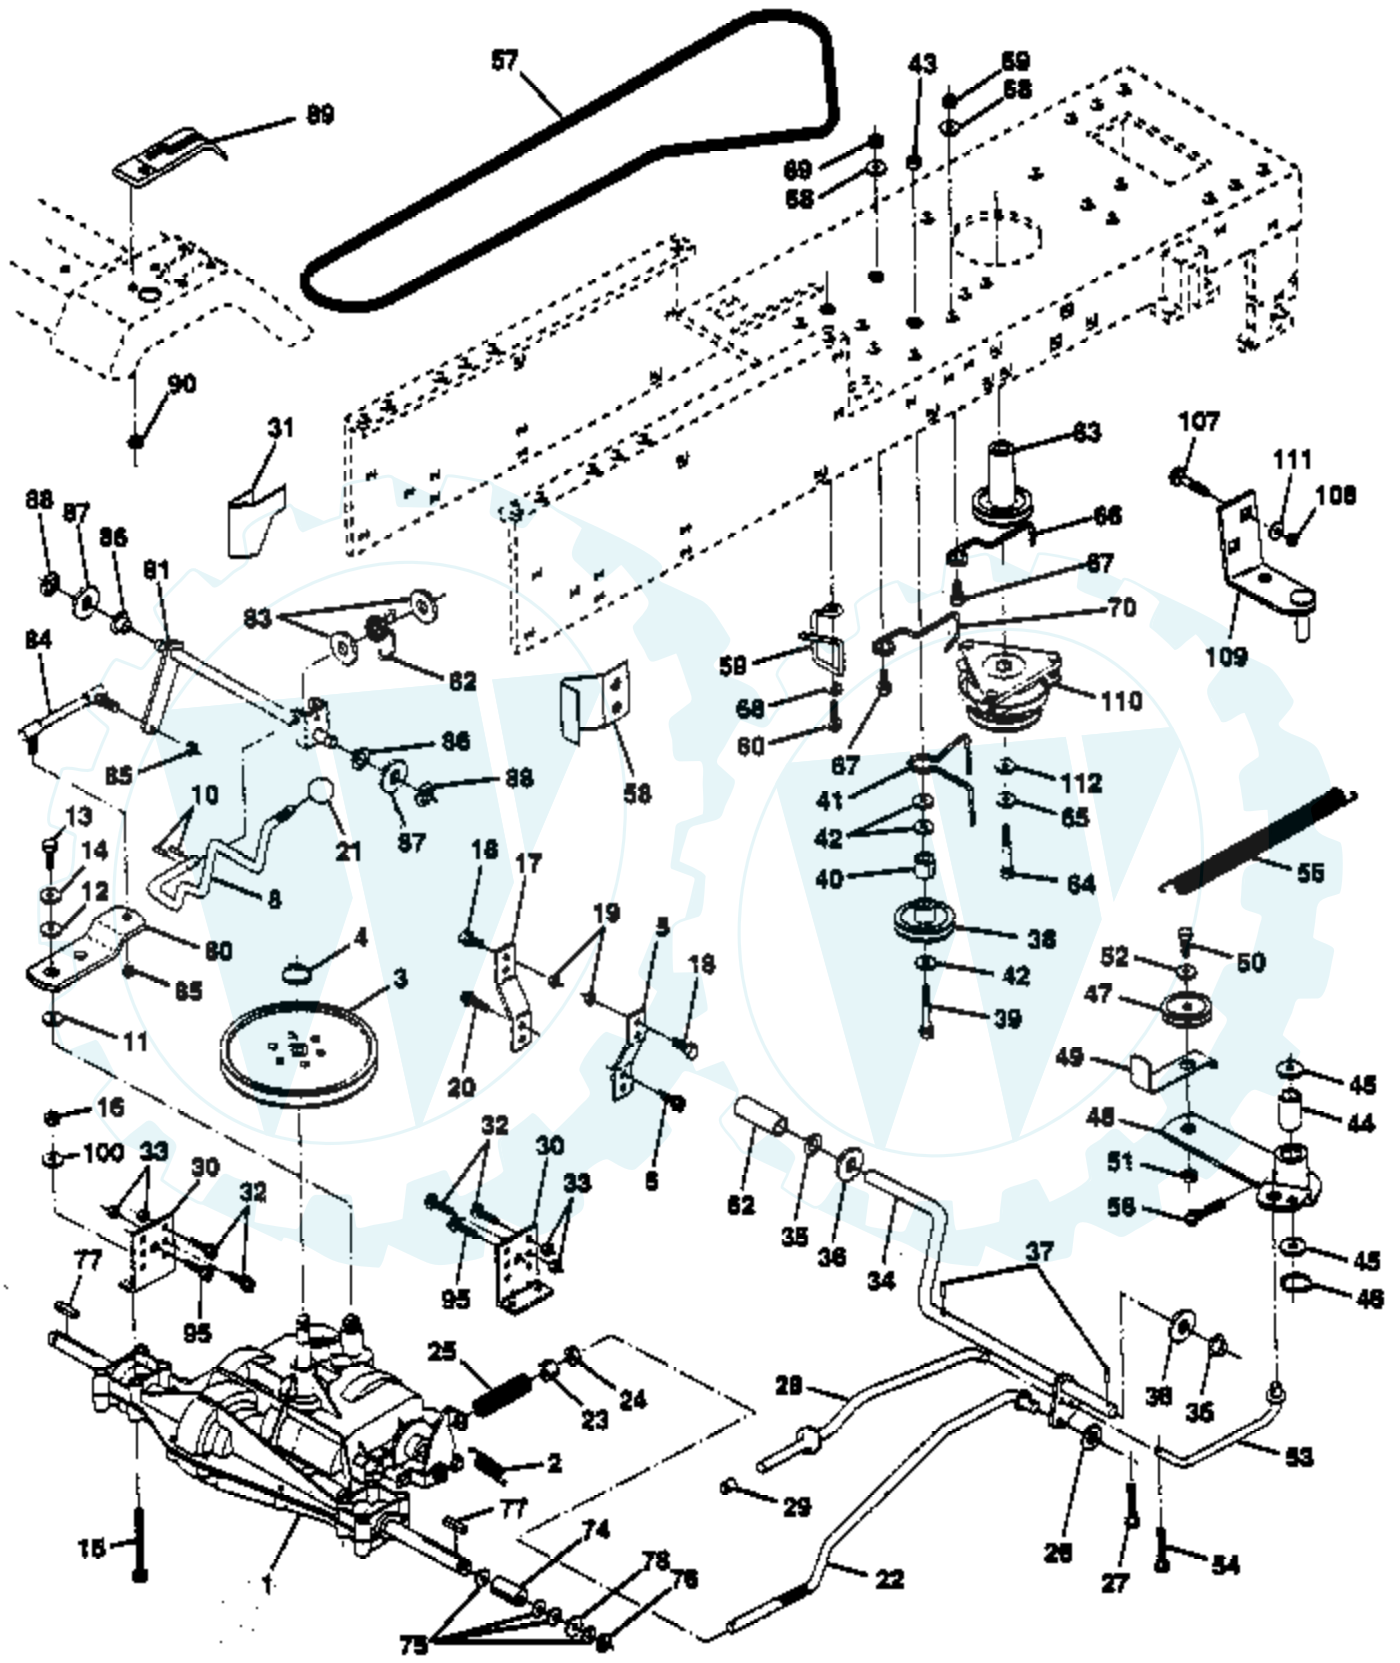

Ref #	Part Number	Qty	Description
1	532142607		Transaxle 6sp Dana LT Model # 4360-81
2	532110422		Spring Return Brake T/a Zinc
3	532123666		Pulley Transaxle 20"tires
4	812000028		Ring Retainer # 5100-62
5	532121520		Strap Torque 30 Degrees
6	817490512		Screw Thdrol 5/16-18 X 3/4 TYT
8	532141002		Rod Shifter
10	876020416		Pin Cotter 1/8 X 1 Cad
11	532105701		Washer Plate Shf 388 Sq Hole
12	819151216		Washer 15/32 X 3/4 X 16 Ga
13	871040412		Bolt Fin Hex 1/4-28unfx3/4 Gr8
14	810040400		Washer Lock Hvy Helical 1/4
15	874780544		Bolt Fin Hex 5/16-18uncx 2 3/4
16	873800500		Nut Lock H w/insert 5/16-18
17	532121520		Strap Torque LT
18	874760616		Bolt Fin Hex 3/8-16unc X 1 Gr. 5
19	873800600		Nut Lock 3/8-16 Unc
20	817490512		Screw Thdrol 5/16-18 X 3/4 TYT
21	532121274		Knob Duckhead 3/8-16unc Blk
22	532130804		Rod Brake Blk Zinc 27 326
23	873800600		Nut Lock Hex W/wsh 3/8-16unc
24	873350600		Nut Hex Jam 3/8-16 Unc
25	532106888		Spring Rod Brake 2 00 Zinc
26	819131316		Washer 13/32 X 13/16 X 16 Ga
27	876020412		Pin Cotter 1/8 X 3/4 Cad
28	532133261		Rod Brake Parking 14 500
29	532071673		Cap Brake Parking Black
30	532130807		Bracket Mtg Transaxle
31	532127275		Keeper Belt LH LT 14 Ga
32	874760512		Bolt Hex Hd 5/16-18unc X 3/4
33	873800500		Nut Lock 5/16-18
34	532122424		Shaft Asm Pedal Foot 1 930
35	532120183		Bearing Nylon Blk 629 Id
36	819211616		Washer 21/32 X 1 X 16 Ga
37	532124963		Pin Roll 3/16 X 1"
38	532123674		Pulley Idler Flat
39	874760644		Bolt Fin Hex 3/8-16unc X 2-3/4
40	532124965		Spacer Split 395 X 59 Bzp
41	532109070		Keeper Belt Retainer
42	819131312		Washer 13/32 X 13/16 X 12 Ga
43	873800600		Nut Lock 3/8-16 Unc
44	532105706		Bearing Nyl 503 X 628 X 1 25
45	532110812		Washer Hardened
46	812000039		Ring Klip #t5304-50
47	532127783		Pulley Idler V Groove Plastic
48	532123789		Bellcrank Asm Clutch
49	532123205		Retainer Belt Style Spring
50	874760624		Bolt Hex Hd 3/8-16unc X 1-1/2
51	873680600		Nut Crownlock 3/8-16 Unc
52	819131316		Washer 13/32 X 13/16 X 16 Ga
53	532105710		Link Clutch 7 66
54	876020412		Pin Cotter 1/8 X 3/4 Cad
55	532105709		Spring Return Clutch 6 75
56	876020412		Pin Cotter 1/8 X 3/4 Cad
57	532130801		V-Belt Ground Drive 95 25 42"
58	532127274		Keeper Belt RH LT Pnt/zinc 16g
59	532140312		Keeper Belt Chassis Span Ctr
60	817490612		Screw Thdrol 3/8-16x3/4 Ty-tt