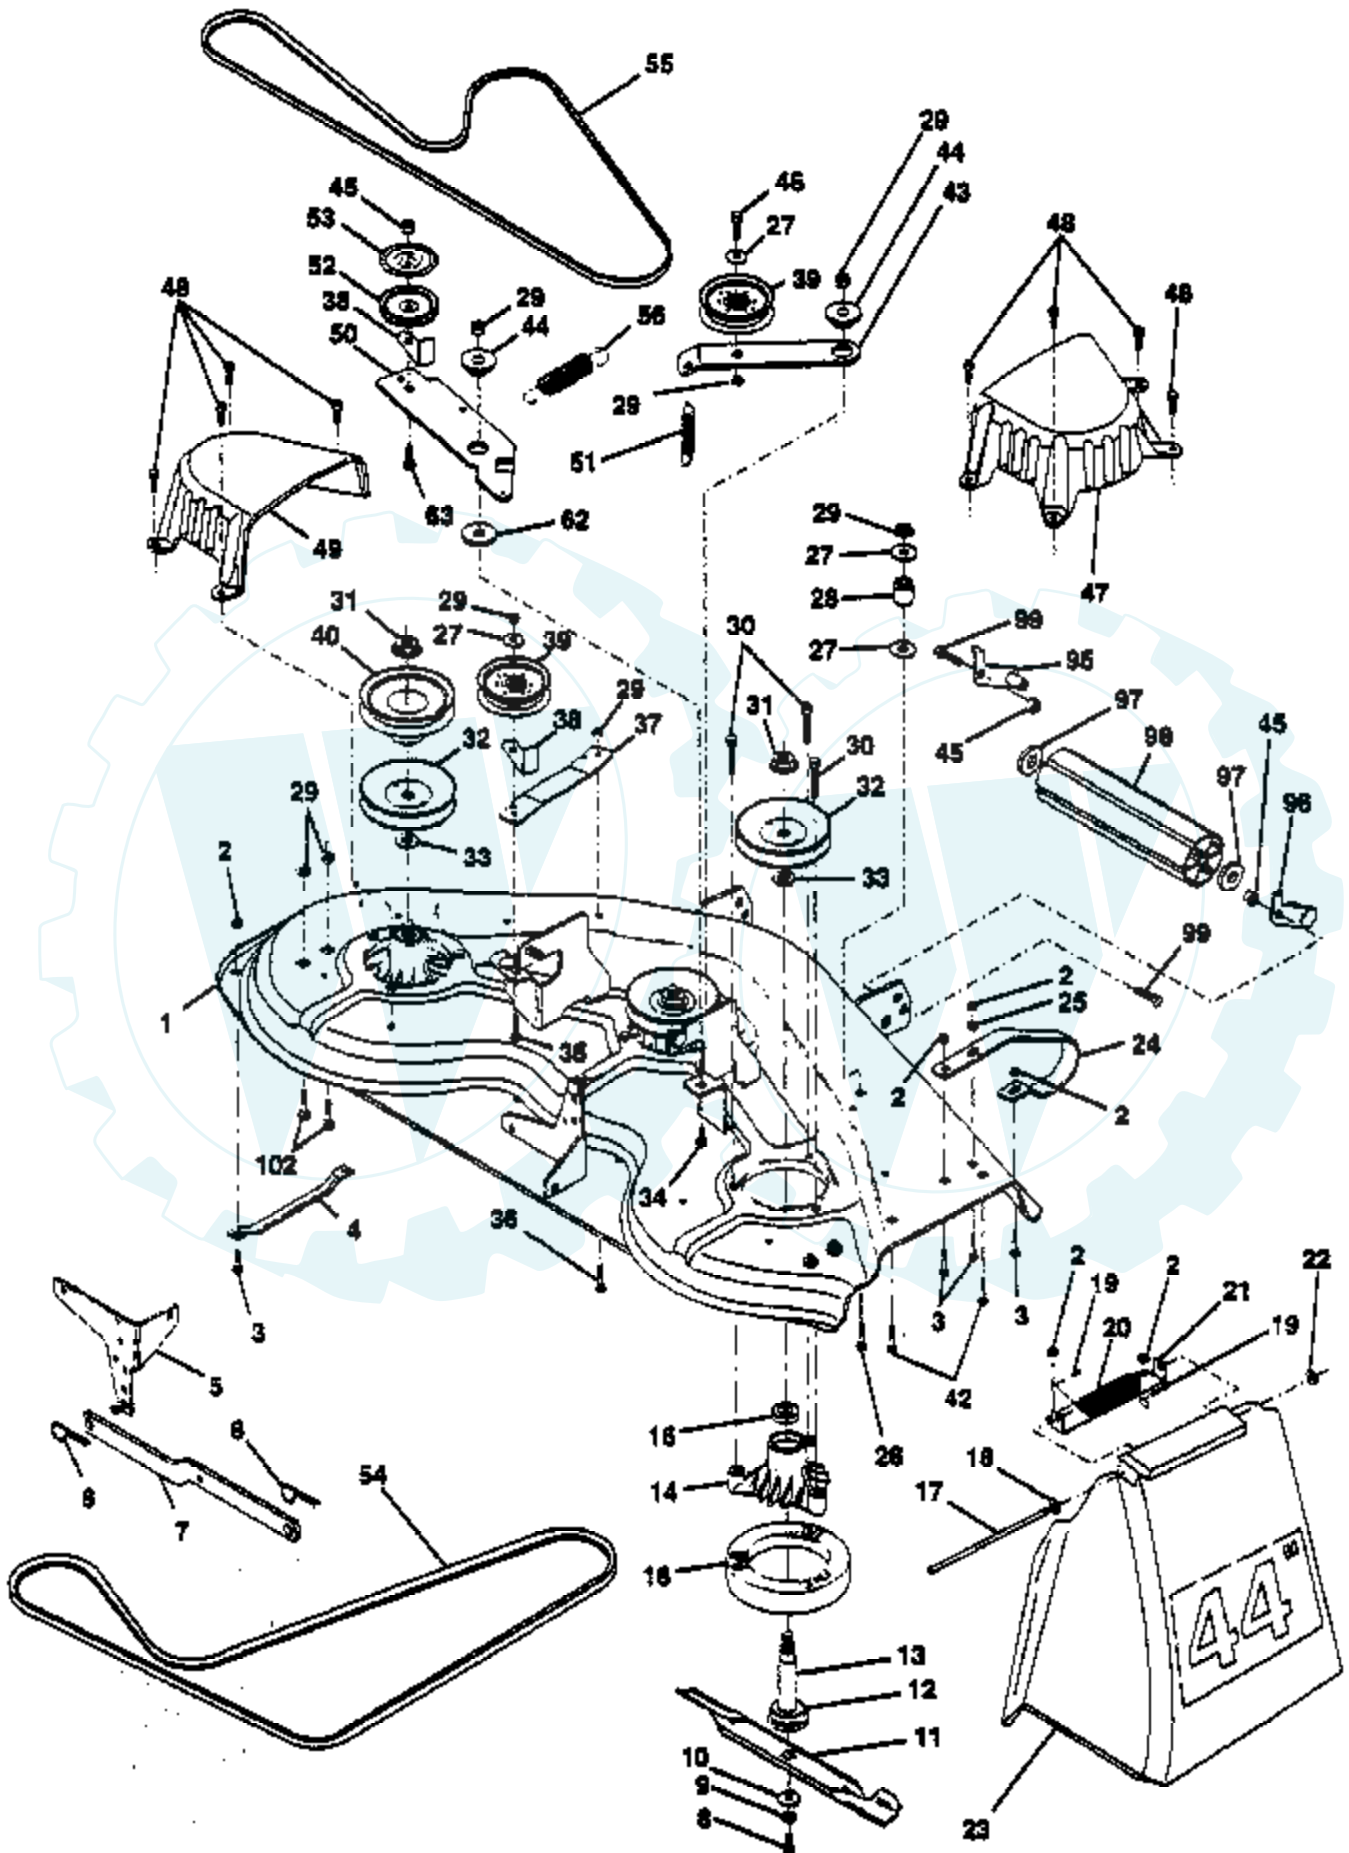

Ref #	Part Number	Qty	Description
1	532140579		Deck Asm., Mower 44" Vented
2	873800500		Locknut, Hex W/Ins 5/16-18 Unc
3	872110506		Bolt, Carriage 5/16-18 x 3/4
4	532125074		Runner, Mower LH
5	532138457		Bracket Asm., Sway Bar
6	532124670		Retainer, Spring
7	532130832		Arm Suspension, Rear
8	532850857		Bolt 3/8-24 x 1.25 Gr. 8 Patched
9	810030600		Washer, Lock Hvy 3/8 Unplated
10	532140296		Washer, Hard Blade Mower Vented
11	532130652		Blade (3 Required)
12	532129895		Bearing, Ball #6204 (Mandrel)
13	532137553		Shaft Asm., W/Lower Brg (Includes Key No. 12)
14	532137152		Housing, Mandrel 44" Vent
15	532110485		Bearing, Ball Mandrel
16	532140329		Stripper, Mower Vented
17	532106735		Rod, Hinge
18	819111016		Washer 11/32 x 5/8 x 16 Ga.
19	532105304		Cap, Sleeve
20	532123713		Spring, Torsion Deflector
21	532137607		Bracket, Deflector
22	532110452		Nut, Push
23	532109785		Shield, Deflector Mower
24	532136321		Runner, RH
25	819111216		Washer 11/32 x 3/4 x 16 Ga.
26	872110614		Bolt, Carriage 3/8-16 x 1-3/4 Gr. 5
27	819131316		Washer 13/32 x 13/16 x 16 Ga.
28	532132823		Spacer, Spring Stop Idler
29	873800600		Nut, Lock Hex W/Wsh 3/8-16 Unc
30	532138776		Screw Thdrol. Hex Hd Zinc Mower
31	532137266		Nut, Fig Top Lock Cntr 9/16
32	532129861		Pulley, Mandrel
33	532129963		Washer, Spacer Mower Vented
34	872140610		Bolt, Carriage 3/8-16 x 1-1/4
35	872110616		Bolt, Carriage 3/8-16 x 2
36	872110608		Bolt, Carriage 3/8-16 x 1 Gr. 5
37	532137166		Stiffener, Arm Idler
38	532137554		Keeper, Belt Idler
39	532131494		Pulley, Idler Flat
40	532136572		Pulley, Driven
42	872140506		Bolt, Carriage 5/16-18 Unc x 3/4
43	532136460		Arm, Idler Secondary
44	532122052		Spacer, Retainer
45	873680600		Nut, Crownlock 3/8-16 Unc
46	874760628		Bolt, Fin Hex 3/8-16 Unc x 1-3/4
47	532137200		Cover, Mandrel RH
48	532137729		Screw, Thd Roll 1/4-20 x 5/8
49	532136574		Cover, Mandrel LH
50	532137272		Arm, Idler Primary
51	532137273		Spring, Secondary
52	532139245		Pulley, Idler V Groove
53	532137789		Shield, Idler
54	532131264		V-Belt, Mower Primary
55	532131290		V-Belt, Mower Secondary
56	532138687		Spring, Primary
62	532133943		Washer Hardened
63	872110612		Bolt Carriage 3/8-16 x 1-1/2
64	819121414		Washer 3/8 x 3/4 x 14Ga