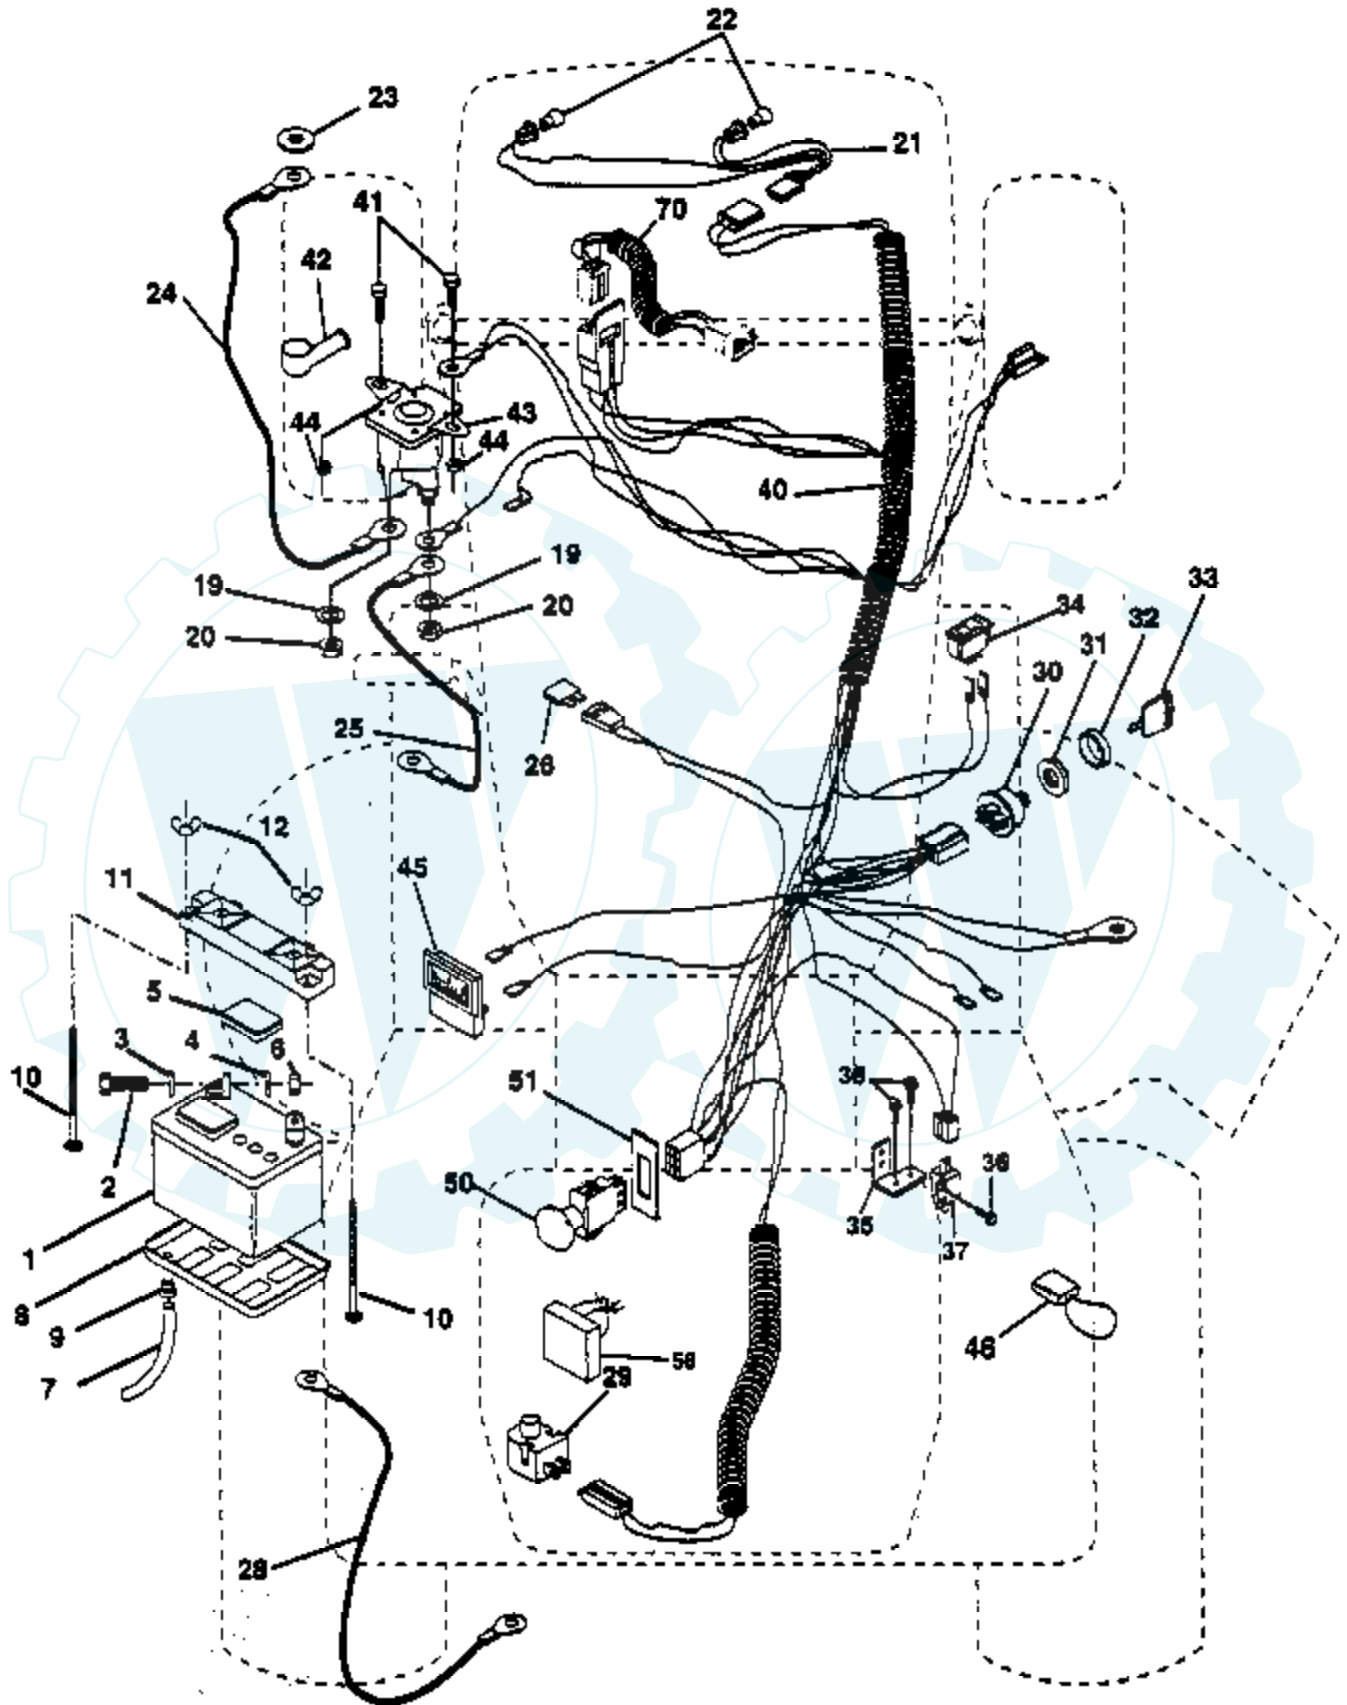

Ref #	Part Number	Qty	Description
1	532121537		Battery
2	874760412		Bolt, Hex Head 1/4-20 x 3/4
3	819091016		Washer 9/32 x 5/8 x 16 Gauge
4	810040400		Washer, Lock 1/4
5	532121264		Caps, Battery
6	873220400		Nut, Hex 1/4-20
7	532007697		Tube, Tray, Battery
8	532124886		Tray, Battery
9	532109596		Clamp, Hose
10	872240460		Bolt, Carriage 1/4-20 x 7-1/2
11	532102476		Guard, Terminal
12	532123198		Nut, Wing 1/4-20
19	810090400		Washer, Lock 1/4
20	873350400		Nut, Hex, Jam 1/4-20
21	532136850		Harness, Socket, Light (Includes Key #11)
22	532004152		Bulb, Light
23	811150400		Washer, Lock, Internal Tooth 1/4
24	532124770		Cable, Battery (2)
25	532124780		Cable Starter 6 Ga. 11" Red
26	532108824		Fuse
28	532124773		Cable, Battery
29	532121305		Switch, Plunger
30	532140399		Switch, Ignition
31	532140400		Nut, Ignition
32	532141226		Bezel, Ignition
33	532140401		Key, Molded
34	532110712		Switch, Light
35	532108236		Bracket Switch Interlock
36	817021008		Screw, Hex Tap #10-24 UNC
37	532104445		Switch, Clutch, Interlock
40	532140420		Harness, Ignition
41	871110408		Bolt, Hex 1/4-20 x 1/2 Grade 5
42	532131563		Cover, Terminal
43	532138406		Solenoid
44	873640400		Nut, Hex, Keys 1/4-20
45	532122822		Ammeter Rectangular
46	532141940		Protection Wire Loop
50	532140404		Switch, P.T.O.
51	532140405		Ring, Retainer PTO
70	532140427		Harness Eng. Koh. Tw 18 AR