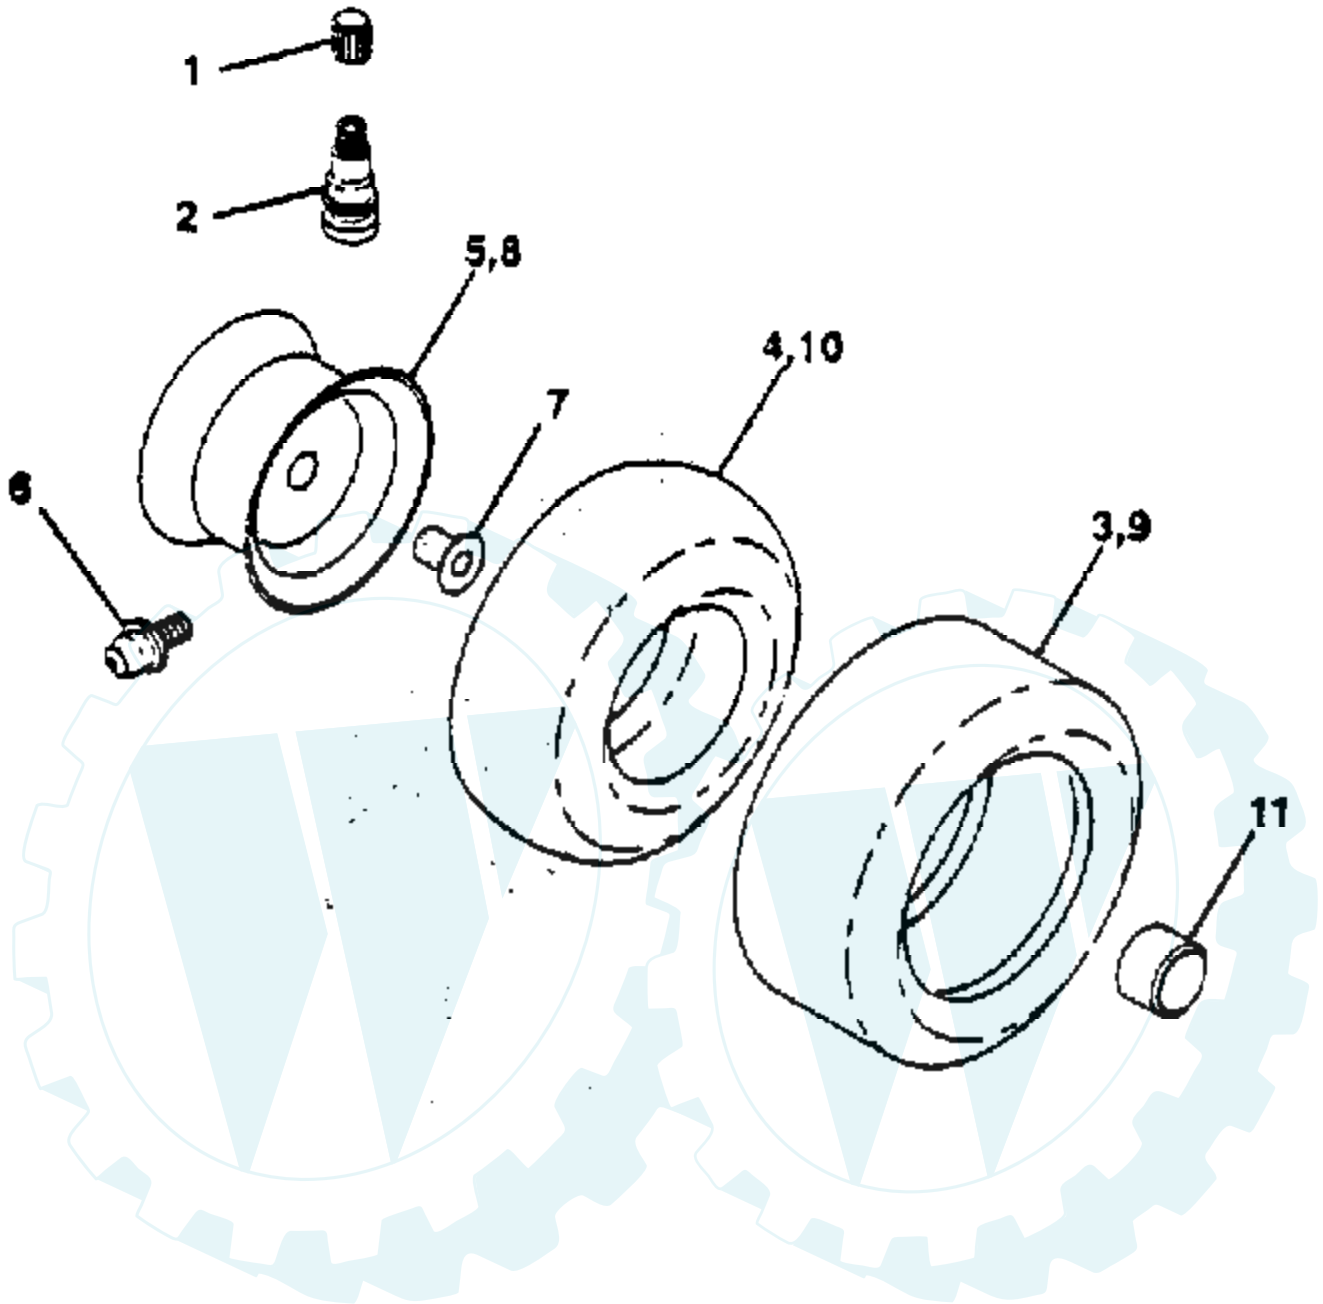

Ref #	Part Number	Qty	Description
1	532121472		Wheel Steering Auto Blk
2	532142033		Axle Asm Fr LT W/gzks 38/42
3	532135227		Spindle Asm LH
4	532135228		Spindle Asm RH
5	532124931		Bearing Race Thrust Harden
6	532121748		Washer 25/32 X 1-5/8 X 16 Ga
7	819272016		Washer 27/32 X 1-1/4 X 16 Ga
8	812000029		Ring Klip #t5304-75
9	532124937		Bearing Col Strg Blk
10	532130468		Link Drag Sol Ball Jt 20 064
11	810040600		Washer Lock Hvy Hlcl Spr 3/8
12	873610600		Nut Fin Hex 3/8-24 Unf
13	532110438		Spacer Bearing Axle Front
14	874011056		Bolt Hex 5/8-11 Unc X 3-1/2
15	873901000		Nut Lock Flange 5/8-11 Unc
16	532132624		Pin Axle 5/8 X 1 55/1 54 Lg
17	532128762		Shaft Asm Strg 20 31 x 3/4 YP YT
18	532057079		Washer Thrust 515x 750x 033
19	532124035		Support Shaft
20	532126684		Washer Shim 1/4 X 5/8 X 062
21	810040400		Washer Lock Hvy Helical 1/4
22	871070410		Screw Hex Socket 1/4-20 X 5/8
23	532127501		Shaft Asm Pittman
24	532109816		Nyliner Snap In
25	532124036		Bracket Steering
26	812000029		Ring Klip #t5304-75
27	532136874		Gear Sector
28	532124931		Bearing Race Thrust Harden
29	817490612		Screw Thdrol 3/8-16x3/4 Ty-tt
30	810040600		Washer Lock Hvy Hlcl Spr 3/8
31	873610600		Nut Fin Hex 3/8-24 Unf
32	532130467		Rod Tie Wire Form 19 75 Elec
33	819111216		Washer 11/32 x 3/4 x 16 Ga.
34	810040500		Washer, Lock Hvy Hlcl Spr 5/16
35	873810500		Locknut 5/16-24 Unf
36	532124720		Bushing Strg Blk 742/747 Id
37	817431008		Screw Slftp #10-16 X 1/2 Ty-b
38	532126805		Insert Cap Strg Wh Aut Gen Blk
39	532100712		Washer 53 X 2 25 X 160 Zinc
40	873940800		Nut Hex Jam Toplock 1/2-20 Unf
41	532100711		Adapter Wheel Strg 758/ 753id
43	532121749		Washer 25/32 X 1 1/4 X 16 Ga
44	532121748		Washer 25/32 X 1-5/8 X 16 Ga
45	812000029		Ring Klip #t5304-75
46	532121232		Cap Spindle Fr Top Blk
47	532124836		Fitting Grease