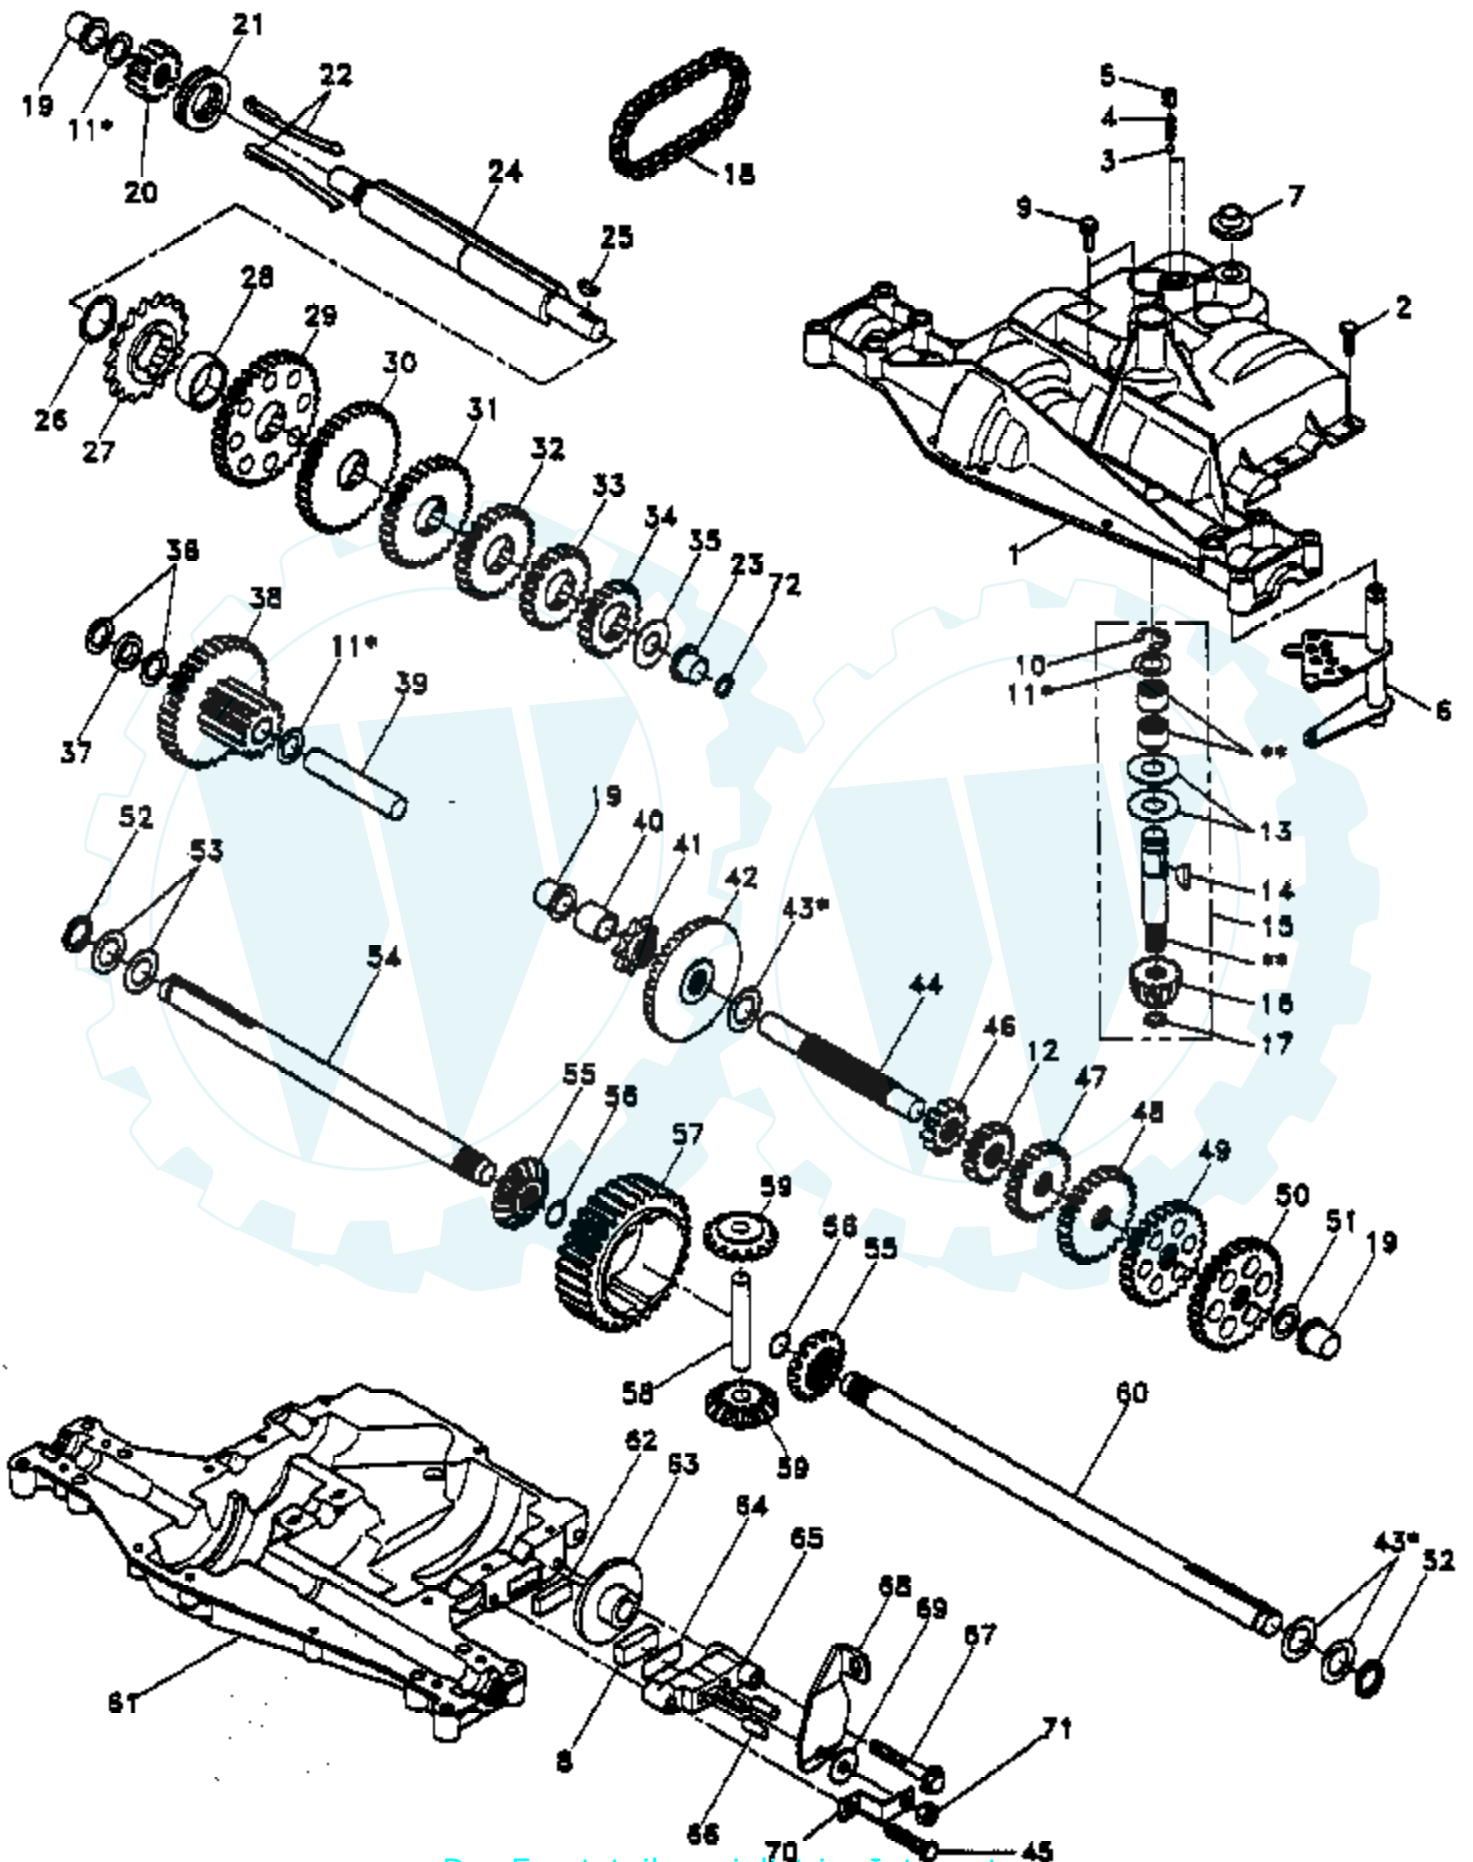

Ref #	Part Number	Qty	Description
75	532104755		Fastener "J"
76	817490512		Screw Thdrol. 5/16-18 x 3/4
77	819131210		Washer 13/32 x 3/4 x 10 Ga.
78	532132644		Bracket Grille Galv
79	817190412		Screw Hex Wsh 1/4-20 Unc x 3/4
80	819091016		Washer 9/32 x 5/8 x 16 Ga.
86	532121236		Spacer Split 59/ x 1.25 Blk/zin
88	874760532		Bolt Fin Hex 5/16 - 18 x 2
89	873800500		Nut Lock Hx w/Ins. 5/16 - 18
91	874780616		Bolt Hex 3/8 - 16 x 3/4
92	873800600		Nut Lock 3/8
94	874780616		Bolt Fin Hex 3/8 - 16 Unc x 1
95	819131312		Washer 13/32 x 13/16 x 12 Ga
96	873800600		Nut Lock 3/8 - 16 Unc
100	532124996		Clip Line Fuel 13/32 Mtg Hole
101	532126471		Clip Insulator
103	532139886		Bracket Asm Pivot Lh
104	532139887		Bracket Asm Pivot Rh
105	872140608		Bolt Carriage
106	532140675		Strap Asm. Fender
110	532110436		Bushing Snap Split
111	532142992		Stop Over Center
112	872240608		Bolt Carriage 3/8-16 x 1
113	819131612		Washer 13/32 x 1 x 12 Ga.

Ref #	Part Number	Qty	Description
56	532105941		Ring, Retaining
57	532110071		Gear, Spur, 32 Teeth
58	532120952		Shaft, Cross
59	532106592		Gear, Miter, 15 Teeth
60	532123908		Axle, R.H.
61	532142680		Housing, Lower
62	532120961		Puck, Friction
63	532007294		Disc, Brake
64	532108989		Spacer
65	532120953		Jaw, Brake
66	532120954		Pin, Dowel
67	532134799		Screw, Self-Tapping, Large 5/16-18 x 2.25
68	532138244		Lever, Actuating
69	532108996		Washer, Plain .321 x 1.00 x .055
70	532120956		Bracket, Anti-Rotation
71	873810500		Locknut 5/16-24
72	532143045		Seal, Oil
73	532120416		Grease