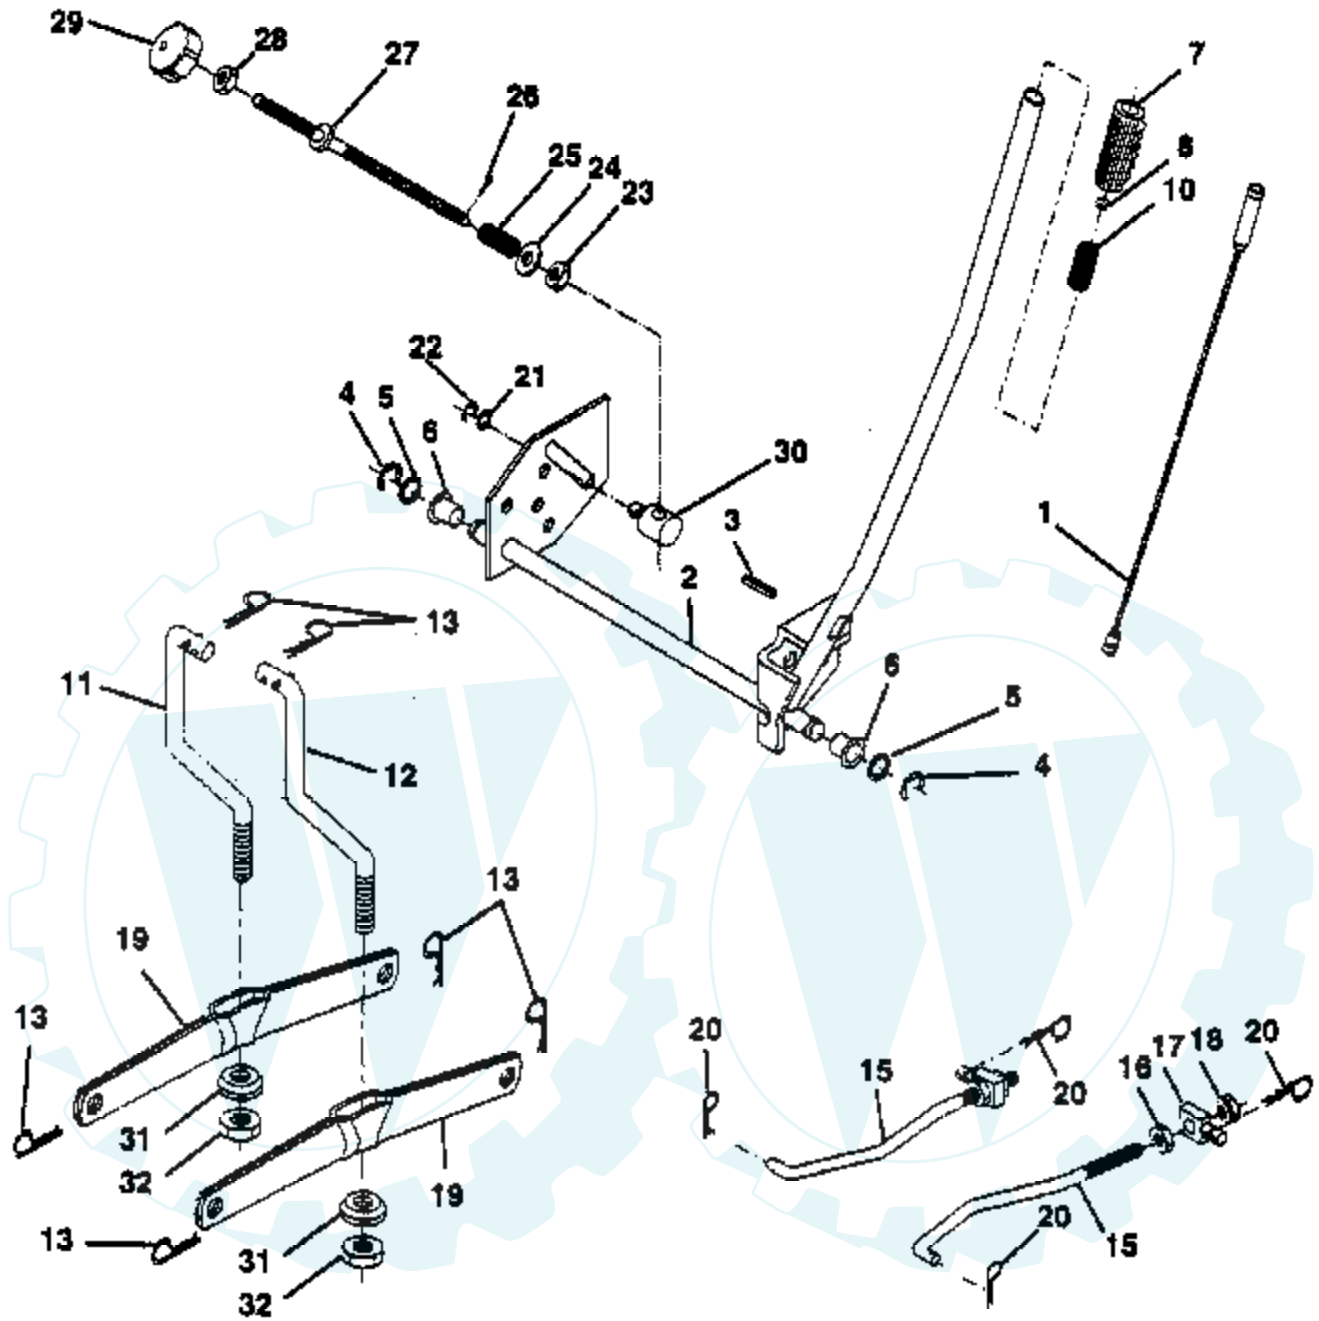

Ref #	Part Number	Qty	Description
1	532137214		Control RH Blk Flg 37 88
2	817720410		Screw Hex Thd Cut 1/4-20x5/8 T
4	532137978		Muffler LT B&S
5	532136215		Tube Manifold LH
6	532136216		Tube Manifold RH
8	532122439		Bracket Muffler Mounting
9	817190408		Screw Hex Wsh Thd Cut 1/4-20
10	532143600		Shield Heat LT
11	810040500		Washer Lock Hvy Hlcl 1/4 (Order from Engine Manufacturer)
12	874570512		Bolt, Fin Hex 1/4-20 x 3/4 (Order from Engine Manufacturer)
14	813280336		Nipple Pipe 3/8 Npt X 4-1/2"
15	813200300		Elbow Std 90 Degree 3/8-18 Npt
16	811050600		Washer Lock Ext Tooth 3/8
17	817490624		Screw Thdrol 3/8-16 x 1-1/2
18	532133747		Shield Heat Mech
19	532105839		Receptacle 1/4 Turn
20	532105838		Retainer 1/4 Turn
22	532123650		Stud 1/4 Turn
23	532128953		Shield Heat Browning LT/YT
24	817021008		Screw Tap Hex #10-24unc X 1/2
27	532002751		Clip, Fuel Line
29	532137180		Kit Spark Arrestor (Flat Scrn)
31	532141069		Tank Fuel 3 50 Rear
32	532140527		Cap Asm Fuel W/sym Vented
33	532123487		Clamp Hose Blk
34	532106082		Pad, Spacer
35	817490512		Screw Thdrol 5/16-18 x 3/4
36	819131614		Washer 13/32 x 1-1/4 x 14 Ga.
37	532008543		Line Fuel 54"
39	532109227		Pad, Idler
40	532124952		Bushing
41	532139277		Stem Tank Fuel
42	532132782		Choke Control
43	873610600		Nut, Fin Hex 3/8-24 Unf

Ref #	Part Number	Qty	Description
67	873930600		Nut Centerlock 3/8-16
95	532132274		Bracket Asm. Noseroller LH
96	532132273		Bracket Asm. Noseroller RH
97	819171416		Washer 17/32 x 7/8 x 16 Ga.
98	532132264		Roller, Nose
99	874760616		Bolt Hex 3/8-16 x 1
102	872110606		Bolt Carriage 3/8-16 x 3/4
	532143651		Mandrel Asm. Service Not Shown.
	532144075		Mower Service Not Shown.