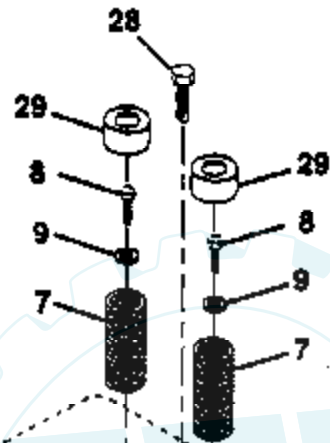

Ref #	Part Number	Qty	Description
1	532127440		Seat V-560 Blk/blk Std
2	532140551		Bracket Pivot Seat 8 720
5	532140407		Clip Push-in .375 x .250
6	873680600		Nut Crownlock 3/8-16 Unc
7	532124181		Spring Seat Cprsn 2 250 Blk Zi
8	817490508		Screw Hwsh Thdrol 5/16-18 x 1/2
9	819131614		Washer 13/32 X 1 X 14 Ga
10	532140552		Pan Seat
12	532121246		Bracket Mounting Switch
13	532121248		Bushing Snap Blk Nyl 50 Id
14	872050411		Bolt Rdhd Sht Nk 1/4-20x1-3/8
15	532121249		Spacer Split 28x 88 Yel Zinc
16	532123740		Spring Cprsn 1 310 Blk Pnt
17	532123976		Nut Lock 1/4 Lge Flg Gr 5 Zinc
21	532139888		Bolt Shoulder 5/16-18 Unc Blkz
22	873680500		Nut Crown Lock 5/16-18
24	819171912		Washer 17/32 X 1-3/16 X 12 Ga
25	532127018		Bolt Shoulder 5/16-18 X 62
26	532120068		Knob Seat 1/2-13unc Blk
28	817490608		Screw Thdrol 3/8 - 16 x 1/2 Ty-TT
29	532124238		Cap Spring Seat