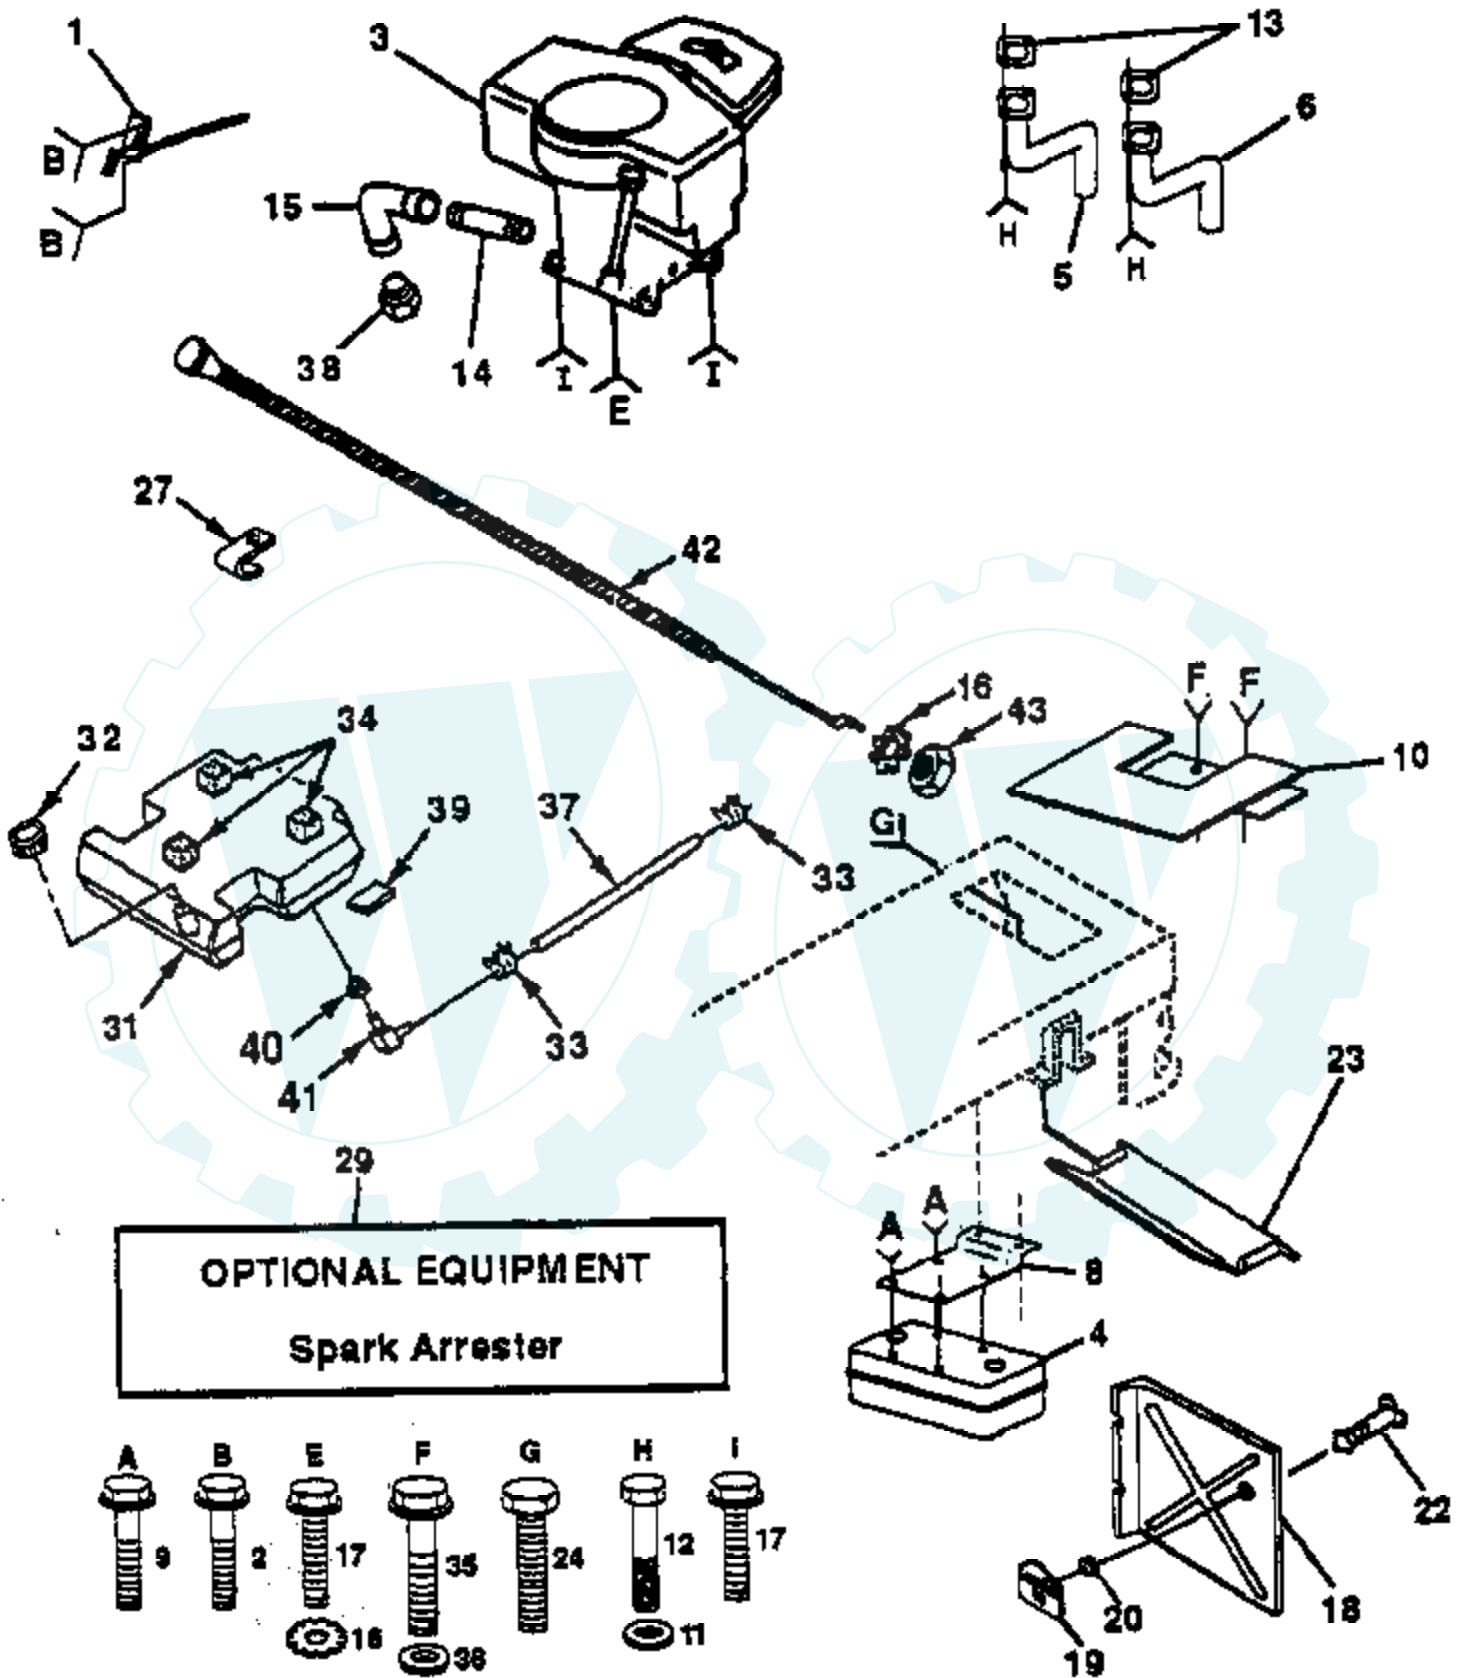

Ref #	Part Number	Qty	Description
1	532137214		Control RH Blk Flg 37 88
2	817720410		Screw Hex Thd Cut 1/4-20x5/8 T
4	532137978		Muffler LT B&S
5	532136215		Tube Manifold LH
6	532136216		Tube Manifold RH
8	532122439		Bracket Muffler Mounting
9	817190408		Screw Hex Wsh Thd Cut 1/4-20
10	532143600		Shield Heat LT
11	810040500		Washer Lock Hvy Hlcl 1/4 (Order from Engine Manufacturer)
12	874570512		Bolt, Fin Hex 1/4-20 x 3/4 (Order from Engine Manufacturer)
14	813280336		Nipple Pipe 3/8 Npt X 4-1/2"
15	813200300		Elbow Std 90 Degree 3/8-18 Npt
16	811050600		Washer Lock Ext Tooth 3/8
17	817490624		Screw Thdrol 3/8-16 x 1-1/2
18	532133747		Shield Heat Mech
19	532105839		Receptacle 1/4 Turn
20	532105838		Retainer 1/4 Turn
22	532123650		Stud 1/4 Turn
23	532128953		Shield Heat Browning LT/YT
24	817021008		Screw Tap Hex #10-24unc X 1/2
27	532002751		Clip, Fuel Line
29	532137180		Kit Spark Arrestor (Flat Scrn)
31	532141069		Tank Fuel 3 50 Rear
32	532140527		Cap Asm Fuel W/sym Vented
33	532123487		Clamp Hose Blk
34	532106082		Pad, Spacer
35	817490512		Screw Thdrol 5/16-18 x 3/4
36	819131614		Washer 13/32 x 1-1/4 x 14 Ga.
37	532008543		Line Fuel 54"
39	532109227		Pad, Idler
40	532124952		Bushing
41	532139277		Stem Tank Fuel
42	532132782		Choke Control
43	873610600		Nut, Fin Hex 3/8-24 Unf