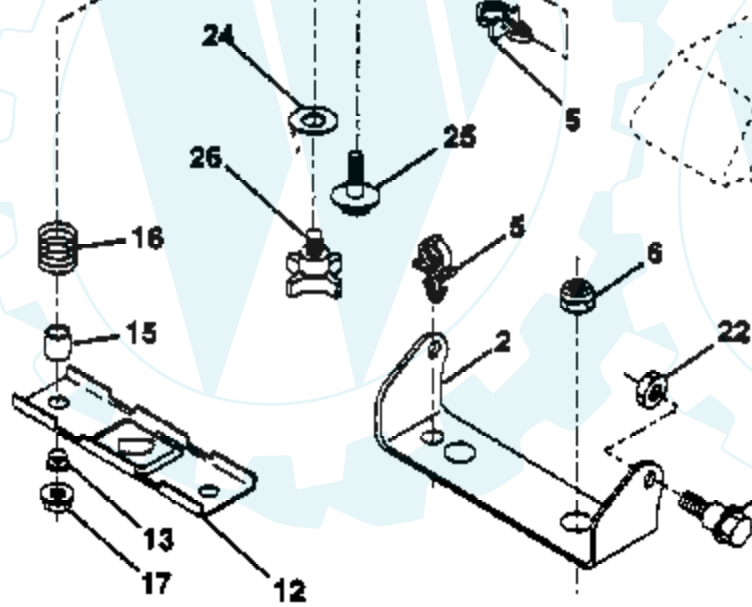

Ref #	Part Number	Qty	Description
1	532127440		Seat V-560 Blk/blk Std
2	532140551		Bracket Pivot Seat 8 720
5	532140407		Clip Push-in .375 x .250
6	873680600		Nut Crownlock 3/8-16 Unc
7	532124181		Spring Seat Cprsn 2 250 Blk Zi
8	817490508		Screw Hwsh Thdrol 5/16-18 x 1/2
9	819131614		Washer 13/32 X 1 X 14 Ga
10	532140552		Pan Seat
12	532121246		Bracket Mounting Switch
13	532121248		Bushing Snap Blk Nyl 50 Id
14	872050411		Bolt Rdhd Sht Nk 1/4-20x1-3/8
15	532121249		Spacer Split 28x 88 Yel Zinc
16	532123740		Spring Cprsn 1 310 Blk Pnt
17	532123976		Nut Lock 1/4 Lge Flg Gr 5 Zinc
21	532139888		Bolt Shoulder 5/16-18 Unc Blkz
22	873680500		Nut Crown Lock 5/16-18
24	819171912		Washer 17/32 X 1-3/16 X 12 Ga
25	532127018		Bolt Shoulder 5/16-18 X 62
26	532120068		Knob Seat 1/2-13unc Blk
28	817490608		Screw Thdrol 3/8 - 16 x 1/2 Ty-TT
29	532124238		Cap Spring Seat