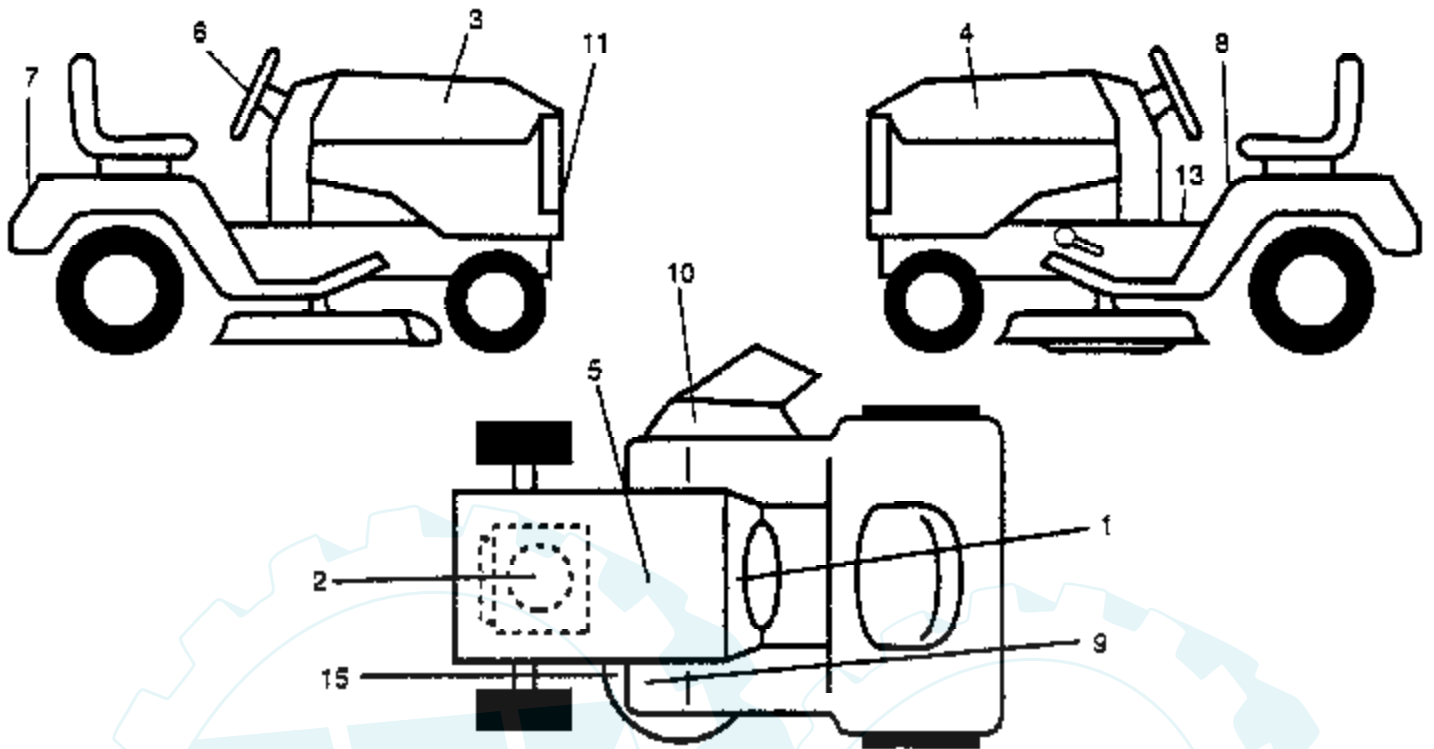

Ref #	Part Number	Qty	Description
56	532105941		Ring, Retaining
57	532110071		Gear, Spur, 32 Teeth
58	532120952		Shaft, Cross
59	532106592		Gear, Miter, 15 Teeth
60	532123908		Axle, R.H.
61	532142680		Housing, Lower
62	532120961		Puck, Friction
63	532007294		Disc, Brake
64	532108989		Spacer
65	532120953		Jaw, Brake
66	532120954		Pin, Dowel
67	532134799		Screw, Self-Tapping, Large 5/16-18 x 2.25
68	532138244		Lever, Actuating
69	532108996		Washer, Plain .321 x 1.00 x .055
70	532120956		Bracket, Anti-Rotation
71	873810500		Locknut 5/16-24
72	532143045		Seal, Oil
73	532120416		Grease