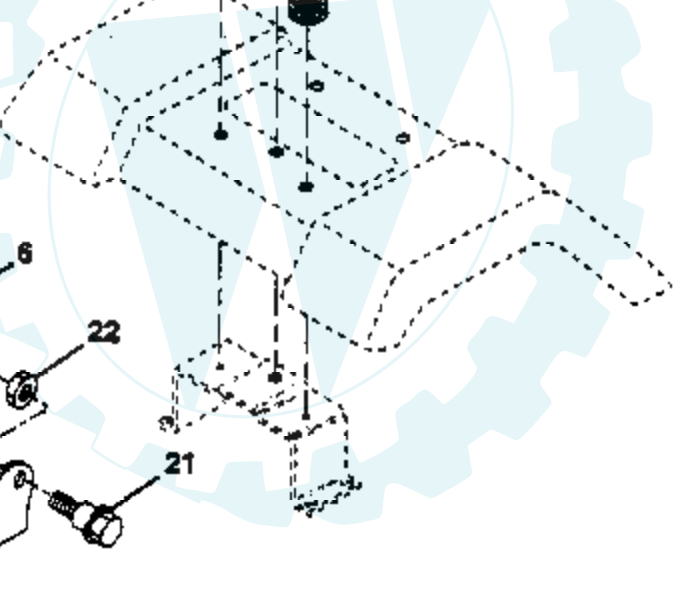

Ref #	Part Number	Qty	Description
1	532127440		Seat V-560 Blk/blk Std
2	532140551		Bracket Pivot Seat 8 720
5	532140407		Clip Push-in .375 x .250
6	873680600		Nut Crownlock 3/8-16 Unc
7	532124181		Spring Seat Cprsn 2 250 Blk Zi
8	817490508		Screw Hwsh Thdrol 5/16-18 x 1/2
9	819131614		Washer 13/32 X 1 X 14 Ga
10	532140552		Pan Seat
12	532121246		Bracket Mounting Switch
13	532121248		Bushing Snap Blk Nyl 50 Id
14	872050411		Bolt Rdhd Sht Nk 1/4-20x1-3/8
15	532121249		Spacer Split 28x 88 Yel Zinc
16	532123740		Spring Cprsn 1 310 Blk Pnt
17	532123976		Nut Lock 1/4 Lge Flg Gr 5 Zinc
21	532139888		Bolt Shoulder 5/16-18 Unc Blkz
22	873680500		Nut Crown Lock 5/16-18
24	819171912		Washer 17/32 X 1-3/16 X 12 Ga
25	532127018		Bolt Shoulder 5/16-18 X 62
26	532120068		Knob Seat 1/2-13unc Blk
28	817490608		Screw Thdrol 3/8 - 16 x 1/2 Ty-TT
29	532124238		Cap Spring Seat